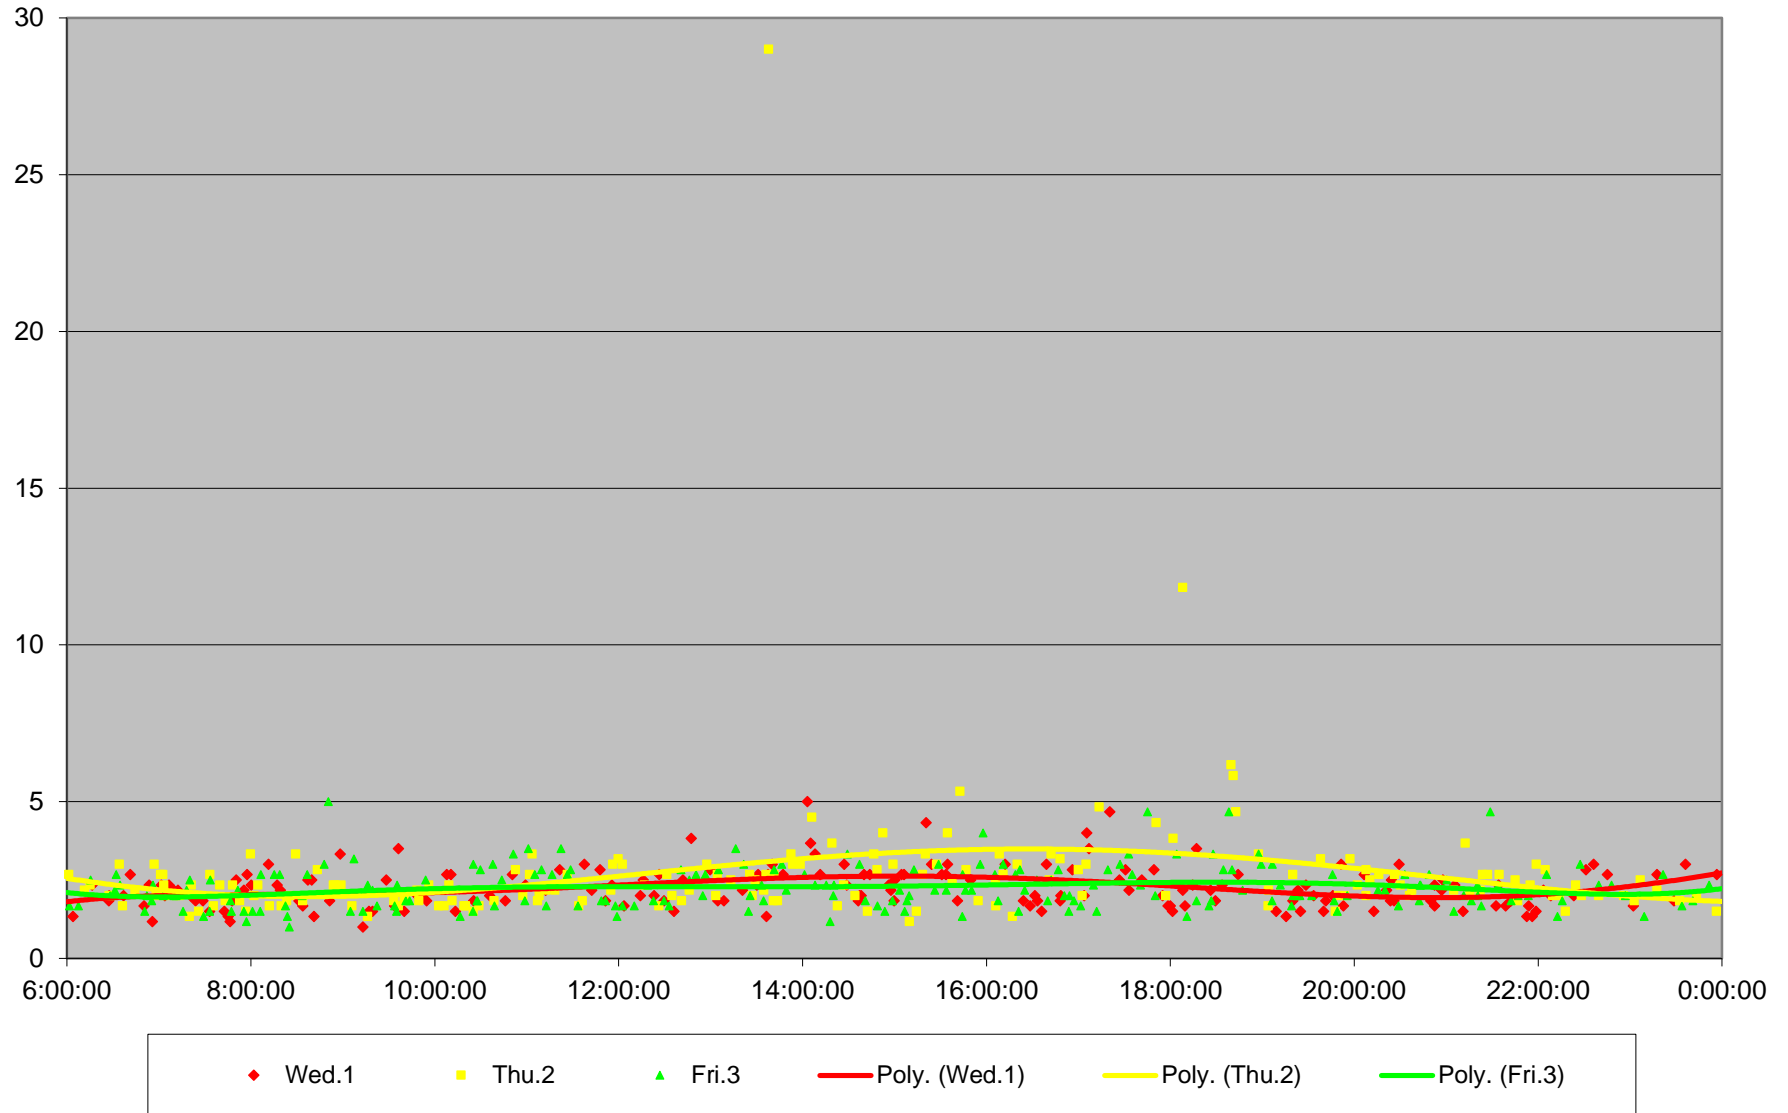

### 504 King Link Times From Yonge To Jarvis Eastbound November 2017