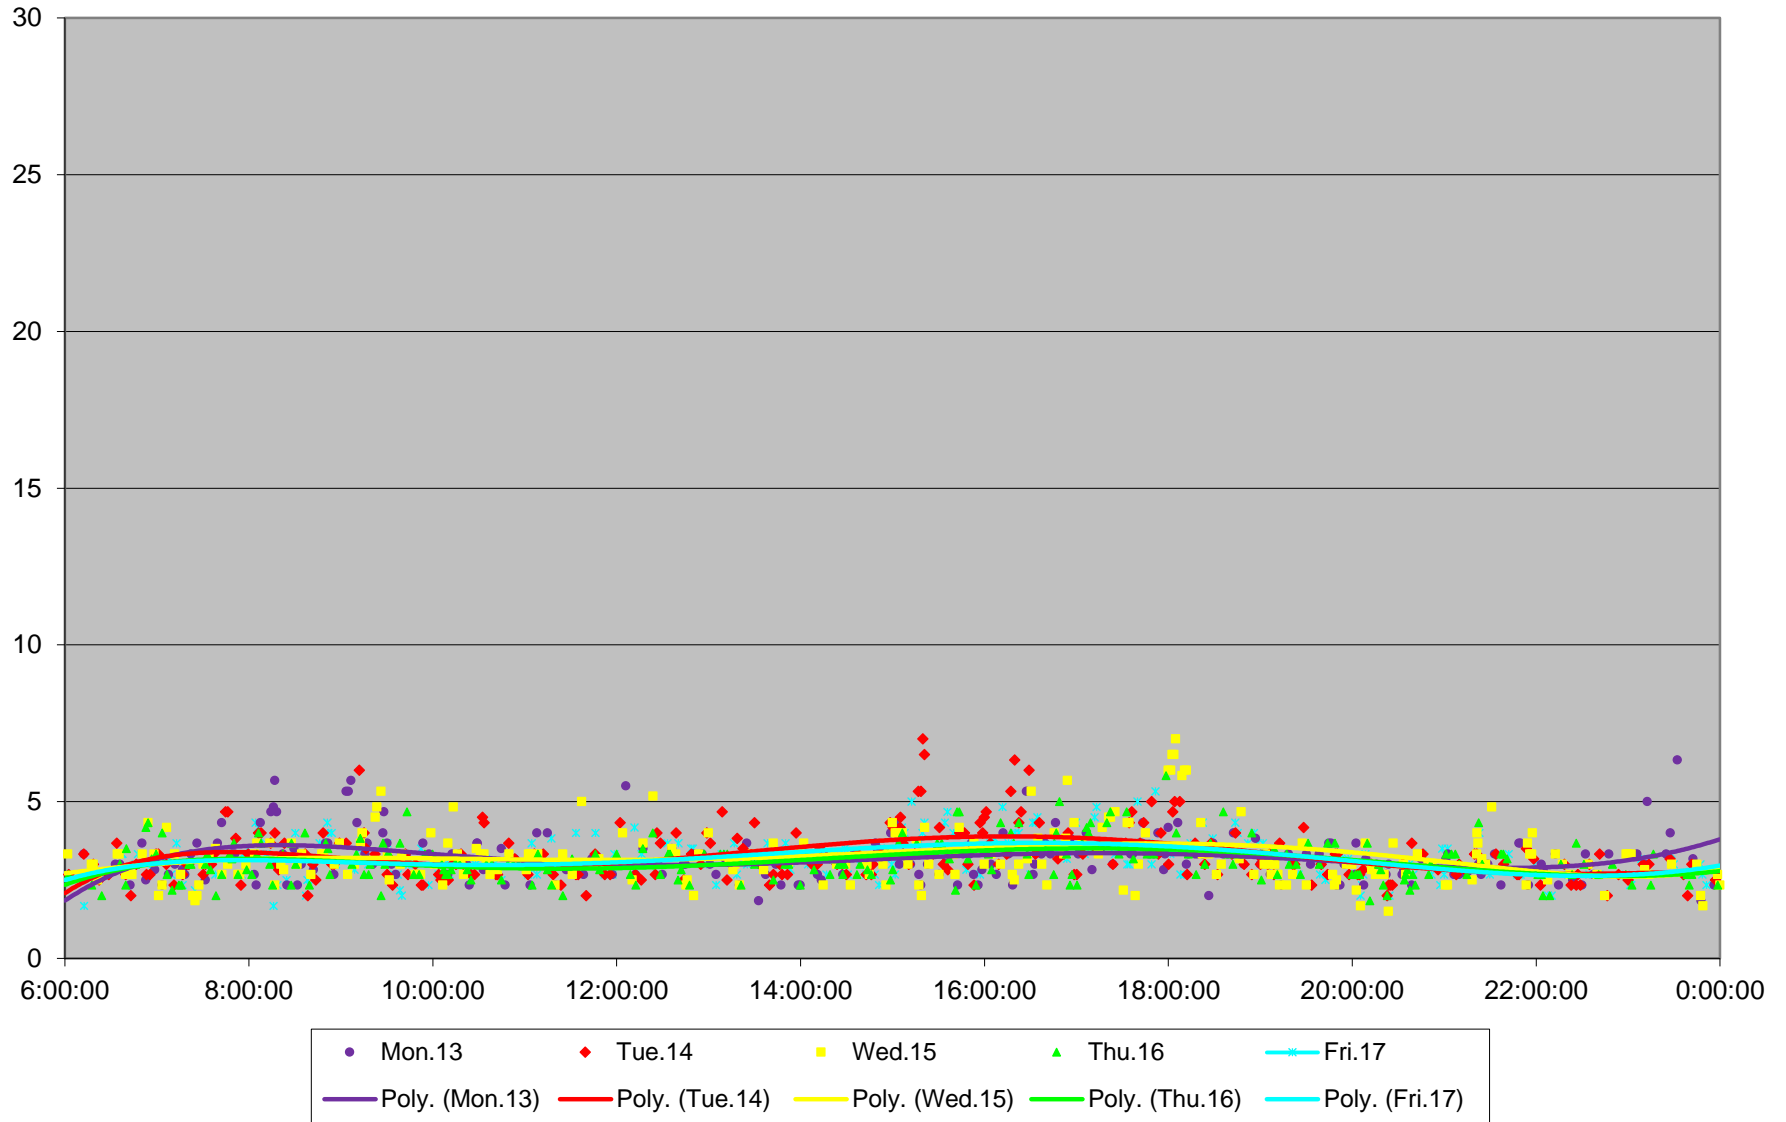

504 King Link Times From Yonge To Jarvis Eastbound November 2017