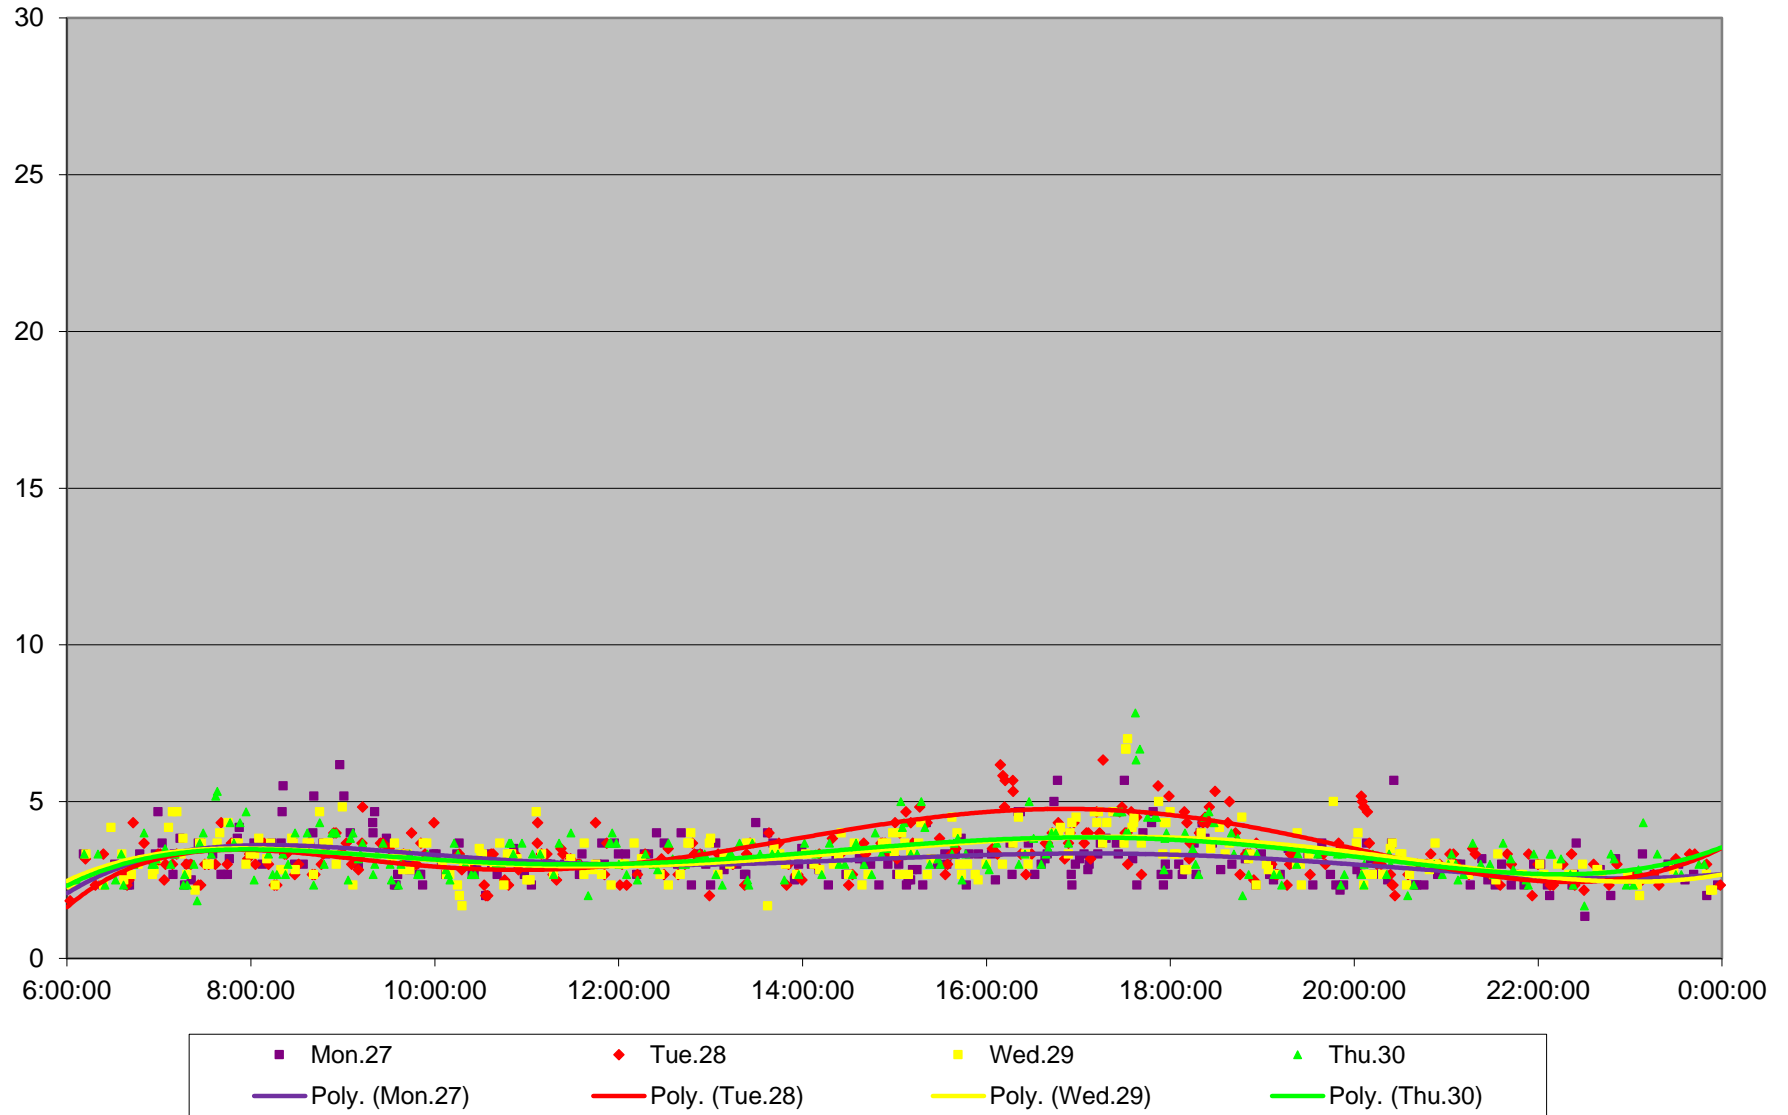

504 King Link Times From Yonge To Jarvis Eastbound November 2017