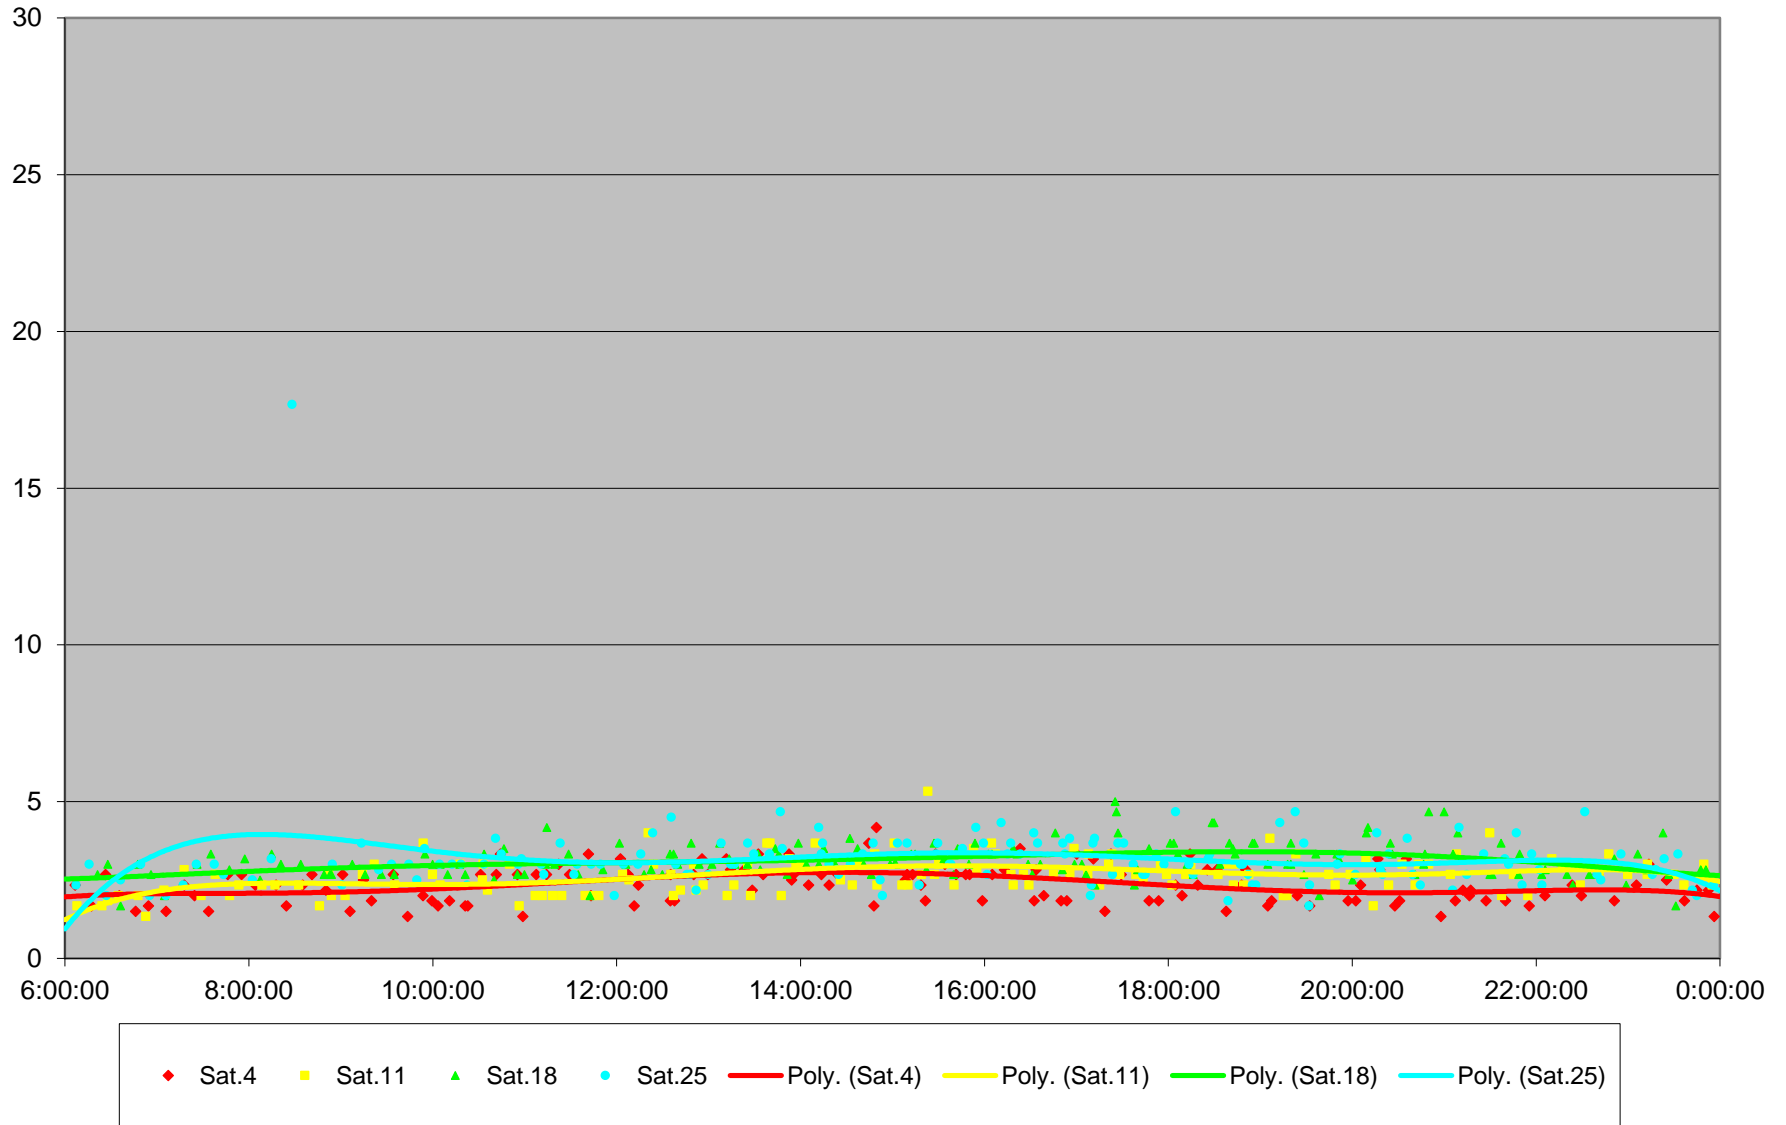

504 King Link Times From Yonge To Jarvis Eastbound November 2017