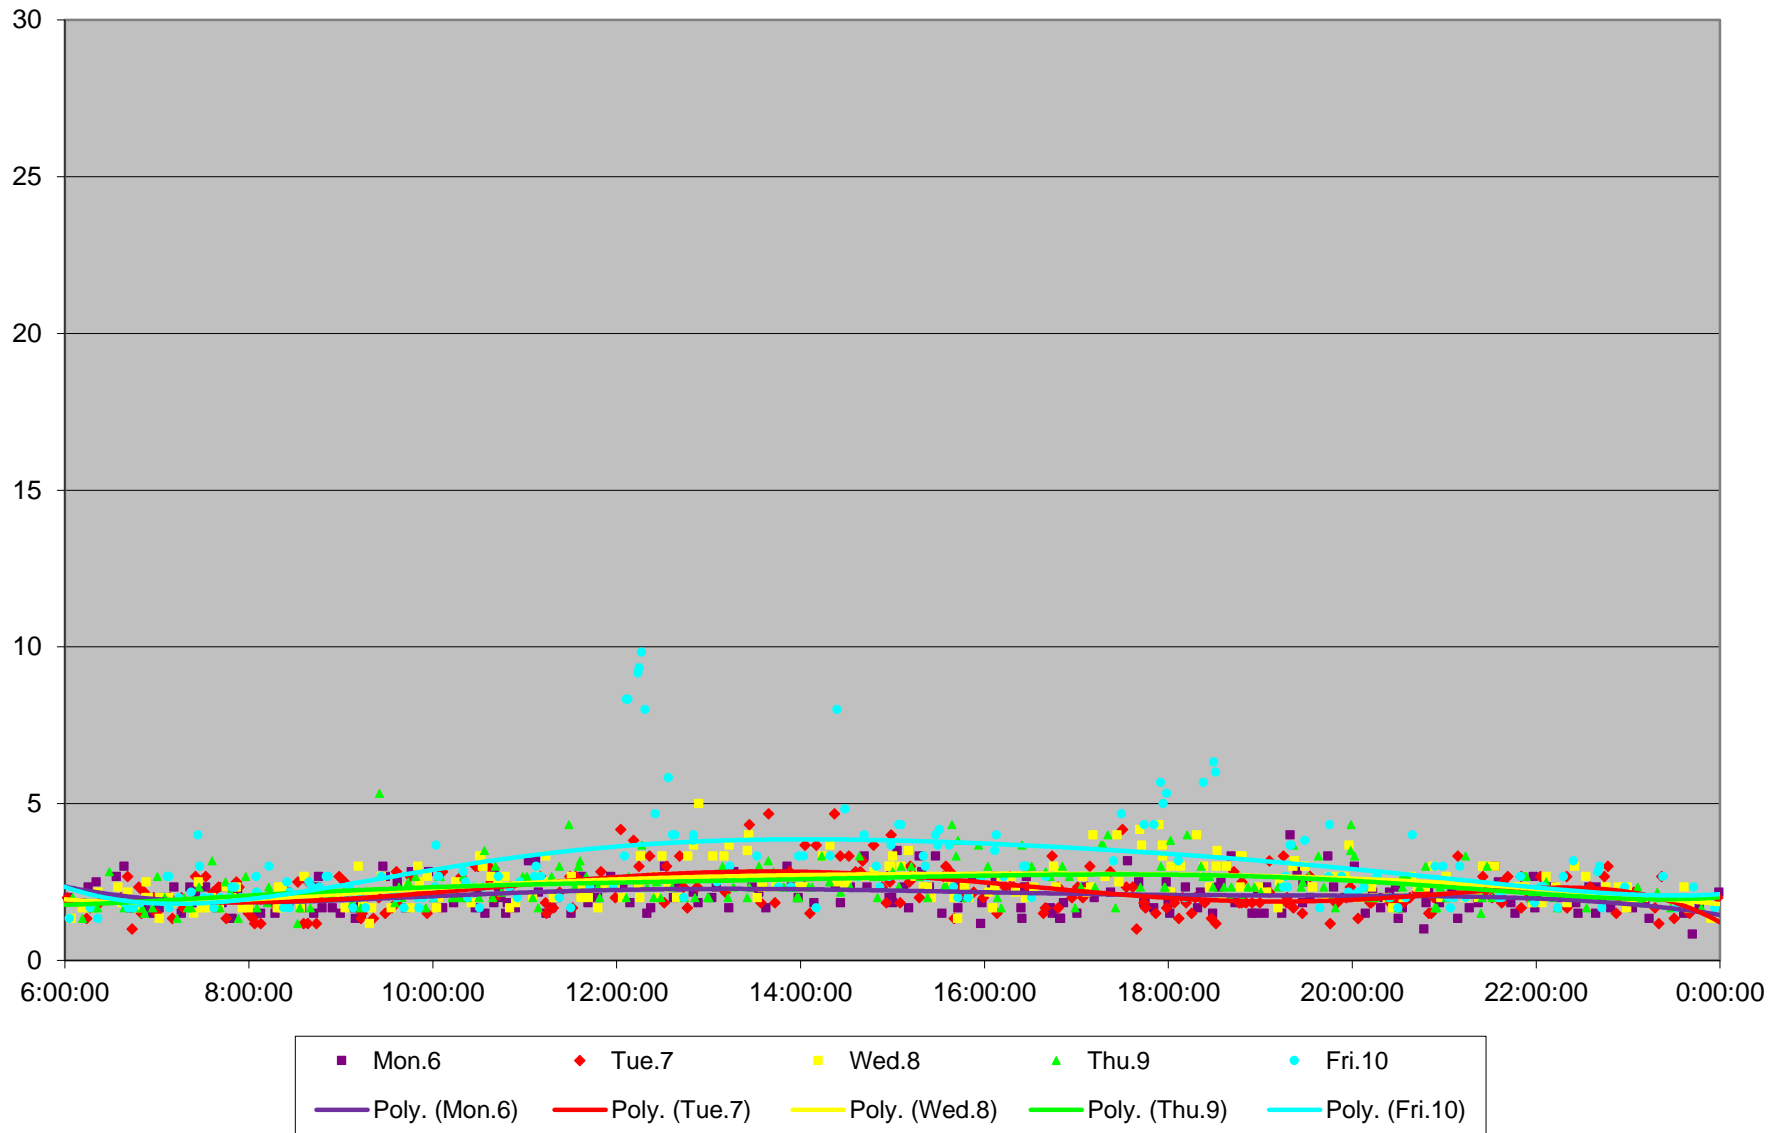

### 504 King Link Times From Yonge To Jarvis Eastbound November 2017