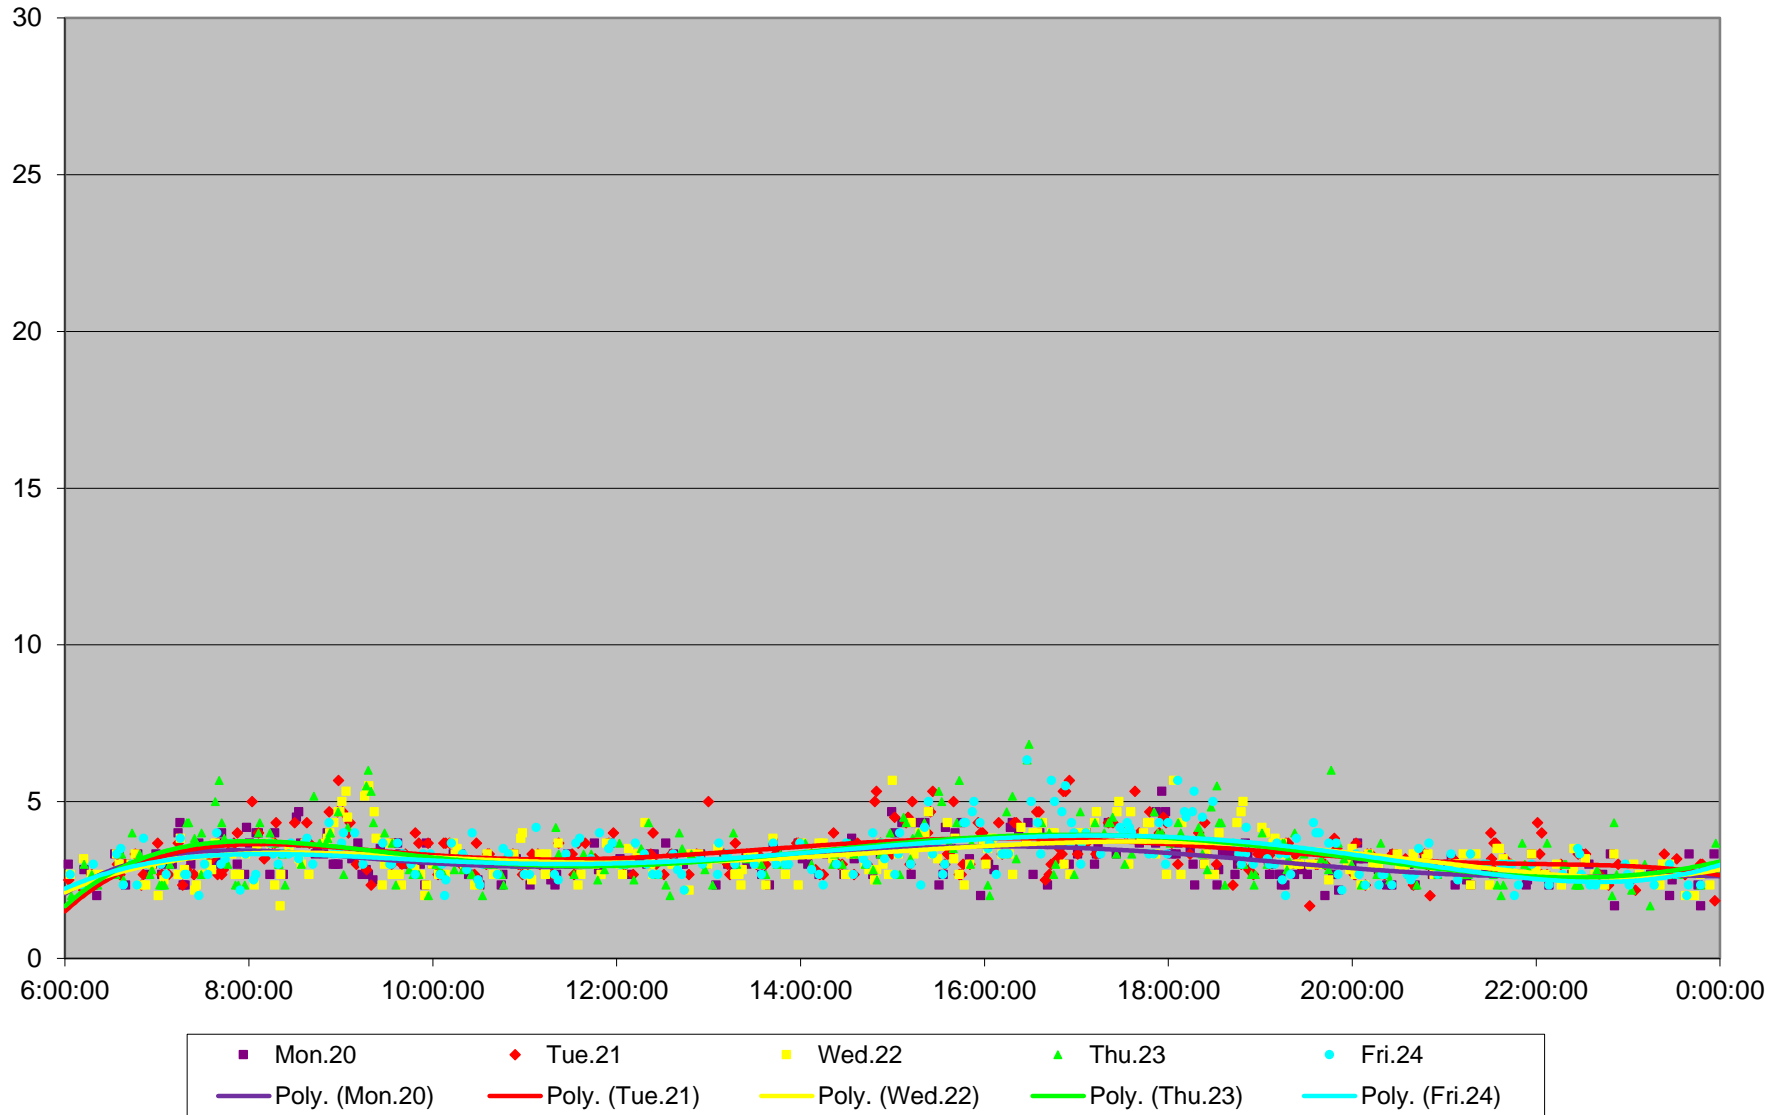

504 King Link Times From Yonge To Jarvis Eastbound November 2017