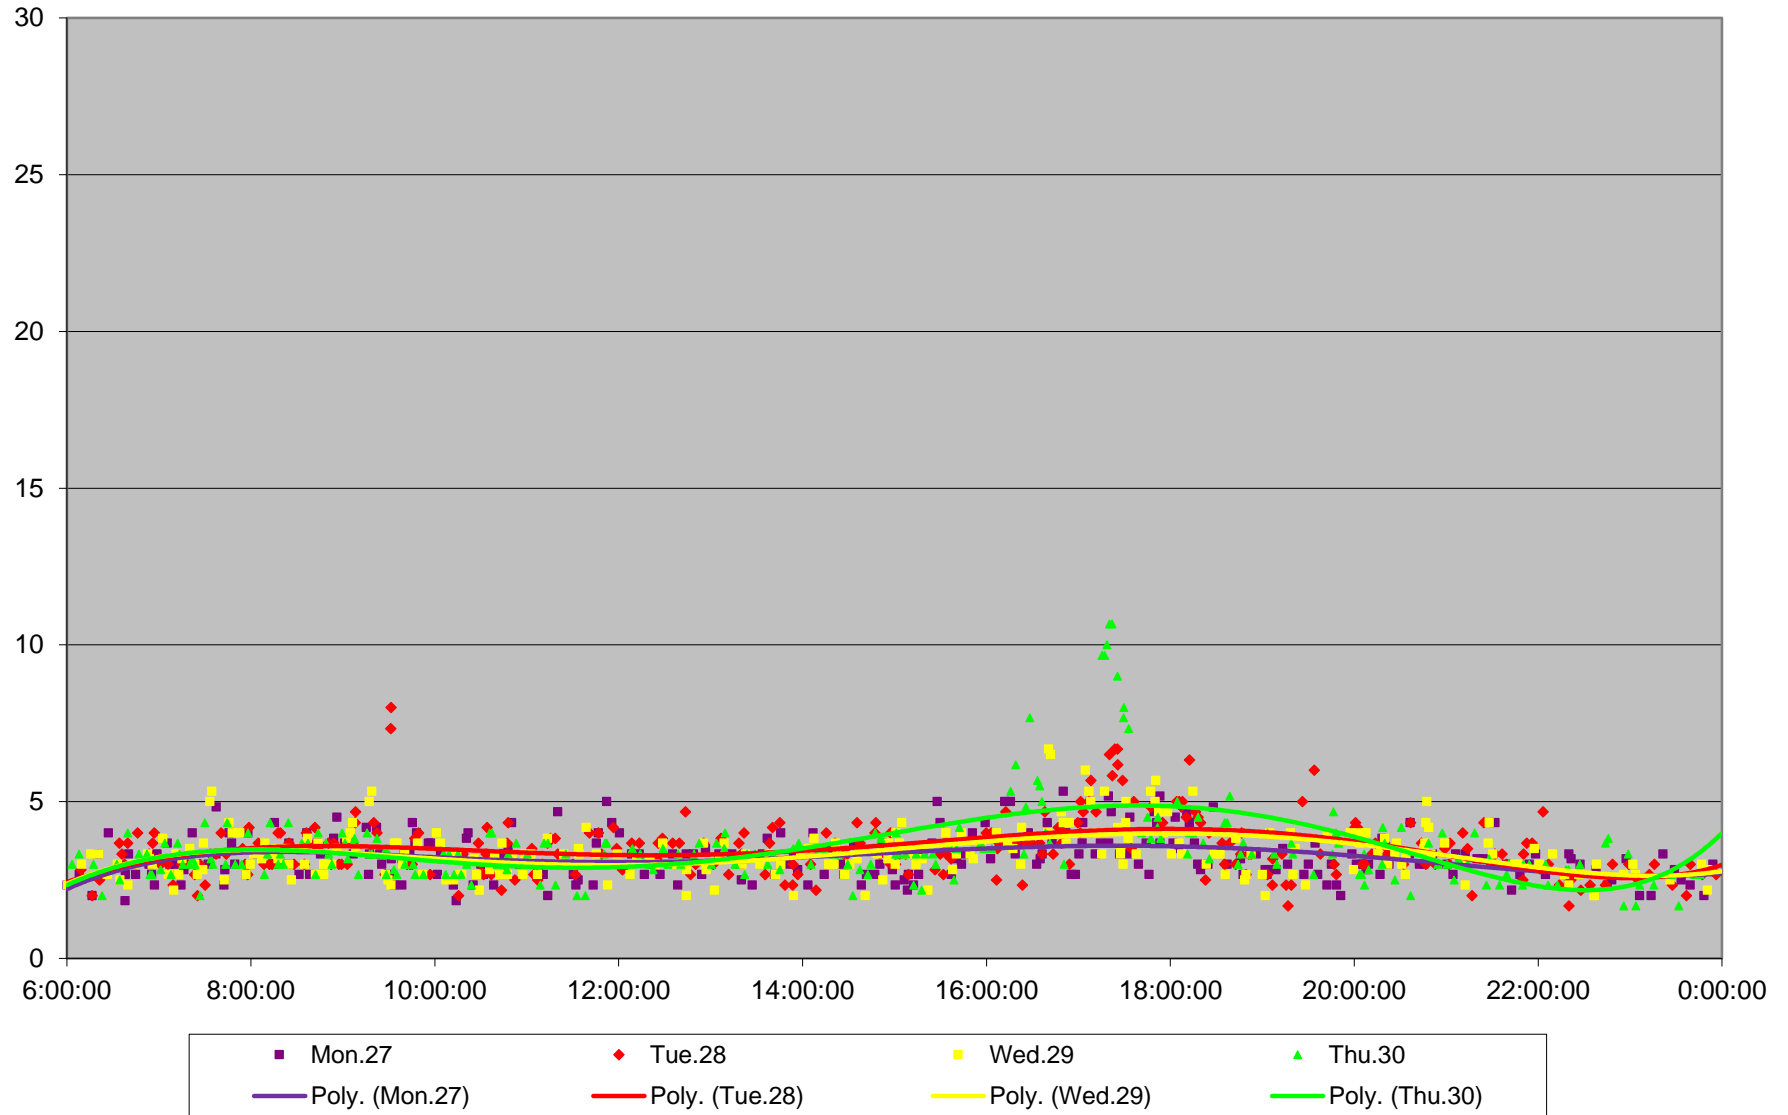

504 King Link Times From University To Yonge Eastbound November 2017

504 King Link Times From University To Yonge Eastbound November 2017

504 King Link Times From University To Yonge Eastbound November 2017

504 King Link Times From University To Yonge Eastbound November 2017