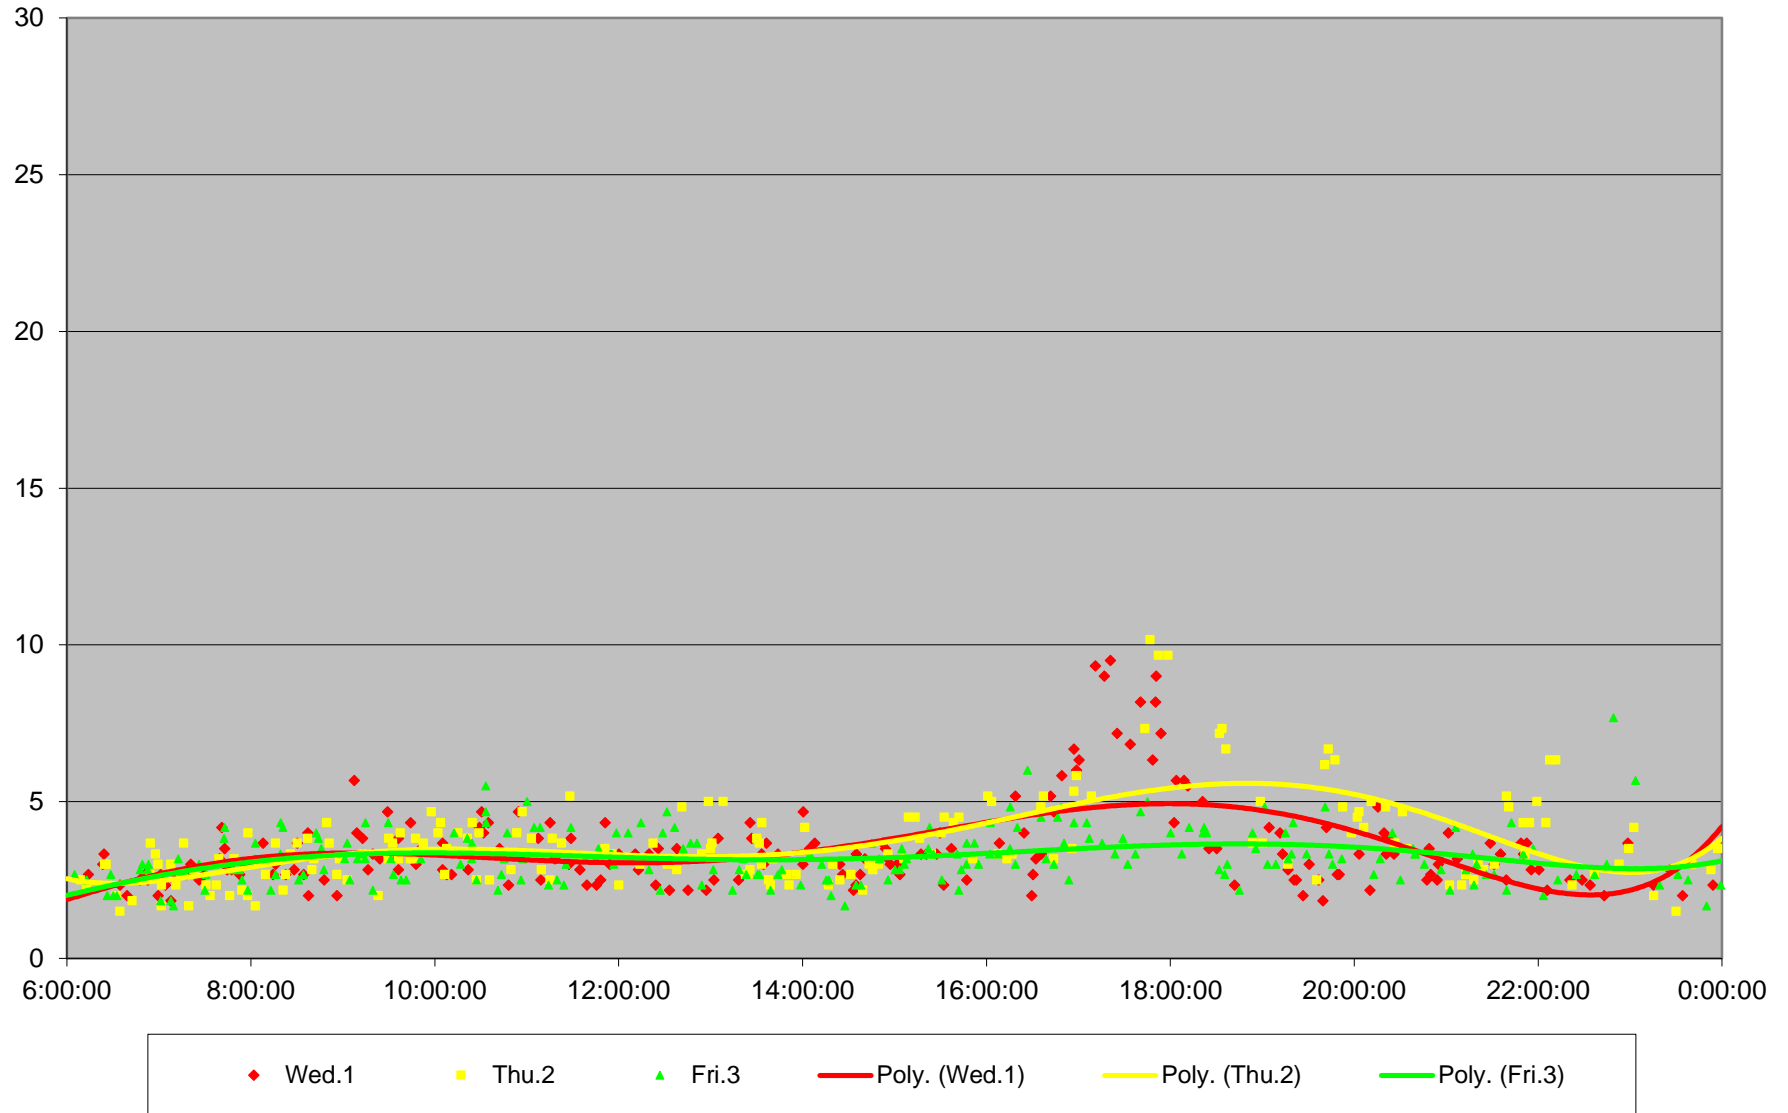

504 King Link Times From University To Yonge Eastbound November 2017

504 King Link Times From University To Yonge Eastbound November 2017

504 King Link Times From University To Yonge Eastbound November 2017

504 King Link Times From University To Yonge Eastbound November 2017