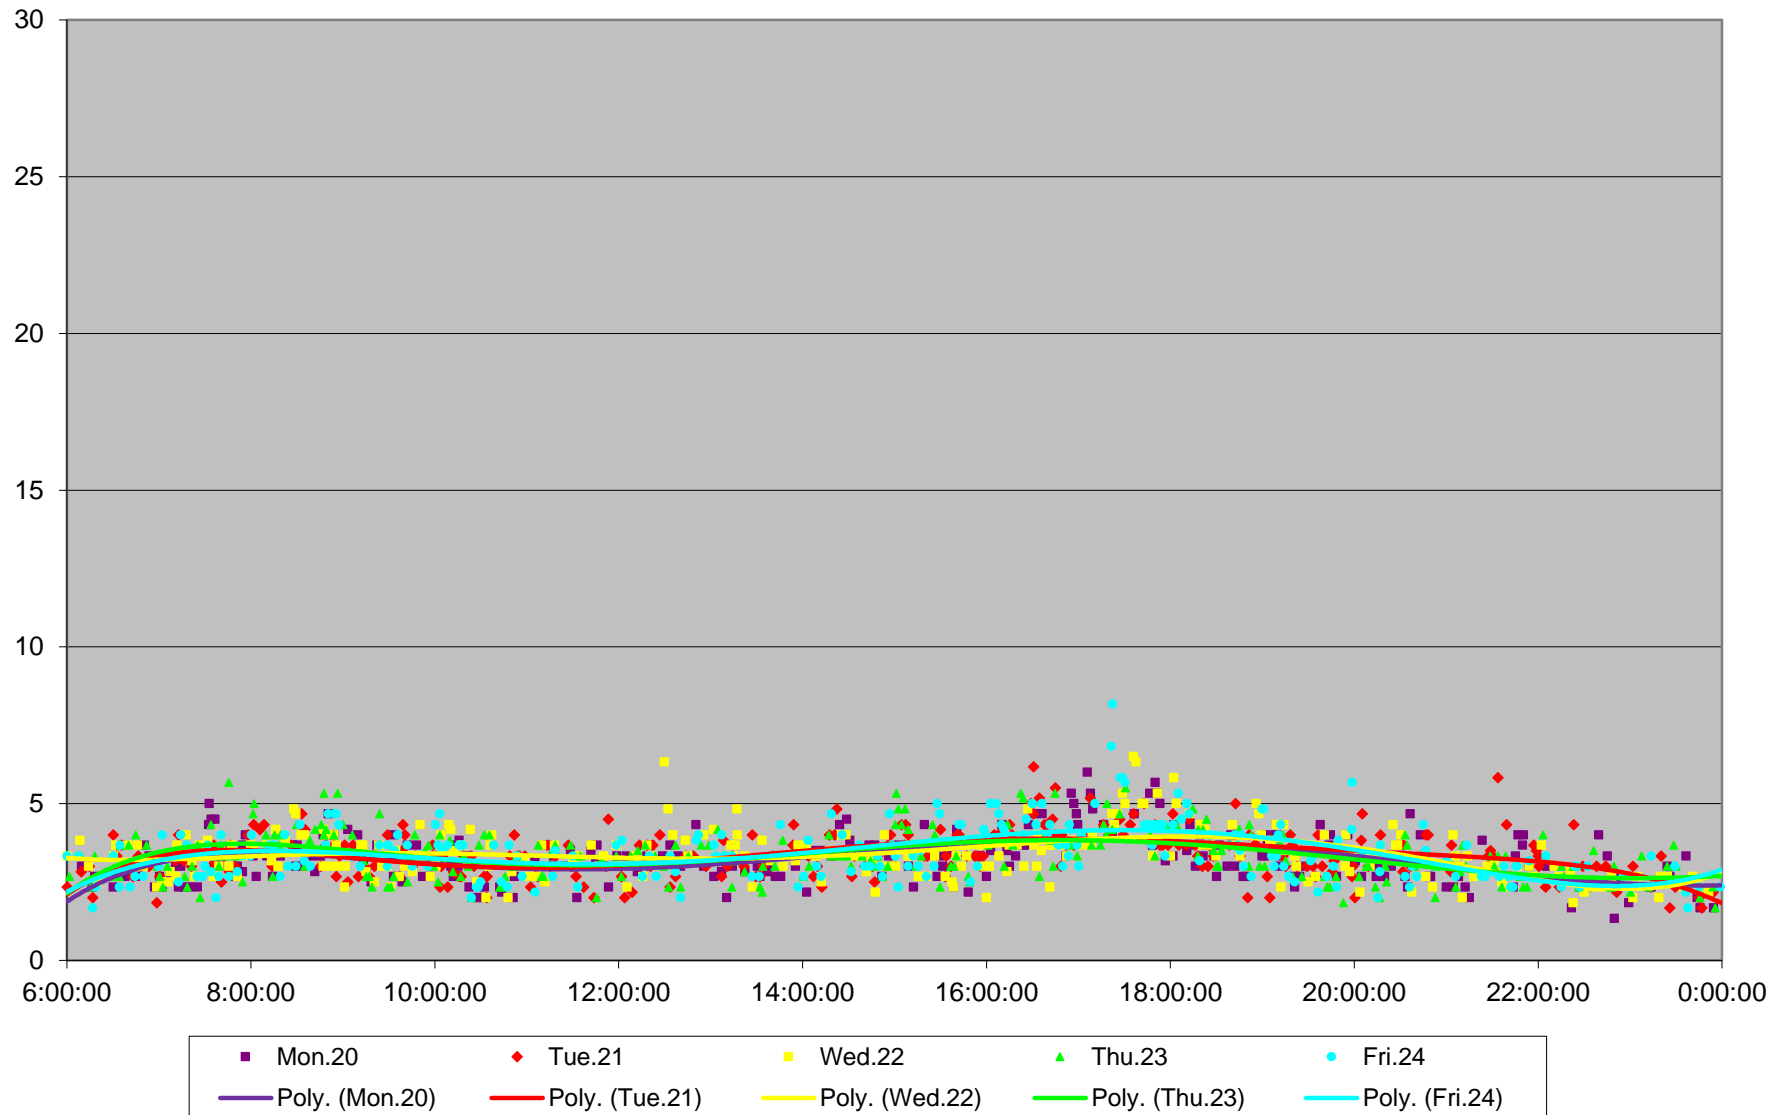

504 King Link Times From University To Yonge Eastbound November 2017

504 King Link Times From University To Yonge Eastbound November 2017

504 King Link Times From University To Yonge Eastbound November 2017

504 King Link Times From University To Yonge Eastbound November 2017