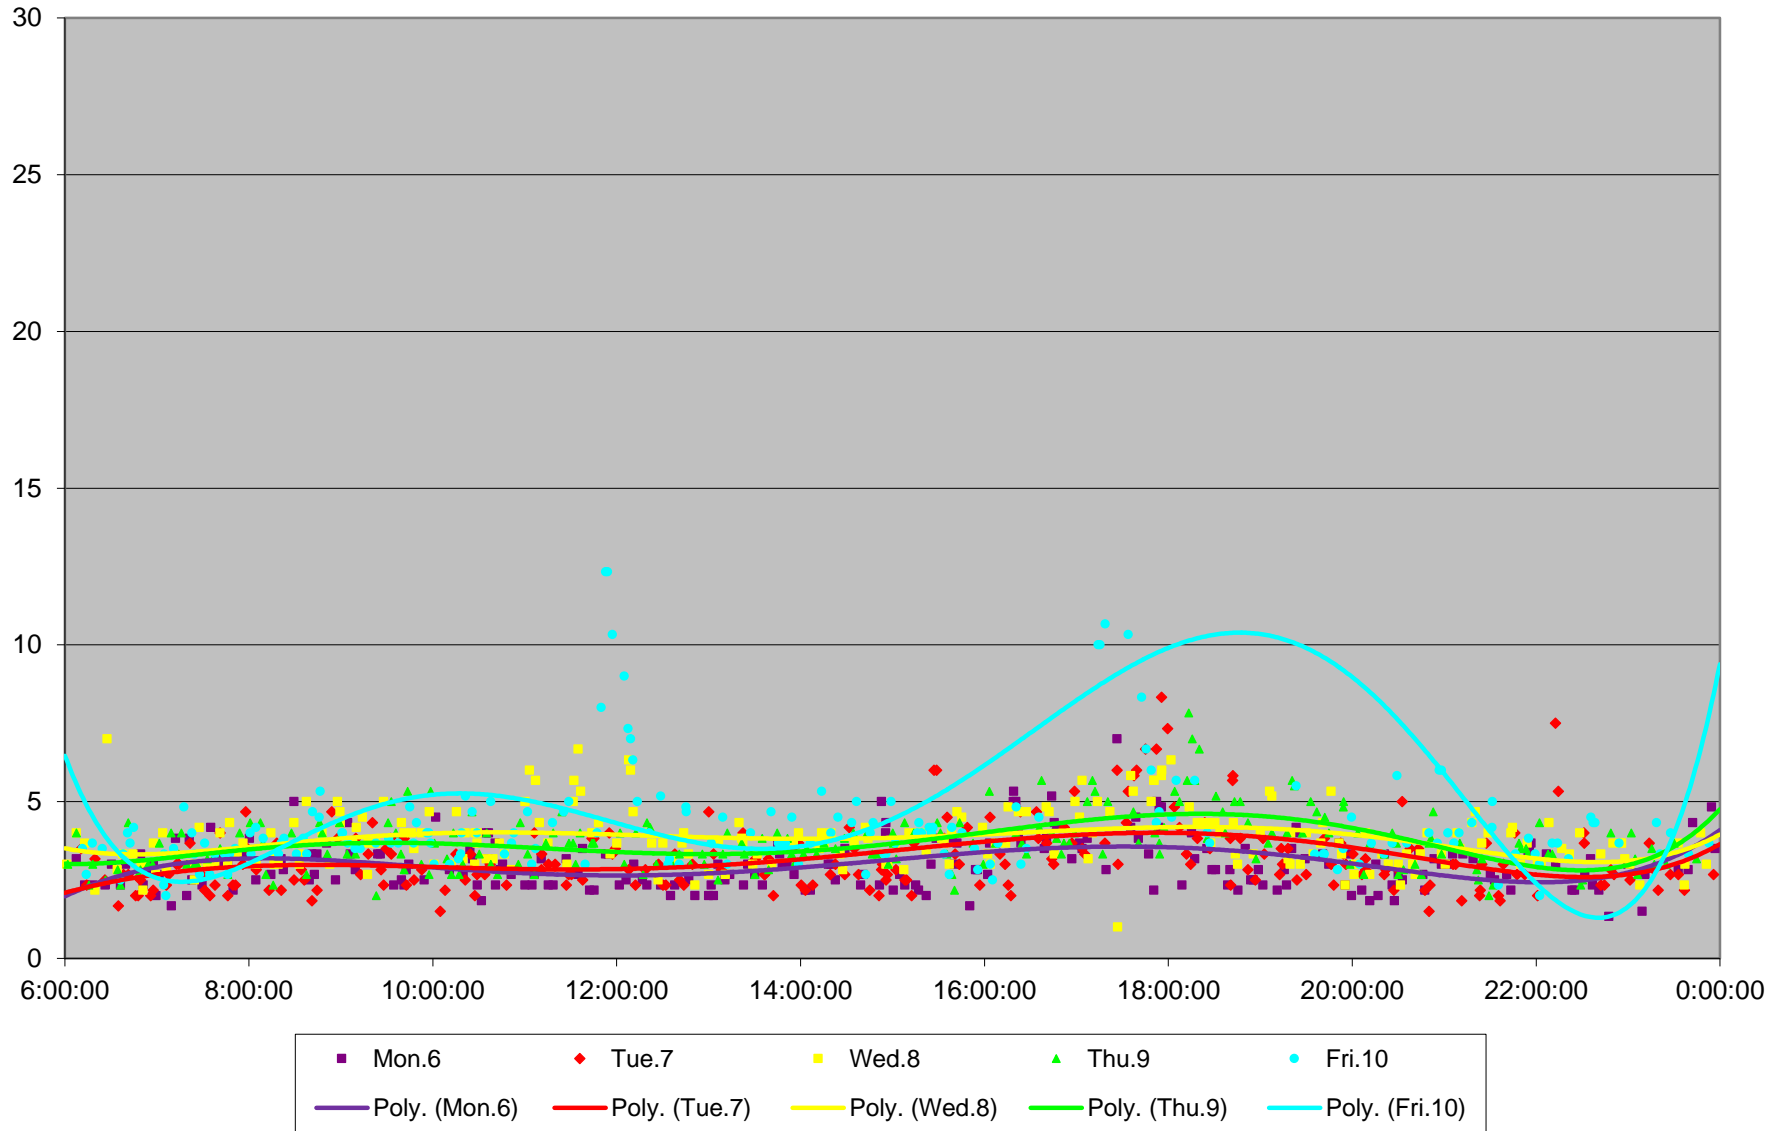

504 King Link Times From University To Yonge Eastbound November 2017

504 King Link Times From University To Yonge Eastbound November 2017

504 King Link Times From University To Yonge Eastbound November 2017

504 King Link Times From University To Yonge Eastbound November 2017