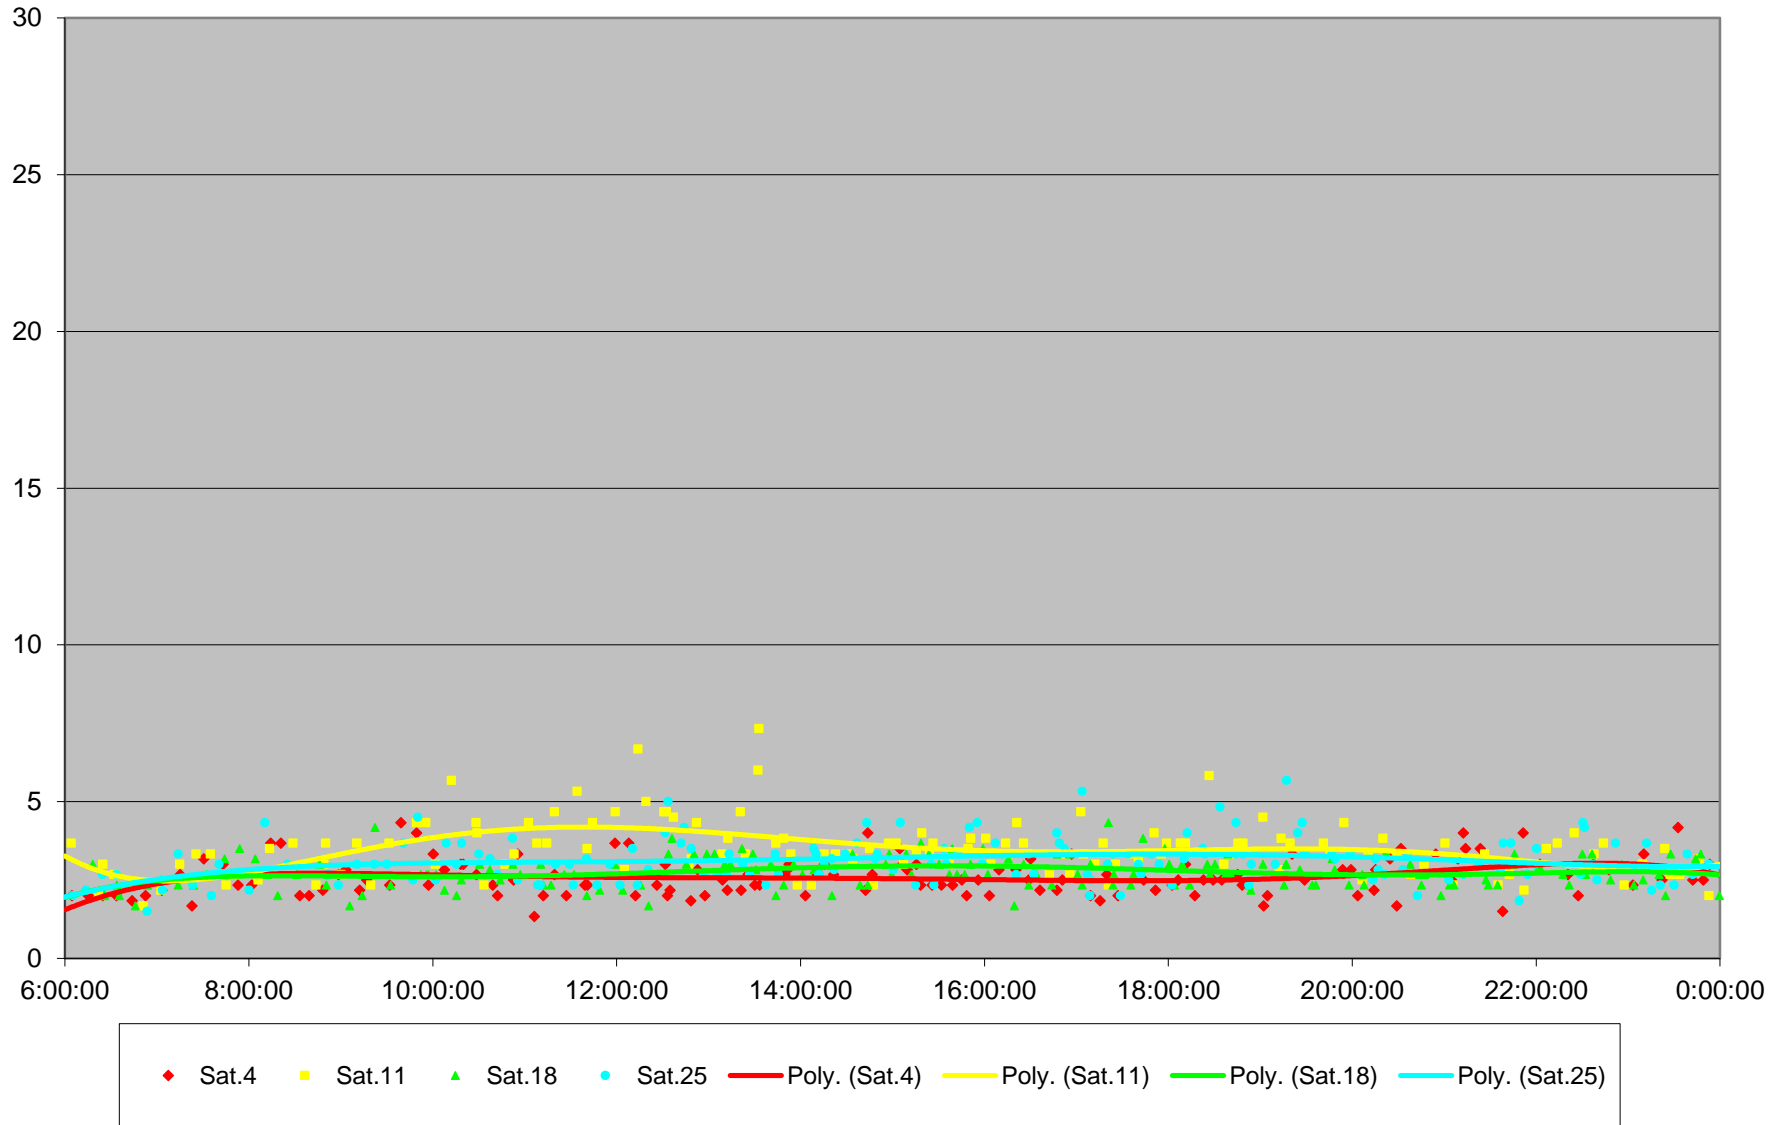

504 King Link Times From University To Yonge Eastbound November 2017

504 King Link Times From University To Yonge Eastbound November 2017

504 King Link Times From University To Yonge Eastbound November 2017

504 King Link Times From University To Yonge Eastbound November 2017