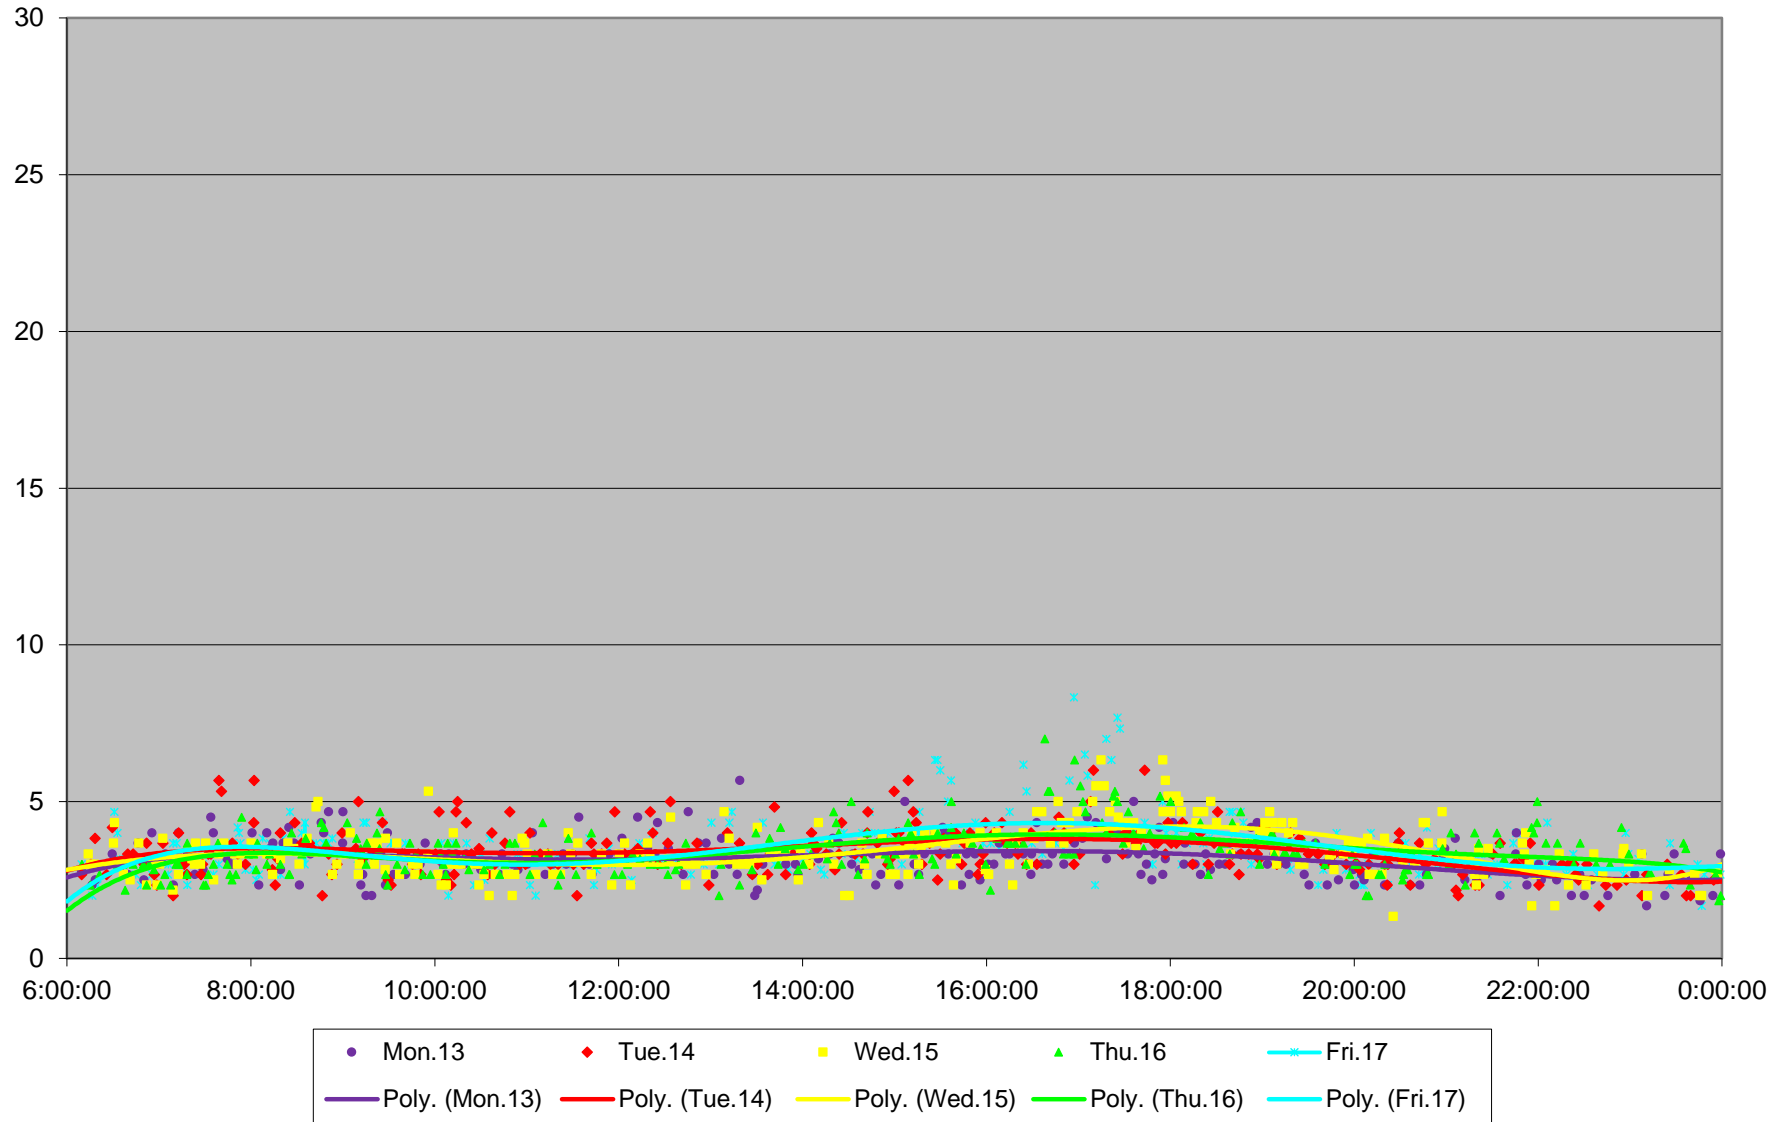

504 King Link Times From University To Yonge Eastbound November 2017

504 King Link Times From University To Yonge Eastbound November 2017

504 King Link Times From University To Yonge Eastbound November 2017

504 King Link Times From University To Yonge Eastbound November 2017