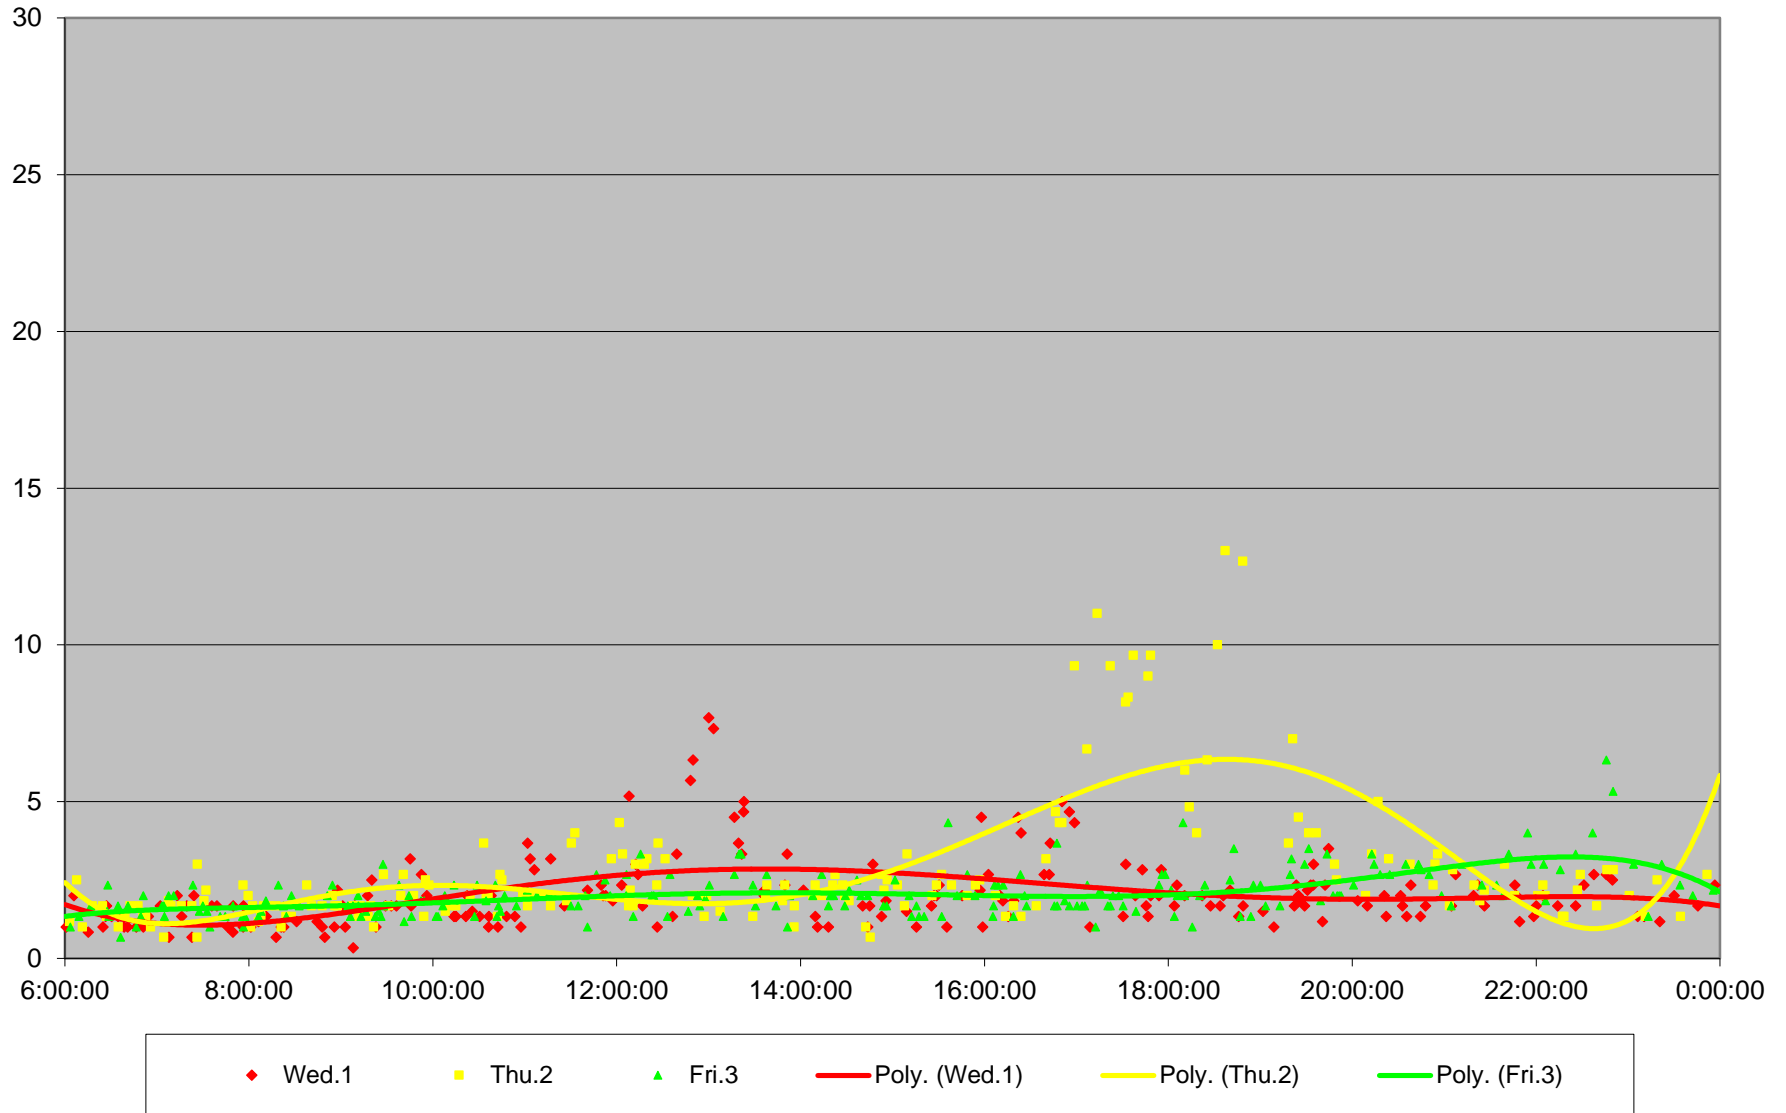

504 King Link Times From University To John Westbound November 2017

504 King Link Times From University To John Westbound November 2017

504 King Link Times From University To John Westbound November 2017

504 King Link Times From University To John Westbound November 2017