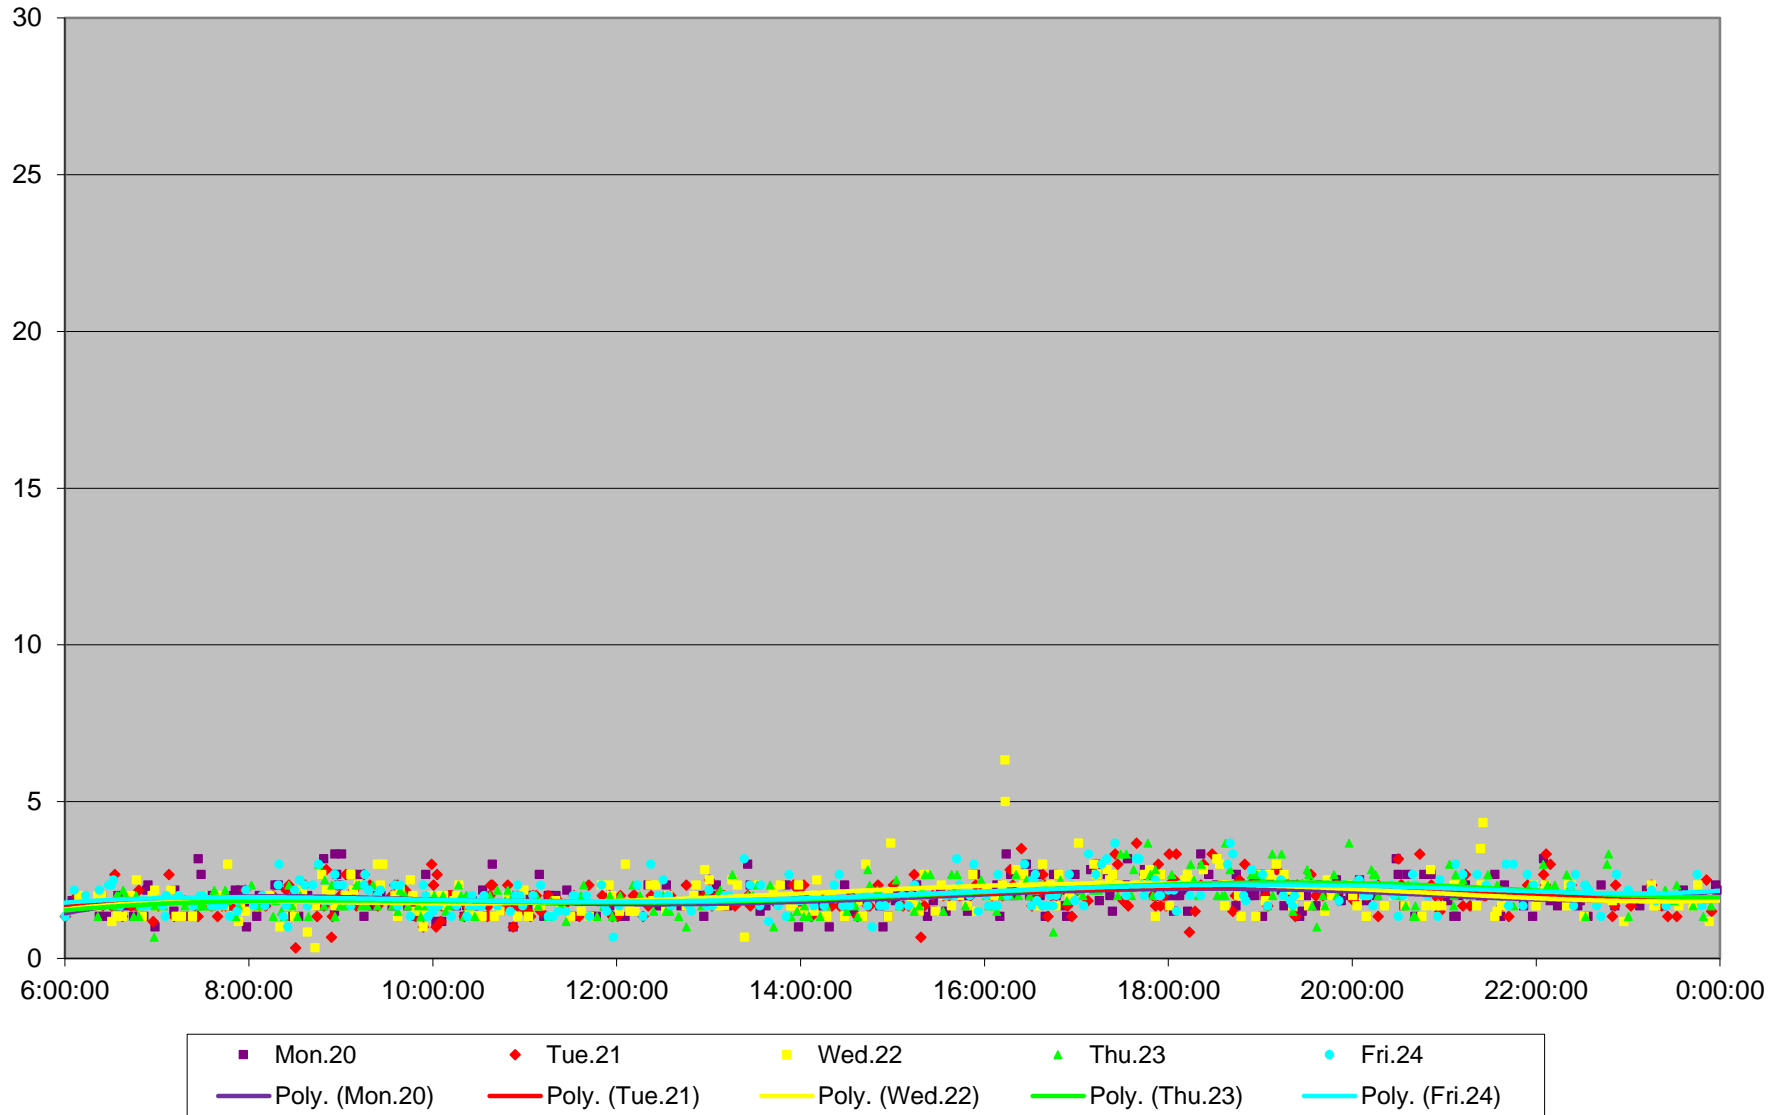

504 King Link Times From University To John Westbound November 2017

504 King Link Times From University To John Westbound November 2017

504 King Link Times From University To John Westbound November 2017

504 King Link Times From University To John Westbound November 2017