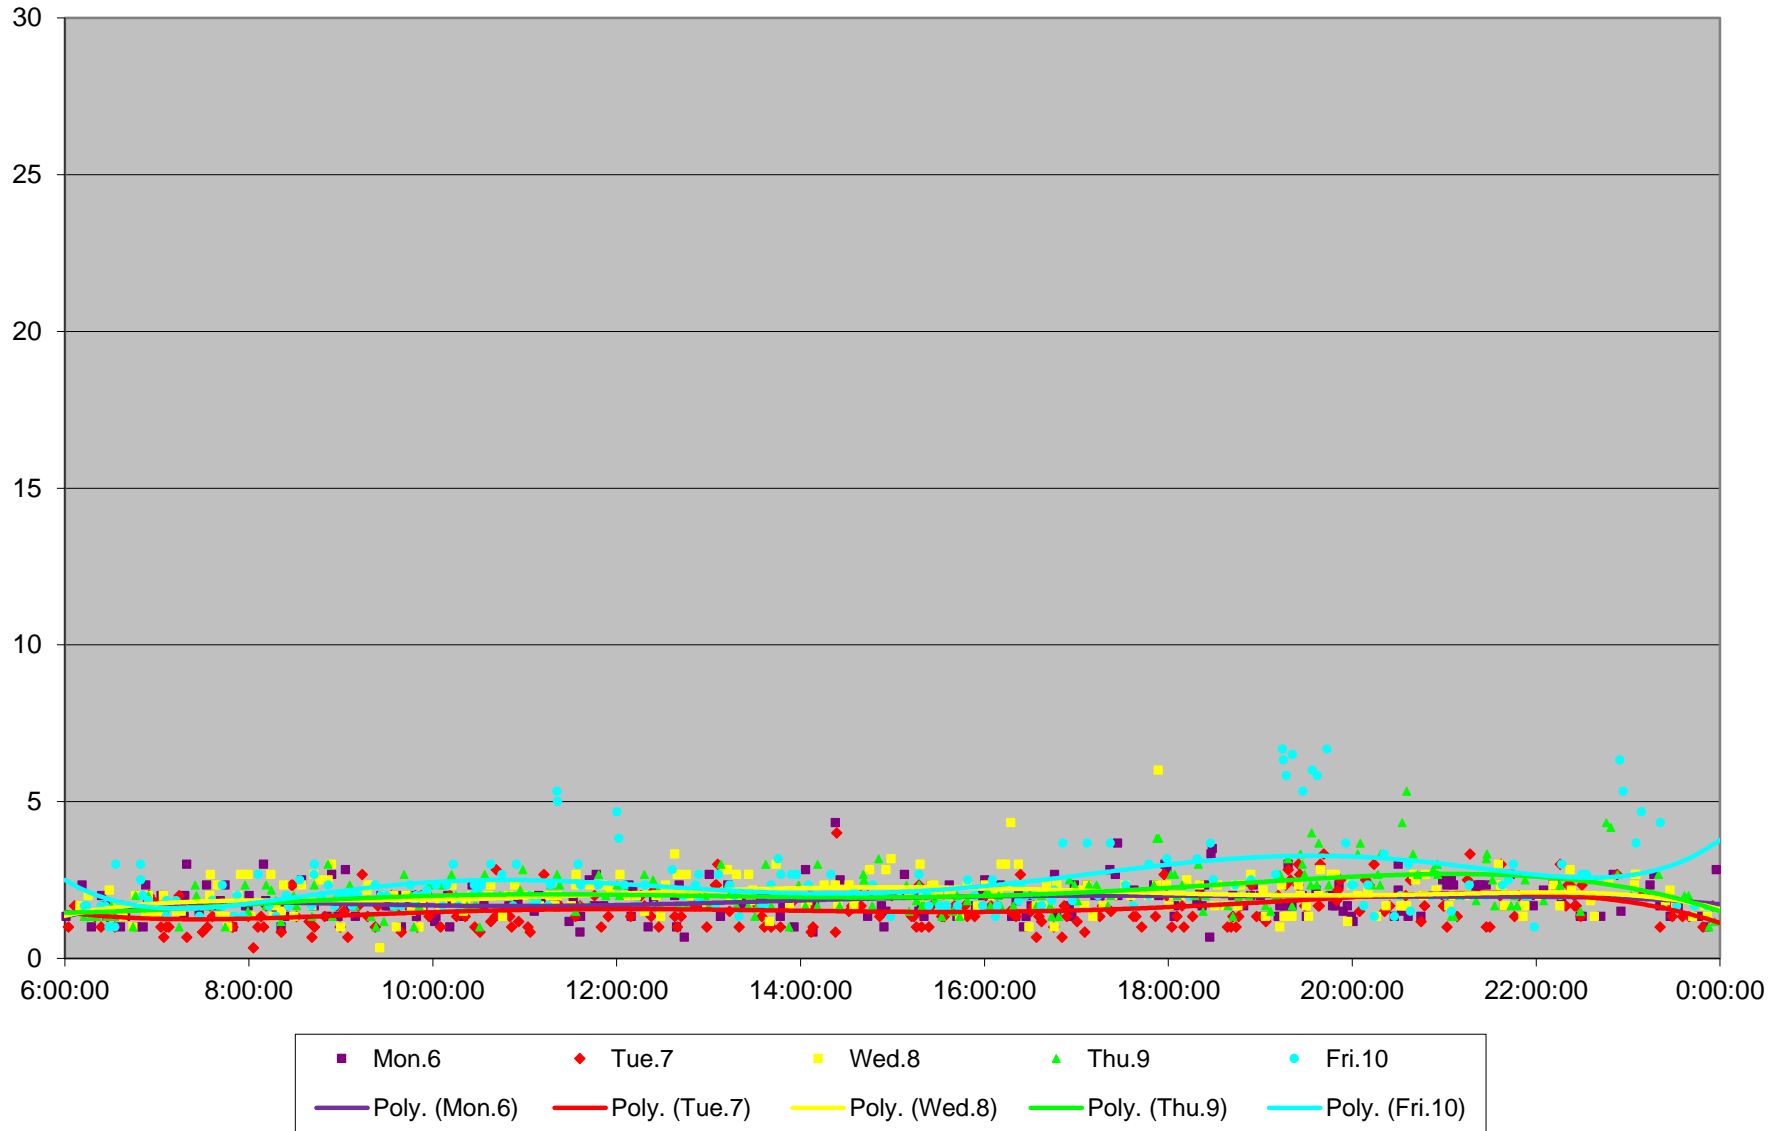

504 King Link Times From University To John Westbound November 2017

504 King Link Times From University To John Westbound November 2017

504 King Link Times From University To John Westbound November 2017

504 King Link Times From University To John Westbound November 2017