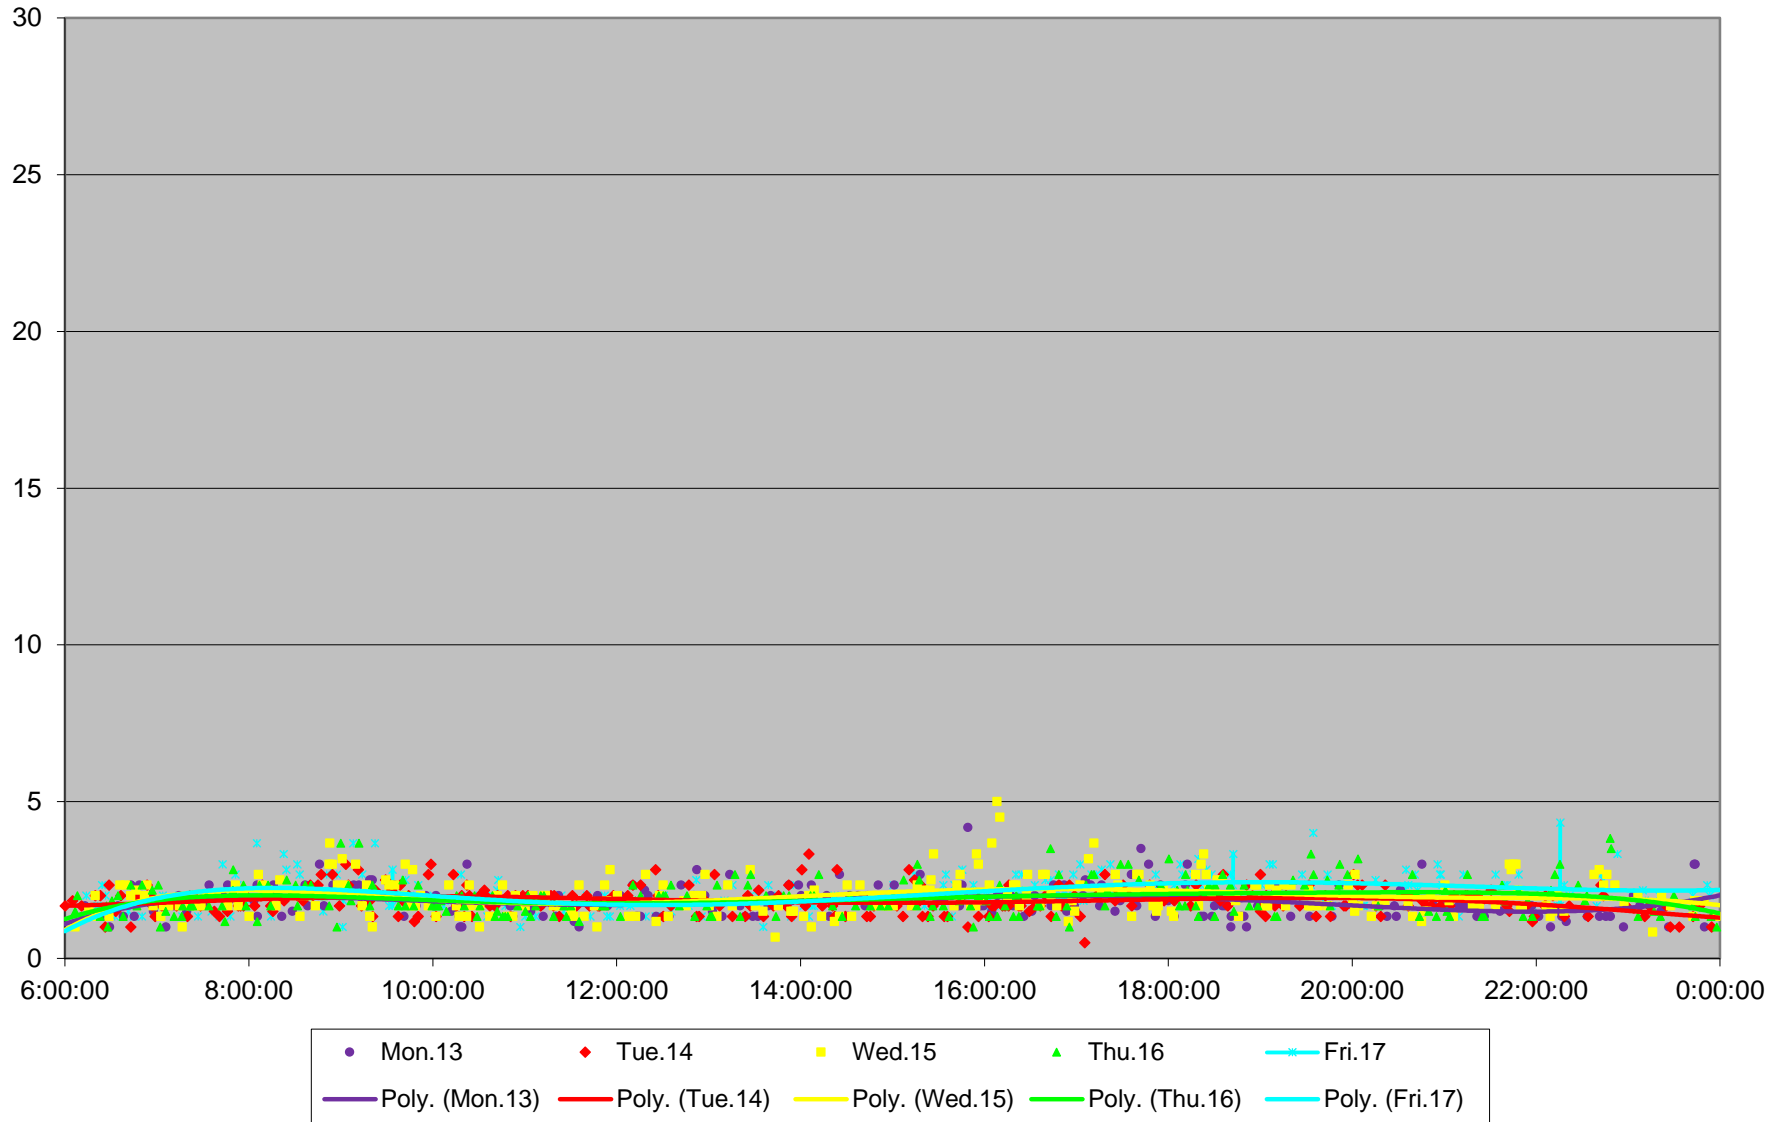

504 King Link Times From University To John Westbound November 2017

504 King Link Times From University To John Westbound November 2017

504 King Link Times From University To John Westbound November 2017

504 King Link Times From University To John Westbound November 2017