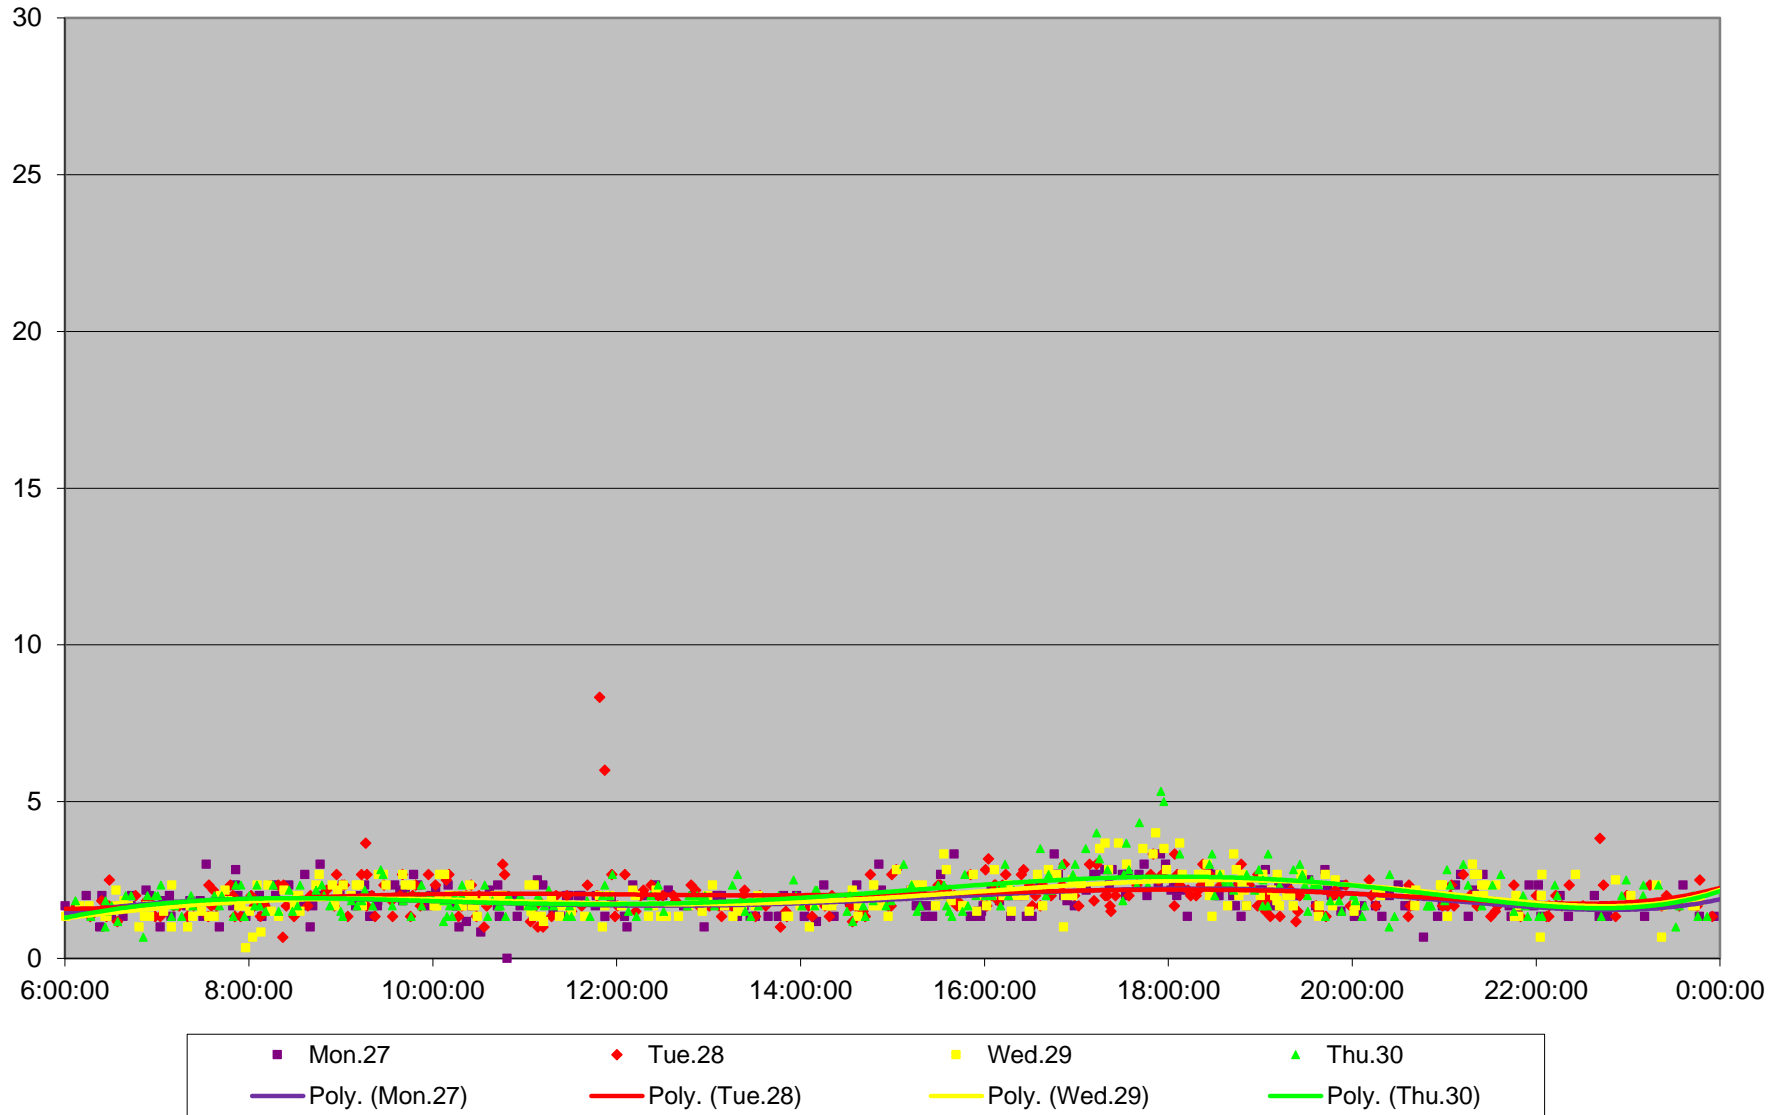

504 King Link Times From University To John Westbound November 2017

504 King Link Times From University To John Westbound November 2017

504 King Link Times From University To John Westbound November 2017

504 King Link Times From University To John Westbound November 2017