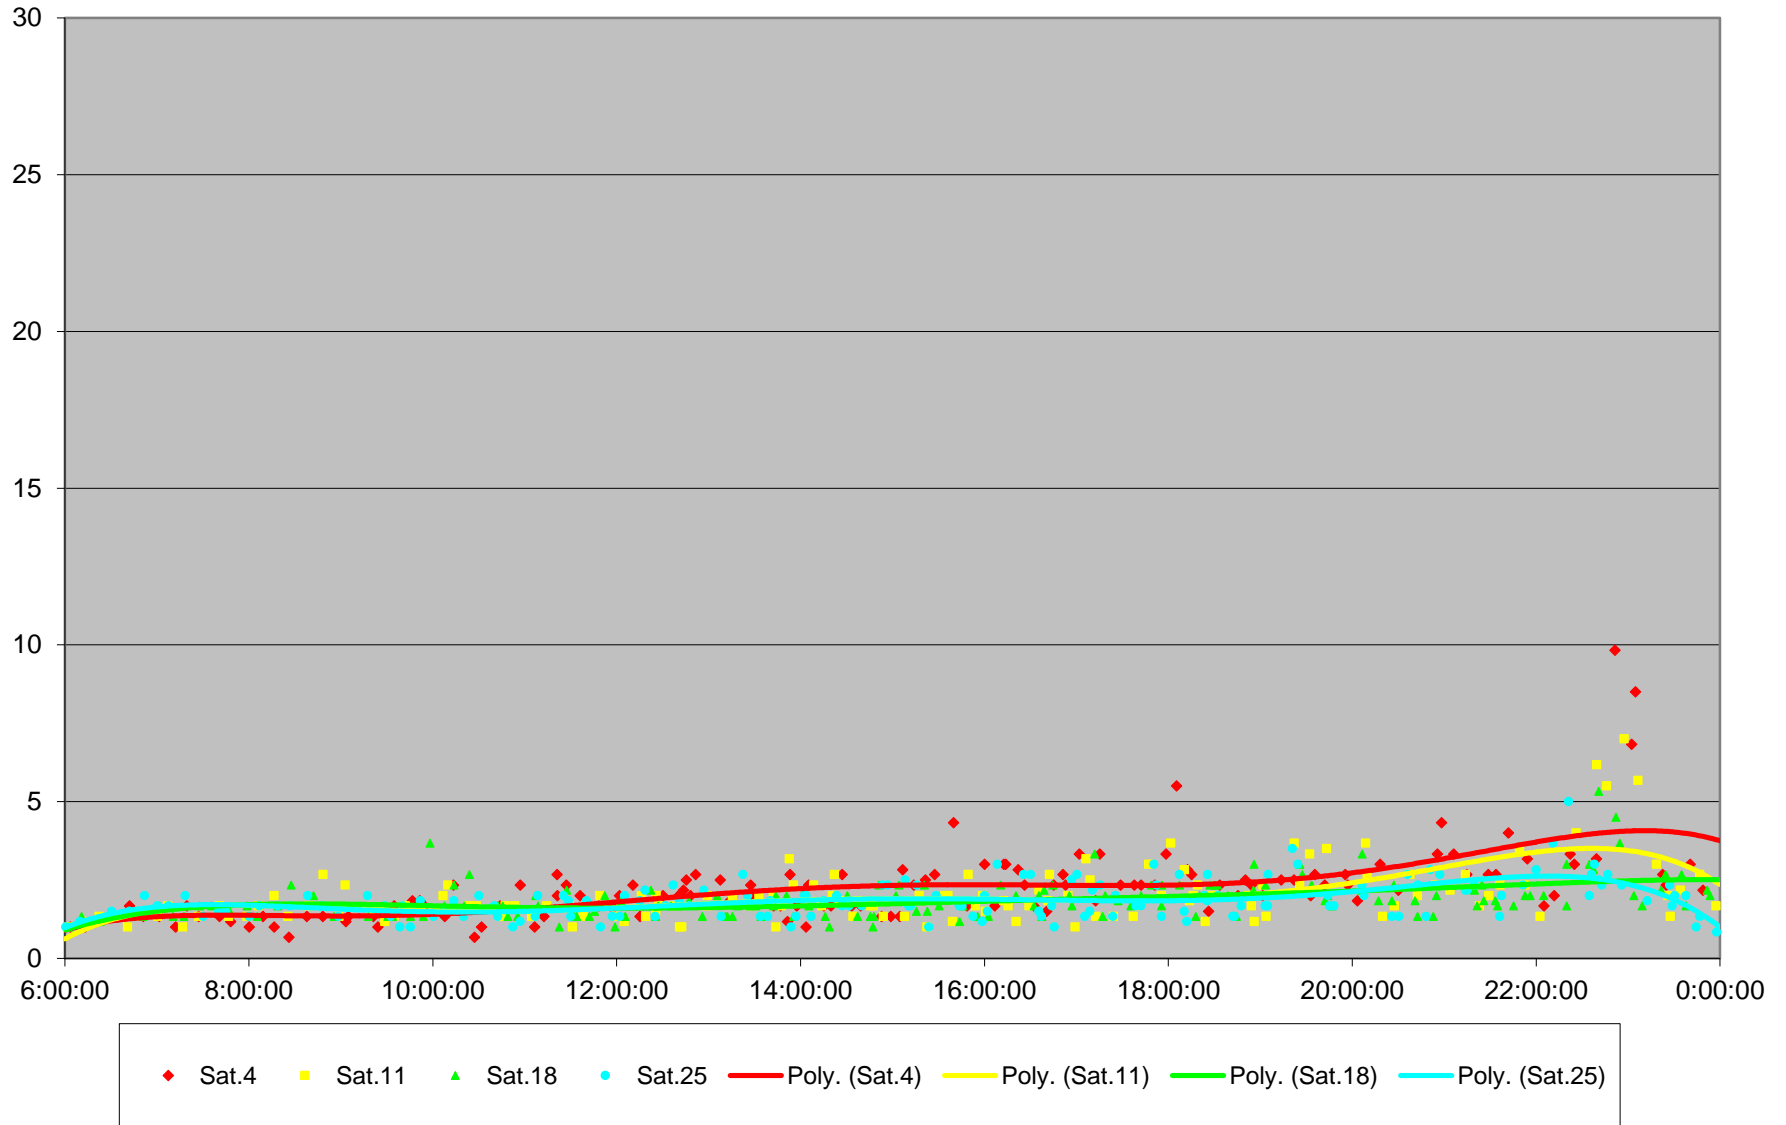

504 King Link Times From University To John Westbound November 2017

504 King Link Times From University To John Westbound November 2017

504 King Link Times From University To John Westbound November 2017

504 King Link Times From University To John Westbound November 2017