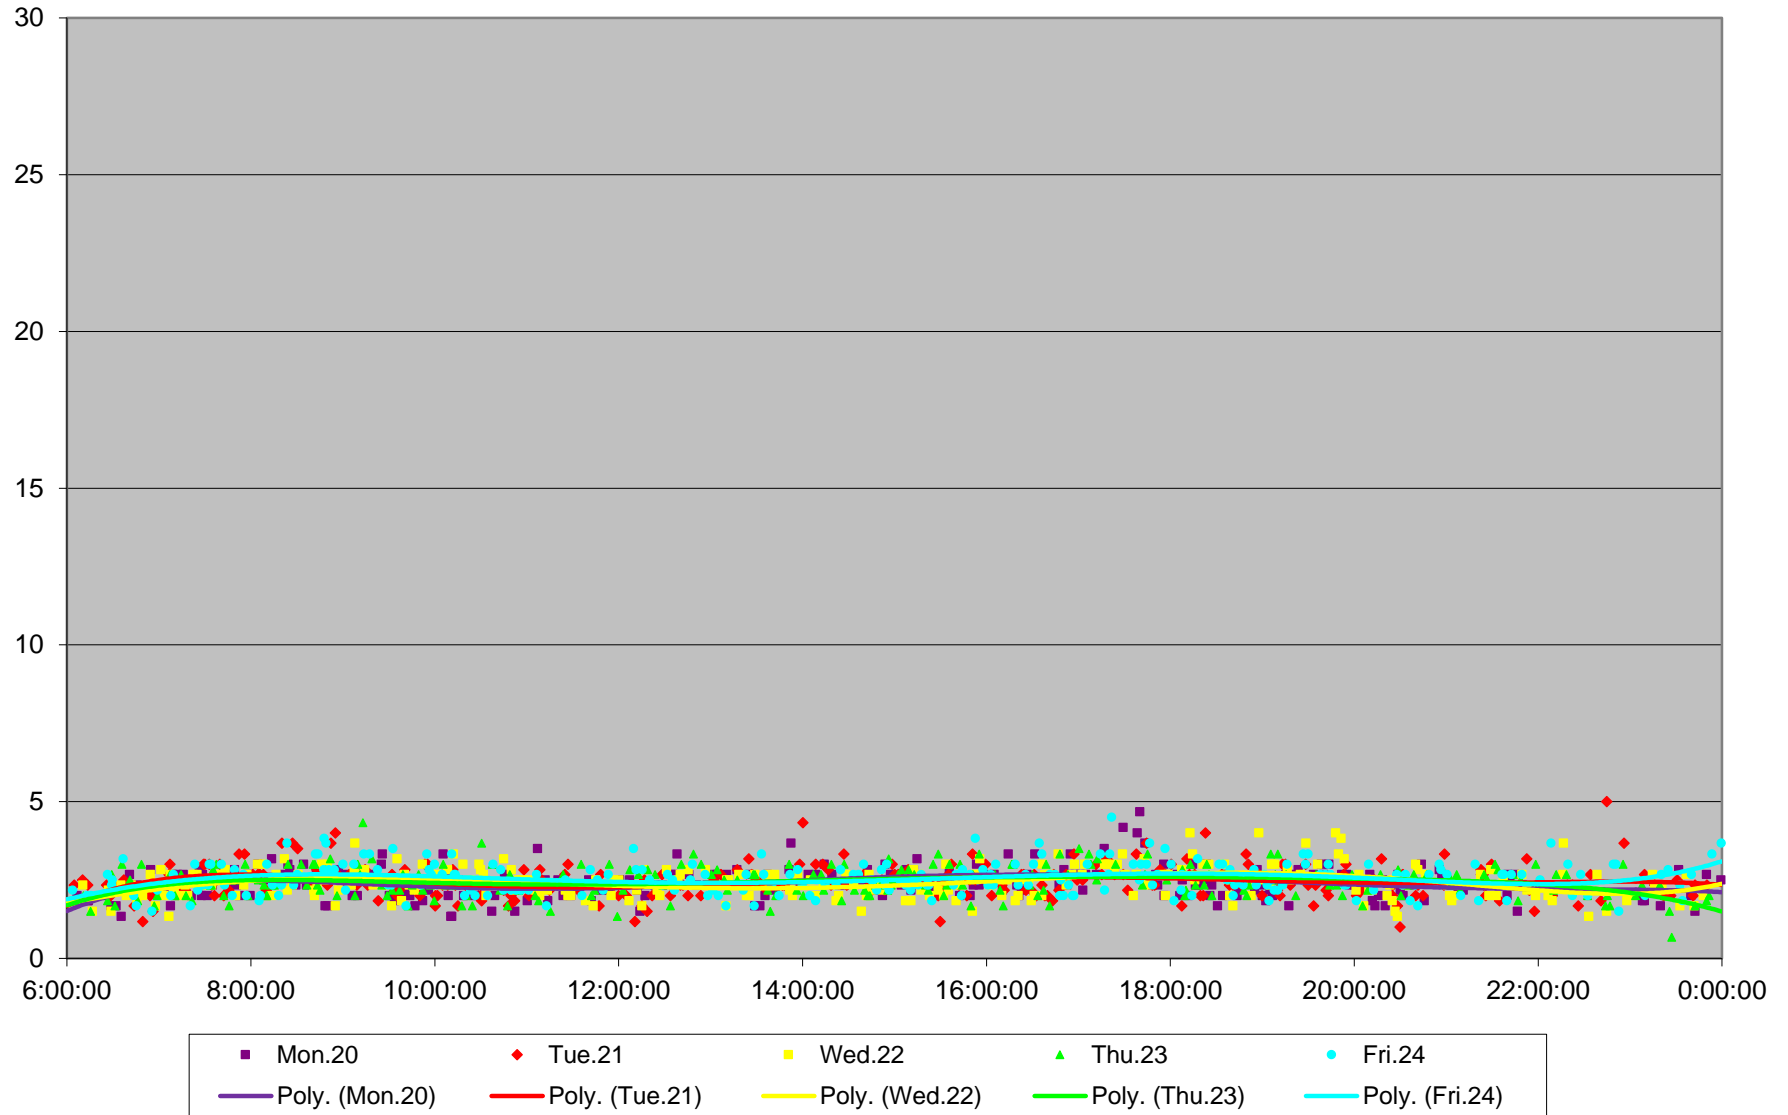

504 King Link Times From Spadina To John Eastbound November 2017

504 King Link Times From Spadina To John Eastbound November 2017

504 King Link Times From Spadina To John Eastbound November 2017

504 King Link Times From Spadina To John Eastbound November 2017

504 King Link Times From Spadina To John Eastbound November 2017

504 King Link Times From Spadina To John Eastbound November 2017

504 King Link Times From Spadina To John Eastbound November 2017