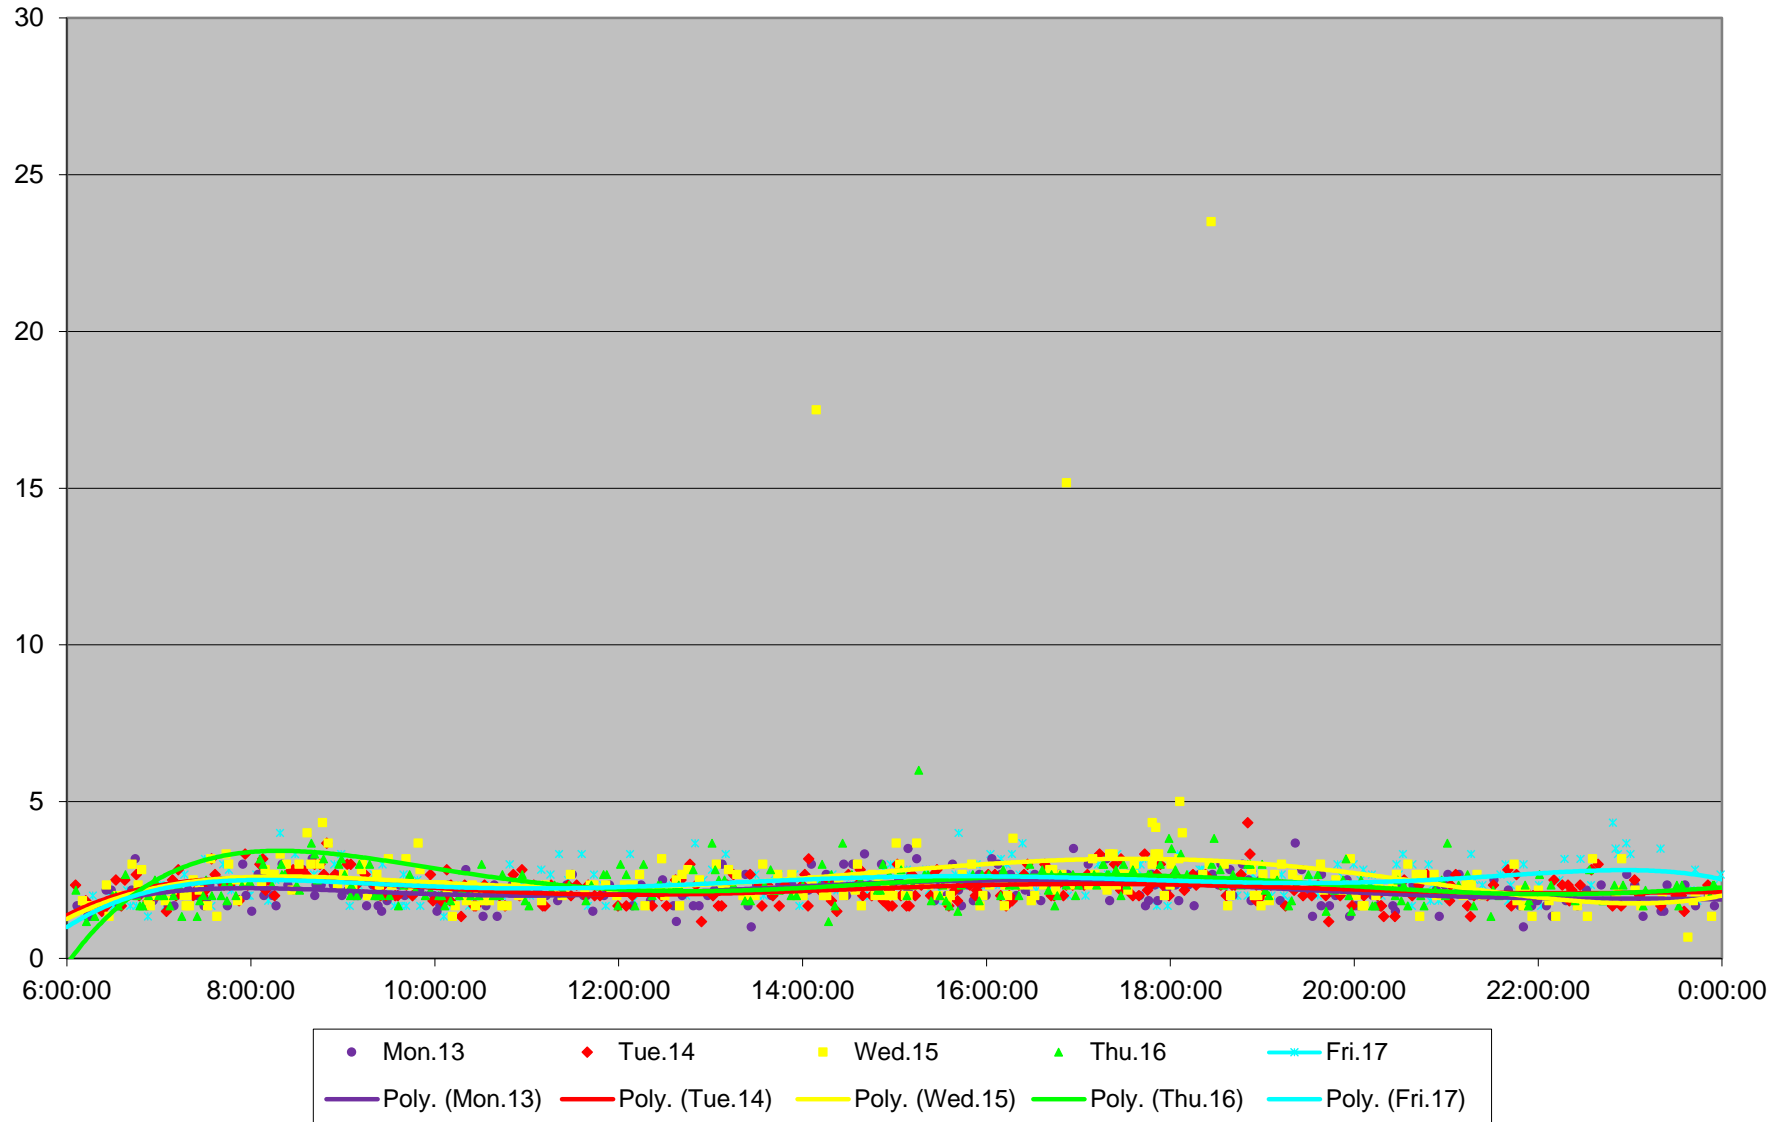

504 King Link Times From Spadina To John Eastbound November 2017

504 King Link Times From Spadina To John Eastbound November 2017

504 King Link Times From Spadina To John Eastbound November 2017

504 King Link Times From Spadina To John Eastbound November 2017

504 King Link Times From Spadina To John Eastbound November 2017

504 King Link Times From Spadina To John Eastbound November 2017

504 King Link Times From Spadina To John Eastbound November 2017