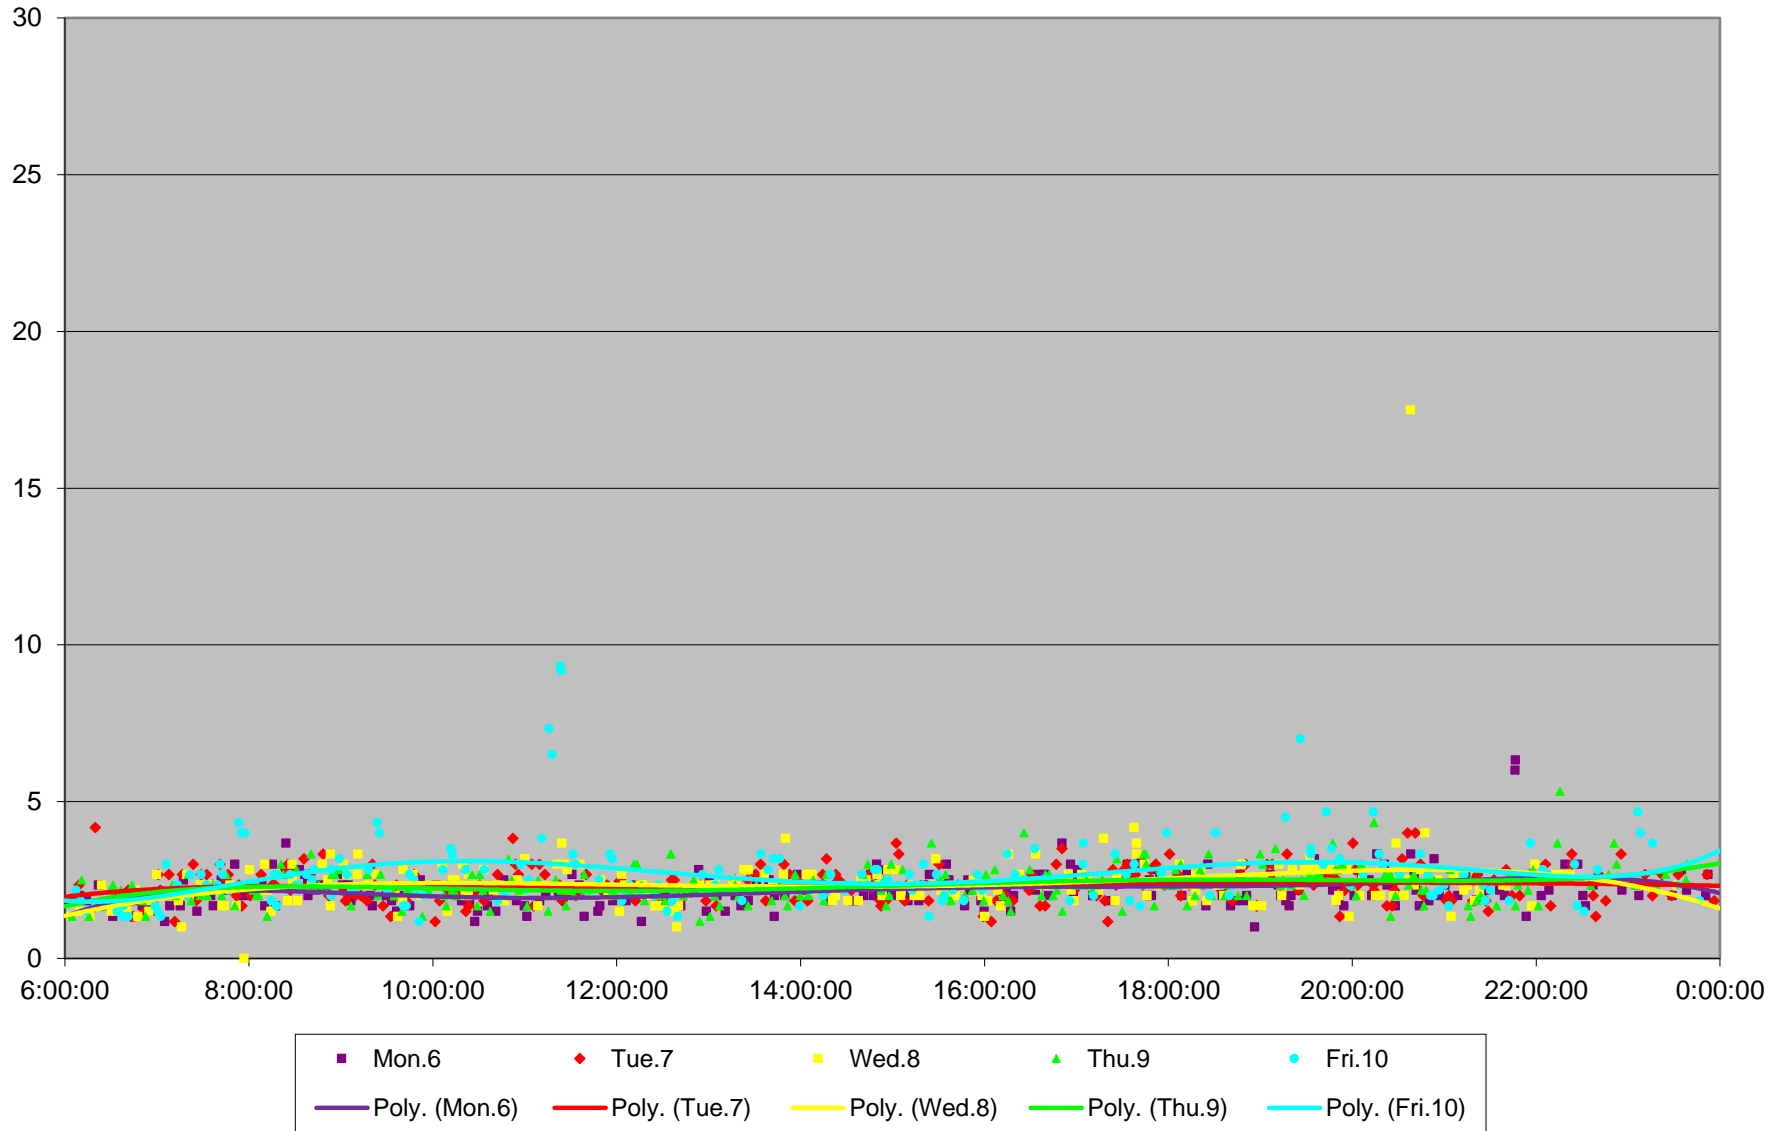

504 King Link Times From Spadina To John Eastbound November 2017

504 King Link Times From Spadina To John Eastbound November 2017

504 King Link Times From Spadina To John Eastbound November 2017

504 King Link Times From Spadina To John Eastbound November 2017

504 King Link Times From Spadina To John Eastbound November 2017

504 King Link Times From Spadina To John Eastbound November 2017

504 King Link Times From Spadina To John Eastbound November 2017