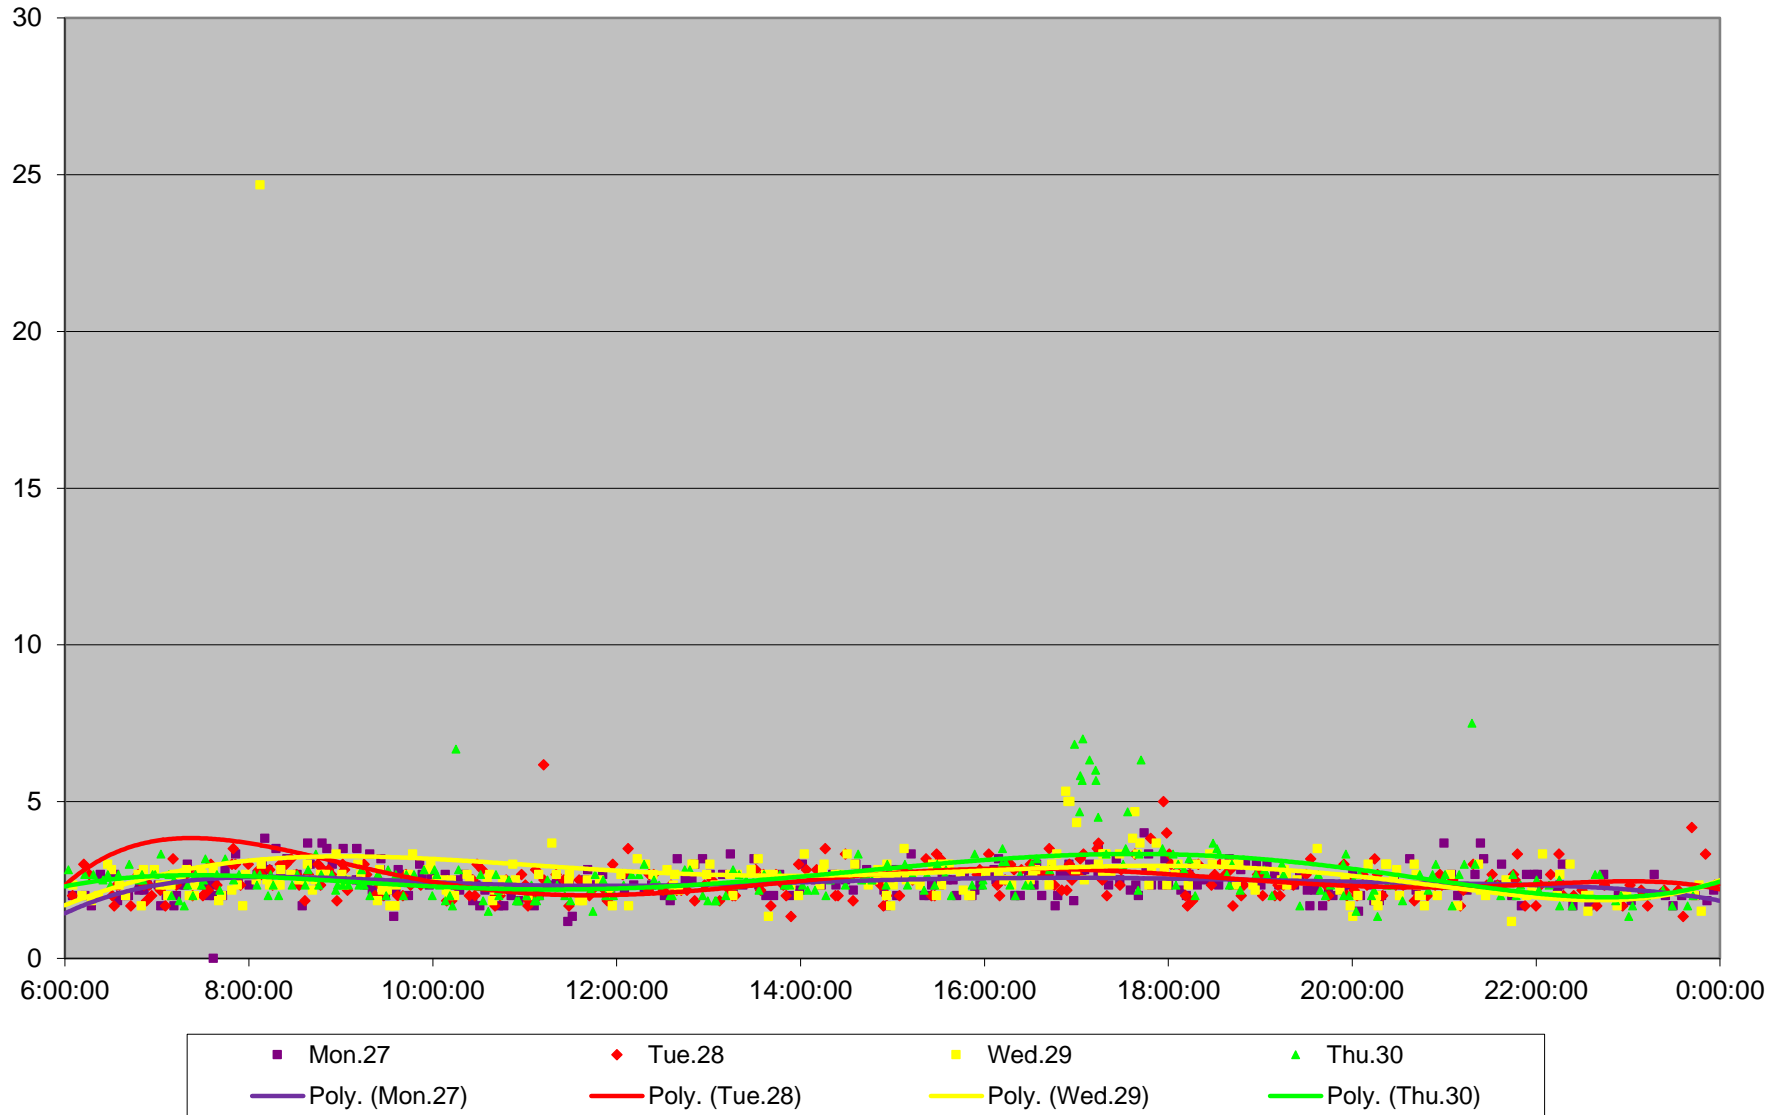

504 King Link Times From Spadina To John Eastbound November 2017

504 King Link Times From Spadina To John Eastbound November 2017

504 King Link Times From Spadina To John Eastbound November 2017

504 King Link Times From Spadina To John Eastbound November 2017

504 King Link Times From Spadina To John Eastbound November 2017

504 King Link Times From Spadina To John Eastbound November 2017

504 King Link Times From Spadina To John Eastbound November 2017