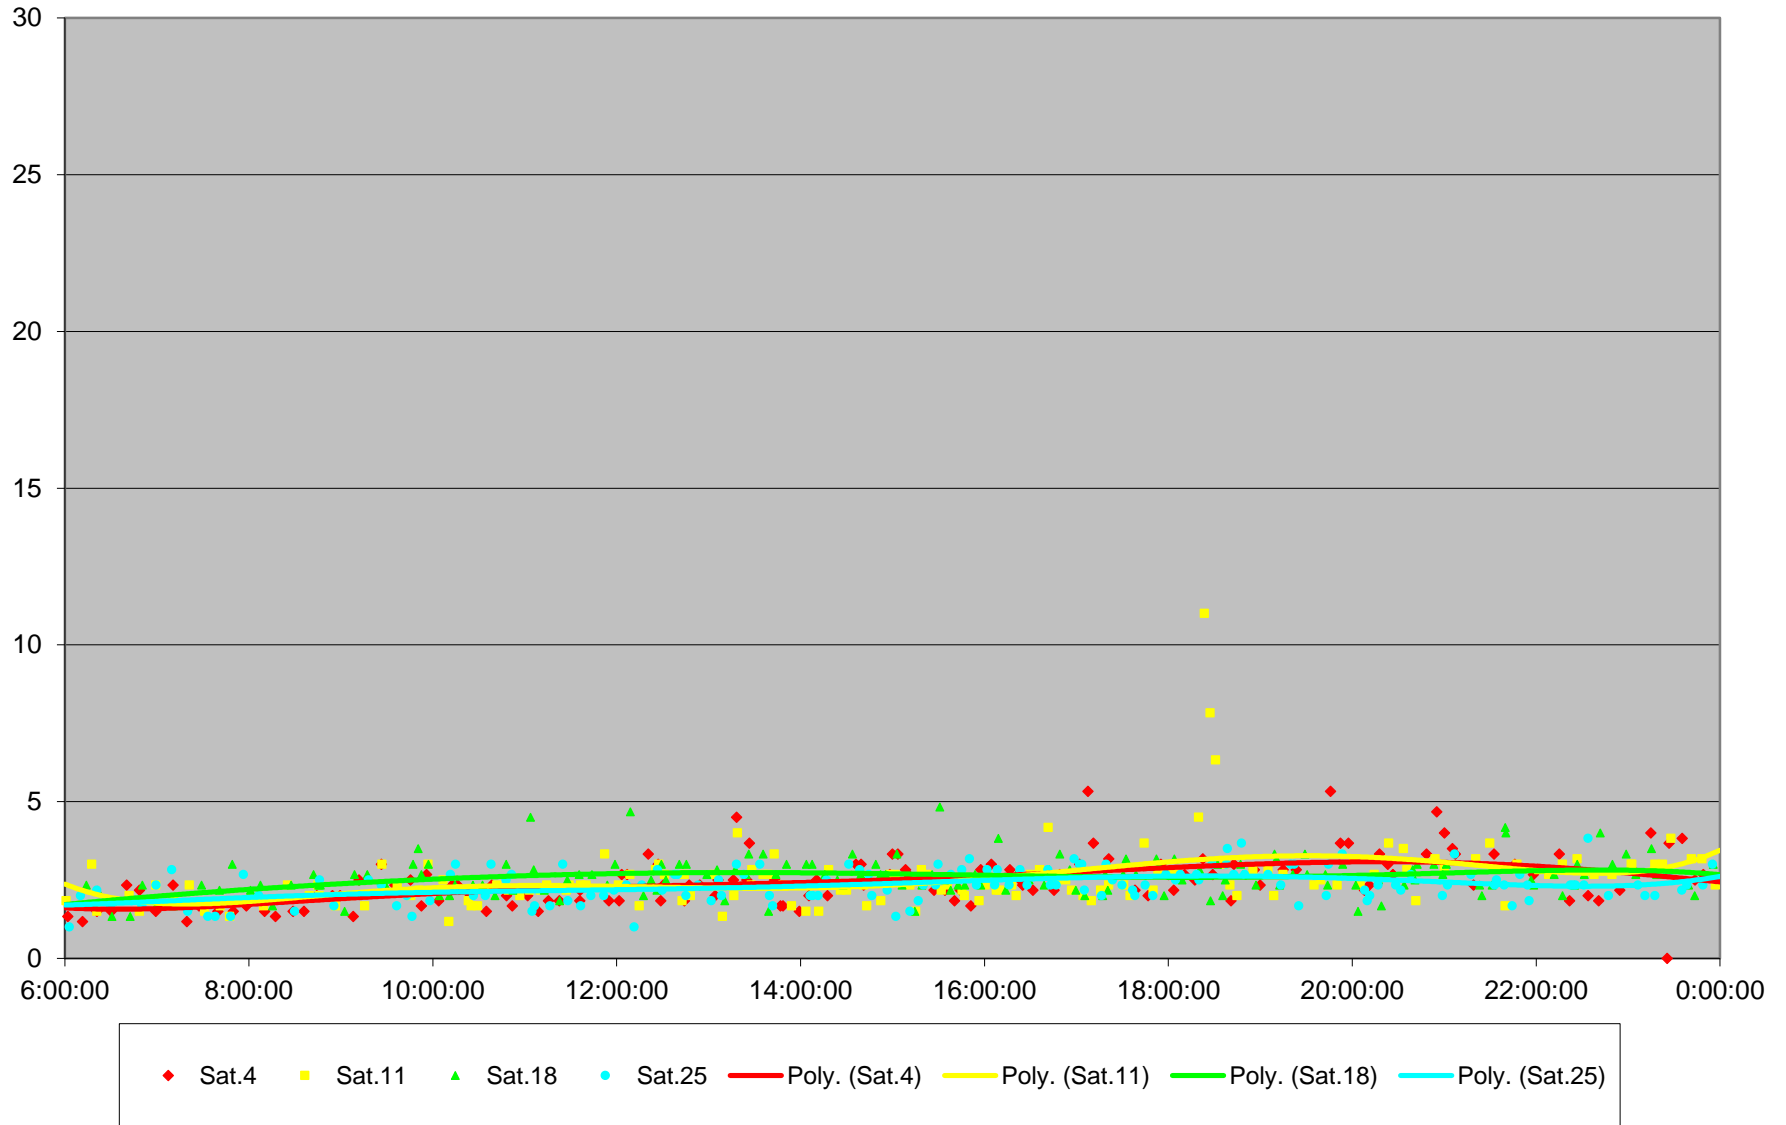

504 King Link Times From Spadina To John Eastbound November 2017

504 King Link Times From Spadina To John Eastbound November 2017

504 King Link Times From Spadina To John Eastbound November 2017

504 King Link Times From Spadina To John Eastbound November 2017

504 King Link Times From Spadina To John Eastbound November 2017

504 King Link Times From Spadina To John Eastbound November 2017

504 King Link Times From Spadina To John Eastbound November 2017