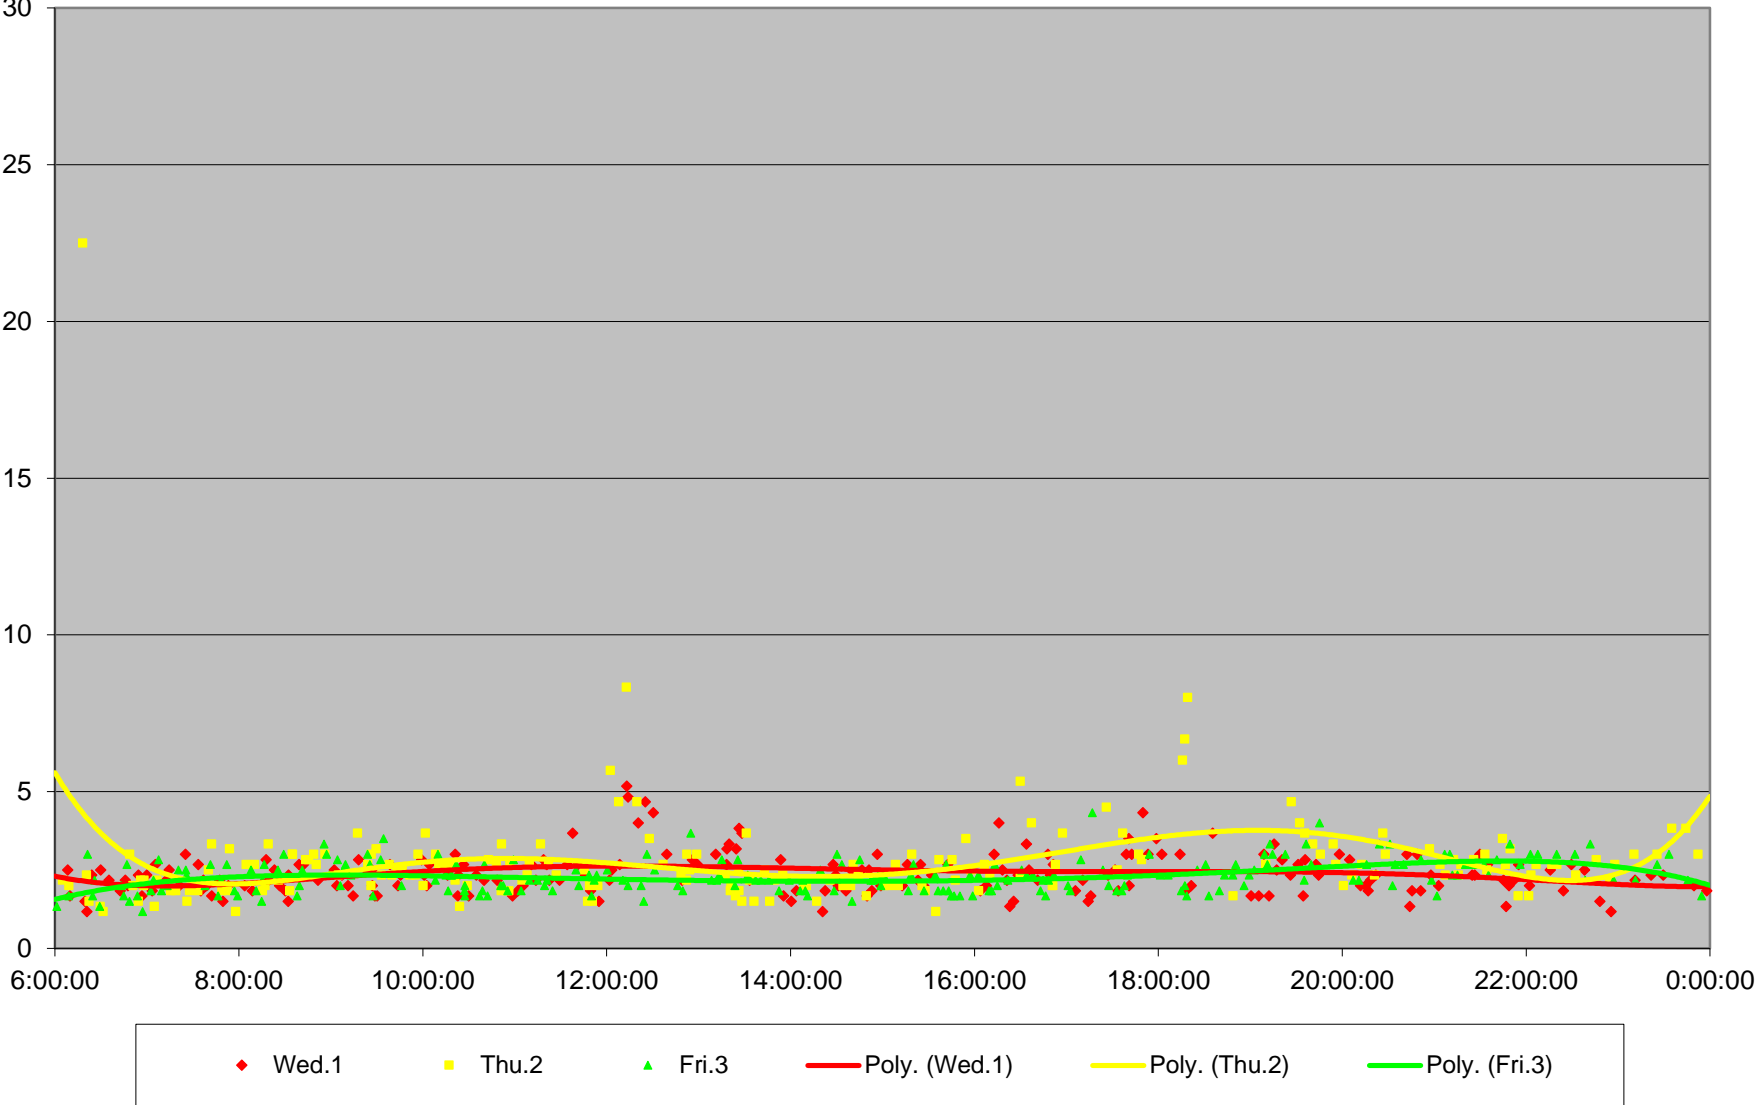

504 King Link Times From Spadina To John Eastbound November 2017

504 King Link Times From Spadina To John Eastbound November 2017

504 King Link Times From Spadina To John Eastbound November 2017

504 King Link Times From Spadina To John Eastbound November 2017

504 King Link Times From Spadina To John Eastbound November 2017

504 King Link Times From Spadina To John Eastbound November 2017

504 King Link Times From Spadina To John Eastbound November 2017