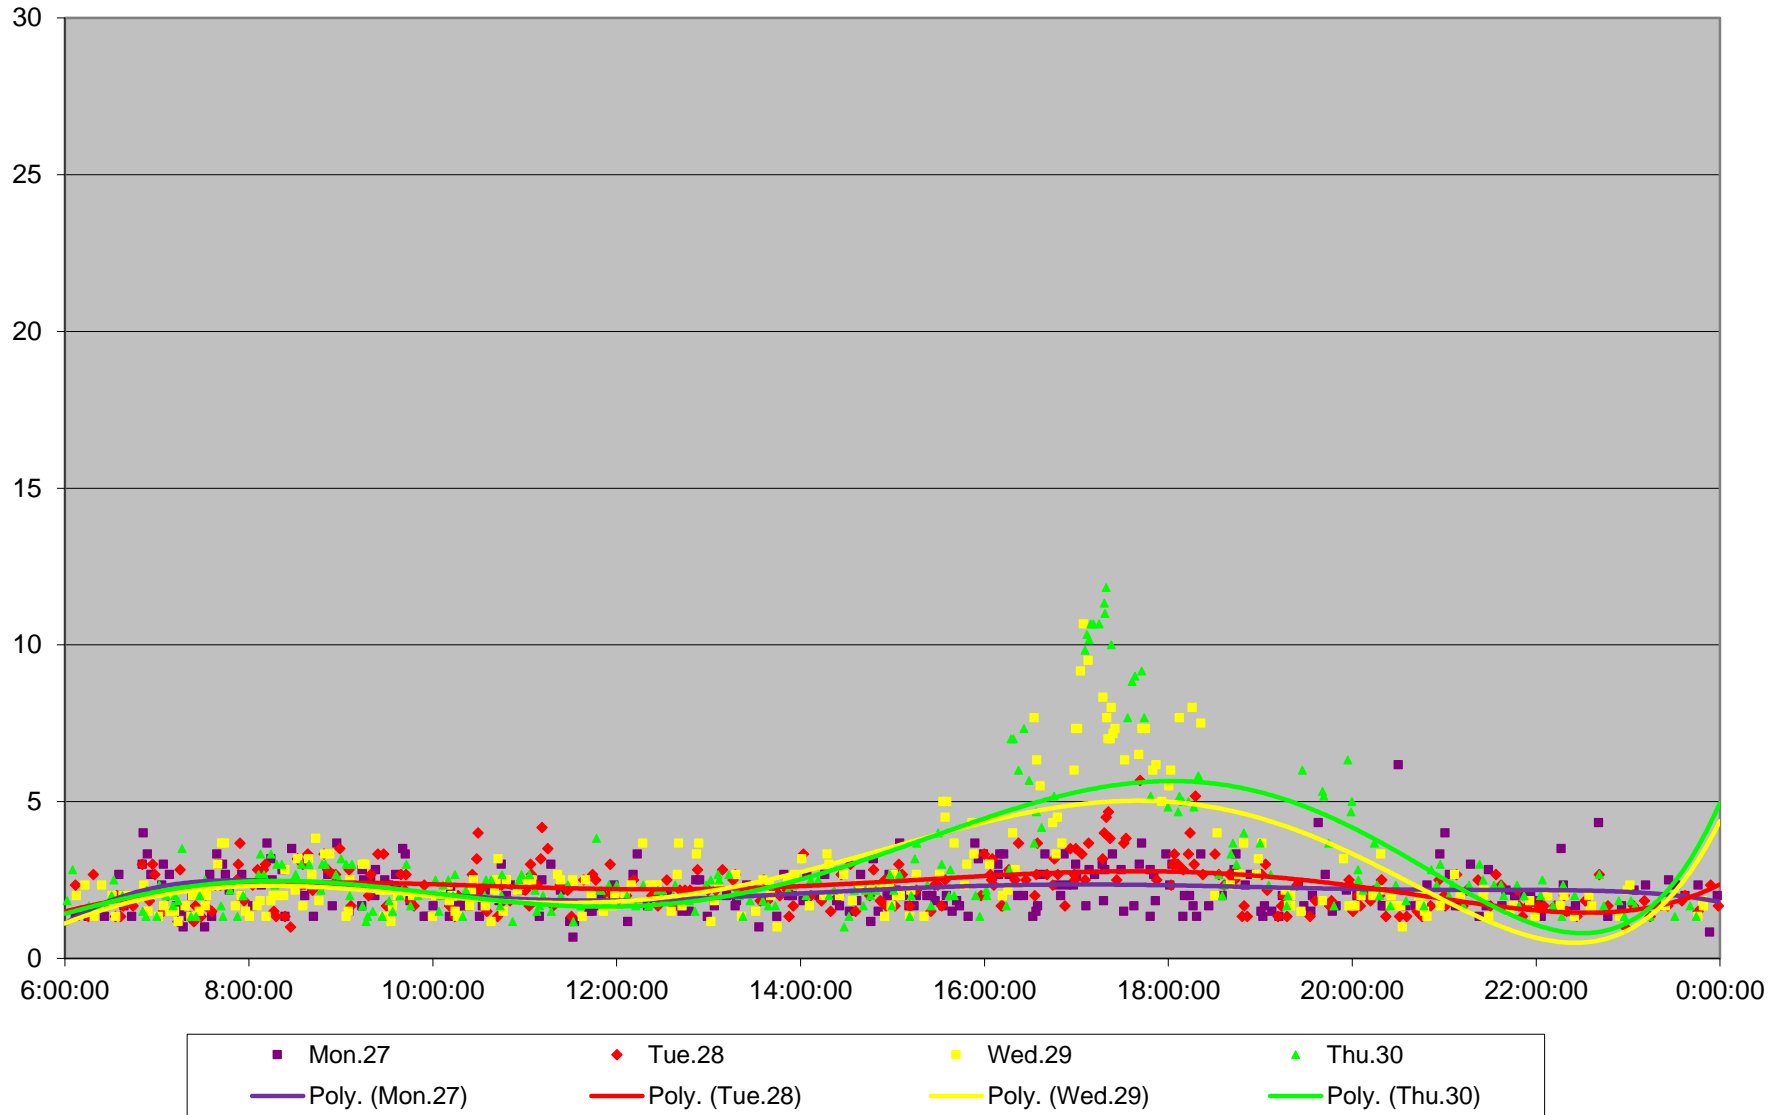

504 King Link Times From John To University Eastbound November 2017

504 King Link Times From John To University Eastbound November 2017

504 King Link Times From John To University Eastbound November 2017

504 King Link Times From John To University Eastbound November 2017