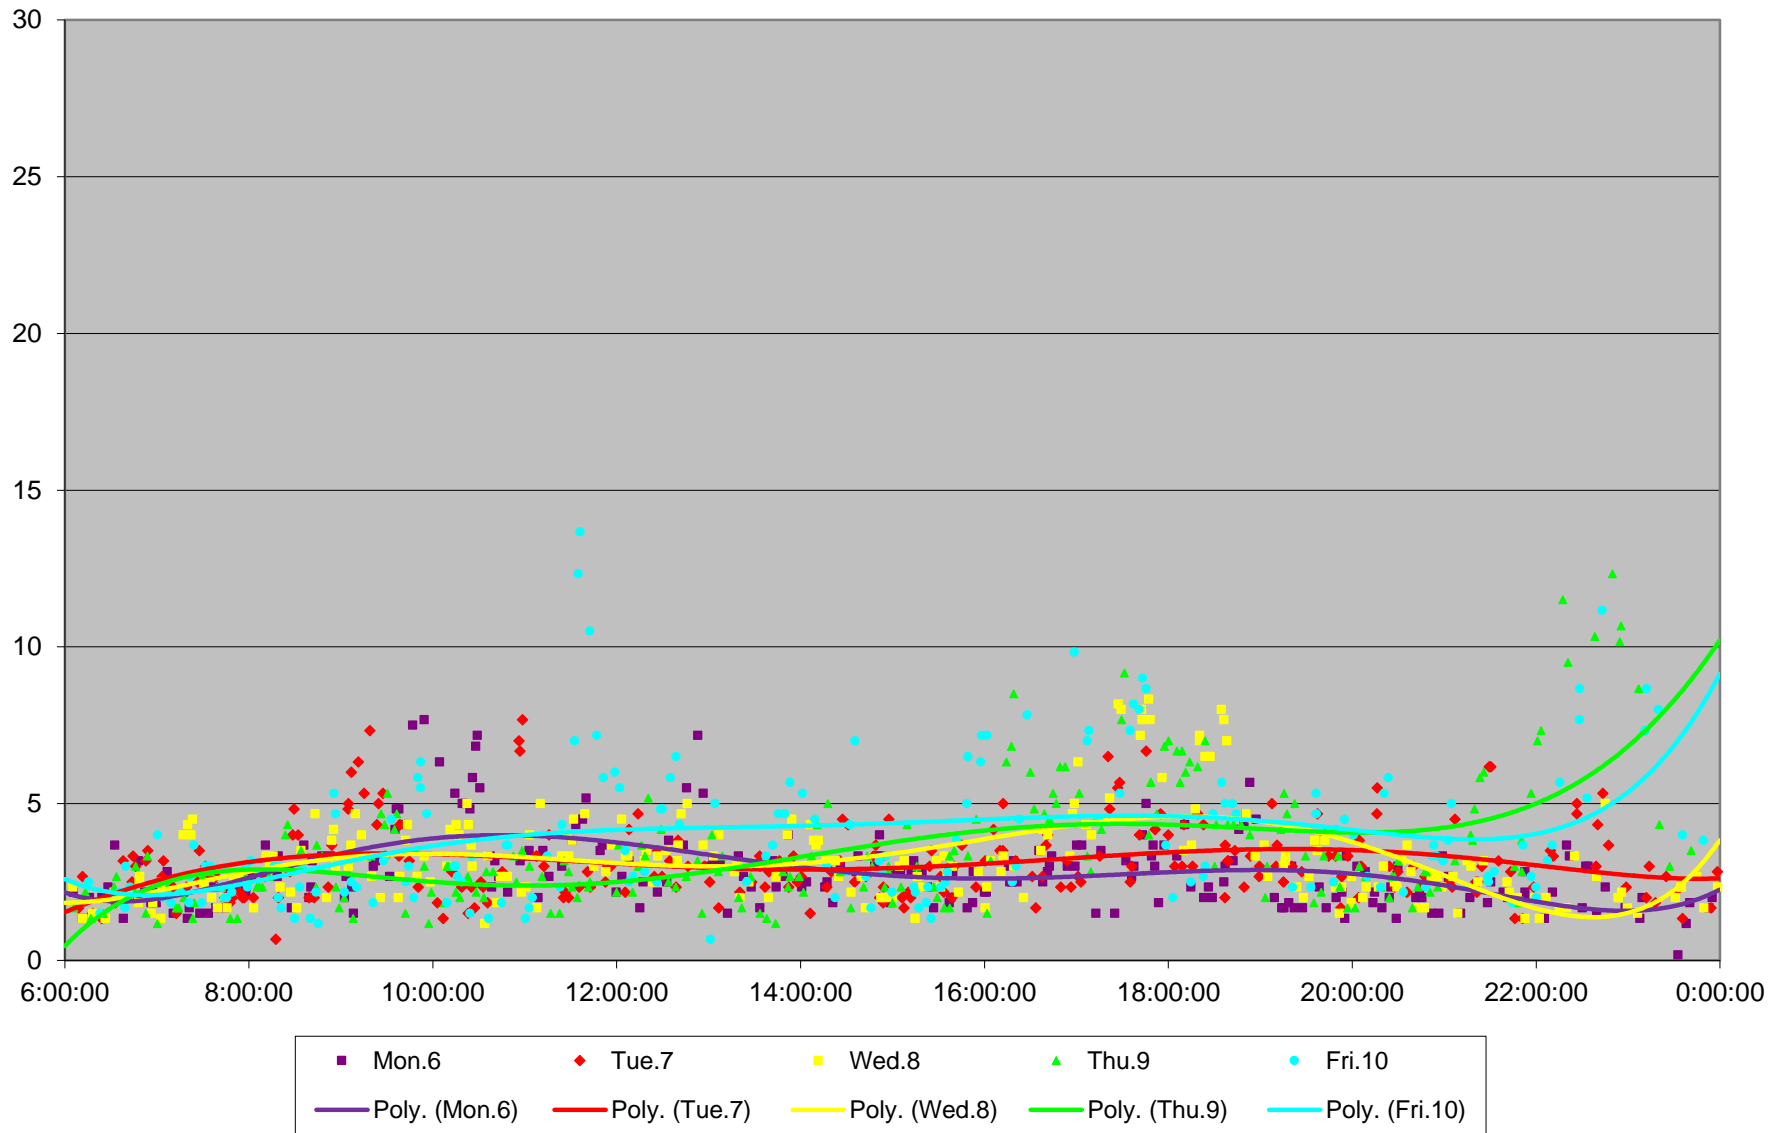

504 King Link Times From John To University Eastbound November 2017

504 King Link Times From John To University Eastbound November 2017

504 King Link Times From John To University Eastbound November 2017

504 King Link Times From John To University Eastbound November 2017