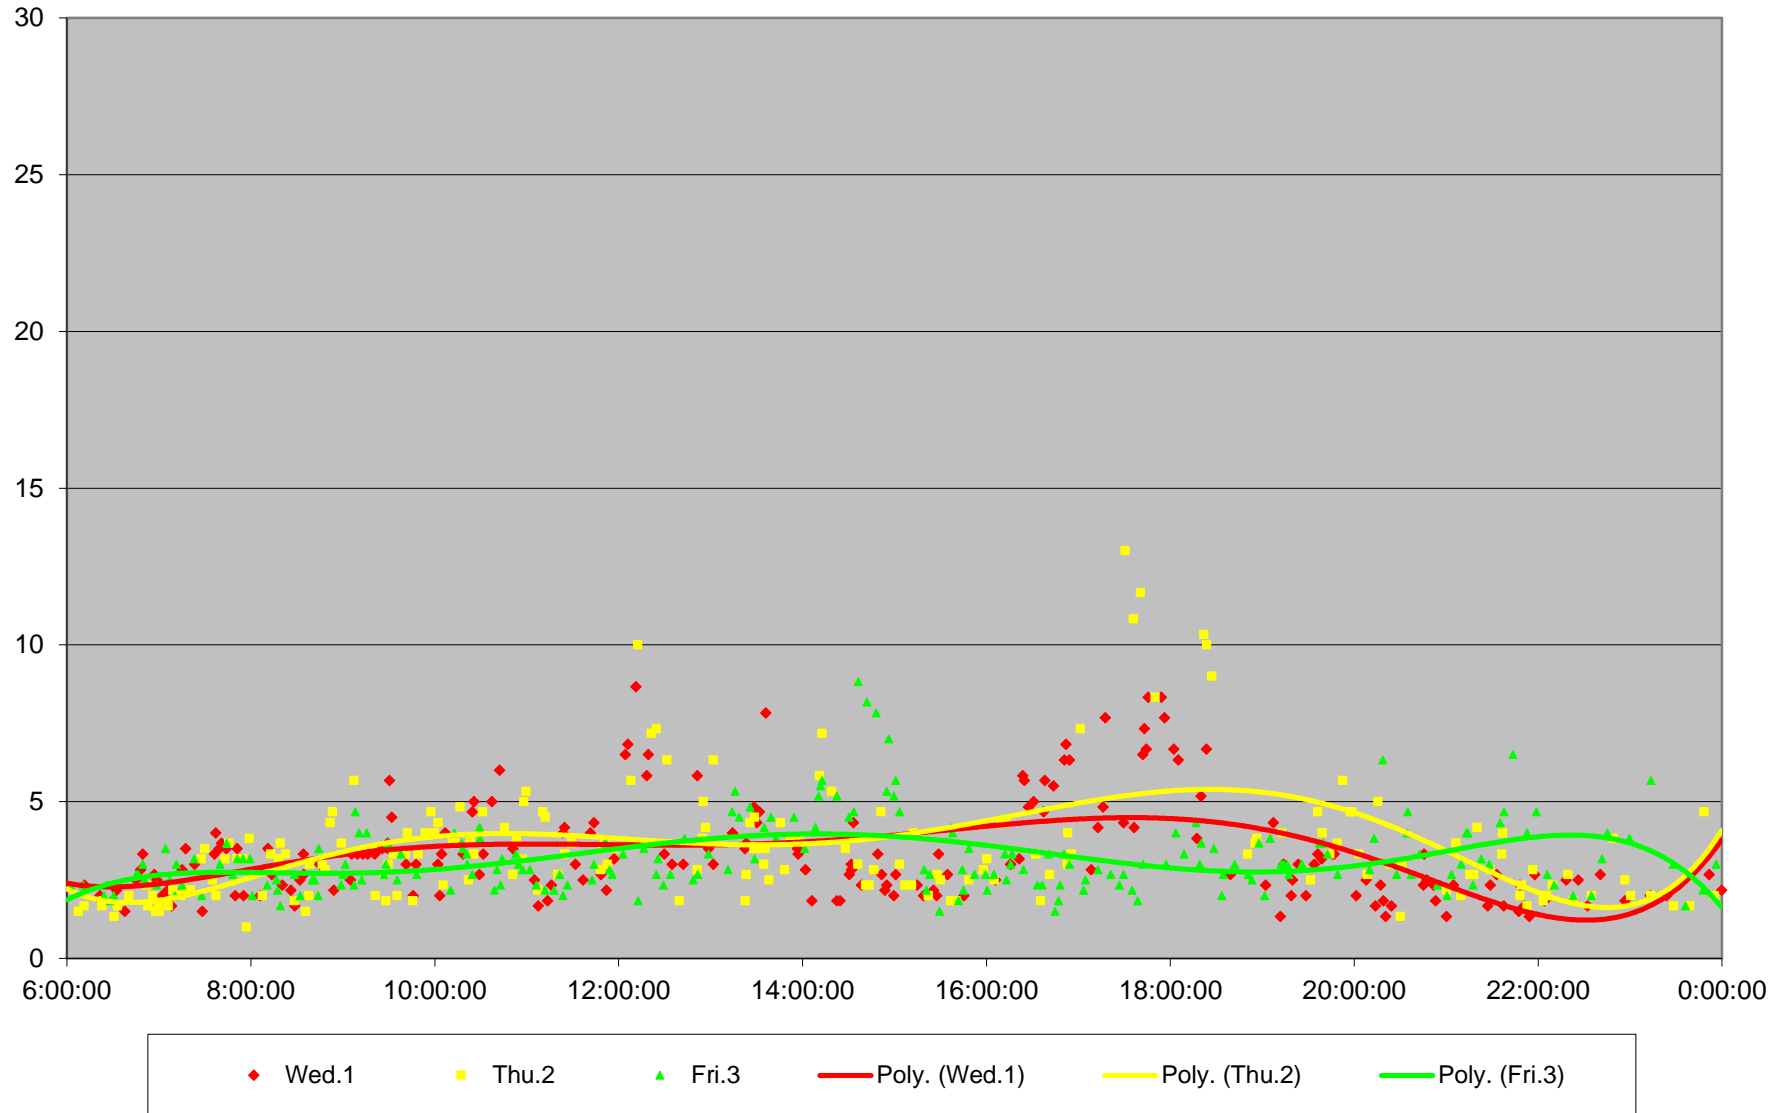

504 King Link Times From John To University Eastbound November 2017

504 King Link Times From John To University Eastbound November 2017

504 King Link Times From John To University Eastbound November 2017

504 King Link Times From John To University Eastbound November 2017