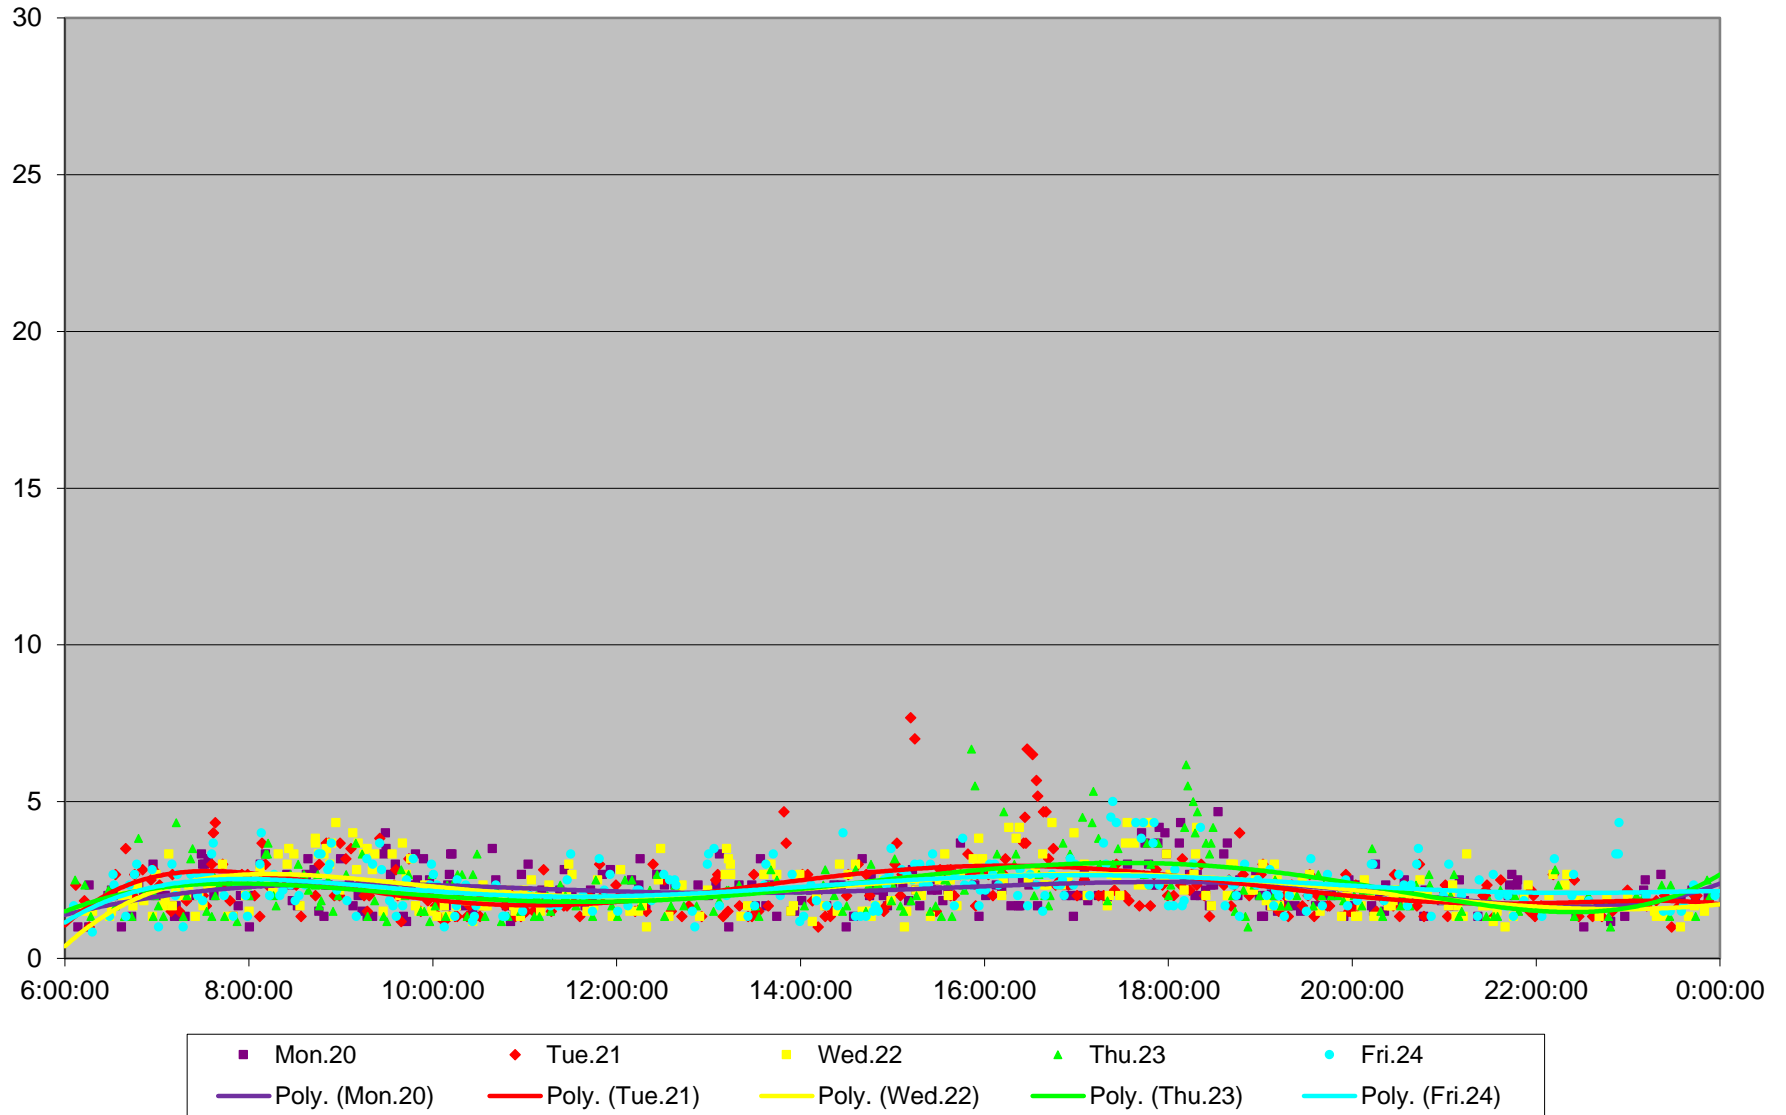

504 King Link Times From John To University Eastbound November 2017

504 King Link Times From John To University Eastbound November 2017

504 King Link Times From John To University Eastbound November 2017

504 King Link Times From John To University Eastbound November 2017