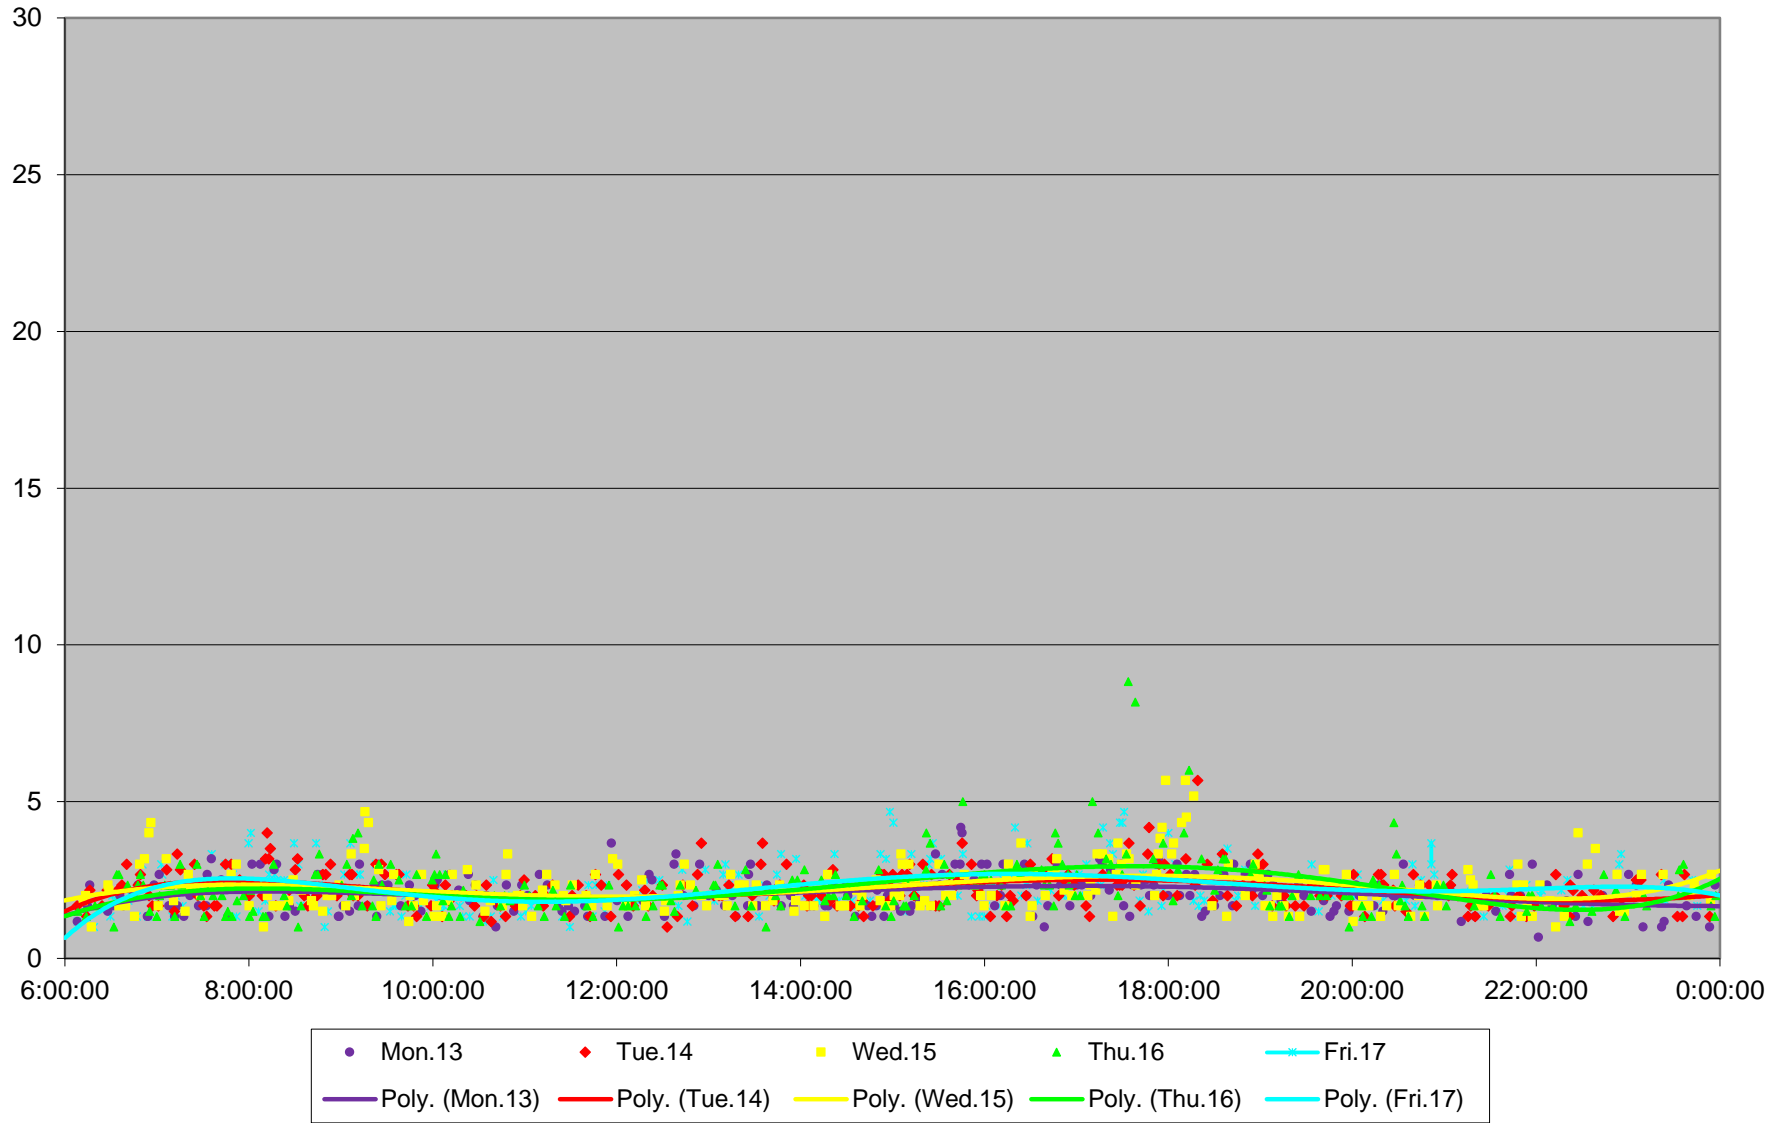

504 King Link Times From John To University Eastbound November 2017

504 King Link Times From John To University Eastbound November 2017

504 King Link Times From John To University Eastbound November 2017

504 King Link Times From John To University Eastbound November 2017