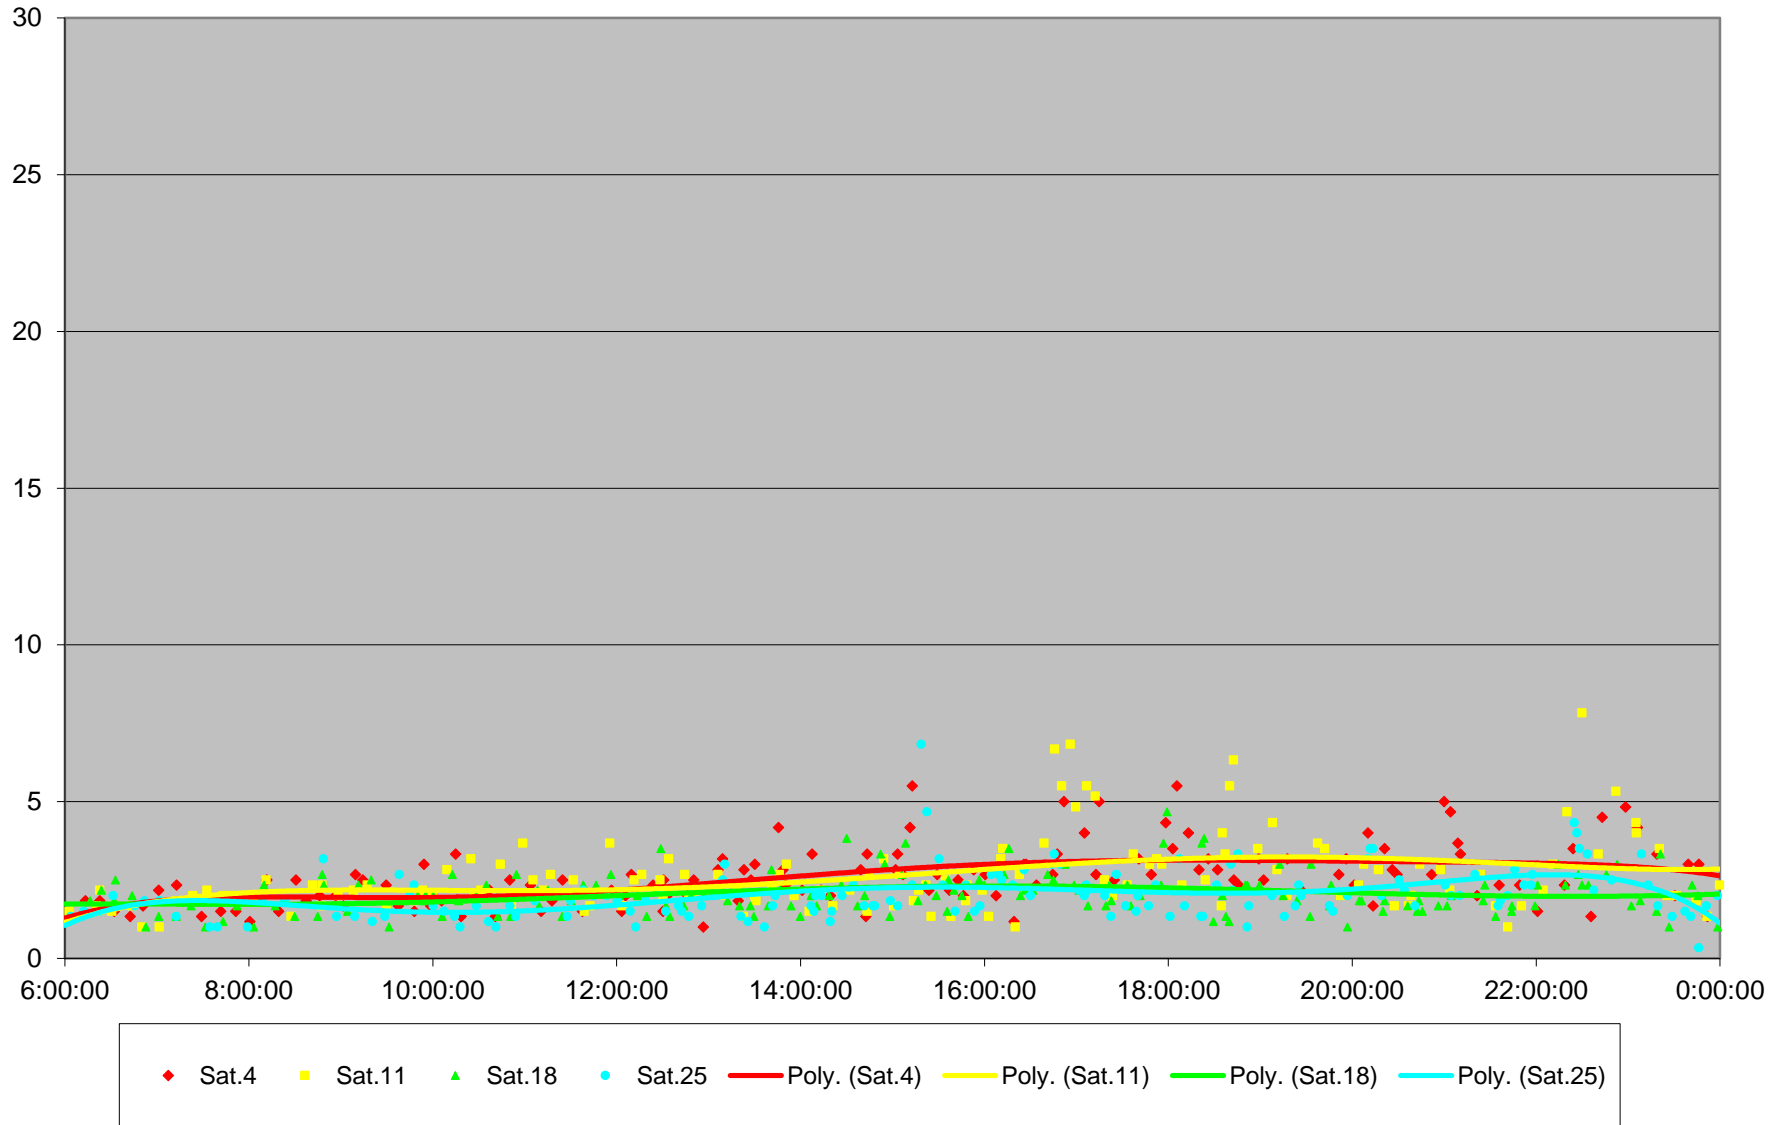

504 King Link Times From John To University Eastbound November 2017

504 King Link Times From John To University Eastbound November 2017

504 King Link Times From John To University Eastbound November 2017

504 King Link Times From John To University Eastbound November 2017