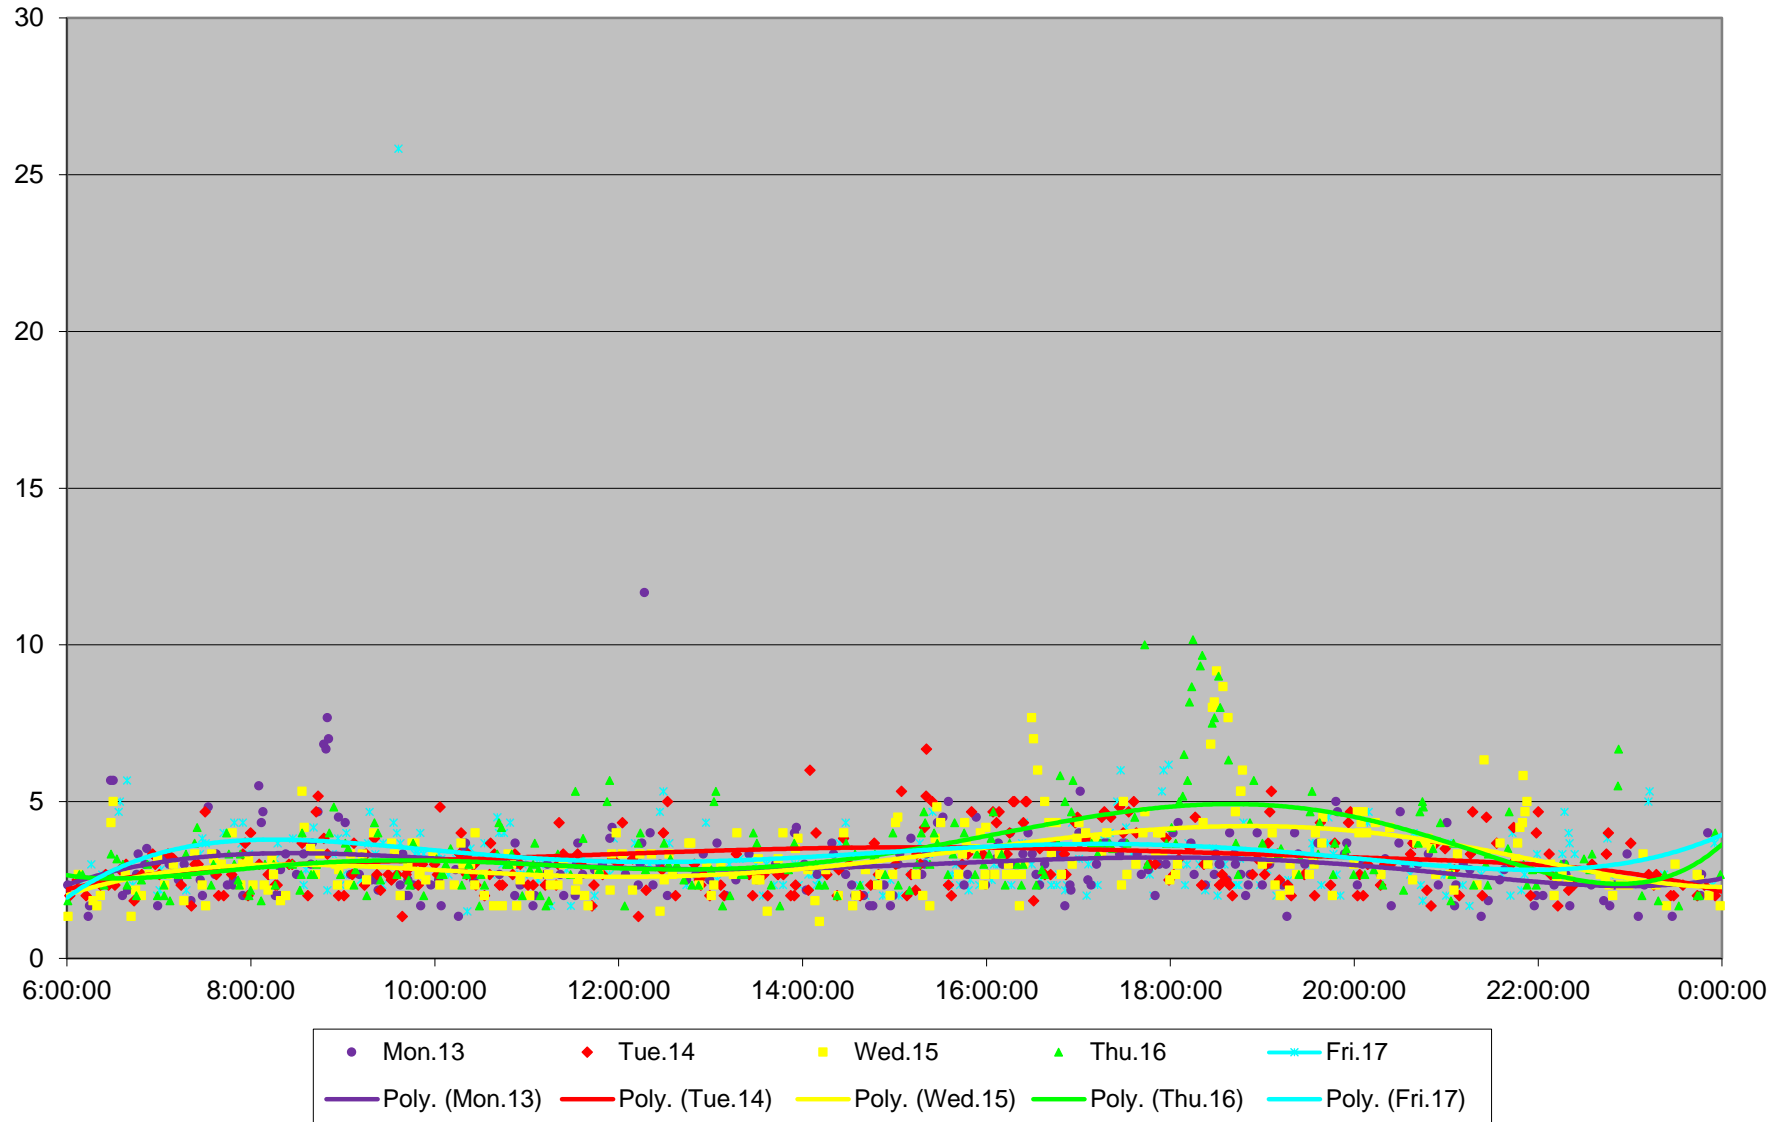

504 King Link Times From John To Spadina Westbound November 2017

504 King Link Times From John To Spadina Westbound November 2017

504 King Link Times From John To Spadina Westbound November 2017

504 King Link Times From John To Spadina Westbound November 2017

504 King Link Times From John To Spadina Westbound November 2017

504 King Link Times From John To Spadina Westbound November 2017

504 King Link Times From John To Spadina Westbound November 2017