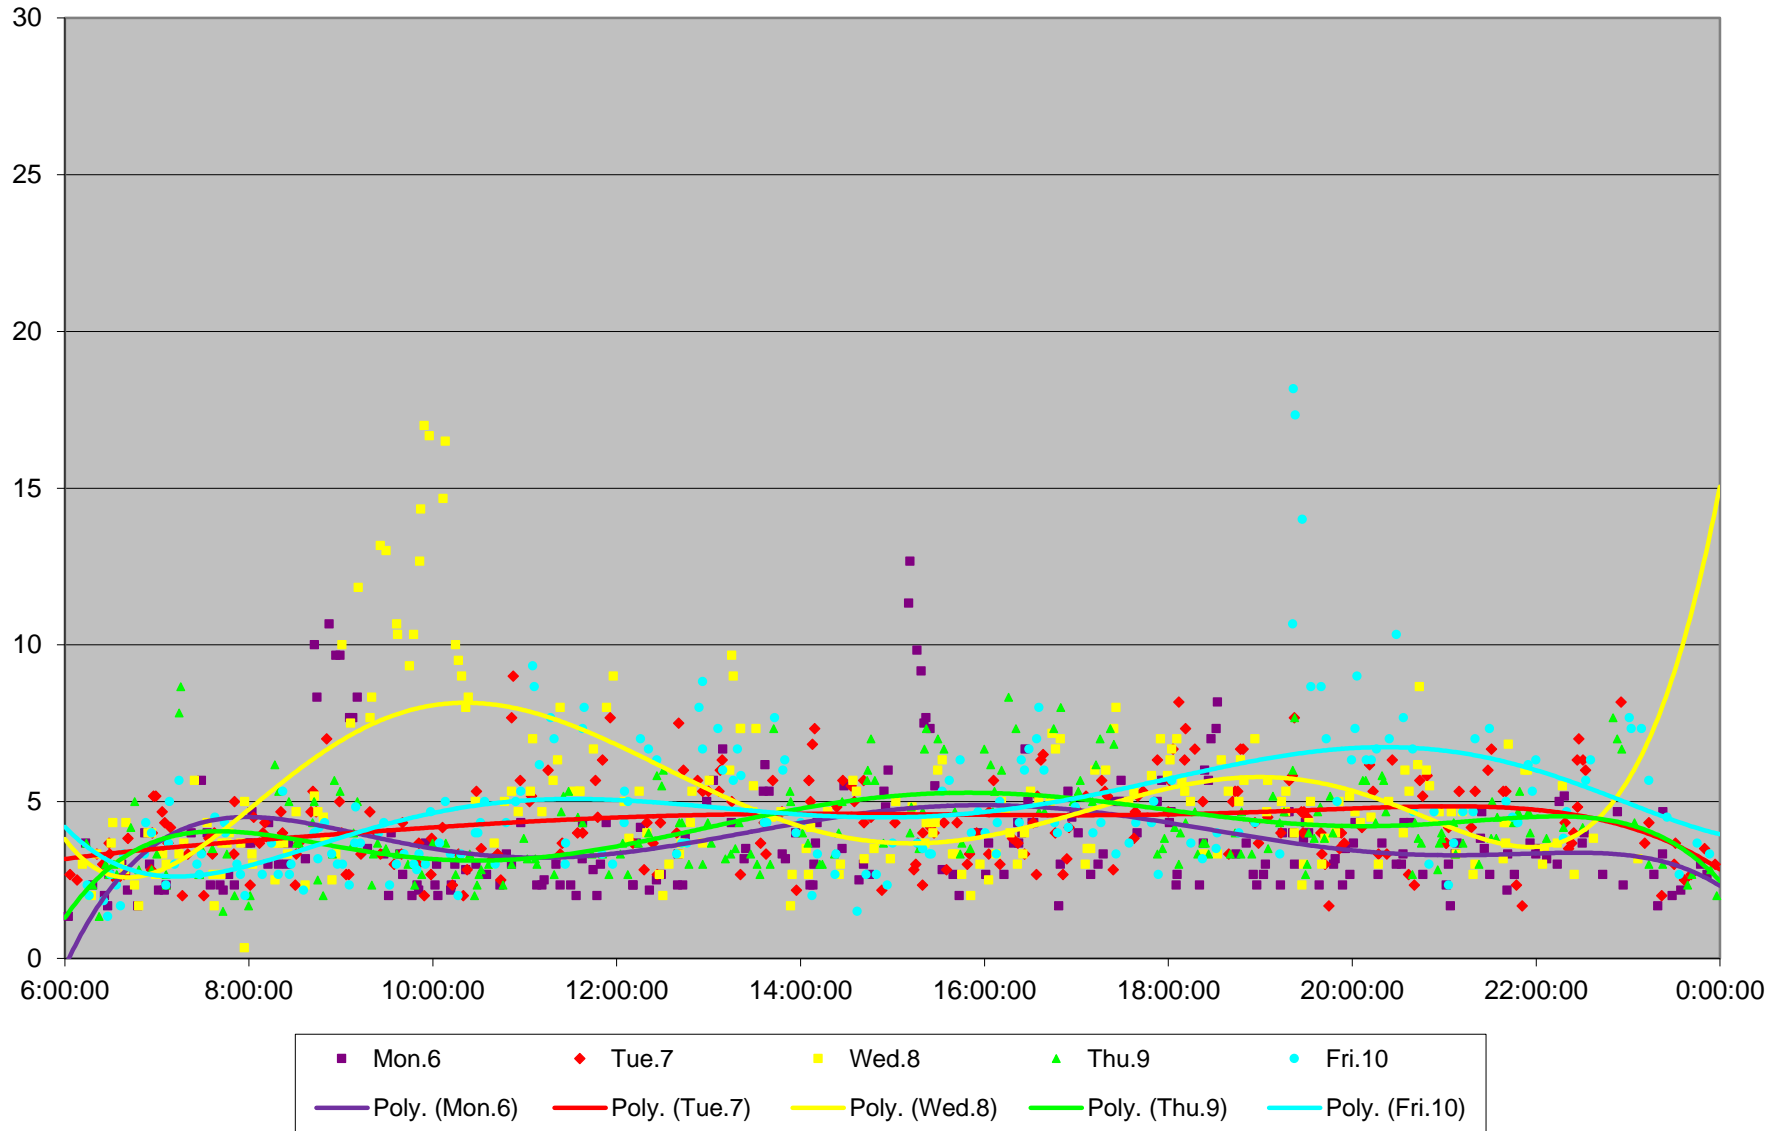

504 King Link Times From John To Spadina Westbound November 2017

504 King Link Times From John To Spadina Westbound November 2017

504 King Link Times From John To Spadina Westbound November 2017

504 King Link Times From John To Spadina Westbound November 2017

504 King Link Times From John To Spadina Westbound November 2017

504 King Link Times From John To Spadina Westbound November 2017

504 King Link Times From John To Spadina Westbound November 2017