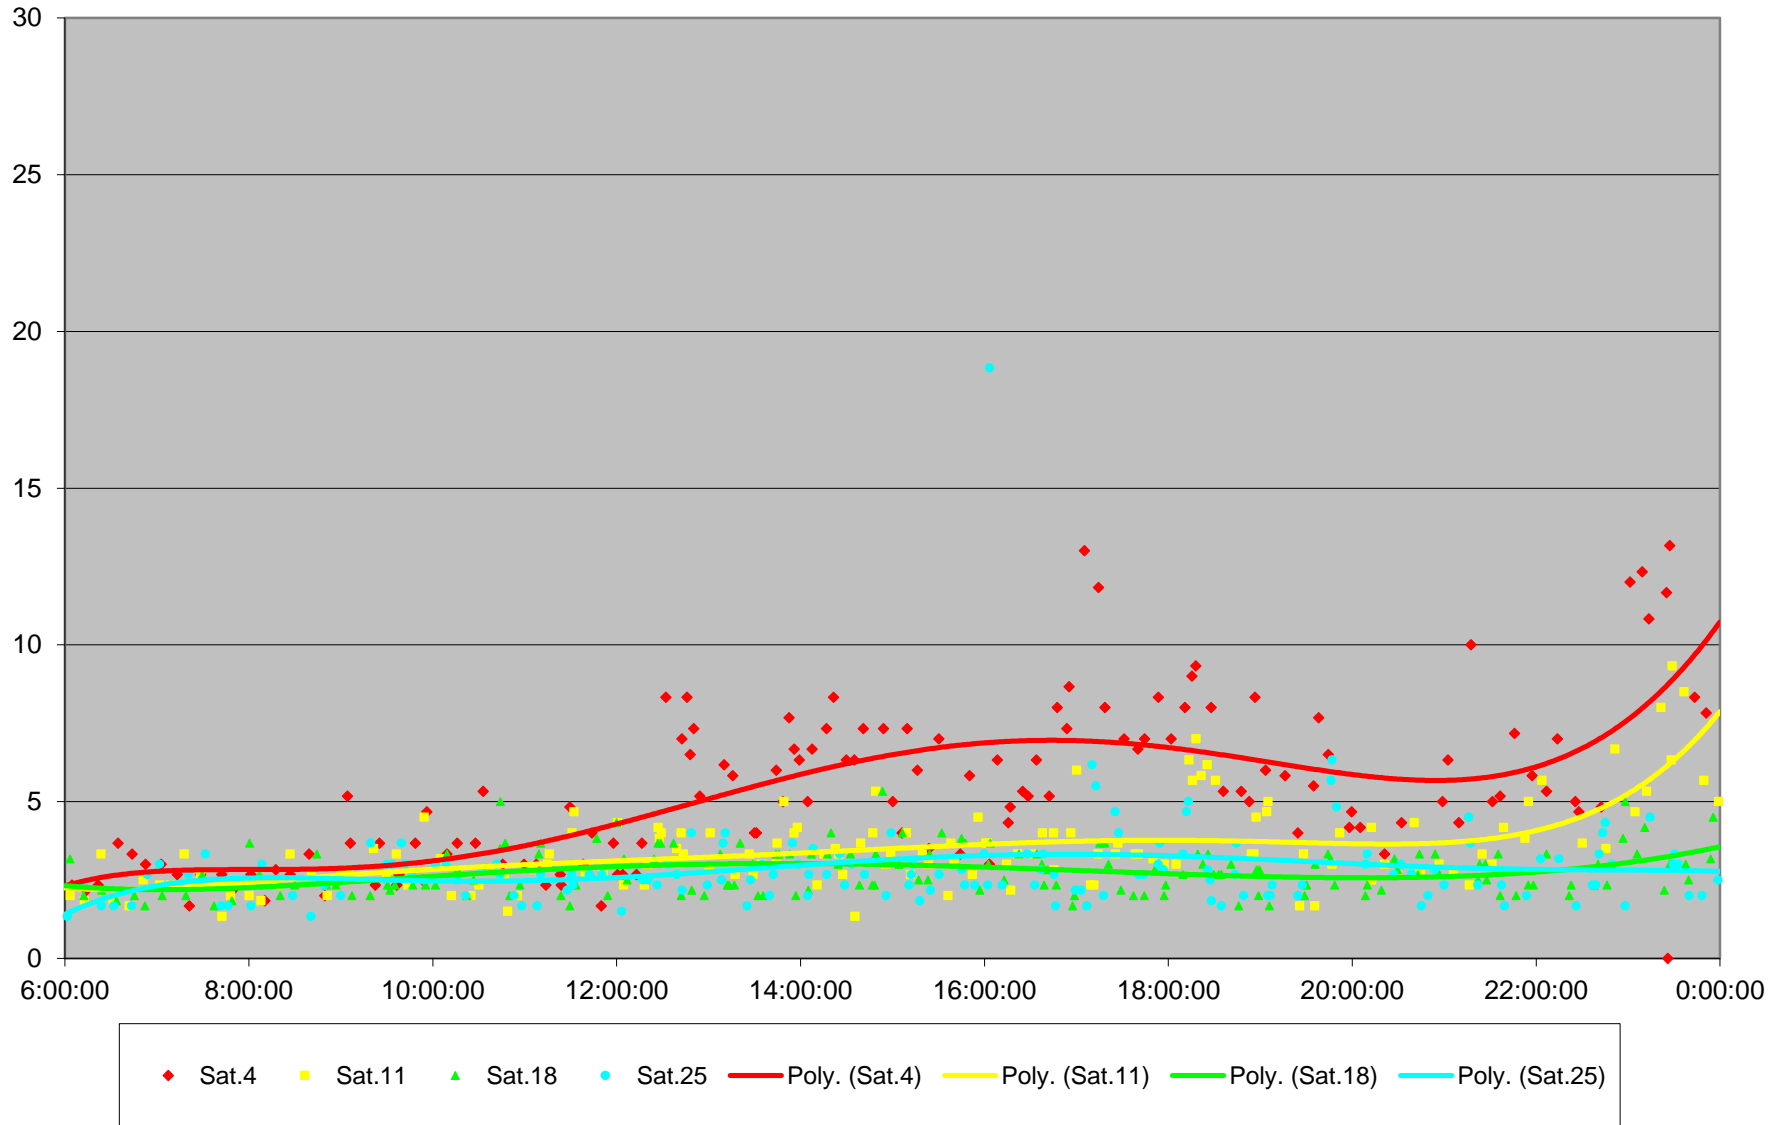

504 King Link Times From John To Spadina Westbound November 2017

504 King Link Times From John To Spadina Westbound November 2017

504 King Link Times From John To Spadina Westbound November 2017

504 King Link Times From John To Spadina Westbound November 2017

504 King Link Times From John To Spadina Westbound November 2017

504 King Link Times From John To Spadina Westbound November 2017

504 King Link Times From John To Spadina Westbound November 2017