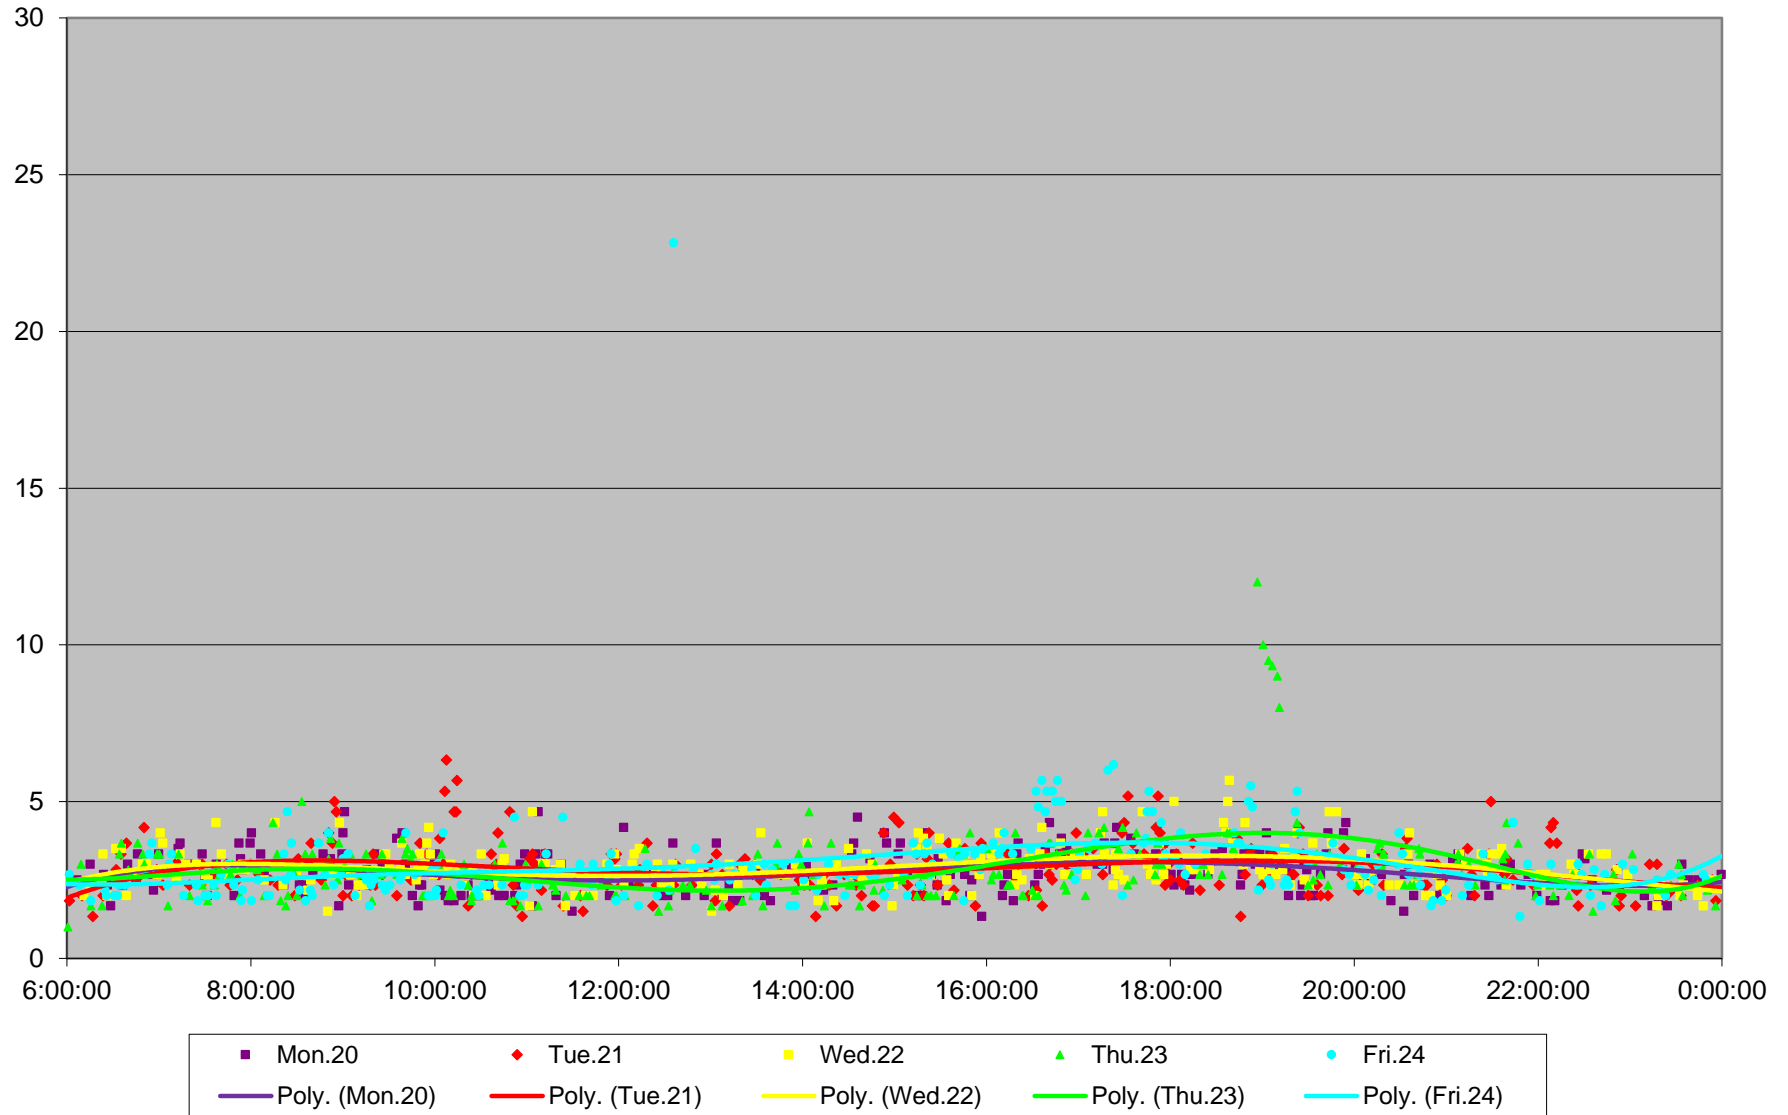

504 King Link Times From John To Spadina Westbound November 2017

504 King Link Times From John To Spadina Westbound November 2017

504 King Link Times From John To Spadina Westbound November 2017

504 King Link Times From John To Spadina Westbound November 2017

504 King Link Times From John To Spadina Westbound November 2017

504 King Link Times From John To Spadina Westbound November 2017

504 King Link Times From John To Spadina Westbound November 2017