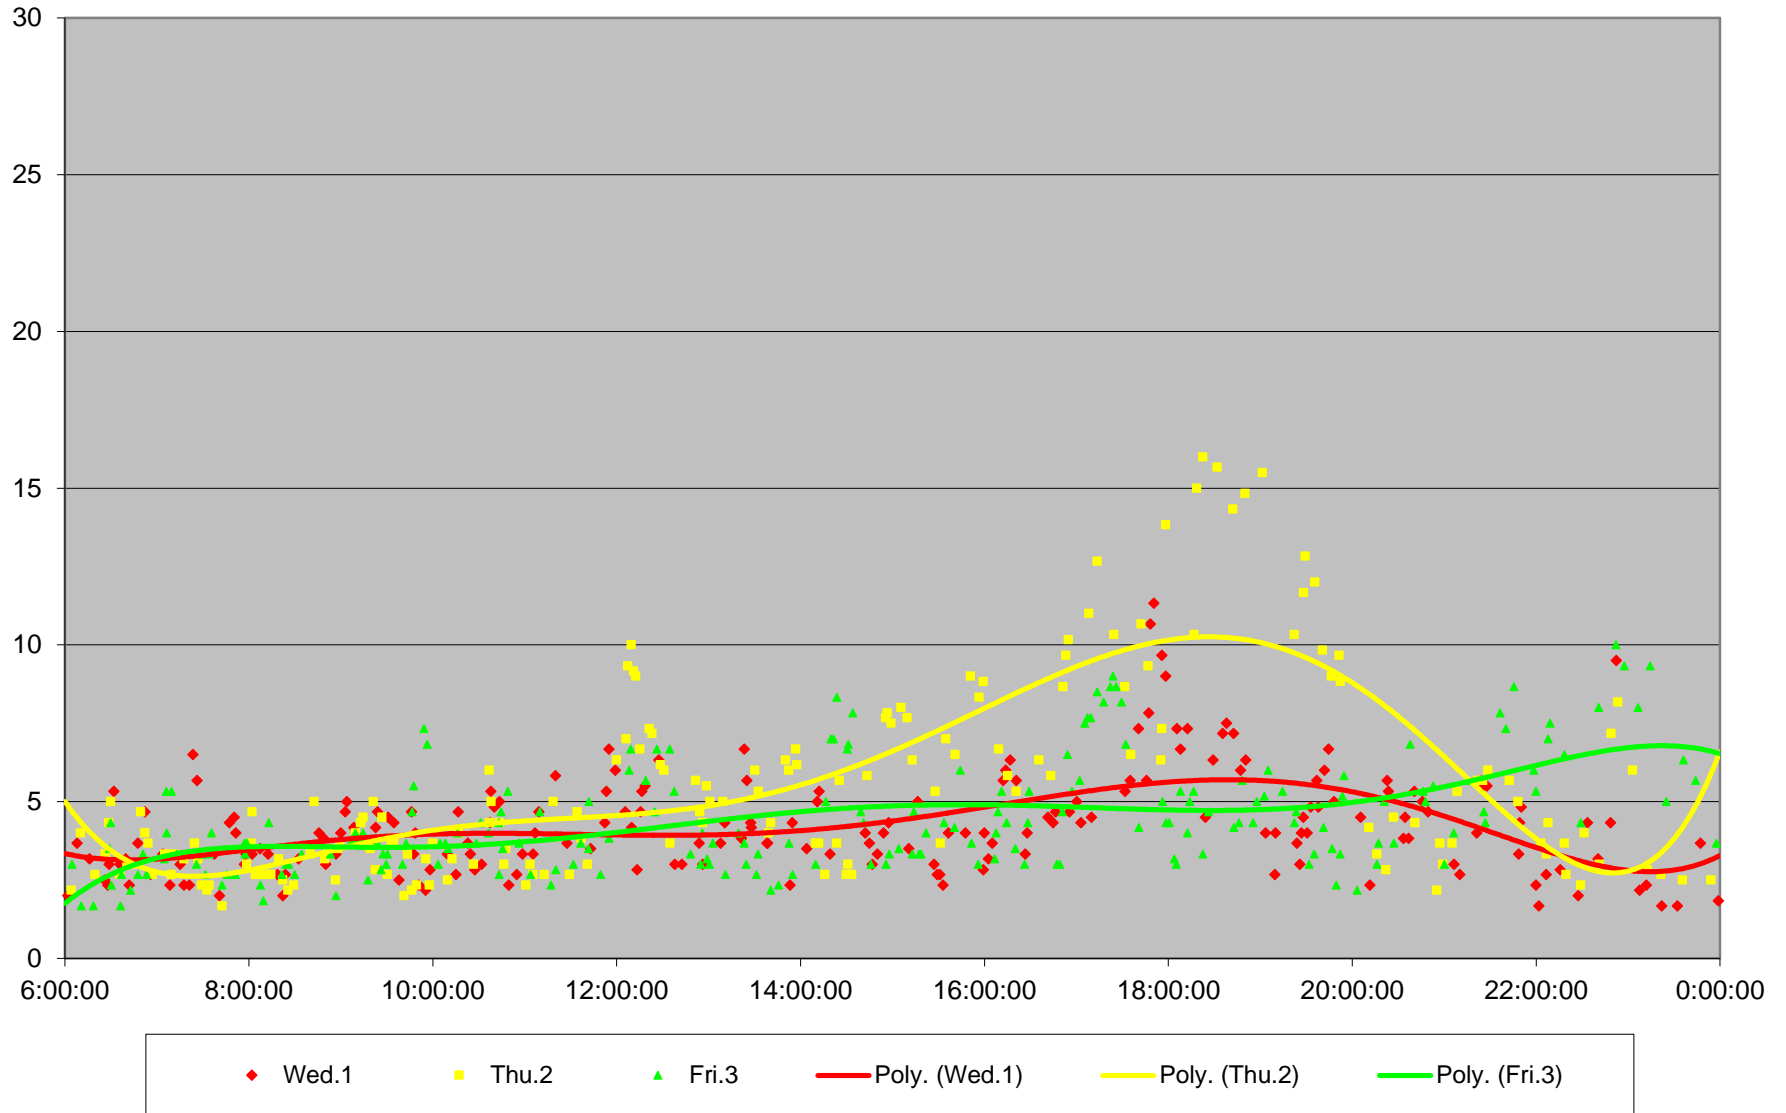

504 King Link Times From John To Spadina Westbound November 2017

504 King Link Times From John To Spadina Westbound November 2017

504 King Link Times From John To Spadina Westbound November 2017

504 King Link Times From John To Spadina Westbound November 2017

504 King Link Times From John To Spadina Westbound November 2017

504 King Link Times From John To Spadina Westbound November 2017

504 King Link Times From John To Spadina Westbound November 2017