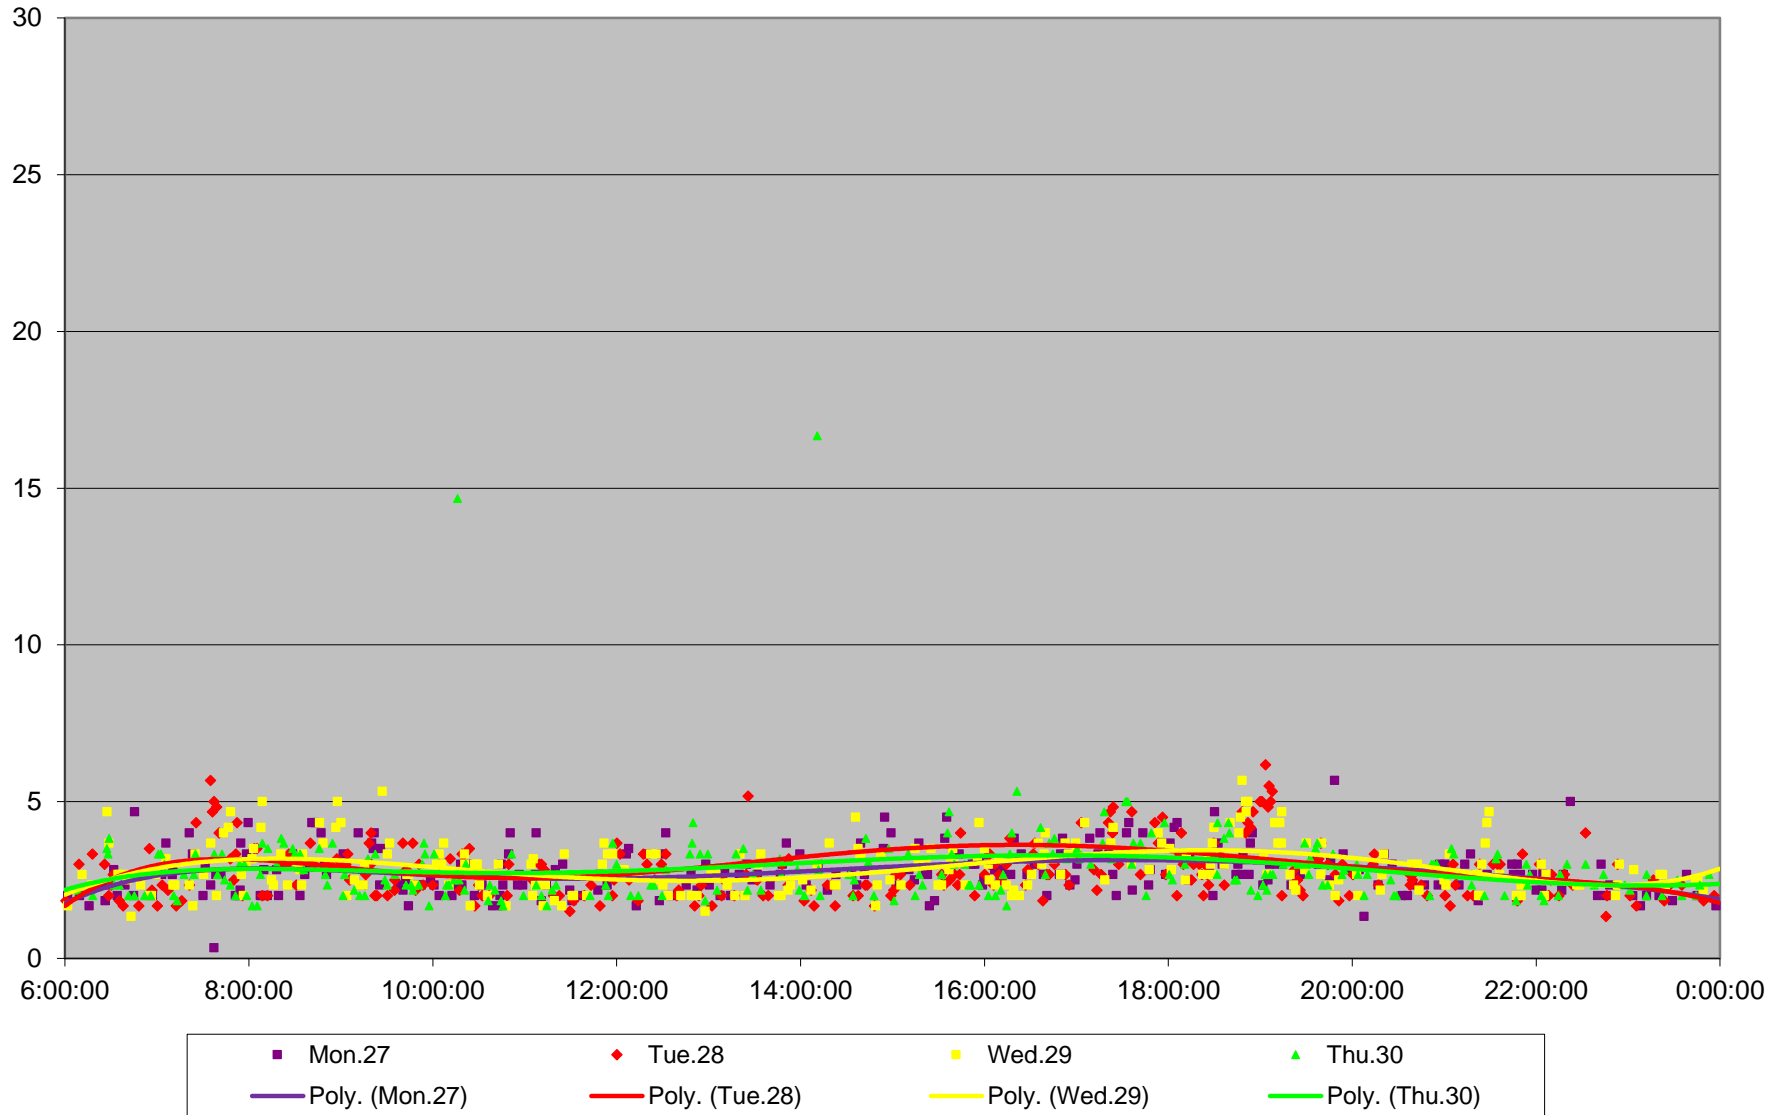

504 King Link Times From John To Spadina Westbound November 2017

504 King Link Times From John To Spadina Westbound November 2017

504 King Link Times From John To Spadina Westbound November 2017

504 King Link Times From John To Spadina Westbound November 2017

504 King Link Times From John To Spadina Westbound November 2017

504 King Link Times From John To Spadina Westbound November 2017

504 King Link Times From John To Spadina Westbound November 2017