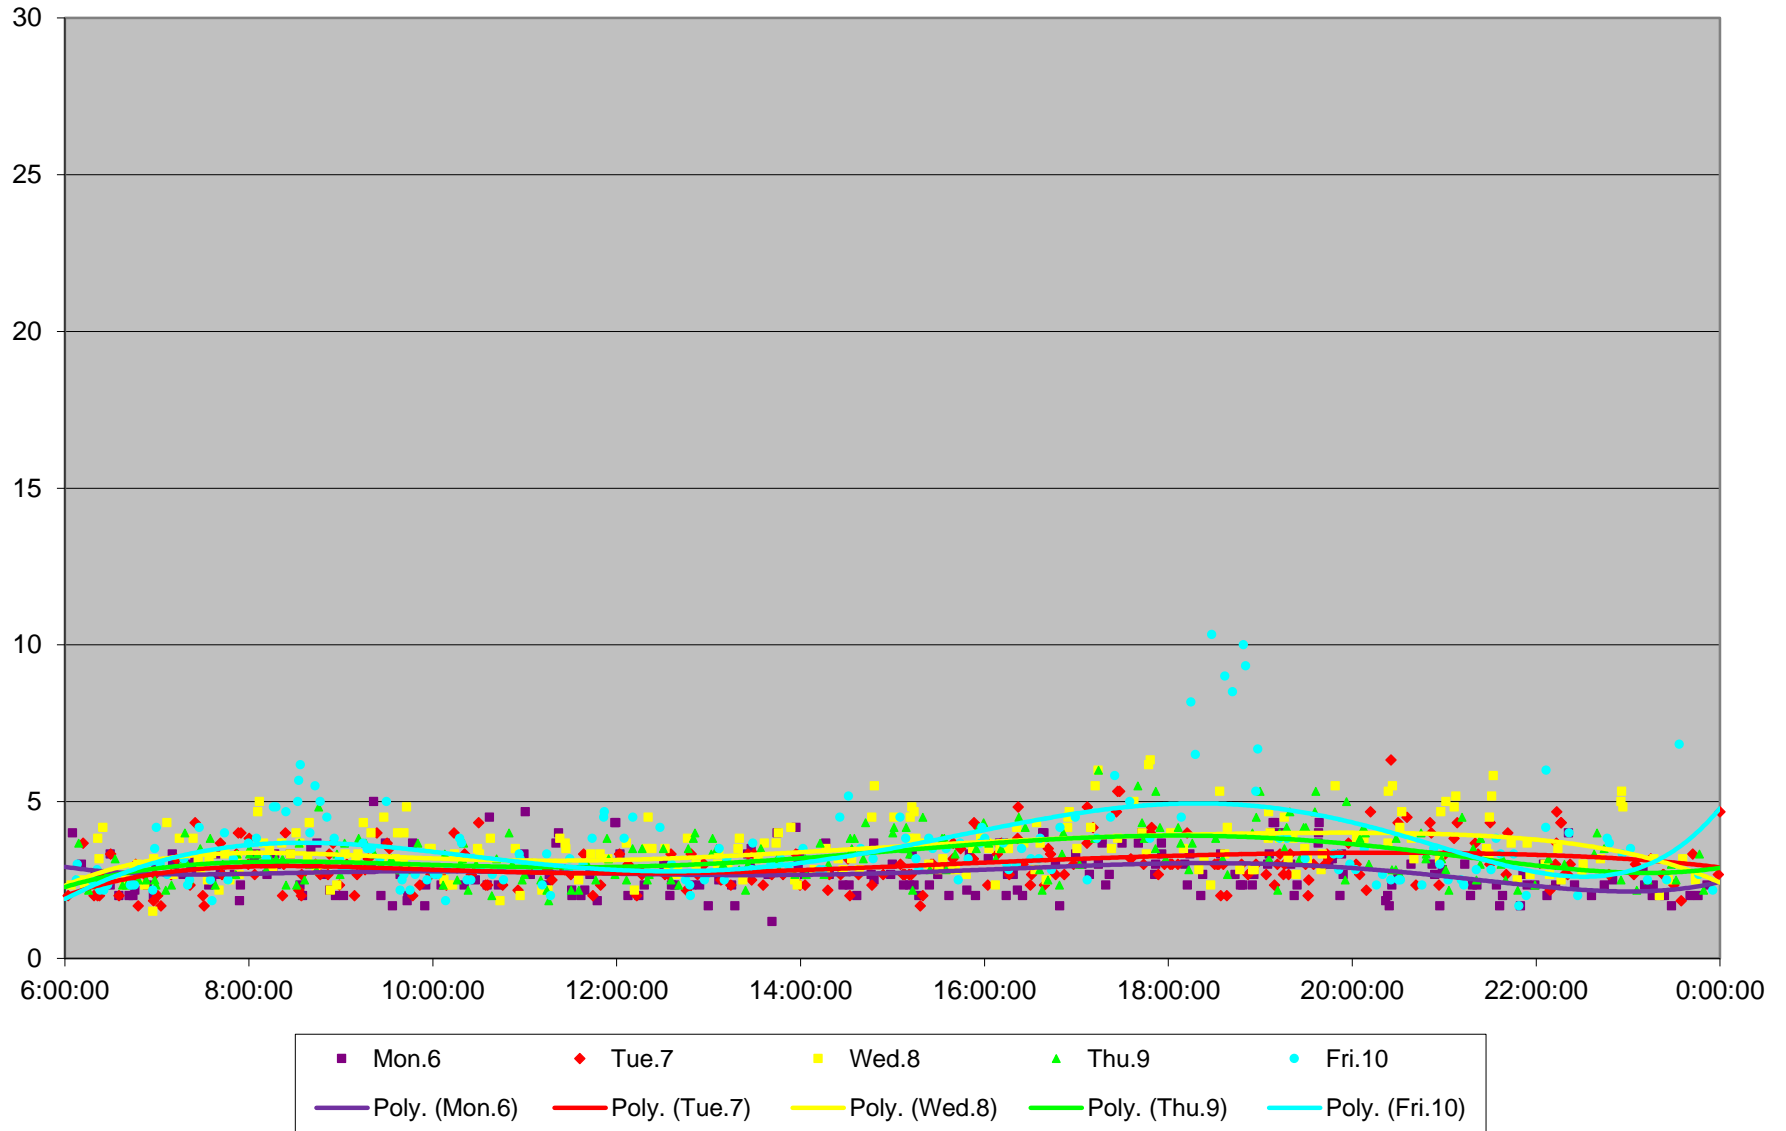

504 King Link Times From Jarvis To Yonge Westbound November 2017

504 King Link Times From Jarvis To Yonge Westbound November 2017

504 King Link Times From Jarvis To Yonge Westbound November 2017

504 King Link Times From Jarvis To Yonge Westbound November 2017

504 King Link Times From Jarvis To Yonge Westbound November 2017

504 King Link Times From Jarvis To Yonge Westbound November 2017

504 King Link Times From Jarvis To Yonge Westbound November 2017