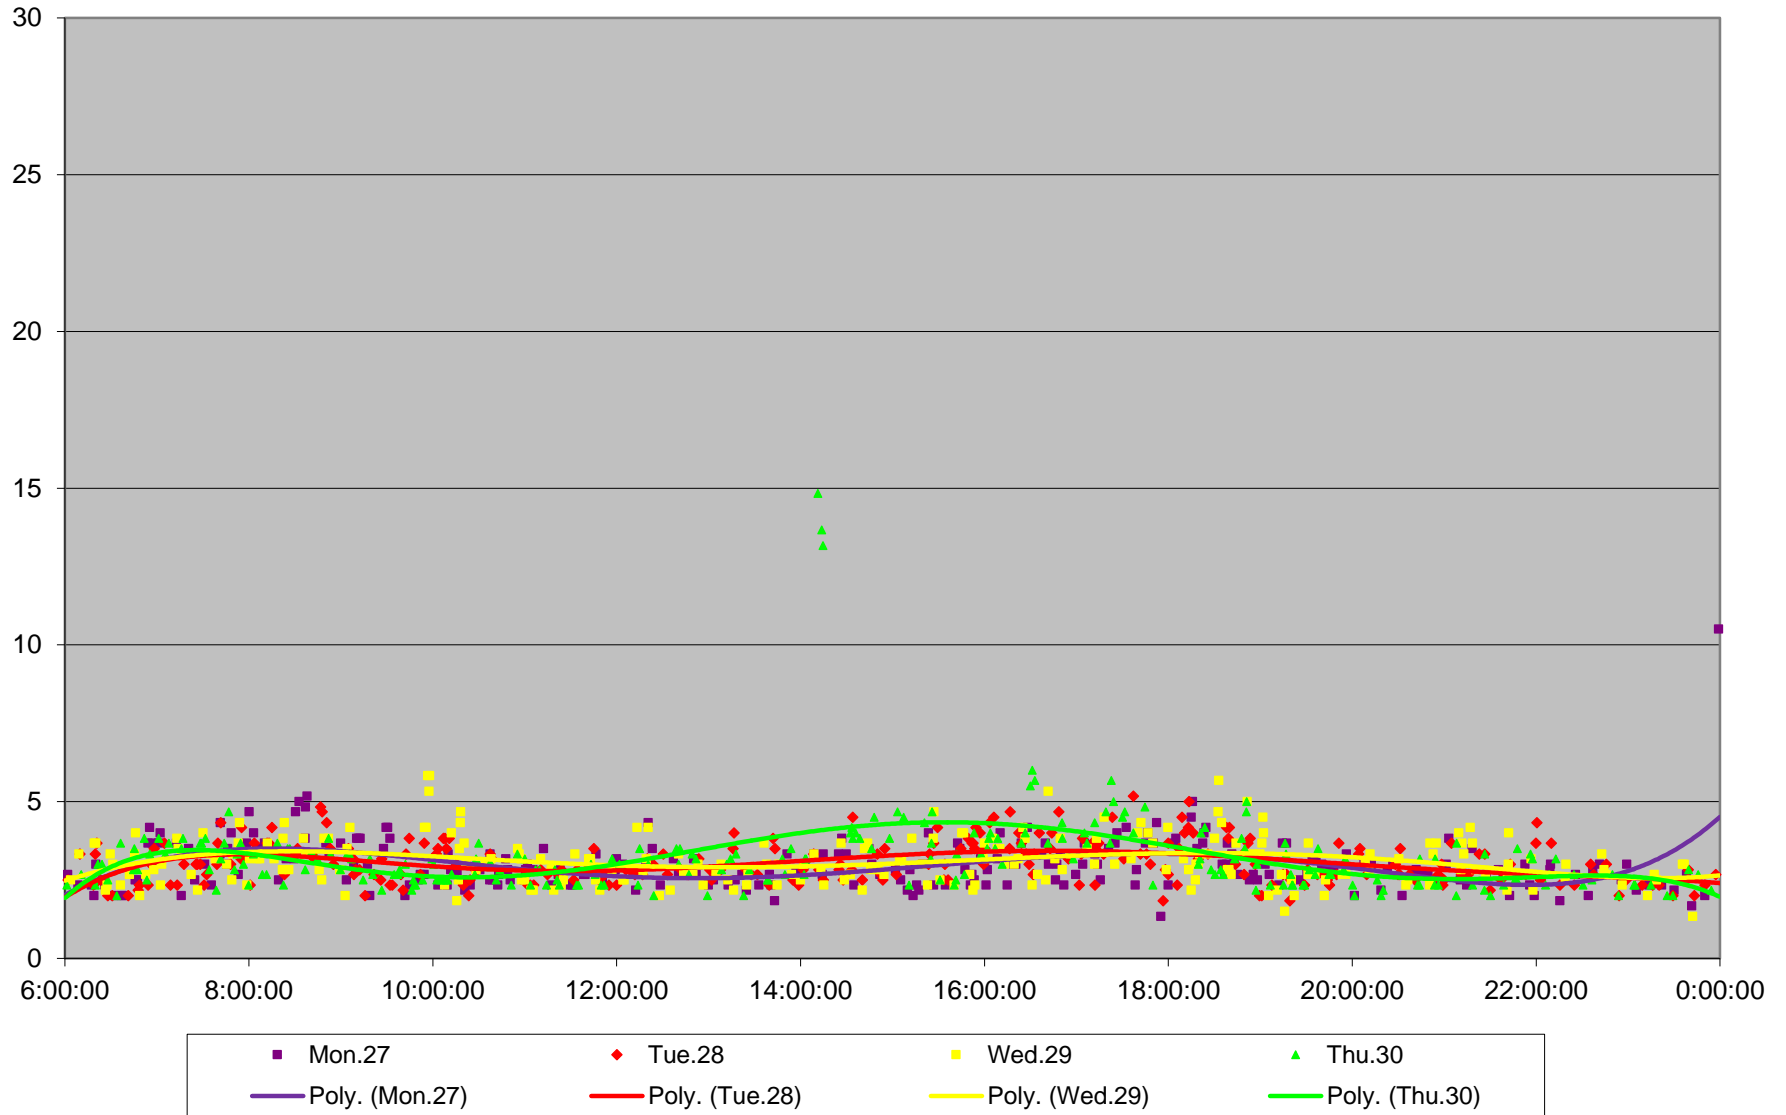

504 King Link Times From Jarvis To Yonge Westbound November 2017

504 King Link Times From Jarvis To Yonge Westbound November 2017

504 King Link Times From Jarvis To Yonge Westbound November 2017

504 King Link Times From Jarvis To Yonge Westbound November 2017

504 King Link Times From Jarvis To Yonge Westbound November 2017

504 King Link Times From Jarvis To Yonge Westbound November 2017

504 King Link Times From Jarvis To Yonge Westbound November 2017