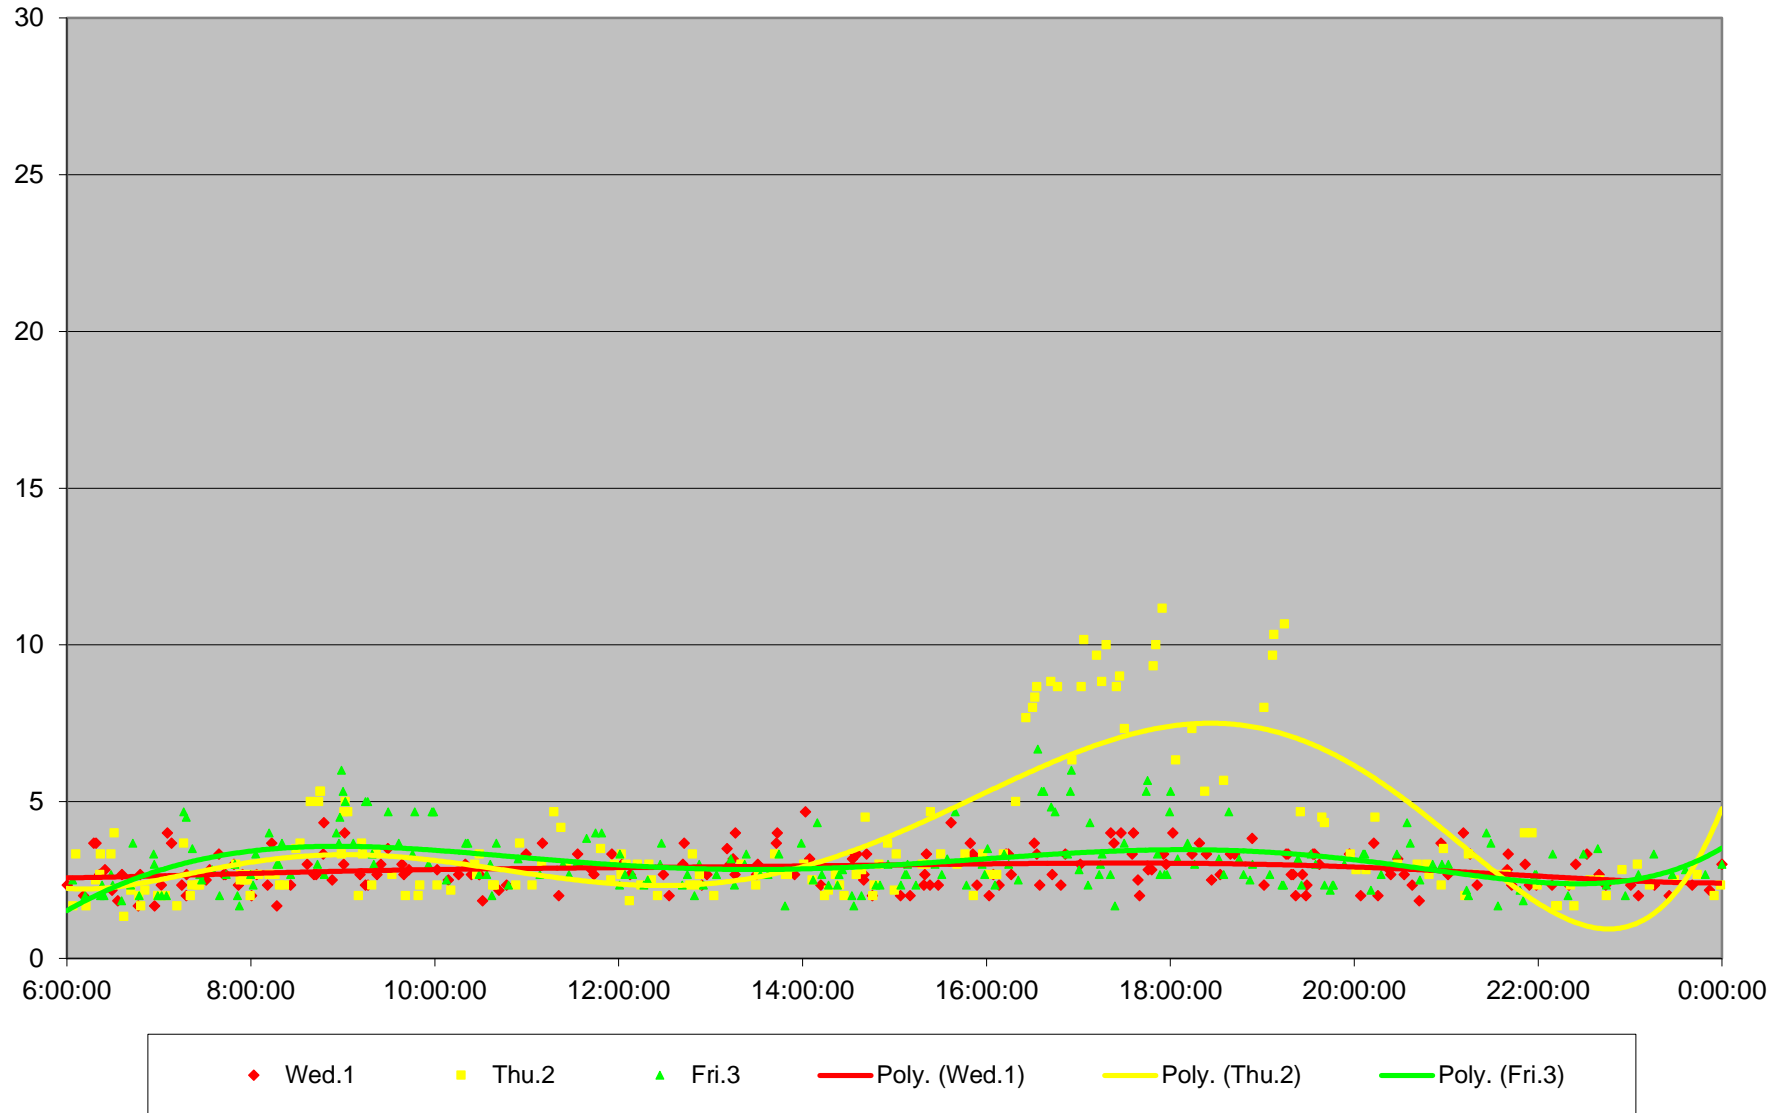

504 King Link Times From Jarvis To Yonge Westbound November 2017

504 King Link Times From Jarvis To Yonge Westbound November 2017

504 King Link Times From Jarvis To Yonge Westbound November 2017

504 King Link Times From Jarvis To Yonge Westbound November 2017

504 King Link Times From Jarvis To Yonge Westbound November 2017

504 King Link Times From Jarvis To Yonge Westbound November 2017

504 King Link Times From Jarvis To Yonge Westbound November 2017