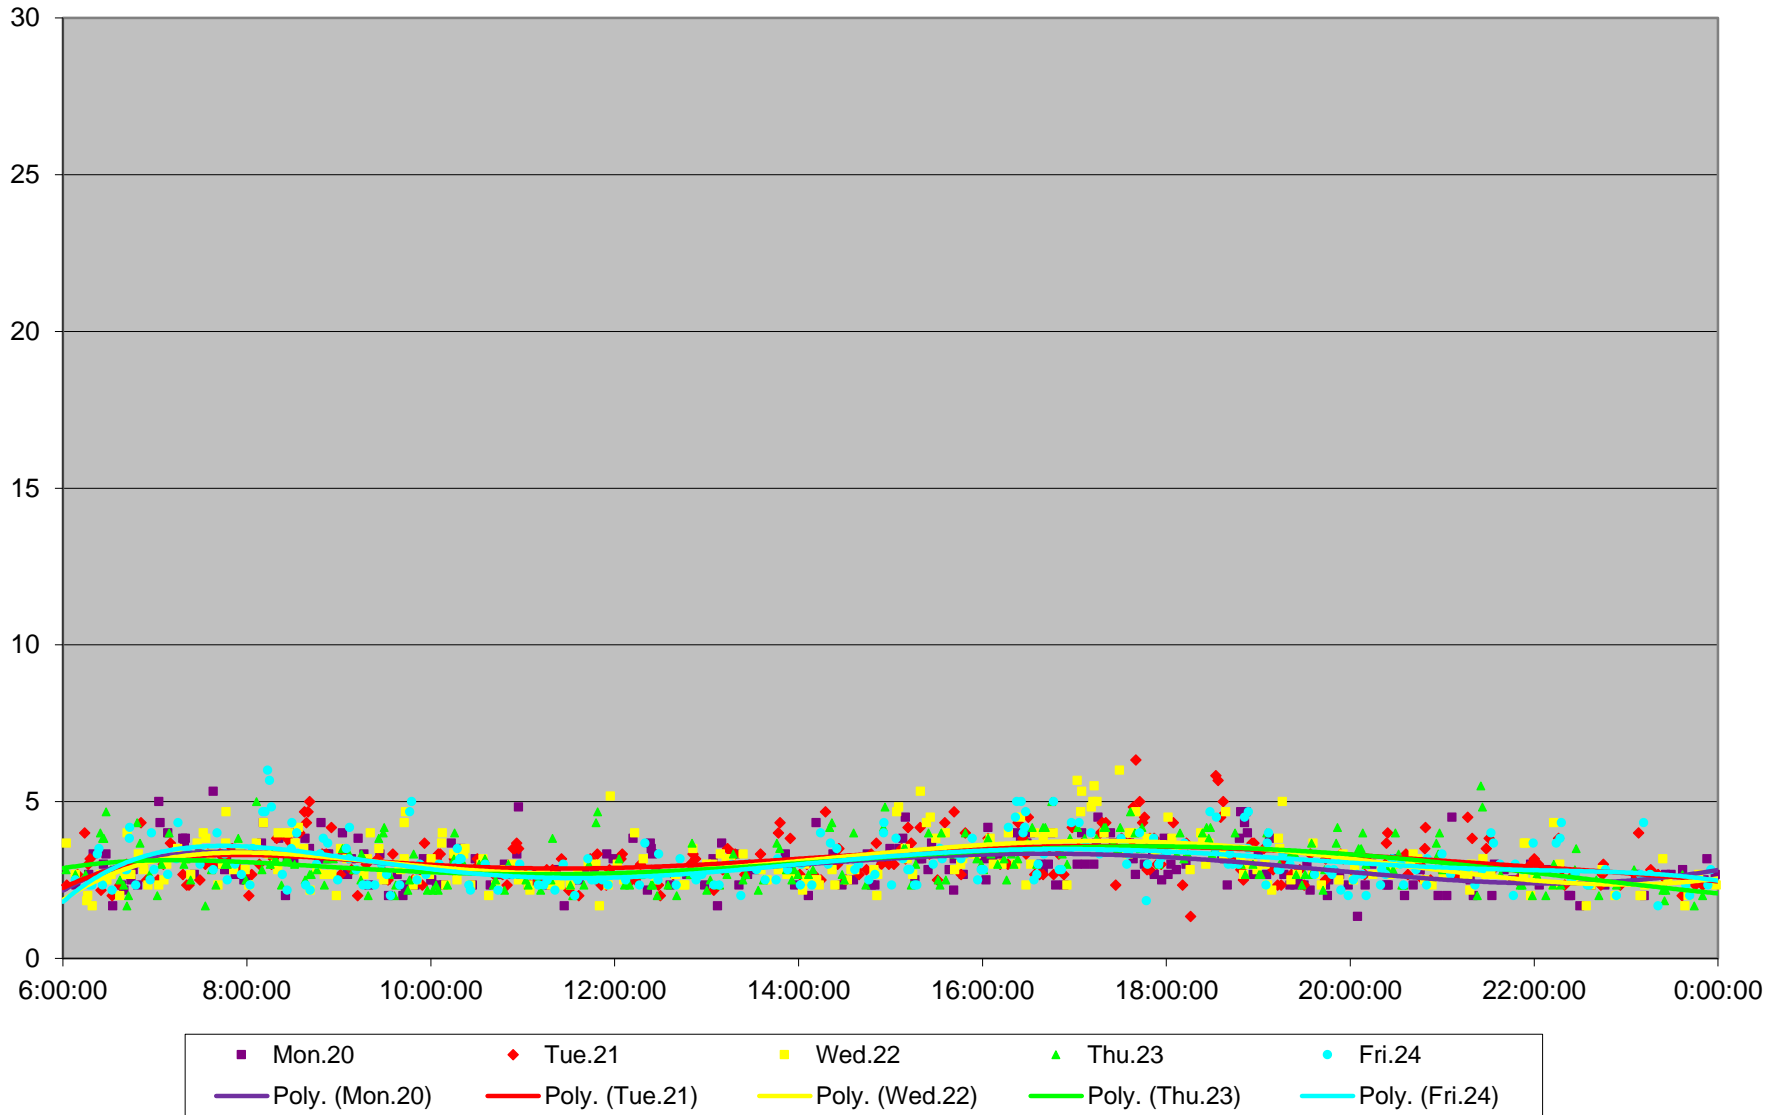

504 King Link Times From Jarvis To Yonge Westbound November 2017

504 King Link Times From Jarvis To Yonge Westbound November 2017

504 King Link Times From Jarvis To Yonge Westbound November 2017

504 King Link Times From Jarvis To Yonge Westbound November 2017

504 King Link Times From Jarvis To Yonge Westbound November 2017

504 King Link Times From Jarvis To Yonge Westbound November 2017

504 King Link Times From Jarvis To Yonge Westbound November 2017