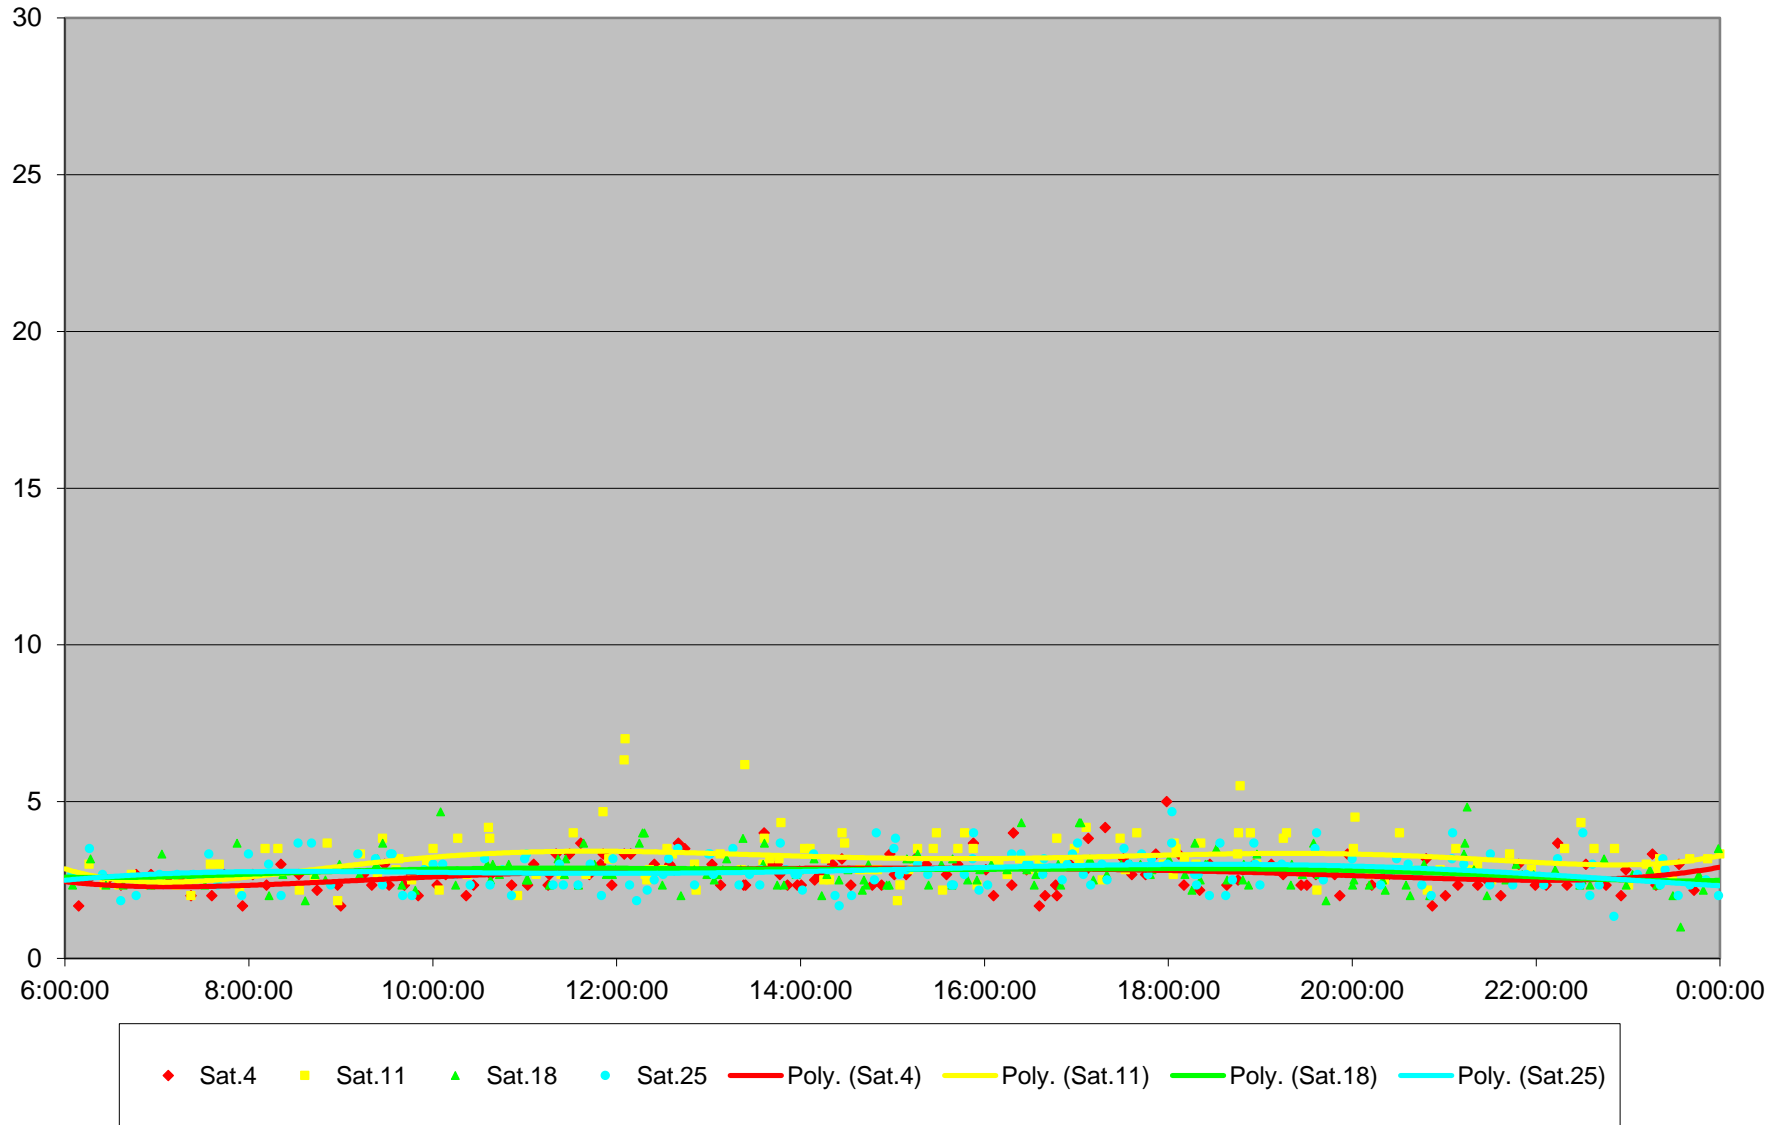

504 King Link Times From Jarvis To Yonge Westbound November 2017

504 King Link Times From Jarvis To Yonge Westbound November 2017

504 King Link Times From Jarvis To Yonge Westbound November 2017

504 King Link Times From Jarvis To Yonge Westbound November 2017

504 King Link Times From Jarvis To Yonge Westbound November 2017

504 King Link Times From Jarvis To Yonge Westbound November 2017

504 King Link Times From Jarvis To Yonge Westbound November 2017