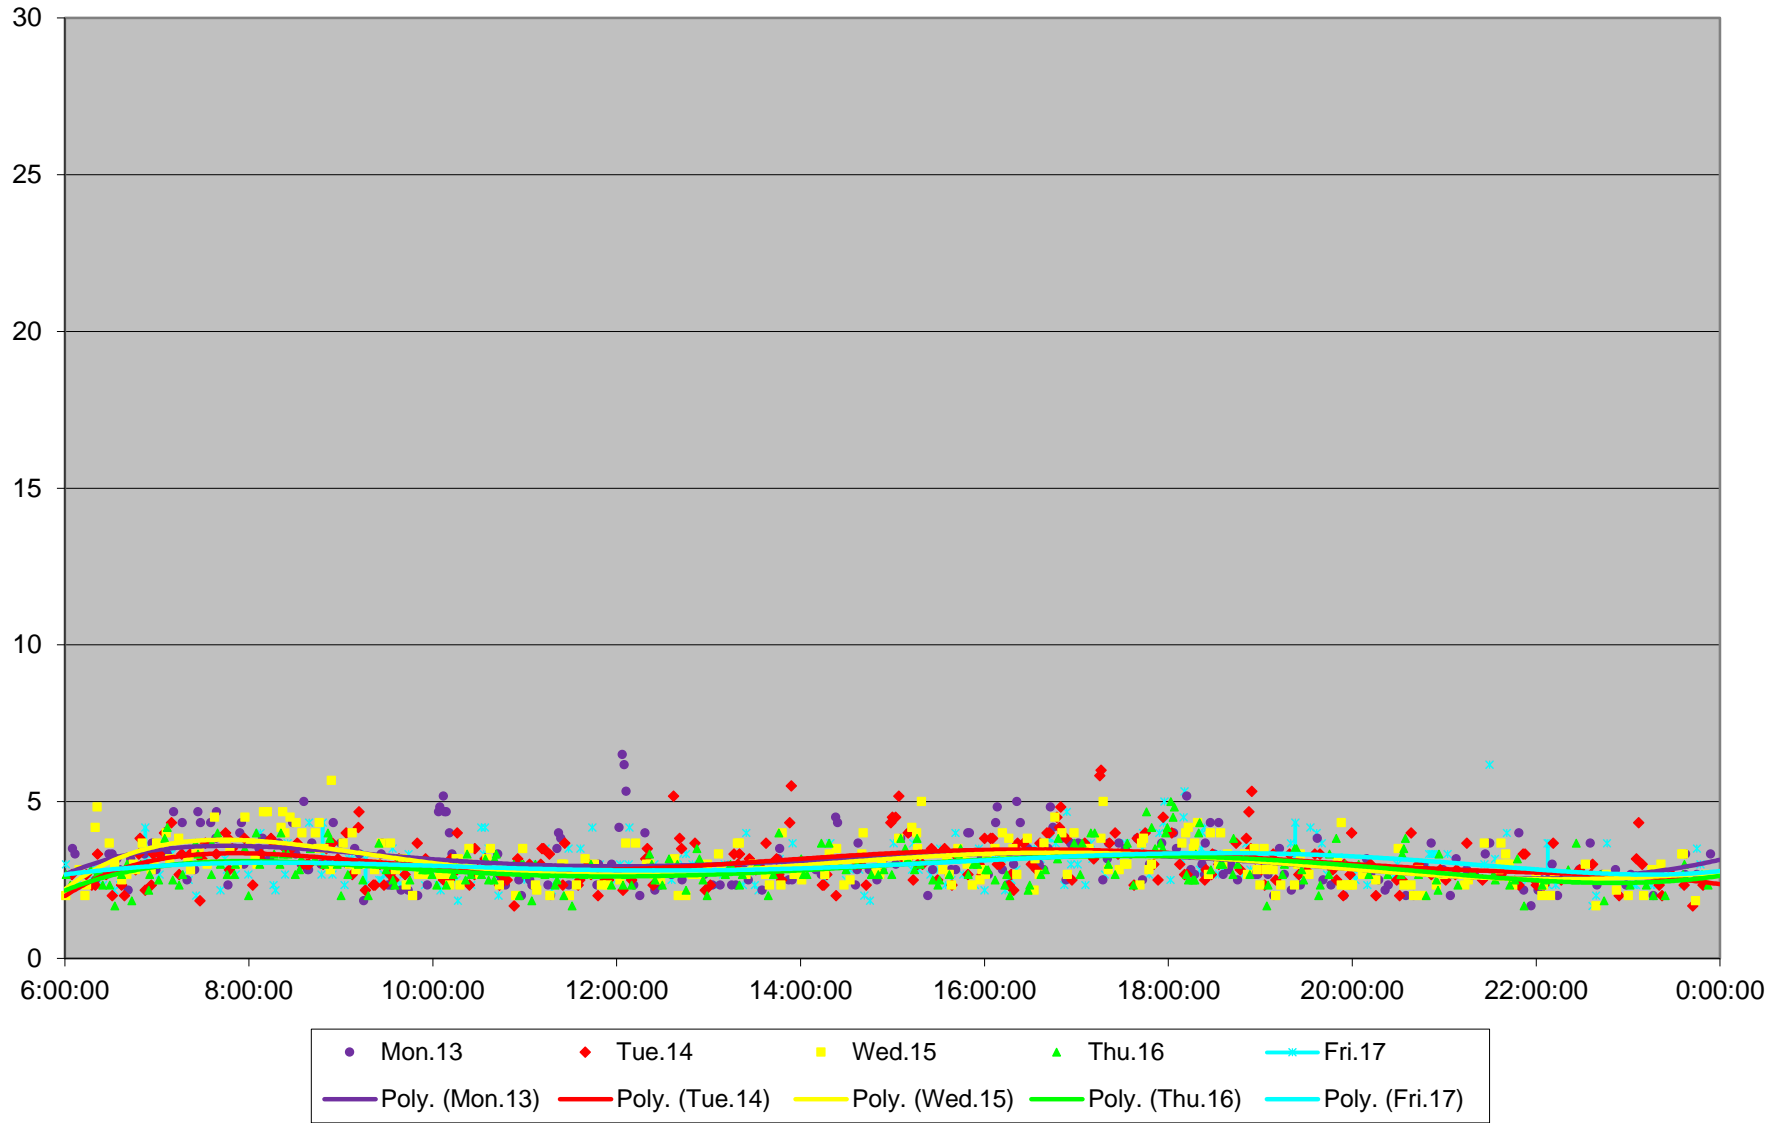

504 King Link Times From Jarvis To Yonge Westbound November 2017

504 King Link Times From Jarvis To Yonge Westbound November 2017

504 King Link Times From Jarvis To Yonge Westbound November 2017

504 King Link Times From Jarvis To Yonge Westbound November 2017

504 King Link Times From Jarvis To Yonge Westbound November 2017

504 King Link Times From Jarvis To Yonge Westbound November 2017

504 King Link Times From Jarvis To Yonge Westbound November 2017