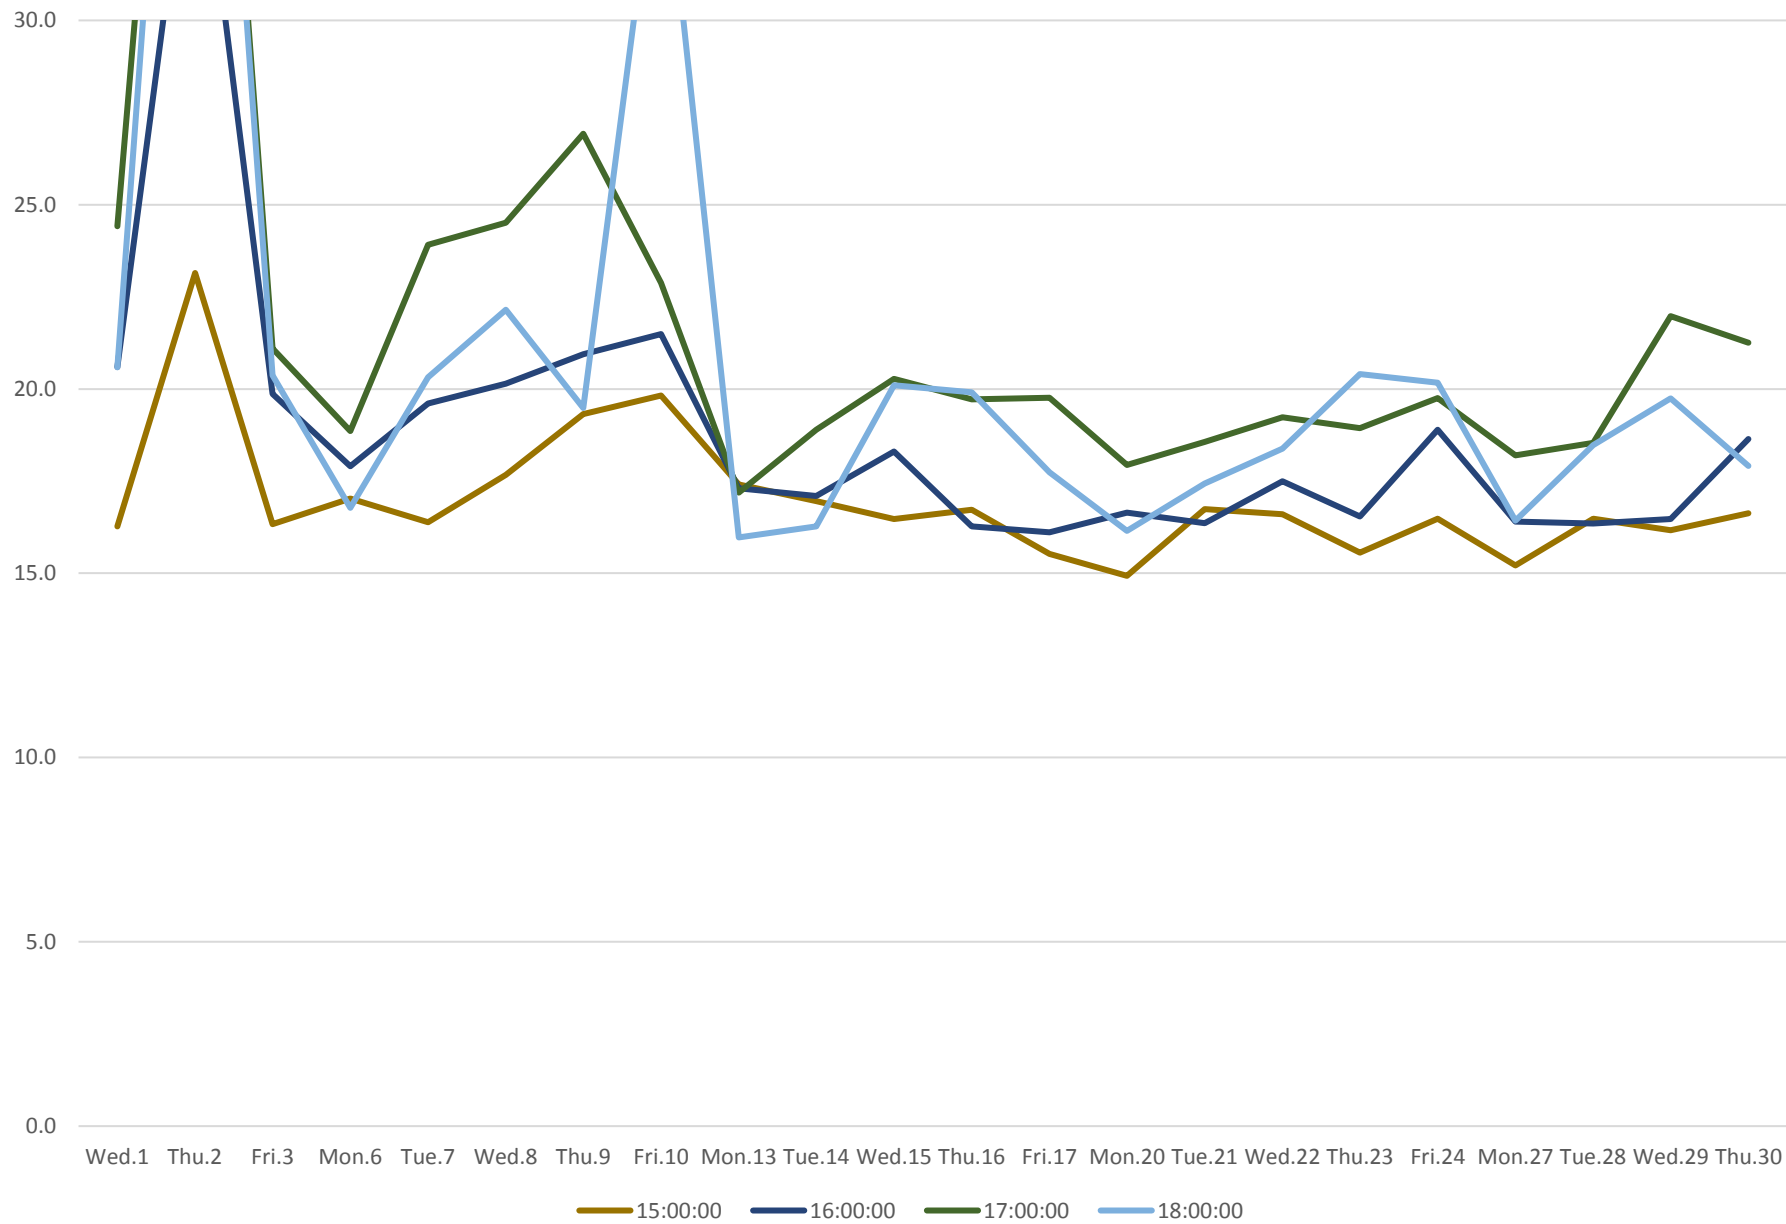

504 King Link Times From Jarvis To Bathurst Westbound November 2017 AM Peak Averages

504 King Link Times From Jarvis To Bathurst Westbound November 2017 Midday Averages

504 King Link Times From Jarvis To Bathurst Westbound November 2017 PM Peak Averages

504 King Link Times From Jarvis To Bathurst Westbound November 2017 Evening Averages

504 King Link Times From Jarvis To Bathurst Westbound November 2017 Saturday Averages

504 King Link Times From Jarvis To Bathurst Westbound November 2017 Sunday Averages