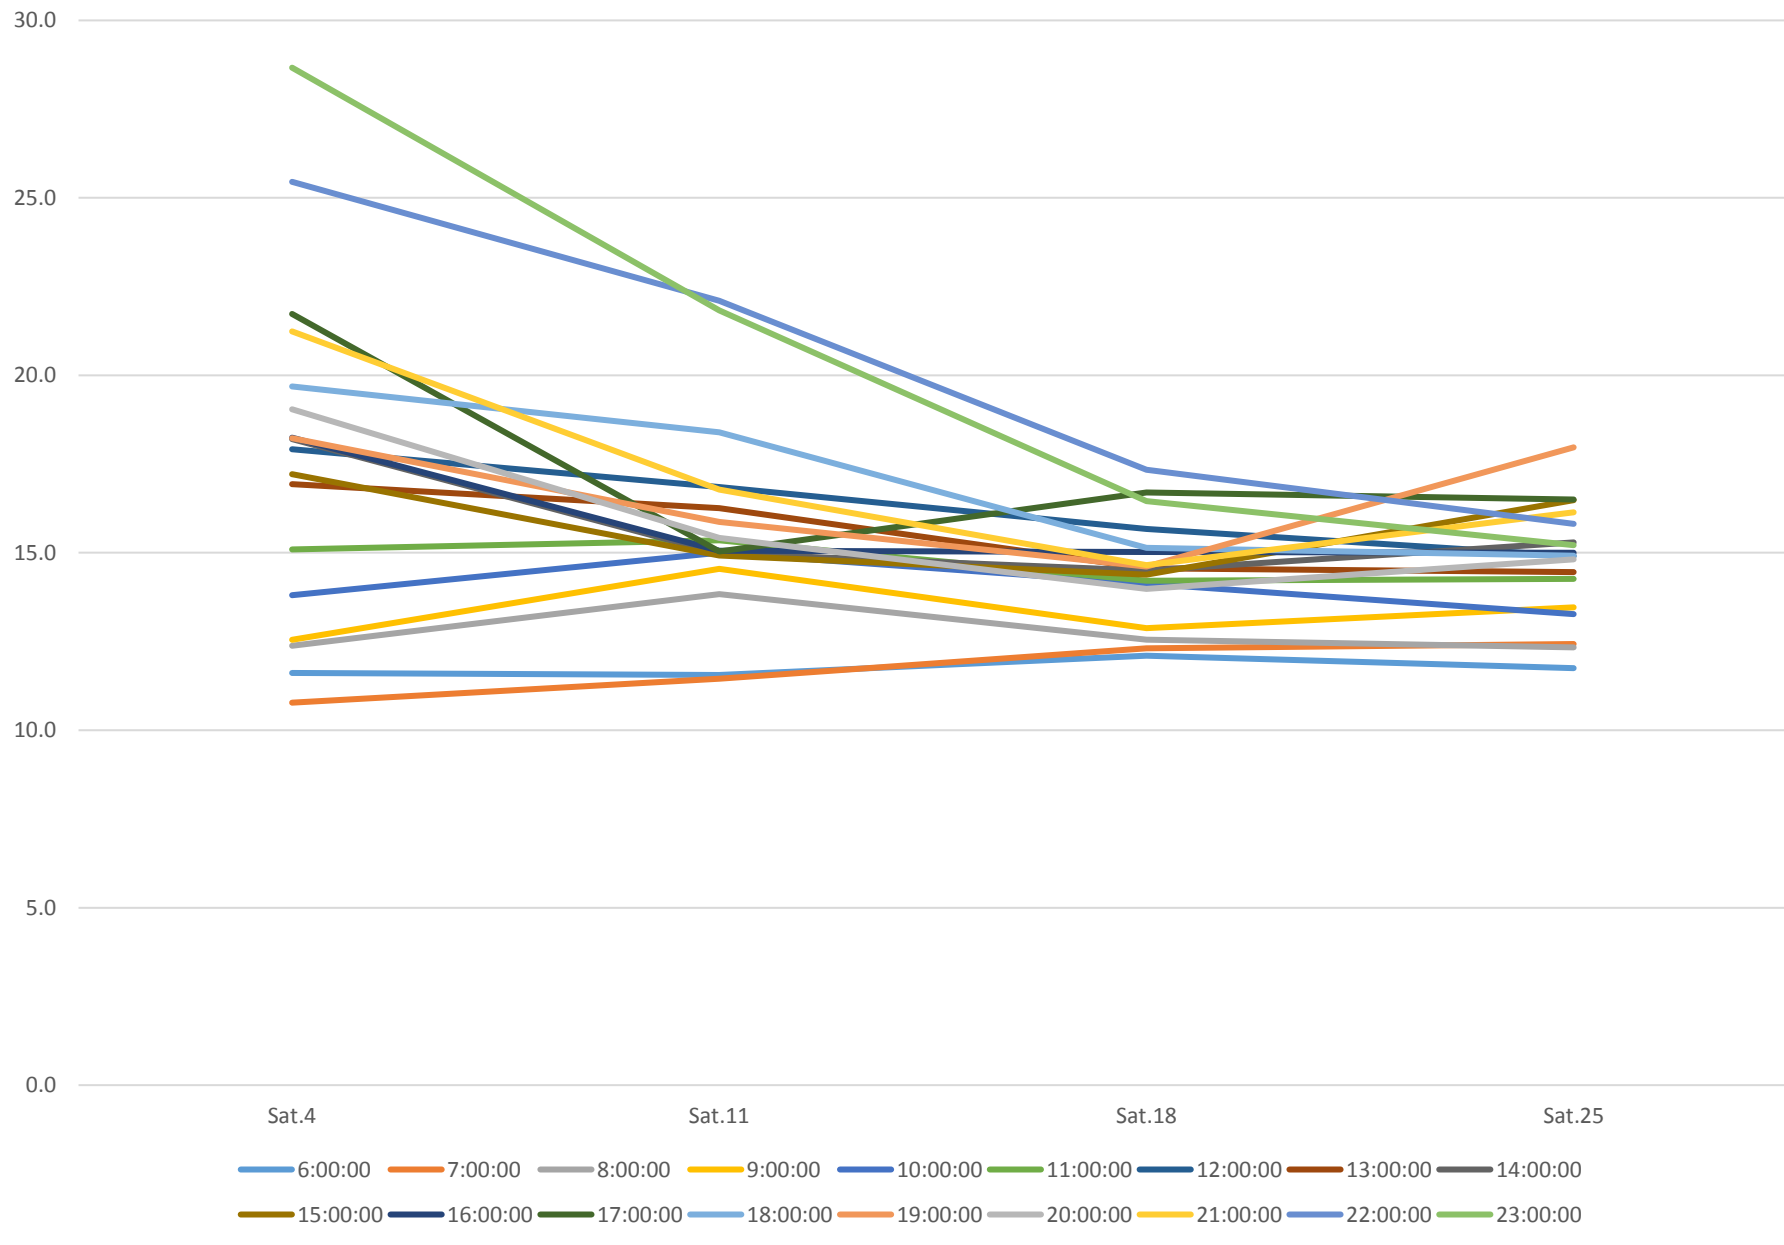

504 King Link Times From Jarvis To Bathurst Westbound November 2017 AM Peak Averages

504 King Link Times From Jarvis To Bathurst Westbound November 2017 Midday Averages

504 King Link Times From Jarvis To Bathurst Westbound November 2017 PM Peak Averages

504 King Link Times From Jarvis To Bathurst Westbound November 2017 Evening Averages

504 King Link Times From Jarvis To Bathurst Westbound November 2017 Saturday Averages

504 King Link Times From Jarvis To Bathurst Westbound November 2017 Sunday Averages