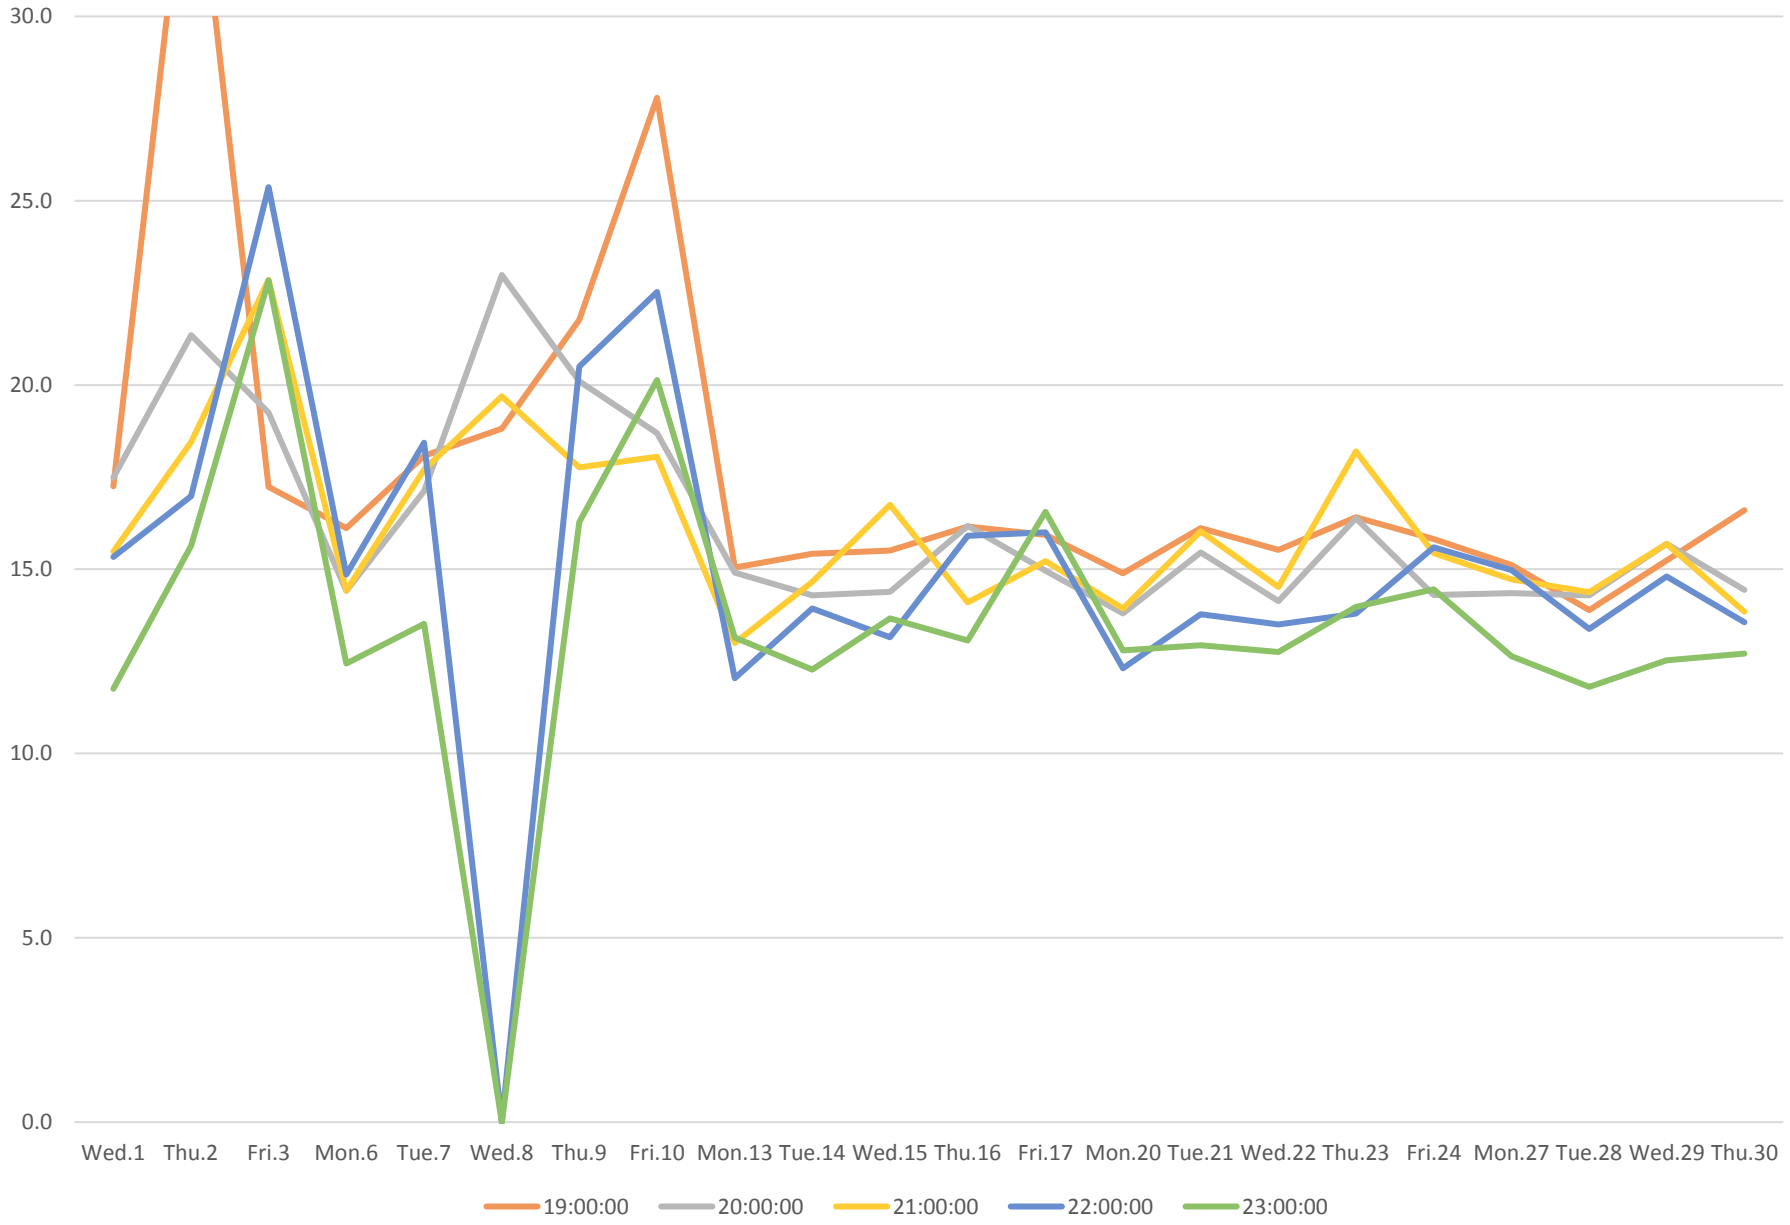

504 King Link Times From Jarvis To Bathurst Westbound November 2017 AM Peak Averages

504 King Link Times From Jarvis To Bathurst Westbound November 2017 Midday Averages

504 King Link Times From Jarvis To Bathurst Westbound November 2017 PM Peak Averages

504 King Link Times From Jarvis To Bathurst Westbound November 2017 Evening Averages

504 King Link Times From Jarvis To Bathurst Westbound November 2017 Saturday Averages

504 King Link Times From Jarvis To Bathurst Westbound November 2017 Sunday Averages