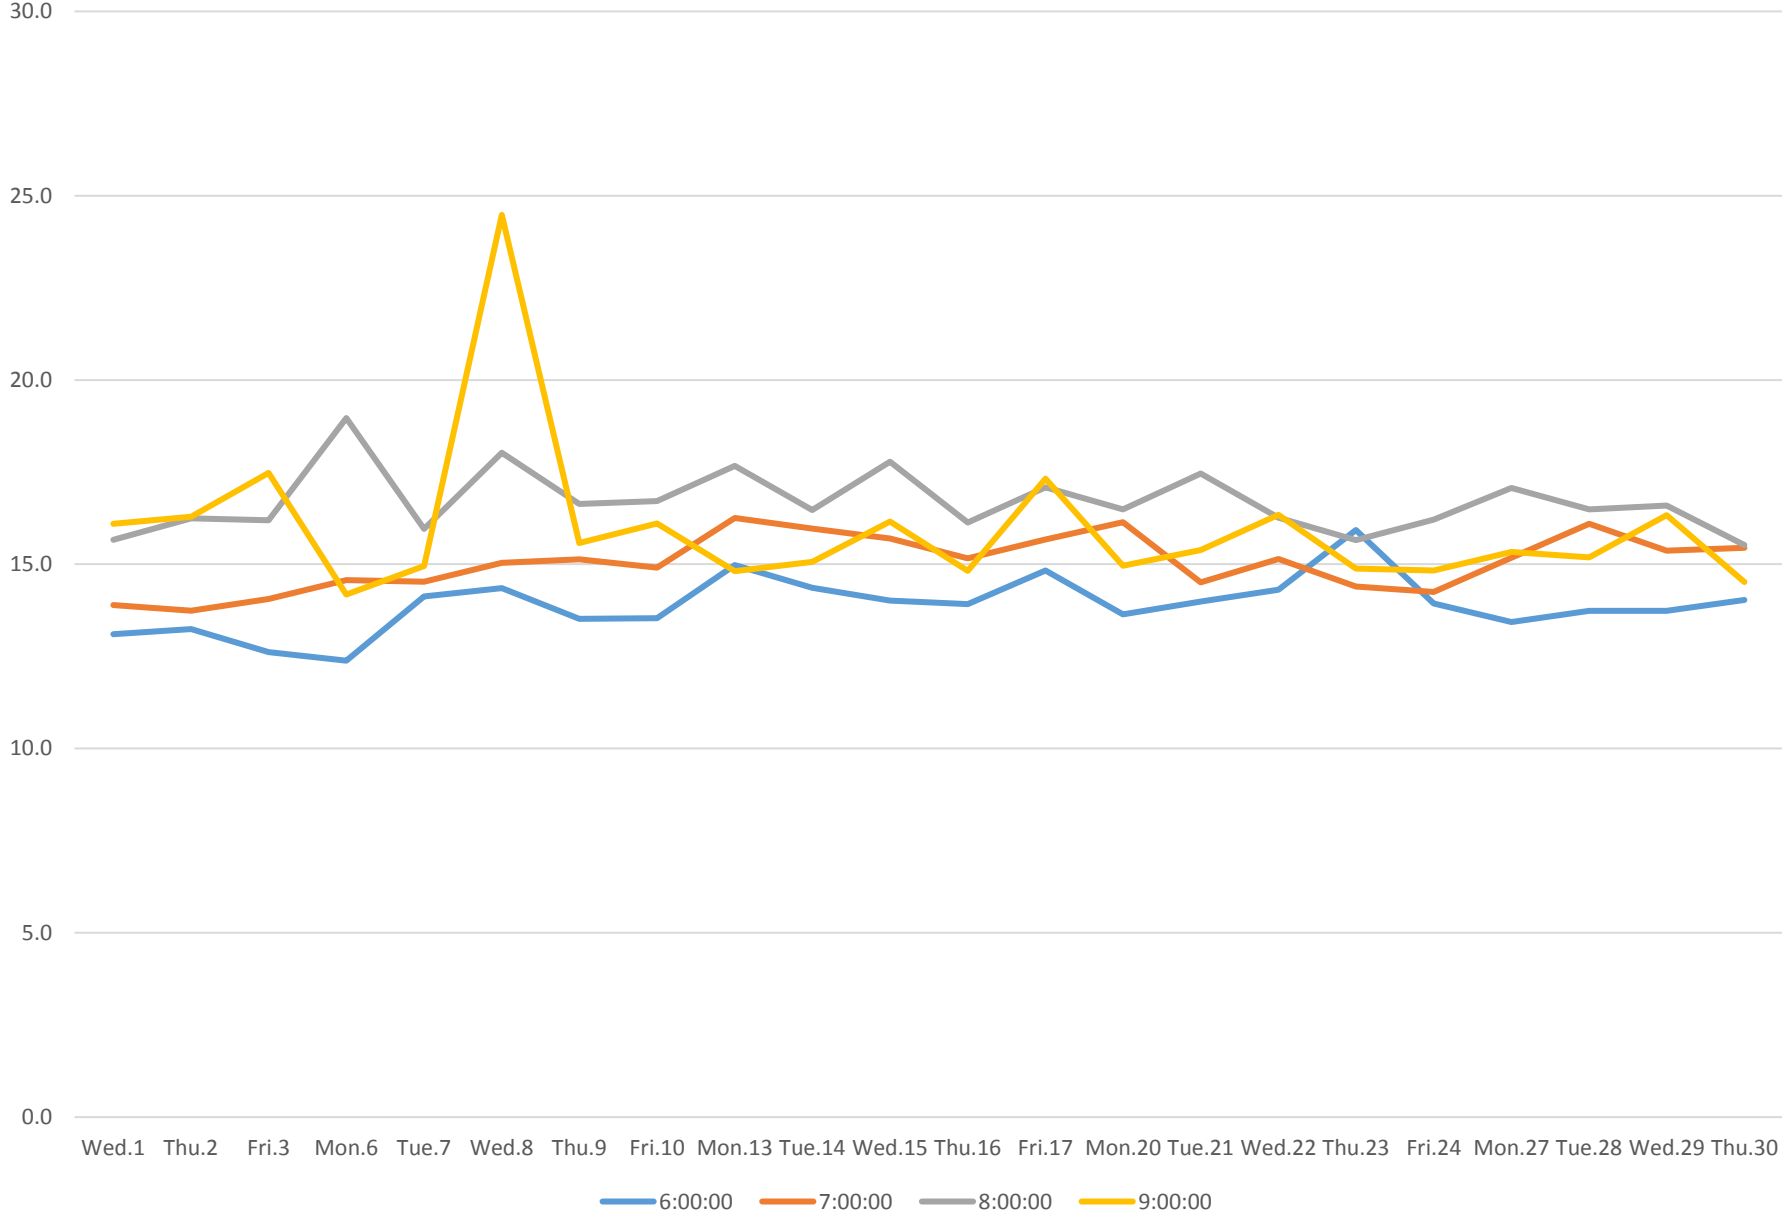

504 King Link Times From Jarvis To Bathurst Westbound November 2017 AM Peak Averages

504 King Link Times From Jarvis To Bathurst Westbound November 2017 Midday Averages

504 King Link Times From Jarvis To Bathurst Westbound November 2017 PM Peak Averages

504 King Link Times From Jarvis To Bathurst Westbound November 2017 Evening Averages

504 King Link Times From Jarvis To Bathurst Westbound November 2017 Saturday Averages

504 King Link Times From Jarvis To Bathurst Westbound November 2017 Sunday Averages