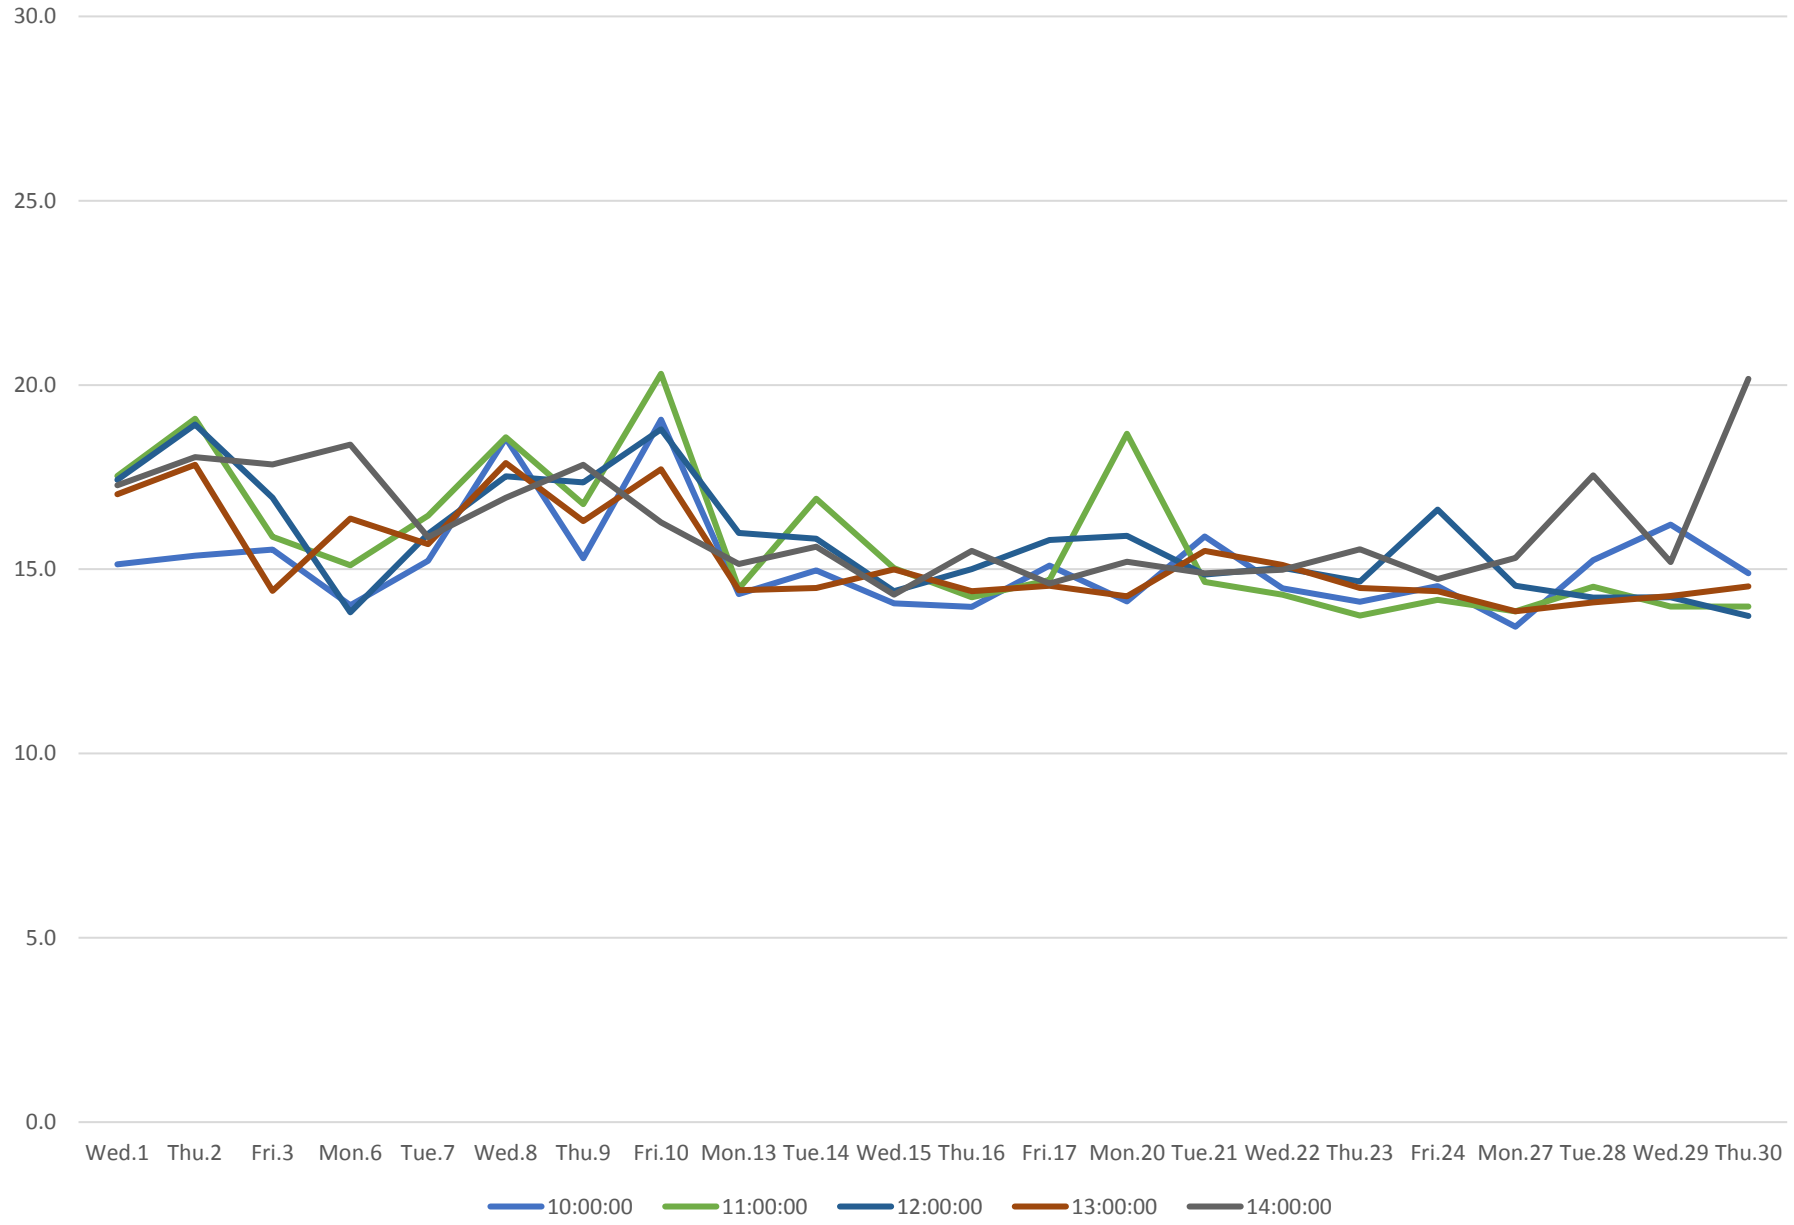

504 King Link Times From Jarvis To Bathurst Westbound November 2017 AM Peak Averages

504 King Link Times From Jarvis To Bathurst Westbound November 2017 Midday Averages

504 King Link Times From Jarvis To Bathurst Westbound November 2017 PM Peak Averages

504 King Link Times From Jarvis To Bathurst Westbound November 2017 Evening Averages

504 King Link Times From Jarvis To Bathurst Westbound November 2017 Saturday Averages

504 King Link Times From Jarvis To Bathurst Westbound November 2017 Sunday Averages