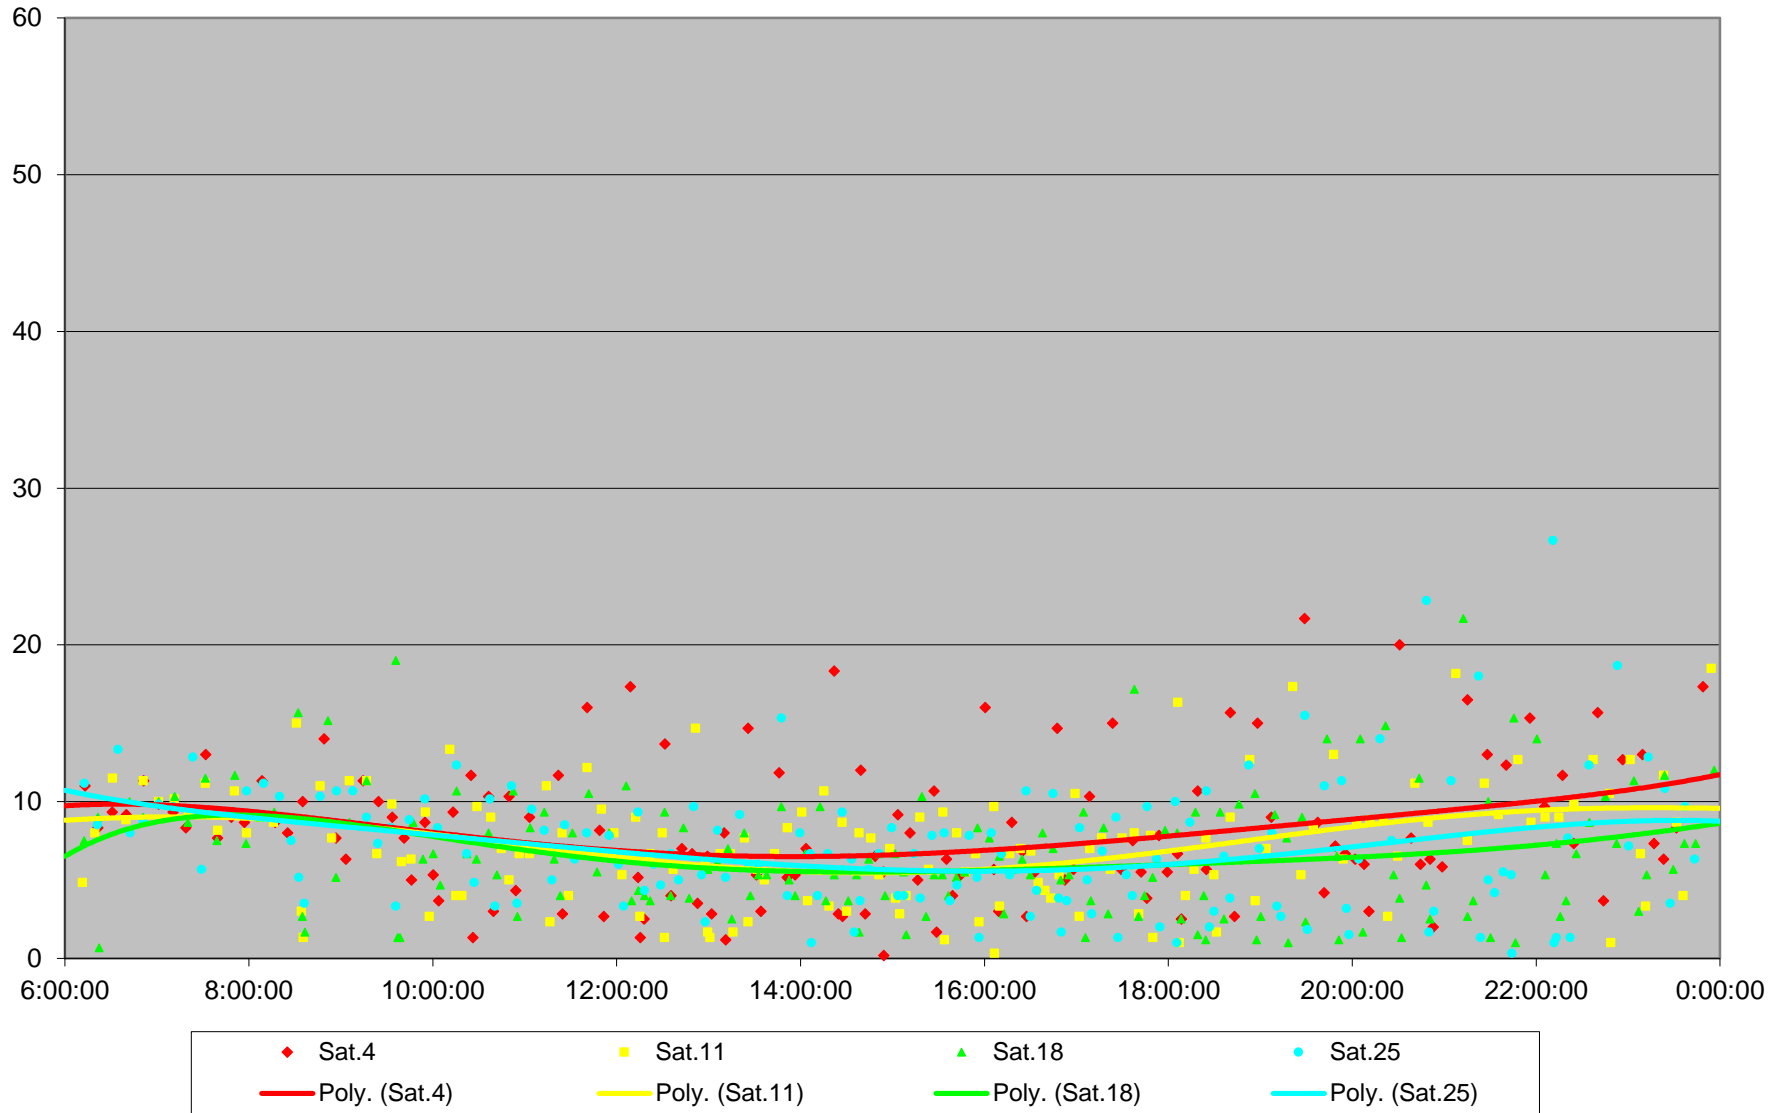

504 King Headways at Dufferin Eastbound November 2017

504 King Headways at Dufferin Eastbound November 2017

504 King Headways at Dufferin Eastbound November 2017

504 King Headways at Dufferin Eastbound November 2017

504 King Headways at Dufferin Eastbound November 2017

504 King Headways at Dufferin Eastbound November 2017

504 King Headways at Dufferin Eastbound November 2017