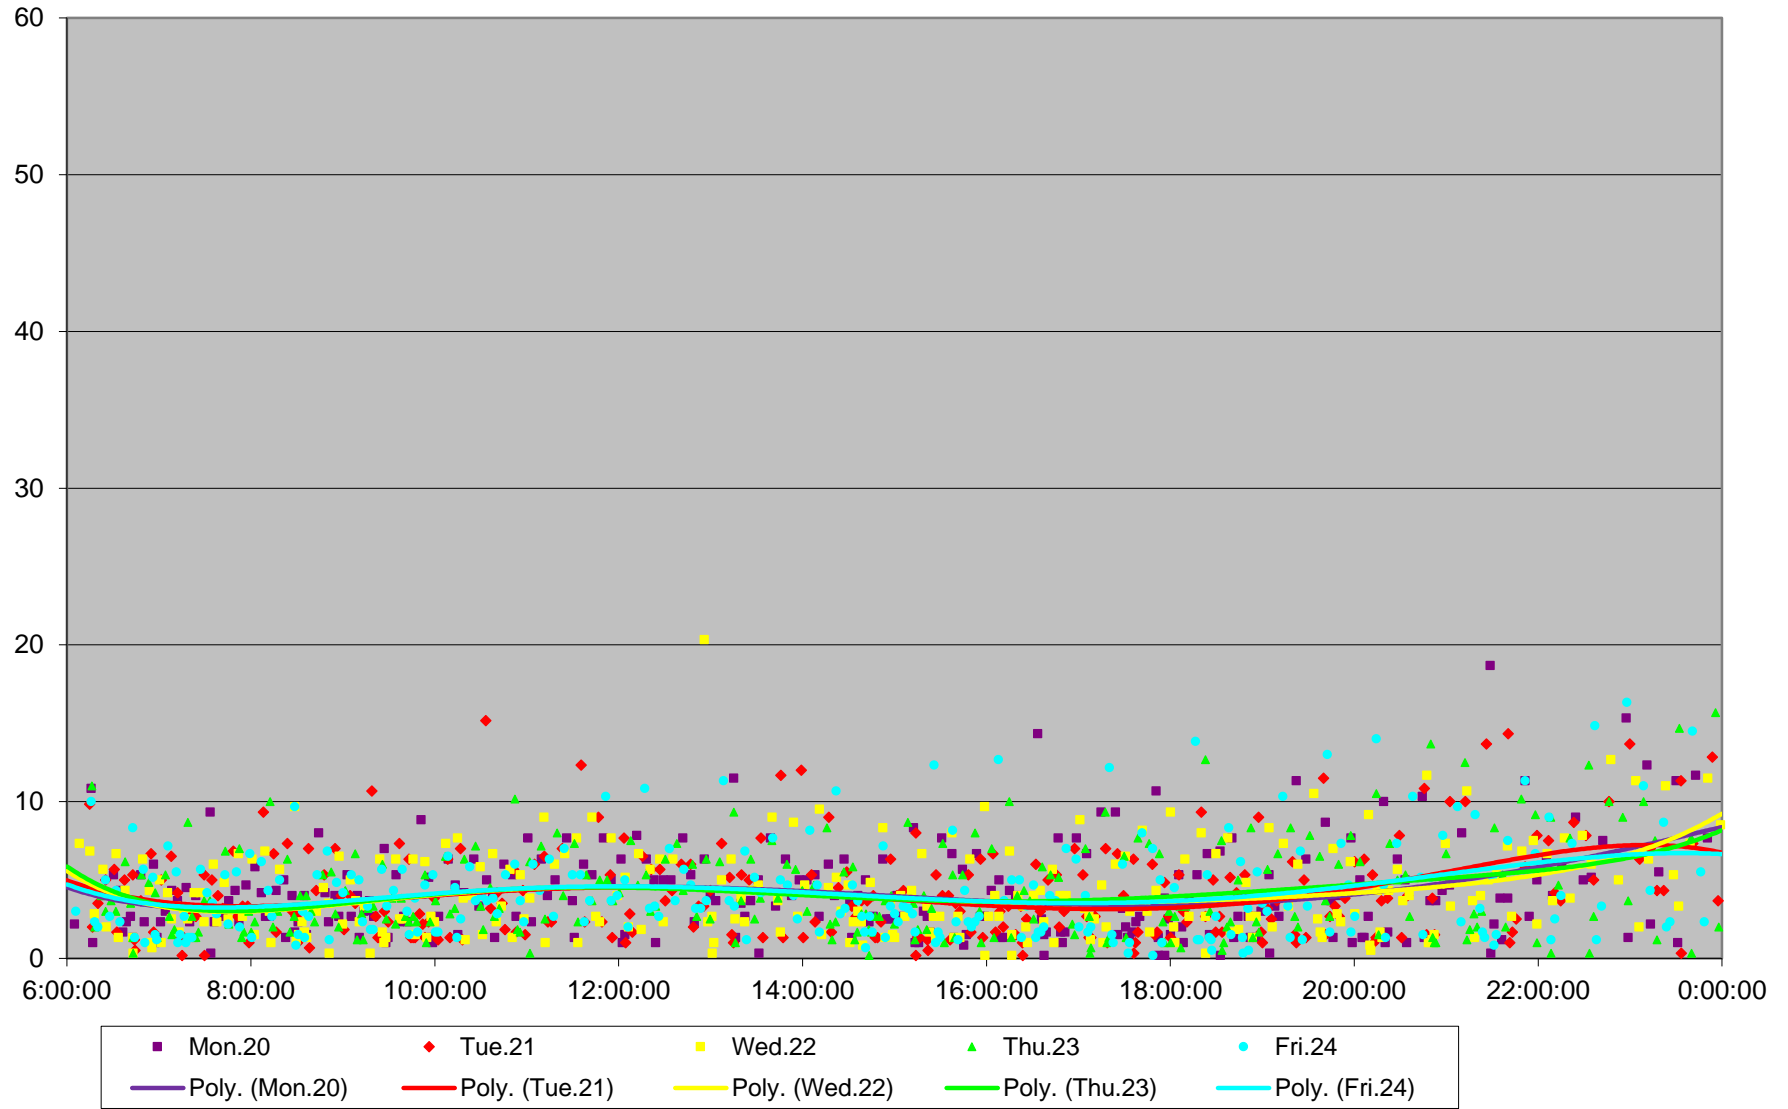

504 King Headways at Dufferin Eastbound November 2017

504 King Headways at Dufferin Eastbound November 2017

504 King Headways at Dufferin Eastbound November 2017

504 King Headways at Dufferin Eastbound November 2017

504 King Headways at Dufferin Eastbound November 2017

504 King Headways at Dufferin Eastbound November 2017

504 King Headways at Dufferin Eastbound November 2017