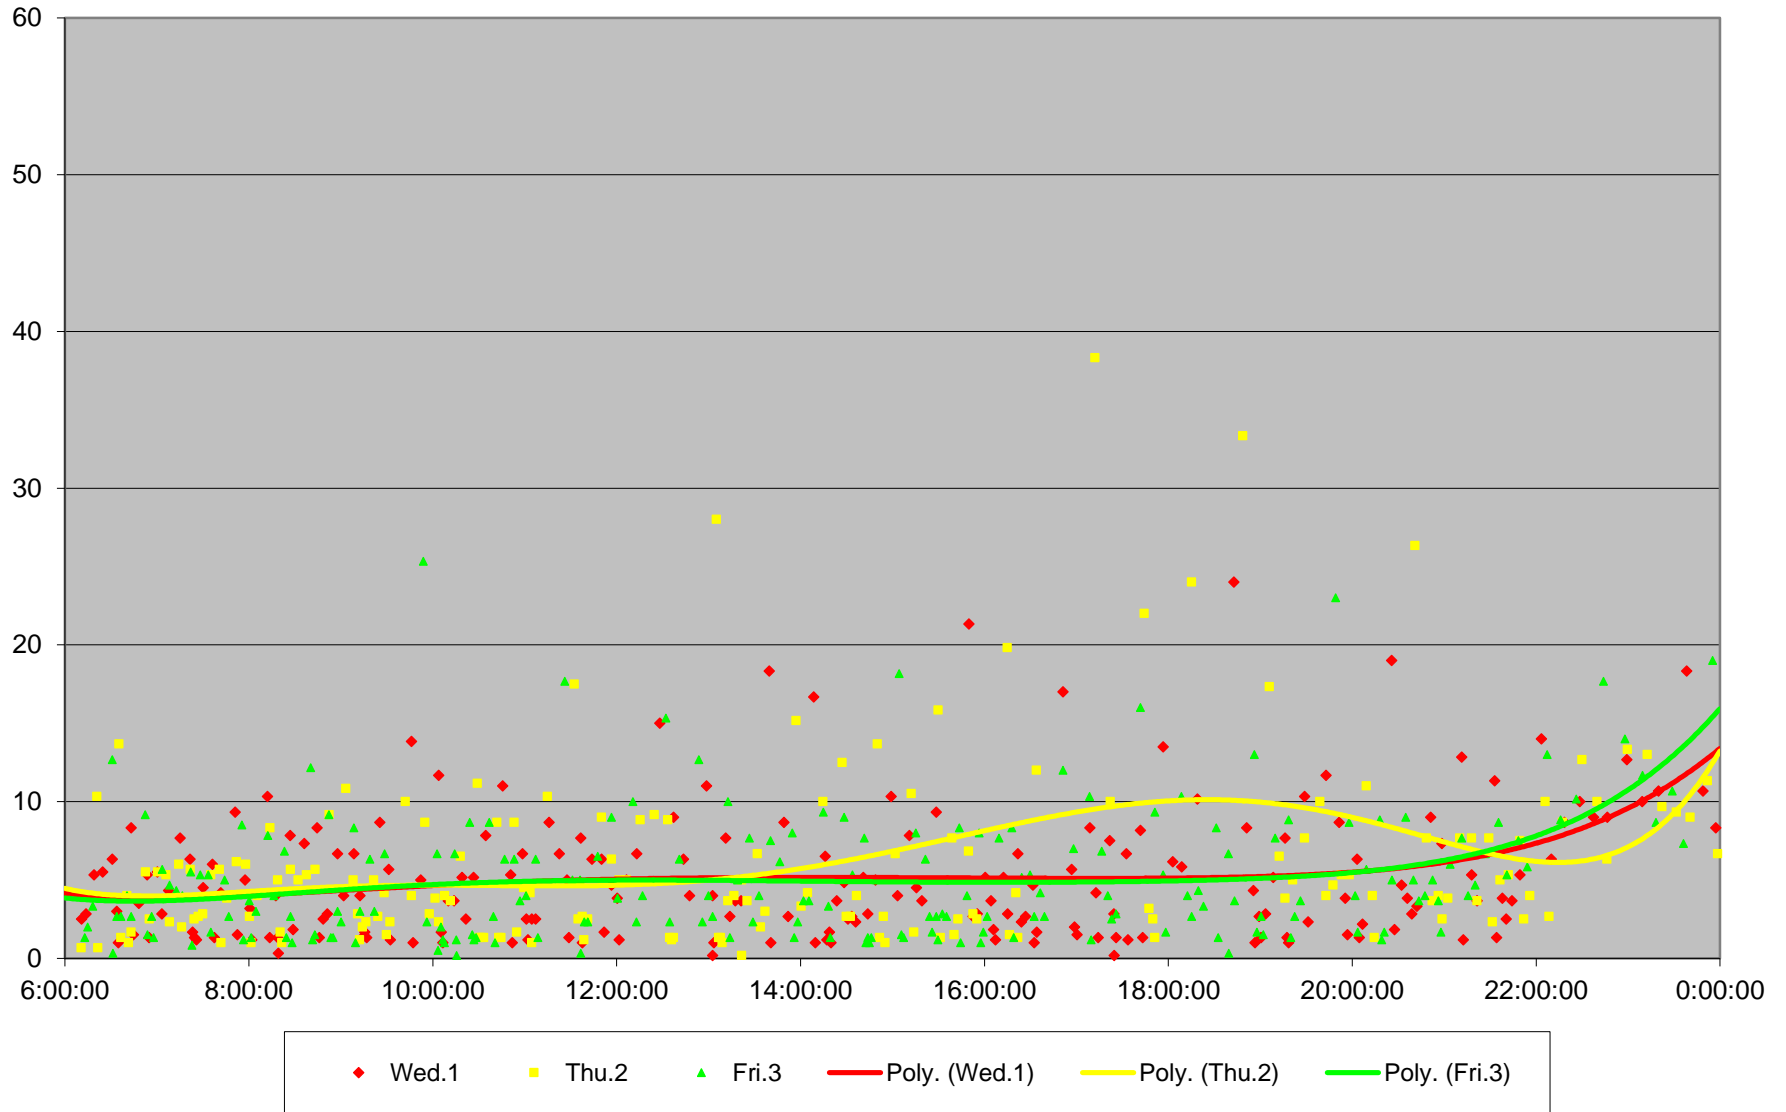

504 King Headways at Dufferin Eastbound November 2017

504 King Headways at Dufferin Eastbound November 2017

504 King Headways at Dufferin Eastbound November 2017

504 King Headways at Dufferin Eastbound November 2017

504 King Headways at Dufferin Eastbound November 2017

504 King Headways at Dufferin Eastbound November 2017

504 King Headways at Dufferin Eastbound November 2017