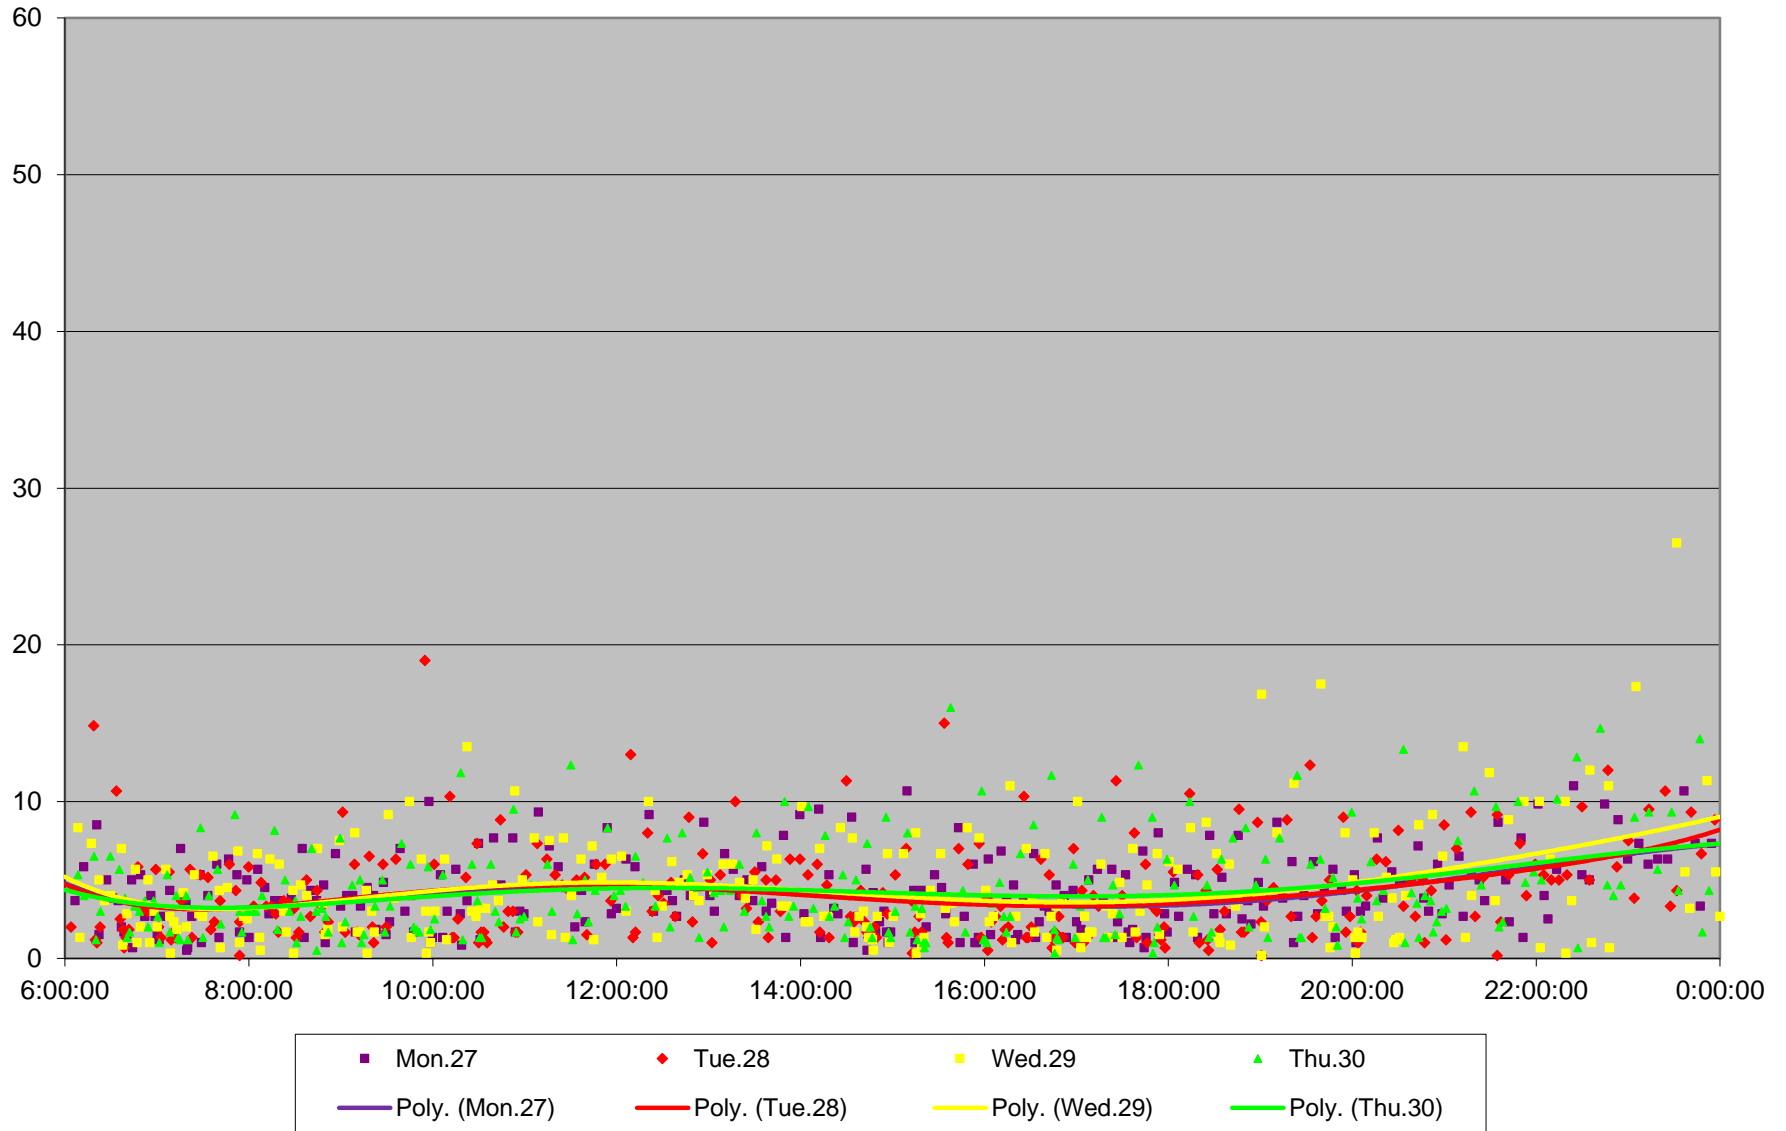

504 King Headways at Dufferin Eastbound November 2017

504 King Headways at Dufferin Eastbound November 2017

504 King Headways at Dufferin Eastbound November 2017

504 King Headways at Dufferin Eastbound November 2017

504 King Headways at Dufferin Eastbound November 2017

504 King Headways at Dufferin Eastbound November 2017

504 King Headways at Dufferin Eastbound November 2017