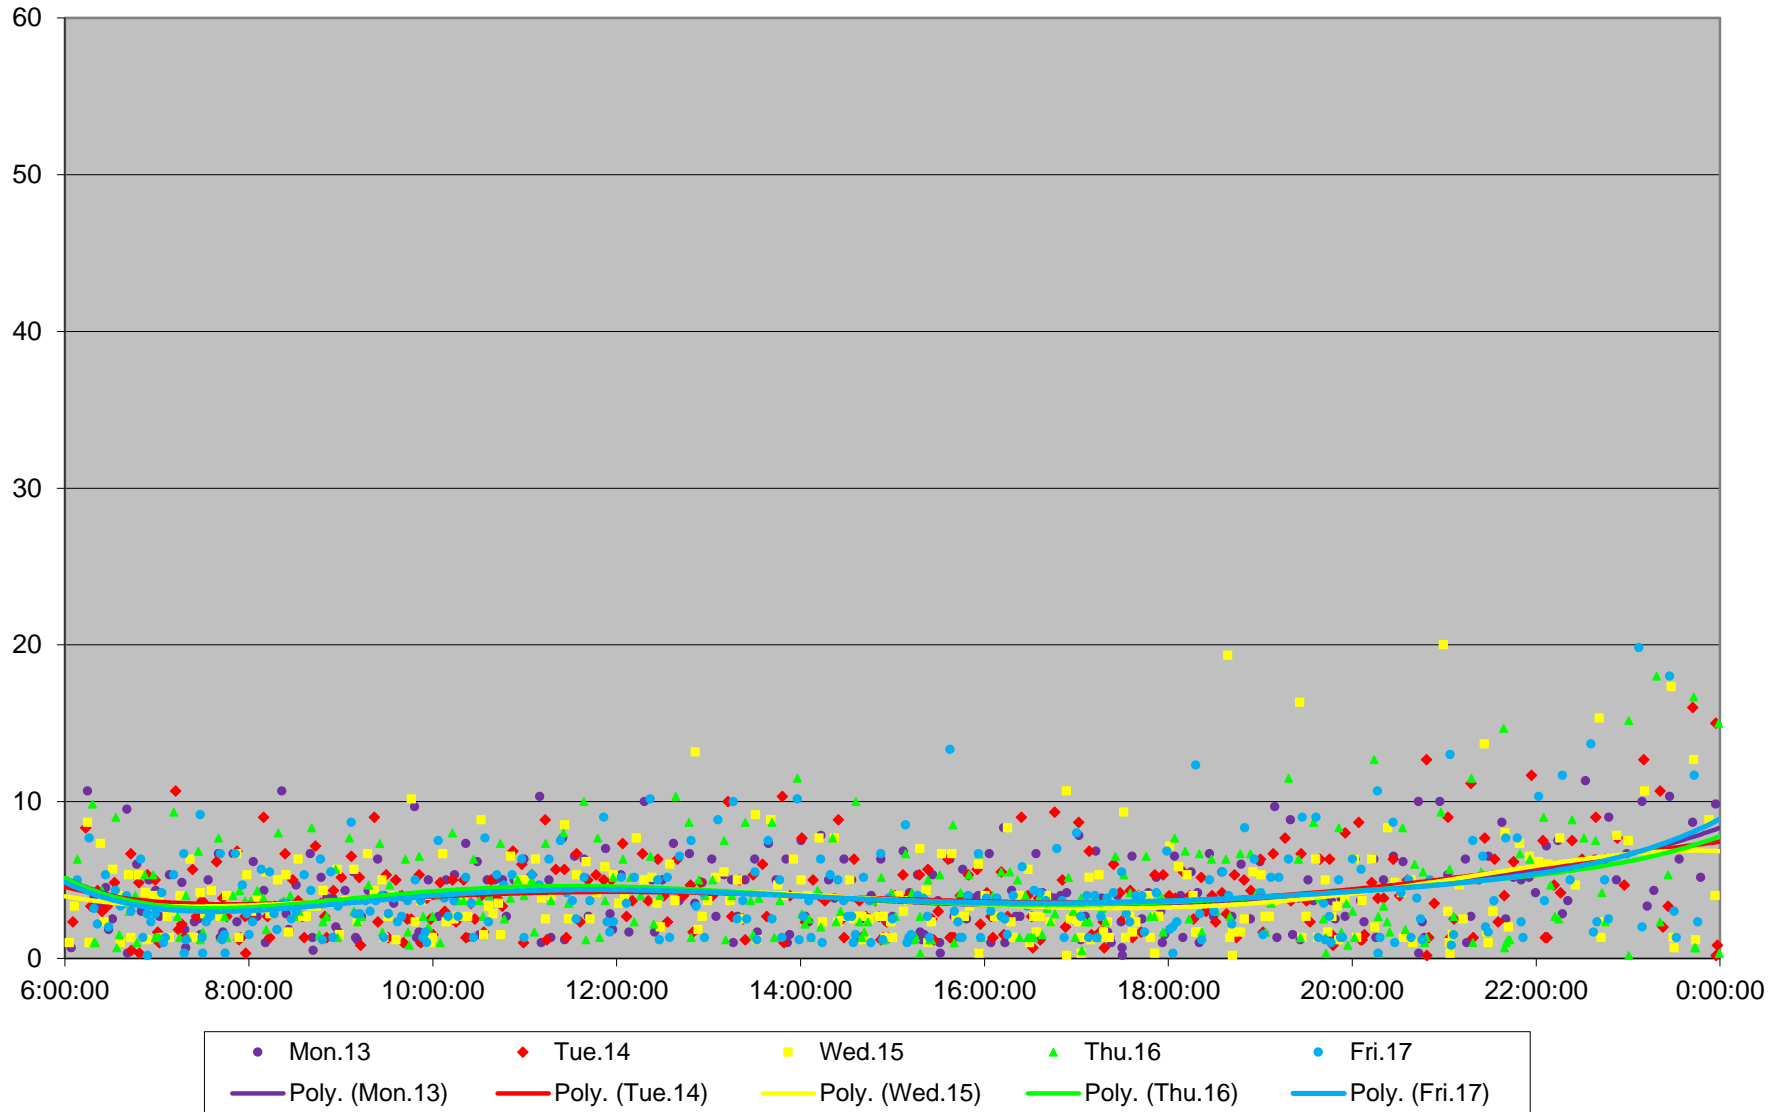

504 King Headways at Dufferin Eastbound November 2017

504 King Headways at Dufferin Eastbound November 2017

504 King Headways at Dufferin Eastbound November 2017

504 King Headways at Dufferin Eastbound November 2017

504 King Headways at Dufferin Eastbound November 2017

504 King Headways at Dufferin Eastbound November 2017

504 King Headways at Dufferin Eastbound November 2017