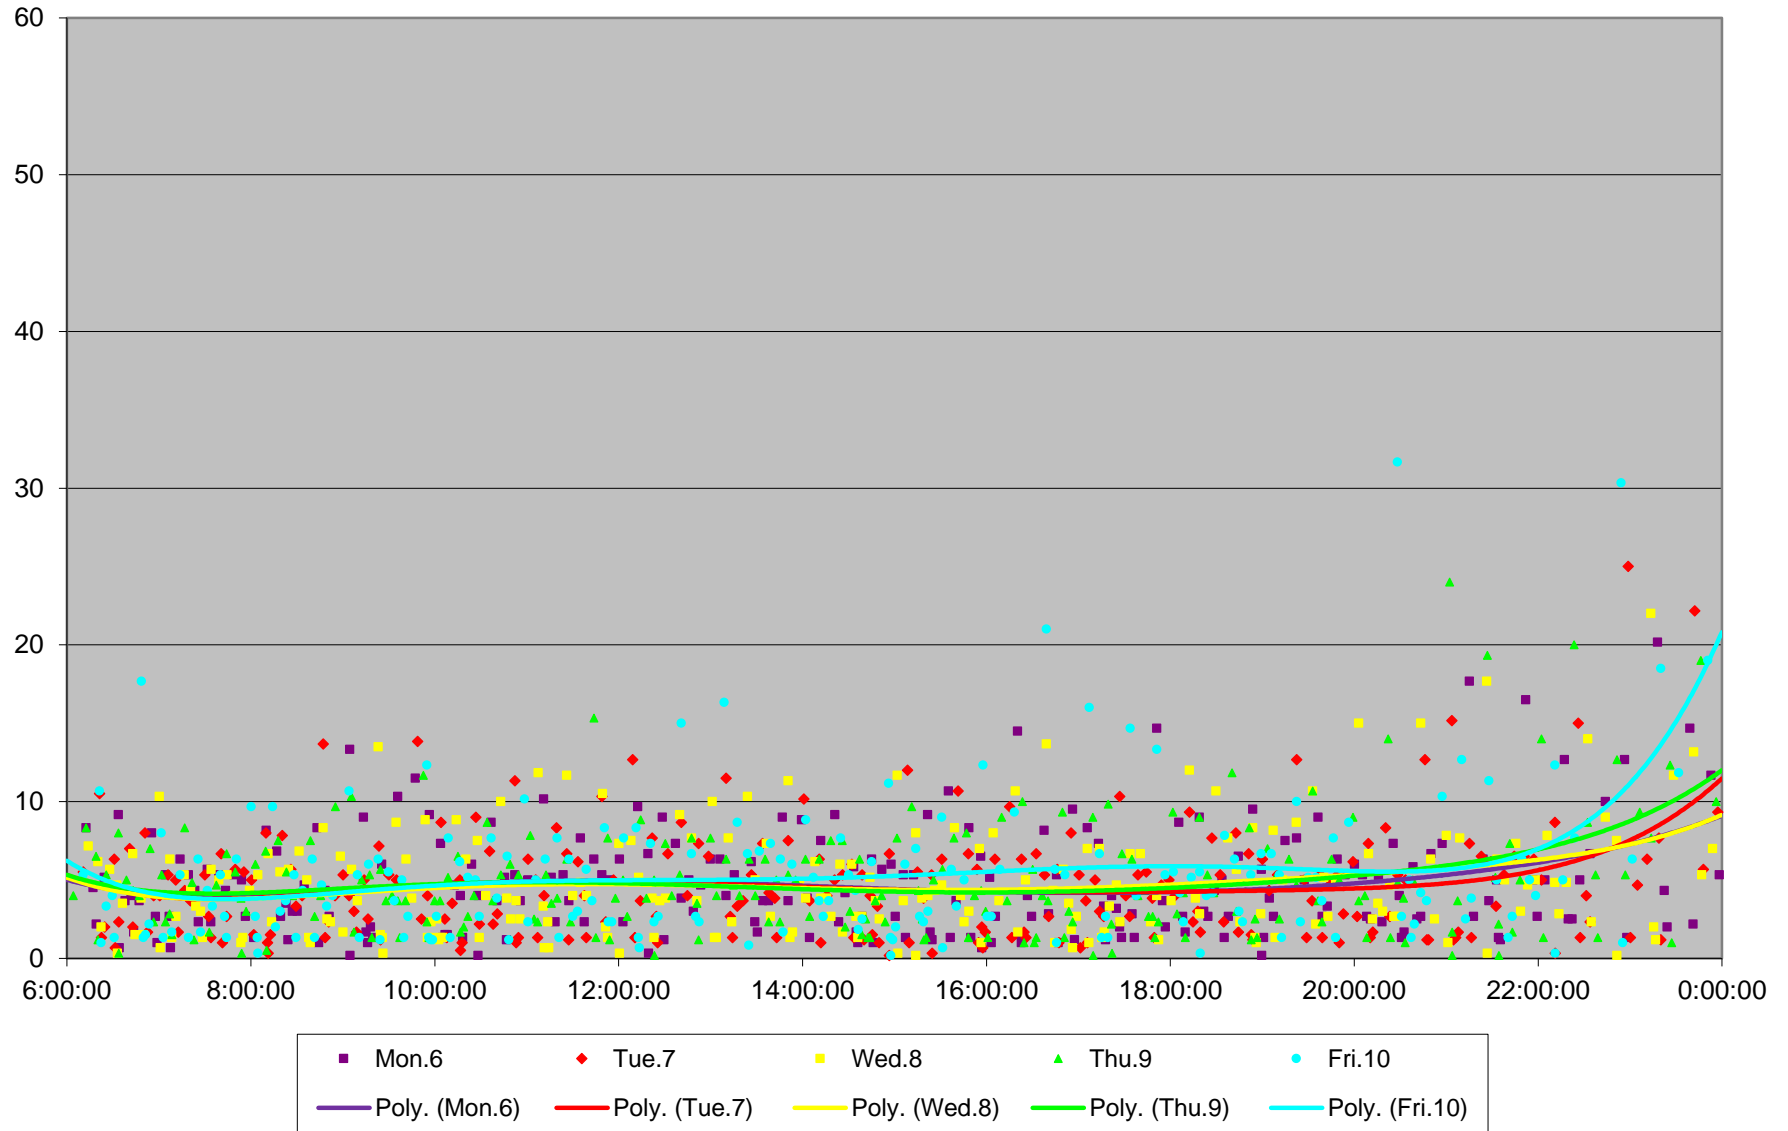

504 King Headways at Dufferin Eastbound November 2017

504 King Headways at Dufferin Eastbound November 2017

504 King Headways at Dufferin Eastbound November 2017

504 King Headways at Dufferin Eastbound November 2017

504 King Headways at Dufferin Eastbound November 2017

504 King Headways at Dufferin Eastbound November 2017

504 King Headways at Dufferin Eastbound November 2017