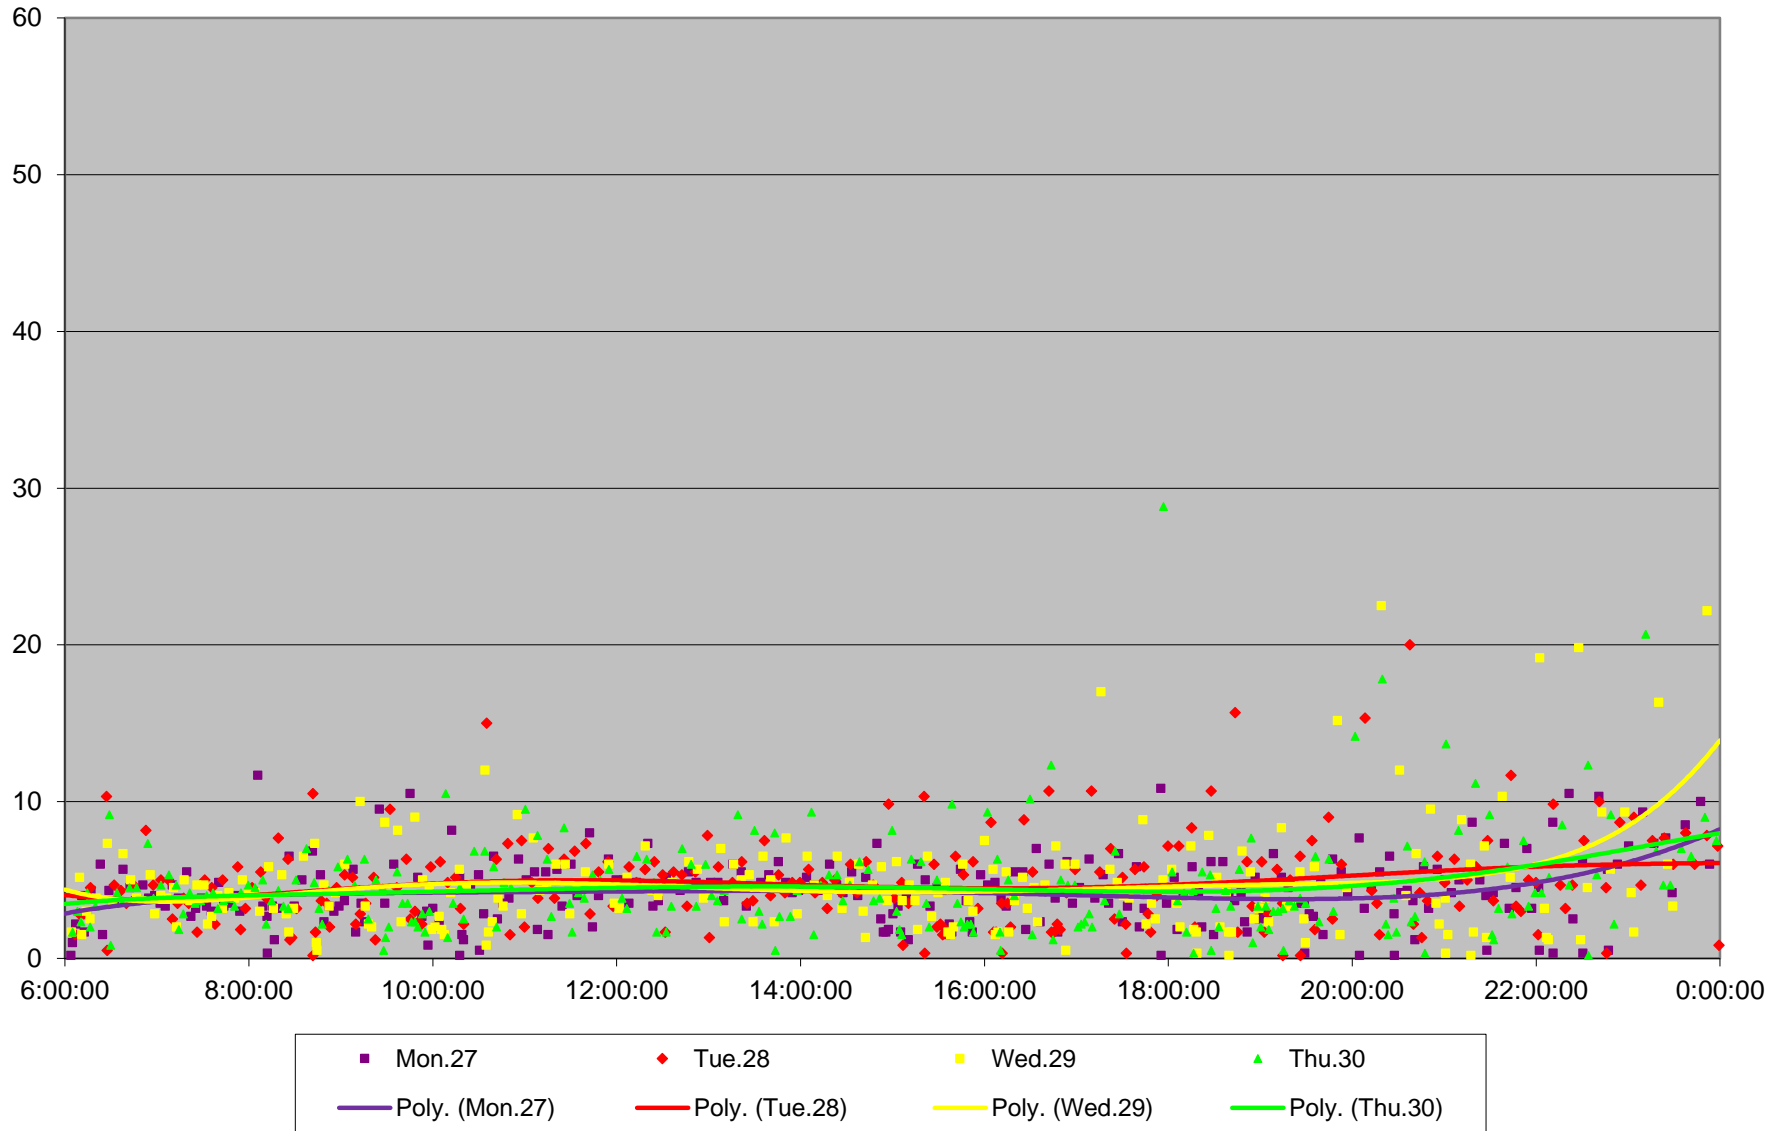

504 King Headways at Danforth Southbound November 2017

504 King Headways at Danforth Southbound November 2017

504 King Headways at Danforth Southbound November 2017

504 King Headways at Danforth Southbound November 2017

504 King Headways at Danforth Southbound November 2017

504 King Headways at Danforth Southbound November 2017

504 King Headways at Danforth Southbound November 2017