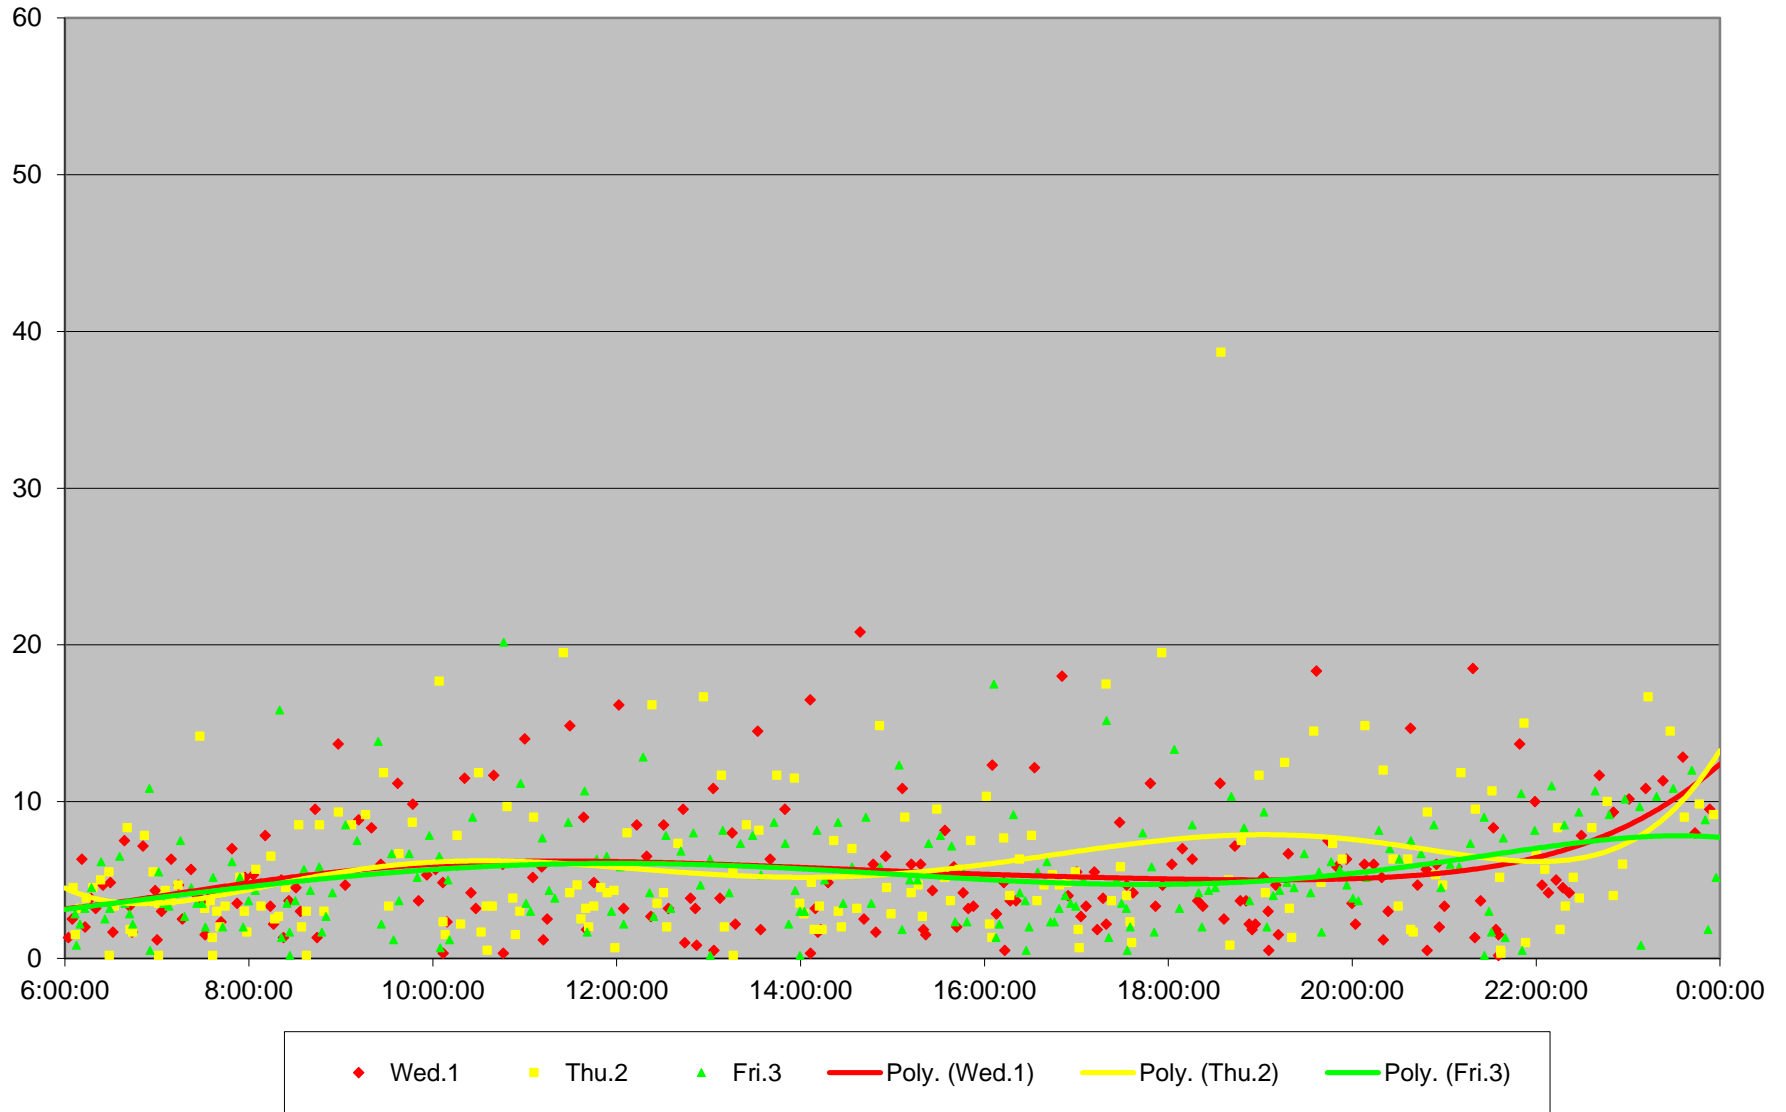

504 King Headways at Danforth Southbound November 2017

504 King Headways at Danforth Southbound November 2017

504 King Headways at Danforth Southbound November 2017

504 King Headways at Danforth Southbound November 2017

504 King Headways at Danforth Southbound November 2017

504 King Headways at Danforth Southbound November 2017

504 King Headways at Danforth Southbound November 2017