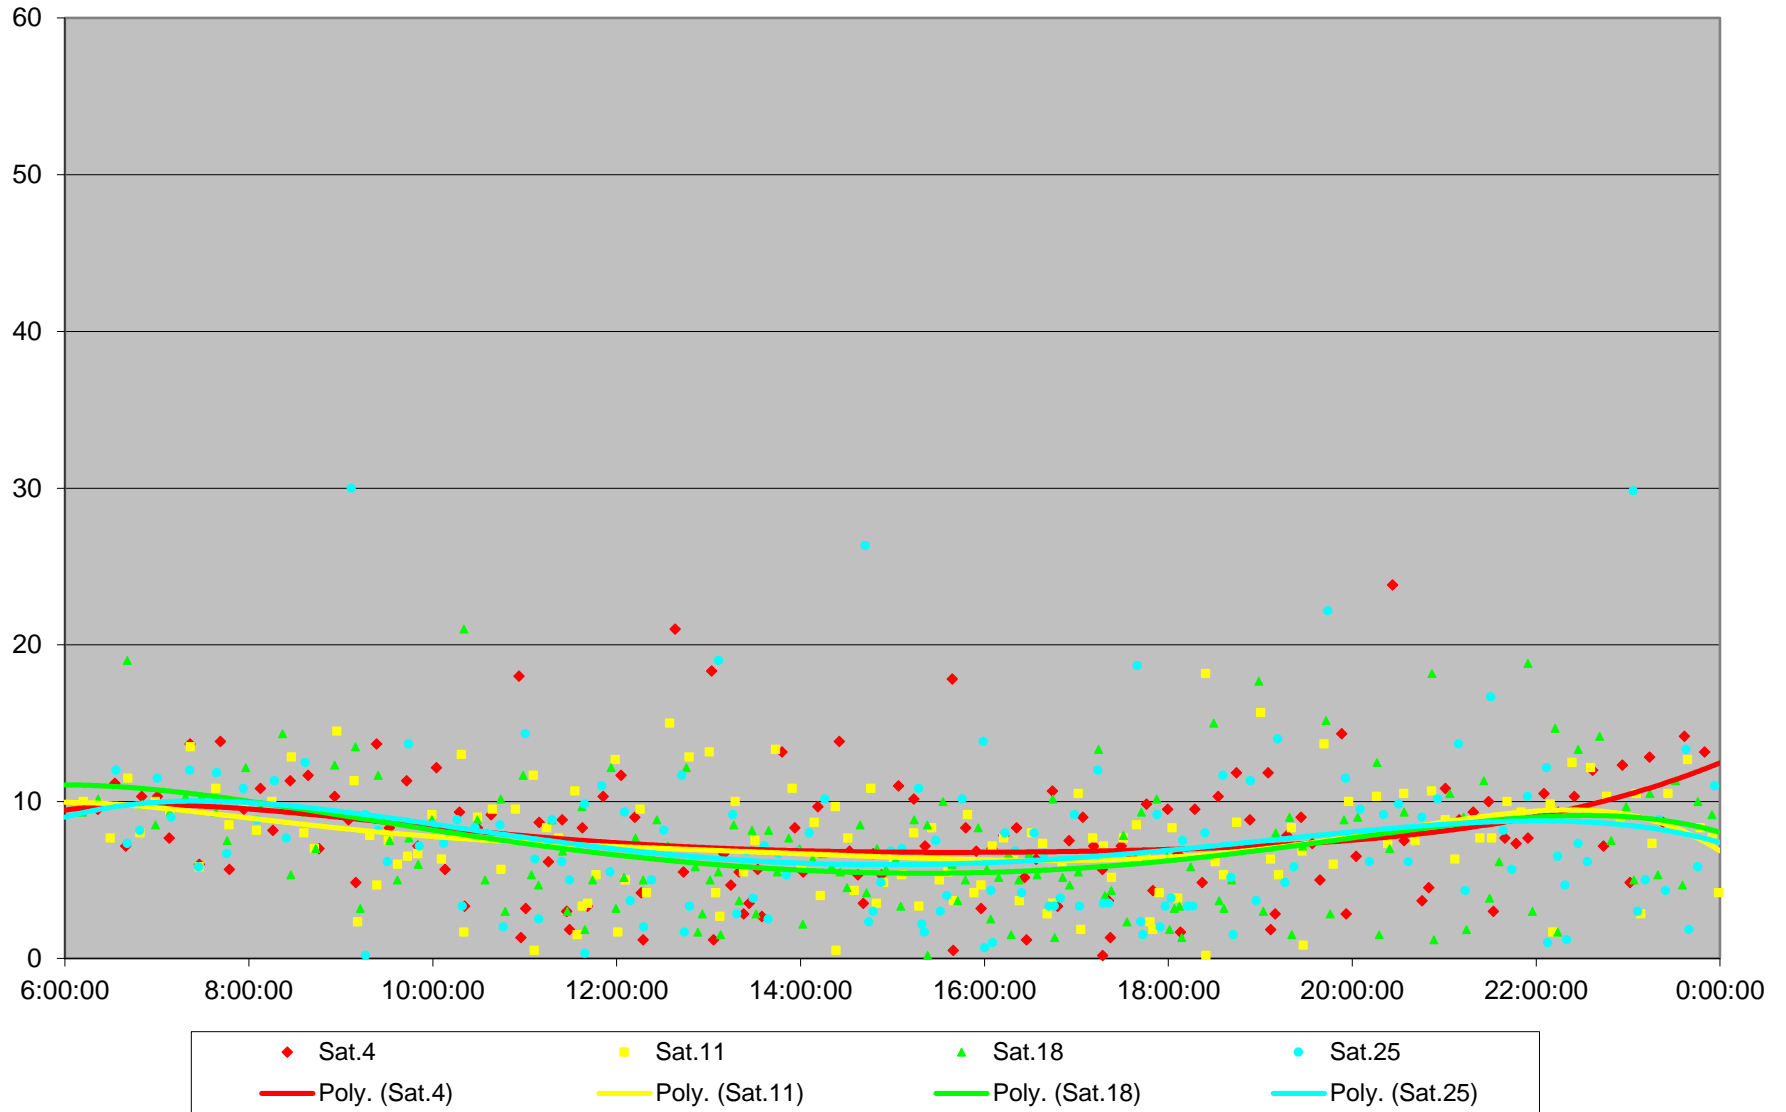

504 King Headways at Danforth Southbound November 2017

504 King Headways at Danforth Southbound November 2017

504 King Headways at Danforth Southbound November 2017

504 King Headways at Danforth Southbound November 2017

504 King Headways at Danforth Southbound November 2017

504 King Headways at Danforth Southbound November 2017

504 King Headways at Danforth Southbound November 2017