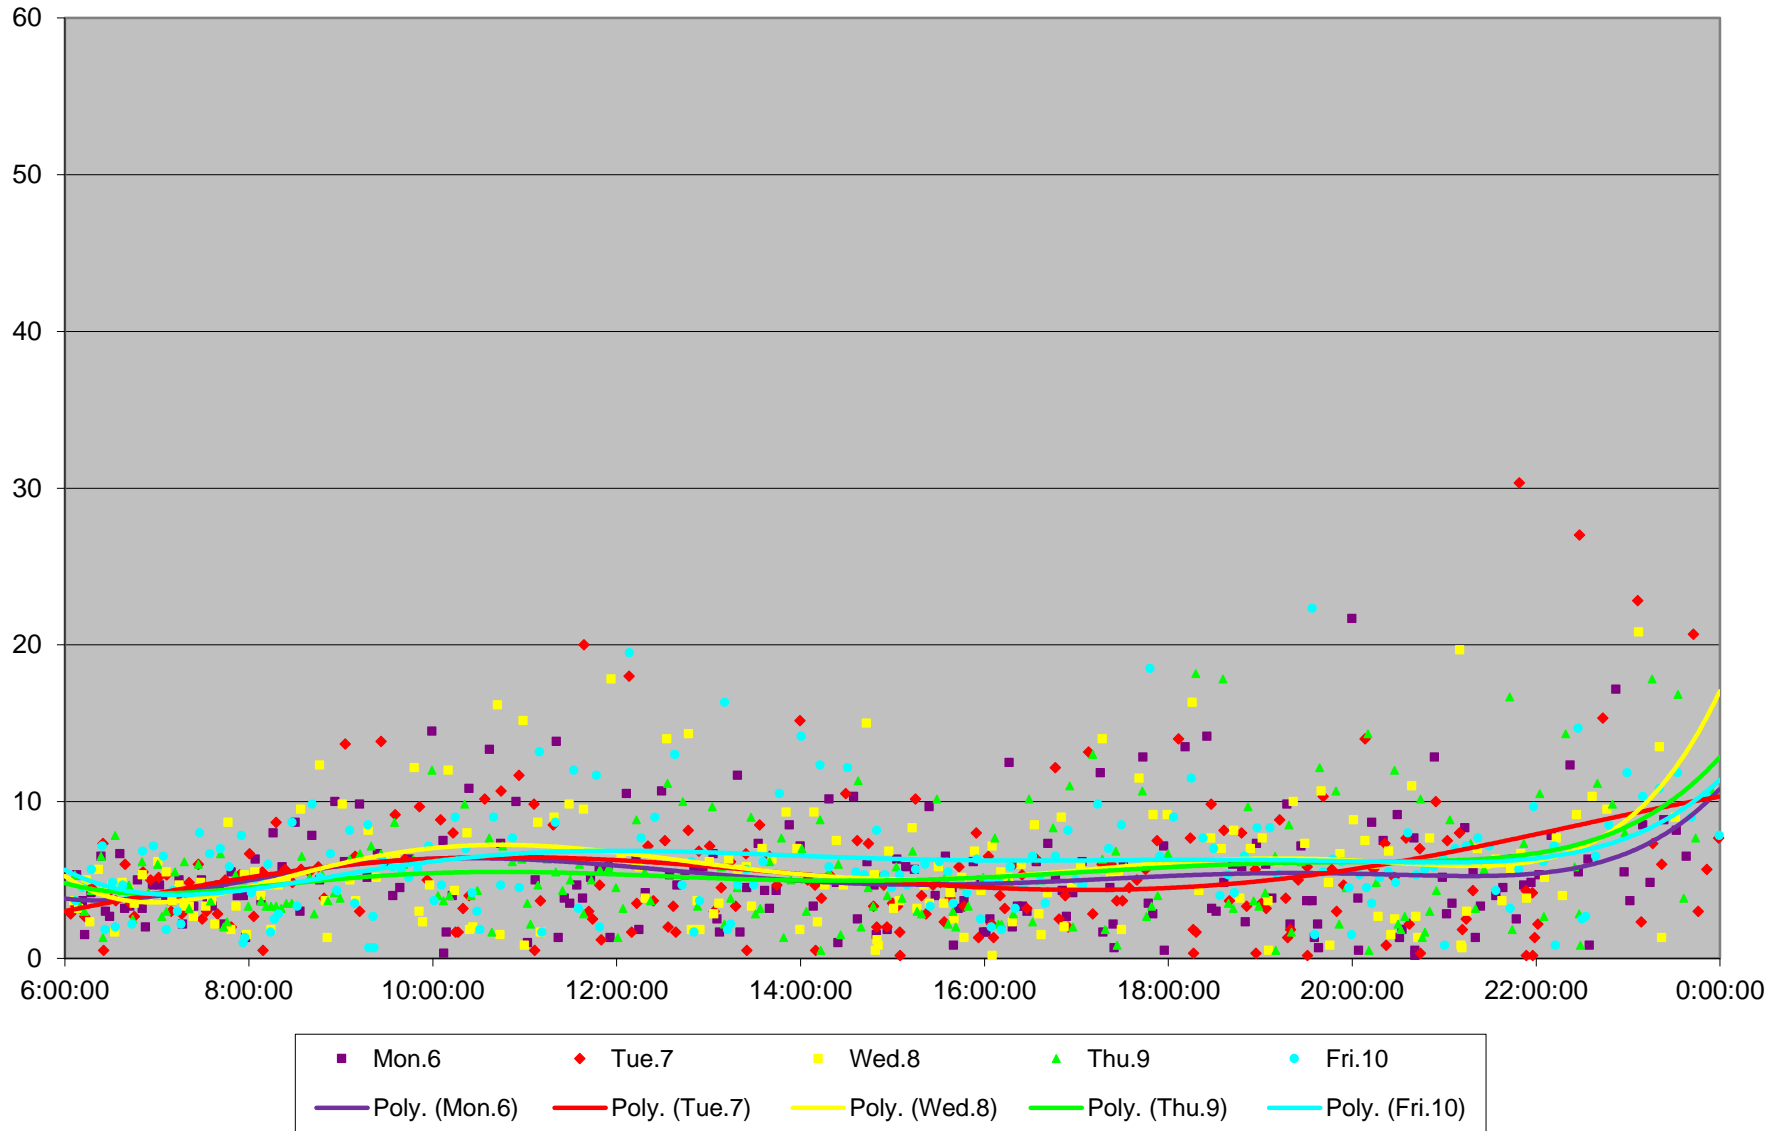

504 King Headways at Danforth Southbound November 2017

504 King Headways at Danforth Southbound November 2017

504 King Headways at Danforth Southbound November 2017

504 King Headways at Danforth Southbound November 2017

504 King Headways at Danforth Southbound November 2017

504 King Headways at Danforth Southbound November 2017

504 King Headways at Danforth Southbound November 2017