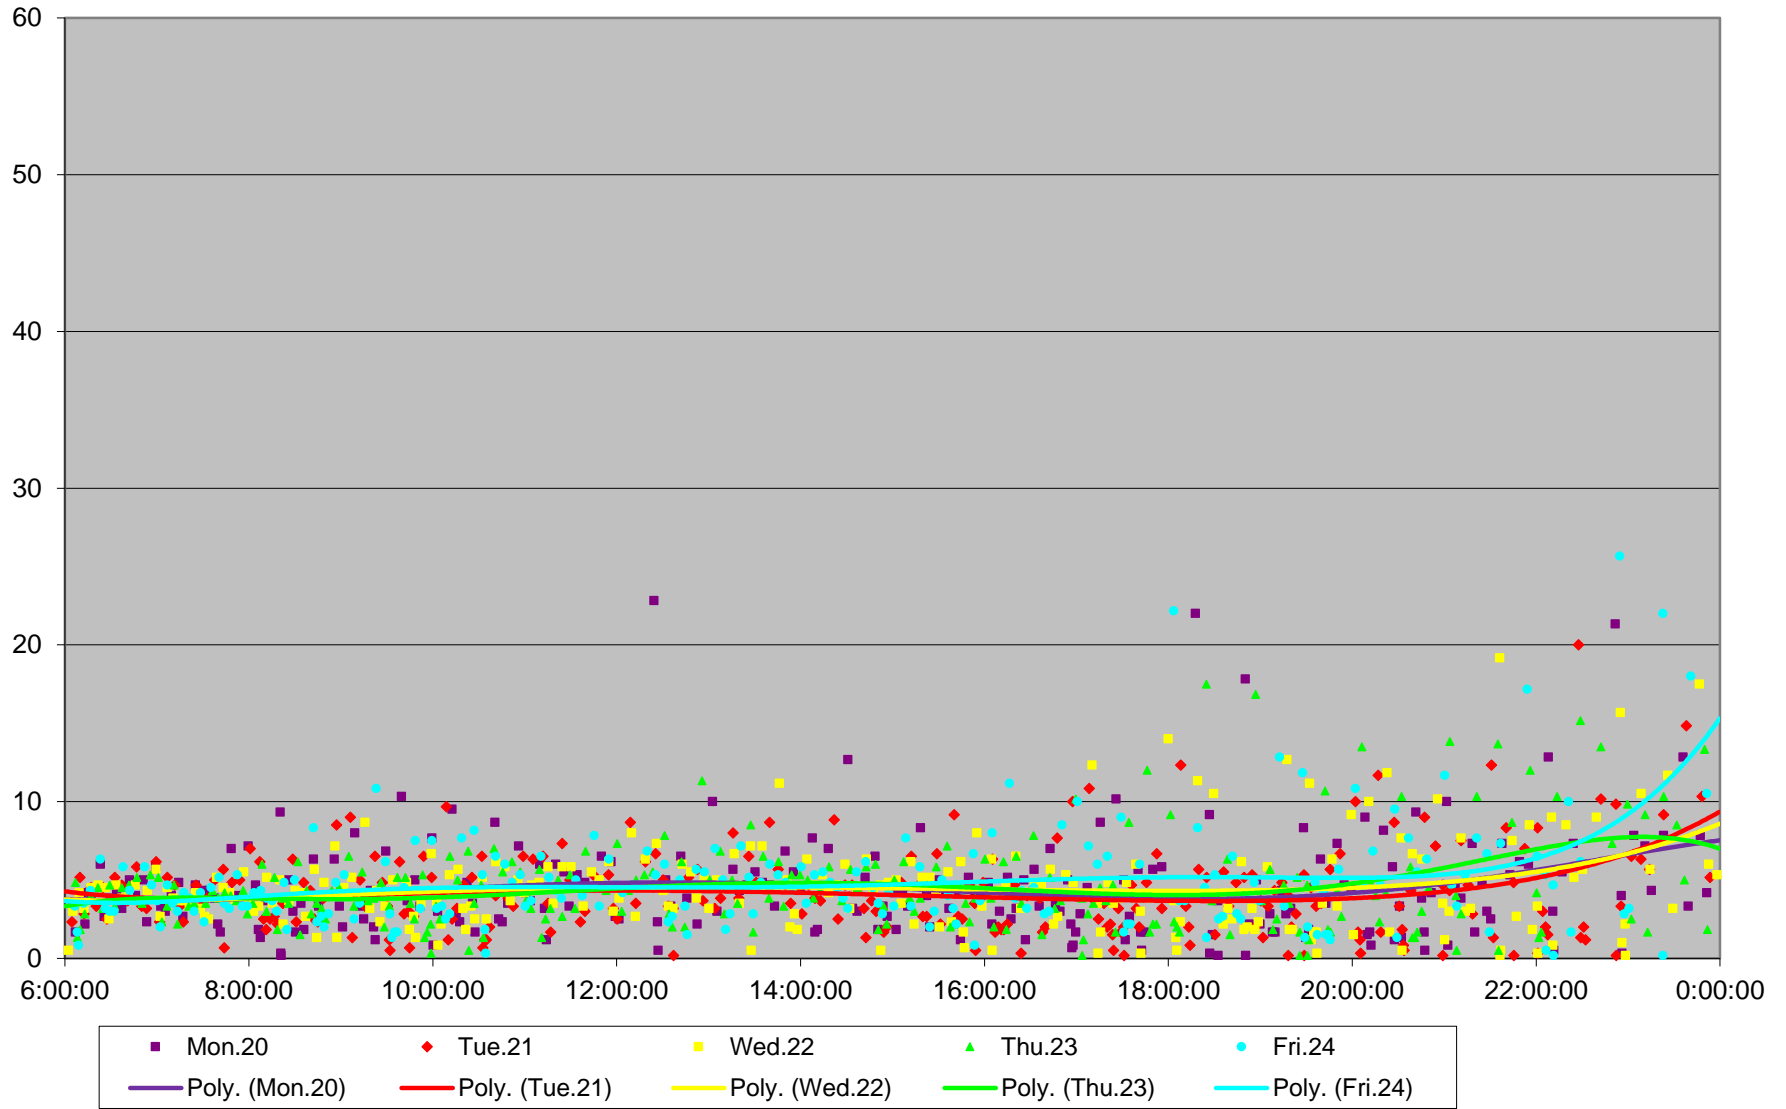

504 King Headways at Danforth Southbound November 2017

504 King Headways at Danforth Southbound November 2017

504 King Headways at Danforth Southbound November 2017

504 King Headways at Danforth Southbound November 2017

504 King Headways at Danforth Southbound November 2017

504 King Headways at Danforth Southbound November 2017

504 King Headways at Danforth Southbound November 2017