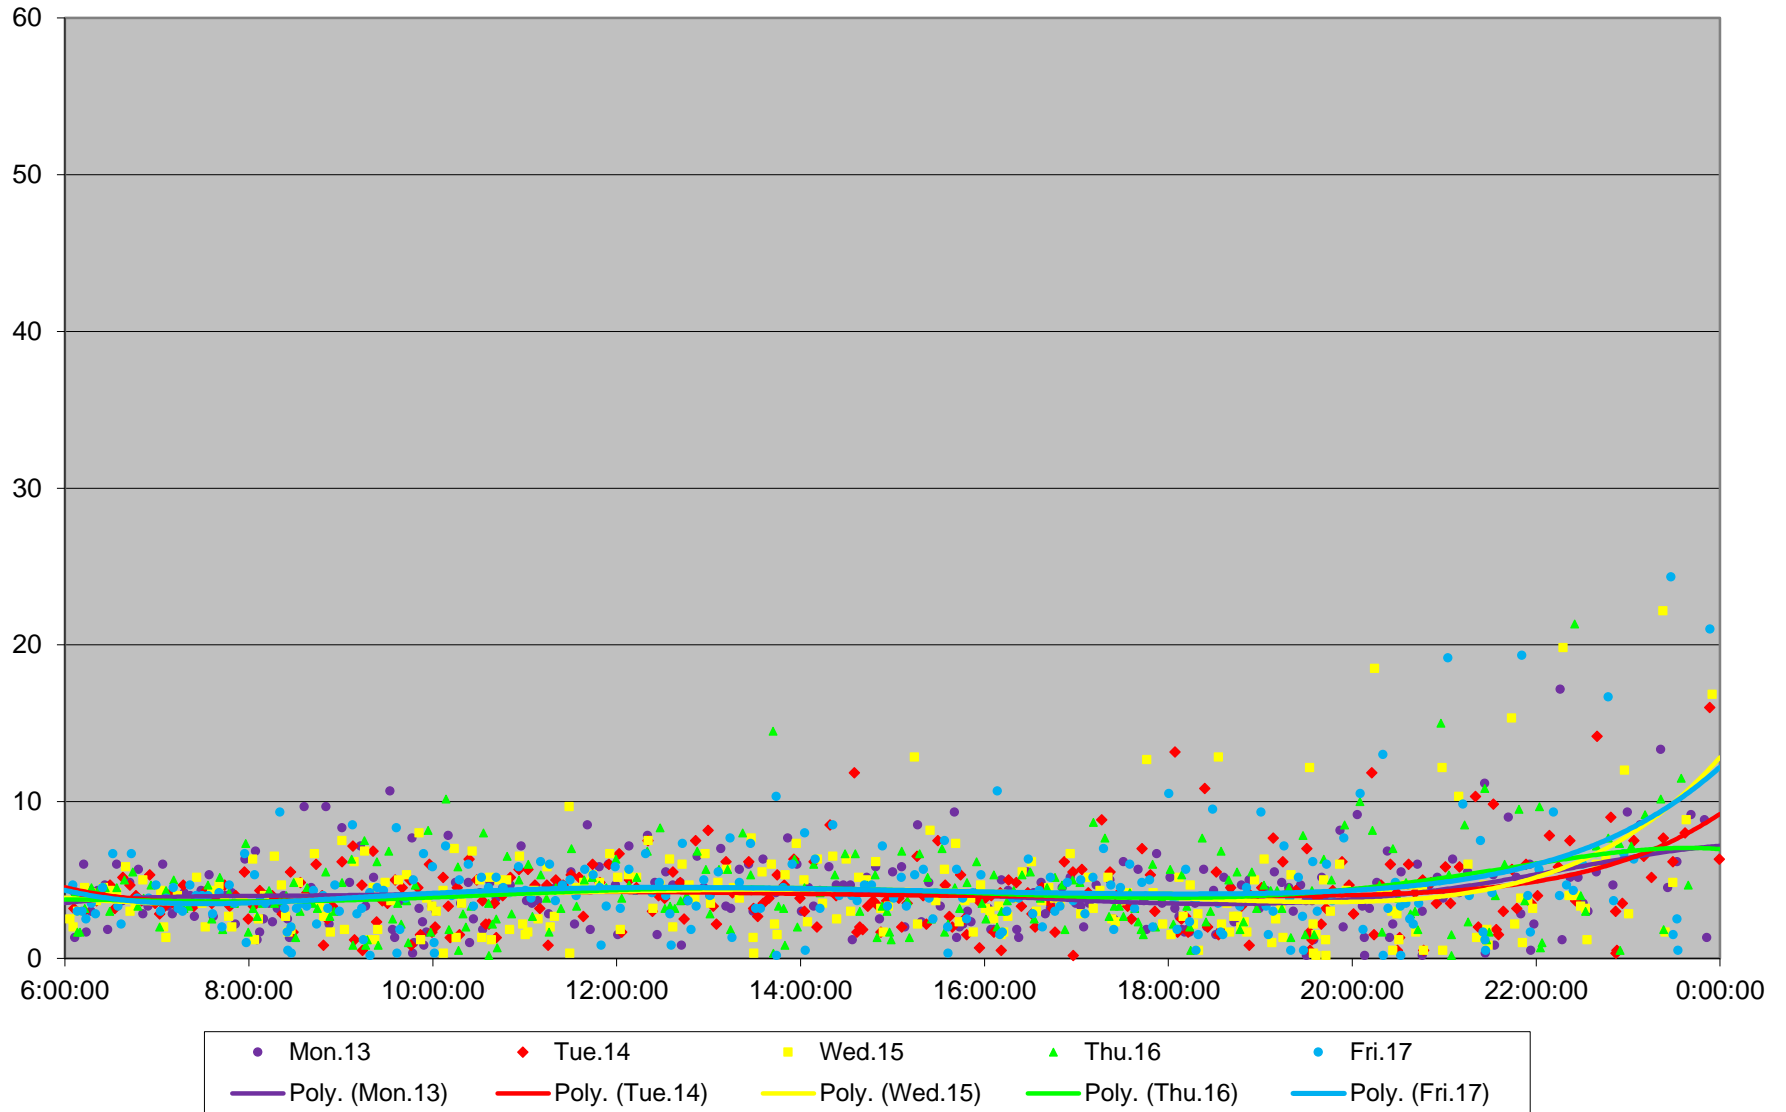

504 King Headways at Danforth Southbound November 2017

504 King Headways at Danforth Southbound November 2017

504 King Headways at Danforth Southbound November 2017

504 King Headways at Danforth Southbound November 2017

504 King Headways at Danforth Southbound November 2017

504 King Headways at Danforth Southbound November 2017

504 King Headways at Danforth Southbound November 2017