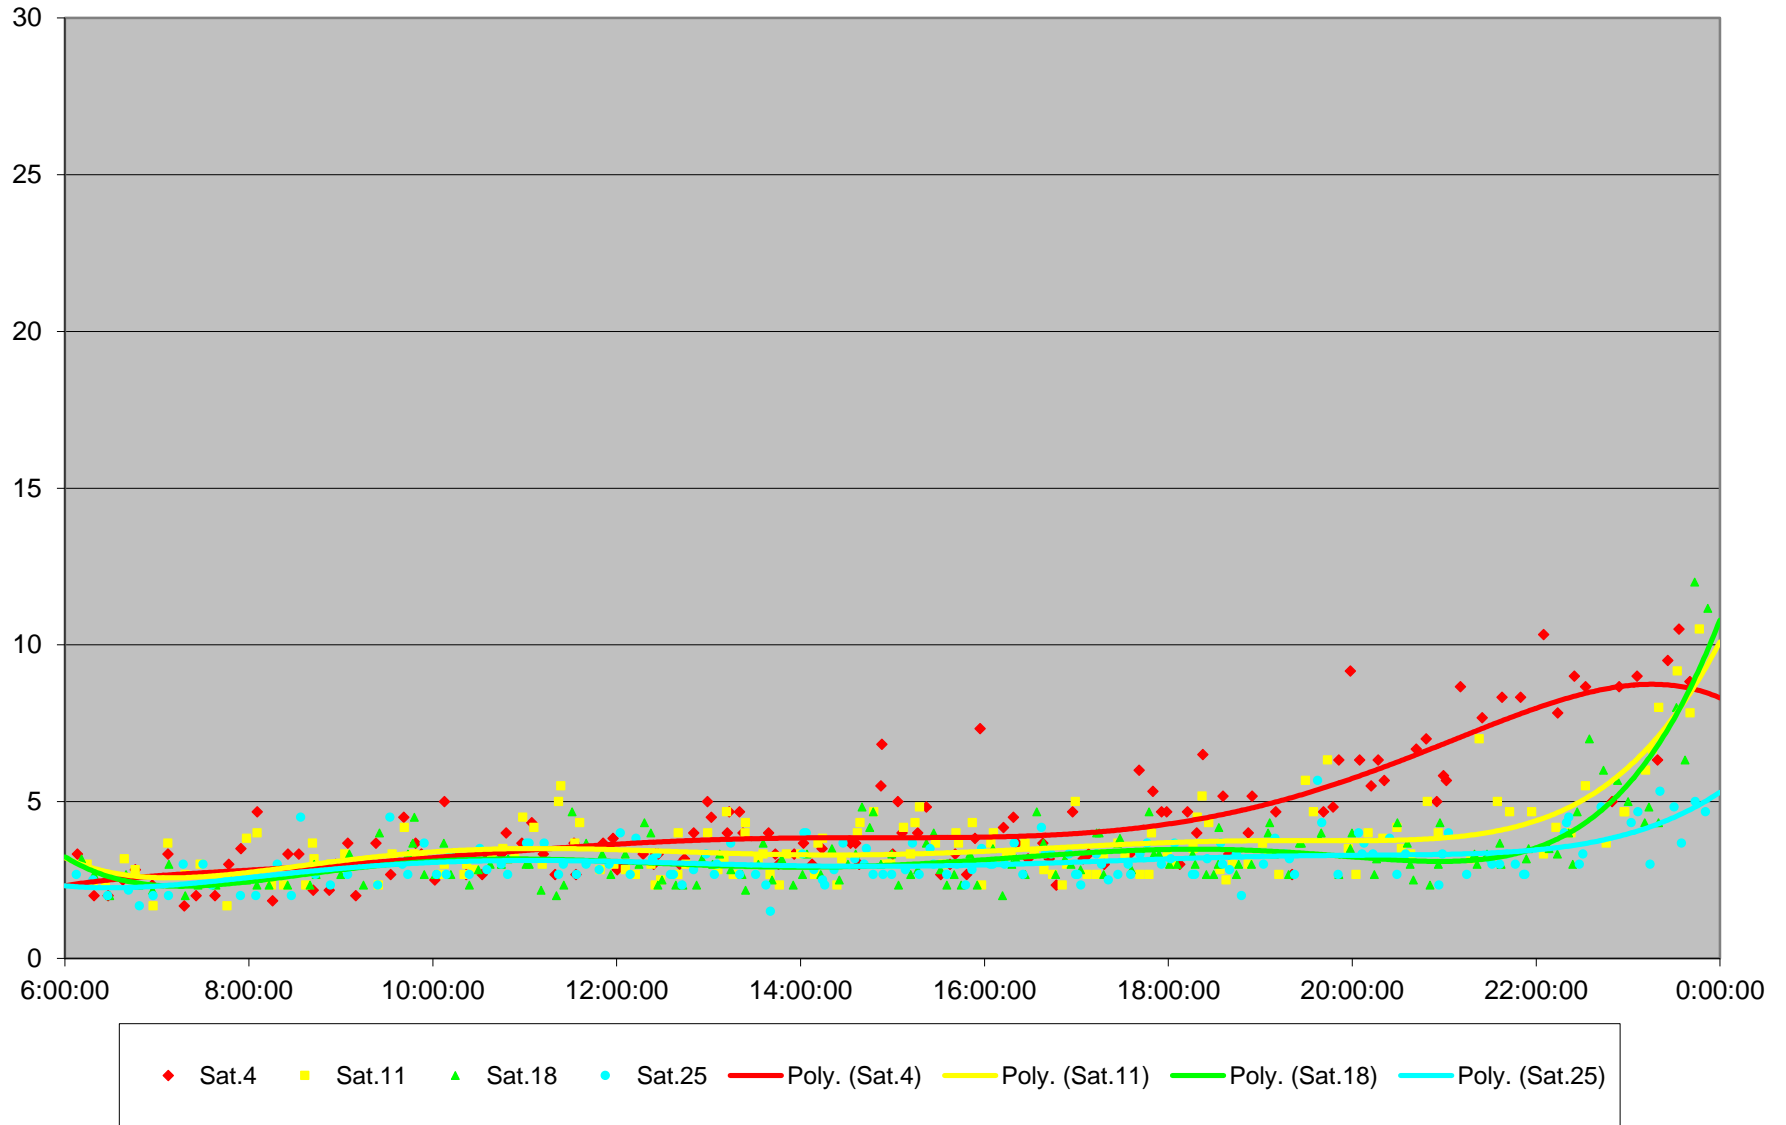

504 King Link Times From Bathurst To Spadina Eastbound November 2017