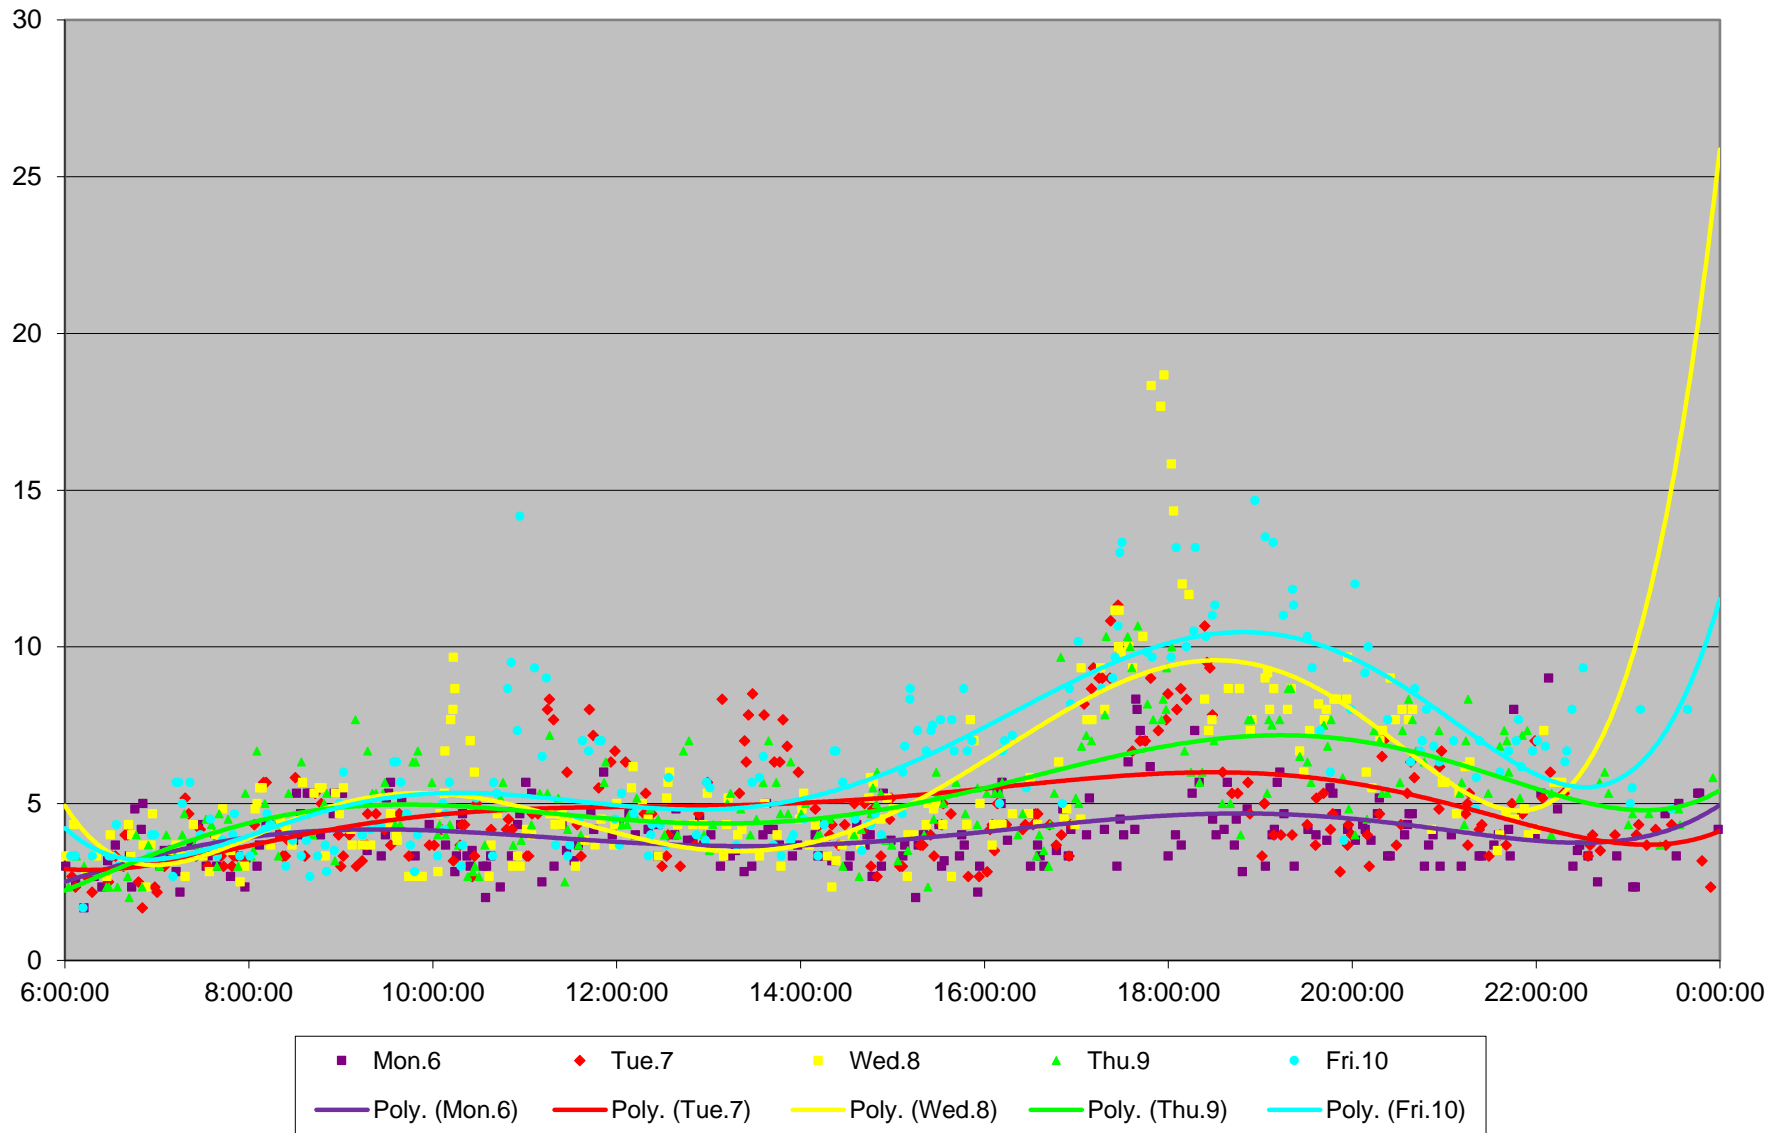

# 504 King Link Times From Bathurst To Spadina Eastbound November 2017

### 504 King Link Times From Bathurst To Spadina Eastbound November 2017