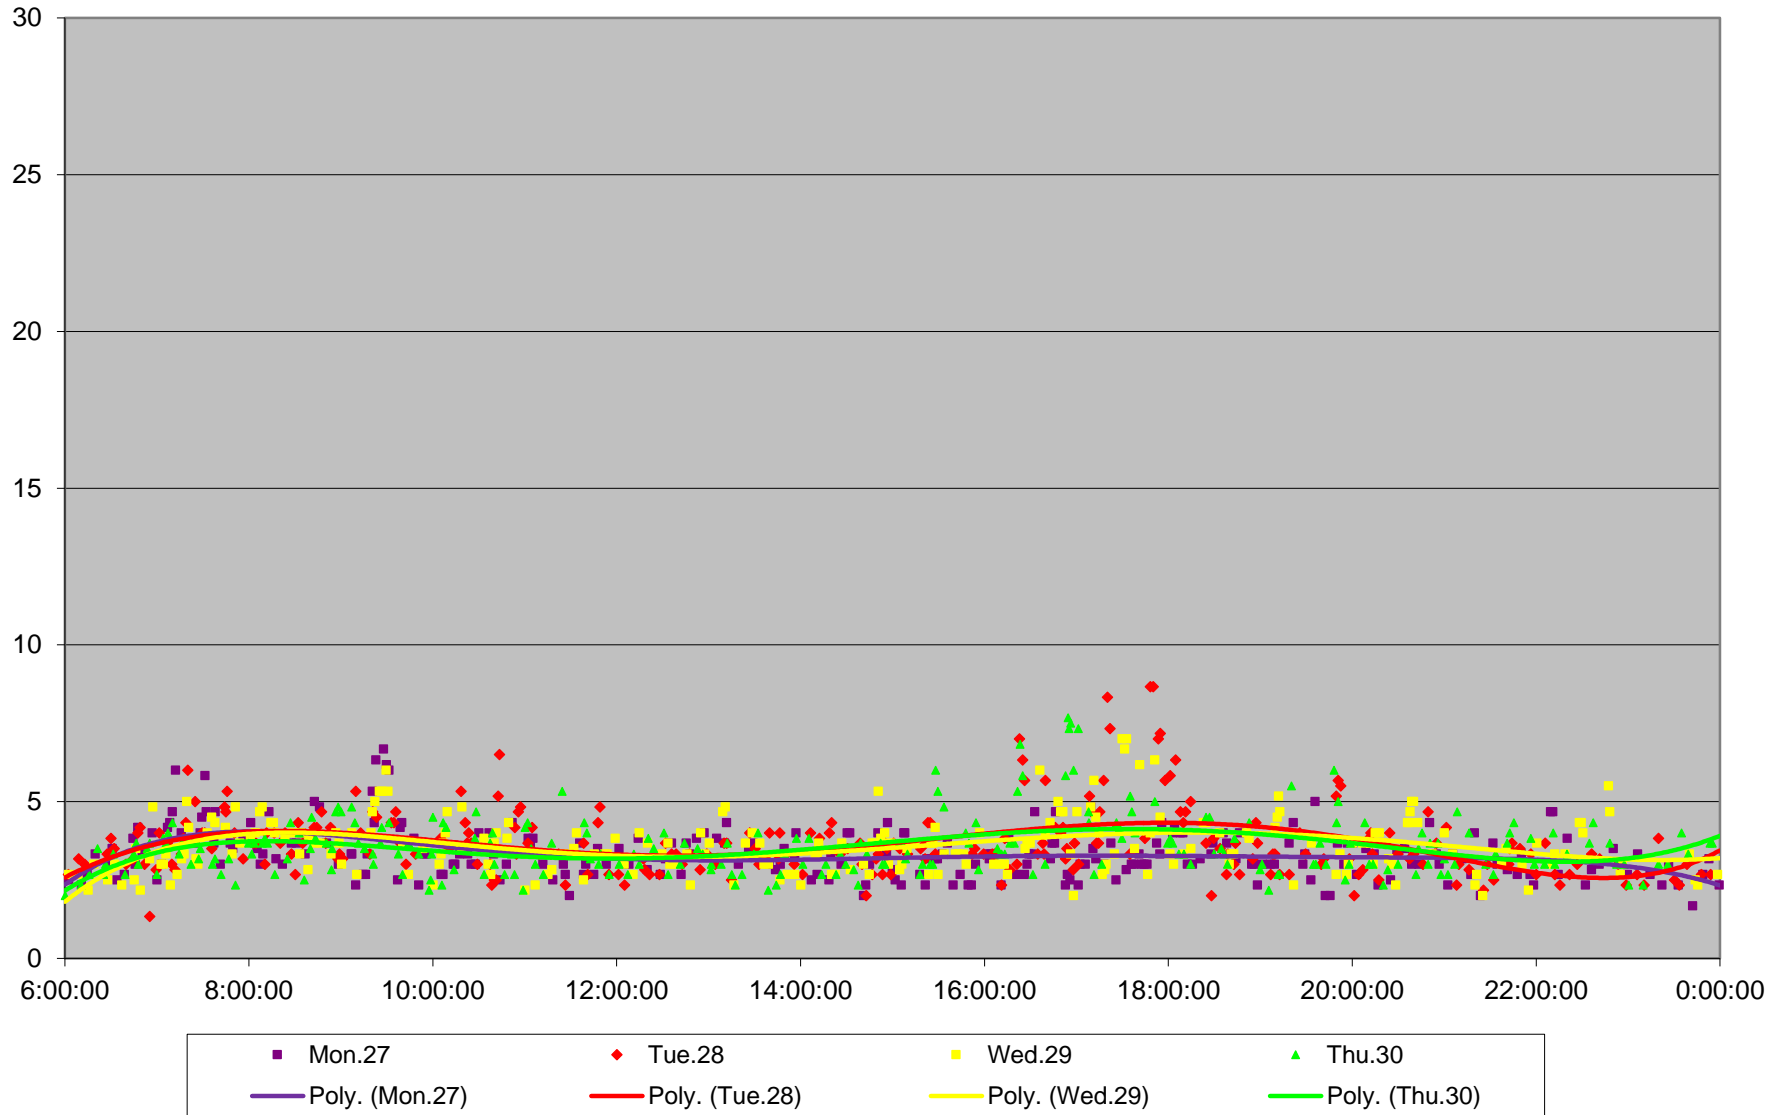

504 King Link Times From Bathurst To Spadina Eastbound November 2017