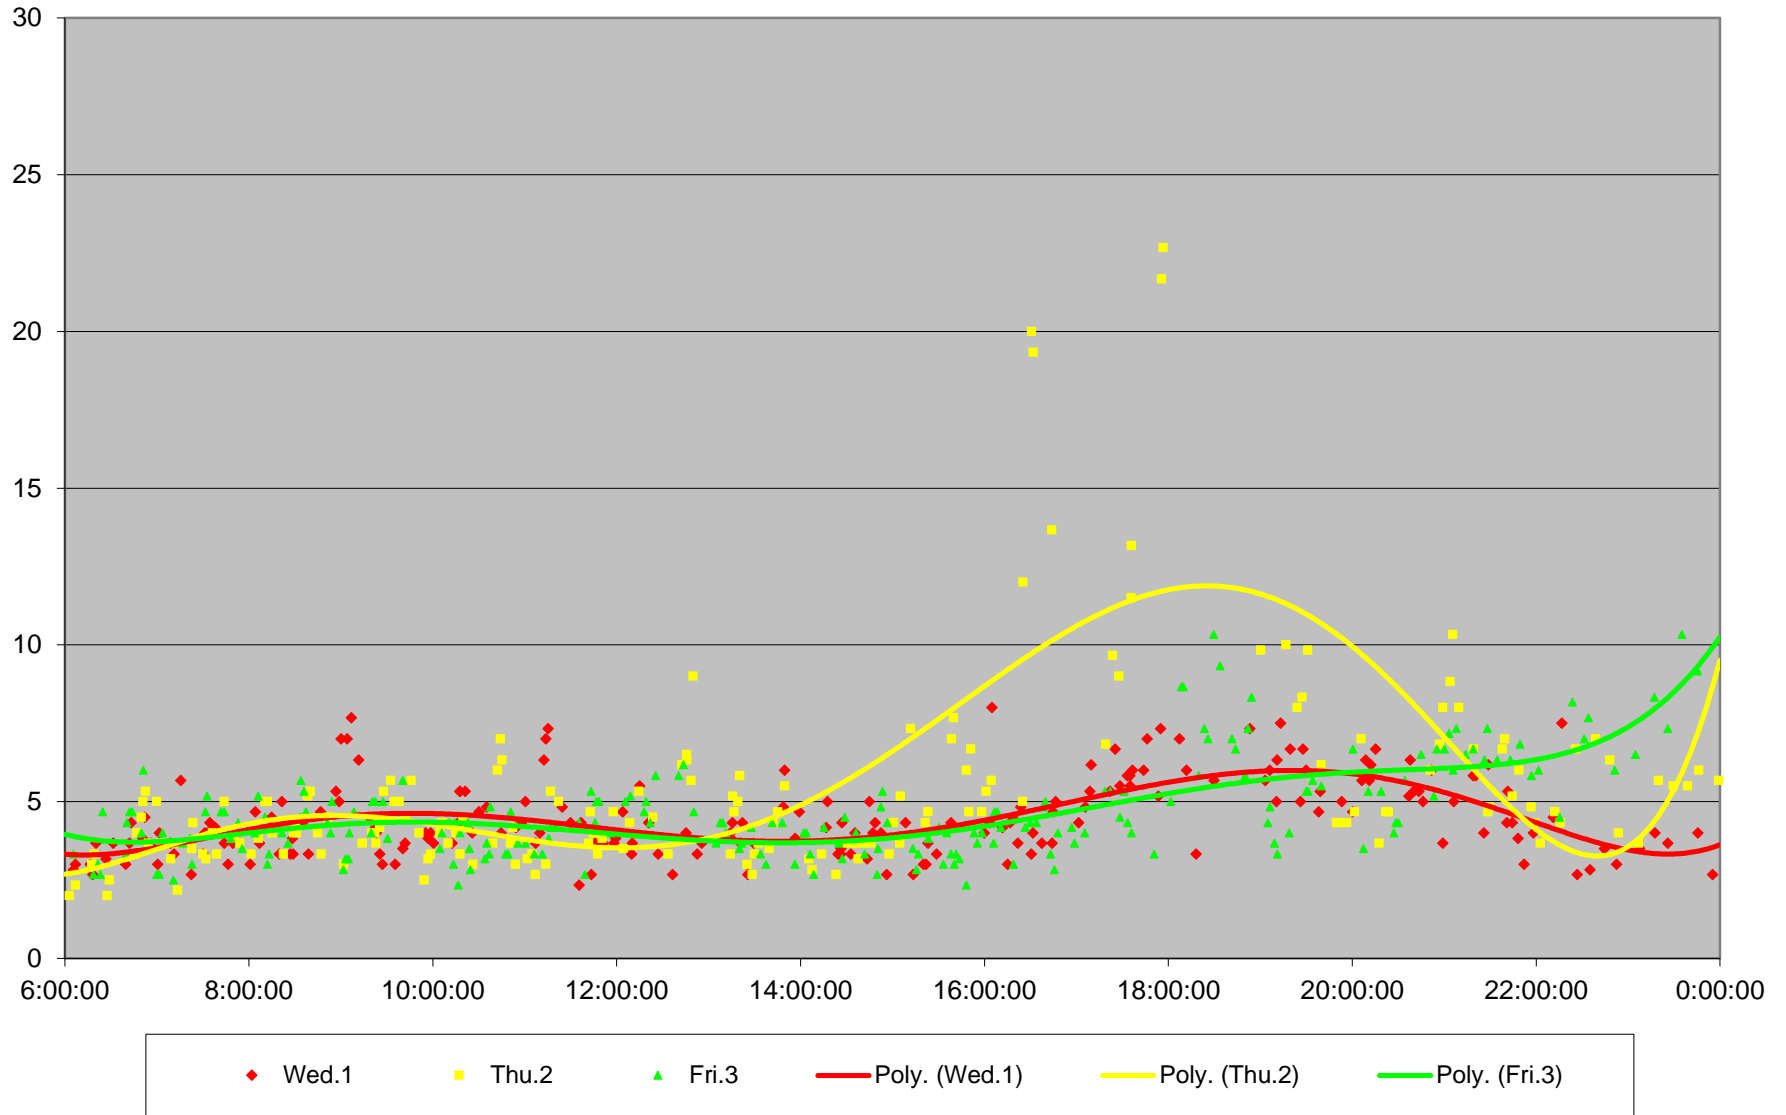

# 504 King Link Times From Bathurst To Spadina Eastbound November 2017

### 504 King Link Times From Bathurst To Spadina Eastbound November 2017