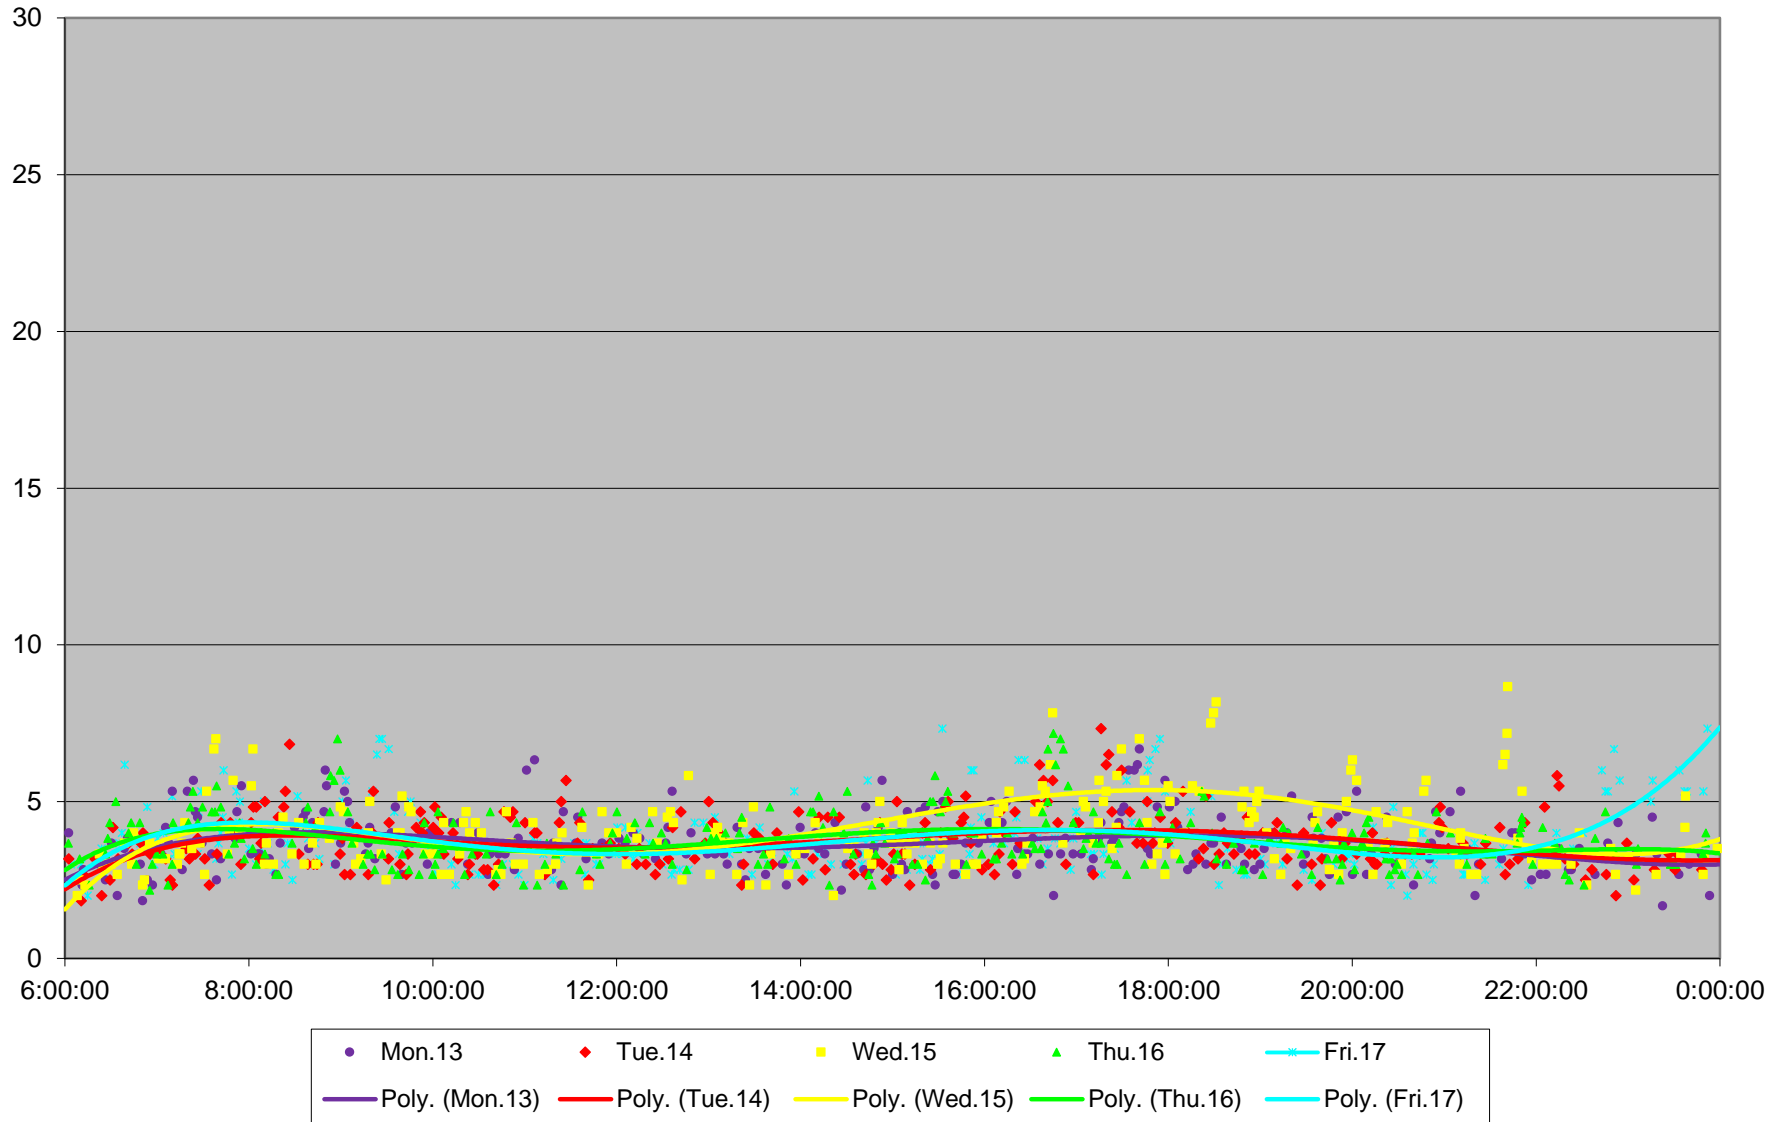

# 504 King Link Times From Bathurst To Spadina Eastbound November 2017

### 504 King Link Times From Bathurst To Spadina Eastbound November 2017