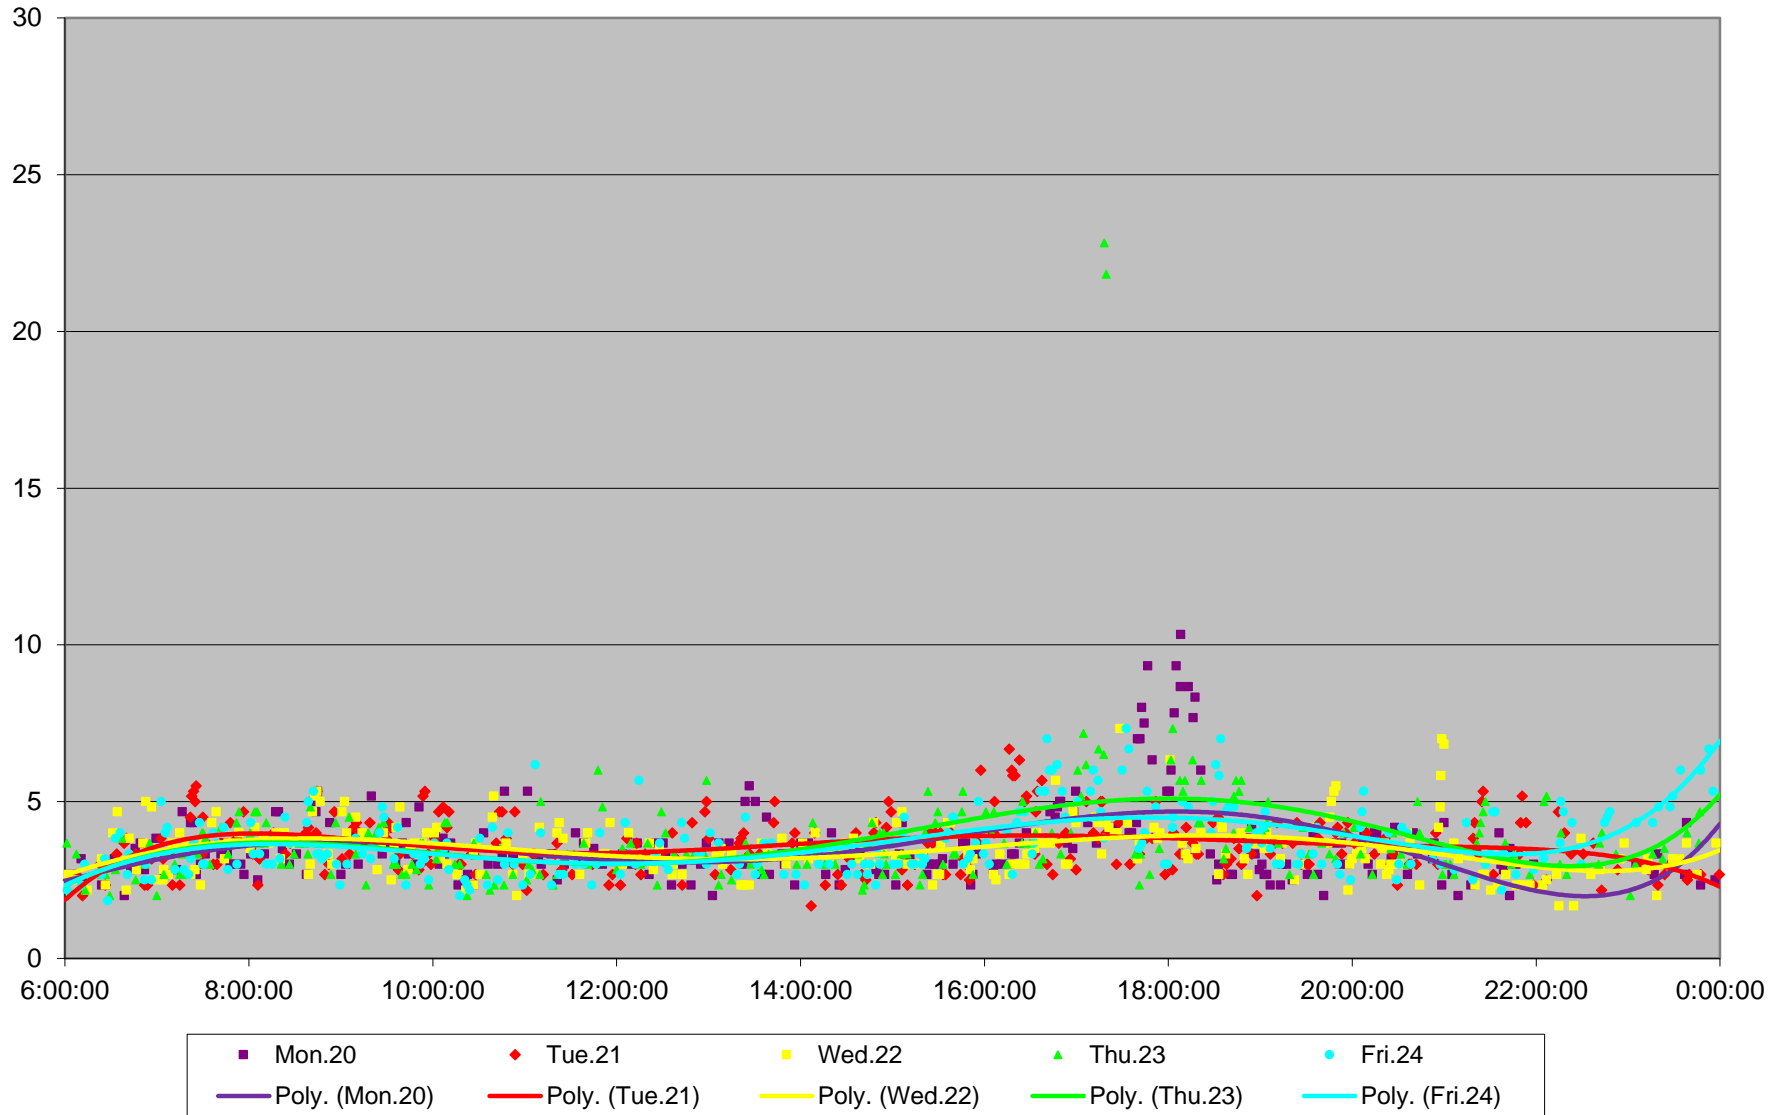

504 King Link Times From Bathurst To Spadina Eastbound November 2017