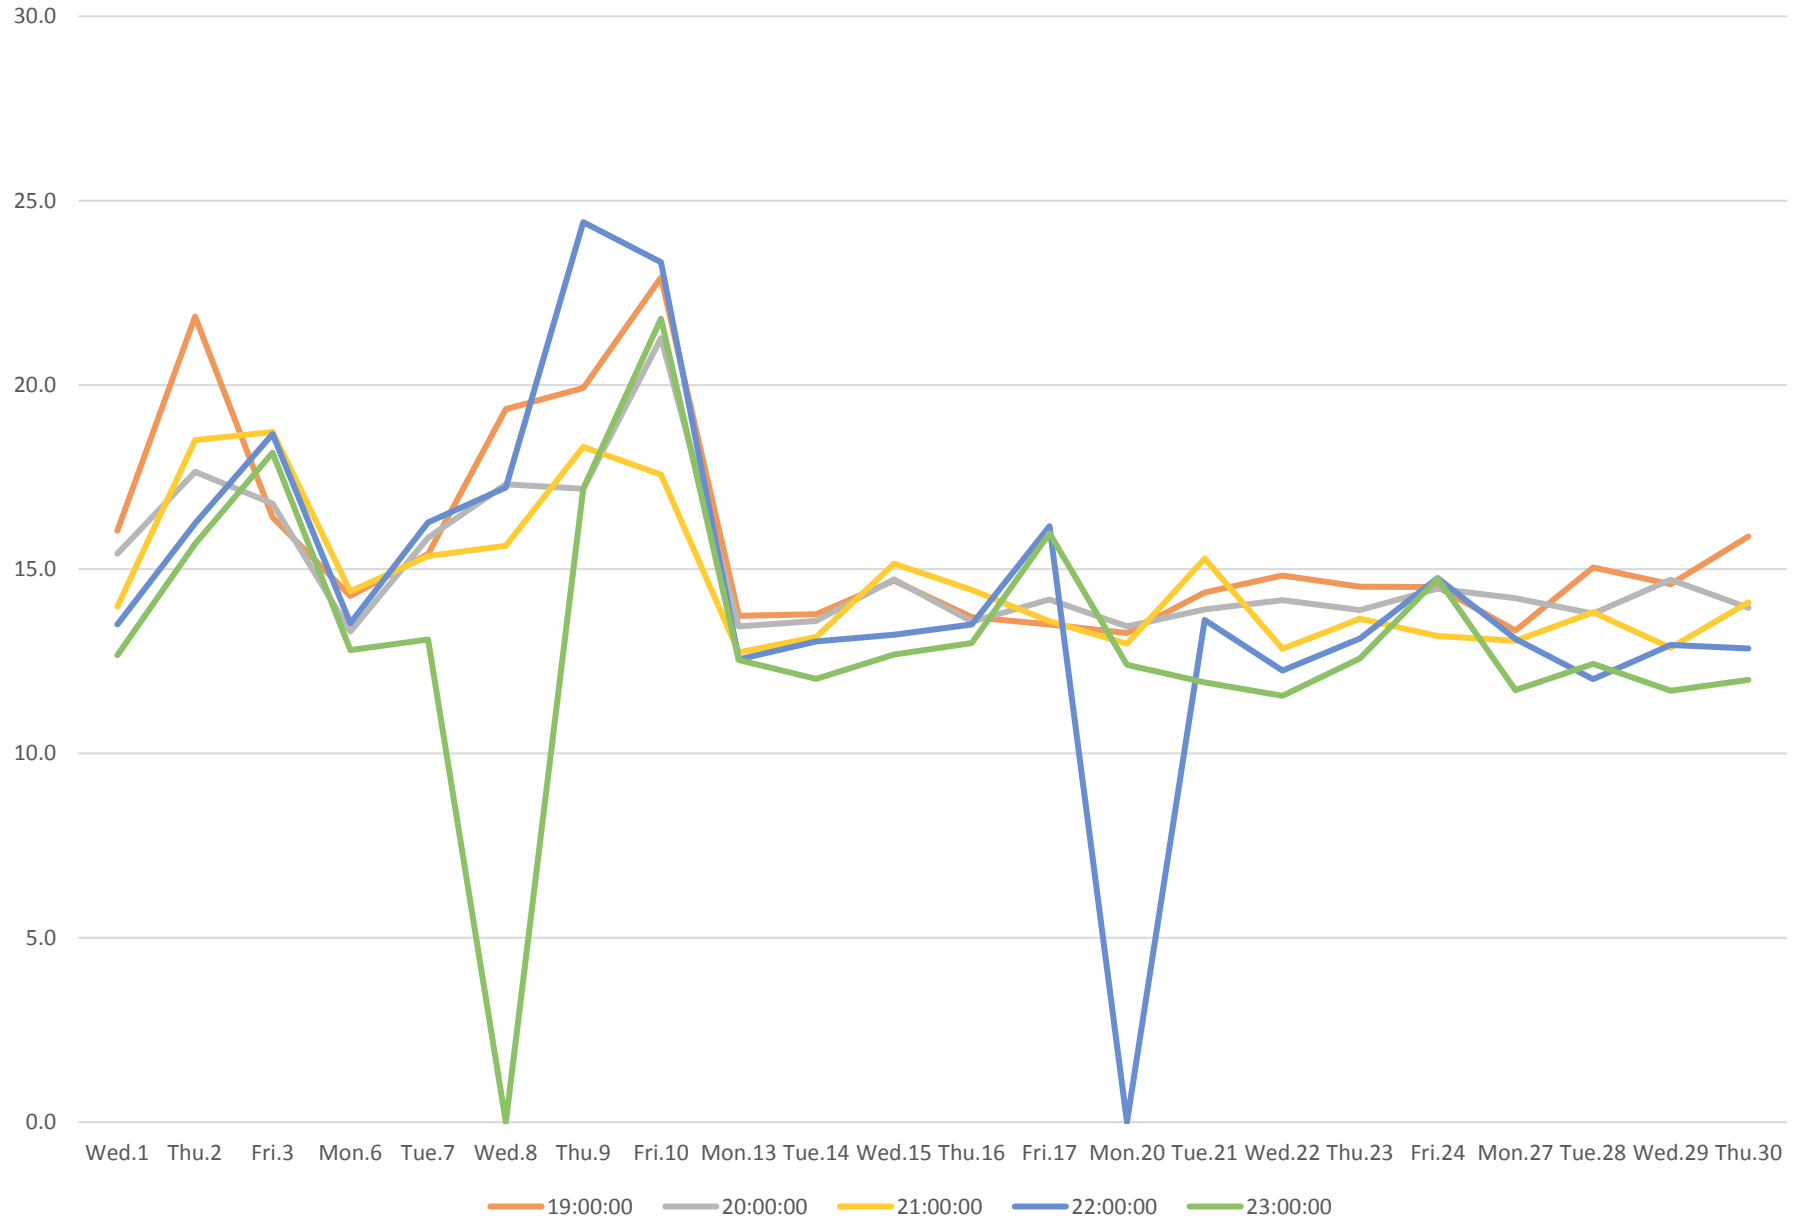

504 King Link Times From Bathurst To Jarvis Eastbound November 2017 AM Peak Averages

504 King Link Times From Bathurst To Jarvis Eastbound November 2017 Midday Averages

504 King Link Times From Bathurst To Jarvis Eastbound November 2017 PM Peak Averages

504 King Link Times From Bathurst To Jarvis Eastbound November 2017 Evening Averages

504 King Link Times From Bathurst To Jarvis Eastbound November 2017 Saturday Averages

504 King Link Times From Bathurst To Jarvis Eastbound November 2017 Sunday Averages

- 6:00:00
- 7:00:00
- 8:00:00
- 9:00:00
- 10:00:00
- 11:00:00
- 12:00:00
- 13:00:00
- 14:00:00
- 15:00:00
- 16:00:00
- 17:00:00
- 18:00:00
- 19:00:00
- 20:00:00
- 21:00:00
- 22:00:00
- 23:00:00