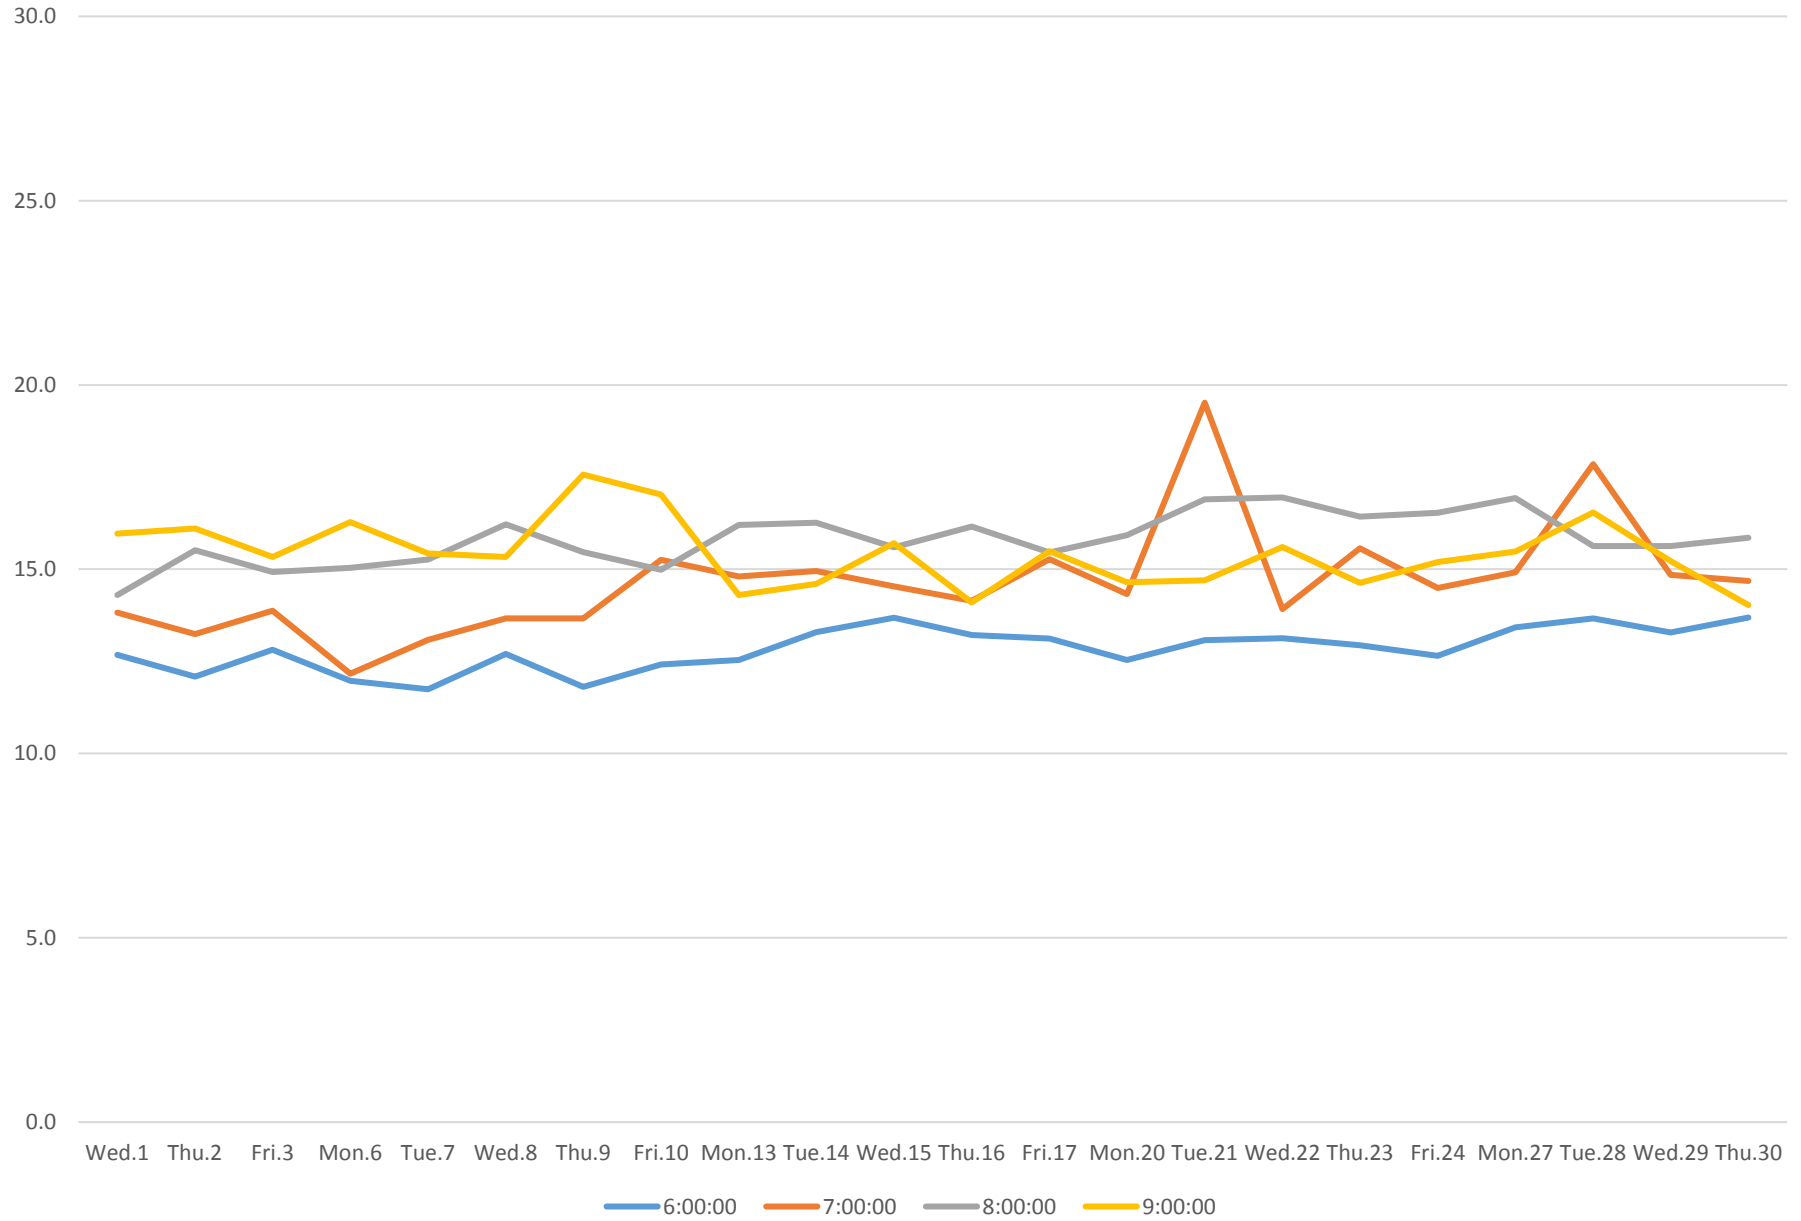

504 King Link Times From Bathurst To Jarvis Eastbound November 2017 AM Peak Averages

504 King Link Times From Bathurst To Jarvis Eastbound November 2017 Midday Averages

504 King Link Times From Bathurst To Jarvis Eastbound November 2017 PM Peak Averages

504 King Link Times From Bathurst To Jarvis Eastbound November 2017 Evening Averages

504 King Link Times From Bathurst To Jarvis Eastbound November 2017 Saturday Averages

504 King Link Times From Bathurst To Jarvis Eastbound November 2017 Sunday Averages

- 6:00:00
- 7:00:00
- 8:00:00
- 9:00:00
- 10:00:00
- 11:00:00
- 12:00:00
- 13:00:00
- 14:00:00
- 15:00:00
- 16:00:00
- 17:00:00
- 18:00:00
- 19:00:00
- 20:00:00
- 21:00:00
- 22:00:00
- 23:00:00