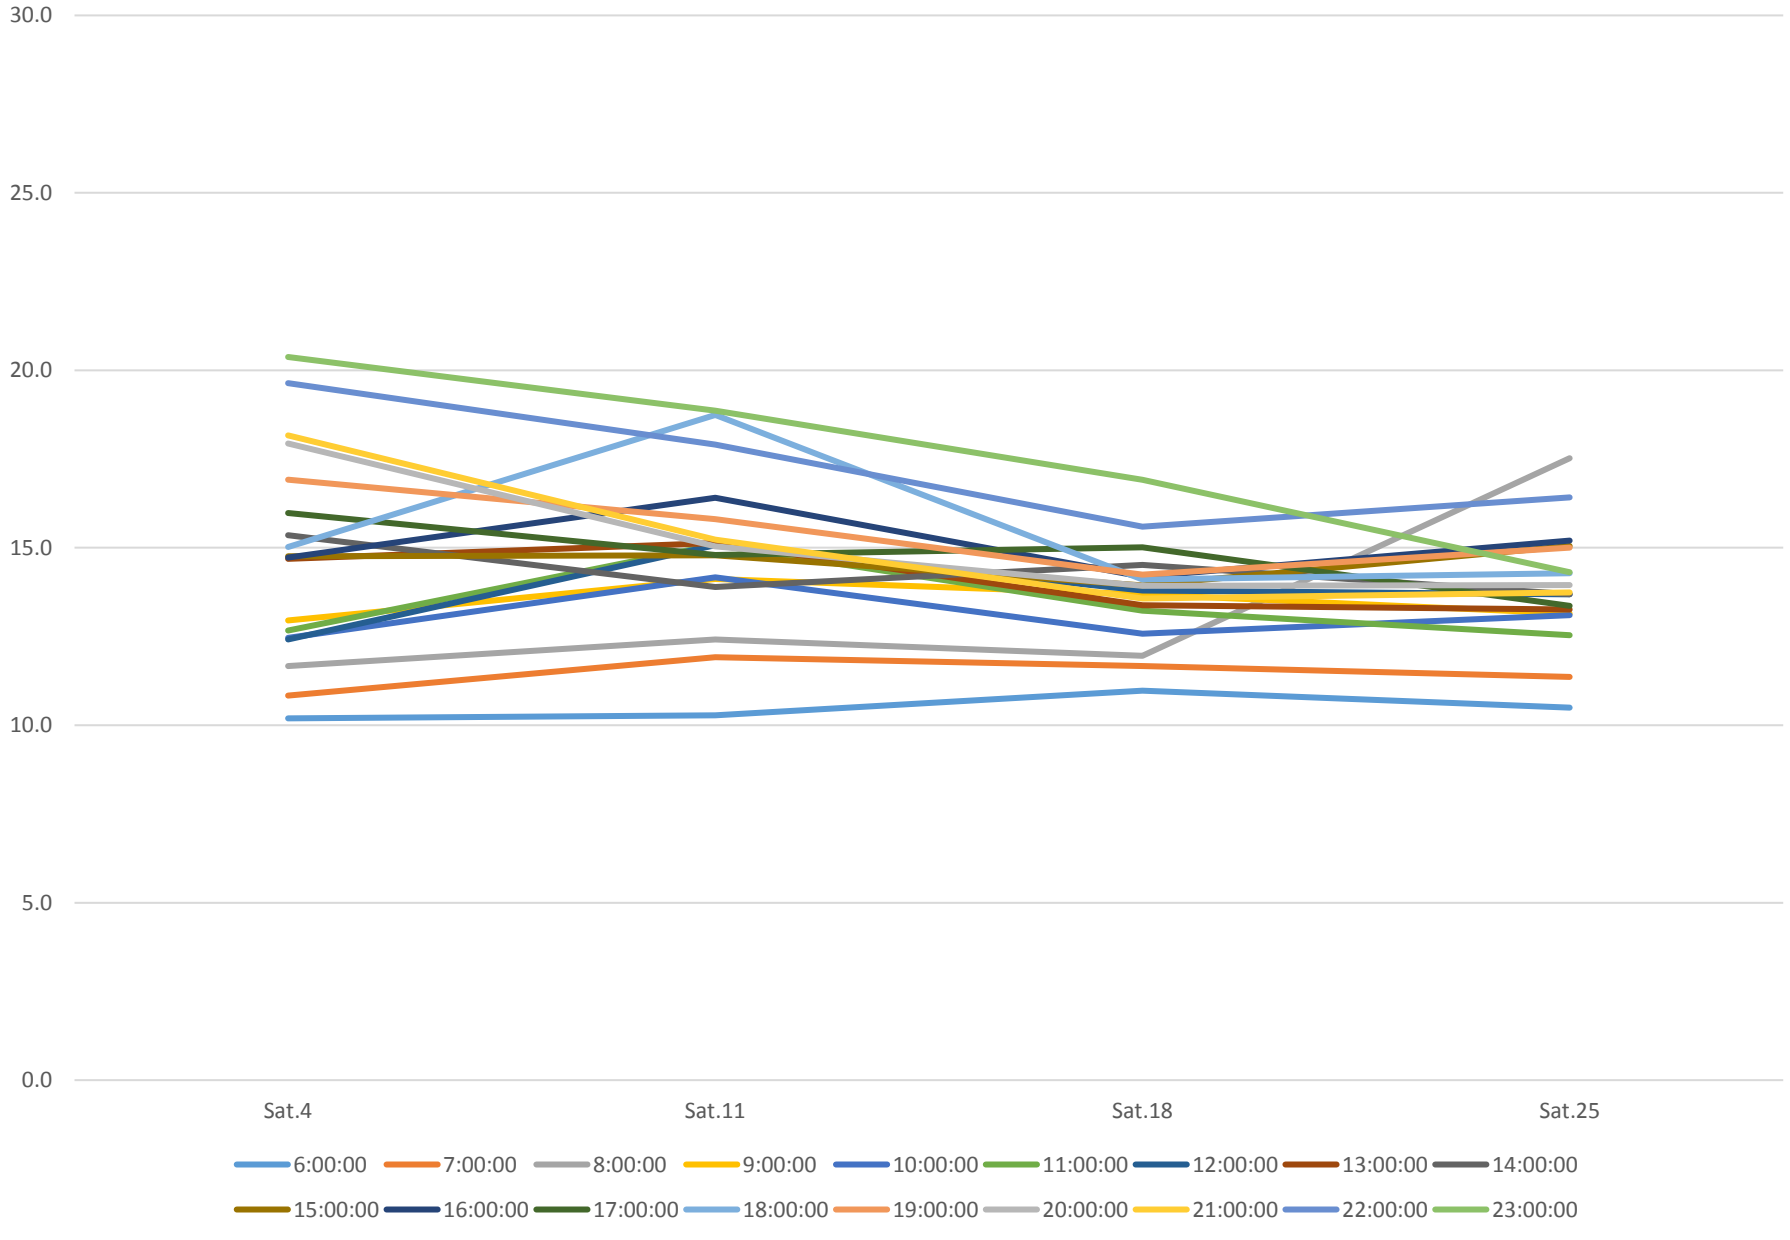

504 King Link Times From Bathurst To Jarvis Eastbound November 2017 AM Peak Averages

504 King Link Times From Bathurst To Jarvis Eastbound November 2017 Midday Averages

504 King Link Times From Bathurst To Jarvis Eastbound November 2017 PM Peak Averages

504 King Link Times From Bathurst To Jarvis Eastbound November 2017 Evening Averages

504 King Link Times From Bathurst To Jarvis Eastbound November 2017 Saturday Averages

504 King Link Times From Bathurst To Jarvis Eastbound November 2017 Sunday Averages

- 6:00:00
- 7:00:00
- 8:00:00
- 9:00:00
- 10:00:00
- 11:00:00
- 12:00:00
- 13:00:00
- 14:00:00
- 15:00:00
- 16:00:00
- 17:00:00
- 18:00:00
- 19:00:00
- 20:00:00
- 21:00:00
- 22:00:00
- 23:00:00