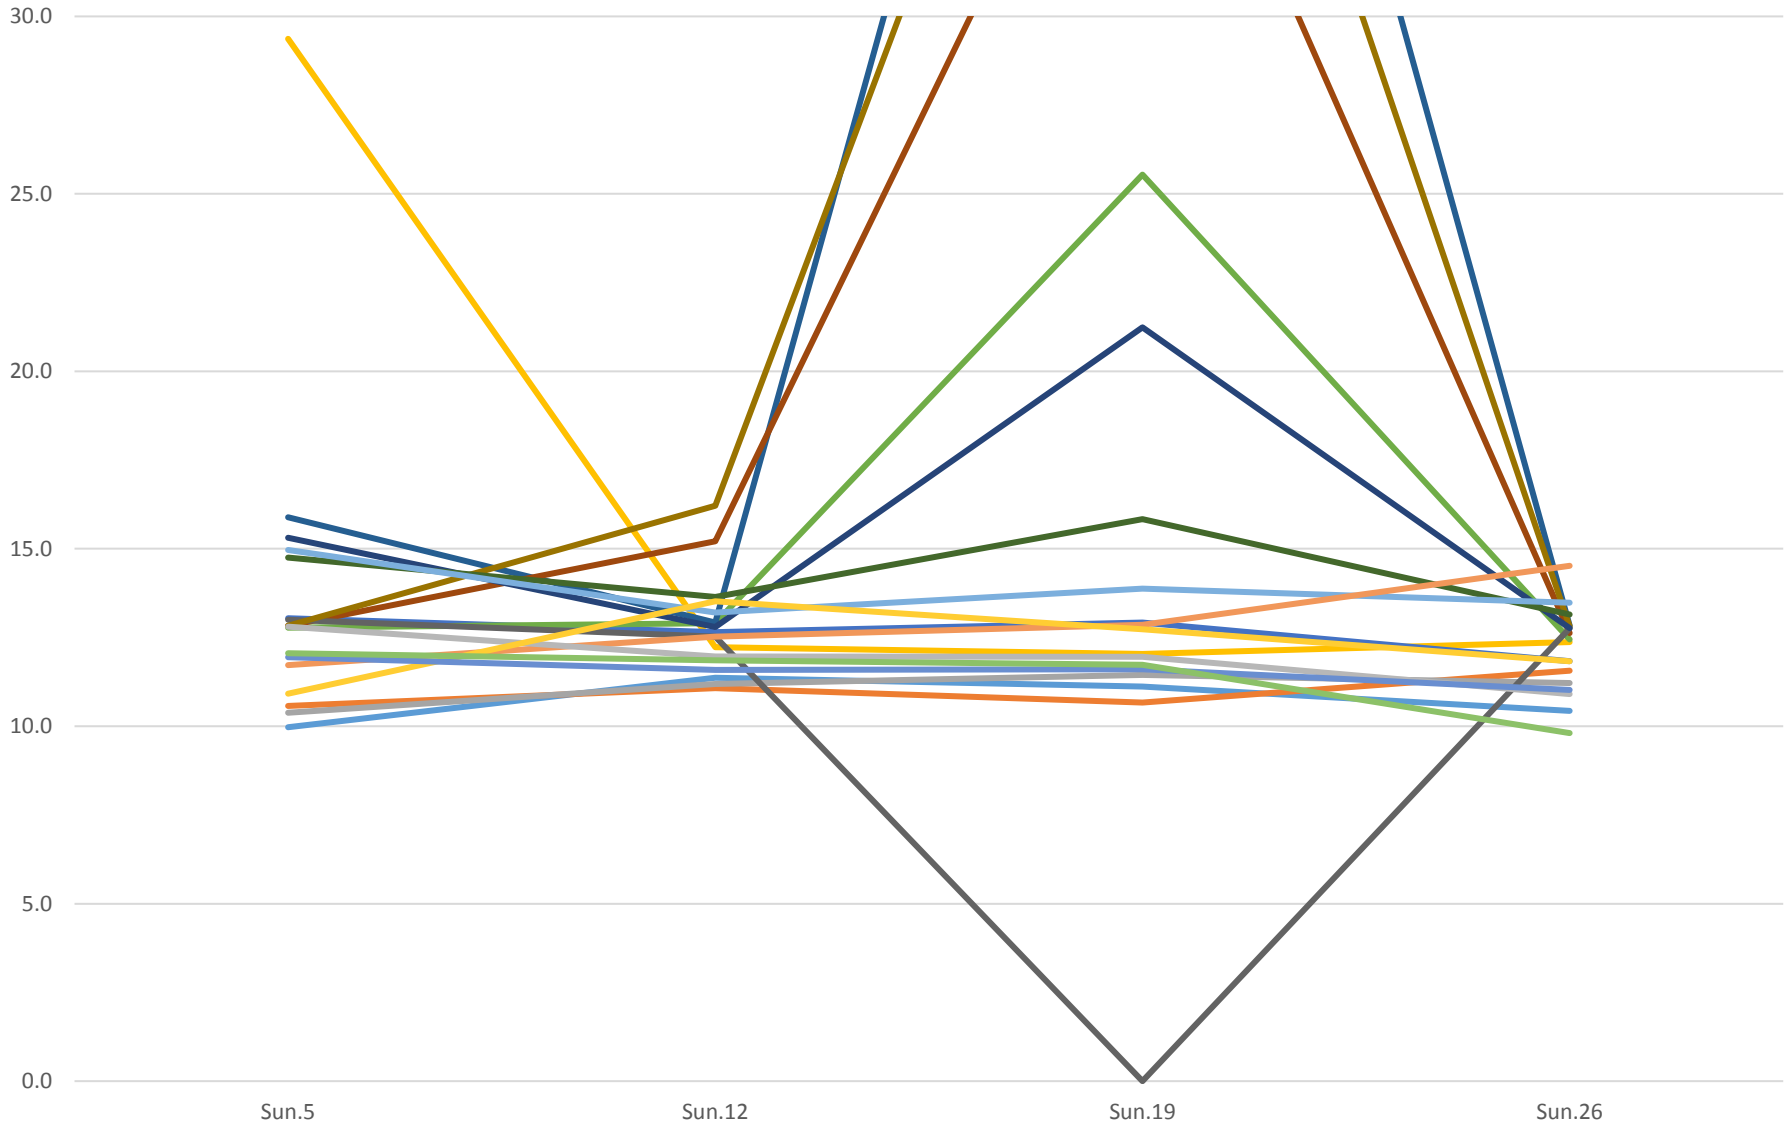

504 King Link Times From Bathurst To Jarvis Eastbound November 2017 AM Peak Averages

504 King Link Times From Bathurst To Jarvis Eastbound November 2017 Midday Averages

504 King Link Times From Bathurst To Jarvis Eastbound November 2017 PM Peak Averages

504 King Link Times From Bathurst To Jarvis Eastbound November 2017 Evening Averages

504 King Link Times From Bathurst To Jarvis Eastbound November 2017 Saturday Averages

504 King Link Times From Bathurst To Jarvis Eastbound November 2017 Sunday Averages

- 6:00:00
- 7:00:00
- 8:00:00
- 9:00:00
- 10:00:00
- 11:00:00
- 12:00:00
- 13:00:00
- 14:00:00
- 15:00:00
- 16:00:00
- 17:00:00
- 18:00:00
- 19:00:00
- 20:00:00
- 21:00:00
- 22:00:00
- 23:00:00