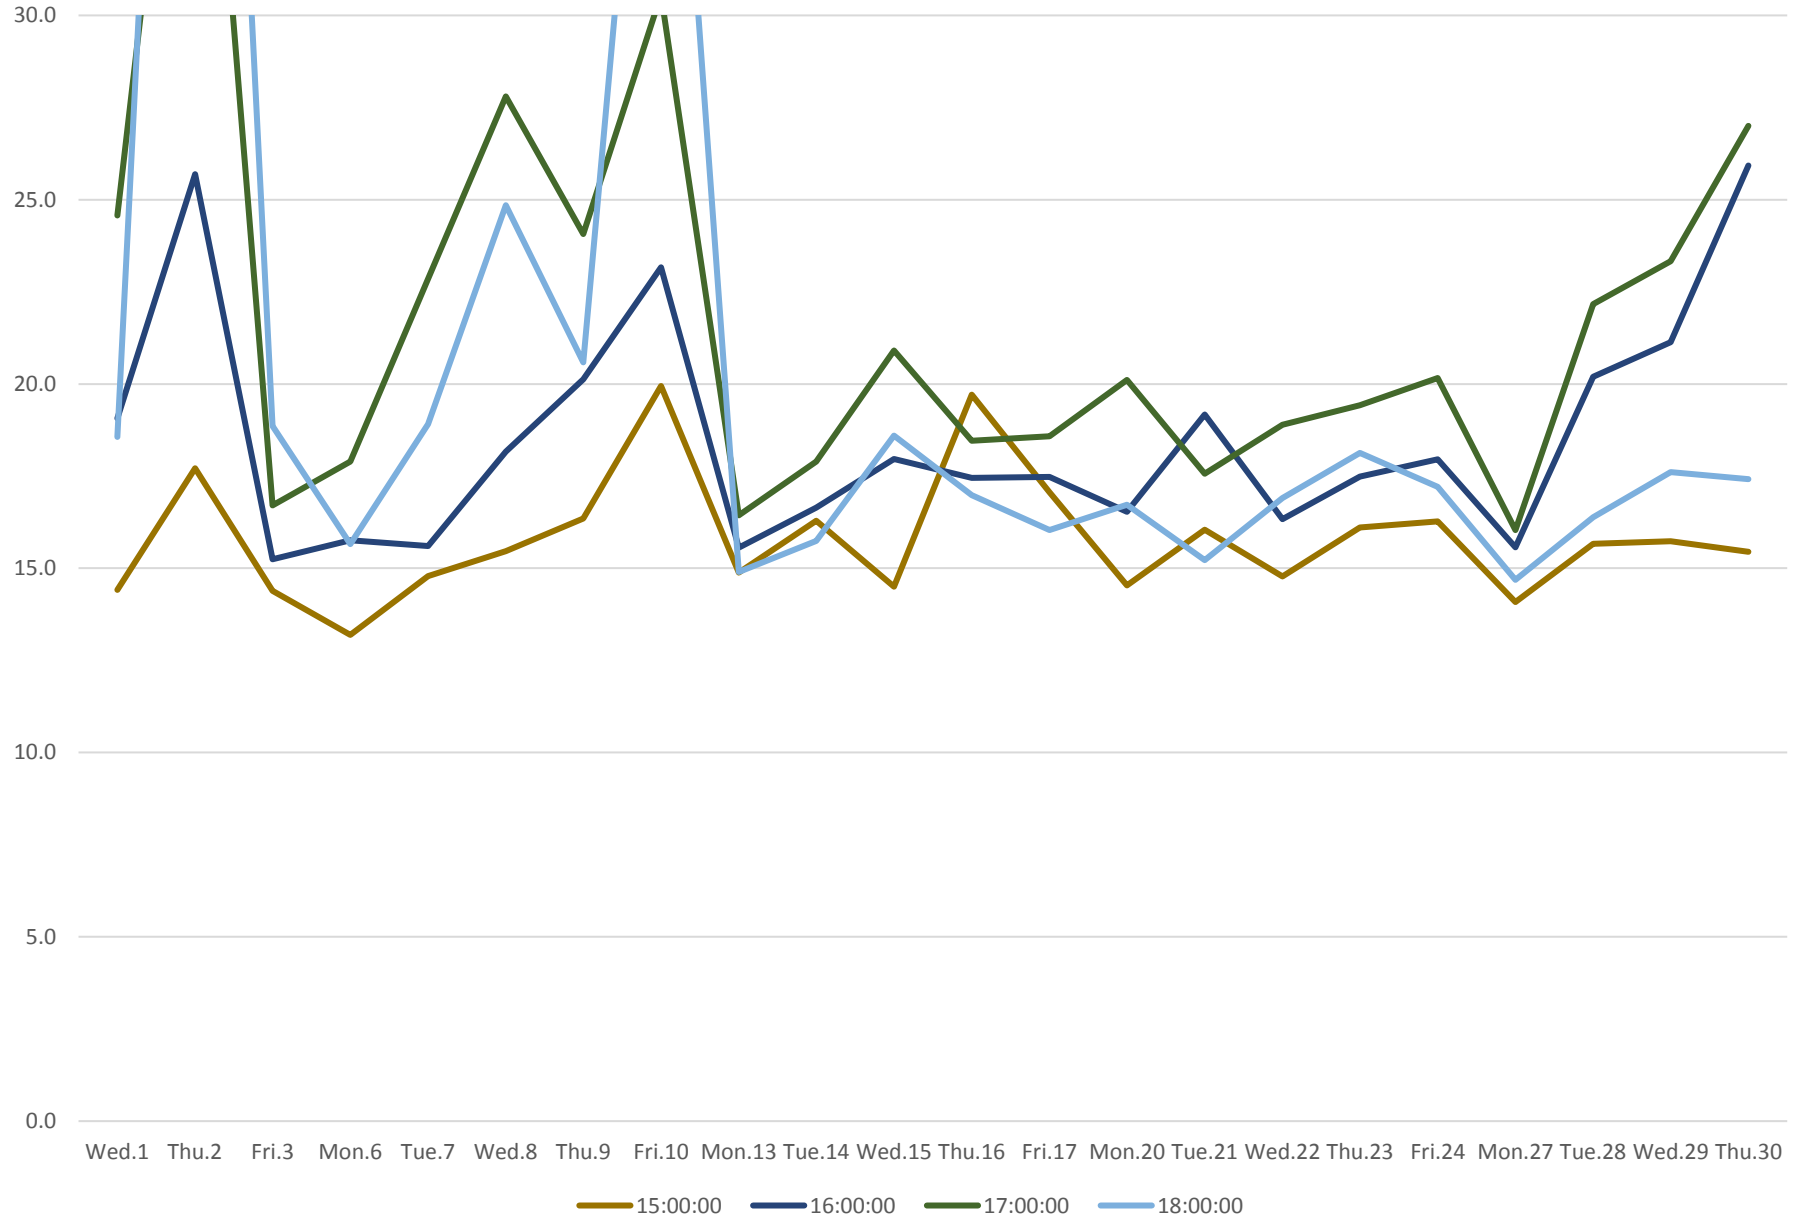

504 King Link Times From Bathurst To Jarvis Eastbound November 2017 AM Peak Averages

504 King Link Times From Bathurst To Jarvis Eastbound November 2017 Midday Averages

504 King Link Times From Bathurst To Jarvis Eastbound November 2017 PM Peak Averages

504 King Link Times From Bathurst To Jarvis Eastbound November 2017 Evening Averages

504 King Link Times From Bathurst To Jarvis Eastbound November 2017 Saturday Averages

504 King Link Times From Bathurst To Jarvis Eastbound November 2017 Sunday Averages

- 6:00:00
- 7:00:00
- 8:00:00
- 9:00:00
- 10:00:00
- 11:00:00
- 12:00:00
- 13:00:00
- 14:00:00
- 15:00:00
- 16:00:00
- 17:00:00
- 18:00:00
- 19:00:00
- 20:00:00
- 21:00:00
- 22:00:00
- 23:00:00