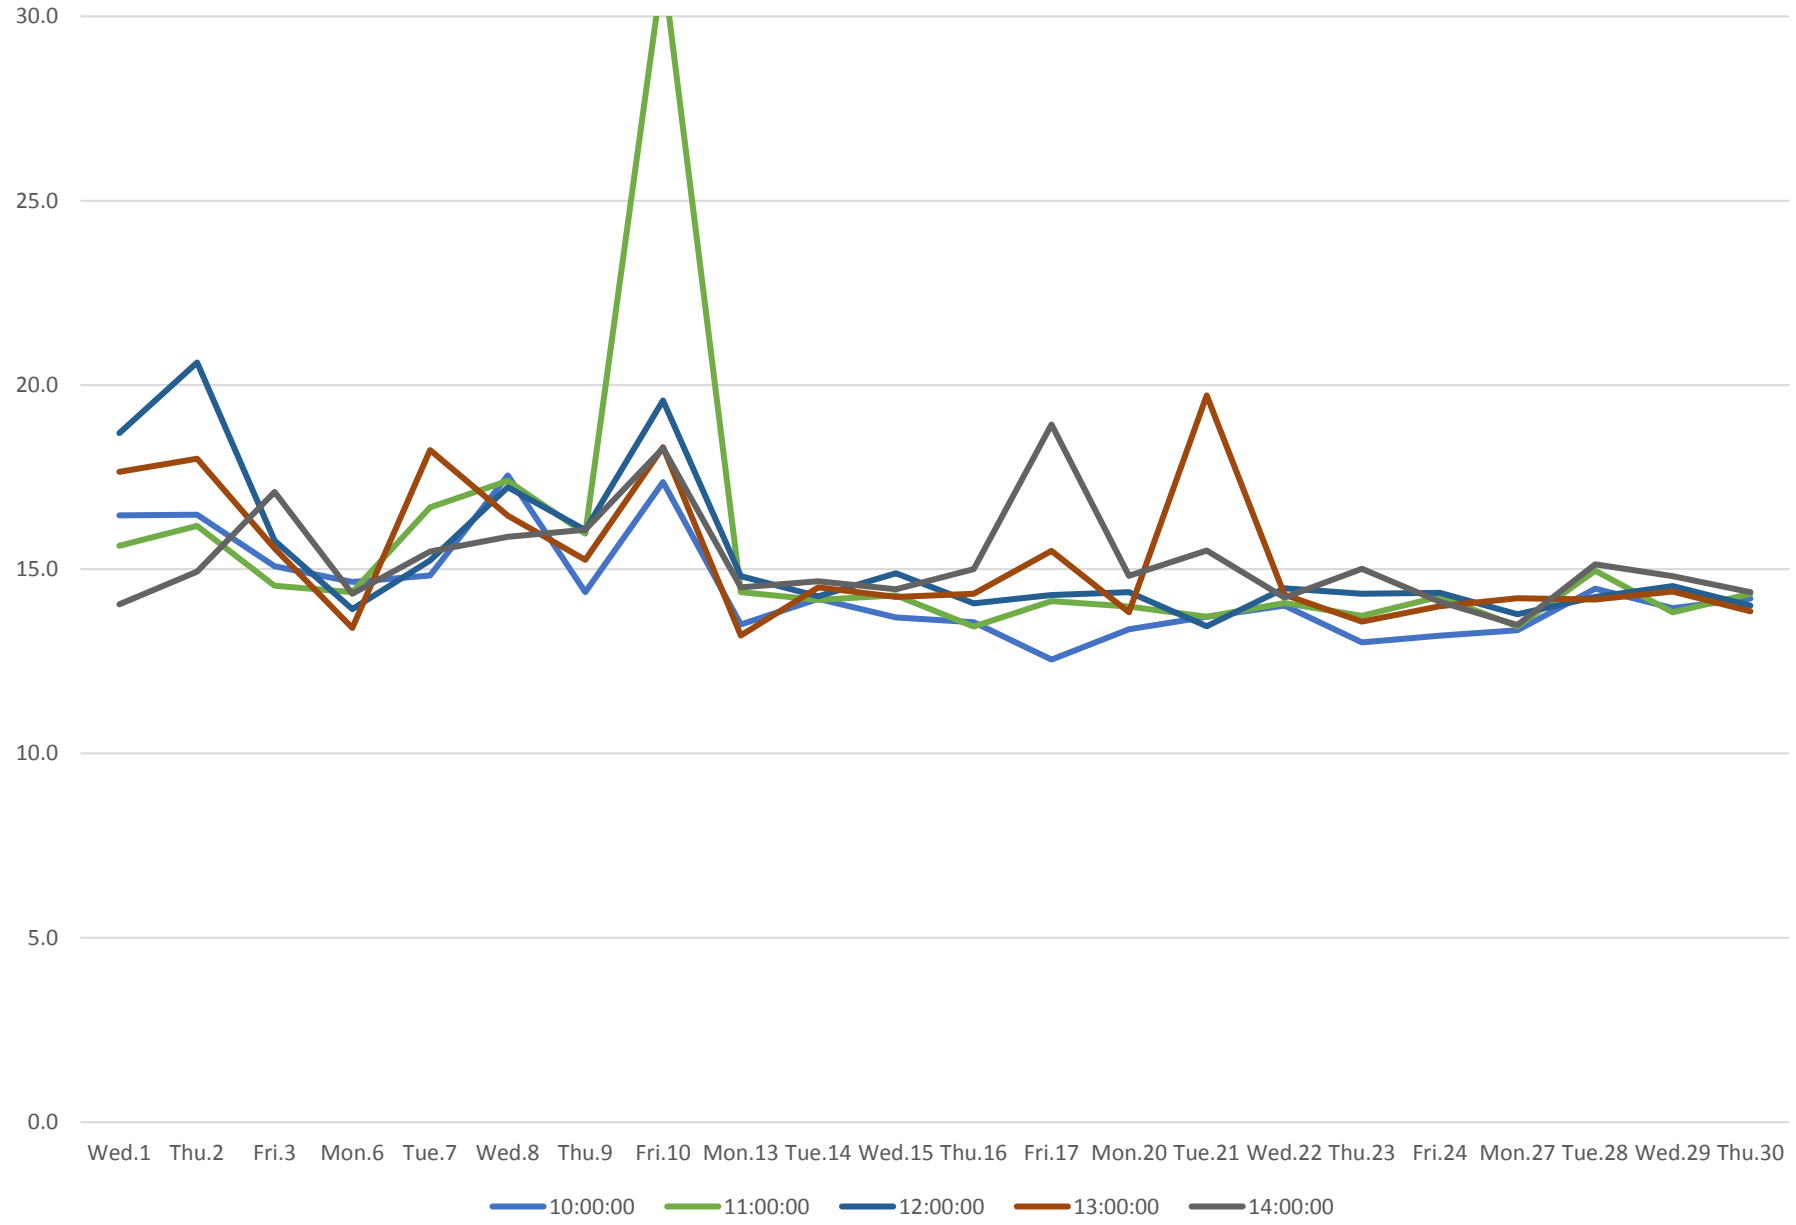

504 King Link Times From Bathurst To Jarvis Eastbound November 2017 AM Peak Averages

504 King Link Times From Bathurst To Jarvis Eastbound November 2017 Midday Averages

504 King Link Times From Bathurst To Jarvis Eastbound November 2017 PM Peak Averages

504 King Link Times From Bathurst To Jarvis Eastbound November 2017 Evening Averages

504 King Link Times From Bathurst To Jarvis Eastbound November 2017 Saturday Averages

504 King Link Times From Bathurst To Jarvis Eastbound November 2017 Sunday Averages

- 6:00:00
- 7:00:00
- 8:00:00
- 9:00:00
- 10:00:00
- 11:00:00
- 12:00:00
- 13:00:00
- 14:00:00
- 15:00:00
- 16:00:00
- 17:00:00
- 18:00:00
- 19:00:00
- 20:00:00
- 21:00:00
- 22:00:00
- 23:00:00