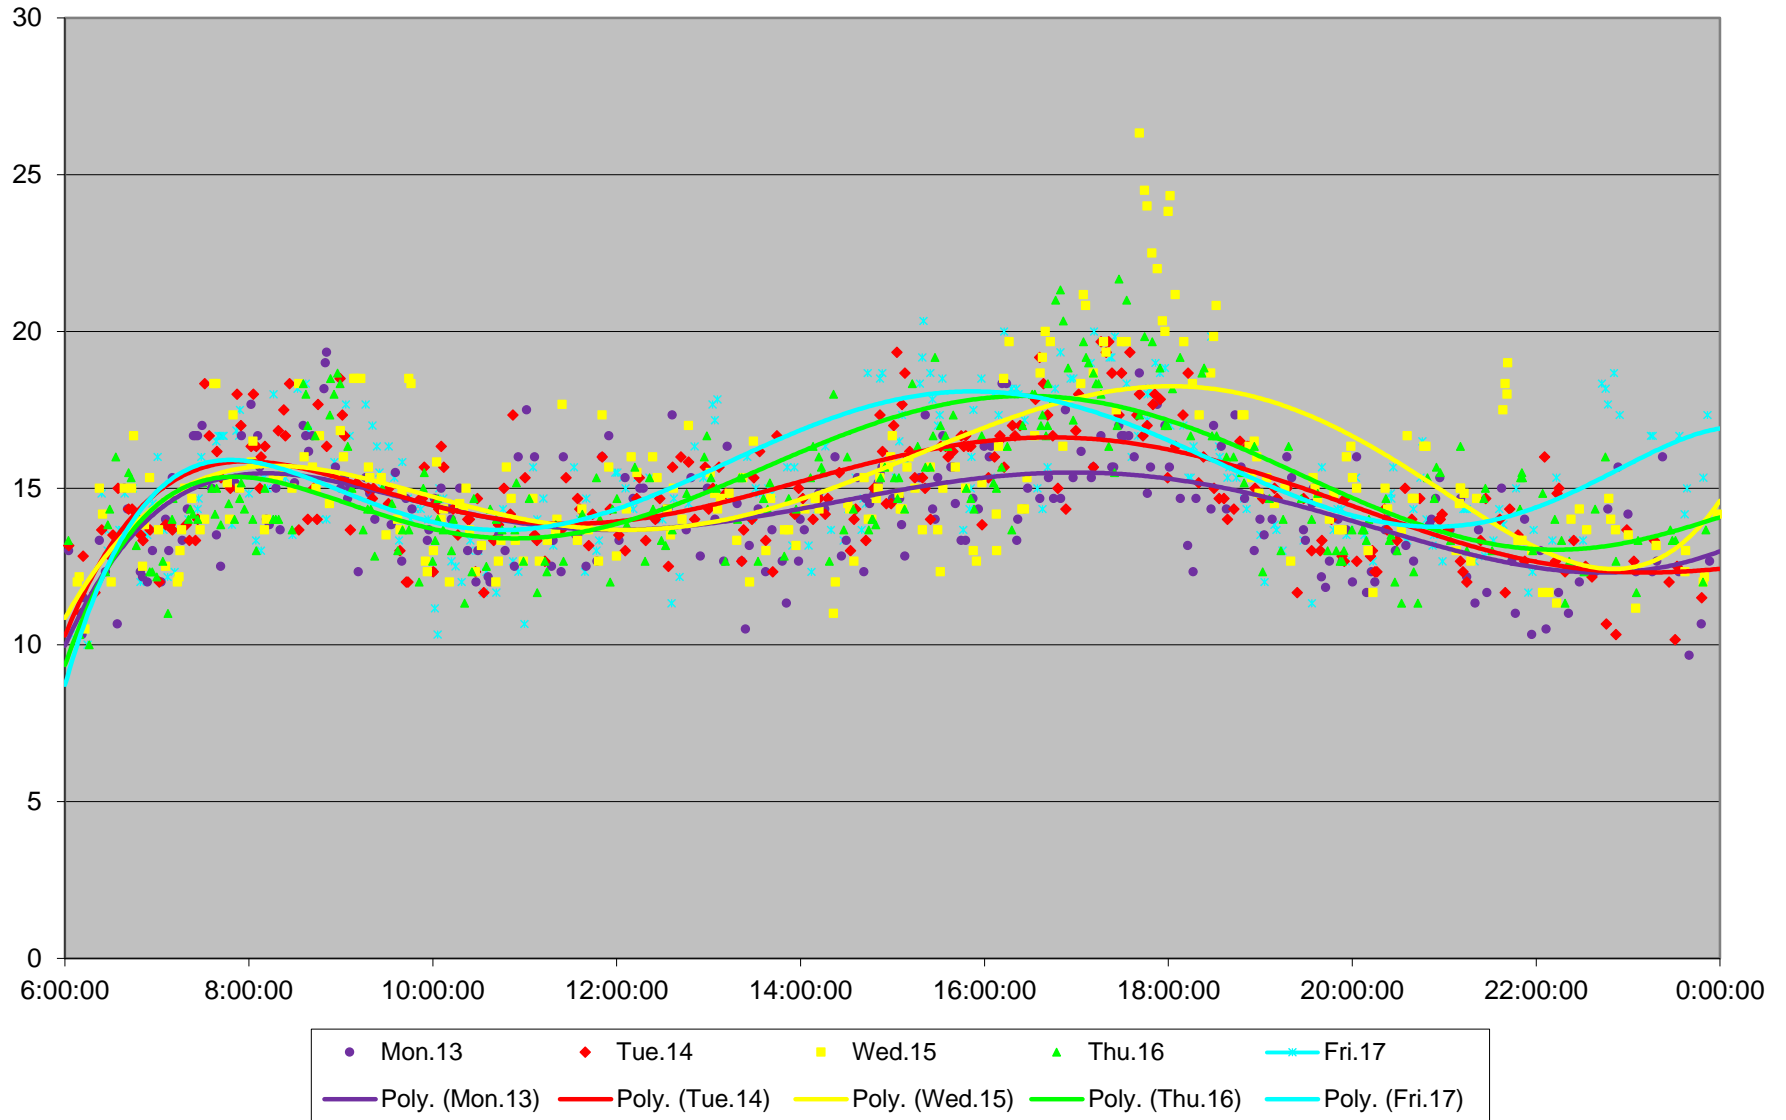

504 King Link Times From Bathurst To Jarvis Eastbound November 2017

504 King Link Times From Bathurst To Jarvis Eastbound November 2017

504 King Link Times From Bathurst To Jarvis Eastbound November 2017

504 King Link Times From Bathurst To Jarvis Eastbound November 2017