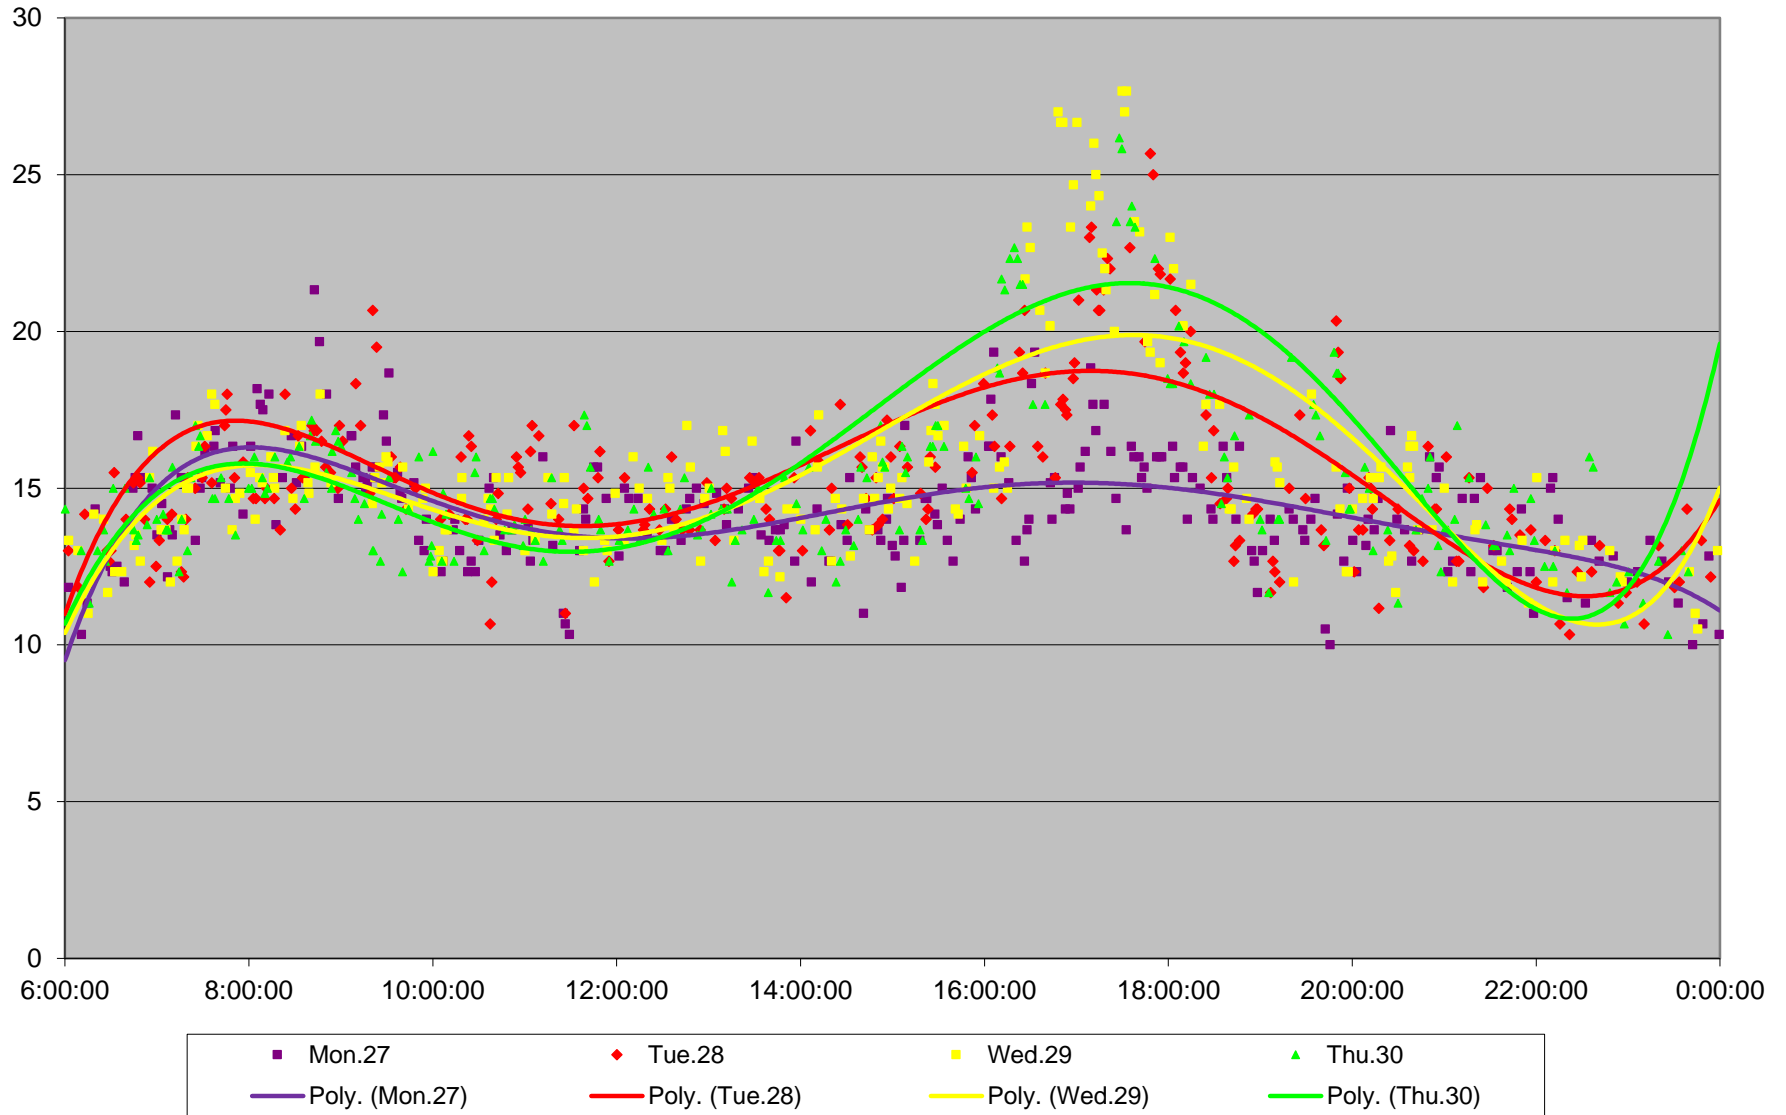

504 King Link Times From Bathurst To Jarvis Eastbound November 2017

504 King Link Times From Bathurst To Jarvis Eastbound November 2017

504 King Link Times From Bathurst To Jarvis Eastbound November 2017

504 King Link Times From Bathurst To Jarvis Eastbound November 2017