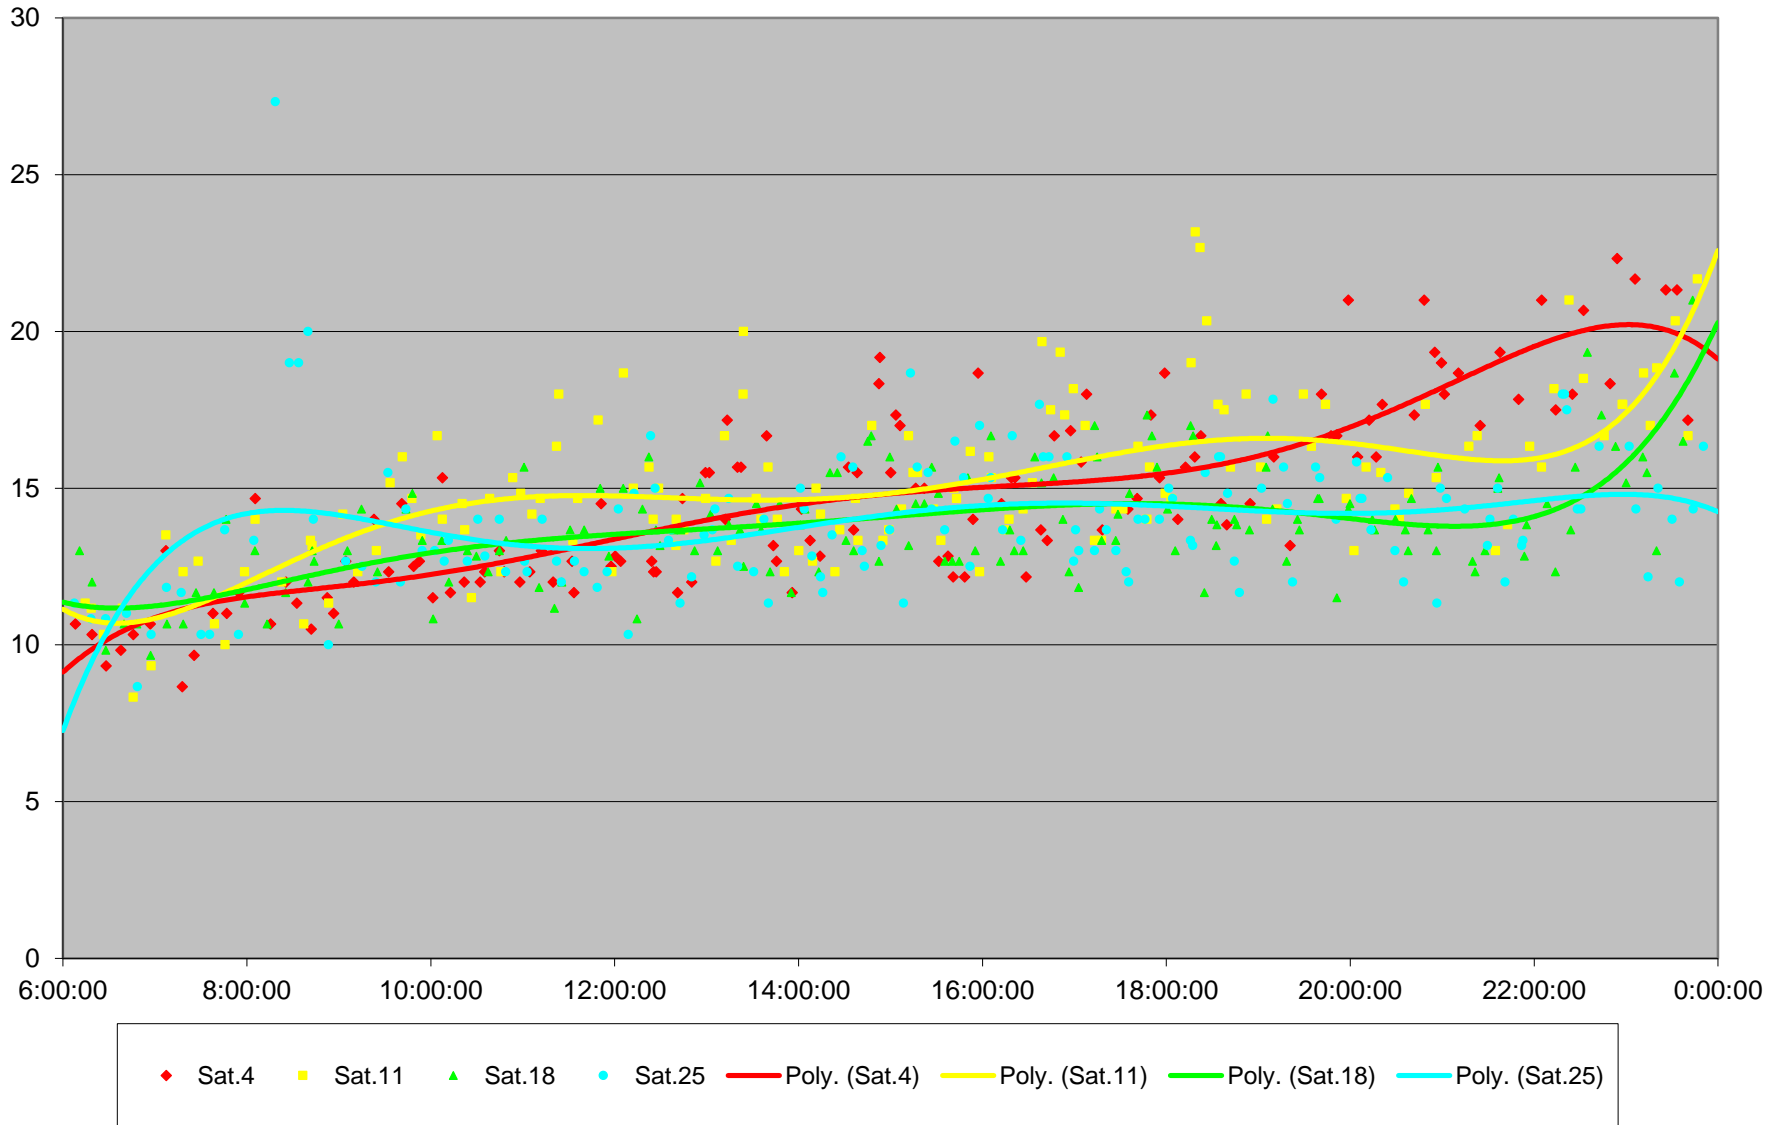

504 King Link Times From Bathurst To Jarvis Eastbound November 2017

504 King Link Times From Bathurst To Jarvis Eastbound November 2017

504 King Link Times From Bathurst To Jarvis Eastbound November 2017

504 King Link Times From Bathurst To Jarvis Eastbound November 2017