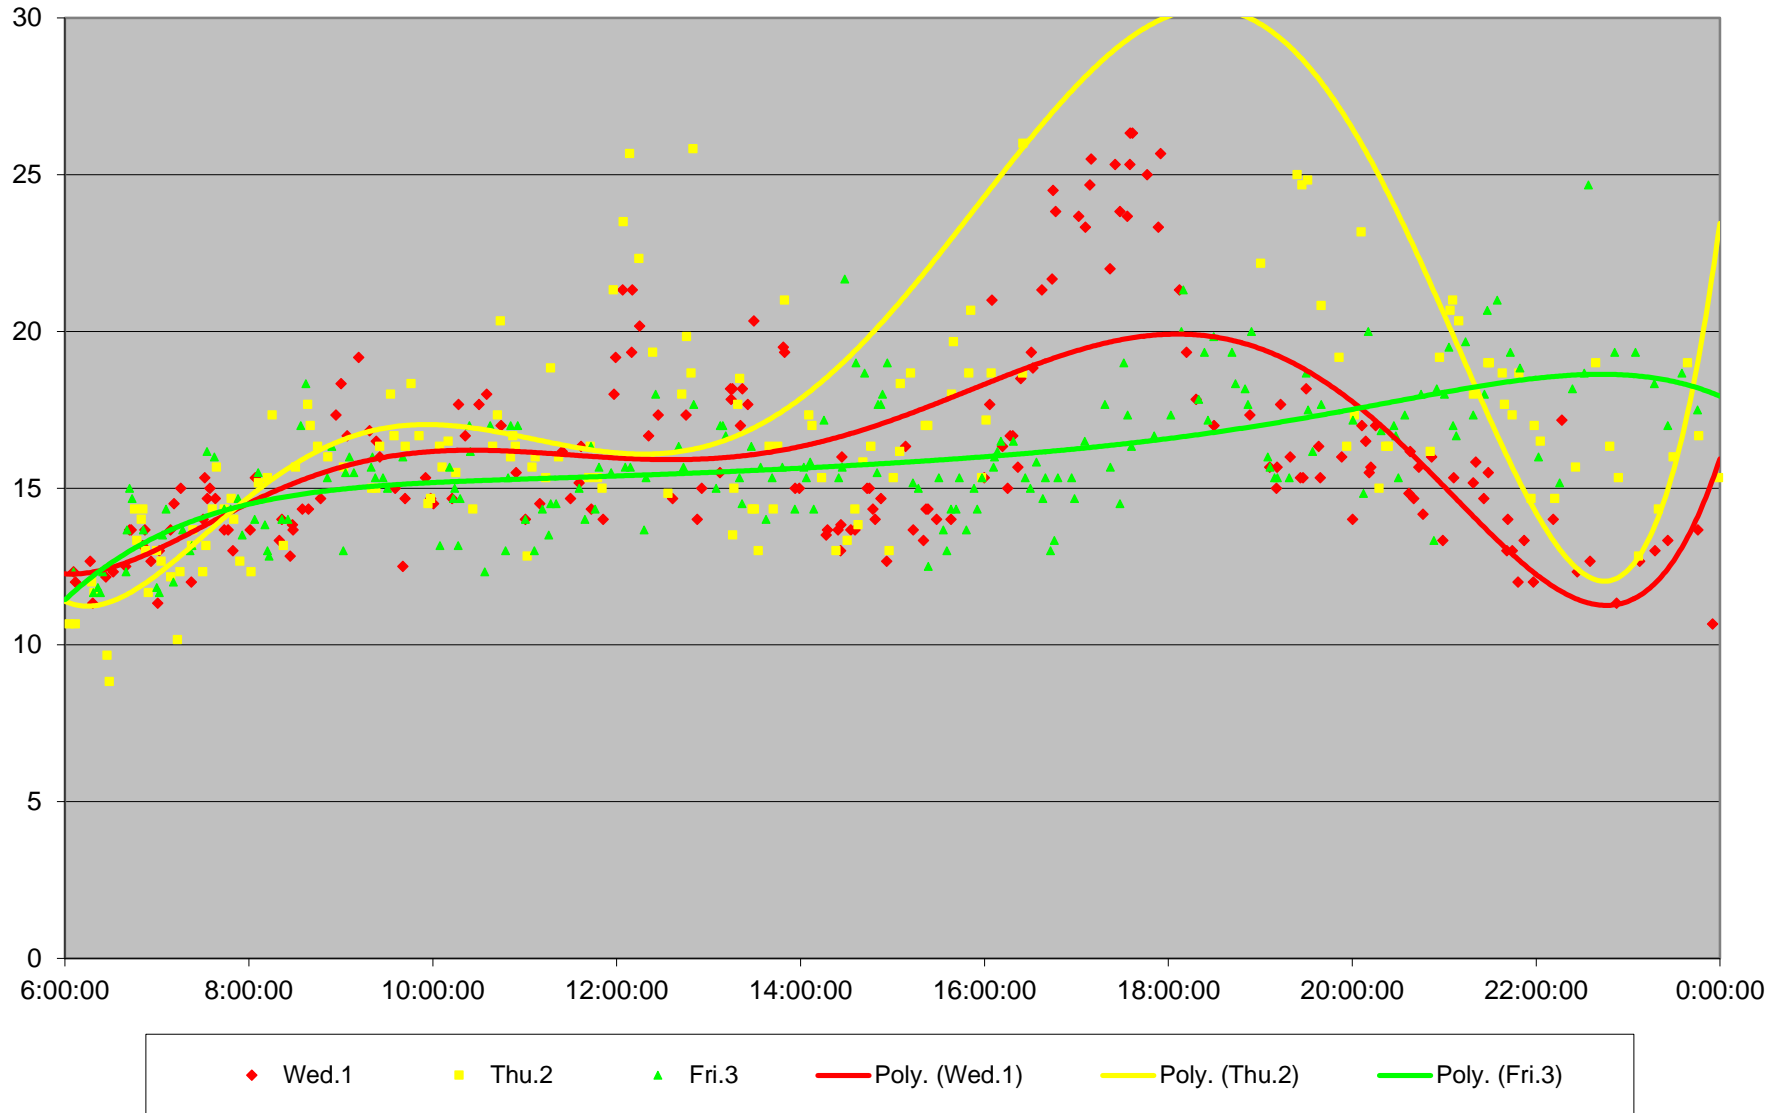

504 King Link Times From Bathurst To Jarvis Eastbound November 2017

504 King Link Times From Bathurst To Jarvis Eastbound November 2017

504 King Link Times From Bathurst To Jarvis Eastbound November 2017

504 King Link Times From Bathurst To Jarvis Eastbound November 2017