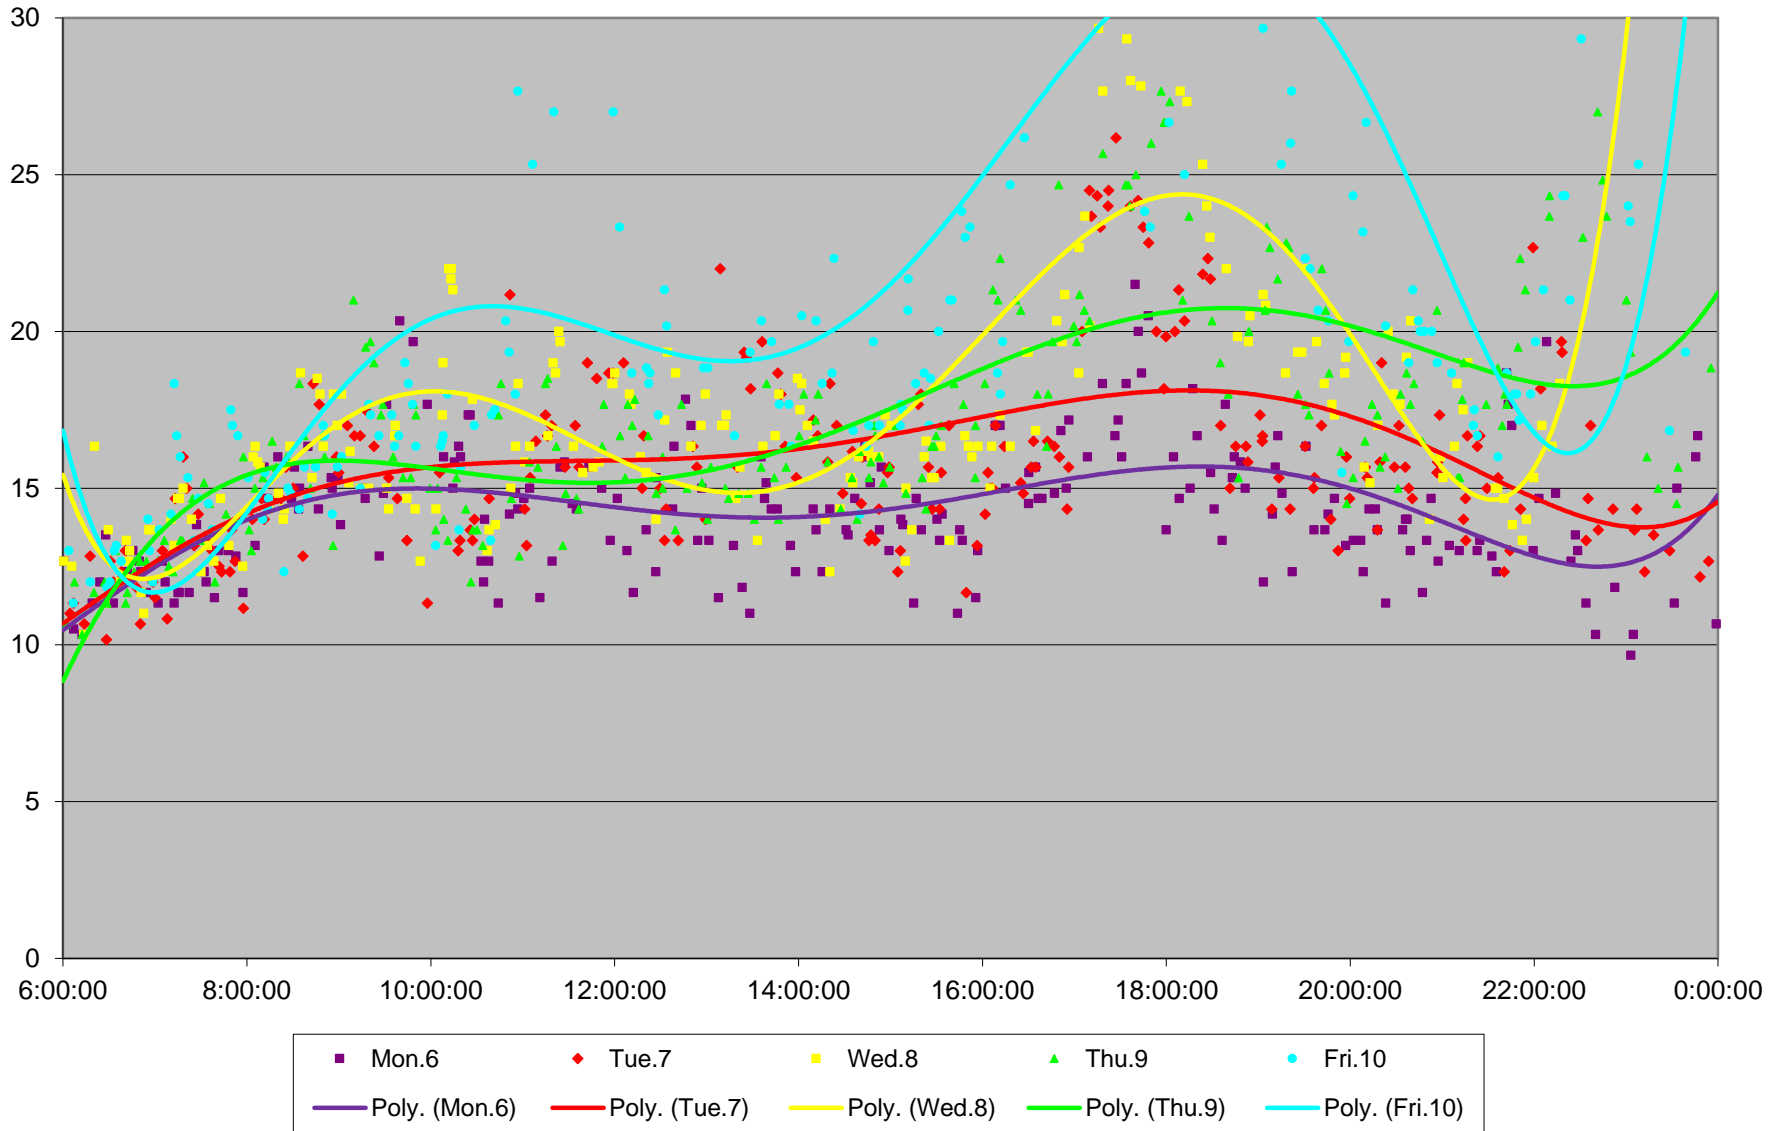

504 King Link Times From Bathurst To Jarvis Eastbound November 2017

504 King Link Times From Bathurst To Jarvis Eastbound November 2017

504 King Link Times From Bathurst To Jarvis Eastbound November 2017

504 King Link Times From Bathurst To Jarvis Eastbound November 2017