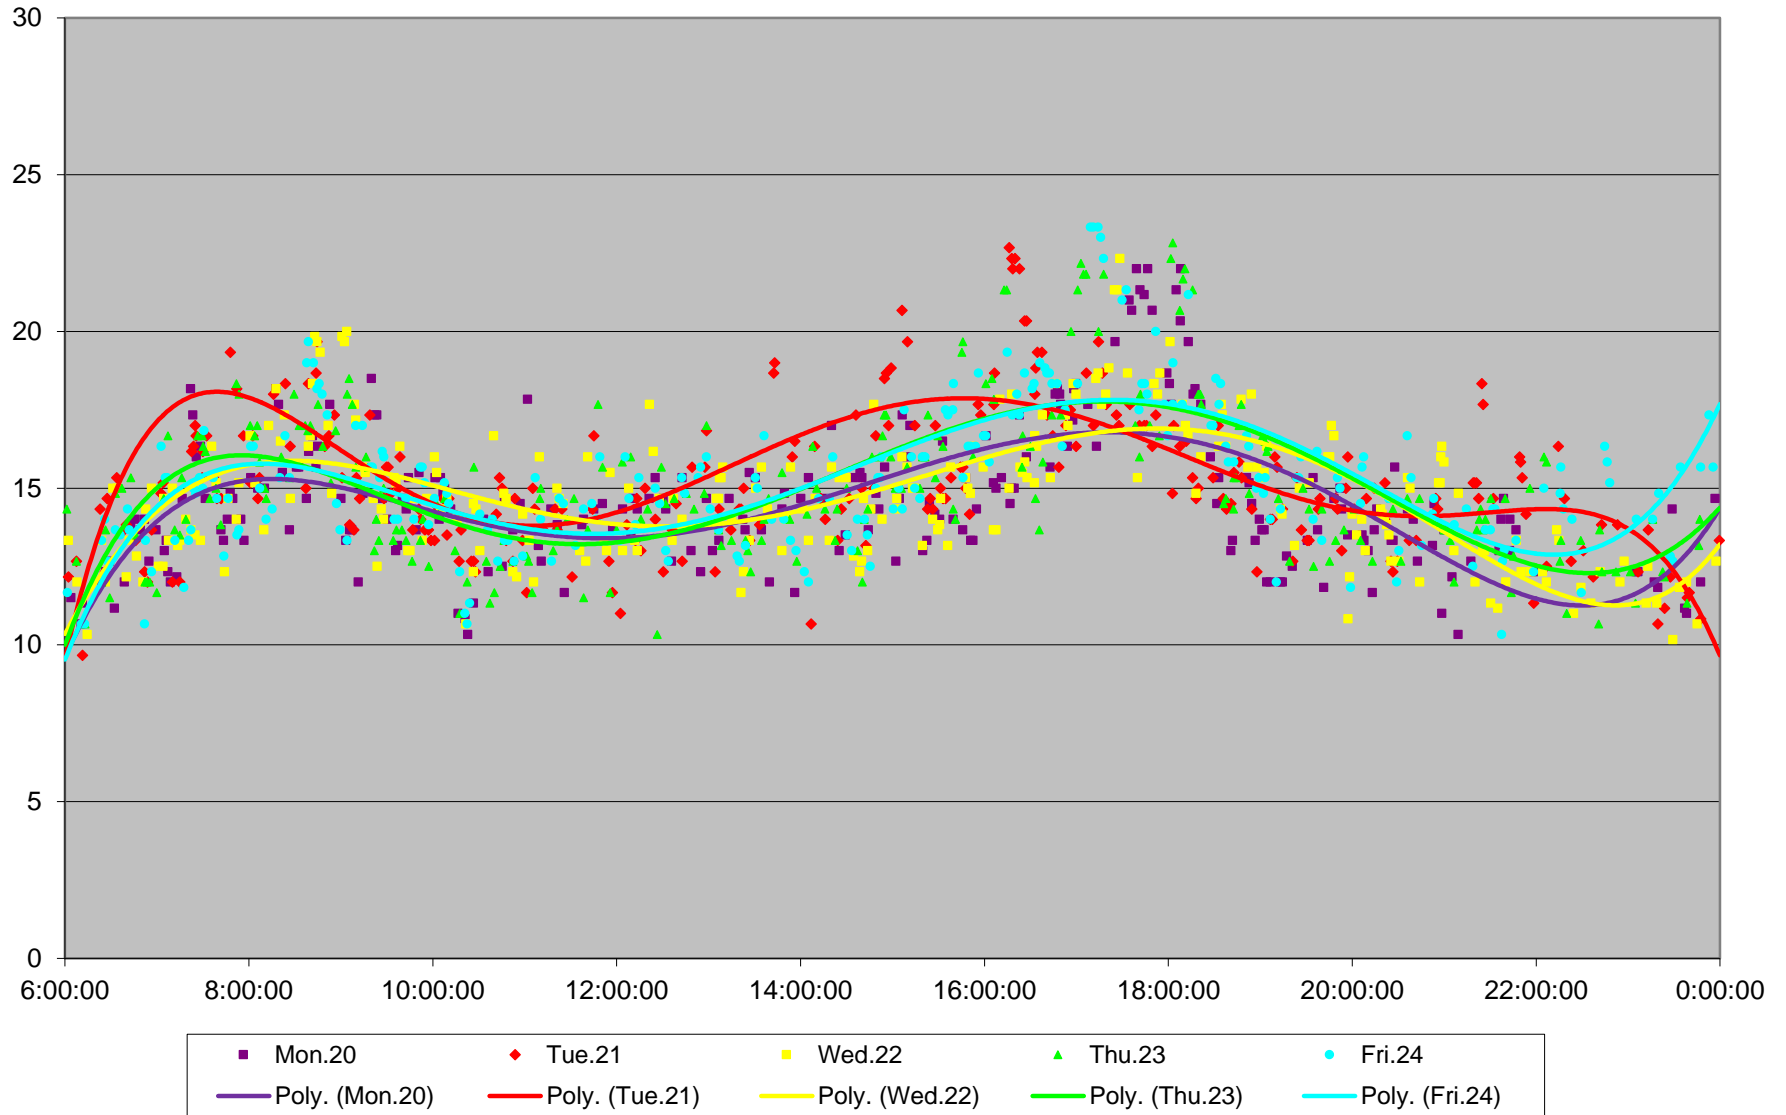

504 King Link Times From Bathurst To Jarvis Eastbound November 2017

504 King Link Times From Bathurst To Jarvis Eastbound November 2017

504 King Link Times From Bathurst To Jarvis Eastbound November 2017

504 King Link Times From Bathurst To Jarvis Eastbound November 2017