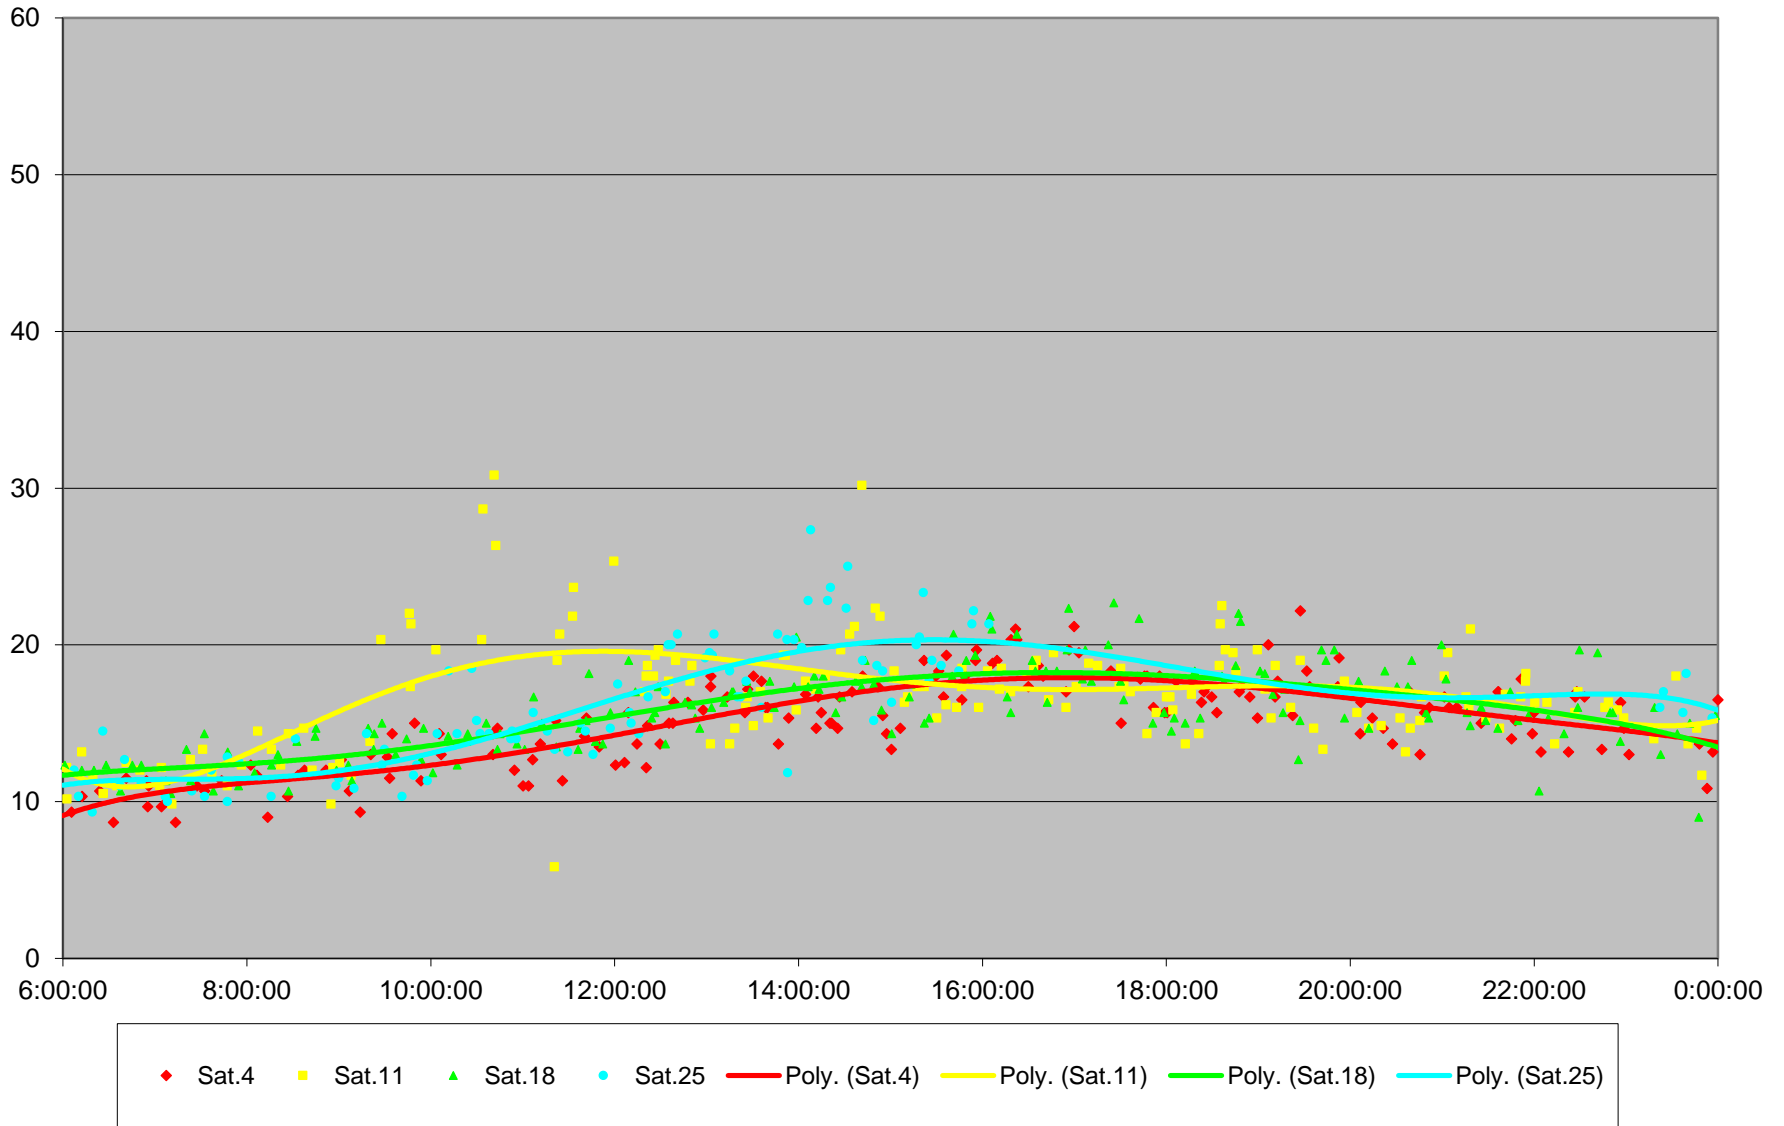

501 Queen Link Times From Jarvis St. To Bathurst St. Westbound November 2017

501 Queen Link Times From Jarvis St. To Bathurst St. Westbound November 2017

501 Queen Link Times From Jarvis St. To Bathurst St. Westbound November 2017

501 Queen Link Times From Jarvis St. To Bathurst St. Westbound November 2017