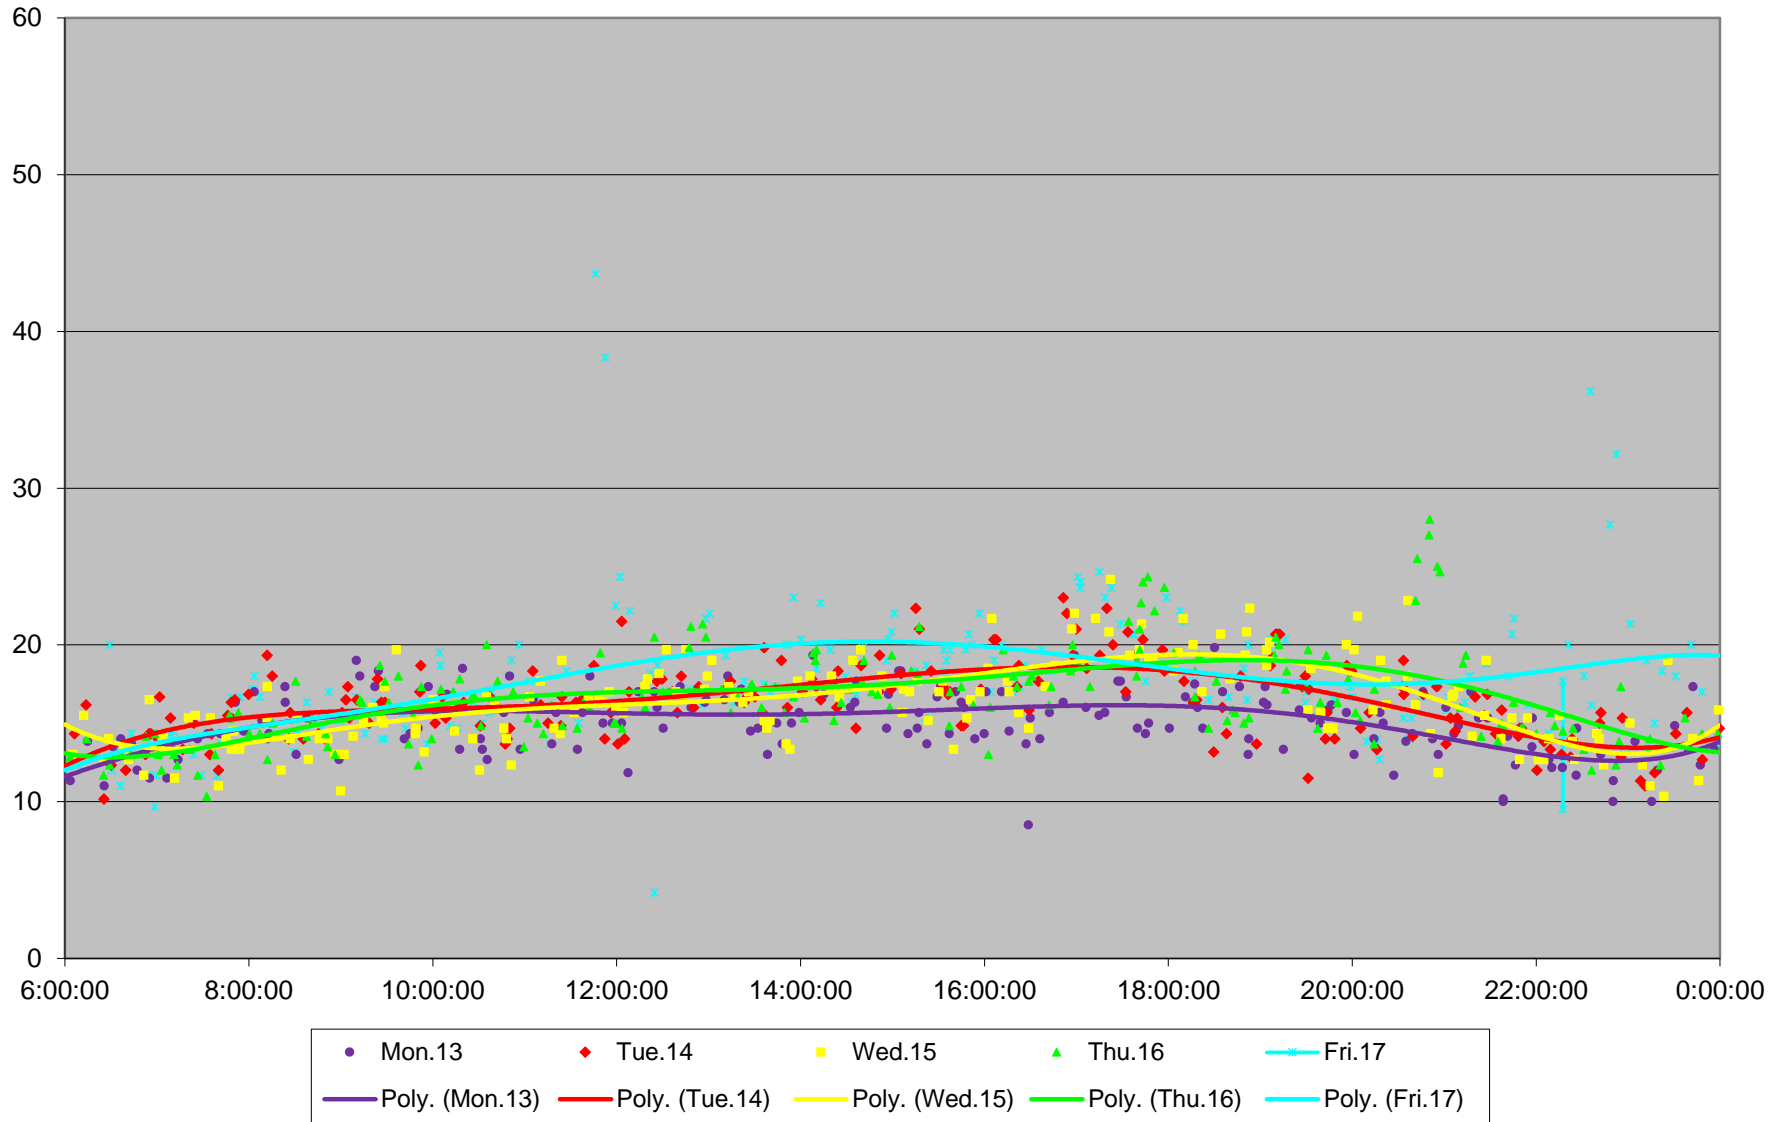

501 Queen Link Times From Jarvis St. To Bathurst St. Westbound November 2017

501 Queen Link Times From Jarvis St. To Bathurst St. Westbound November 2017

501 Queen Link Times From Jarvis St. To Bathurst St. Westbound November 2017

501 Queen Link Times From Jarvis St. To Bathurst St. Westbound November 2017