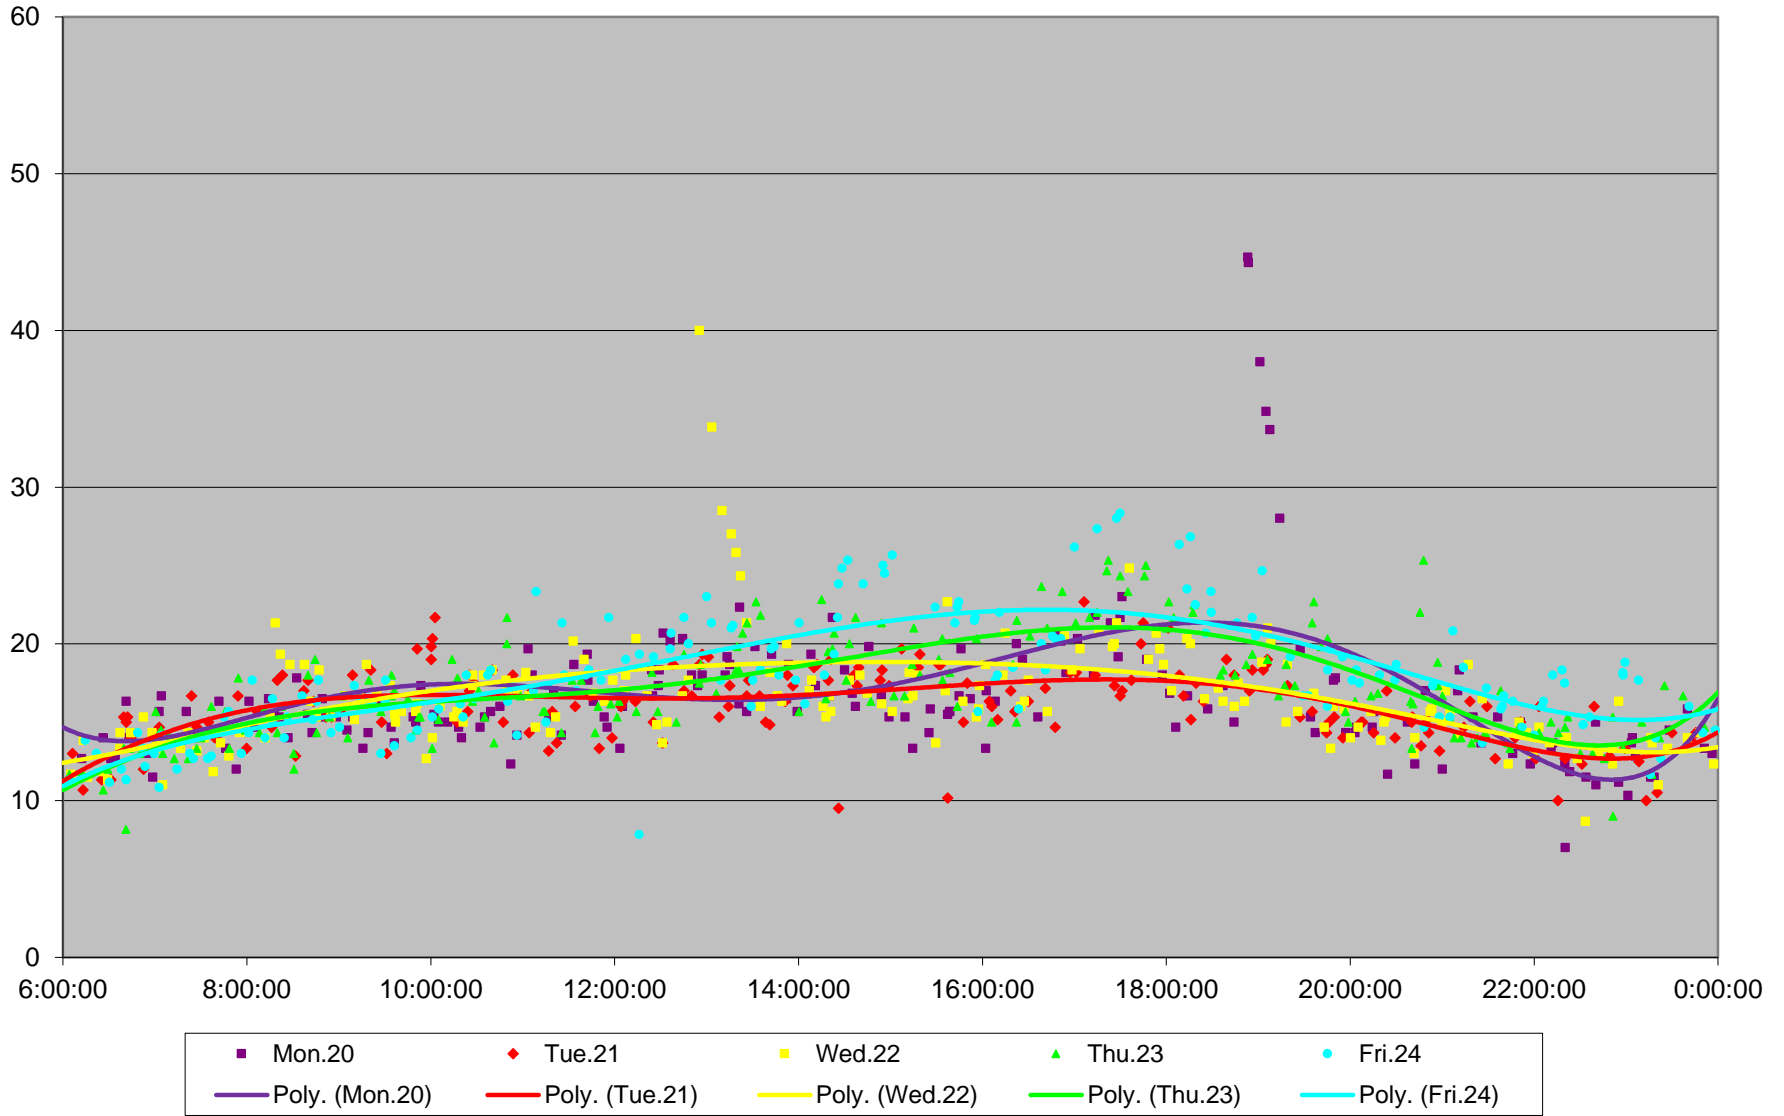

501 Queen Link Times From Jarvis St. To Bathurst St. Westbound November 2017

501 Queen Link Times From Jarvis St. To Bathurst St. Westbound November 2017

501 Queen Link Times From Jarvis St. To Bathurst St. Westbound November 2017

501 Queen Link Times From Jarvis St. To Bathurst St. Westbound November 2017