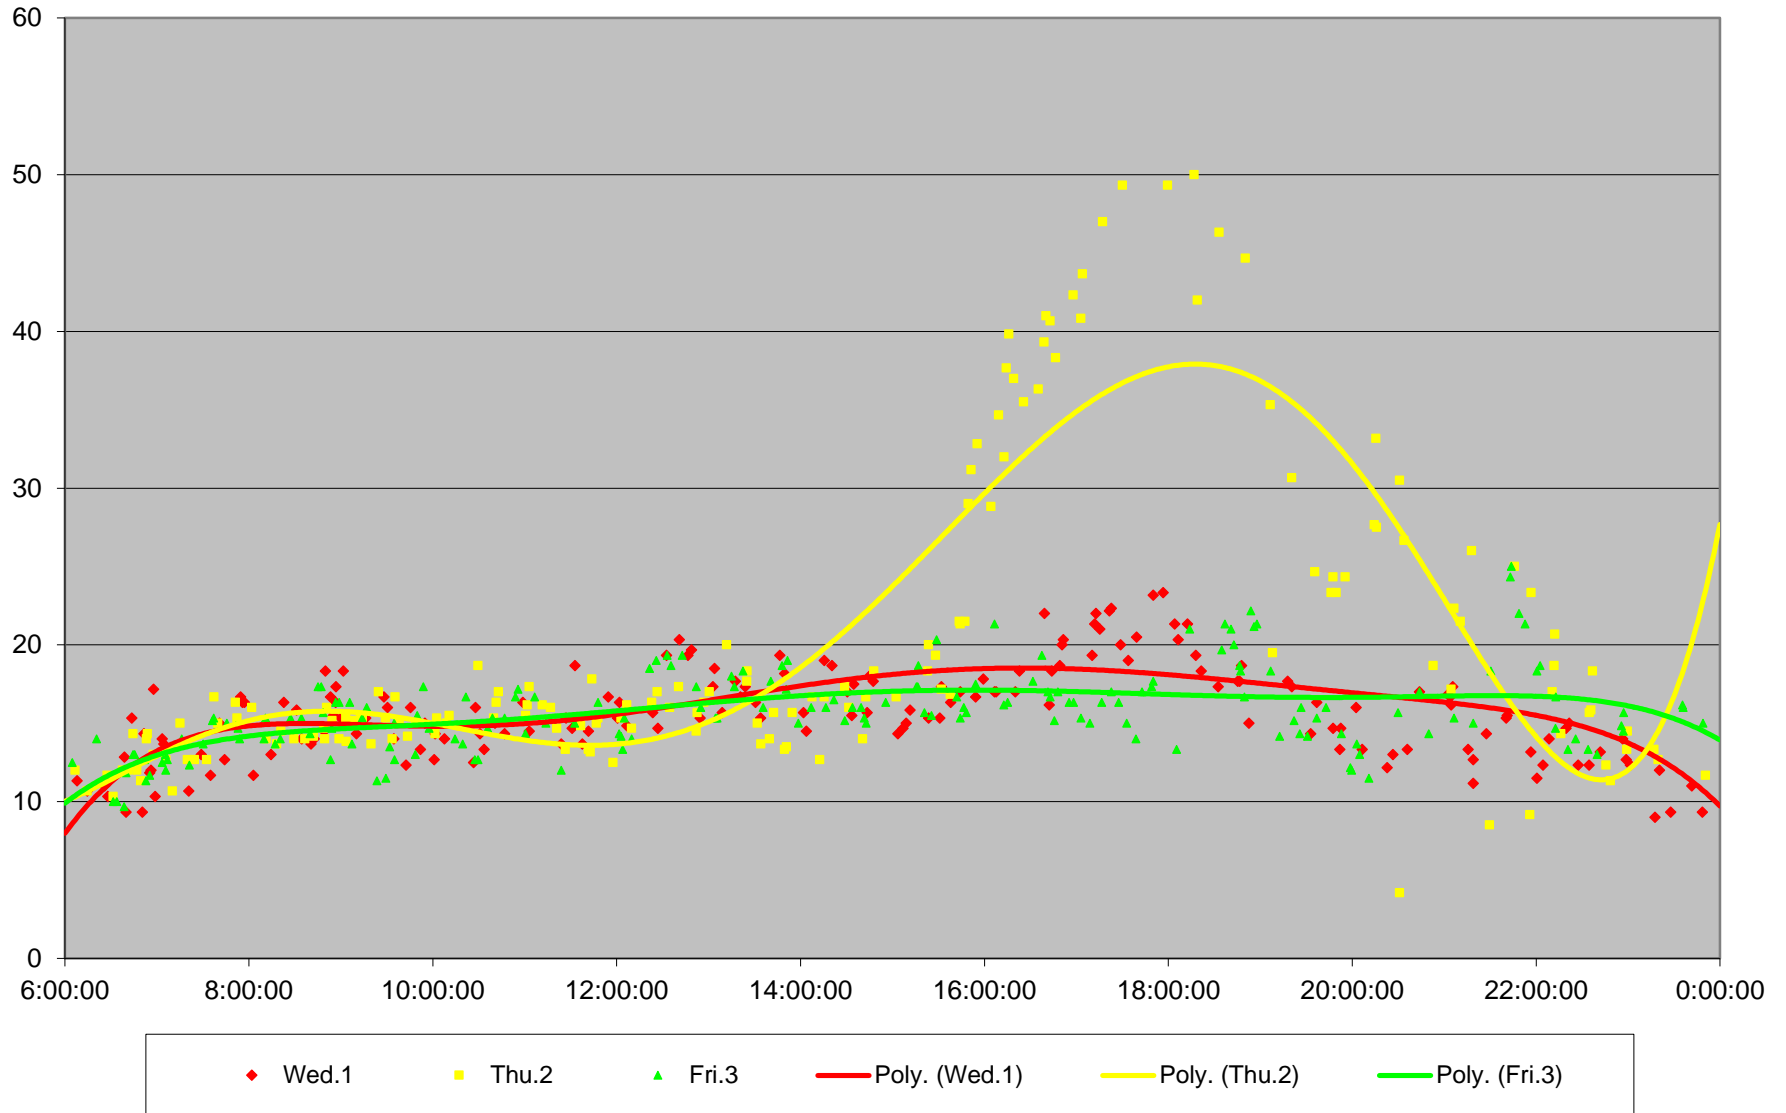

501 Queen Link Times From Jarvis St. To Bathurst St. Westbound November 2017

501 Queen Link Times From Jarvis St. To Bathurst St. Westbound November 2017

501 Queen Link Times From Jarvis St. To Bathurst St. Westbound November 2017

501 Queen Link Times From Jarvis St. To Bathurst St. Westbound November 2017