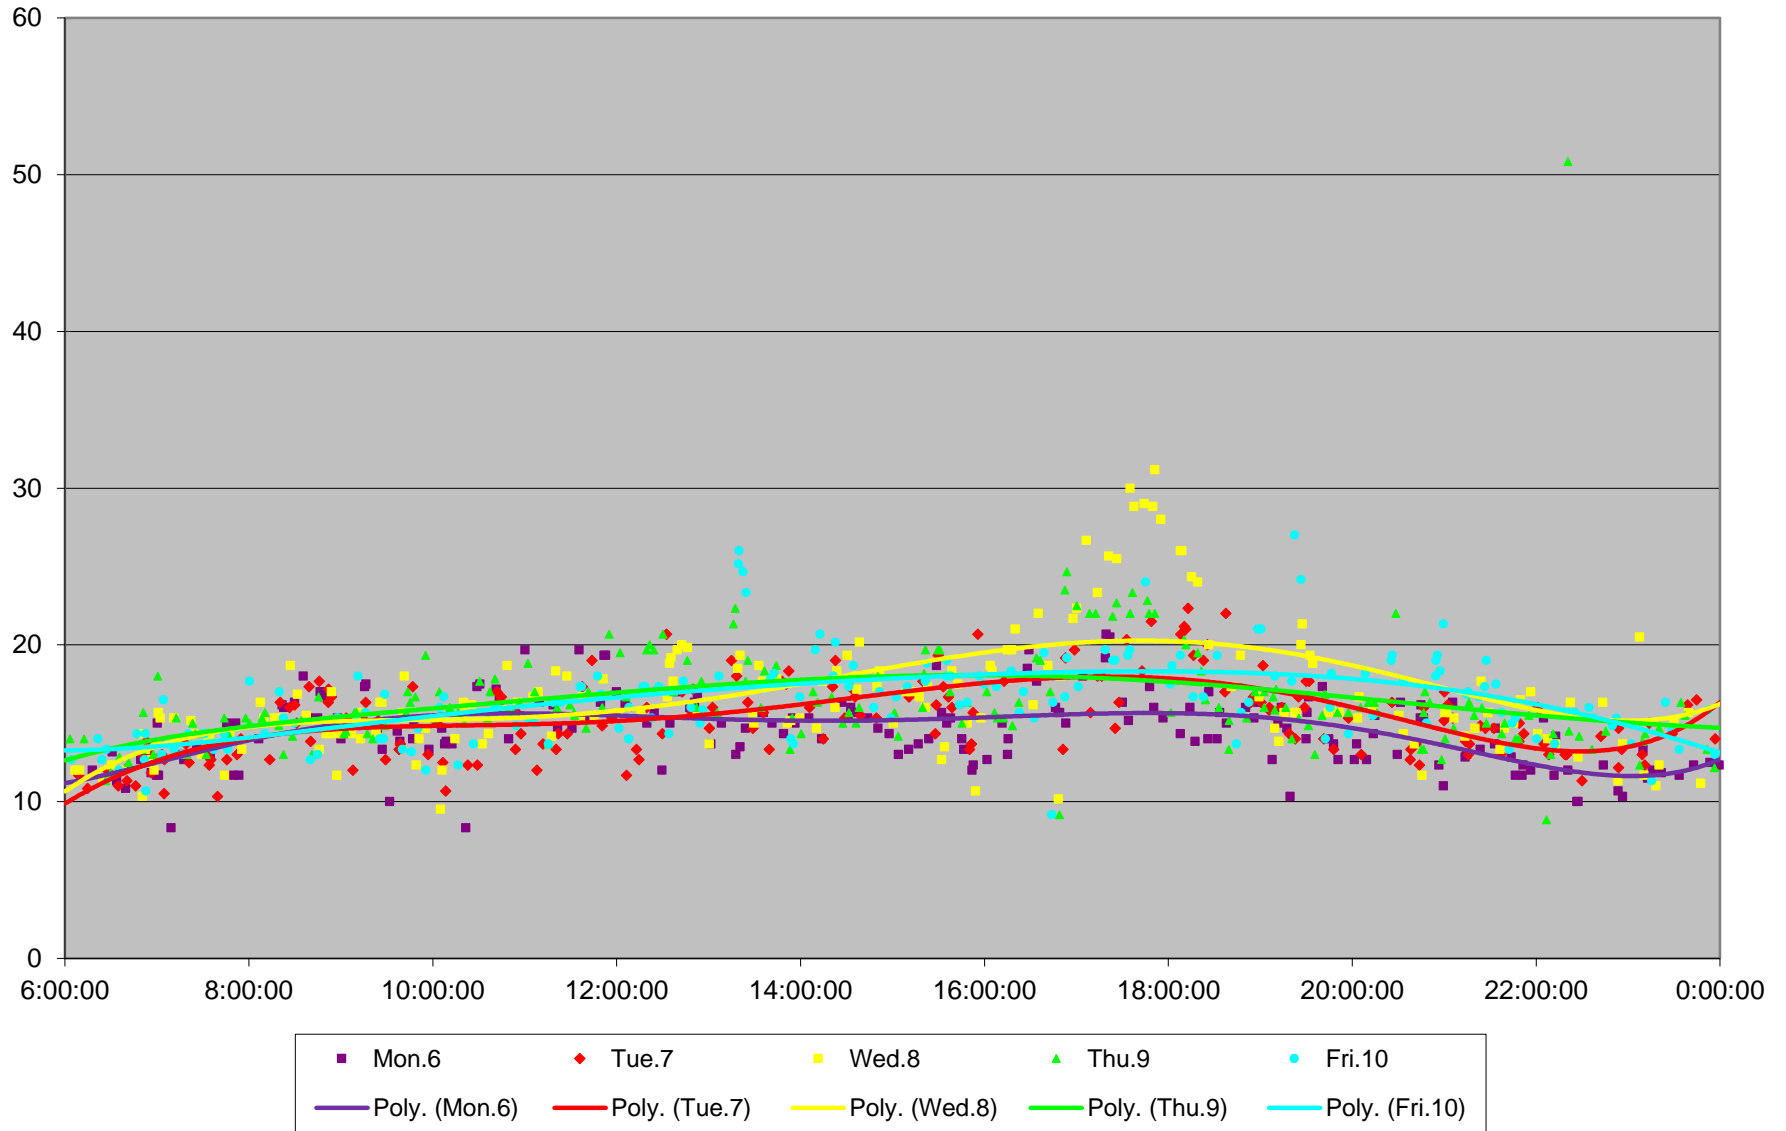

501 Queen Link Times From Jarvis St. To Bathurst St. Westbound November 2017

501 Queen Link Times From Jarvis St. To Bathurst St. Westbound November 2017

501 Queen Link Times From Jarvis St. To Bathurst St. Westbound November 2017

501 Queen Link Times From Jarvis St. To Bathurst St. Westbound November 2017