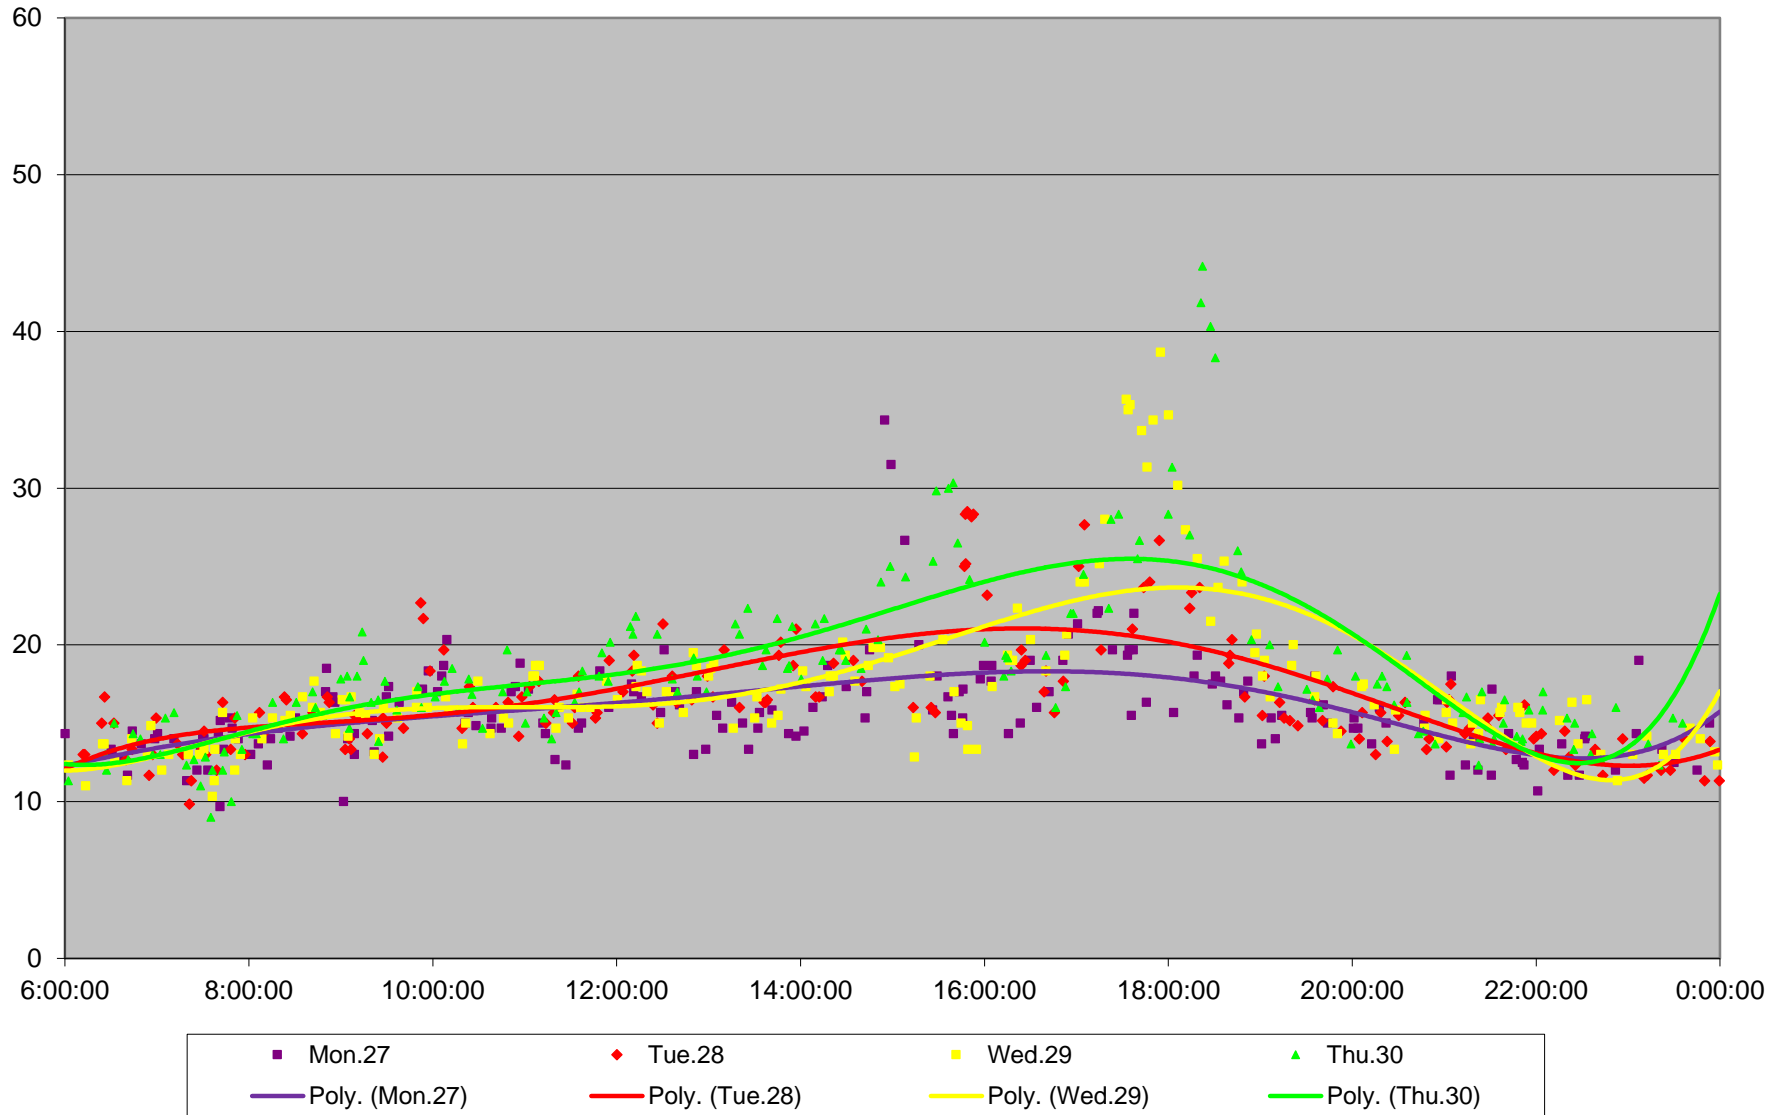

501 Queen Link Times From Jarvis St. To Bathurst St. Westbound November 2017

501 Queen Link Times From Jarvis St. To Bathurst St. Westbound November 2017

501 Queen Link Times From Jarvis St. To Bathurst St. Westbound November 2017

501 Queen Link Times From Jarvis St. To Bathurst St. Westbound November 2017