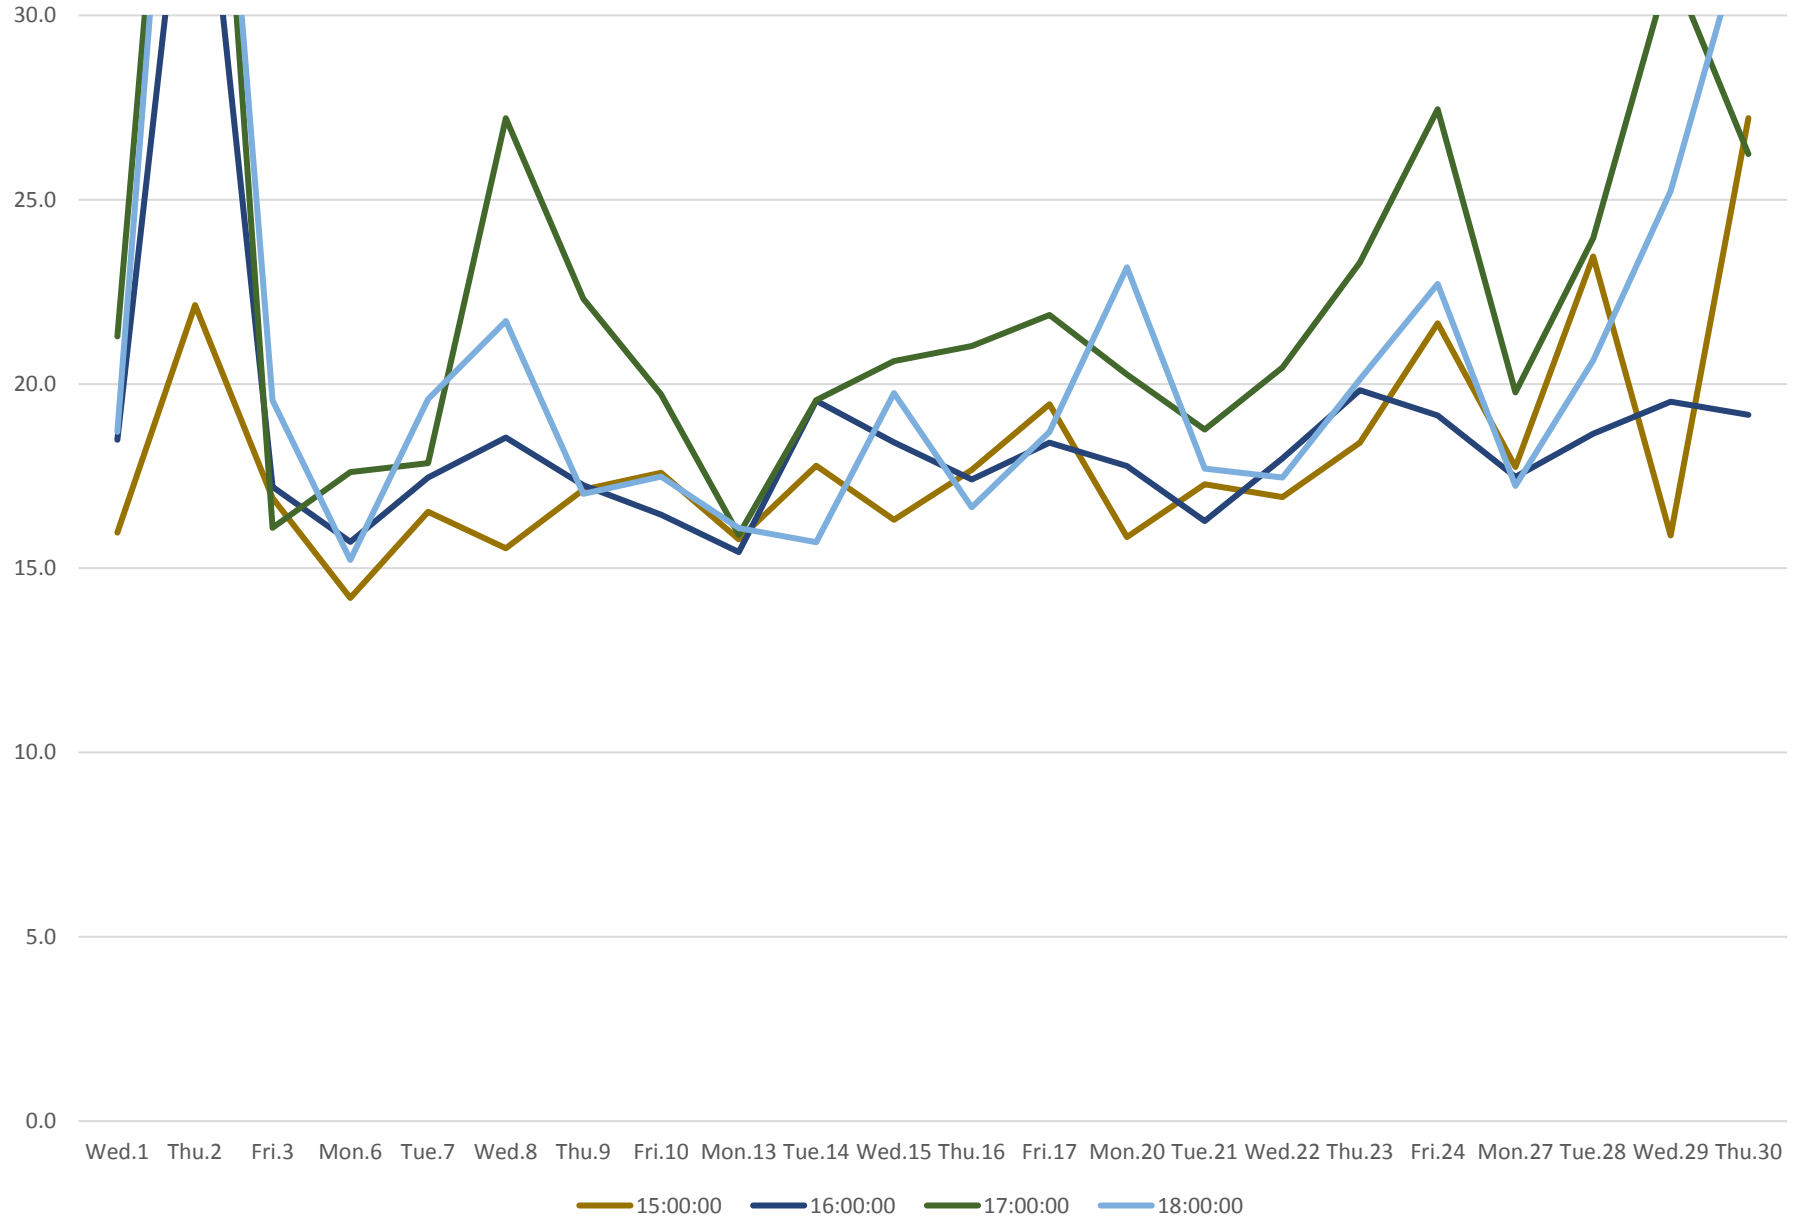

501 Queen Link Times From Jarvis St. To Bathurst St. Westbound November 2017 AM Peak Averages

501 Queen Link Times From Jarvis St. To Bathurst St. Westbound November 2017 Midday Averages

501 Queen Link Times From Jarvis St. To Bathurst St. Westbound November 2017 PM Peak Averages

501 Queen Link Times From Jarvis St. To Bathurst St. Westbound November 2017 Evening Averages

501 Queen Link Times From Jarvis St. To Bathurst St. Westbound November 2017 Saturday Averages

501 Queen Link Times From Jarvis St. To Bathurst St. Westbound November 2017 Sunday Averages