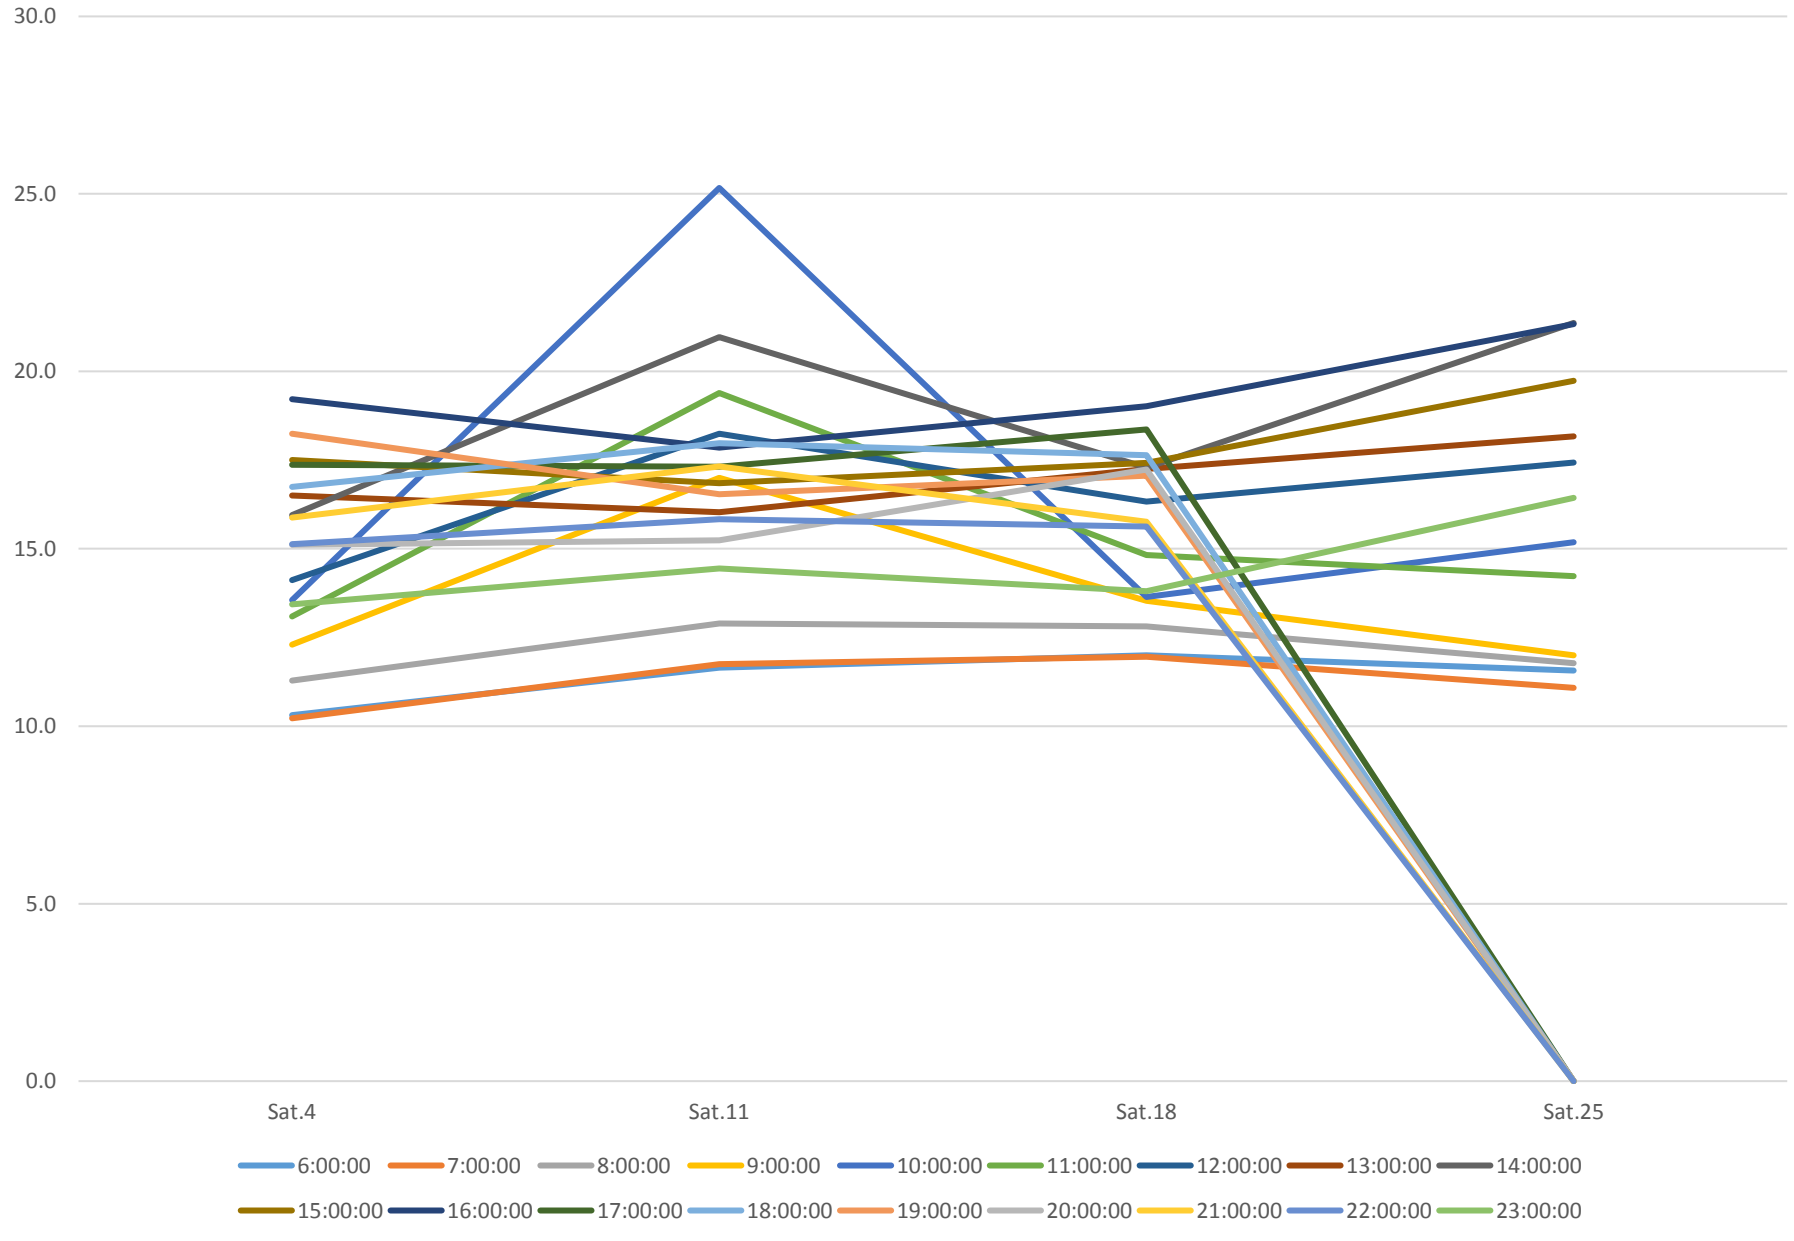

501 Queen Link Times From Jarvis St. To Bathurst St. Westbound November 2017 AM Peak Averages

501 Queen Link Times From Jarvis St. To Bathurst St. Westbound November 2017 Midday Averages

501 Queen Link Times From Jarvis St. To Bathurst St. Westbound November 2017 PM Peak Averages

501 Queen Link Times From Jarvis St. To Bathurst St. Westbound November 2017 Evening Averages

501 Queen Link Times From Jarvis St. To Bathurst St. Westbound November 2017 Saturday Averages

501 Queen Link Times From Jarvis St. To Bathurst St. Westbound November 2017 Sunday Averages