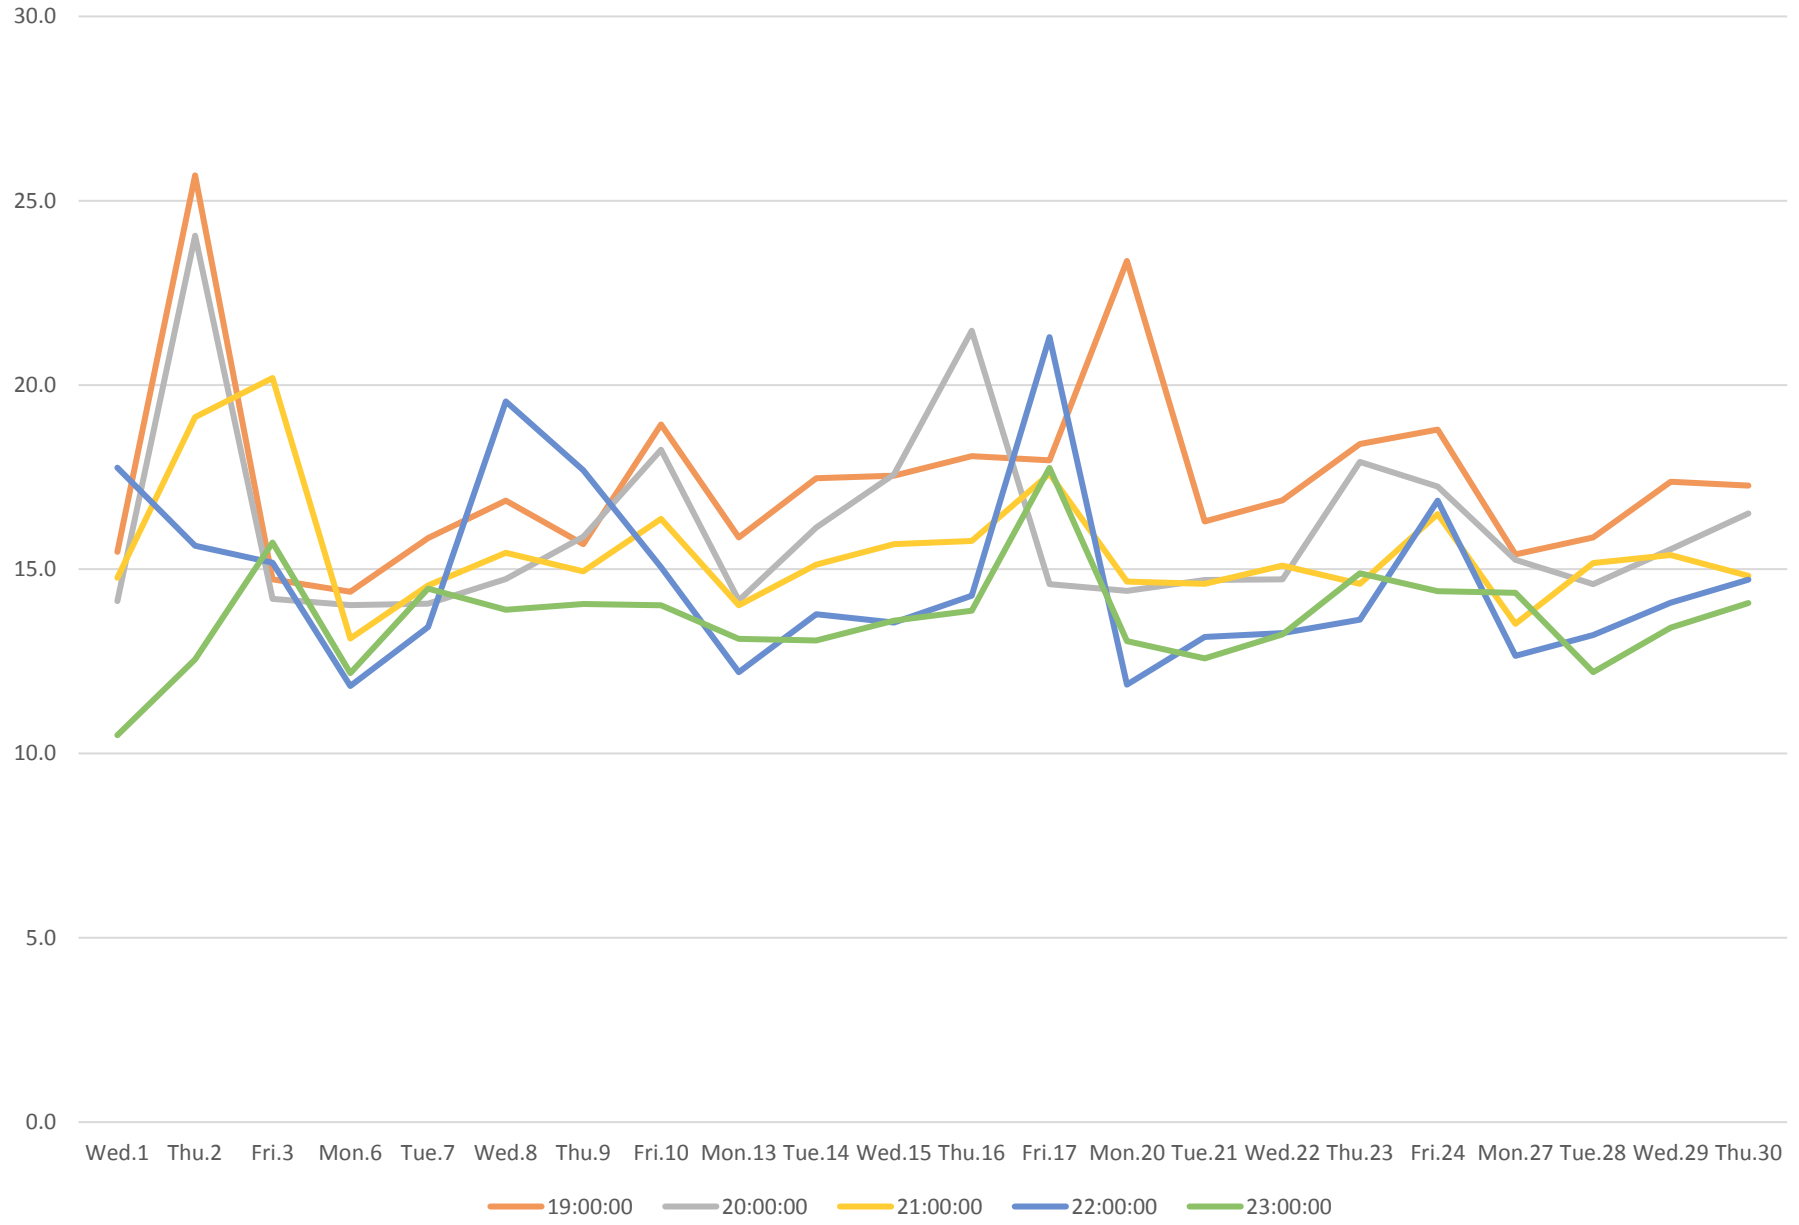

501 Queen Link Times From Jarvis St. To Bathurst St. Westbound November 2017 AM Peak Averages

501 Queen Link Times From Jarvis St. To Bathurst St. Westbound November 2017 Midday Averages

501 Queen Link Times From Jarvis St. To Bathurst St. Westbound November 2017 PM Peak Averages

501 Queen Link Times From Jarvis St. To Bathurst St. Westbound November 2017 Evening Averages

501 Queen Link Times From Jarvis St. To Bathurst St. Westbound November 2017 Saturday Averages

501 Queen Link Times From Jarvis St. To Bathurst St. Westbound November 2017 Sunday Averages