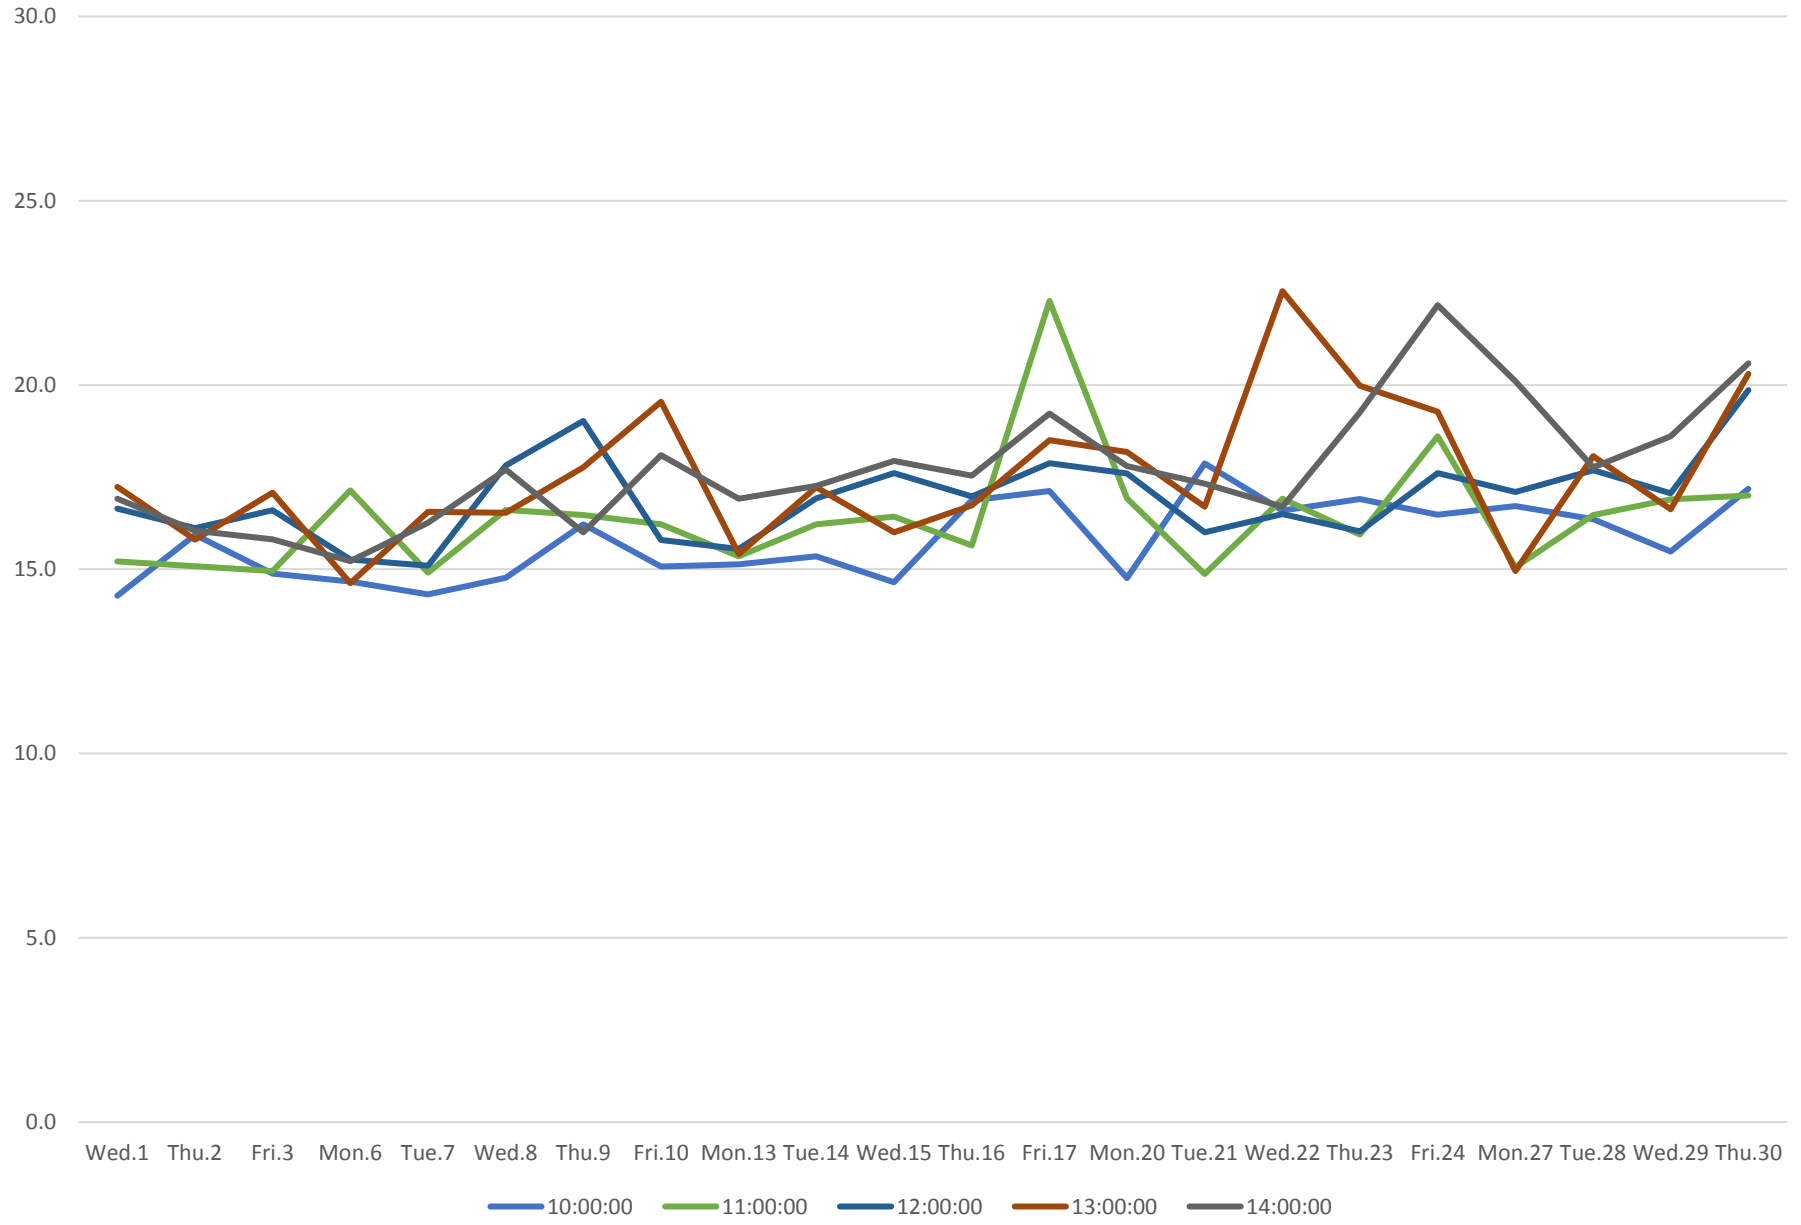

501 Queen Link Times From Jarvis St. To Bathurst St. Westbound November 2017 AM Peak Averages

501 Queen Link Times From Jarvis St. To Bathurst St. Westbound November 2017 Midday Averages

501 Queen Link Times From Jarvis St. To Bathurst St. Westbound November 2017 PM Peak Averages

501 Queen Link Times From Jarvis St. To Bathurst St. Westbound November 2017 Evening Averages

501 Queen Link Times From Jarvis St. To Bathurst St. Westbound November 2017 Saturday Averages

501 Queen Link Times From Jarvis St. To Bathurst St. Westbound November 2017 Sunday Averages