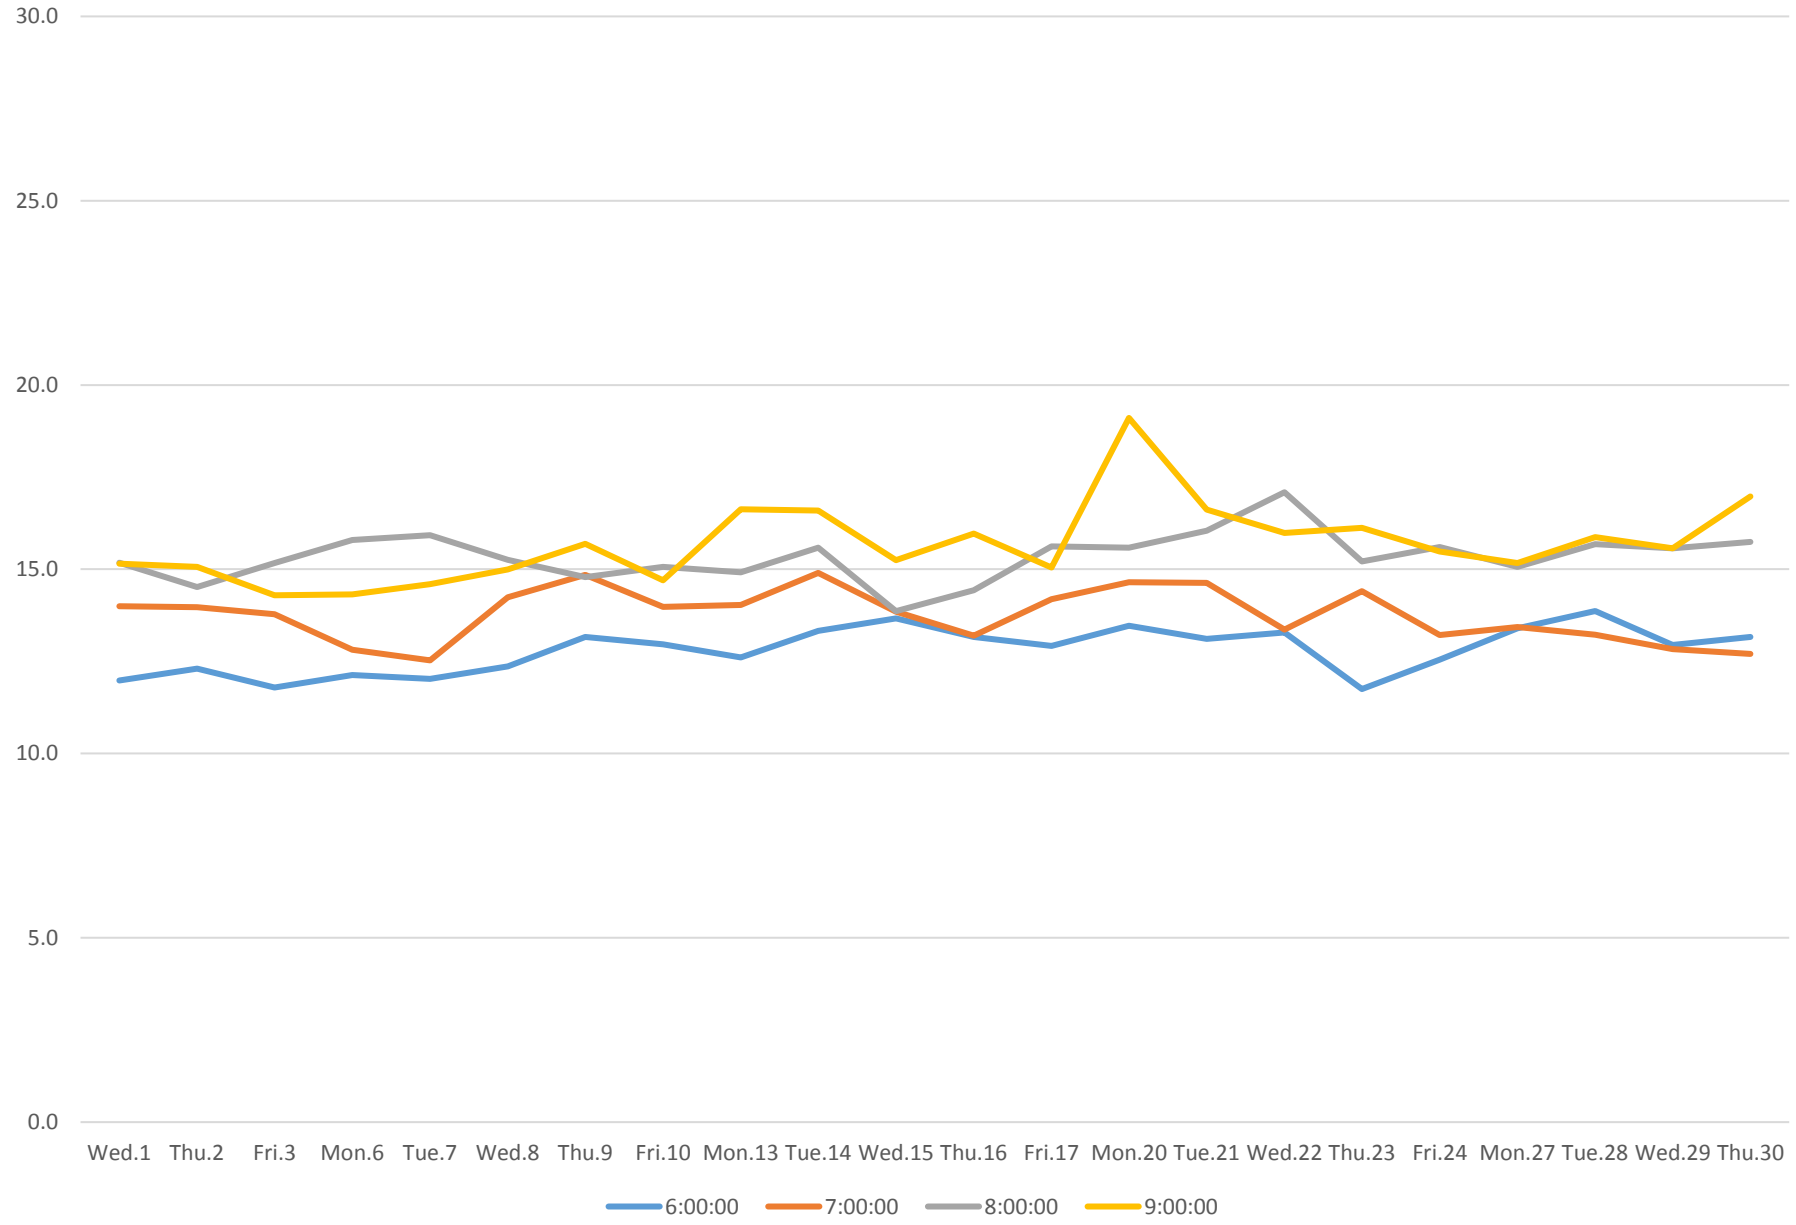

501 Queen Link Times From Jarvis St. To Bathurst St. Westbound November 2017 AM Peak Averages

501 Queen Link Times From Jarvis St. To Bathurst St. Westbound November 2017 Midday Averages

501 Queen Link Times From Jarvis St. To Bathurst St. Westbound November 2017 PM Peak Averages

501 Queen Link Times From Jarvis St. To Bathurst St. Westbound November 2017 Evening Averages

501 Queen Link Times From Jarvis St. To Bathurst St. Westbound November 2017 Saturday Averages

501 Queen Link Times From Jarvis St. To Bathurst St. Westbound November 2017 Sunday Averages