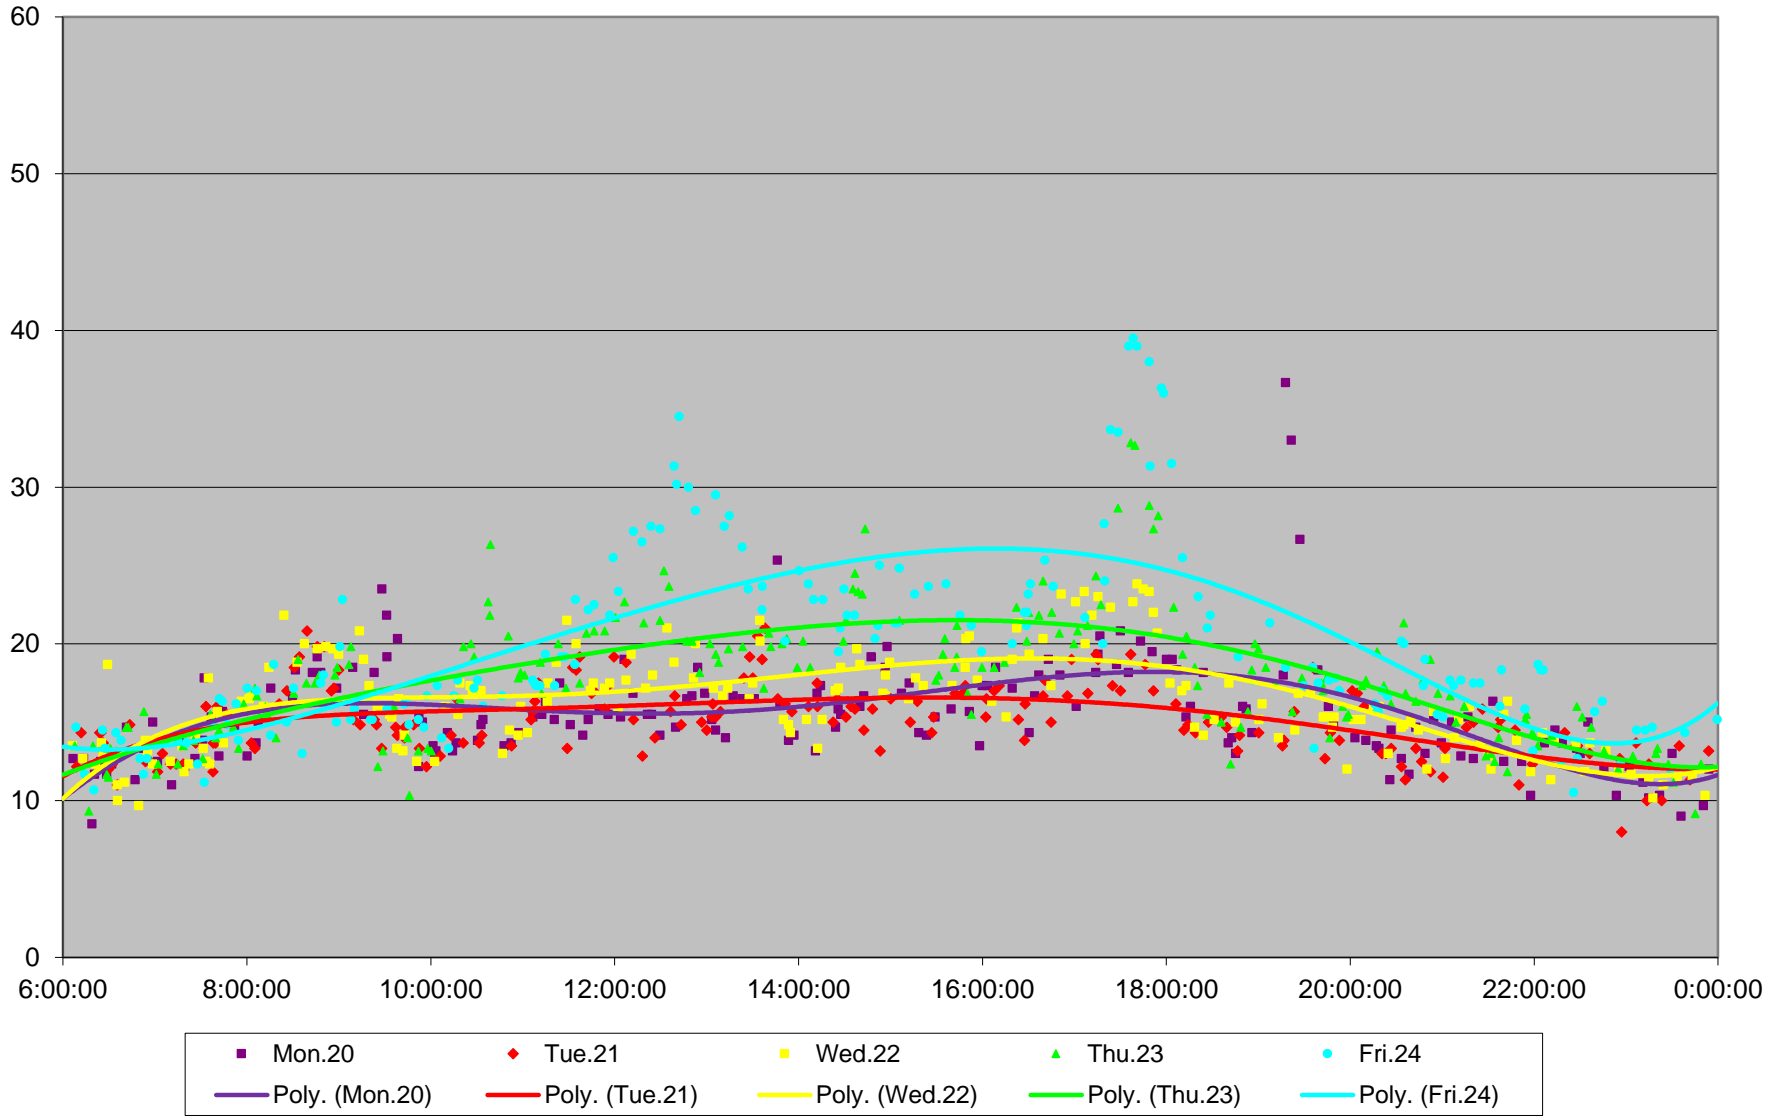

501 Queen Link Times From Bathurst St. To Jarvis St. Eastbound November 2017

501 Queen Link Times From Bathurst St. To Jarvis St. Eastbound November 2017

501 Queen Link Times From Bathurst St. To Jarvis St. Eastbound November 2017

501 Queen Link Times From Bathurst St. To Jarvis St. Eastbound November 2017