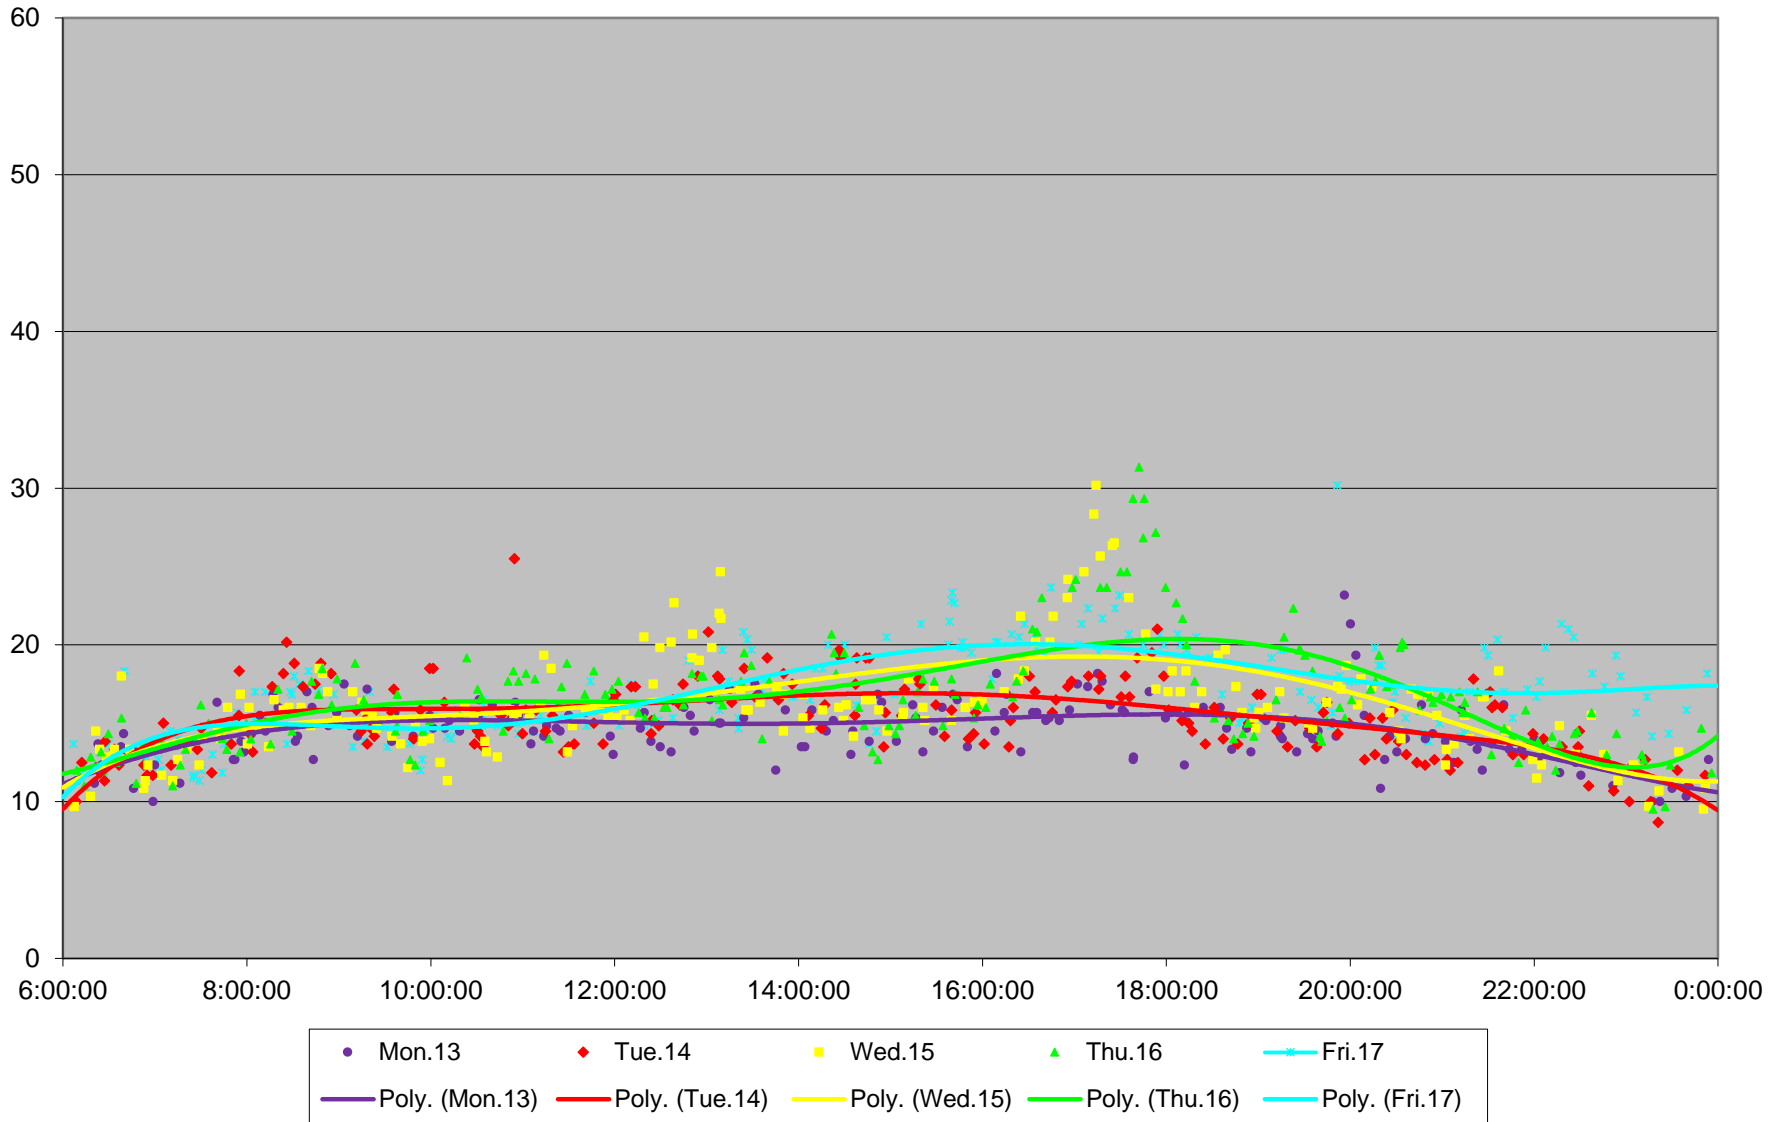

501 Queen Link Times From Bathurst St. To Jarvis St. Eastbound November 2017

501 Queen Link Times From Bathurst St. To Jarvis St. Eastbound November 2017

501 Queen Link Times From Bathurst St. To Jarvis St. Eastbound November 2017

501 Queen Link Times From Bathurst St. To Jarvis St. Eastbound November 2017