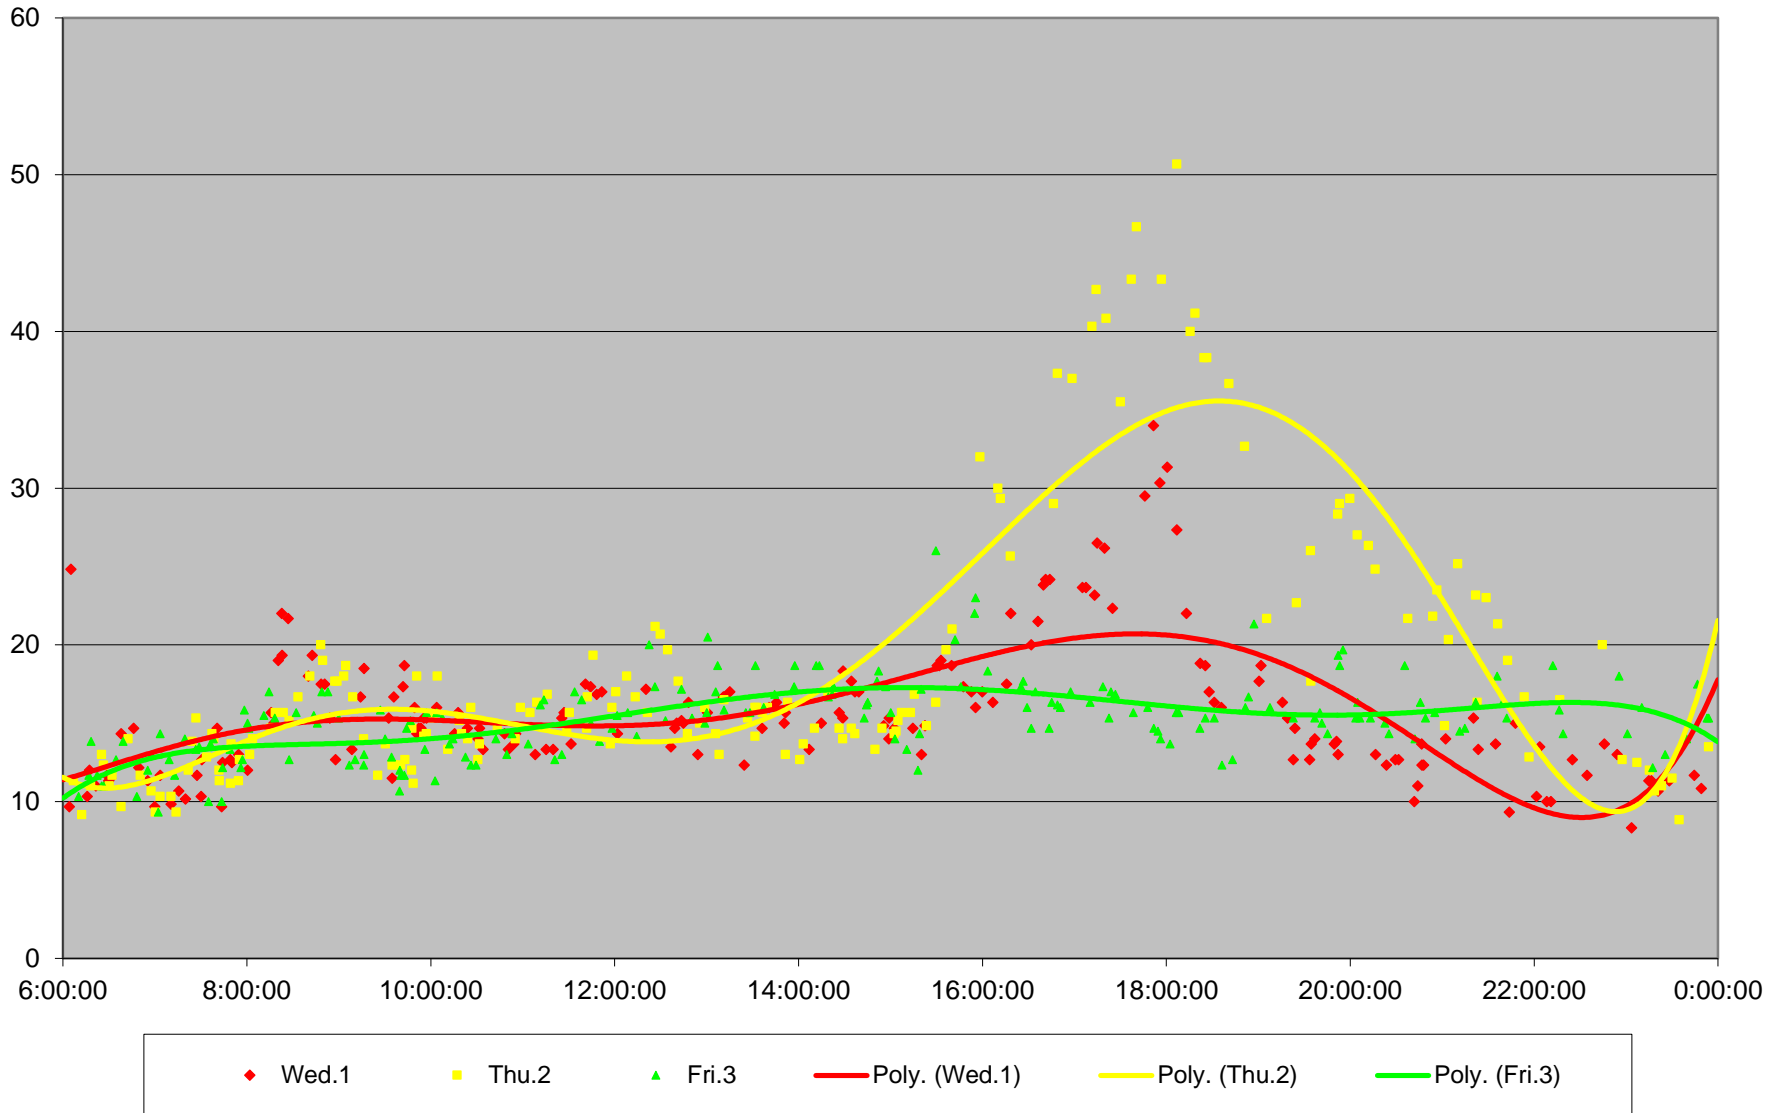

501 Queen Link Times From Bathurst St. To Jarvis St. Eastbound November 2017

501 Queen Link Times From Bathurst St. To Jarvis St. Eastbound November 2017

501 Queen Link Times From Bathurst St. To Jarvis St. Eastbound November 2017

501 Queen Link Times From Bathurst St. To Jarvis St. Eastbound November 2017