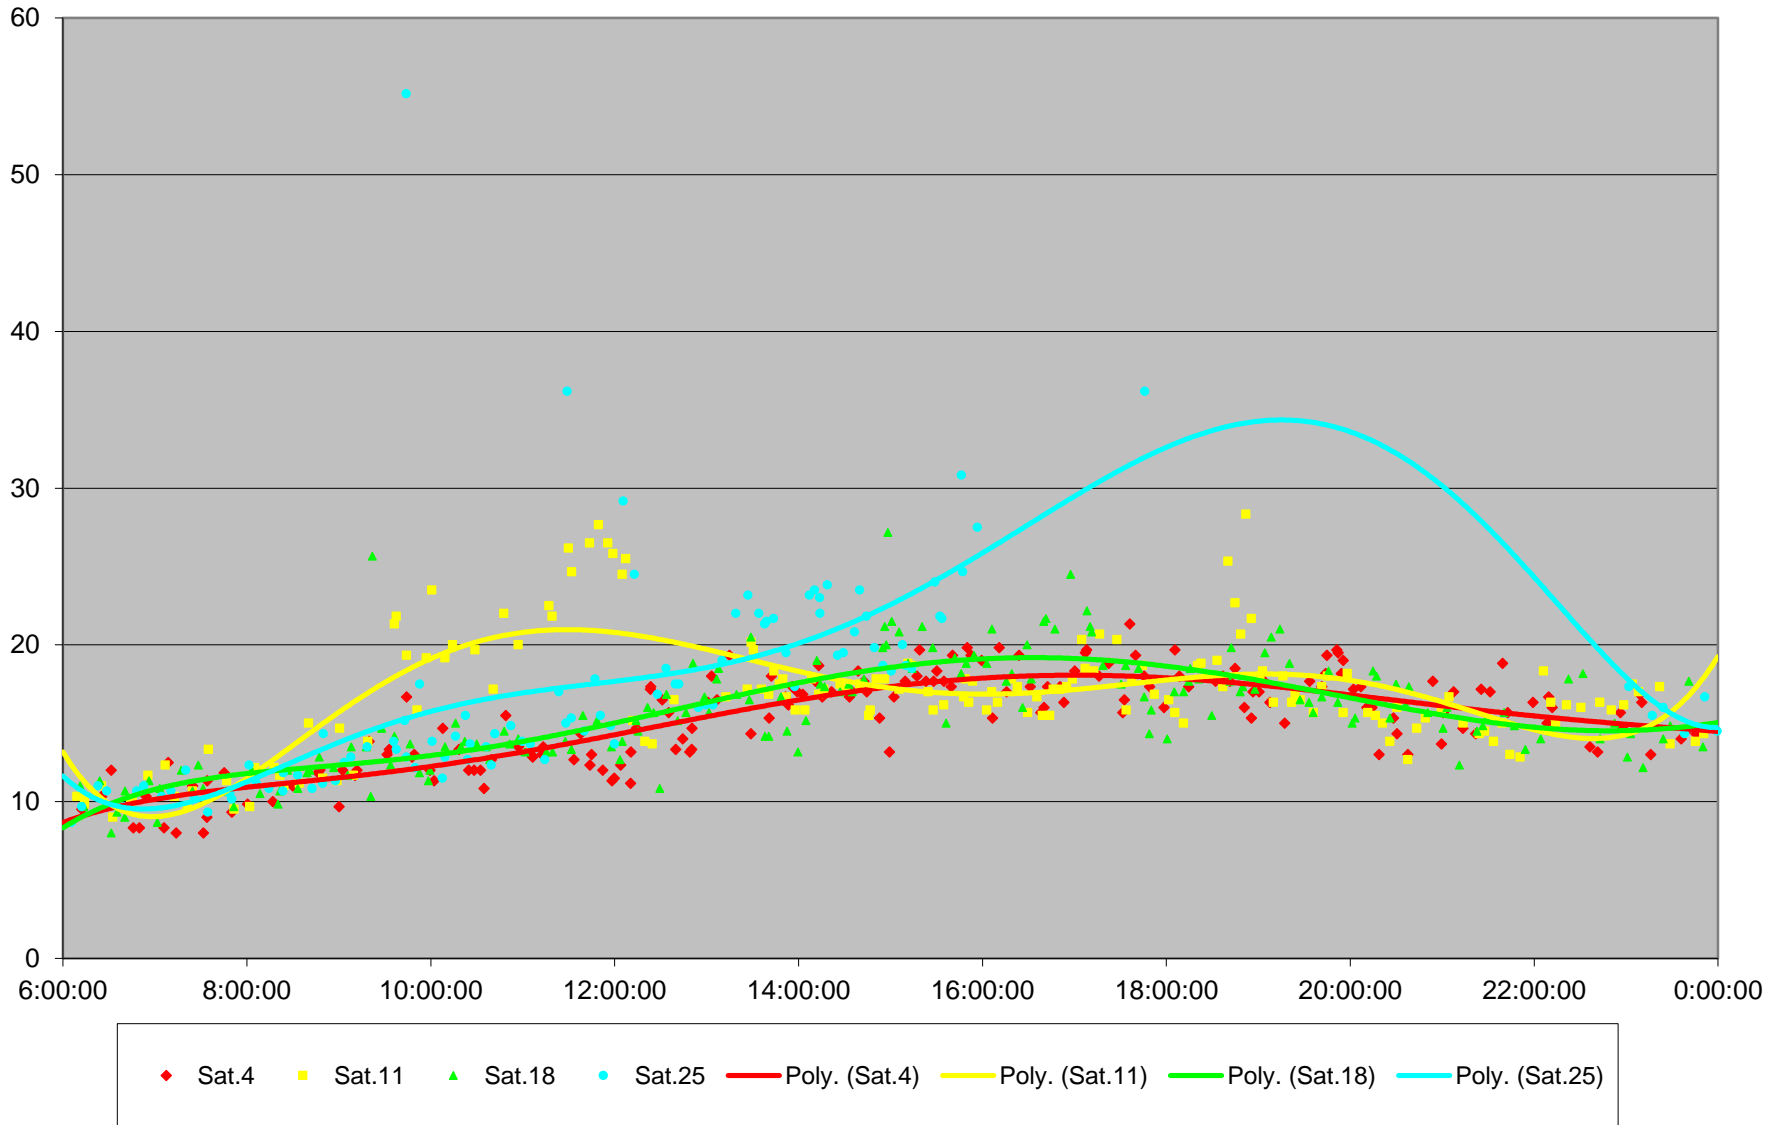

501 Queen Link Times From Bathurst St. To Jarvis St. Eastbound November 2017

501 Queen Link Times From Bathurst St. To Jarvis St. Eastbound November 2017

501 Queen Link Times From Bathurst St. To Jarvis St. Eastbound November 2017

501 Queen Link Times From Bathurst St. To Jarvis St. Eastbound November 2017