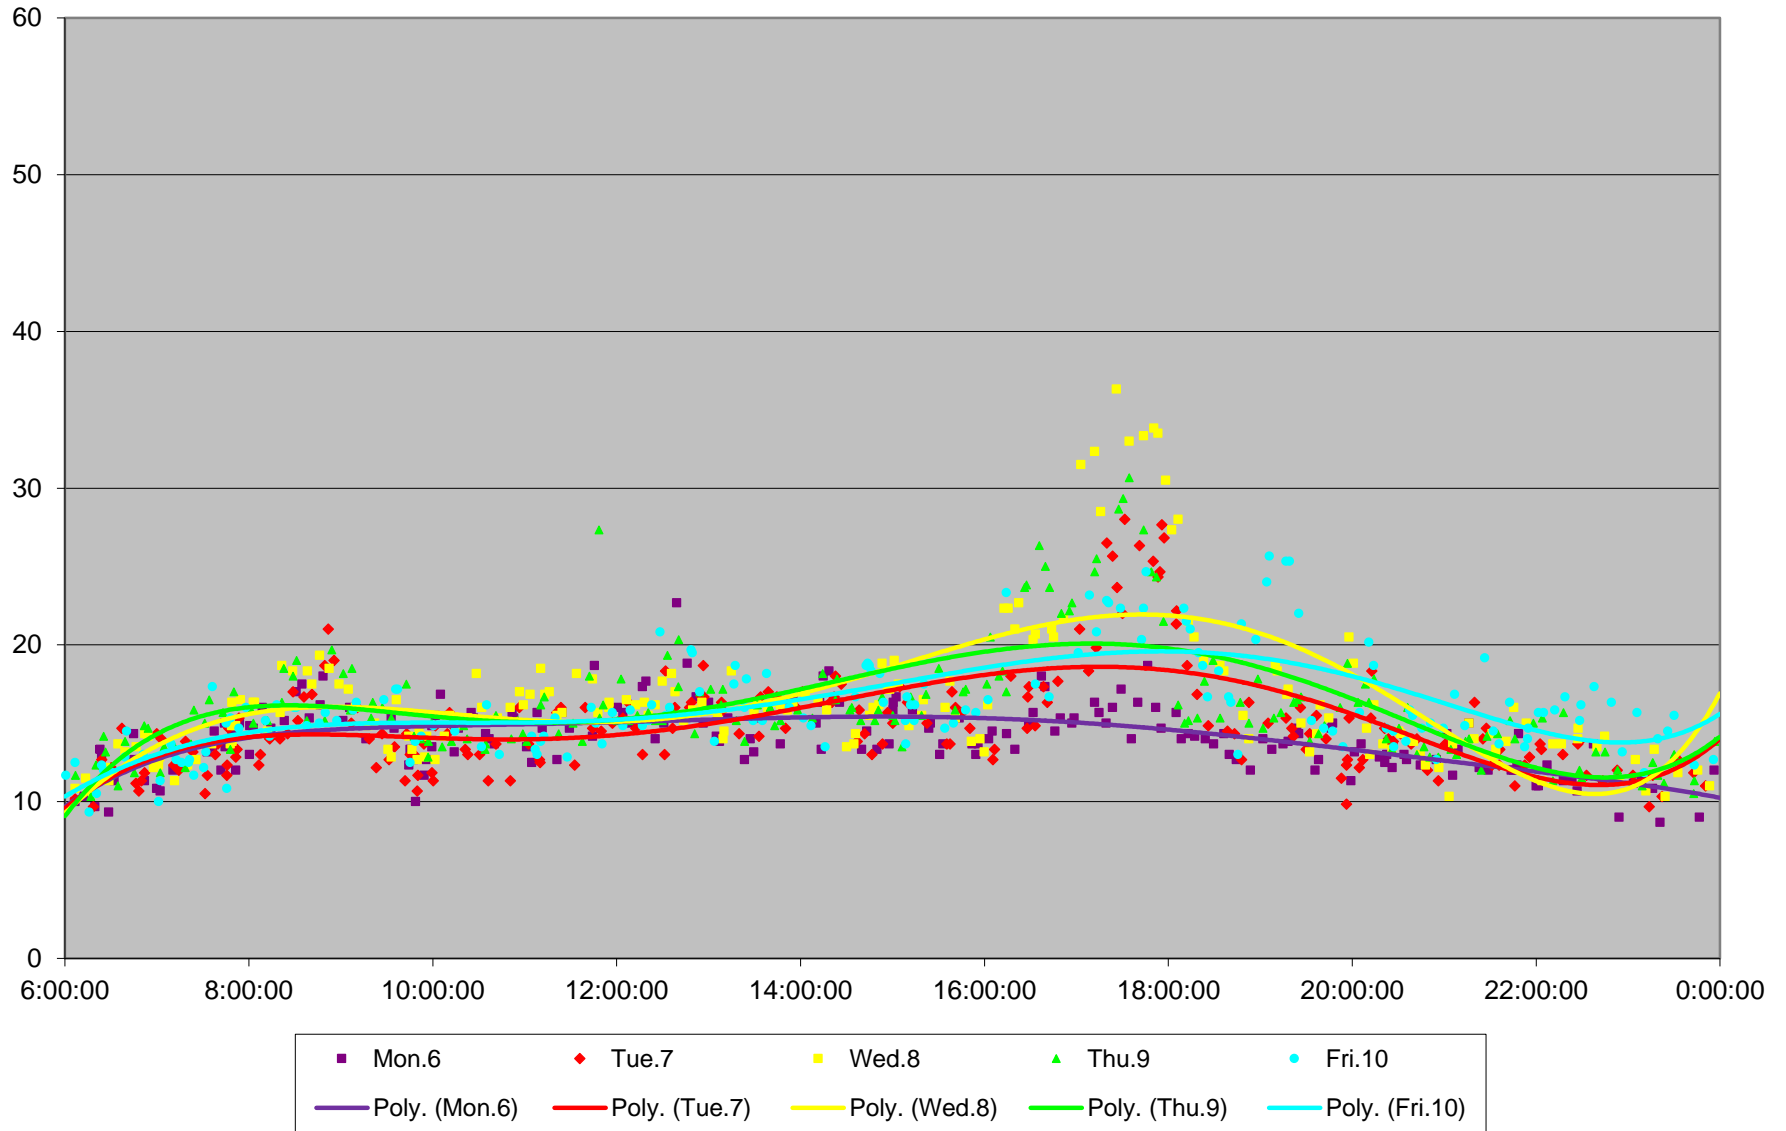

501 Queen Link Times From Bathurst St. To Jarvis St. Eastbound November 2017

501 Queen Link Times From Bathurst St. To Jarvis St. Eastbound November 2017

501 Queen Link Times From Bathurst St. To Jarvis St. Eastbound November 2017

501 Queen Link Times From Bathurst St. To Jarvis St. Eastbound November 2017