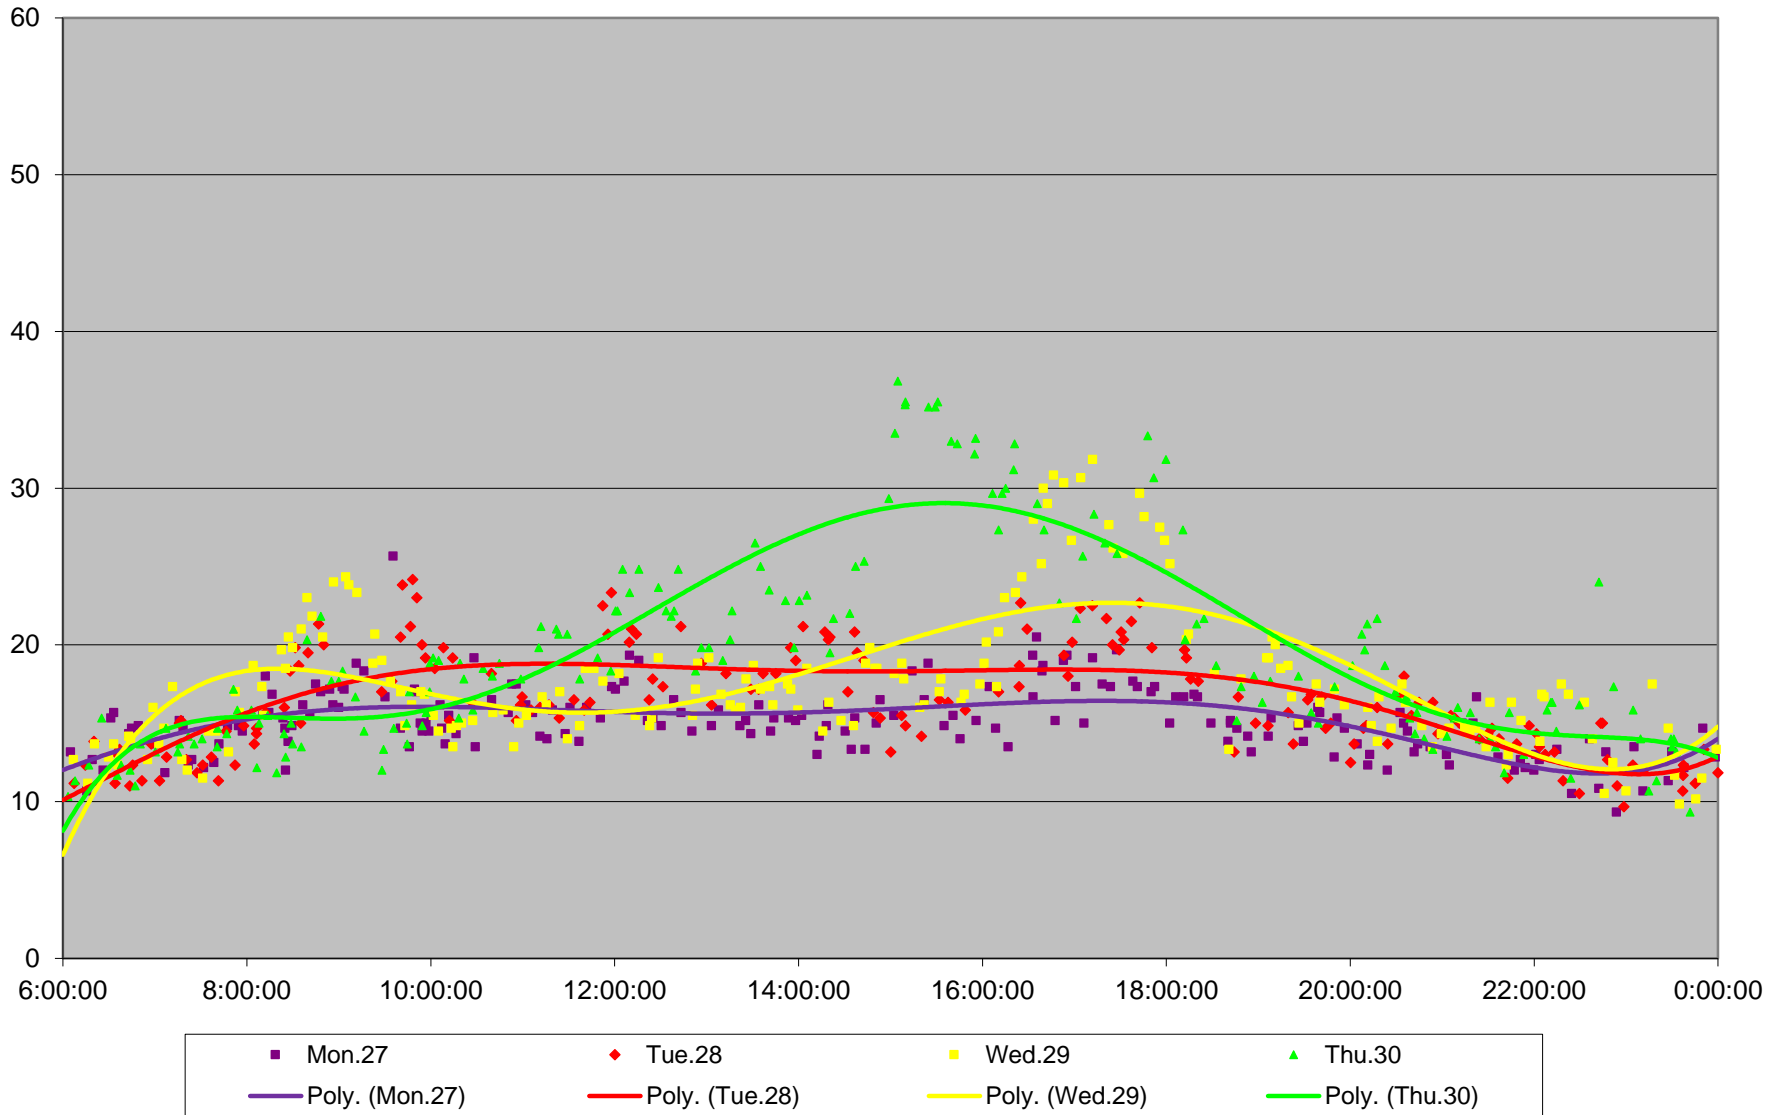

501 Queen Link Times From Bathurst St. To Jarvis St. Eastbound November 2017

501 Queen Link Times From Bathurst St. To Jarvis St. Eastbound November 2017

501 Queen Link Times From Bathurst St. To Jarvis St. Eastbound November 2017

501 Queen Link Times From Bathurst St. To Jarvis St. Eastbound November 2017