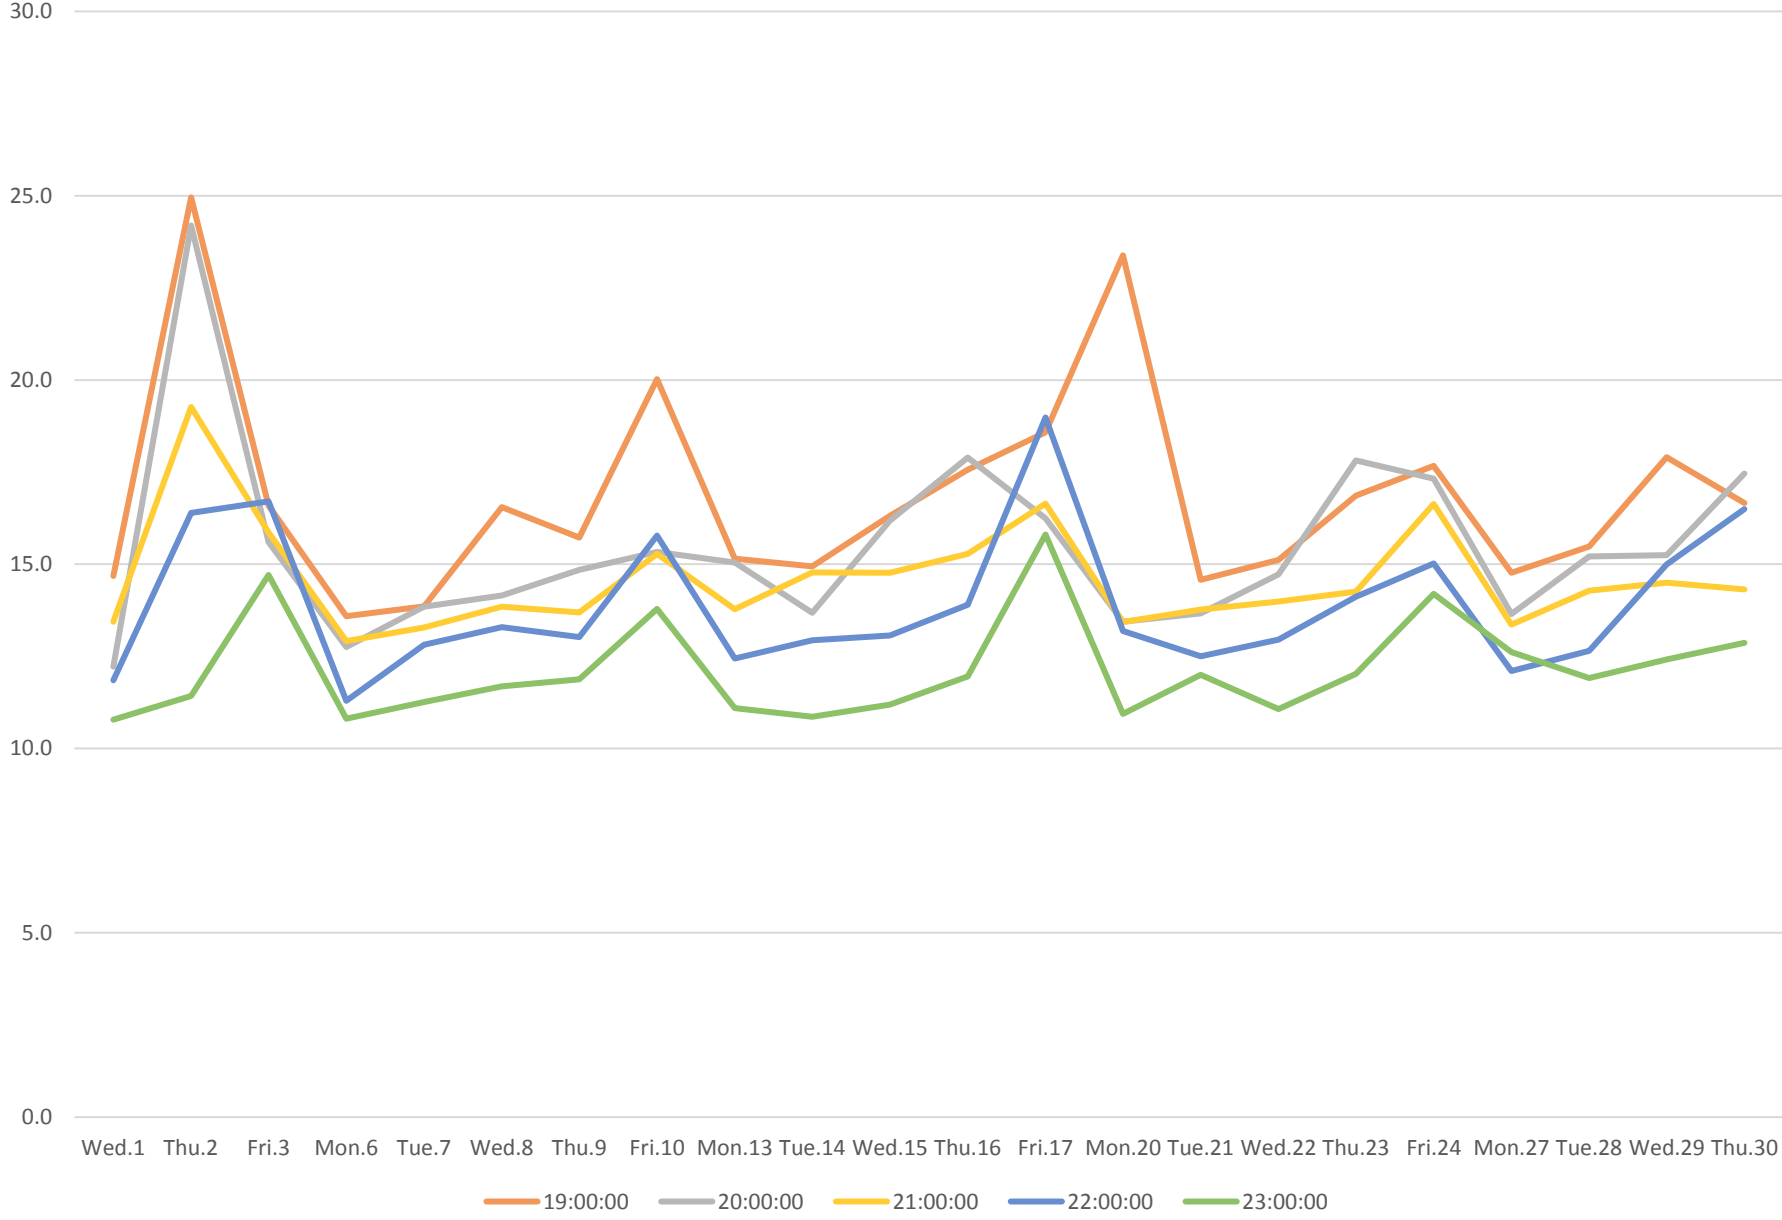

501 Queen Link Times From Bathurst St. To Jarvis St. Eastbound November 2017 AM Peak Averages

501 Queen Link Times From Bathurst St. To Jarvis St. Eastbound November 2017 Midday Averages

501 Queen Link Times From Bathurst St. To Jarvis St. Eastbound November 2017 PM Peak Averages

501 Queen Link Times From Bathurst St. To Jarvis St. Eastbound November 2017 Evening Averages

501 Queen Link Times From Bathurst St. To Jarvis St. Eastbound November 2017 Saturday Averages

- 6:00:00
- 7:00:00
- 8:00:00
- 9:00:00
- 10:00:00
- 11:00:00
- 12:00:00
- 13:00:00
- 14:00:00
- 15:00:00
- 16:00:00
- 17:00:00
- 18:00:00
- 19:00:00
- 20:00:00
- 21:00:00
- 22:00:00
- 23:00:00

501 Queen Link Times From Bathurst St. To Jarvis St. Eastbound November 2017 Sunday Averages