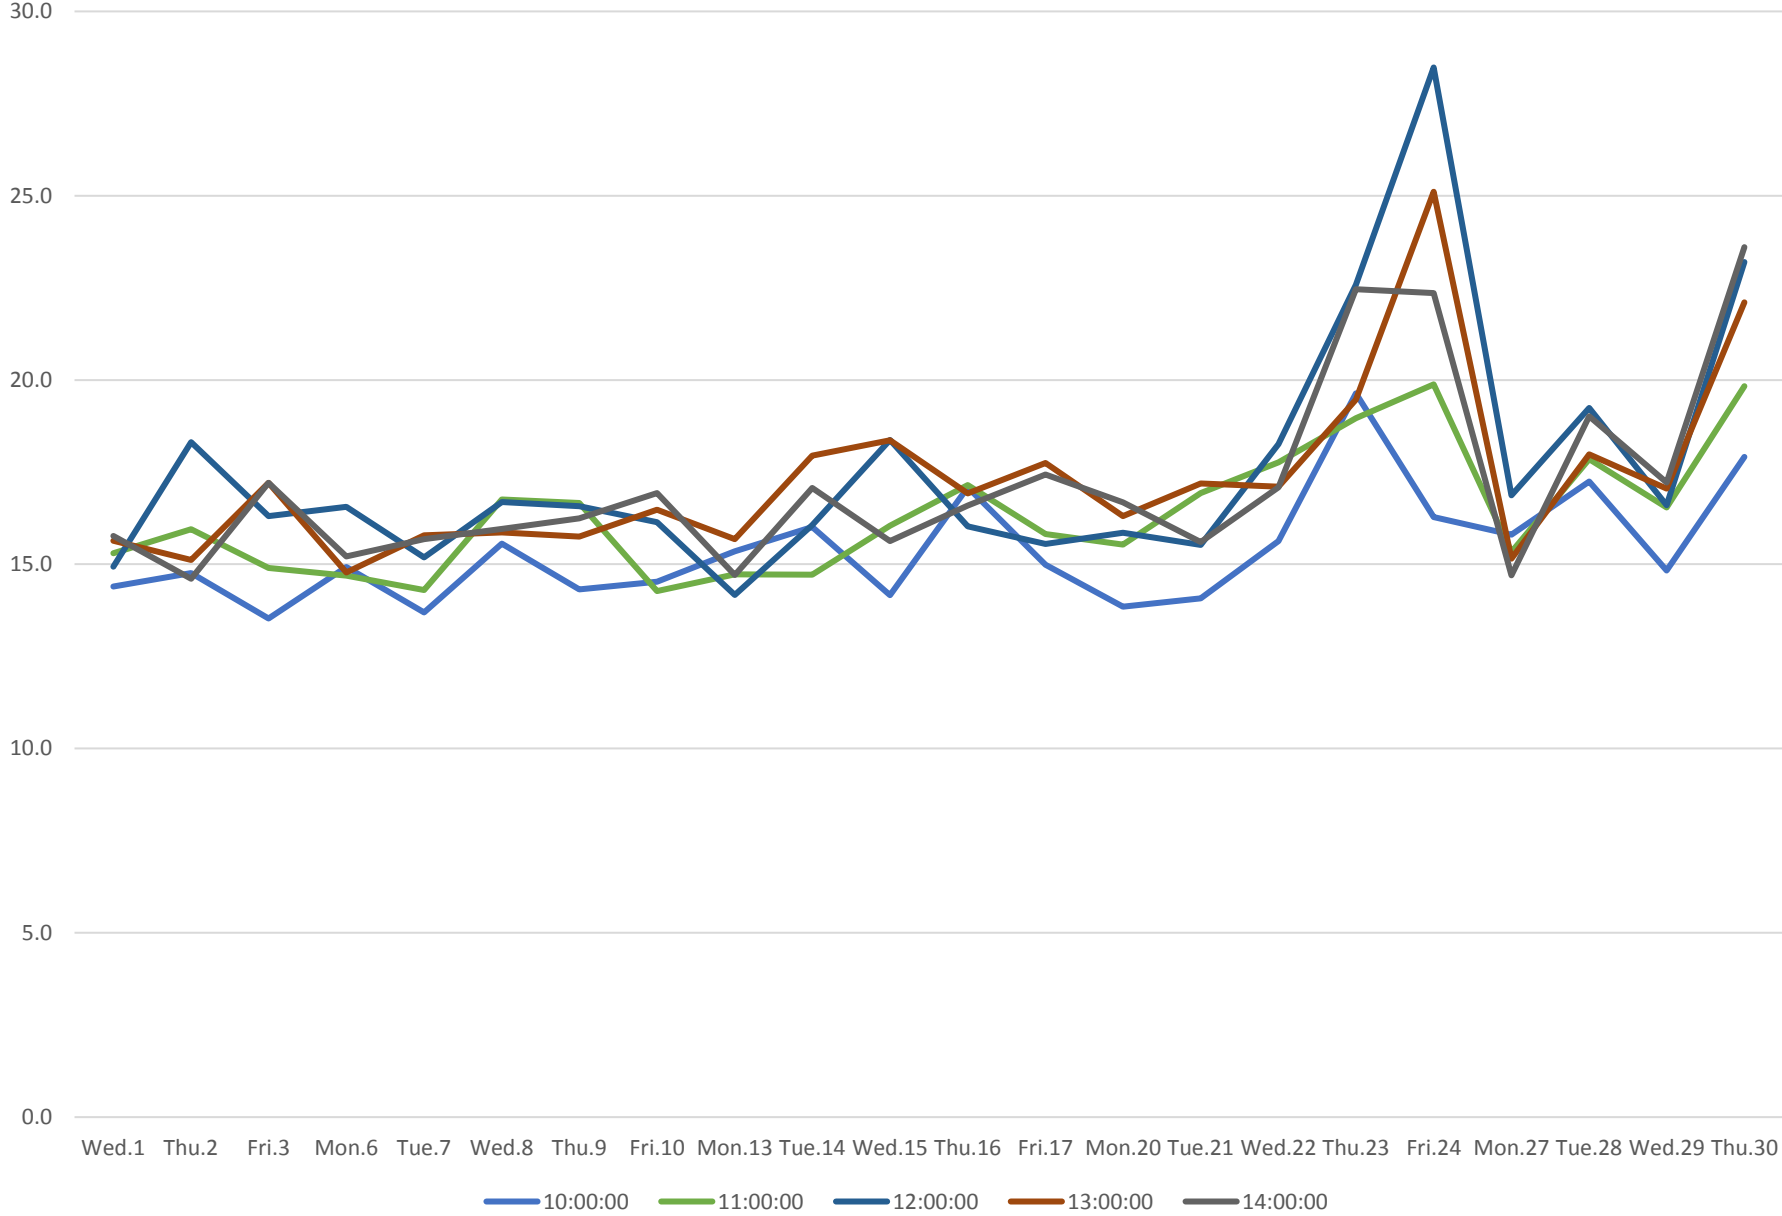

501 Queen Link Times From Bathurst St. To Jarvis St. Eastbound November 2017 AM Peak Averages

501 Queen Link Times From Bathurst St. To Jarvis St. Eastbound November 2017 Midday Averages

501 Queen Link Times From Bathurst St. To Jarvis St. Eastbound November 2017 PM Peak Averages

501 Queen Link Times From Bathurst St. To Jarvis St. Eastbound November 2017 Evening Averages

501 Queen Link Times From Bathurst St. To Jarvis St. Eastbound November 2017 Saturday Averages

- 6:00:00
- 7:00:00
- 8:00:00
- 9:00:00
- 10:00:00
- 11:00:00
- 12:00:00
- 13:00:00
- 14:00:00
- 15:00:00
- 16:00:00
- 17:00:00
- 18:00:00
- 19:00:00
- 20:00:00
- 21:00:00
- 22:00:00
- 23:00:00

501 Queen Link Times From Bathurst St. To Jarvis St. Eastbound November 2017 Sunday Averages