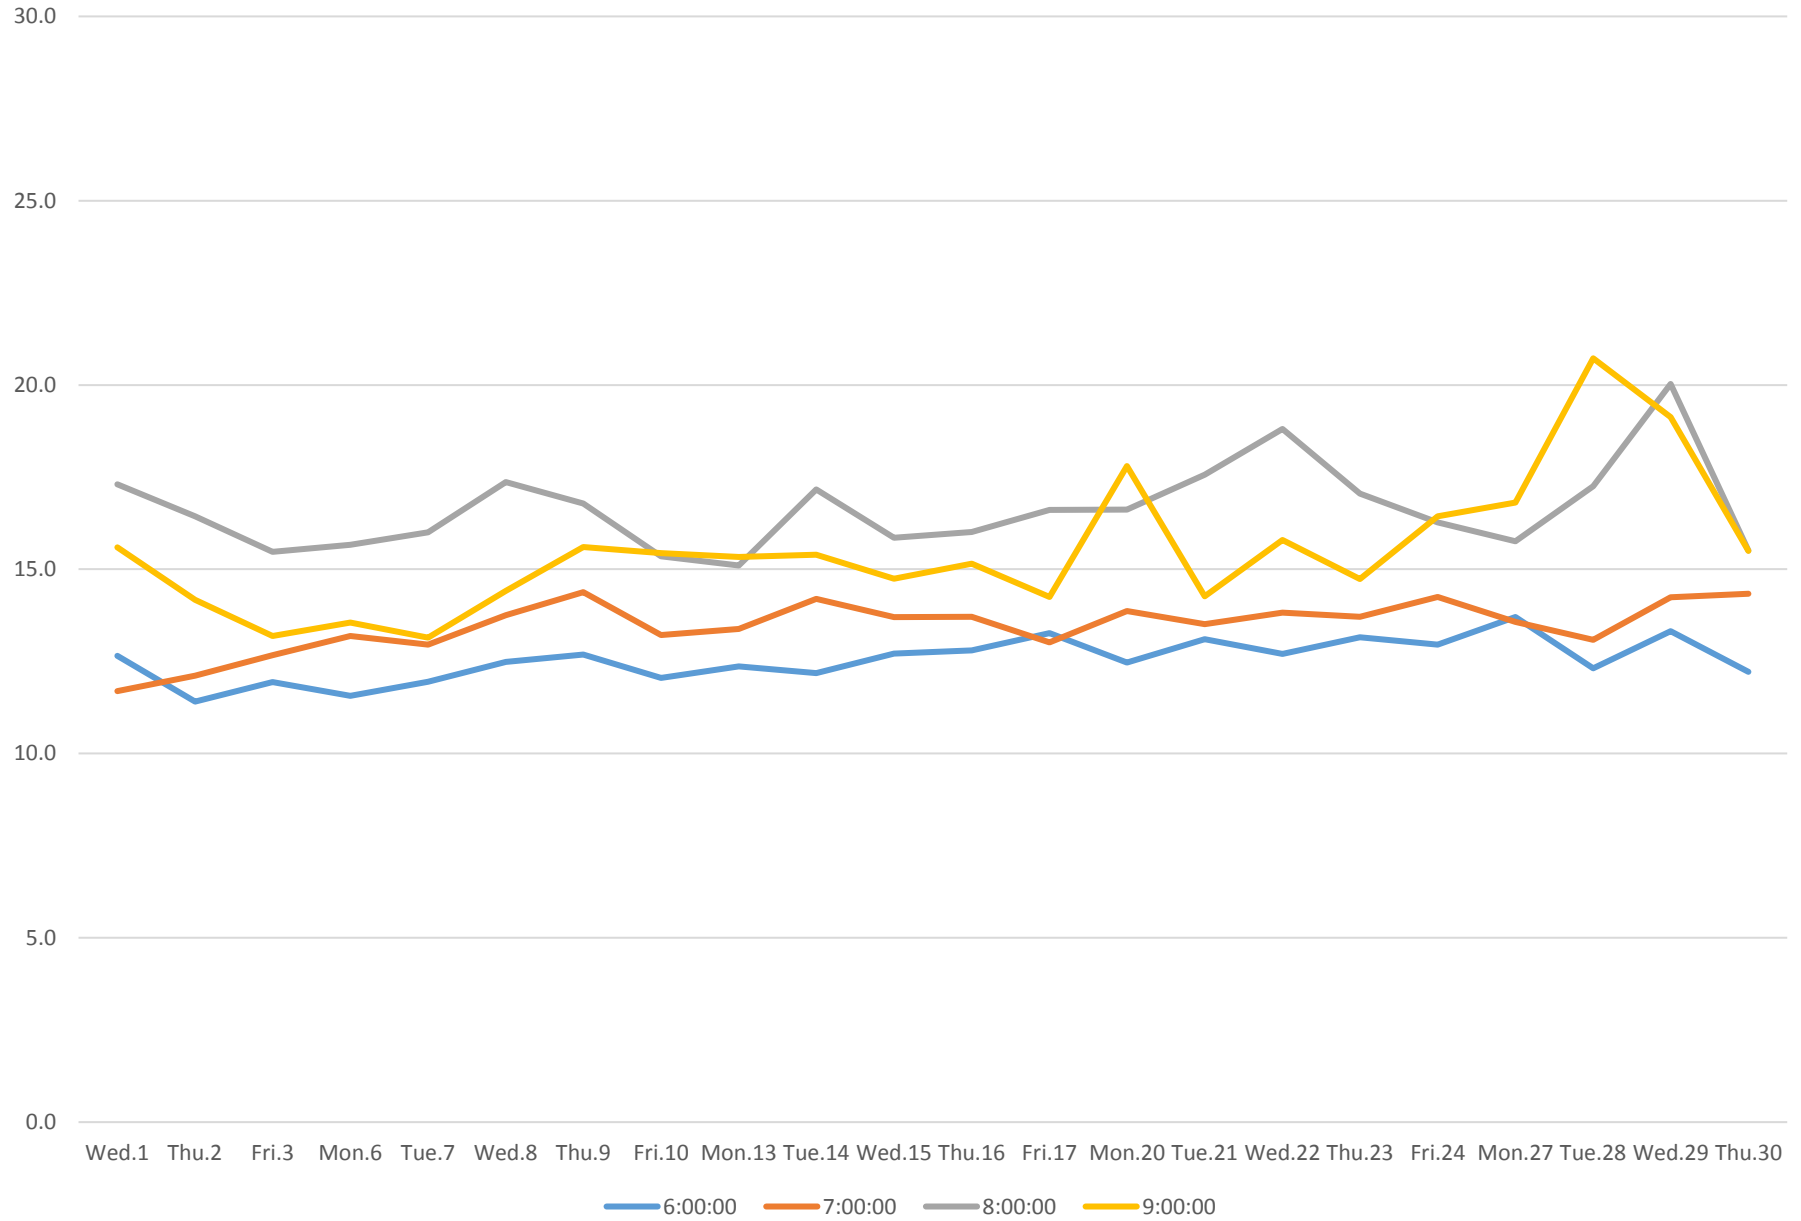

501 Queen Link Times From Bathurst St. To Jarvis St. Eastbound November 2017 AM Peak Averages

501 Queen Link Times From Bathurst St. To Jarvis St. Eastbound November 2017 Midday Averages

501 Queen Link Times From Bathurst St. To Jarvis St. Eastbound November 2017 PM Peak Averages

501 Queen Link Times From Bathurst St. To Jarvis St. Eastbound November 2017 Evening Averages

501 Queen Link Times From Bathurst St. To Jarvis St. Eastbound November 2017 Saturday Averages

- 6:00:00
- 7:00:00
- 8:00:00
- 9:00:00
- 10:00:00
- 11:00:00
- 12:00:00
- 13:00:00
- 14:00:00
- 15:00:00
- 16:00:00
- 17:00:00
- 18:00:00
- 19:00:00
- 20:00:00
- 21:00:00
- 22:00:00
- 23:00:00

501 Queen Link Times From Bathurst St. To Jarvis St. Eastbound November 2017 Sunday Averages