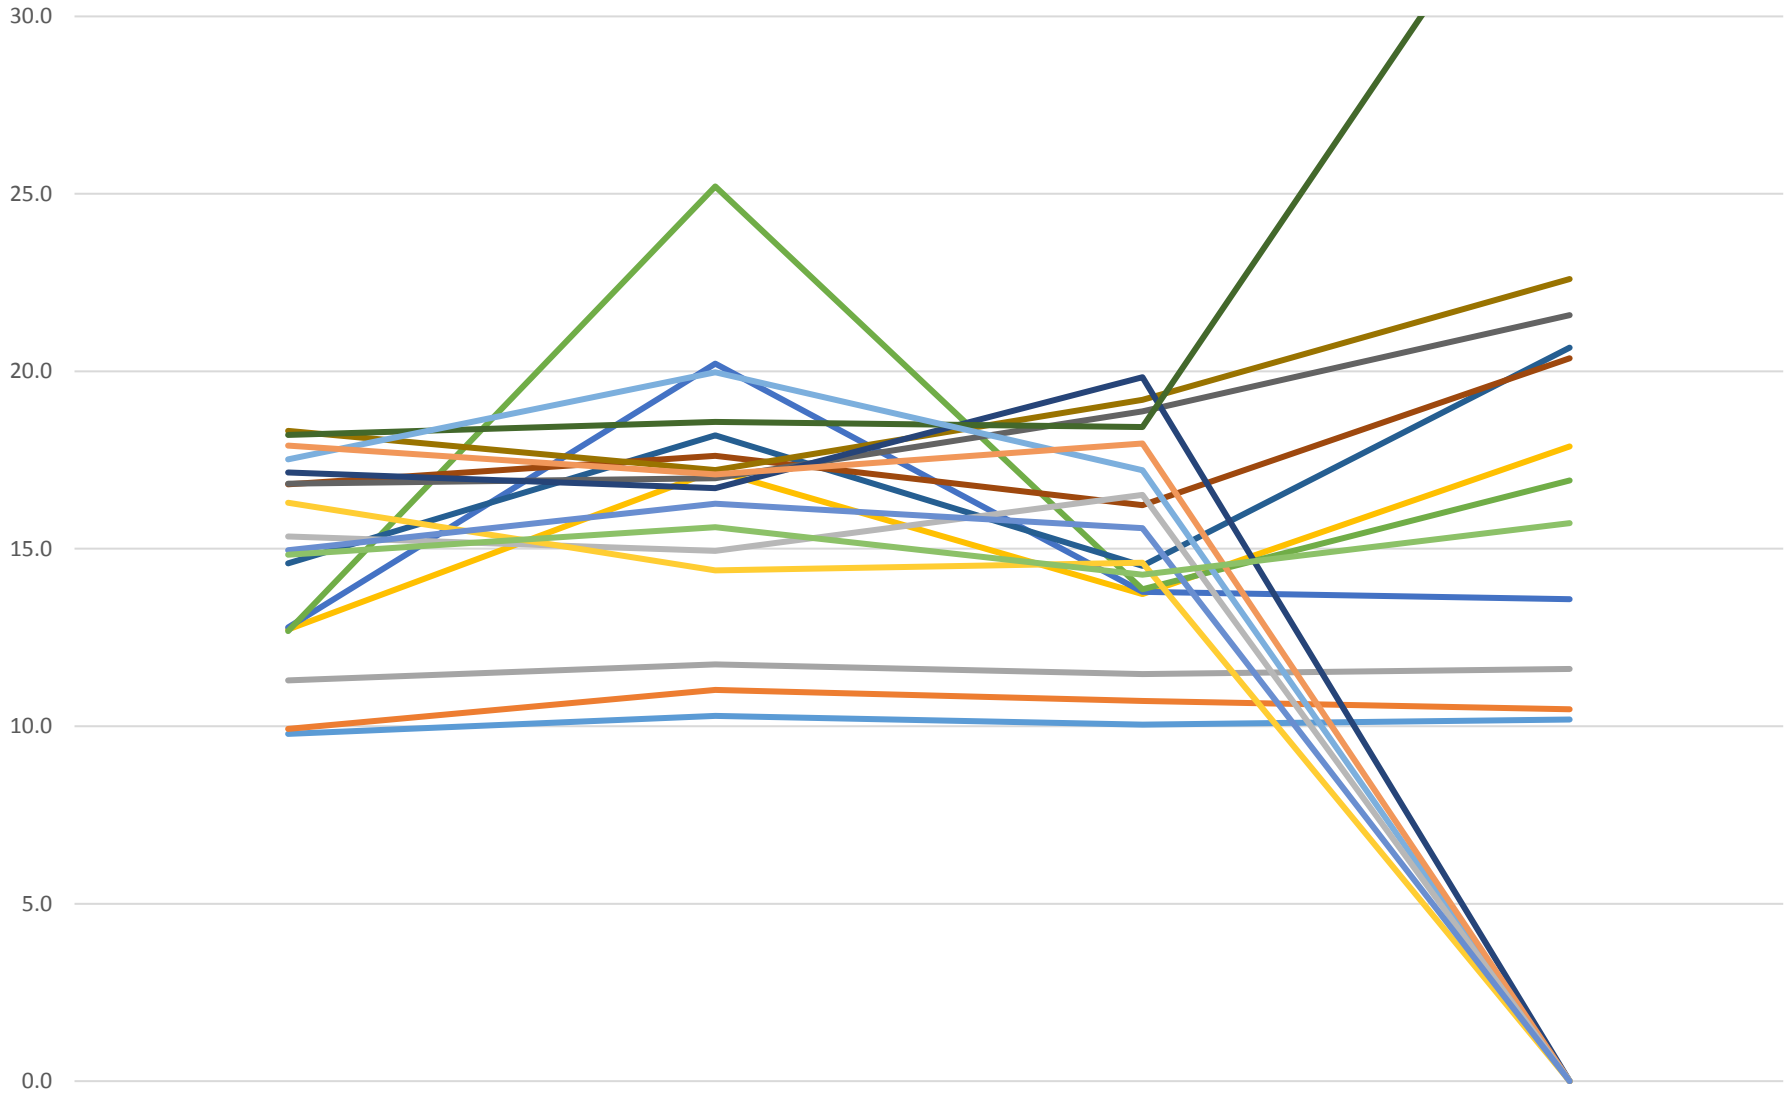

501 Queen Link Times From Bathurst St. To Jarvis St. Eastbound November 2017 AM Peak Averages

501 Queen Link Times From Bathurst St. To Jarvis St. Eastbound November 2017 Midday Averages

501 Queen Link Times From Bathurst St. To Jarvis St. Eastbound November 2017 PM Peak Averages

501 Queen Link Times From Bathurst St. To Jarvis St. Eastbound November 2017 Evening Averages

501 Queen Link Times From Bathurst St. To Jarvis St. Eastbound November 2017 Saturday Averages

- 6:00:00
- 7:00:00
- 8:00:00
- 9:00:00
- 10:00:00
- 11:00:00
- 12:00:00
- 13:00:00
- 14:00:00
- 15:00:00
- 16:00:00
- 17:00:00
- 18:00:00
- 19:00:00
- 20:00:00
- 21:00:00
- 22:00:00
- 23:00:00

501 Queen Link Times From Bathurst St. To Jarvis St. Eastbound November 2017 Sunday Averages