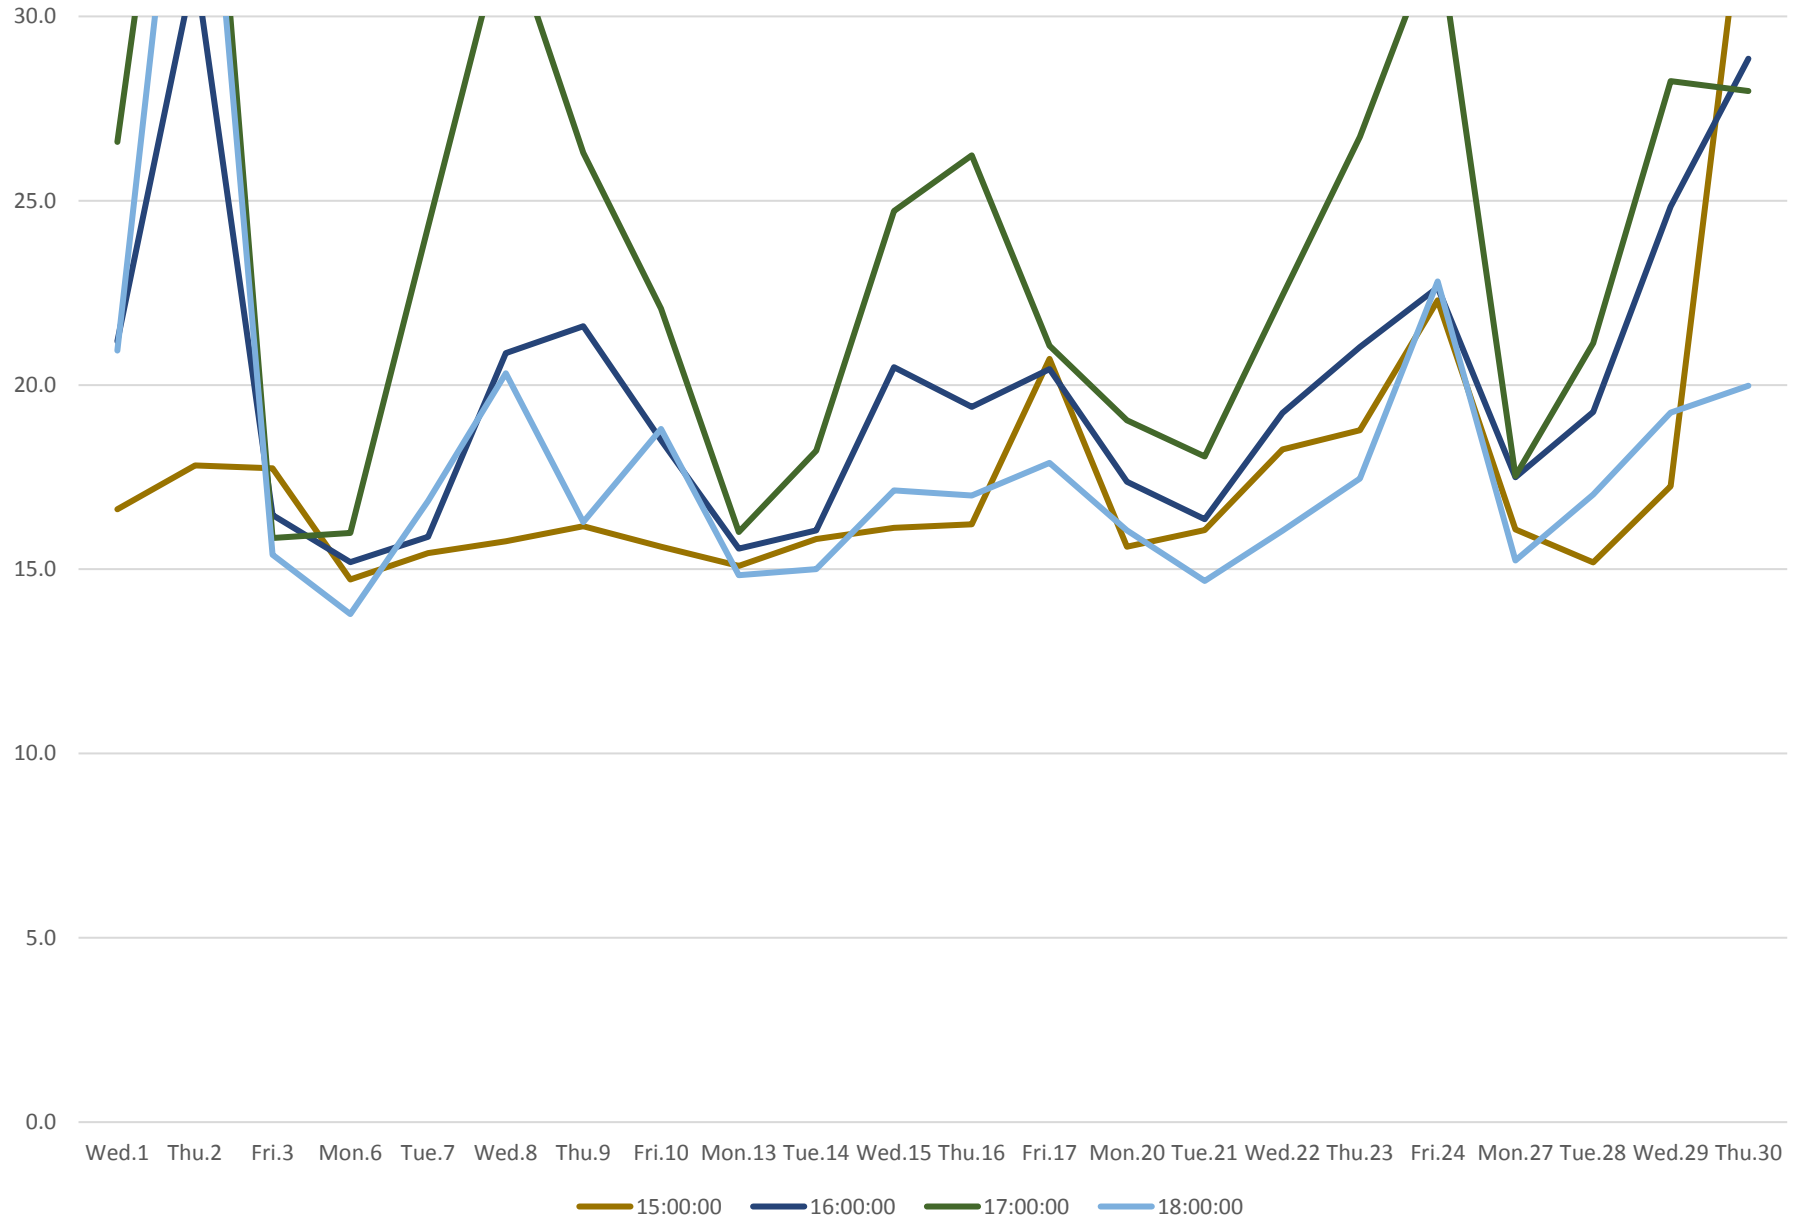

501 Queen Link Times From Bathurst St. To Jarvis St. Eastbound November 2017 AM Peak Averages

501 Queen Link Times From Bathurst St. To Jarvis St. Eastbound November 2017 Midday Averages

501 Queen Link Times From Bathurst St. To Jarvis St. Eastbound November 2017 PM Peak Averages

501 Queen Link Times From Bathurst St. To Jarvis St. Eastbound November 2017 Evening Averages

501 Queen Link Times From Bathurst St. To Jarvis St. Eastbound November 2017 Saturday Averages

- 6:00:00
- 7:00:00
- 8:00:00
- 9:00:00
- 10:00:00
- 11:00:00
- 12:00:00
- 13:00:00
- 14:00:00
- 15:00:00
- 16:00:00
- 17:00:00
- 18:00:00
- 19:00:00
- 20:00:00
- 21:00:00
- 22:00:00
- 23:00:00

501 Queen Link Times From Bathurst St. To Jarvis St. Eastbound November 2017 Sunday Averages