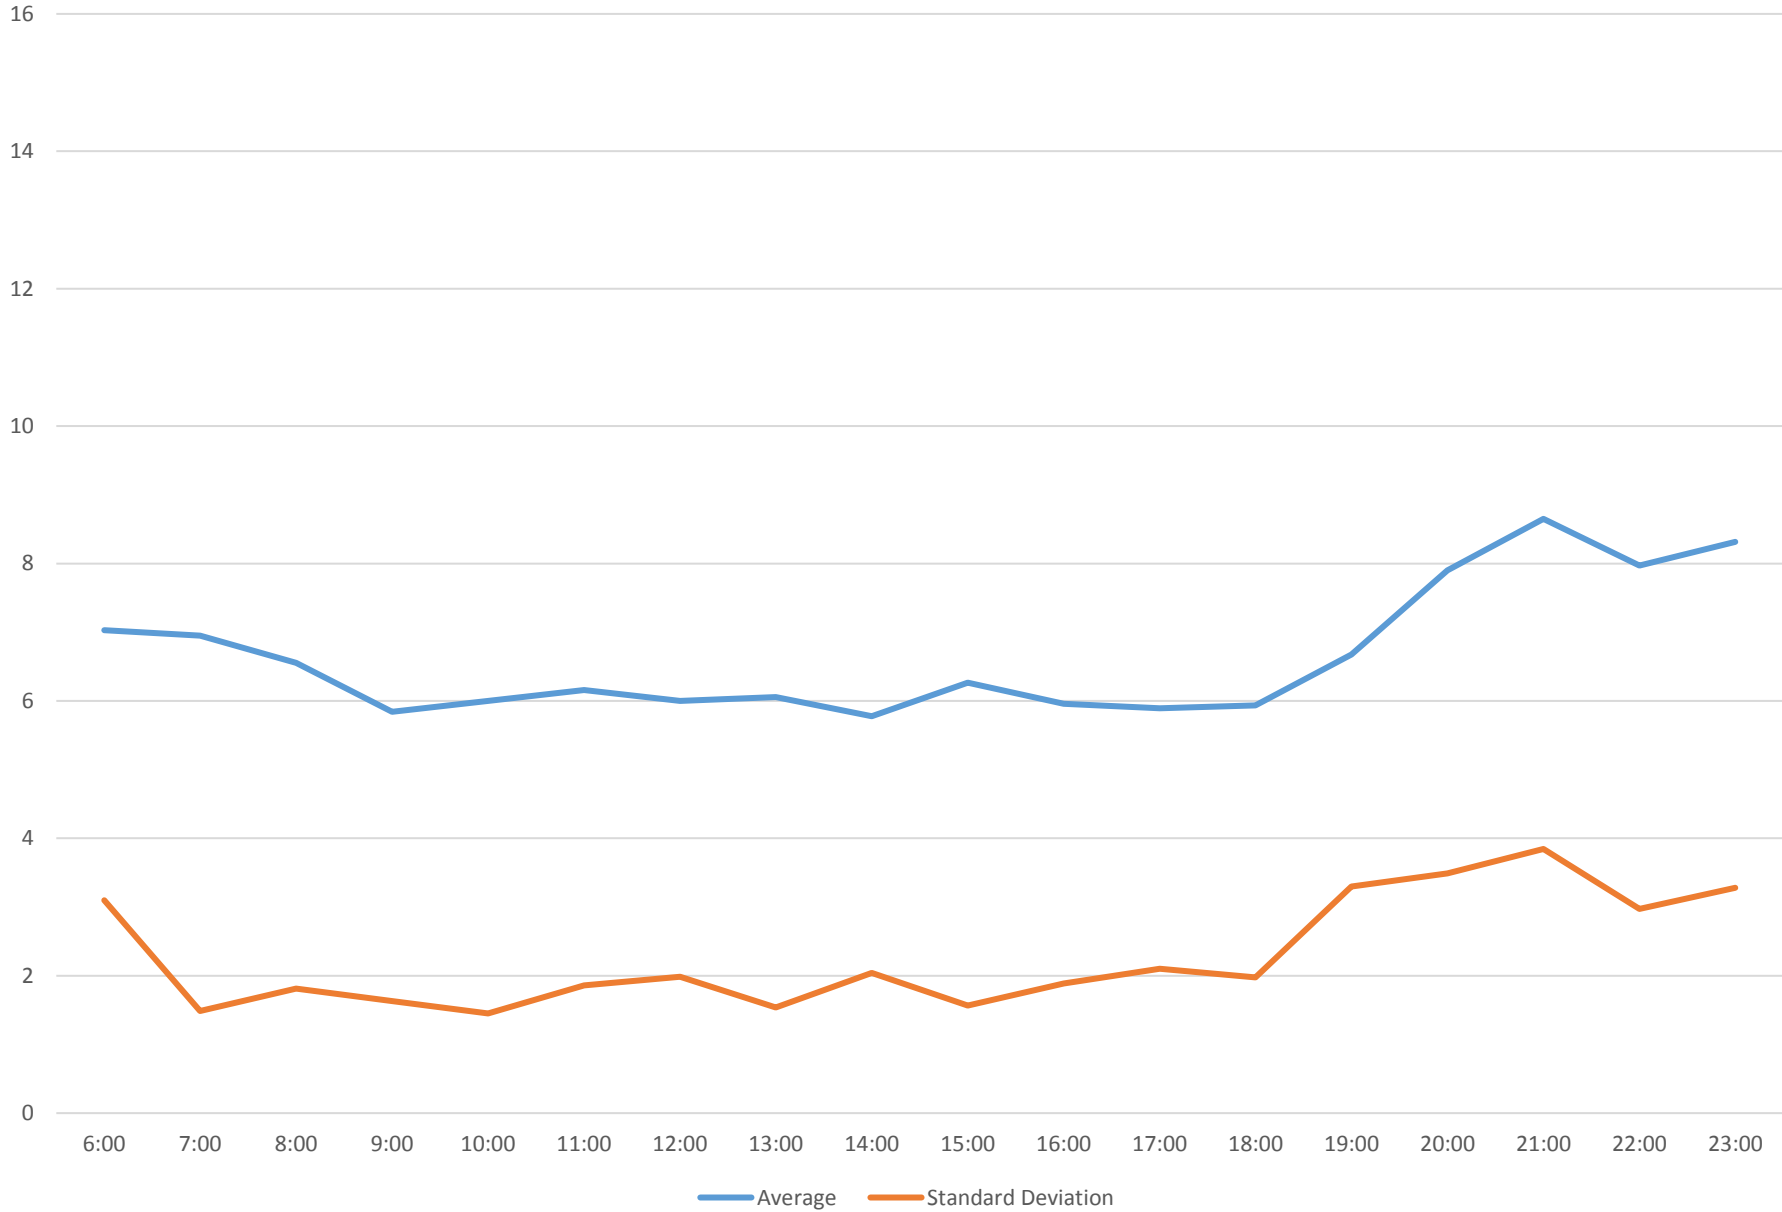

### 39 Finch East Headways at Finch Station Eastbound January 2017

### 39 Finch East Headways at Finch Station Eastbound January 2017

39 Finch East Headways at Finch Station Eastbound January 2017 Weekday Statistics

39 Finch East Headways at Finch Station Eastbound January 2017 Saturday Statistics

39 Finch East Headways at Finch Station Eastbound January 2017 Sunday Statistics