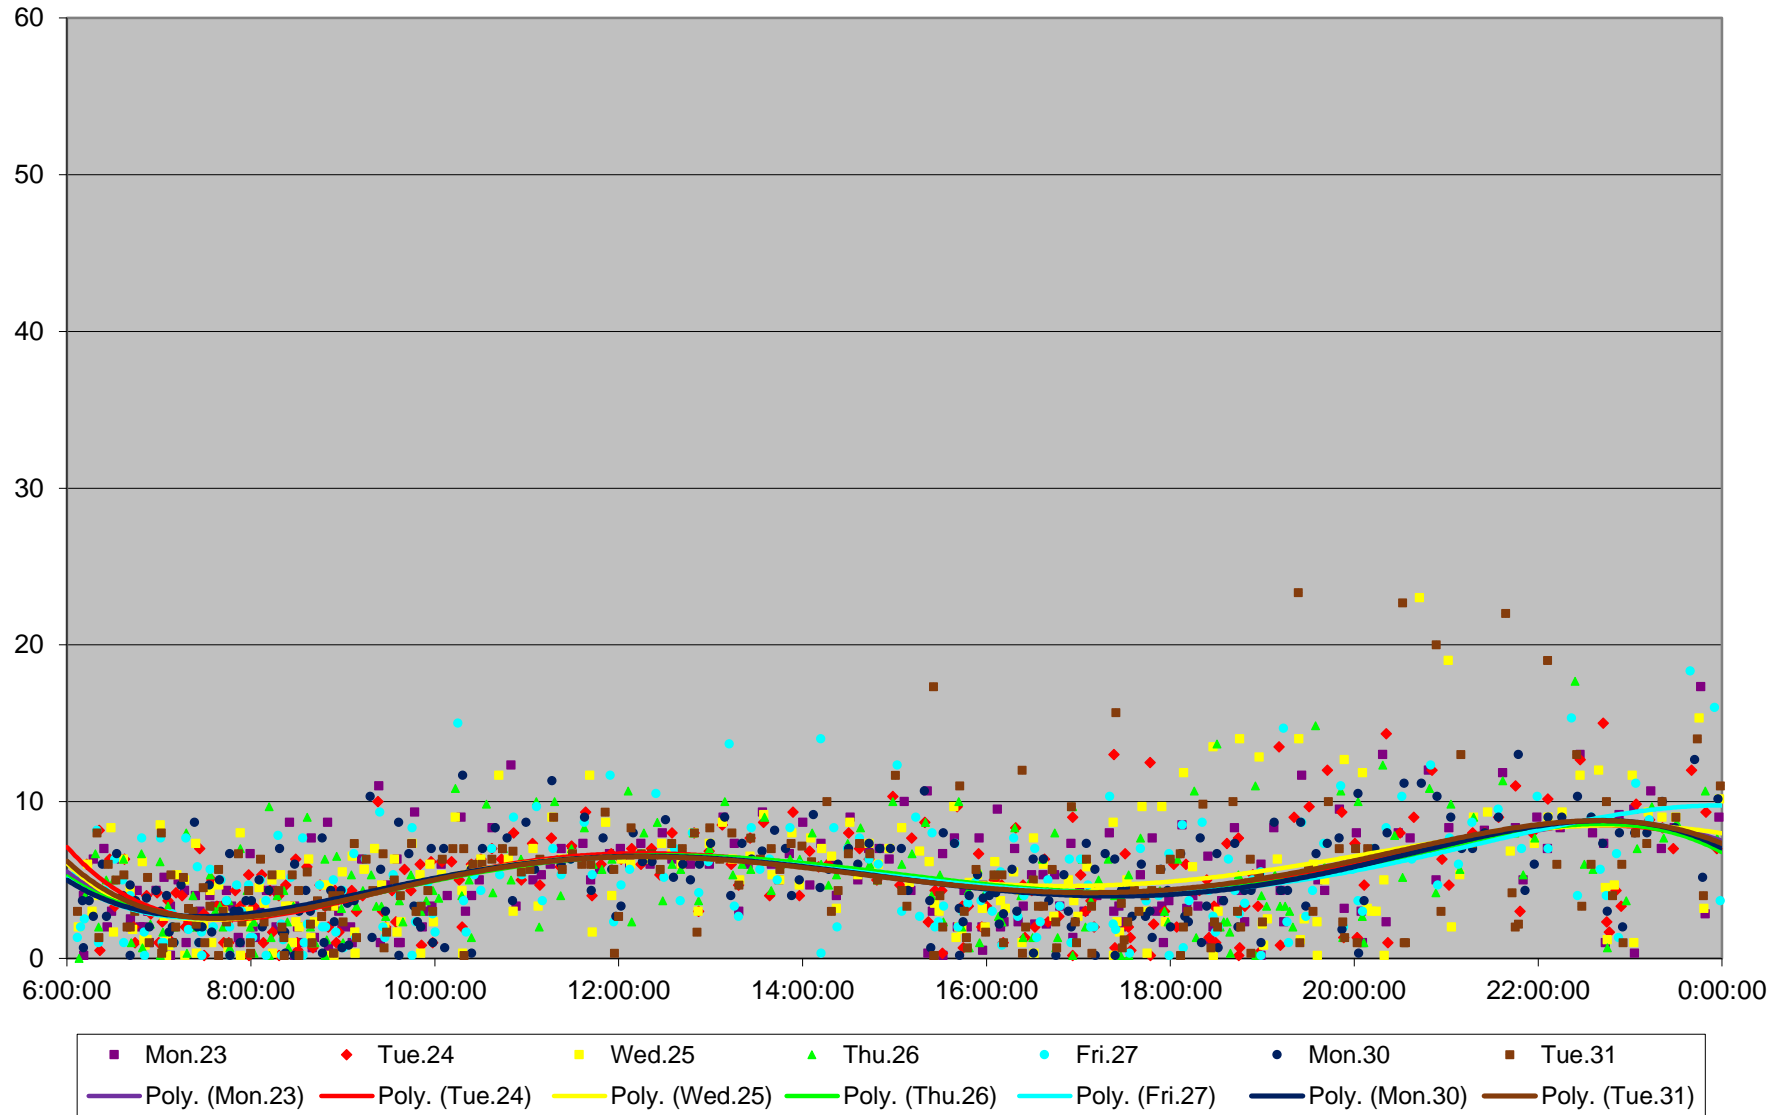

39 Finch East Headways at Finch Station Eastbound January 2017