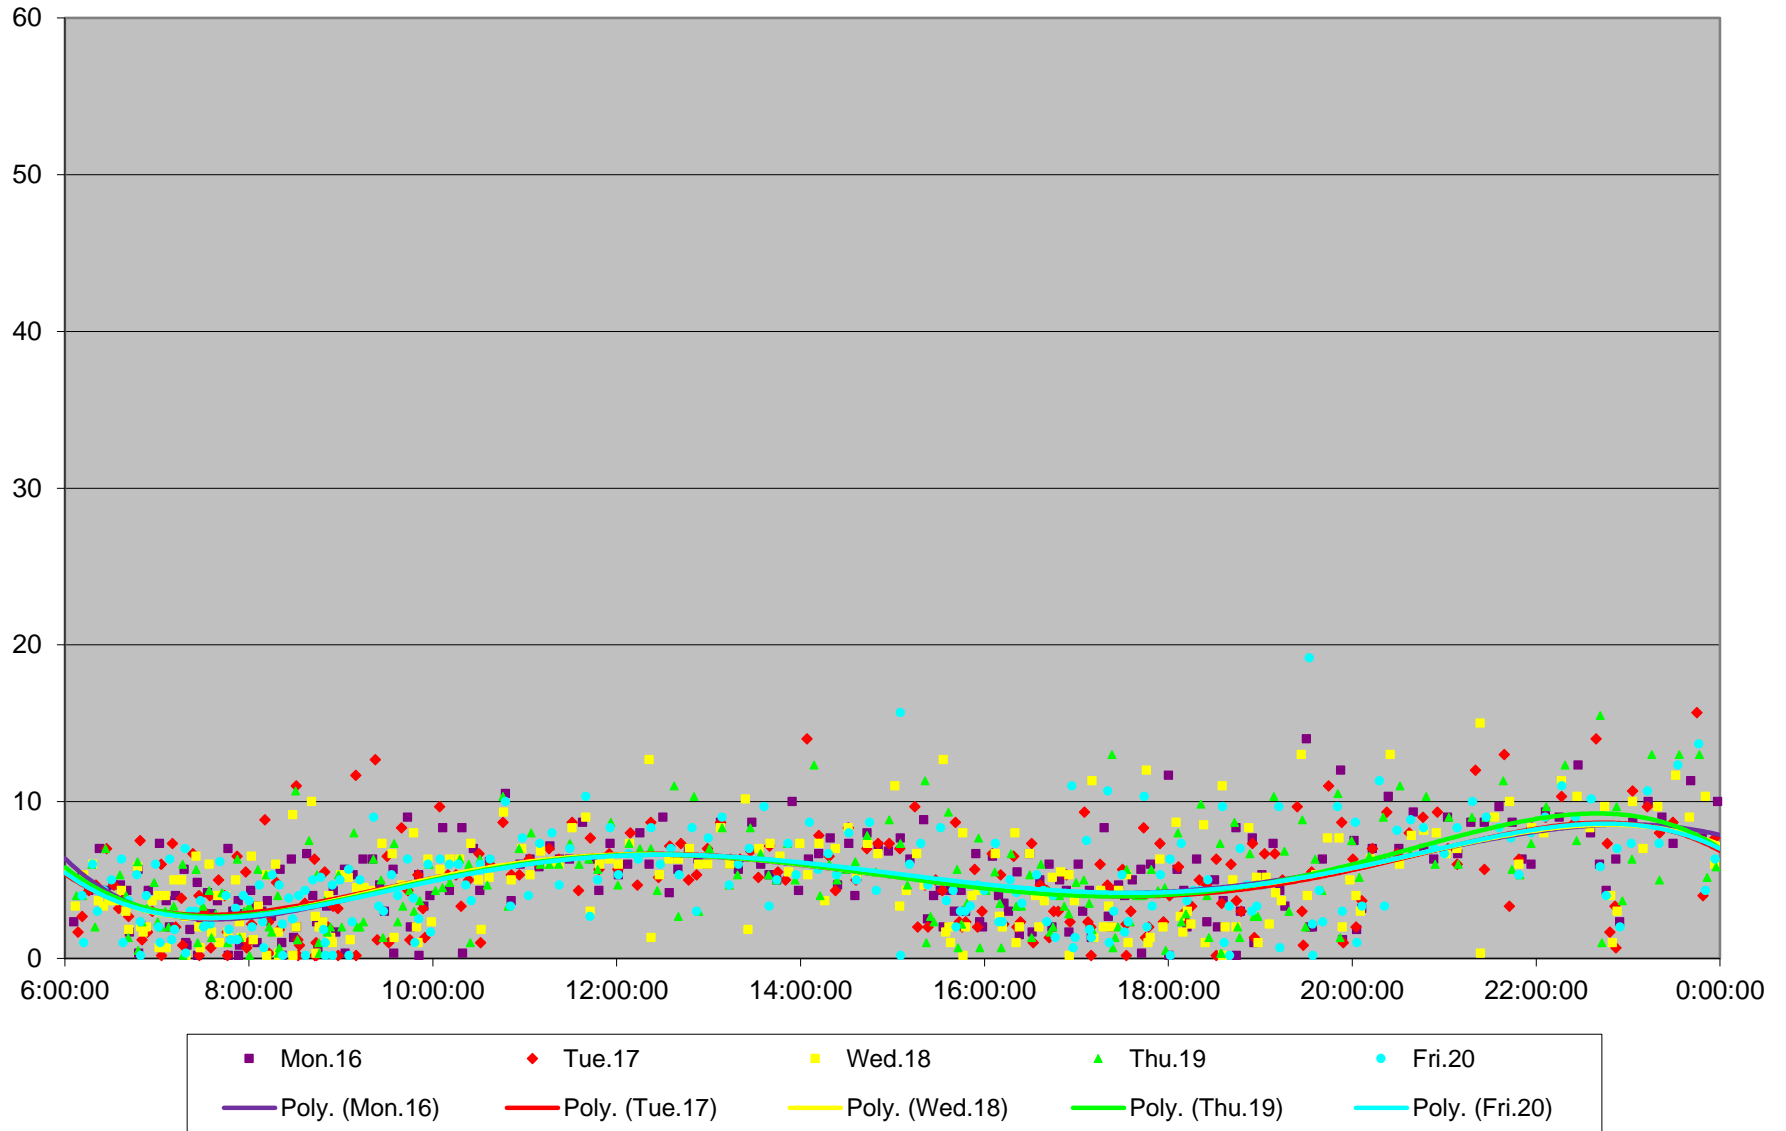

39 Finch East Headways at Finch Station Eastbound January 2017