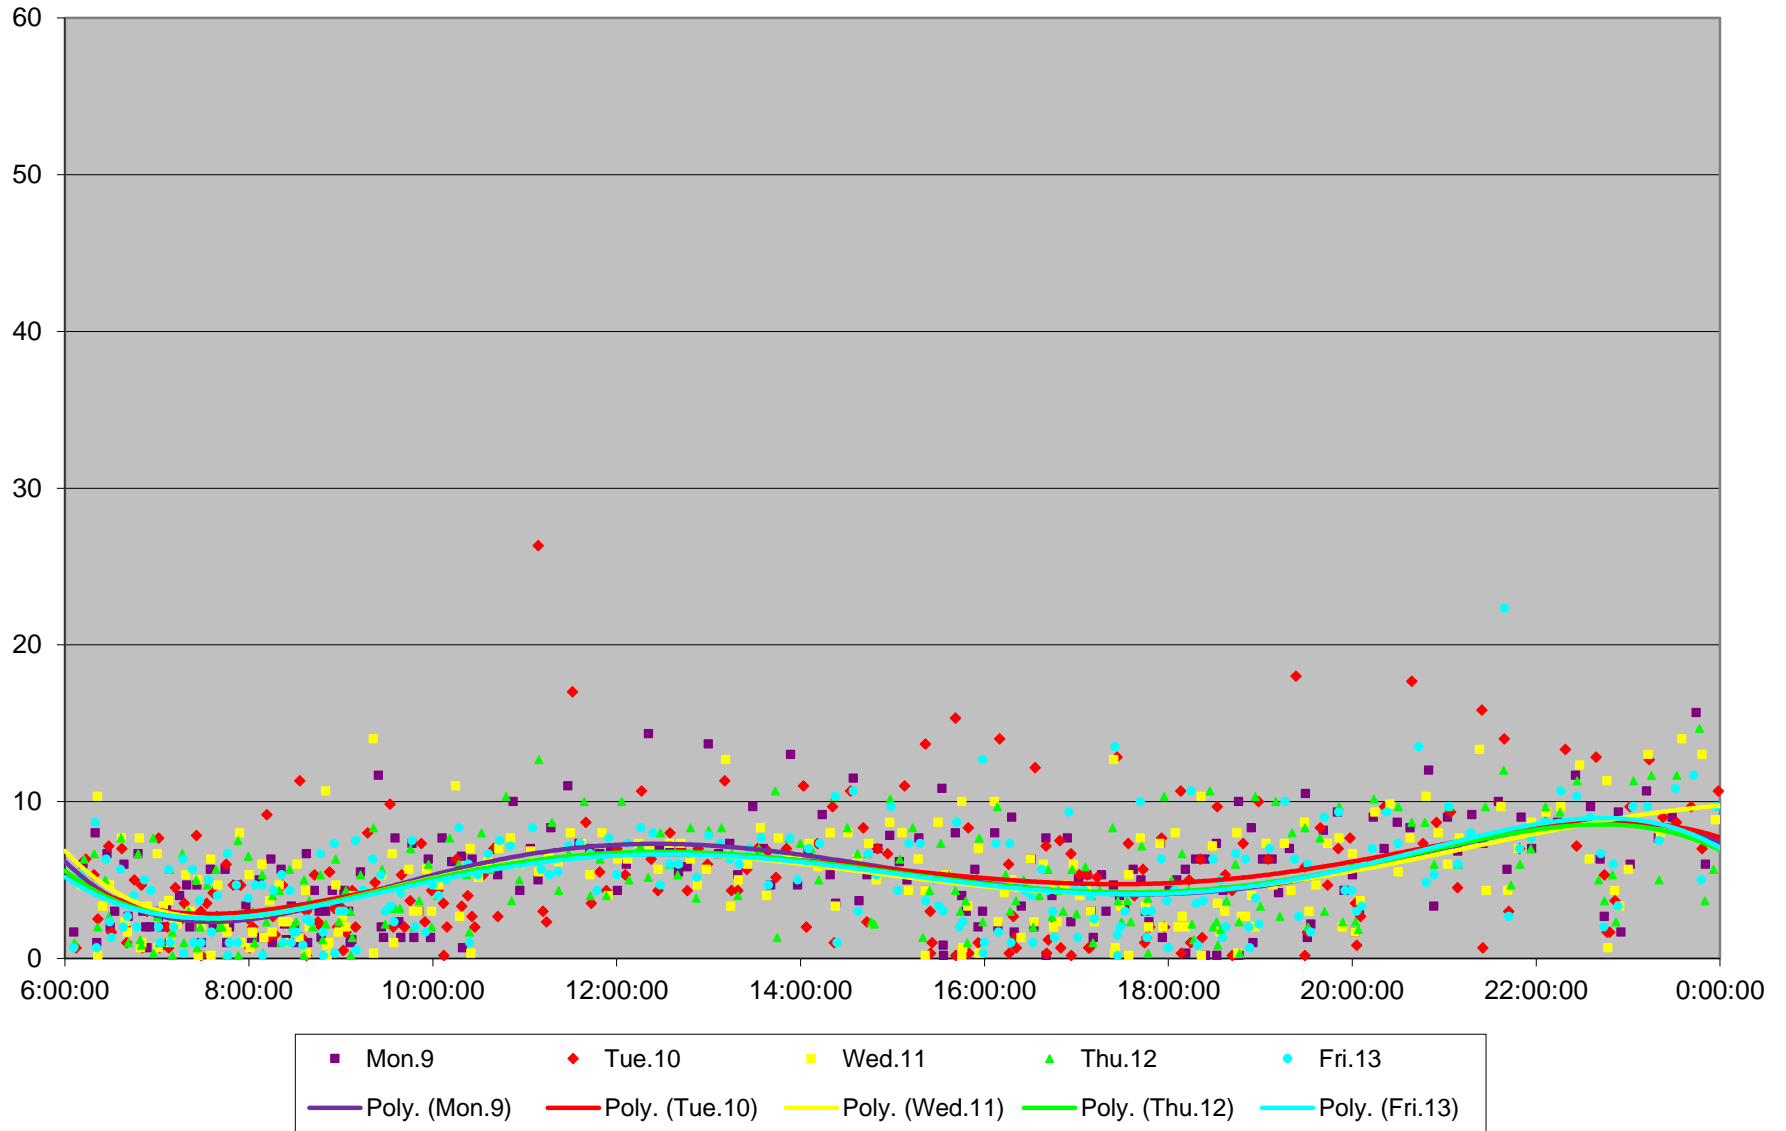

39 Finch East Headways at Finch Station Eastbound January 2017