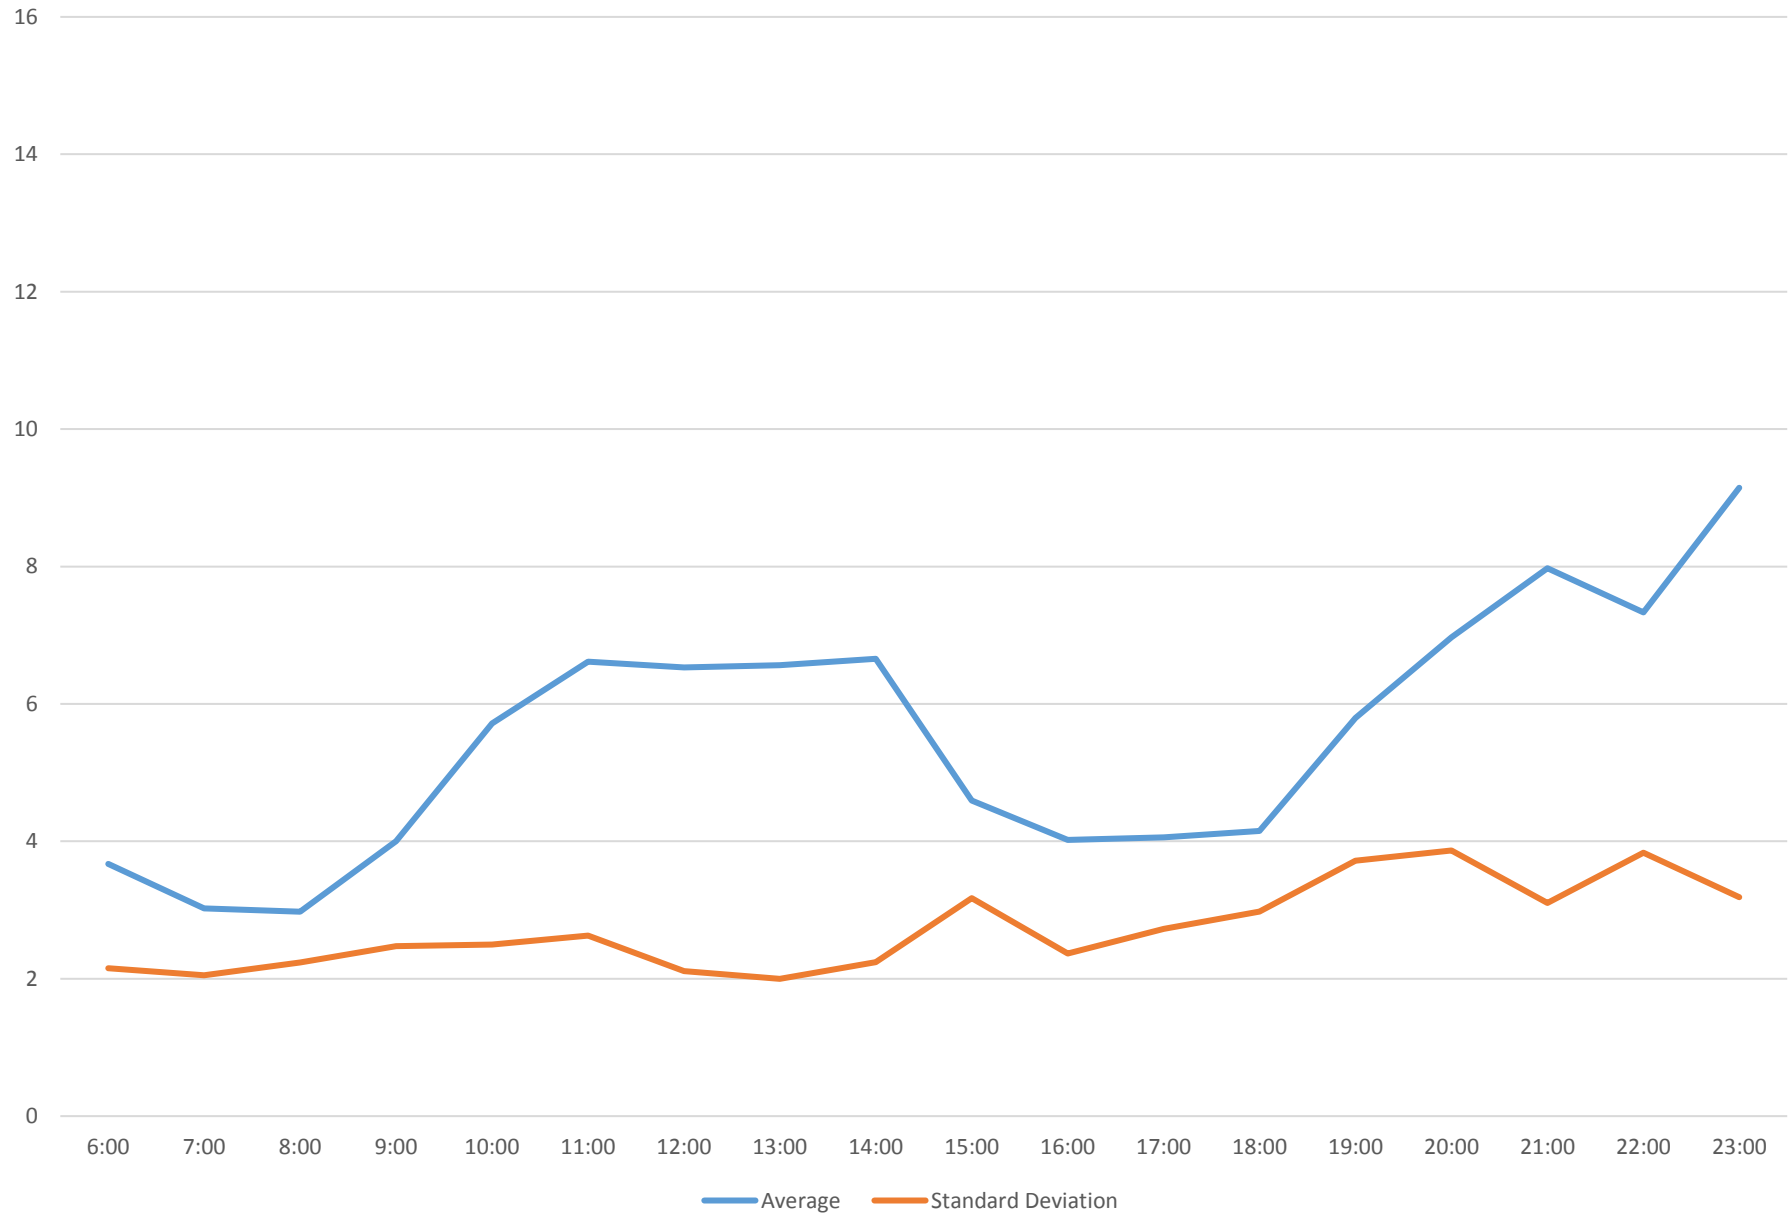

### 39 Finch East Headways at Finch Station Eastbound January 2017

### 39 Finch East Headways at Finch Station Eastbound January 2017

39 Finch East Headways at Finch Station Eastbound January 2017 Weekday Statistics

39 Finch East Headways at Finch Station Eastbound January 2017 Saturday Statistics