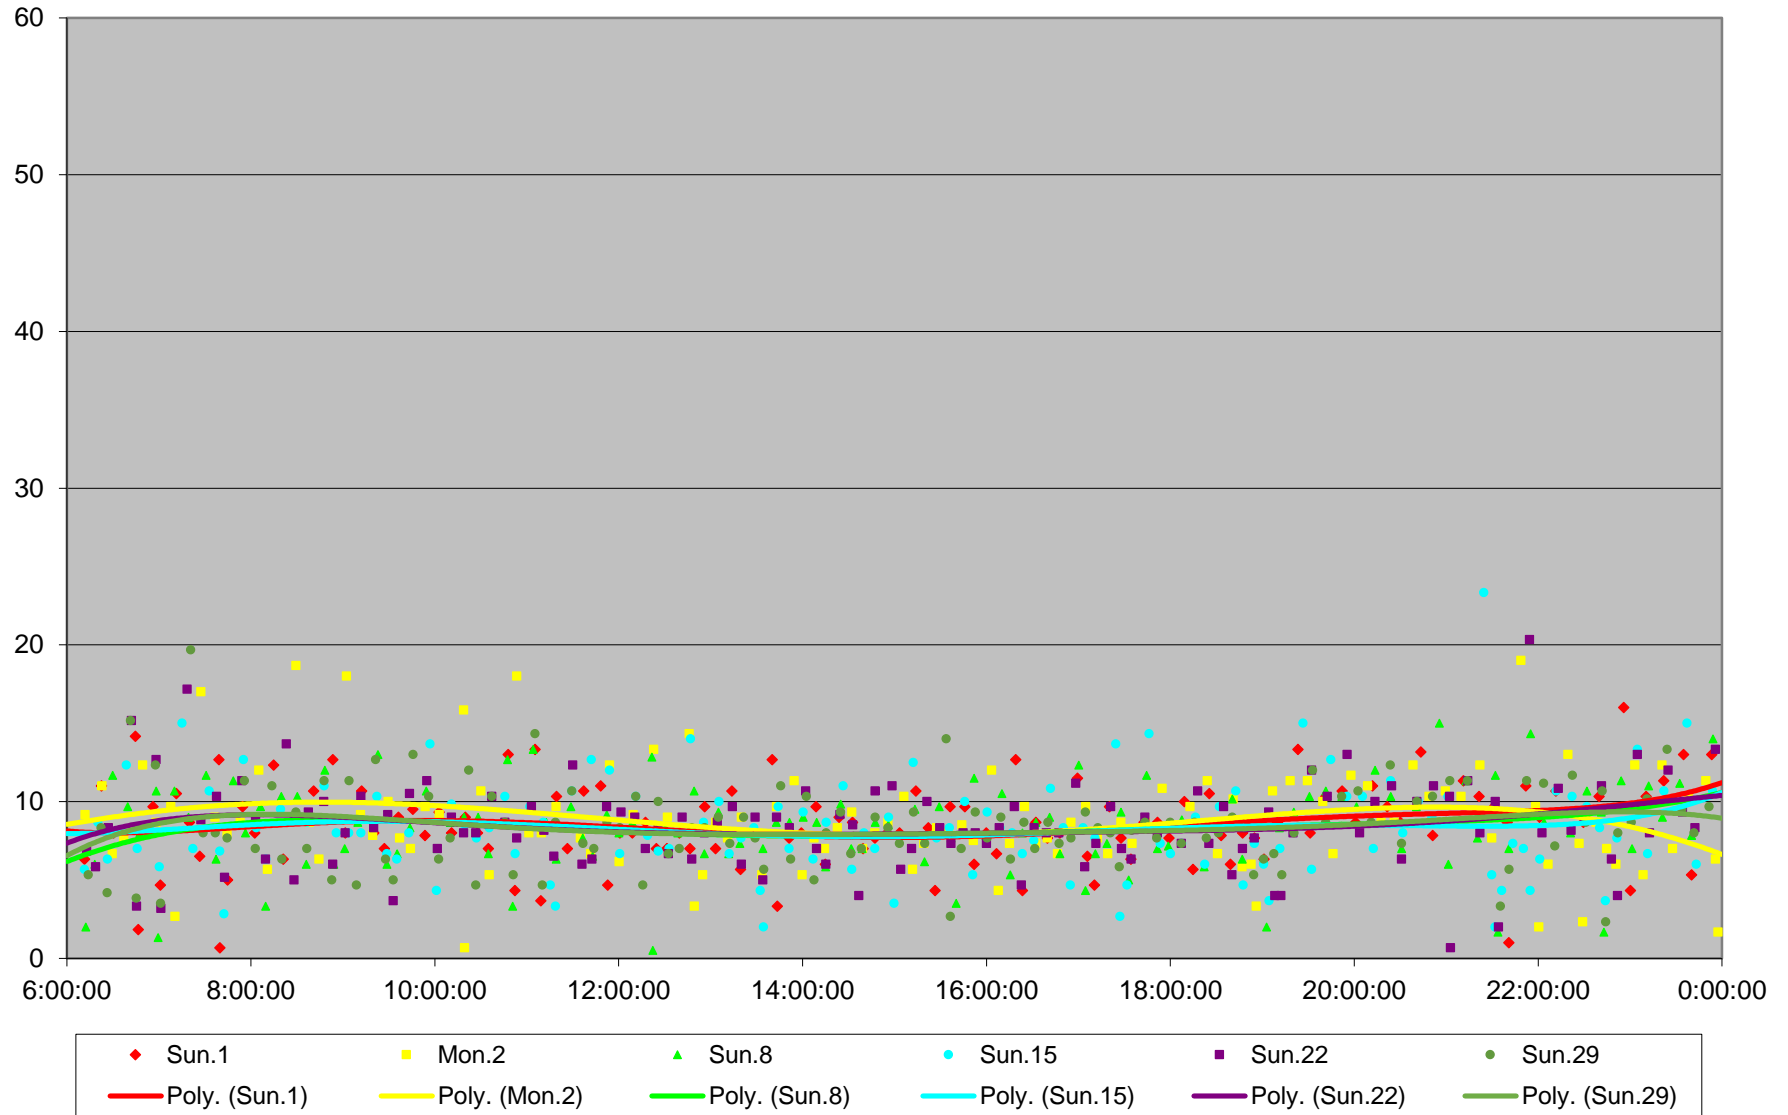

39 Finch East Headways at Finch Station Eastbound January 2017 Weekday Statistics

39 Finch East Headways at Finch Station Eastbound January 2017