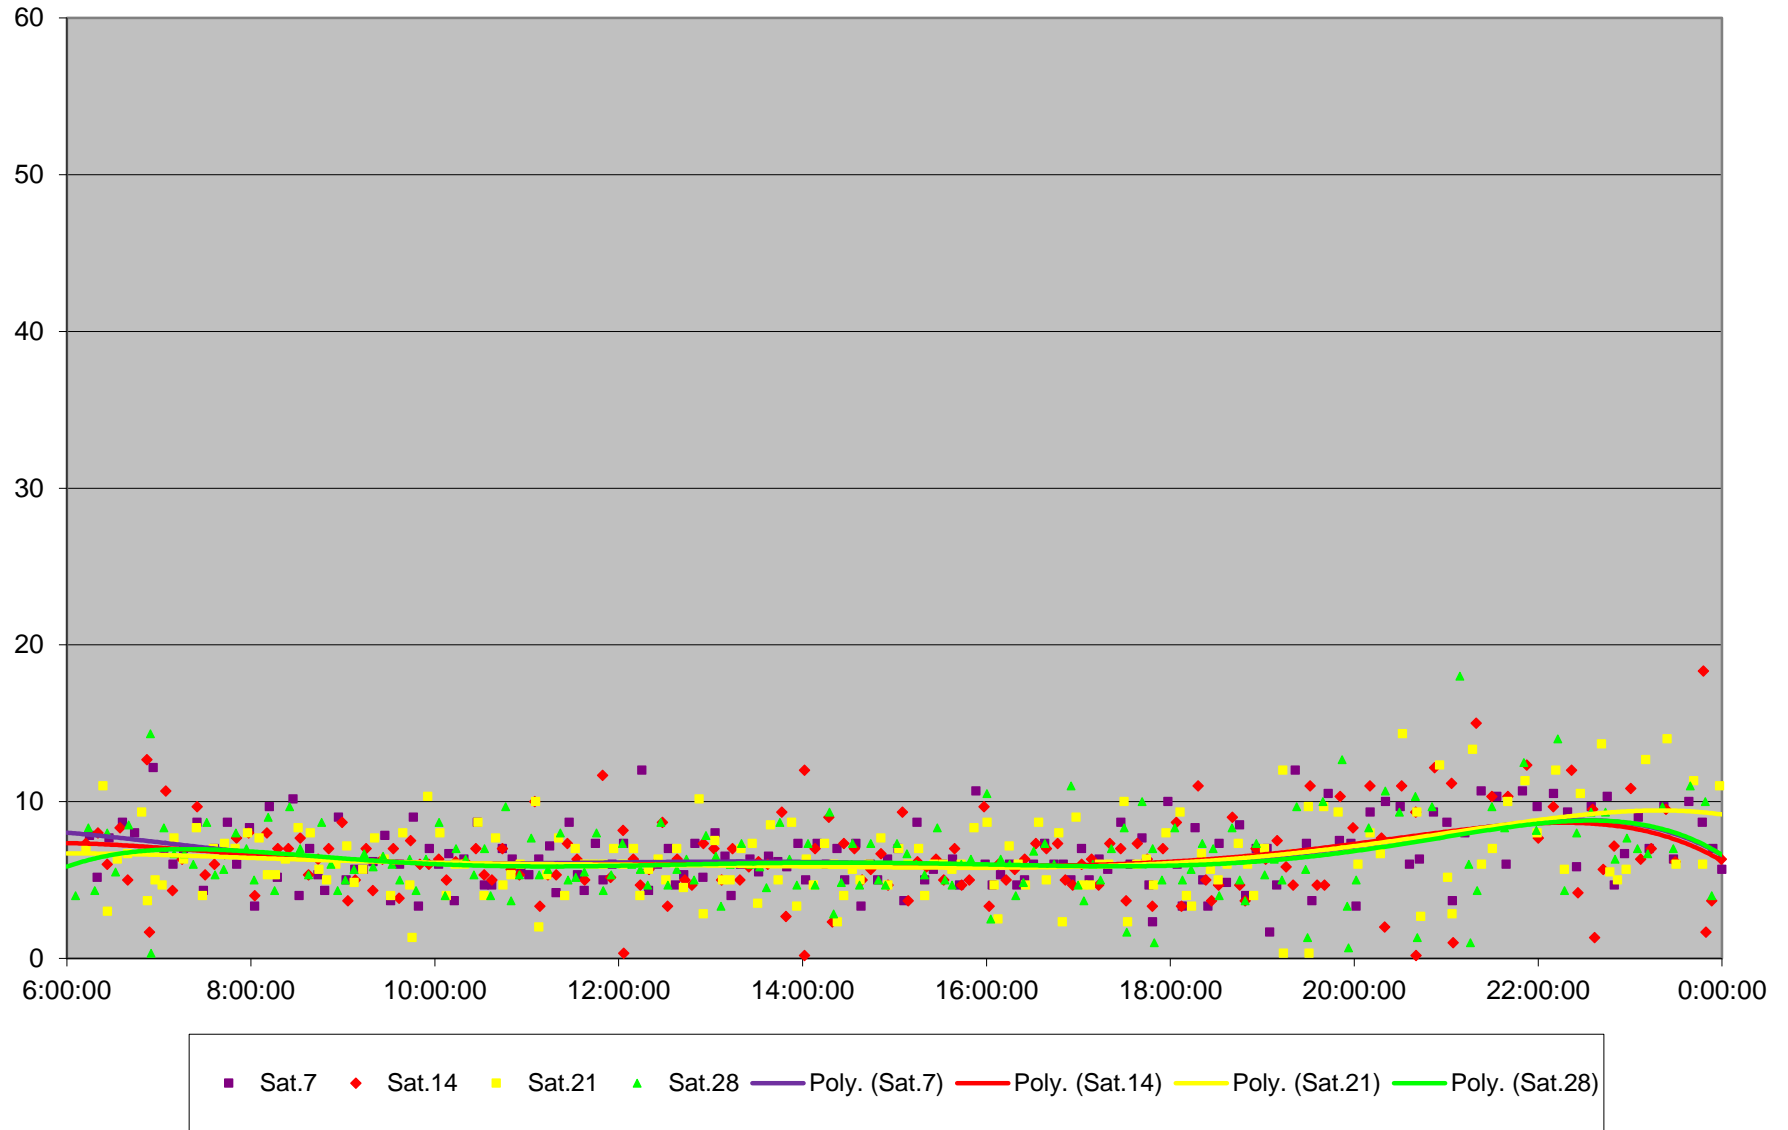

39 Finch East Headways at Finch Station Eastbound January 2017