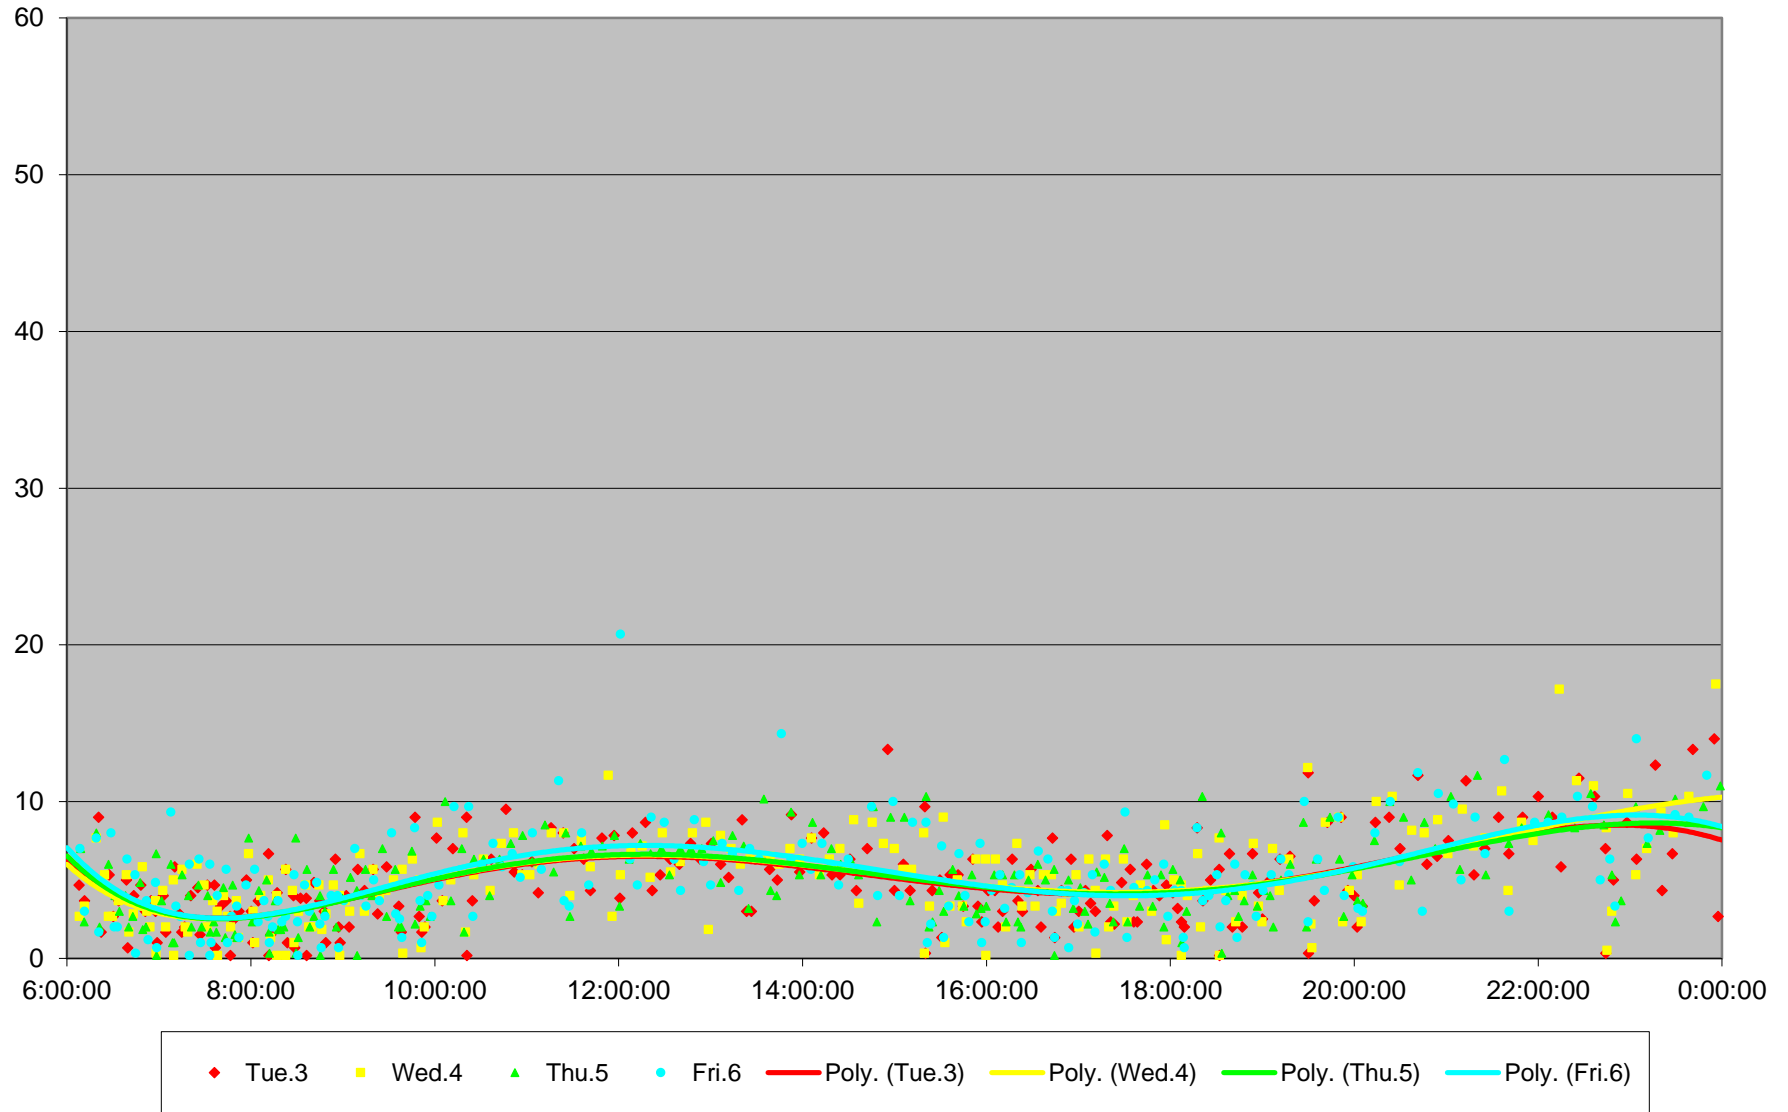

### 39 Finch East Headways at Finch Station Eastbound January 2017