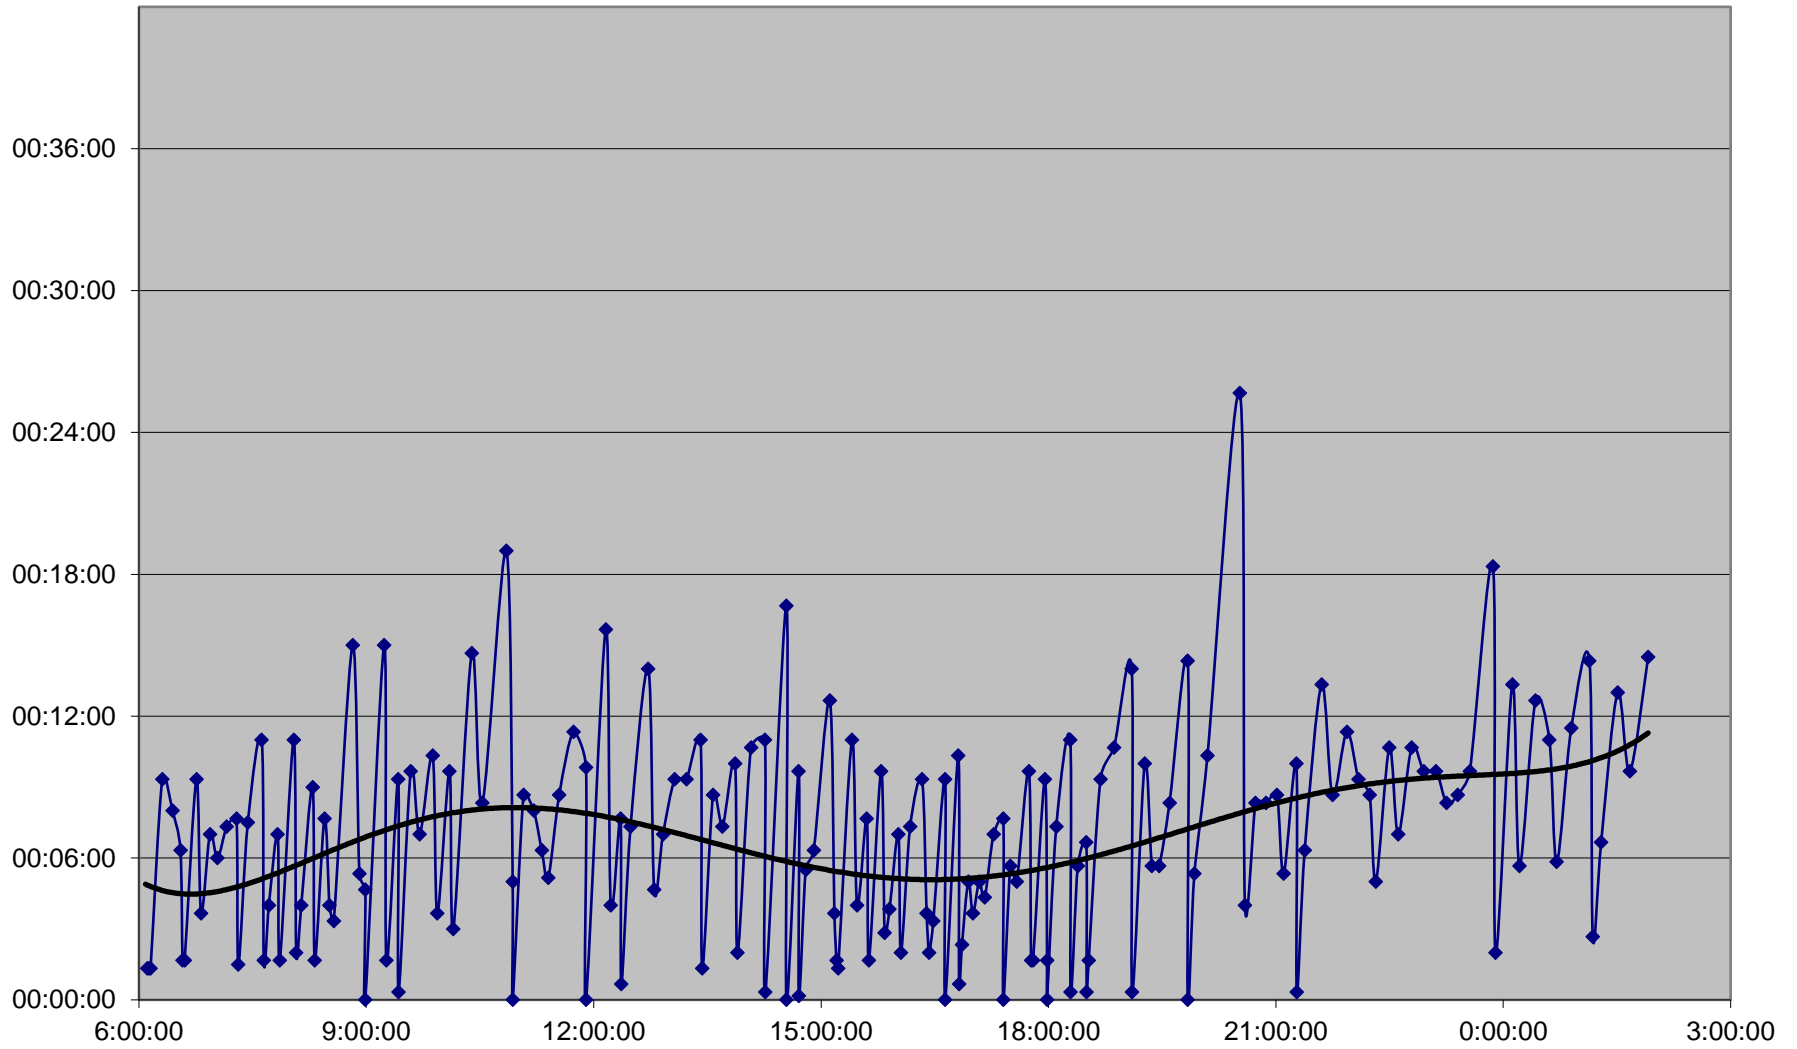

116 Morningside Headways Monday 23 Jan 2017 at Morningside Ave Eastbound

116 Morningside Headways Monday 23 Jan 2017 at Guildwood Eastbound