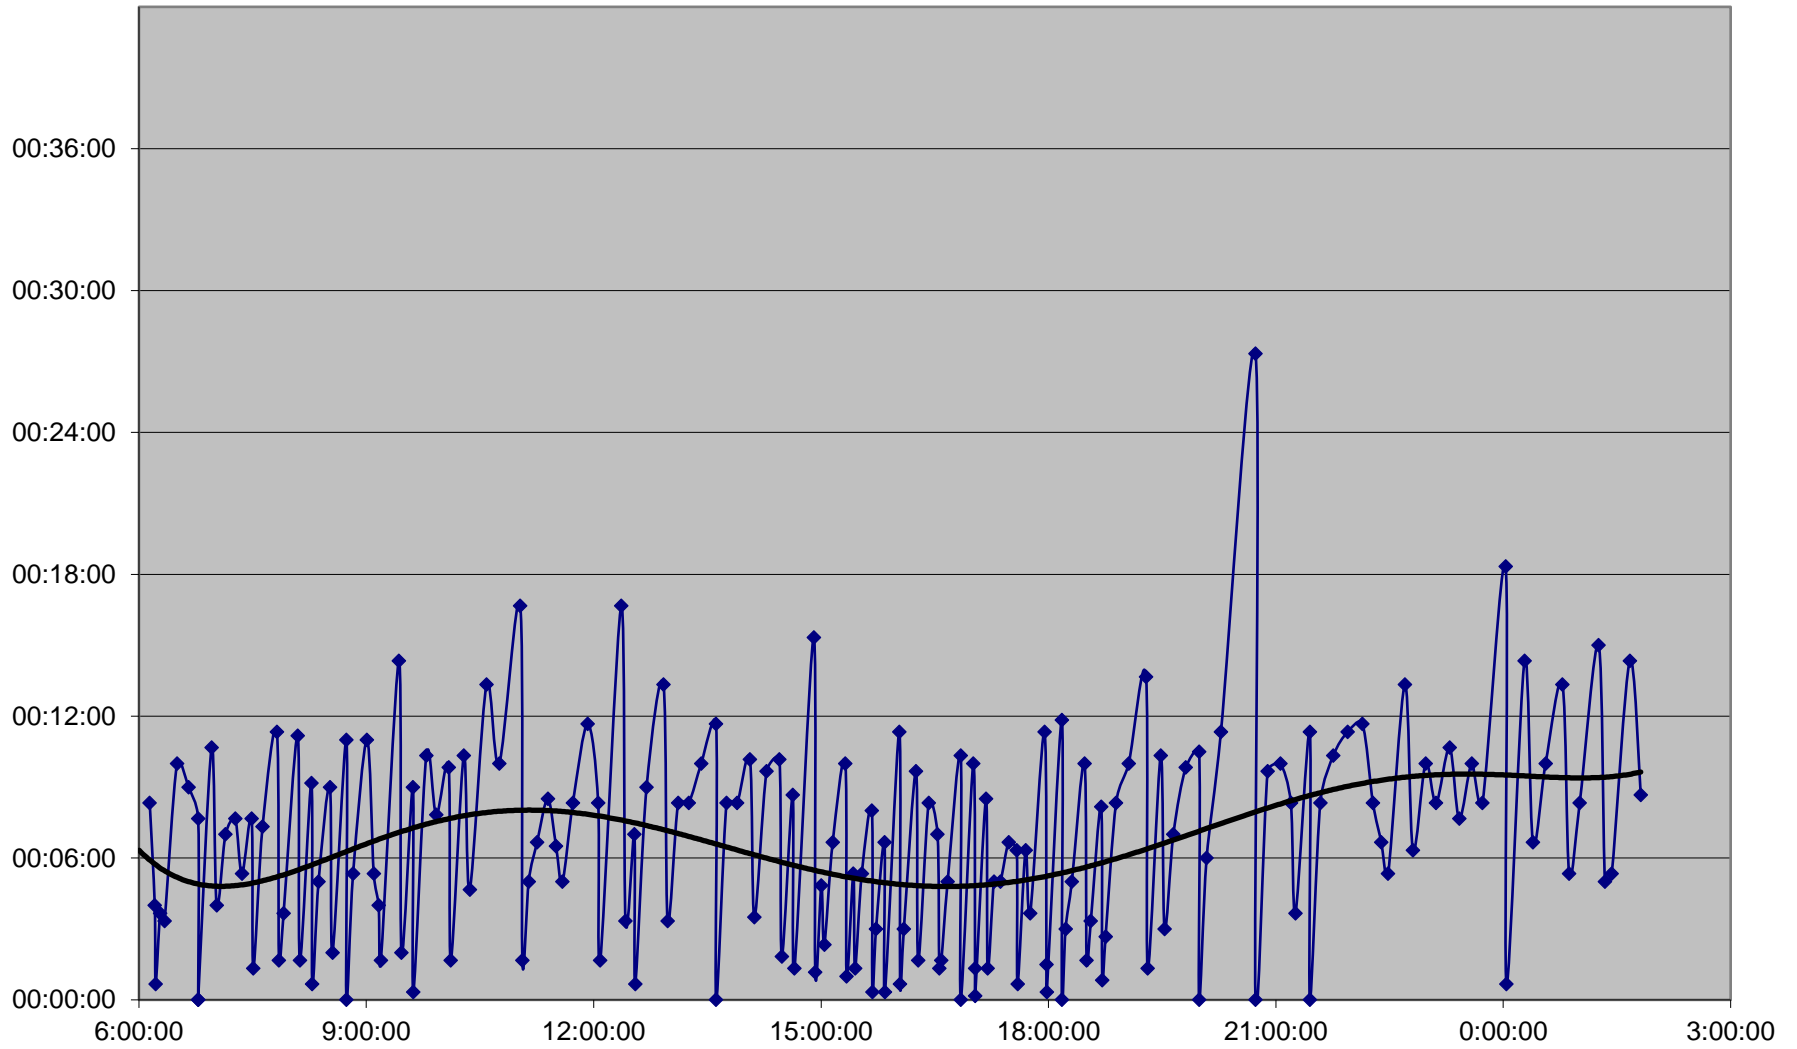

116 Morningside Headways Monday 23 Jan 2017 at Ellesmere Northbound