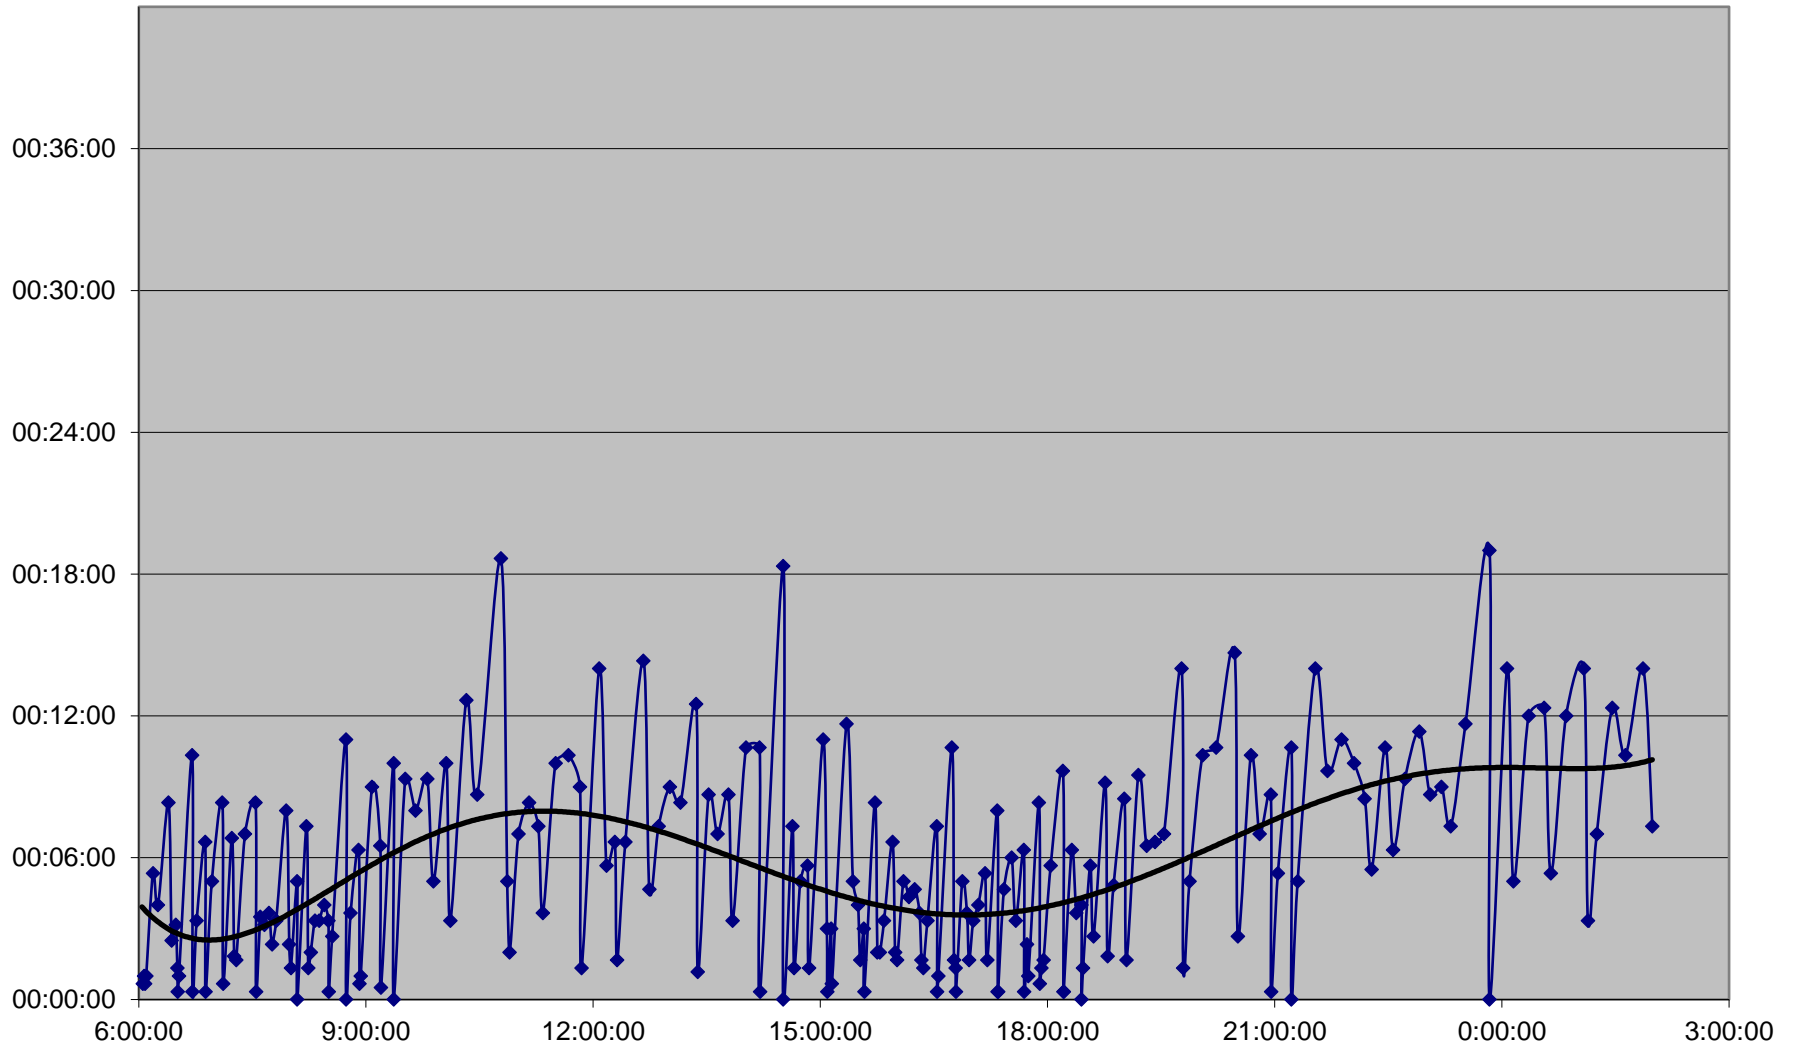

116 Morningside Headways Monday 23 Jan 2017 at Markham Rd Eastbound