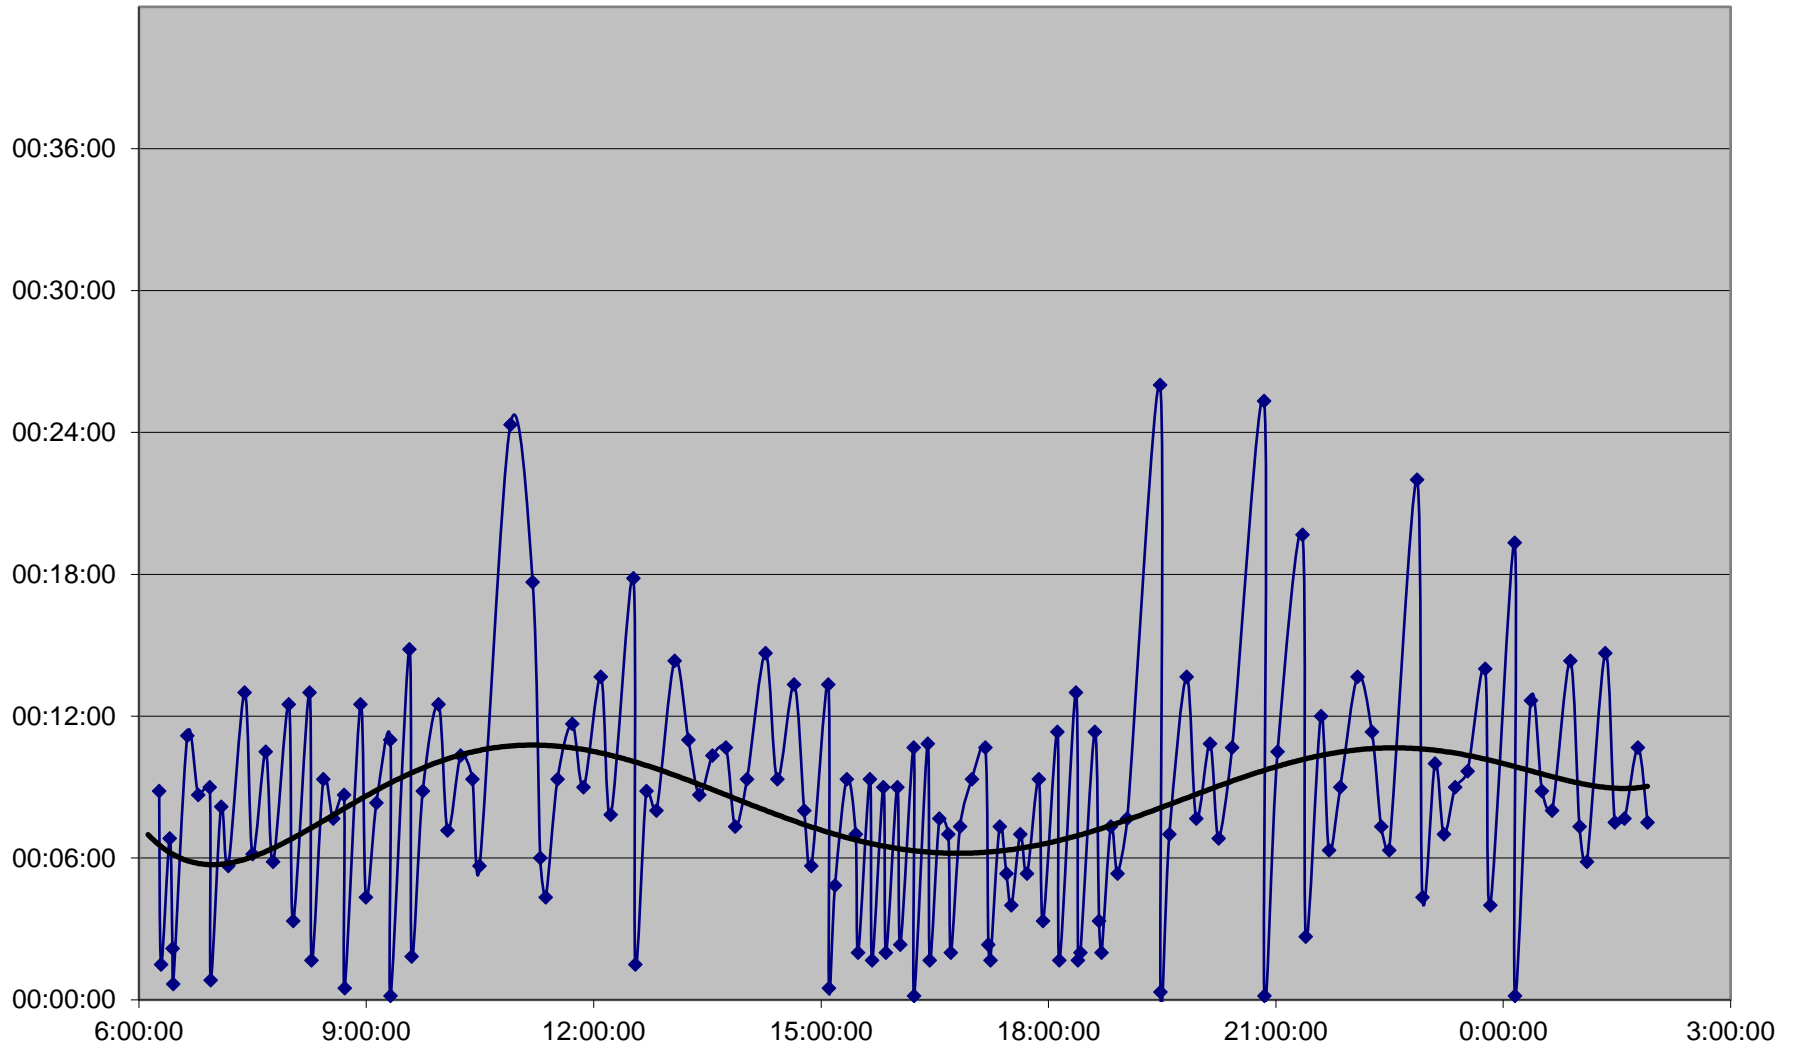

116 Morningside Headways Monday 23 Jan 2017 at Sheppard Northbound