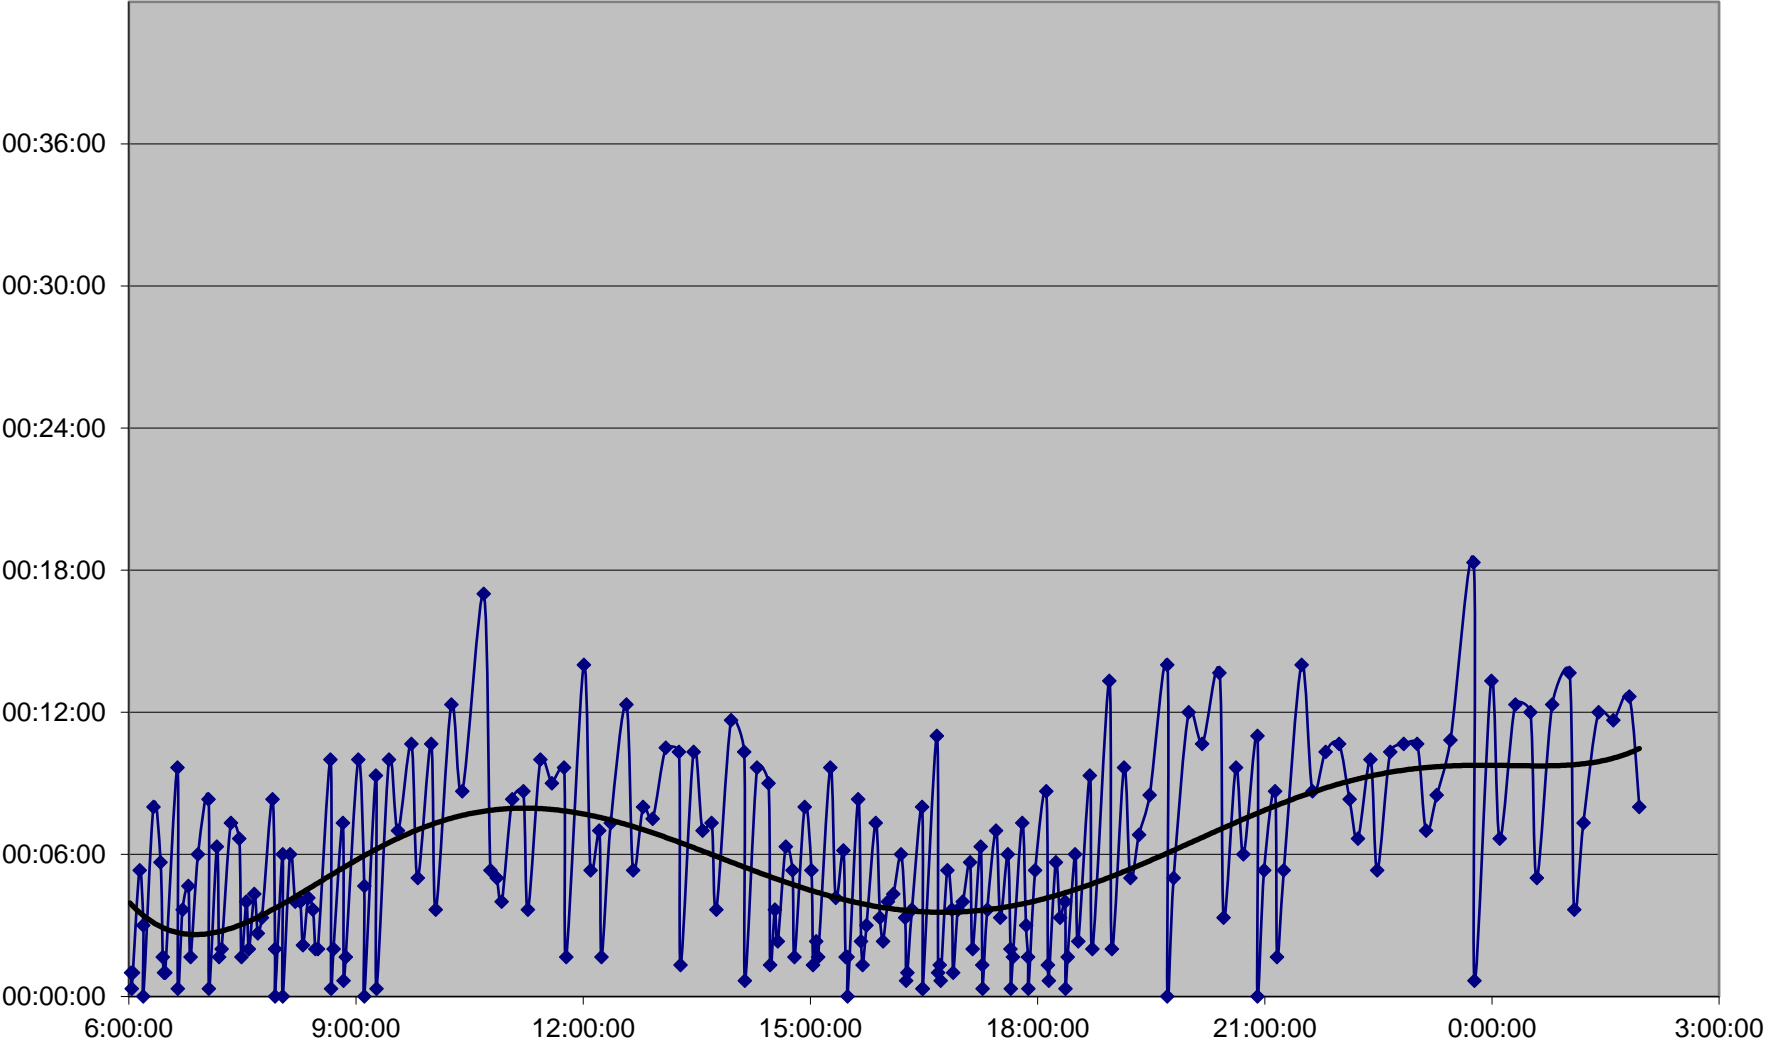

# 116 Morningside Headways Monday 23 Jan 2017 at E of Kennedy Stn Eastbound

116 Morningside Headways Monday 23 Jan 2017 at McCowan Rd Eastbound