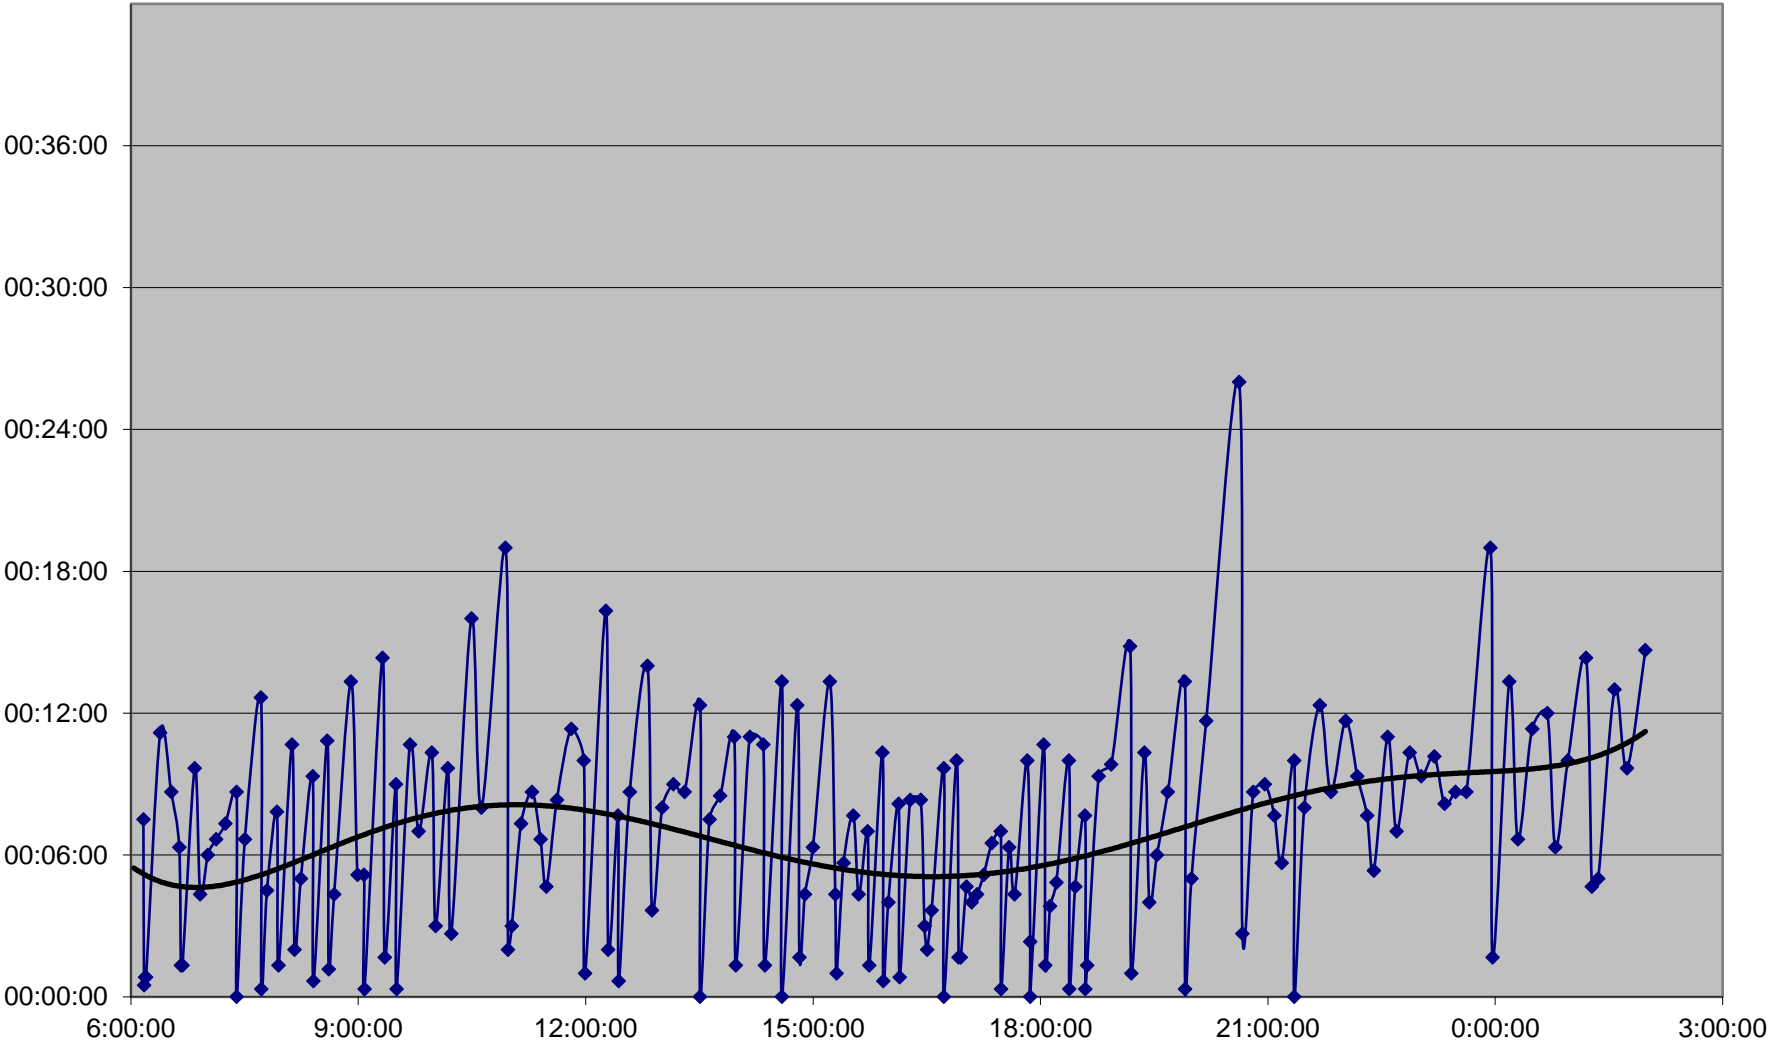

116 Morningside Headways Monday 23 Jan 2017 at Kingston Rd Northbound