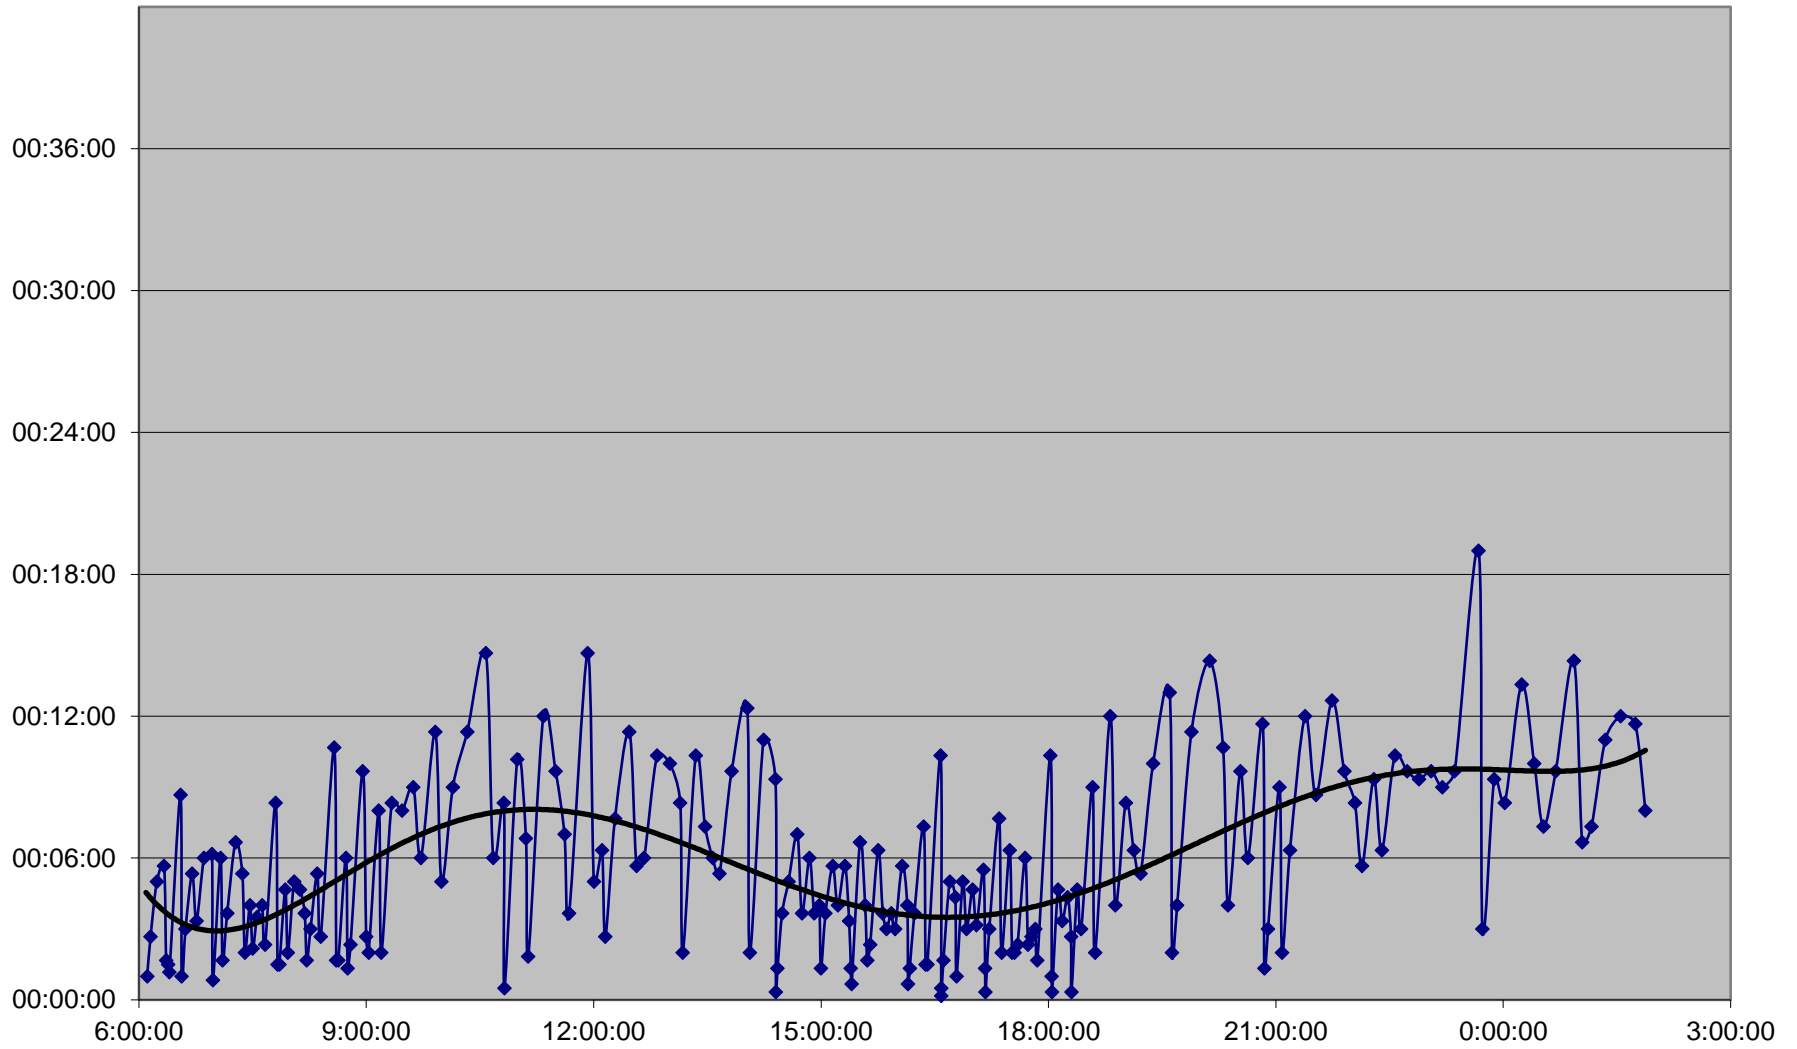

# 116 Morningside Headways Monday 23 Jan 2017 at E of Kennedy Stn Eastbound

116 Morningside Headways Monday 23 Jan 2017 at McCowan Rd Eastbound