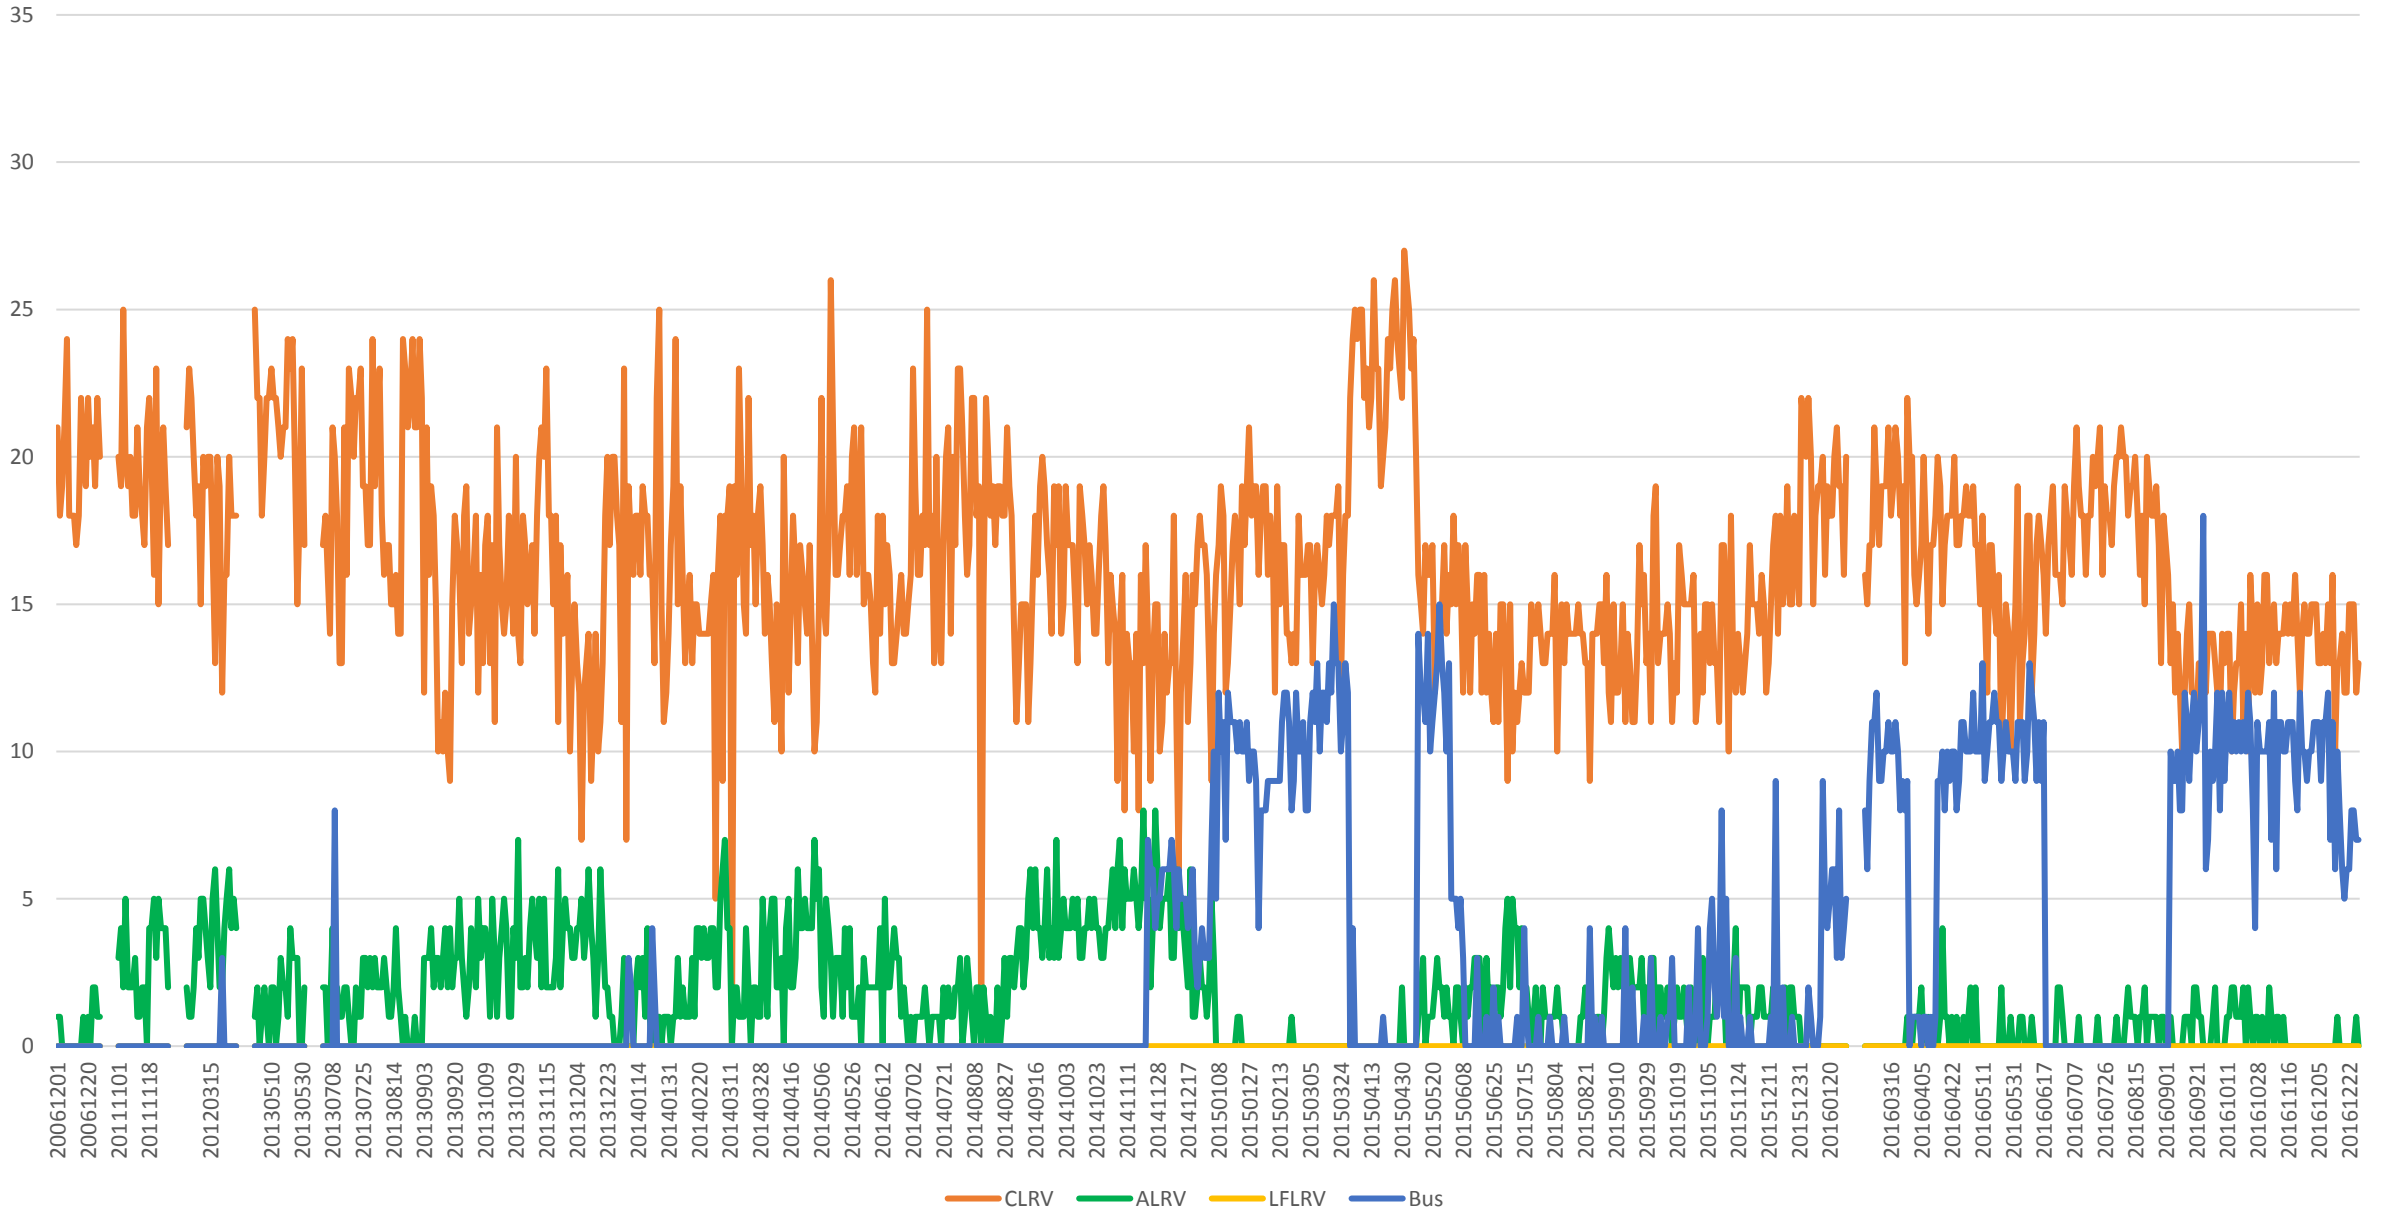

504 King Vehicle Counts at Jameson/EB 600 to 700

504 King Capacity at Jameson/EB 600 to 700

504 King Vehicle Counts at Jameson/EB 700 to 800

504 King Capacity at Jameson/EB 700 to 800

504 King Vehicle Counts at Jameson/EB 800 to 900

504 King Capacity at Jameson/EB 800 to 900

504 King Vehicle Counts at Jameson/EB 900 to 1000

504 King Capacity at Jameson/EB 900 to 1000

504 King Total Capacity at Jameson/EB from 600 to 1000