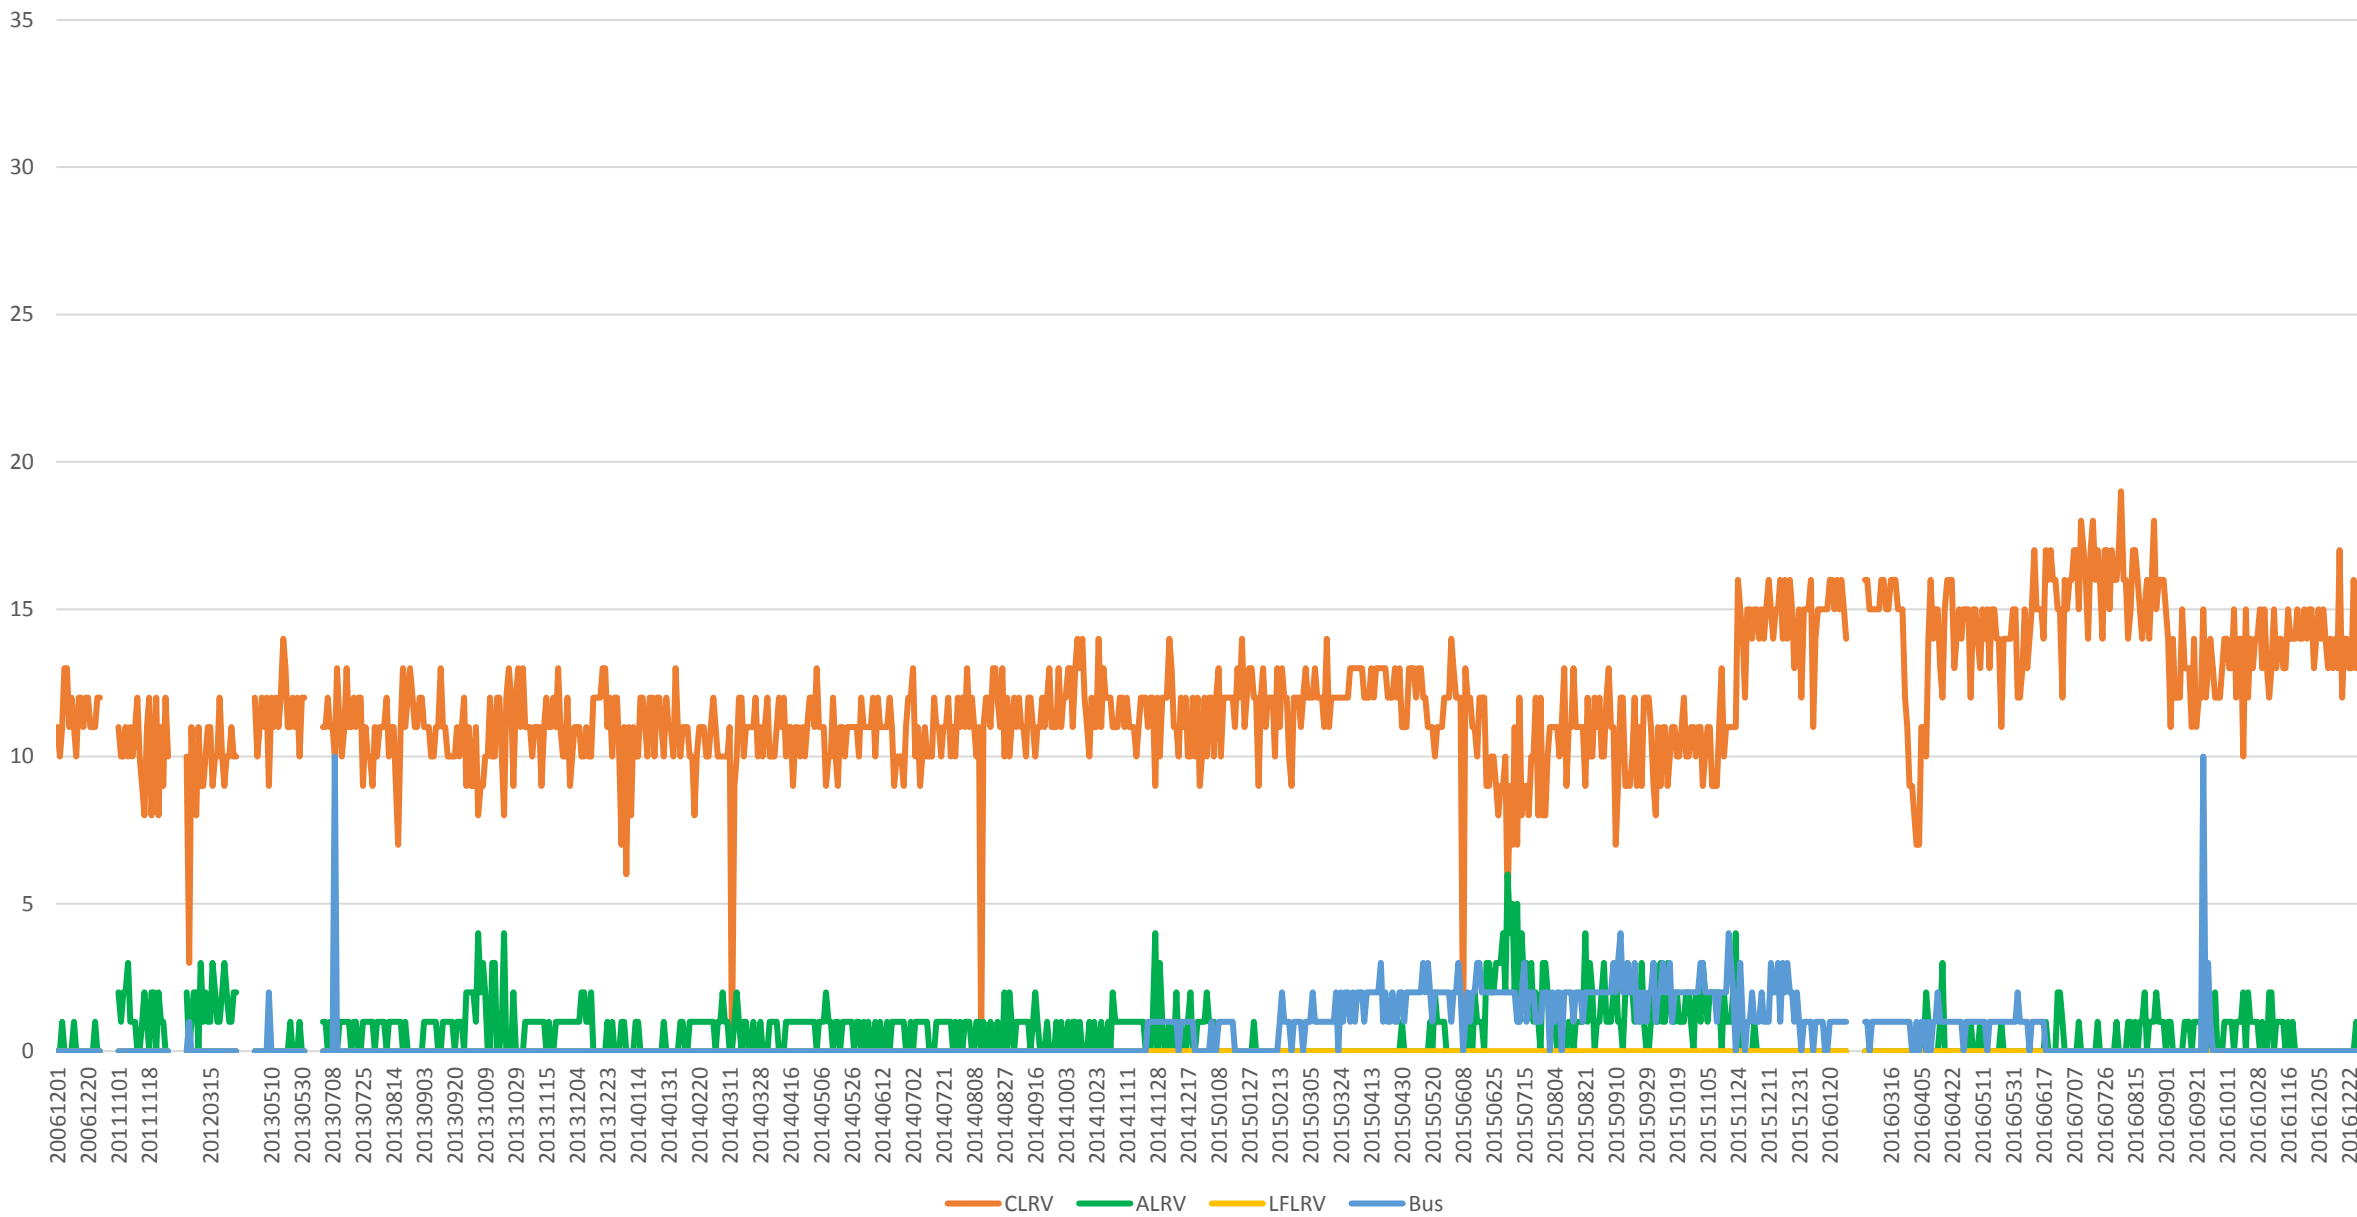

504 King Vehicle Counts at Jameson/EB 600 to 700

504 King Capacity at Jameson/EB 600 to 700

504 King Vehicle Counts at Jameson/EB 700 to 800

504 King Capacity at Jameson/EB 700 to 800

504 King Vehicle Counts at Jameson/EB 800 to 900

504 King Capacity at Jameson/EB 800 to 900

504 King Vehicle Counts at Jameson/EB 900 to 1000

504 King Capacity at Jameson/EB 900 to 1000

504 King Total Capacity at Jameson/EB from 600 to 1000