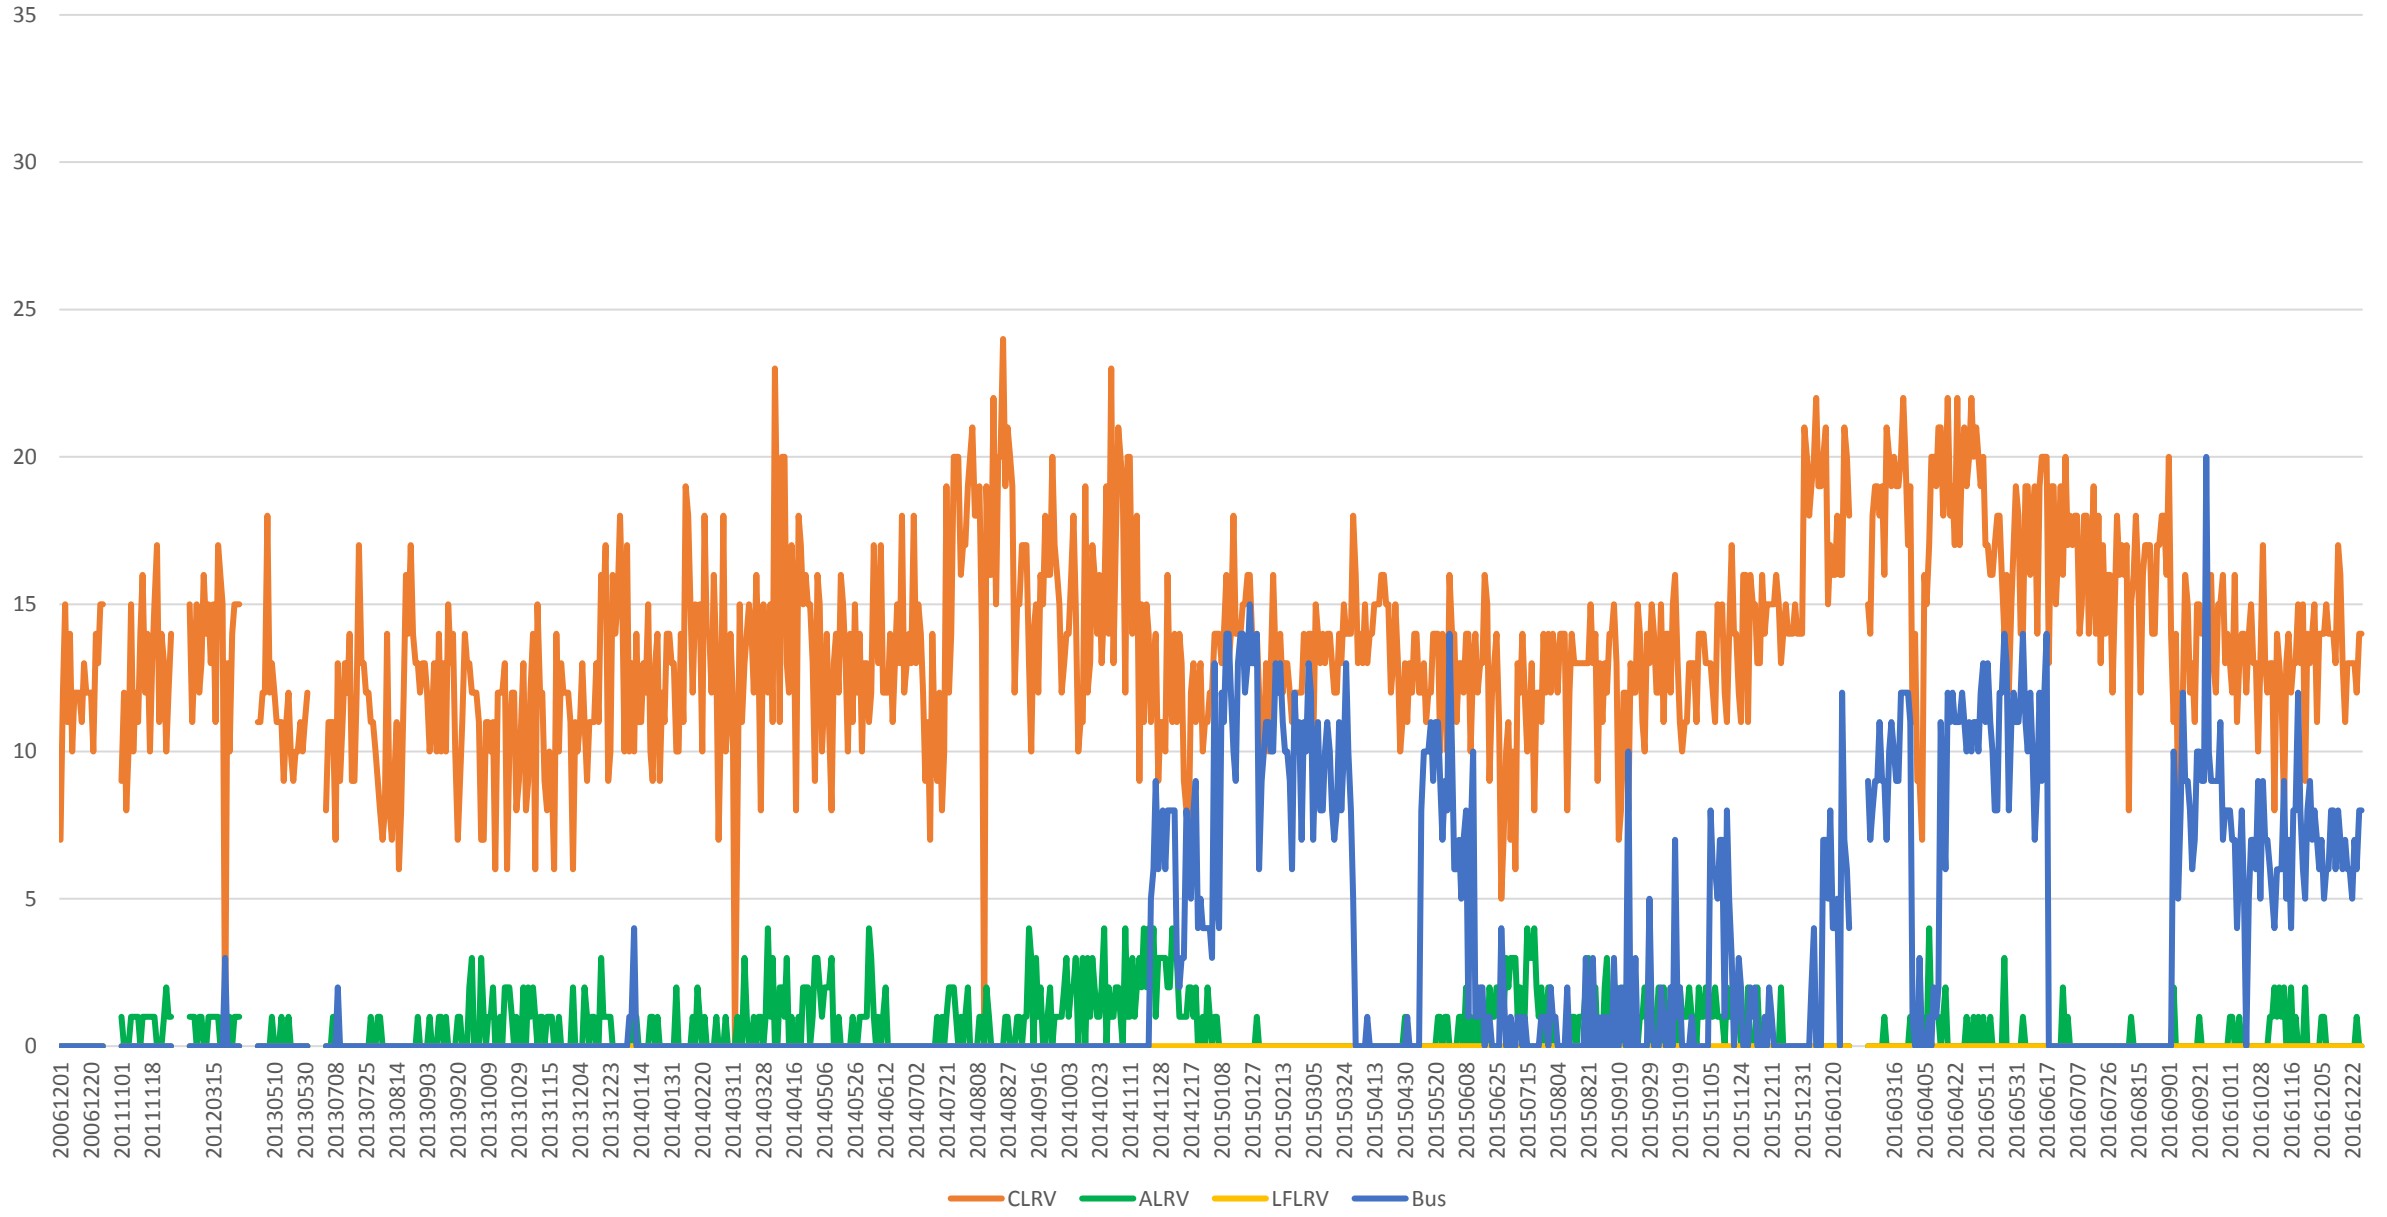

504 King Vehicle Counts at Jameson/EB 600 to 700

504 King Capacity at Jameson/EB 600 to 700

504 King Vehicle Counts at Jameson/EB 700 to 800

504 King Capacity at Jameson/EB 700 to 800

504 King Vehicle Counts at Jameson/EB 800 to 900

504 King Capacity at Jameson/EB 800 to 900

504 King Vehicle Counts at Jameson/EB 900 to 1000

504 King Capacity at Jameson/EB 900 to 1000

504 King Total Capacity at Jameson/EB from 600 to 1000