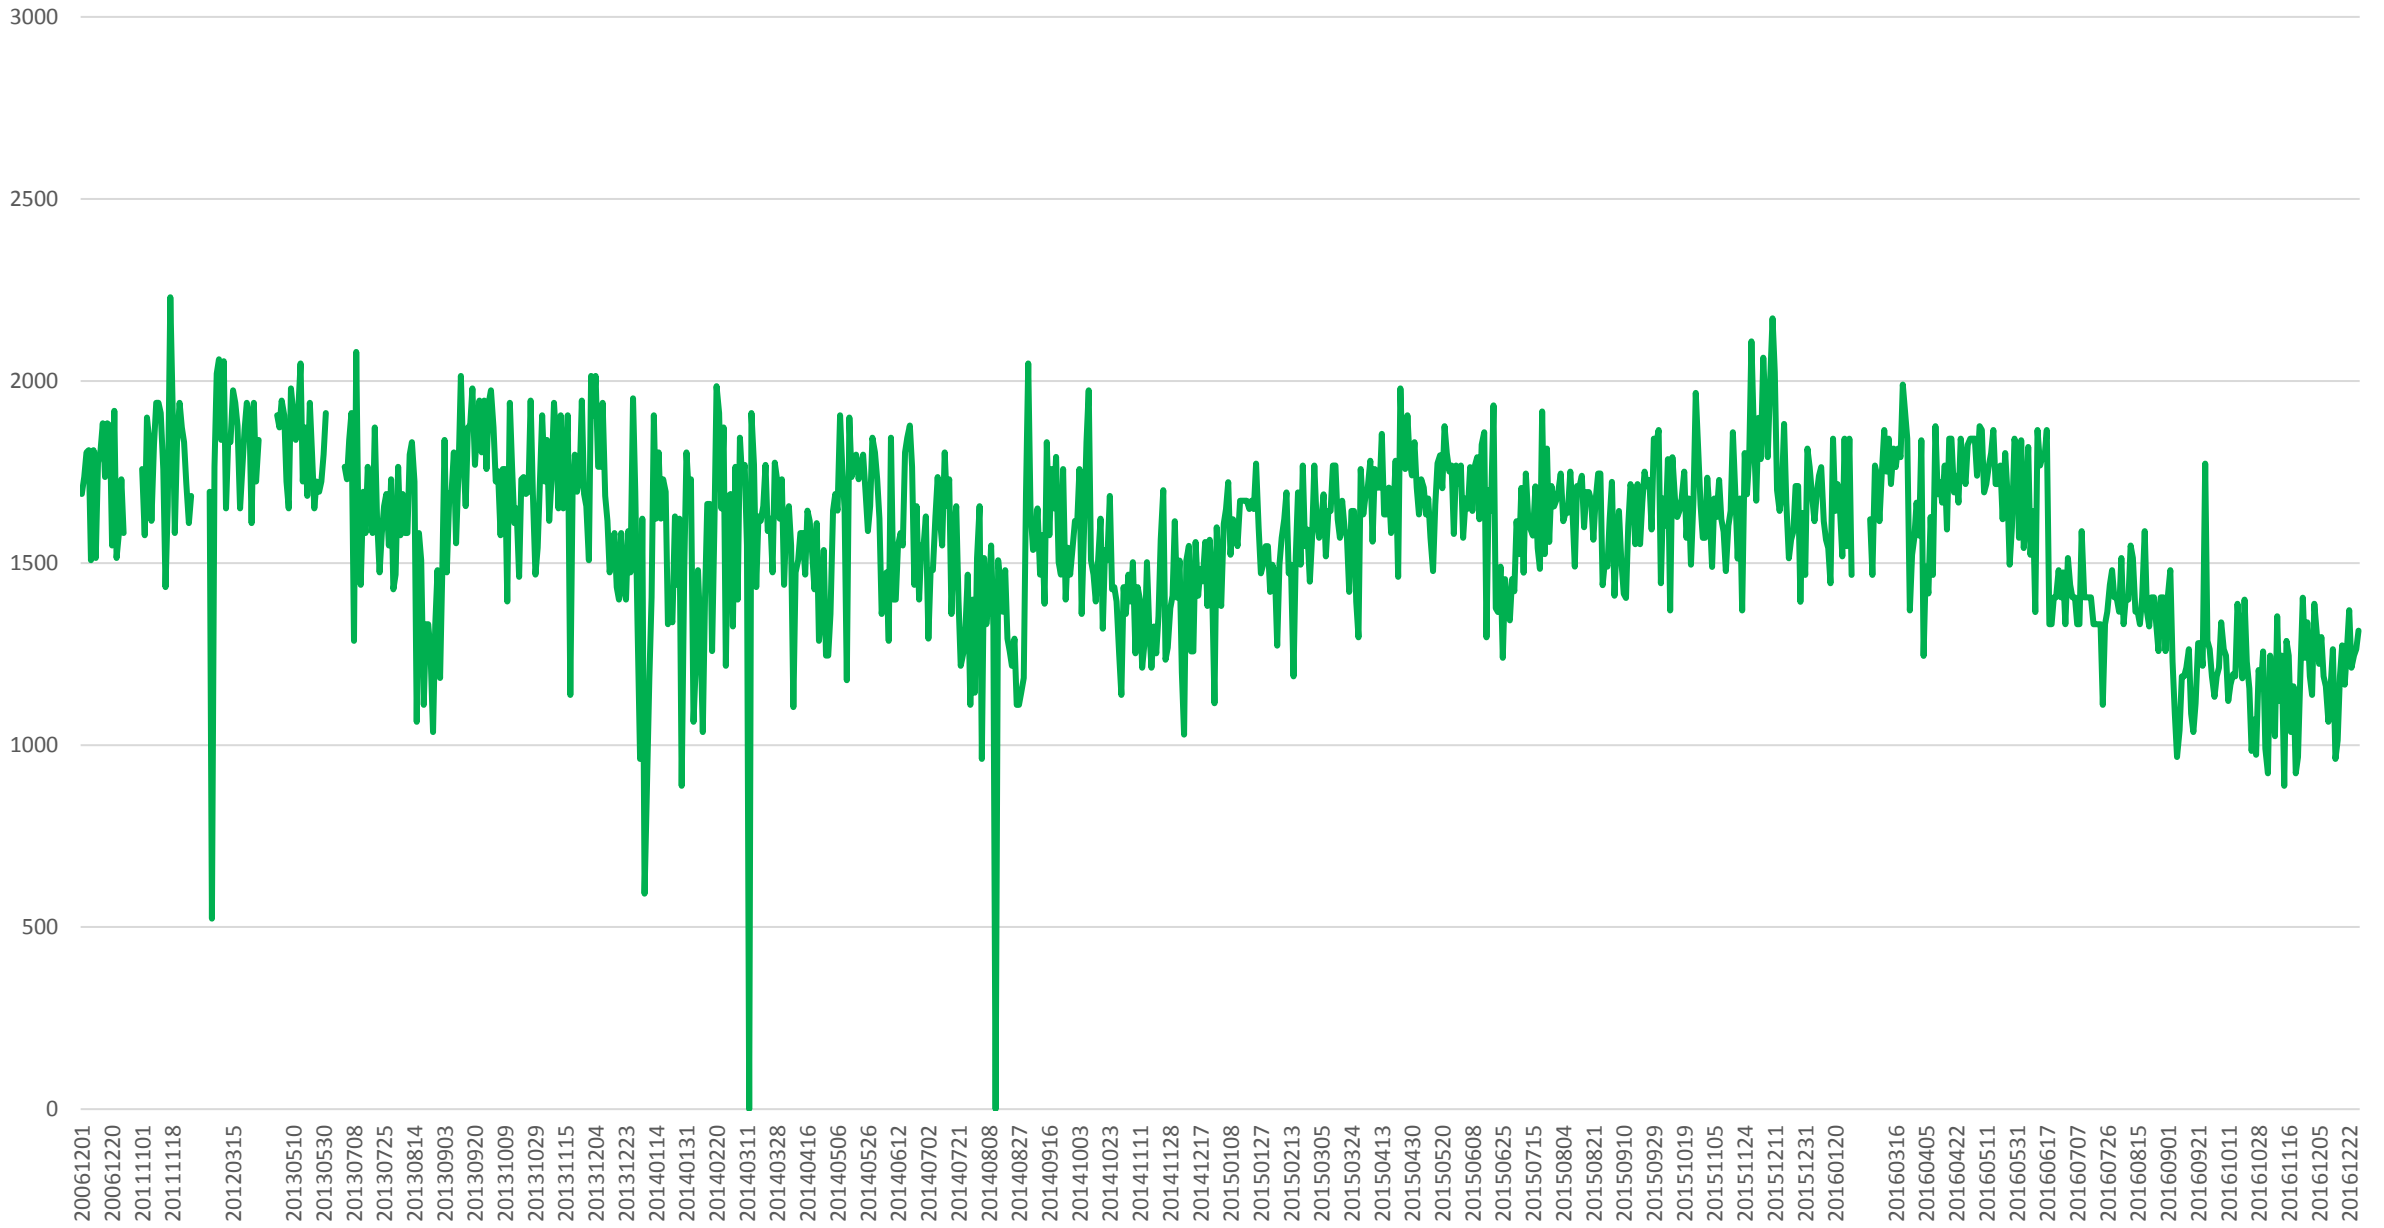

504 King Vehicle Counts at Jameson/EB 600 to 700

504 King Capacity at Jameson/EB 600 to 700

504 King Vehicle Counts at Jameson/EB 700 to 800

504 King Capacity at Jameson/EB 700 to 800

504 King Vehicle Counts at Jameson/EB 800 to 900

504 King Capacity at Jameson/EB 800 to 900

504 King Vehicle Counts at Jameson/EB 900 to 1000

504 King Capacity at Jameson/EB 900 to 1000

504 King Total Capacity at Jameson/EB from 600 to 1000