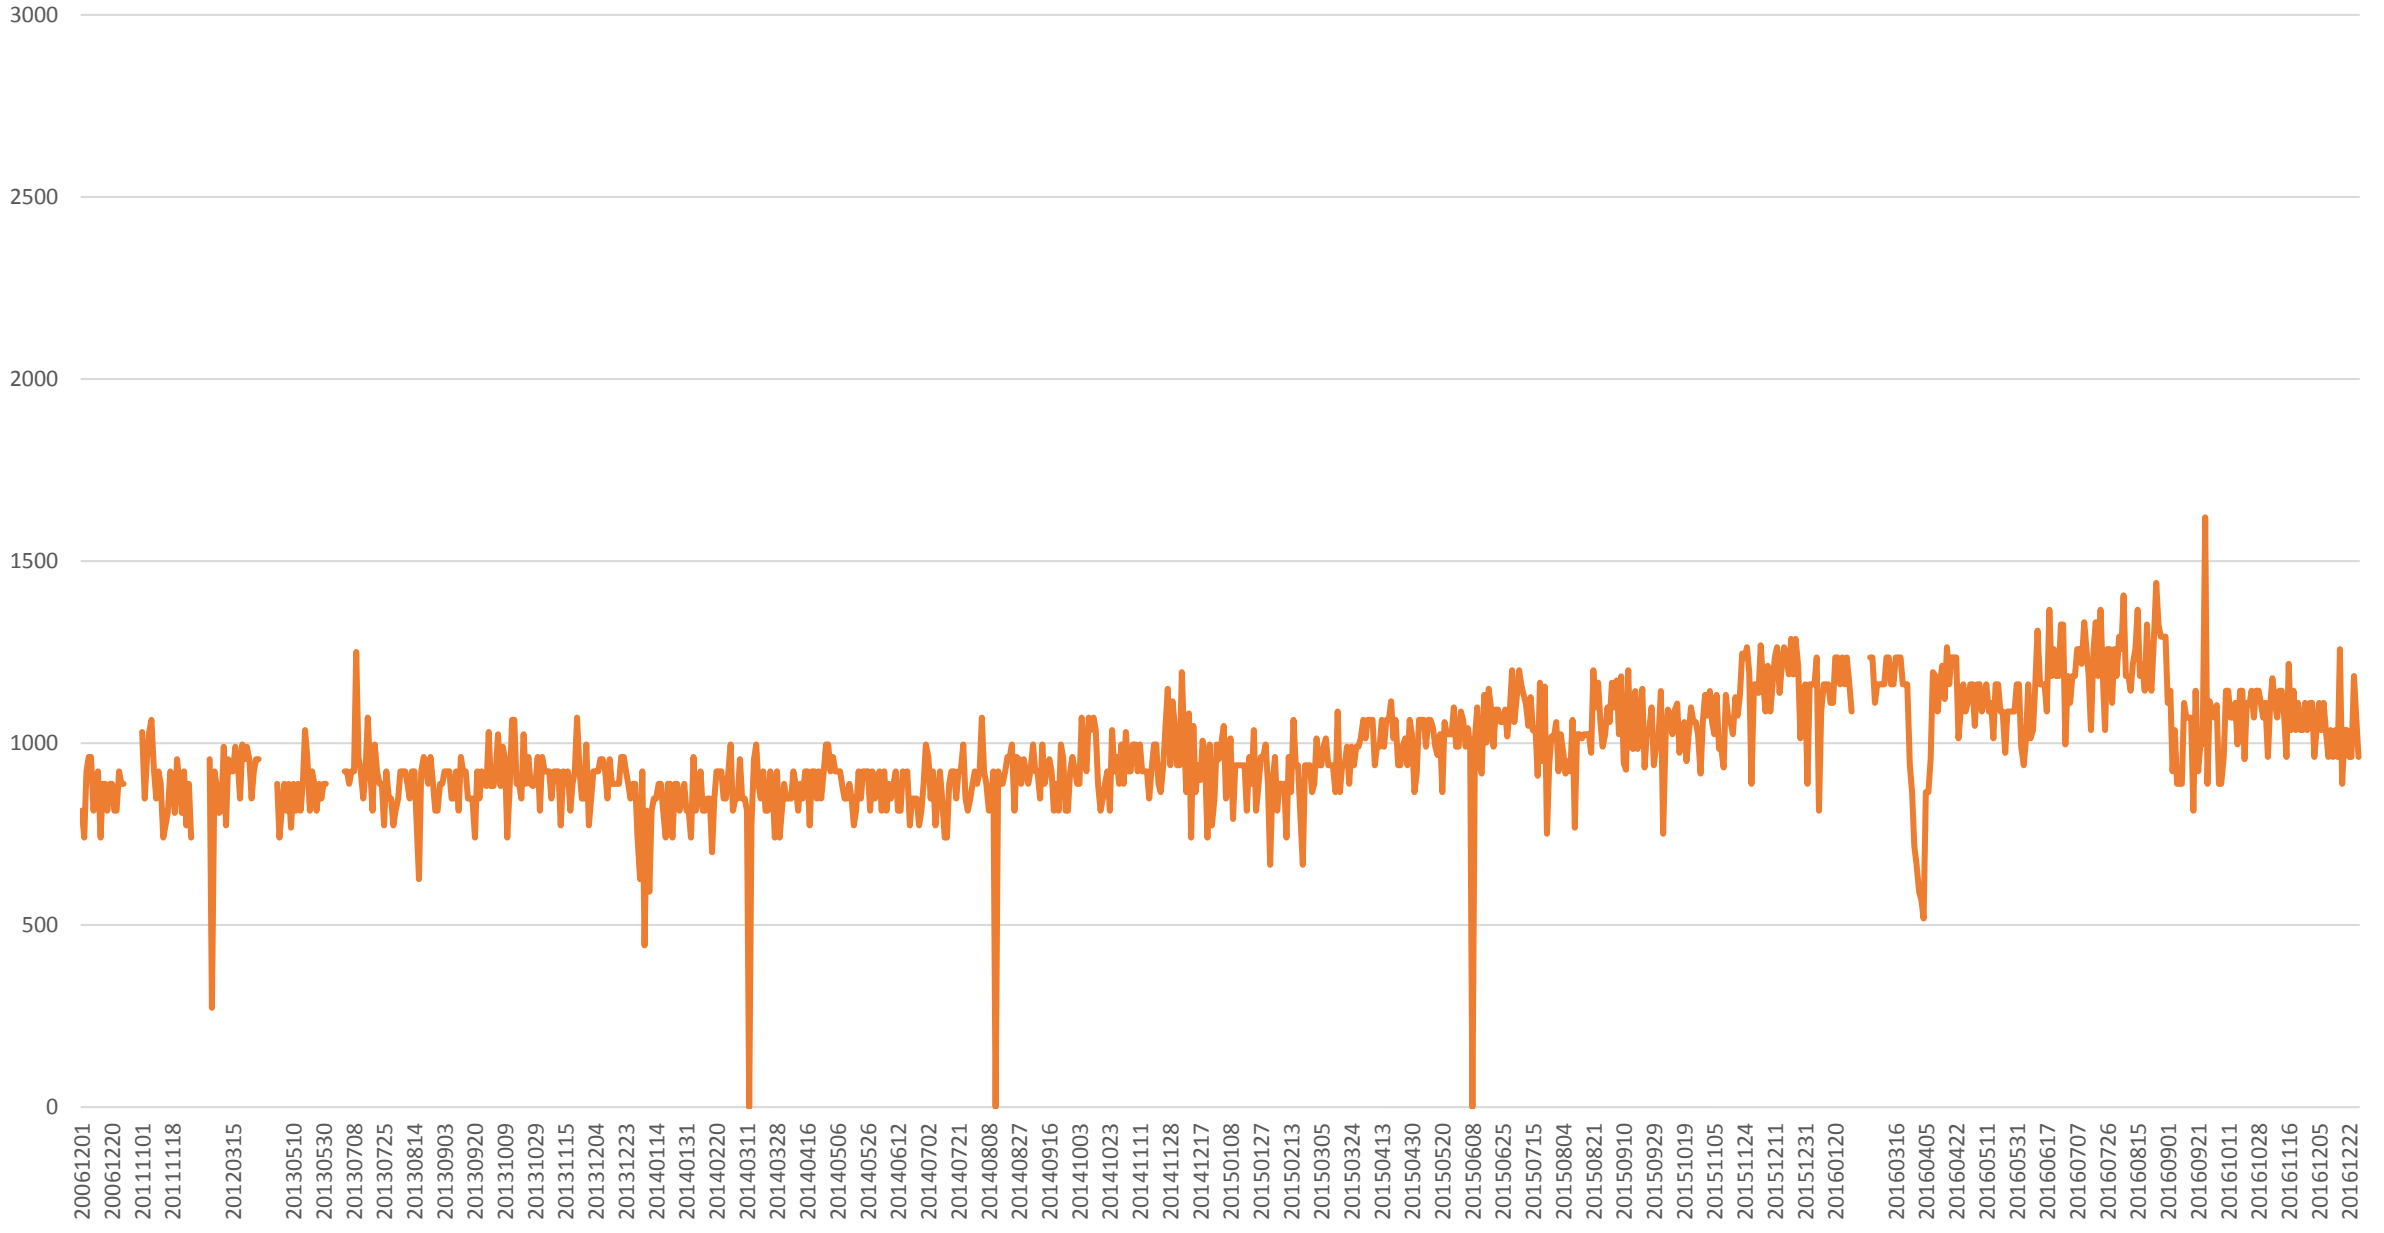

504 King Vehicle Counts at Jameson/EB 600 to 700

504 King Capacity at Jameson/EB 600 to 700

504 King Vehicle Counts at Jameson/EB 700 to 800

504 King Capacity at Jameson/EB 700 to 800

504 King Vehicle Counts at Jameson/EB 800 to 900

504 King Capacity at Jameson/EB 800 to 900

504 King Vehicle Counts at Jameson/EB 900 to 1000

504 King Capacity at Jameson/EB 900 to 1000

504 King Total Capacity at Jameson/EB from 600 to 1000