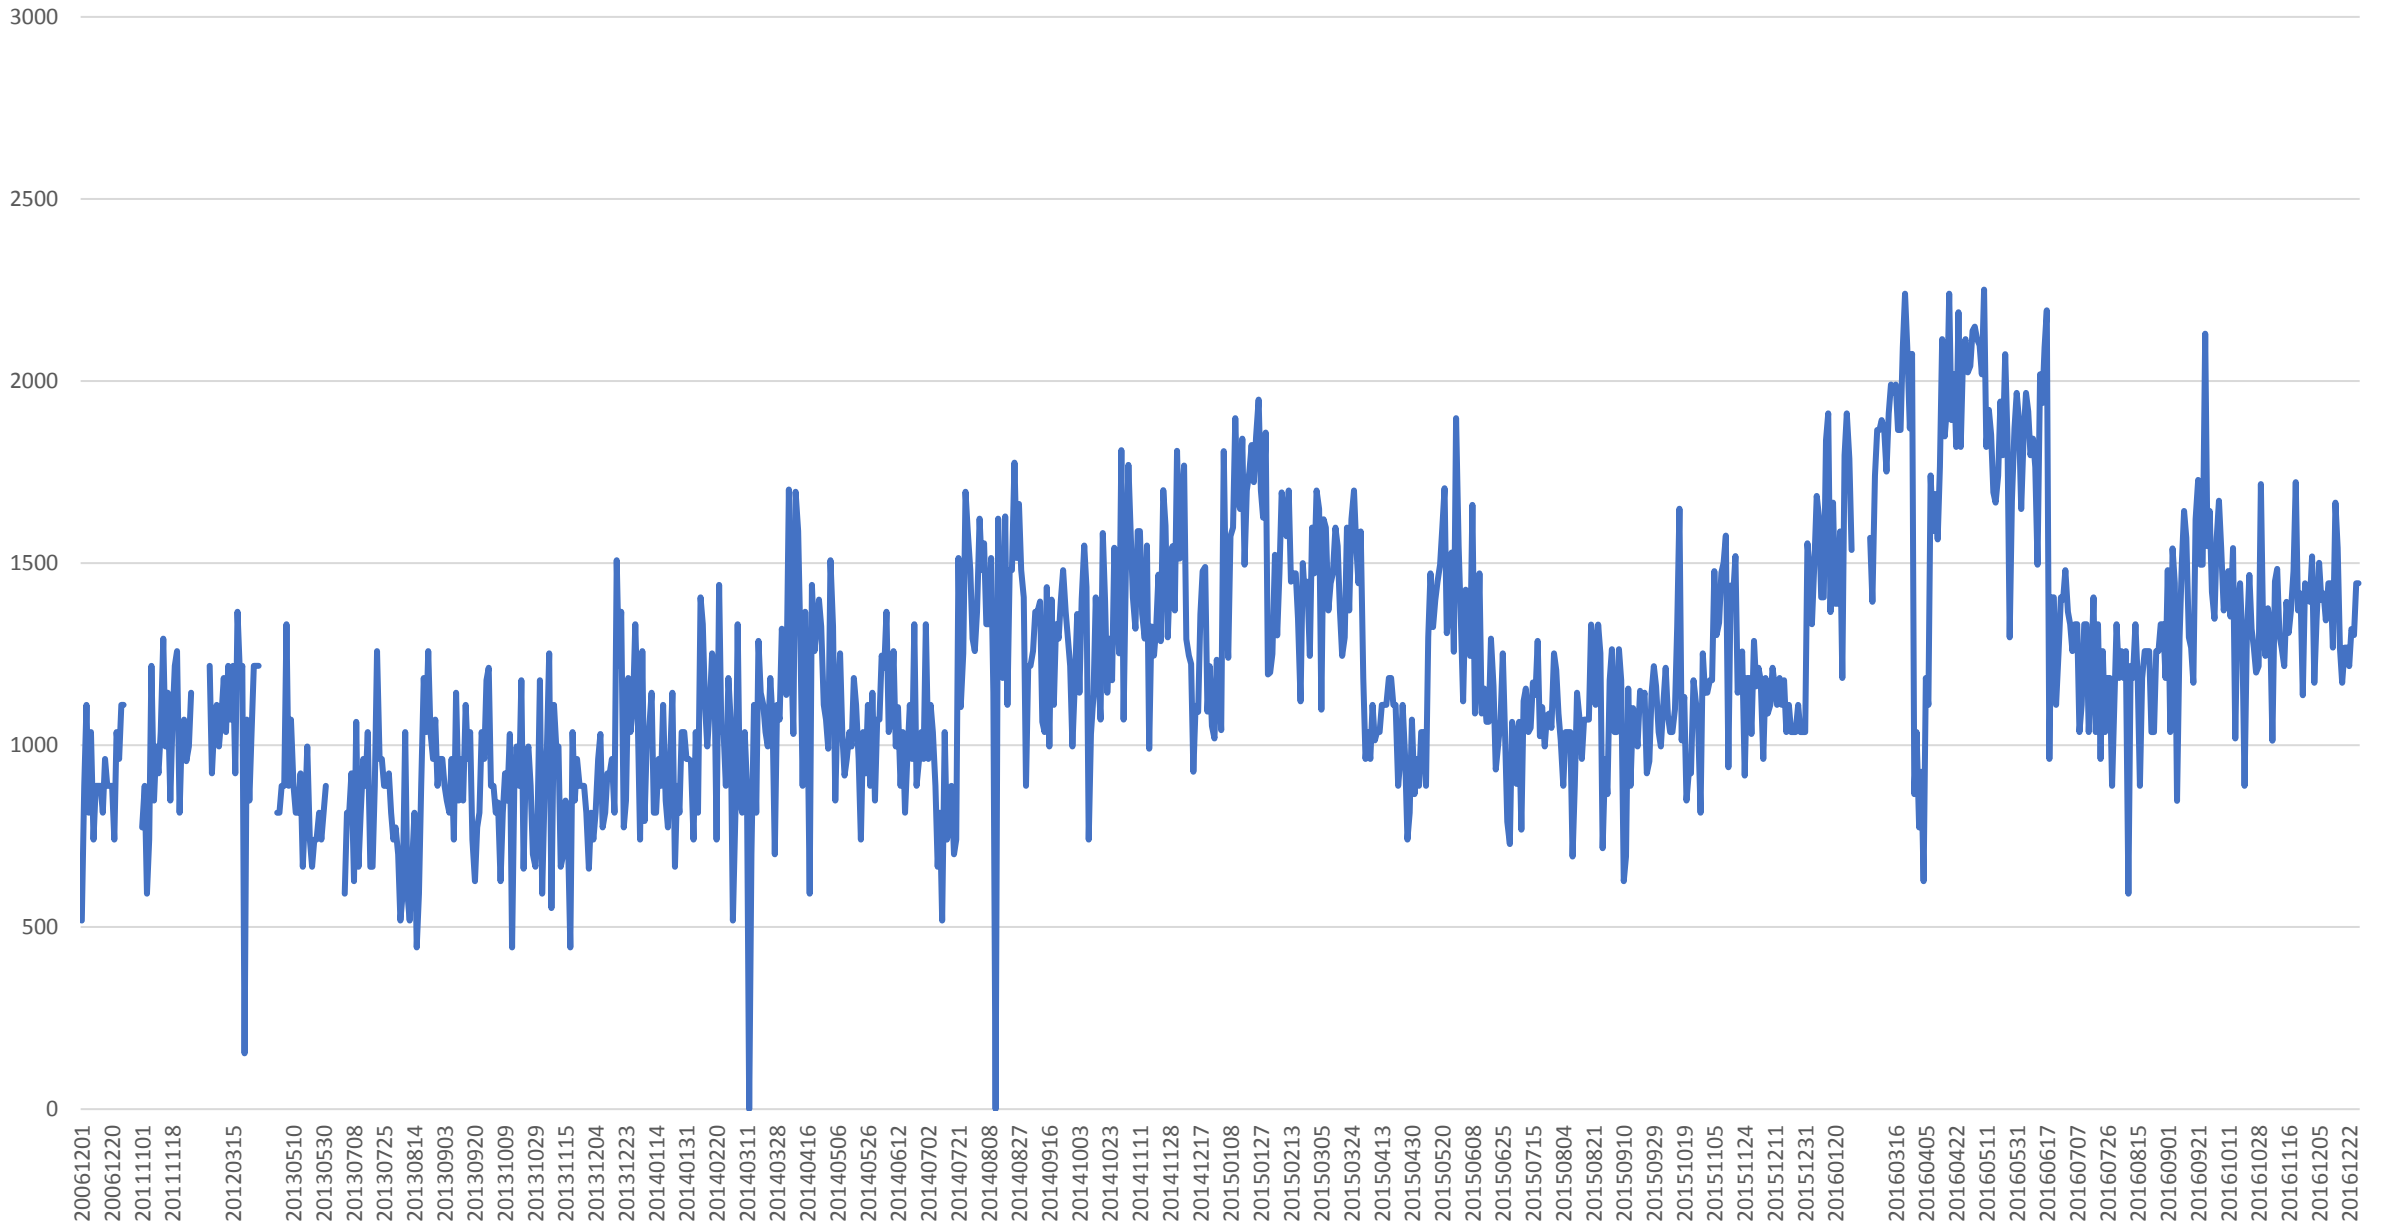

504 King Vehicle Counts at Jameson/EB 600 to 700

504 King Capacity at Jameson/EB 600 to 700

504 King Vehicle Counts at Jameson/EB 700 to 800

504 King Capacity at Jameson/EB 700 to 800

504 King Vehicle Counts at Jameson/EB 800 to 900

504 King Capacity at Jameson/EB 800 to 900

504 King Vehicle Counts at Jameson/EB 900 to 1000

504 King Capacity at Jameson/EB 900 to 1000

504 King Total Capacity at Jameson/EB from 600 to 1000