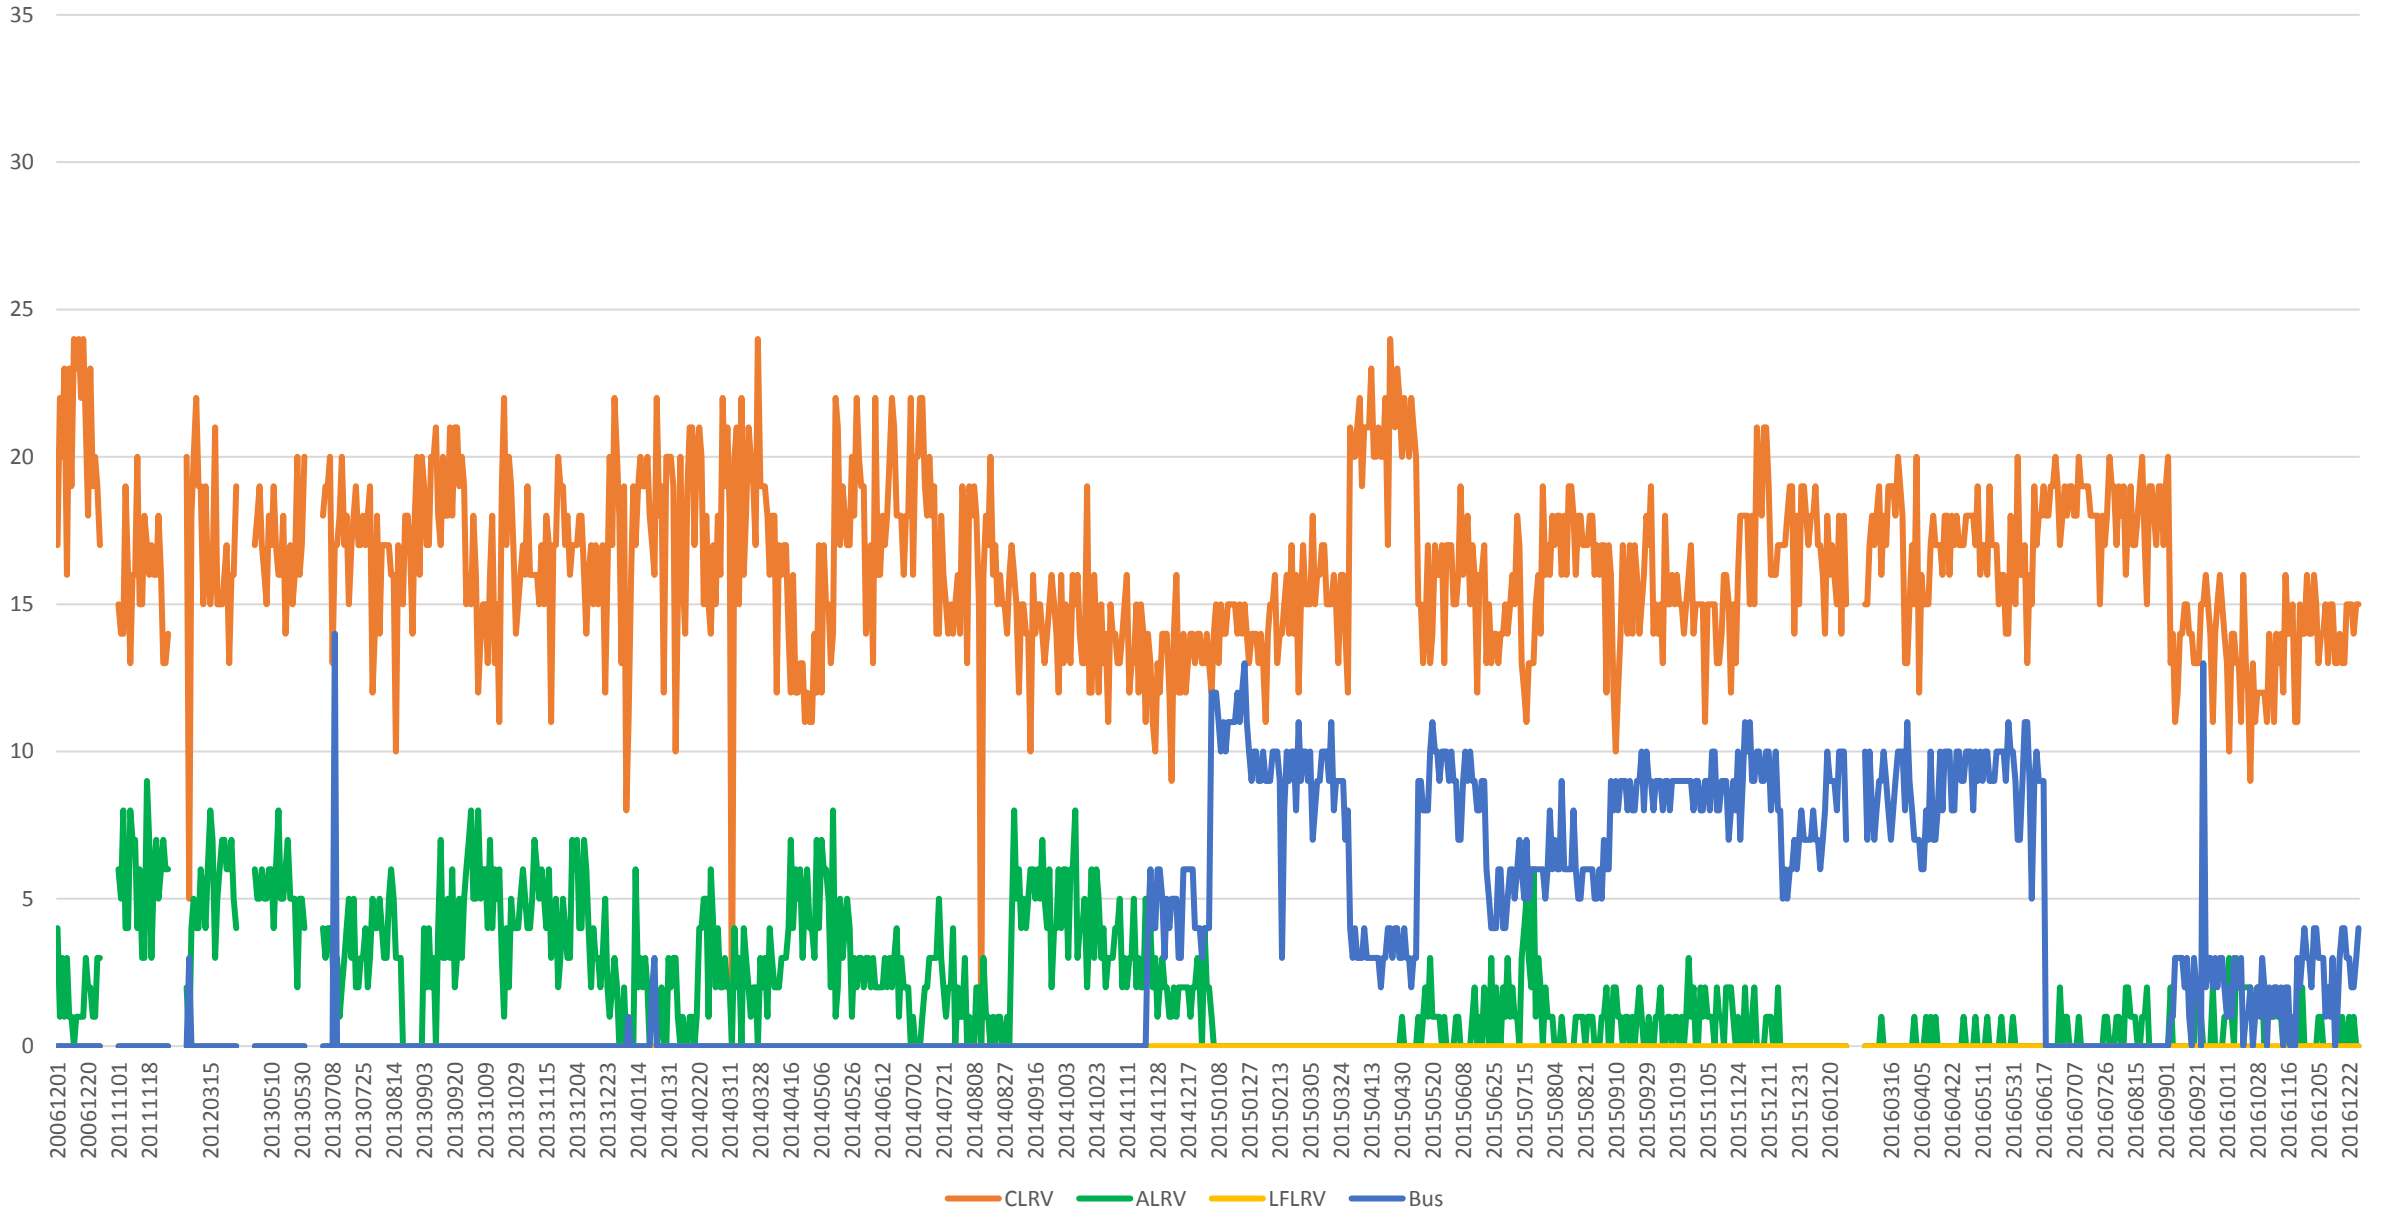

504 King Vehicle Counts at Jameson/EB 600 to 700

504 King Capacity at Jameson/EB 600 to 700

504 King Vehicle Counts at Jameson/EB 700 to 800

504 King Capacity at Jameson/EB 700 to 800

504 King Vehicle Counts at Jameson/EB 800 to 900

504 King Capacity at Jameson/EB 800 to 900

504 King Vehicle Counts at Jameson/EB 900 to 1000

504 King Capacity at Jameson/EB 900 to 1000

504 King Total Capacity at Jameson/EB from 600 to 1000