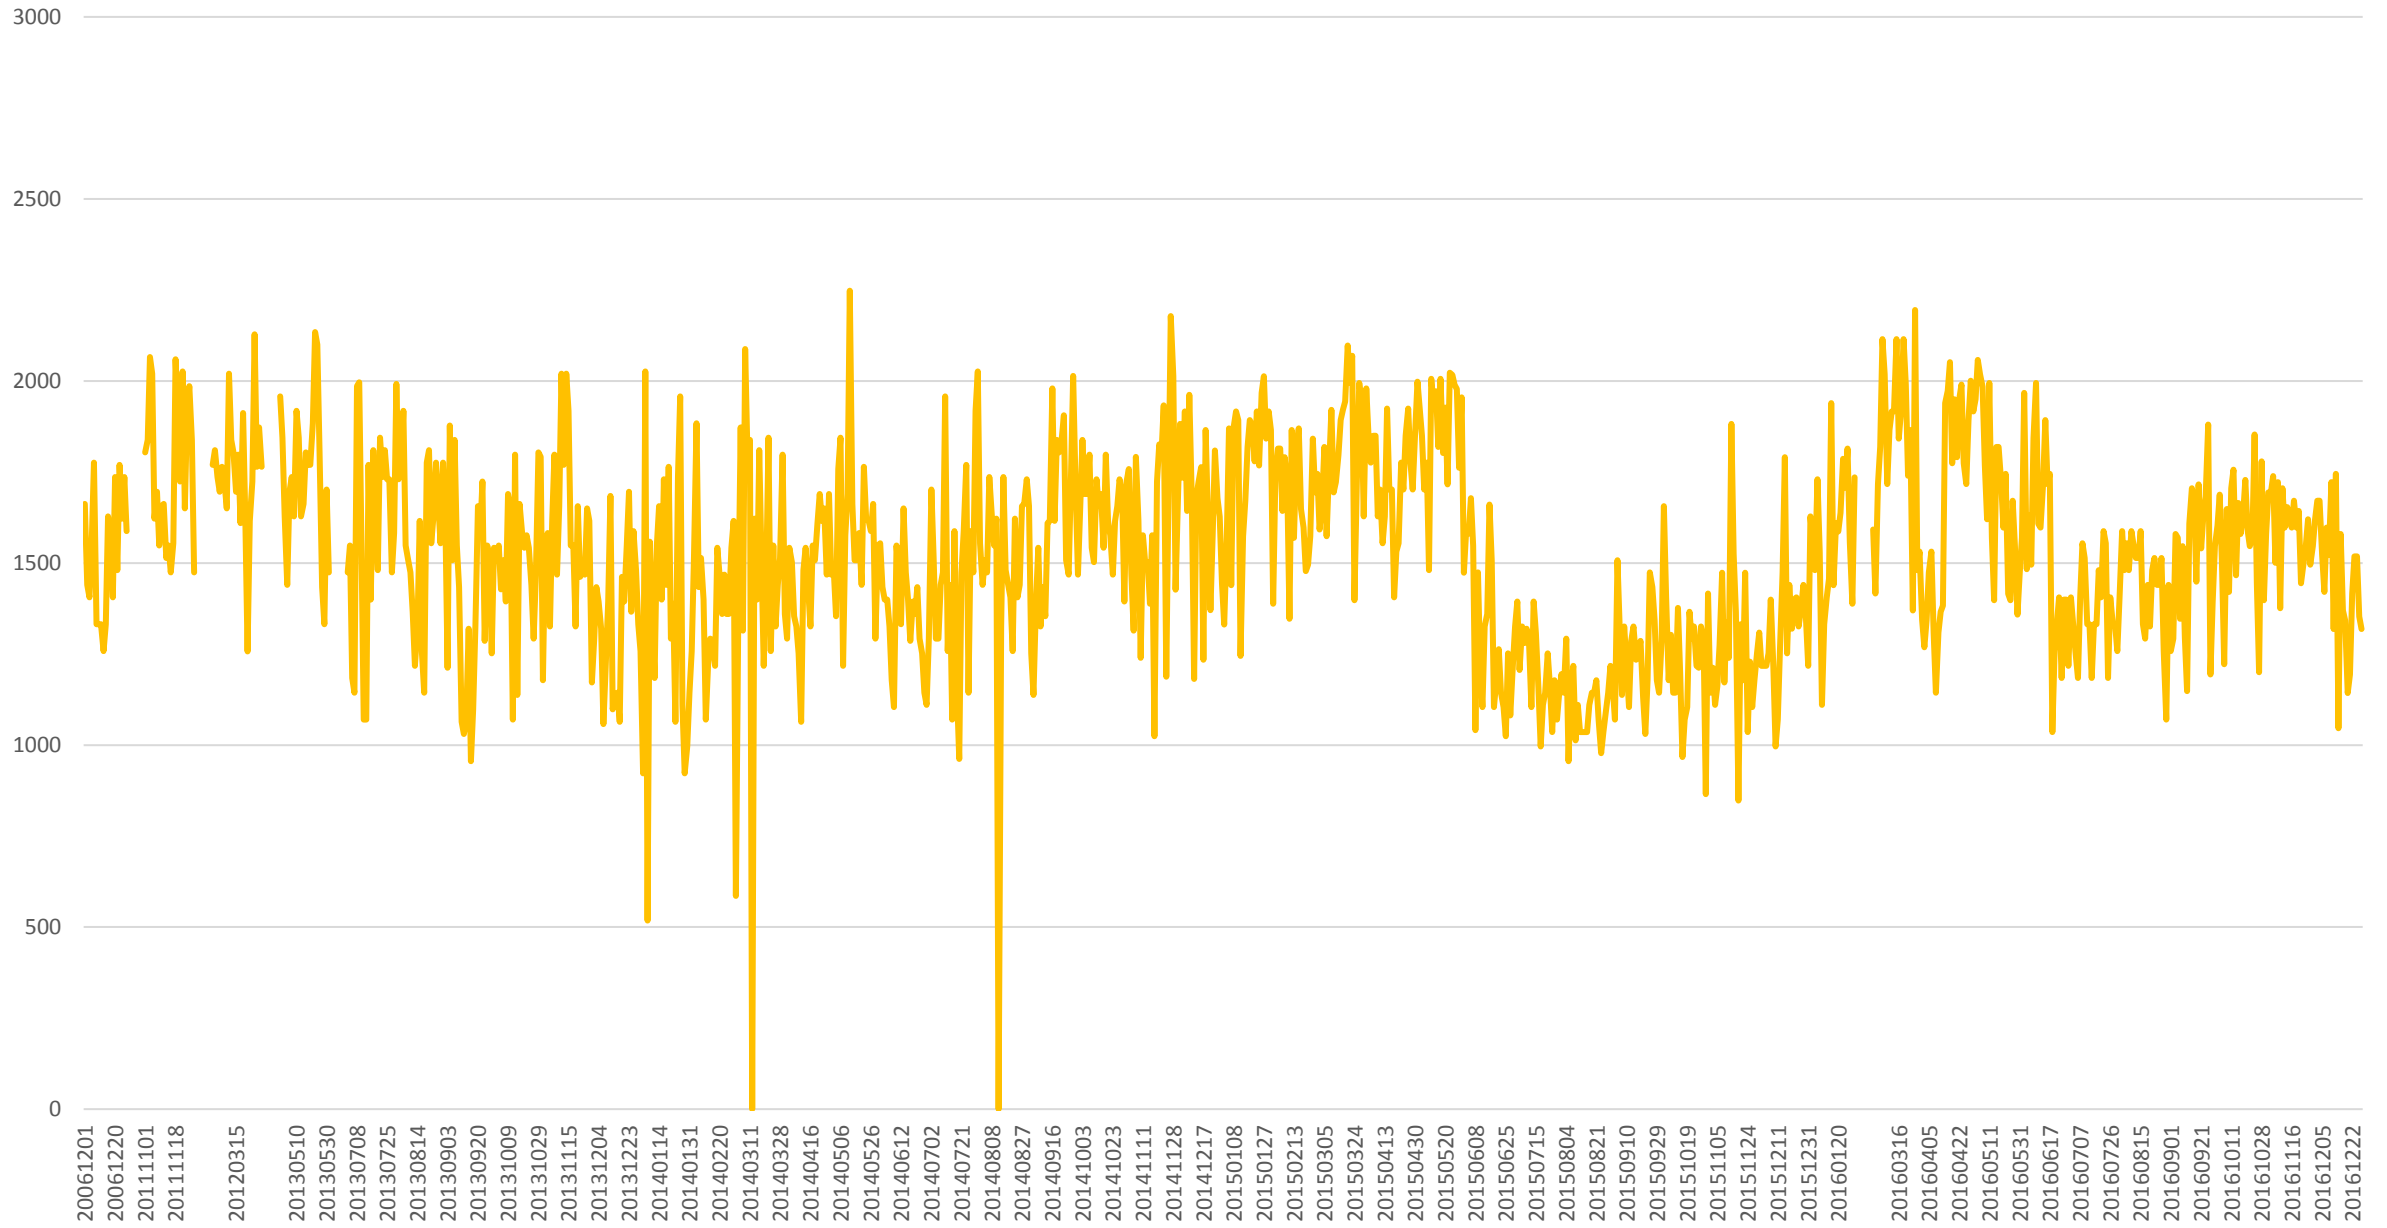

504 King Vehicle Counts at Jameson/EB 600 to 700

504 King Capacity at Jameson/EB 600 to 700

504 King Vehicle Counts at Jameson/EB 700 to 800

504 King Capacity at Jameson/EB 700 to 800

504 King Vehicle Counts at Jameson/EB 800 to 900

504 King Capacity at Jameson/EB 800 to 900

504 King Vehicle Counts at Jameson/EB 900 to 1000

504 King Capacity at Jameson/EB 900 to 1000

504 King Total Capacity at Jameson/EB from 600 to 1000