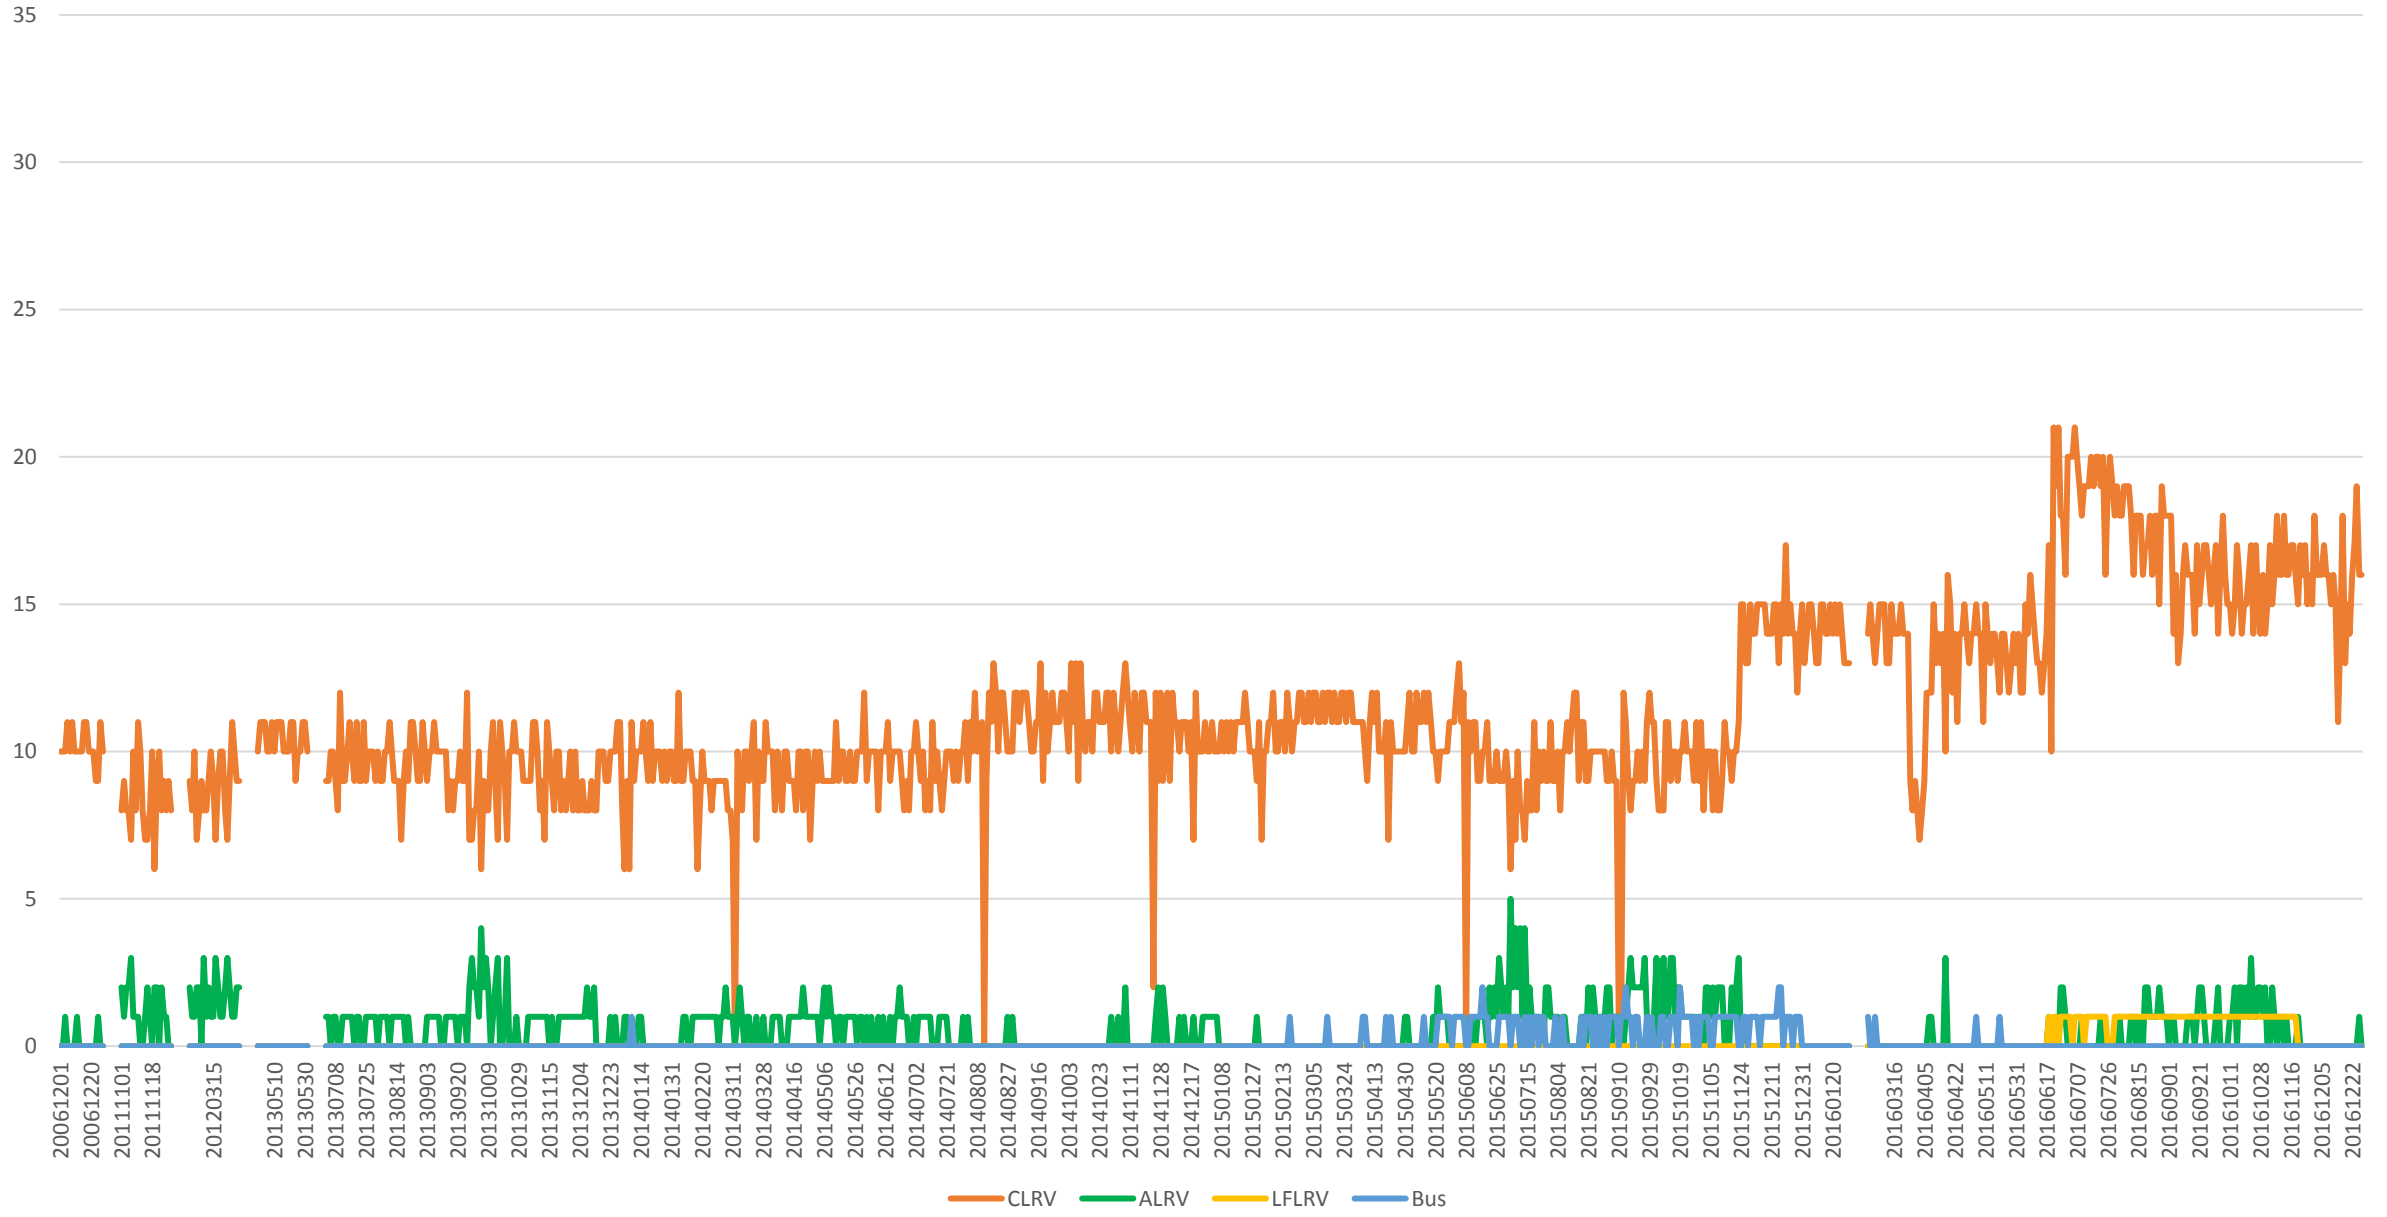

504 King Vehicle Counts at Bathurst/EB 600 to 700

504 King Capacity at Bathurst/EB 600 to 700

504 King Vehicle Counts at Bathurst/EB 700 to 800

504 King Capacity at Bathurst/EB 700 to 800

504 King Vehicle Counts at Bathurst/EB 800 to 900

504 King Capacity at Bathurst/EB 800 to 900

504 King Vehicle Counts at Bathurst/EB 900 to 1000

504 King Capacity at Bathurst/EB 900 to 1000

504 King Total Capacity at Bathurst/EB from 600 to 1000