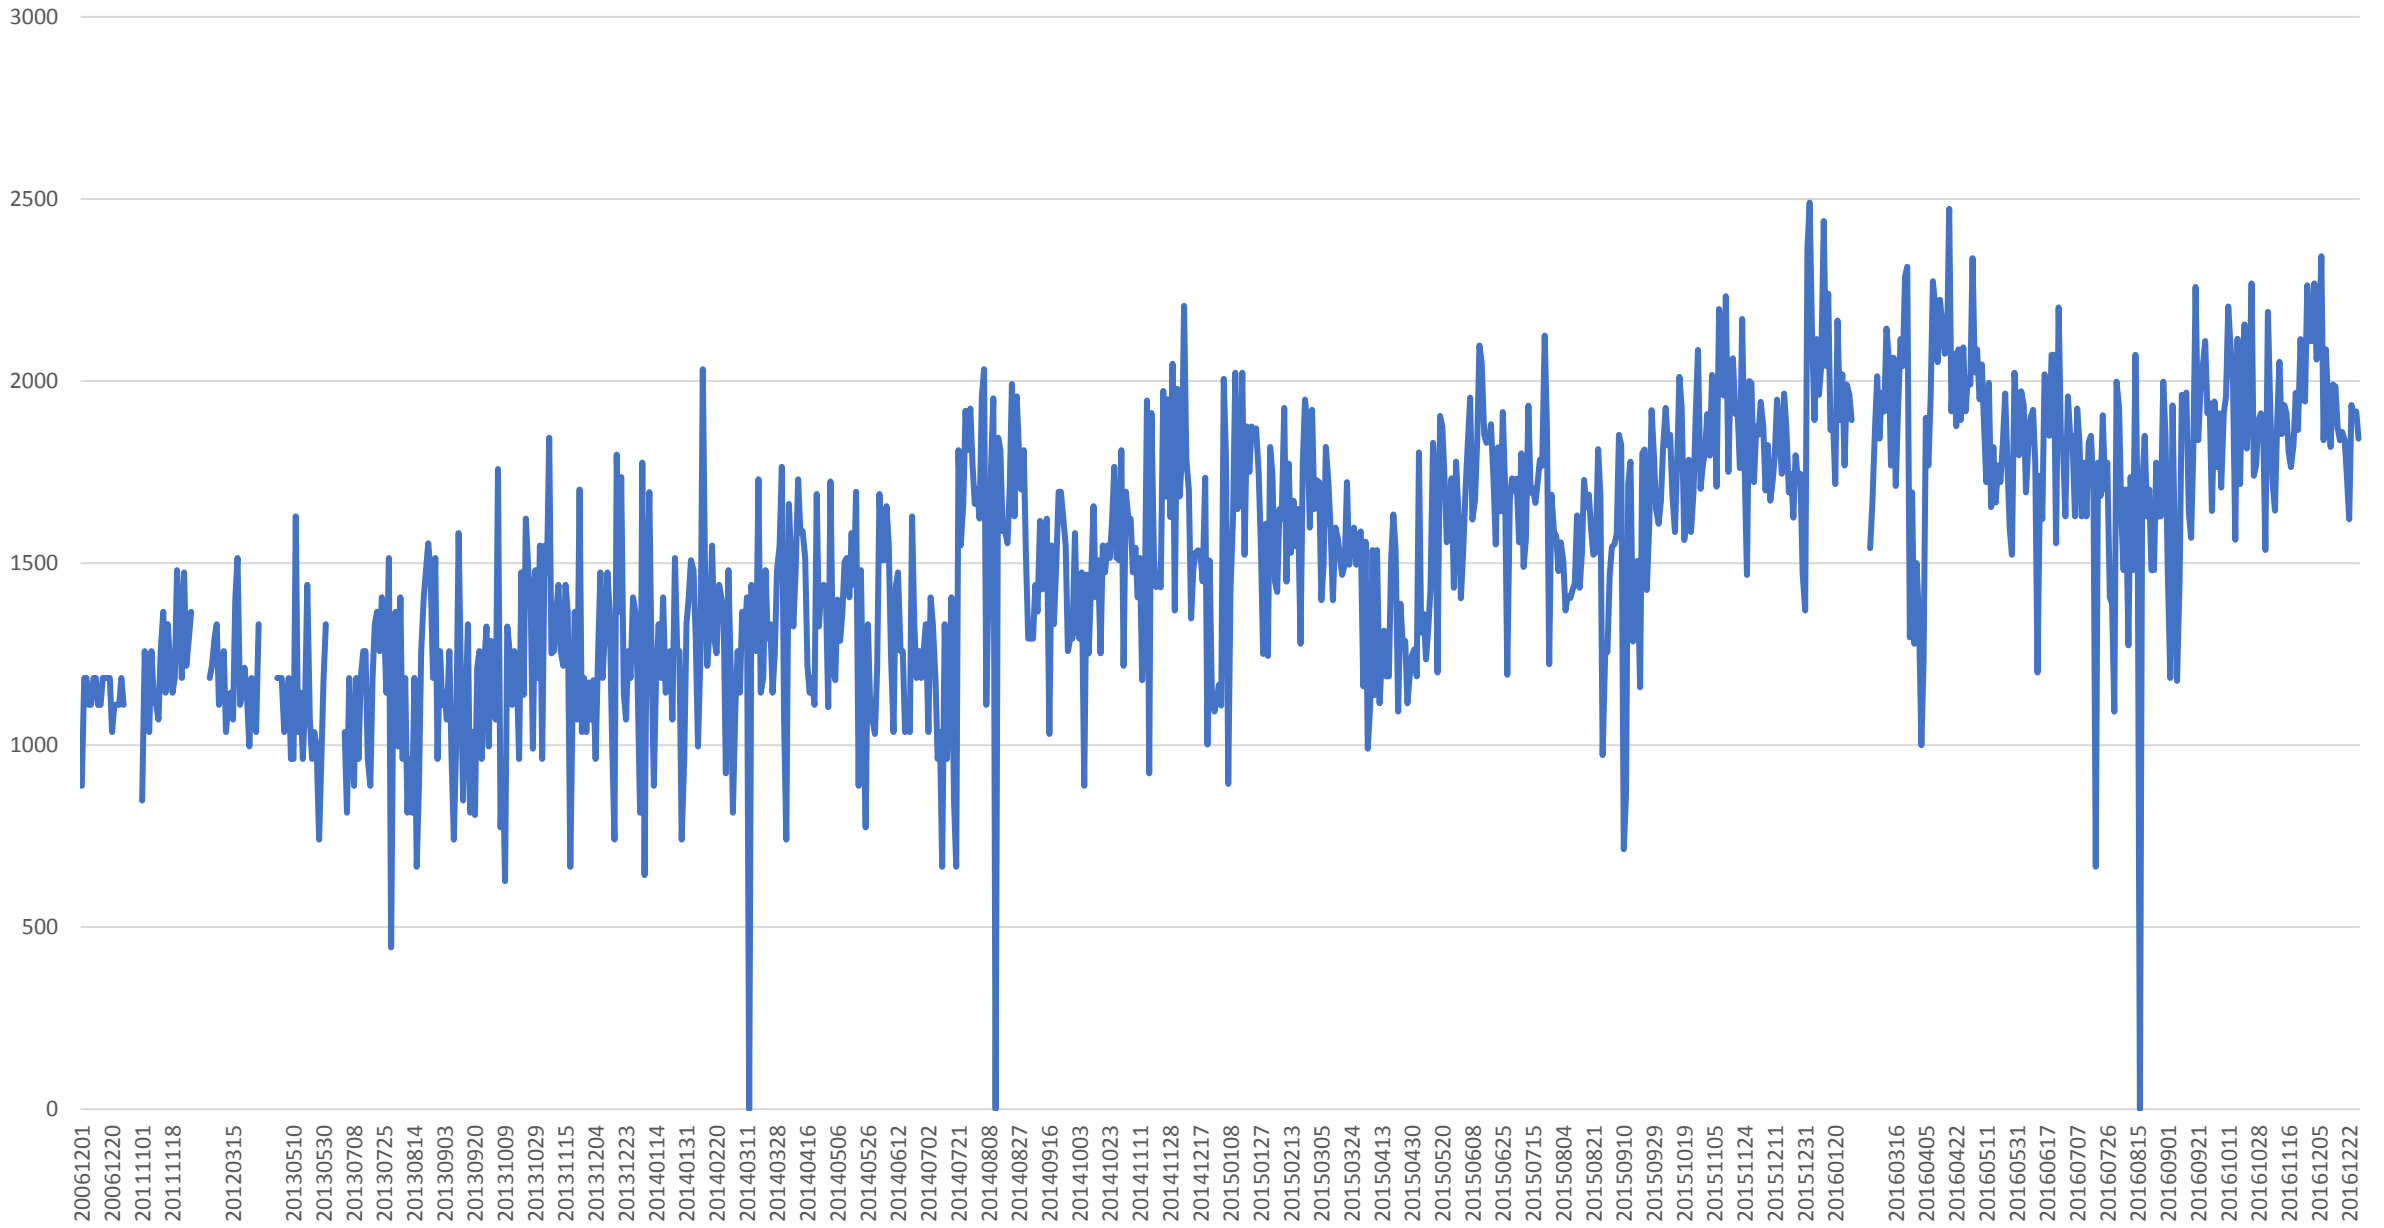

504 King Vehicle Counts at Bathurst/EB 600 to 700

504 King Capacity at Bathurst/EB 600 to 700

504 King Vehicle Counts at Bathurst/EB 700 to 800

504 King Capacity at Bathurst/EB 700 to 800

504 King Vehicle Counts at Bathurst/EB 800 to 900

504 King Capacity at Bathurst/EB 800 to 900

504 King Vehicle Counts at Bathurst/EB 900 to 1000

504 King Capacity at Bathurst/EB 900 to 1000

504 King Total Capacity at Bathurst/EB from 600 to 1000