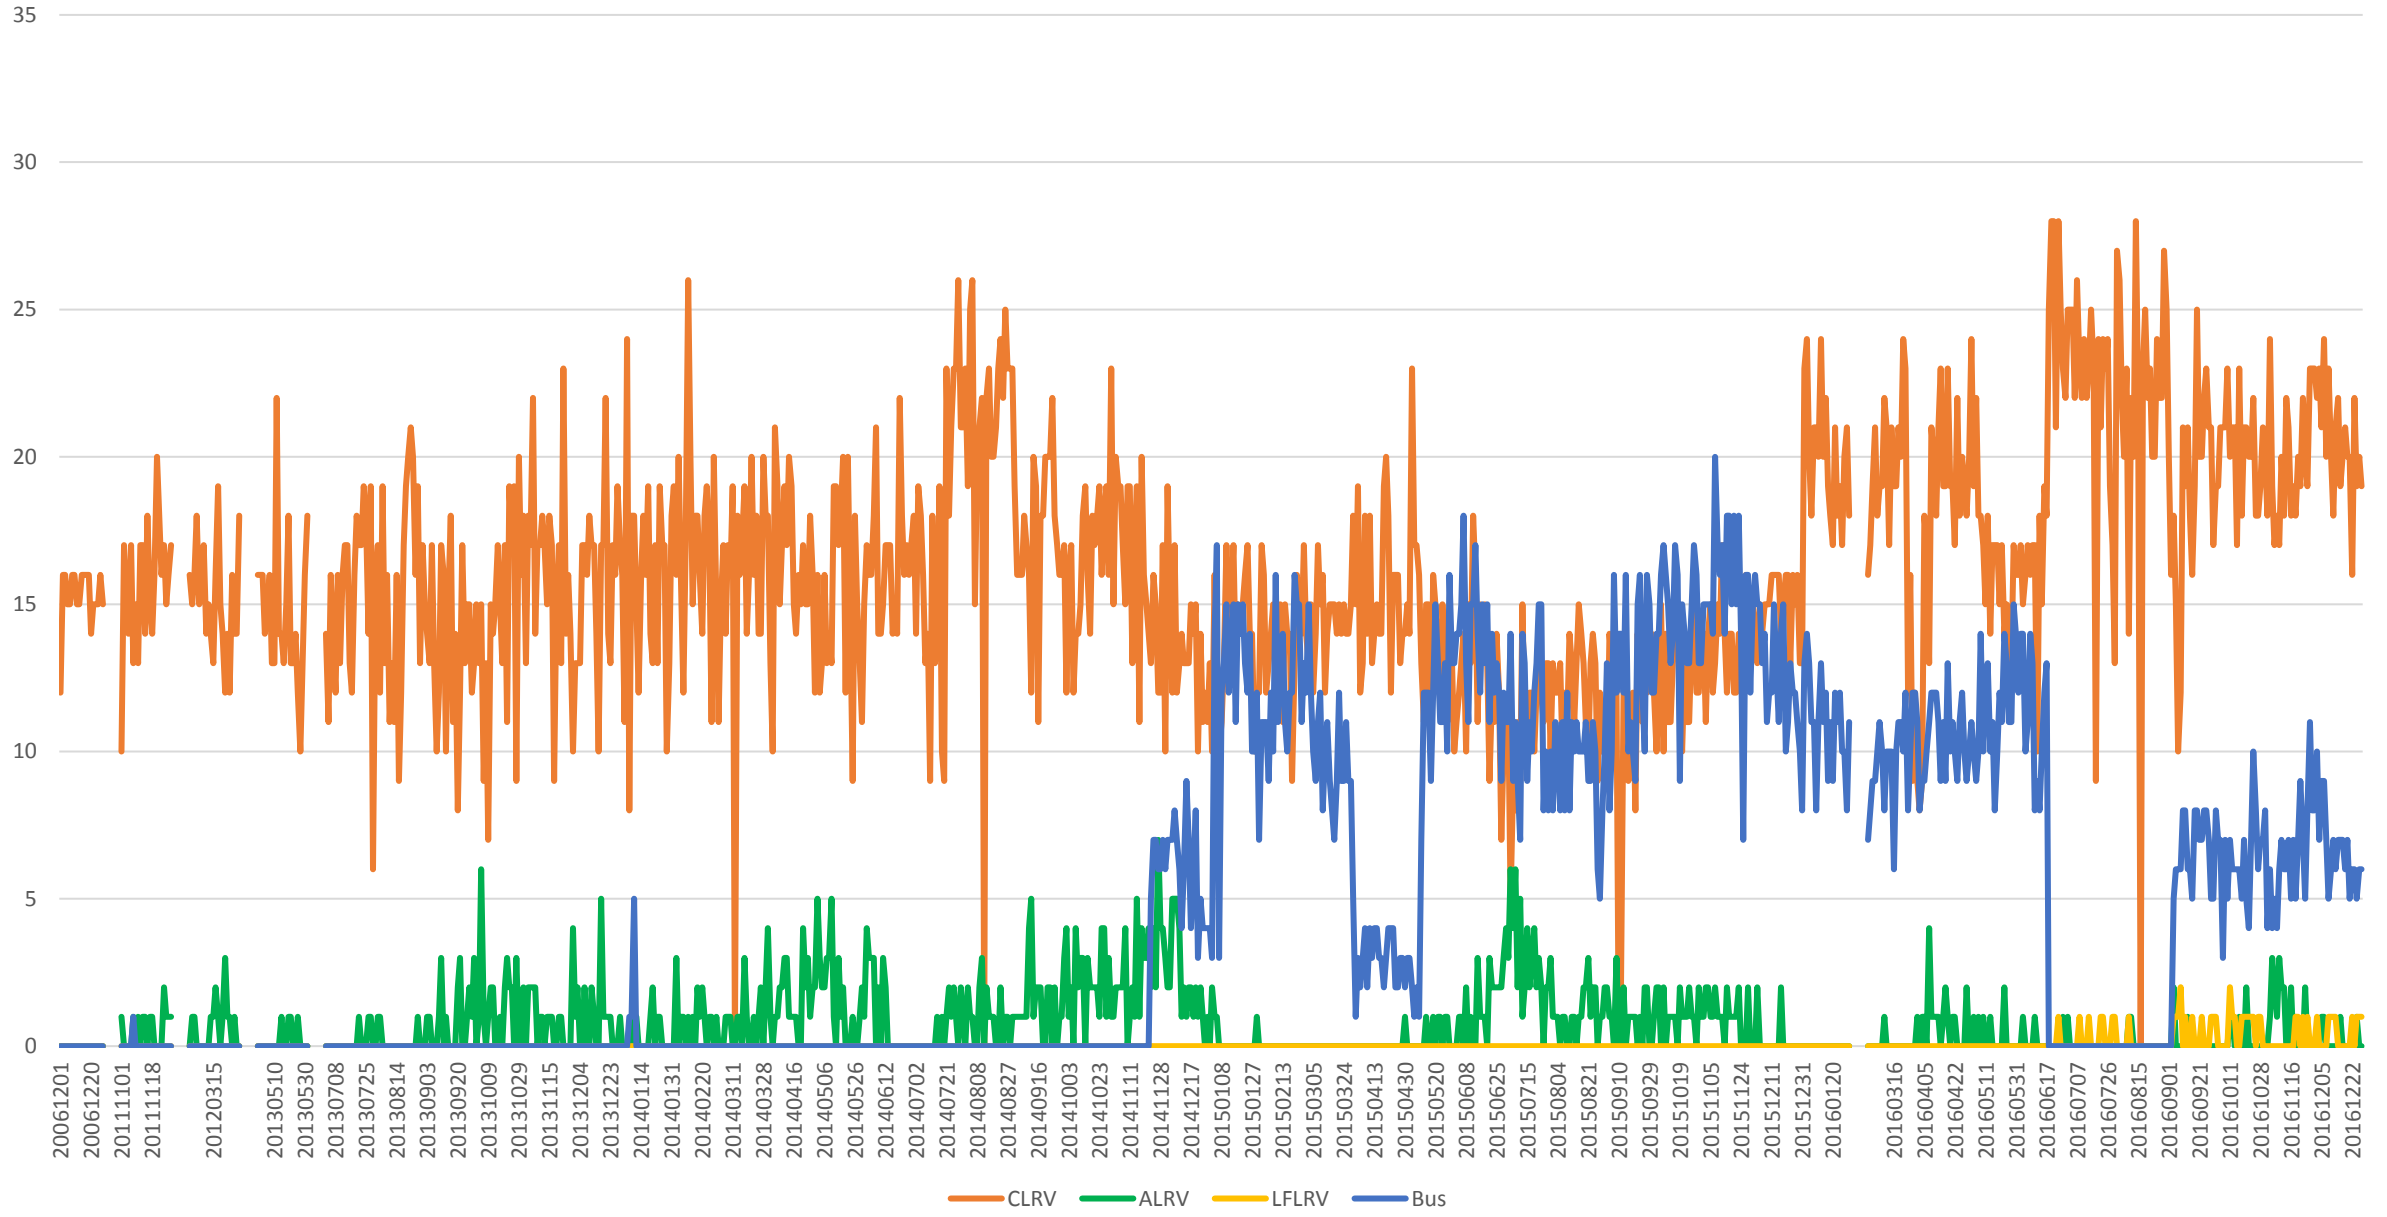

504 King Vehicle Counts at Bathurst/EB 600 to 700

504 King Capacity at Bathurst/EB 600 to 700

504 King Vehicle Counts at Bathurst/EB 700 to 800

504 King Capacity at Bathurst/EB 700 to 800

504 King Vehicle Counts at Bathurst/EB 800 to 900

504 King Capacity at Bathurst/EB 800 to 900

504 King Vehicle Counts at Bathurst/EB 900 to 1000

504 King Capacity at Bathurst/EB 900 to 1000

504 King Total Capacity at Bathurst/EB from 600 to 1000