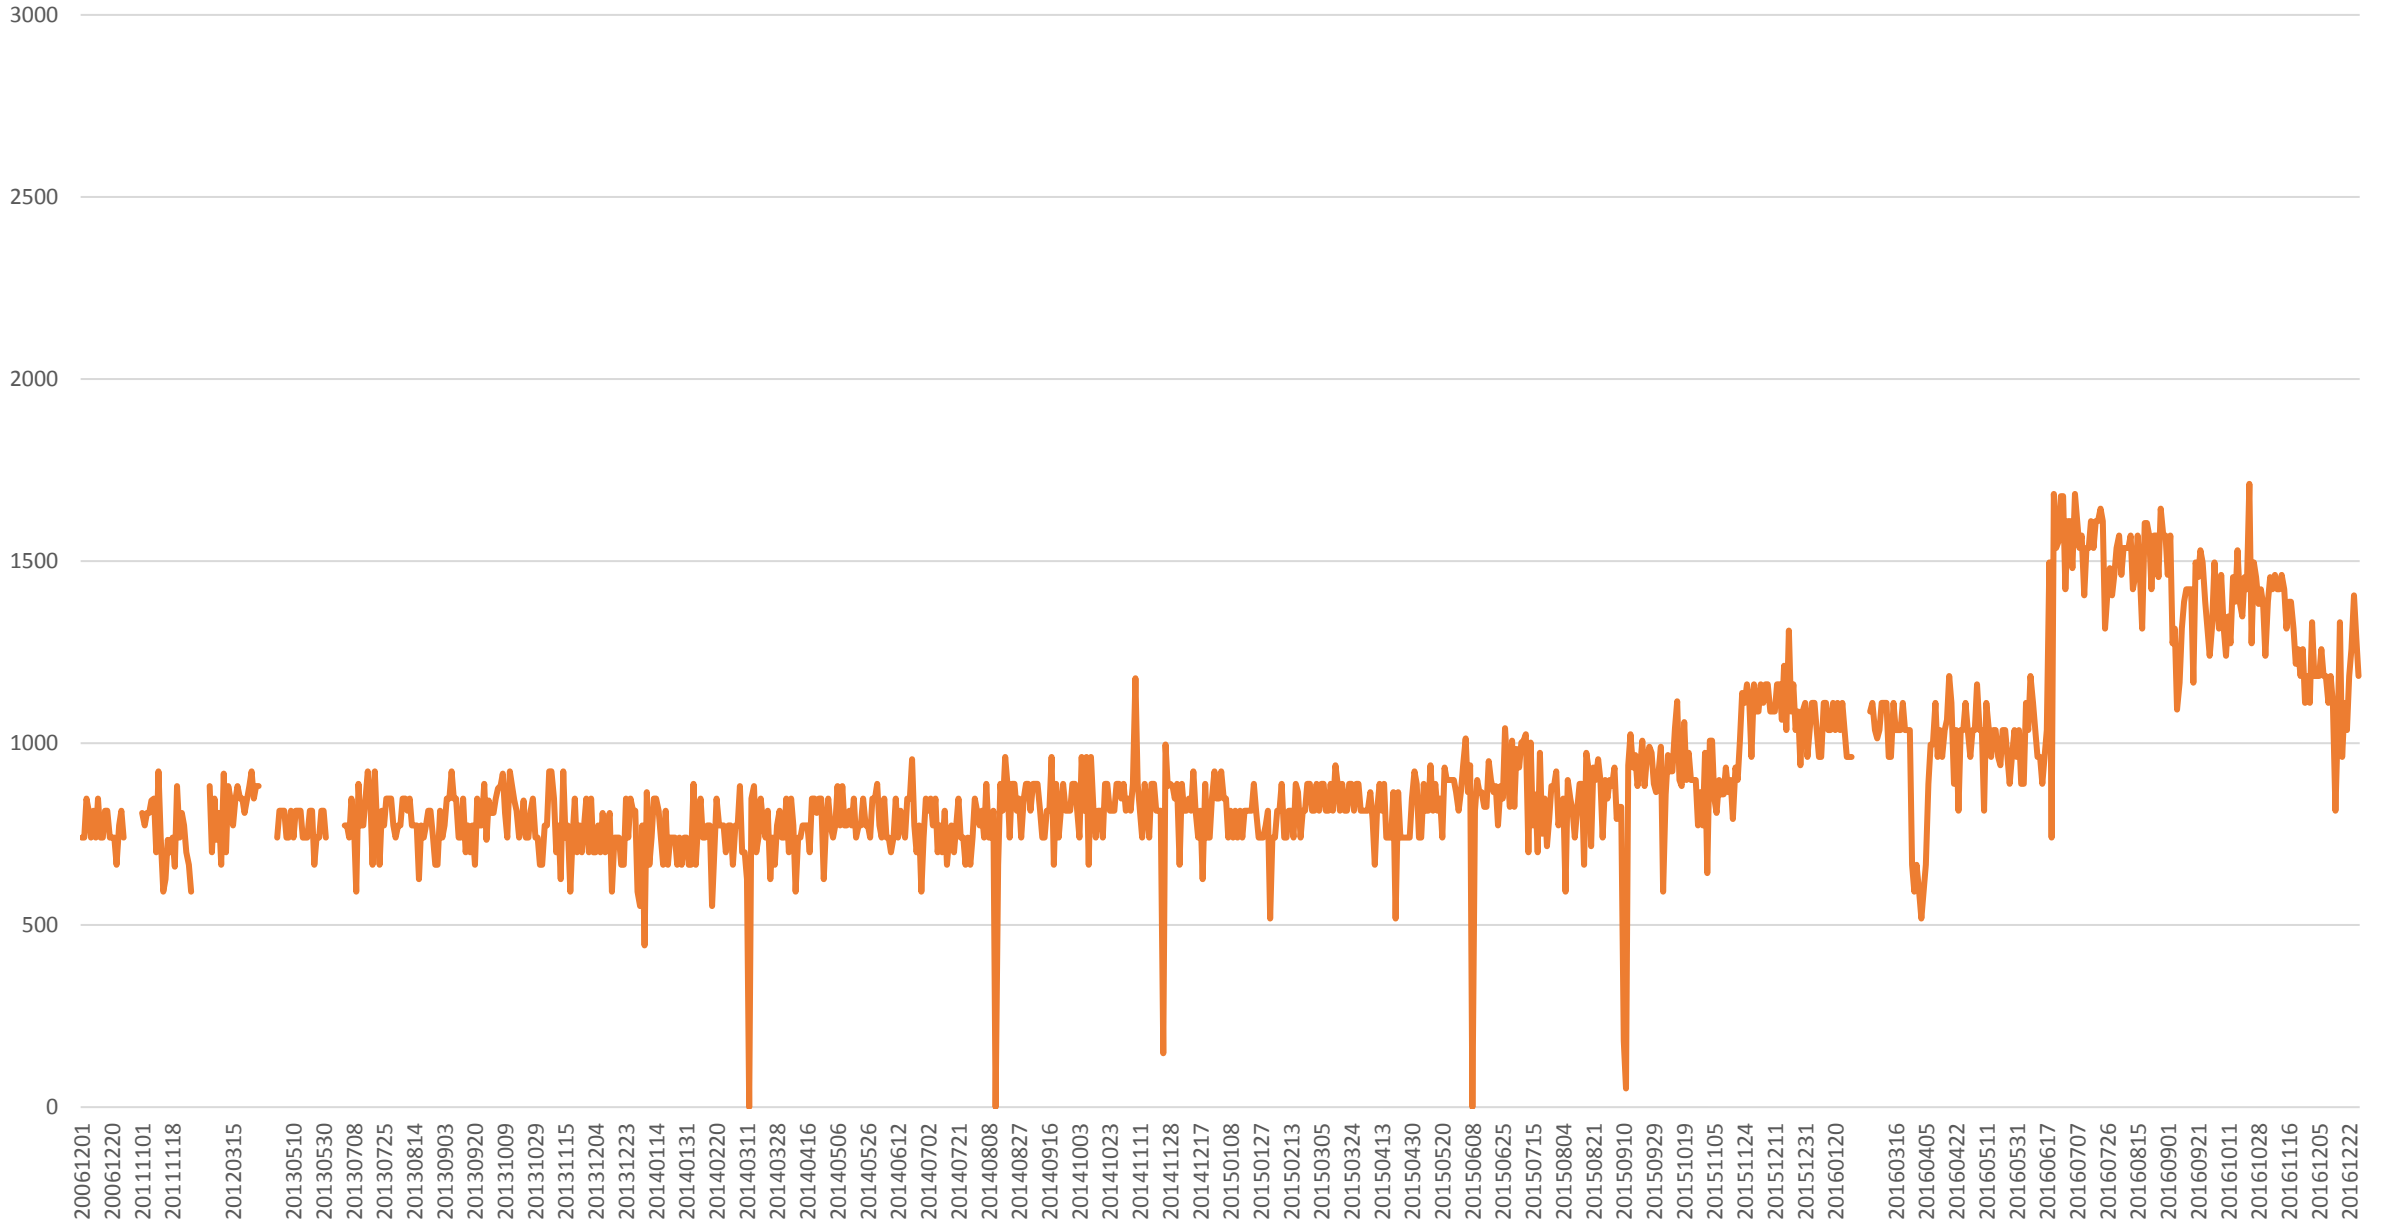

504 King Vehicle Counts at Bathurst/EB 600 to 700

504 King Capacity at Bathurst/EB 600 to 700

504 King Vehicle Counts at Bathurst/EB 700 to 800

504 King Capacity at Bathurst/EB 700 to 800

504 King Vehicle Counts at Bathurst/EB 800 to 900

504 King Capacity at Bathurst/EB 800 to 900

504 King Vehicle Counts at Bathurst/EB 900 to 1000

504 King Capacity at Bathurst/EB 900 to 1000

504 King Total Capacity at Bathurst/EB from 600 to 1000