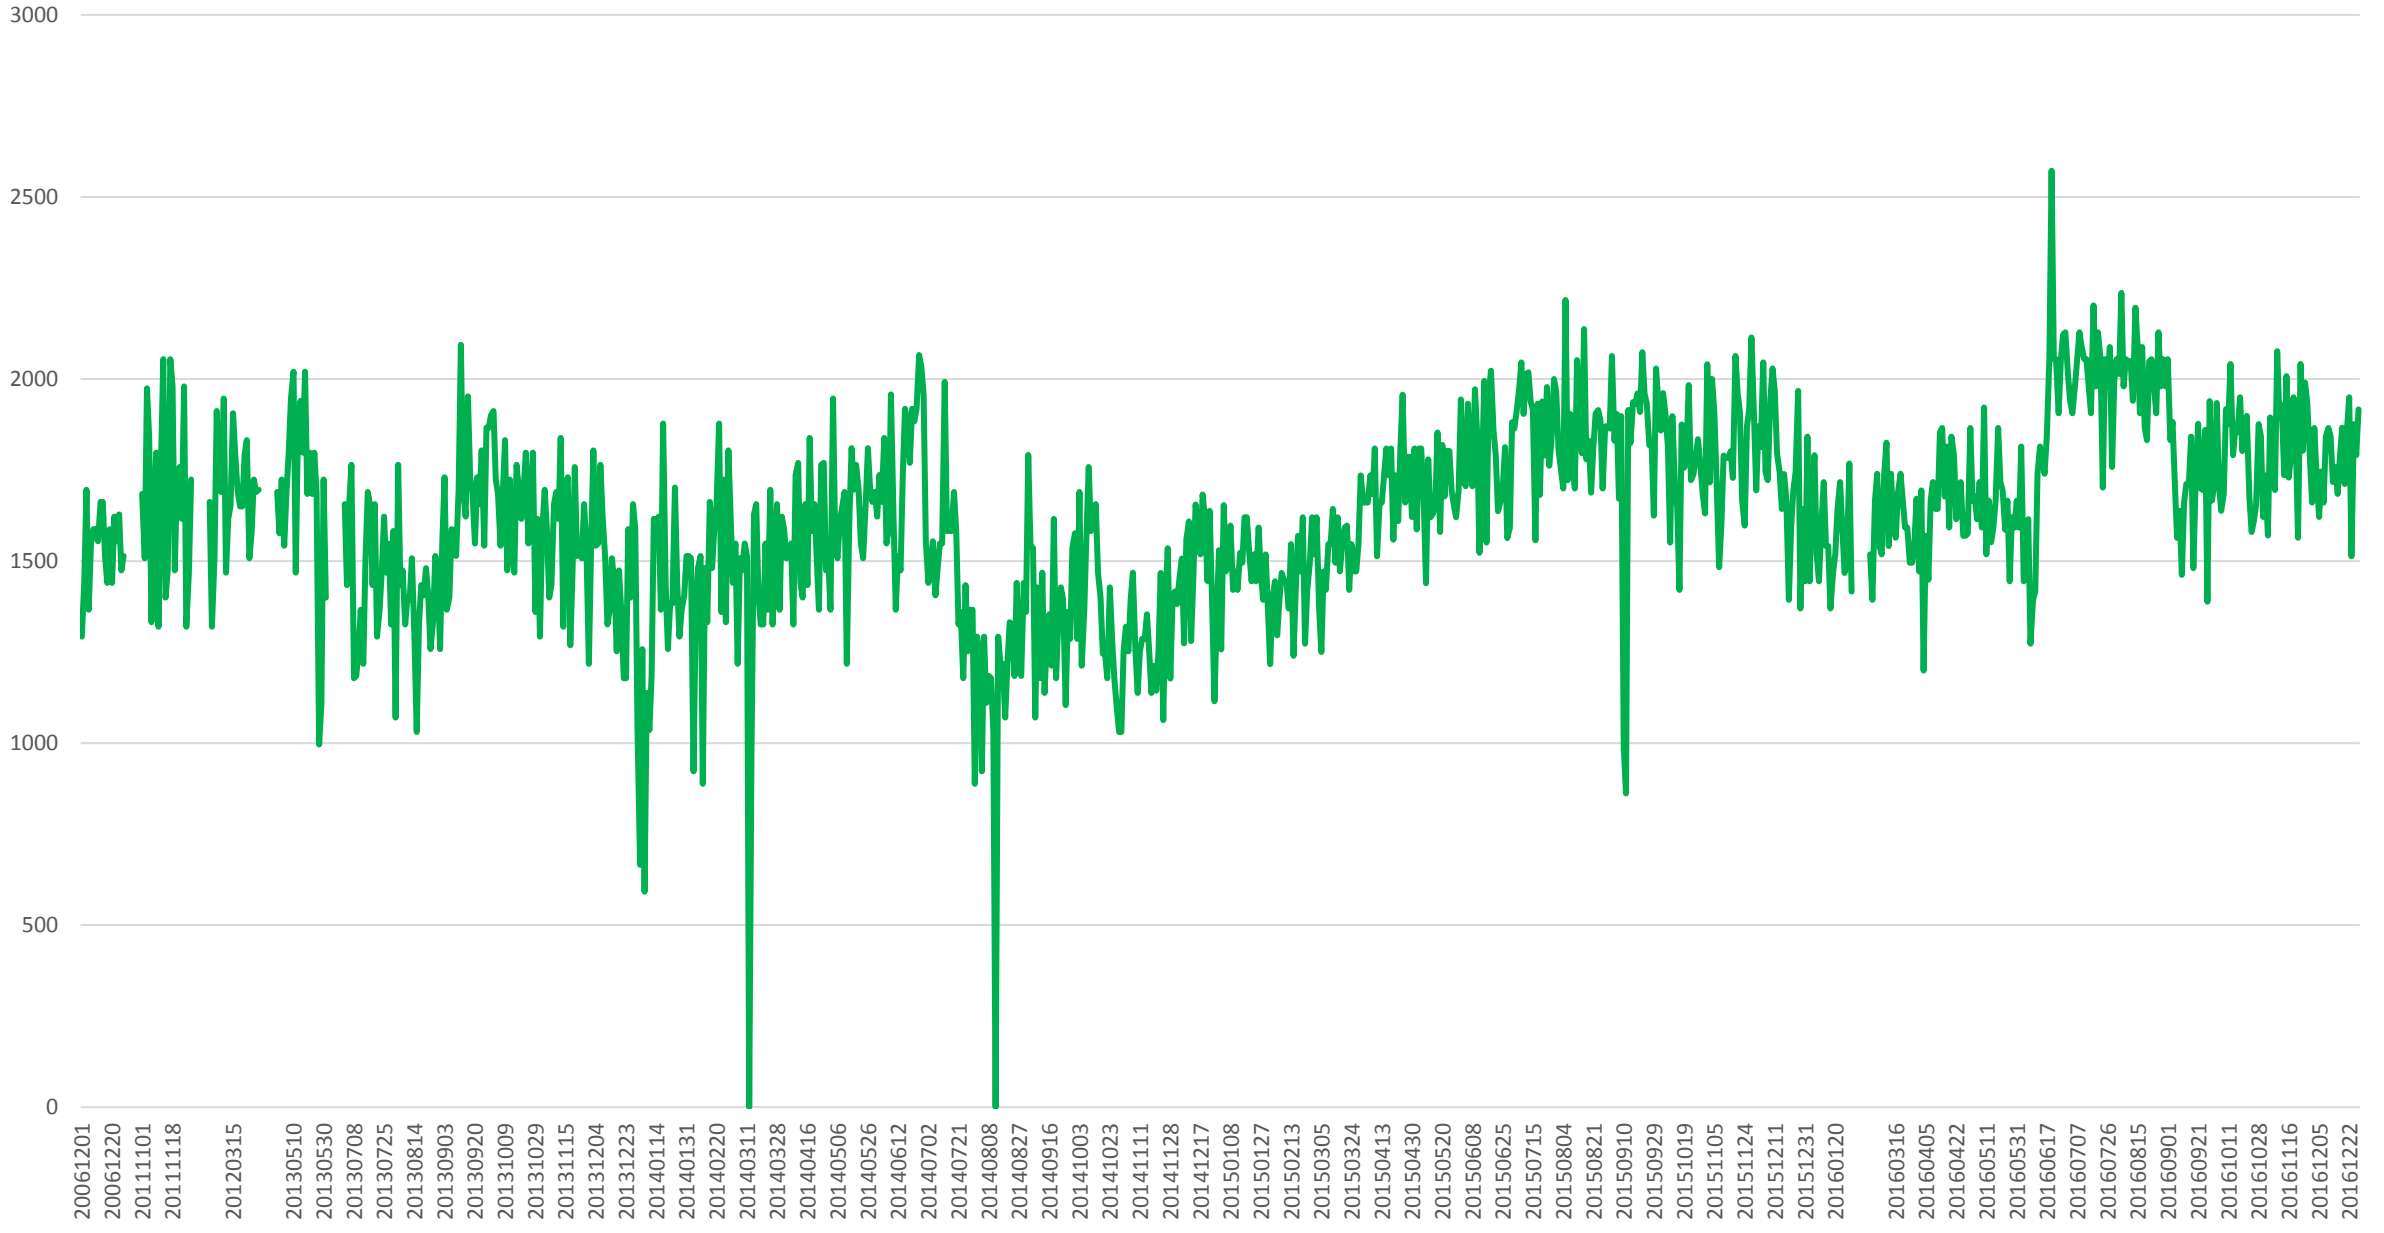

504 King Vehicle Counts at Bathurst/EB 600 to 700

504 King Capacity at Bathurst/EB 600 to 700

504 King Vehicle Counts at Bathurst/EB 700 to 800

504 King Capacity at Bathurst/EB 700 to 800

504 King Vehicle Counts at Bathurst/EB 800 to 900

504 King Capacity at Bathurst/EB 800 to 900

504 King Vehicle Counts at Bathurst/EB 900 to 1000

504 King Capacity at Bathurst/EB 900 to 1000

504 King Total Capacity at Bathurst/EB from 600 to 1000