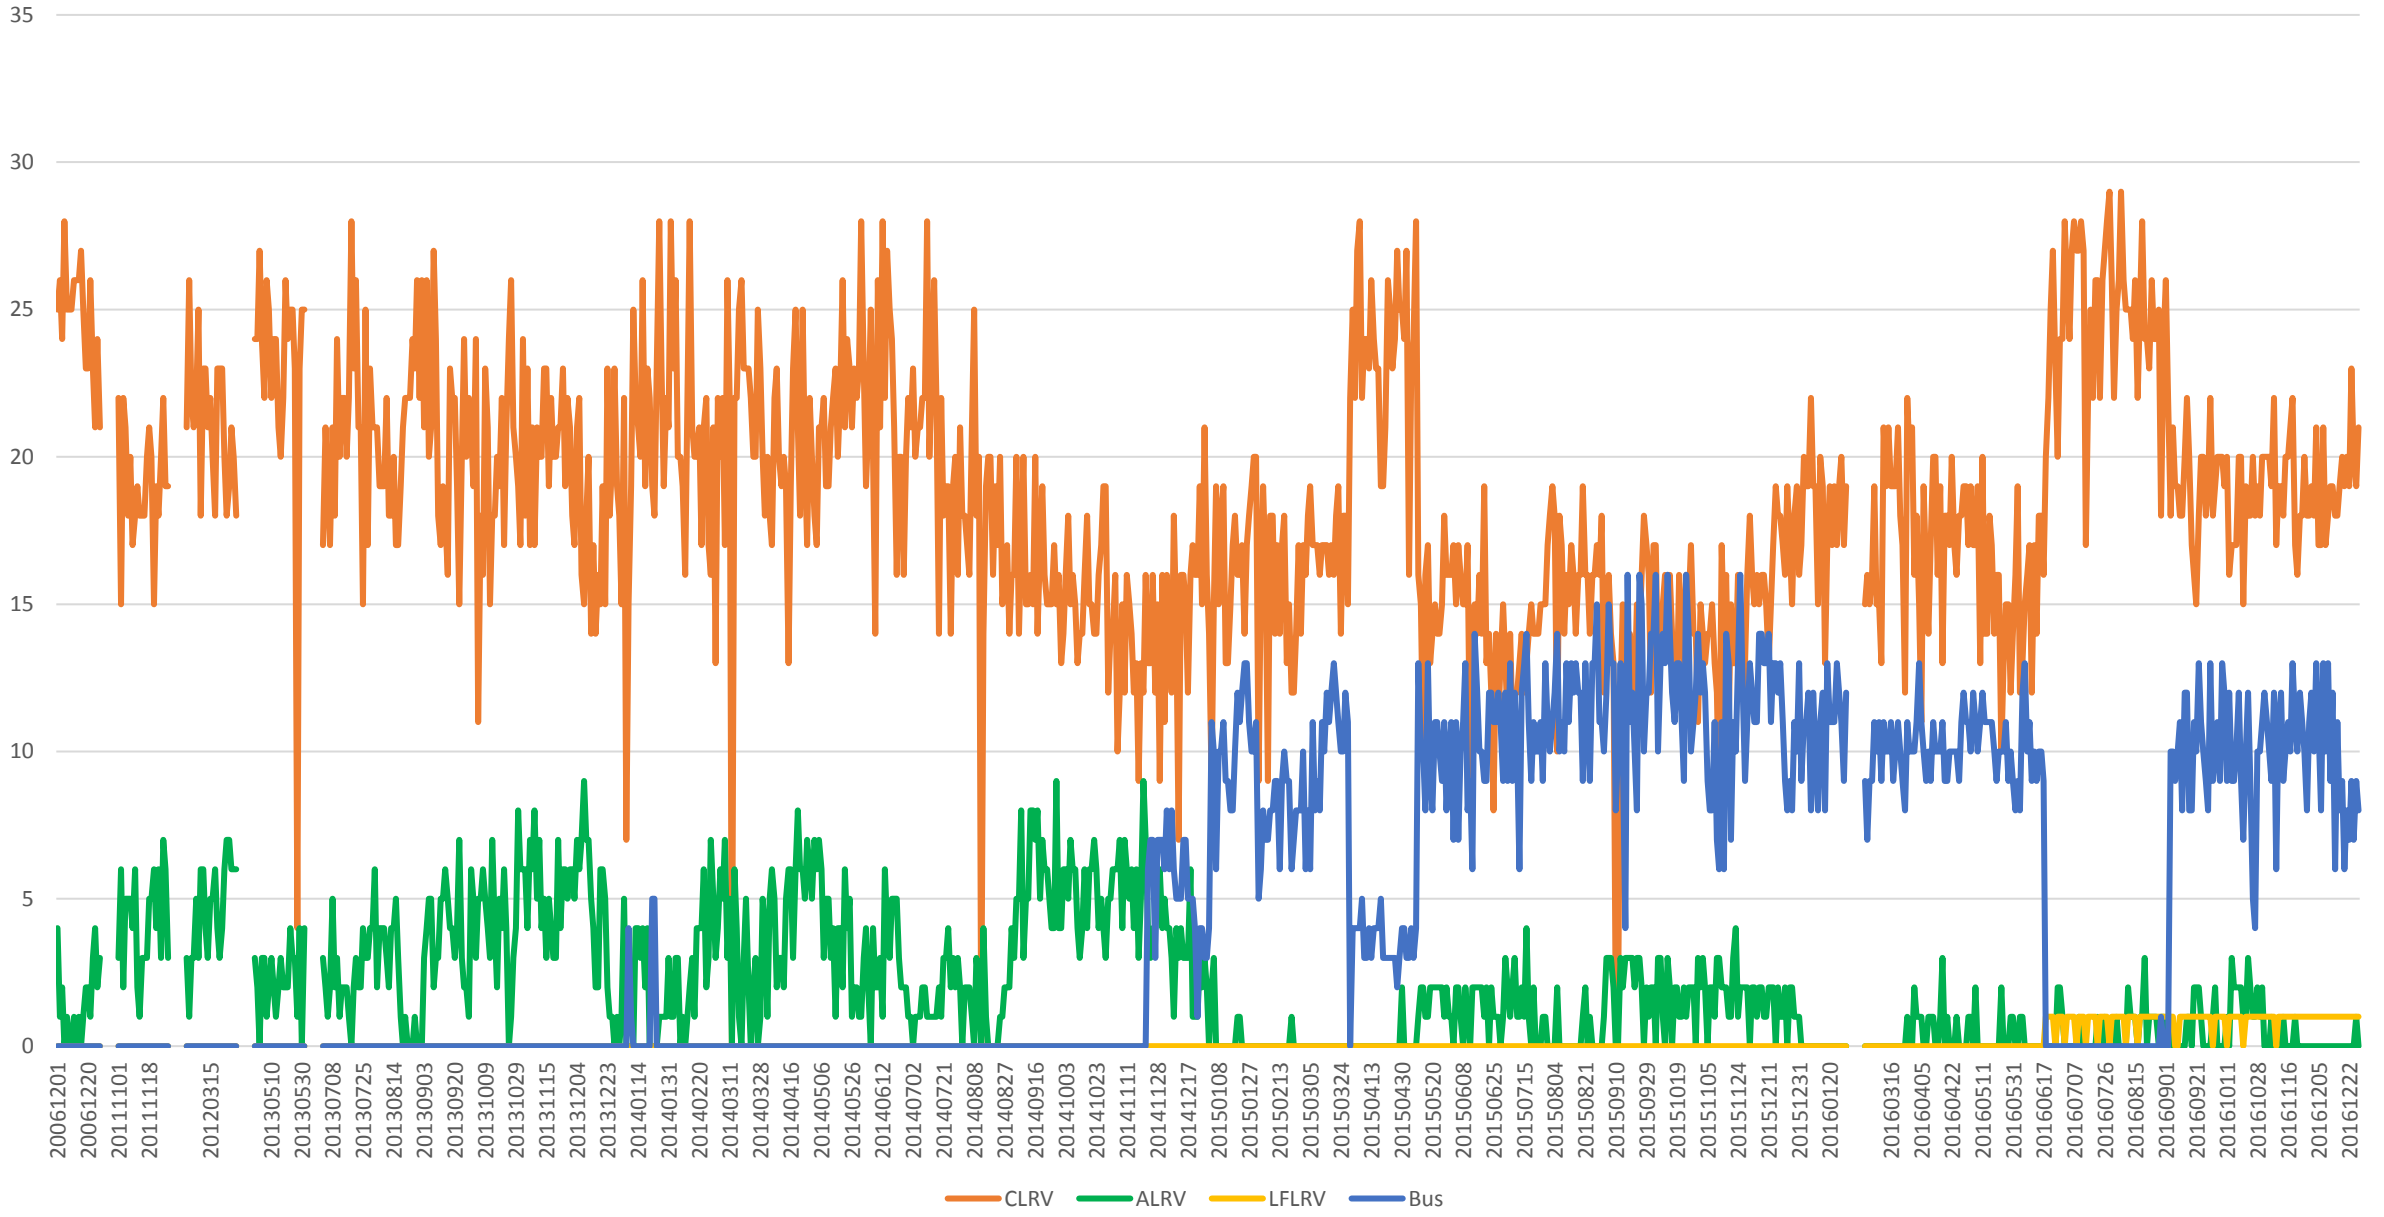

504 King Vehicle Counts at Bathurst/EB 600 to 700

504 King Capacity at Bathurst/EB 600 to 700

504 King Vehicle Counts at Bathurst/EB 700 to 800

504 King Capacity at Bathurst/EB 700 to 800

504 King Vehicle Counts at Bathurst/EB 800 to 900

504 King Capacity at Bathurst/EB 800 to 900

504 King Vehicle Counts at Bathurst/EB 900 to 1000

504 King Capacity at Bathurst/EB 900 to 1000

504 King Total Capacity at Bathurst/EB from 600 to 1000