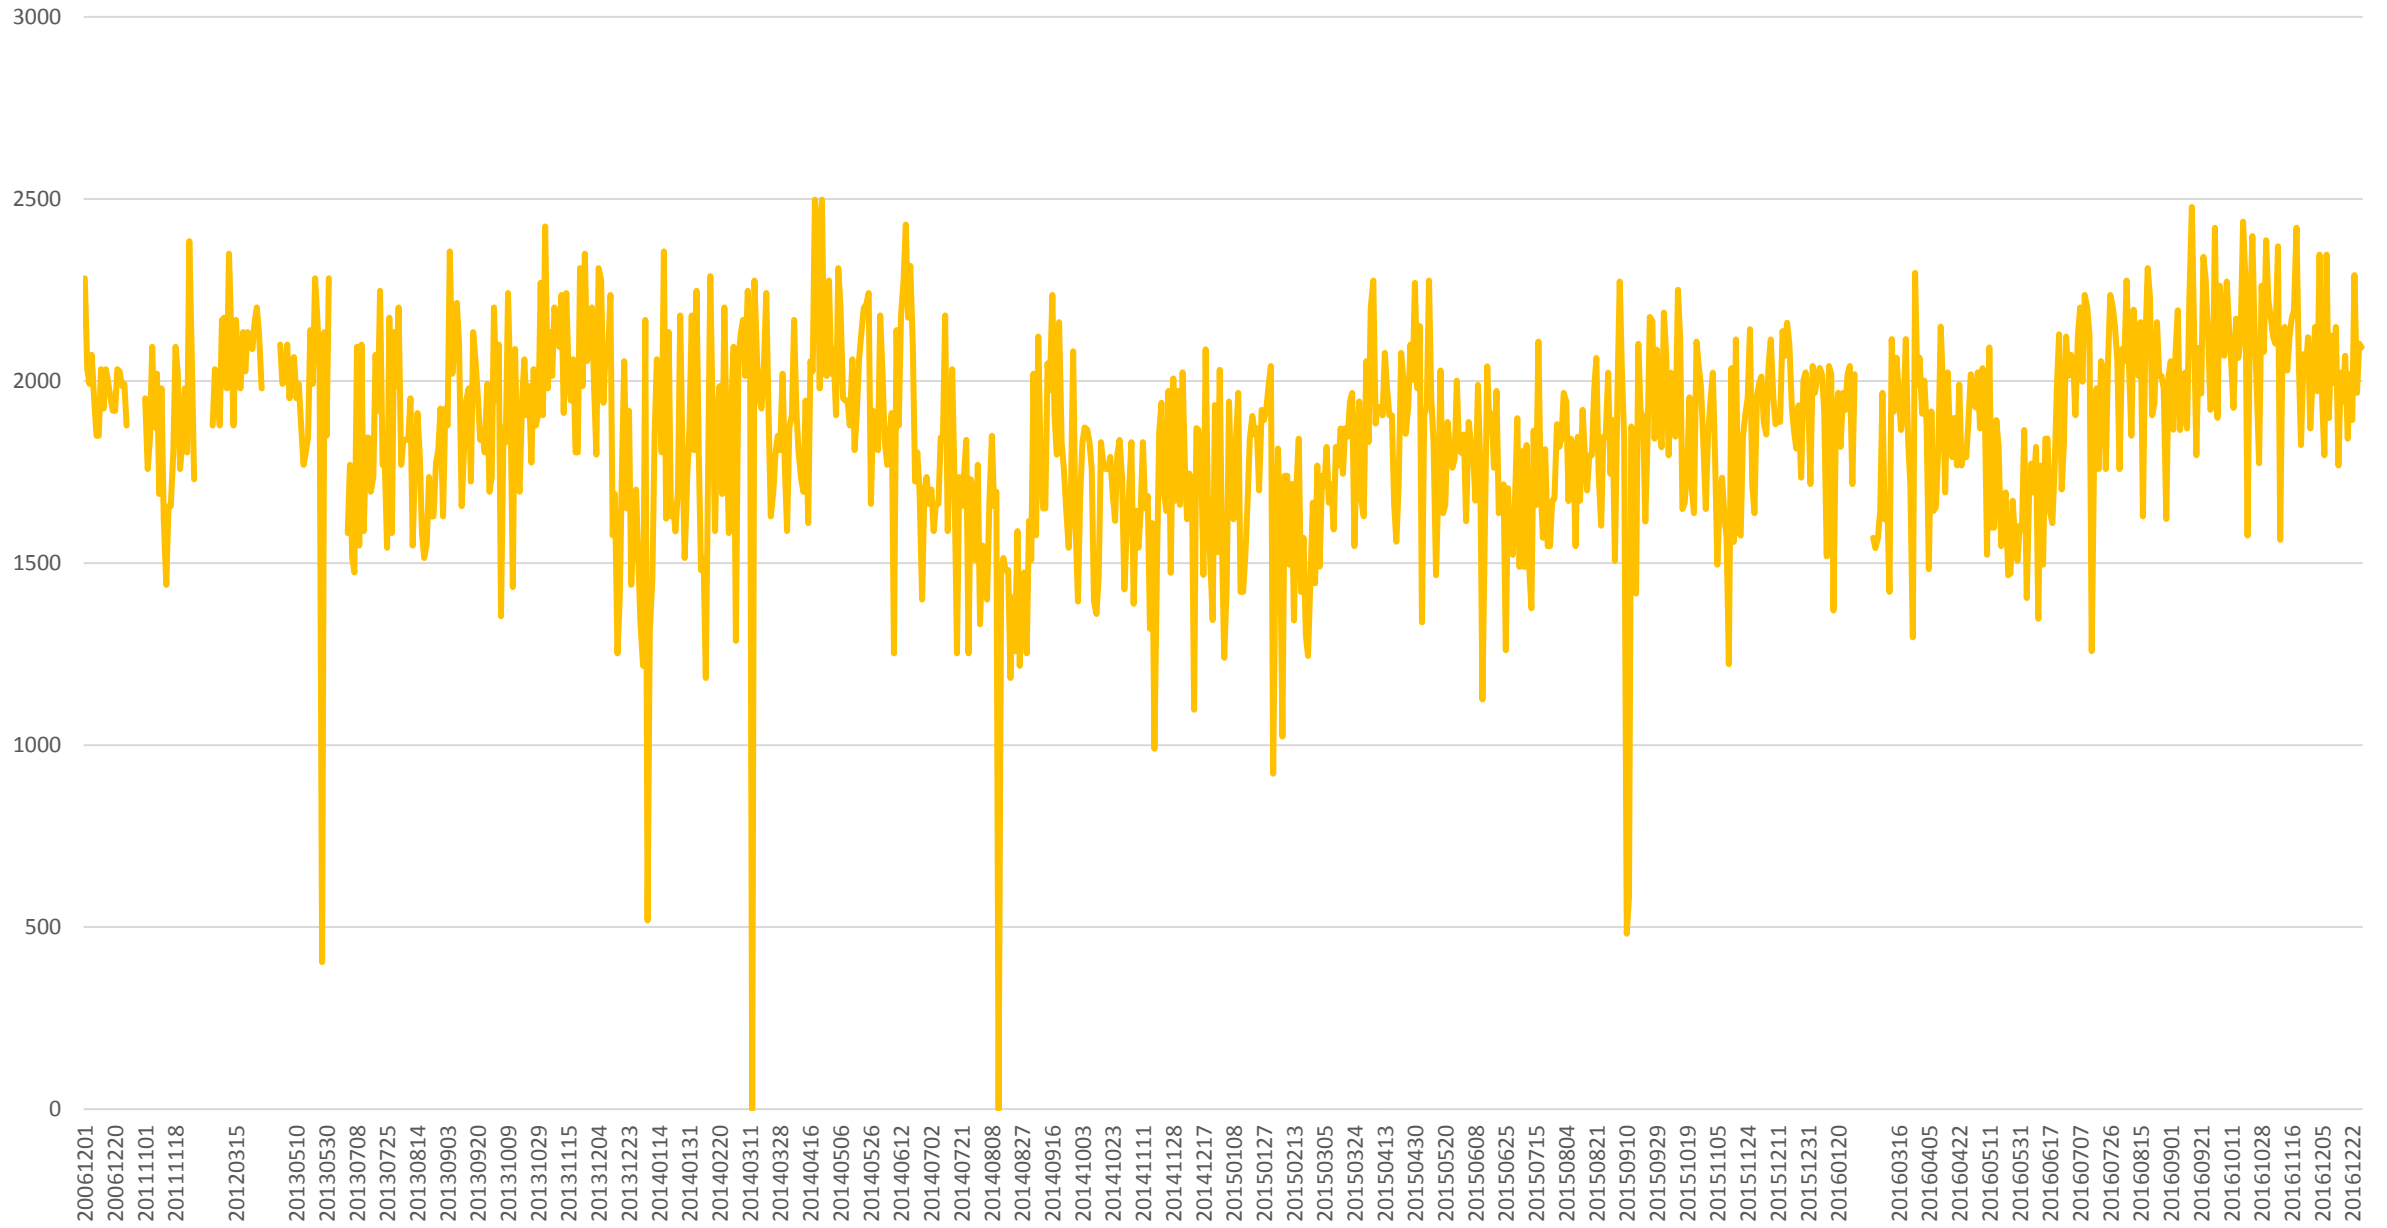

504 King Vehicle Counts at Bathurst/EB 600 to 700

504 King Capacity at Bathurst/EB 600 to 700

504 King Vehicle Counts at Bathurst/EB 700 to 800

504 King Capacity at Bathurst/EB 700 to 800

504 King Vehicle Counts at Bathurst/EB 800 to 900

504 King Capacity at Bathurst/EB 800 to 900

504 King Vehicle Counts at Bathurst/EB 900 to 1000

504 King Capacity at Bathurst/EB 900 to 1000

504 King Total Capacity at Bathurst/EB from 600 to 1000