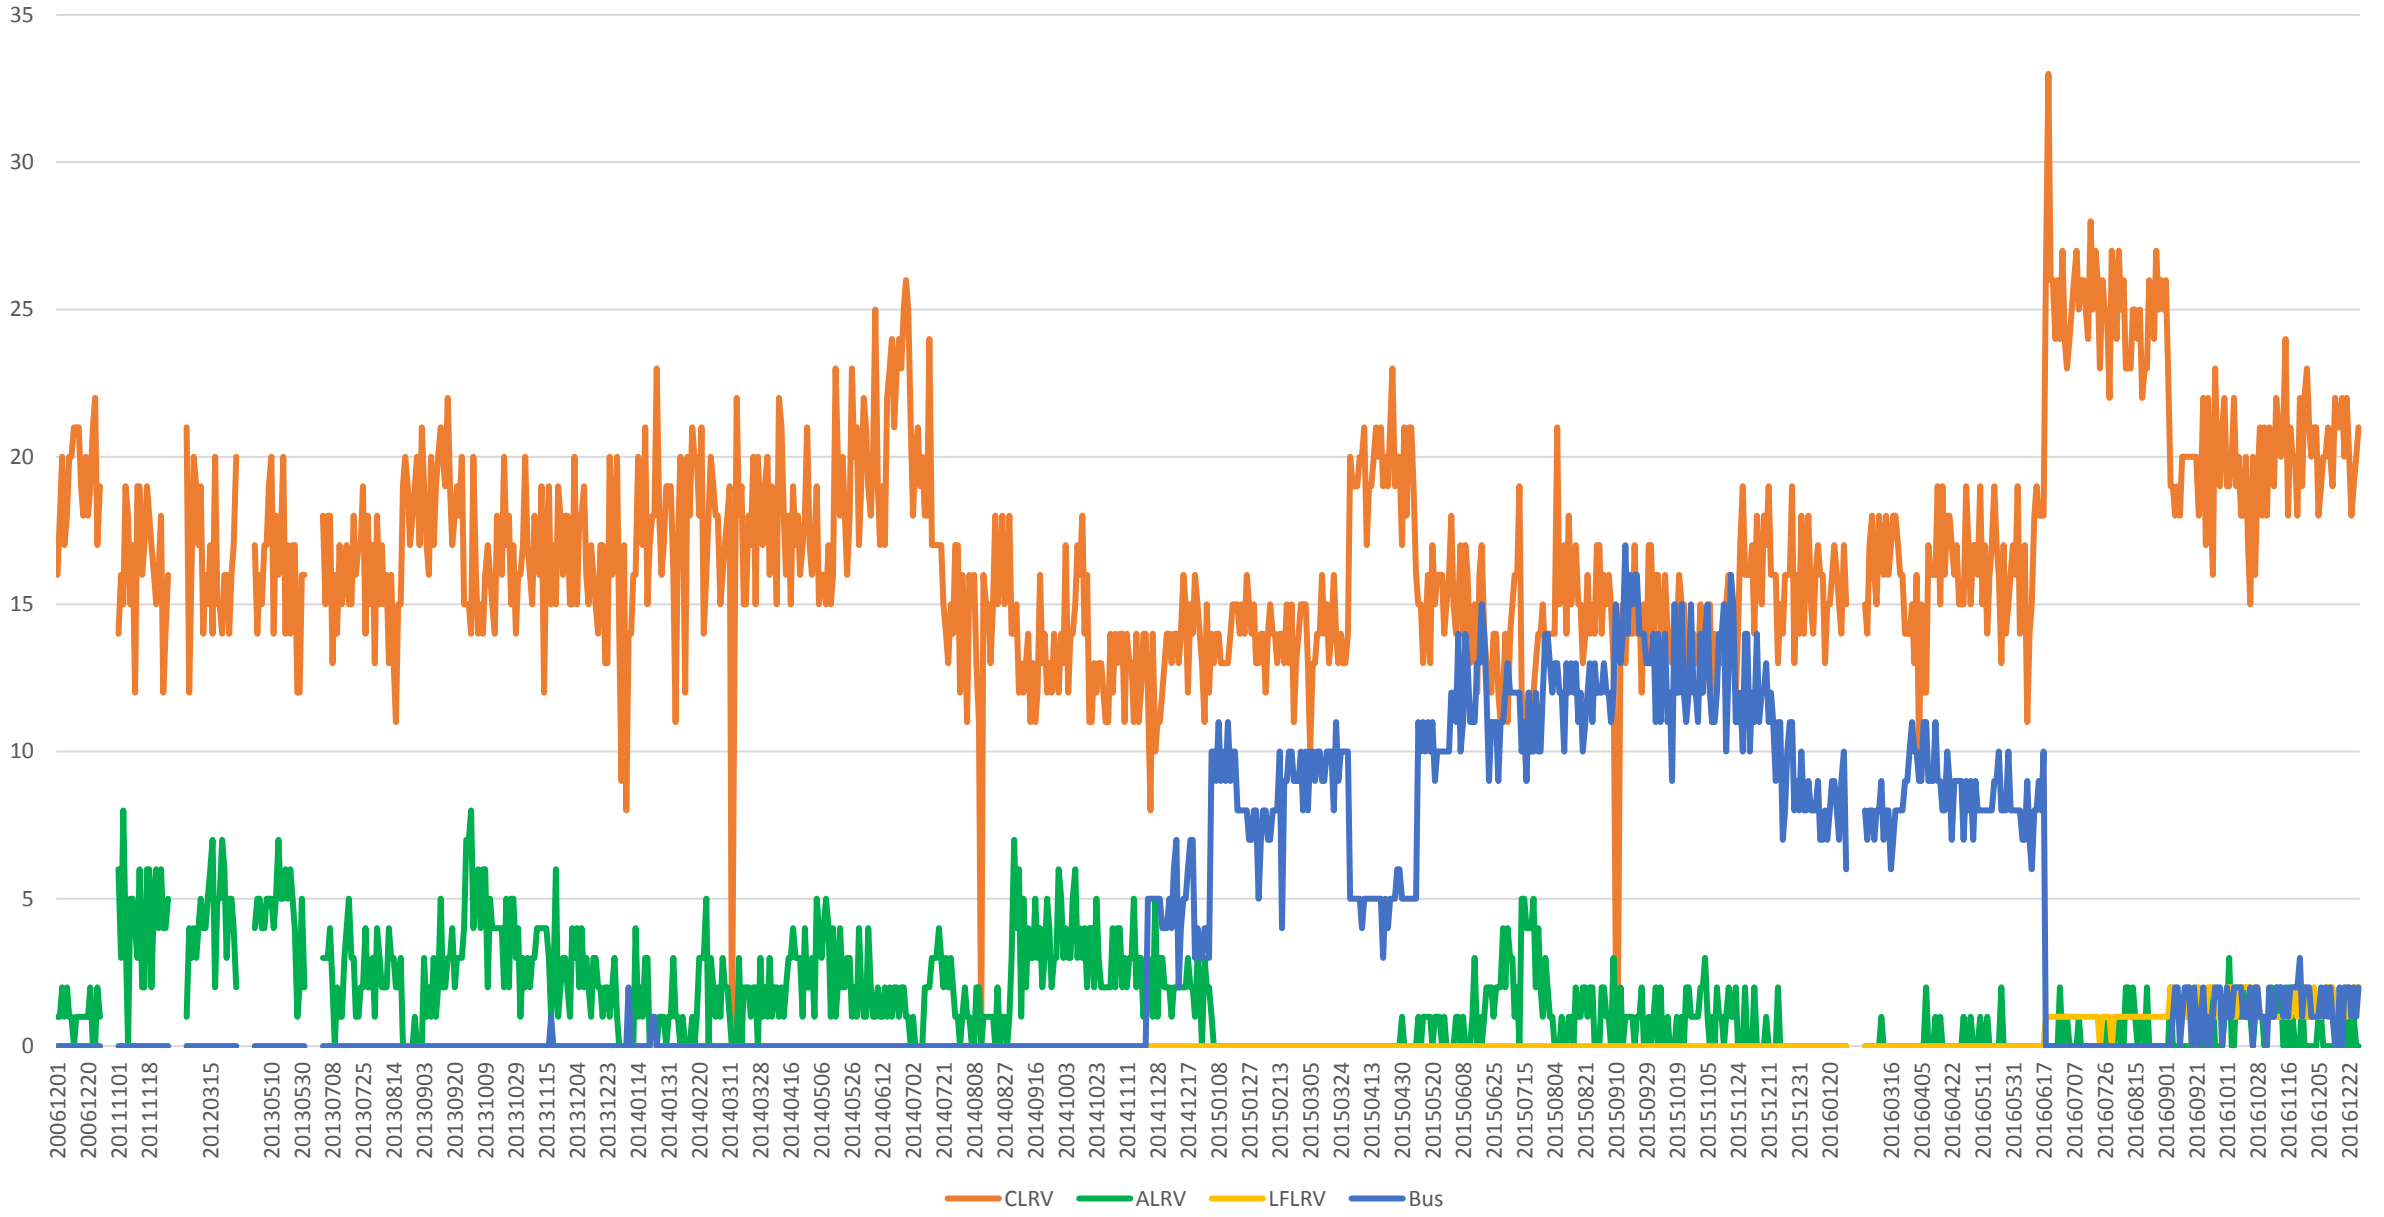

504 King Vehicle Counts at Bathurst/EB 600 to 700

504 King Capacity at Bathurst/EB 600 to 700

504 King Vehicle Counts at Bathurst/EB 700 to 800

504 King Capacity at Bathurst/EB 700 to 800

504 King Vehicle Counts at Bathurst/EB 800 to 900

504 King Capacity at Bathurst/EB 800 to 900

504 King Vehicle Counts at Bathurst/EB 900 to 1000

504 King Capacity at Bathurst/EB 900 to 1000

504 King Total Capacity at Bathurst/EB from 600 to 1000