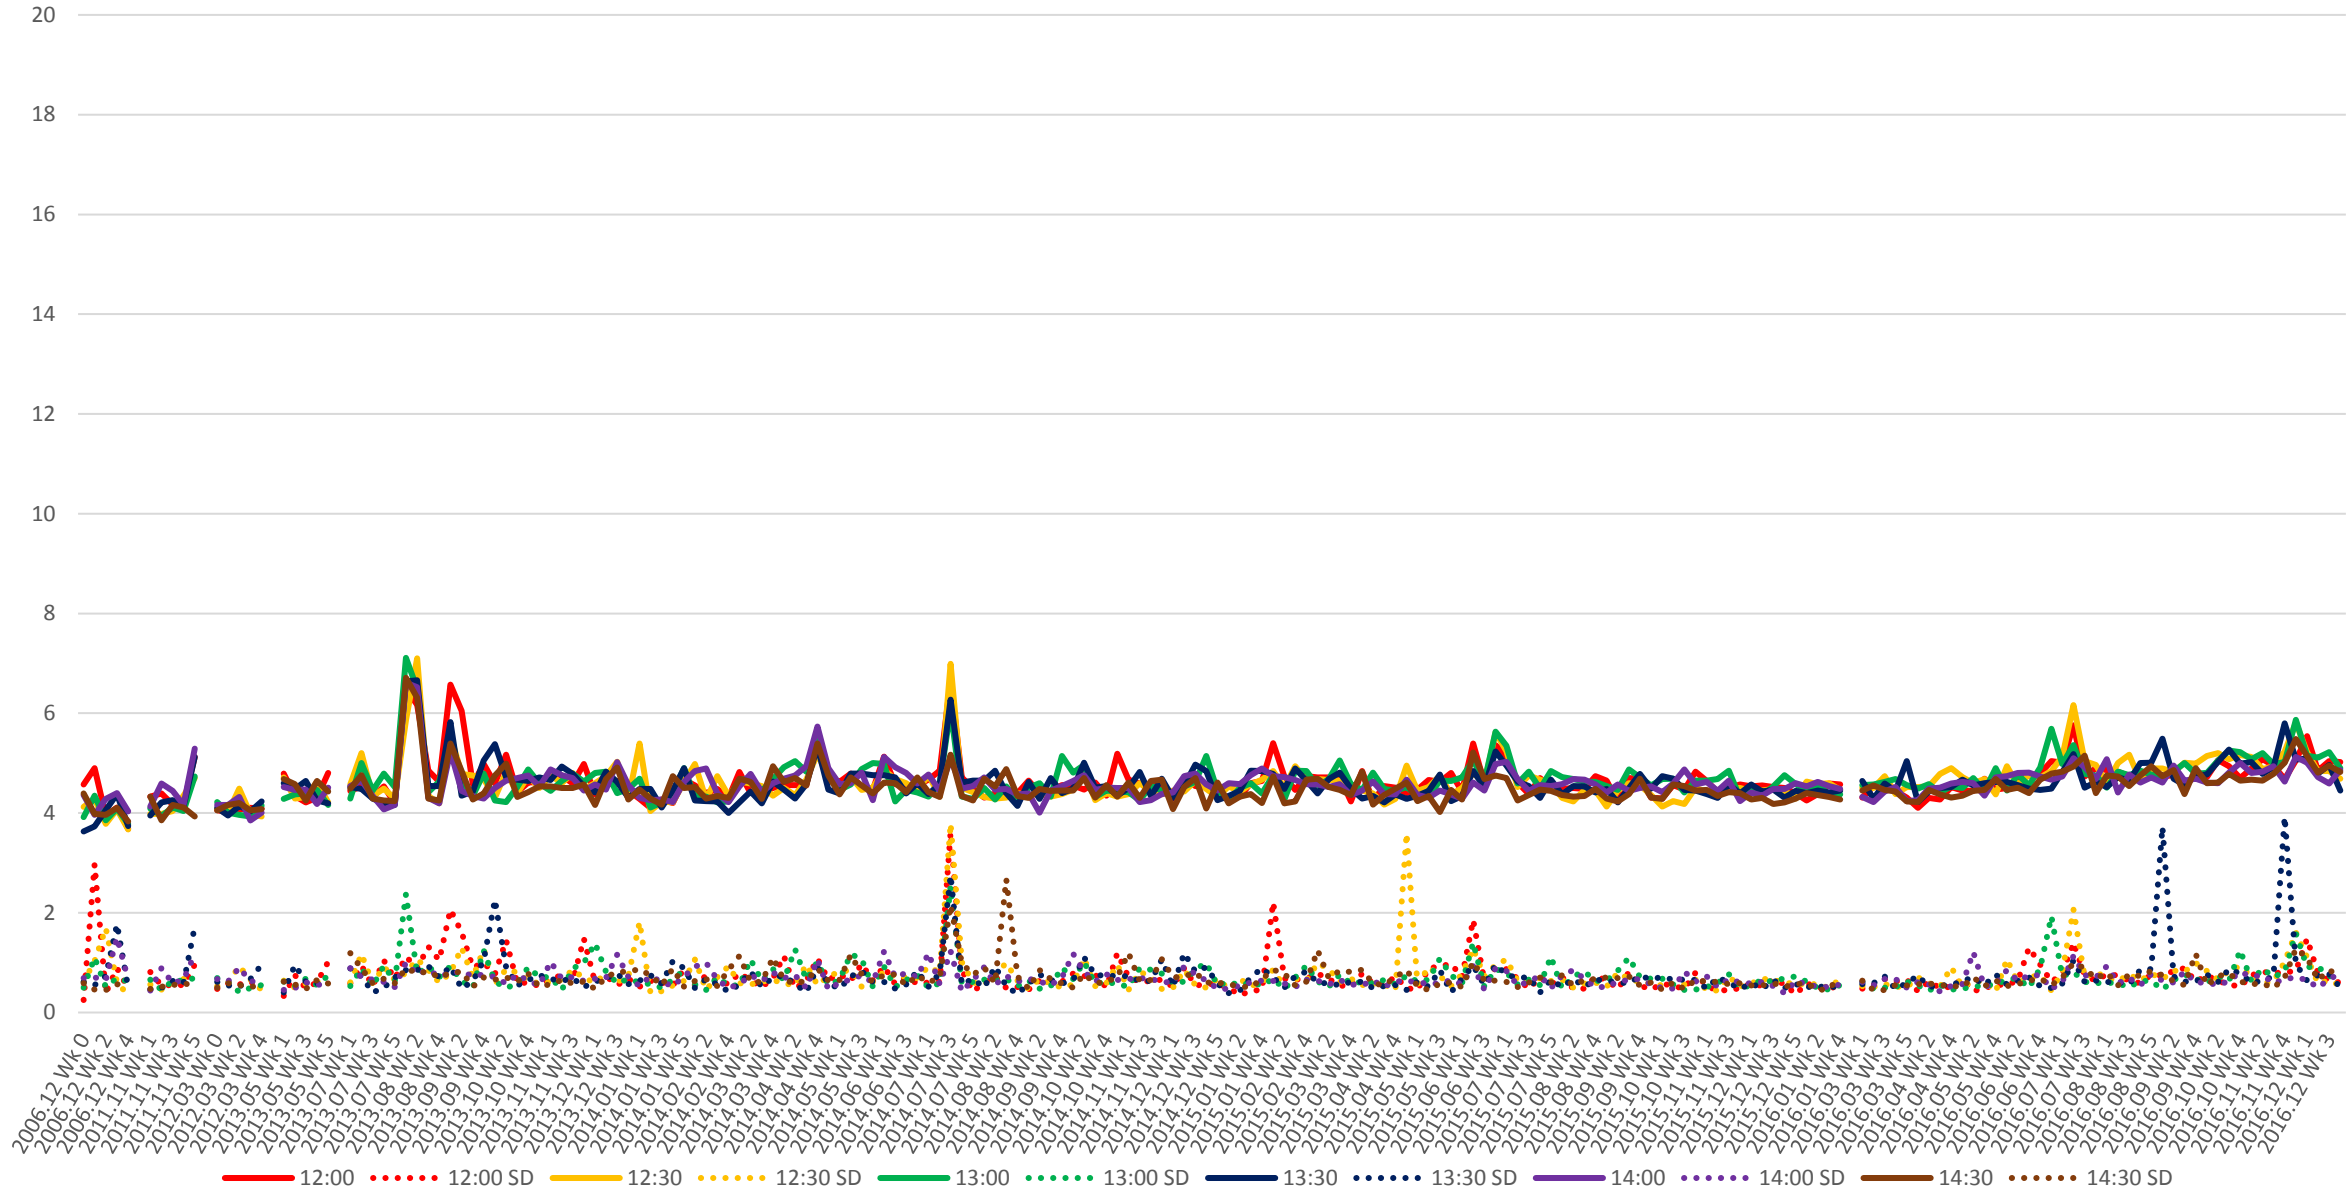

# 504 King Link Times From Dufferin To Strachan Eastbound Early Morning

# 504 King Link Times From Dufferin To Strachan Eastbound Late Morning

# 504 King Link Times From Dufferin To Strachan Eastbound Early Afternoon

504 King Link Times From Dufferin To Strachan Eastbound Late Afternoon

# 504 King Link Times From Dufferin To Strachan Eastbound Early Evening