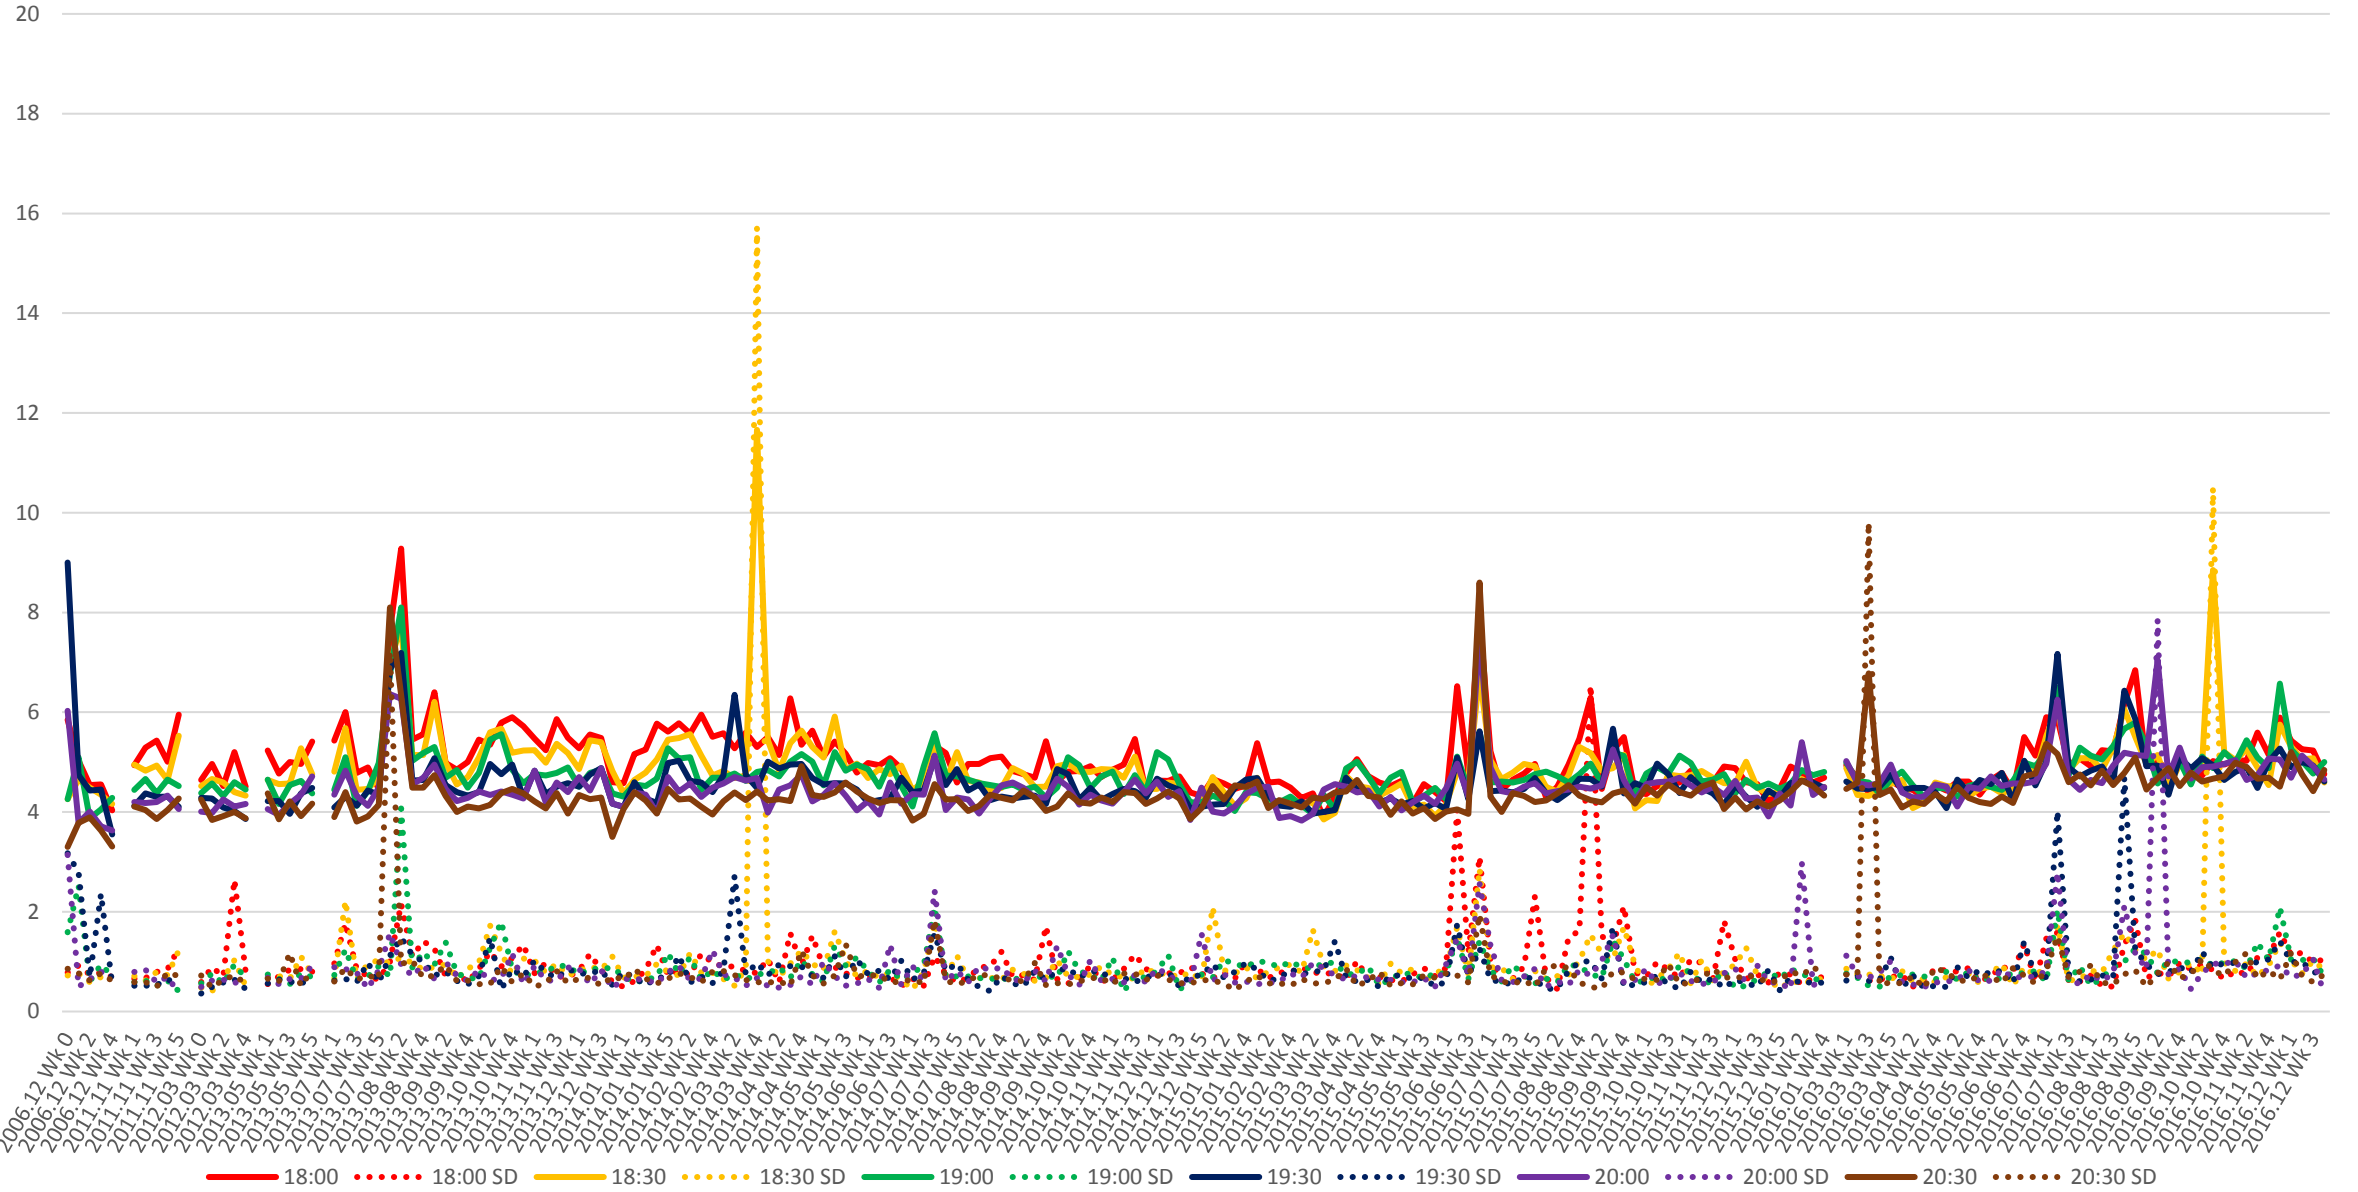

# 504 King Link Times From Dufferin To Strachan Eastbound Late Morning

# 504 King Link Times From Dufferin To Strachan Eastbound Early Afternoon

504 King Link Times From Dufferin To Strachan Eastbound Late Afternoon

# 504 King Link Times From Dufferin To Strachan Eastbound Early Evening

# 504 King Link Times From Dufferin To Strachan Eastbound Late Evening