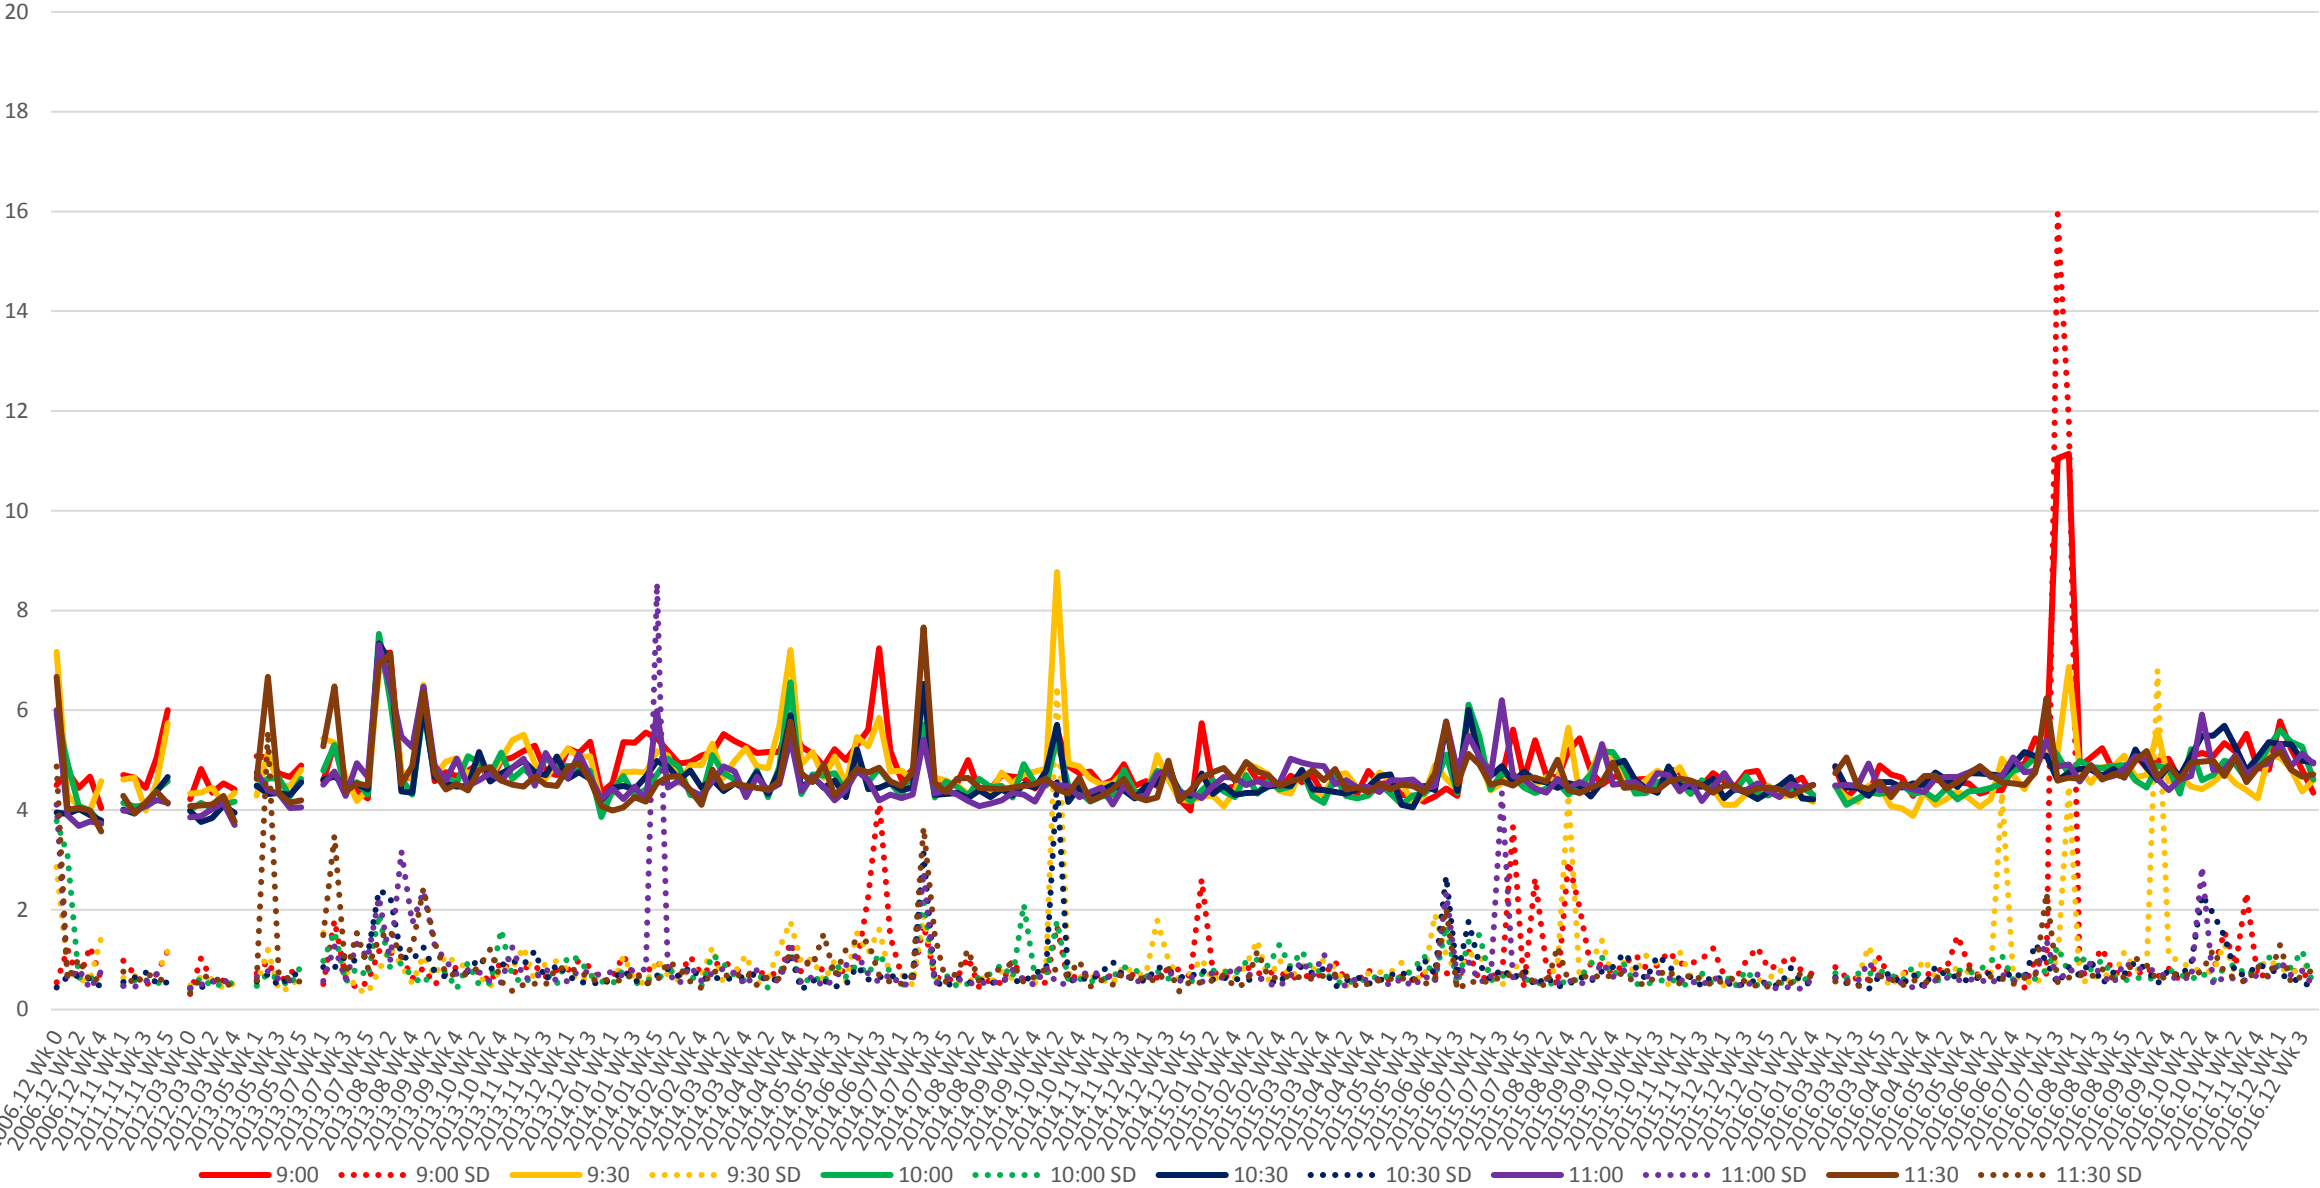

# 504 King Link Times From Dufferin To Strachan Eastbound Late Morning

# 504 King Link Times From Dufferin To Strachan Eastbound Early Afternoon

504 King Link Times From Dufferin To Strachan Eastbound Late Afternoon

# 504 King Link Times From Dufferin To Strachan Eastbound Early Evening

# 504 King Link Times From Dufferin To Strachan Eastbound Late Evening