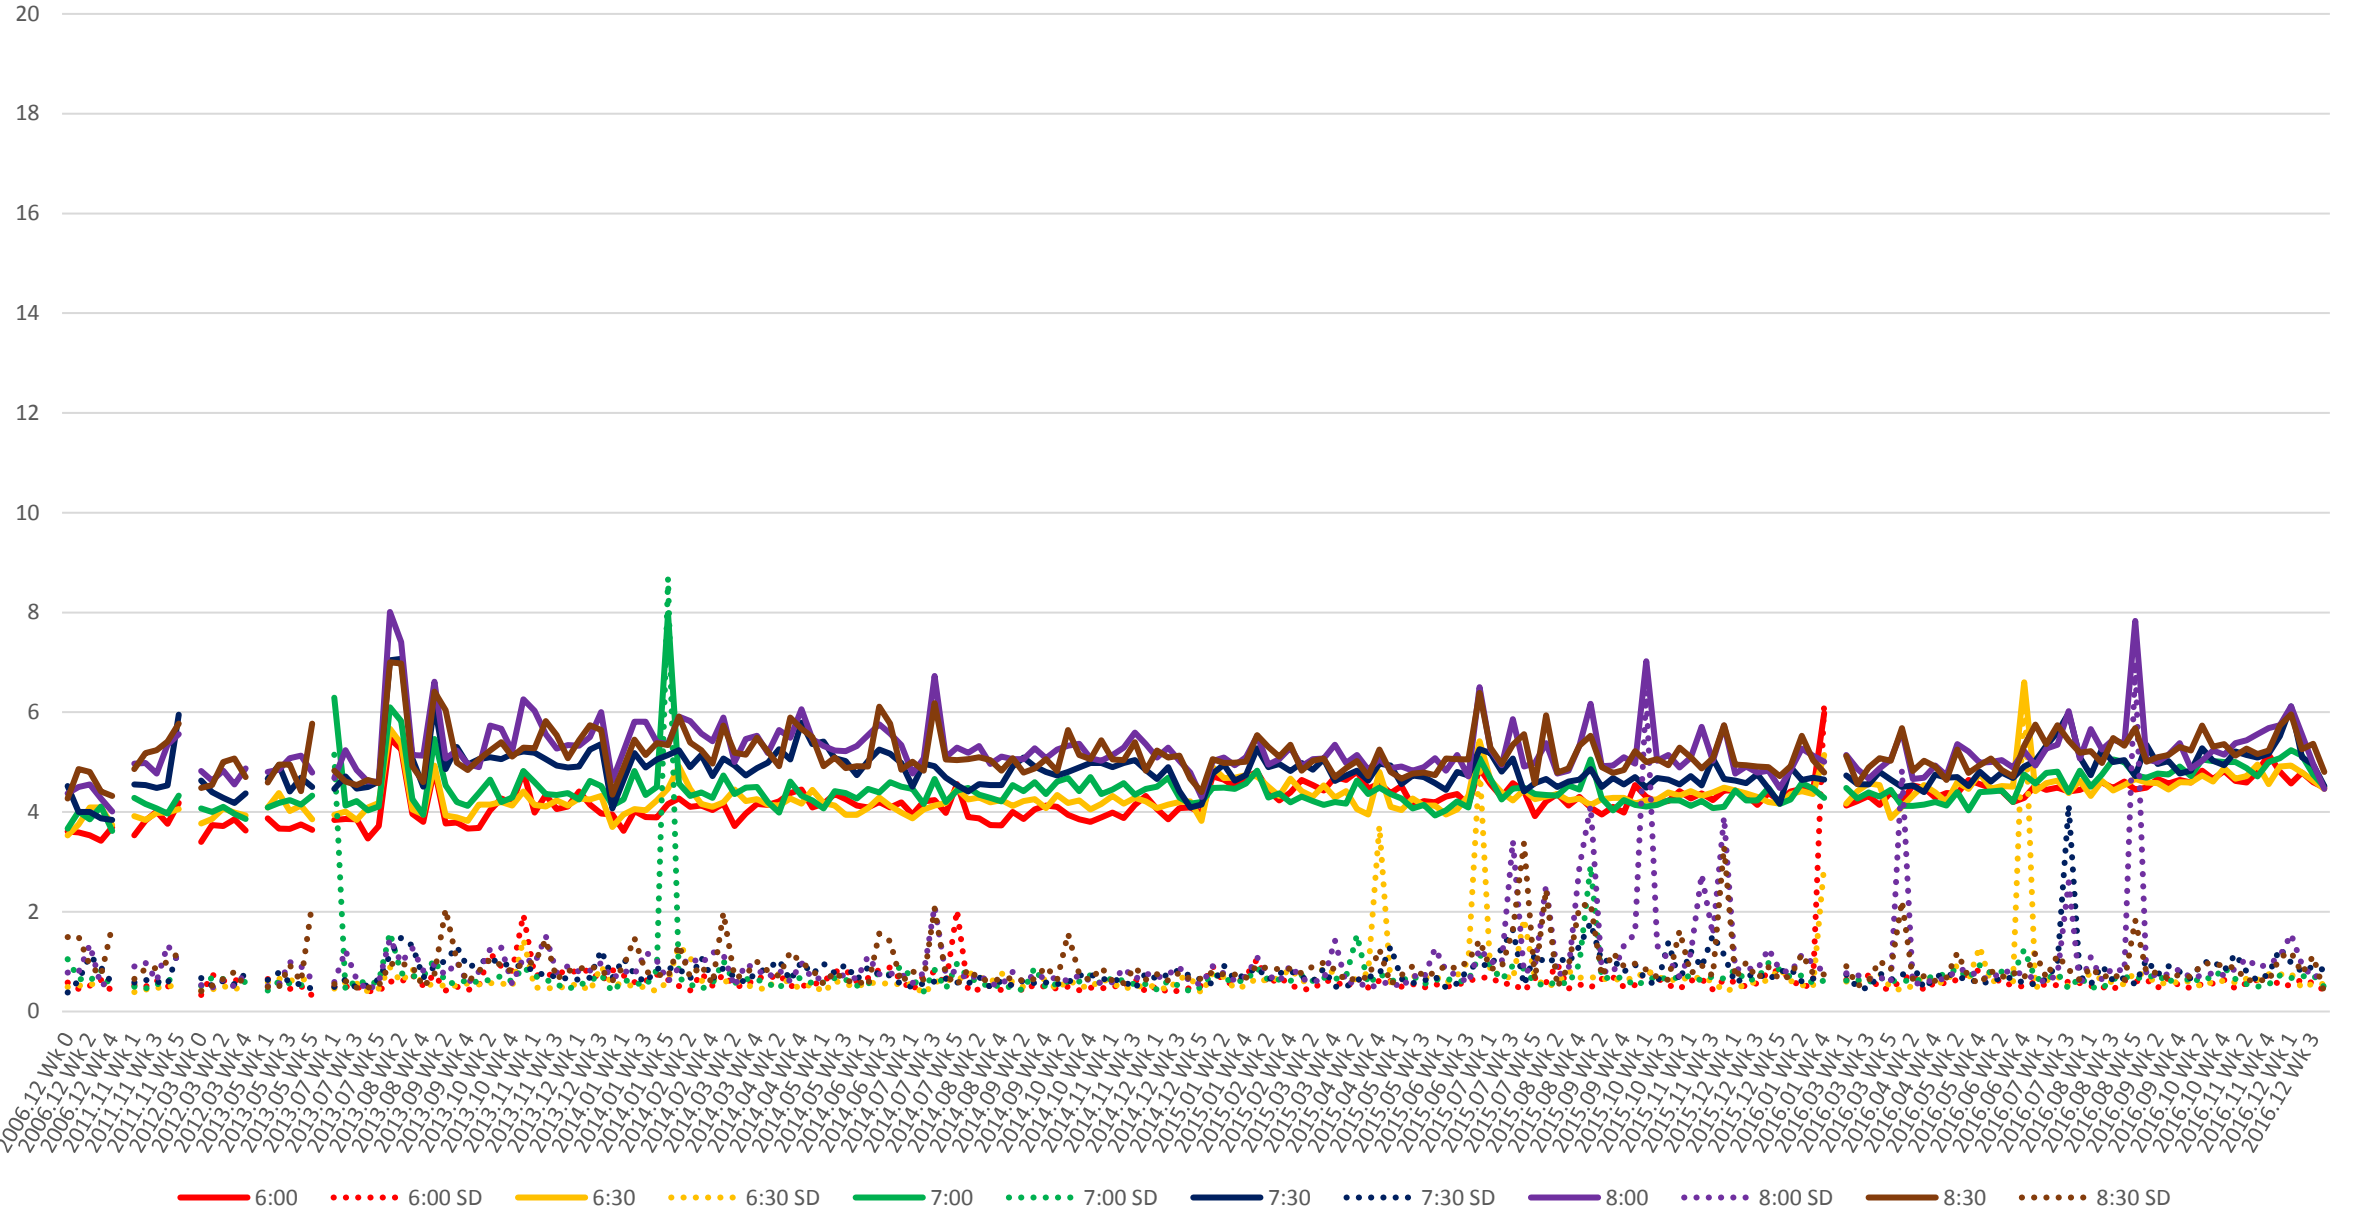

# 504 King Link Times From Dufferin To Strachan Eastbound Early Morning

# 504 King Link Times From Dufferin To Strachan Eastbound Late Morning

# 504 King Link Times From Dufferin To Strachan Eastbound Early Afternoon

504 King Link Times From Dufferin To Strachan Eastbound Late Afternoon

# 504 King Link Times From Dufferin To Strachan Eastbound Early Evening