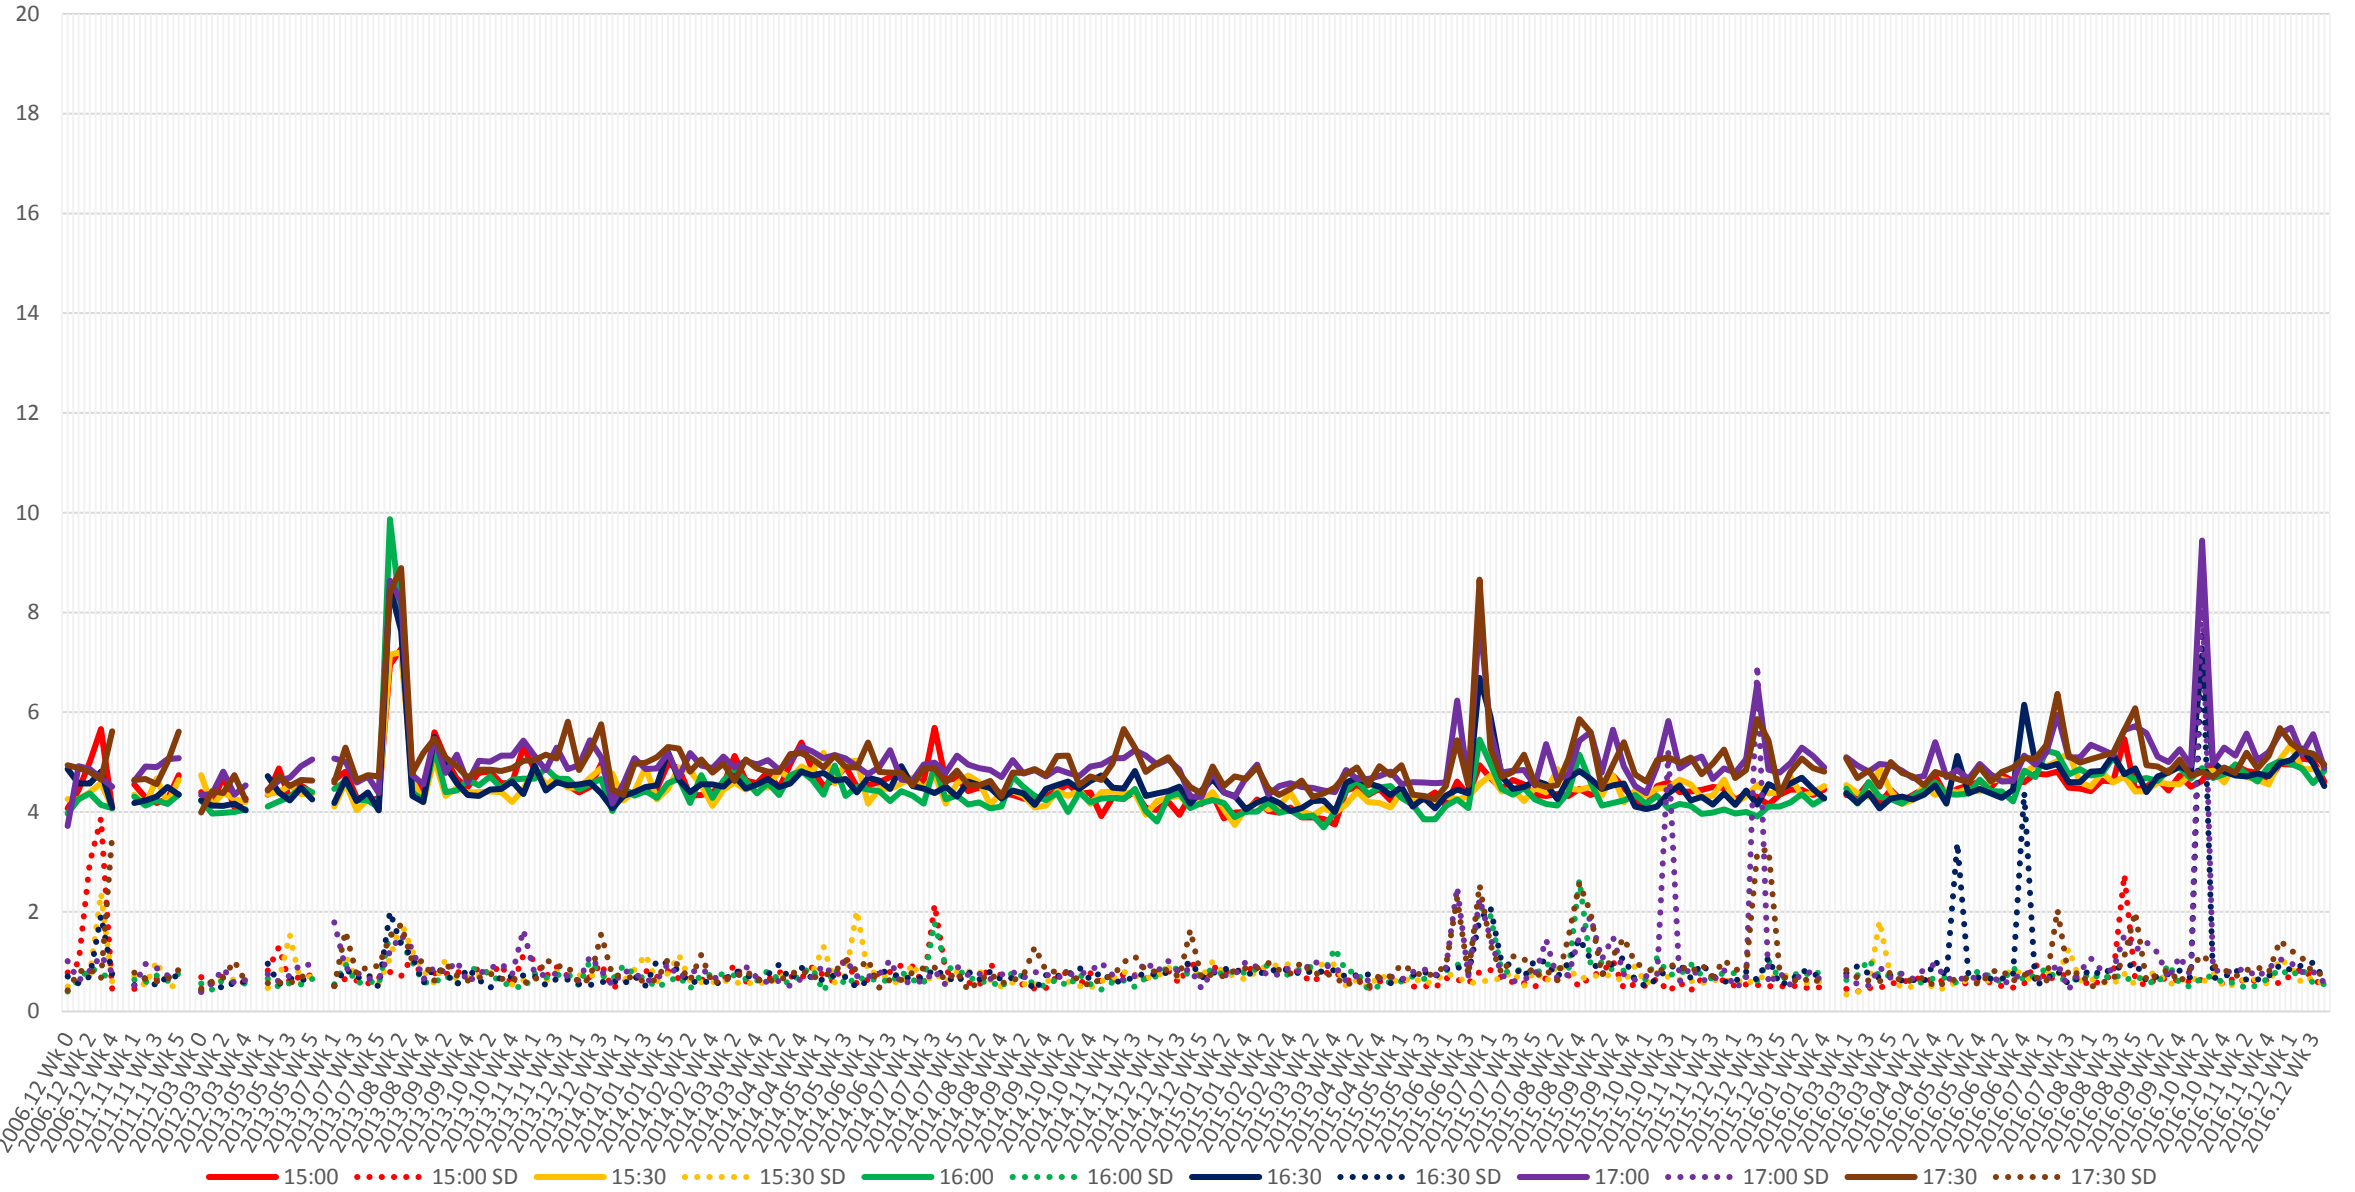

# 504 King Link Times From Dufferin To Strachan Eastbound Early Morning

# 504 King Link Times From Dufferin To Strachan Eastbound Late Morning

# 504 King Link Times From Dufferin To Strachan Eastbound Early Afternoon

504 King Link Times From Dufferin To Strachan Eastbound Late Afternoon

# 504 King Link Times From Dufferin To Strachan Eastbound Early Evening