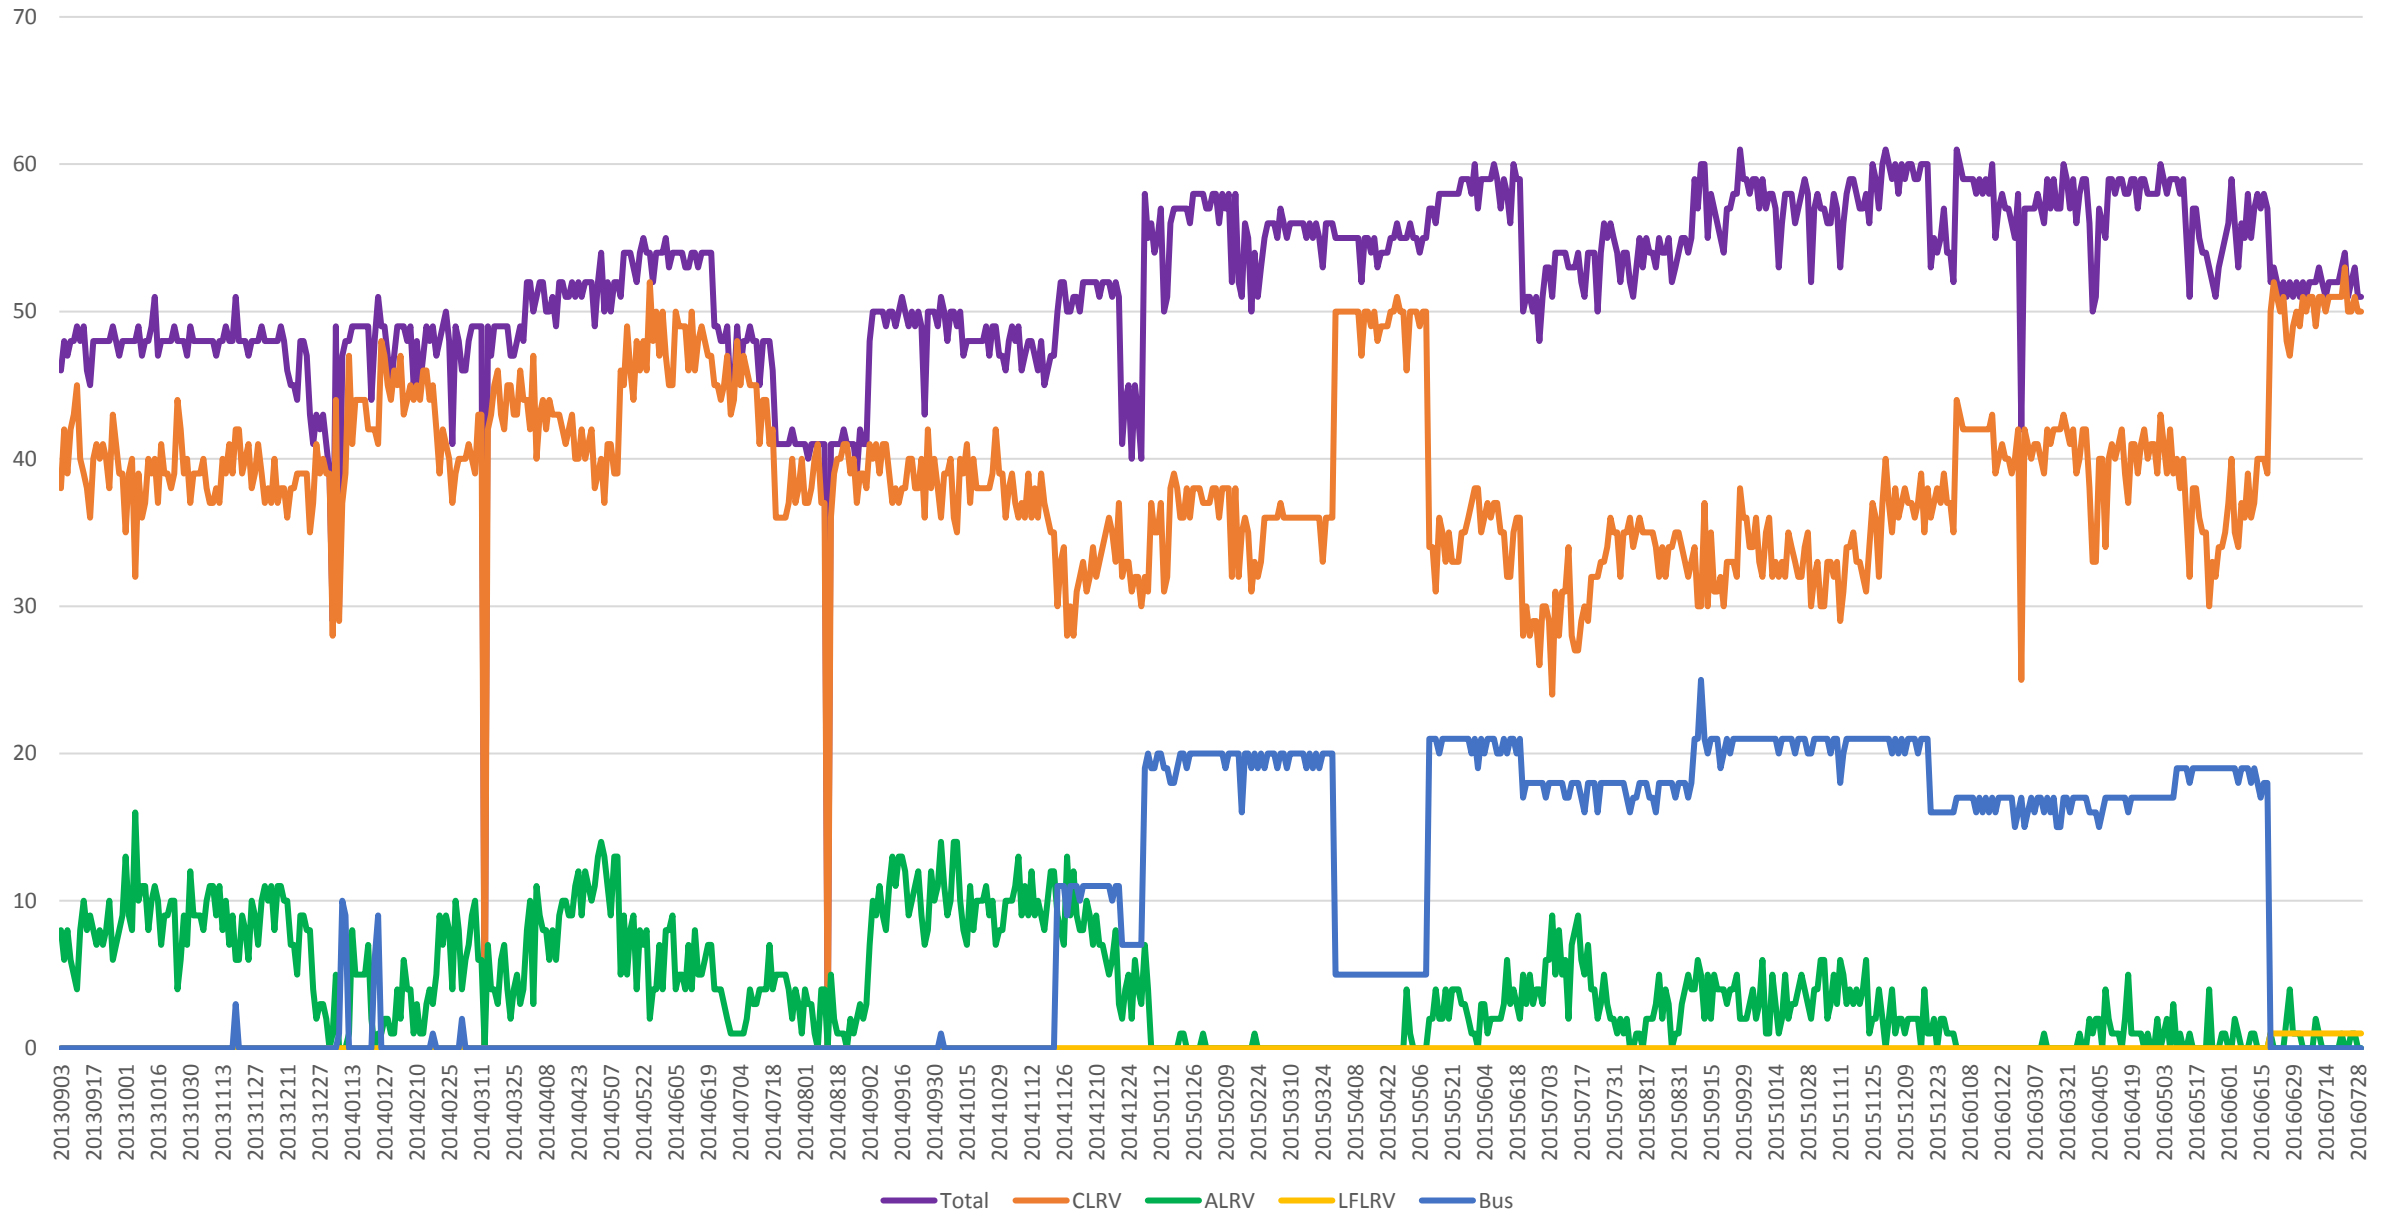

King Street Vehicles In Service AM Peak

King Street Vehicles In Service PM Peak