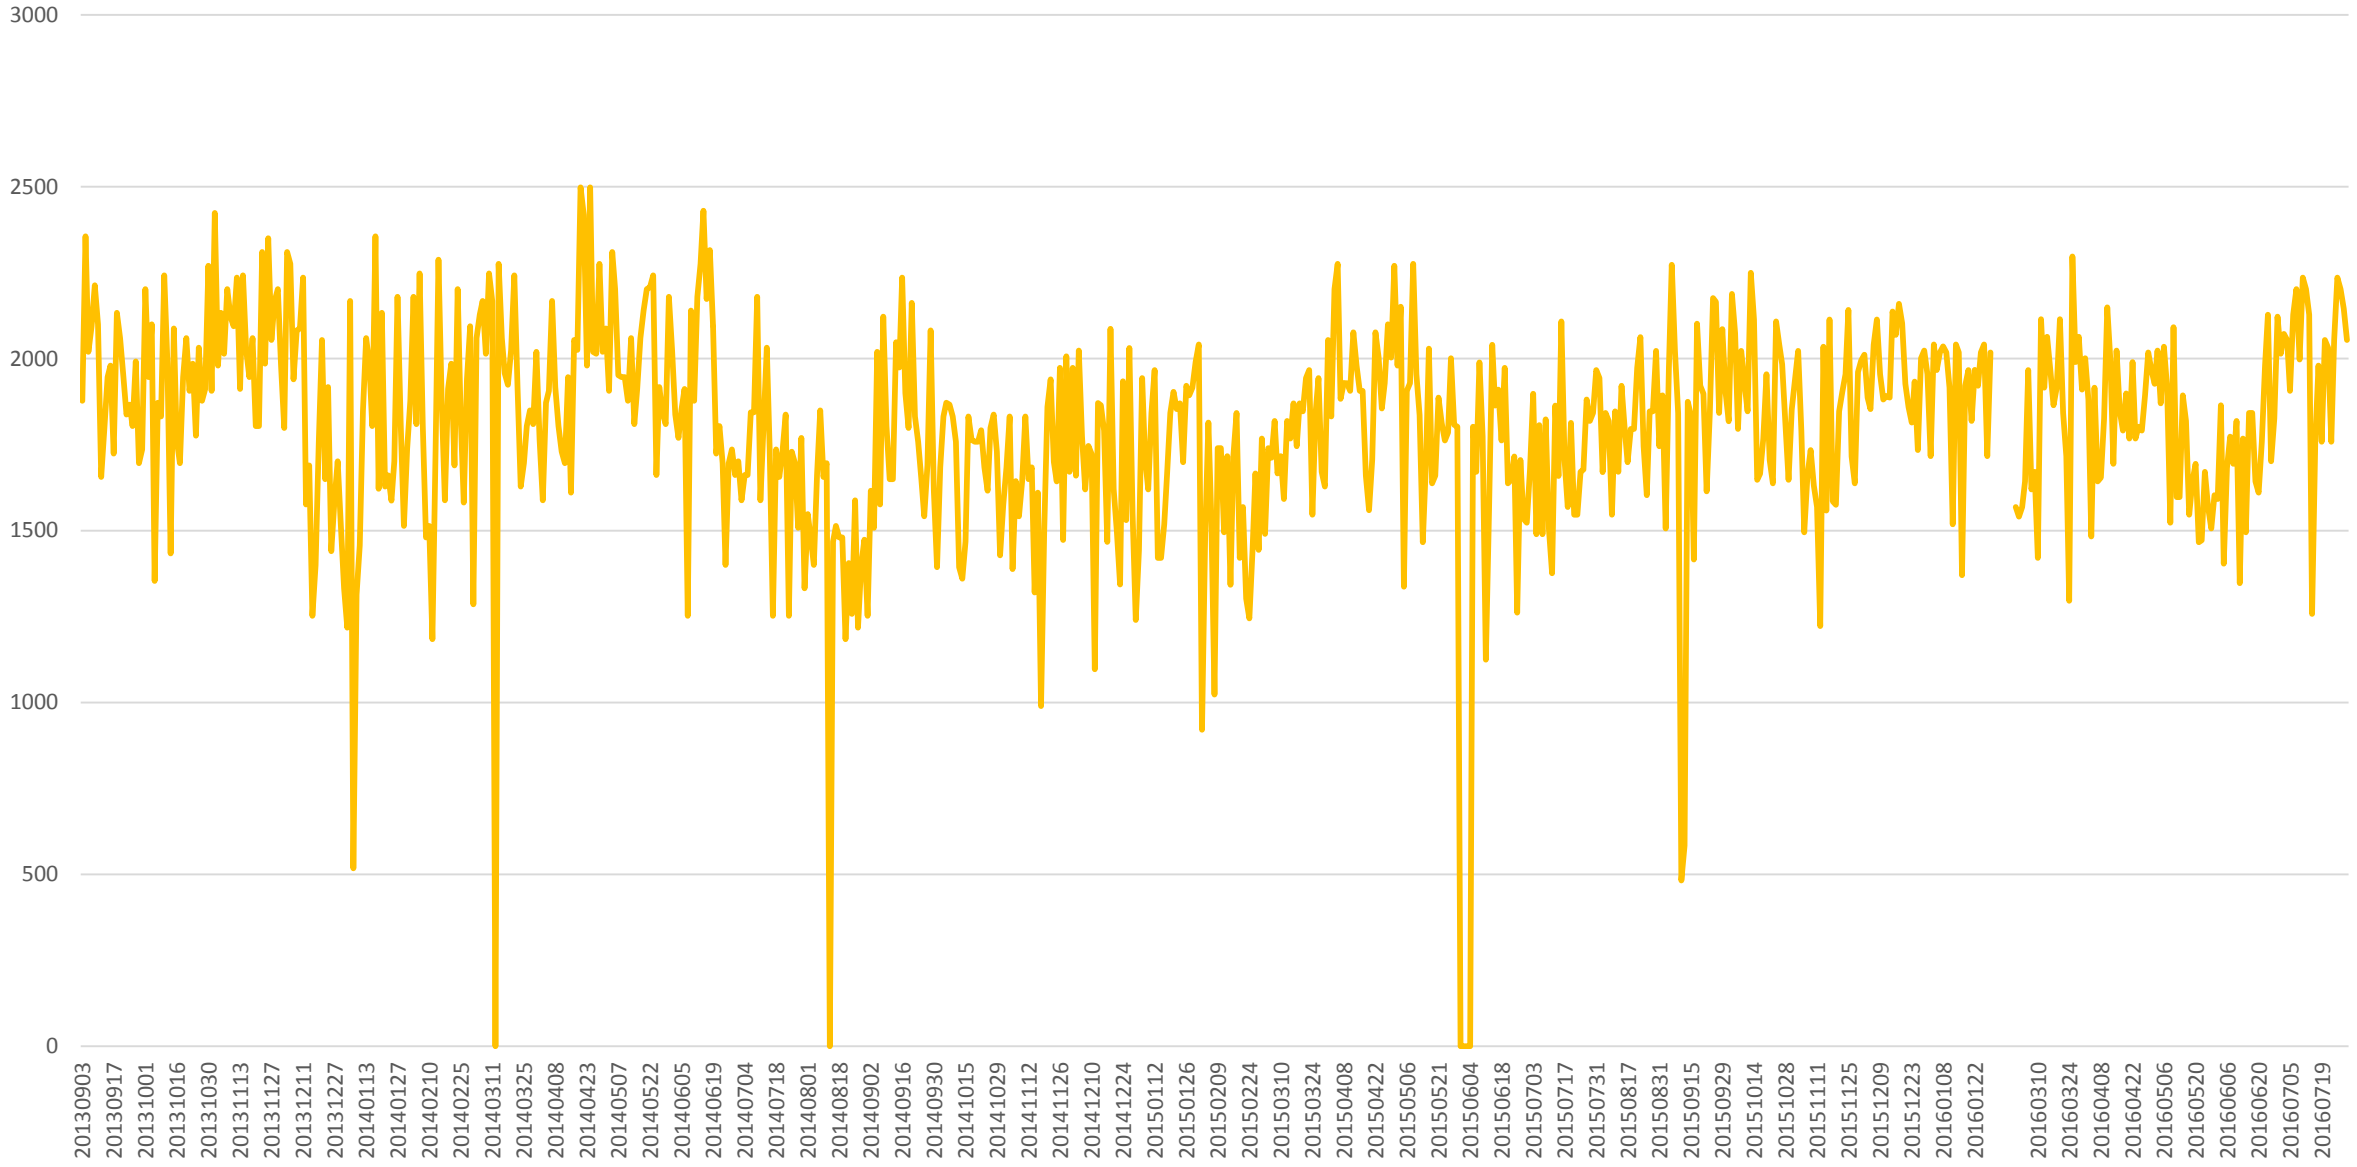

504 King Vehicle Counts at Bathurst/EB 600 to 700

504 King Capacity at Bathurst/EB 600 to 700

504 King Vehicle Counts at Bathurst/EB 700 to 800

504 King Capacity at Bathurst/EB 700 to 800

7-8 AM

504 King Vehicle Counts at Bathurst/EB 800 to 900

504 King Capacity at Bathurst/EB 800 to 900

8-9 AM

504 King Vehicle Counts at Bathurst/EB 900 to 1000

504 King Capacity at Bathurst/EB 900 to 1000

9-10 AM

504 King Total Capacity at Bathurst/EB from 600 to 1000