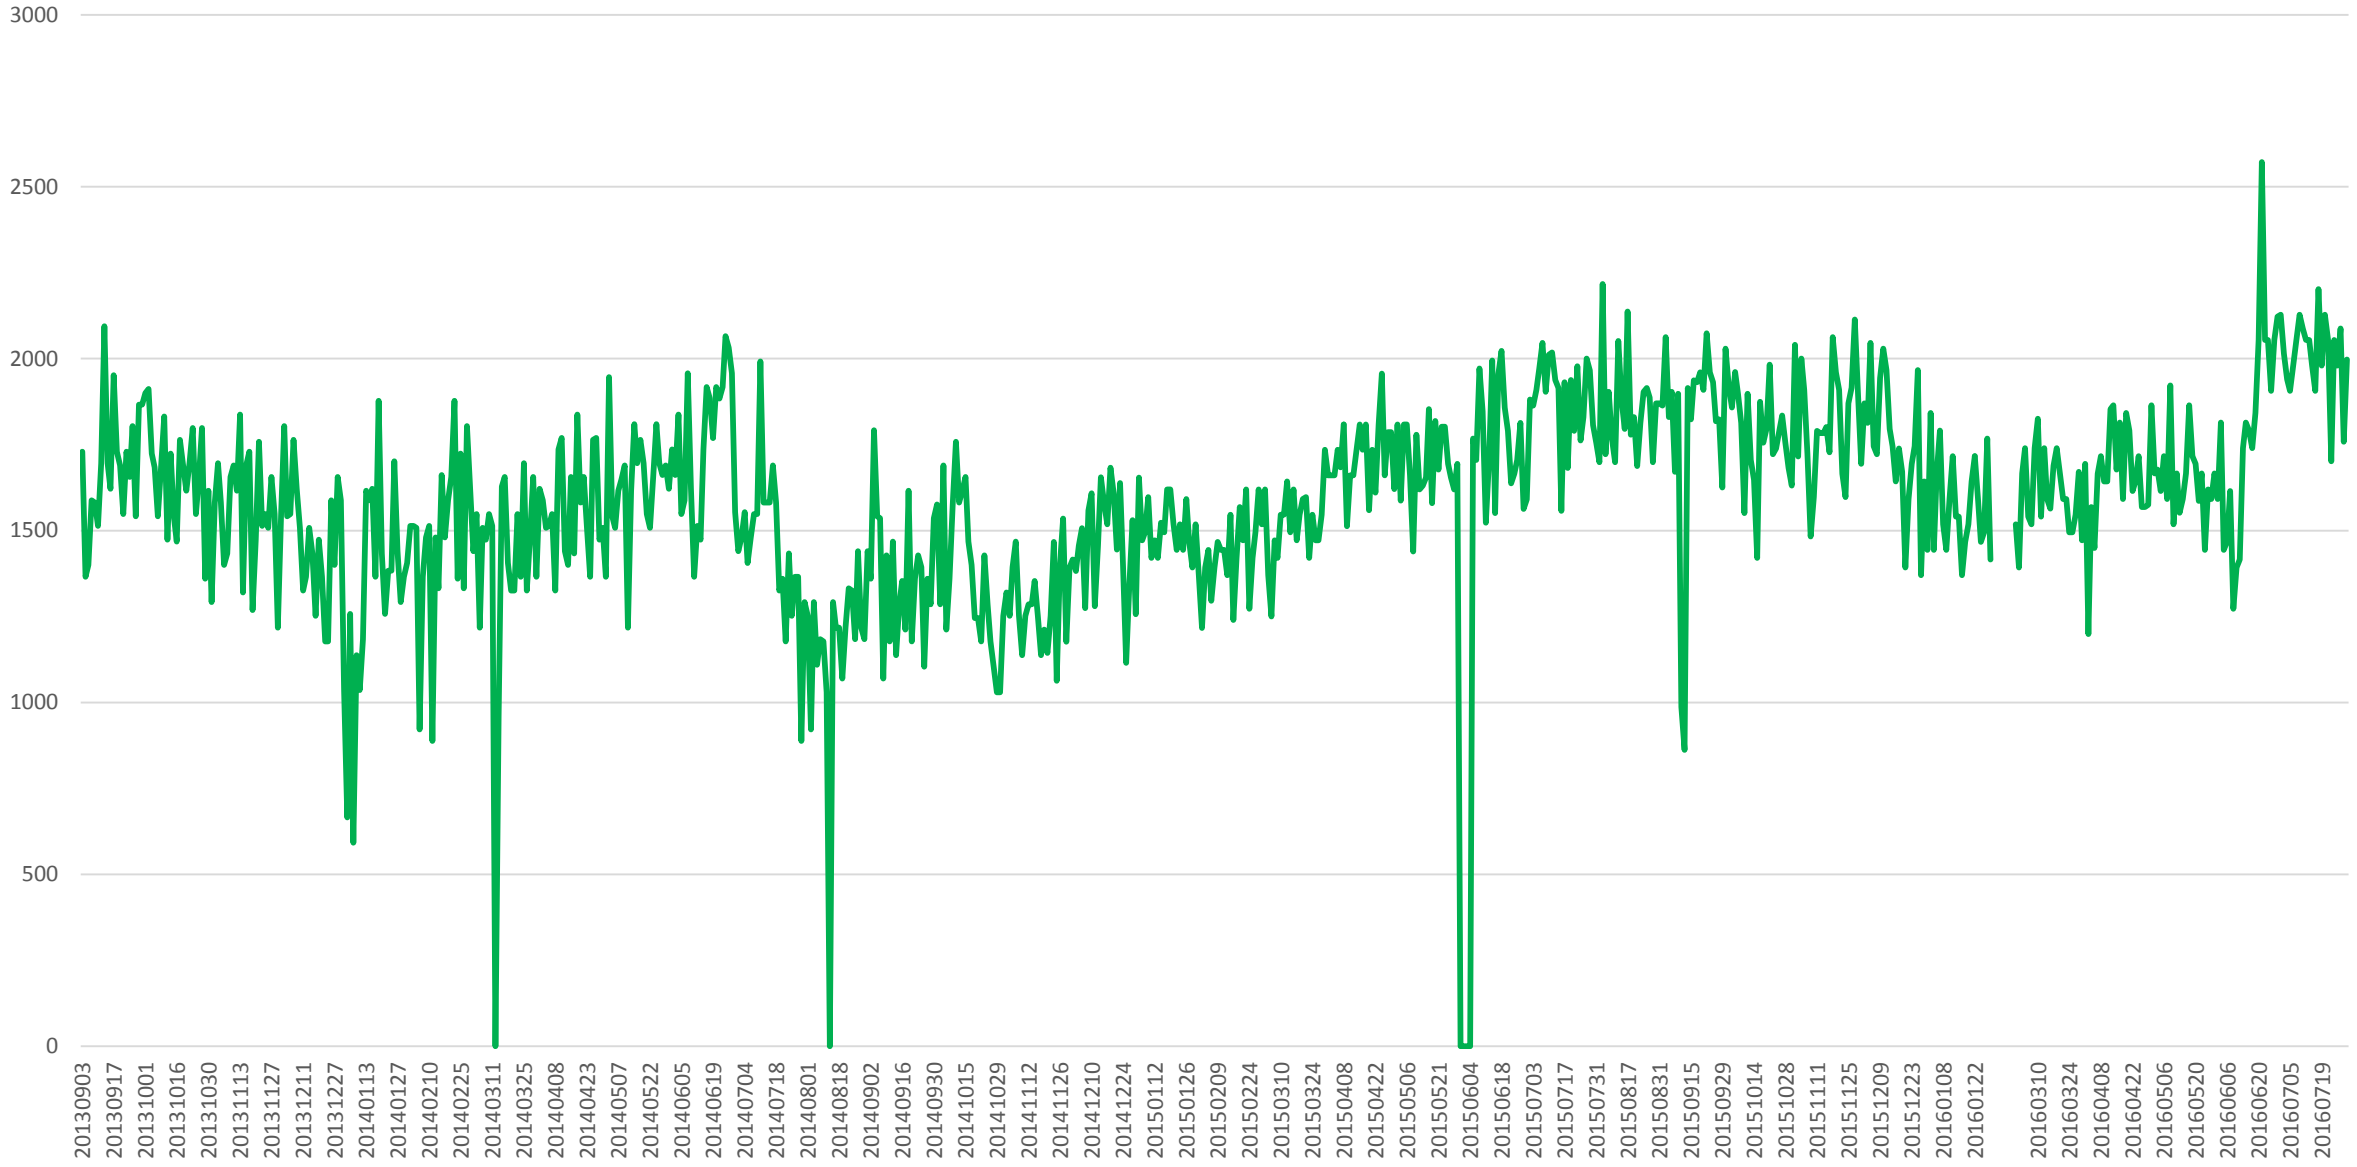

504 King Vehicle Counts at Bathurst/EB 600 to 700

504 King Capacity at Bathurst/EB 600 to 700

504 King Vehicle Counts at Bathurst/EB 700 to 800

504 King Capacity at Bathurst/EB 700 to 800

7-8 AM

504 King Vehicle Counts at Bathurst/EB 800 to 900

504 King Capacity at Bathurst/EB 800 to 900

8-9 AM

504 King Vehicle Counts at Bathurst/EB 900 to 1000

504 King Capacity at Bathurst/EB 900 to 1000

9-10 AM

504 King Total Capacity at Bathurst/EB from 600 to 1000