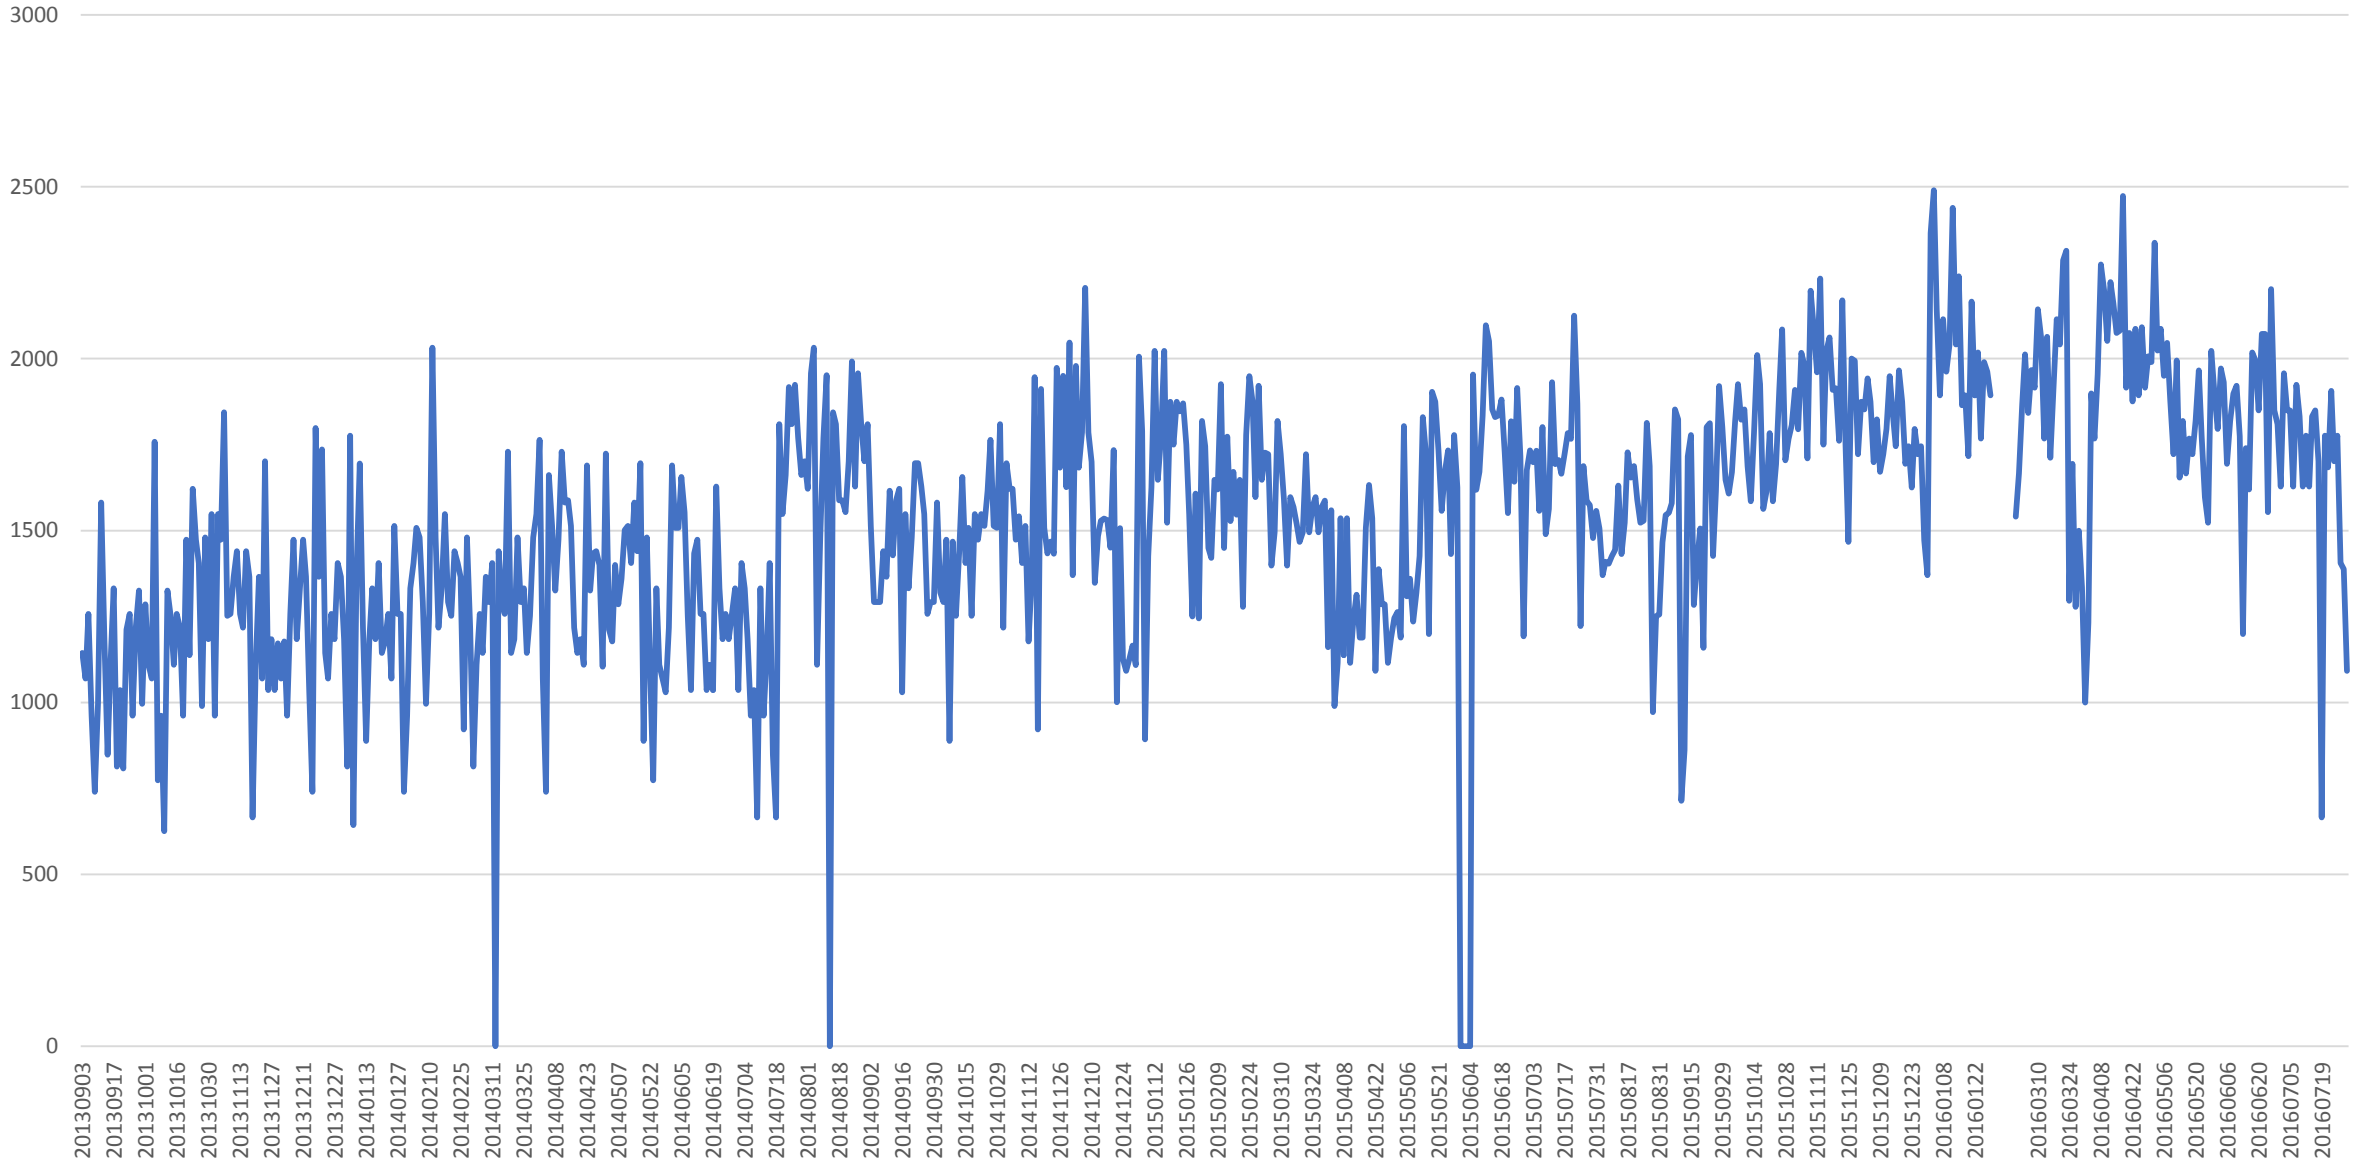

504 King Vehicle Counts at Bathurst/EB 600 to 700

504 King Capacity at Bathurst/EB 600 to 700

504 King Vehicle Counts at Bathurst/EB 700 to 800

504 King Capacity at Bathurst/EB 700 to 800

7-8 AM

504 King Vehicle Counts at Bathurst/EB 800 to 900

504 King Capacity at Bathurst/EB 800 to 900

8-9 AM

504 King Vehicle Counts at Bathurst/EB 900 to 1000

504 King Capacity at Bathurst/EB 900 to 1000

9-10 AM

504 King Total Capacity at Bathurst/EB from 600 to 1000