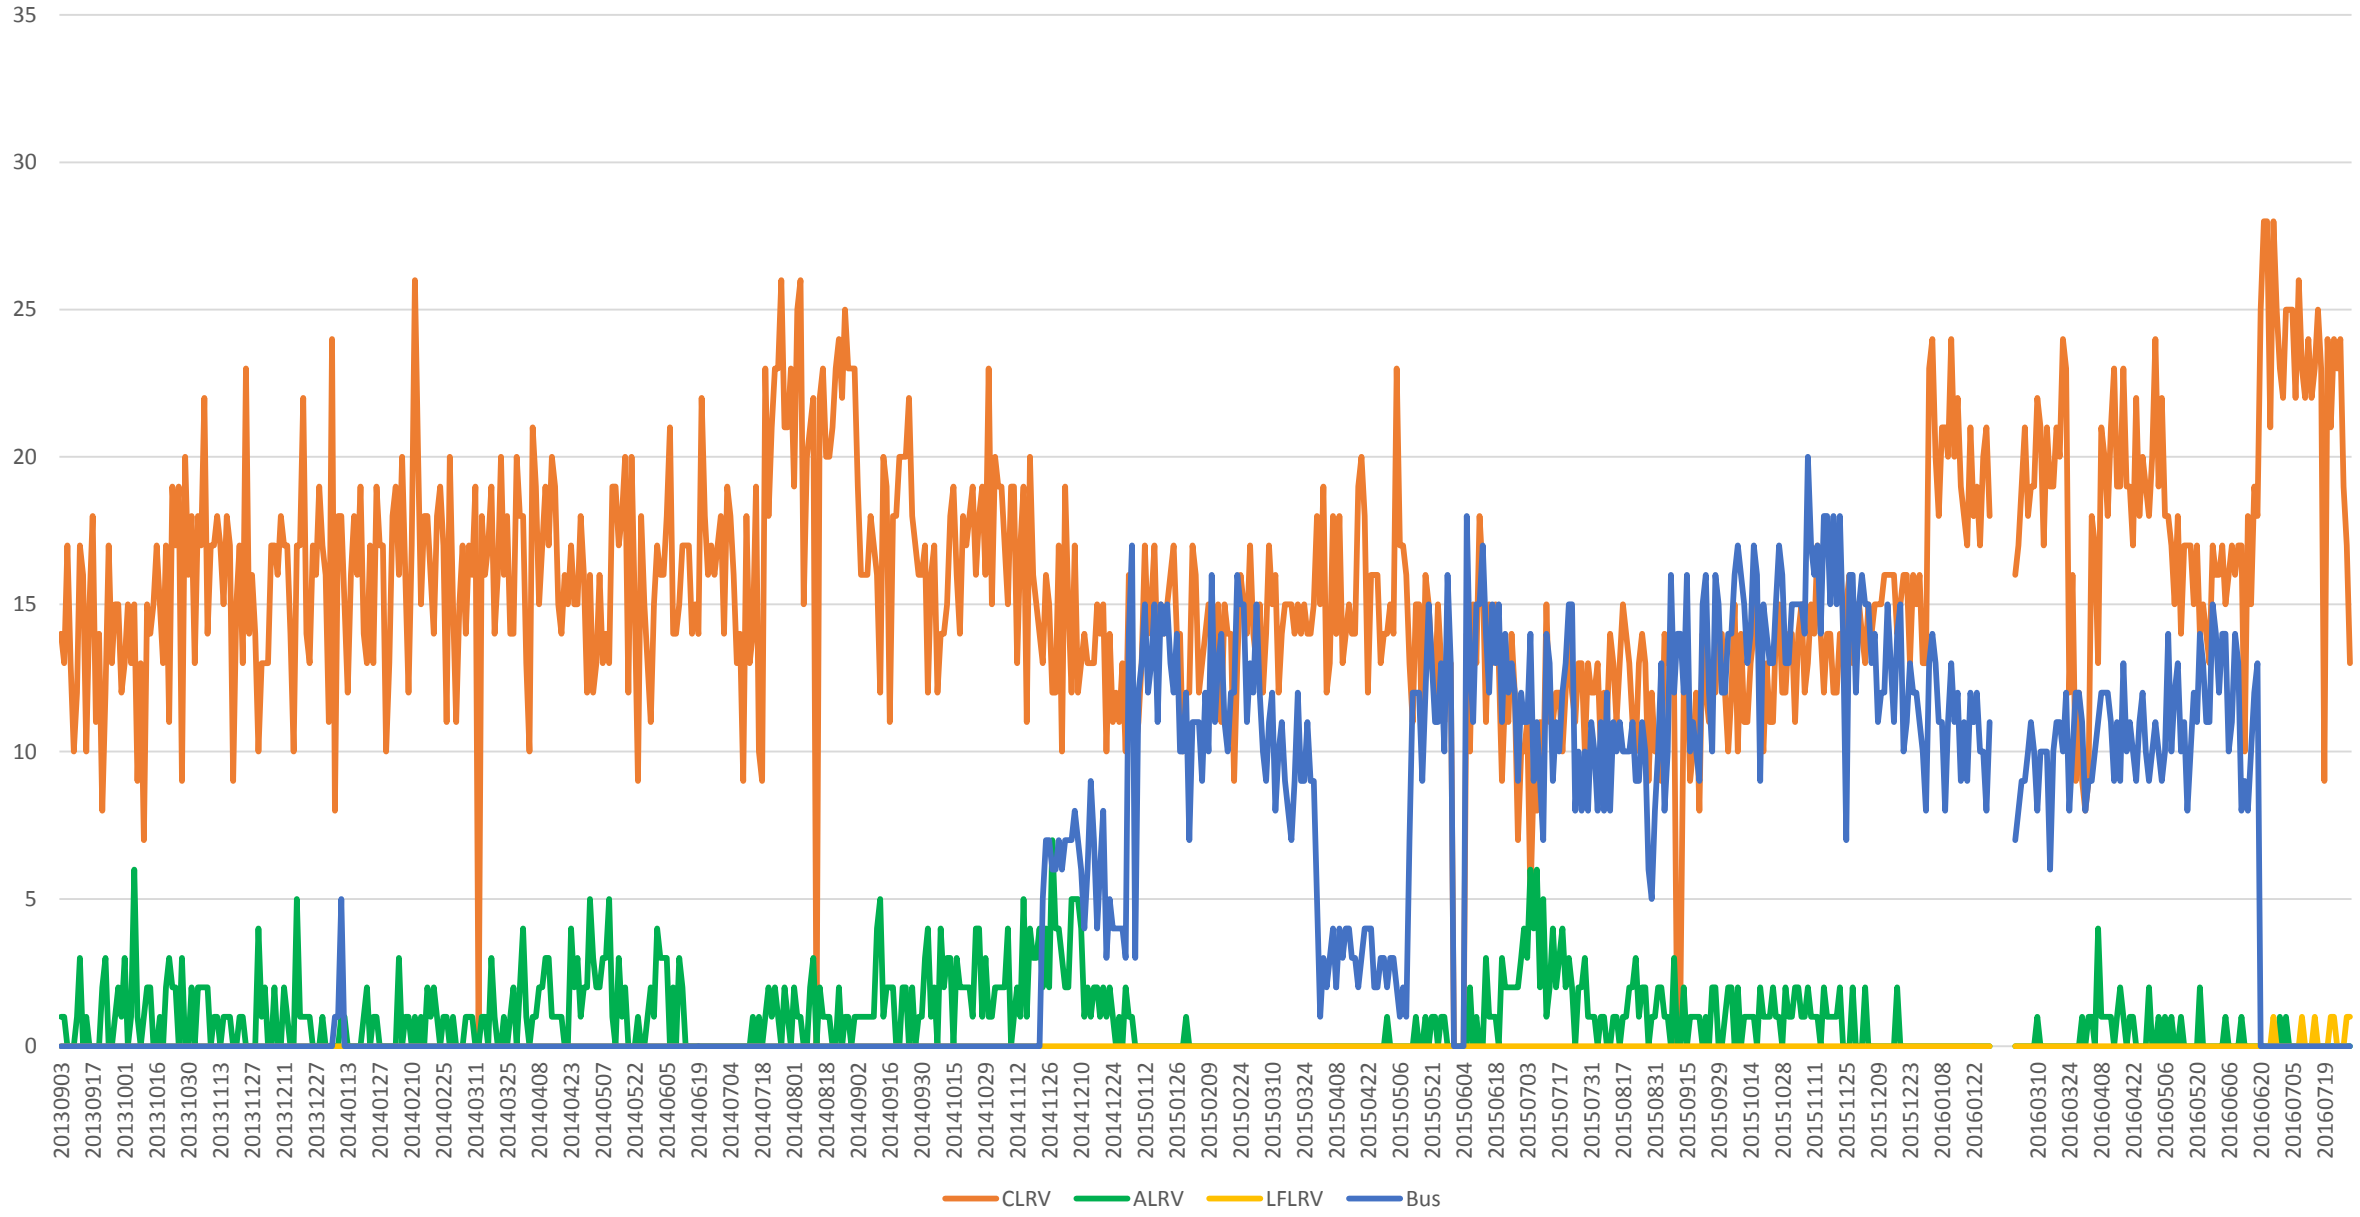

504 King Vehicle Counts at Bathurst/EB 600 to 700

504 King Capacity at Bathurst/EB 600 to 700

504 King Vehicle Counts at Bathurst/EB 700 to 800

504 King Capacity at Bathurst/EB 700 to 800

7-8 AM

504 King Vehicle Counts at Bathurst/EB 800 to 900

504 King Capacity at Bathurst/EB 800 to 900

8-9 AM

504 King Vehicle Counts at Bathurst/EB 900 to 1000

504 King Capacity at Bathurst/EB 900 to 1000

9-10 AM

504 King Total Capacity at Bathurst/EB from 600 to 1000