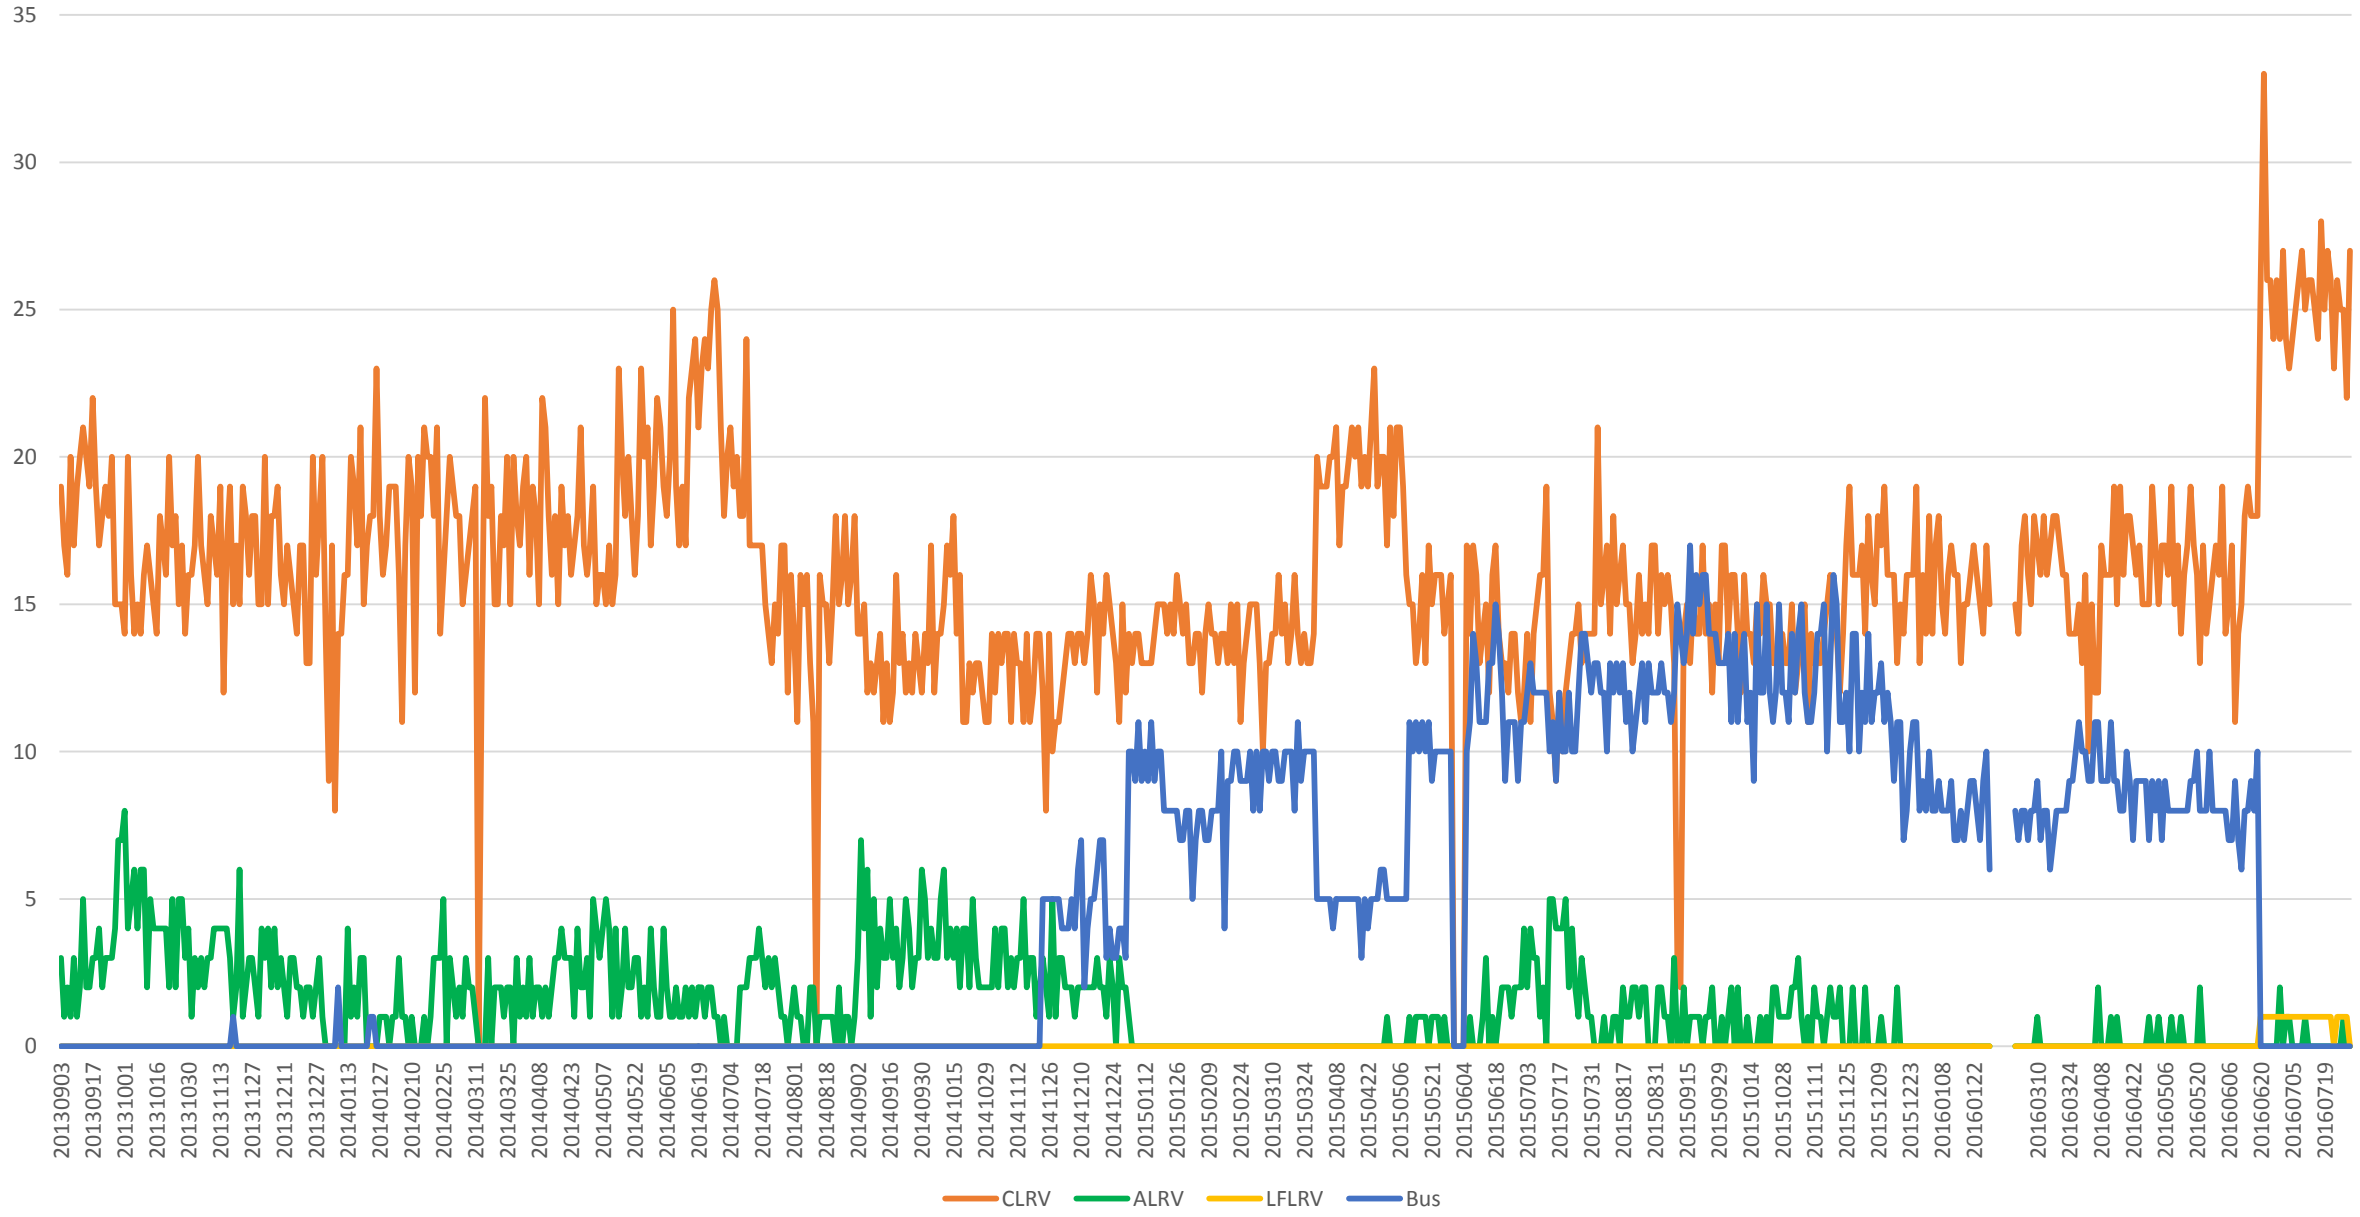

504 King Vehicle Counts at Bathurst/EB 600 to 700

504 King Capacity at Bathurst/EB 600 to 700

504 King Vehicle Counts at Bathurst/EB 700 to 800

504 King Capacity at Bathurst/EB 700 to 800

7-8 AM

504 King Vehicle Counts at Bathurst/EB 800 to 900

504 King Capacity at Bathurst/EB 800 to 900

8-9 AM

504 King Vehicle Counts at Bathurst/EB 900 to 1000

504 King Capacity at Bathurst/EB 900 to 1000

9-10 AM

504 King Total Capacity at Bathurst/EB from 600 to 1000