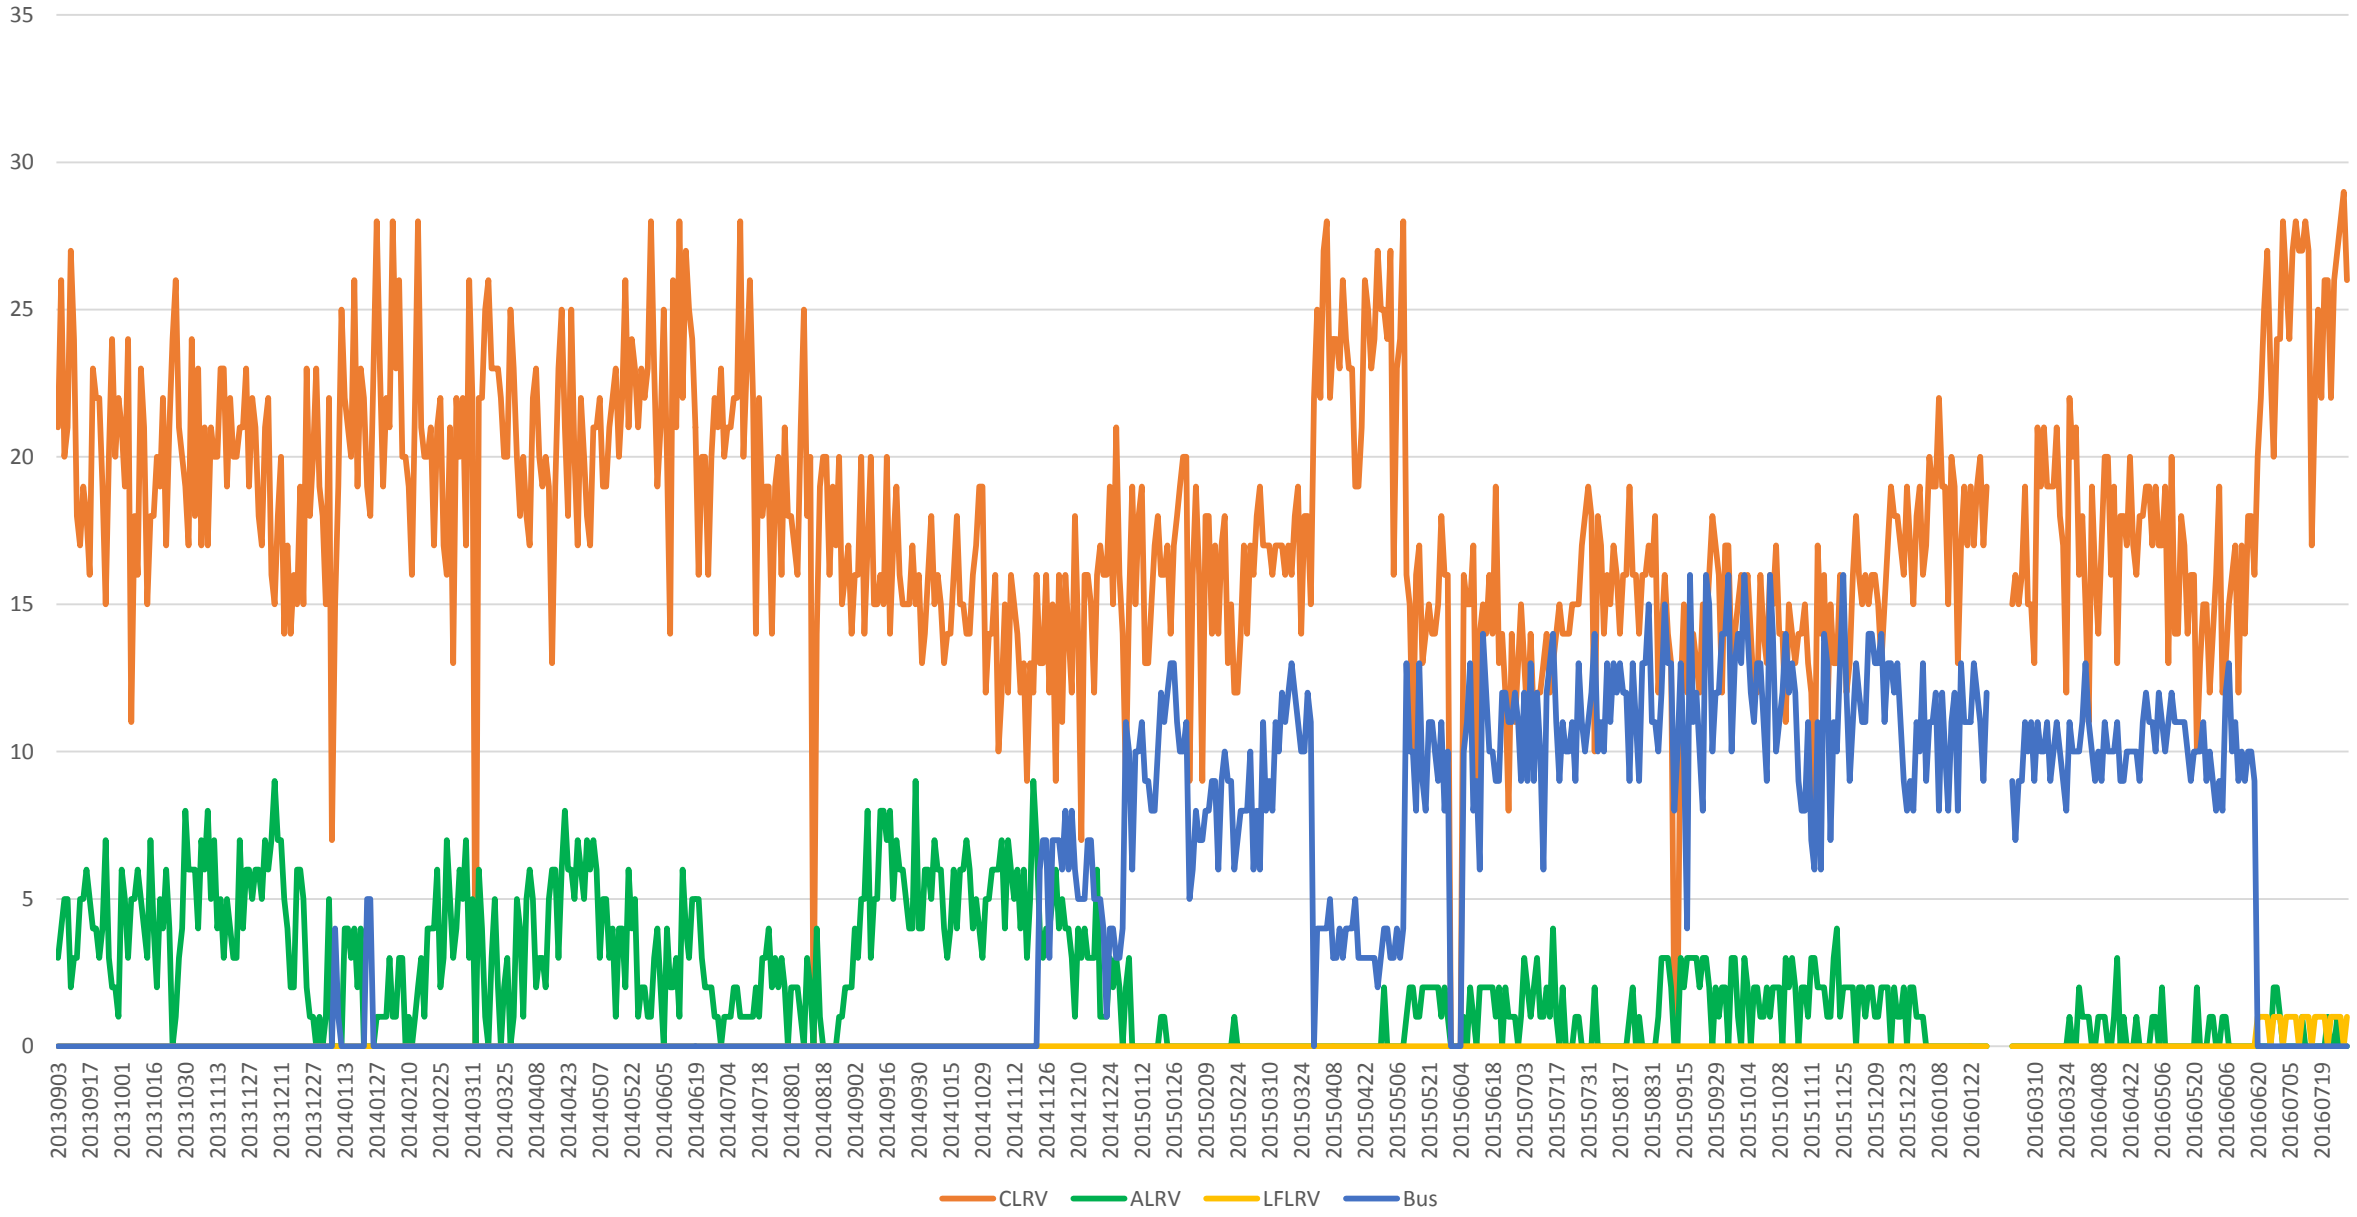

504 King Vehicle Counts at Bathurst/EB 600 to 700

504 King Capacity at Bathurst/EB 600 to 700

504 King Vehicle Counts at Bathurst/EB 700 to 800

504 King Capacity at Bathurst/EB 700 to 800

7-8 AM

504 King Vehicle Counts at Bathurst/EB 800 to 900

504 King Capacity at Bathurst/EB 800 to 900

8-9 AM

504 King Vehicle Counts at Bathurst/EB 900 to 1000

504 King Capacity at Bathurst/EB 900 to 1000

9-10 AM

504 King Total Capacity at Bathurst/EB from 600 to 1000