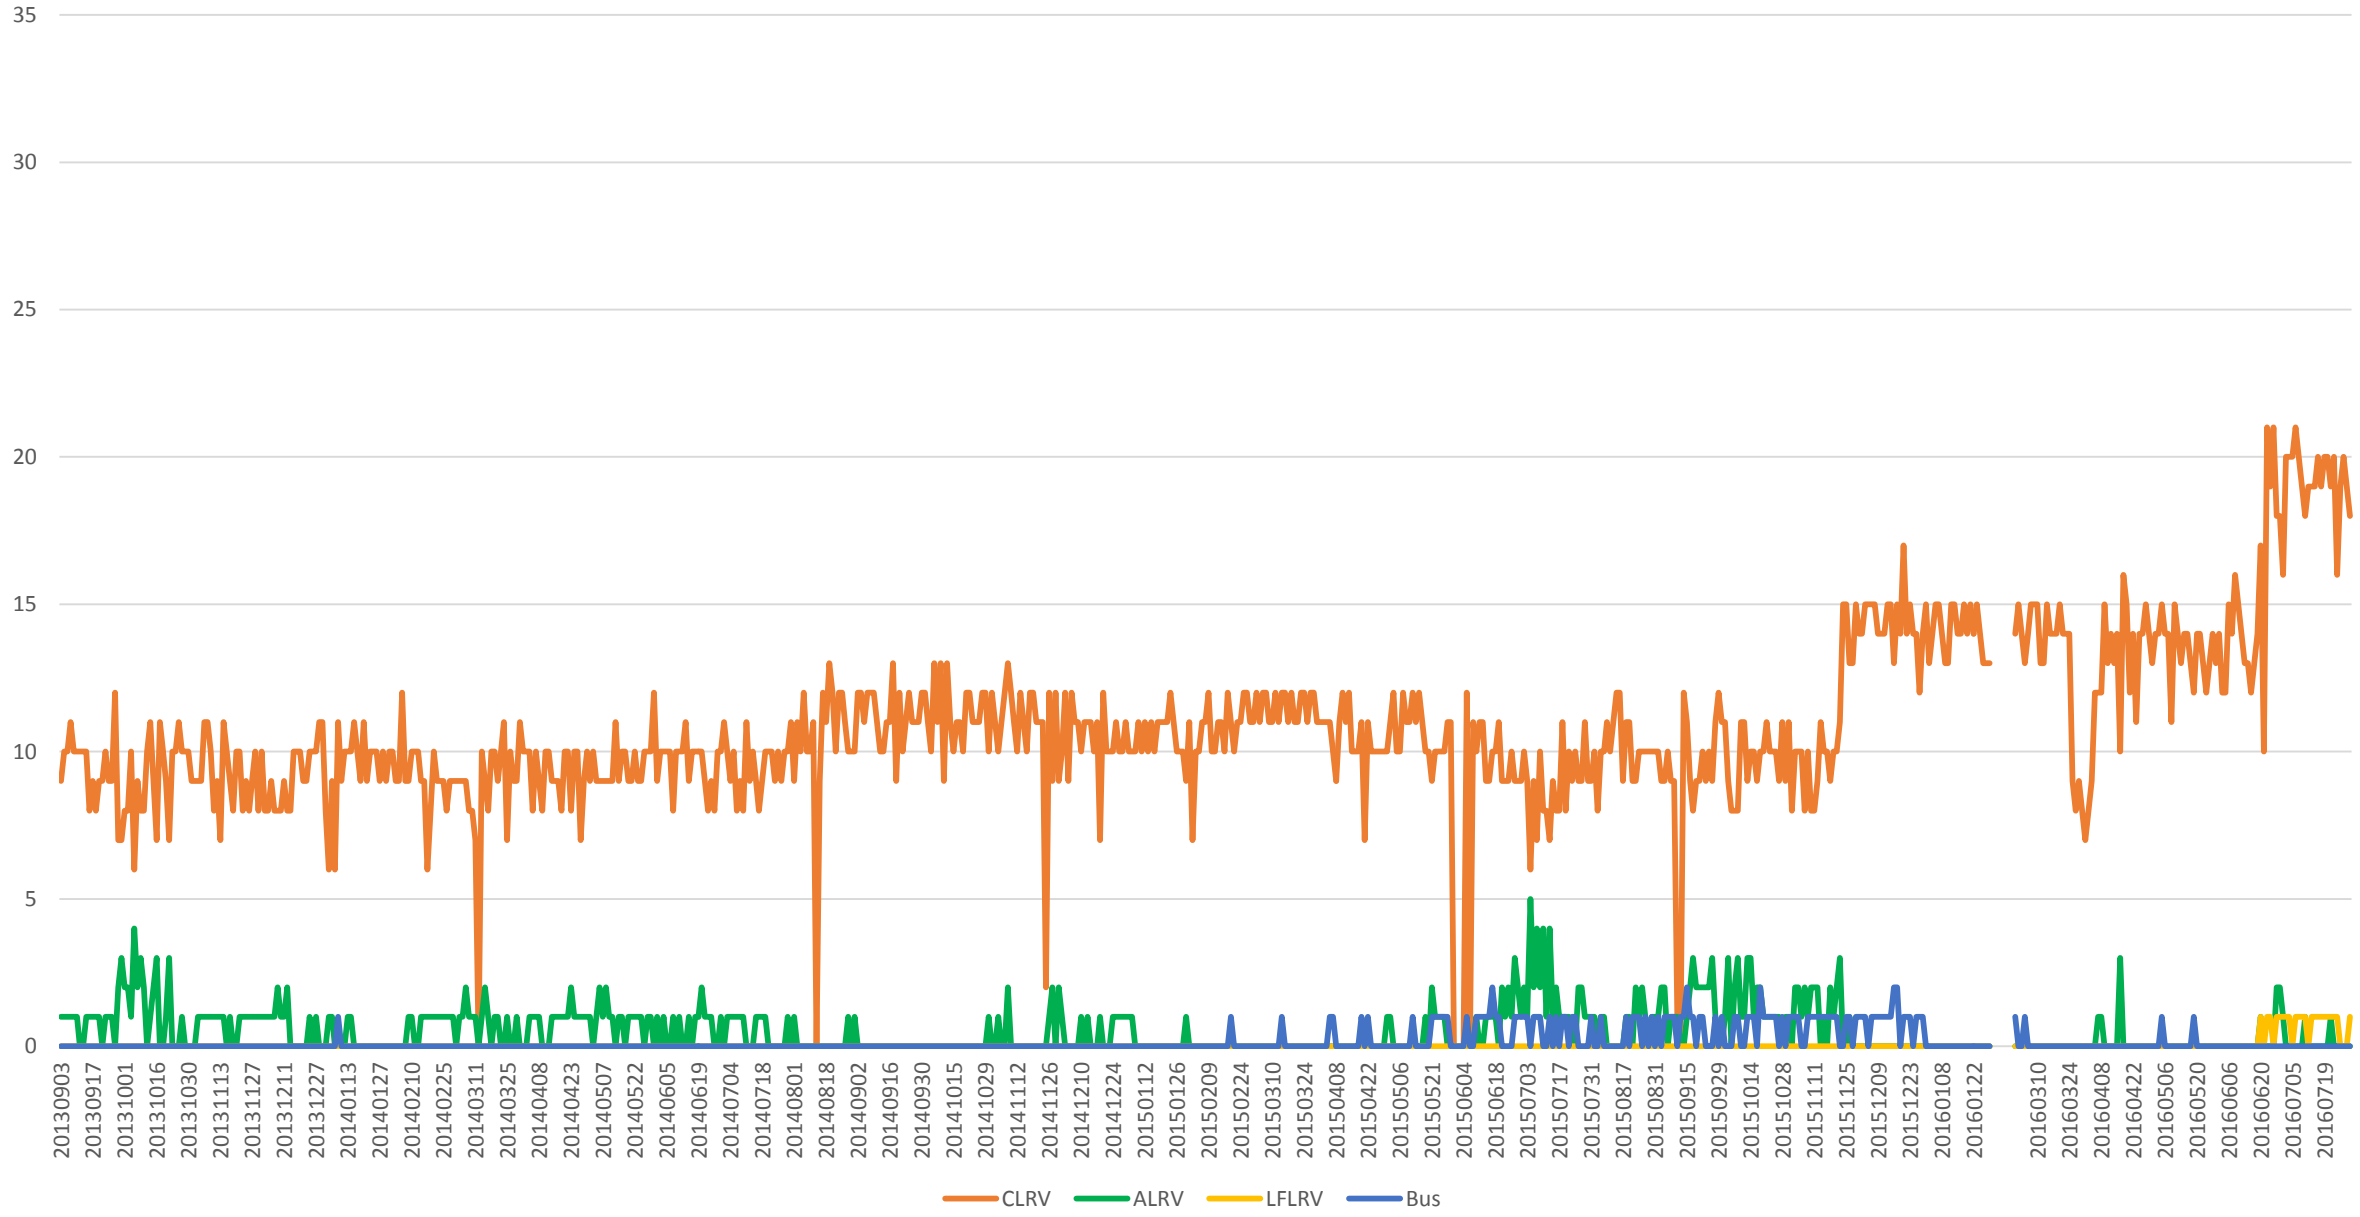

504 King Vehicle Counts at Bathurst/EB 600 to 700

504 King Capacity at Bathurst/EB 600 to 700

504 King Vehicle Counts at Bathurst/EB 700 to 800

504 King Capacity at Bathurst/EB 700 to 800

7-8 AM

504 King Vehicle Counts at Bathurst/EB 800 to 900

504 King Capacity at Bathurst/EB 800 to 900

8-9 AM

504 King Vehicle Counts at Bathurst/EB 900 to 1000

504 King Capacity at Bathurst/EB 900 to 1000

9-10 AM

504 King Total Capacity at Bathurst/EB from 600 to 1000