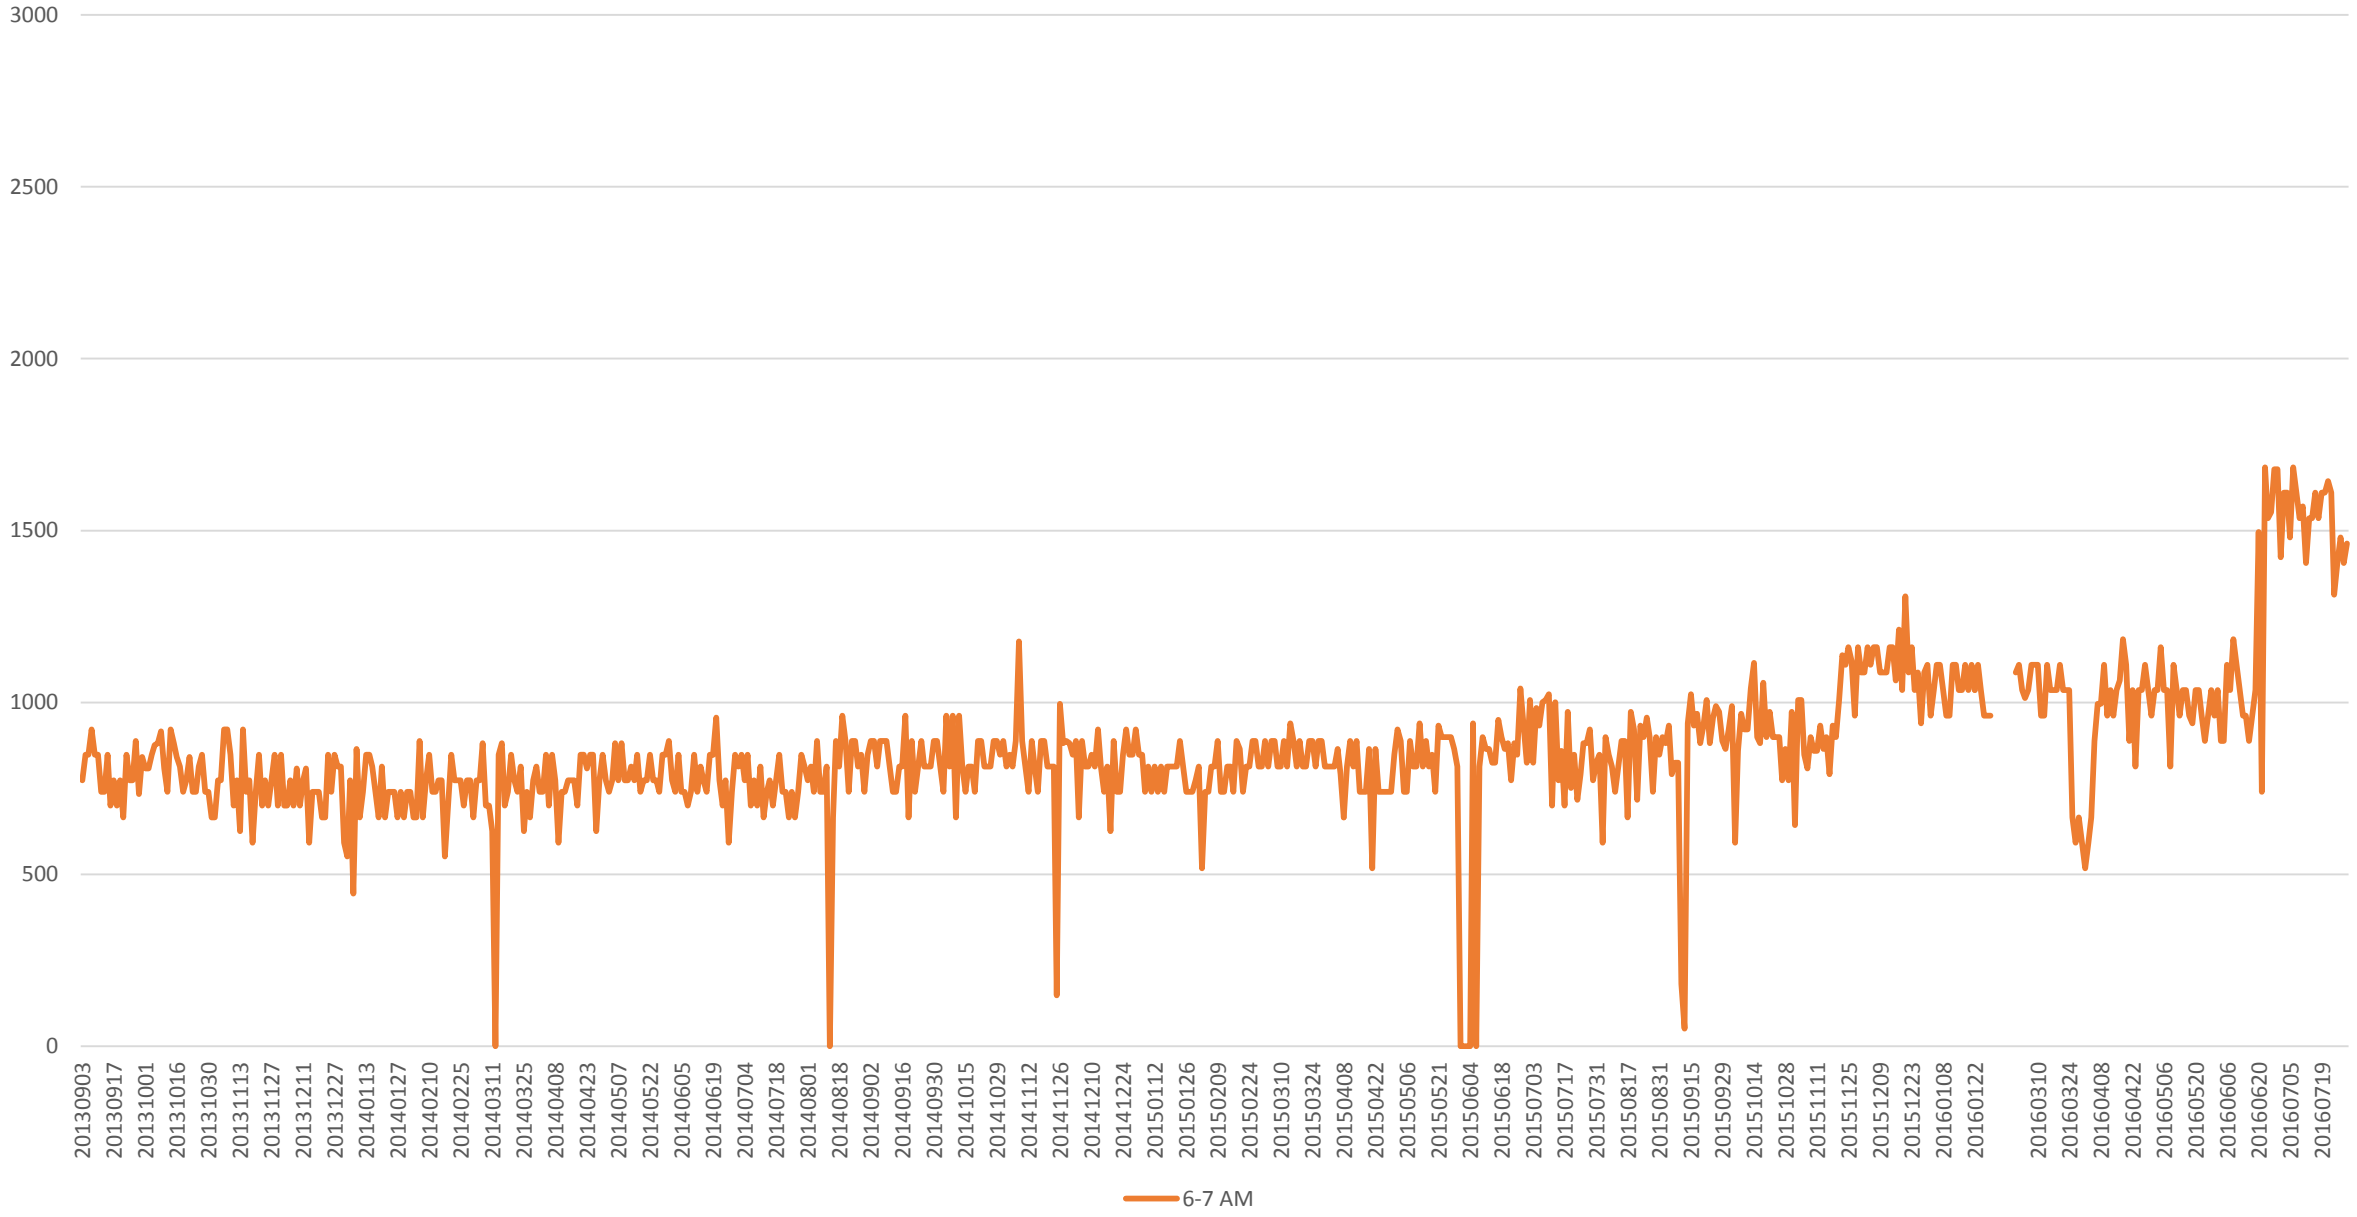

504 King Vehicle Counts at Bathurst/EB 600 to 700

504 King Capacity at Bathurst/EB 600 to 700

504 King Vehicle Counts at Bathurst/EB 700 to 800

504 King Capacity at Bathurst/EB 700 to 800

7-8 AM

504 King Vehicle Counts at Bathurst/EB 800 to 900

504 King Capacity at Bathurst/EB 800 to 900

8-9 AM

504 King Vehicle Counts at Bathurst/EB 900 to 1000

504 King Capacity at Bathurst/EB 900 to 1000

9-10 AM

504 King Total Capacity at Bathurst/EB from 600 to 1000