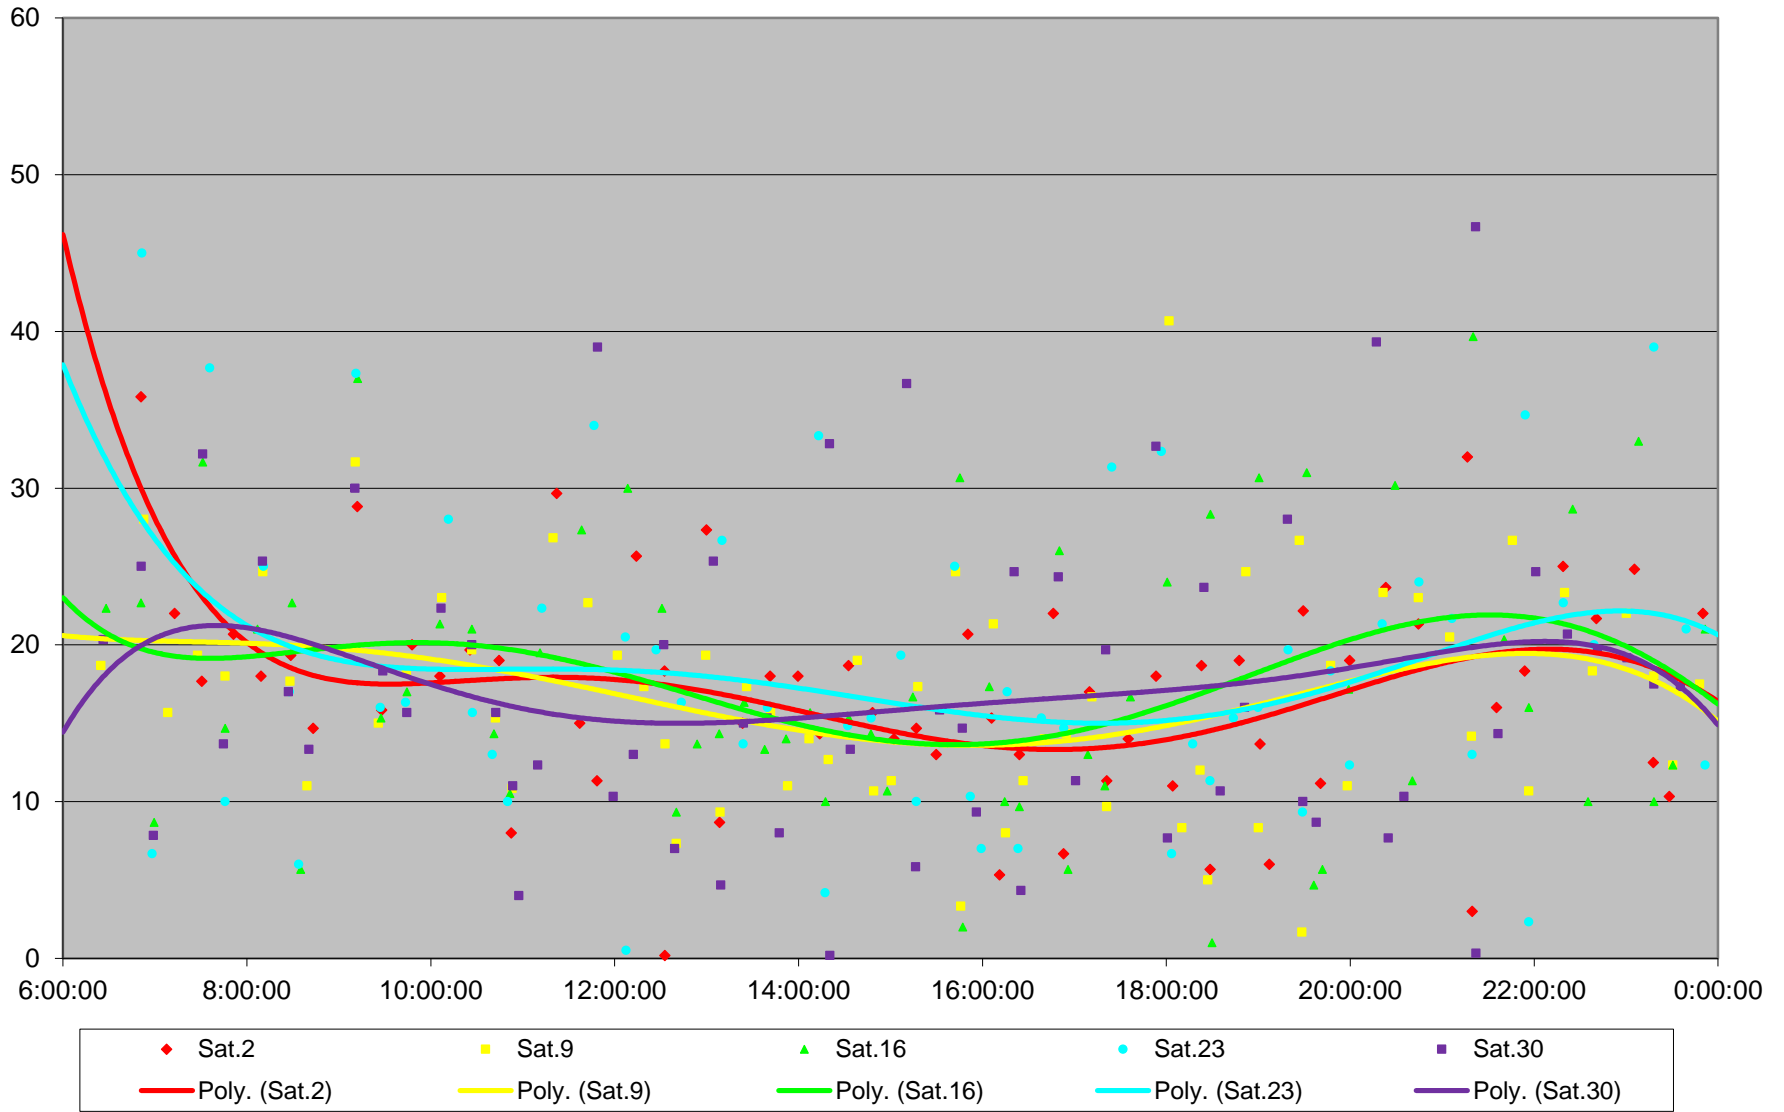

96 Wilson Headways at S of Carrier Loop Eastbound April 2016

96 Wilson Headways at S of Carrier Loop Eastbound April 2016

96 Wilson Headways at S of Carrier Loop Eastbound April 2016

96 Wilson Headways at S of Carrier Loop Eastbound April 2016

96 Wilson Headways at S of Carrier Loop Eastbound April 2016

96 Wilson Headways at S of Carrier Loop Eastbound April 2016

96 Wilson Headways at S of Carrier Loop Eastbound April 2016

96 Wilson Headways at S of Carrier Loop Eastbound April 2016 Weekday Statistics

96 Wilson Headways at S of Carrier Loop Eastbound April 2016 Saturday Statistics

96 Wilson Headways at S of Carrier Loop Eastbound April 2016 Sunday Statistics