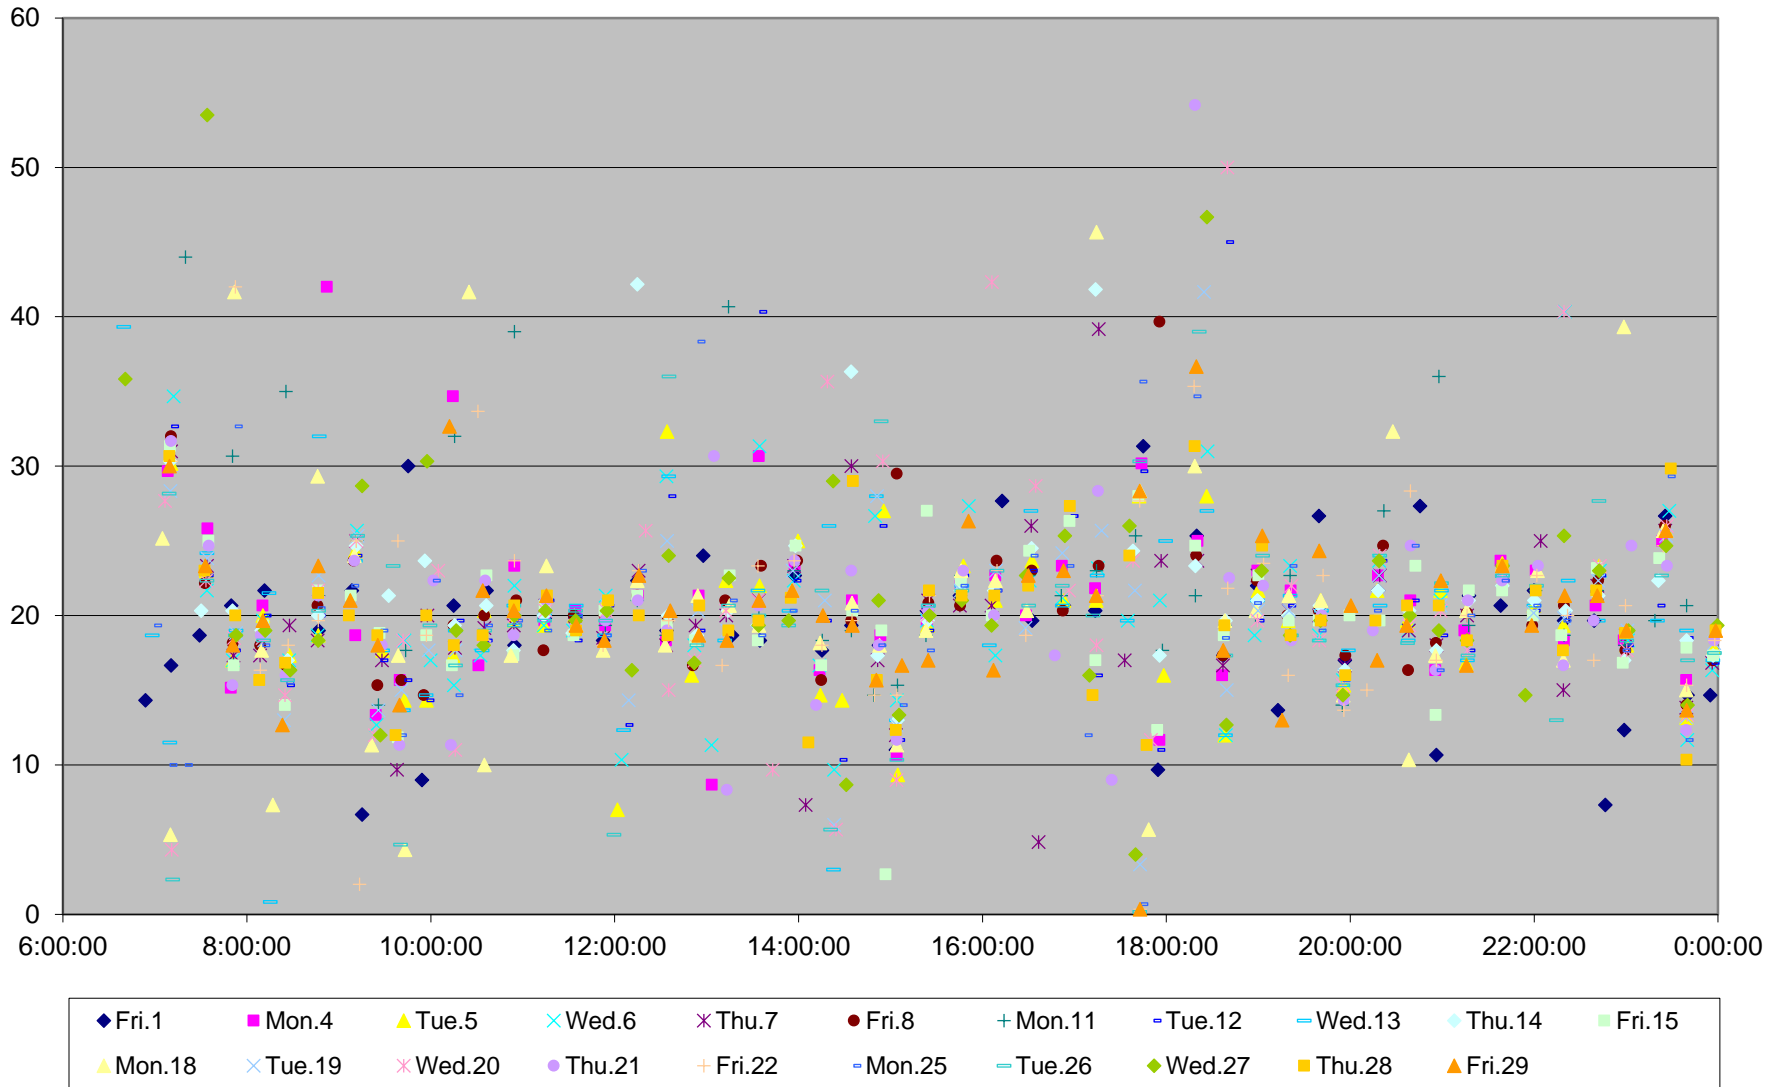

96 Wilson Headways at S of Carrier Loop Eastbound April 2016

96 Wilson Headways at S of Carrier Loop Eastbound April 2016

96 Wilson Headways at S of Carrier Loop Eastbound April 2016

96 Wilson Headways at S of Carrier Loop Eastbound April 2016

96 Wilson Headways at S of Carrier Loop Eastbound April 2016

96 Wilson Headways at S of Carrier Loop Eastbound April 2016

96 Wilson Headways at S of Carrier Loop Eastbound April 2016

96 Wilson Headways at S of Carrier Loop Eastbound April 2016 Weekday Statistics

96 Wilson Headways at S of Carrier Loop Eastbound April 2016 Saturday Statistics

96 Wilson Headways at S of Carrier Loop Eastbound April 2016 Sunday Statistics