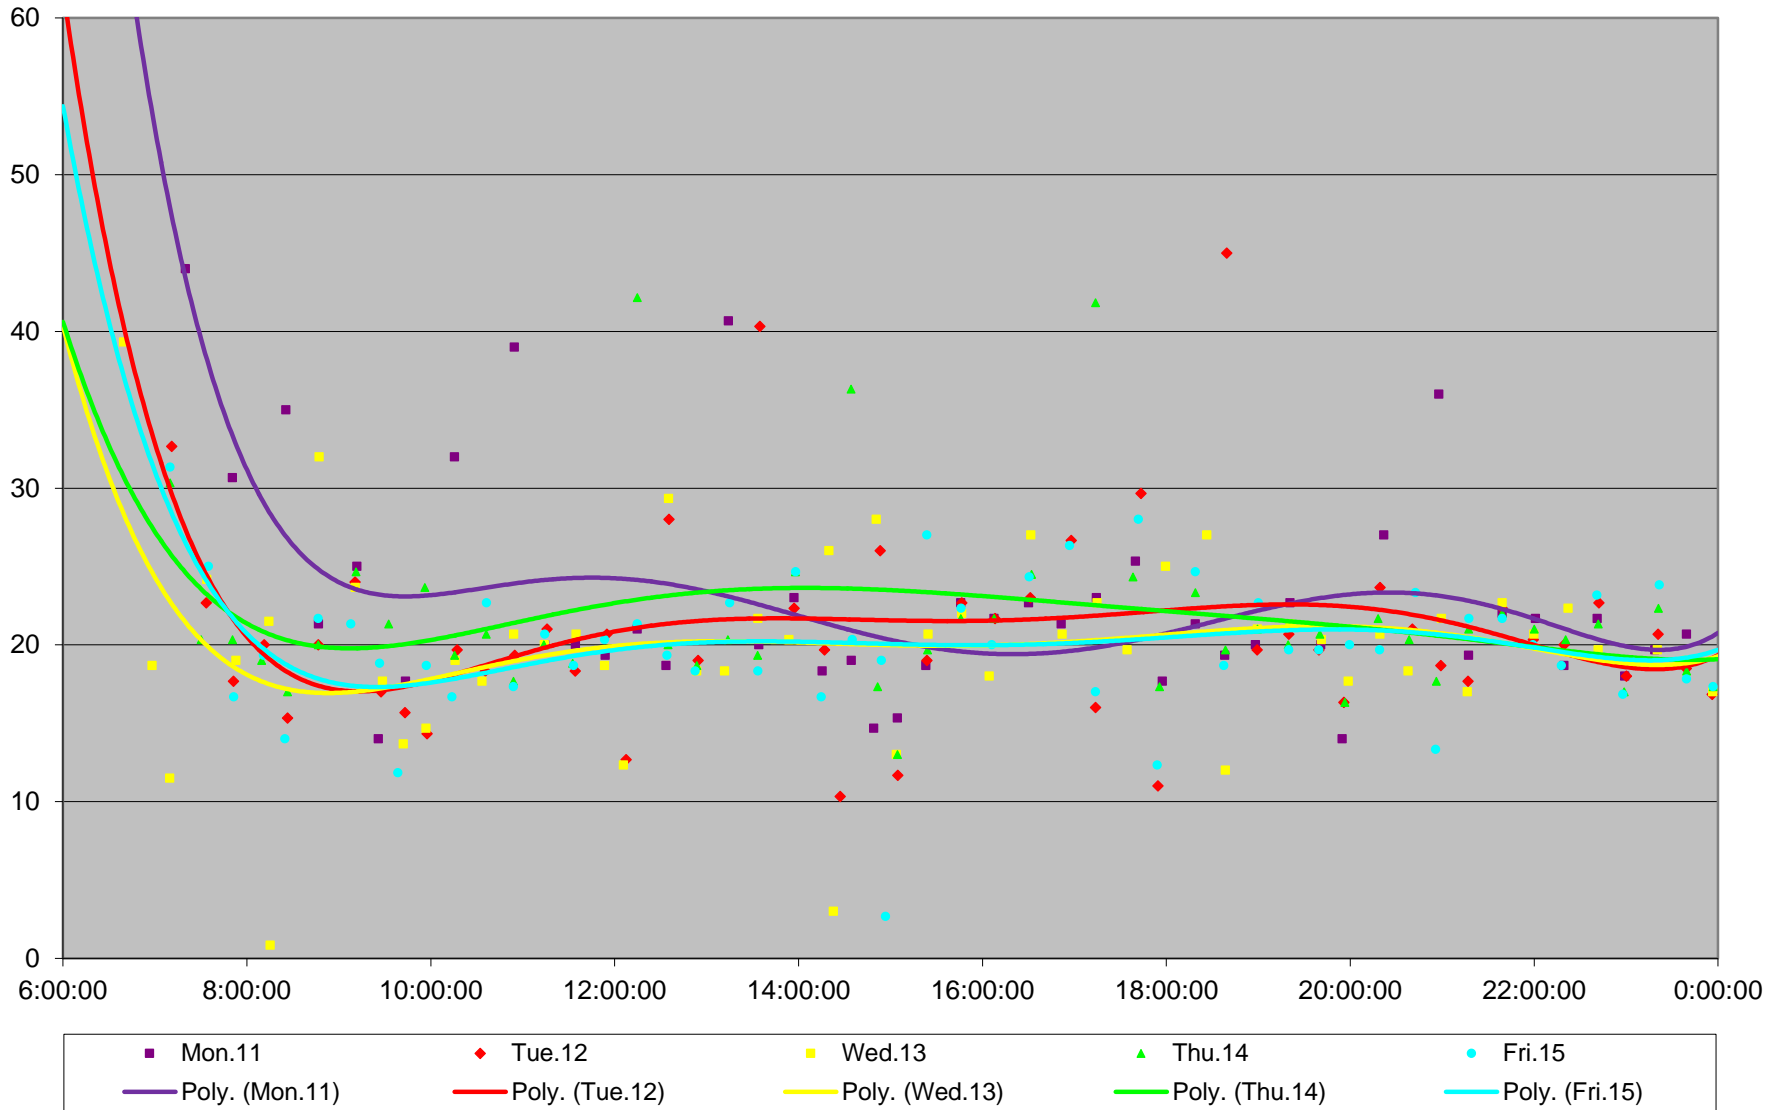

96 Wilson Headways at S of Carrier Loop Eastbound April 2016

96 Wilson Headways at S of Carrier Loop Eastbound April 2016

96 Wilson Headways at S of Carrier Loop Eastbound April 2016

96 Wilson Headways at S of Carrier Loop Eastbound April 2016

96 Wilson Headways at S of Carrier Loop Eastbound April 2016

96 Wilson Headways at S of Carrier Loop Eastbound April 2016

96 Wilson Headways at S of Carrier Loop Eastbound April 2016

96 Wilson Headways at S of Carrier Loop Eastbound April 2016 Weekday Statistics

96 Wilson Headways at S of Carrier Loop Eastbound April 2016 Saturday Statistics

96 Wilson Headways at S of Carrier Loop Eastbound April 2016 Sunday Statistics