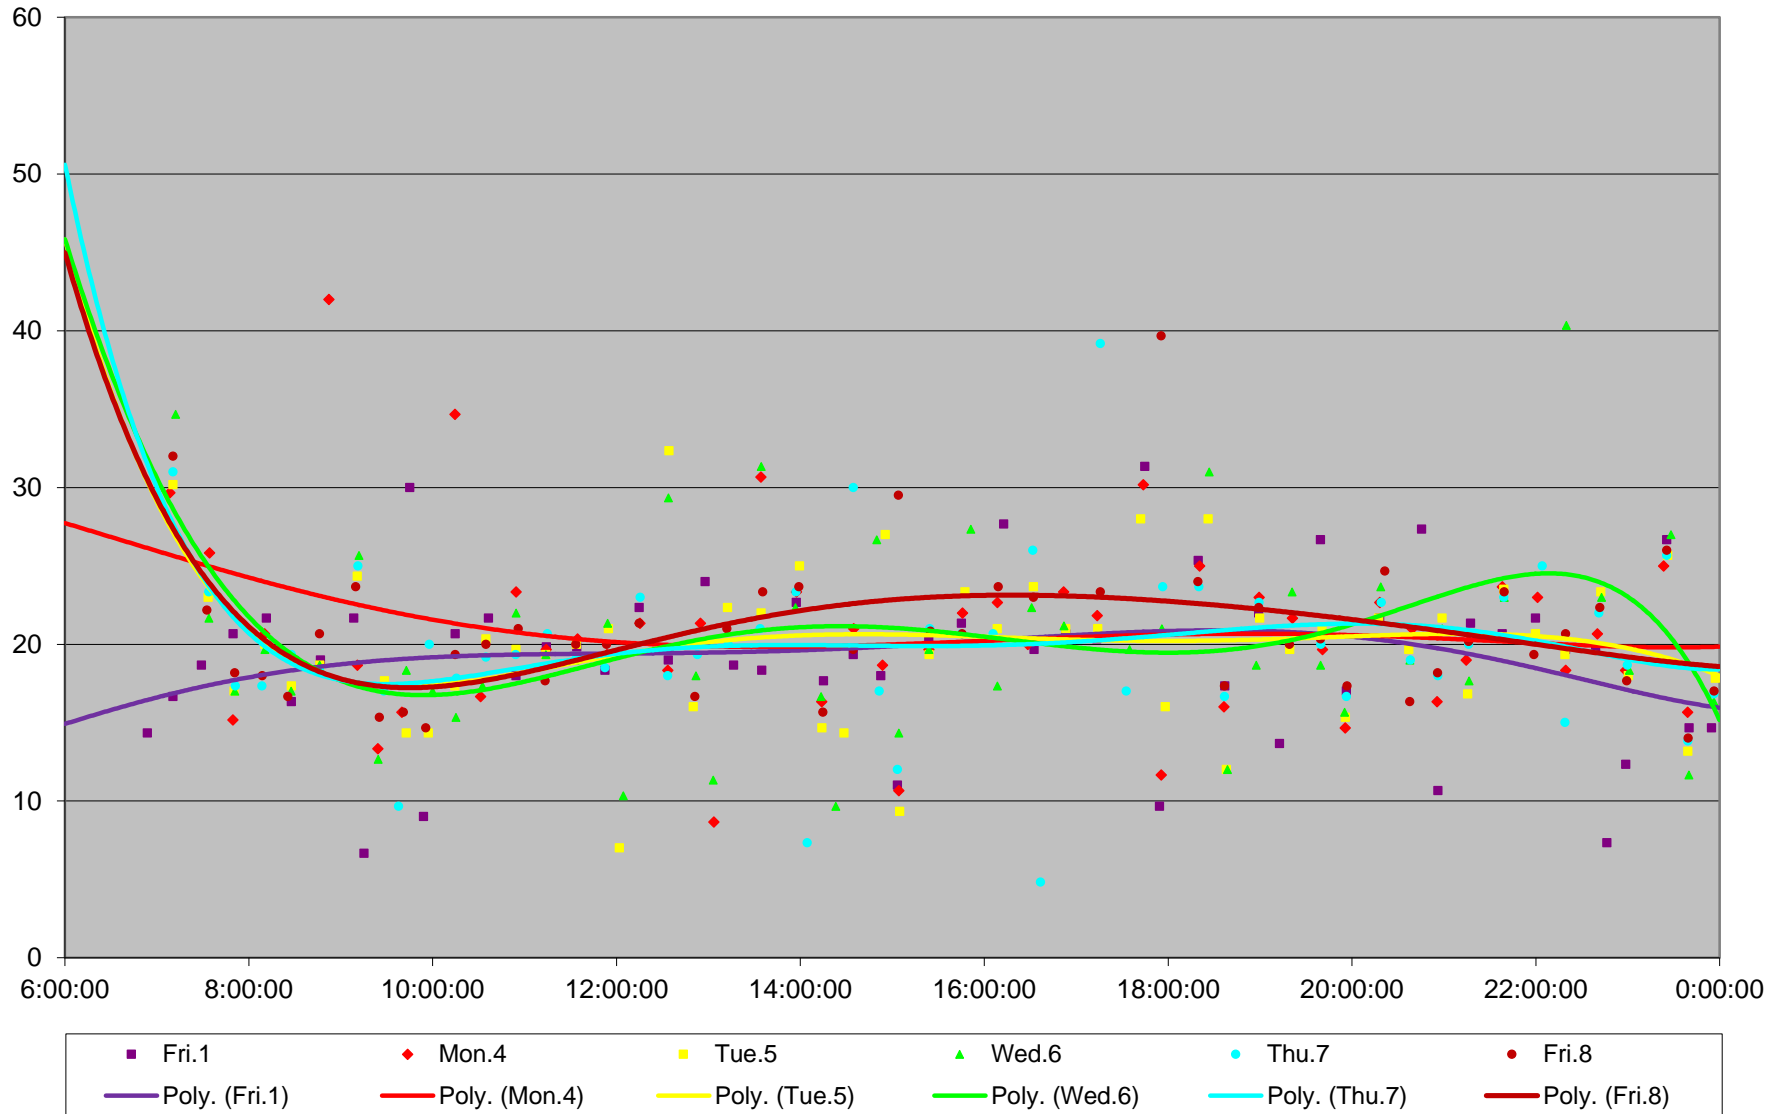

96 Wilson Headways at S of Carrier Loop Eastbound April 2016

96 Wilson Headways at S of Carrier Loop Eastbound April 2016

96 Wilson Headways at S of Carrier Loop Eastbound April 2016

96 Wilson Headways at S of Carrier Loop Eastbound April 2016

96 Wilson Headways at S of Carrier Loop Eastbound April 2016

96 Wilson Headways at S of Carrier Loop Eastbound April 2016

96 Wilson Headways at S of Carrier Loop Eastbound April 2016

96 Wilson Headways at S of Carrier Loop Eastbound April 2016 Weekday Statistics

96 Wilson Headways at S of Carrier Loop Eastbound April 2016 Saturday Statistics

96 Wilson Headways at S of Carrier Loop Eastbound April 2016 Sunday Statistics