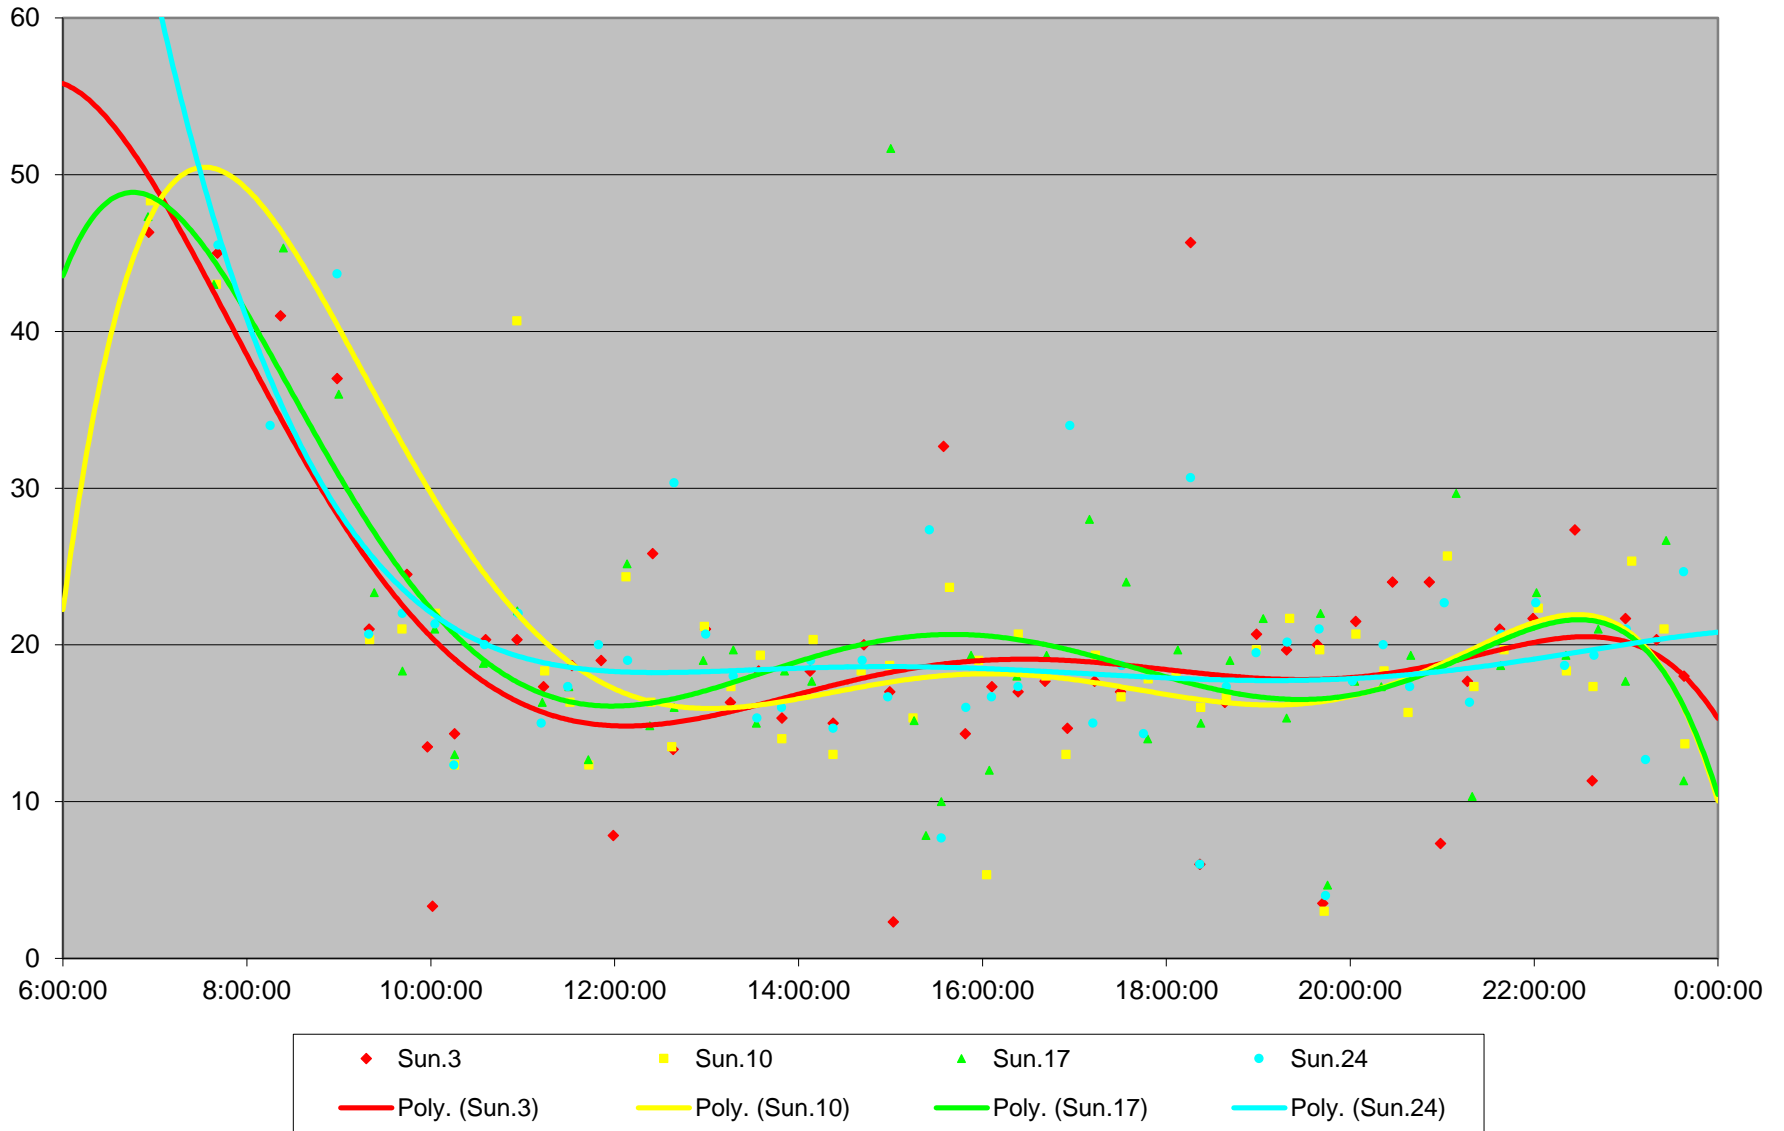

96 Wilson Headways at S of Carrier Loop Eastbound April 2016

96 Wilson Headways at S of Carrier Loop Eastbound April 2016

96 Wilson Headways at S of Carrier Loop Eastbound April 2016

96 Wilson Headways at S of Carrier Loop Eastbound April 2016

96 Wilson Headways at S of Carrier Loop Eastbound April 2016

96 Wilson Headways at S of Carrier Loop Eastbound April 2016

96 Wilson Headways at S of Carrier Loop Eastbound April 2016

96 Wilson Headways at S of Carrier Loop Eastbound April 2016 Weekday Statistics

96 Wilson Headways at S of Carrier Loop Eastbound April 2016 Saturday Statistics

96 Wilson Headways at S of Carrier Loop Eastbound April 2016 Sunday Statistics