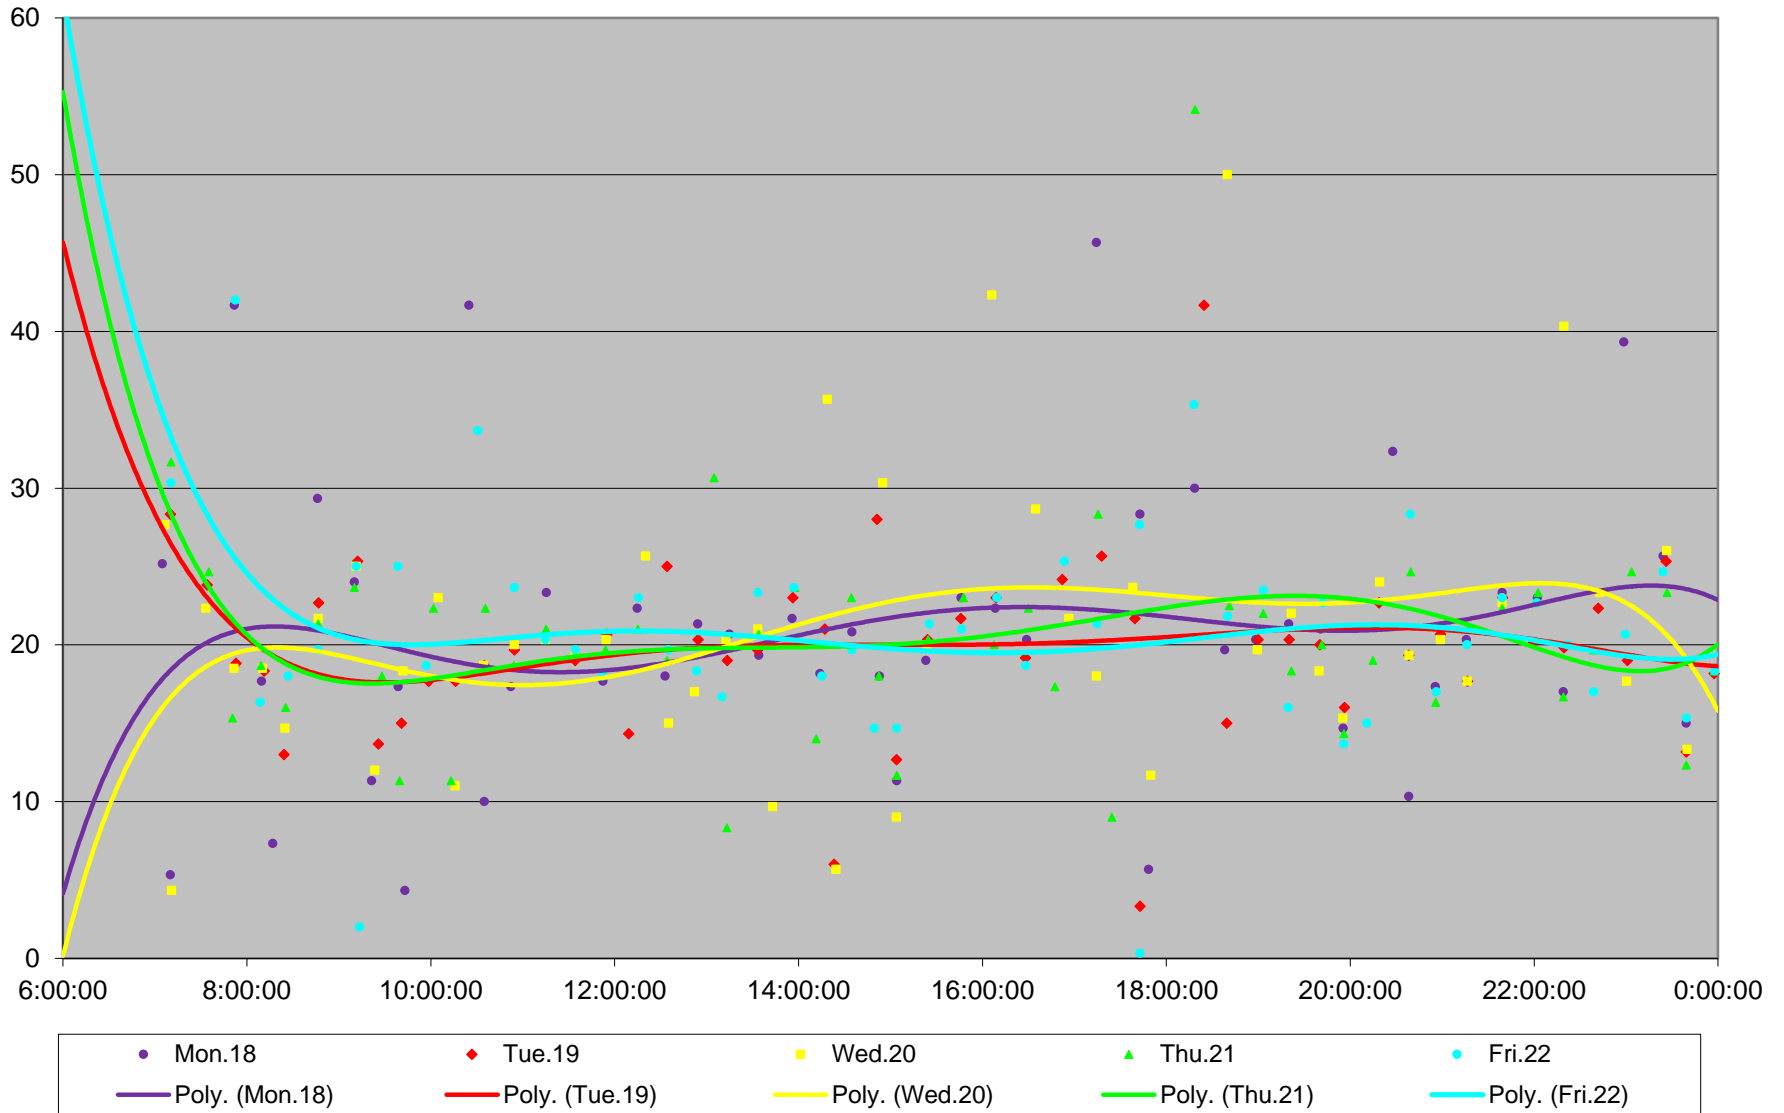

96 Wilson Headways at S of Carrier Loop Eastbound April 2016

96 Wilson Headways at S of Carrier Loop Eastbound April 2016

96 Wilson Headways at S of Carrier Loop Eastbound April 2016

96 Wilson Headways at S of Carrier Loop Eastbound April 2016

96 Wilson Headways at S of Carrier Loop Eastbound April 2016

96 Wilson Headways at S of Carrier Loop Eastbound April 2016

96 Wilson Headways at S of Carrier Loop Eastbound April 2016

96 Wilson Headways at S of Carrier Loop Eastbound April 2016 Weekday Statistics

96 Wilson Headways at S of Carrier Loop Eastbound April 2016 Saturday Statistics

96 Wilson Headways at S of Carrier Loop Eastbound April 2016 Sunday Statistics