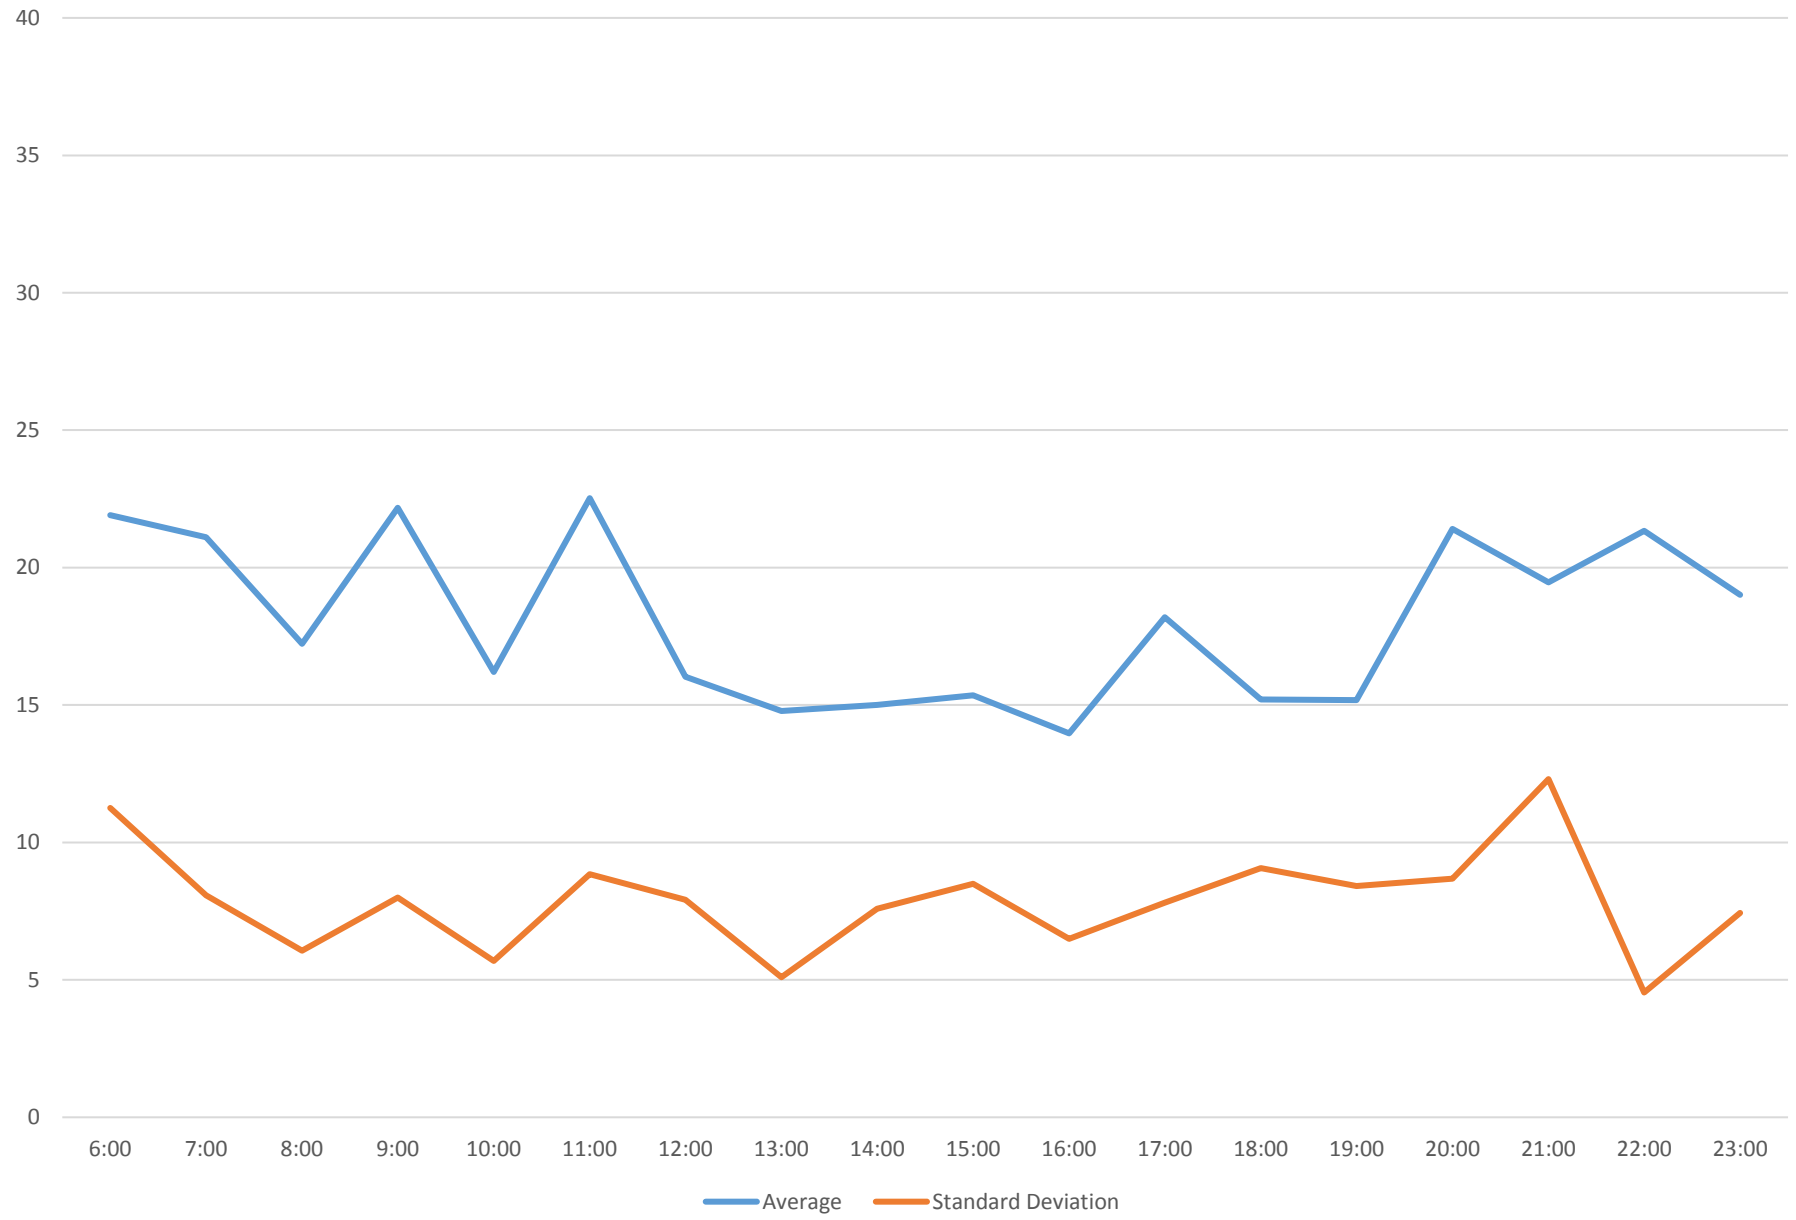

96 Wilson Headways at S of Carrier Loop Eastbound April 2016

96 Wilson Headways at S of Carrier Loop Eastbound April 2016

96 Wilson Headways at S of Carrier Loop Eastbound April 2016

96 Wilson Headways at S of Carrier Loop Eastbound April 2016

96 Wilson Headways at S of Carrier Loop Eastbound April 2016

96 Wilson Headways at S of Carrier Loop Eastbound April 2016

96 Wilson Headways at S of Carrier Loop Eastbound April 2016

96 Wilson Headways at S of Carrier Loop Eastbound April 2016 Weekday Statistics

96 Wilson Headways at S of Carrier Loop Eastbound April 2016 Saturday Statistics

96 Wilson Headways at S of Carrier Loop Eastbound April 2016 Sunday Statistics