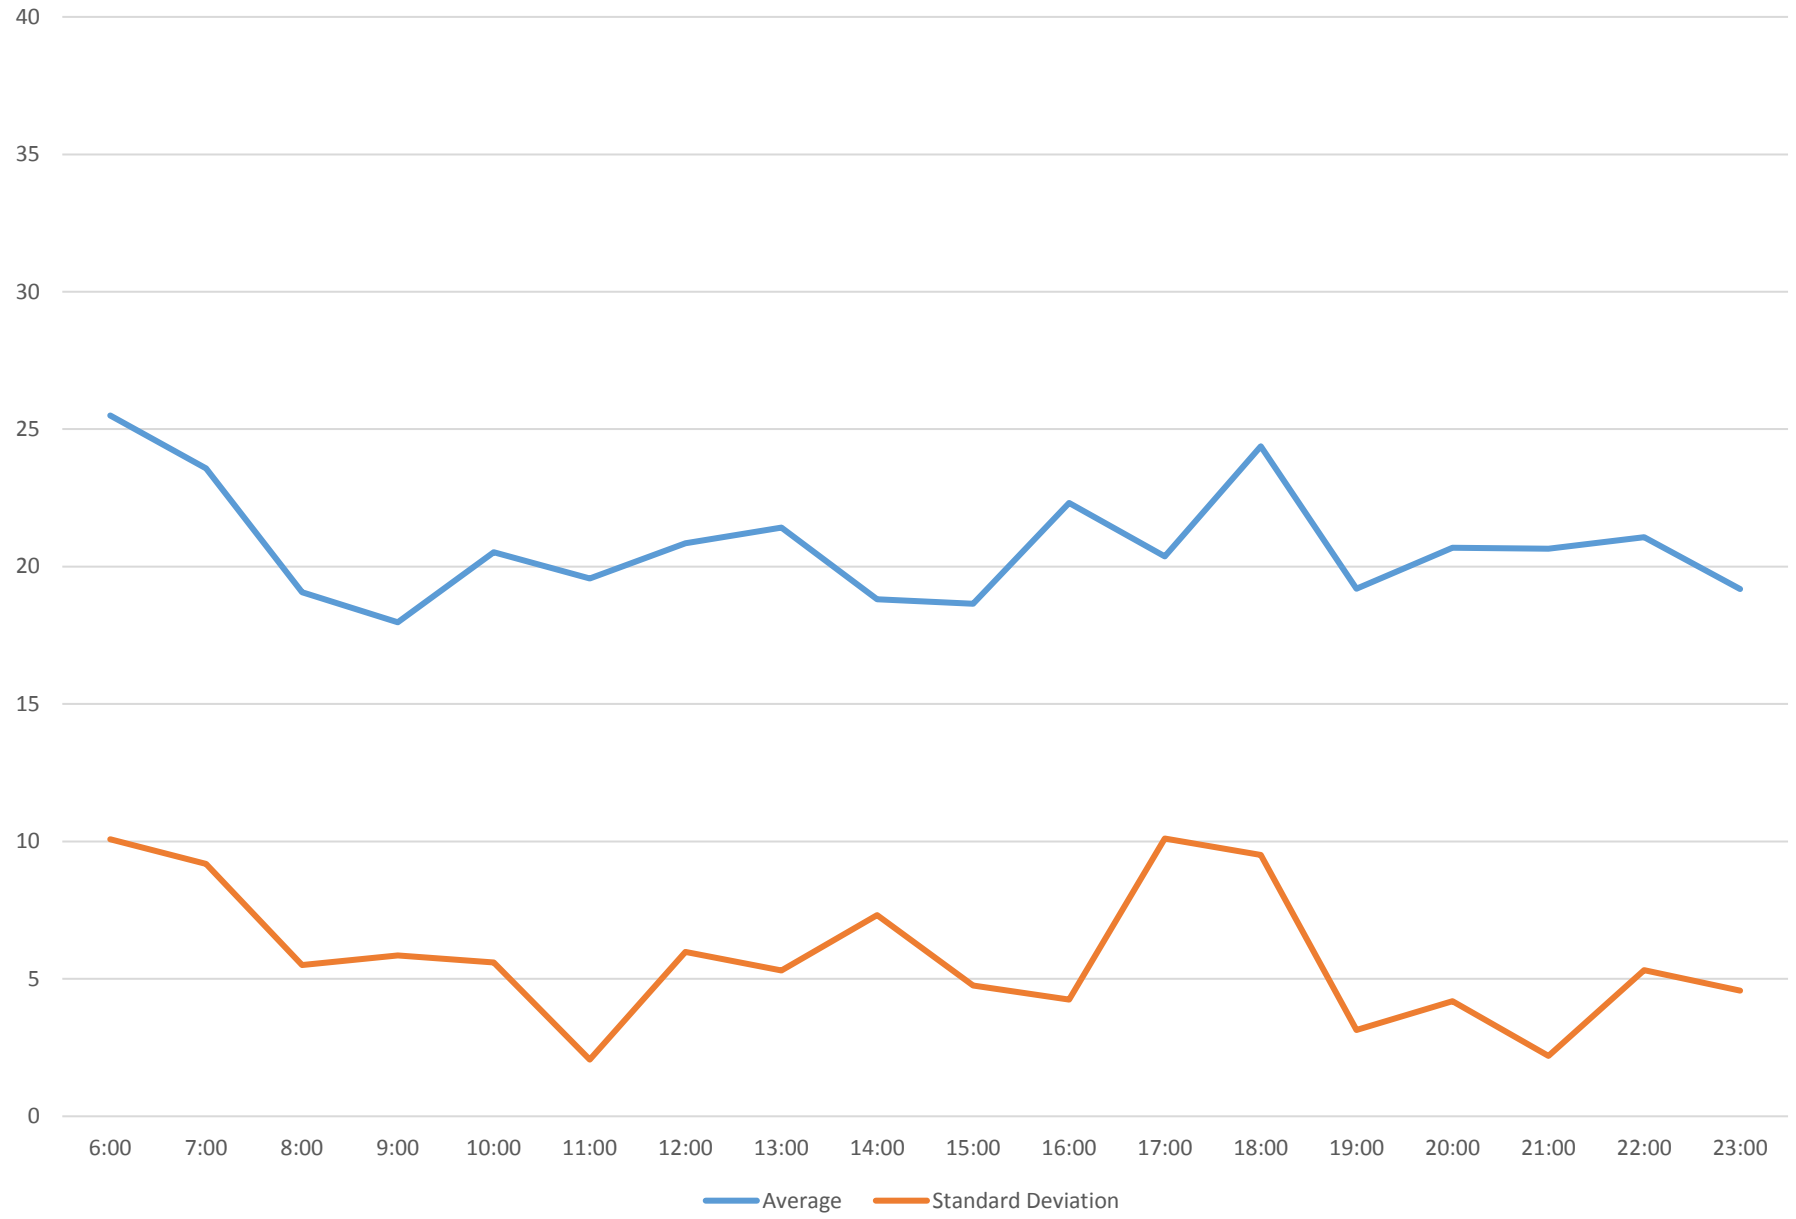

96 Wilson Headways at S of Carrier Loop Eastbound April 2016

96 Wilson Headways at S of Carrier Loop Eastbound April 2016

96 Wilson Headways at S of Carrier Loop Eastbound April 2016

96 Wilson Headways at S of Carrier Loop Eastbound April 2016

96 Wilson Headways at S of Carrier Loop Eastbound April 2016

96 Wilson Headways at S of Carrier Loop Eastbound April 2016

96 Wilson Headways at S of Carrier Loop Eastbound April 2016

96 Wilson Headways at S of Carrier Loop Eastbound April 2016 Weekday Statistics

96 Wilson Headways at S of Carrier Loop Eastbound April 2016 Saturday Statistics

96 Wilson Headways at S of Carrier Loop Eastbound April 2016 Sunday Statistics