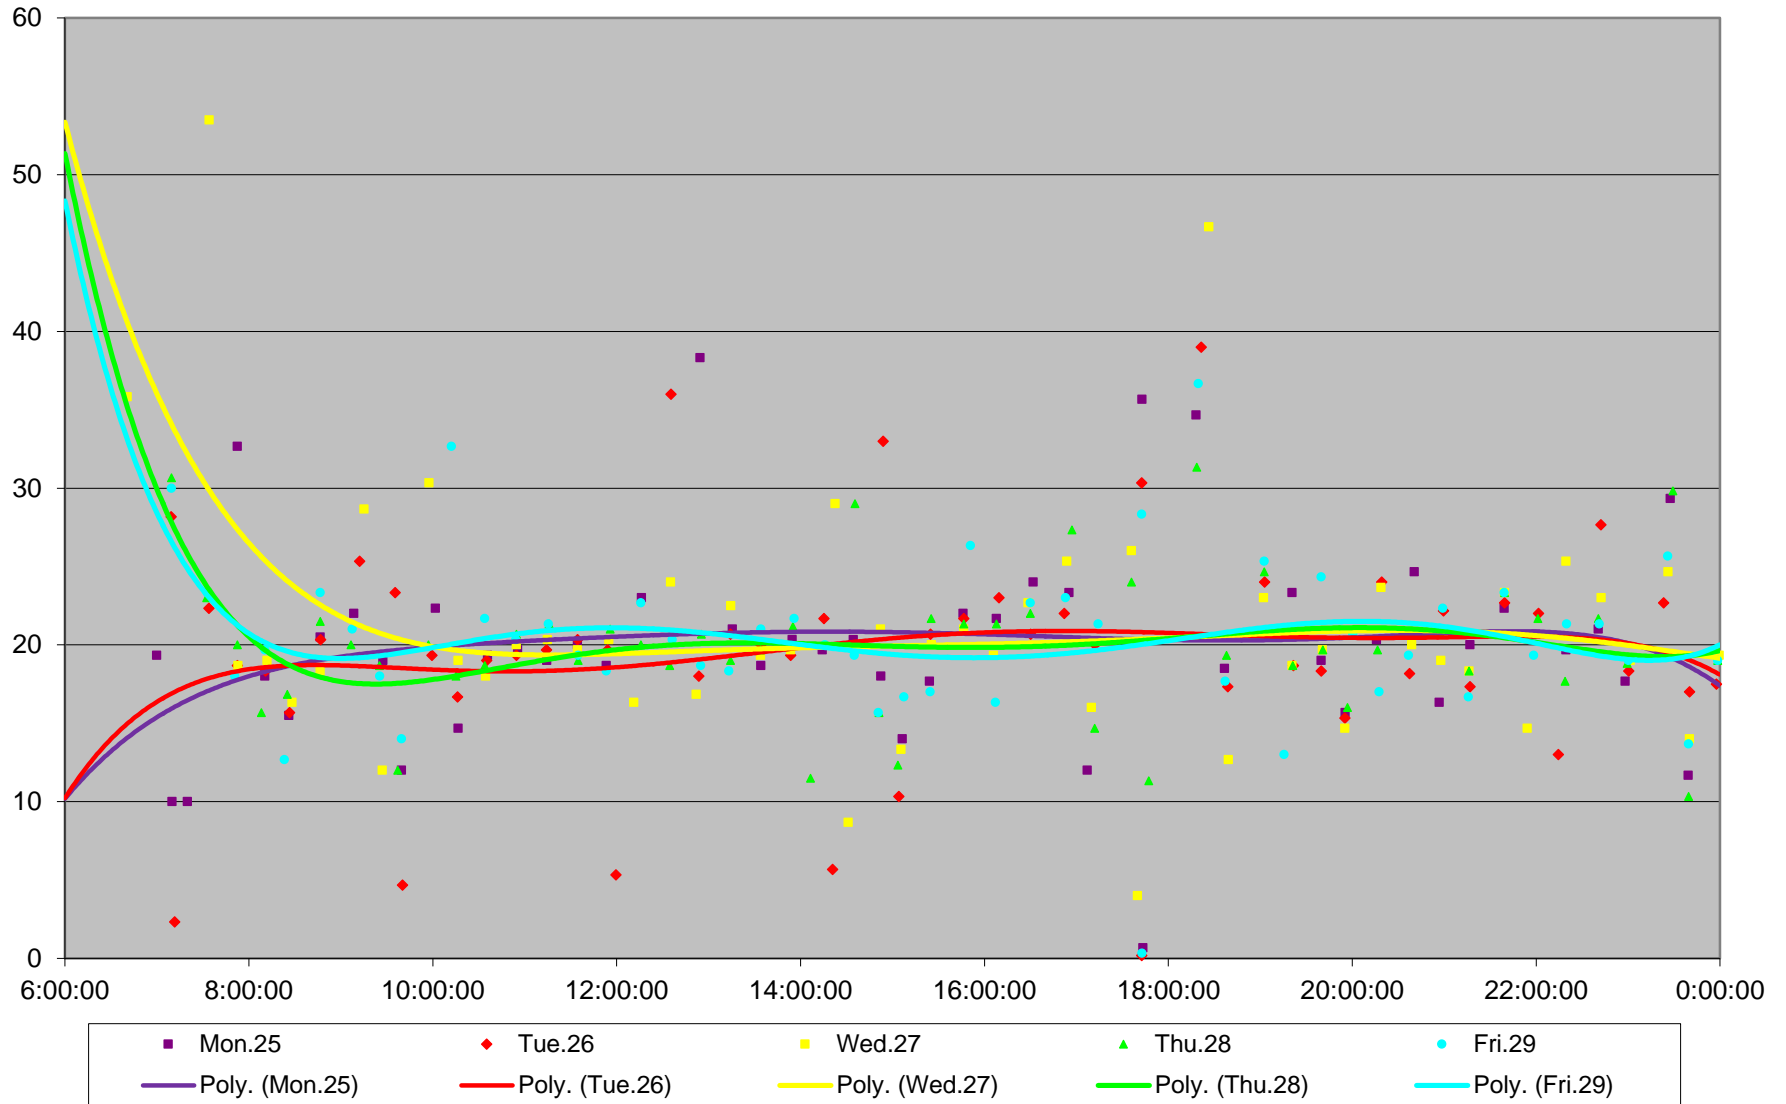

96 Wilson Headways at S of Carrier Loop Eastbound April 2016

96 Wilson Headways at S of Carrier Loop Eastbound April 2016

96 Wilson Headways at S of Carrier Loop Eastbound April 2016

96 Wilson Headways at S of Carrier Loop Eastbound April 2016

96 Wilson Headways at S of Carrier Loop Eastbound April 2016

96 Wilson Headways at S of Carrier Loop Eastbound April 2016

96 Wilson Headways at S of Carrier Loop Eastbound April 2016

96 Wilson Headways at S of Carrier Loop Eastbound April 2016 Weekday Statistics

96 Wilson Headways at S of Carrier Loop Eastbound April 2016 Saturday Statistics

96 Wilson Headways at S of Carrier Loop Eastbound April 2016 Sunday Statistics