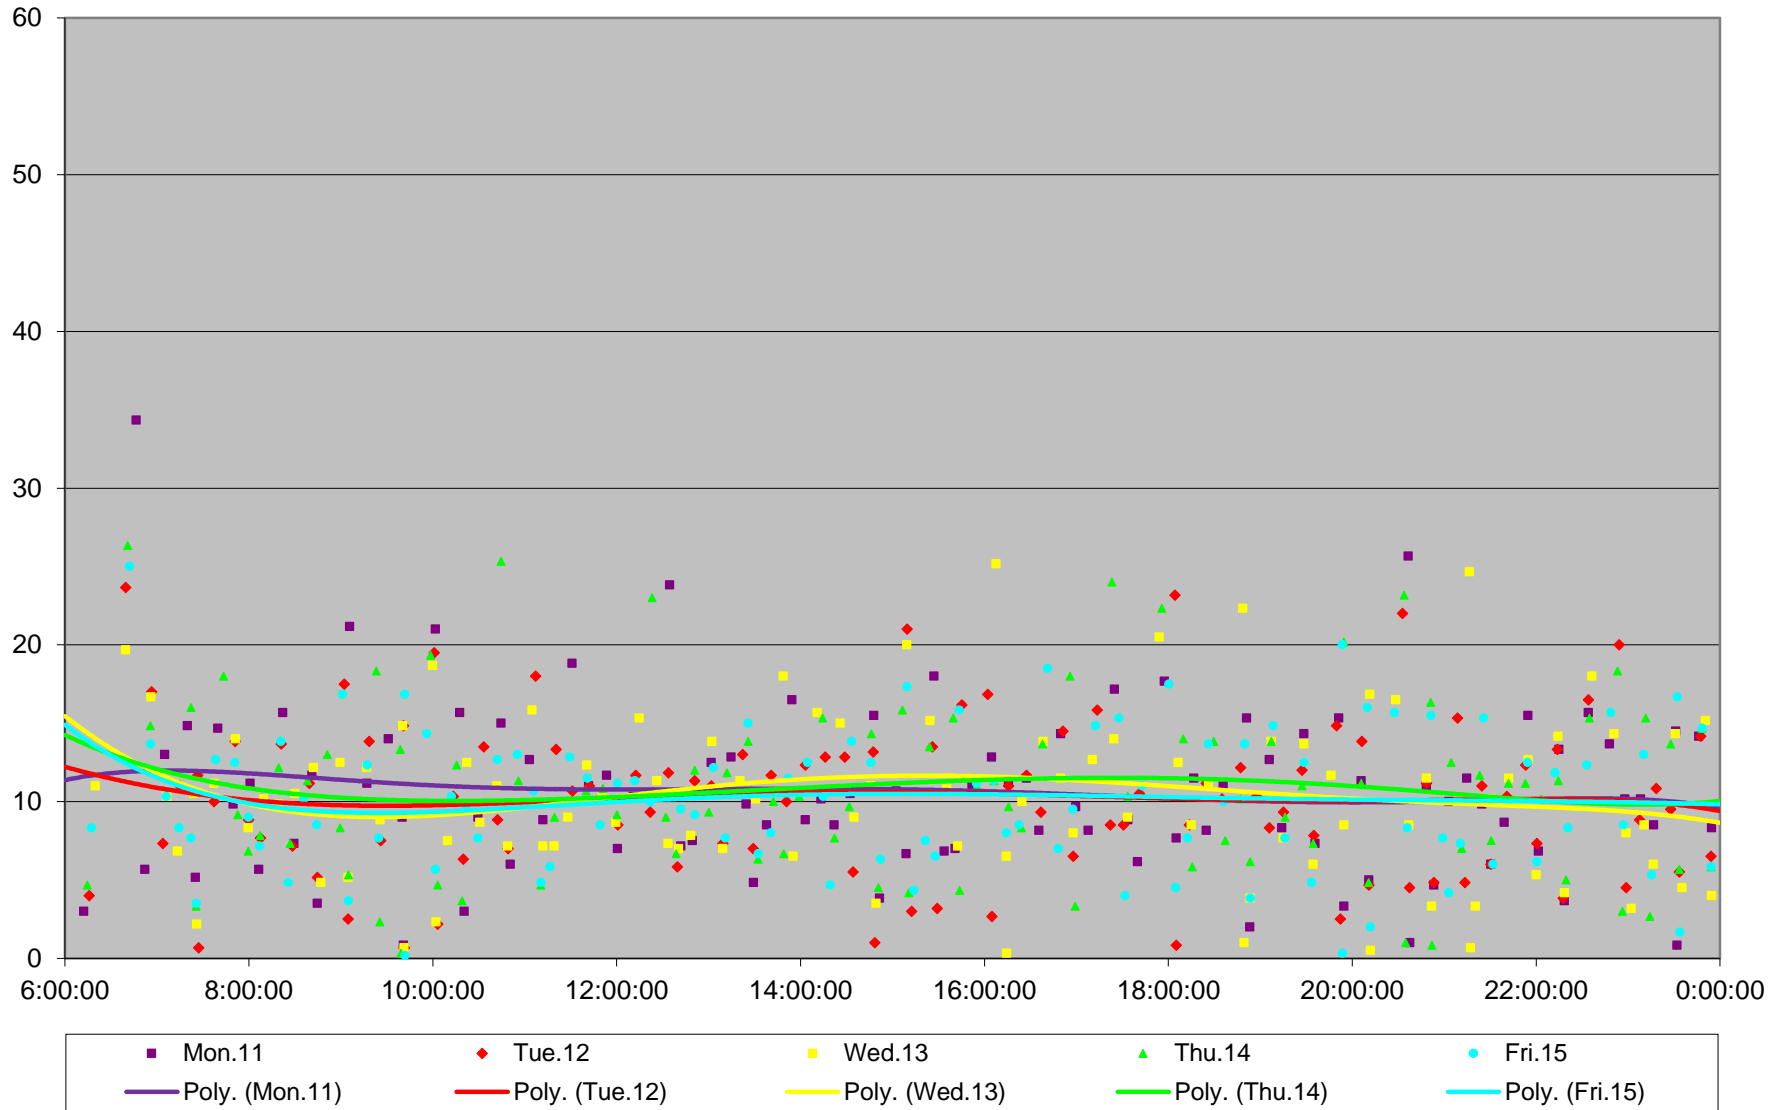

96 Wilson Headways at Kipling Ave. Eastbound April 2016

96 Wilson Headways at Kipling Ave. Eastbound April 2016

96 Wilson Headways at Kipling Ave. Eastbound April 2016

96 Wilson Headways at Kipling Ave. Eastbound April 2016

96 Wilson Headways at Kipling Ave. Eastbound April 2016

96 Wilson Headways at Kipling Ave. Eastbound April 2016

96 Wilson Headways at Kipling Ave. Eastbound April 2016

96 Wilson Headways at Kipling Ave. Eastbound April 2016 Weekday Statistics

96 Wilson Headways at Kipling Ave. Eastbound April 2016 Saturday Statistics

96 Wilson Headways at Kipling Ave. Eastbound April 2016 Sunday Statistics