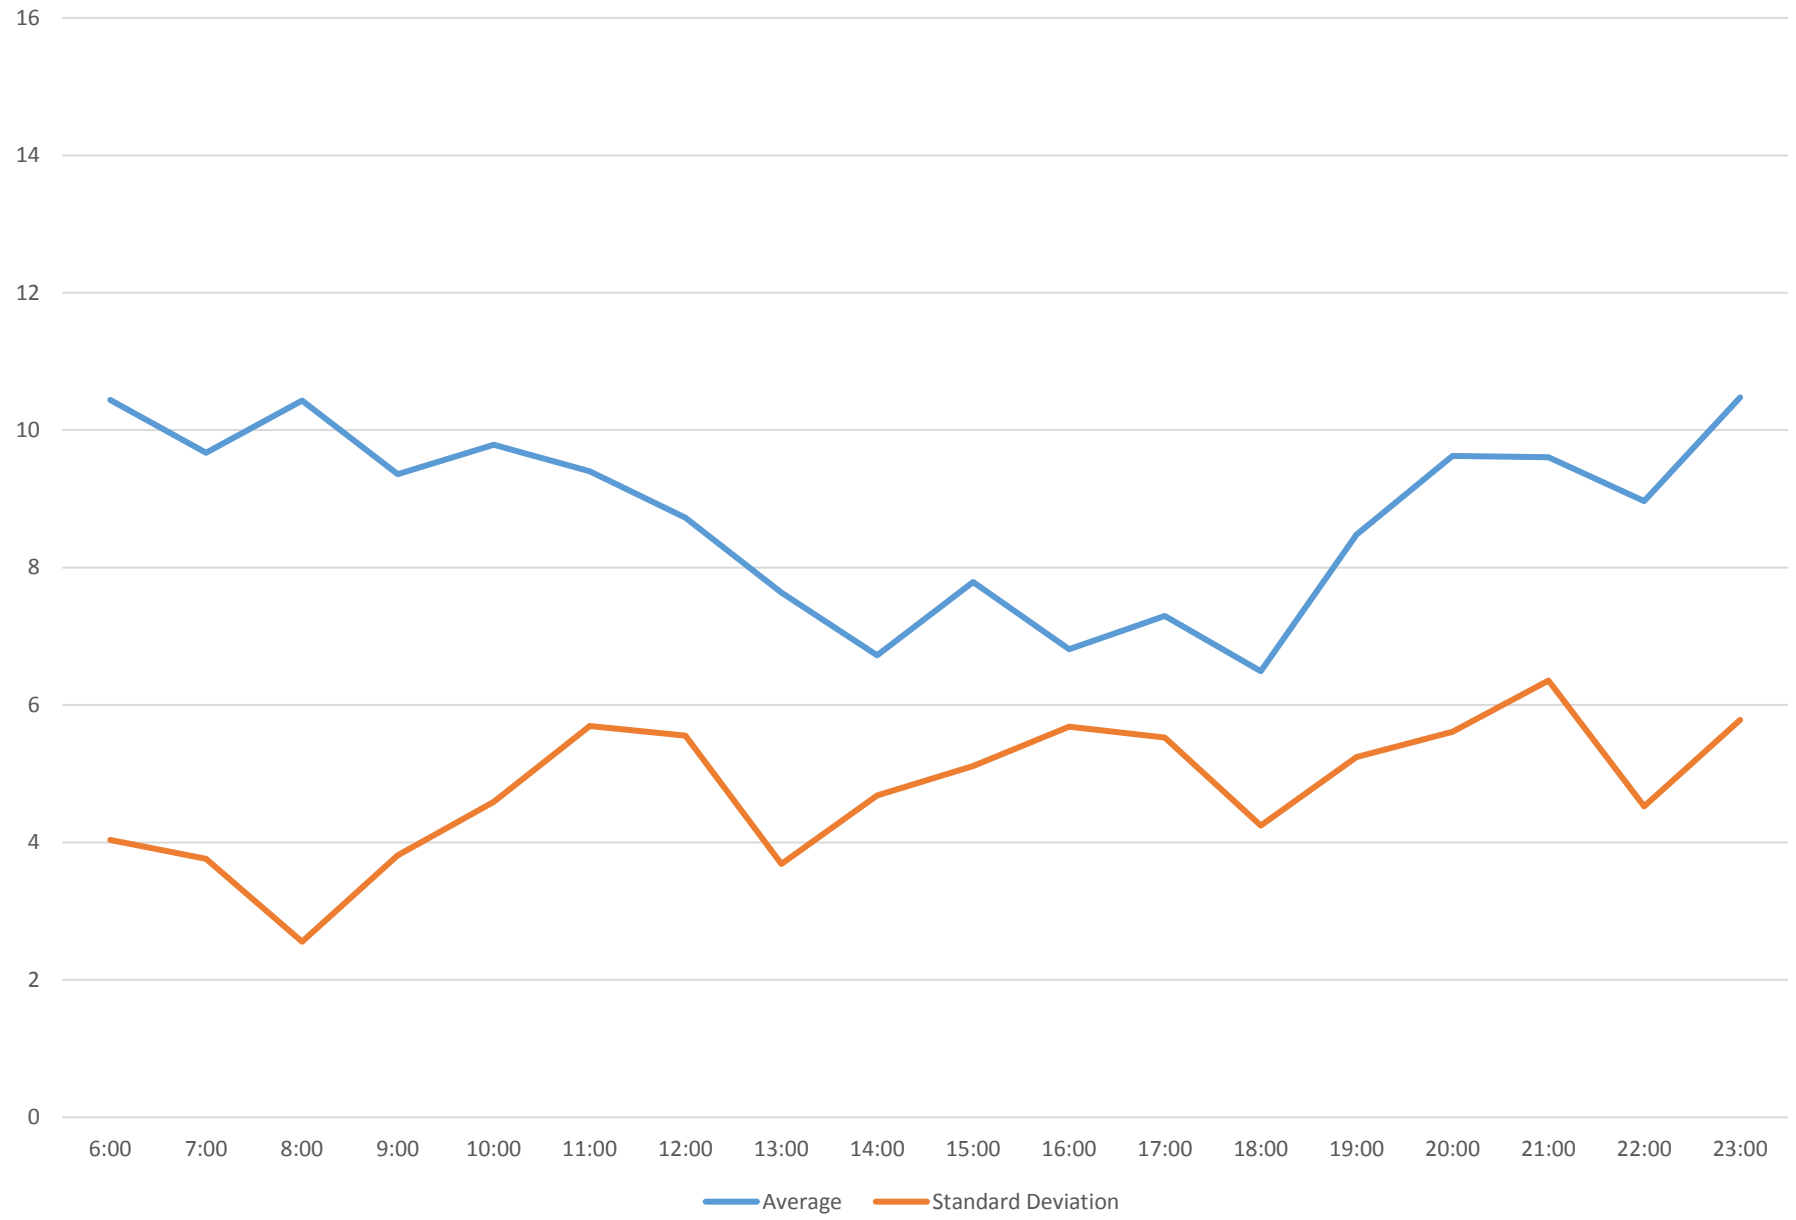

96 Wilson Headways at Kipling Ave. Eastbound April 2016

96 Wilson Headways at Kipling Ave. Eastbound April 2016

96 Wilson Headways at Kipling Ave. Eastbound April 2016

96 Wilson Headways at Kipling Ave. Eastbound April 2016

96 Wilson Headways at Kipling Ave. Eastbound April 2016

96 Wilson Headways at Kipling Ave. Eastbound April 2016

96 Wilson Headways at Kipling Ave. Eastbound April 2016

96 Wilson Headways at Kipling Ave. Eastbound April 2016 Weekday Statistics

96 Wilson Headways at Kipling Ave. Eastbound April 2016 Saturday Statistics

96 Wilson Headways at Kipling Ave. Eastbound April 2016 Sunday Statistics