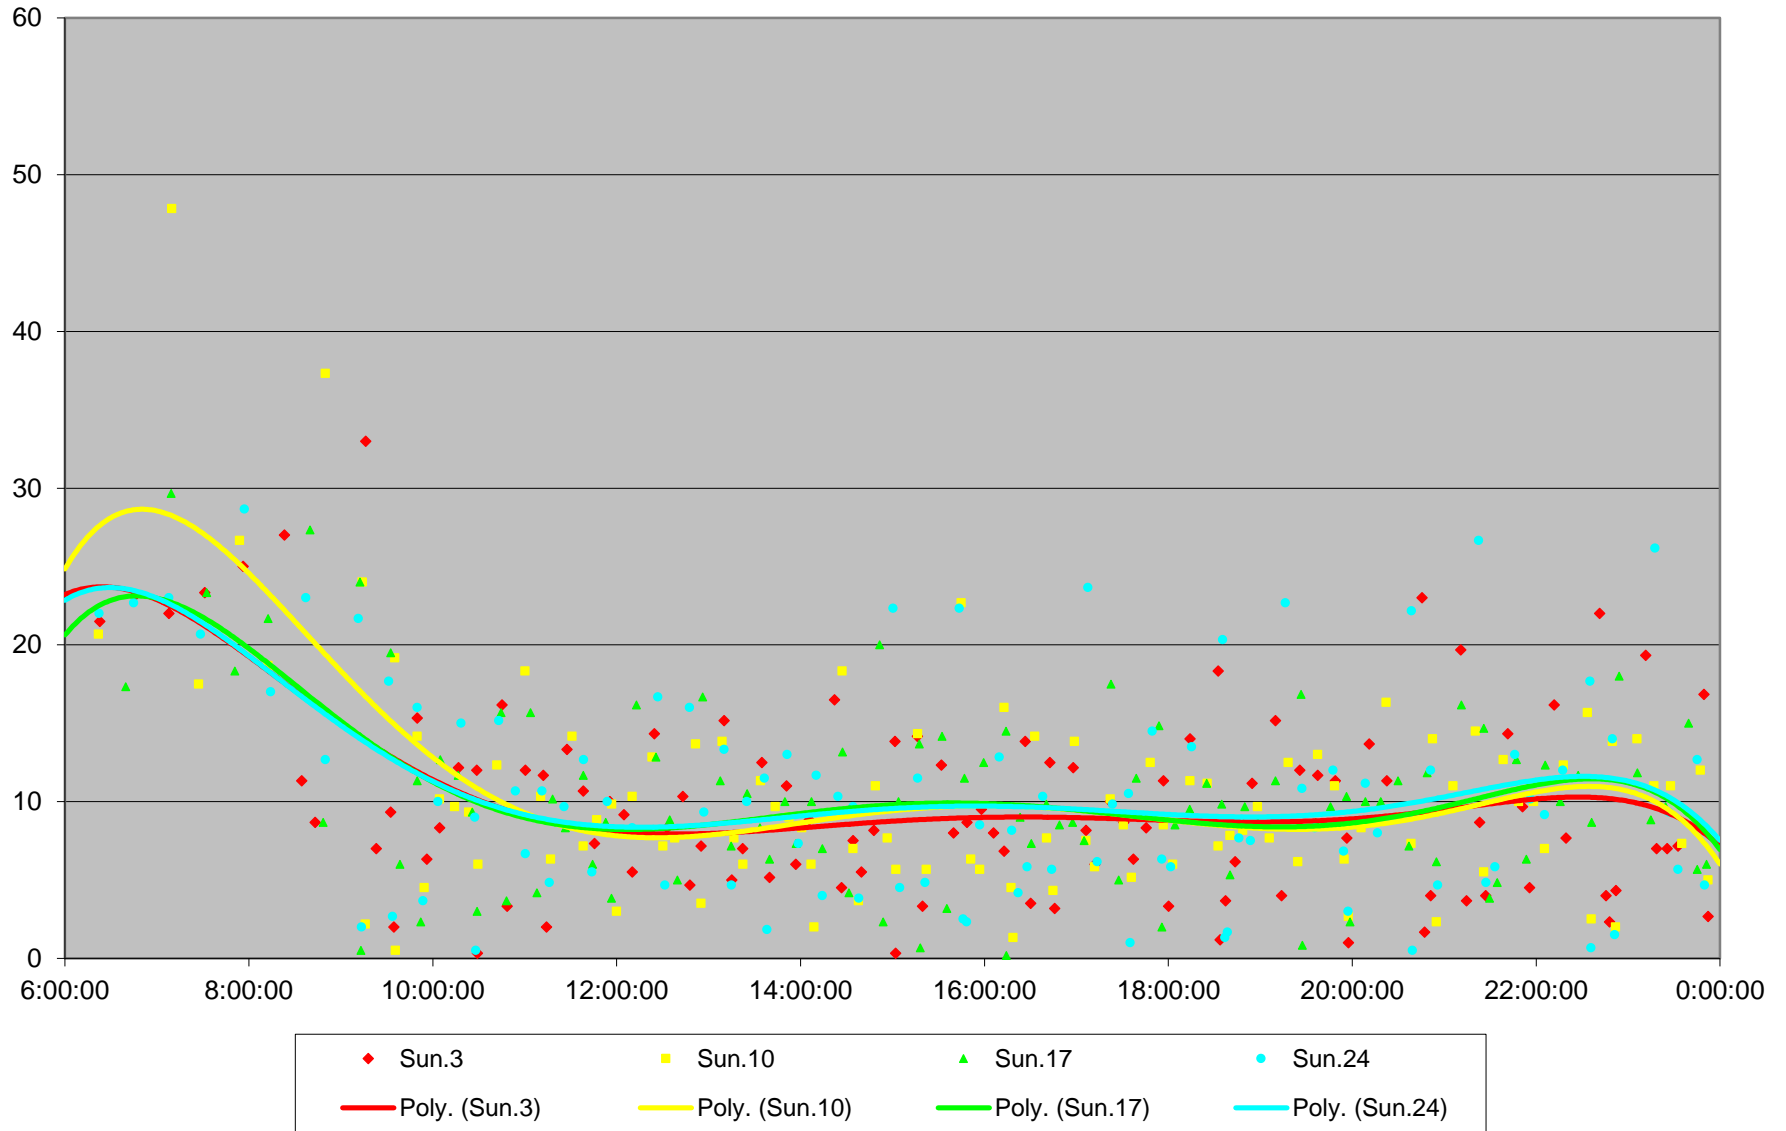

96 Wilson Headways at Kipling Ave. Eastbound April 2016

96 Wilson Headways at Kipling Ave. Eastbound April 2016

96 Wilson Headways at Kipling Ave. Eastbound April 2016

96 Wilson Headways at Kipling Ave. Eastbound April 2016

96 Wilson Headways at Kipling Ave. Eastbound April 2016

96 Wilson Headways at Kipling Ave. Eastbound April 2016

96 Wilson Headways at Kipling Ave. Eastbound April 2016

96 Wilson Headways at Kipling Ave. Eastbound April 2016 Weekday Statistics

96 Wilson Headways at Kipling Ave. Eastbound April 2016 Saturday Statistics

96 Wilson Headways at Kipling Ave. Eastbound April 2016 Sunday Statistics