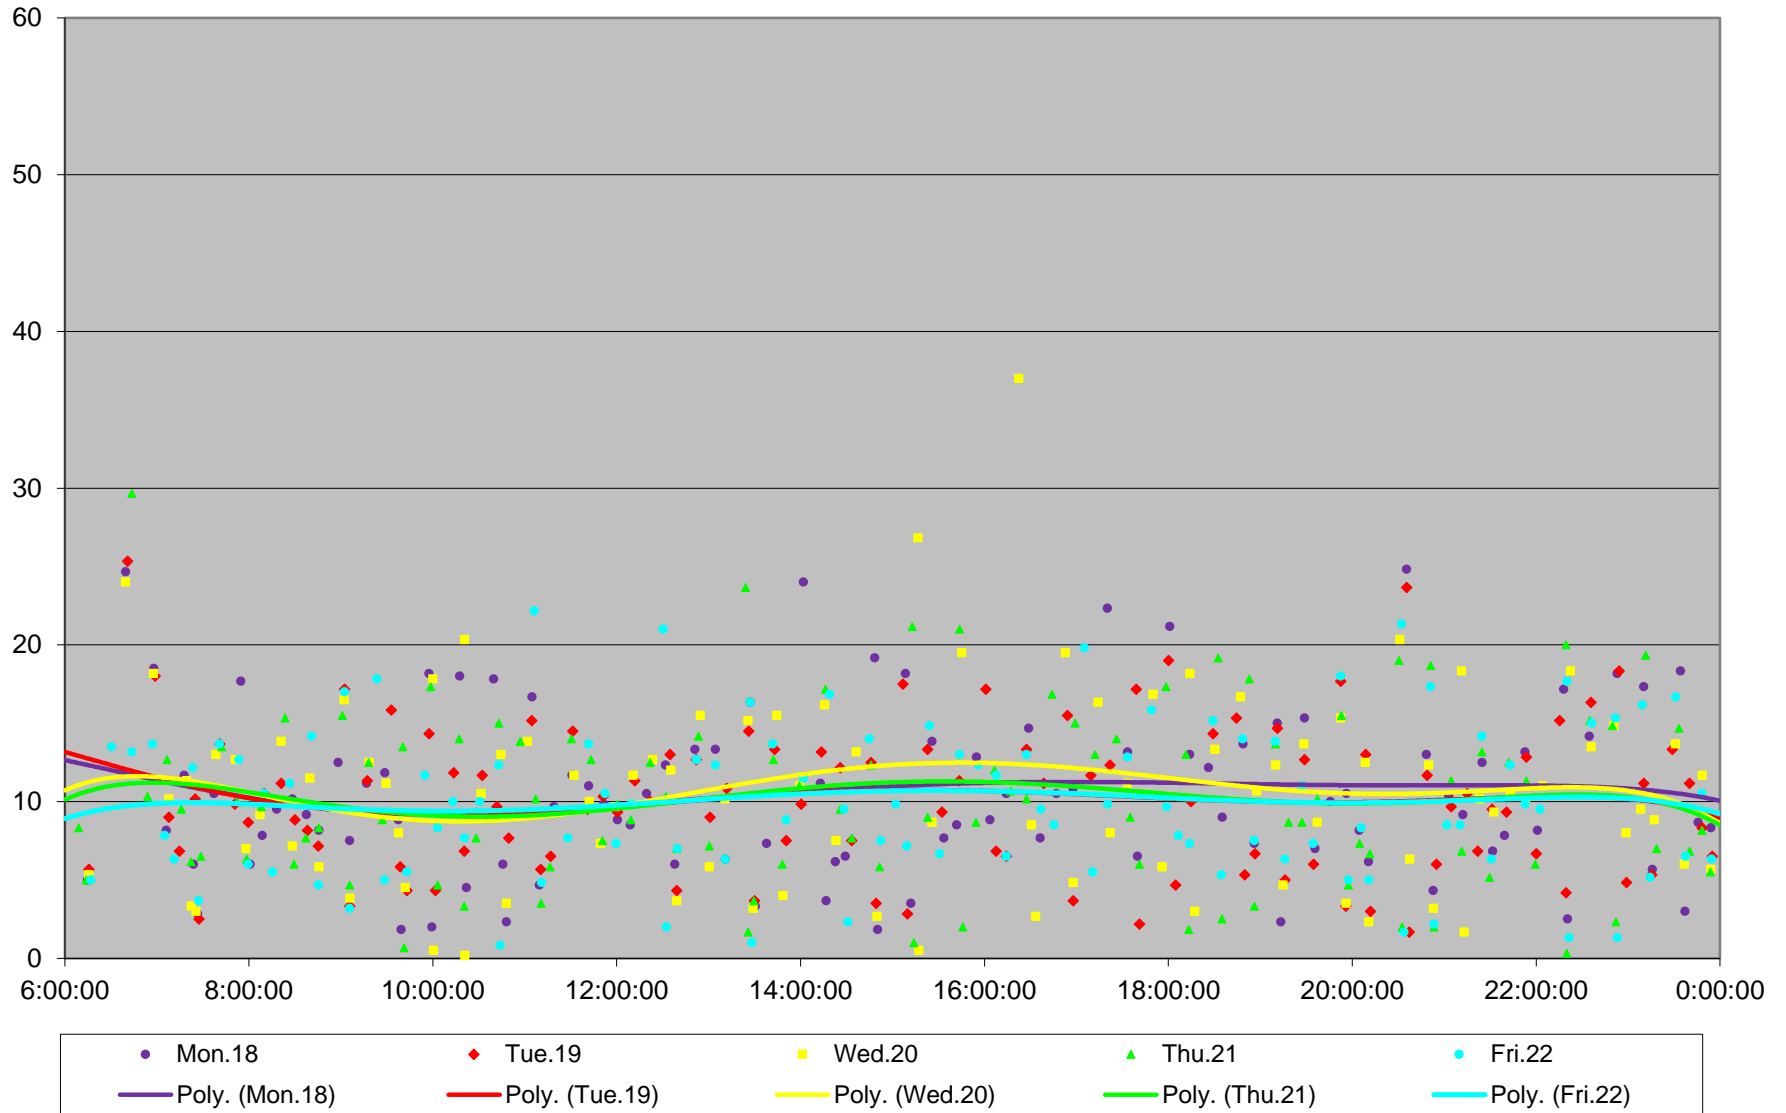

96 Wilson Headways at Kipling Ave. Eastbound April 2016

96 Wilson Headways at Kipling Ave. Eastbound April 2016

96 Wilson Headways at Kipling Ave. Eastbound April 2016

96 Wilson Headways at Kipling Ave. Eastbound April 2016

96 Wilson Headways at Kipling Ave. Eastbound April 2016

96 Wilson Headways at Kipling Ave. Eastbound April 2016

96 Wilson Headways at Kipling Ave. Eastbound April 2016

96 Wilson Headways at Kipling Ave. Eastbound April 2016 Weekday Statistics

96 Wilson Headways at Kipling Ave. Eastbound April 2016 Saturday Statistics

96 Wilson Headways at Kipling Ave. Eastbound April 2016 Sunday Statistics