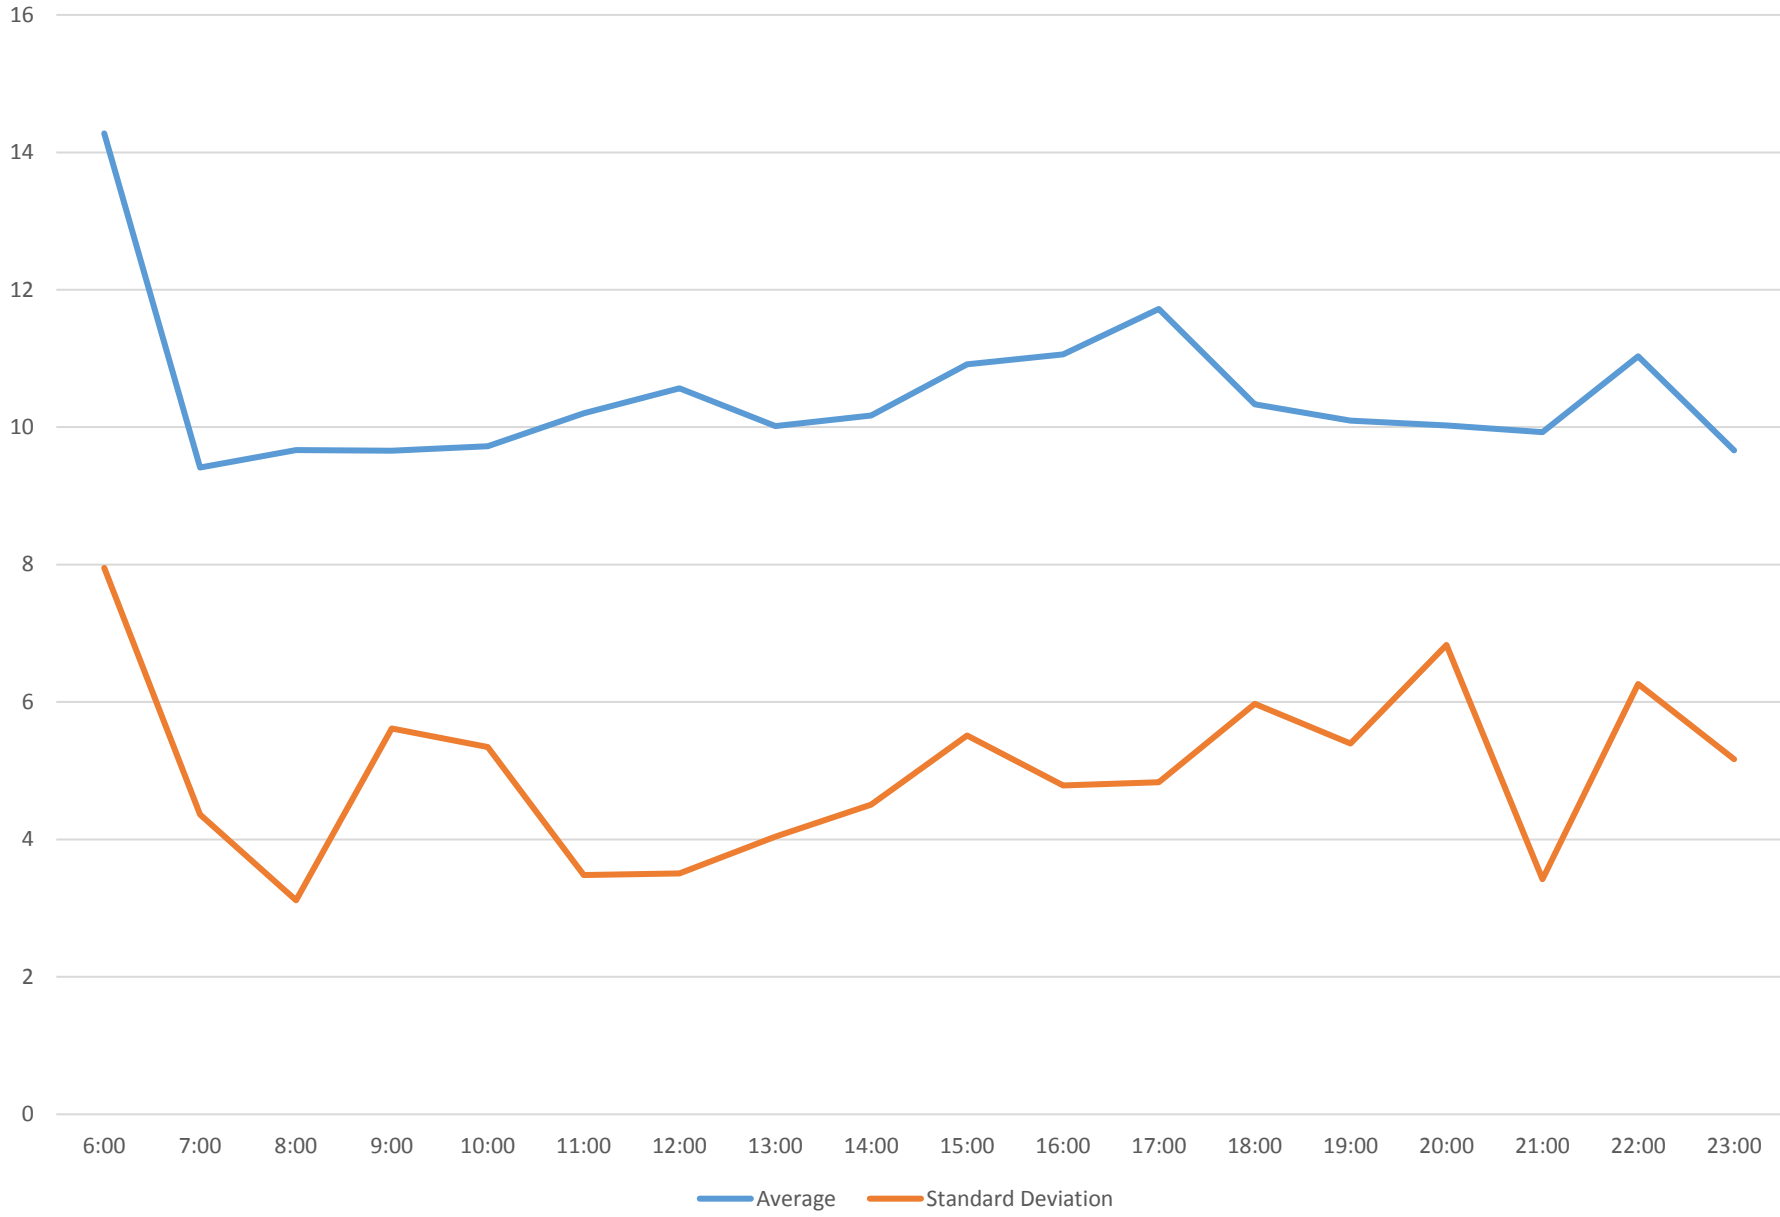

96 Wilson Headways at Kipling Ave. Eastbound April 2016

96 Wilson Headways at Kipling Ave. Eastbound April 2016

96 Wilson Headways at Kipling Ave. Eastbound April 2016

96 Wilson Headways at Kipling Ave. Eastbound April 2016

96 Wilson Headways at Kipling Ave. Eastbound April 2016

96 Wilson Headways at Kipling Ave. Eastbound April 2016

96 Wilson Headways at Kipling Ave. Eastbound April 2016

96 Wilson Headways at Kipling Ave. Eastbound April 2016 Weekday Statistics

96 Wilson Headways at Kipling Ave. Eastbound April 2016 Saturday Statistics

96 Wilson Headways at Kipling Ave. Eastbound April 2016 Sunday Statistics