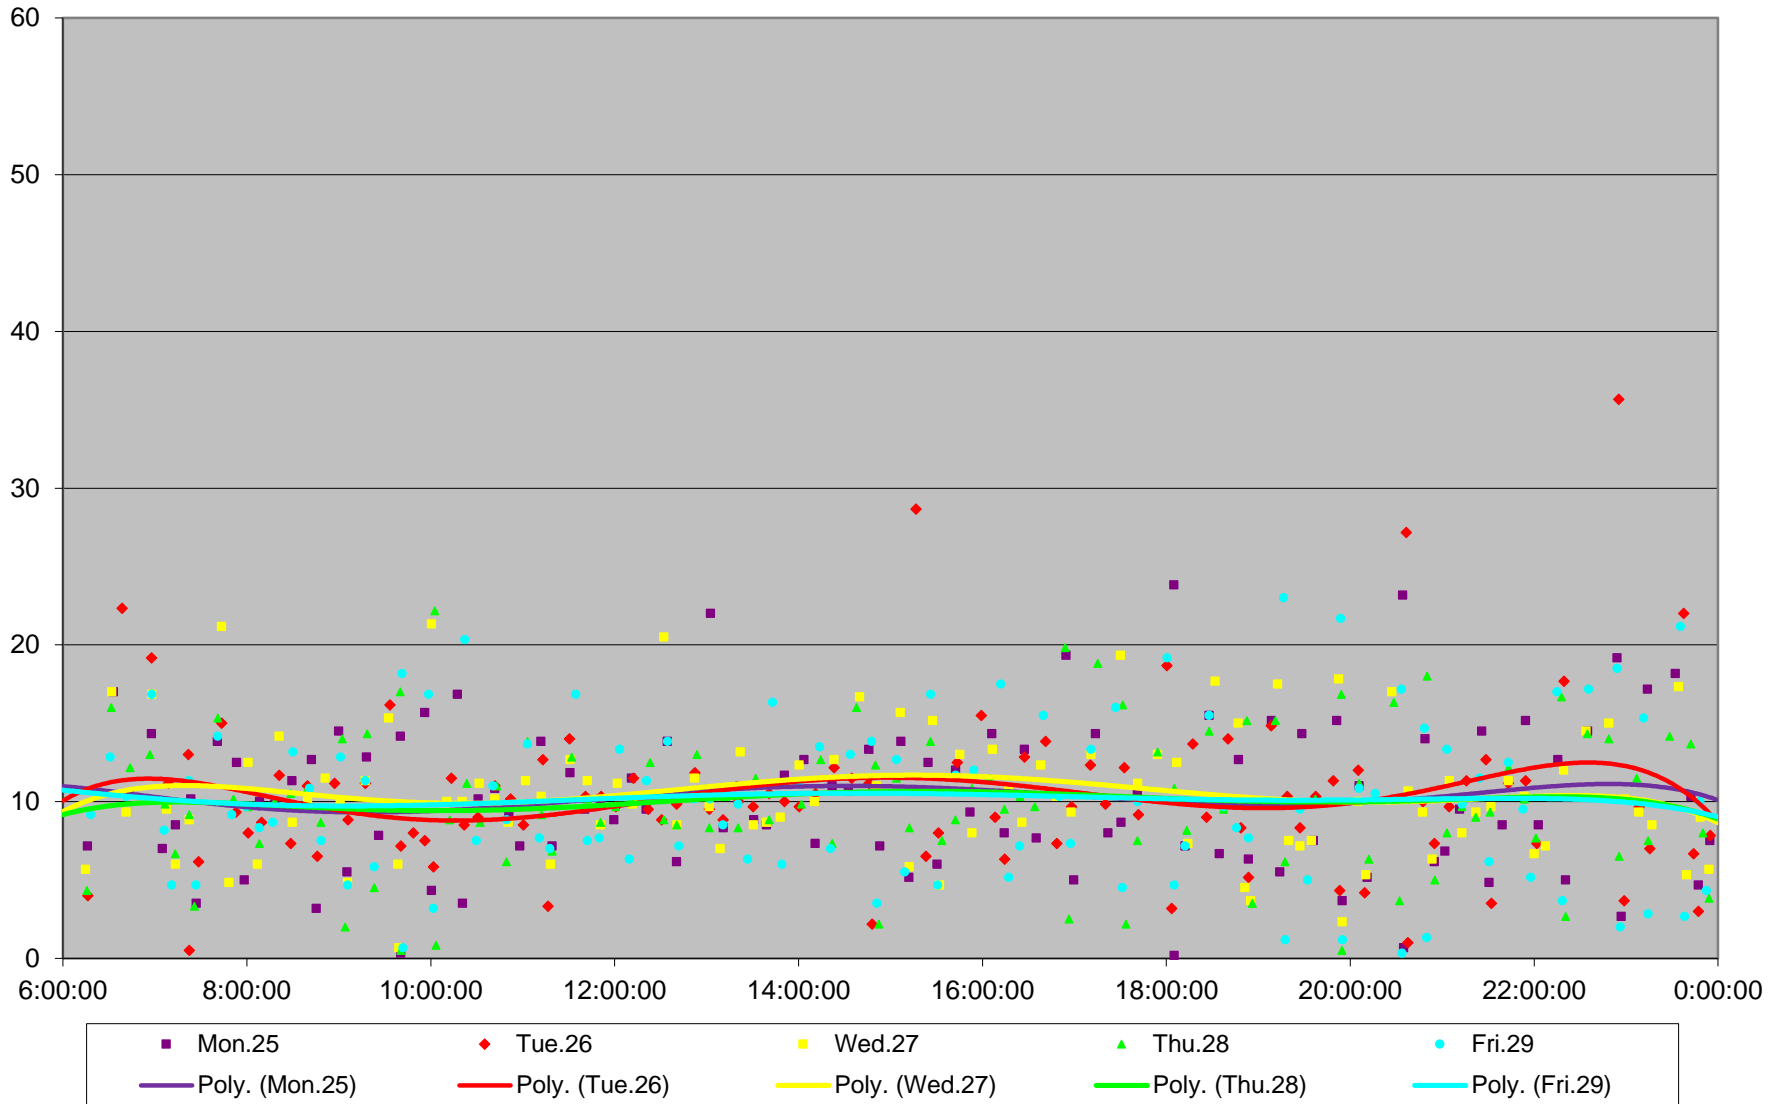

96 Wilson Headways at Kipling Ave. Eastbound April 2016

96 Wilson Headways at Kipling Ave. Eastbound April 2016

96 Wilson Headways at Kipling Ave. Eastbound April 2016

96 Wilson Headways at Kipling Ave. Eastbound April 2016

96 Wilson Headways at Kipling Ave. Eastbound April 2016

96 Wilson Headways at Kipling Ave. Eastbound April 2016

96 Wilson Headways at Kipling Ave. Eastbound April 2016

96 Wilson Headways at Kipling Ave. Eastbound April 2016 Weekday Statistics

96 Wilson Headways at Kipling Ave. Eastbound April 2016 Saturday Statistics

96 Wilson Headways at Kipling Ave. Eastbound April 2016 Sunday Statistics