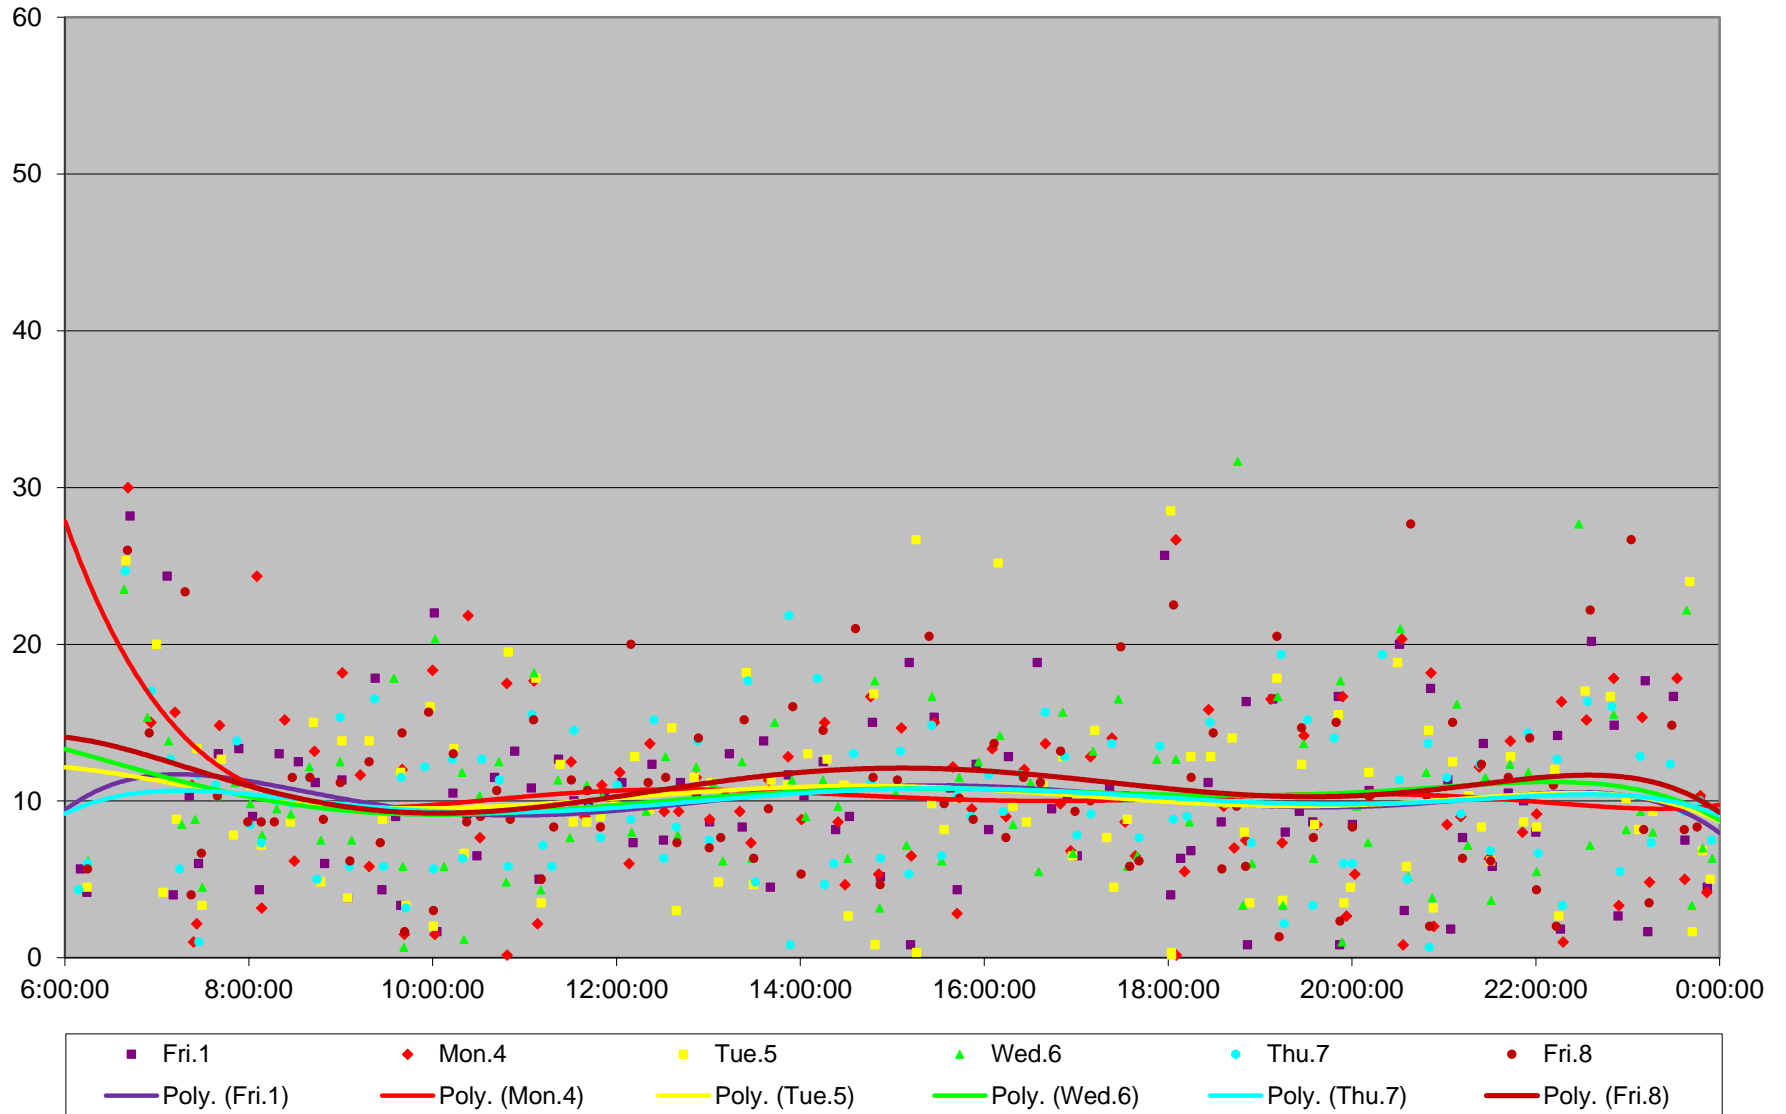

96 Wilson Headways at Kipling Ave. Eastbound April 2016

96 Wilson Headways at Kipling Ave. Eastbound April 2016

96 Wilson Headways at Kipling Ave. Eastbound April 2016

96 Wilson Headways at Kipling Ave. Eastbound April 2016

96 Wilson Headways at Kipling Ave. Eastbound April 2016

96 Wilson Headways at Kipling Ave. Eastbound April 2016

96 Wilson Headways at Kipling Ave. Eastbound April 2016

96 Wilson Headways at Kipling Ave. Eastbound April 2016 Weekday Statistics

96 Wilson Headways at Kipling Ave. Eastbound April 2016 Saturday Statistics

96 Wilson Headways at Kipling Ave. Eastbound April 2016 Sunday Statistics