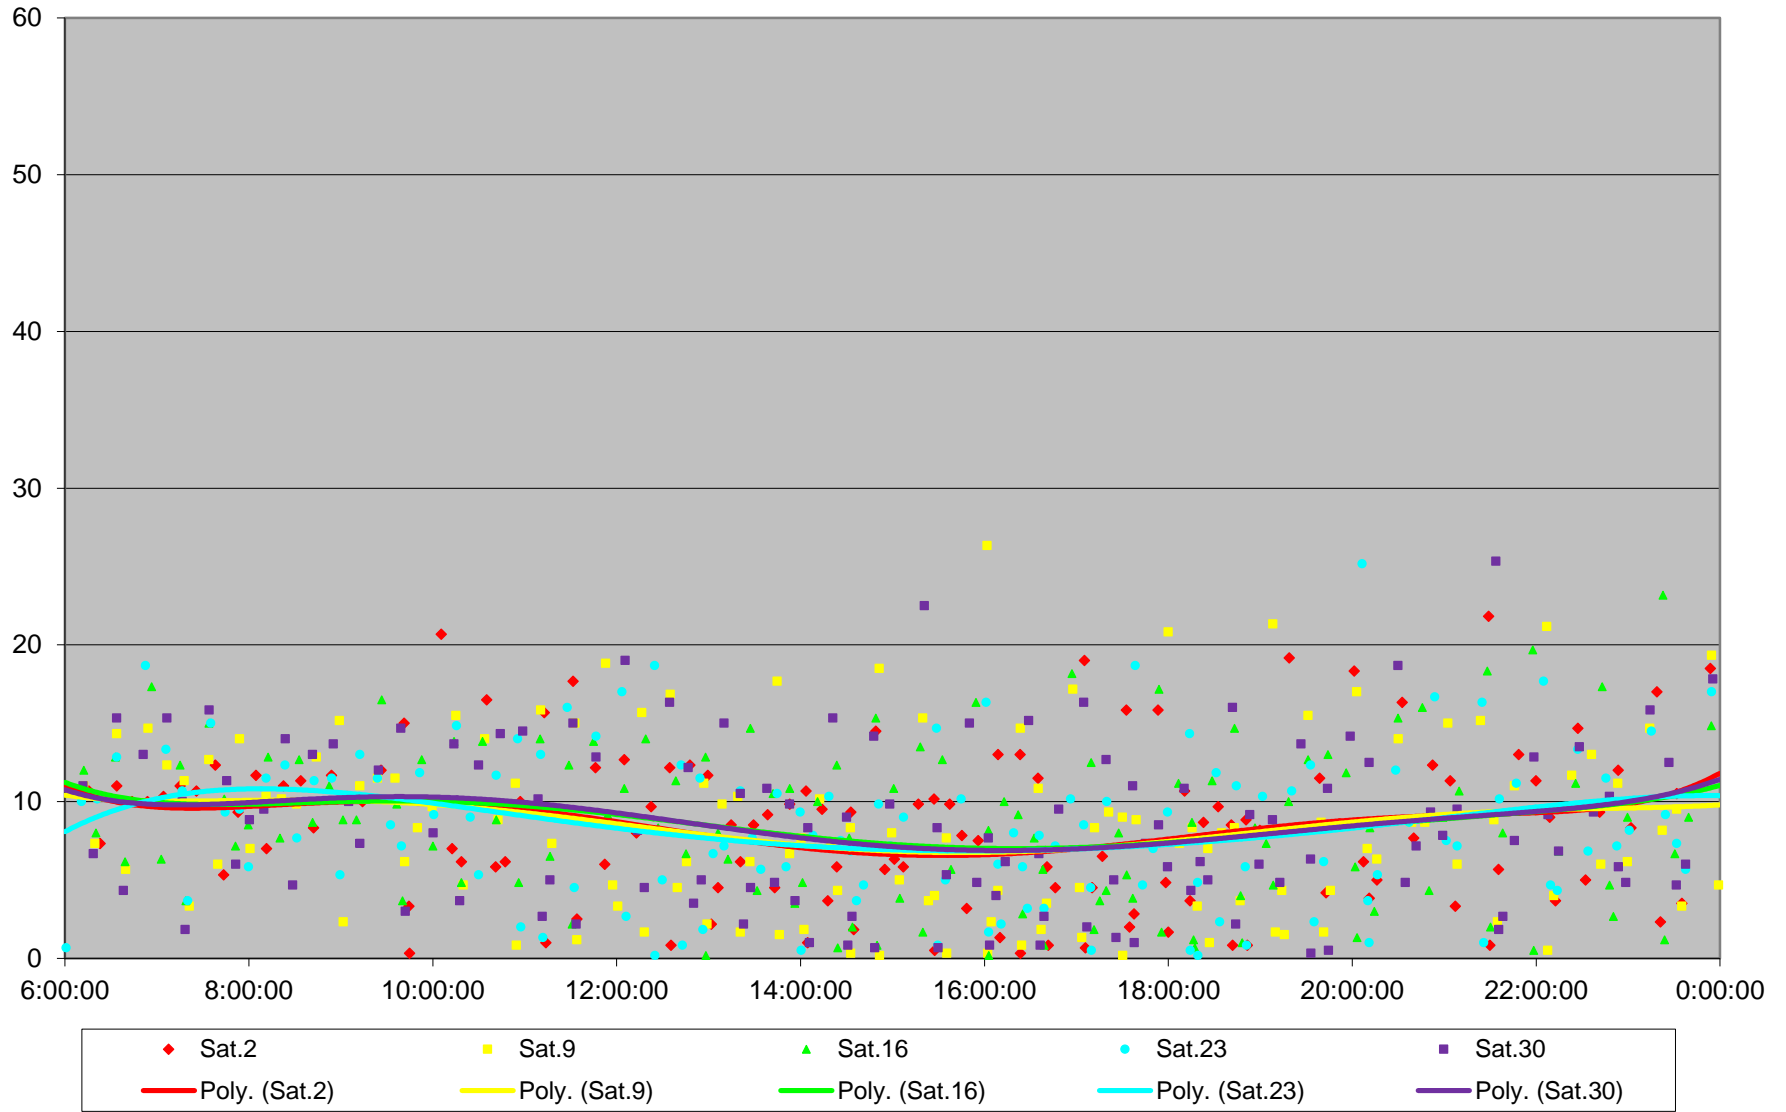

96 Wilson Headways at Kipling Ave. Eastbound April 2016

96 Wilson Headways at Kipling Ave. Eastbound April 2016

96 Wilson Headways at Kipling Ave. Eastbound April 2016

96 Wilson Headways at Kipling Ave. Eastbound April 2016

96 Wilson Headways at Kipling Ave. Eastbound April 2016

96 Wilson Headways at Kipling Ave. Eastbound April 2016

96 Wilson Headways at Kipling Ave. Eastbound April 2016

96 Wilson Headways at Kipling Ave. Eastbound April 2016 Weekday Statistics

96 Wilson Headways at Kipling Ave. Eastbound April 2016 Saturday Statistics

96 Wilson Headways at Kipling Ave. Eastbound April 2016 Sunday Statistics