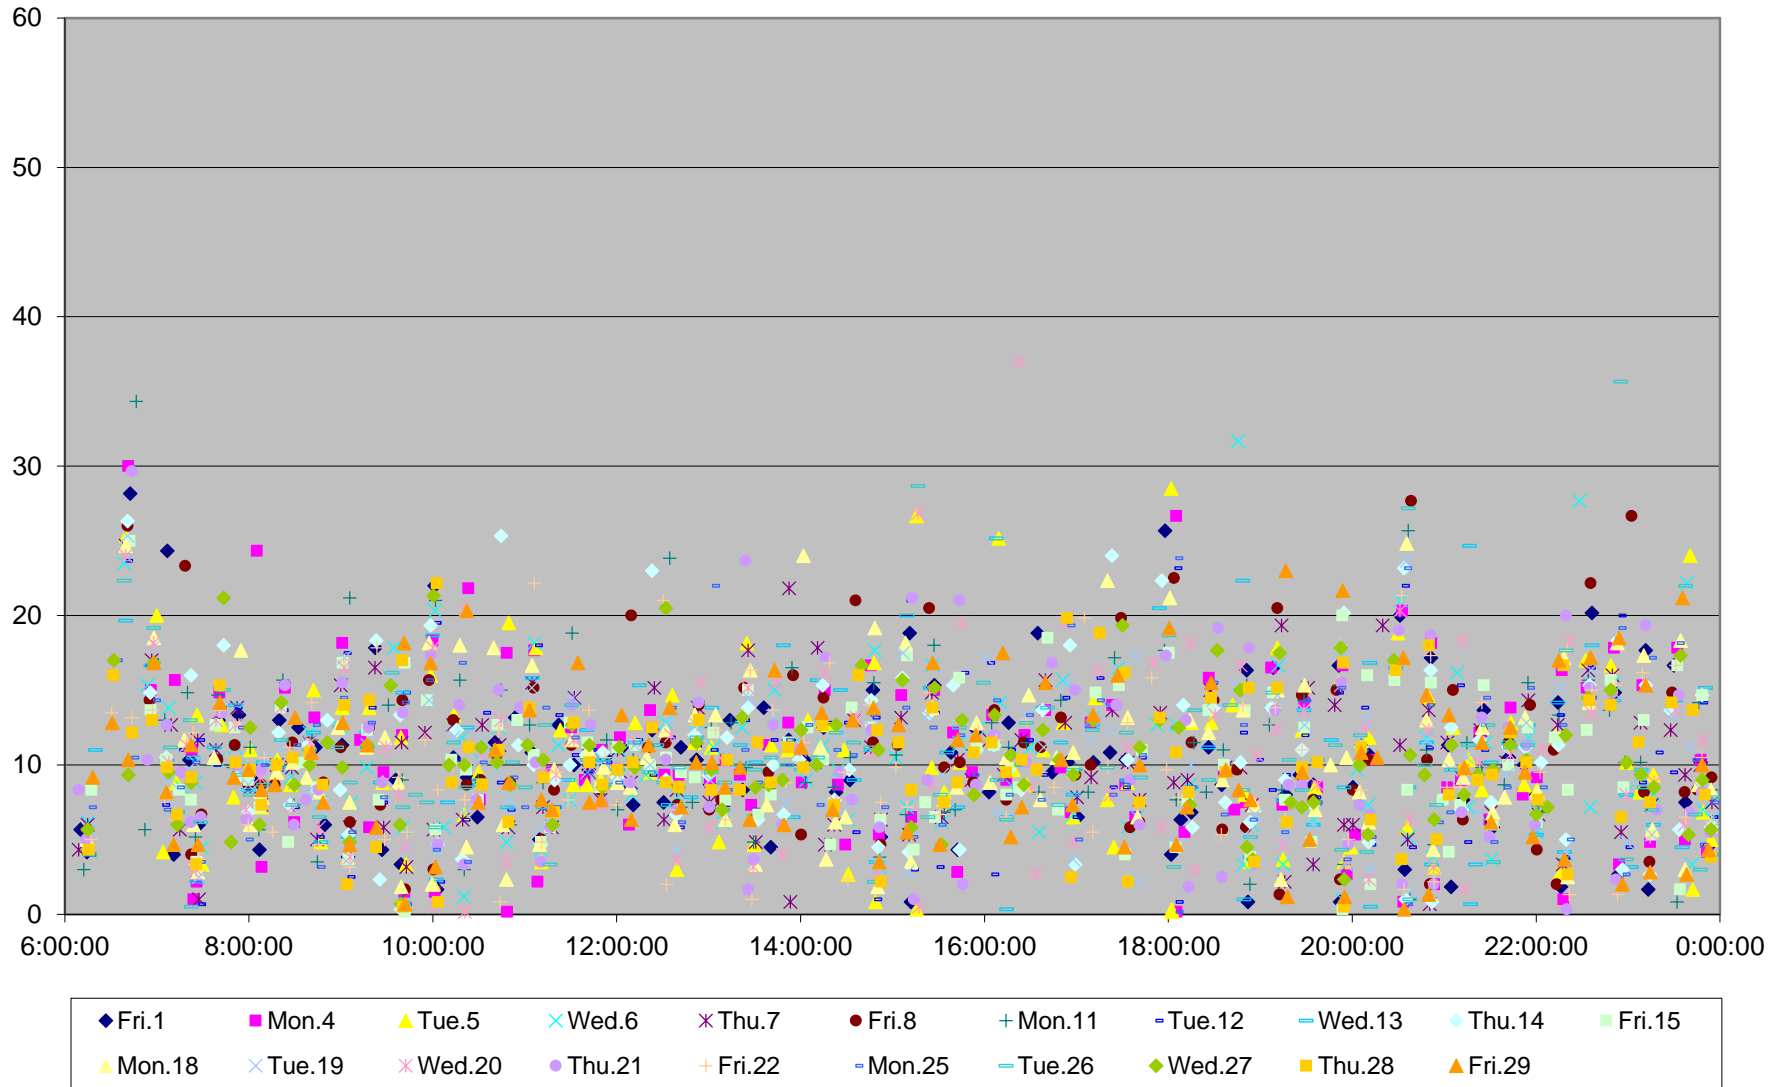

96 Wilson Headways at Kipling Ave. Eastbound April 2016

96 Wilson Headways at Kipling Ave. Eastbound April 2016

96 Wilson Headways at Kipling Ave. Eastbound April 2016

96 Wilson Headways at Kipling Ave. Eastbound April 2016

96 Wilson Headways at Kipling Ave. Eastbound April 2016

96 Wilson Headways at Kipling Ave. Eastbound April 2016

96 Wilson Headways at Kipling Ave. Eastbound April 2016

96 Wilson Headways at Kipling Ave. Eastbound April 2016 Weekday Statistics

96 Wilson Headways at Kipling Ave. Eastbound April 2016 Saturday Statistics

96 Wilson Headways at Kipling Ave. Eastbound April 2016 Sunday Statistics