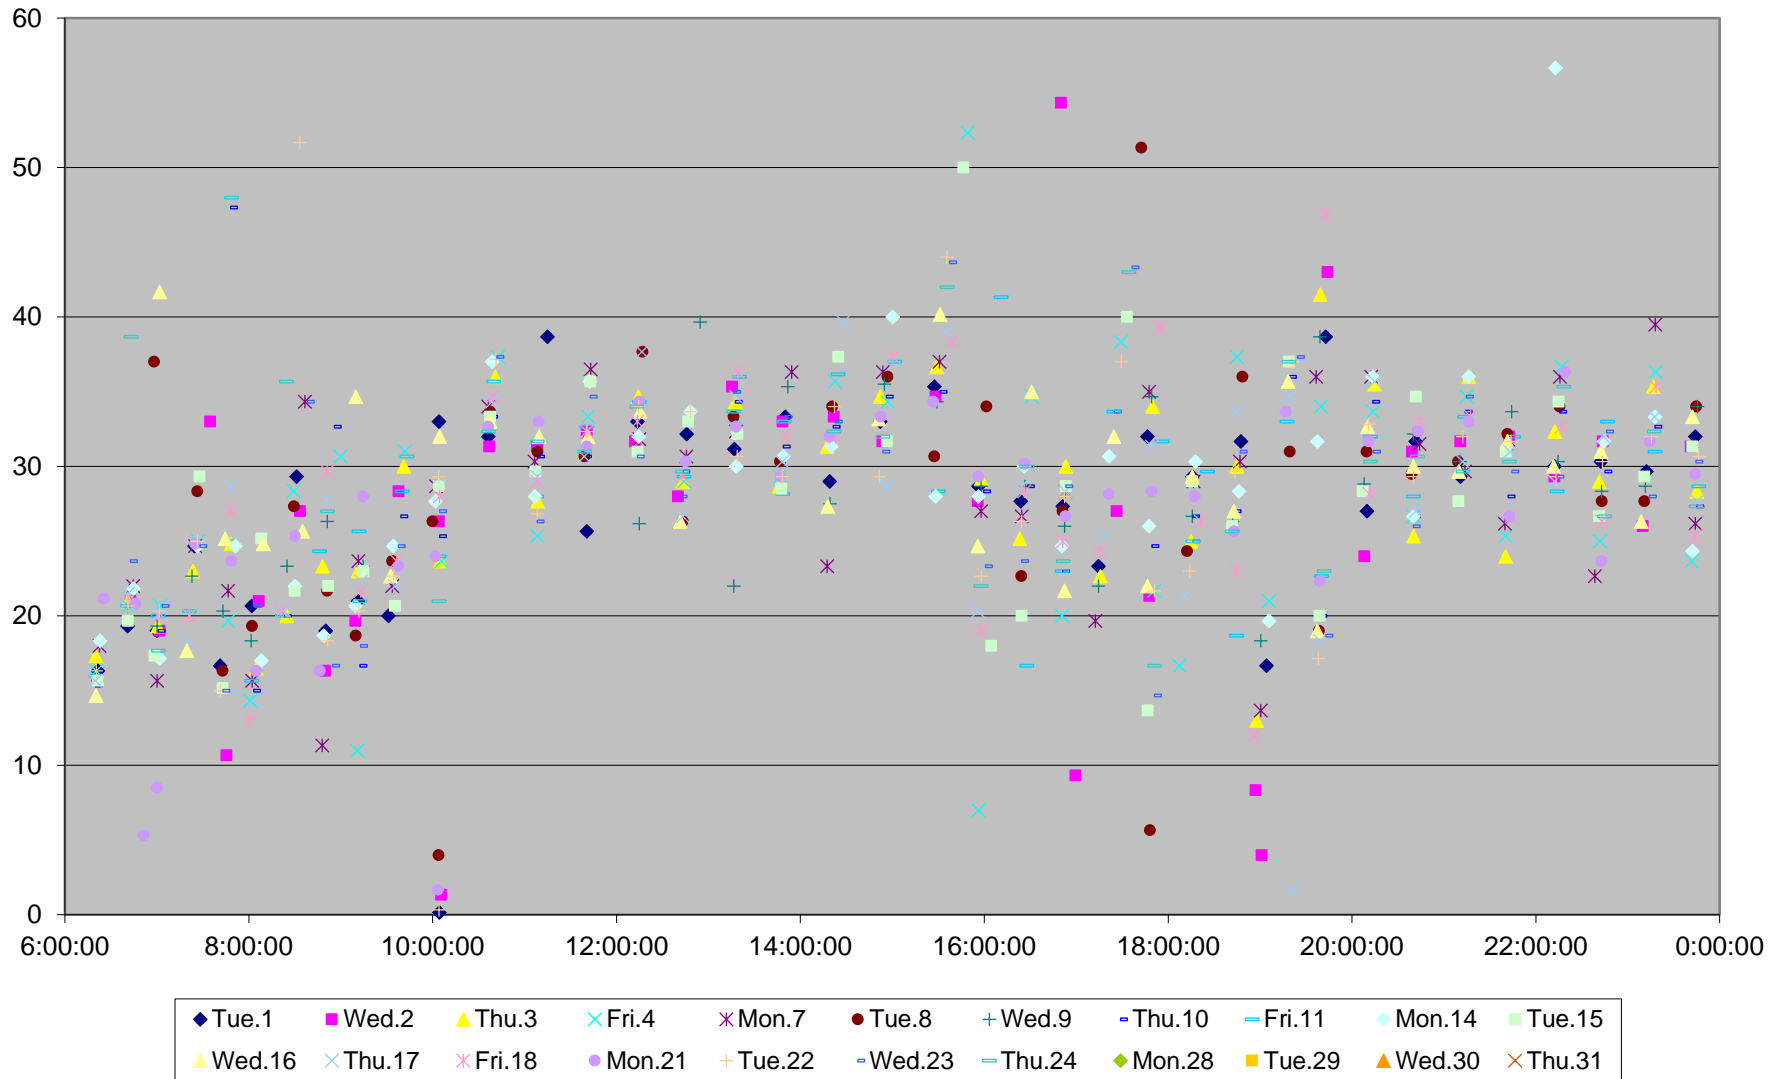

96 Wilson Headways at Thistle Down Loop Southbound March 2016

96 Wilson Headways at Thistle Down Loop Southbound March 2016

96 Wilson Headways at Thistle Down Loop Southbound March 2016

96 Wilson Headways at Thistle Down Loop Southbound March 2016

96 Wilson Headways at Thistle Down Loop Southbound March 2016 Weekday Statistics

96 Wilson Headways at Thistle Down Loop Southbound March 2016 Saturday Statistics

96 Wilson Headways at Thistle Down Loop Southbound March 2016 Sunday Statistics