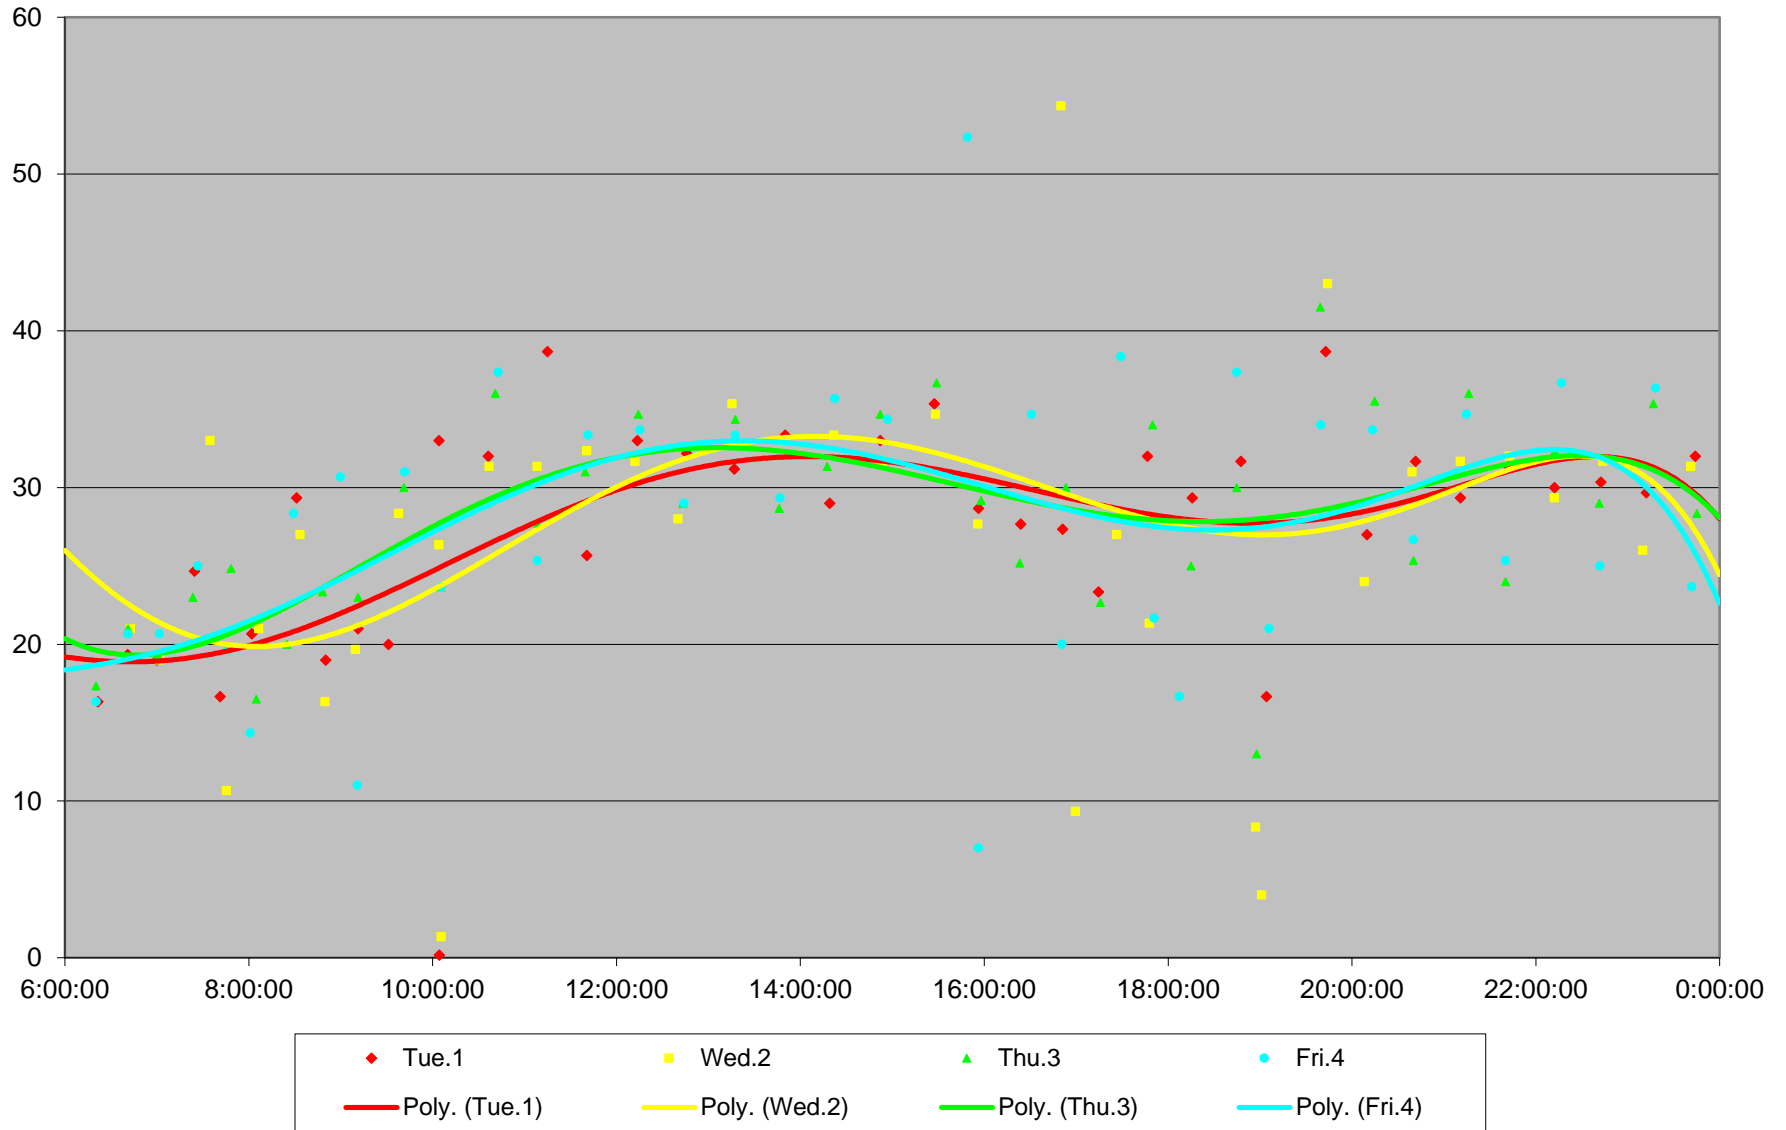

96 Wilson Headways at Thistle Down Loop Southbound March 2016

96 Wilson Headways at Thistle Down Loop Southbound March 2016

96 Wilson Headways at Thistle Down Loop Southbound March 2016

96 Wilson Headways at Thistle Down Loop Southbound March 2016

96 Wilson Headways at Thistle Down Loop Southbound March 2016 Weekday Statistics

96 Wilson Headways at Thistle Down Loop Southbound March 2016 Saturday Statistics

96 Wilson Headways at Thistle Down Loop Southbound March 2016 Sunday Statistics