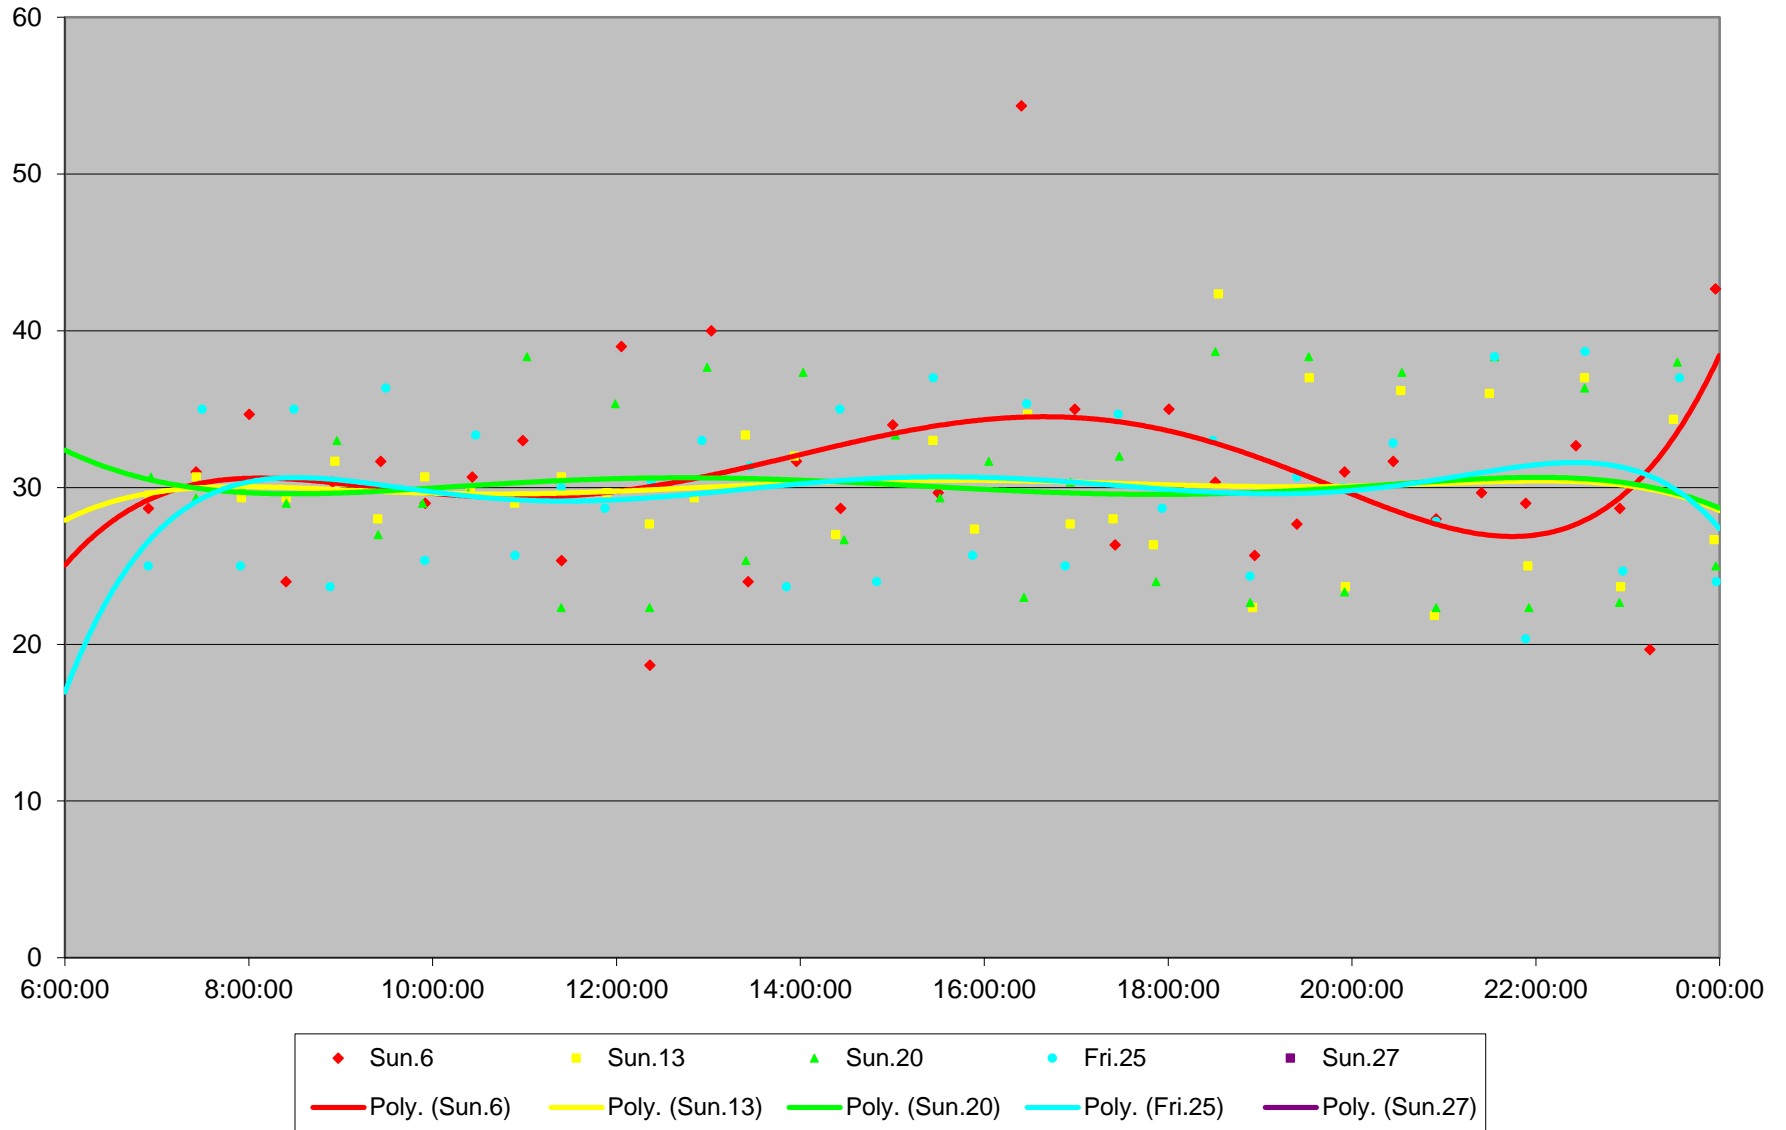

96 Wilson Headways at Thistle Down Loop Southbound March 2016

96 Wilson Headways at Thistle Down Loop Southbound March 2016

96 Wilson Headways at Thistle Down Loop Southbound March 2016

96 Wilson Headways at Thistle Down Loop Southbound March 2016

96 Wilson Headways at Thistle Down Loop Southbound March 2016 Weekday Statistics

96 Wilson Headways at Thistle Down Loop Southbound March 2016 Saturday Statistics

96 Wilson Headways at Thistle Down Loop Southbound March 2016 Sunday Statistics