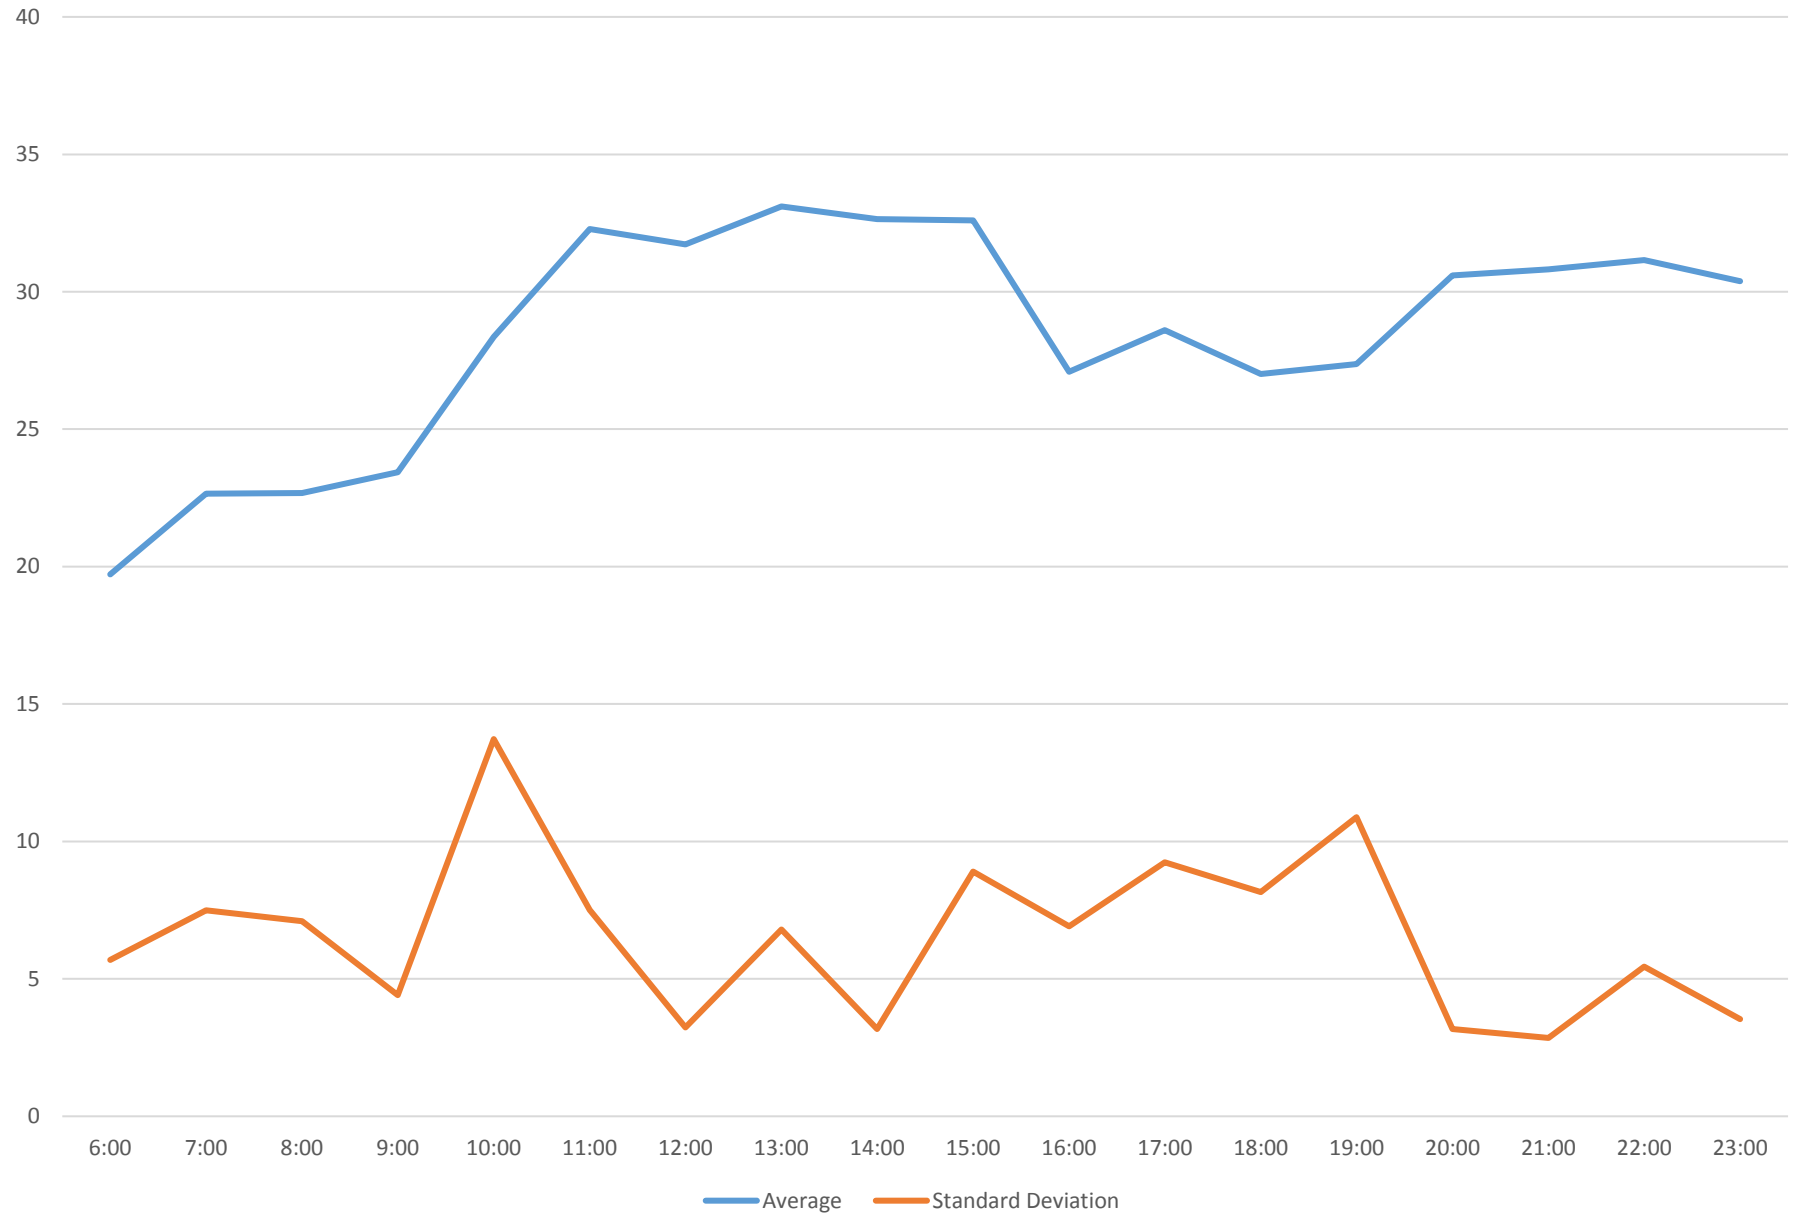

96 Wilson Headways at Thistle Down Loop Southbound March 2016

96 Wilson Headways at Thistle Down Loop Southbound March 2016

96 Wilson Headways at Thistle Down Loop Southbound March 2016

96 Wilson Headways at Thistle Down Loop Southbound March 2016

96 Wilson Headways at Thistle Down Loop Southbound March 2016 Weekday Statistics

96 Wilson Headways at Thistle Down Loop Southbound March 2016 Saturday Statistics

96 Wilson Headways at Thistle Down Loop Southbound March 2016 Sunday Statistics