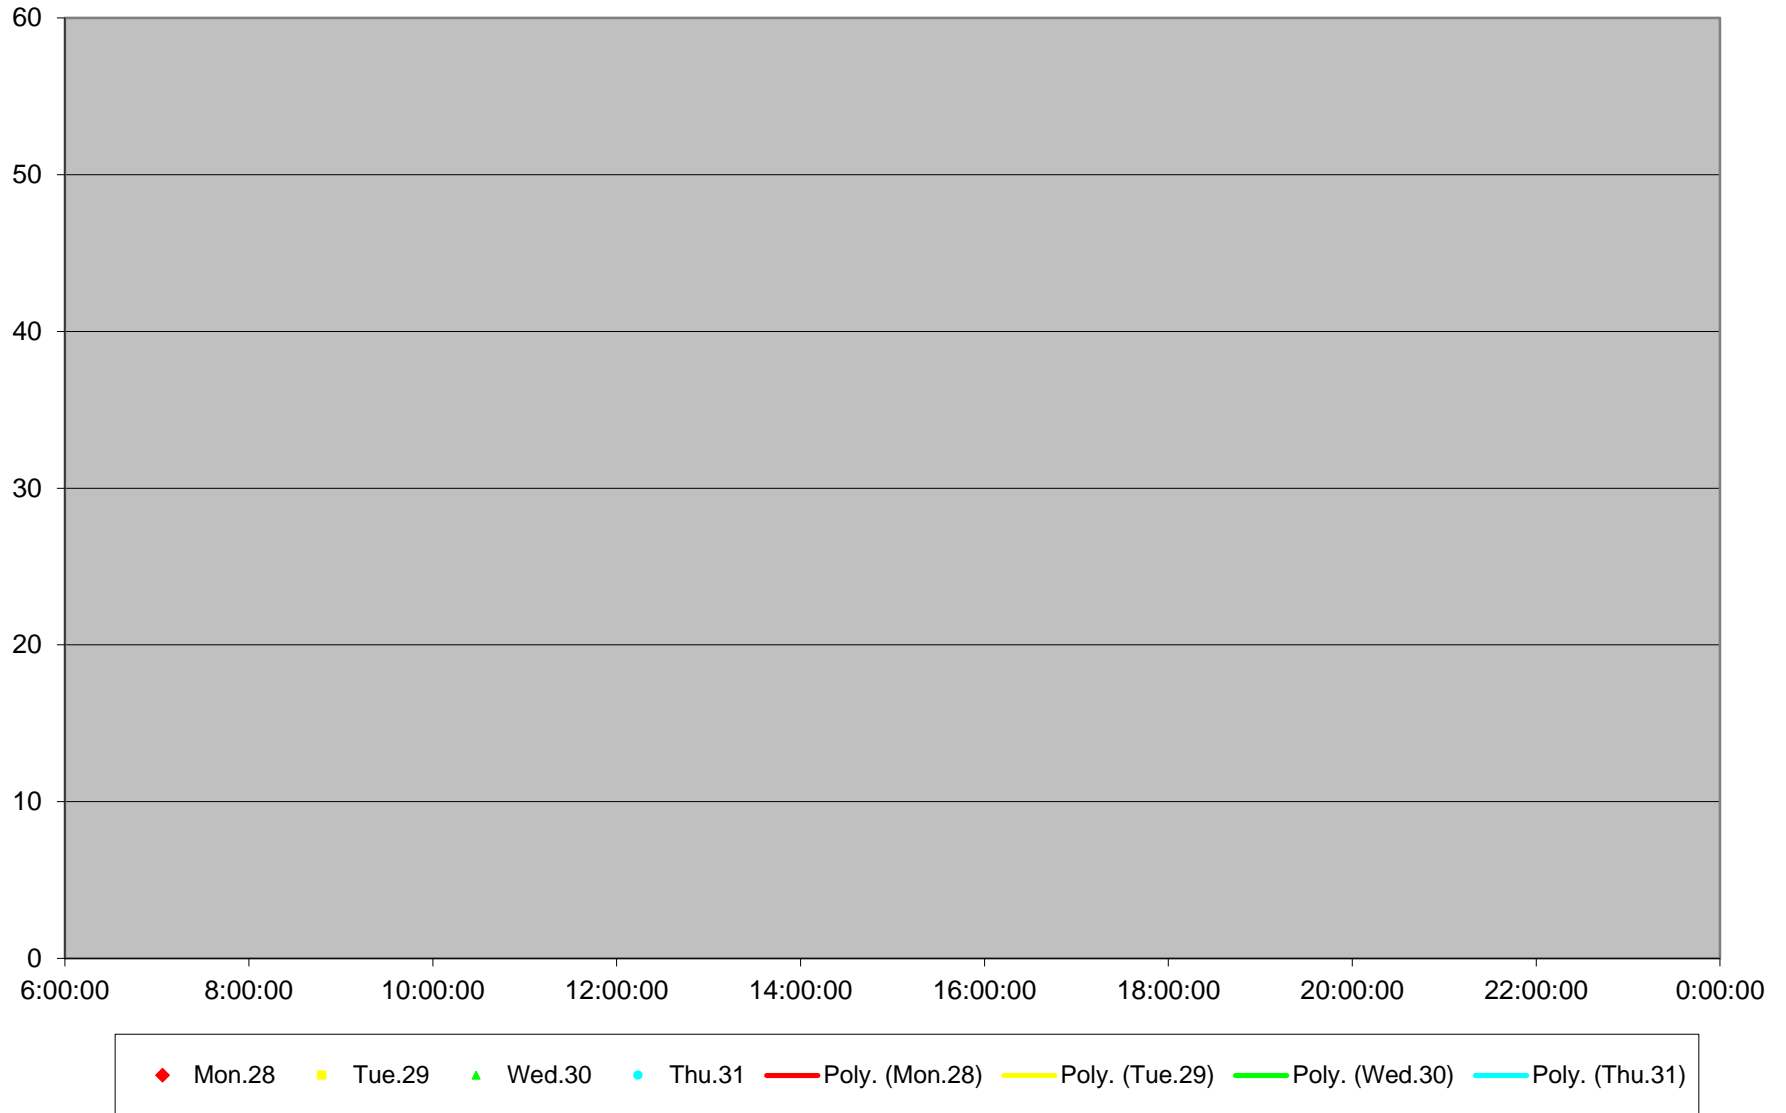

96 Wilson Headways at Thistle Down Loop Southbound March 2016

96 Wilson Headways at Thistle Down Loop Southbound March 2016

96 Wilson Headways at Thistle Down Loop Southbound March 2016

96 Wilson Headways at Thistle Down Loop Southbound March 2016

96 Wilson Headways at Thistle Down Loop Southbound March 2016 Weekday Statistics

96 Wilson Headways at Thistle Down Loop Southbound March 2016 Saturday Statistics

96 Wilson Headways at Thistle Down Loop Southbound March 2016 Sunday Statistics