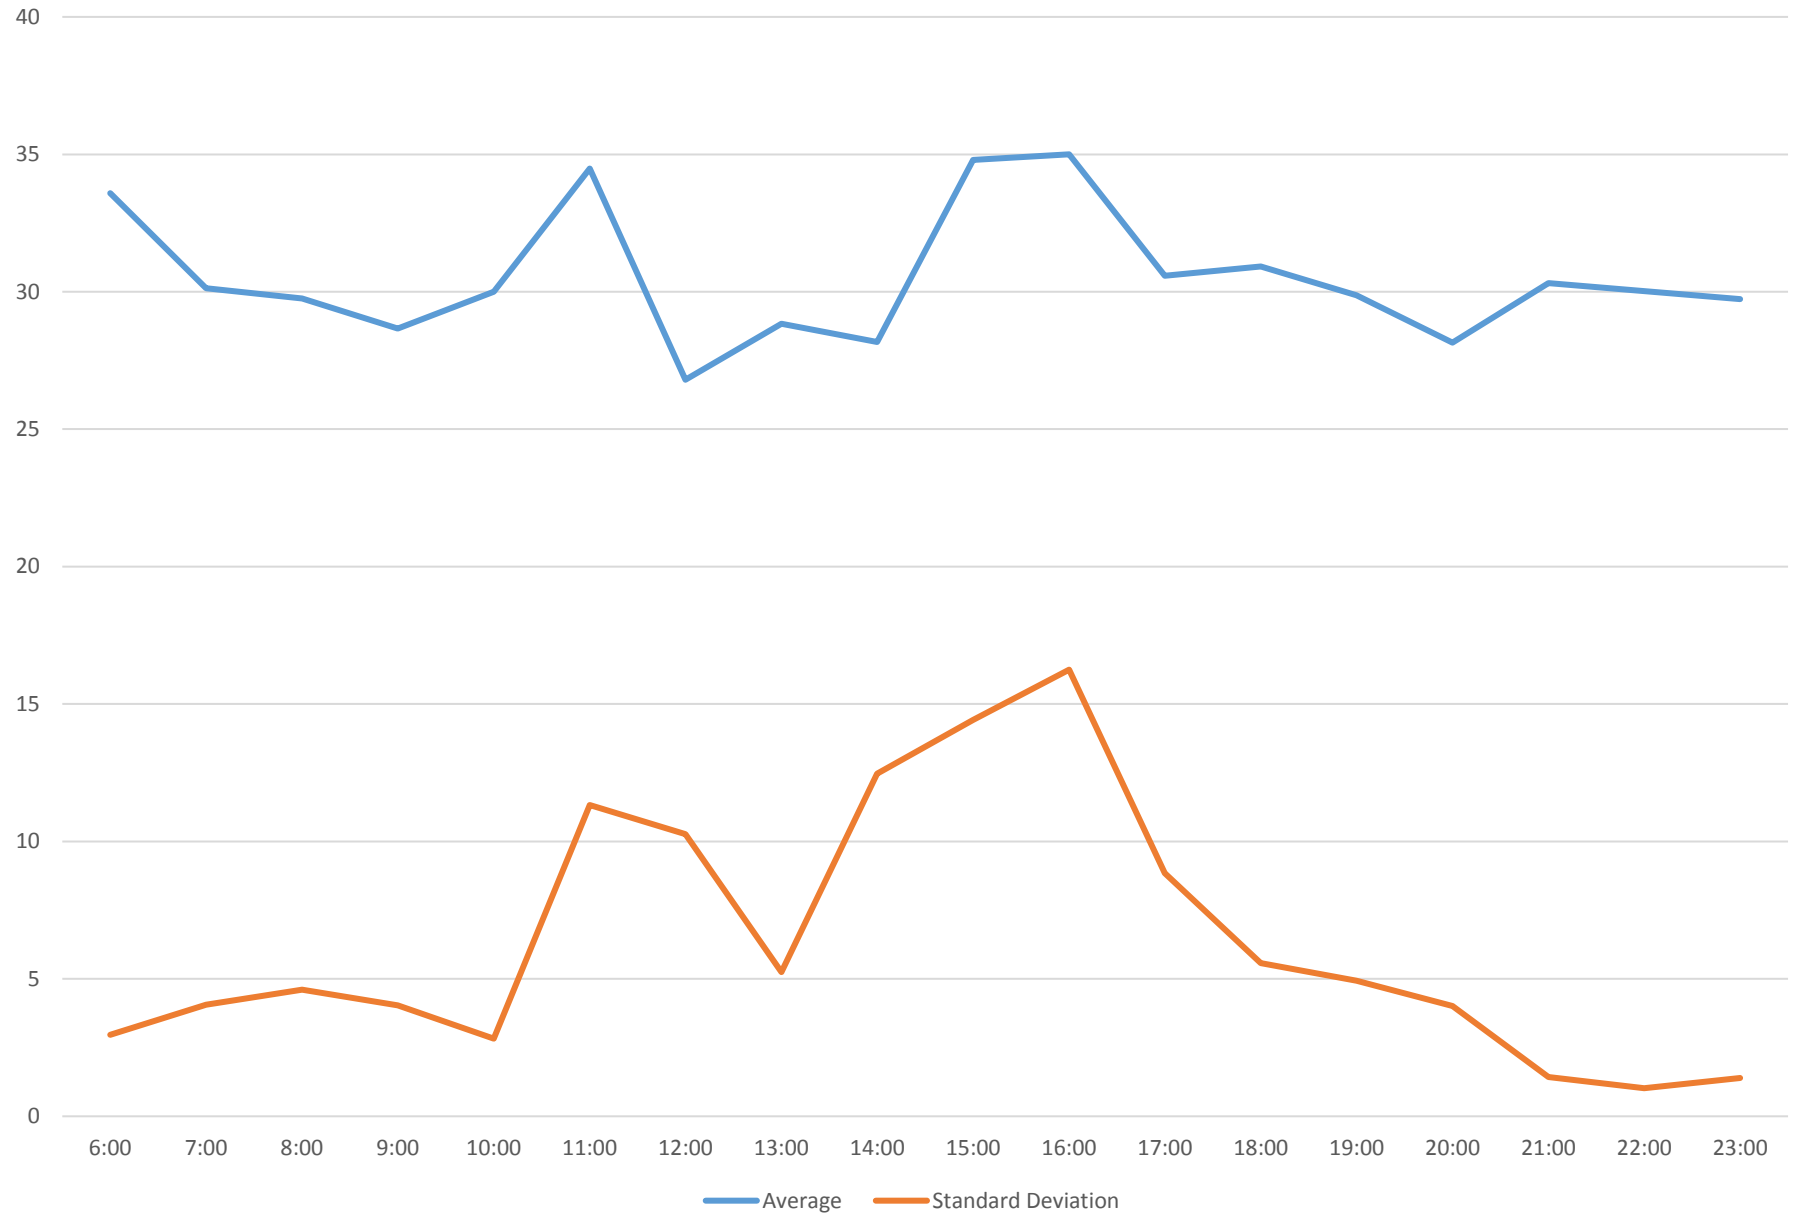

96 Wilson Headways at Thistle Down Loop Southbound March 2016

96 Wilson Headways at Thistle Down Loop Southbound March 2016

96 Wilson Headways at Thistle Down Loop Southbound March 2016

96 Wilson Headways at Thistle Down Loop Southbound March 2016

96 Wilson Headways at Thistle Down Loop Southbound March 2016 Weekday Statistics

96 Wilson Headways at Thistle Down Loop Southbound March 2016 Saturday Statistics

96 Wilson Headways at Thistle Down Loop Southbound March 2016 Sunday Statistics