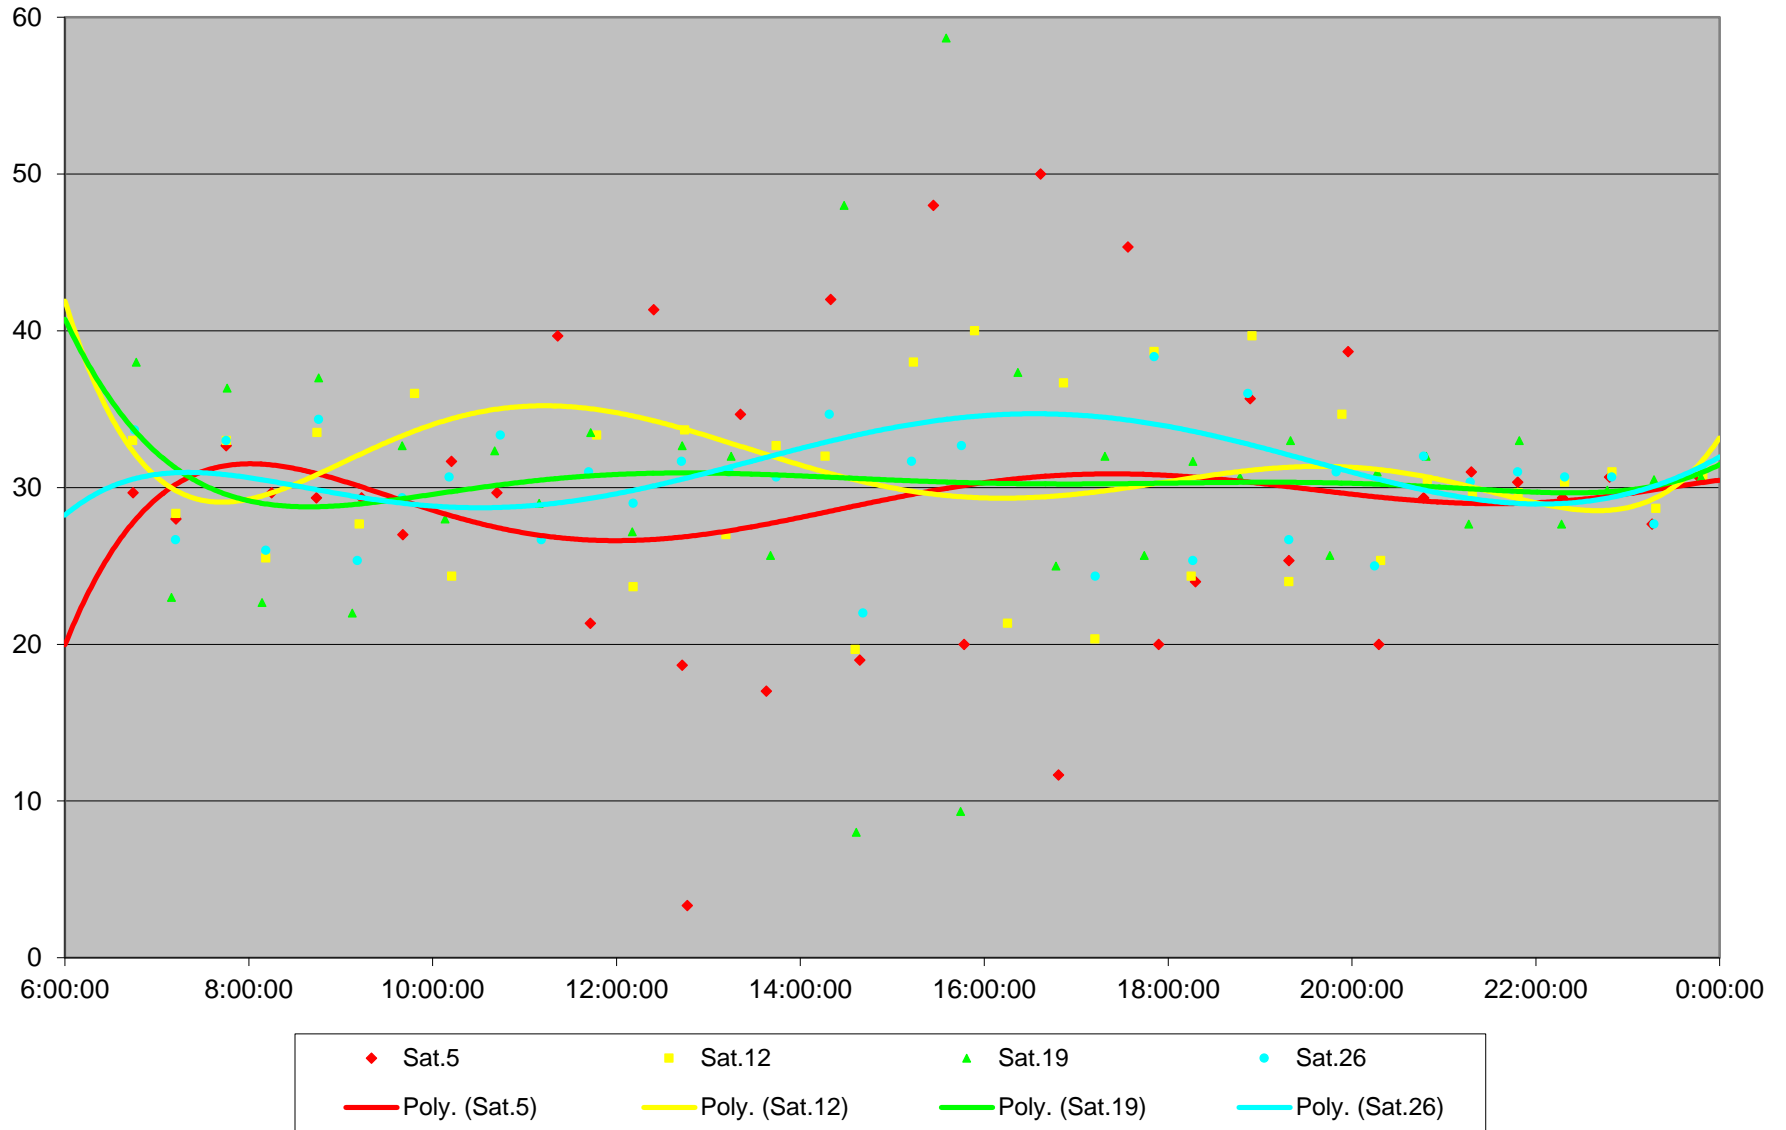

96 Wilson Headways at Thistle Down Loop Southbound March 2016

96 Wilson Headways at Thistle Down Loop Southbound March 2016

96 Wilson Headways at Thistle Down Loop Southbound March 2016

96 Wilson Headways at Thistle Down Loop Southbound March 2016

96 Wilson Headways at Thistle Down Loop Southbound March 2016 Weekday Statistics

96 Wilson Headways at Thistle Down Loop Southbound March 2016 Saturday Statistics

96 Wilson Headways at Thistle Down Loop Southbound March 2016 Sunday Statistics