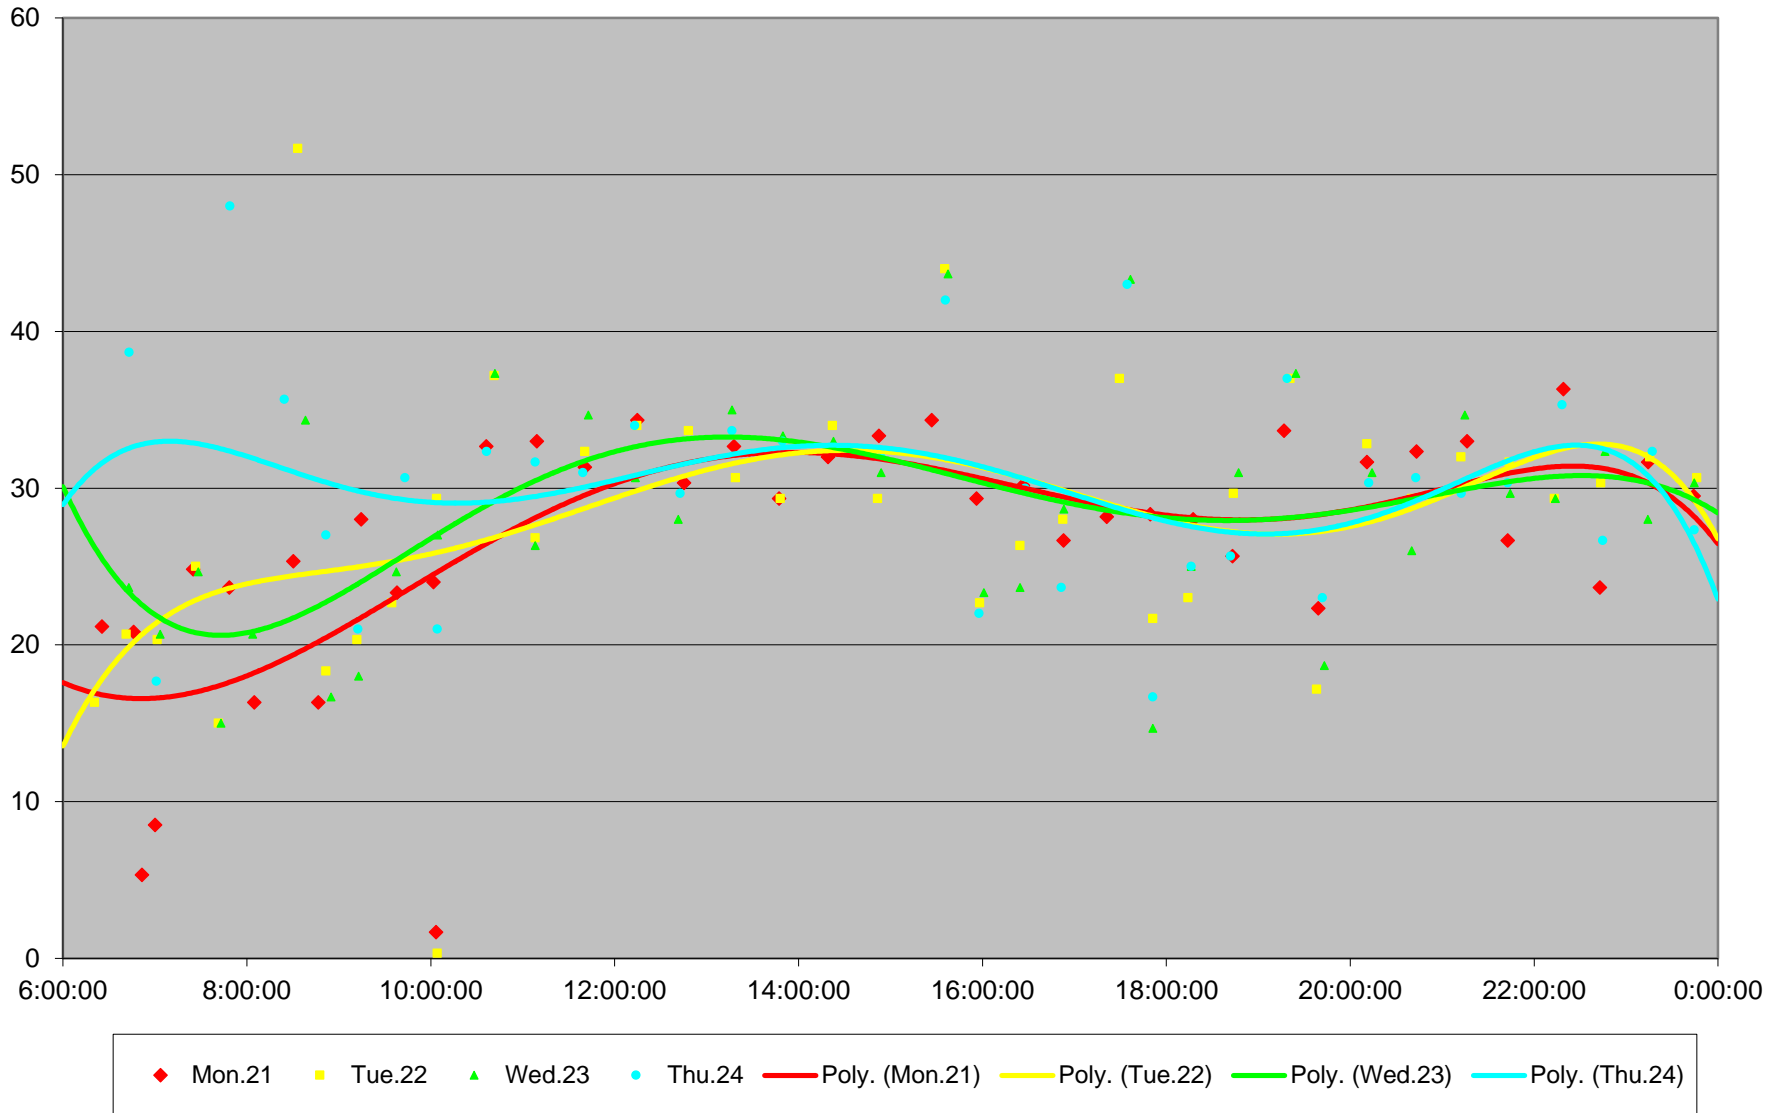

96 Wilson Headways at Thistle Down Loop Southbound March 2016

96 Wilson Headways at Thistle Down Loop Southbound March 2016

96 Wilson Headways at Thistle Down Loop Southbound March 2016

96 Wilson Headways at Thistle Down Loop Southbound March 2016

96 Wilson Headways at Thistle Down Loop Southbound March 2016 Weekday Statistics

96 Wilson Headways at Thistle Down Loop Southbound March 2016 Saturday Statistics

96 Wilson Headways at Thistle Down Loop Southbound March 2016 Sunday Statistics