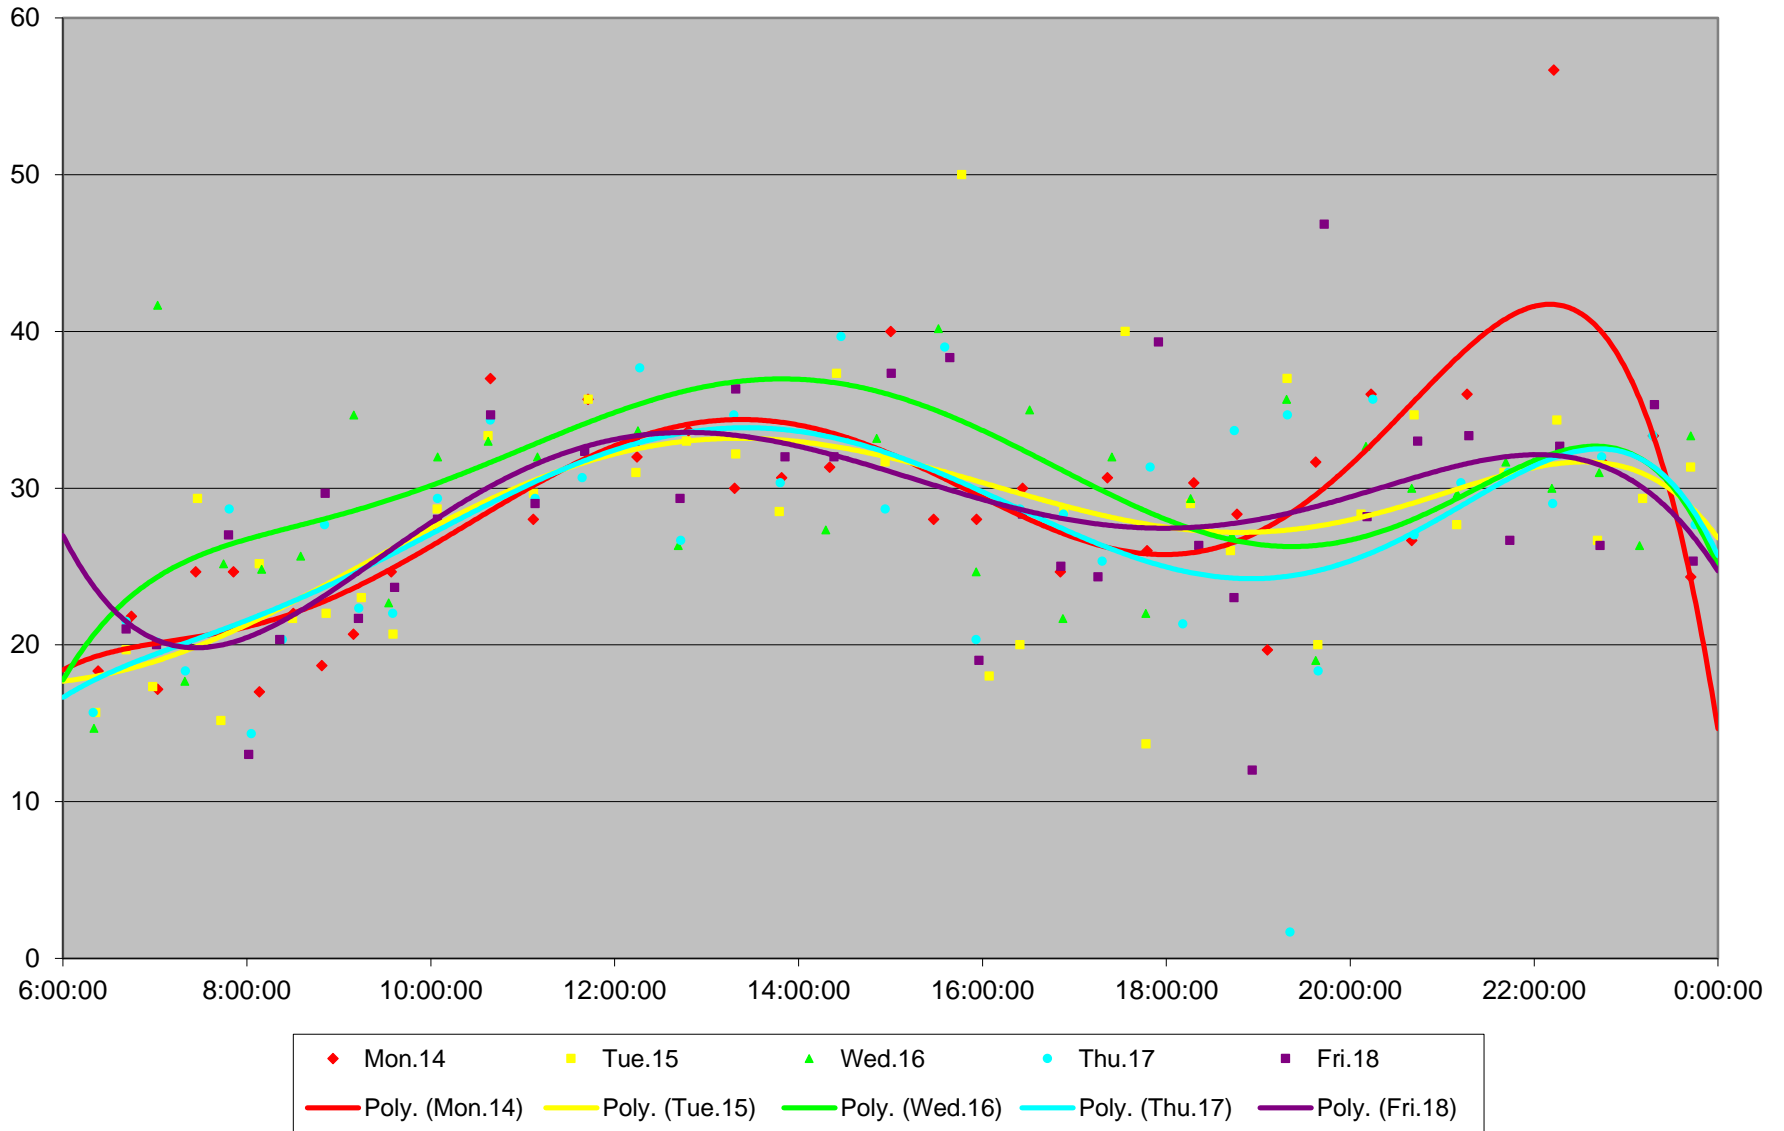

96 Wilson Headways at Thistle Down Loop Southbound March 2016

96 Wilson Headways at Thistle Down Loop Southbound March 2016

96 Wilson Headways at Thistle Down Loop Southbound March 2016

96 Wilson Headways at Thistle Down Loop Southbound March 2016

96 Wilson Headways at Thistle Down Loop Southbound March 2016 Weekday Statistics

96 Wilson Headways at Thistle Down Loop Southbound March 2016 Saturday Statistics

96 Wilson Headways at Thistle Down Loop Southbound March 2016 Sunday Statistics