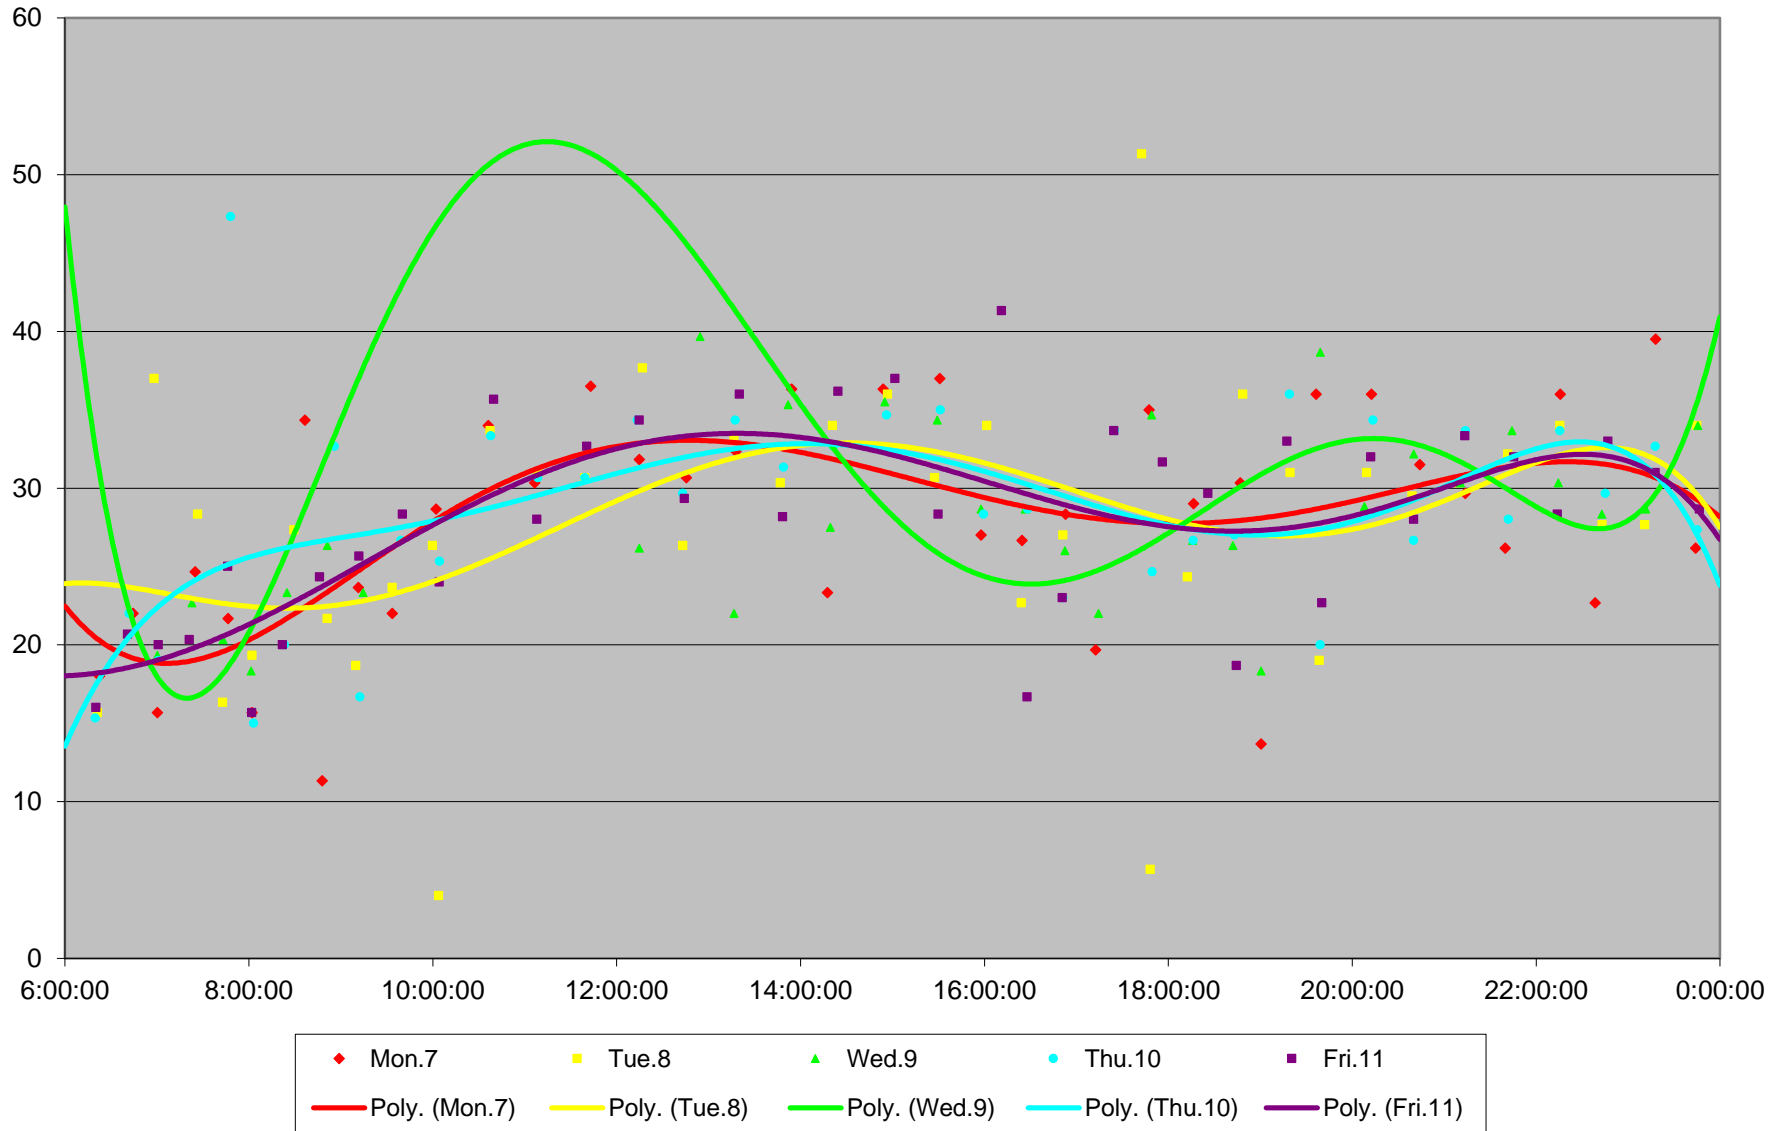

96 Wilson Headways at Thistle Down Loop Southbound March 2016

96 Wilson Headways at Thistle Down Loop Southbound March 2016

96 Wilson Headways at Thistle Down Loop Southbound March 2016

96 Wilson Headways at Thistle Down Loop Southbound March 2016

96 Wilson Headways at Thistle Down Loop Southbound March 2016 Weekday Statistics

96 Wilson Headways at Thistle Down Loop Southbound March 2016 Saturday Statistics

96 Wilson Headways at Thistle Down Loop Southbound March 2016 Sunday Statistics