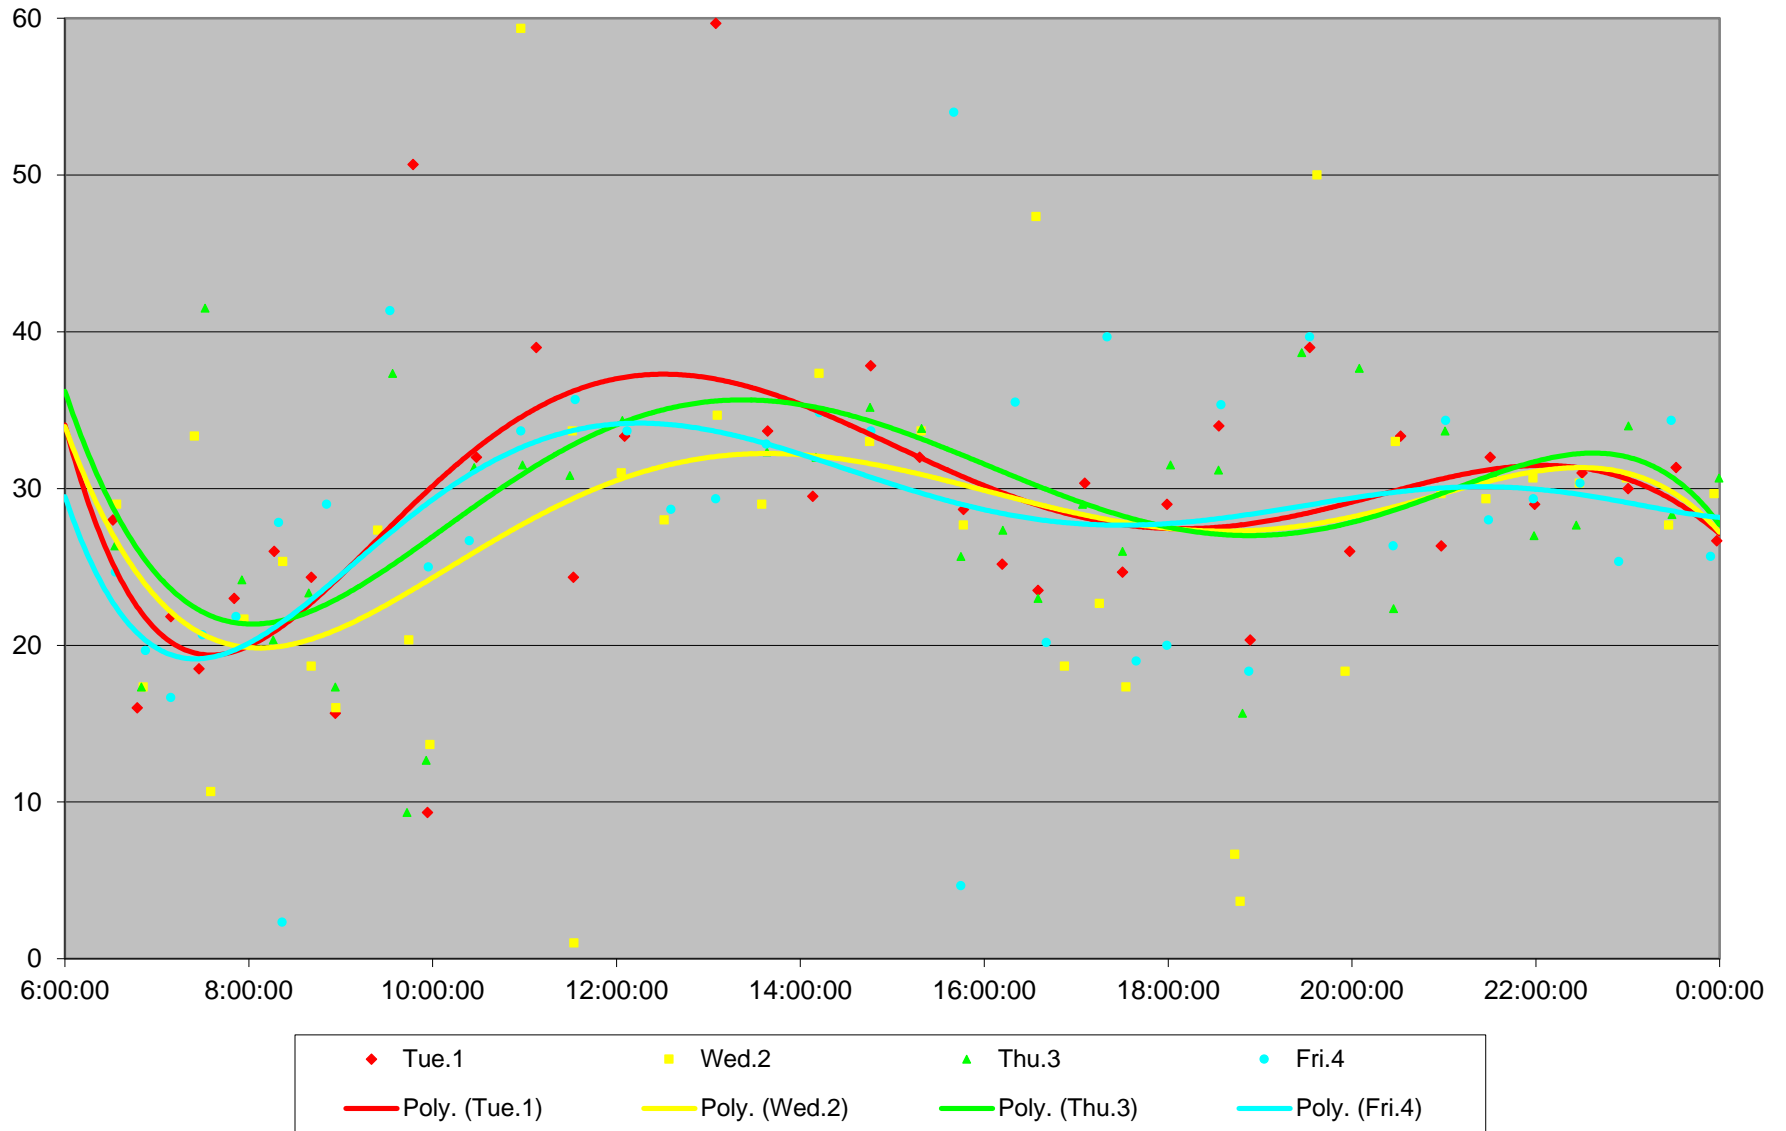

96 Wilson Headways at Thistle Down Loop Northbound March 2016

96 Wilson Headways at Thistle Down Loop Northbound March 2016

96 Wilson Headways at Thistle Down Loop Northbound March 2016

96 Wilson Headways at Thistle Down Loop Northbound March 2016

96 Wilson Headways at Thistle Down Loop Northbound March 2016 Weekday Statistics

96 Wilson Headways at Thistle Down Loop Northbound March 2016 Saturday Statistics

96 Wilson Headways at Thistle Down Loop Northbound March 2016 Sunday Statistics