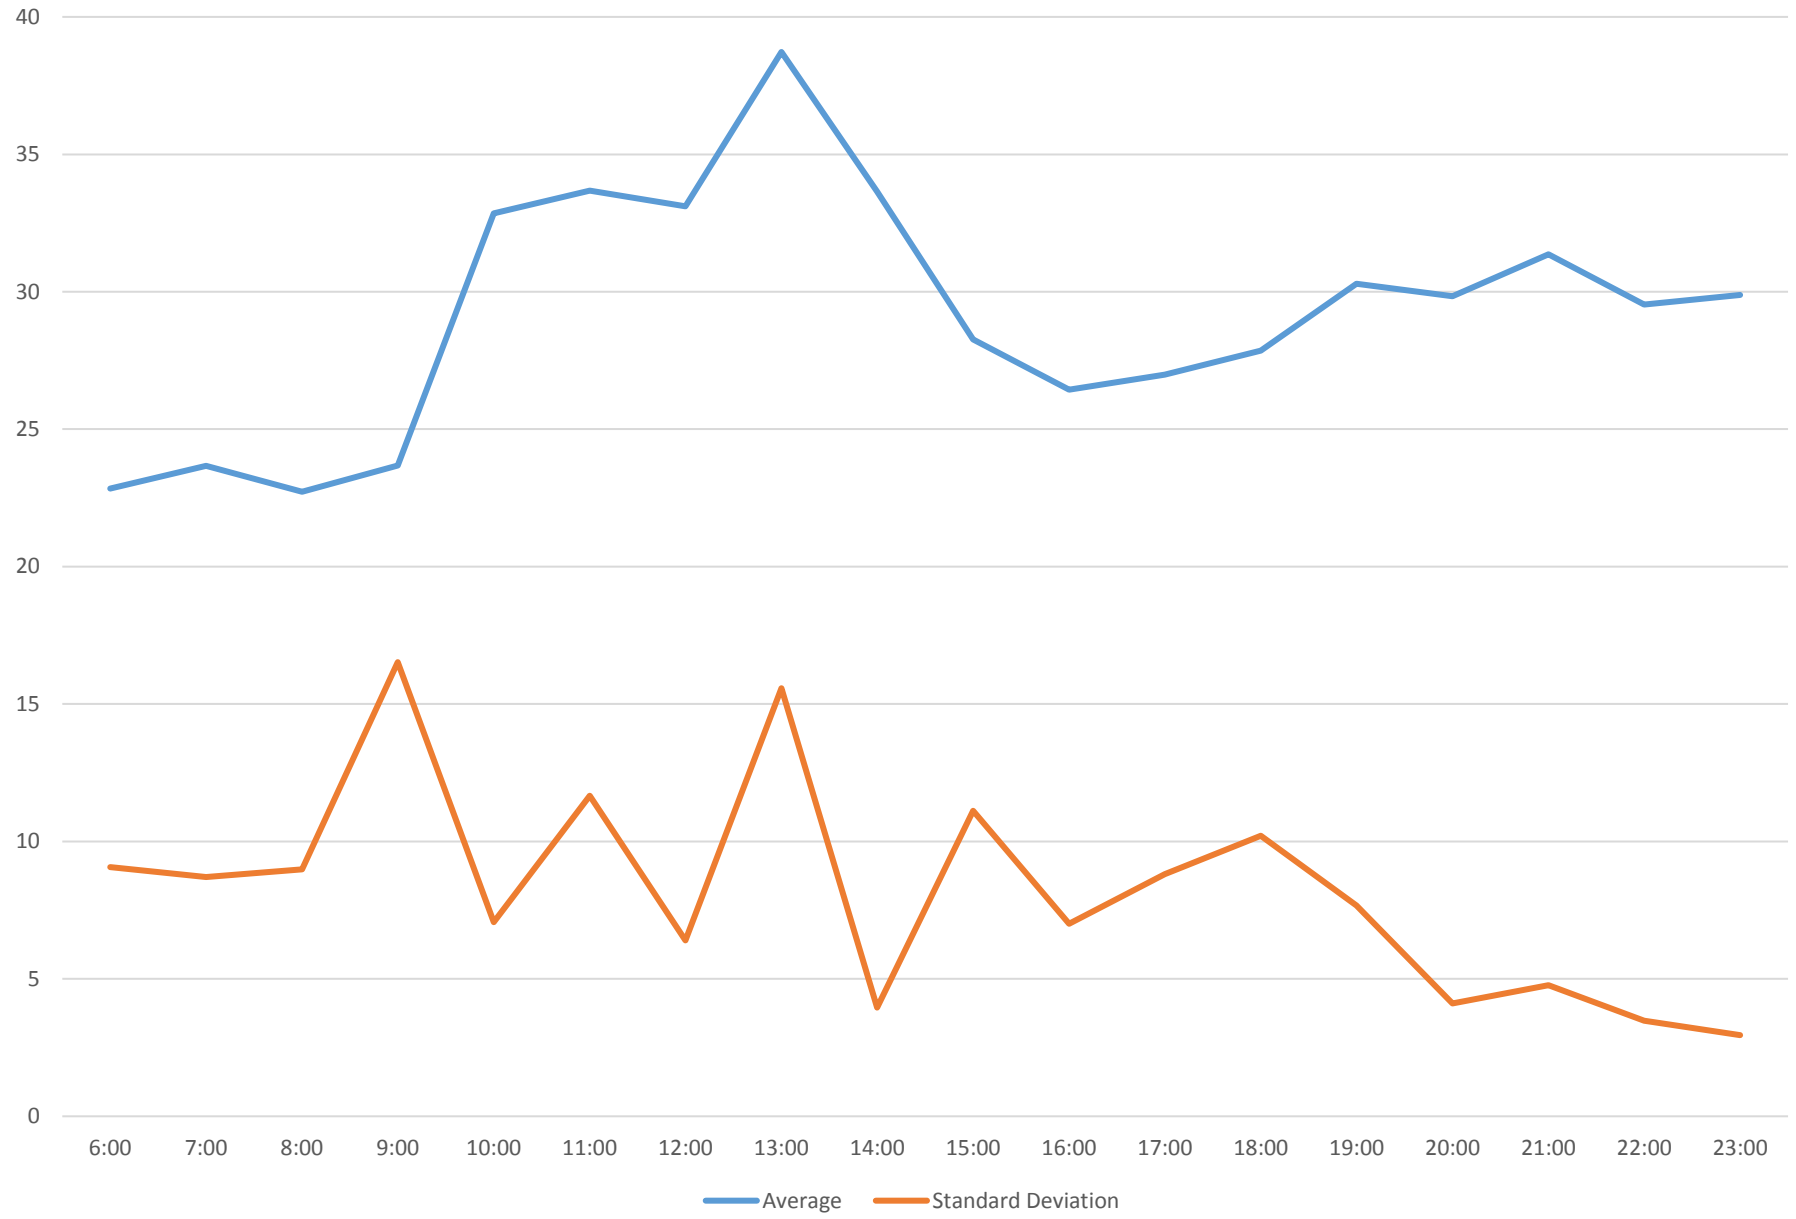

96 Wilson Headways at Thistle Down Loop Northbound March 2016

96 Wilson Headways at Thistle Down Loop Northbound March 2016

96 Wilson Headways at Thistle Down Loop Northbound March 2016

96 Wilson Headways at Thistle Down Loop Northbound March 2016

96 Wilson Headways at Thistle Down Loop Northbound March 2016 Weekday Statistics

96 Wilson Headways at Thistle Down Loop Northbound March 2016 Saturday Statistics

96 Wilson Headways at Thistle Down Loop Northbound March 2016 Sunday Statistics