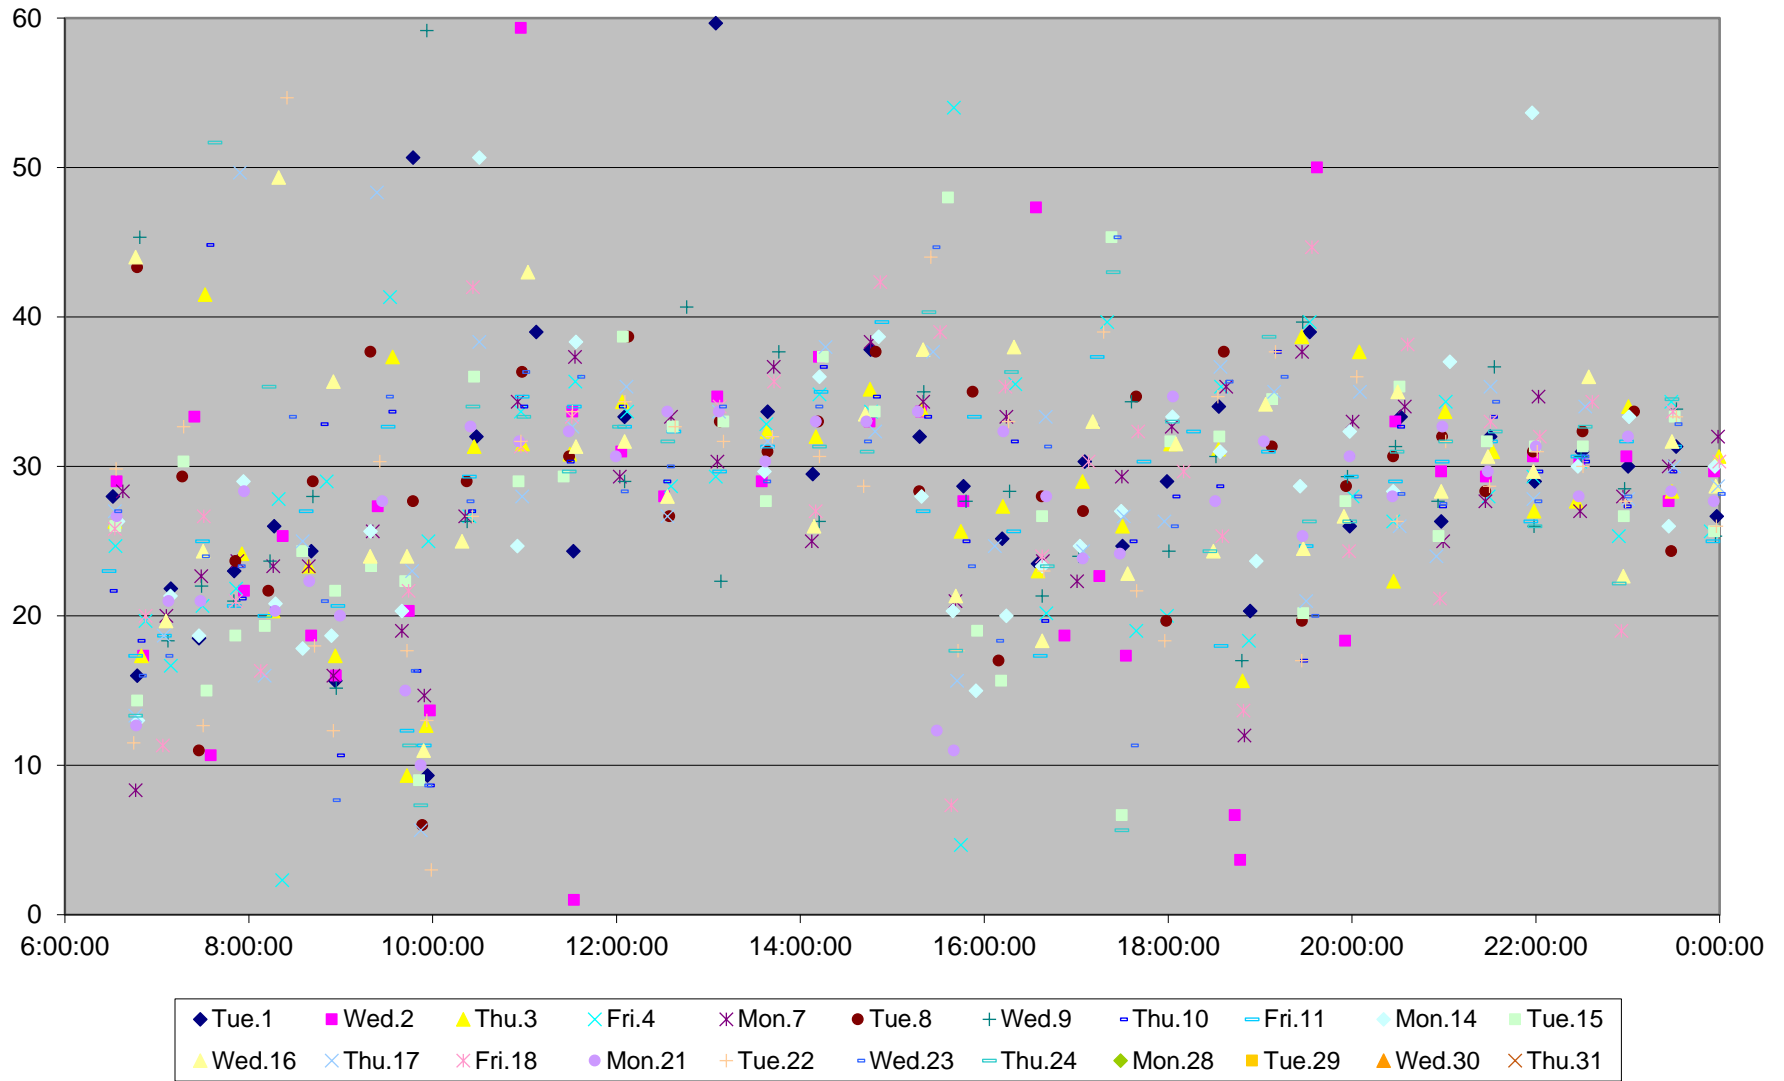

96 Wilson Headways at Thistle Down Loop Northbound March 2016

96 Wilson Headways at Thistle Down Loop Northbound March 2016

96 Wilson Headways at Thistle Down Loop Northbound March 2016

96 Wilson Headways at Thistle Down Loop Northbound March 2016

96 Wilson Headways at Thistle Down Loop Northbound March 2016 Weekday Statistics

96 Wilson Headways at Thistle Down Loop Northbound March 2016 Saturday Statistics

96 Wilson Headways at Thistle Down Loop Northbound March 2016 Sunday Statistics