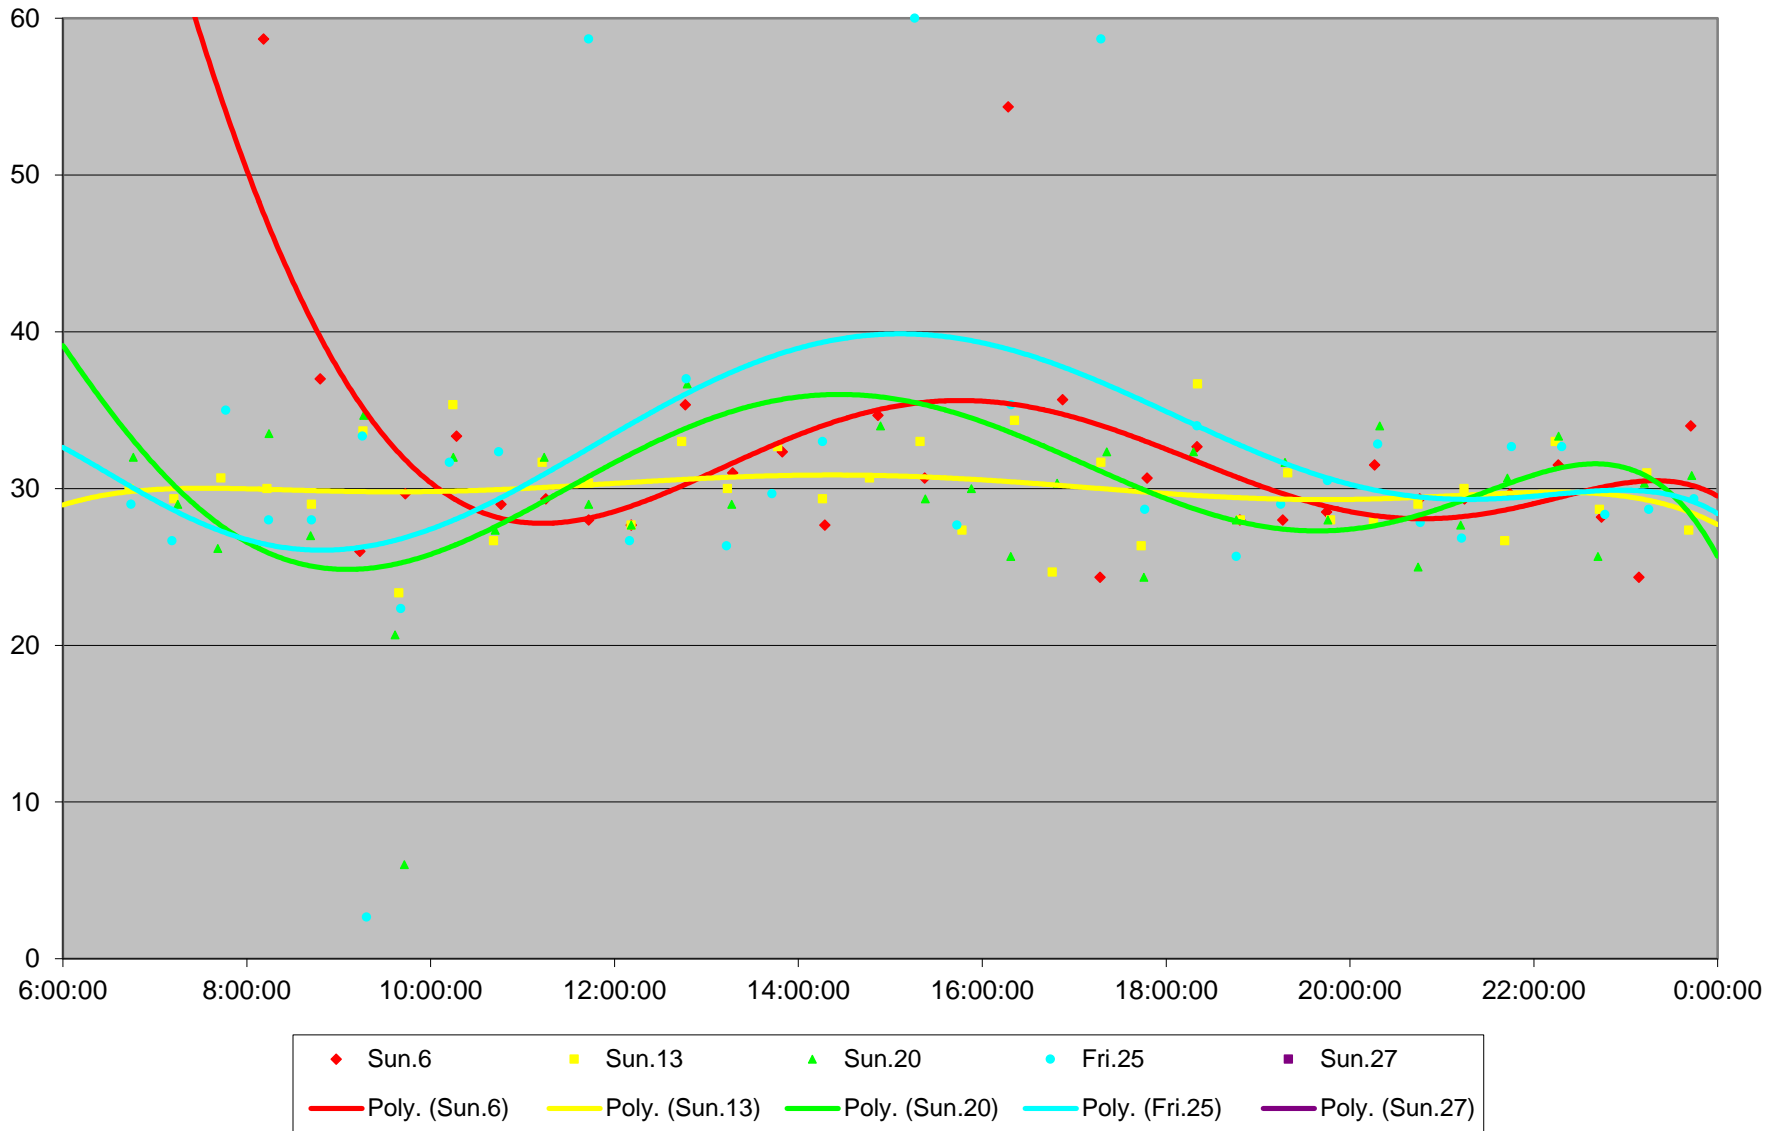

96 Wilson Headways at Thistle Down Loop Northbound March 2016

96 Wilson Headways at Thistle Down Loop Northbound March 2016

96 Wilson Headways at Thistle Down Loop Northbound March 2016

96 Wilson Headways at Thistle Down Loop Northbound March 2016

96 Wilson Headways at Thistle Down Loop Northbound March 2016 Weekday Statistics

96 Wilson Headways at Thistle Down Loop Northbound March 2016 Saturday Statistics

96 Wilson Headways at Thistle Down Loop Northbound March 2016 Sunday Statistics