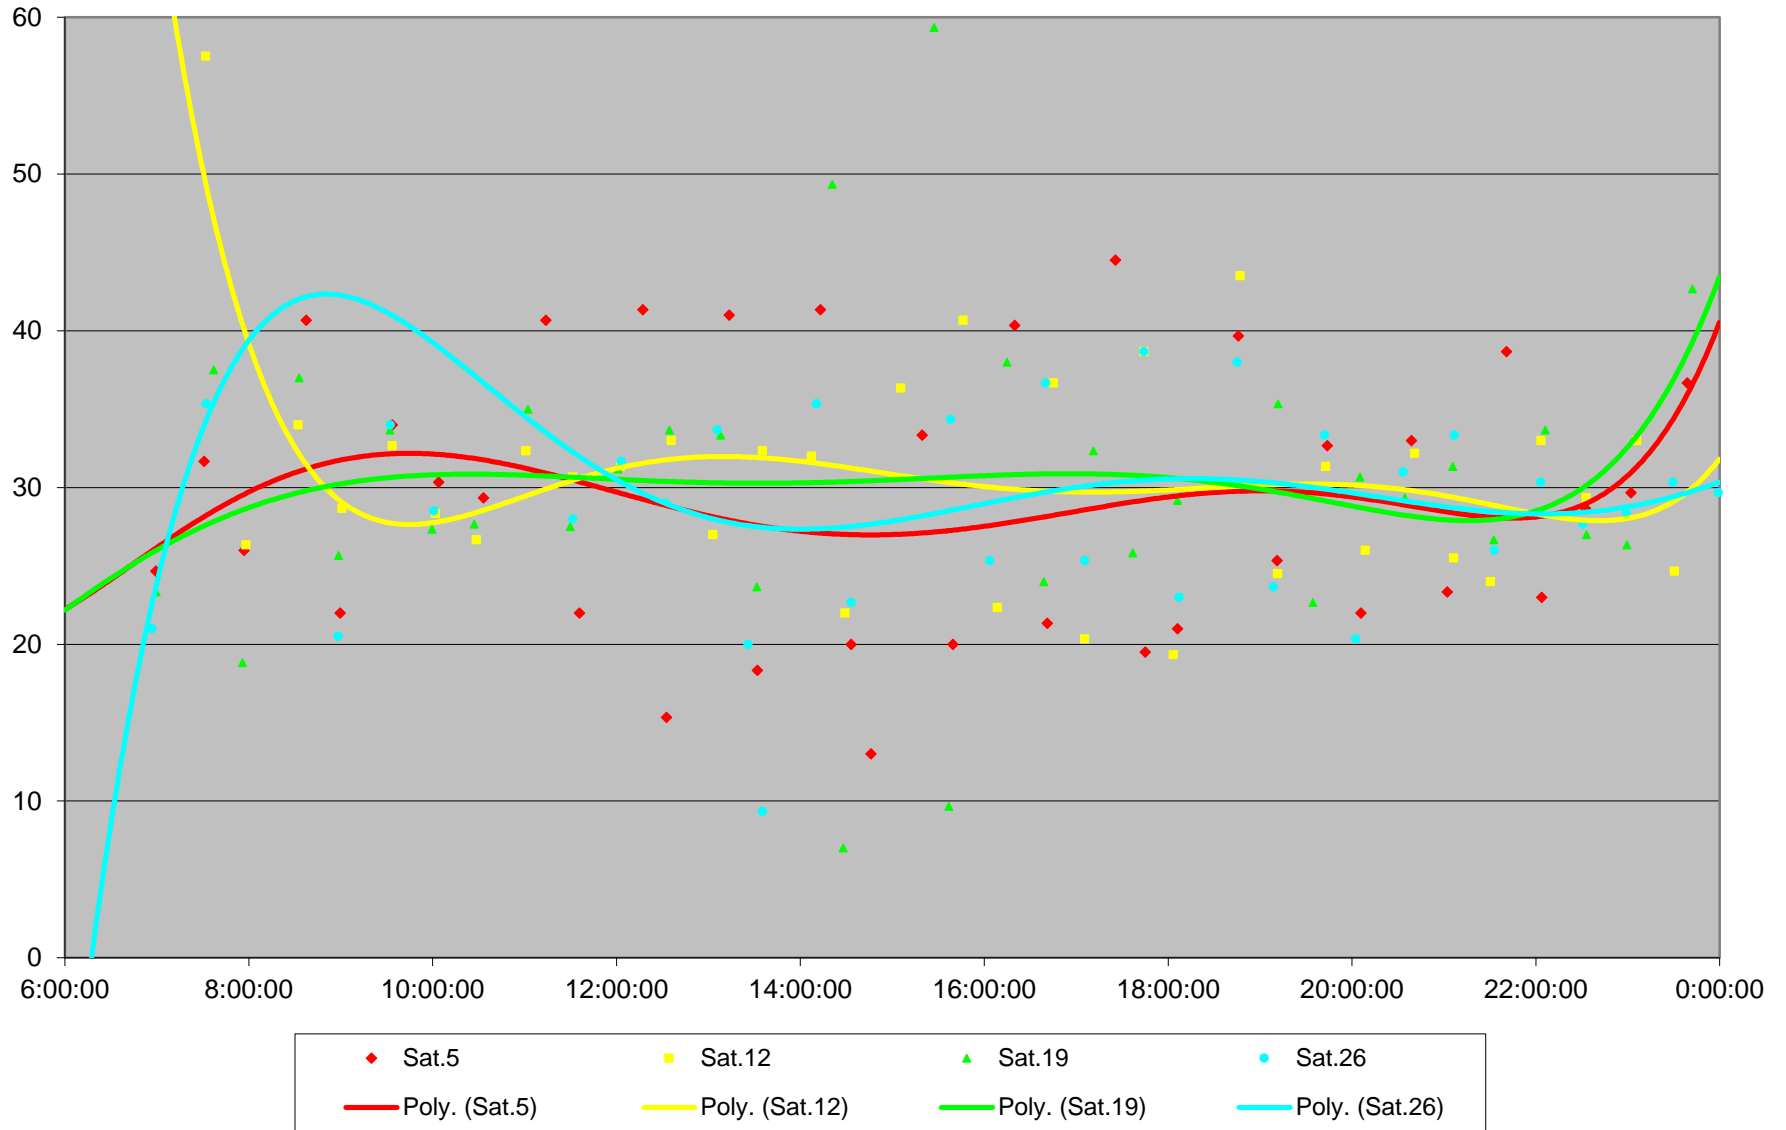

96 Wilson Headways at Thistle Down Loop Northbound March 2016

96 Wilson Headways at Thistle Down Loop Northbound March 2016

96 Wilson Headways at Thistle Down Loop Northbound March 2016

96 Wilson Headways at Thistle Down Loop Northbound March 2016

96 Wilson Headways at Thistle Down Loop Northbound March 2016 Weekday Statistics

96 Wilson Headways at Thistle Down Loop Northbound March 2016 Saturday Statistics

96 Wilson Headways at Thistle Down Loop Northbound March 2016 Sunday Statistics