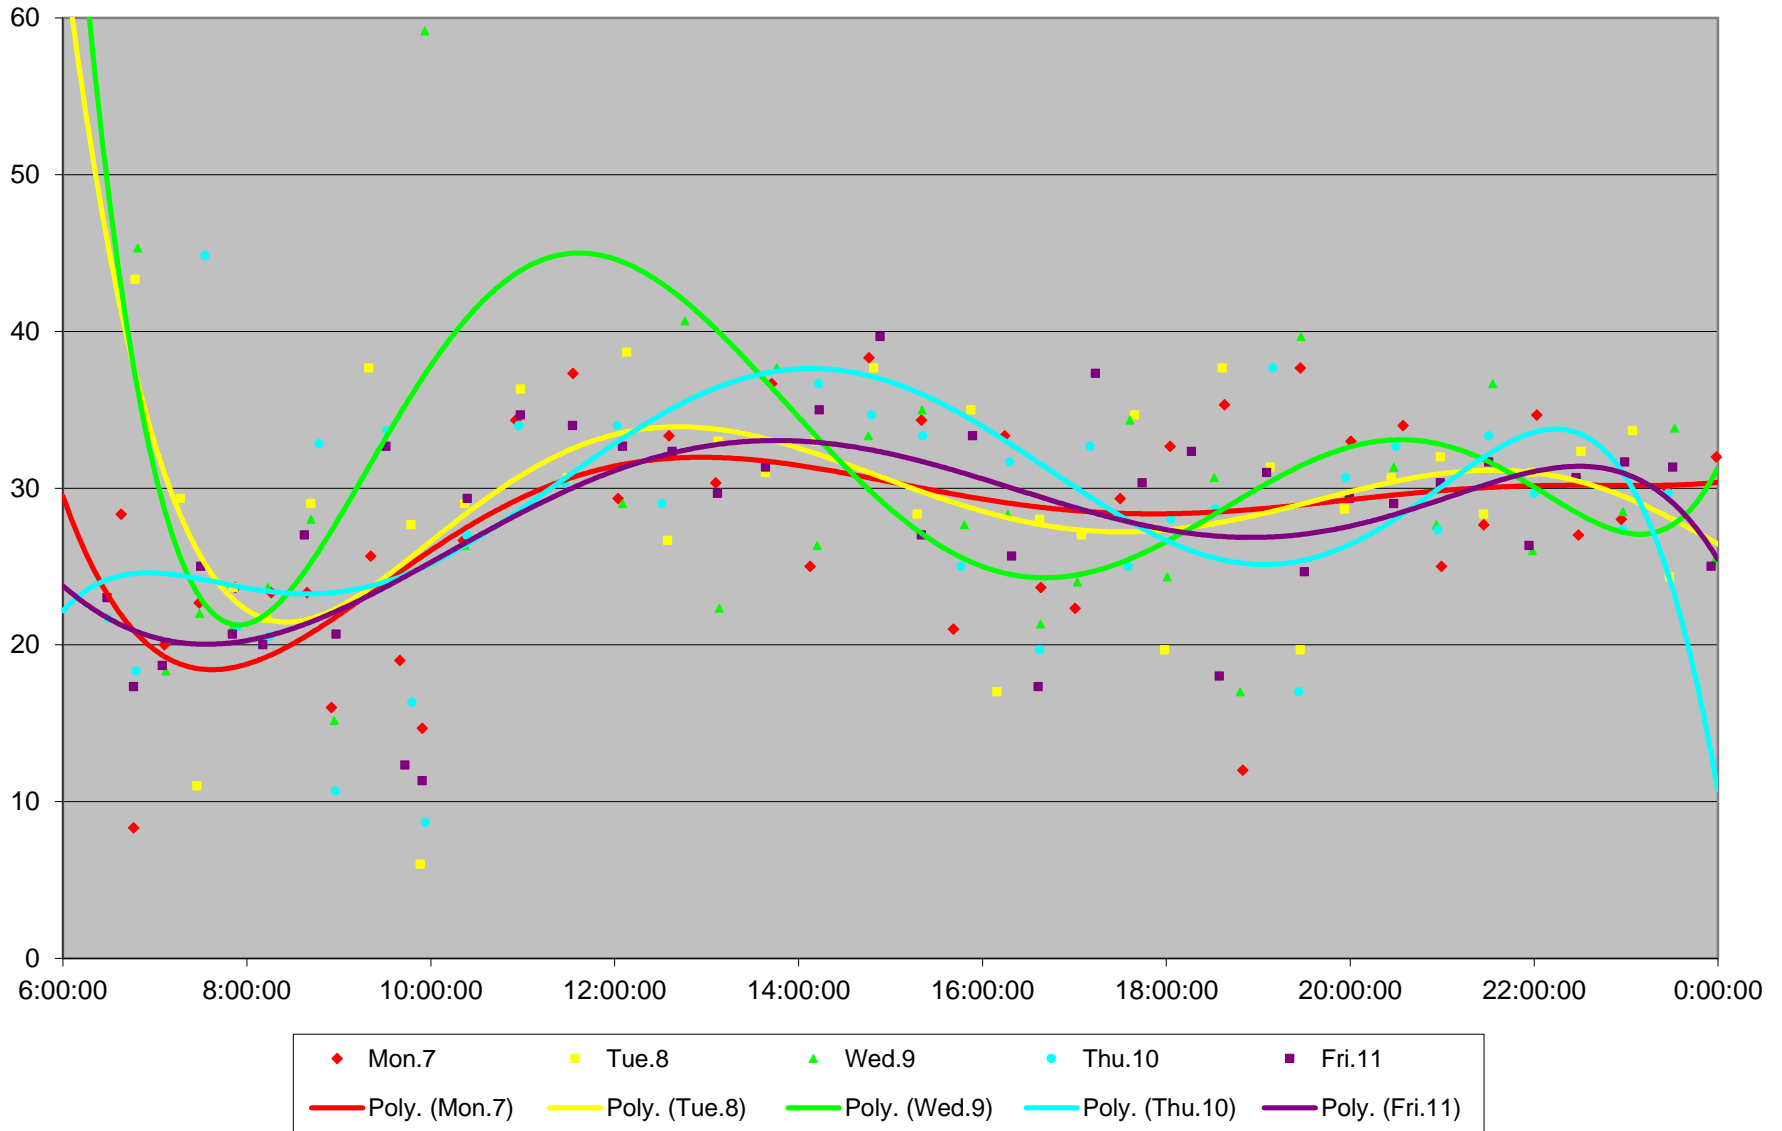

96 Wilson Headways at Thistle Down Loop Northbound March 2016

96 Wilson Headways at Thistle Down Loop Northbound March 2016

96 Wilson Headways at Thistle Down Loop Northbound March 2016

96 Wilson Headways at Thistle Down Loop Northbound March 2016

96 Wilson Headways at Thistle Down Loop Northbound March 2016 Weekday Statistics

96 Wilson Headways at Thistle Down Loop Northbound March 2016 Saturday Statistics

96 Wilson Headways at Thistle Down Loop Northbound March 2016 Sunday Statistics