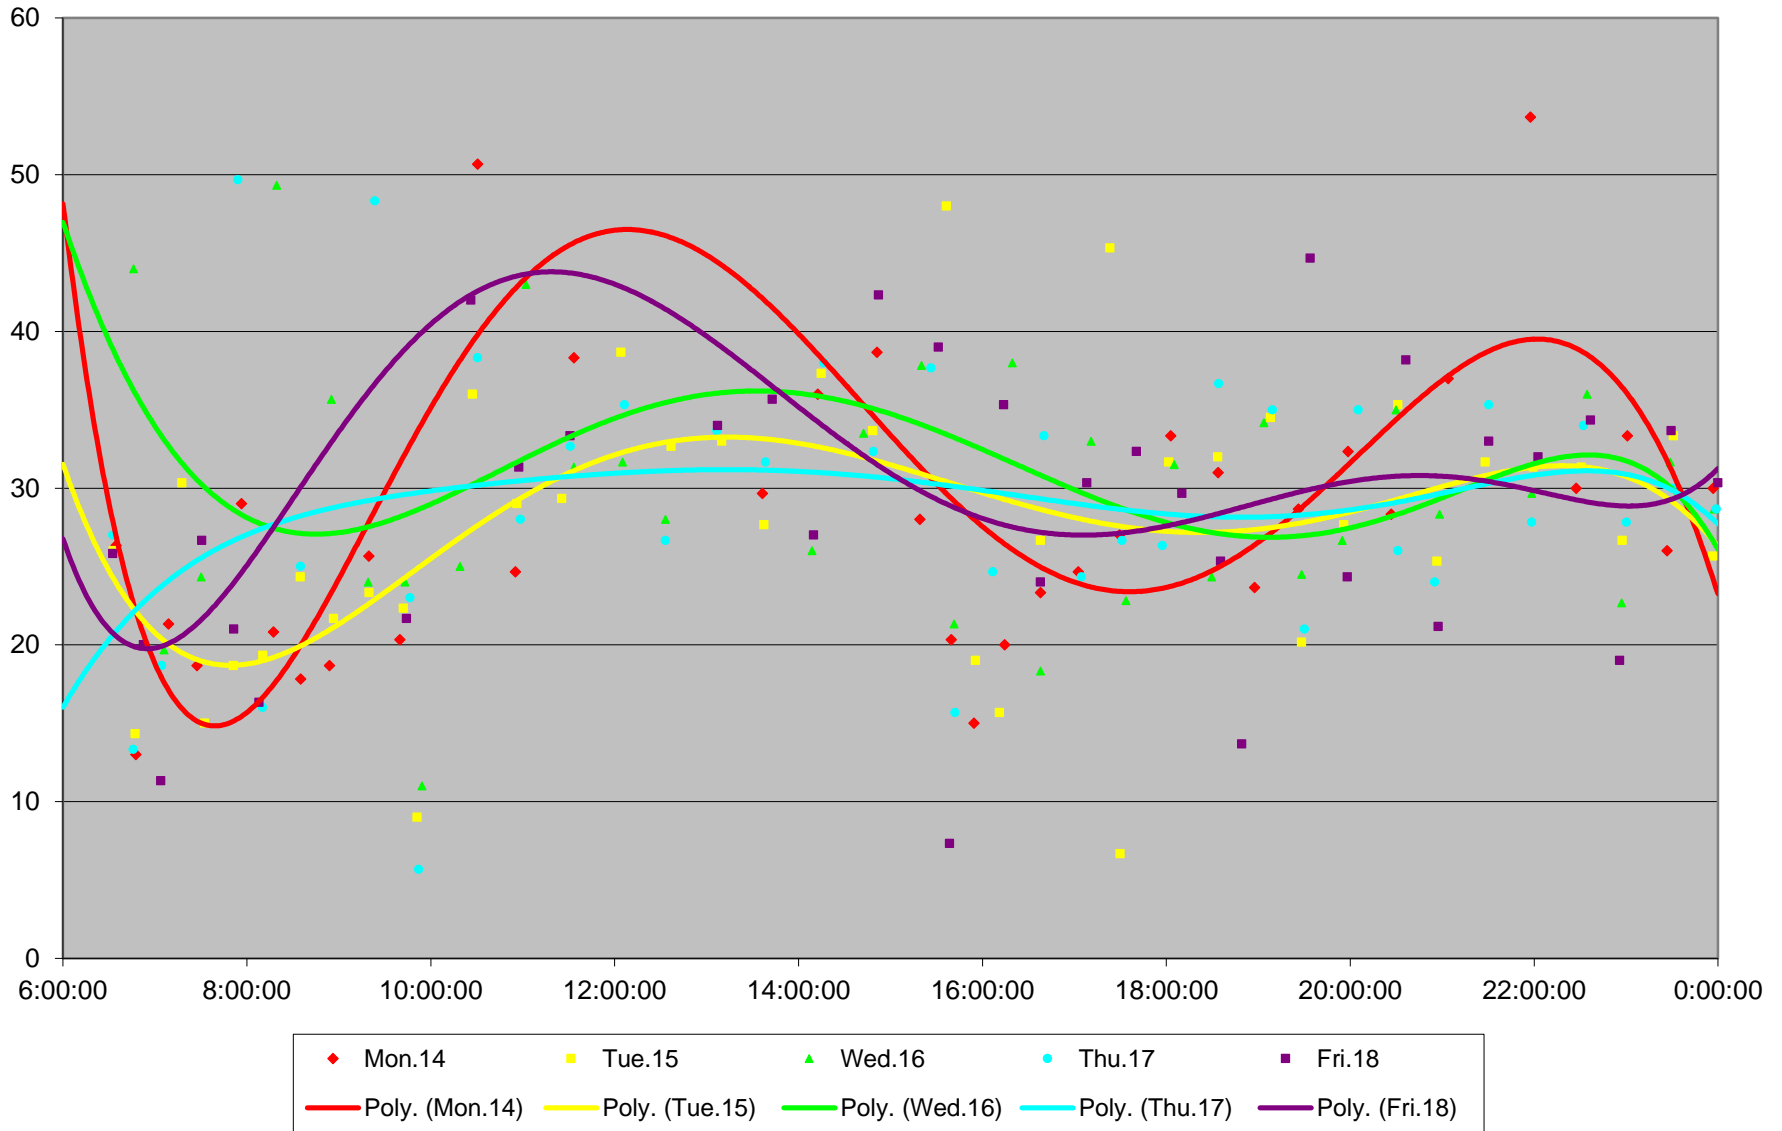

96 Wilson Headways at Thistle Down Loop Northbound March 2016

96 Wilson Headways at Thistle Down Loop Northbound March 2016

96 Wilson Headways at Thistle Down Loop Northbound March 2016

96 Wilson Headways at Thistle Down Loop Northbound March 2016

96 Wilson Headways at Thistle Down Loop Northbound March 2016 Weekday Statistics

96 Wilson Headways at Thistle Down Loop Northbound March 2016 Saturday Statistics

96 Wilson Headways at Thistle Down Loop Northbound March 2016 Sunday Statistics