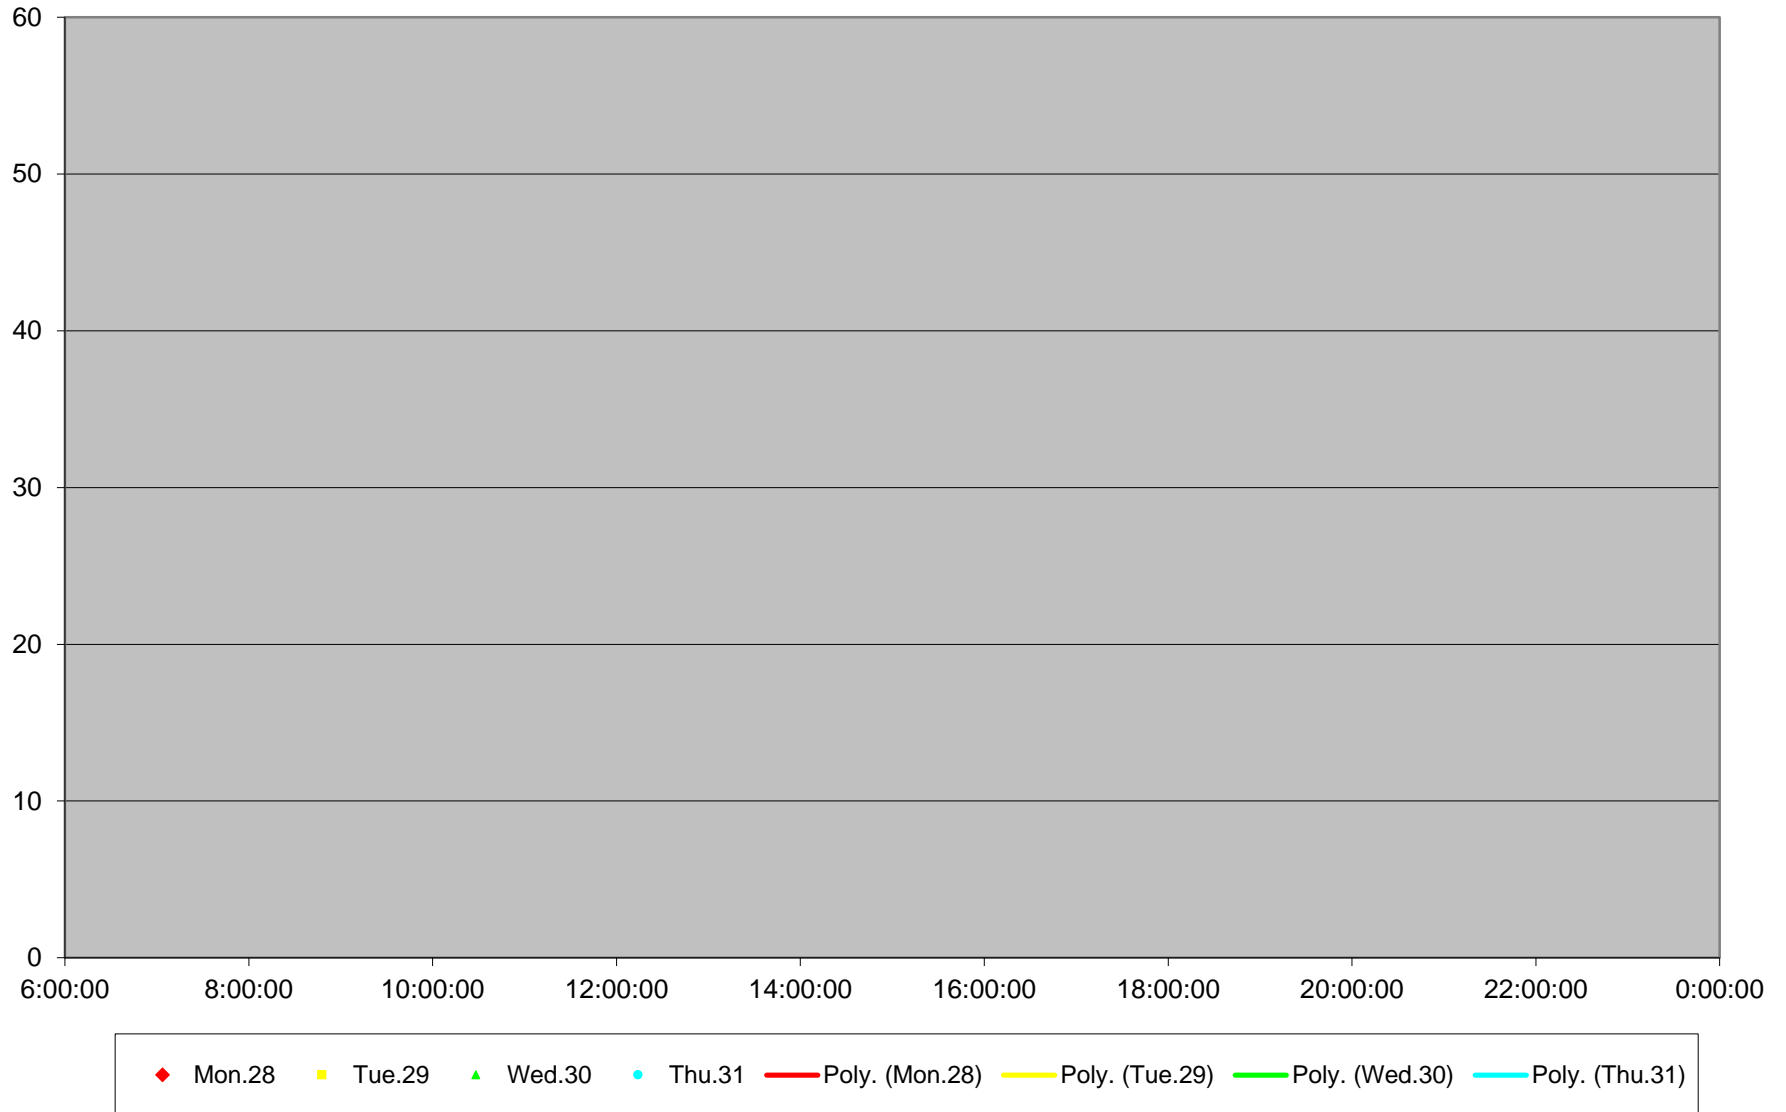

96 Wilson Headways at Thistle Down Loop Northbound March 2016

96 Wilson Headways at Thistle Down Loop Northbound March 2016

96 Wilson Headways at Thistle Down Loop Northbound March 2016

96 Wilson Headways at Thistle Down Loop Northbound March 2016

96 Wilson Headways at Thistle Down Loop Northbound March 2016 Weekday Statistics

96 Wilson Headways at Thistle Down Loop Northbound March 2016 Saturday Statistics

96 Wilson Headways at Thistle Down Loop Northbound March 2016 Sunday Statistics