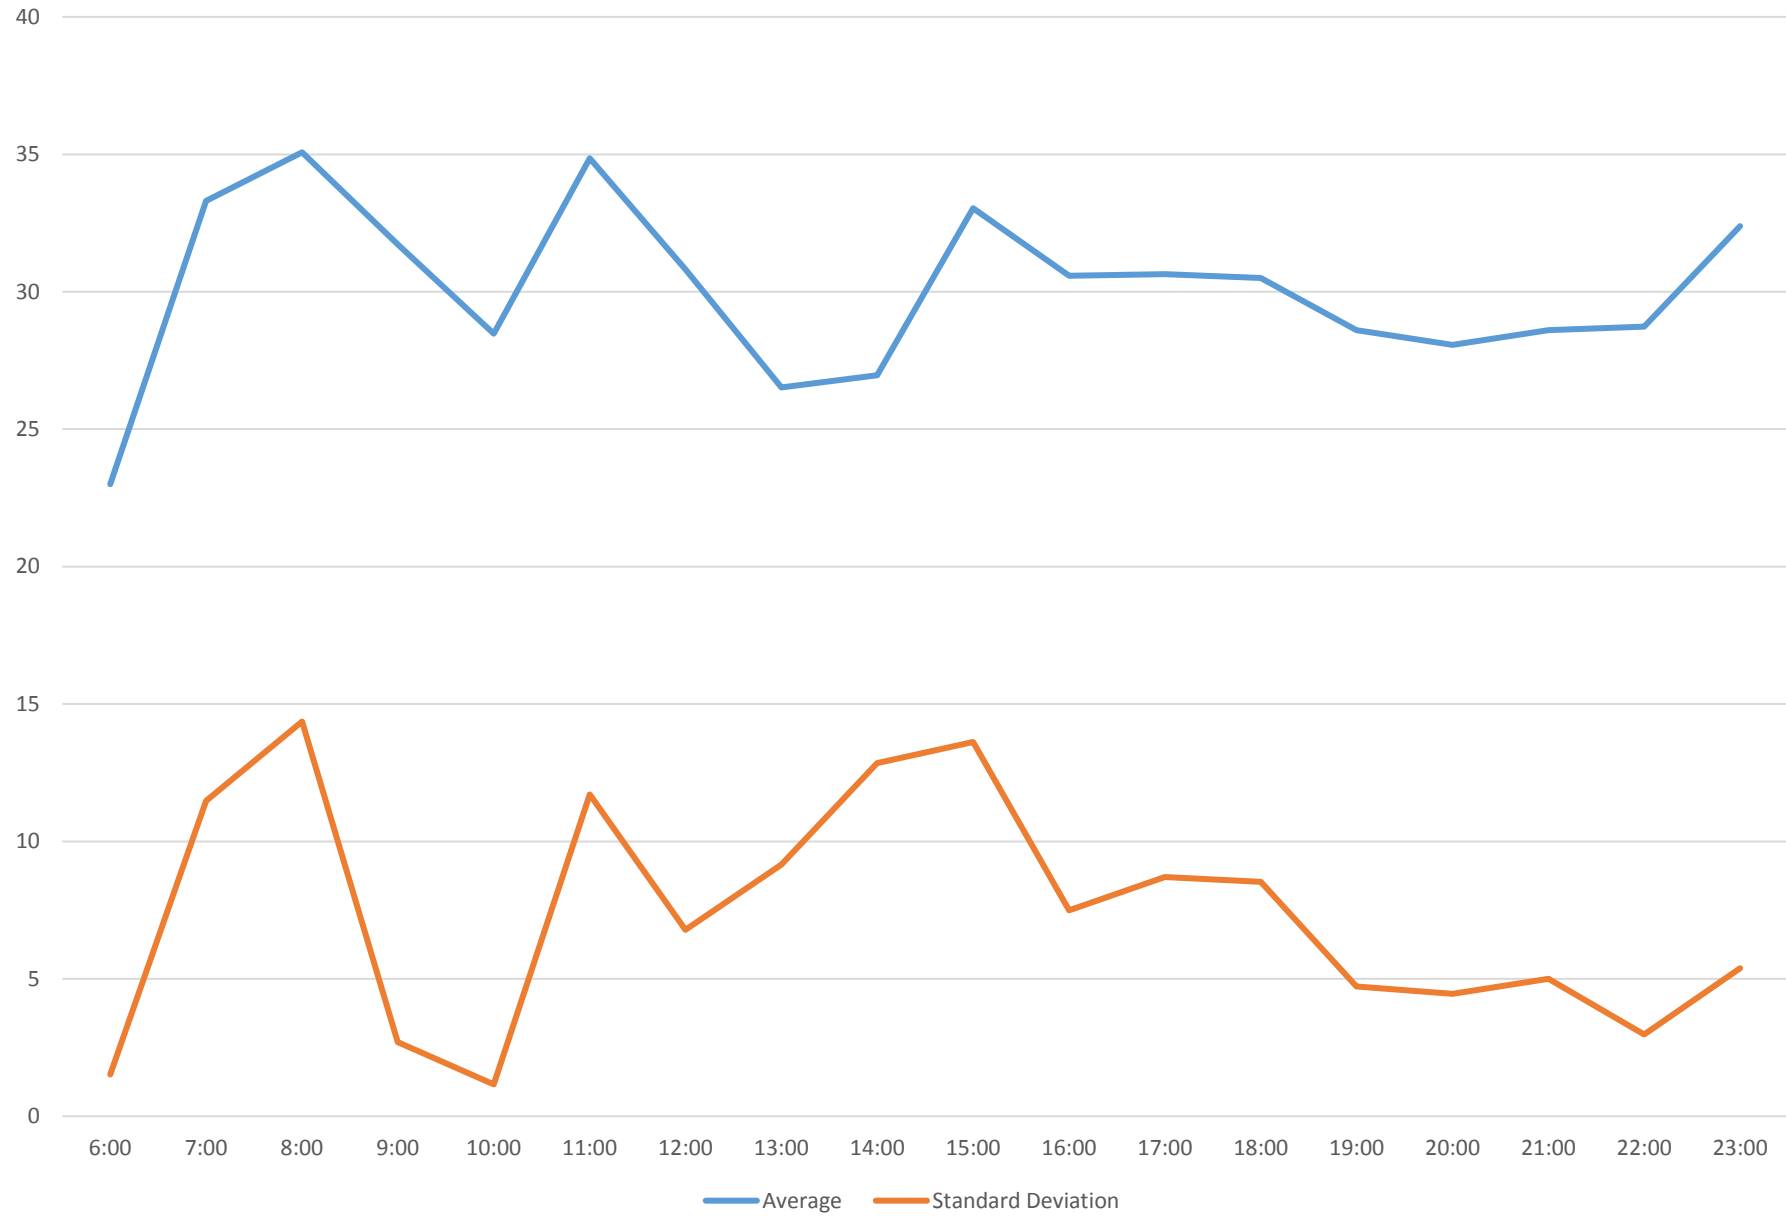

96 Wilson Headways at Thistle Down Loop Northbound March 2016

96 Wilson Headways at Thistle Down Loop Northbound March 2016

96 Wilson Headways at Thistle Down Loop Northbound March 2016

96 Wilson Headways at Thistle Down Loop Northbound March 2016

96 Wilson Headways at Thistle Down Loop Northbound March 2016 Weekday Statistics

96 Wilson Headways at Thistle Down Loop Northbound March 2016 Saturday Statistics

96 Wilson Headways at Thistle Down Loop Northbound March 2016 Sunday Statistics