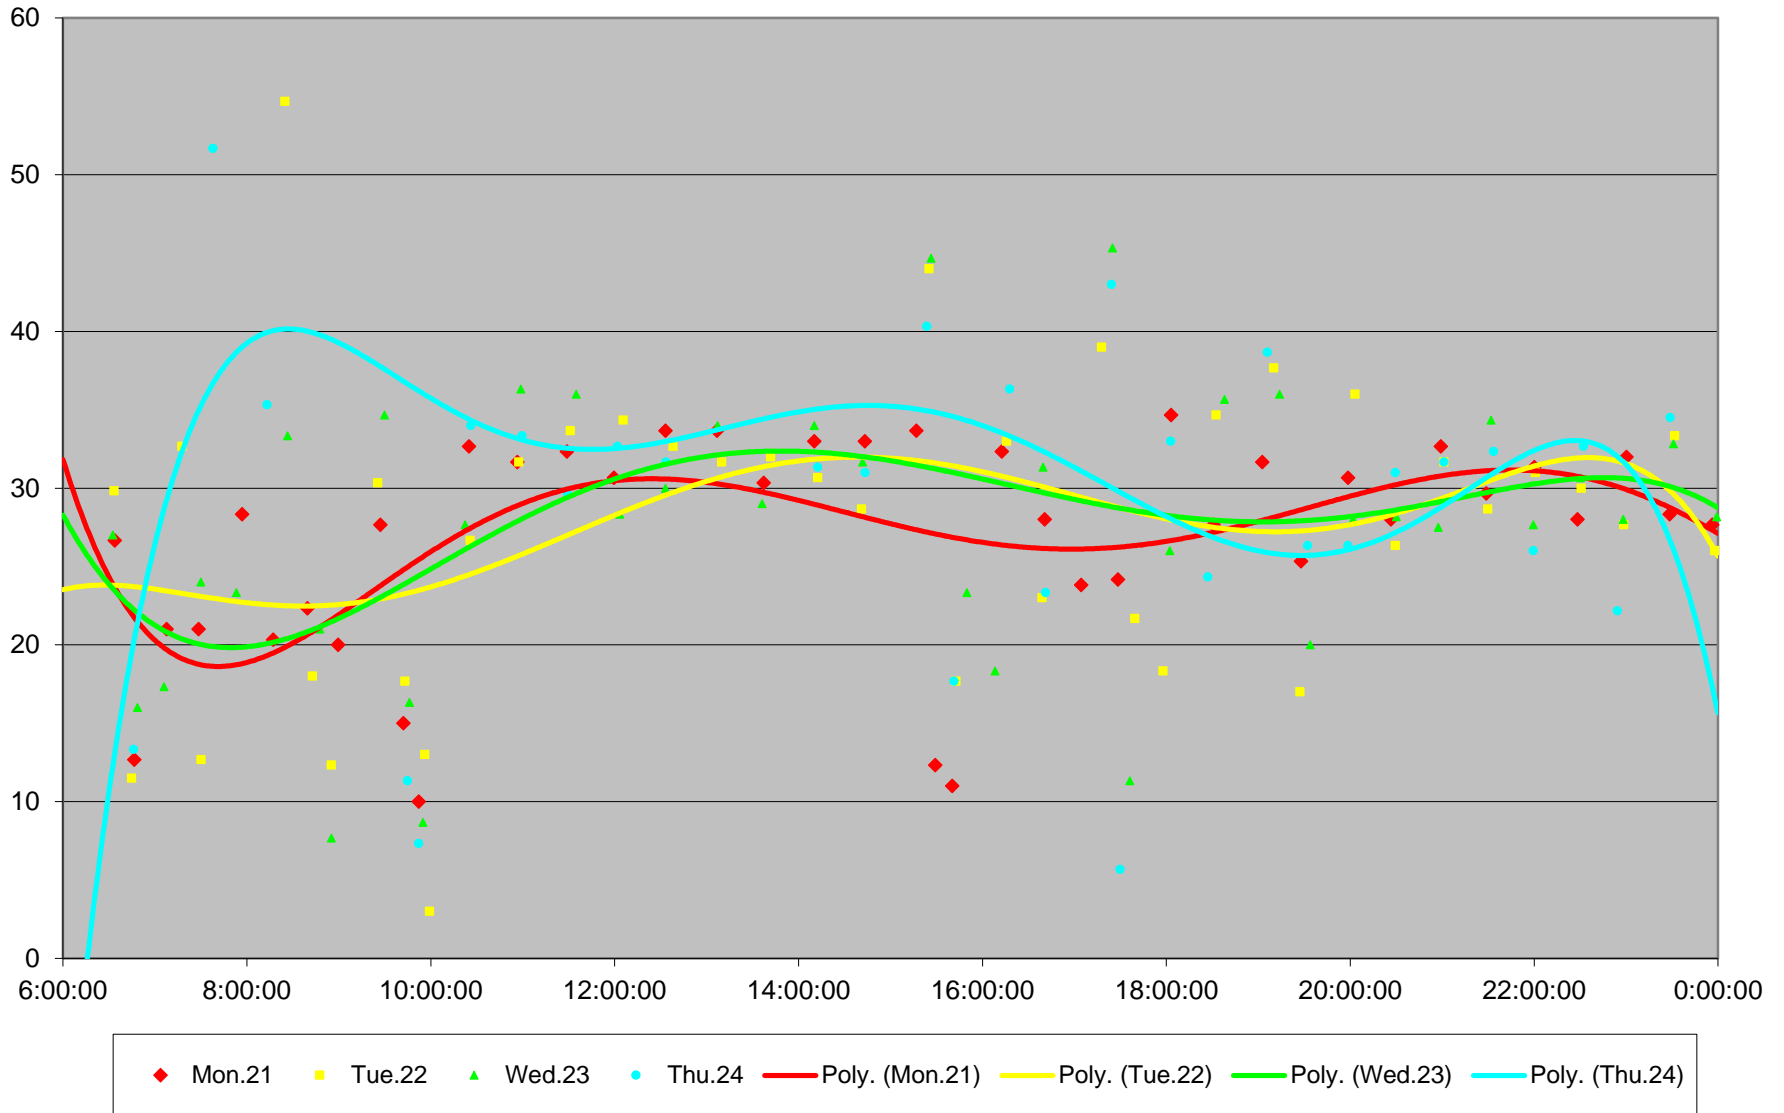

96 Wilson Headways at Thistle Down Loop Northbound March 2016

96 Wilson Headways at Thistle Down Loop Northbound March 2016

96 Wilson Headways at Thistle Down Loop Northbound March 2016

96 Wilson Headways at Thistle Down Loop Northbound March 2016

96 Wilson Headways at Thistle Down Loop Northbound March 2016 Weekday Statistics

96 Wilson Headways at Thistle Down Loop Northbound March 2016 Saturday Statistics

96 Wilson Headways at Thistle Down Loop Northbound March 2016 Sunday Statistics