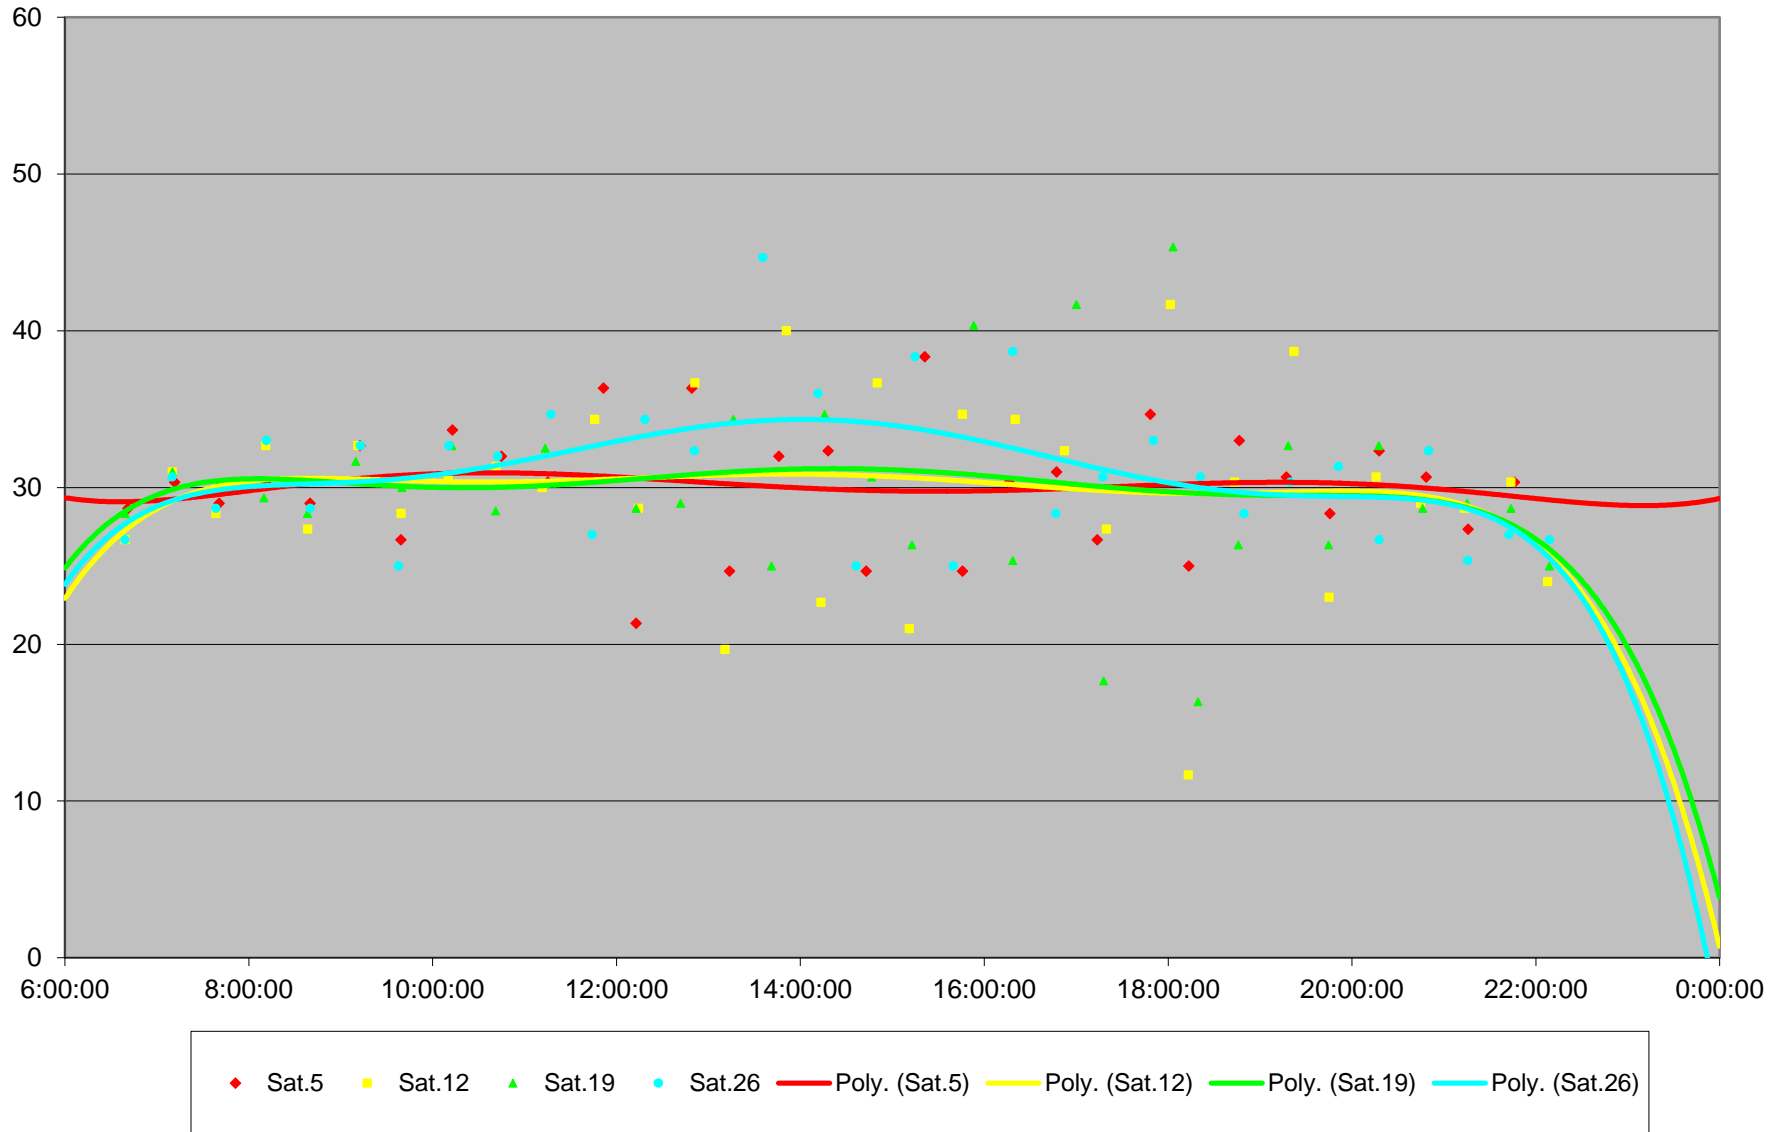

96 Wilson Headways at Thistle Down Loop Southbound September 2015

96 Wilson Headways at Thistle Down Loop Southbound September 2015

96 Wilson Headways at Thistle Down Loop Southbound September 2015

96 Wilson Headways at Thistle Down Loop Southbound September 2015

96 Wilson Headways at Thistle Down Loop Southbound September 2015 Weekday Statistics

96 Wilson Headways at Thistle Down Loop Southbound September 2015 Saturday Statistics

96 Wilson Headways at Thistle Down Loop Southbound September 2015 Sunday Statistics