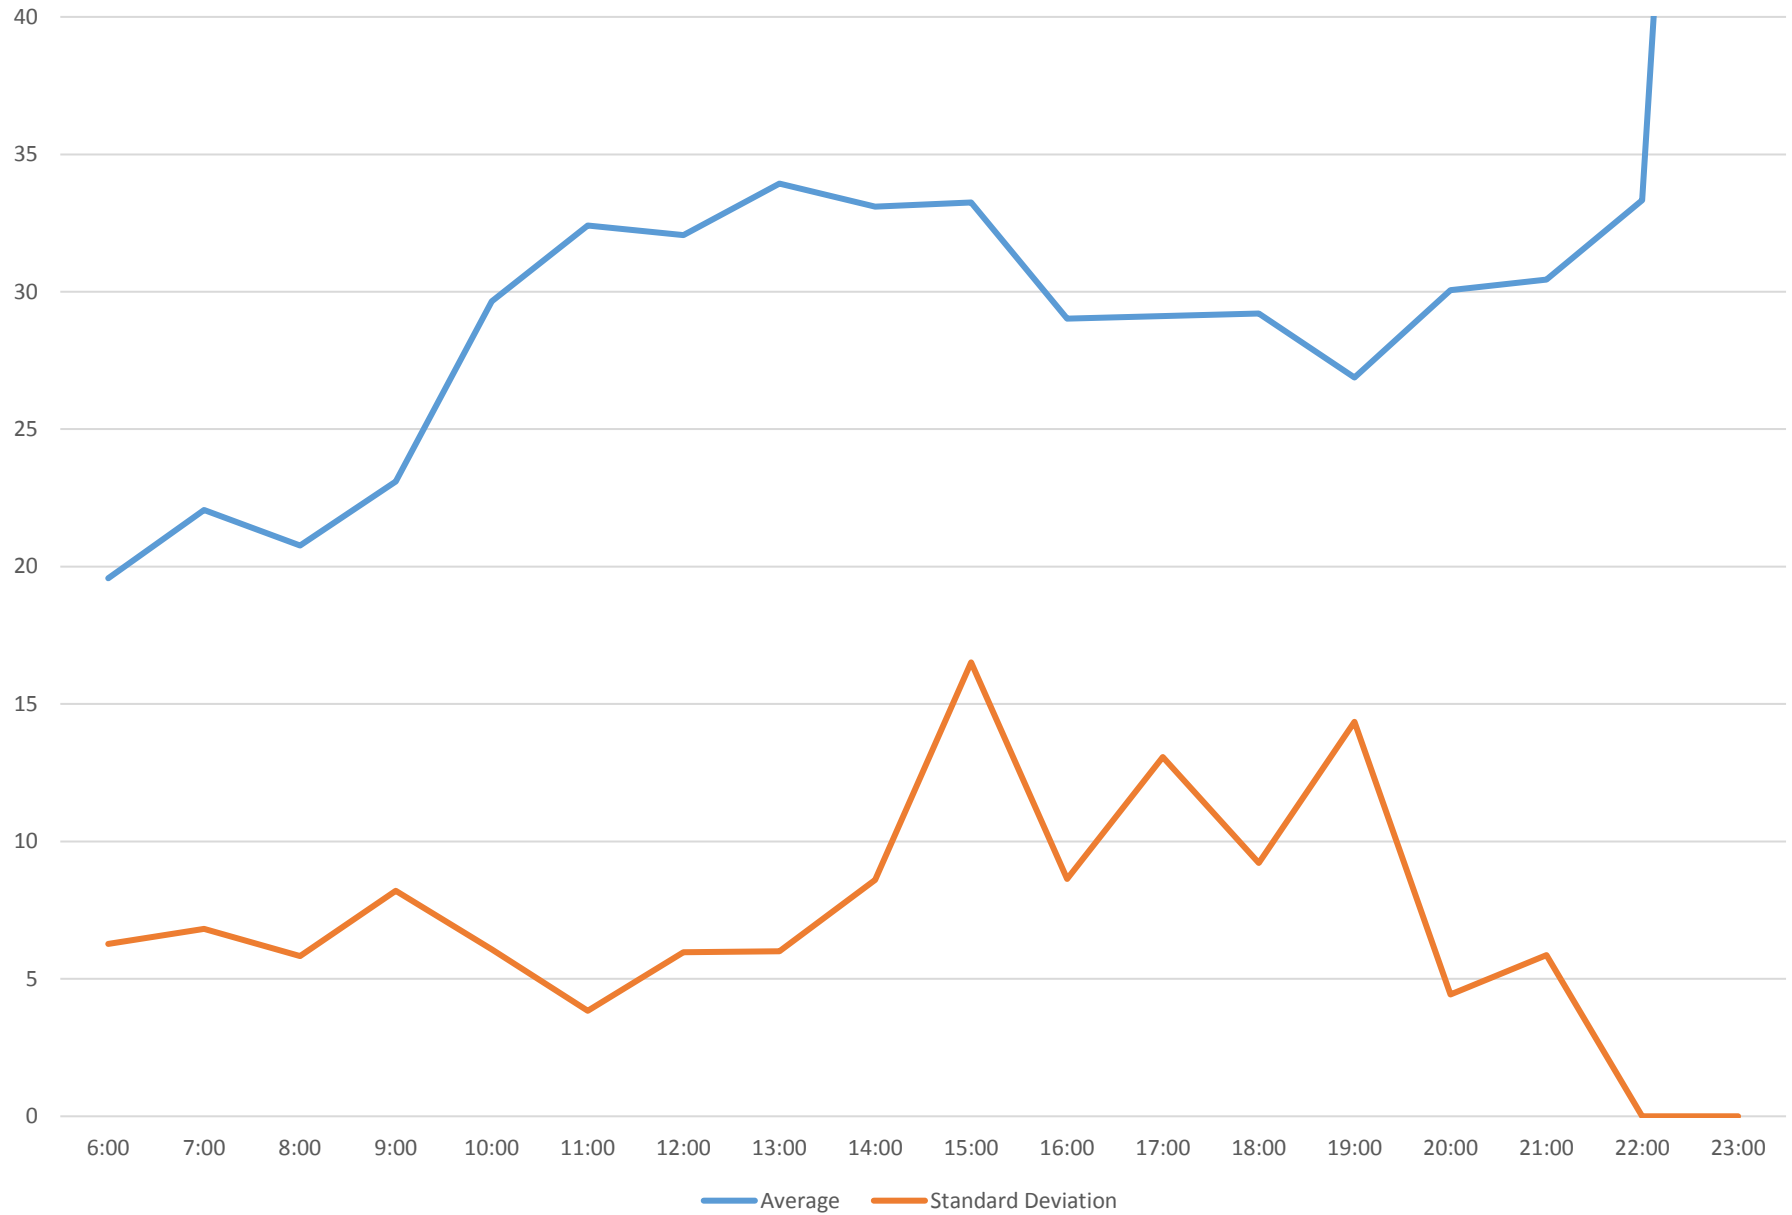

96 Wilson Headways at Thistle Down Loop Southbound September 2015

96 Wilson Headways at Thistle Down Loop Southbound September 2015

96 Wilson Headways at Thistle Down Loop Southbound September 2015

96 Wilson Headways at Thistle Down Loop Southbound September 2015

96 Wilson Headways at Thistle Down Loop Southbound September 2015 Weekday Statistics

96 Wilson Headways at Thistle Down Loop Southbound September 2015 Saturday Statistics

96 Wilson Headways at Thistle Down Loop Southbound September 2015 Sunday Statistics