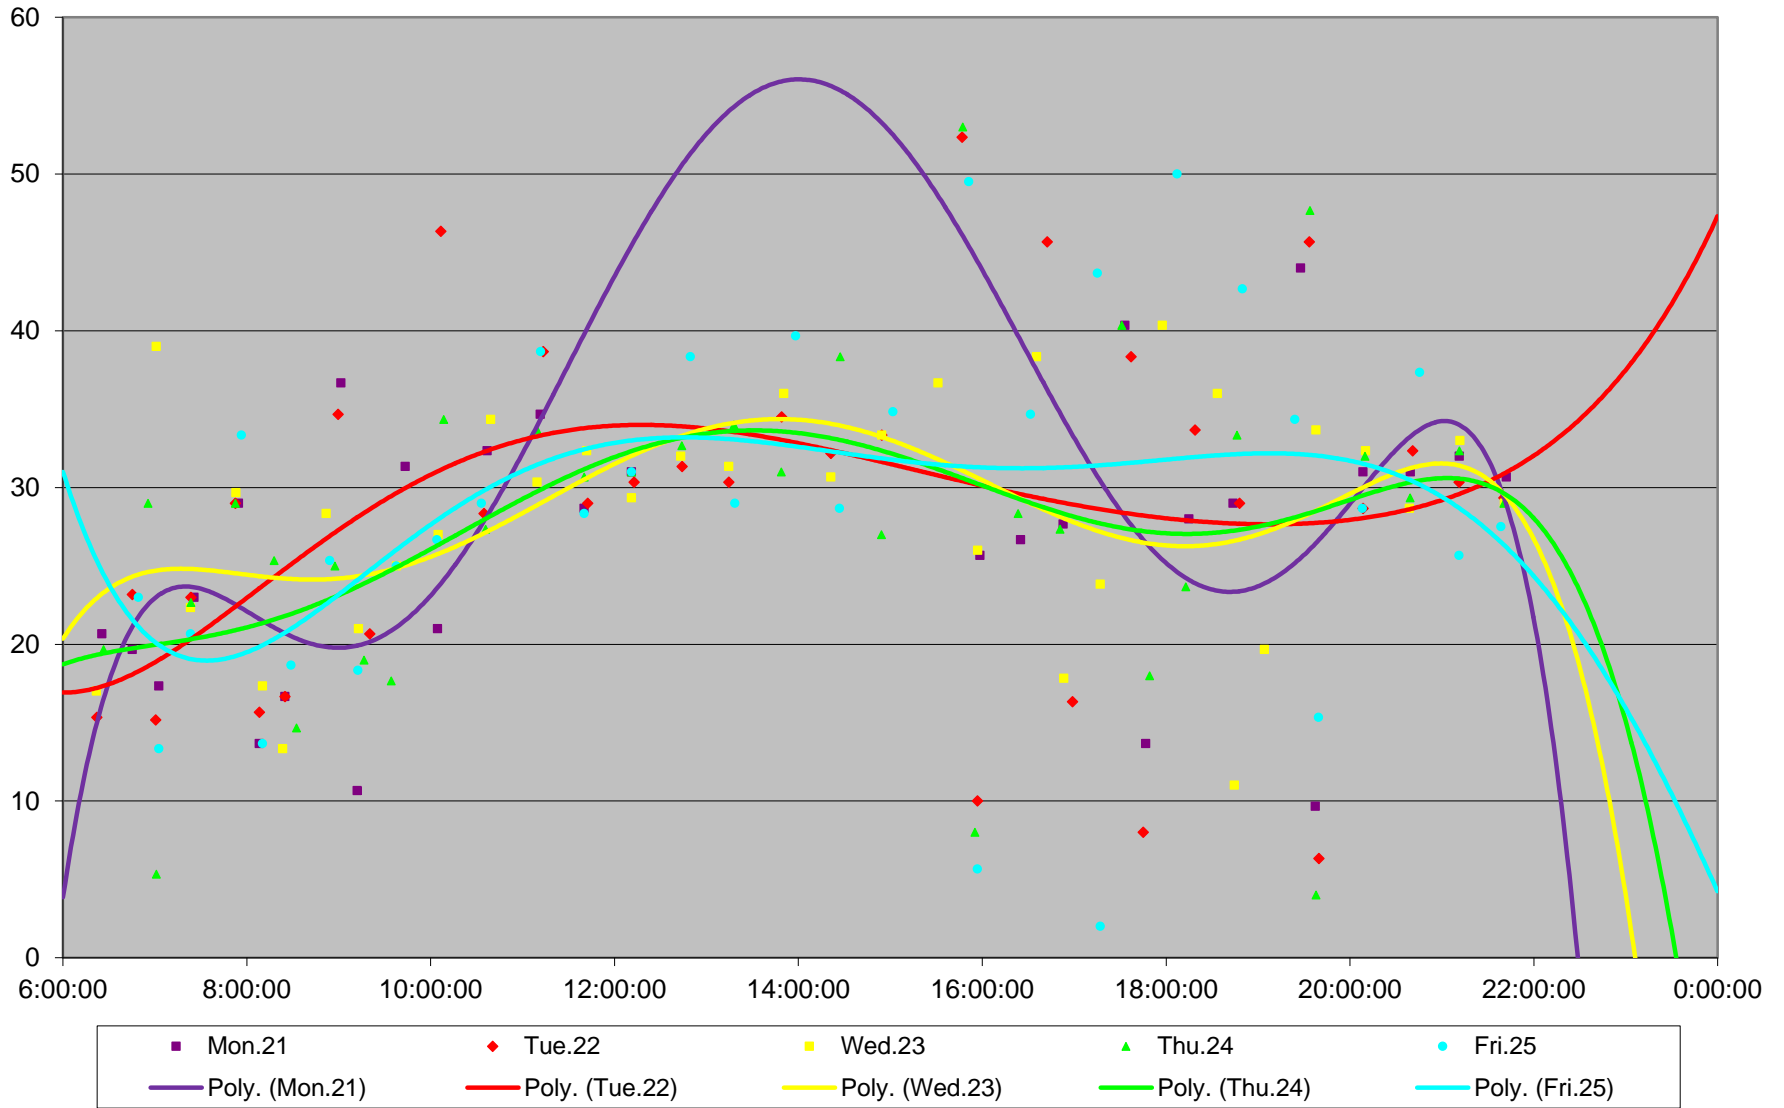

96 Wilson Headways at Thistle Down Loop Southbound September 2015

96 Wilson Headways at Thistle Down Loop Southbound September 2015

96 Wilson Headways at Thistle Down Loop Southbound September 2015

96 Wilson Headways at Thistle Down Loop Southbound September 2015

96 Wilson Headways at Thistle Down Loop Southbound September 2015 Weekday Statistics

96 Wilson Headways at Thistle Down Loop Southbound September 2015 Saturday Statistics

96 Wilson Headways at Thistle Down Loop Southbound September 2015 Sunday Statistics