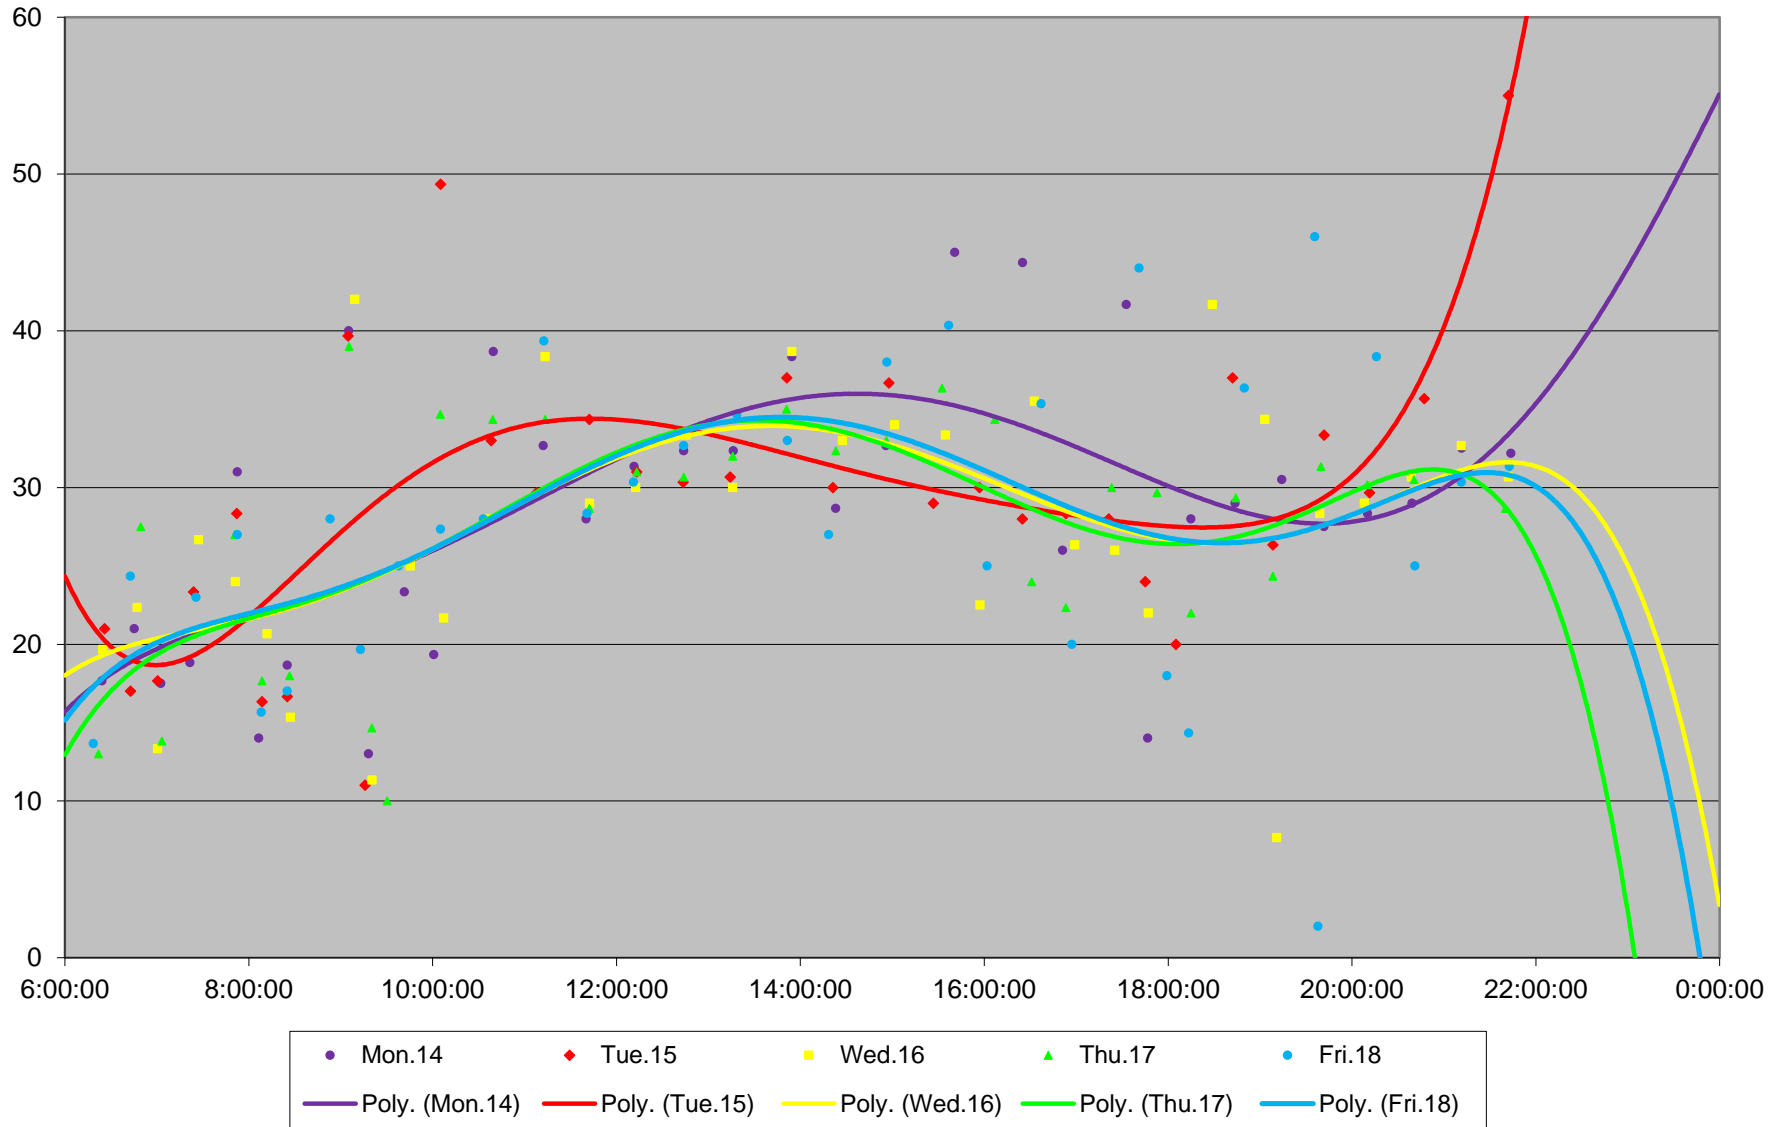

96 Wilson Headways at Thistle Down Loop Southbound September 2015

96 Wilson Headways at Thistle Down Loop Southbound September 2015

96 Wilson Headways at Thistle Down Loop Southbound September 2015

96 Wilson Headways at Thistle Down Loop Southbound September 2015

96 Wilson Headways at Thistle Down Loop Southbound September 2015 Weekday Statistics

96 Wilson Headways at Thistle Down Loop Southbound September 2015 Saturday Statistics

96 Wilson Headways at Thistle Down Loop Southbound September 2015 Sunday Statistics