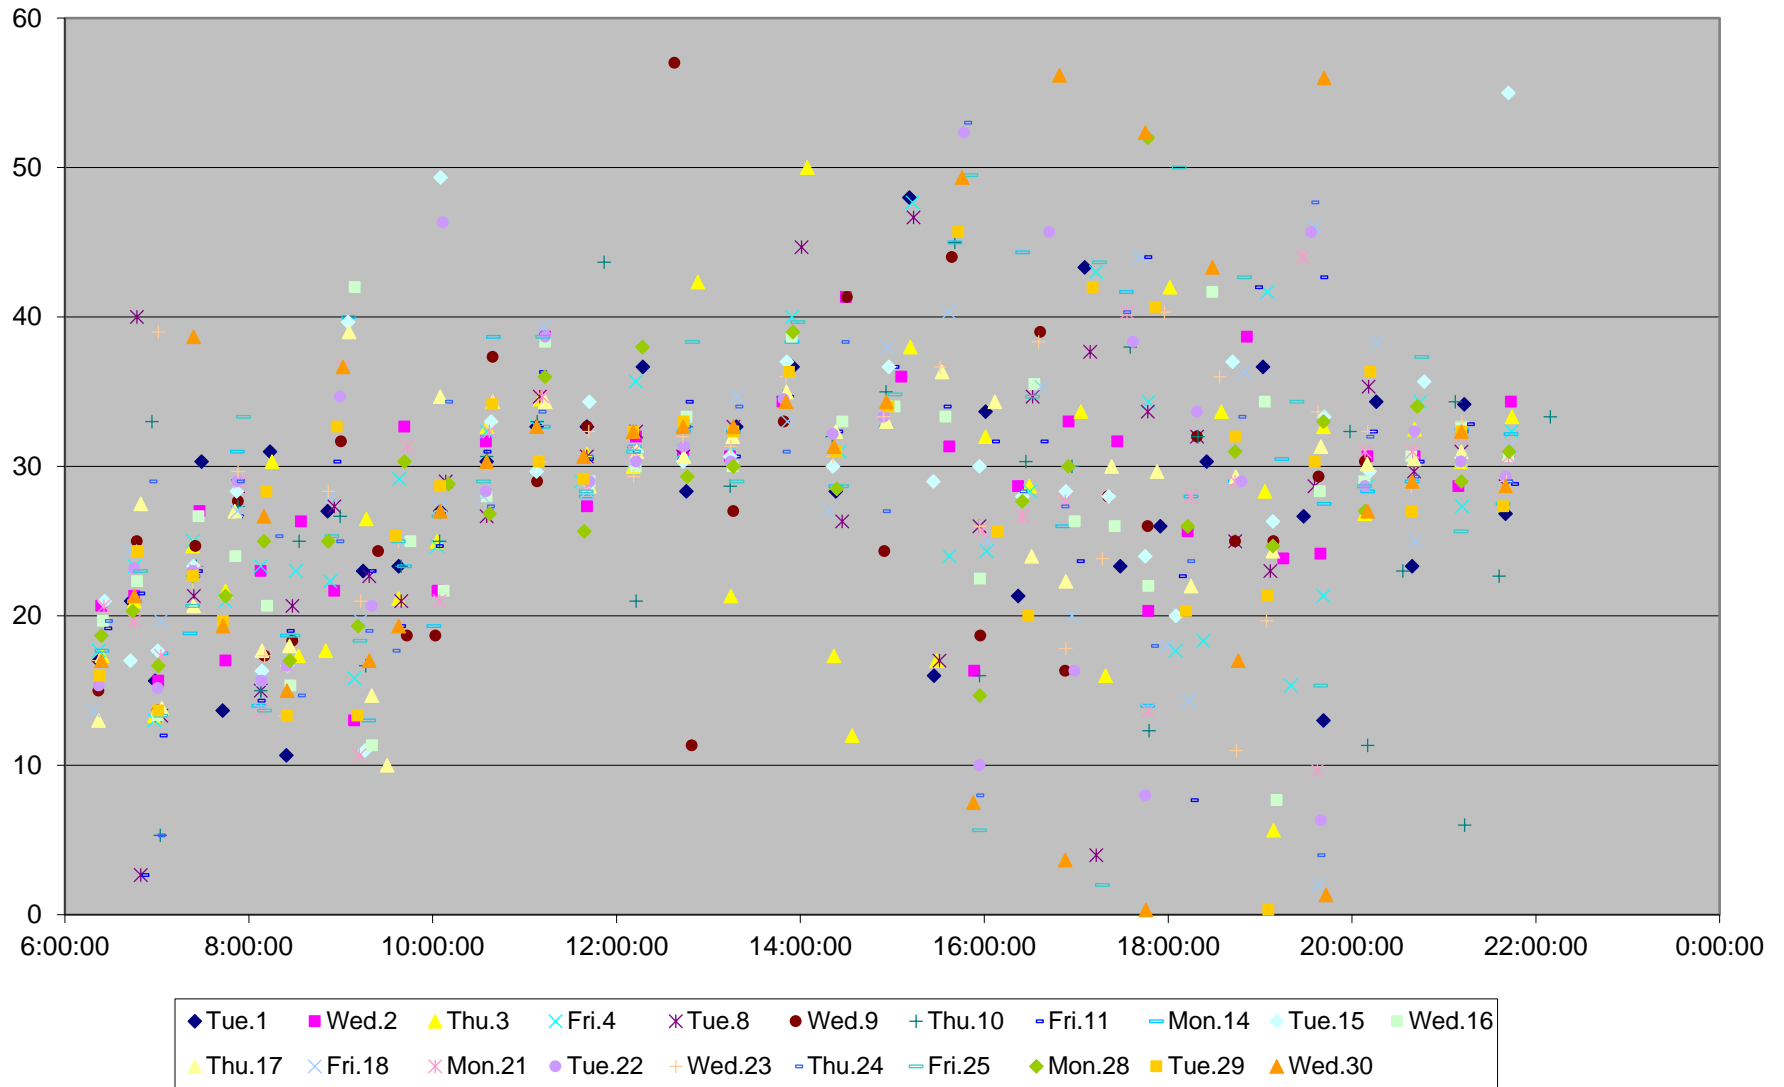

96 Wilson Headways at Thistle Down Loop Southbound September 2015

96 Wilson Headways at Thistle Down Loop Southbound September 2015

96 Wilson Headways at Thistle Down Loop Southbound September 2015

96 Wilson Headways at Thistle Down Loop Southbound September 2015

96 Wilson Headways at Thistle Down Loop Southbound September 2015 Weekday Statistics

96 Wilson Headways at Thistle Down Loop Southbound September 2015 Saturday Statistics

96 Wilson Headways at Thistle Down Loop Southbound September 2015 Sunday Statistics