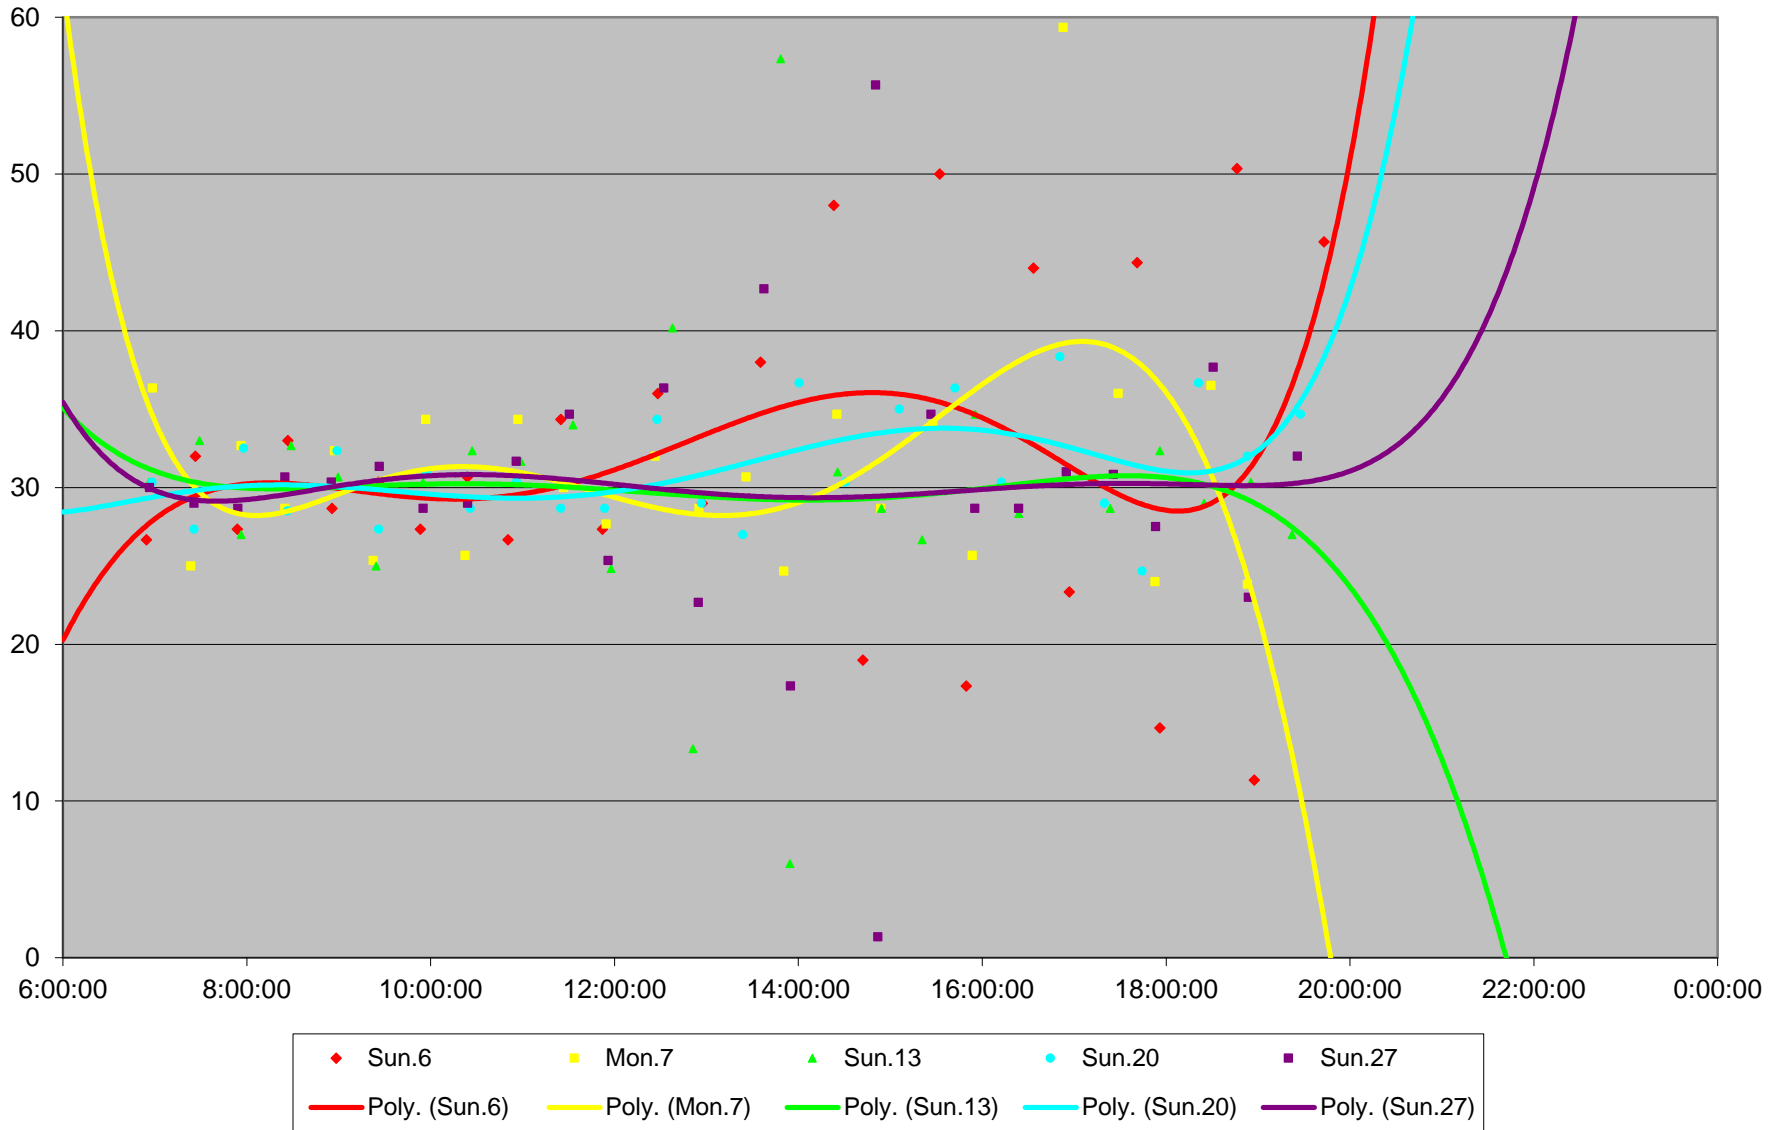

96 Wilson Headways at Thistle Down Loop Southbound September 2015

96 Wilson Headways at Thistle Down Loop Southbound September 2015

96 Wilson Headways at Thistle Down Loop Southbound September 2015

96 Wilson Headways at Thistle Down Loop Southbound September 2015

96 Wilson Headways at Thistle Down Loop Southbound September 2015 Weekday Statistics

96 Wilson Headways at Thistle Down Loop Southbound September 2015 Saturday Statistics

96 Wilson Headways at Thistle Down Loop Southbound September 2015 Sunday Statistics