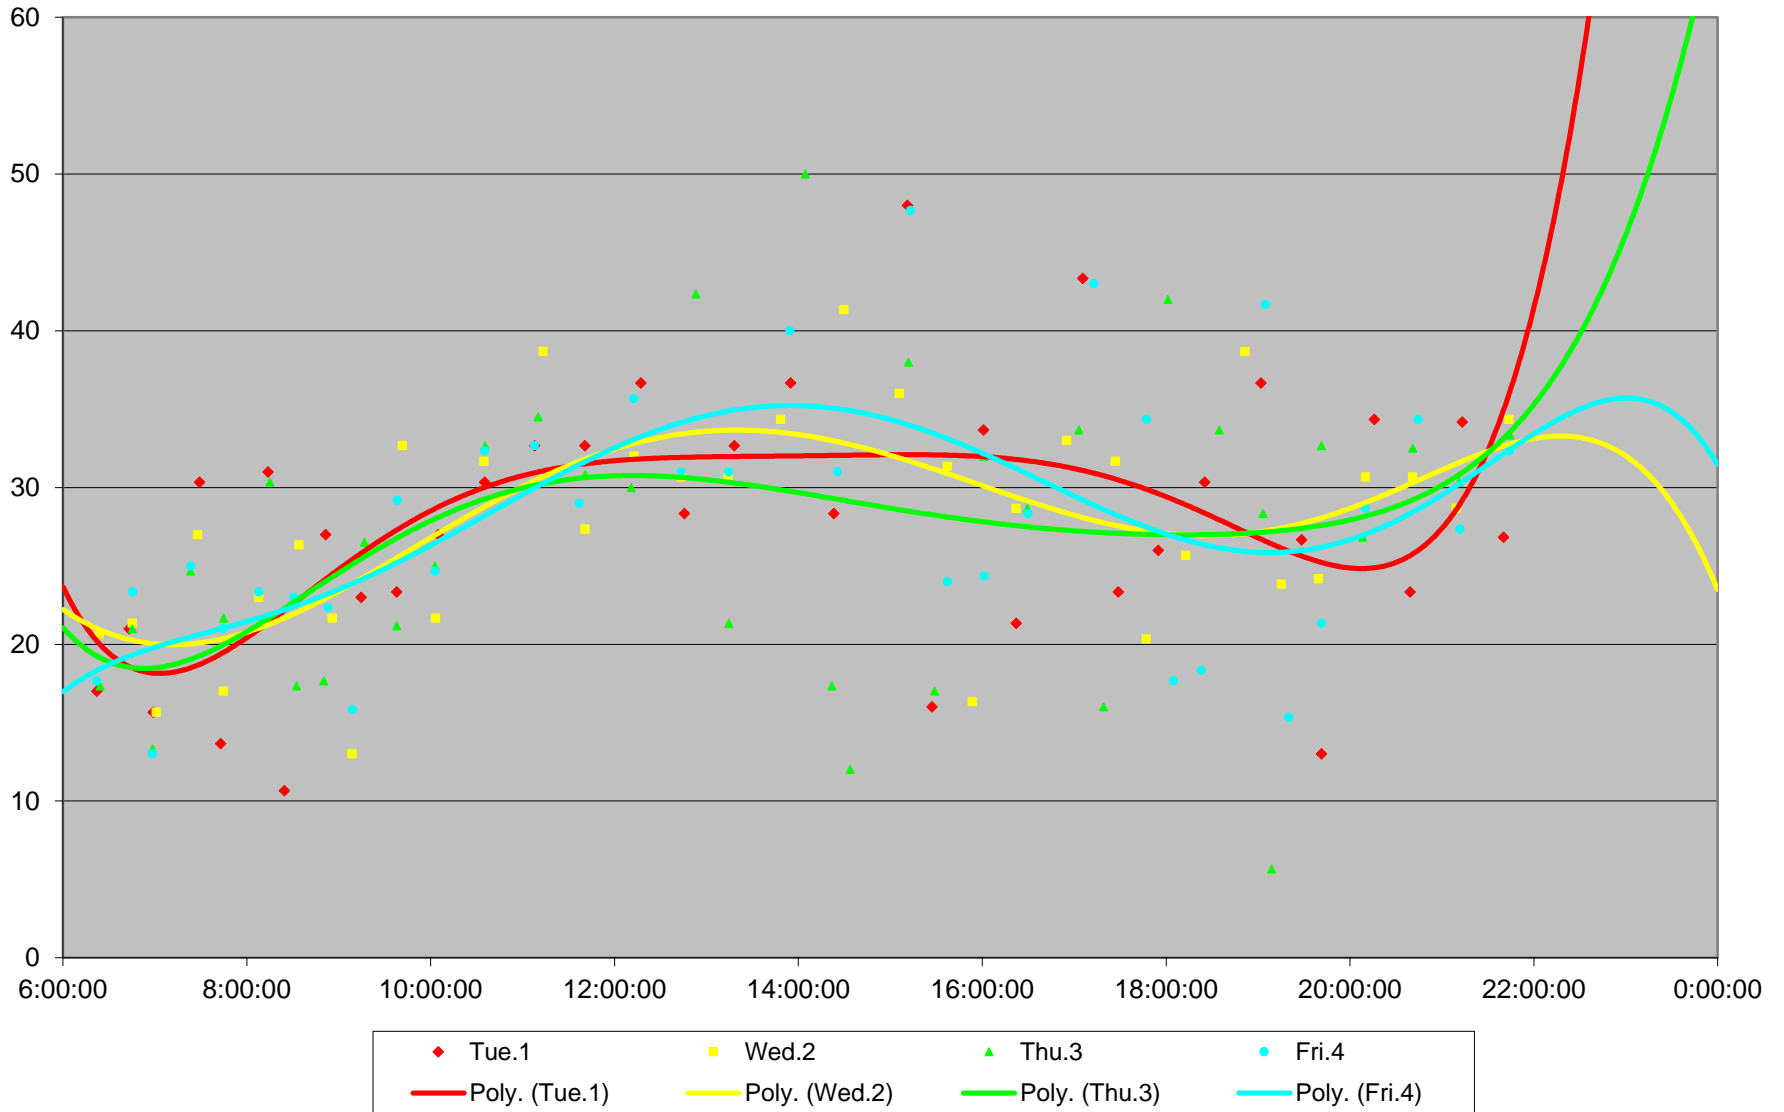

96 Wilson Headways at Thistle Down Loop Southbound September 2015

96 Wilson Headways at Thistle Down Loop Southbound September 2015

96 Wilson Headways at Thistle Down Loop Southbound September 2015

96 Wilson Headways at Thistle Down Loop Southbound September 2015

96 Wilson Headways at Thistle Down Loop Southbound September 2015 Weekday Statistics

96 Wilson Headways at Thistle Down Loop Southbound September 2015 Saturday Statistics

96 Wilson Headways at Thistle Down Loop Southbound September 2015 Sunday Statistics