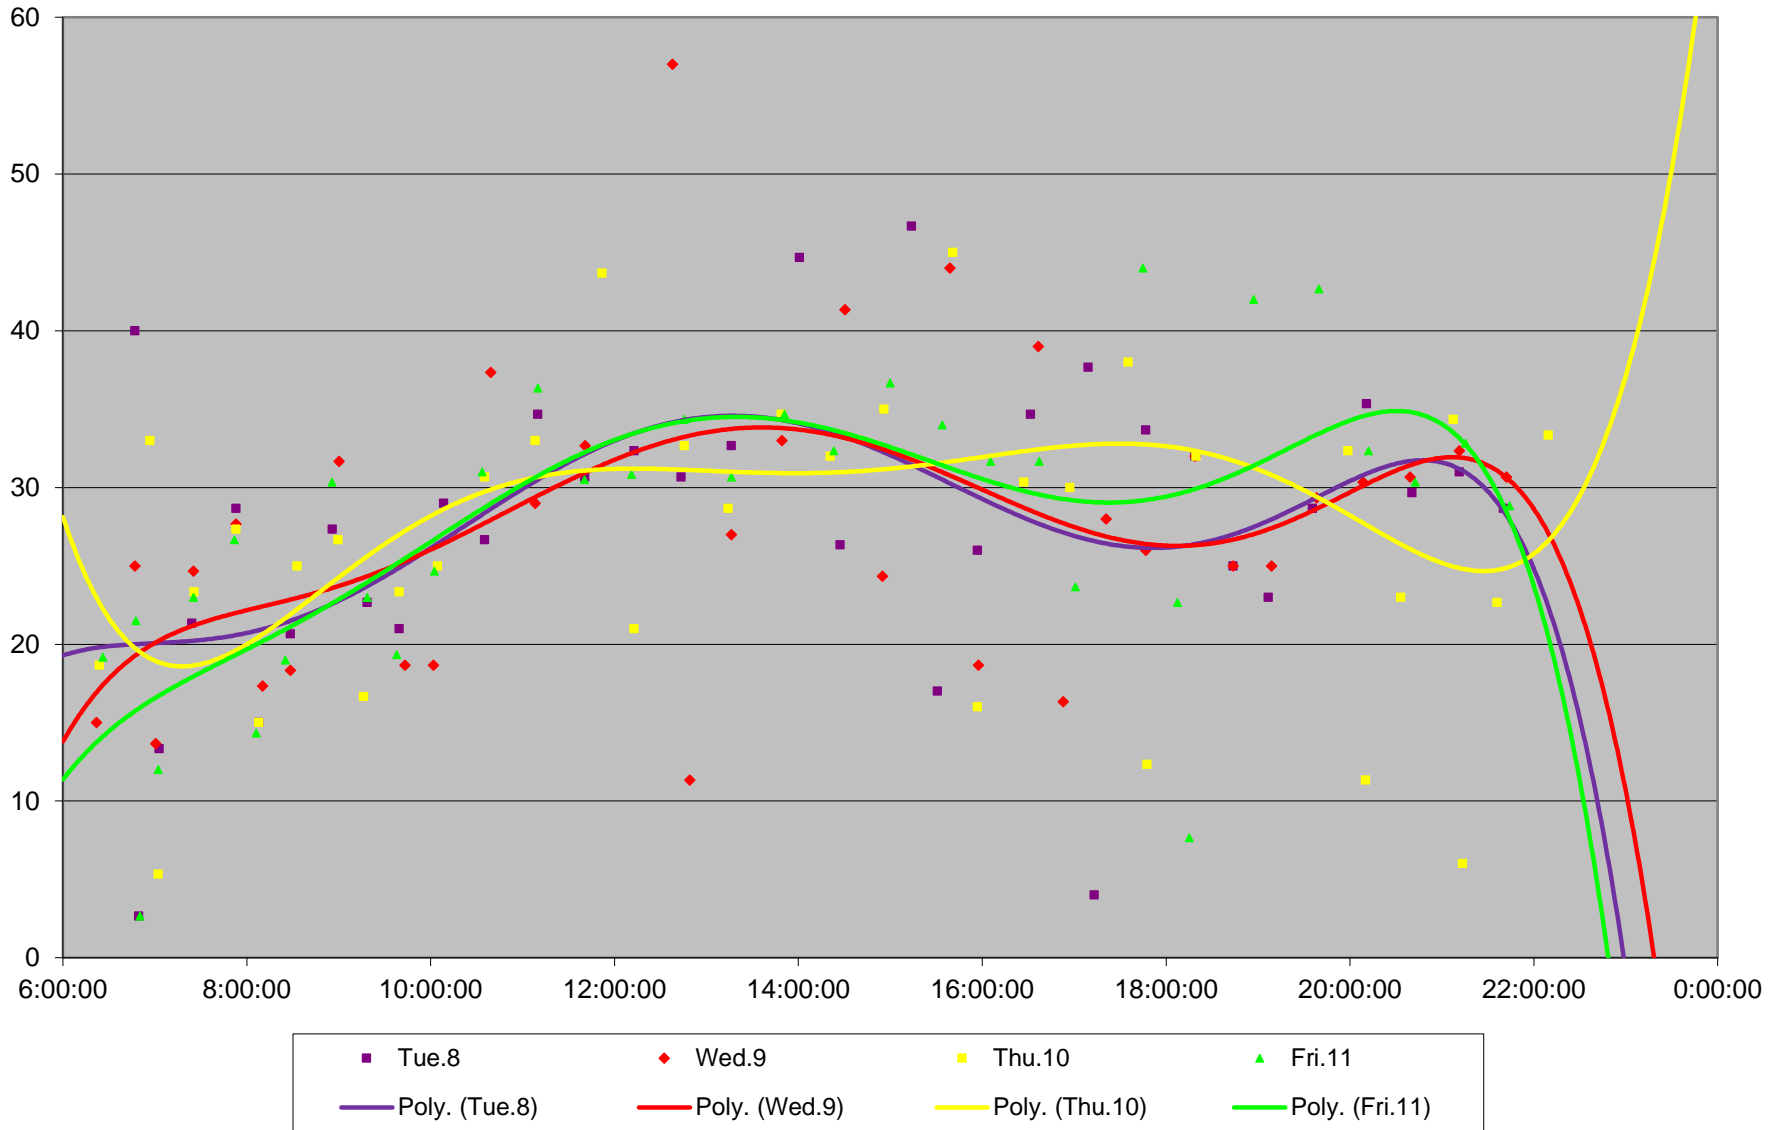

96 Wilson Headways at Thistle Down Loop Southbound September 2015

96 Wilson Headways at Thistle Down Loop Southbound September 2015

96 Wilson Headways at Thistle Down Loop Southbound September 2015

96 Wilson Headways at Thistle Down Loop Southbound September 2015

96 Wilson Headways at Thistle Down Loop Southbound September 2015 Weekday Statistics

96 Wilson Headways at Thistle Down Loop Southbound September 2015 Saturday Statistics

96 Wilson Headways at Thistle Down Loop Southbound September 2015 Sunday Statistics