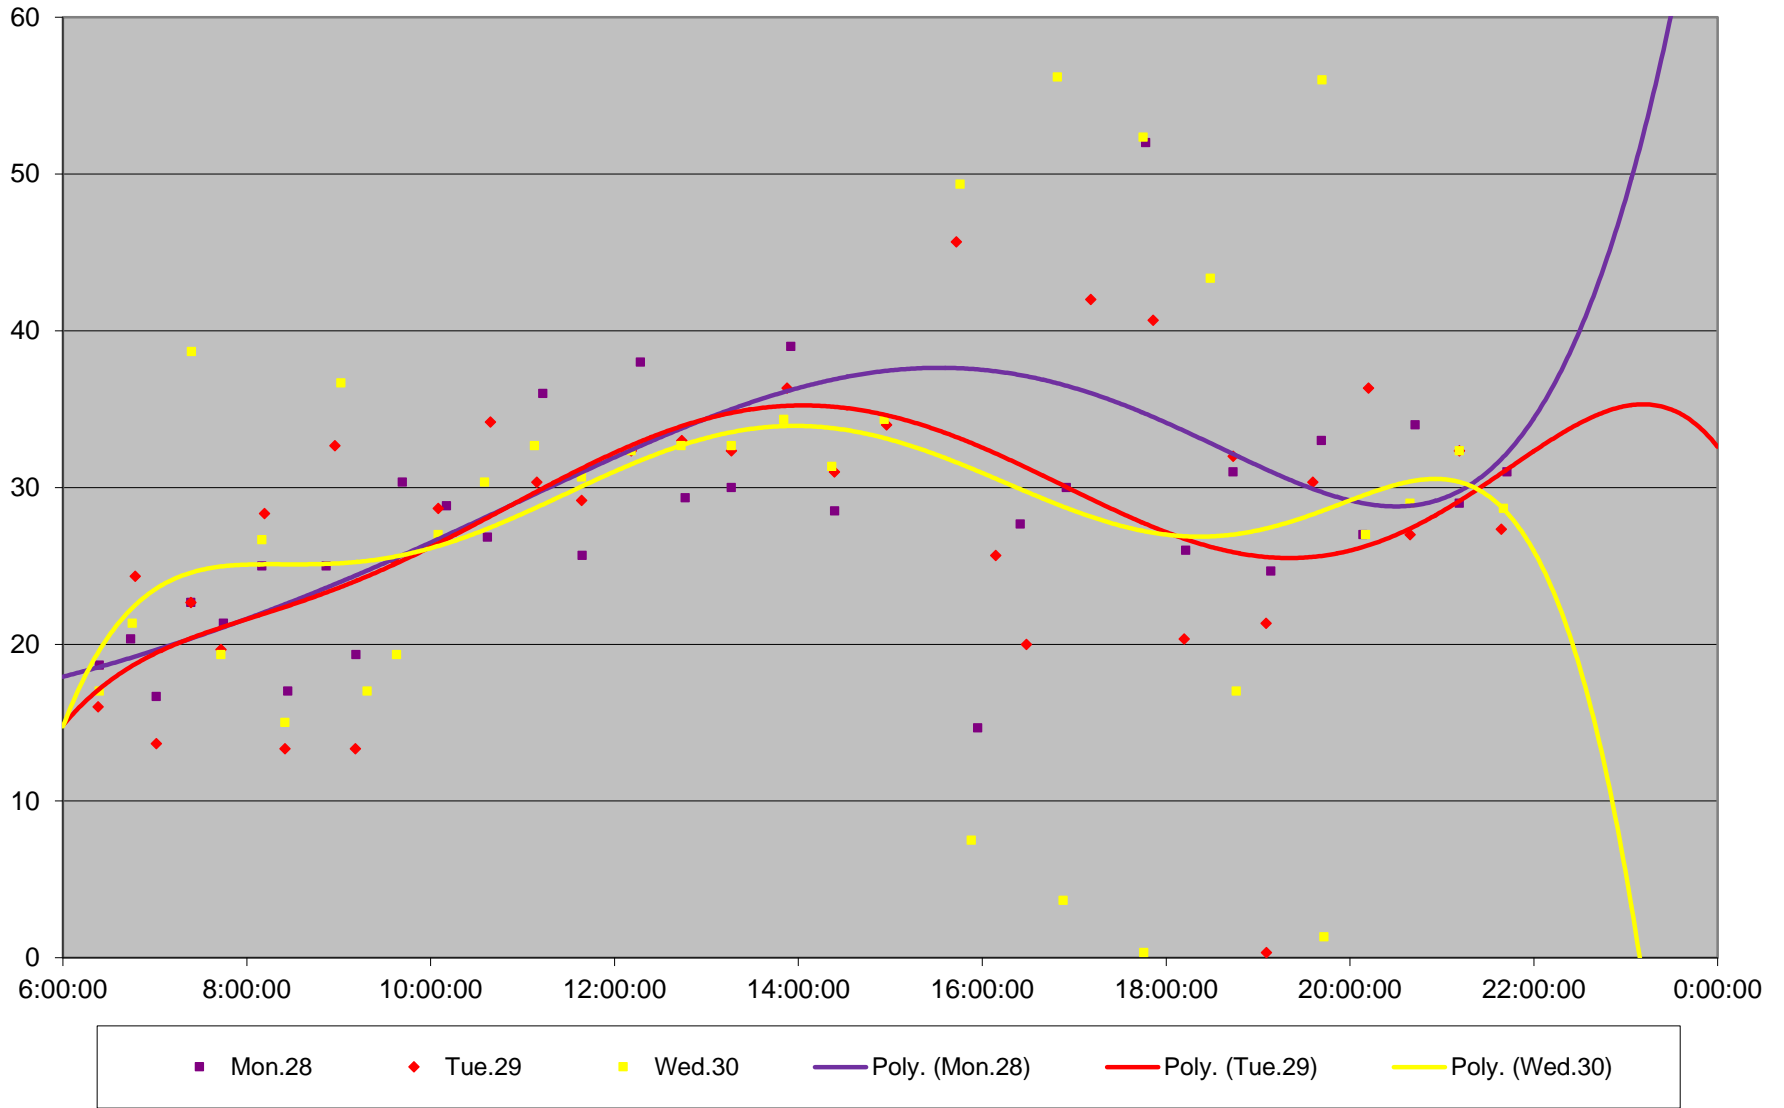

96 Wilson Headways at Thistle Down Loop Southbound September 2015

96 Wilson Headways at Thistle Down Loop Southbound September 2015

96 Wilson Headways at Thistle Down Loop Southbound September 2015

96 Wilson Headways at Thistle Down Loop Southbound September 2015

96 Wilson Headways at Thistle Down Loop Southbound September 2015 Weekday Statistics

96 Wilson Headways at Thistle Down Loop Southbound September 2015 Saturday Statistics

96 Wilson Headways at Thistle Down Loop Southbound September 2015 Sunday Statistics