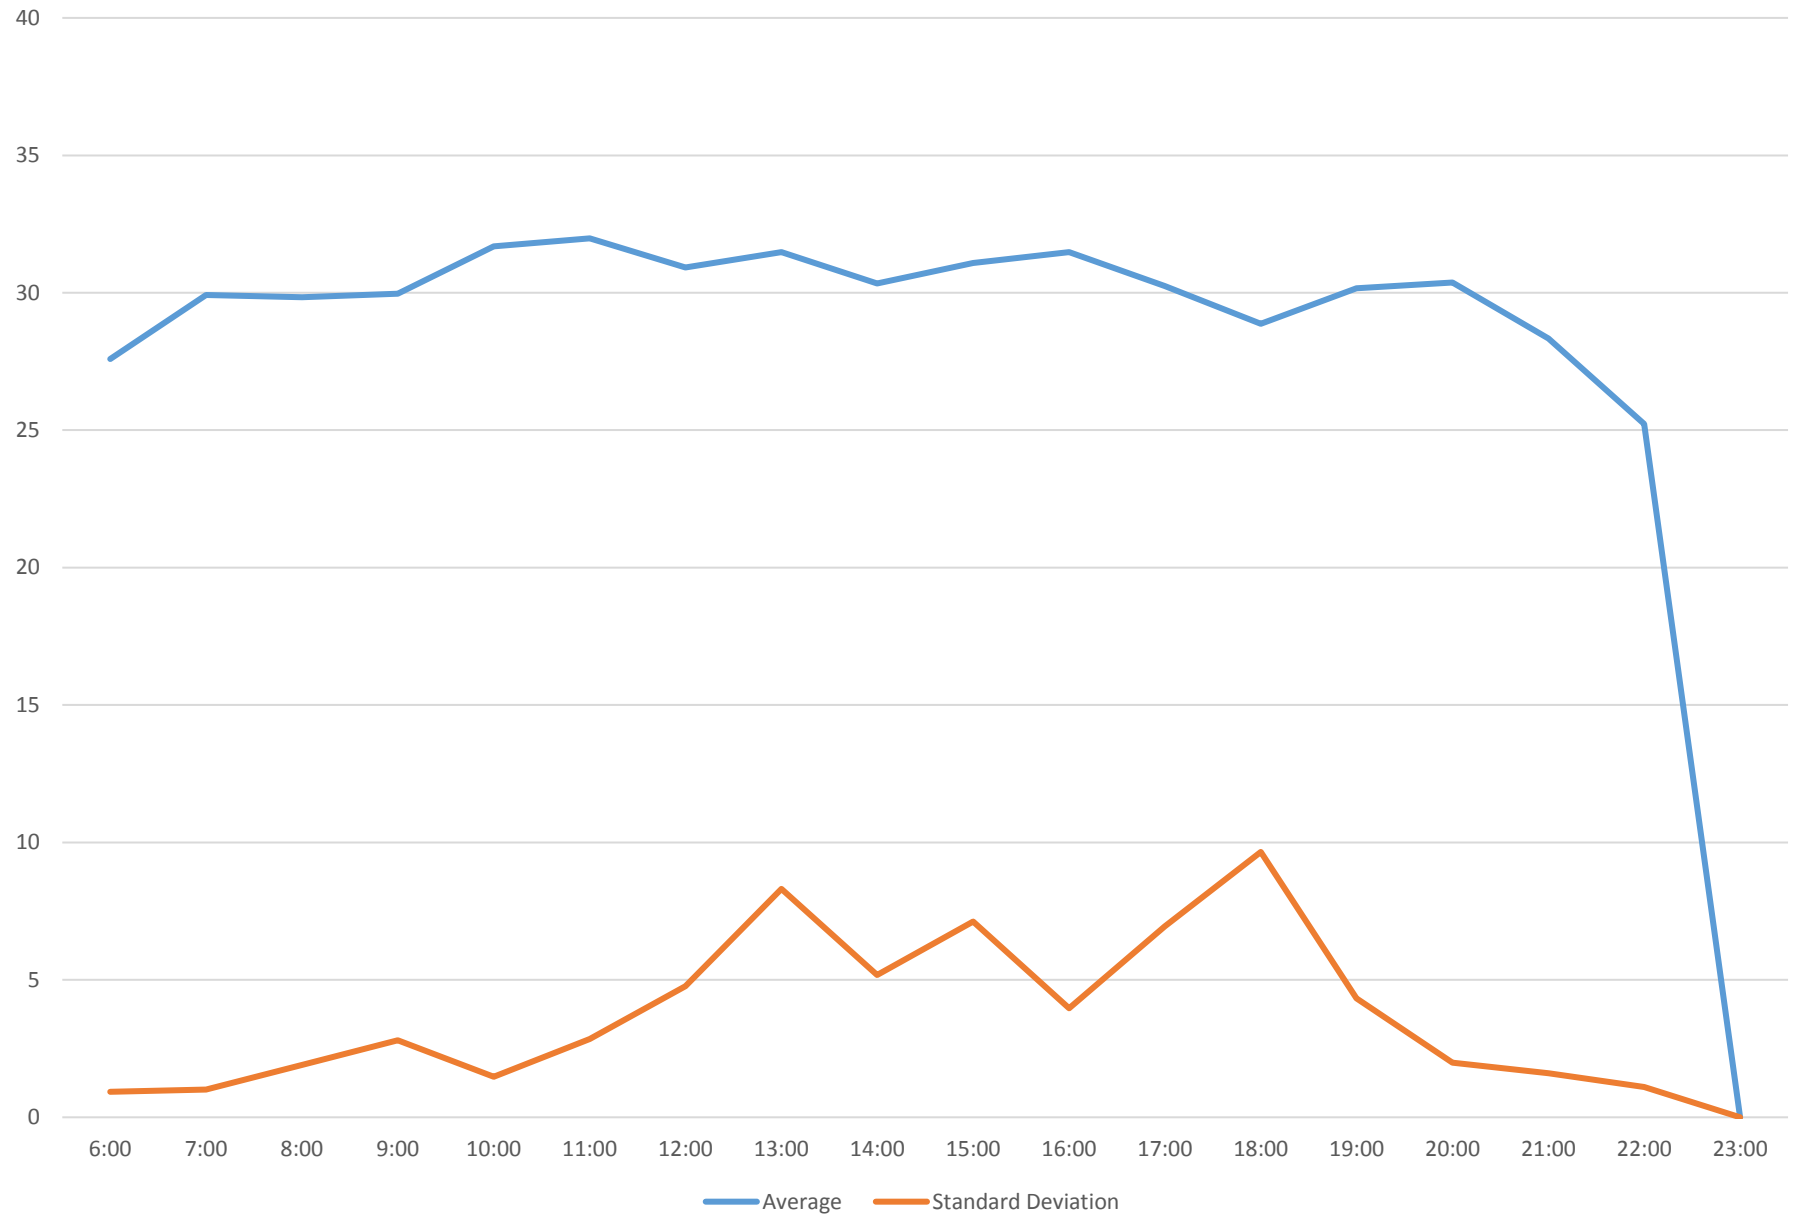

96 Wilson Headways at Thistle Down Loop Southbound September 2015

96 Wilson Headways at Thistle Down Loop Southbound September 2015

96 Wilson Headways at Thistle Down Loop Southbound September 2015

96 Wilson Headways at Thistle Down Loop Southbound September 2015

96 Wilson Headways at Thistle Down Loop Southbound September 2015 Weekday Statistics

96 Wilson Headways at Thistle Down Loop Southbound September 2015 Saturday Statistics

96 Wilson Headways at Thistle Down Loop Southbound September 2015 Sunday Statistics