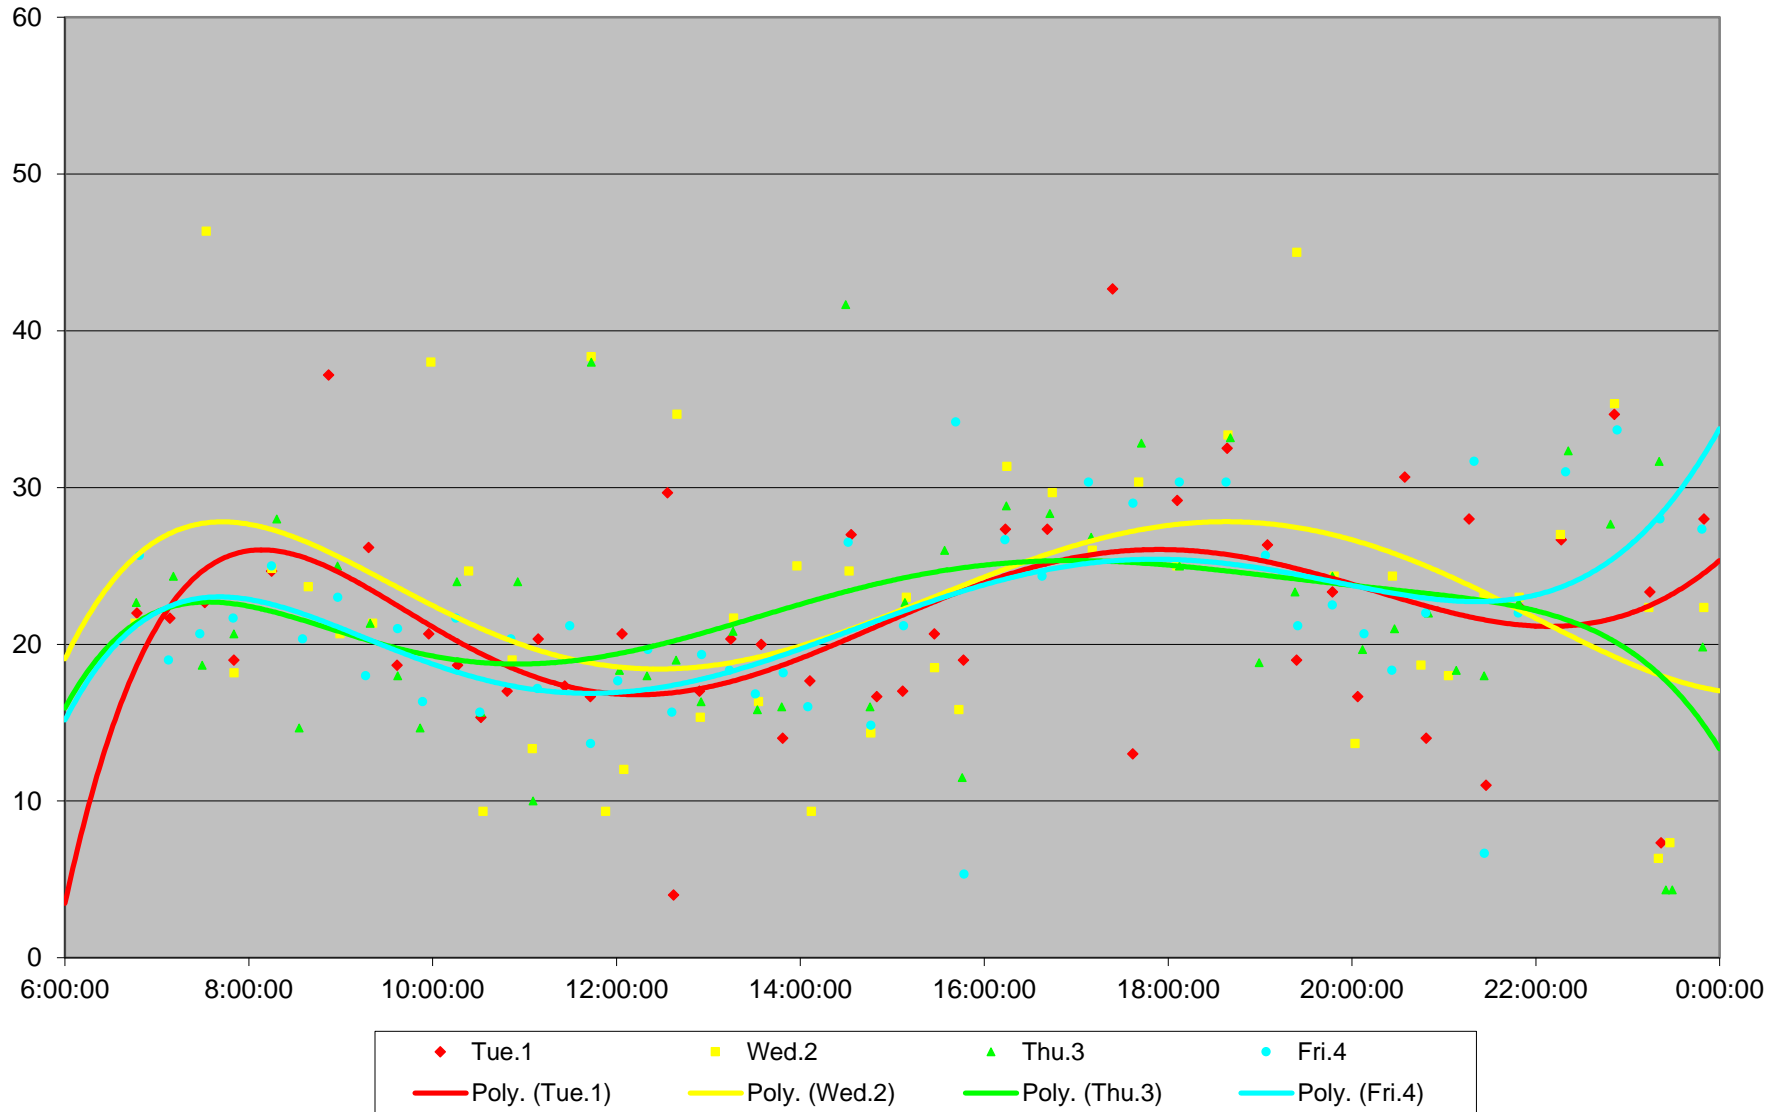

### 96 Wilson Headways at S of Clairville Eastbound September 2015