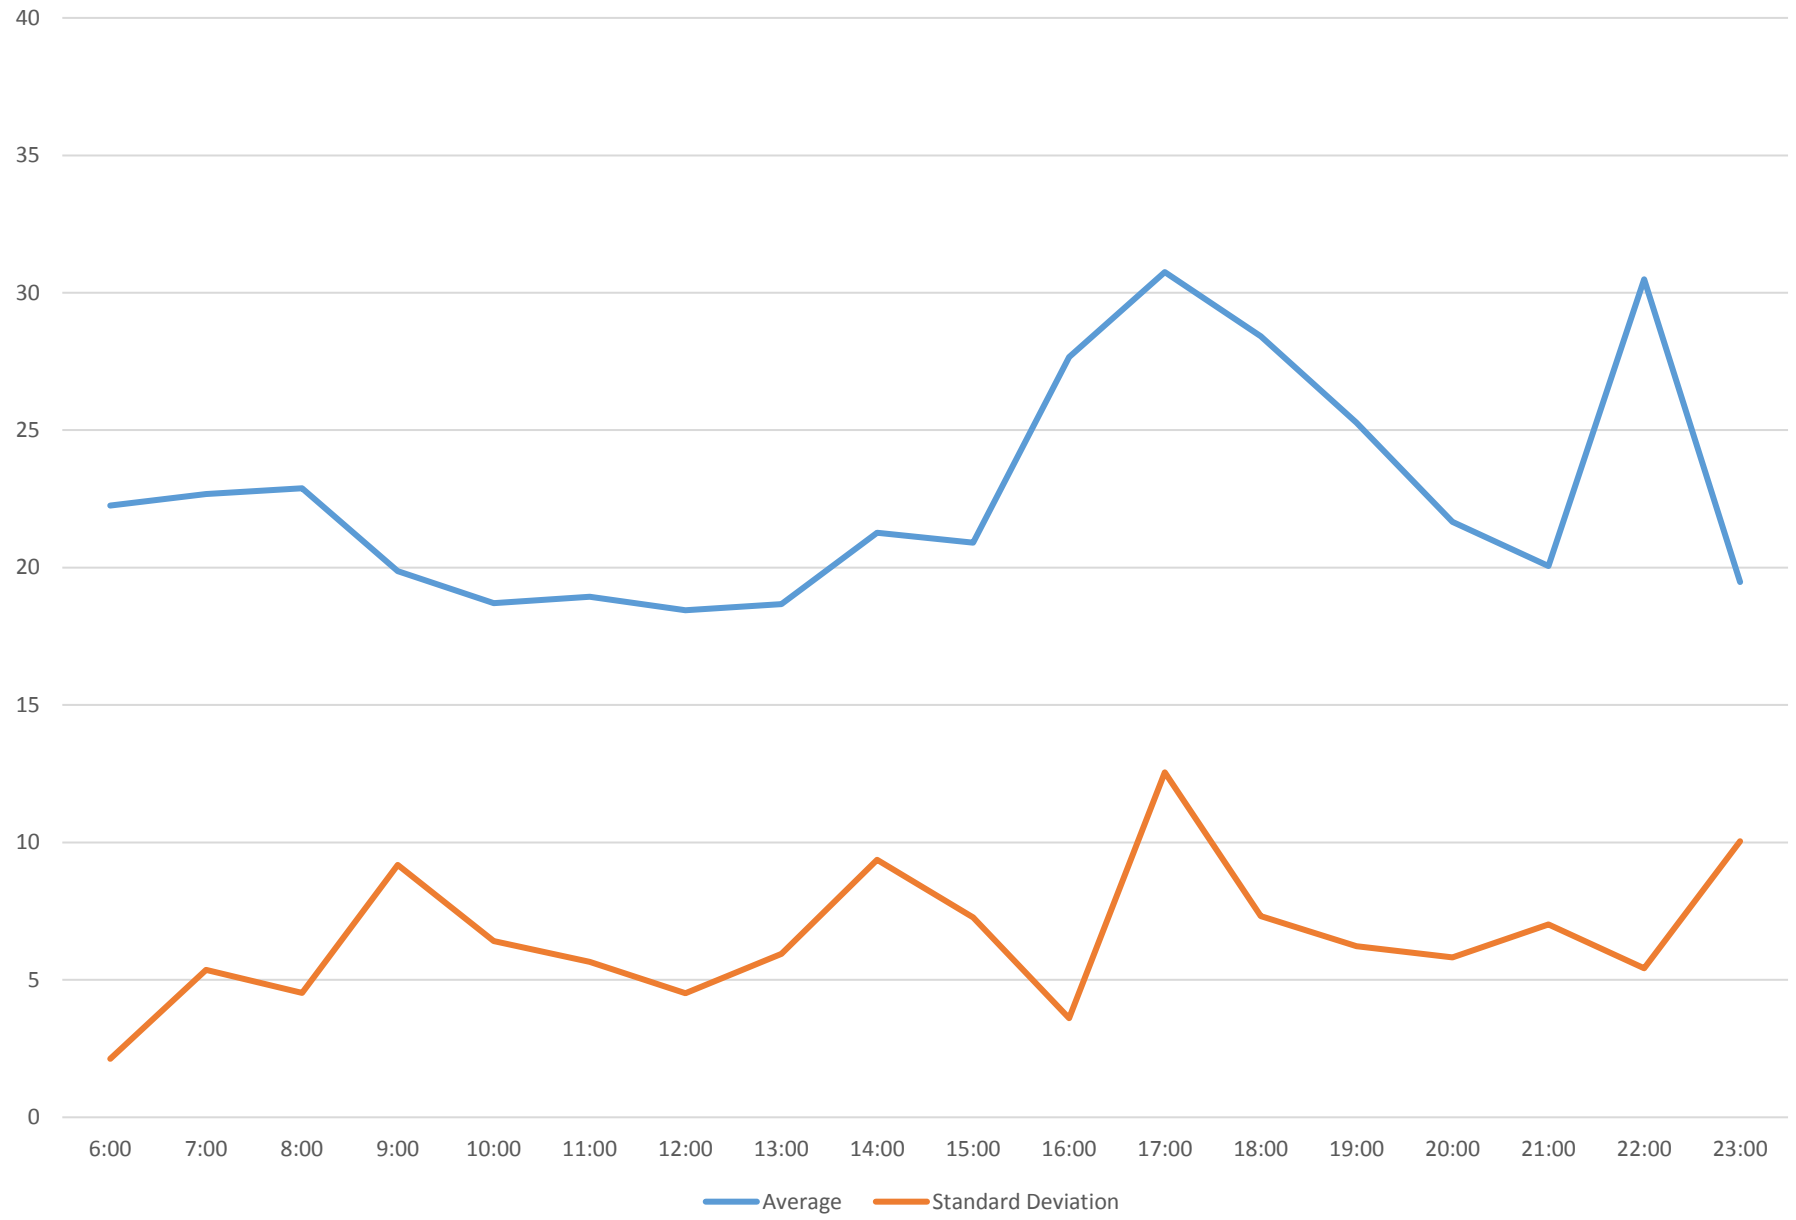

### 96 Wilson Headways at S of Clairville Eastbound September 2015

- |          |          |          |          |          |          |          |          |          |          |          |
|----------|----------|----------|----------|----------|----------|----------|----------|----------|----------|----------|
| ◆ Tue.1  | ■ Wed.2  | ▲ Thu.3  | × Fri.4  | ✱ Tue.8  | ● Wed.9  | + Thu.10 | - Fri.11 | = Mon.14 | ◇ Tue.15 | ■ Wed.16 |
| ▲ Thu.17 | × Fri.18 | ✱ Mon.21 | ● Tue.22 | + Wed.23 | - Thu.24 | = Fri.25 | ◆ Mon.28 | ■ Tue.29 | ▲ Wed.30 |          |

### 96 Wilson Headways at S of Clairville Eastbound September 2015

96 Wilson Headways at S of Clairville Eastbound September 2015

96 Wilson Headways at S of Clairville Eastbound September 2015 Weekday Statistics

96 Wilson Headways at S of Clairville Eastbound September 2015 Saturday Statistics

96 Wilson Headways at S of Clairville Eastbound September 2015 Sunday Statistics