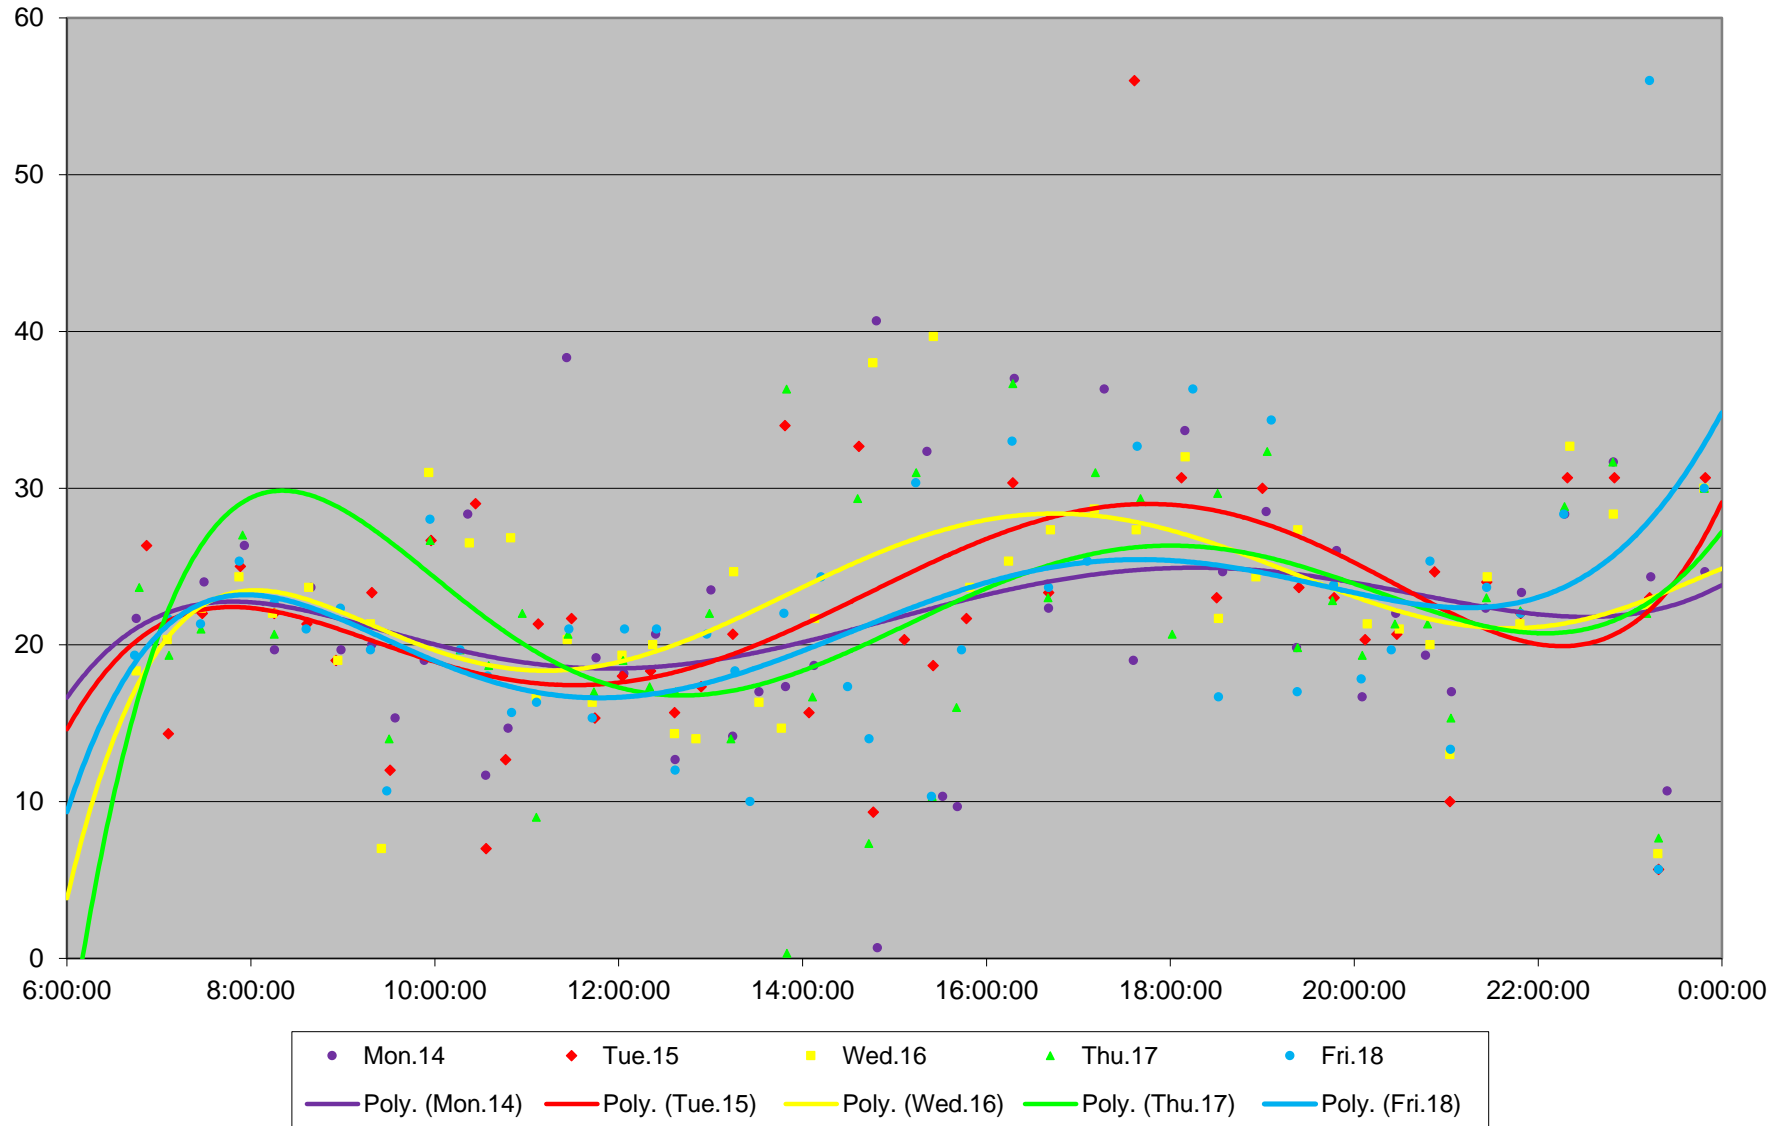

96 Wilson Headways at S of Clairville Eastbound September 2015