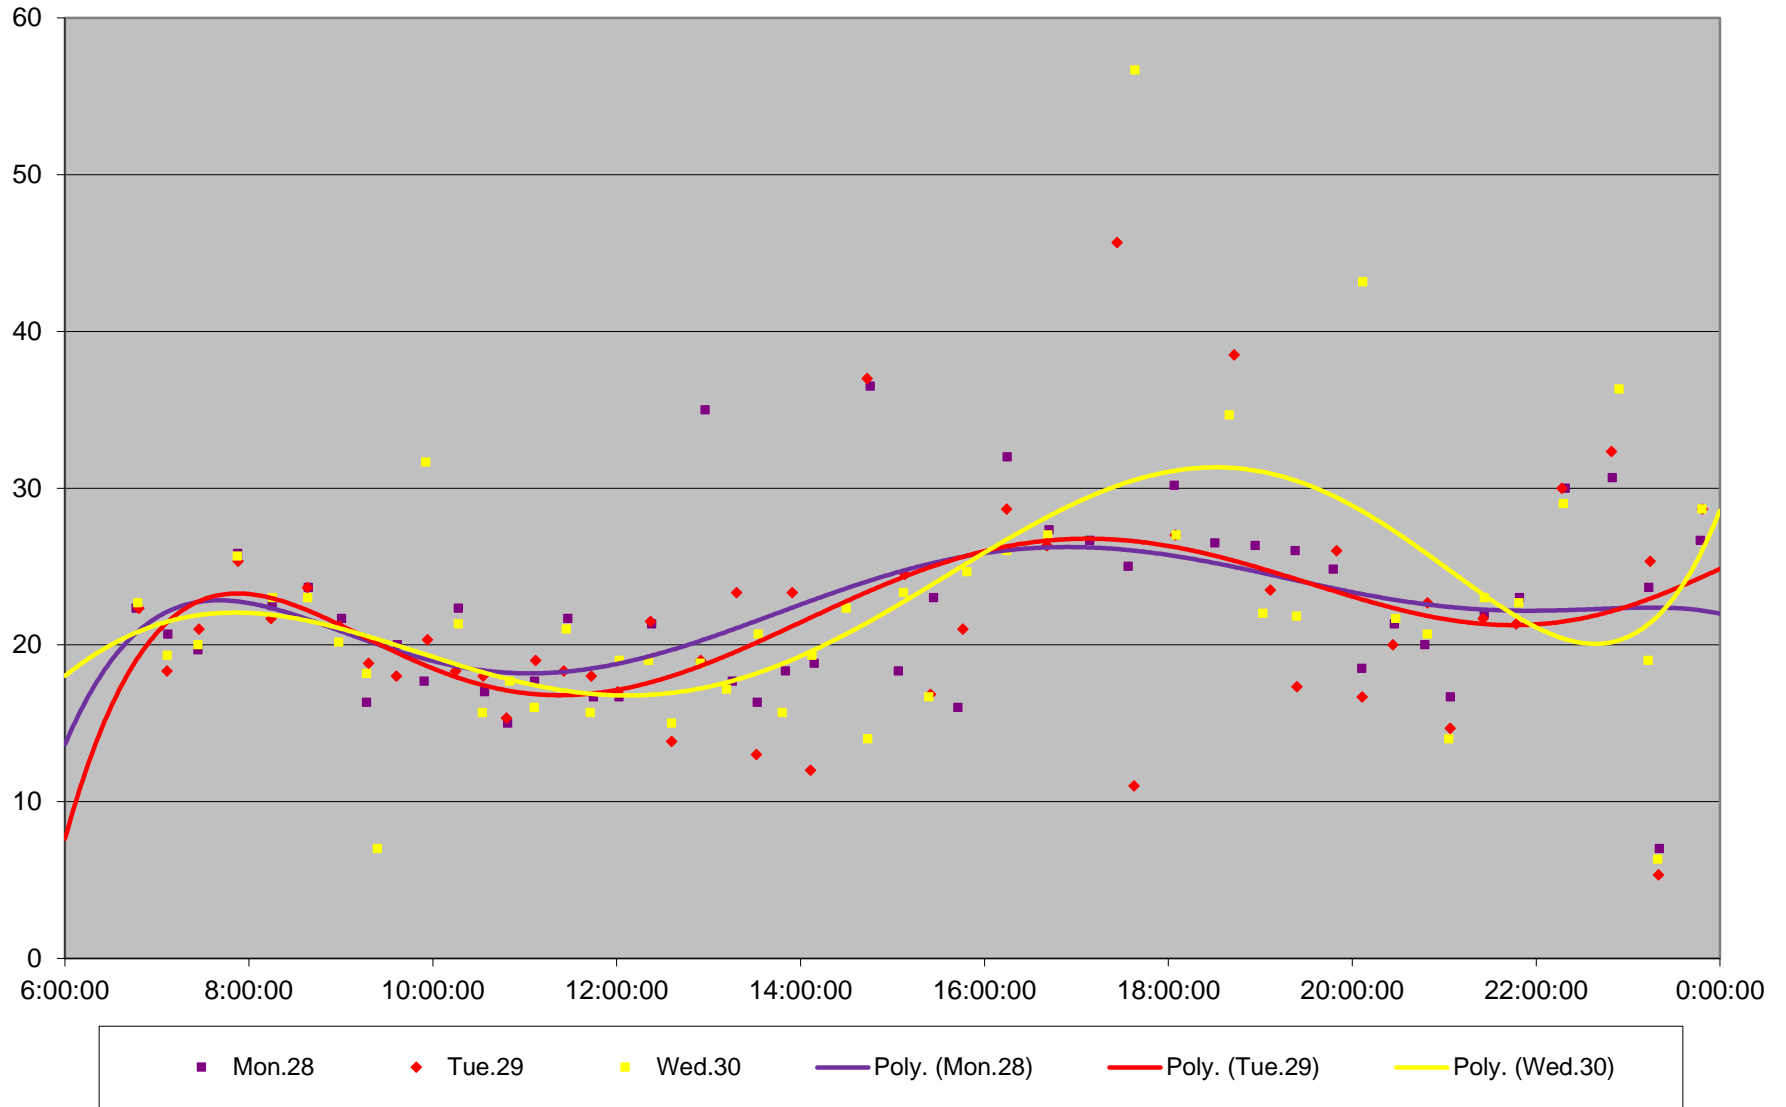

96 Wilson Headways at S of Clairville Eastbound September 2015