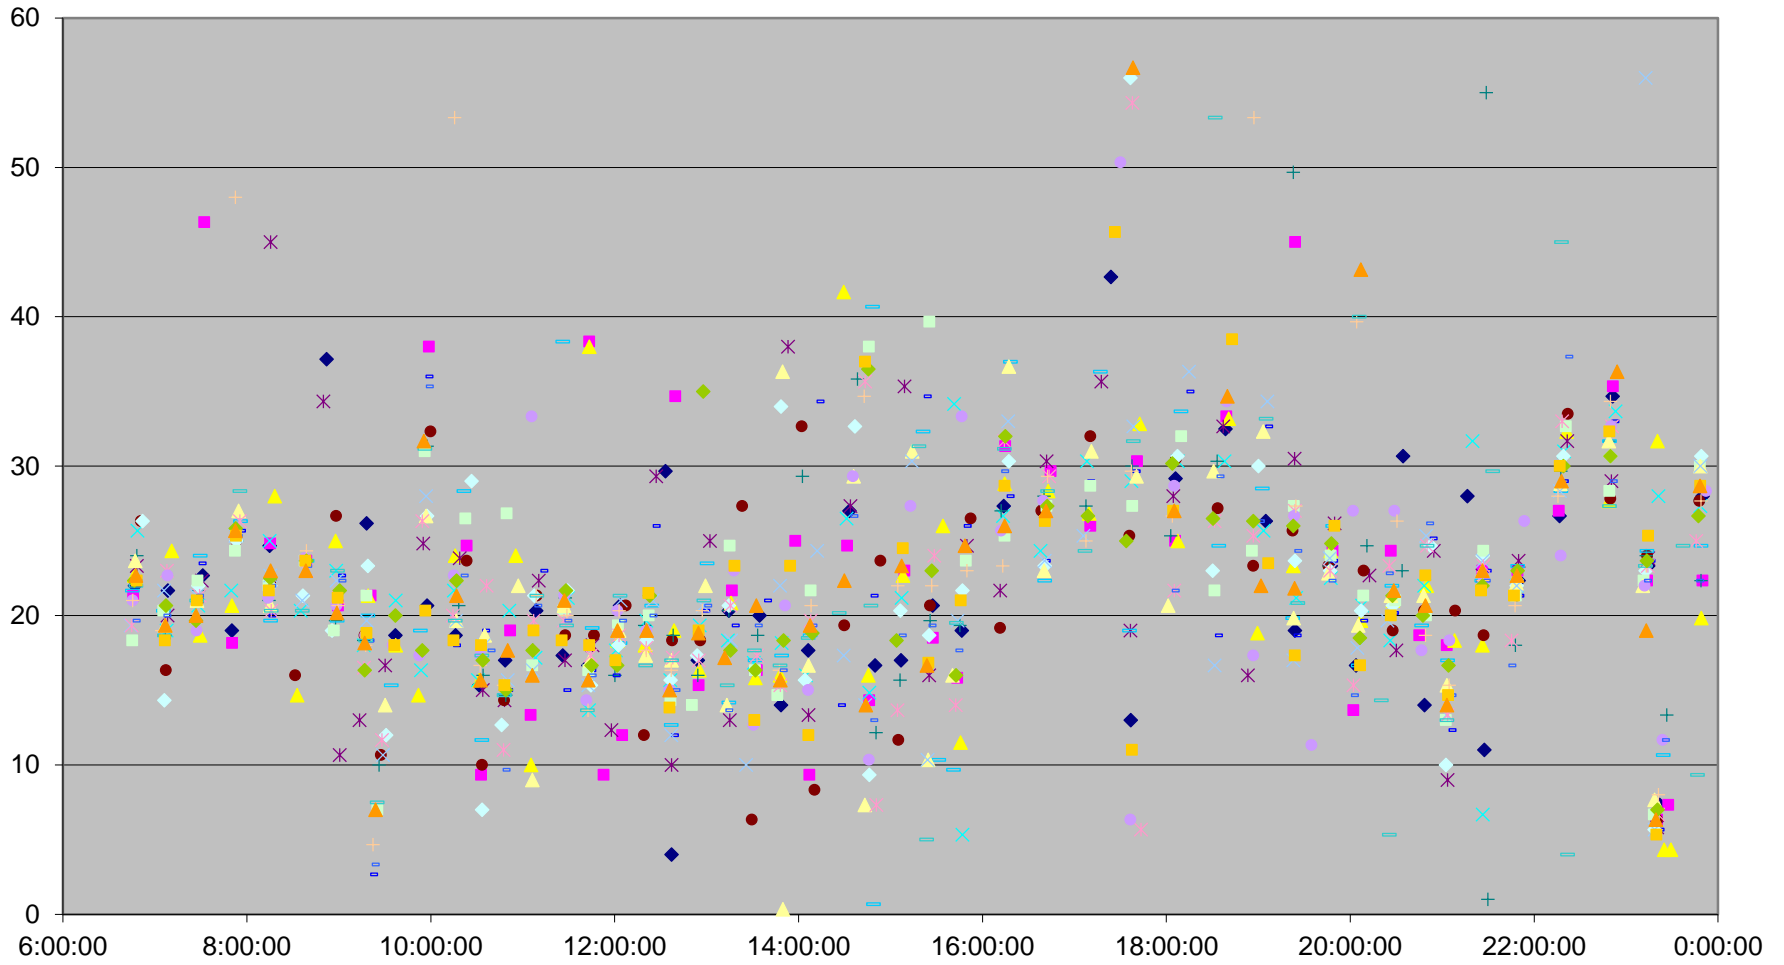

96 Wilson Headways at S of Clairville Eastbound September 2015

◆ Tue.1	■ Wed.2	▲ Thu.3	× Fri.4	✱ Tue.8	● Wed.9	+ Thu.10	- Fri.11	= Mon.14	◇ Tue.15	■ Wed.16
▲ Thu.17	× Fri.18	✱ Mon.21	● Tue.22	+ Wed.23	- Thu.24	= Fri.25	◆ Mon.28	■ Tue.29	▲ Wed.30