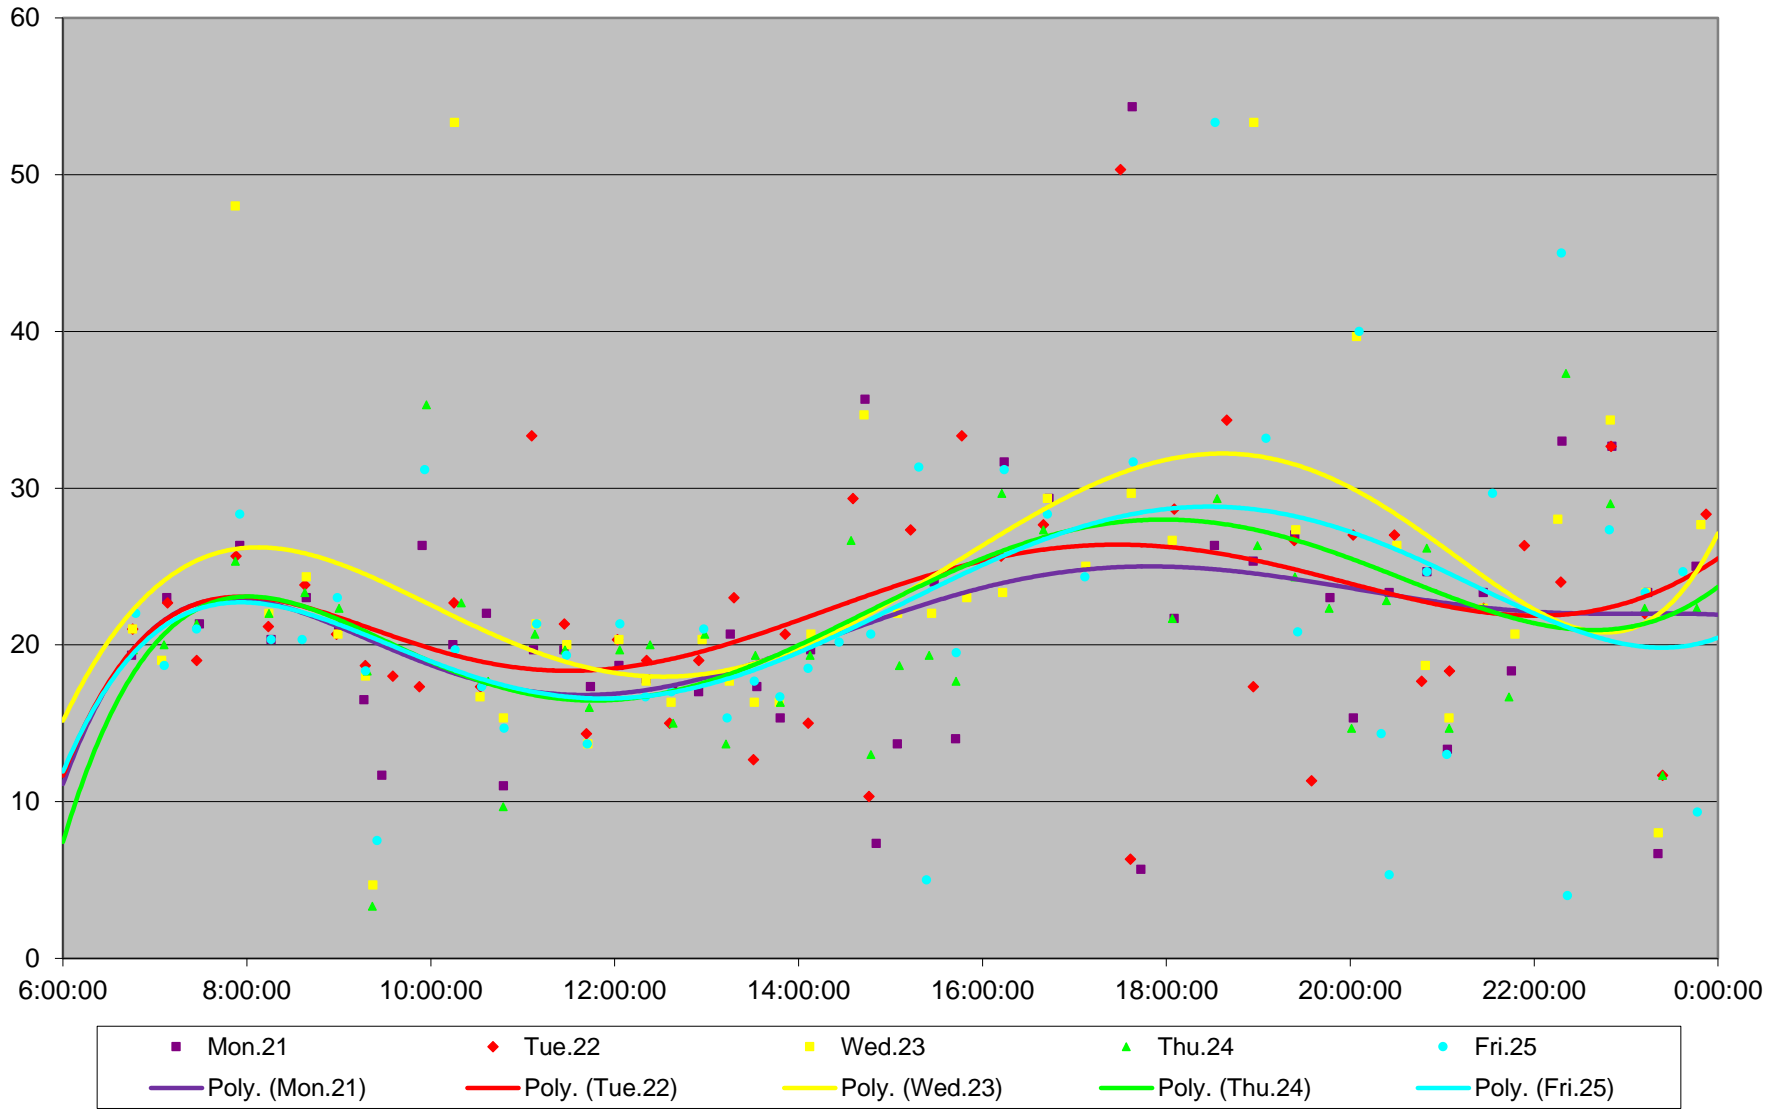

96 Wilson Headways at S of Clairville Eastbound September 2015