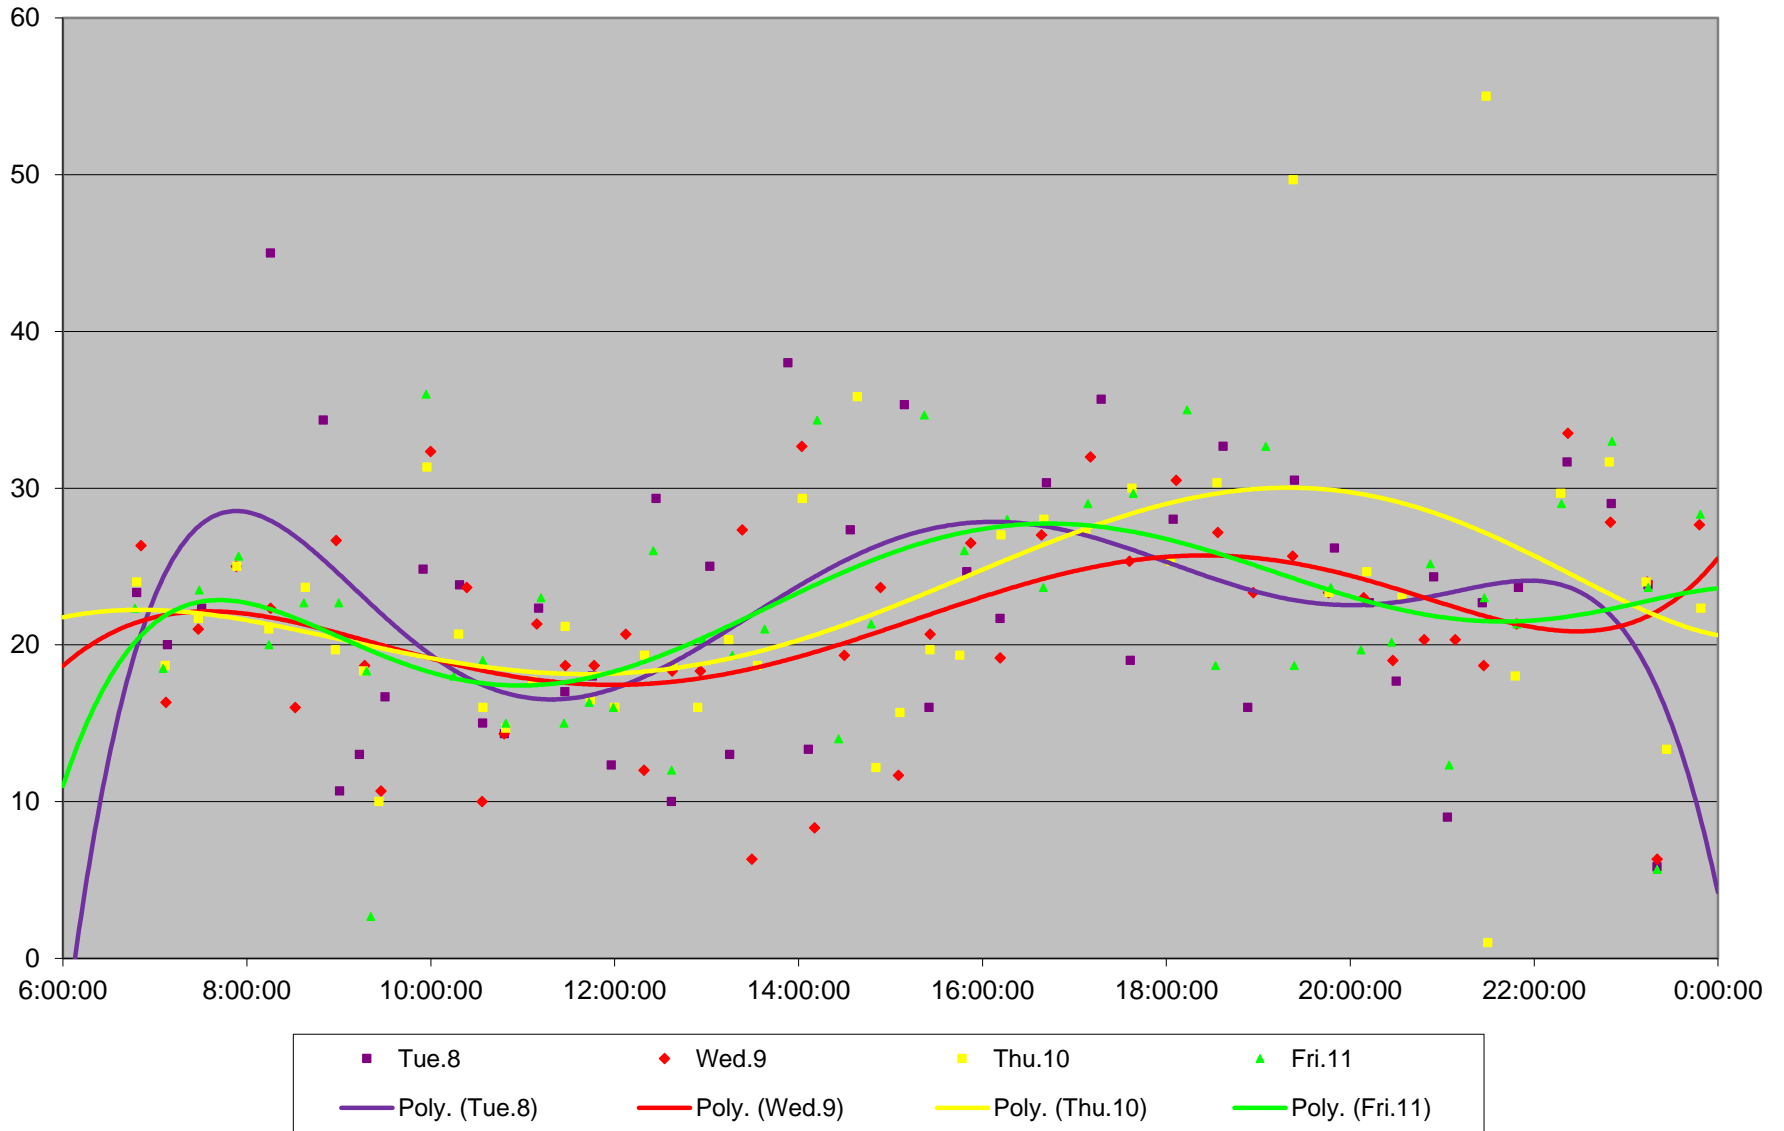

### 96 Wilson Headways at S of Clairville Eastbound September 2015