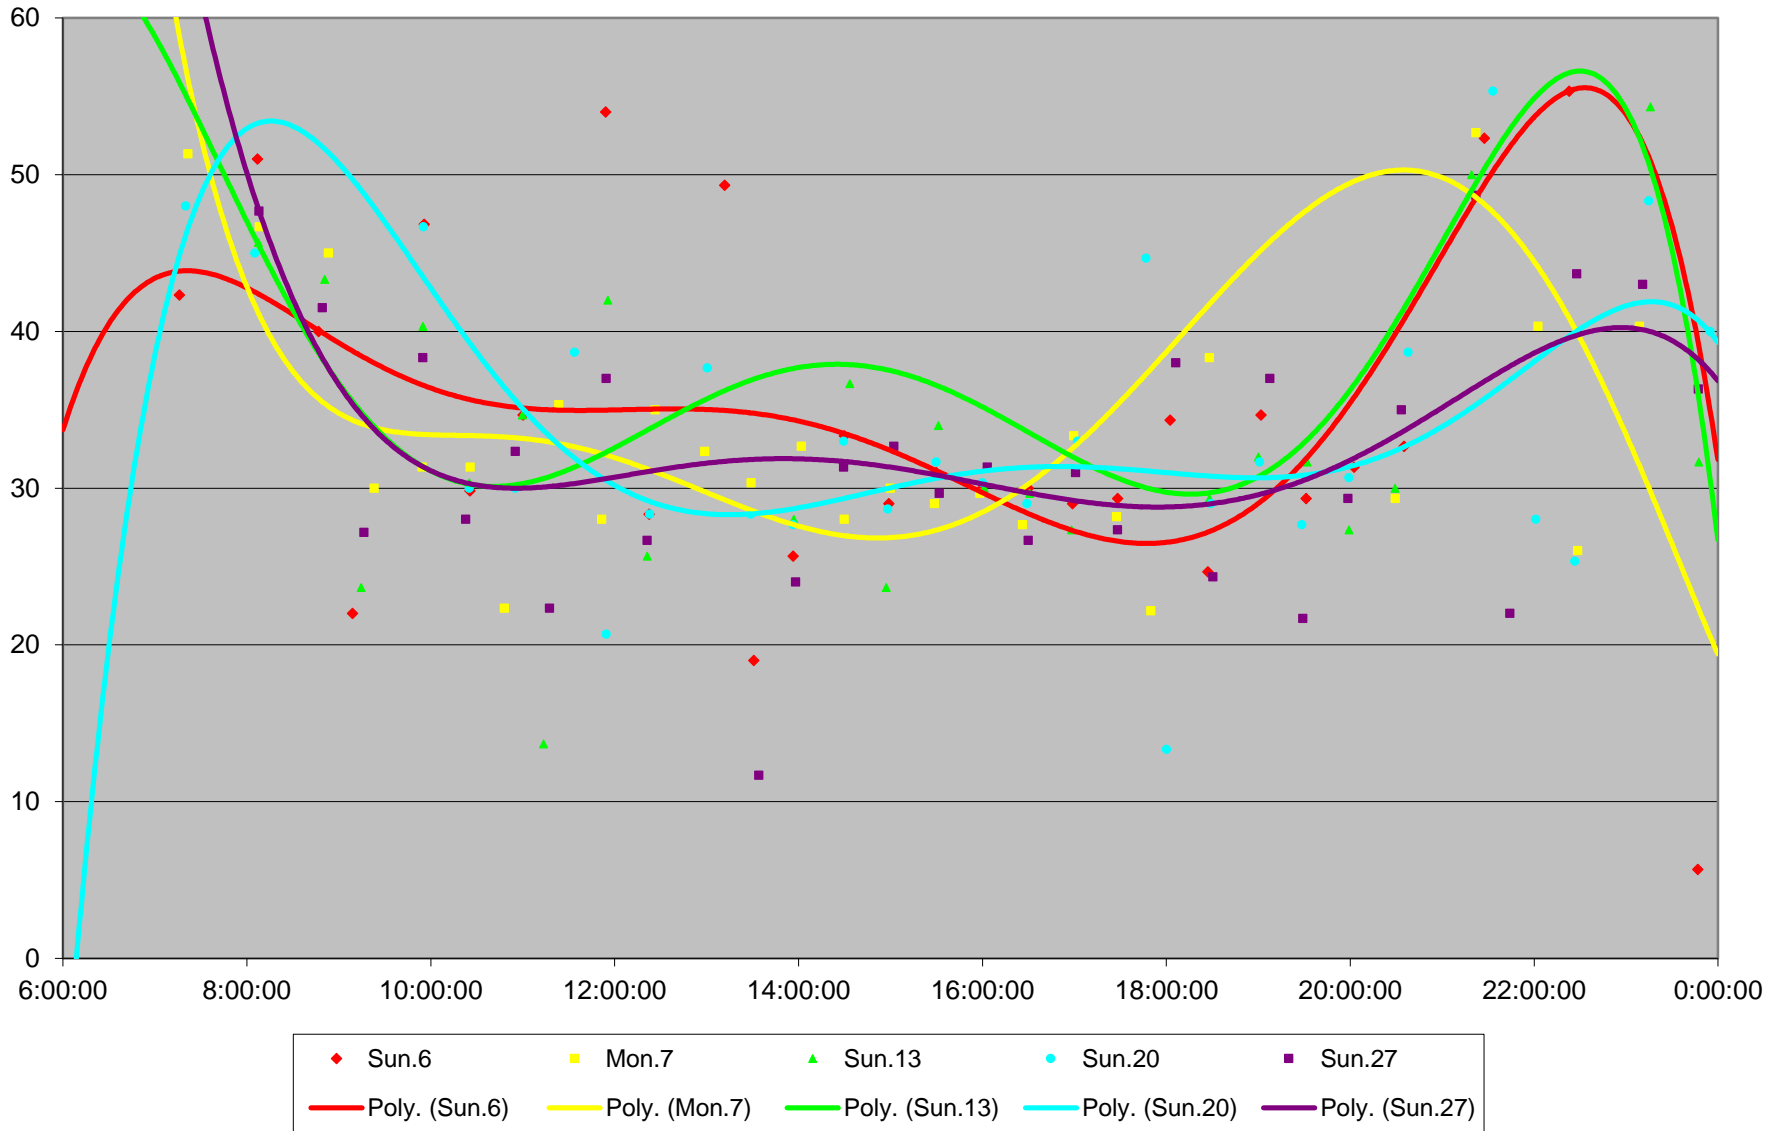

### 96 Wilson Headways at S of Clairville Eastbound September 2015

- |          |          |          |          |          |          |          |          |          |          |          |
|----------|----------|----------|----------|----------|----------|----------|----------|----------|----------|----------|
| ◆ Tue.1  | ■ Wed.2  | ▲ Thu.3  | × Fri.4  | ✱ Tue.8  | ● Wed.9  | + Thu.10 | - Fri.11 | = Mon.14 | ◇ Tue.15 | ■ Wed.16 |
| ▲ Thu.17 | × Fri.18 | ✱ Mon.21 | ● Tue.22 | + Wed.23 | - Thu.24 | = Fri.25 | ◆ Mon.28 | ■ Tue.29 | ▲ Wed.30 |          |

### 96 Wilson Headways at S of Clairville Eastbound September 2015

96 Wilson Headways at S of Clairville Eastbound September 2015

96 Wilson Headways at S of Clairville Eastbound September 2015 Weekday Statistics