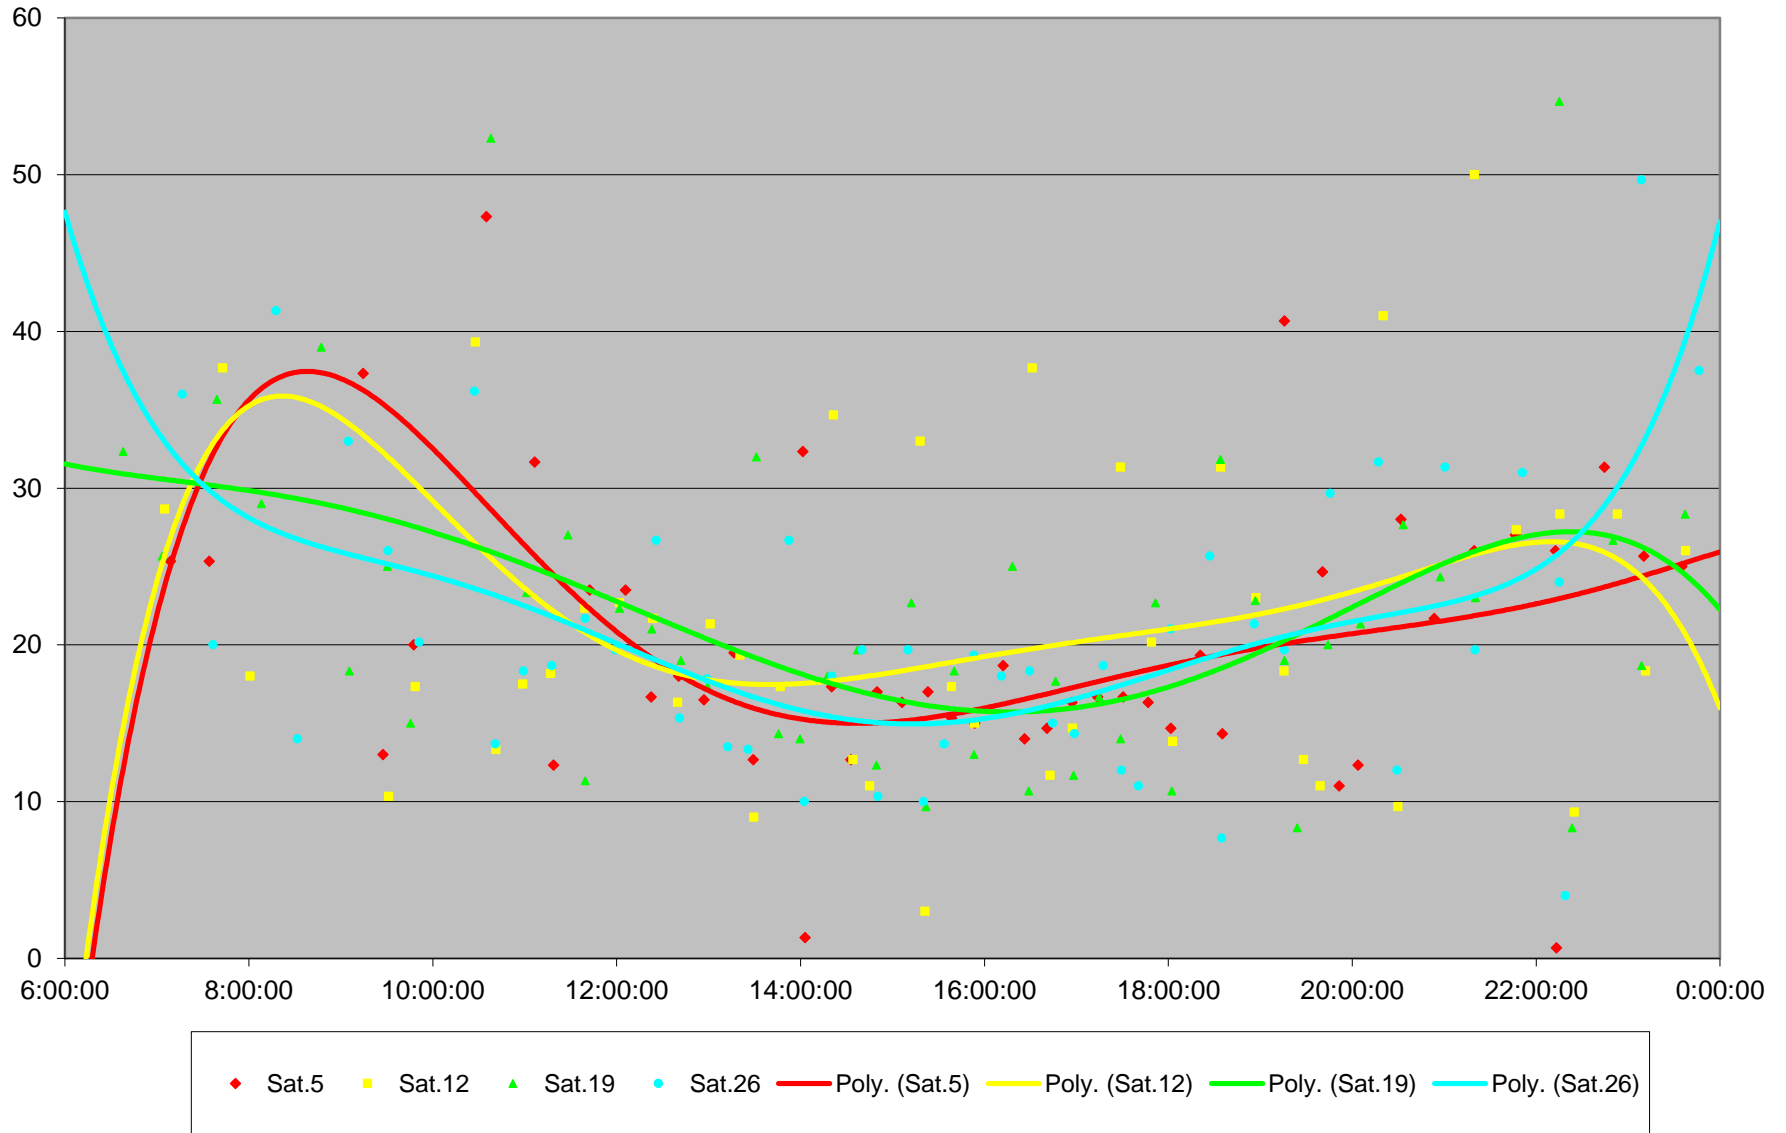

96 Wilson Headways at S of Clairville Eastbound September 2015

96 Wilson Headways at S of Clairville Eastbound September 2015