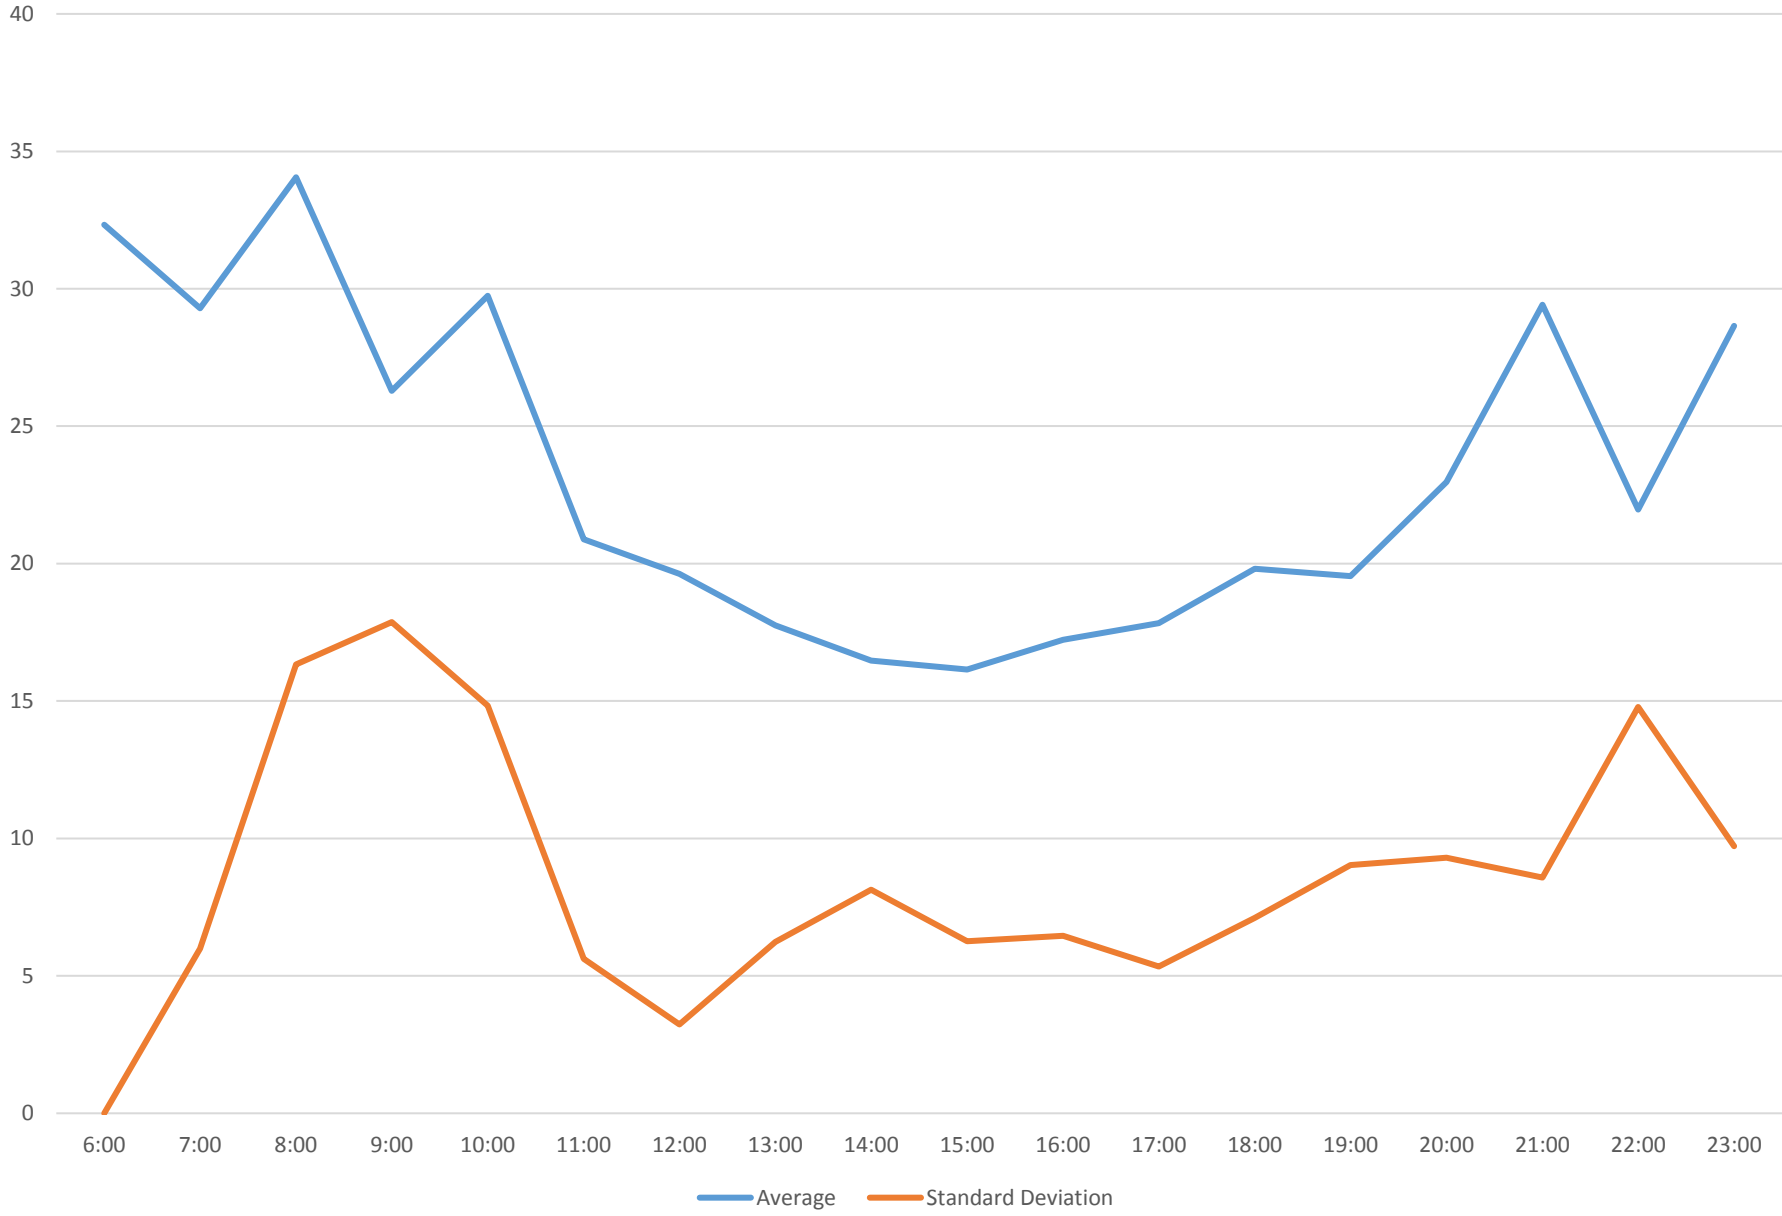

### 96 Wilson Headways at S of Clairville Eastbound September 2015

- |          |          |          |          |          |          |          |          |          |          |          |
|----------|----------|----------|----------|----------|----------|----------|----------|----------|----------|----------|
| ◆ Tue.1  | ■ Wed.2  | ▲ Thu.3  | × Fri.4  | ✱ Tue.8  | ● Wed.9  | + Thu.10 | - Fri.11 | = Mon.14 | ◇ Tue.15 | ■ Wed.16 |
| ▲ Thu.17 | × Fri.18 | ✱ Mon.21 | ● Tue.22 | + Wed.23 | - Thu.24 | = Fri.25 | ◆ Mon.28 | ■ Tue.29 | ▲ Wed.30 |          |

### 96 Wilson Headways at S of Clairville Eastbound September 2015

96 Wilson Headways at S of Clairville Eastbound September 2015

96 Wilson Headways at S of Clairville Eastbound September 2015 Weekday Statistics

96 Wilson Headways at S of Clairville Eastbound September 2015 Saturday Statistics

96 Wilson Headways at S of Clairville Eastbound September 2015 Sunday Statistics