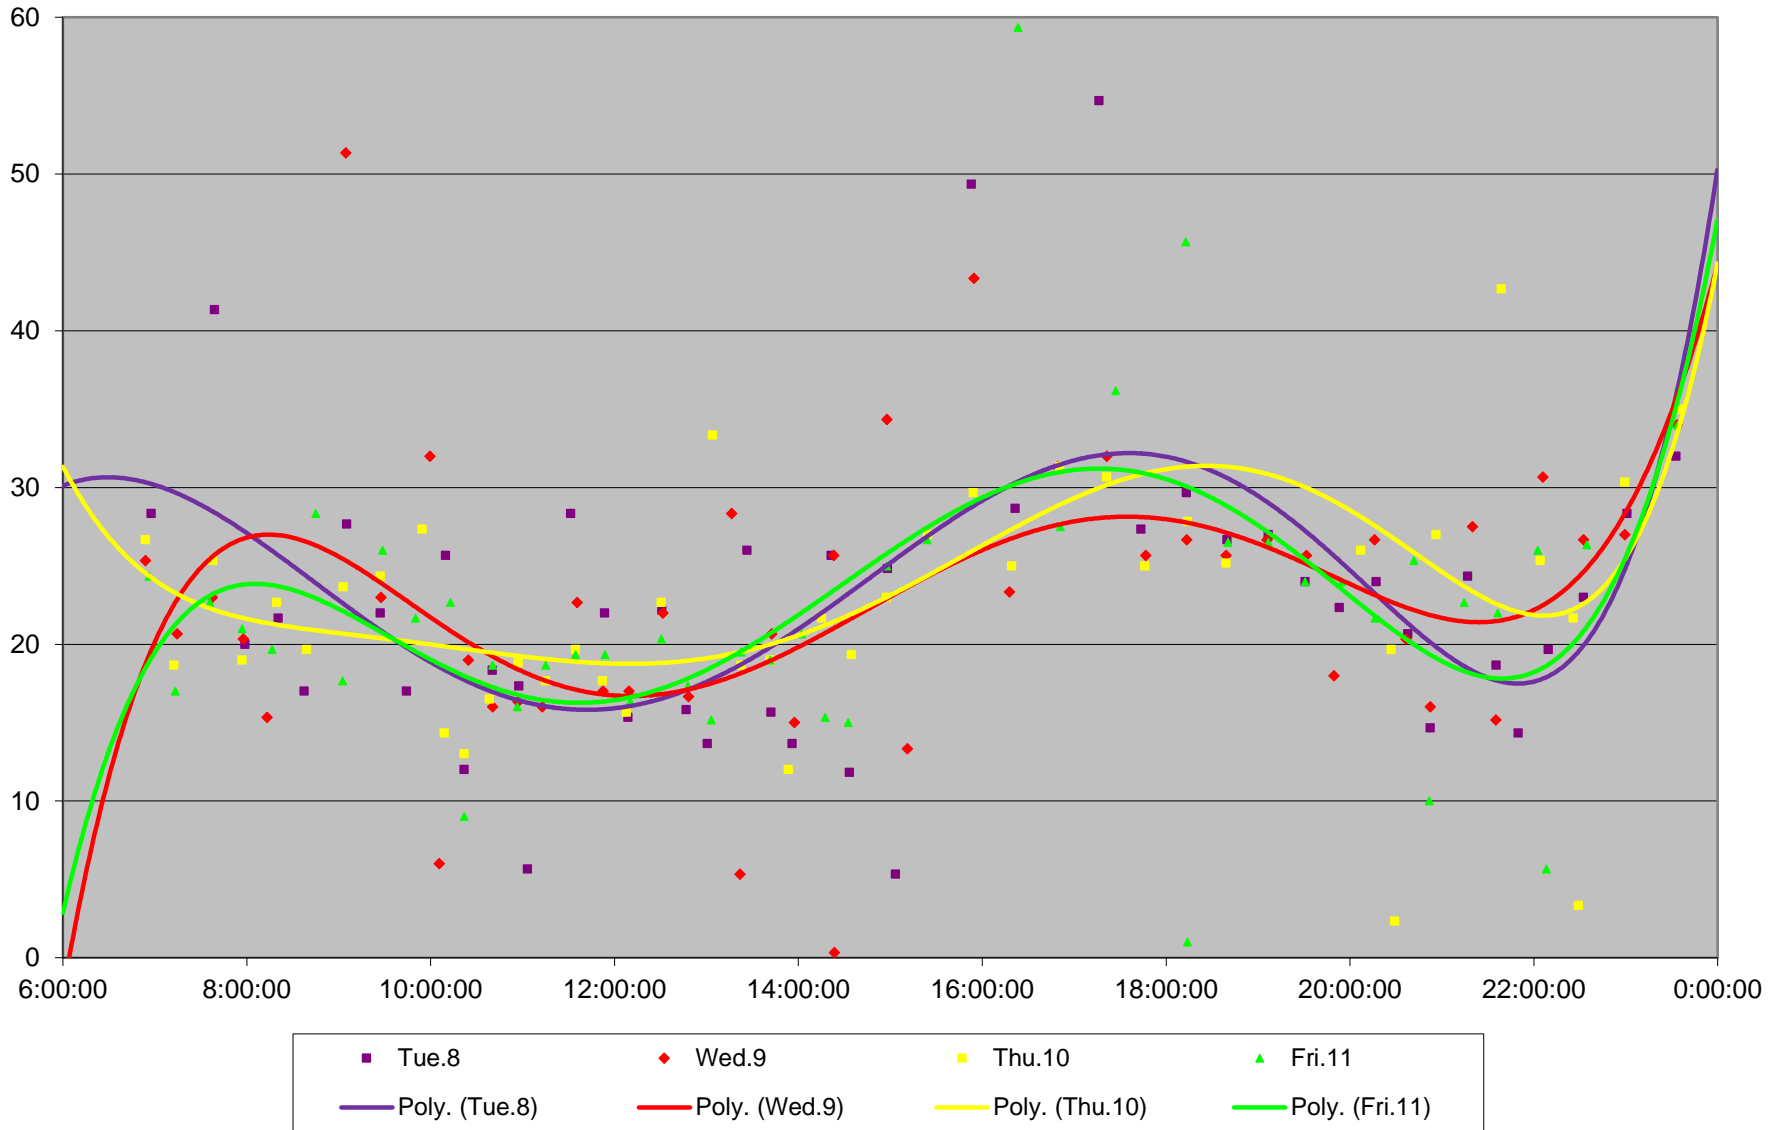

96 Wilson Headways at S of Carrier Loop Eastbound September 2015

96 Wilson Headways at S of Carrier Loop Eastbound September 2015

96 Wilson Headways at S of Carrier Loop Eastbound September 2015

96 Wilson Headways at S of Carrier Loop Eastbound September 2015

96 Wilson Headways at S of Carrier Loop Eastbound September 2015 Weekday Statistics

96 Wilson Headways at S of Carrier Loop Eastbound September 2015 Saturday Statistics

96 Wilson Headways at S of Carrier Loop Eastbound September 2015 Sunday Statistics