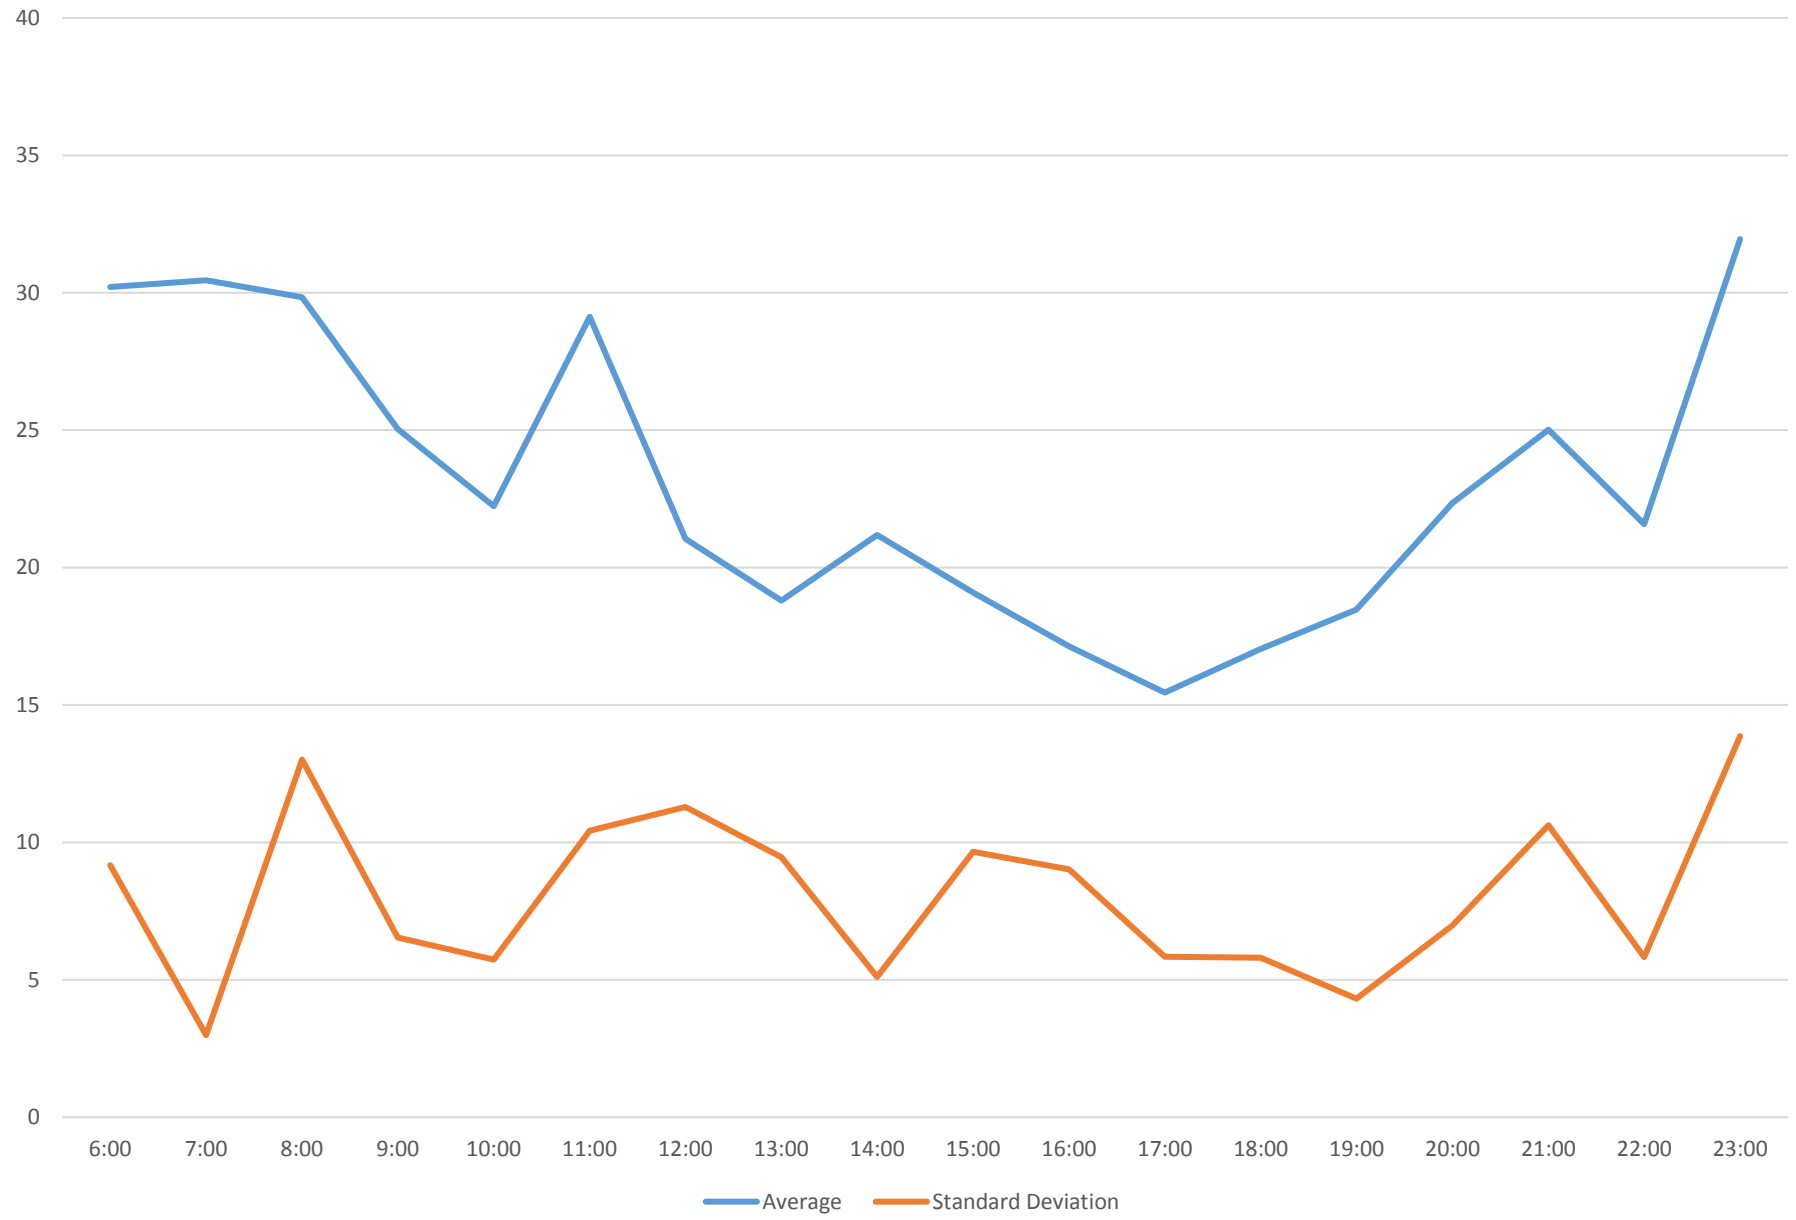

96 Wilson Headways at S of Carrier Loop Eastbound September 2015

96 Wilson Headways at S of Carrier Loop Eastbound September 2015

96 Wilson Headways at S of Carrier Loop Eastbound September 2015

96 Wilson Headways at S of Carrier Loop Eastbound September 2015

96 Wilson Headways at S of Carrier Loop Eastbound September 2015 Weekday Statistics

96 Wilson Headways at S of Carrier Loop Eastbound September 2015 Saturday Statistics

96 Wilson Headways at S of Carrier Loop Eastbound September 2015 Sunday Statistics