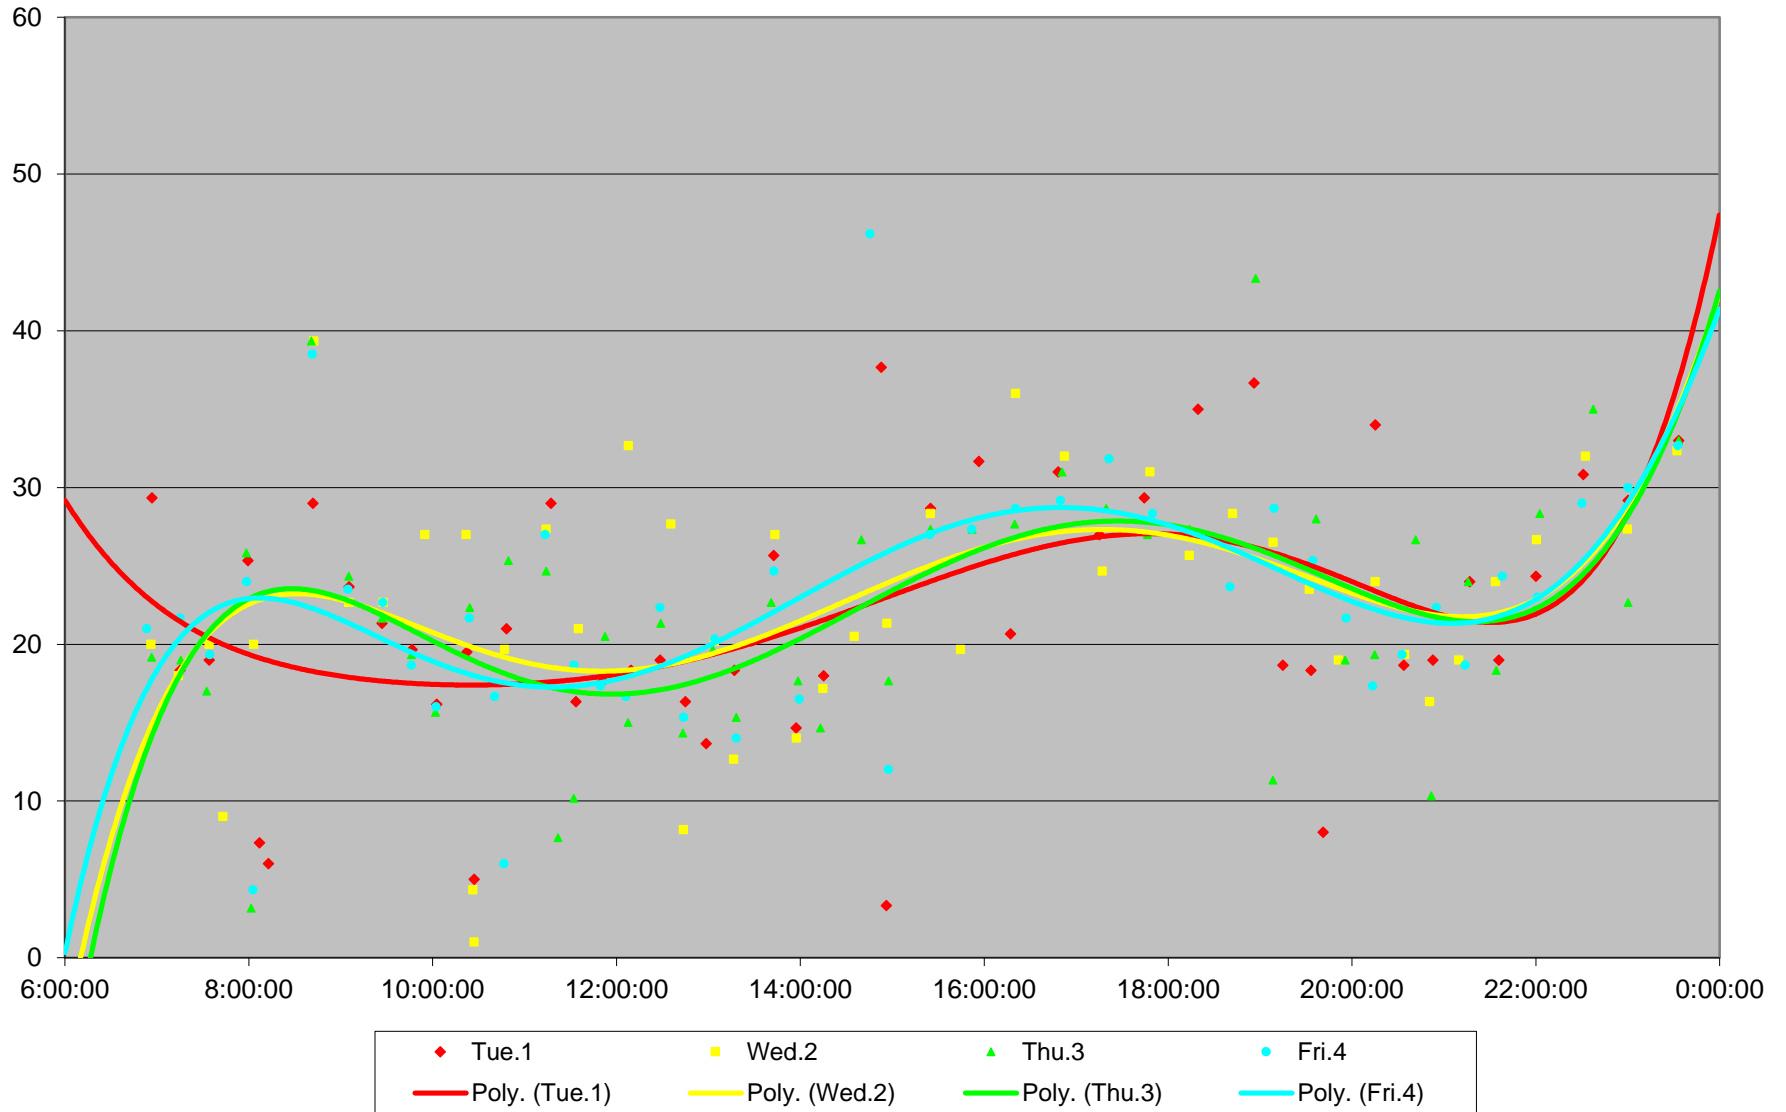

96 Wilson Headways at S of Carrier Loop Eastbound September 2015

96 Wilson Headways at S of Carrier Loop Eastbound September 2015

96 Wilson Headways at S of Carrier Loop Eastbound September 2015

96 Wilson Headways at S of Carrier Loop Eastbound September 2015

96 Wilson Headways at S of Carrier Loop Eastbound September 2015 Weekday Statistics

96 Wilson Headways at S of Carrier Loop Eastbound September 2015 Saturday Statistics

96 Wilson Headways at S of Carrier Loop Eastbound September 2015 Sunday Statistics