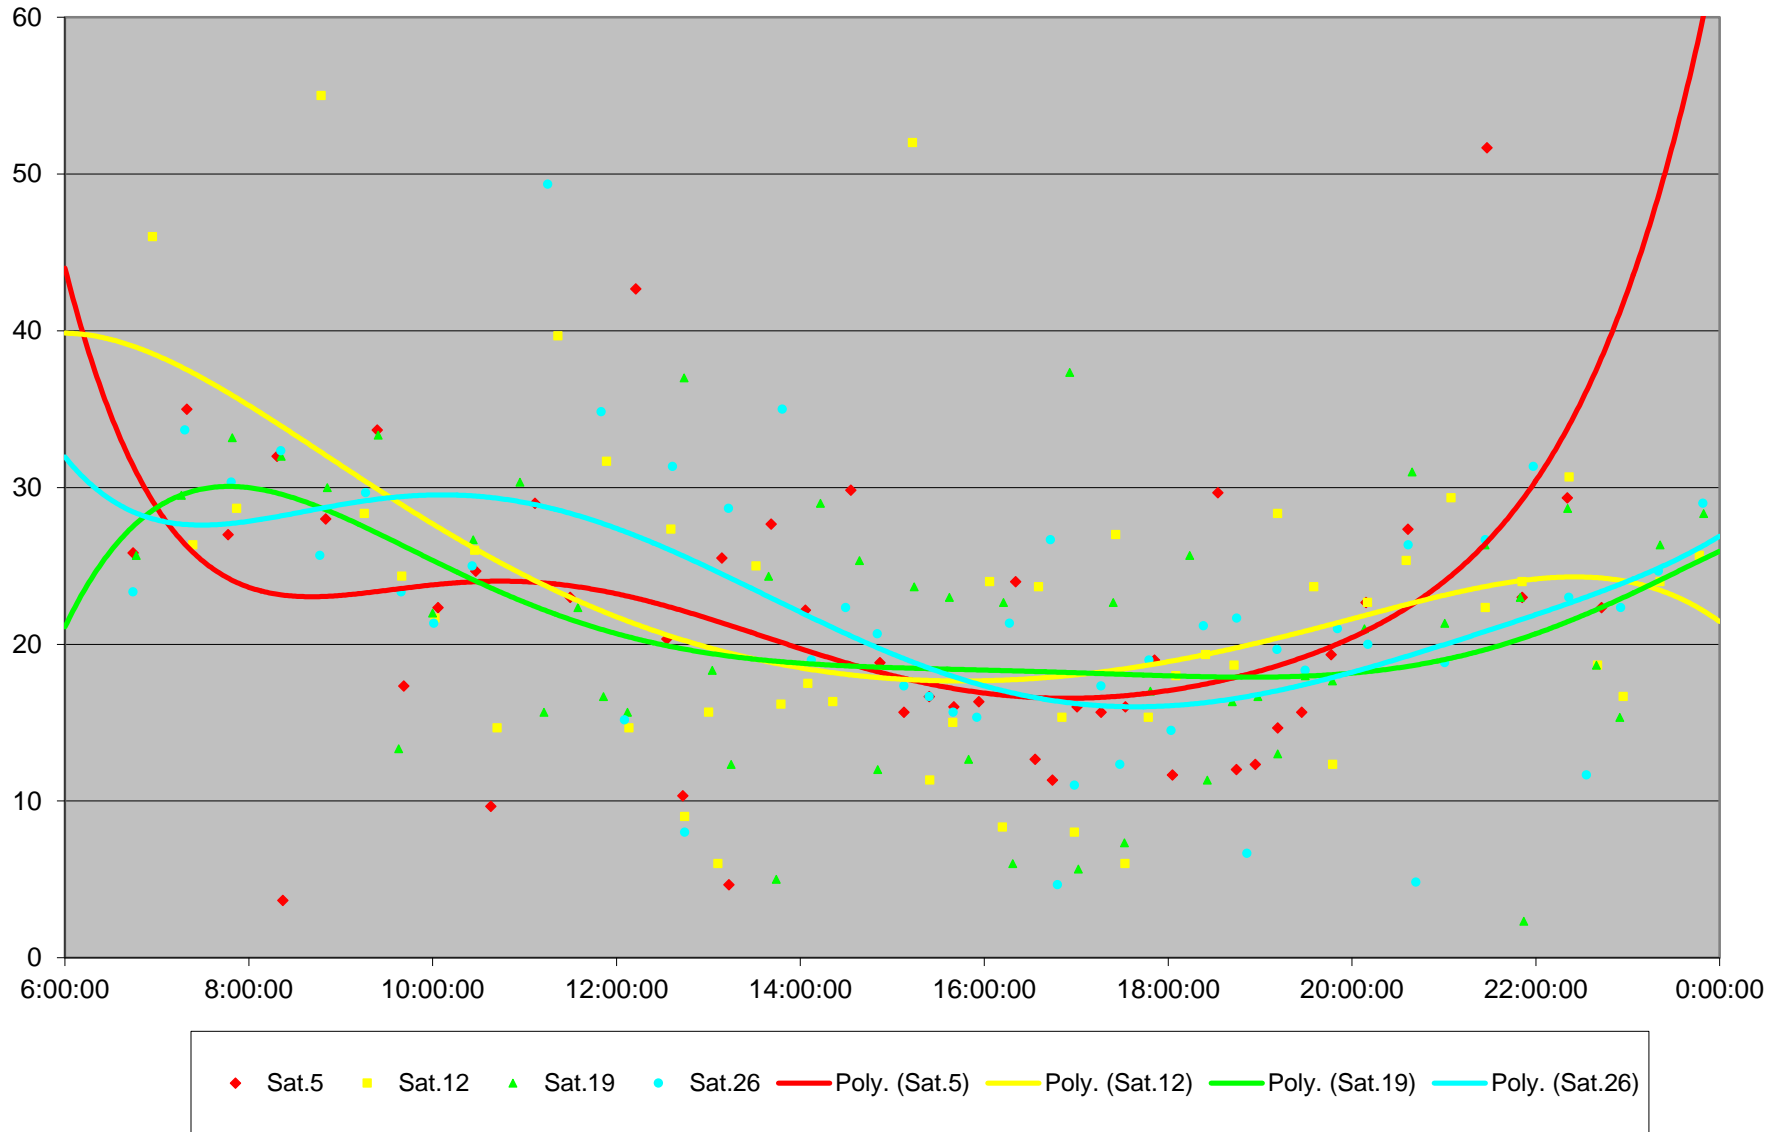

96 Wilson Headways at S of Carrier Loop Eastbound September 2015

96 Wilson Headways at S of Carrier Loop Eastbound September 2015

96 Wilson Headways at S of Carrier Loop Eastbound September 2015

96 Wilson Headways at S of Carrier Loop Eastbound September 2015

96 Wilson Headways at S of Carrier Loop Eastbound September 2015 Weekday Statistics

96 Wilson Headways at S of Carrier Loop Eastbound September 2015 Saturday Statistics

96 Wilson Headways at S of Carrier Loop Eastbound September 2015 Sunday Statistics