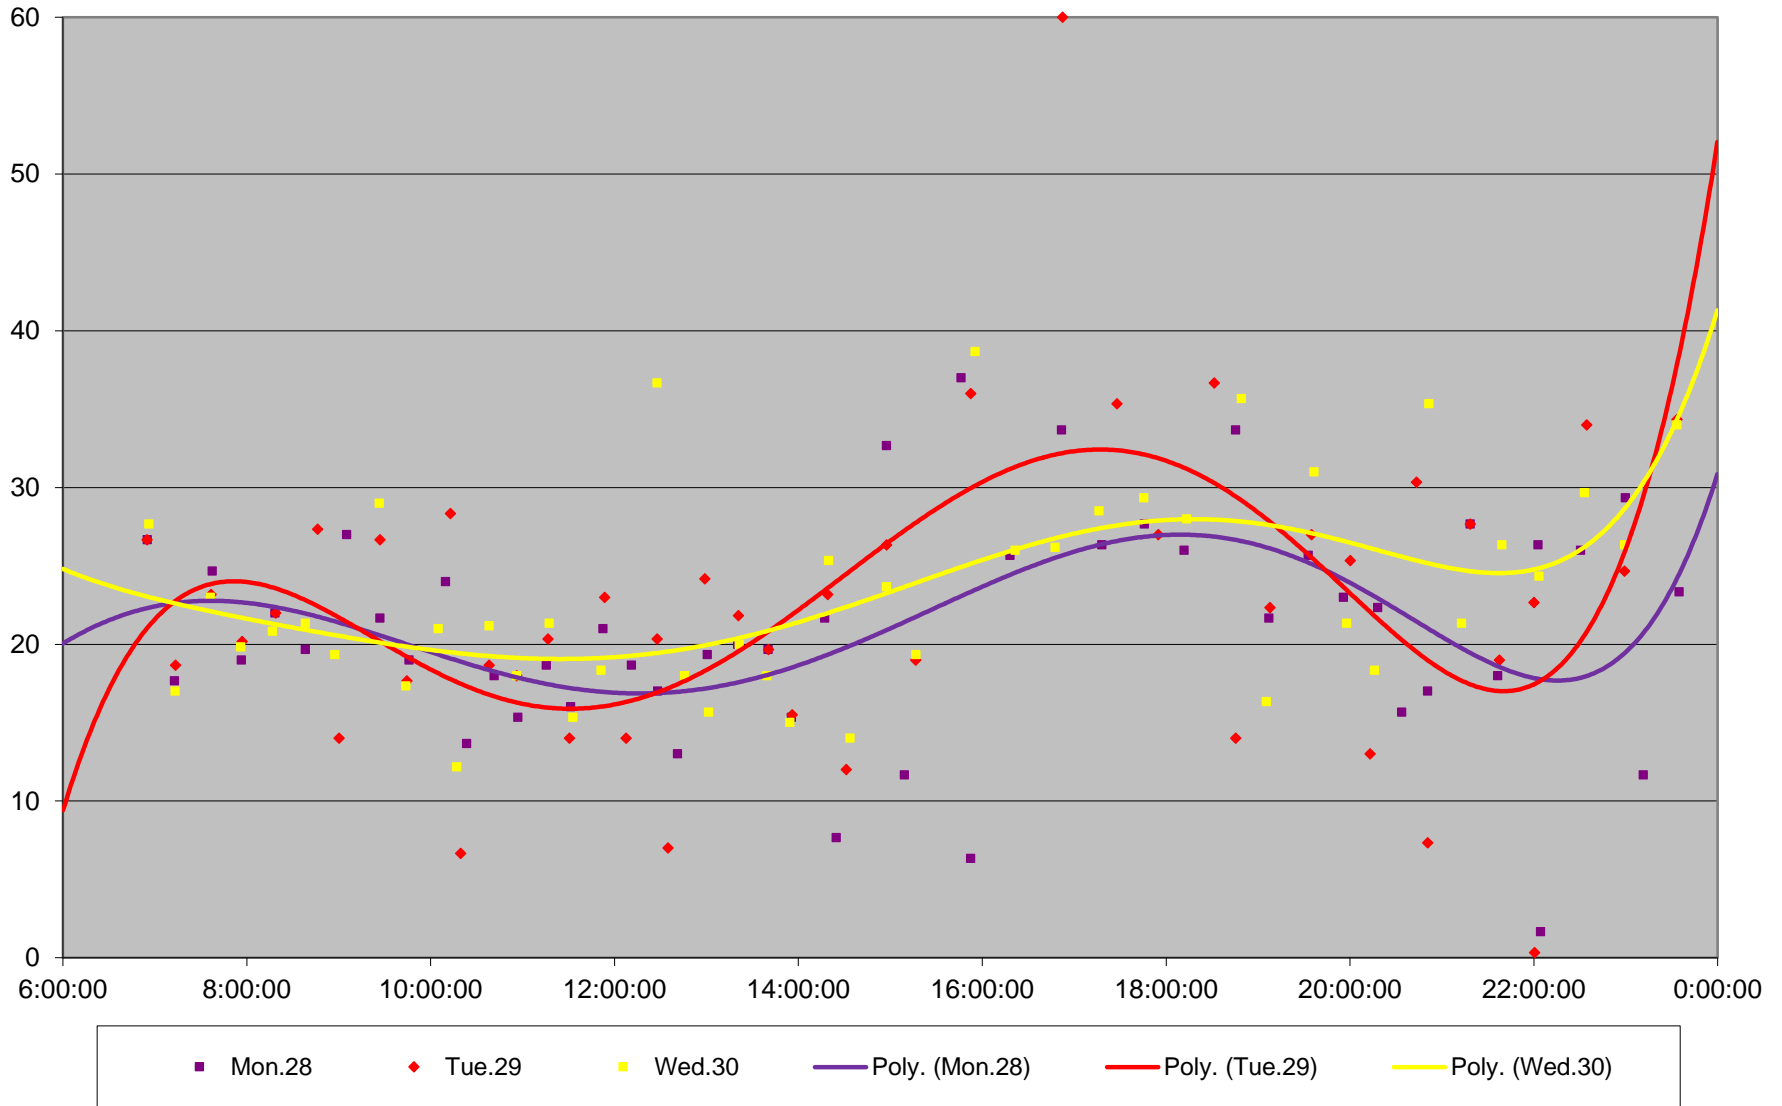

96 Wilson Headways at S of Carrier Loop Eastbound September 2015

96 Wilson Headways at S of Carrier Loop Eastbound September 2015

96 Wilson Headways at S of Carrier Loop Eastbound September 2015

96 Wilson Headways at S of Carrier Loop Eastbound September 2015

96 Wilson Headways at S of Carrier Loop Eastbound September 2015 Weekday Statistics

96 Wilson Headways at S of Carrier Loop Eastbound September 2015 Saturday Statistics

96 Wilson Headways at S of Carrier Loop Eastbound September 2015 Sunday Statistics