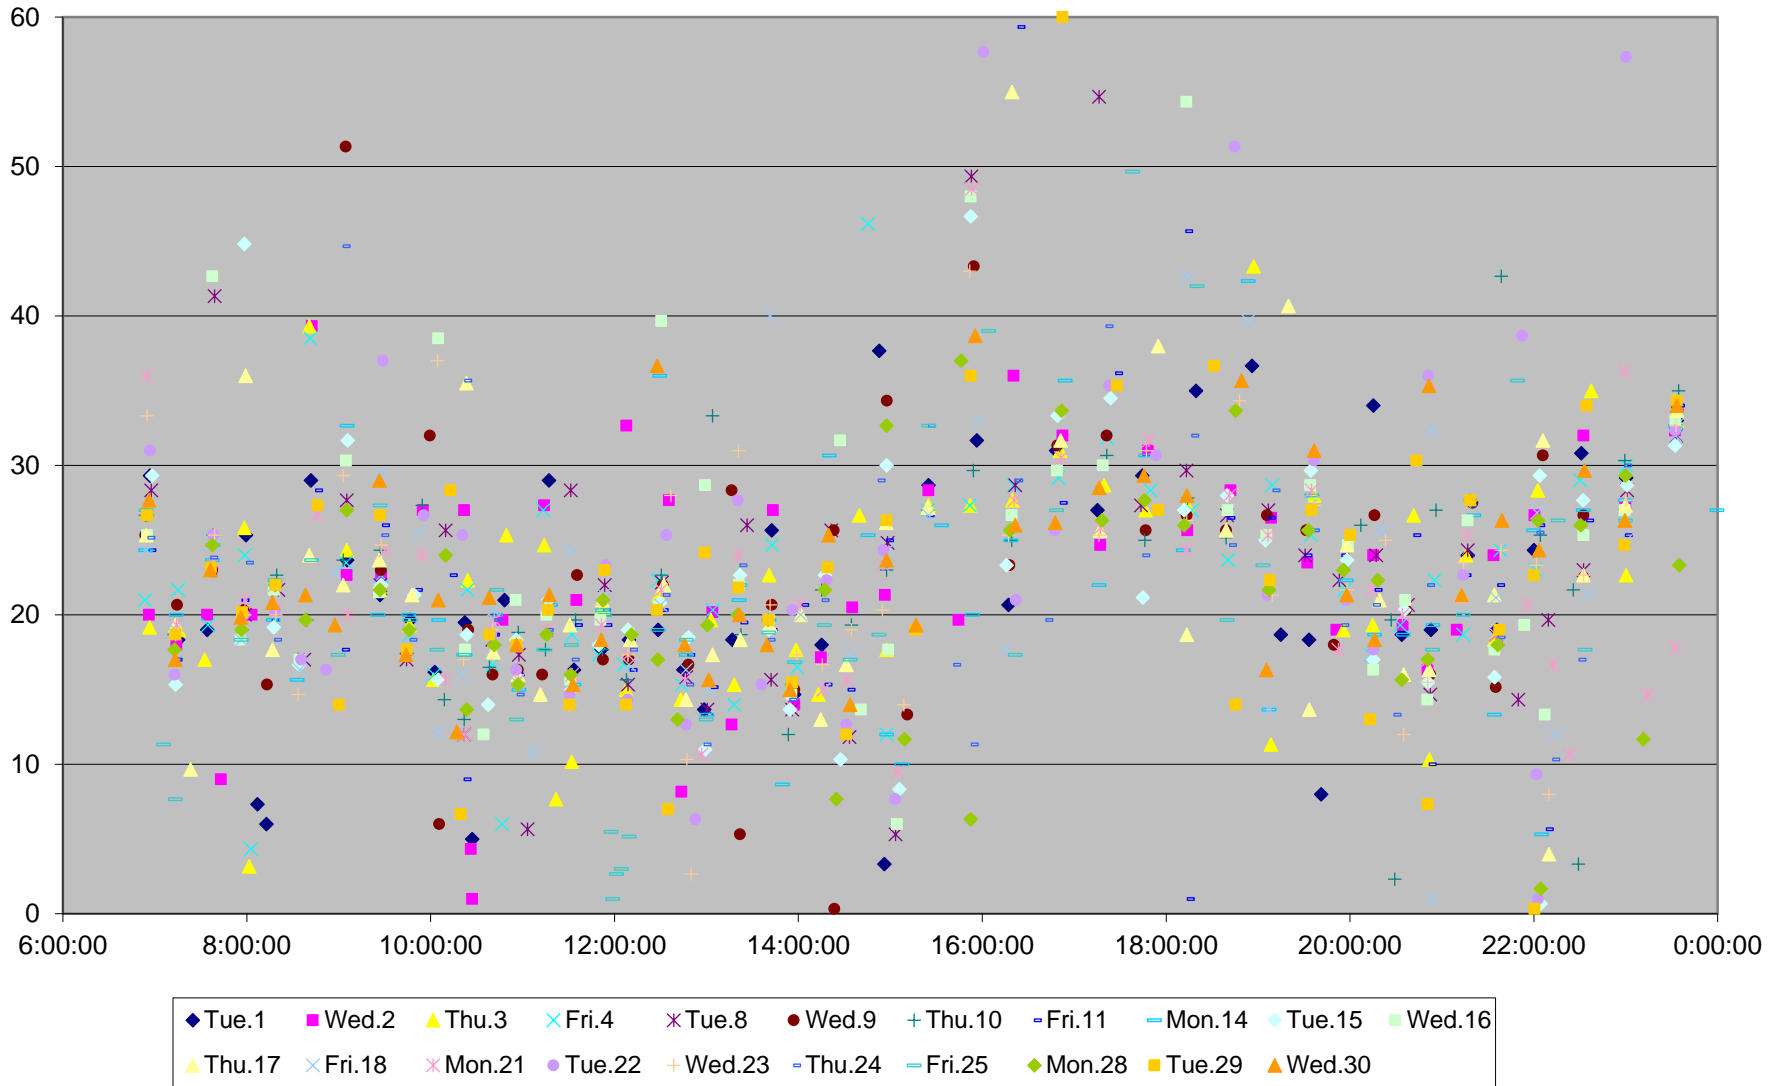

96 Wilson Headways at S of Carrier Loop Eastbound September 2015

96 Wilson Headways at S of Carrier Loop Eastbound September 2015

96 Wilson Headways at S of Carrier Loop Eastbound September 2015

96 Wilson Headways at S of Carrier Loop Eastbound September 2015

96 Wilson Headways at S of Carrier Loop Eastbound September 2015 Weekday Statistics

96 Wilson Headways at S of Carrier Loop Eastbound September 2015 Saturday Statistics

96 Wilson Headways at S of Carrier Loop Eastbound September 2015 Sunday Statistics