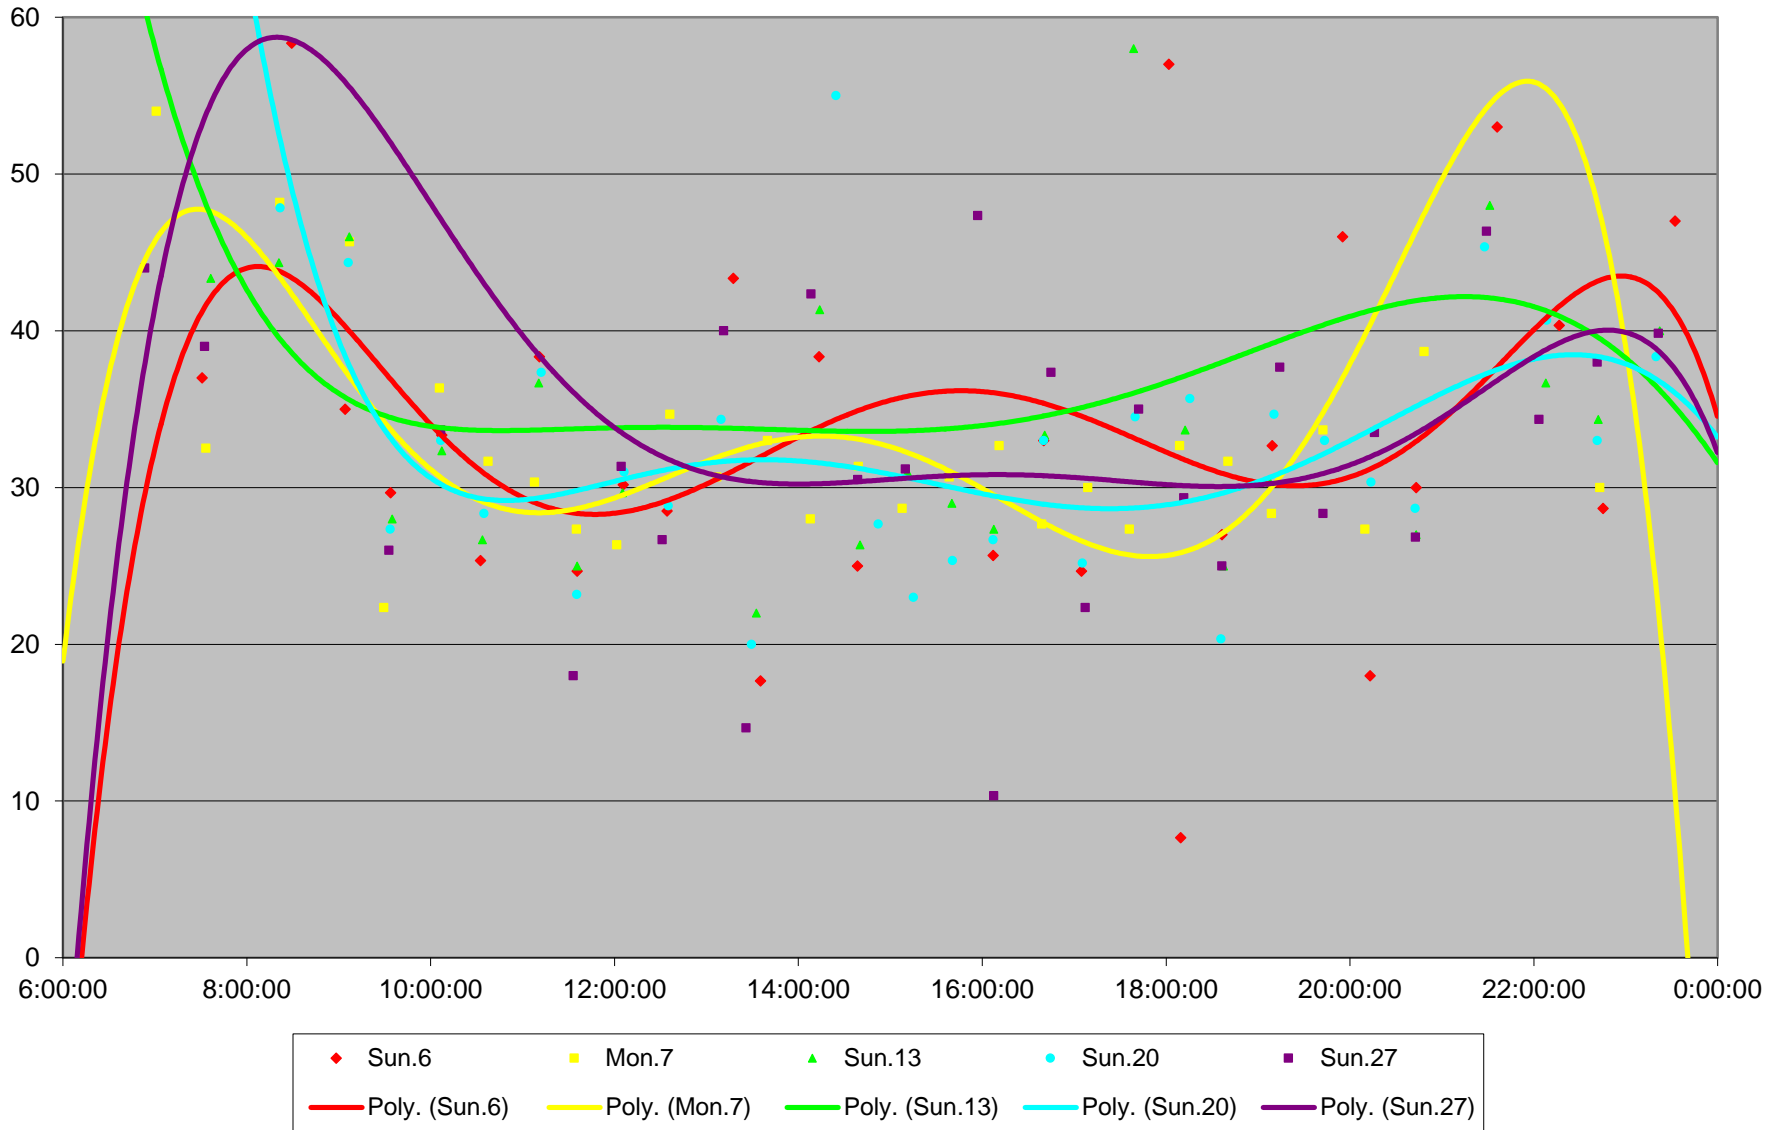

96 Wilson Headways at S of Carrier Loop Eastbound September 2015

96 Wilson Headways at S of Carrier Loop Eastbound September 2015

96 Wilson Headways at S of Carrier Loop Eastbound September 2015

96 Wilson Headways at S of Carrier Loop Eastbound September 2015

96 Wilson Headways at S of Carrier Loop Eastbound September 2015 Weekday Statistics

96 Wilson Headways at S of Carrier Loop Eastbound September 2015 Saturday Statistics

96 Wilson Headways at S of Carrier Loop Eastbound September 2015 Sunday Statistics