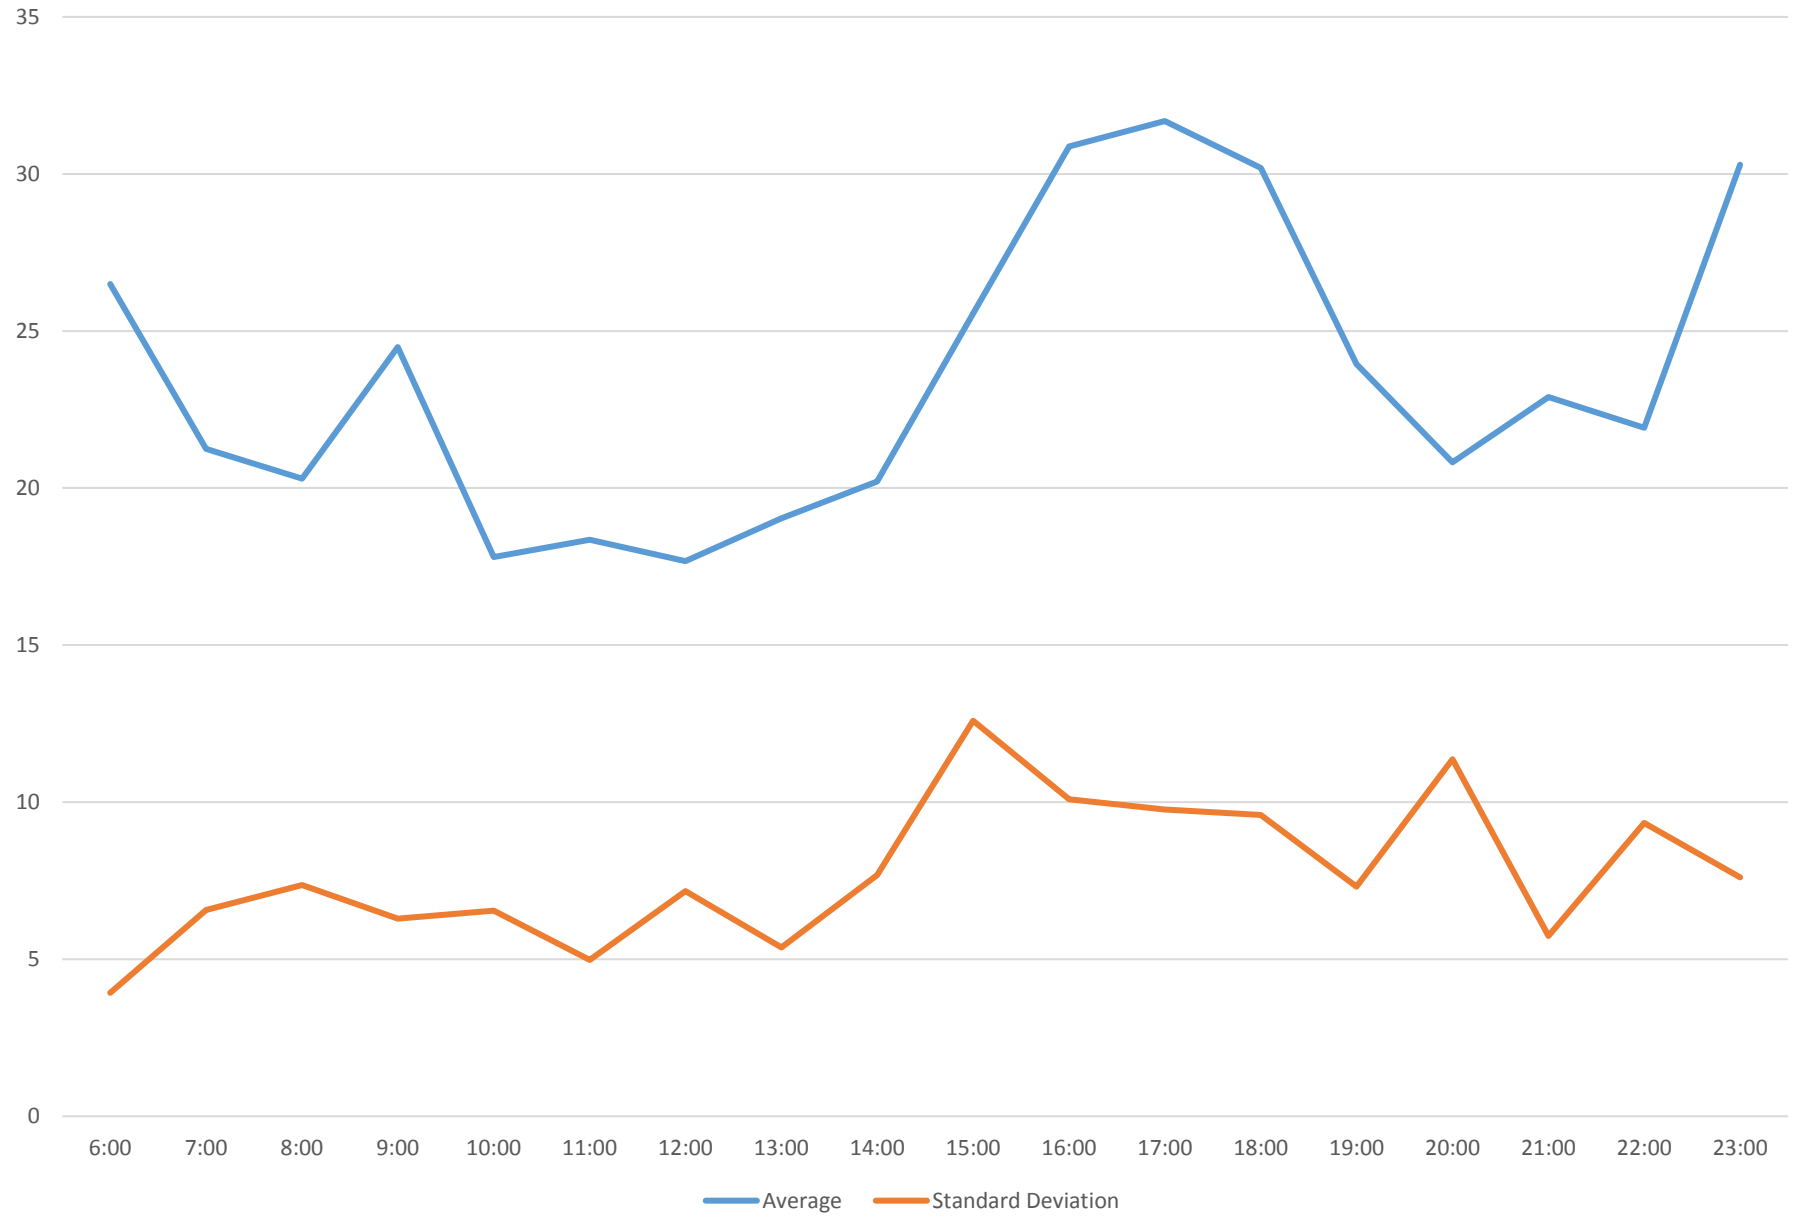

96 Wilson Headways at S of Carrier Loop Eastbound September 2015

96 Wilson Headways at S of Carrier Loop Eastbound September 2015

96 Wilson Headways at S of Carrier Loop Eastbound September 2015

96 Wilson Headways at S of Carrier Loop Eastbound September 2015

96 Wilson Headways at S of Carrier Loop Eastbound September 2015 Weekday Statistics

96 Wilson Headways at S of Carrier Loop Eastbound September 2015 Saturday Statistics

96 Wilson Headways at S of Carrier Loop Eastbound September 2015 Sunday Statistics