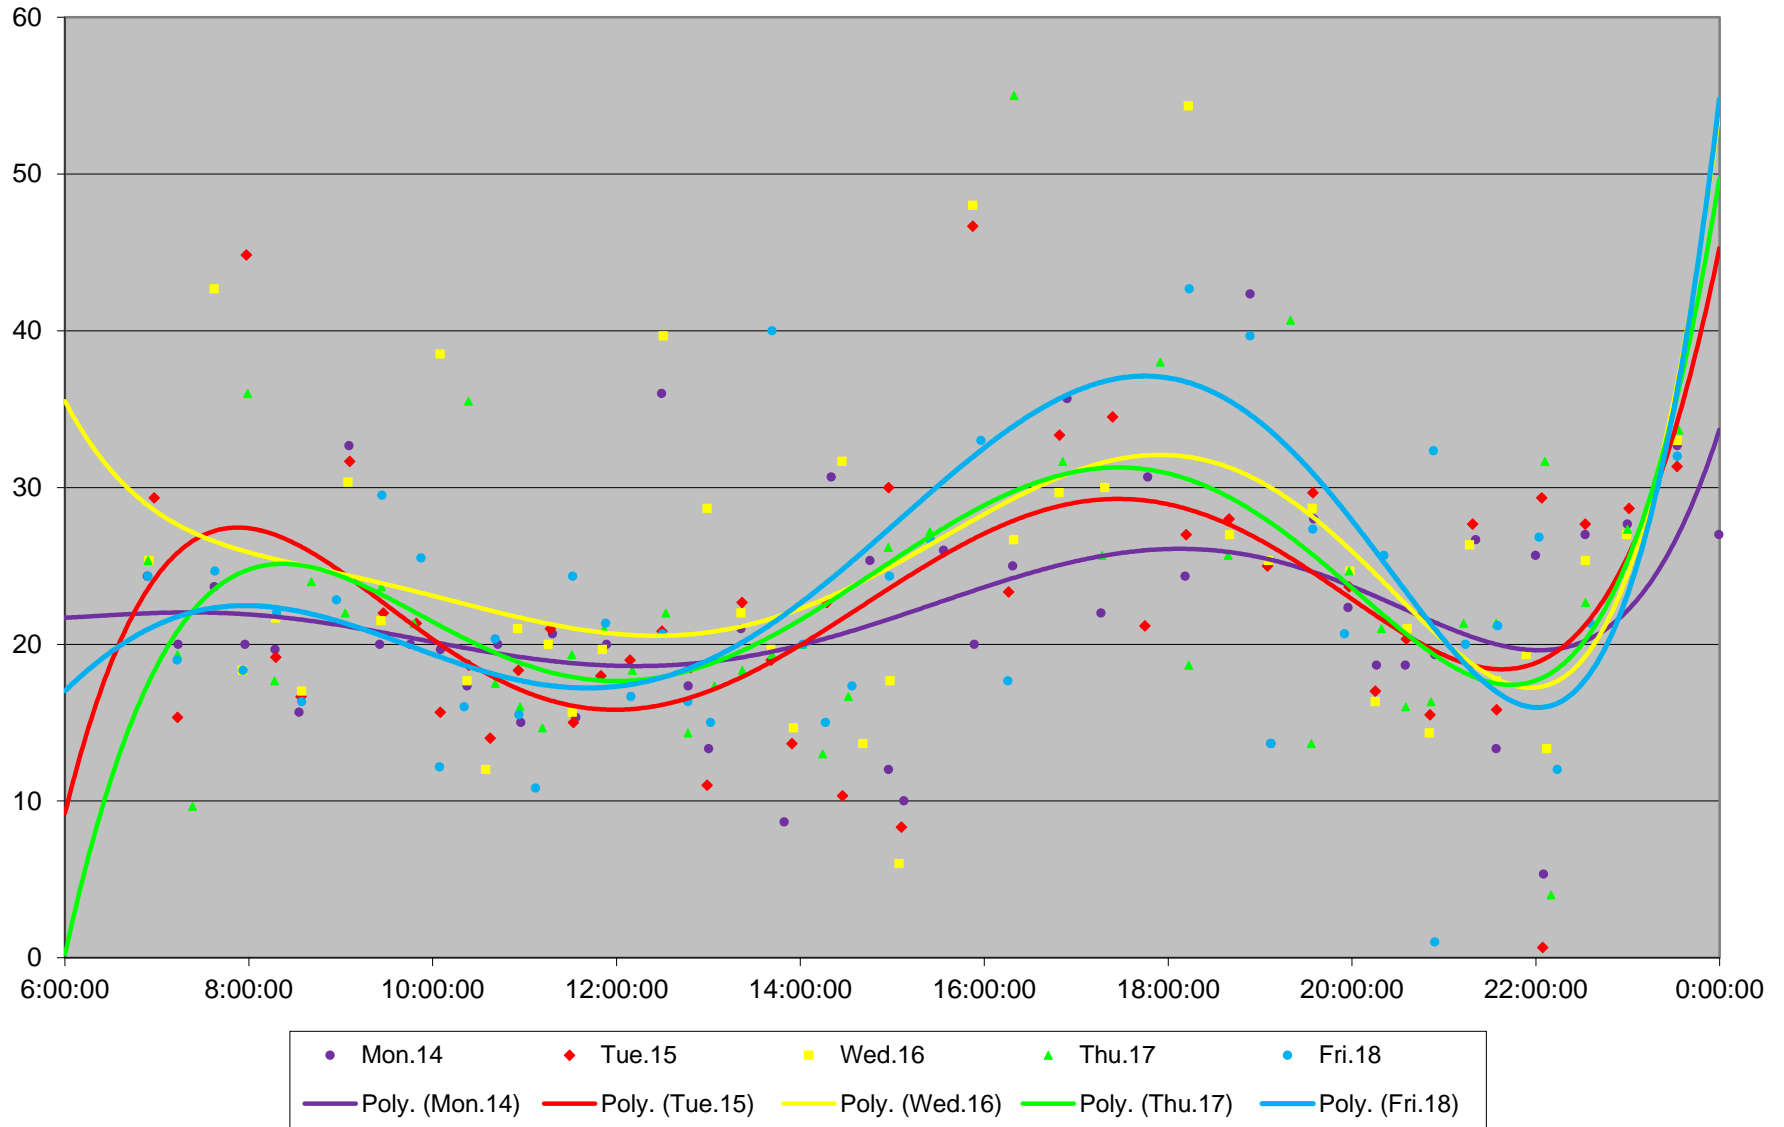

96 Wilson Headways at S of Carrier Loop Eastbound September 2015

96 Wilson Headways at S of Carrier Loop Eastbound September 2015

96 Wilson Headways at S of Carrier Loop Eastbound September 2015

96 Wilson Headways at S of Carrier Loop Eastbound September 2015

96 Wilson Headways at S of Carrier Loop Eastbound September 2015 Weekday Statistics

96 Wilson Headways at S of Carrier Loop Eastbound September 2015 Saturday Statistics

96 Wilson Headways at S of Carrier Loop Eastbound September 2015 Sunday Statistics