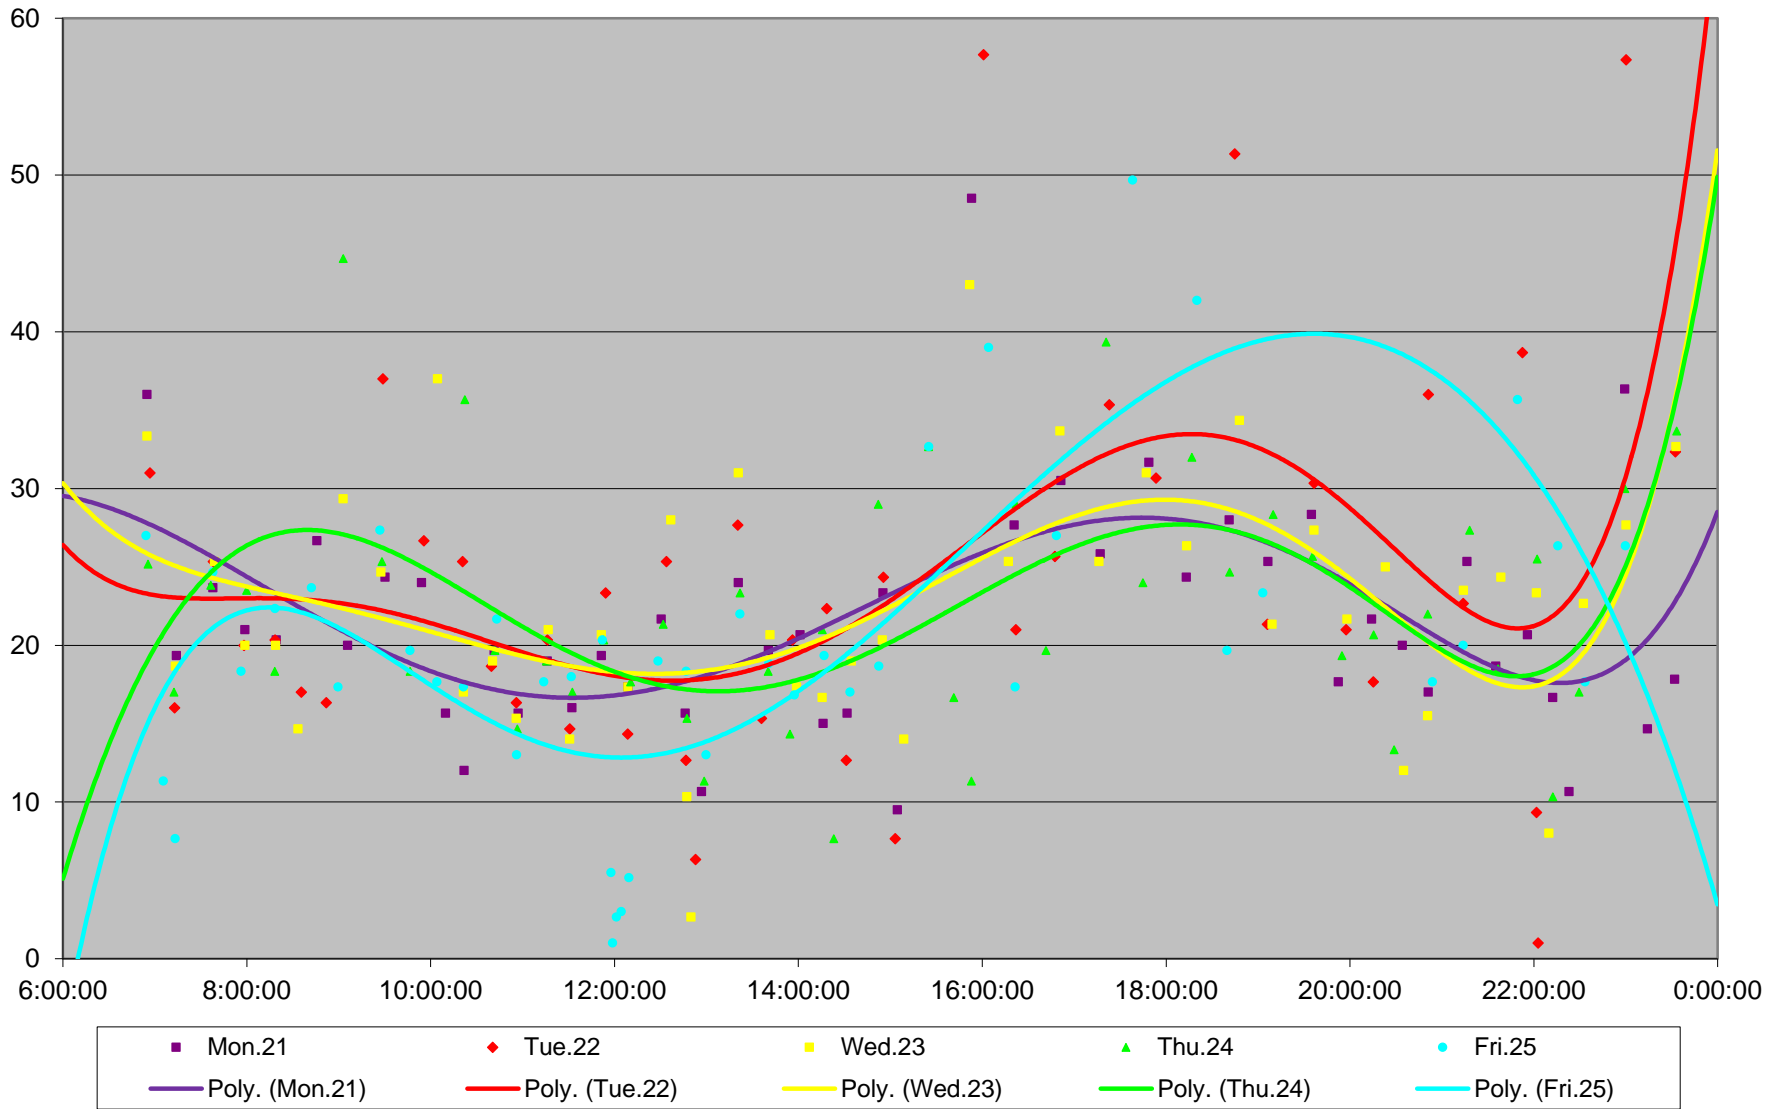

96 Wilson Headways at S of Carrier Loop Eastbound September 2015

96 Wilson Headways at S of Carrier Loop Eastbound September 2015

96 Wilson Headways at S of Carrier Loop Eastbound September 2015

96 Wilson Headways at S of Carrier Loop Eastbound September 2015

96 Wilson Headways at S of Carrier Loop Eastbound September 2015 Weekday Statistics

96 Wilson Headways at S of Carrier Loop Eastbound September 2015 Saturday Statistics

96 Wilson Headways at S of Carrier Loop Eastbound September 2015 Sunday Statistics