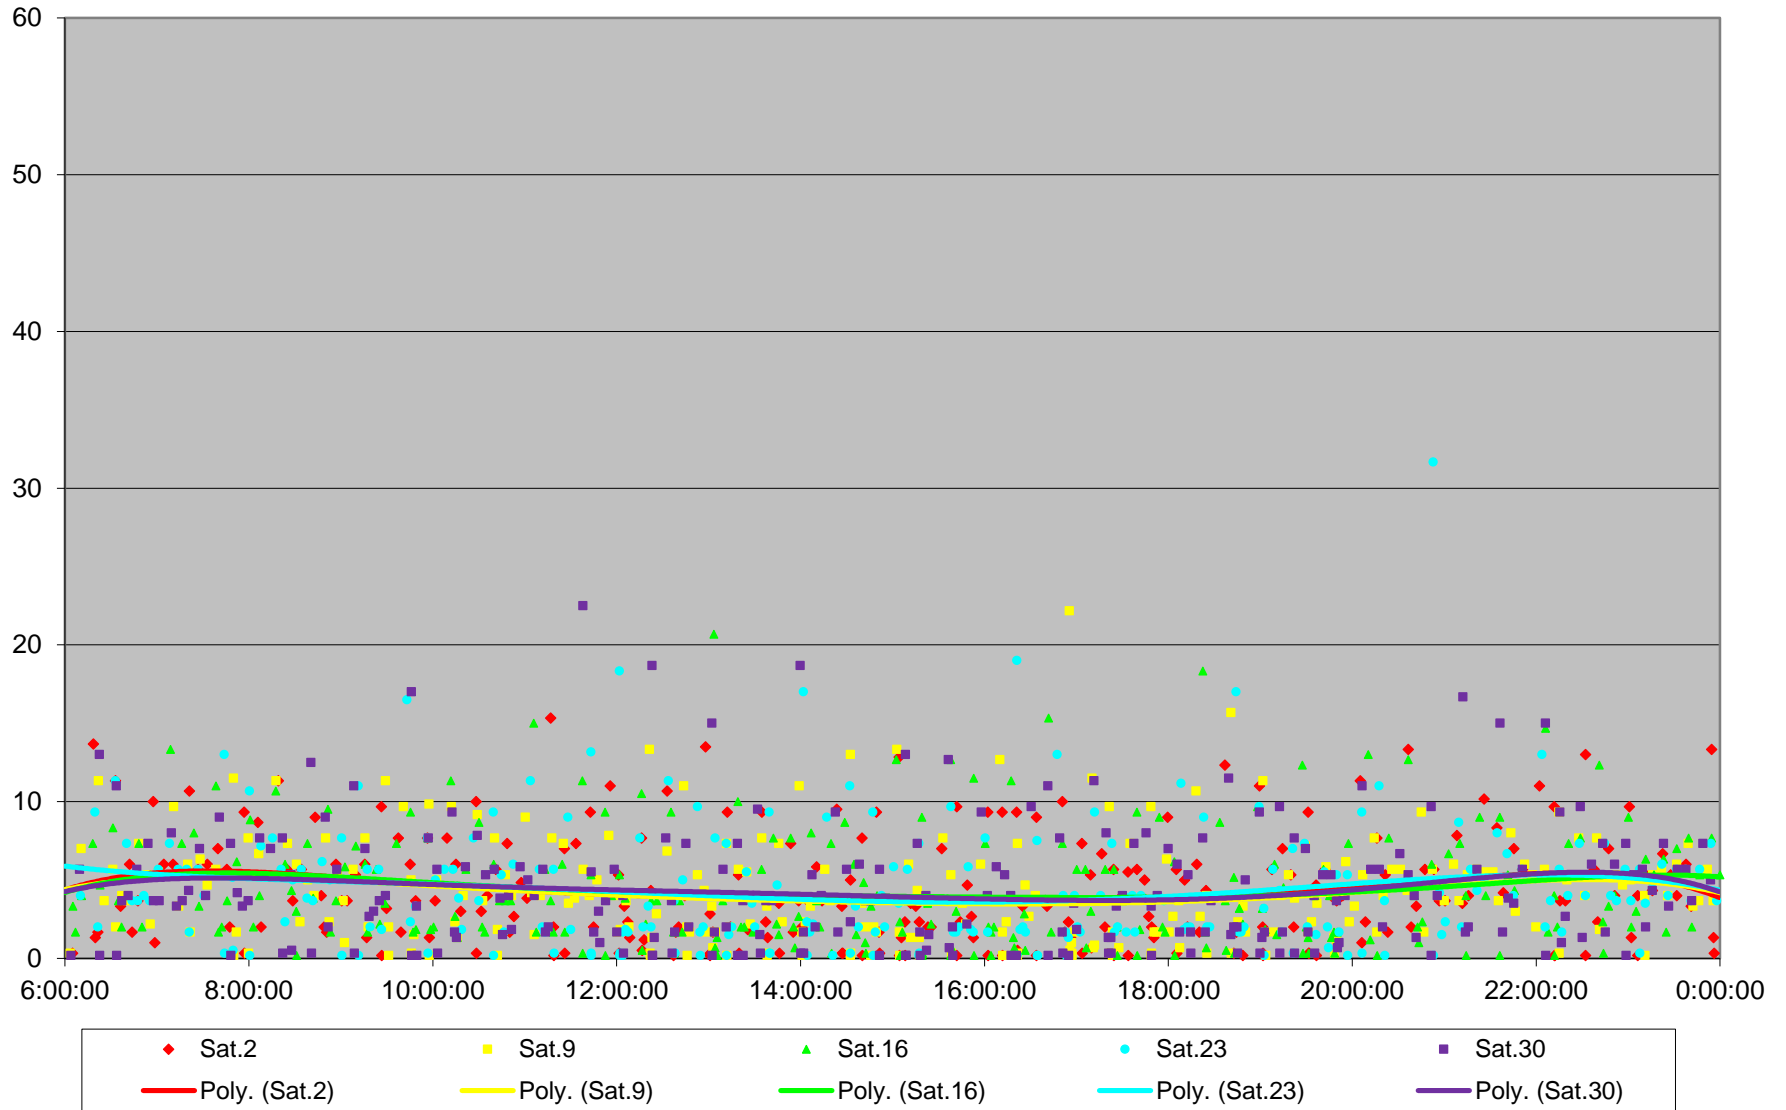

965 Wilson/Weston Rd N Headways at Yonge St. Westbound April 2016

965 Wilson/Weston Rd N Headways at Yonge St. Westbound April 2016

965 Wilson/Weston Rd N Headways at Yonge St. Westbound April 2016

965 Wilson/Weston Rd N Headways at Yonge St. Westbound April 2016

965 Wilson/Weston Rd N Headways at Yonge St. Westbound April 2016

965 Wilson/Weston Rd N Headways at Yonge St. Westbound April 2016

965 Wilson/Weston Rd N Headways at Yonge St. Westbound April 2016

965 Wilson/Weston Rd N Headways at Yonge St. Westbound April 2016 Weekday Statistics

965 Wilson/Weston Rd N Headways at Yonge St. Westbound April 2016 Saturday Statistics

965 Wilson/Weston Rd N Headways at Yonge St. Westbound April 2016 Sunday Statistics