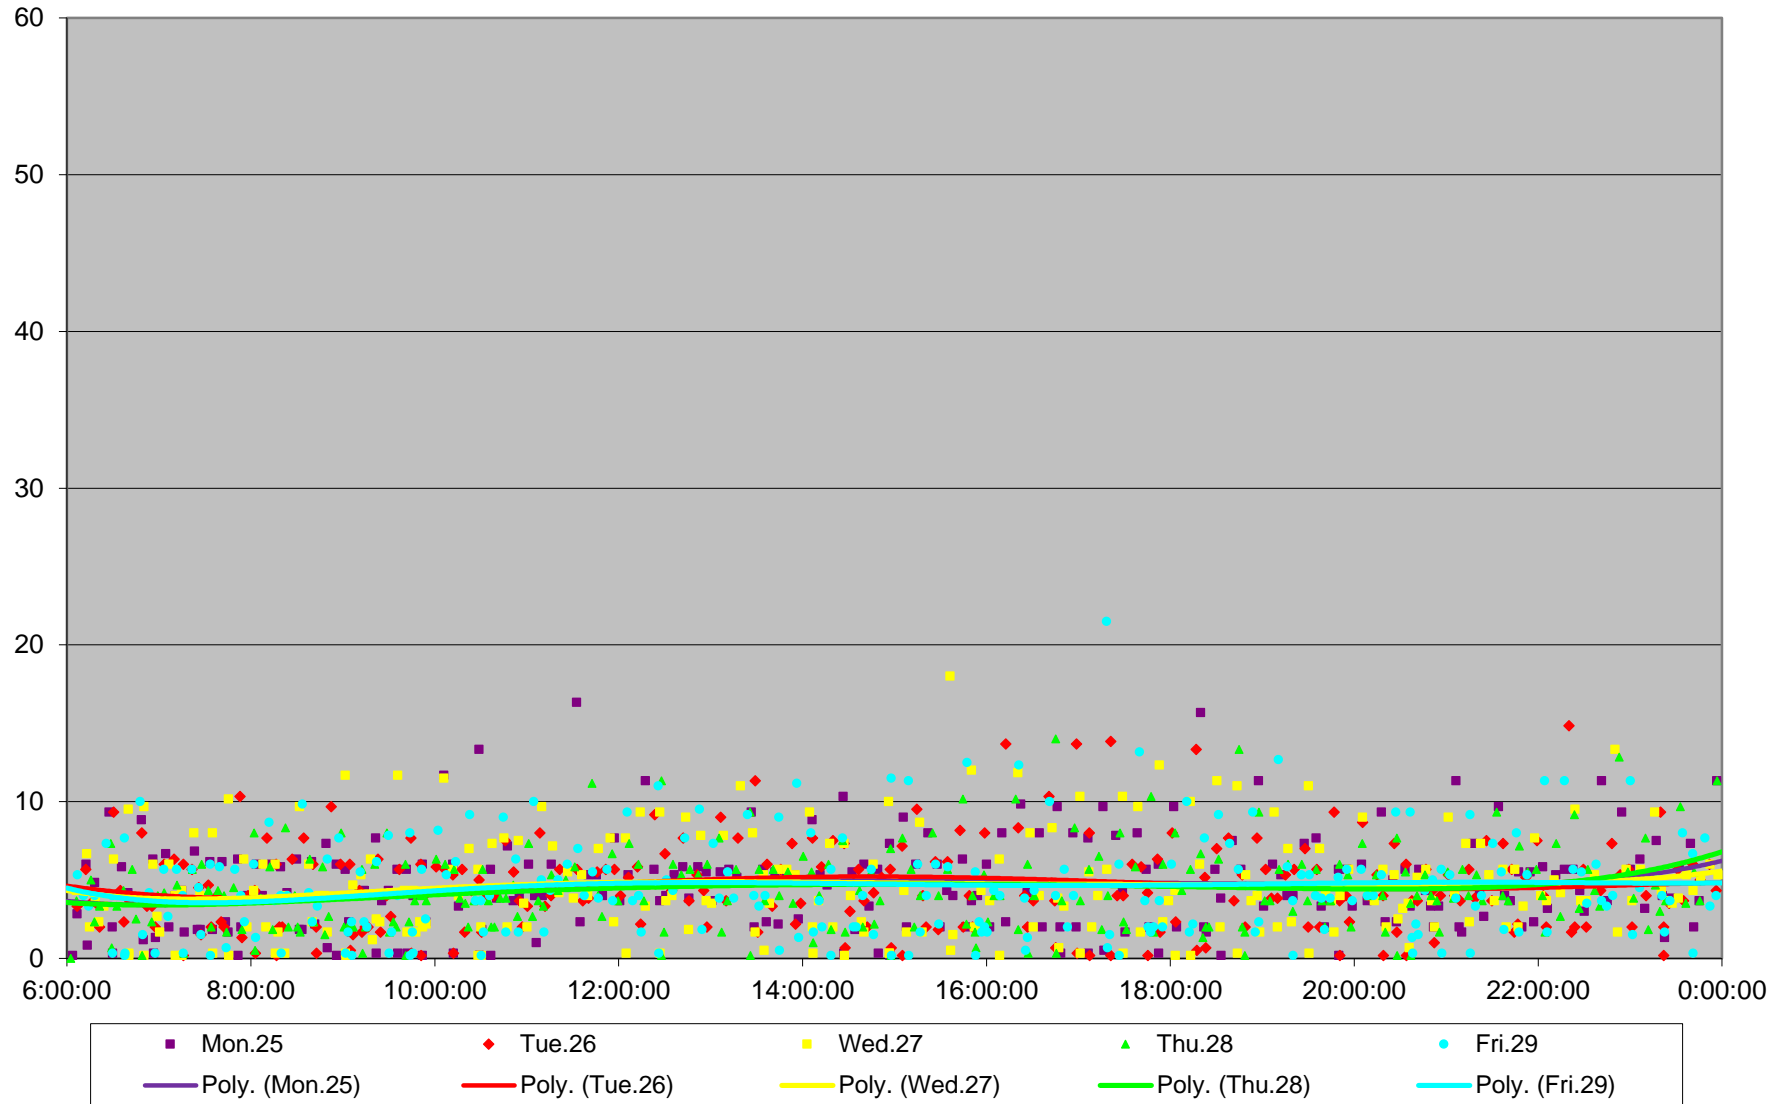

965 Wilson/Weston Rd N Headways at Yonge St. Westbound April 2016

965 Wilson/Weston Rd N Headways at Yonge St. Westbound April 2016

965 Wilson/Weston Rd N Headways at Yonge St. Westbound April 2016

965 Wilson/Weston Rd N Headways at Yonge St. Westbound April 2016

965 Wilson/Weston Rd N Headways at Yonge St. Westbound April 2016

965 Wilson/Weston Rd N Headways at Yonge St. Westbound April 2016

965 Wilson/Weston Rd N Headways at Yonge St. Westbound April 2016

965 Wilson/Weston Rd N Headways at Yonge St. Westbound April 2016 Weekday Statistics