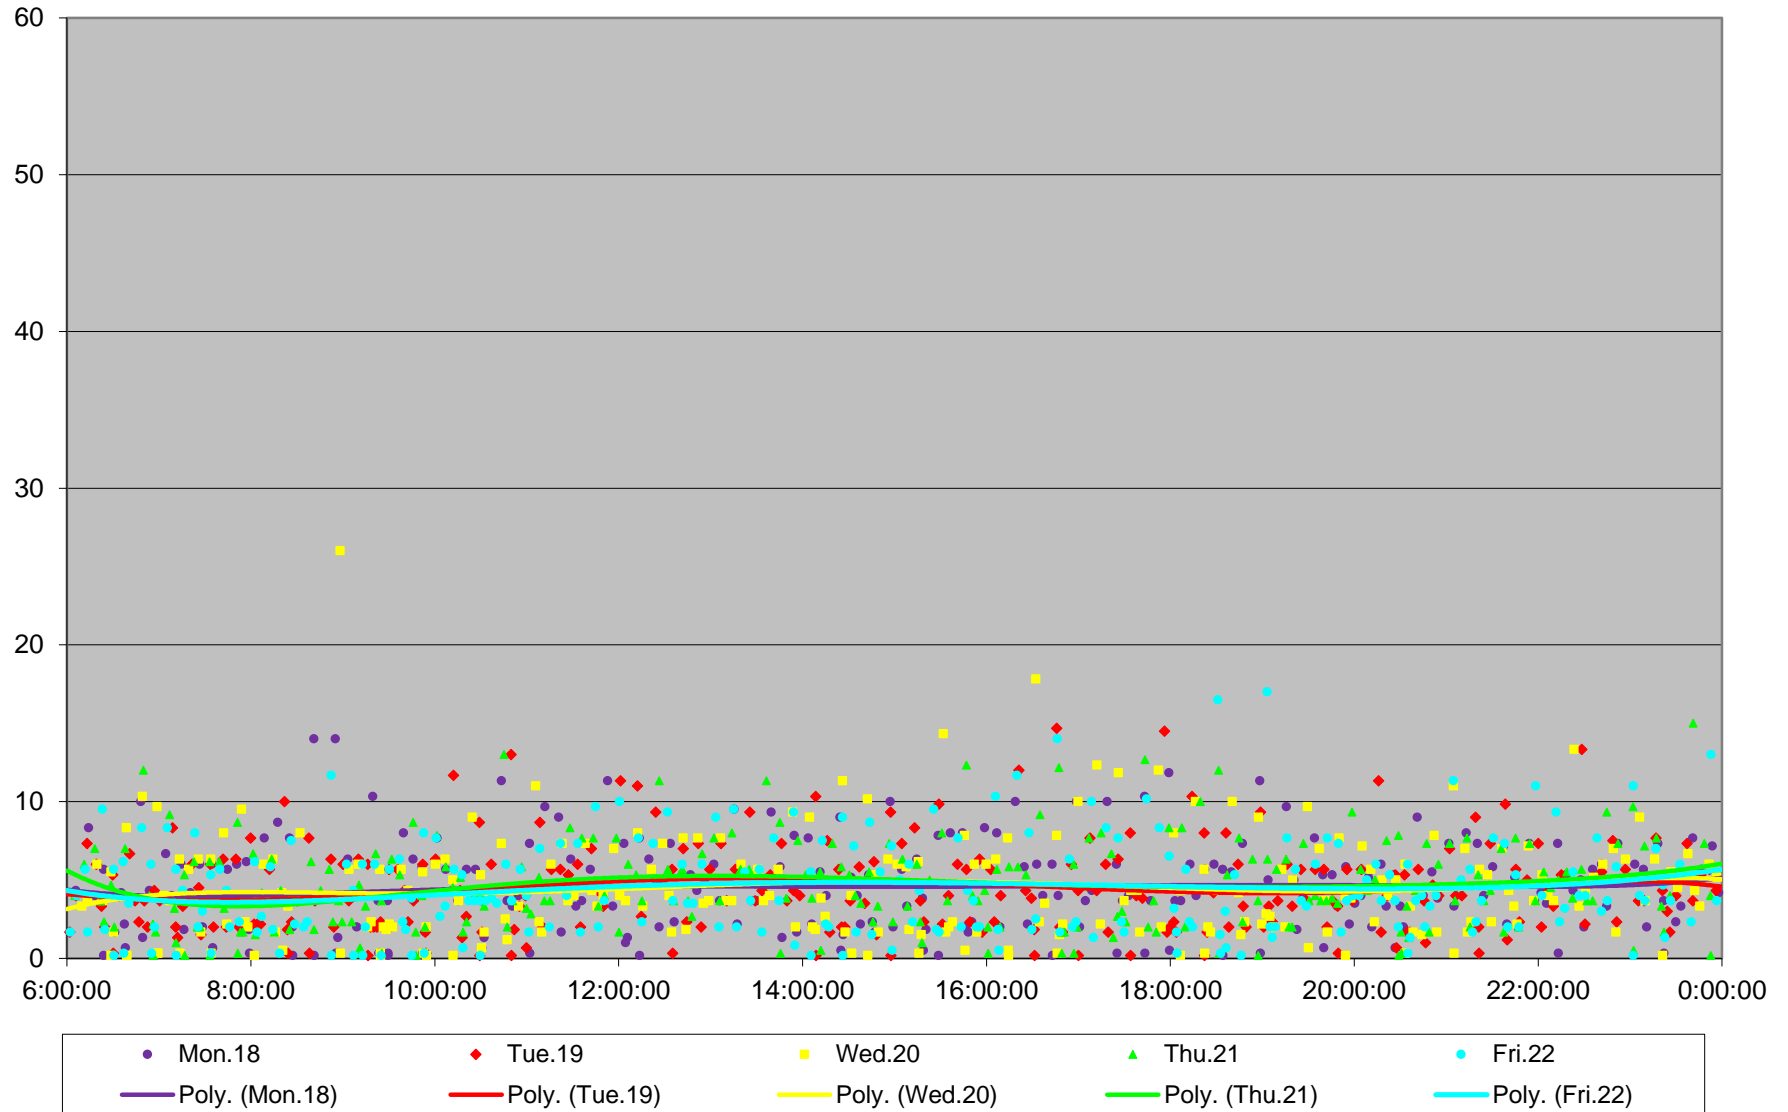

965 Wilson/Weston Rd N Headways at Yonge St. Westbound April 2016

965 Wilson/Weston Rd N Headways at Yonge St. Westbound April 2016

965 Wilson/Weston Rd N Headways at Yonge St. Westbound April 2016

965 Wilson/Weston Rd N Headways at Yonge St. Westbound April 2016

965 Wilson/Weston Rd N Headways at Yonge St. Westbound April 2016

965 Wilson/Weston Rd N Headways at Yonge St. Westbound April 2016

965 Wilson/Weston Rd N Headways at Yonge St. Westbound April 2016

965 Wilson/Weston Rd N Headways at Yonge St. Westbound April 2016 Weekday Statistics

965 Wilson/Weston Rd N Headways at Yonge St. Westbound April 2016 Saturday Statistics

965 Wilson/Weston Rd N Headways at Yonge St. Westbound April 2016 Sunday Statistics