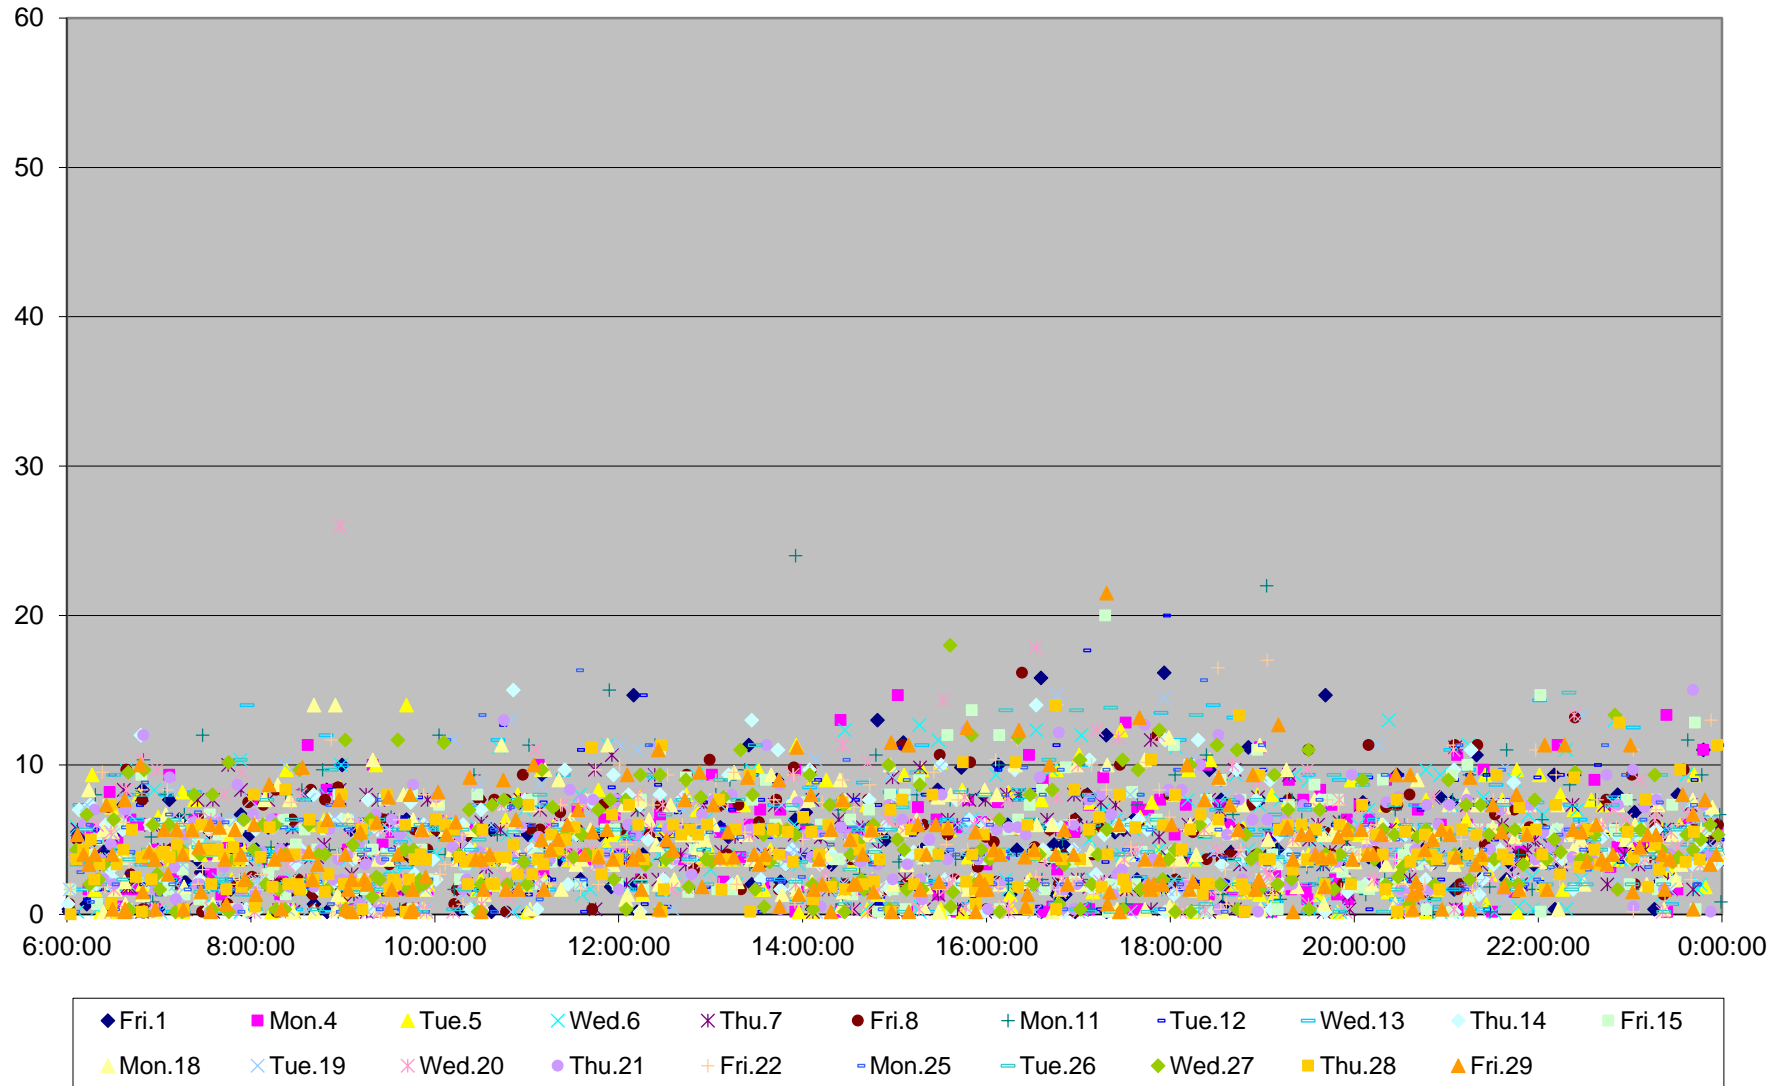

965 Wilson/Weston Rd N Headways at Yonge St. Westbound April 2016

965 Wilson/Weston Rd N Headways at Yonge St. Westbound April 2016

965 Wilson/Weston Rd N Headways at Yonge St. Westbound April 2016

965 Wilson/Weston Rd N Headways at Yonge St. Westbound April 2016

965 Wilson/Weston Rd N Headways at Yonge St. Westbound April 2016

965 Wilson/Weston Rd N Headways at Yonge St. Westbound April 2016

965 Wilson/Weston Rd N Headways at Yonge St. Westbound April 2016

965 Wilson/Weston Rd N Headways at Yonge St. Westbound April 2016 Weekday Statistics

965 Wilson/Weston Rd N Headways at Yonge St. Westbound April 2016 Saturday Statistics

965 Wilson/Weston Rd N Headways at Yonge St. Westbound April 2016 Sunday Statistics