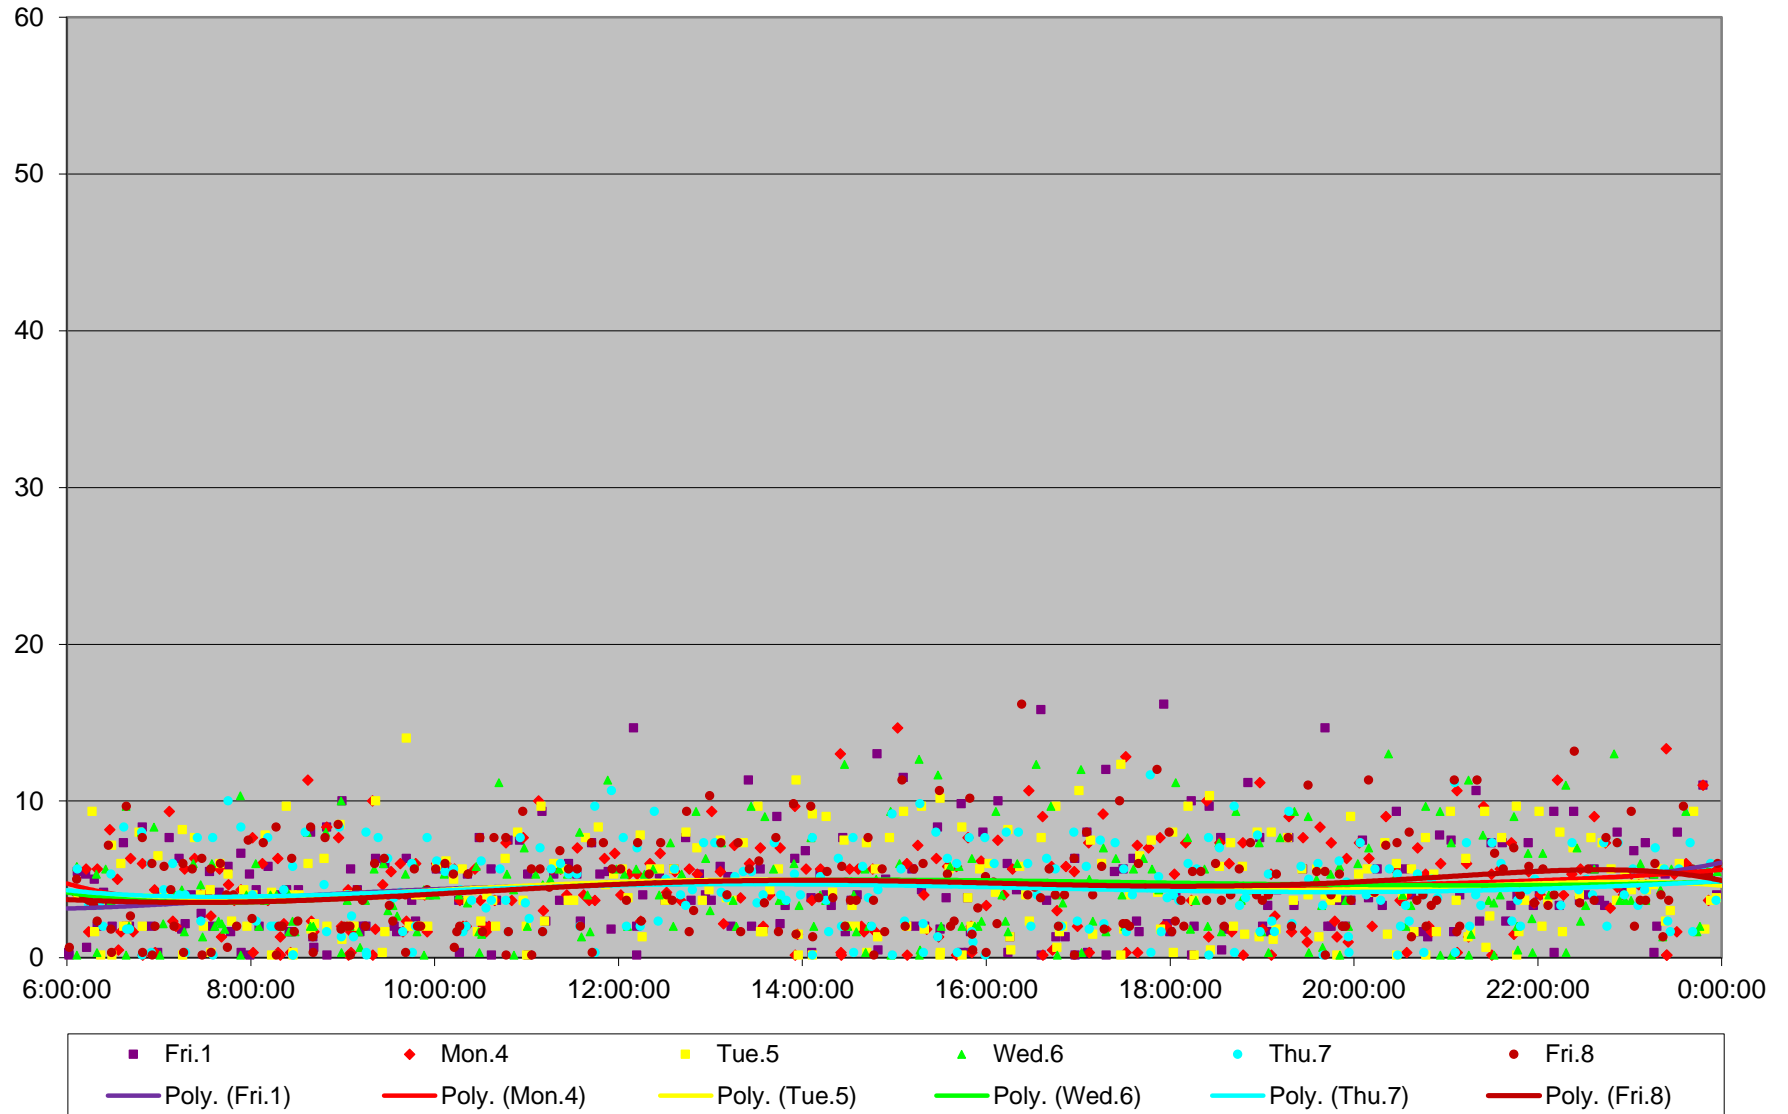

965 Wilson/Weston Rd N Headways at Yonge St. Westbound April 2016

965 Wilson/Weston Rd N Headways at Yonge St. Westbound April 2016

965 Wilson/Weston Rd N Headways at Yonge St. Westbound April 2016

965 Wilson/Weston Rd N Headways at Yonge St. Westbound April 2016