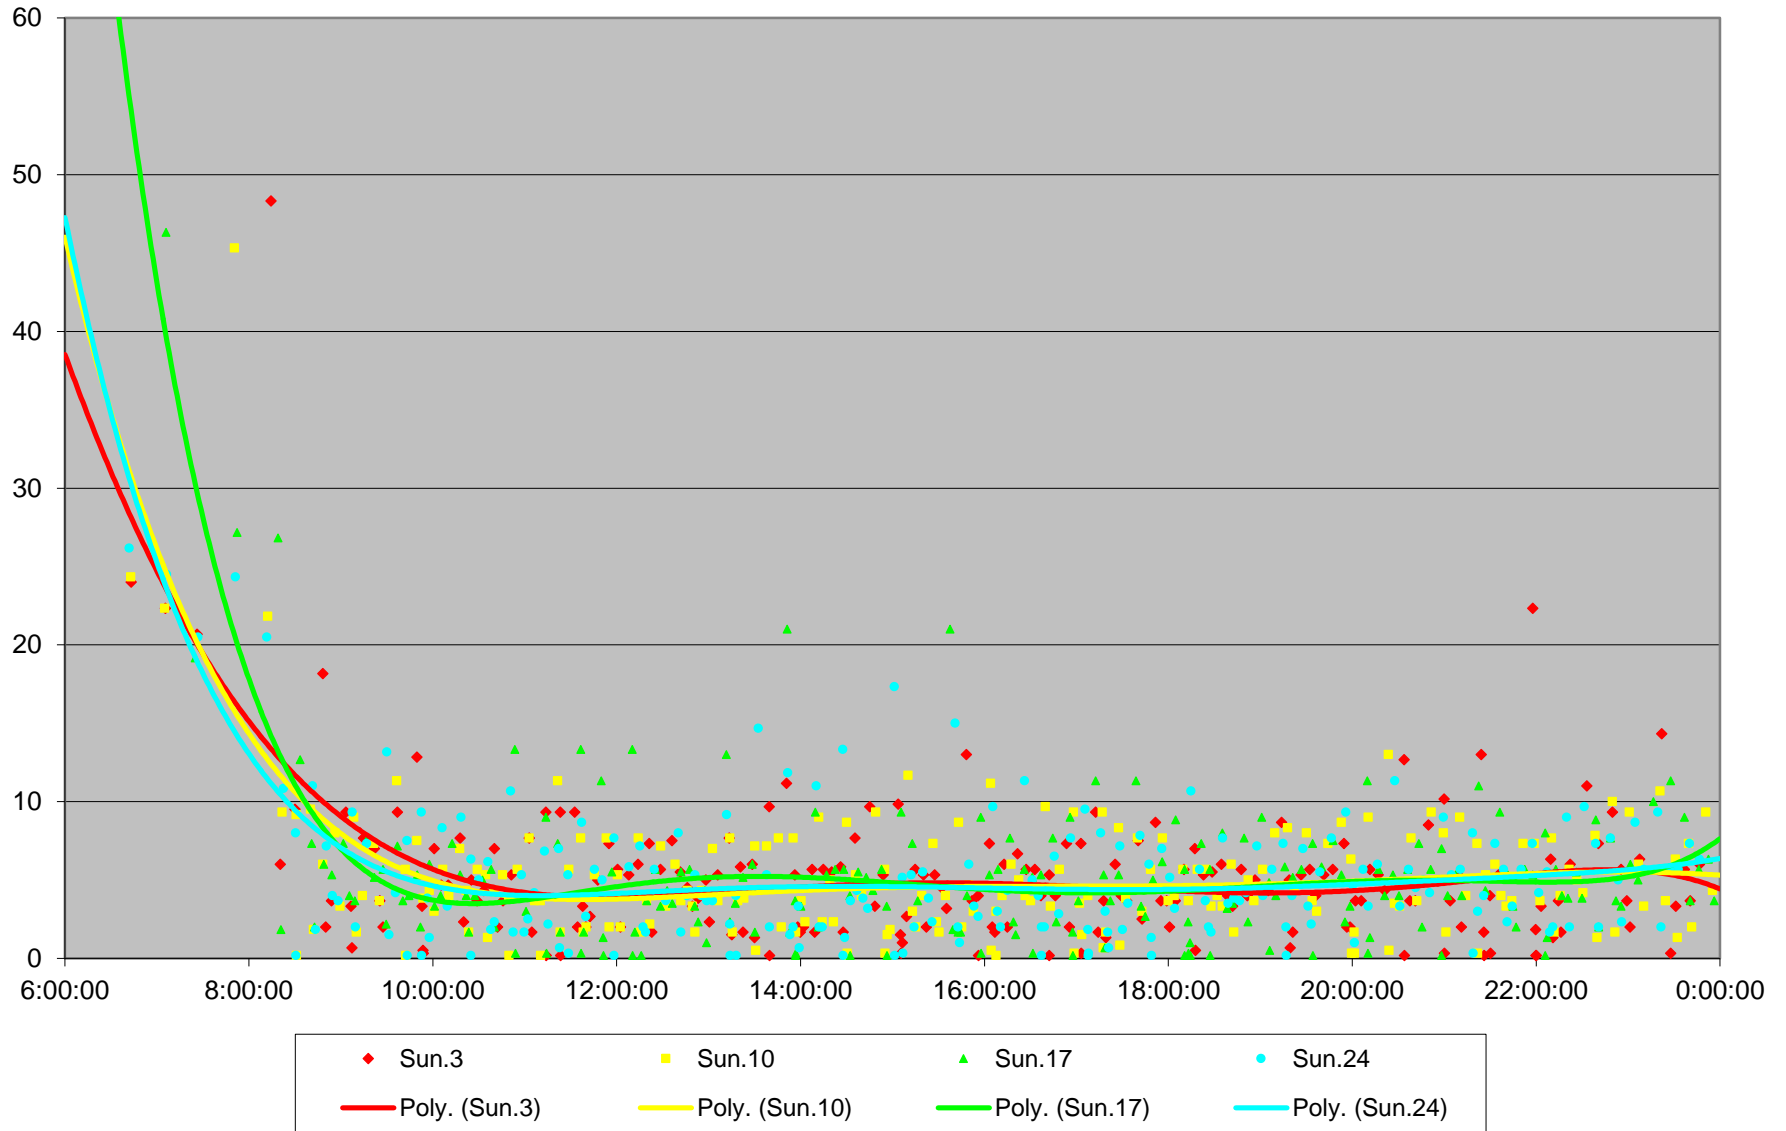

965 Wilson/Weston Rd N Headways at Yonge St. Westbound April 2016 Weekday Statistics

965 Wilson/Weston Rd N Headways at Yonge St. Westbound April 2016