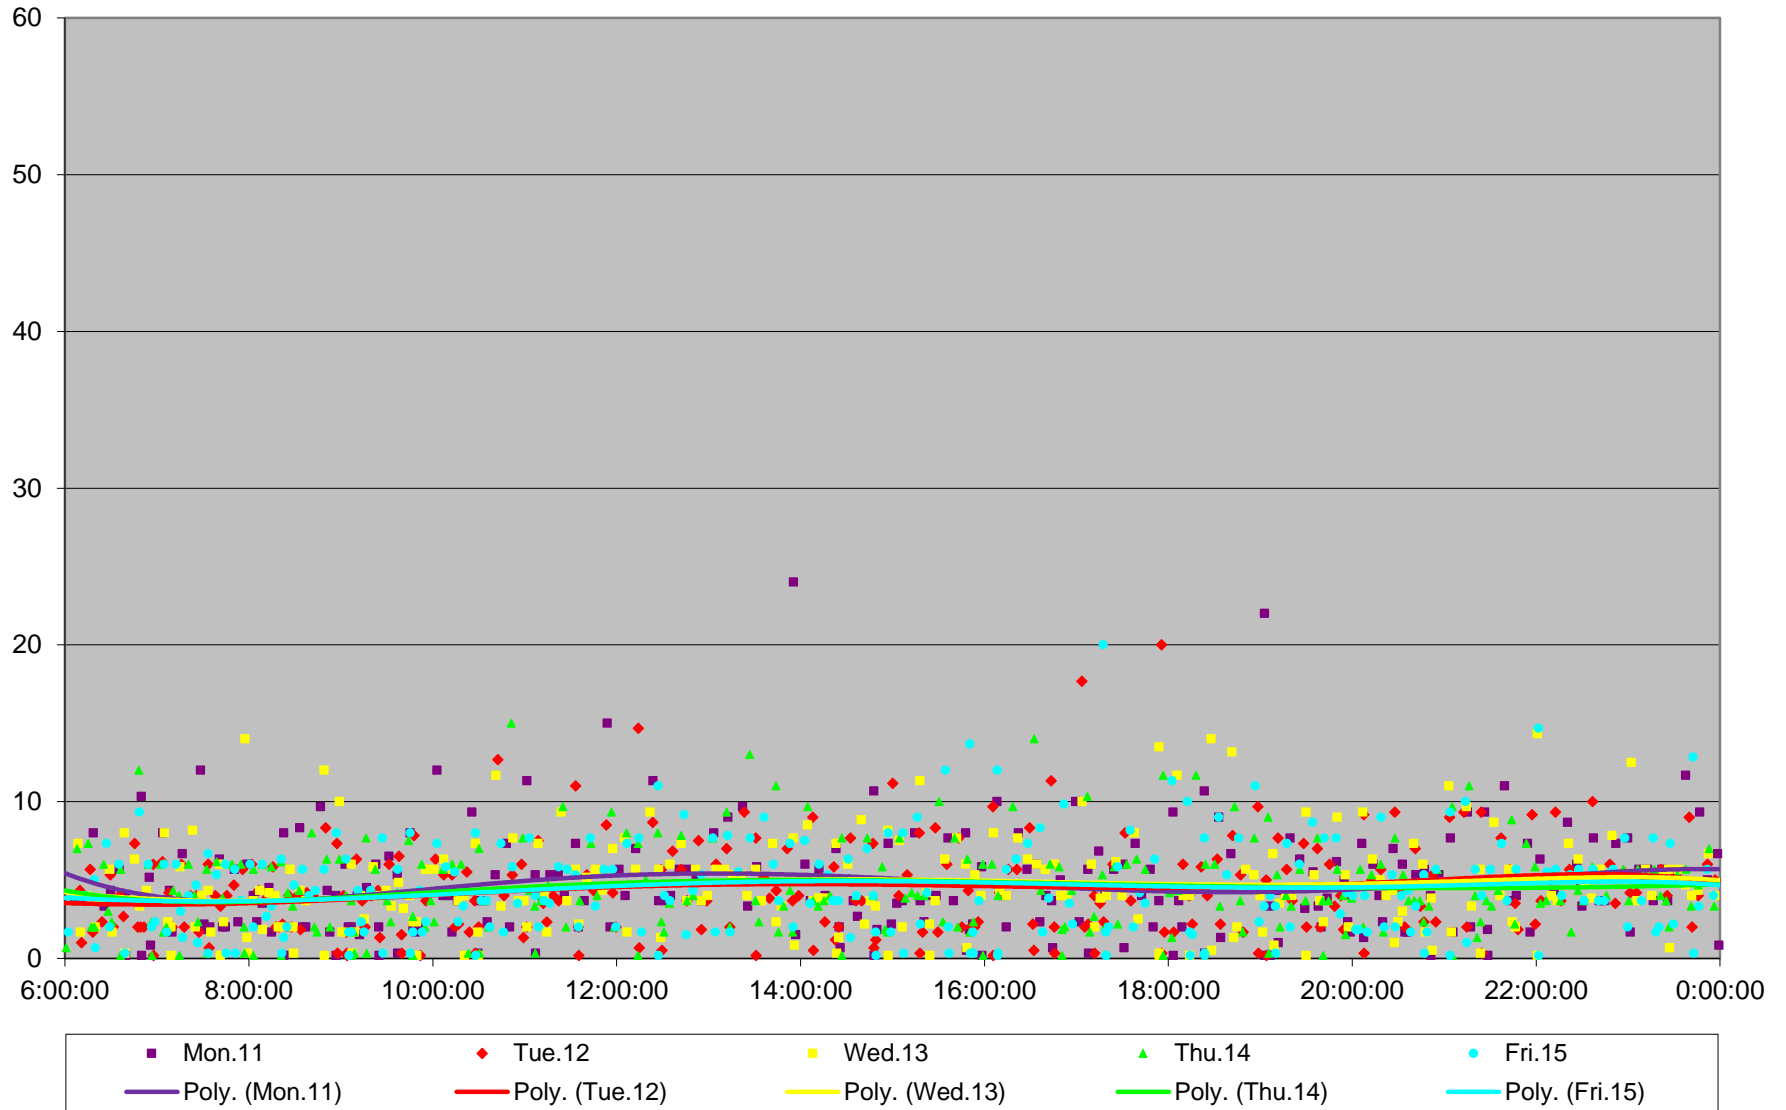

965 Wilson/Weston Rd N Headways at Yonge St. Westbound April 2016

965 Wilson/Weston Rd N Headways at Yonge St. Westbound April 2016

965 Wilson/Weston Rd N Headways at Yonge St. Westbound April 2016

965 Wilson/Weston Rd N Headways at Yonge St. Westbound April 2016

965 Wilson/Weston Rd N Headways at Yonge St. Westbound April 2016

965 Wilson/Weston Rd N Headways at Yonge St. Westbound April 2016

965 Wilson/Weston Rd N Headways at Yonge St. Westbound April 2016

965 Wilson/Weston Rd N Headways at Yonge St. Westbound April 2016 Weekday Statistics