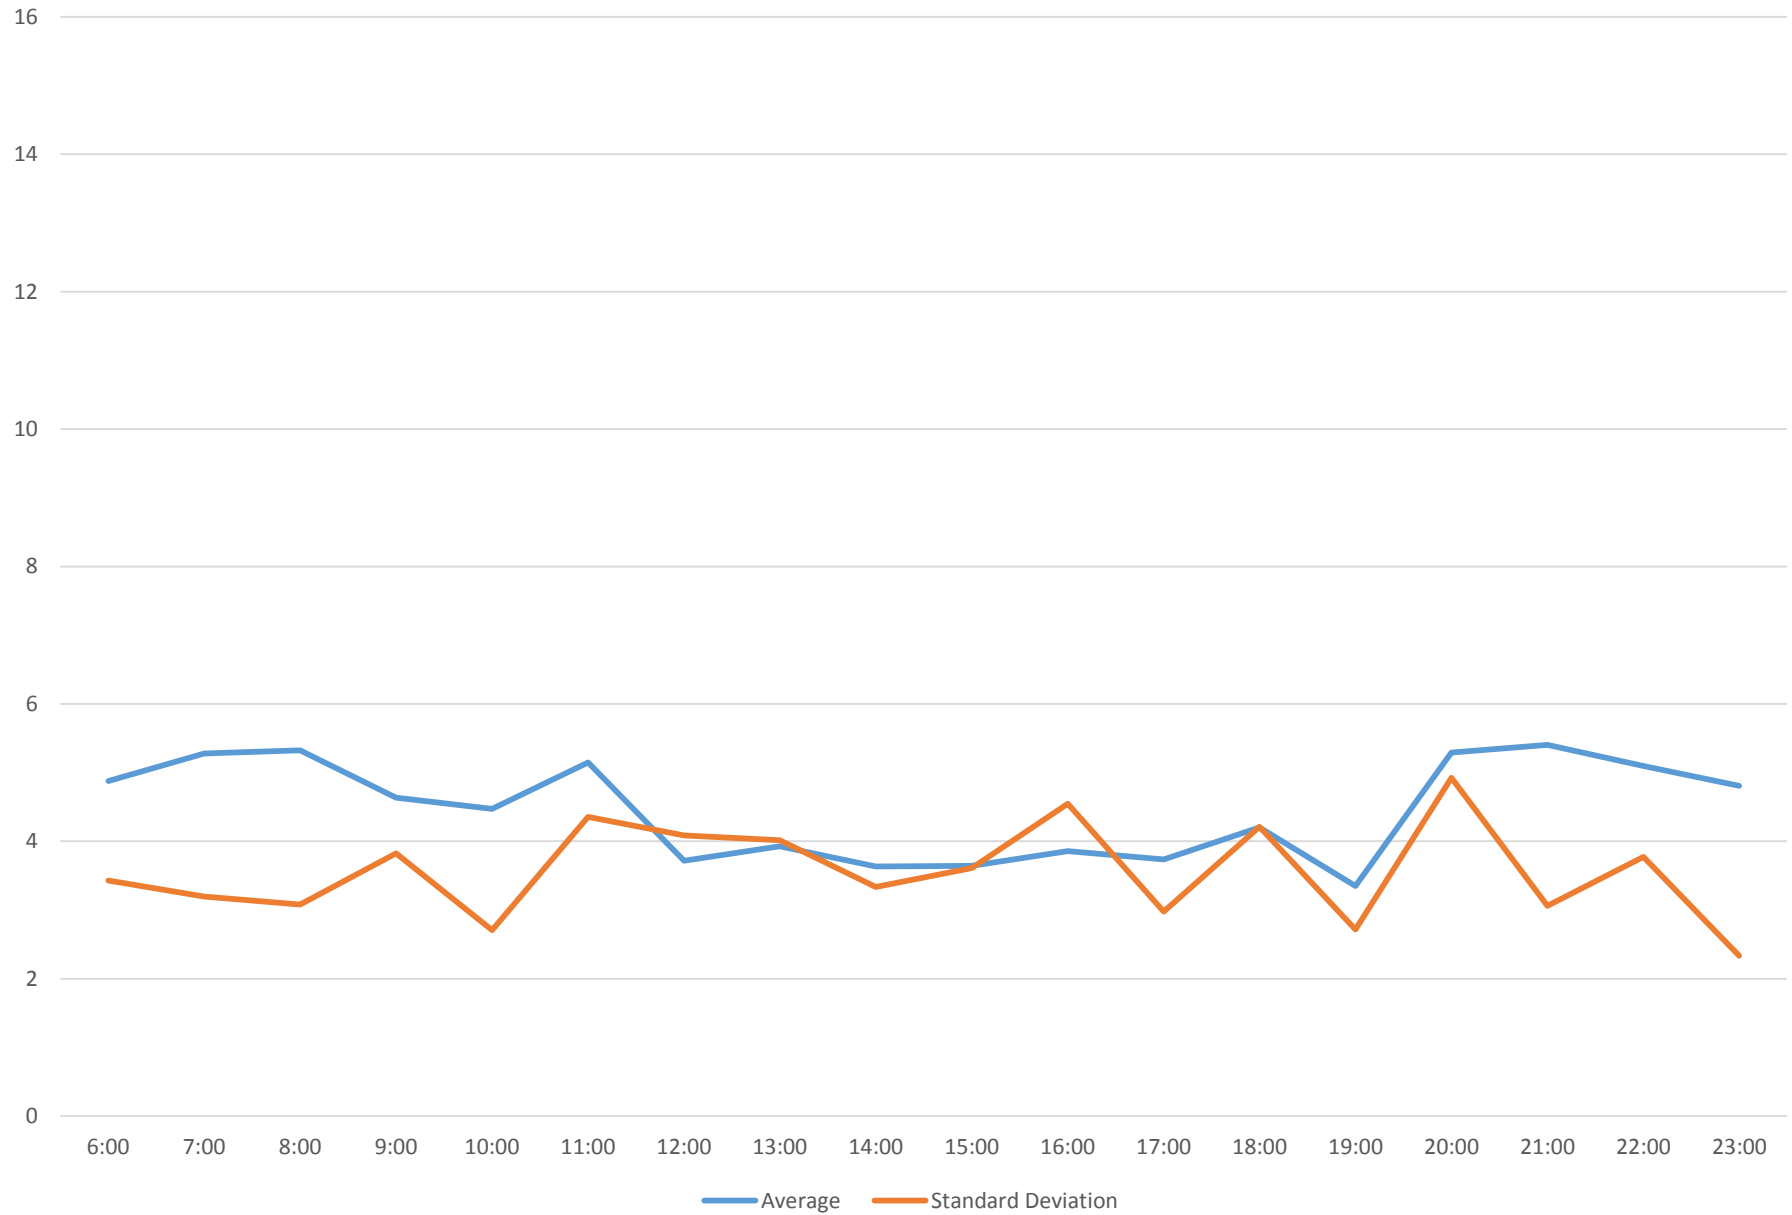

965 Wilson/Weston Rd N Headways at Yonge St. Westbound April 2016

965 Wilson/Weston Rd N Headways at Yonge St. Westbound April 2016

965 Wilson/Weston Rd N Headways at Yonge St. Westbound April 2016

965 Wilson/Weston Rd N Headways at Yonge St. Westbound April 2016 Weekday Statistics

965 Wilson/Weston Rd N Headways at Yonge St. Westbound April 2016 Saturday Statistics

965 Wilson/Weston Rd N Headways at Yonge St. Westbound April 2016 Sunday Statistics