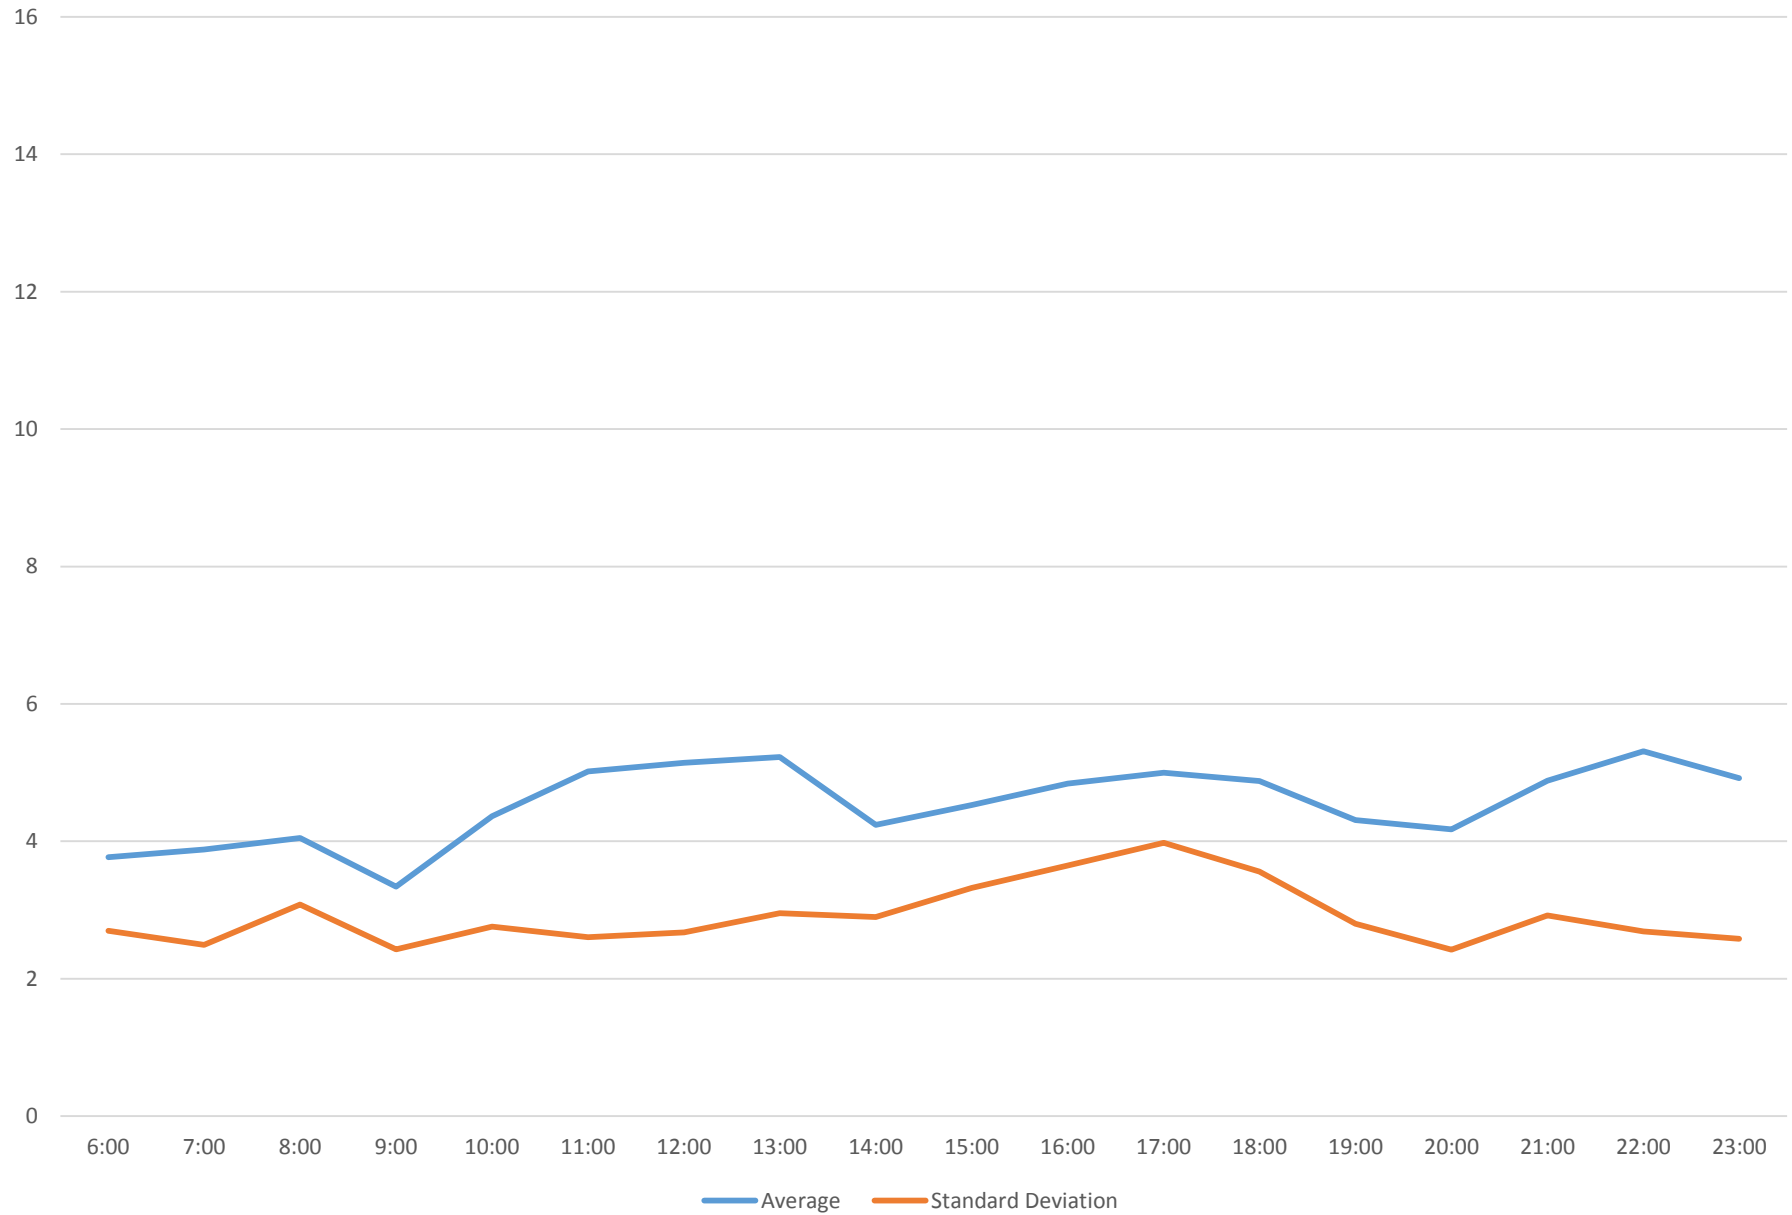

965 Wilson/Weston Rd N Headways at Yonge St. Westbound April 2016

965 Wilson/Weston Rd N Headways at Yonge St. Westbound April 2016

965 Wilson/Weston Rd N Headways at Yonge St. Westbound April 2016

965 Wilson/Weston Rd N Headways at Yonge St. Westbound April 2016 Weekday Statistics

965 Wilson/Weston Rd N Headways at Yonge St. Westbound April 2016 Saturday Statistics

965 Wilson/Weston Rd N Headways at Yonge St. Westbound April 2016 Sunday Statistics