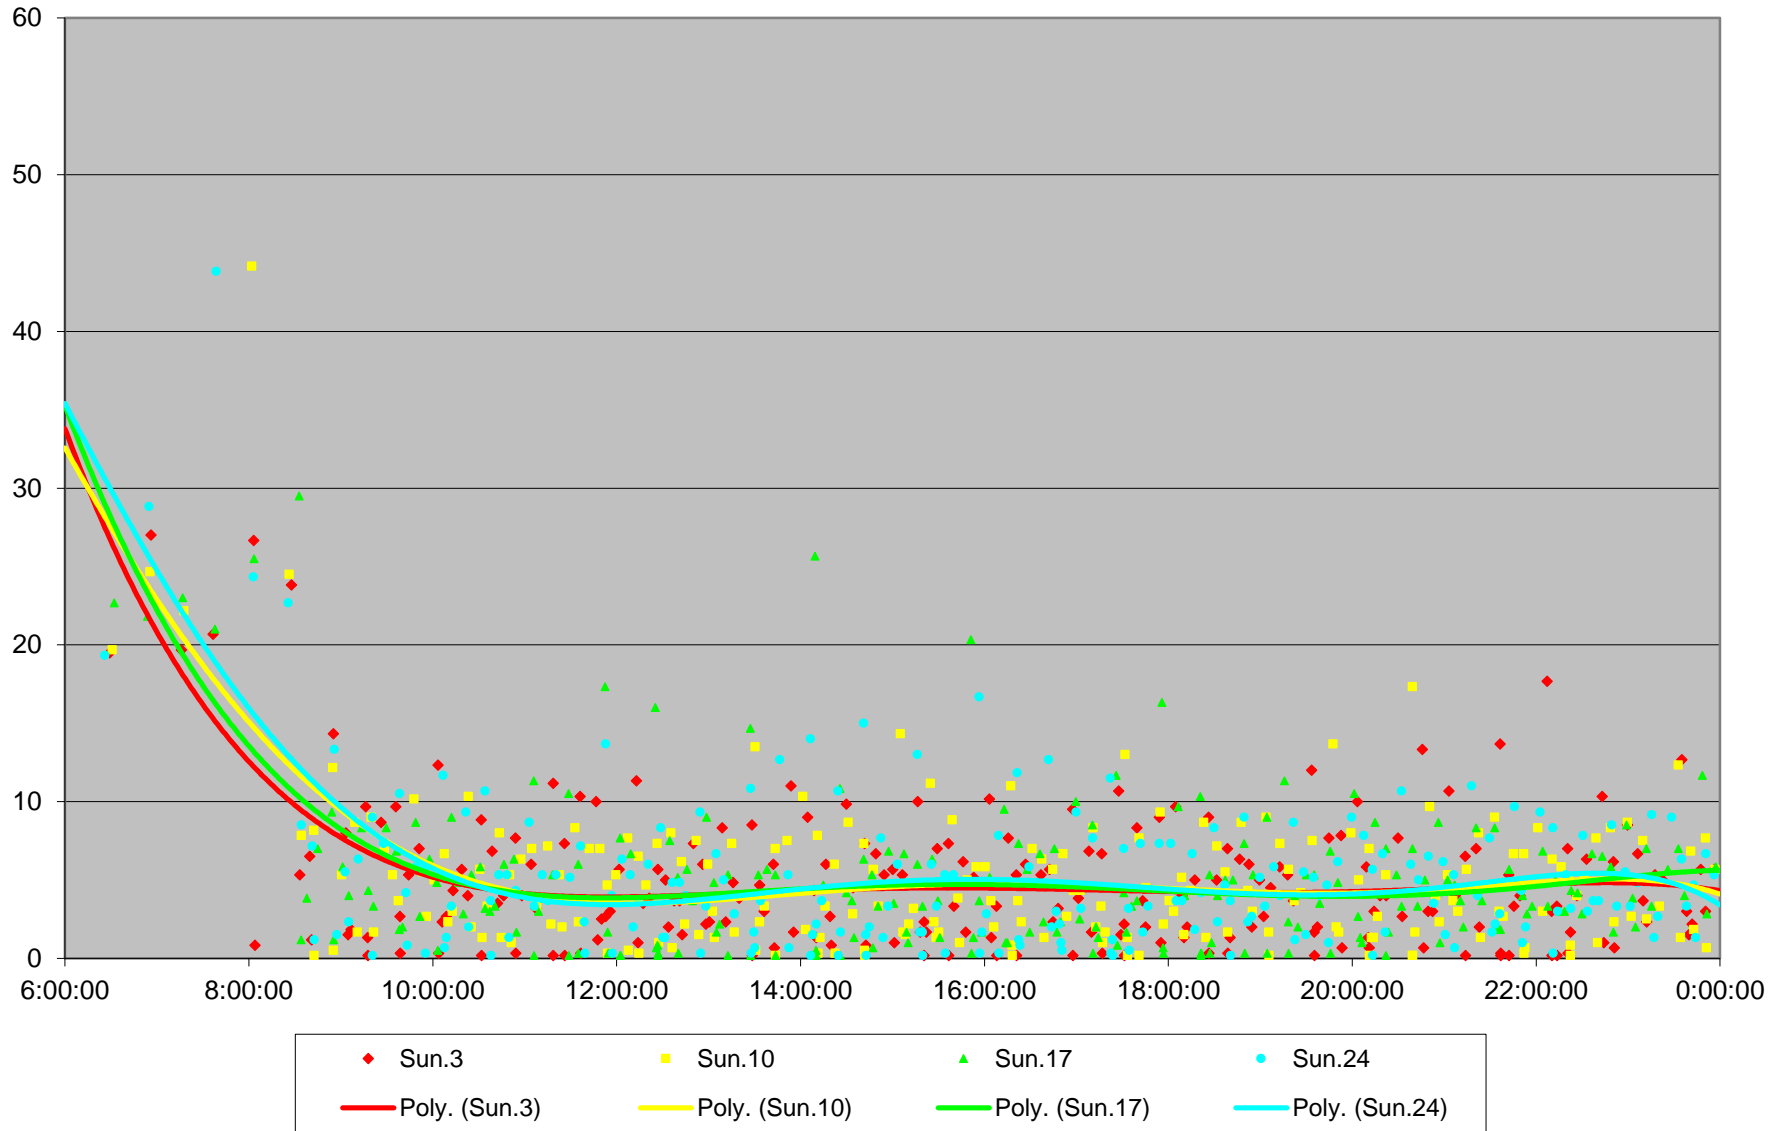

965 Wilson/Weston Rd N Headways at Dufferin St.. Westbound April 2016

965 Wilson/Weston Rd N Headways at Dufferin St.. Westbound April 2016 Weekday Statistics

965 Wilson/Weston Rd N Headways at Dufferin St.. Westbound April 2016 Saturday Statistics

965 Wilson/Weston Rd N Headways at Dufferin St.. Westbound April 2016 Sunday Statistics