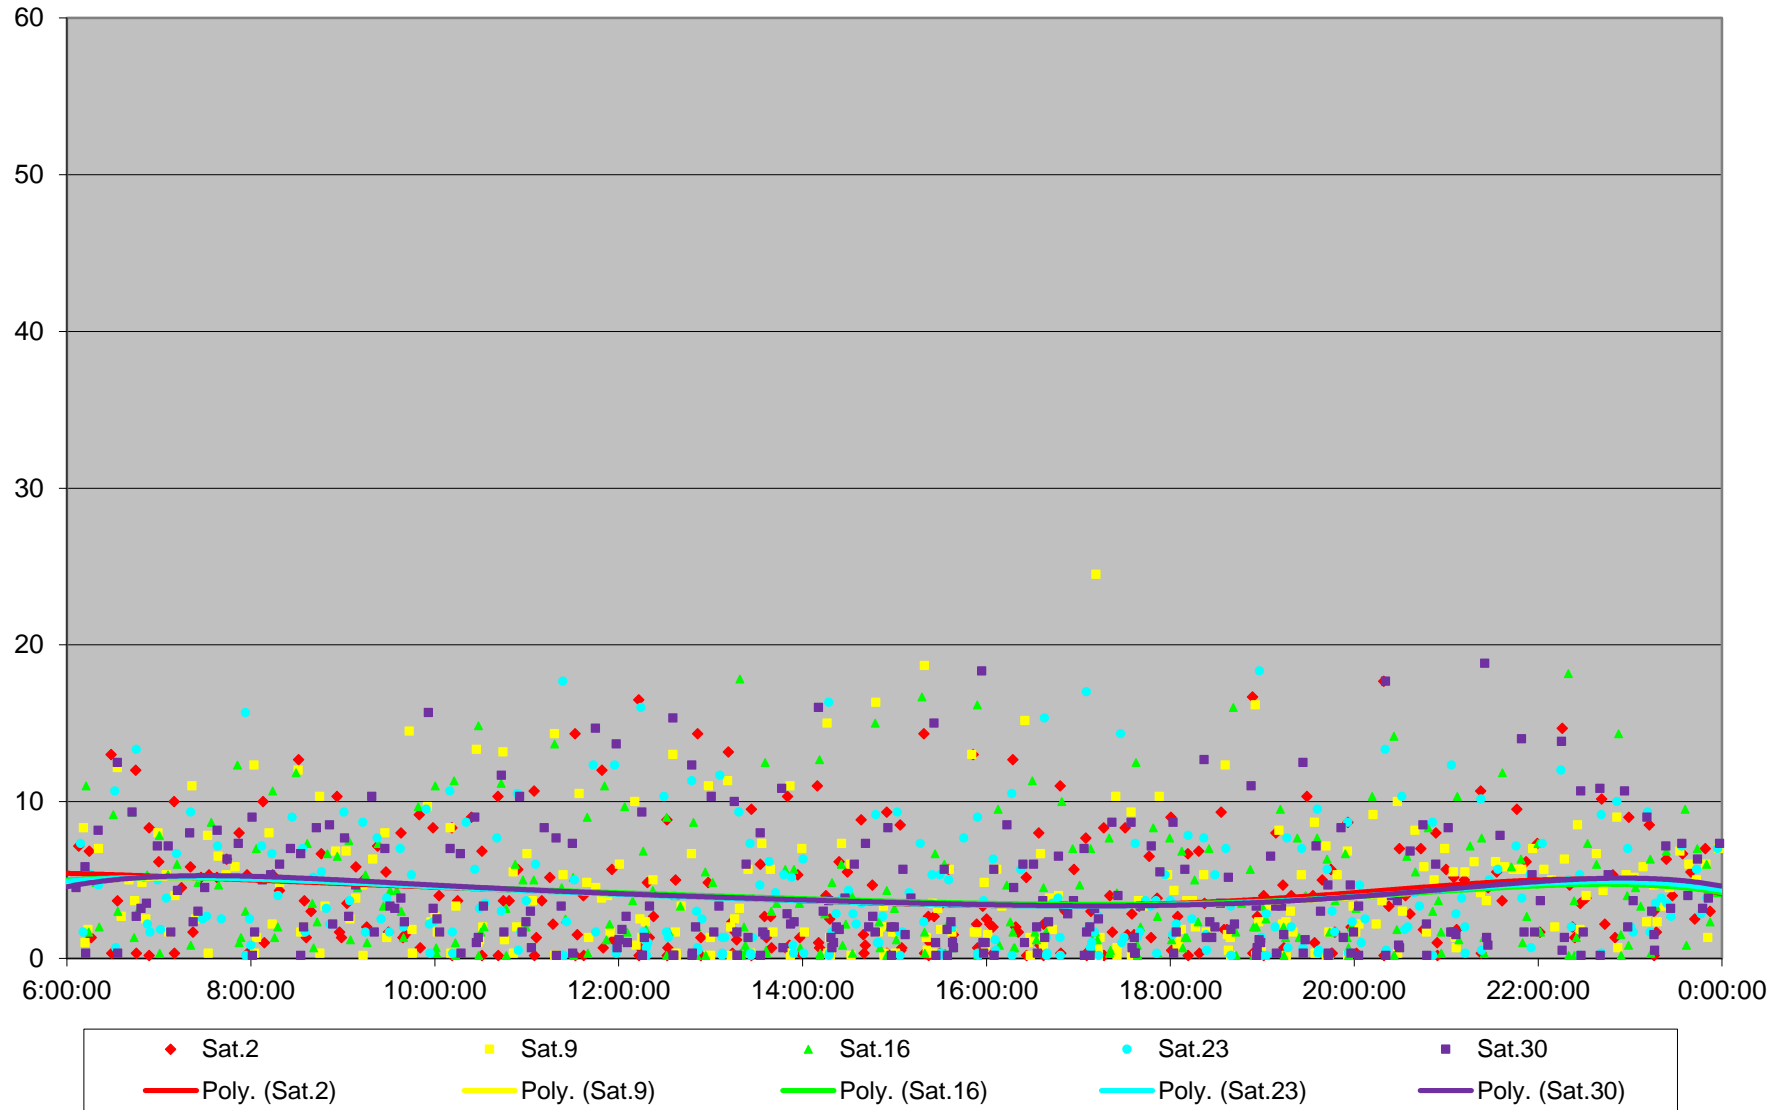

965 Wilson/Weston Rd N Headways at Dufferin St.. Westbound April 2016

965 Wilson/Weston Rd N Headways at Dufferin St.. Westbound April 2016

965 Wilson/Weston Rd N Headways at Dufferin St.. Westbound April 2016

965 Wilson/Weston Rd N Headways at Dufferin St.. Westbound April 2016

965 Wilson/Weston Rd N Headways at Dufferin St.. Westbound April 2016 Weekday Statistics

965 Wilson/Weston Rd N Headways at Dufferin St.. Westbound April 2016 Saturday Statistics

965 Wilson/Weston Rd N Headways at Dufferin St.. Westbound April 2016 Sunday Statistics