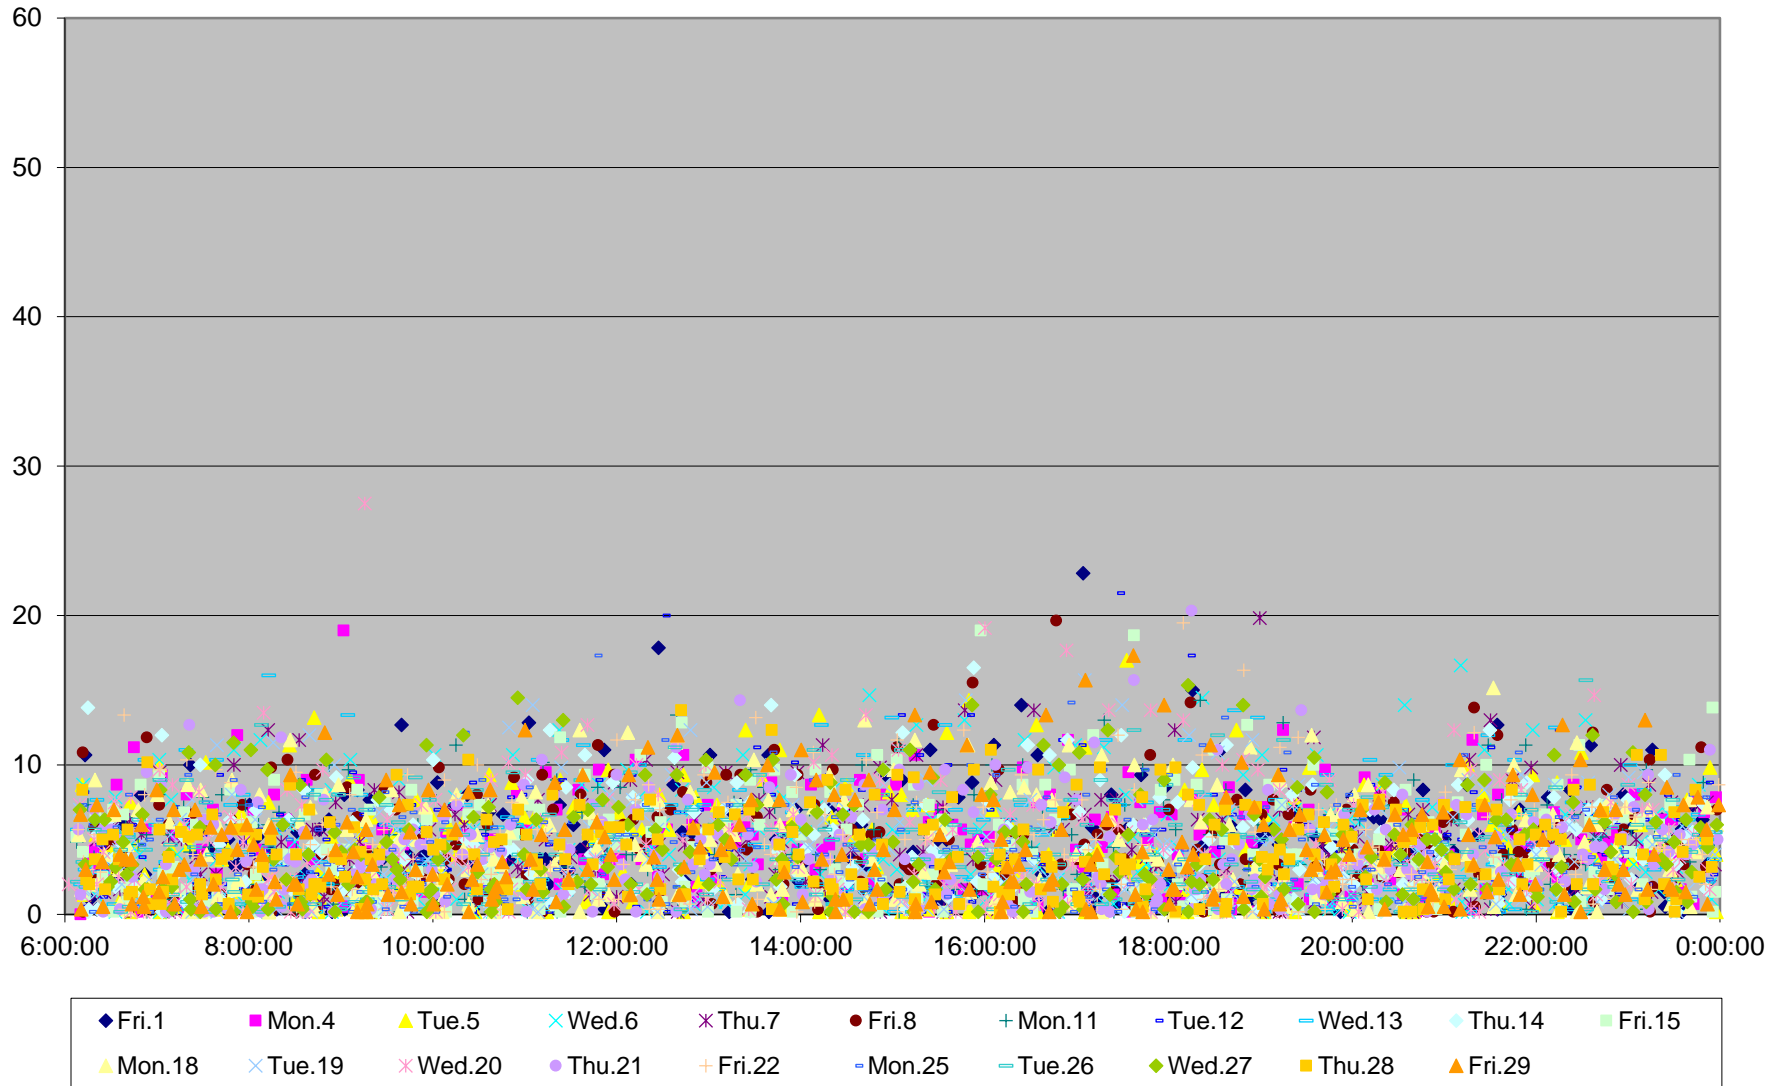

965 Wilson/Weston Rd N Headways at Dufferin St.. Westbound April 2016