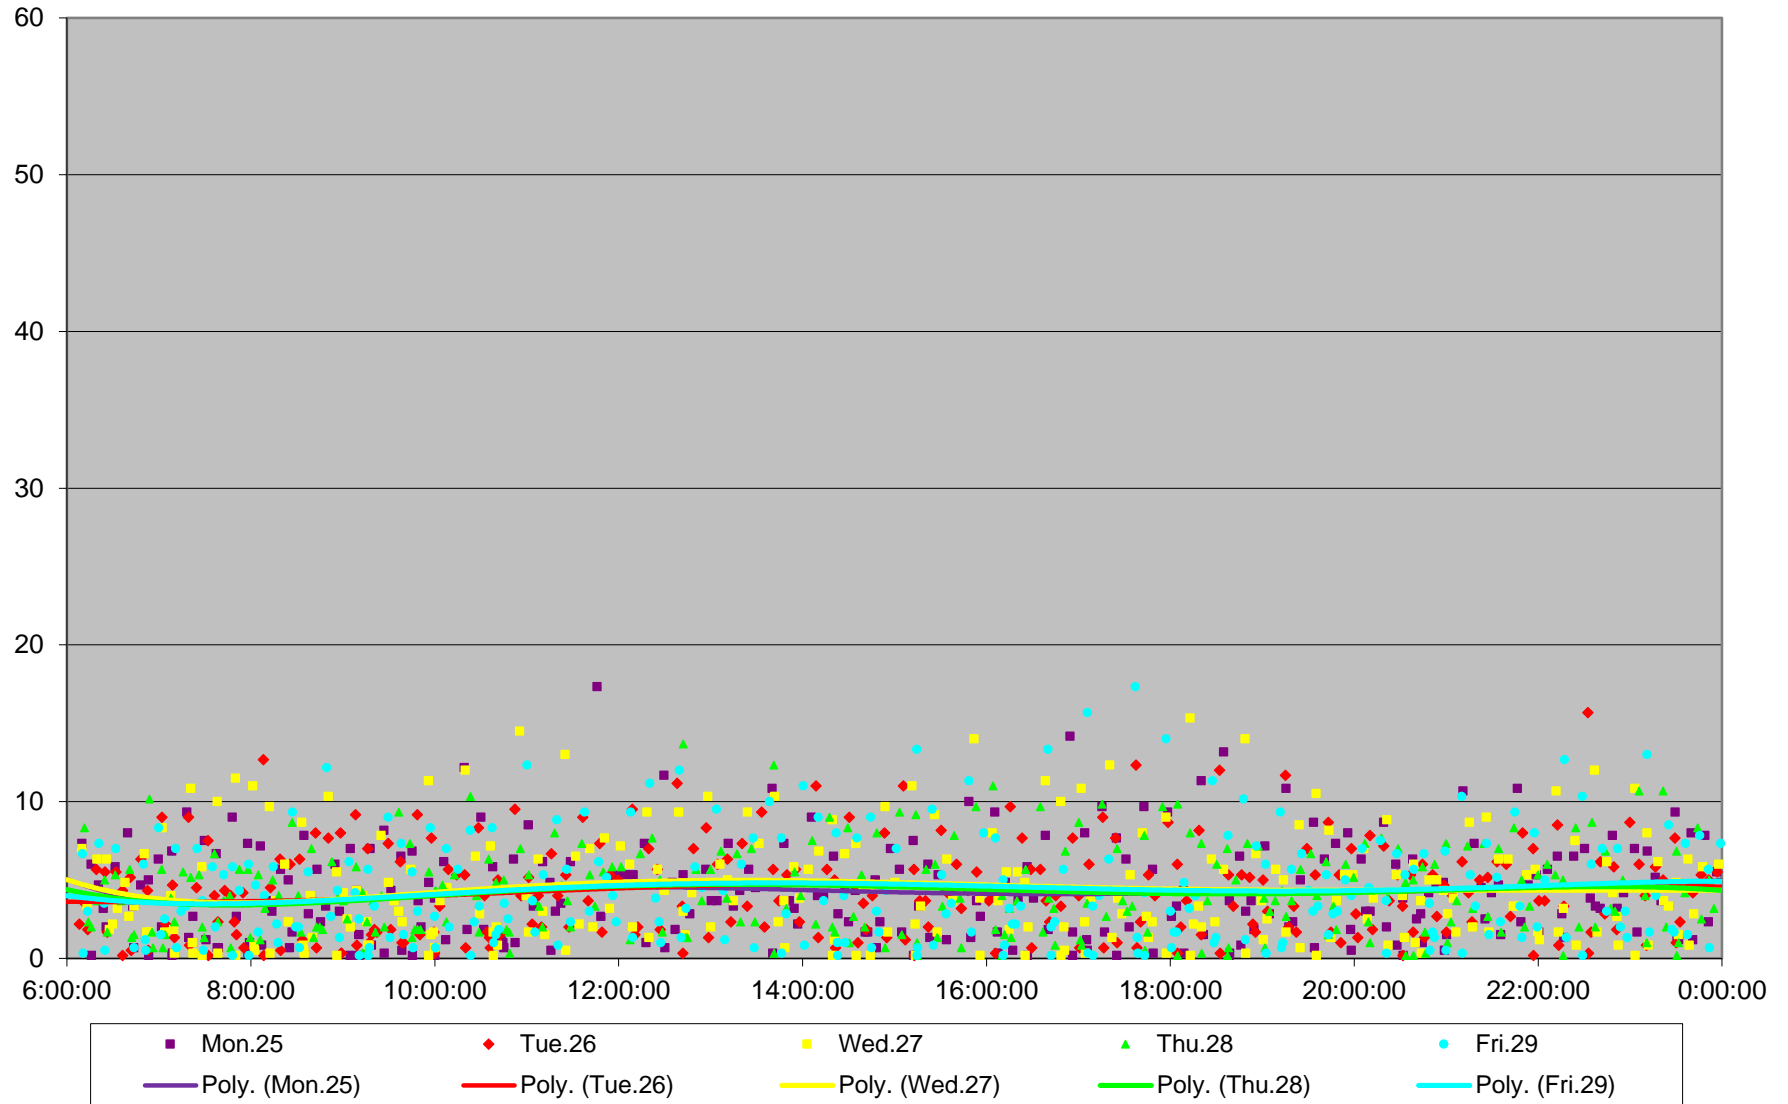

965 Wilson/Weston Rd N Headways at Dufferin St.. Westbound April 2016

965 Wilson/Weston Rd N Headways at Dufferin St.. Westbound April 2016

965 Wilson/Weston Rd N Headways at Dufferin St.. Westbound April 2016

965 Wilson/Weston Rd N Headways at Dufferin St.. Westbound April 2016

965 Wilson/Weston Rd N Headways at Dufferin St.. Westbound April 2016 Weekday Statistics

965 Wilson/Weston Rd N Headways at Dufferin St.. Westbound April 2016 Saturday Statistics

965 Wilson/Weston Rd N Headways at Dufferin St.. Westbound April 2016 Sunday Statistics