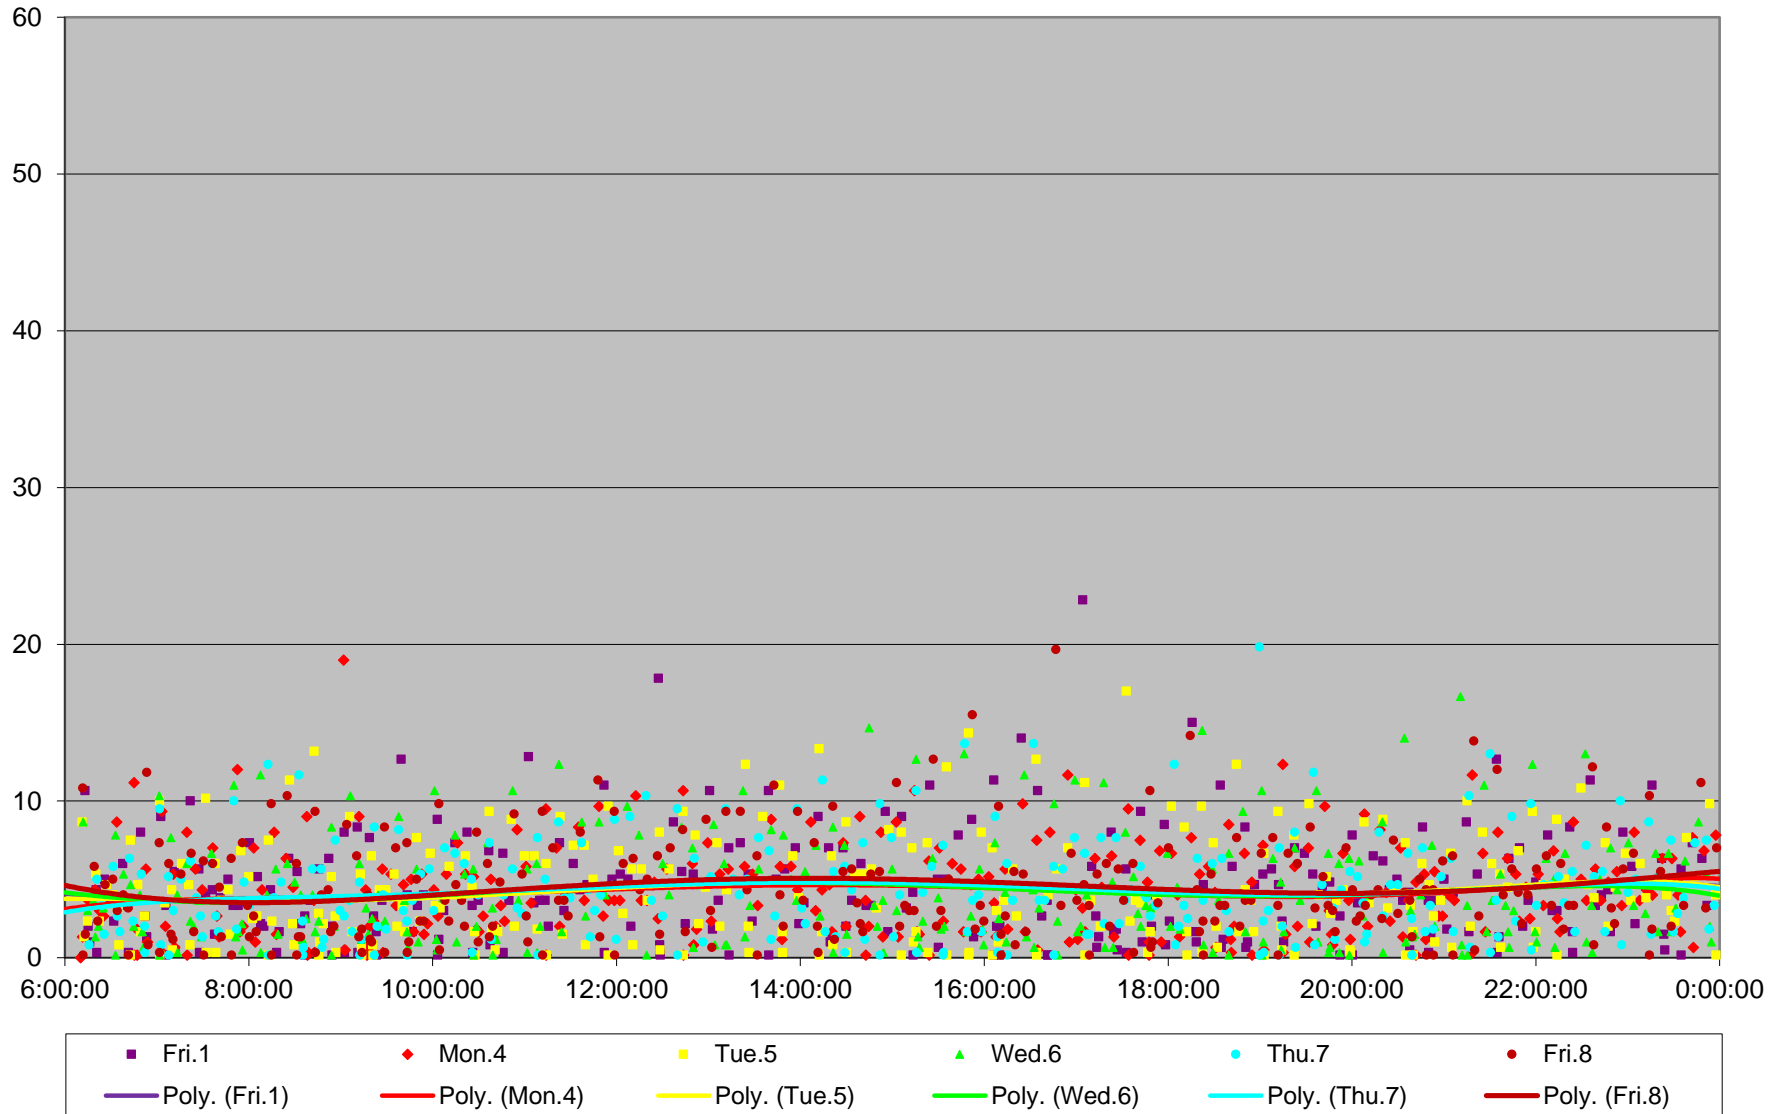

965 Wilson/Weston Rd N Headways at Dufferin St.. Westbound April 2016

965 Wilson/Weston Rd N Headways at Dufferin St.. Westbound April 2016

965 Wilson/Weston Rd N Headways at Dufferin St.. Westbound April 2016

965 Wilson/Weston Rd N Headways at Dufferin St.. Westbound April 2016

965 Wilson/Weston Rd N Headways at Dufferin St.. Westbound April 2016 Weekday Statistics

965 Wilson/Weston Rd N Headways at Dufferin St.. Westbound April 2016 Saturday Statistics

965 Wilson/Weston Rd N Headways at Dufferin St.. Westbound April 2016 Sunday Statistics