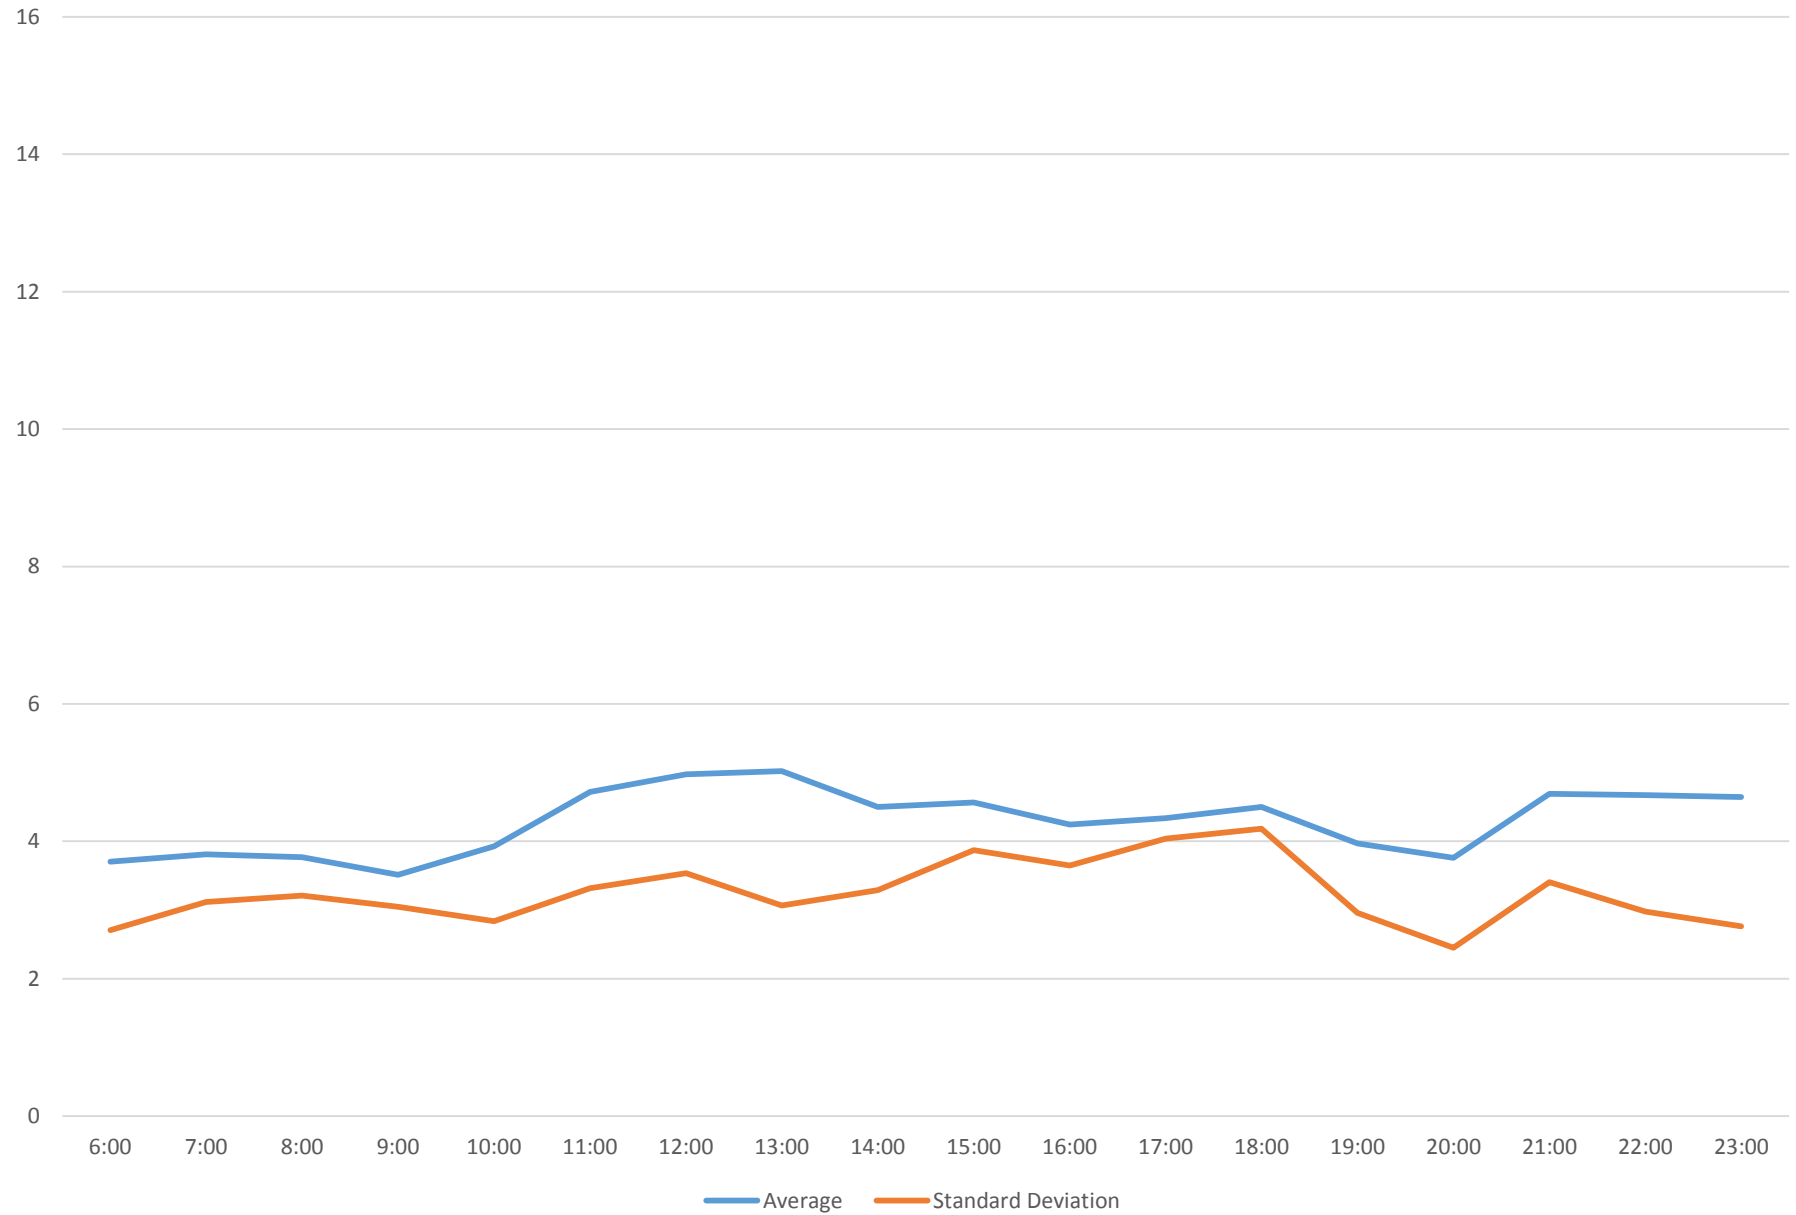

965 Wilson/Weston Rd N Headways at Dufferin St.. Westbound April 2016

965 Wilson/Weston Rd N Headways at Dufferin St.. Westbound April 2016

965 Wilson/Weston Rd N Headways at Dufferin St.. Westbound April 2016

965 Wilson/Weston Rd N Headways at Dufferin St.. Westbound April 2016

965 Wilson/Weston Rd N Headways at Dufferin St.. Westbound April 2016 Weekday Statistics

965 Wilson/Weston Rd N Headways at Dufferin St.. Westbound April 2016 Saturday Statistics

965 Wilson/Weston Rd N Headways at Dufferin St.. Westbound April 2016 Sunday Statistics