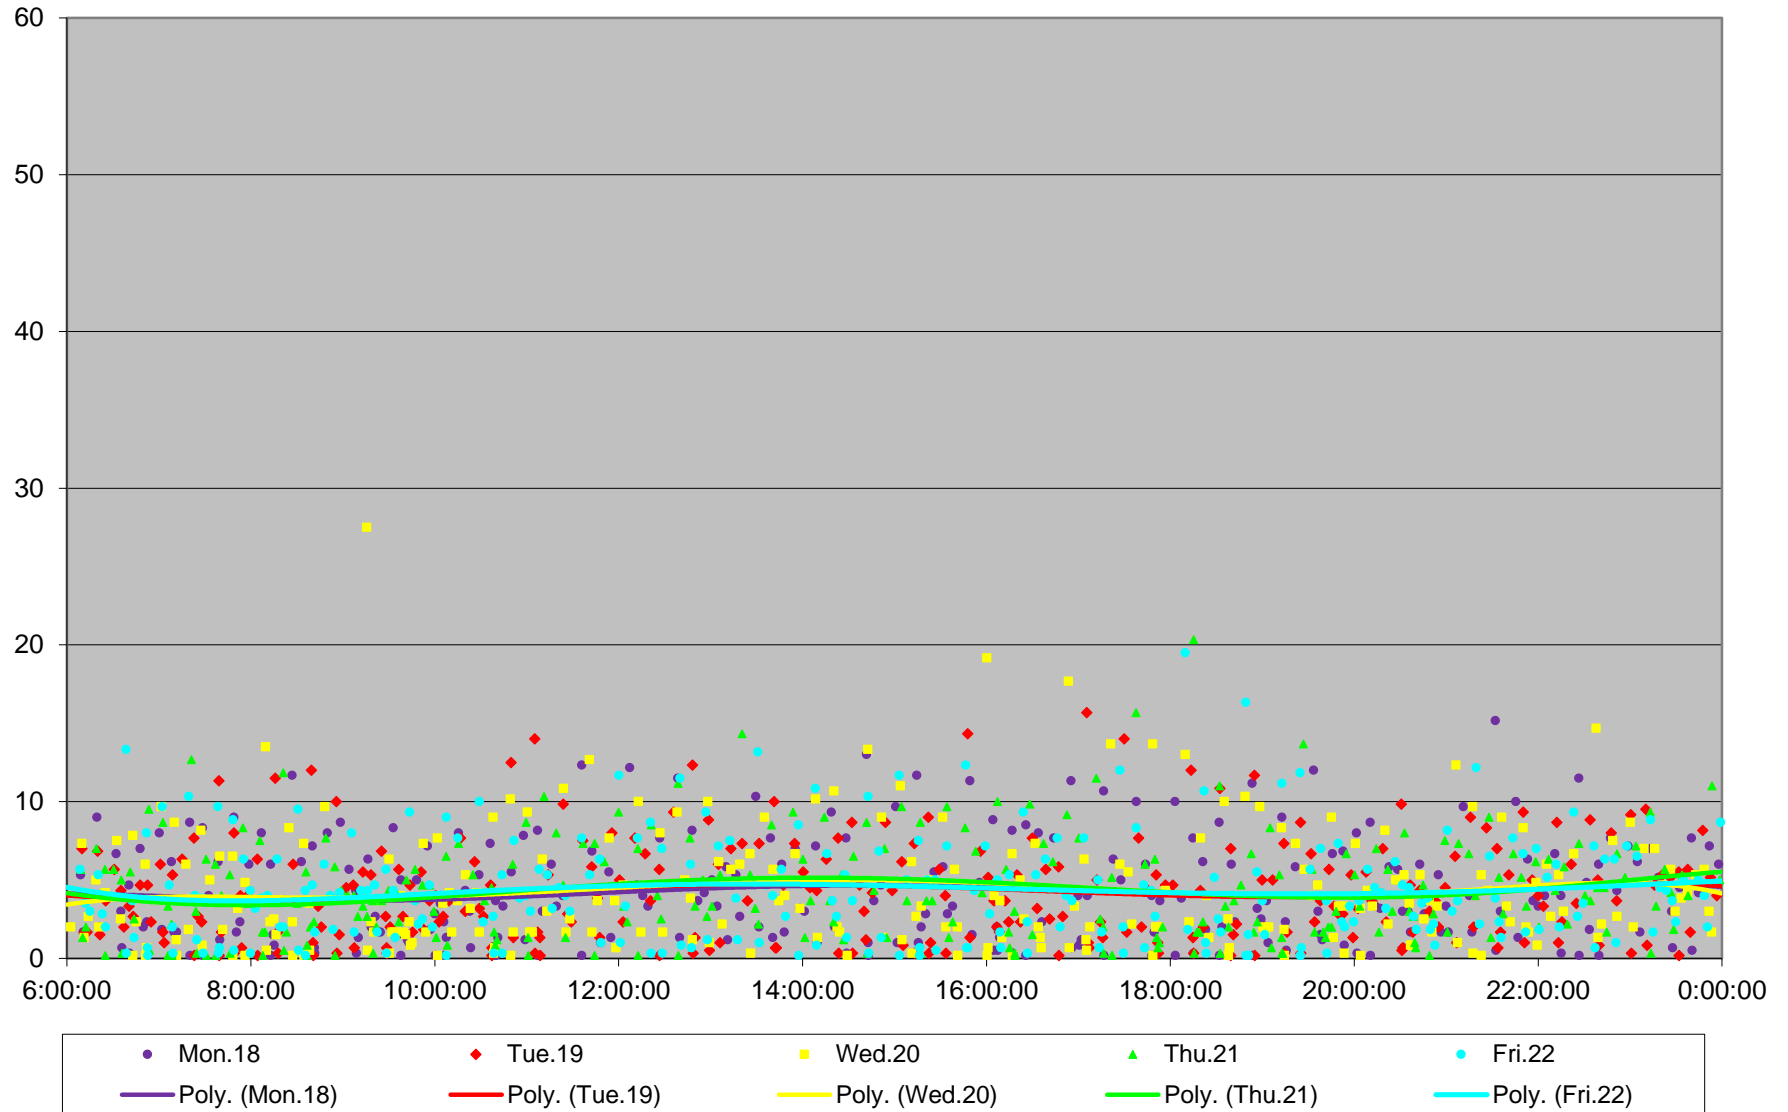

965 Wilson/Weston Rd N Headways at Dufferin St.. Westbound April 2016

965 Wilson/Weston Rd N Headways at Dufferin St.. Westbound April 2016

965 Wilson/Weston Rd N Headways at Dufferin St.. Westbound April 2016

965 Wilson/Weston Rd N Headways at Dufferin St.. Westbound April 2016

965 Wilson/Weston Rd N Headways at Dufferin St.. Westbound April 2016 Weekday Statistics

965 Wilson/Weston Rd N Headways at Dufferin St.. Westbound April 2016 Saturday Statistics

965 Wilson/Weston Rd N Headways at Dufferin St.. Westbound April 2016 Sunday Statistics