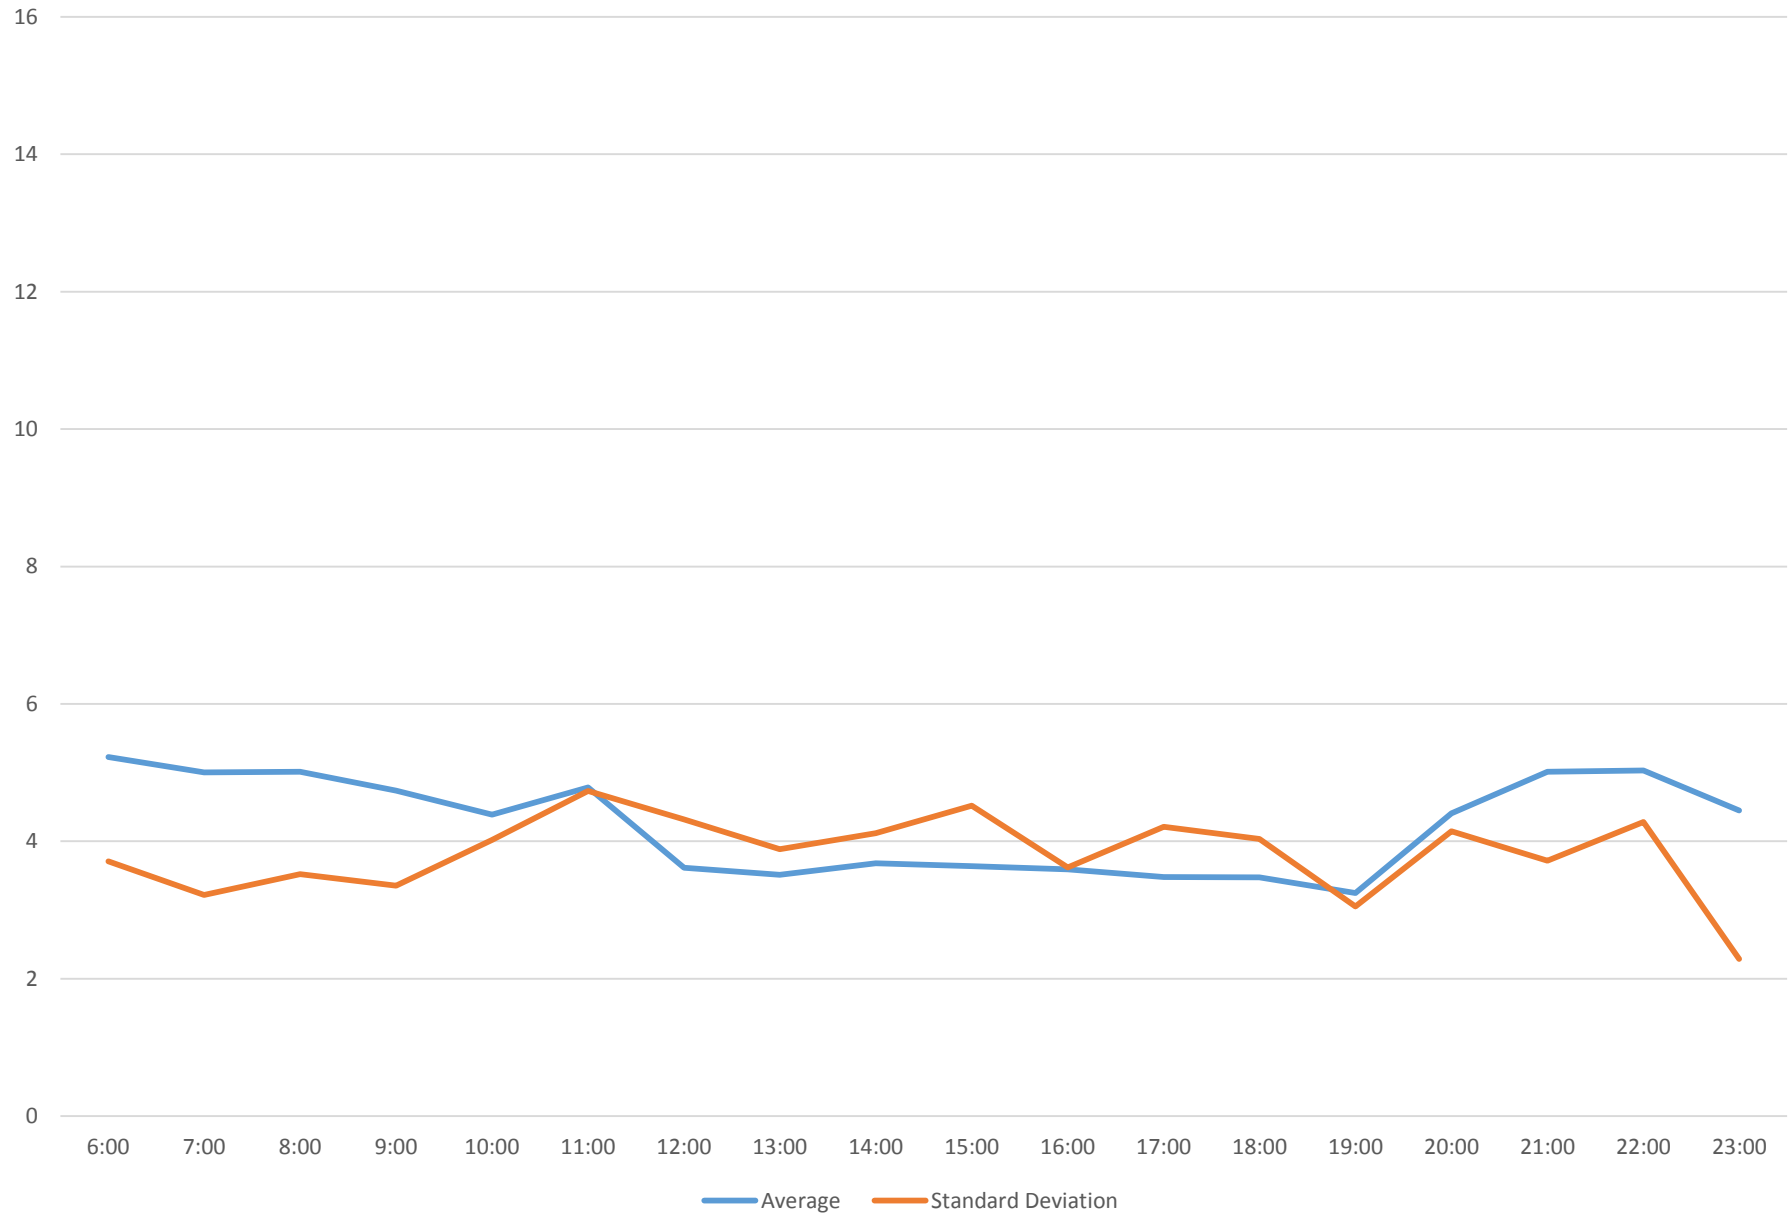

965 Wilson/Weston Rd N Headways at Dufferin St.. Westbound April 2016

965 Wilson/Weston Rd N Headways at Dufferin St.. Westbound April 2016

965 Wilson/Weston Rd N Headways at Dufferin St.. Westbound April 2016

965 Wilson/Weston Rd N Headways at Dufferin St.. Westbound April 2016

965 Wilson/Weston Rd N Headways at Dufferin St.. Westbound April 2016 Weekday Statistics

965 Wilson/Weston Rd N Headways at Dufferin St.. Westbound April 2016 Saturday Statistics

965 Wilson/Weston Rd N Headways at Dufferin St.. Westbound April 2016 Sunday Statistics