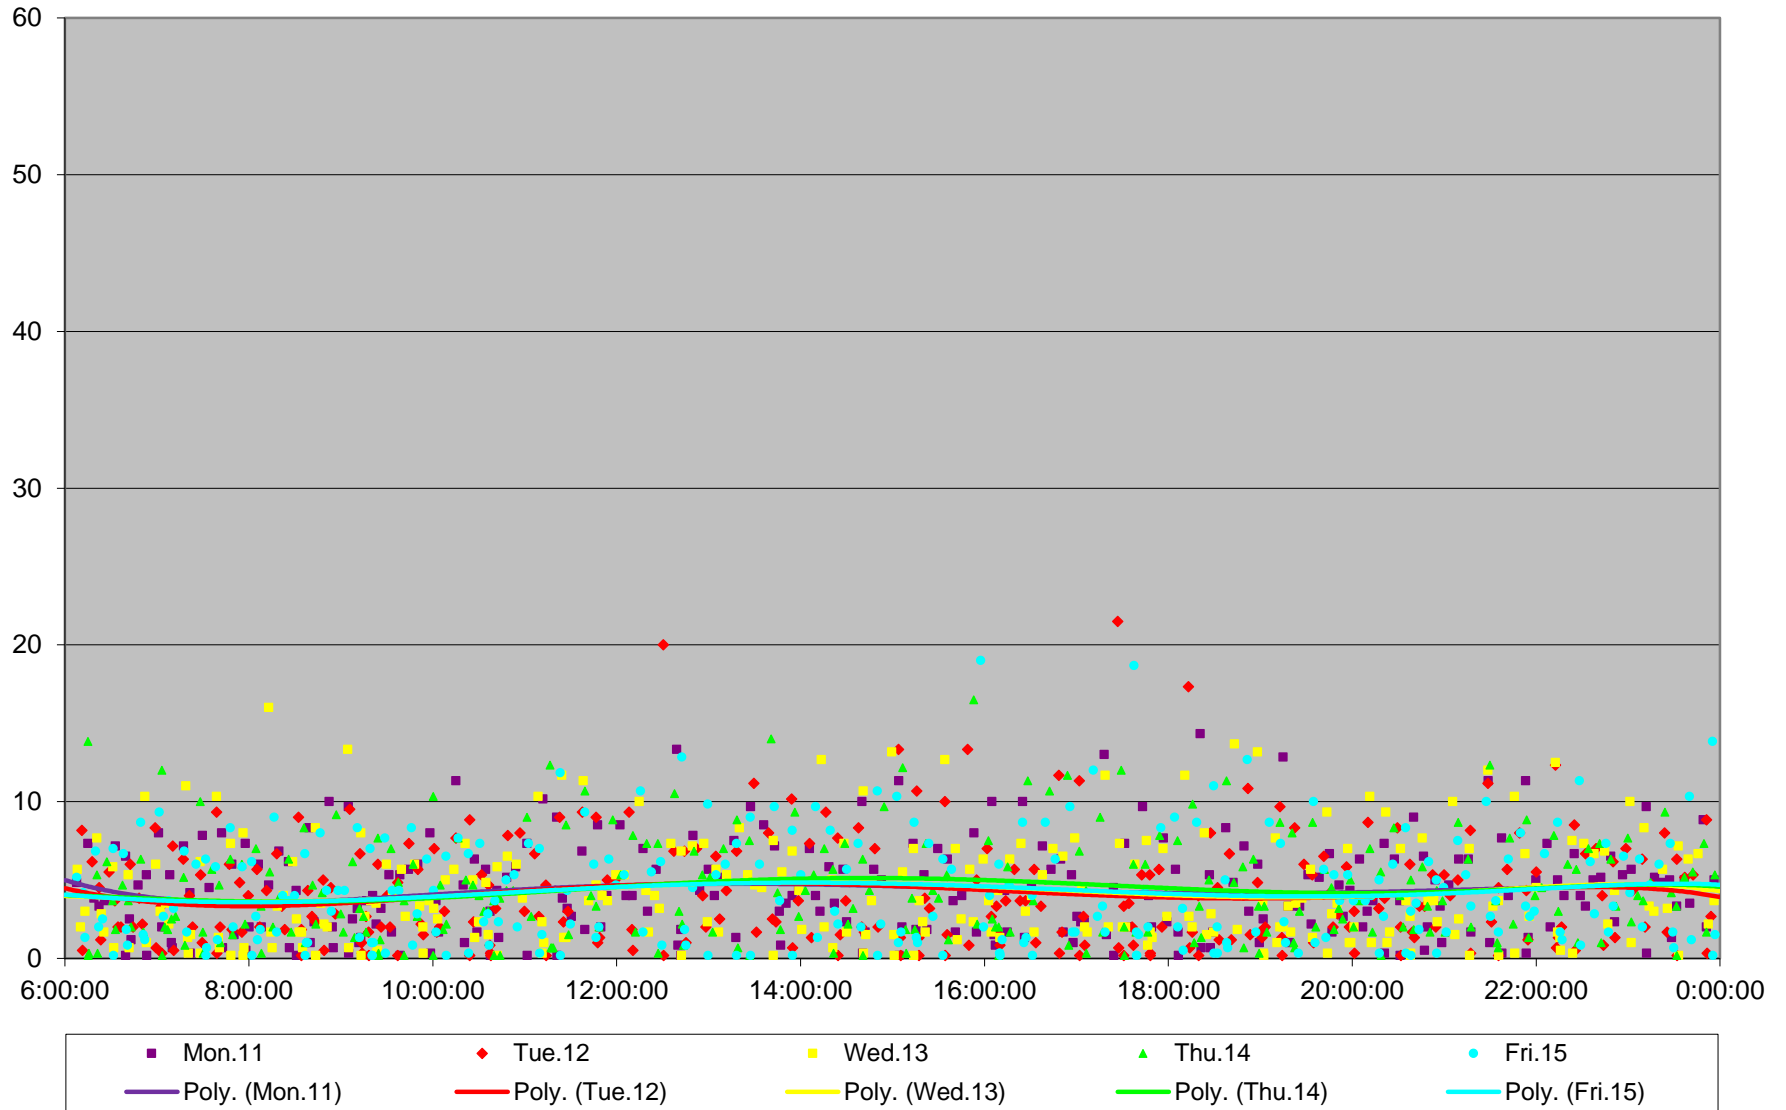

965 Wilson/Weston Rd N Headways at Dufferin St.. Westbound April 2016

965 Wilson/Weston Rd N Headways at Dufferin St.. Westbound April 2016

965 Wilson/Weston Rd N Headways at Dufferin St.. Westbound April 2016

965 Wilson/Weston Rd N Headways at Dufferin St.. Westbound April 2016

965 Wilson/Weston Rd N Headways at Dufferin St.. Westbound April 2016 Weekday Statistics

965 Wilson/Weston Rd N Headways at Dufferin St.. Westbound April 2016 Saturday Statistics

965 Wilson/Weston Rd N Headways at Dufferin St.. Westbound April 2016 Sunday Statistics