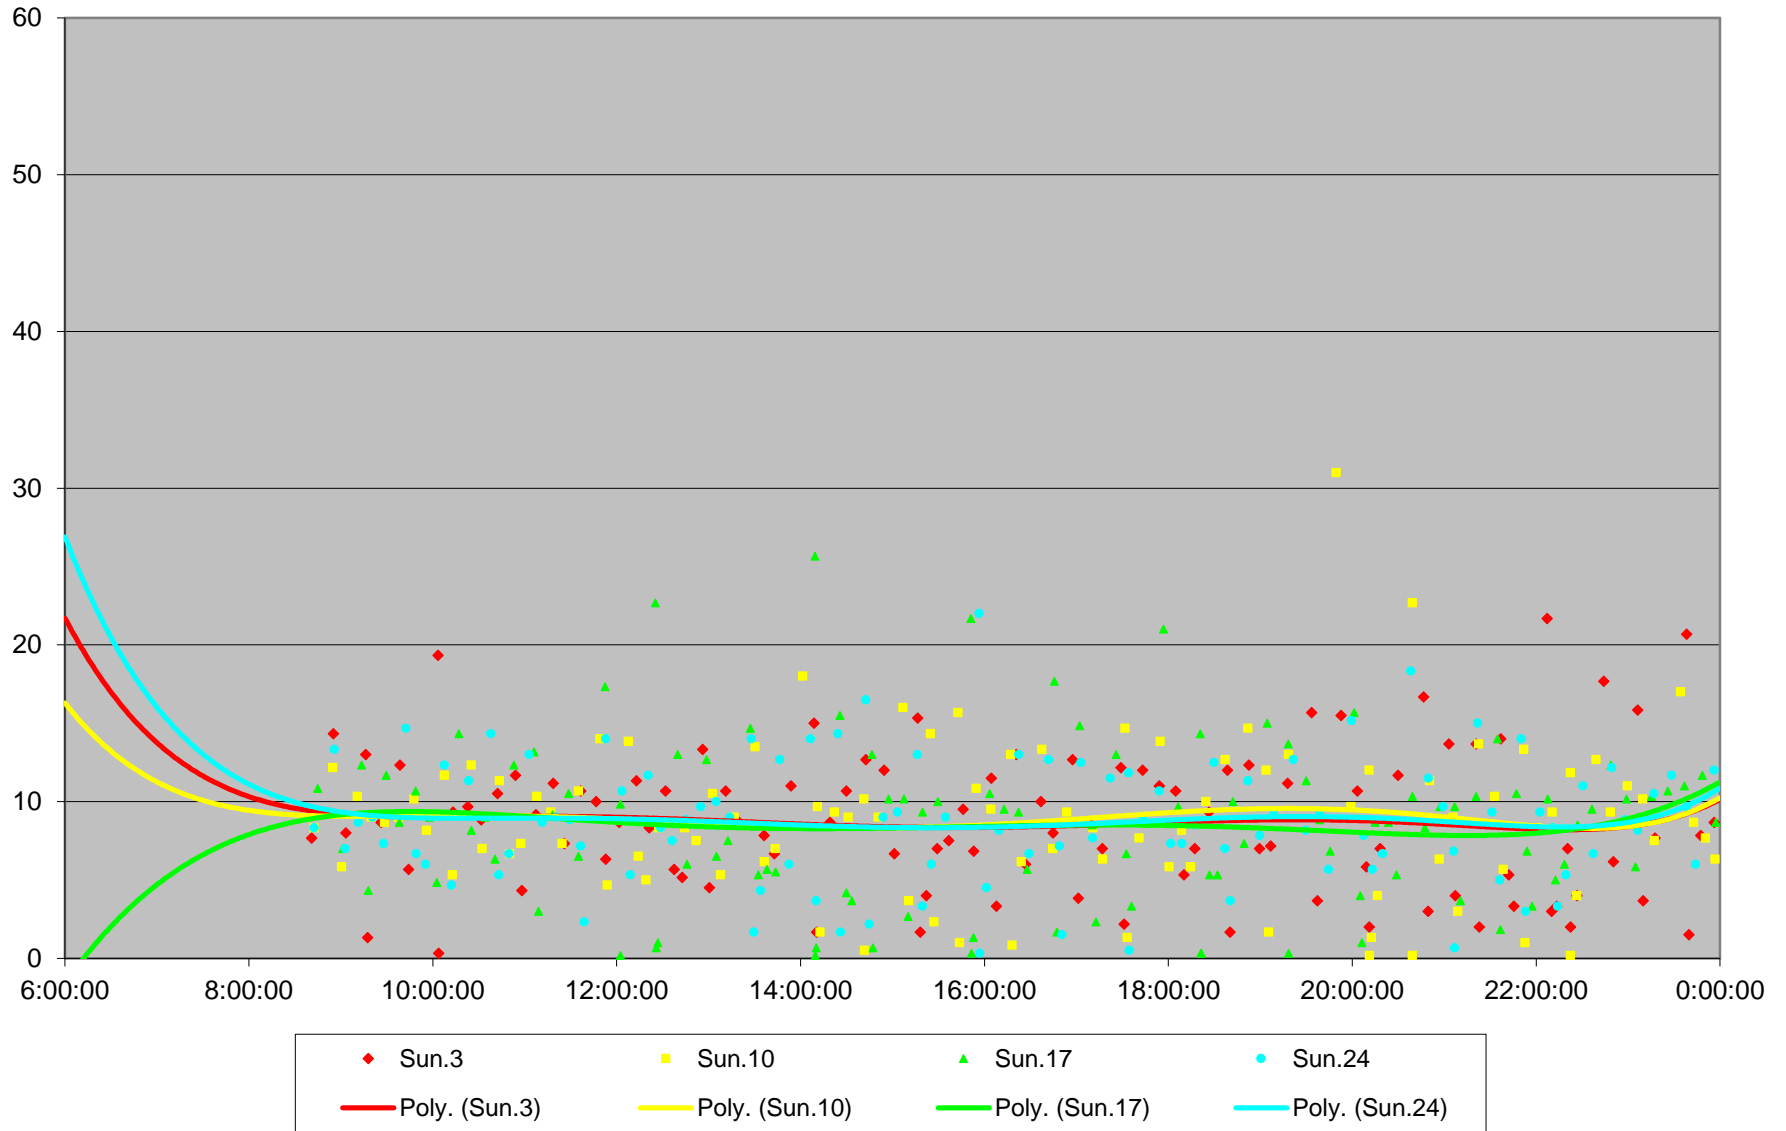

165 Weston Road North Headways at Dufferin St.. Westbound April 2016 Weekday Statistics

165 Weston Road North Headways at Dufferin St.. Westbound April 2016