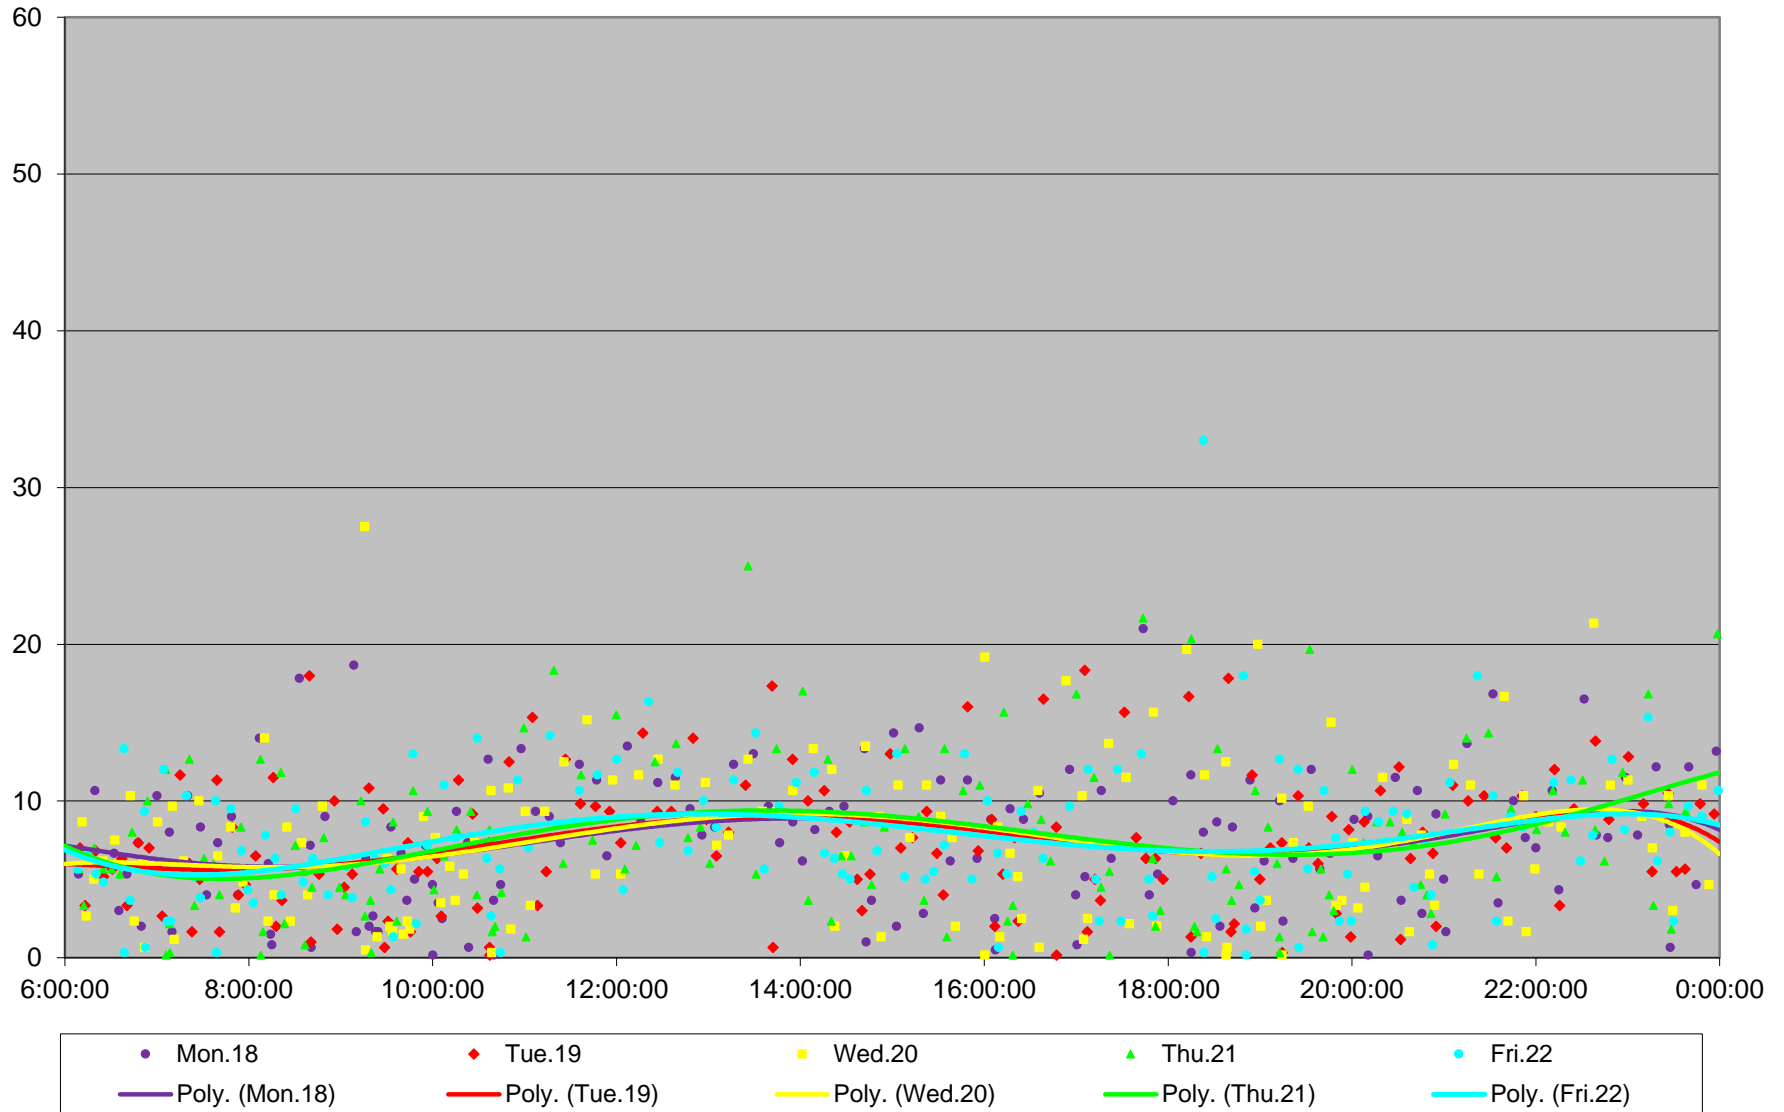

165 Weston Road North Headways at Dufferin St.. Westbound April 2016

165 Weston Road North Headways at Dufferin St.. Westbound April 2016

165 Weston Road North Headways at Dufferin St.. Westbound April 2016

165 Weston Road North Headways at Dufferin St.. Westbound April 2016 Sunday Statistics