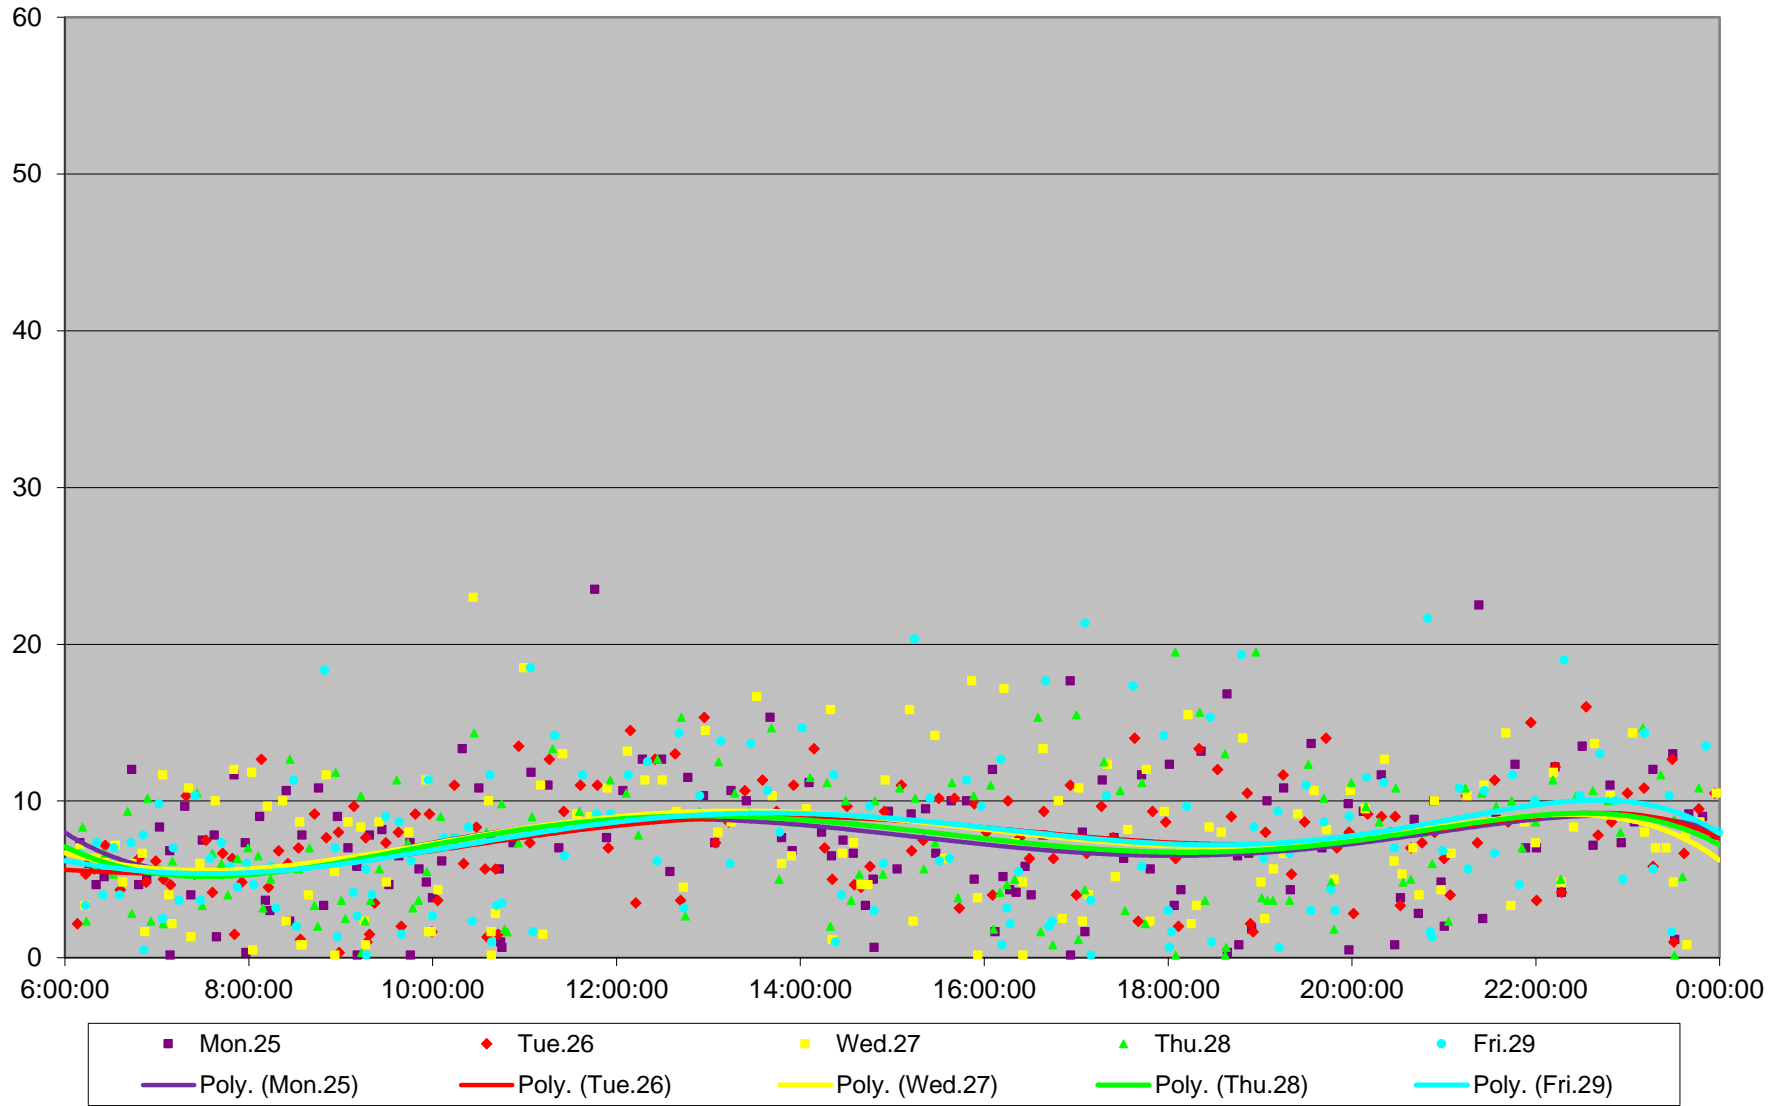

165 Weston Road North Headways at Dufferin St.. Westbound April 2016