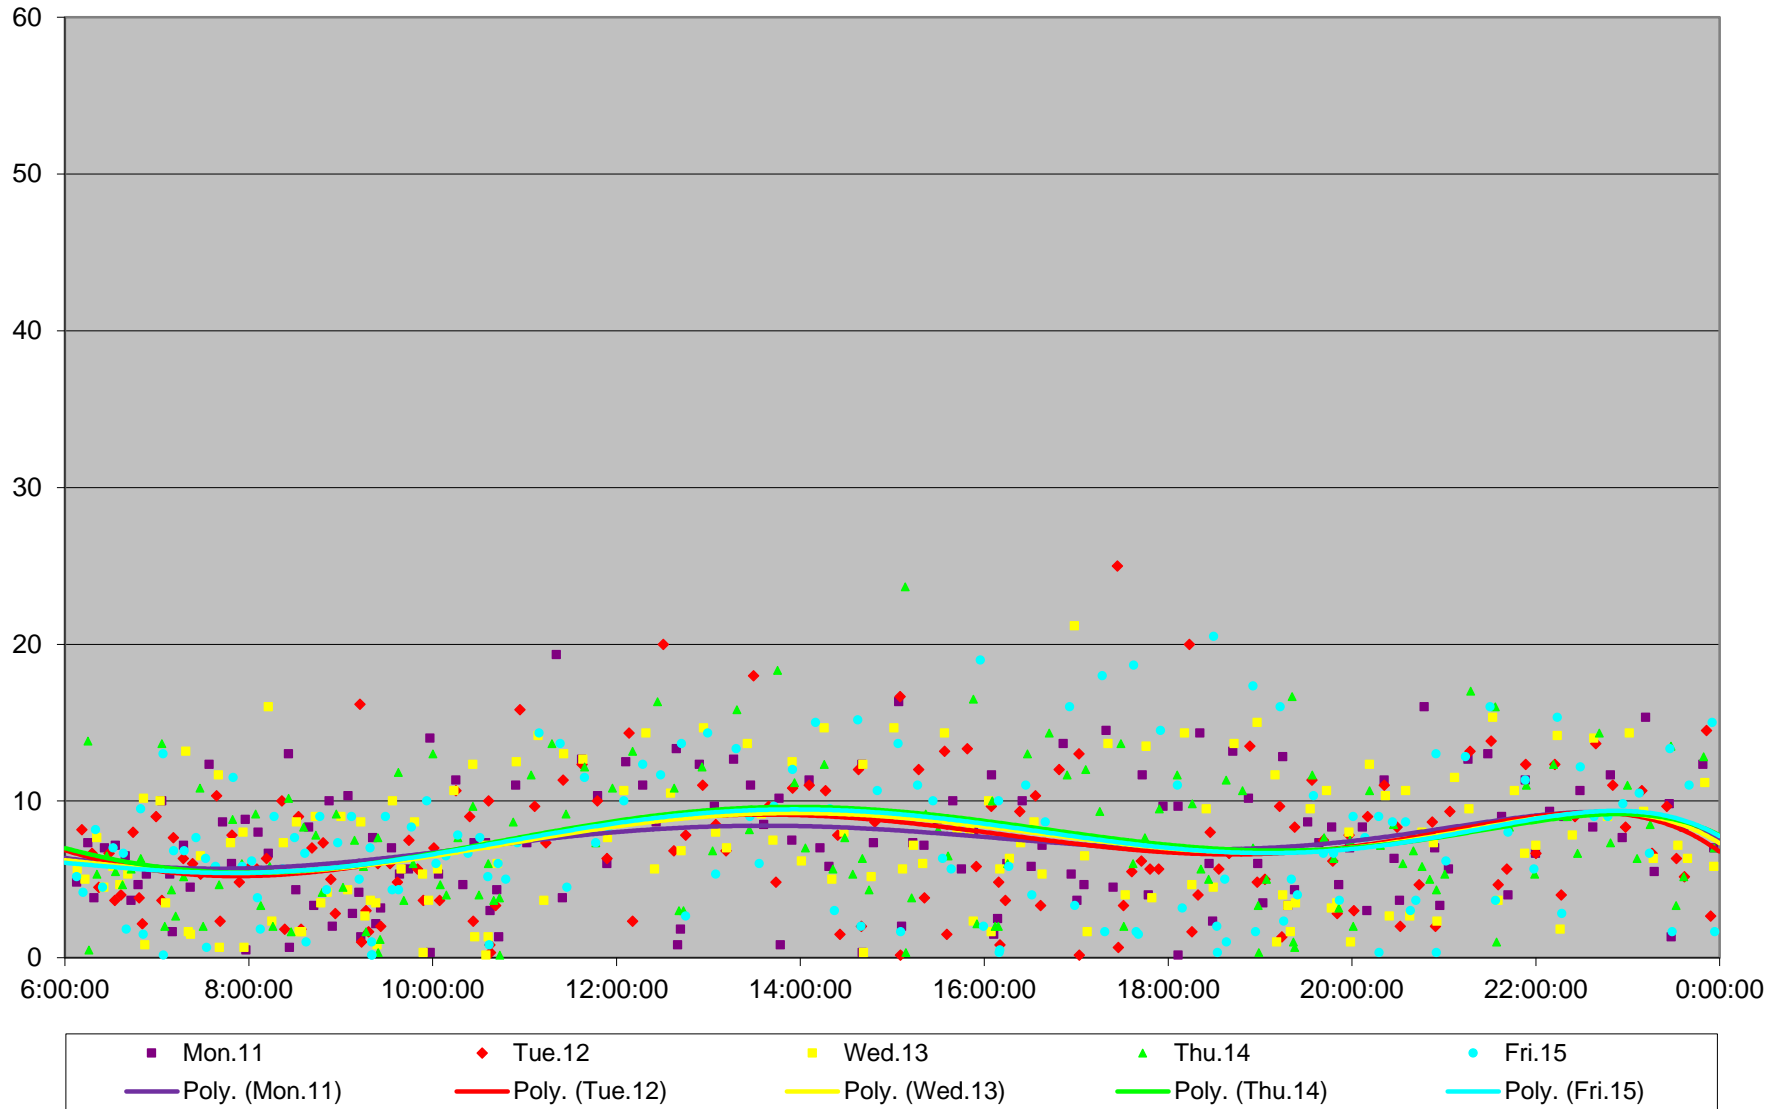

165 Weston Road North Headways at Dufferin St.. Westbound April 2016