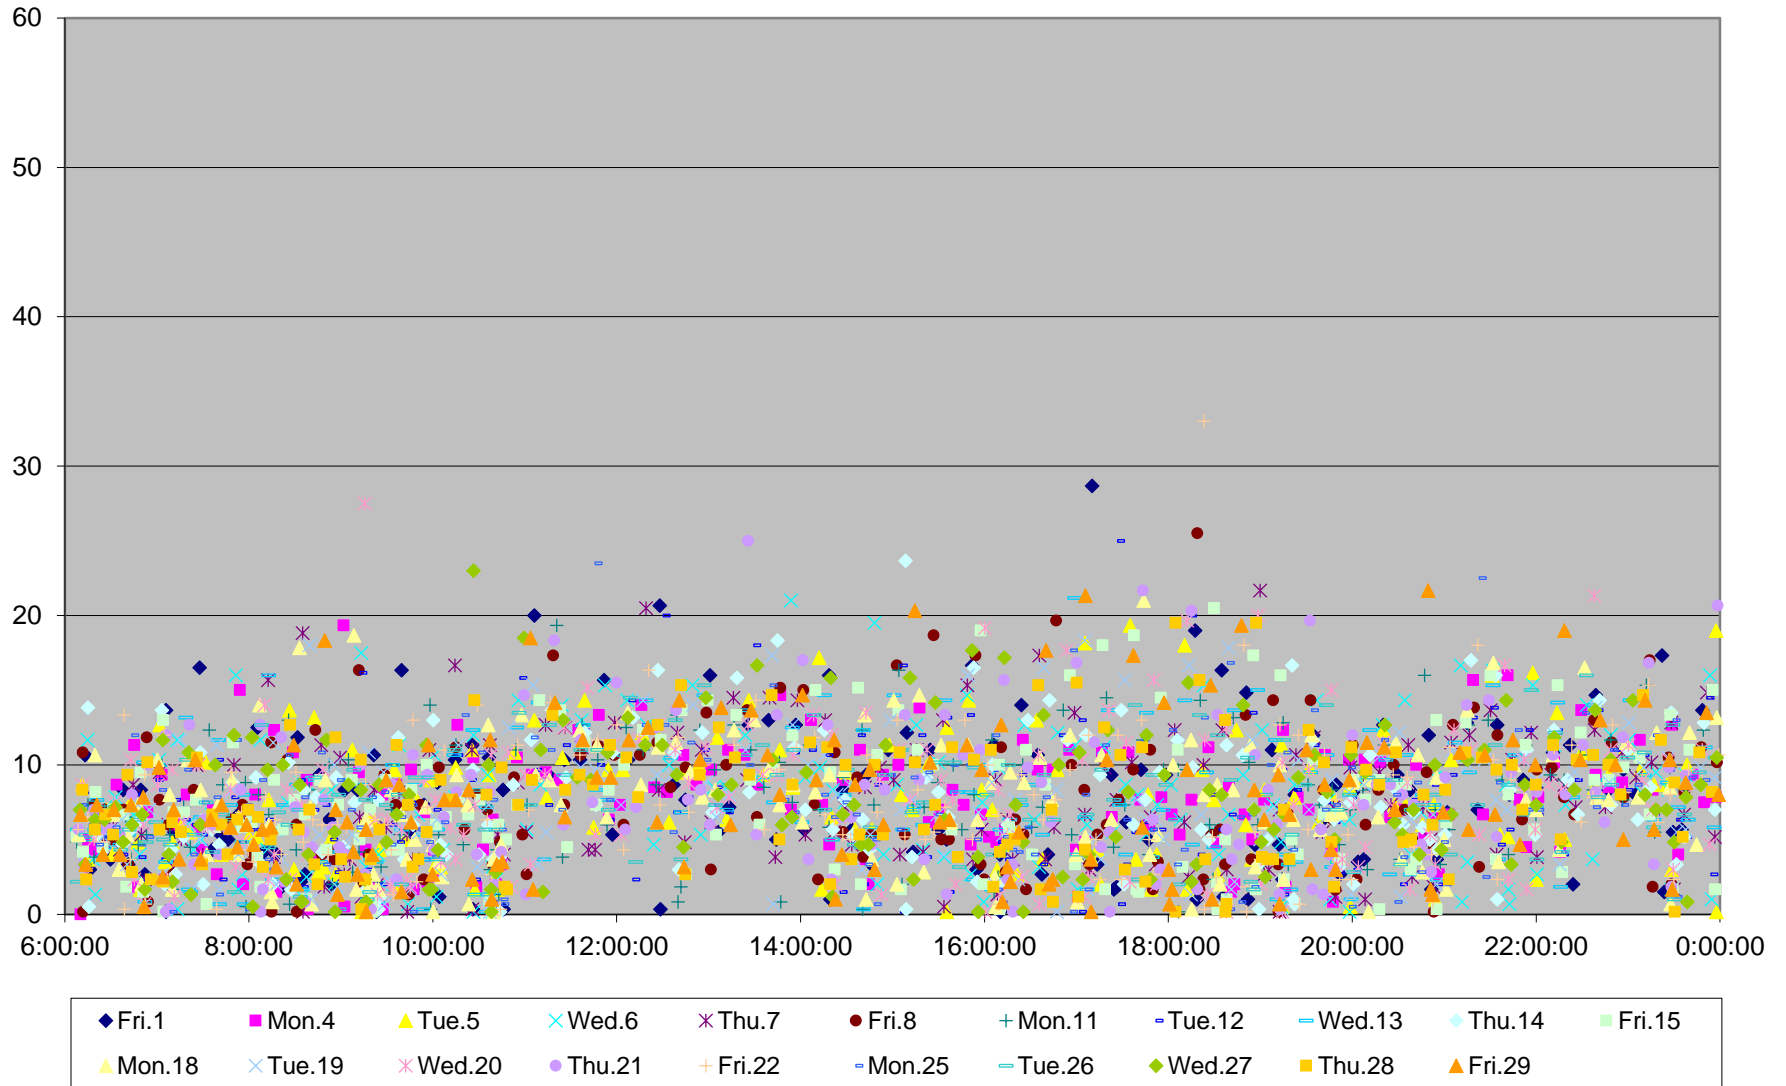

165 Weston Road North Headways at Dufferin St.. Westbound April 2016