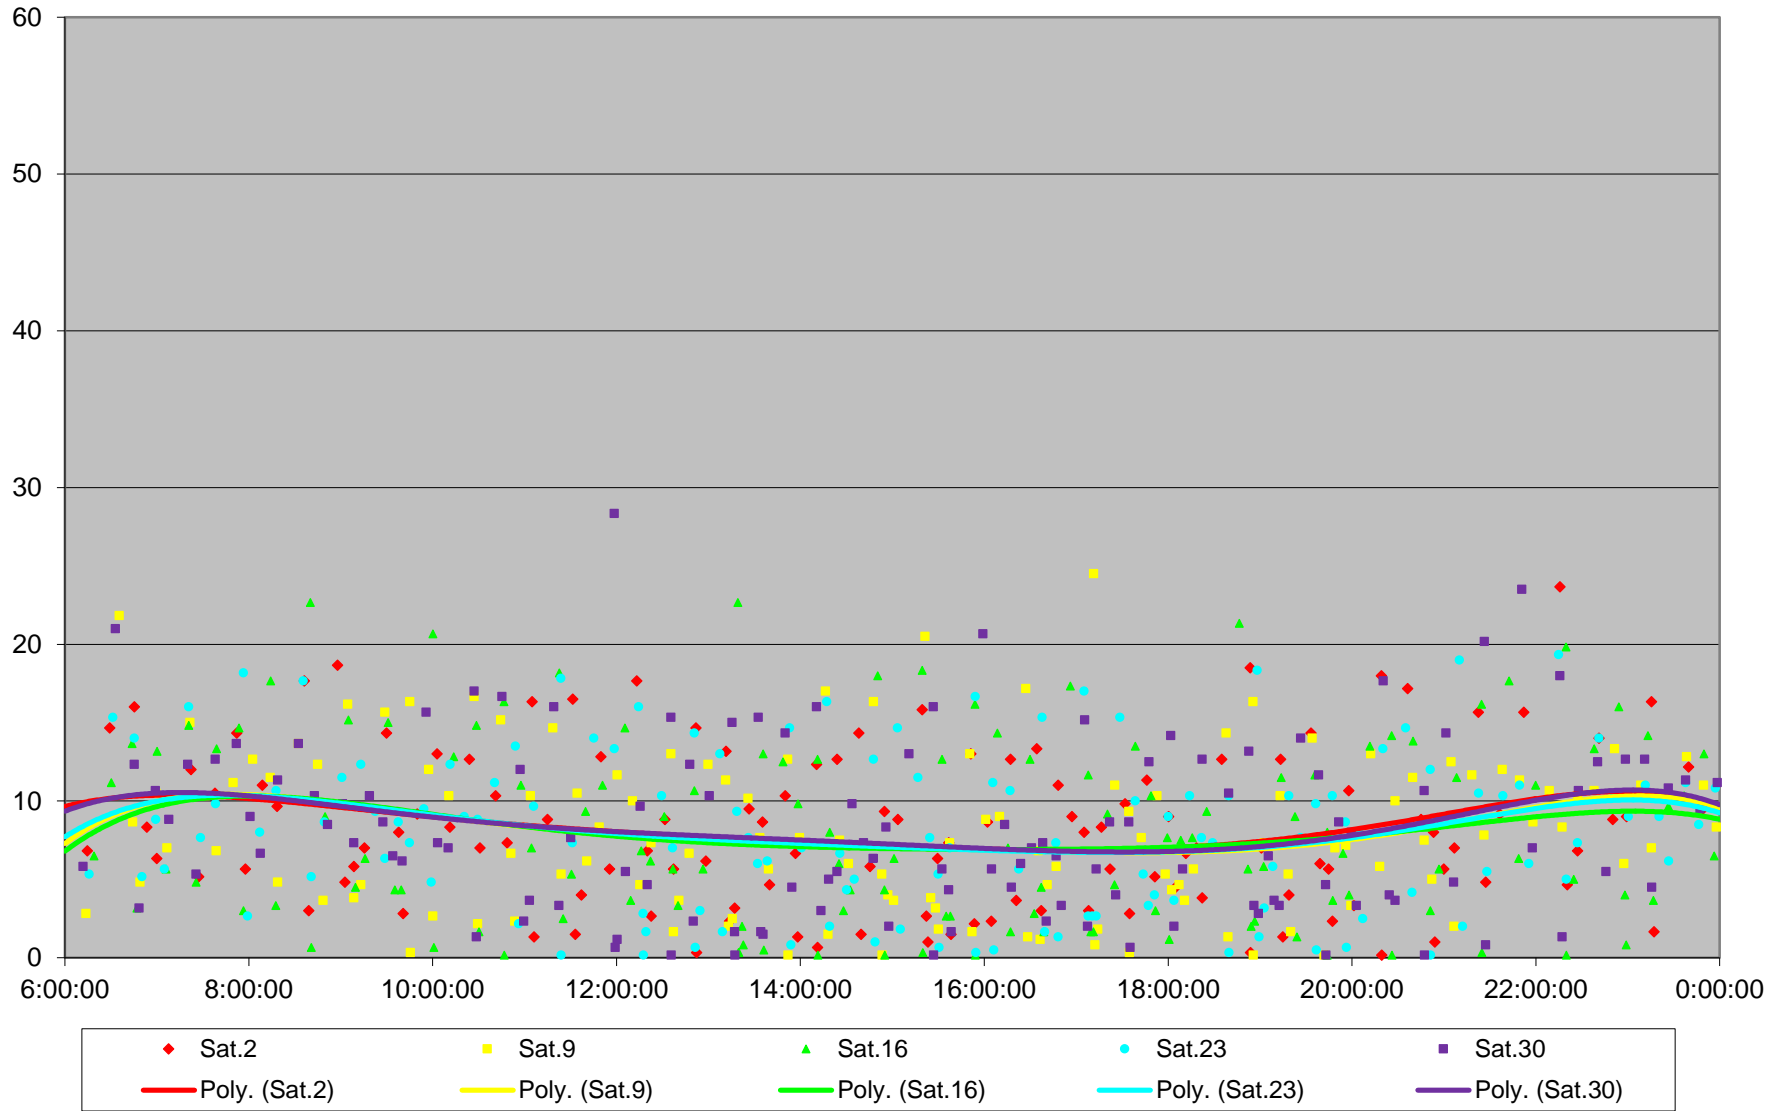

165 Weston Road North Headways at Dufferin St.. Westbound April 2016