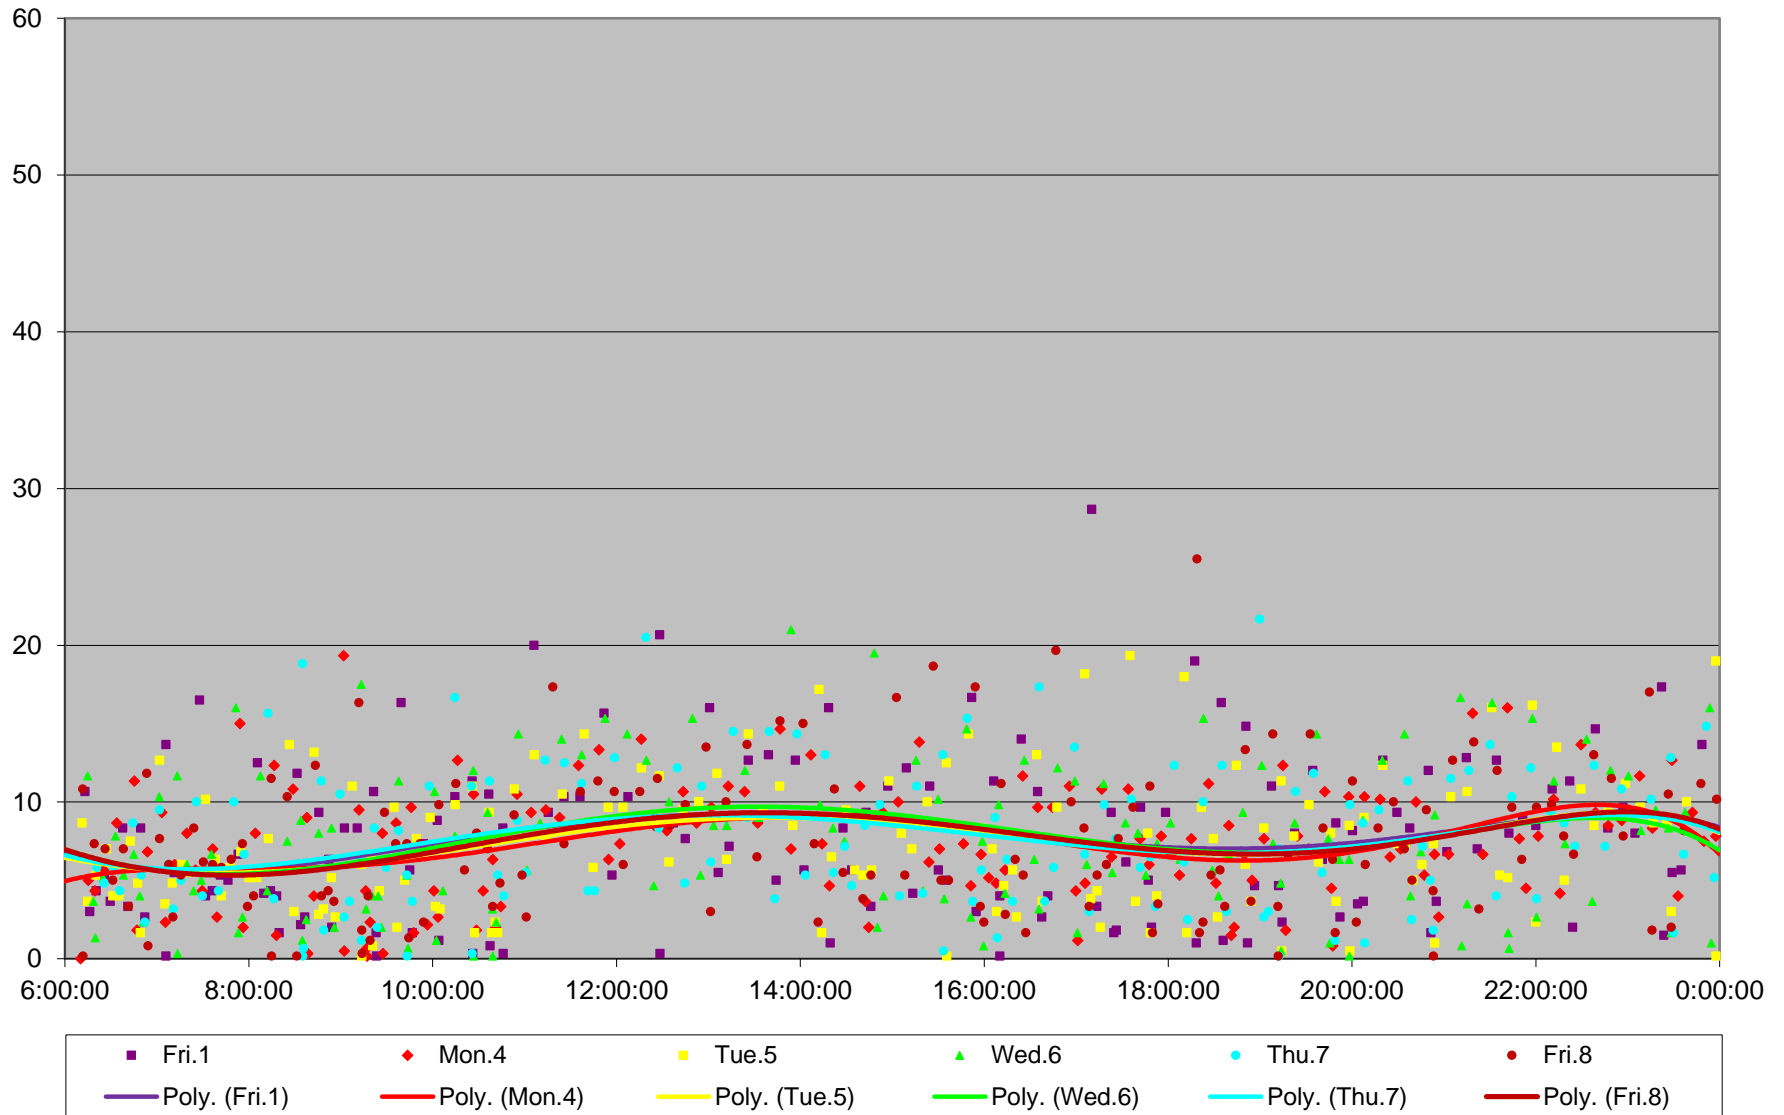

165 Weston Road North Headways at Dufferin St.. Westbound April 2016