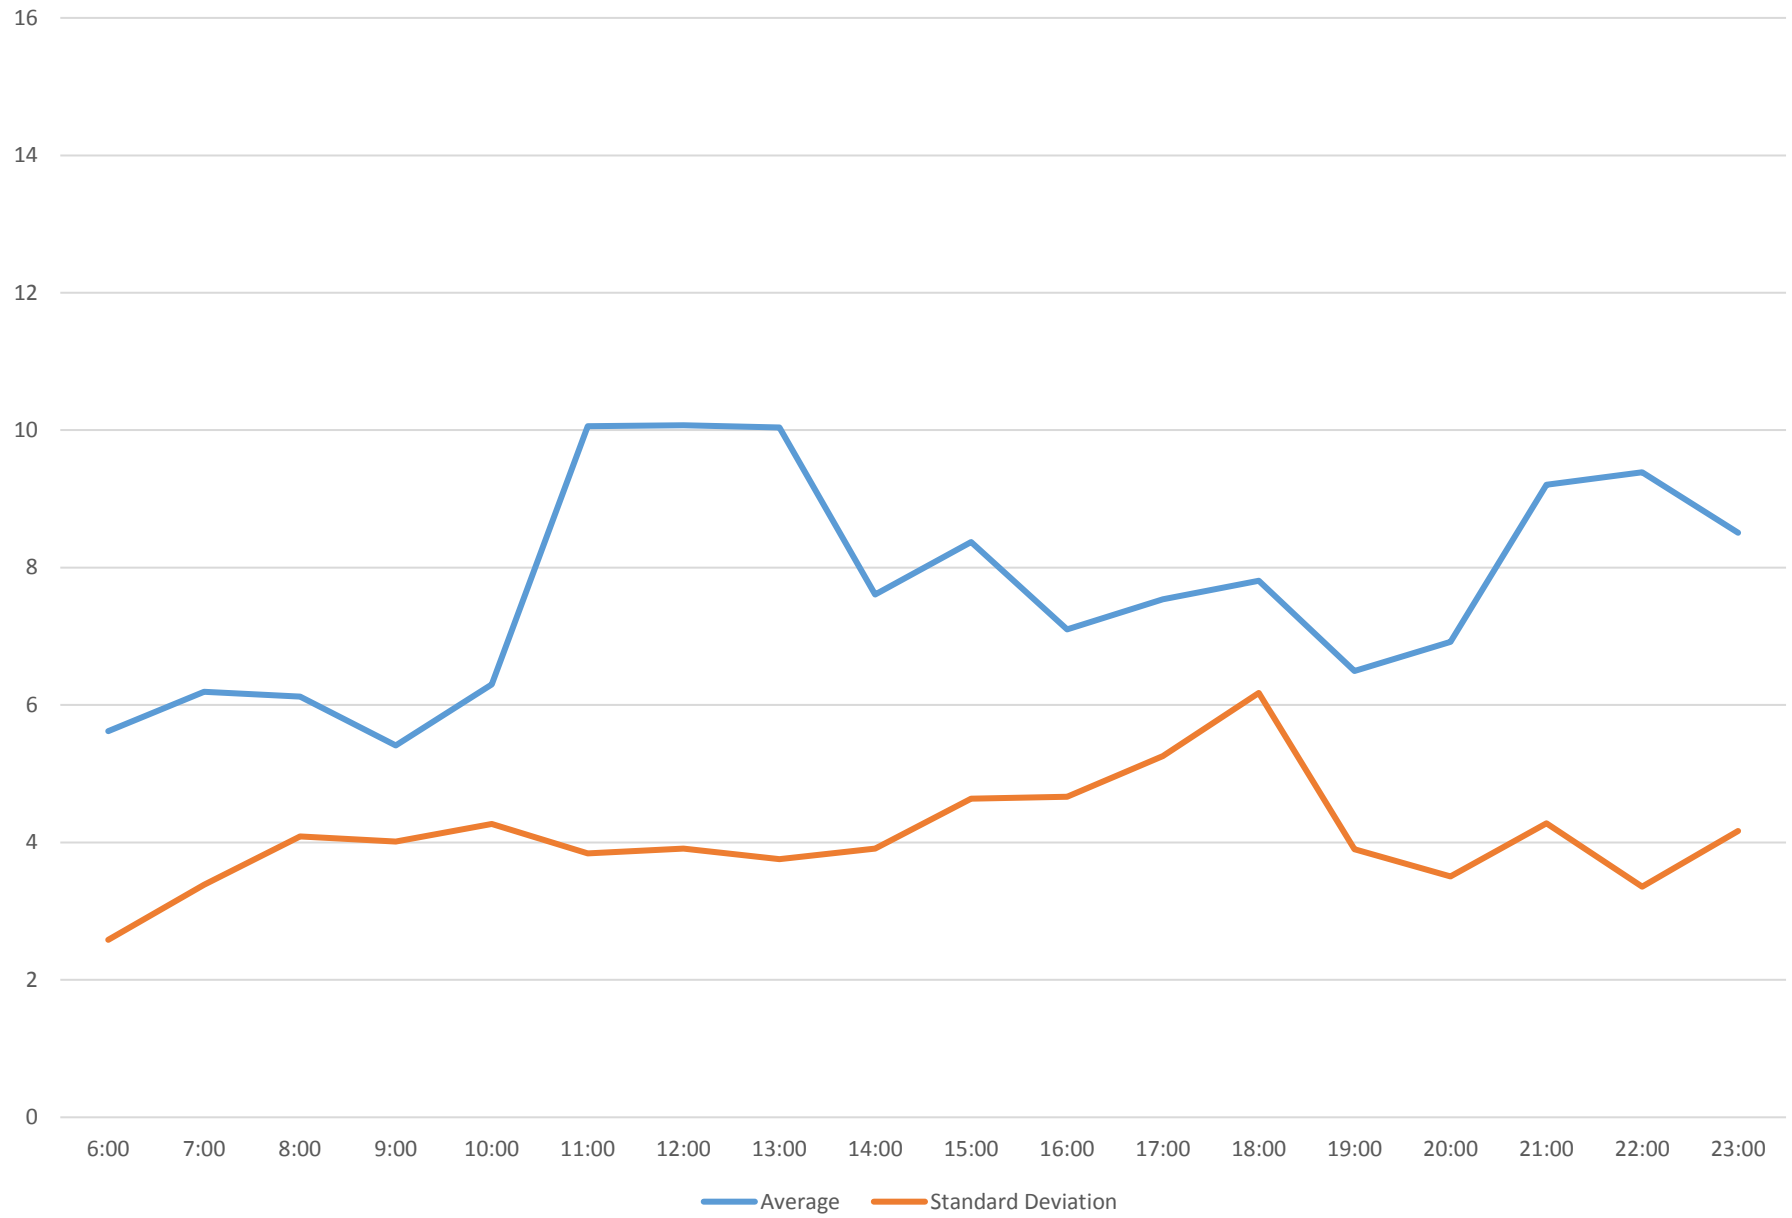

165 Weston Road North Headways at Dufferin St.. Westbound April 2016

165 Weston Road North Headways at Dufferin St.. Westbound April 2016

165 Weston Road North Headways at Dufferin St.. Westbound April 2016

165 Weston Road North Headways at Dufferin St.. Westbound April 2016

165 Weston Road North Headways at Dufferin St.. Westbound April 2016 Weekday Statistics

165 Weston Road North Headways at Dufferin St.. Westbound April 2016 Saturday Statistics

165 Weston Road North Headways at Dufferin St.. Westbound April 2016 Sunday Statistics