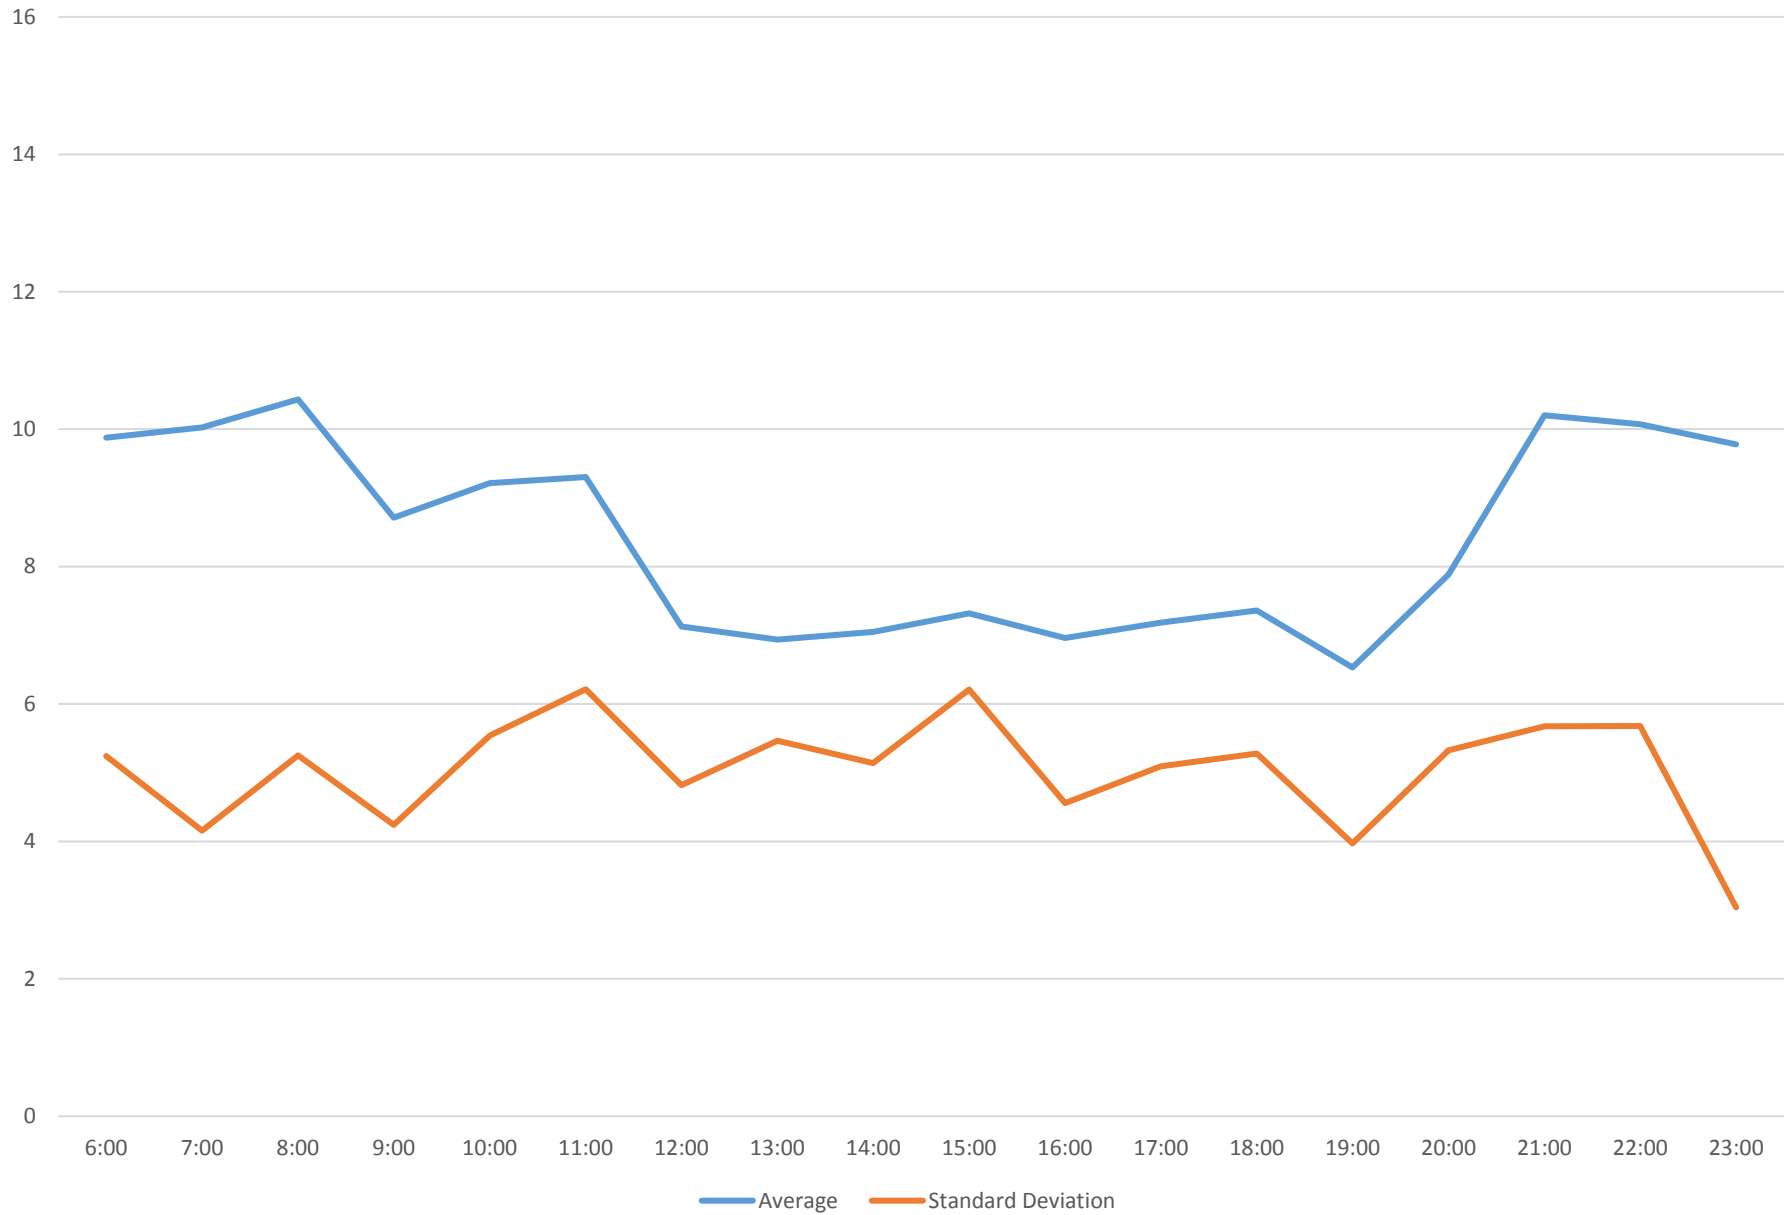

165 Weston Road North Headways at Dufferin St.. Westbound April 2016

165 Weston Road North Headways at Dufferin St.. Westbound April 2016 Weekday Statistics

165 Weston Road North Headways at Dufferin St.. Westbound April 2016 Saturday Statistics

165 Weston Road North Headways at Dufferin St.. Westbound April 2016 Sunday Statistics