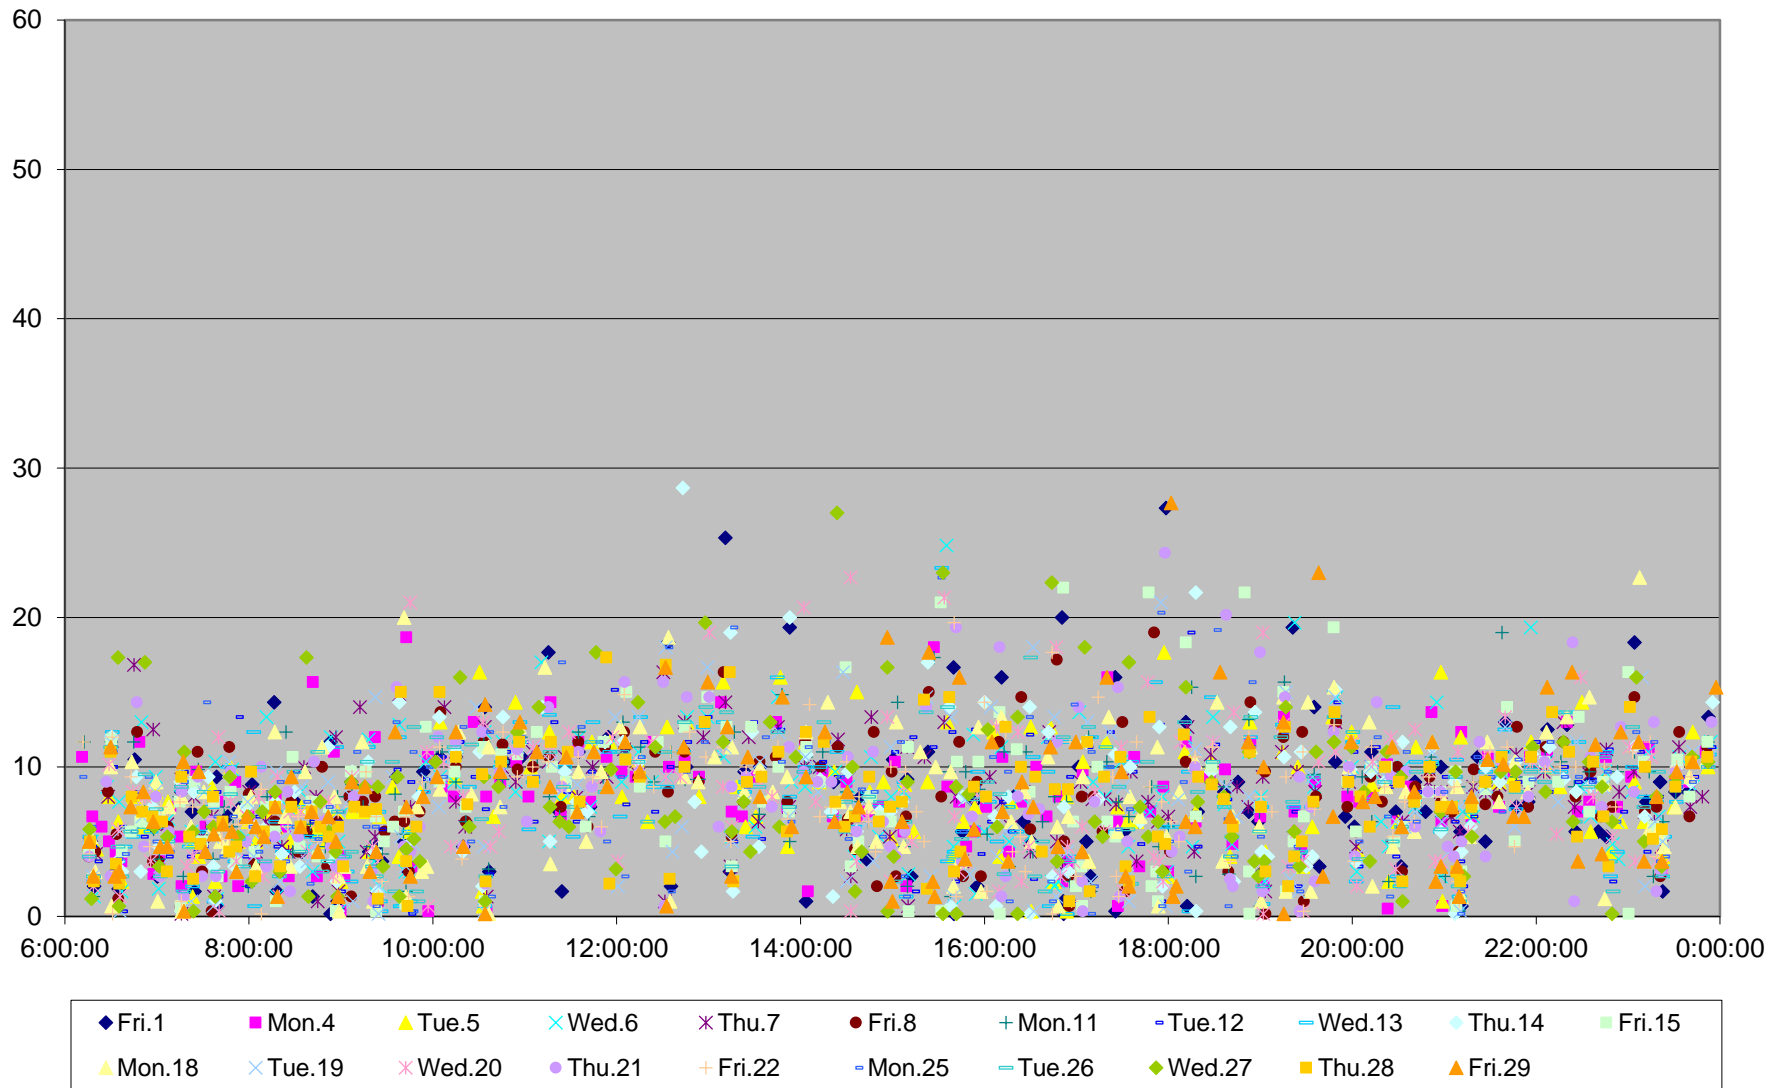

165 Weston Road North Headways at S of Ormont Southbound April 2016