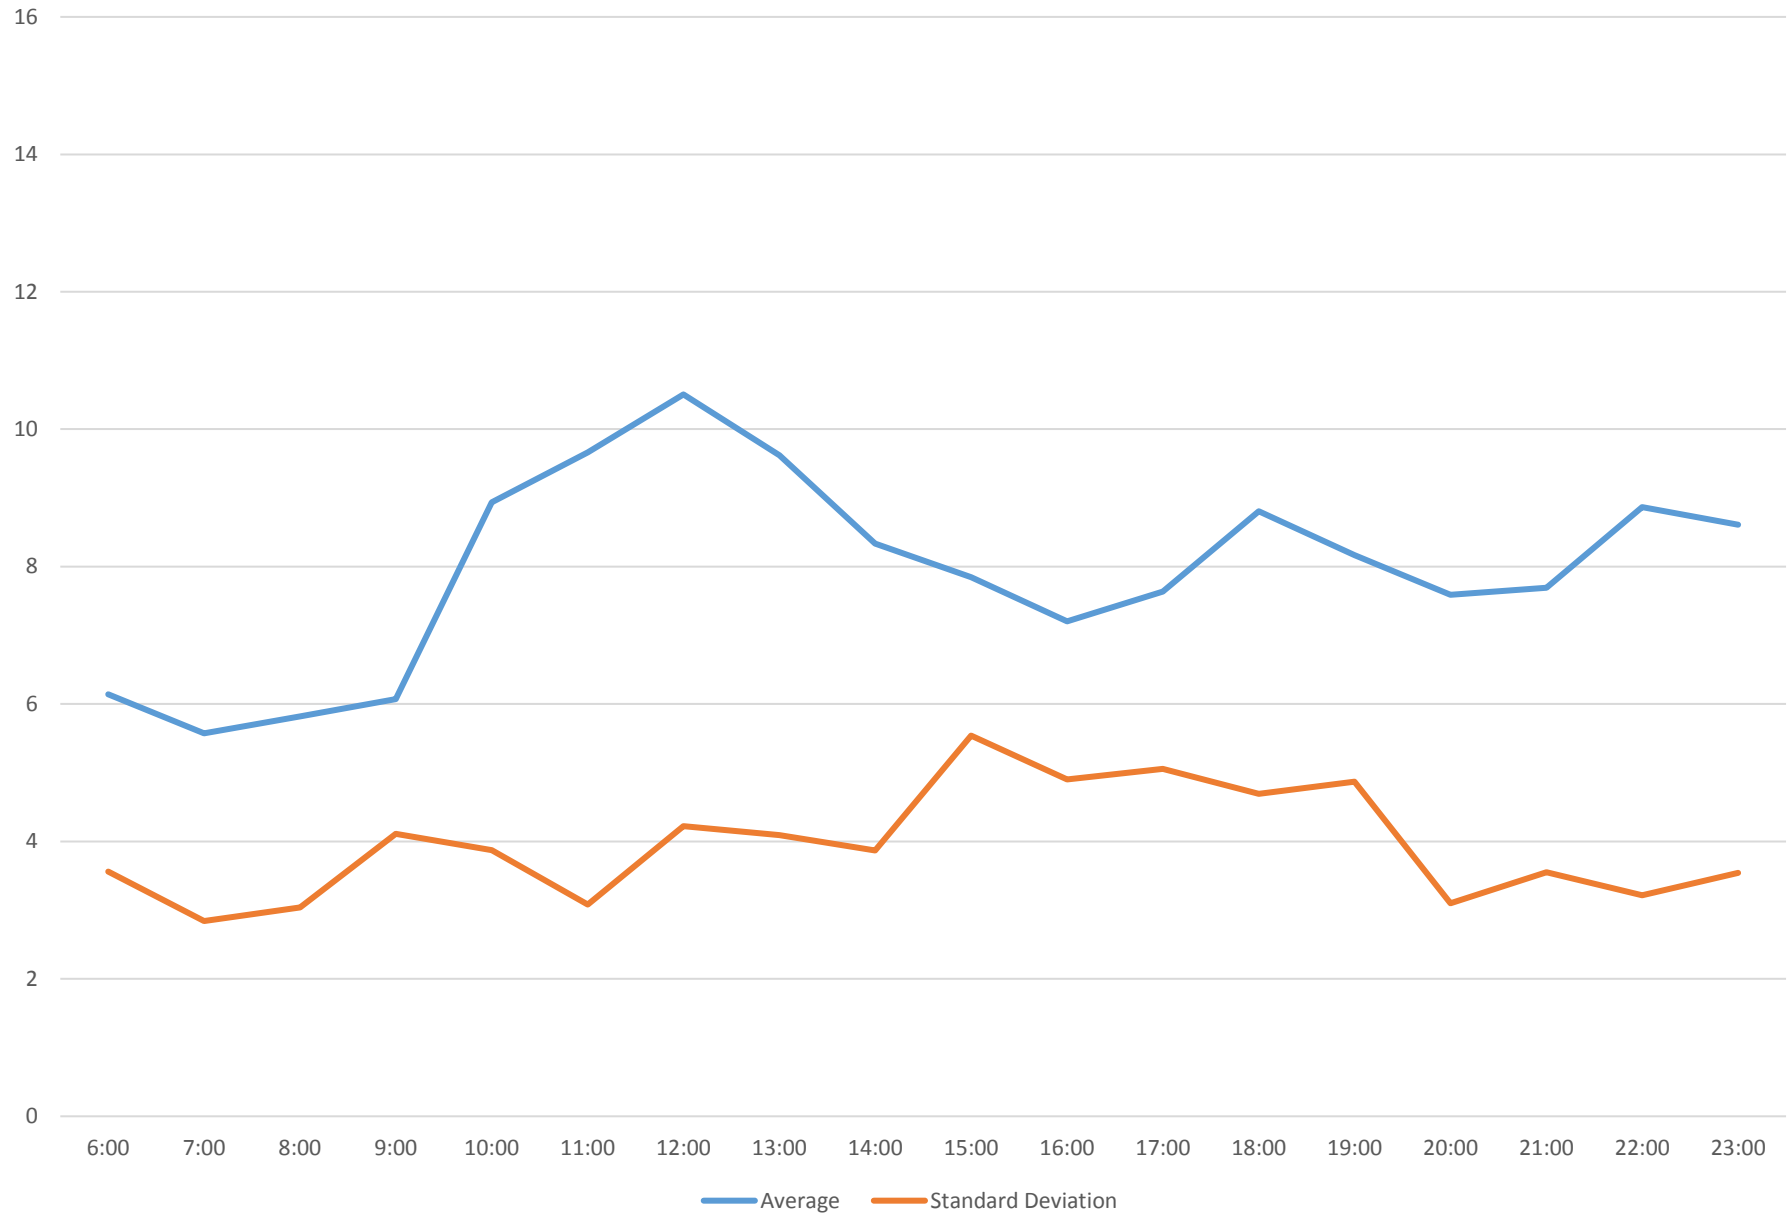

165 Weston Road North Headways at S of Ormont Southbound April 2016 Saturday Statistics

165 Weston Road North Headways at S of Ormont Southbound April 2016 Weekday Statistics