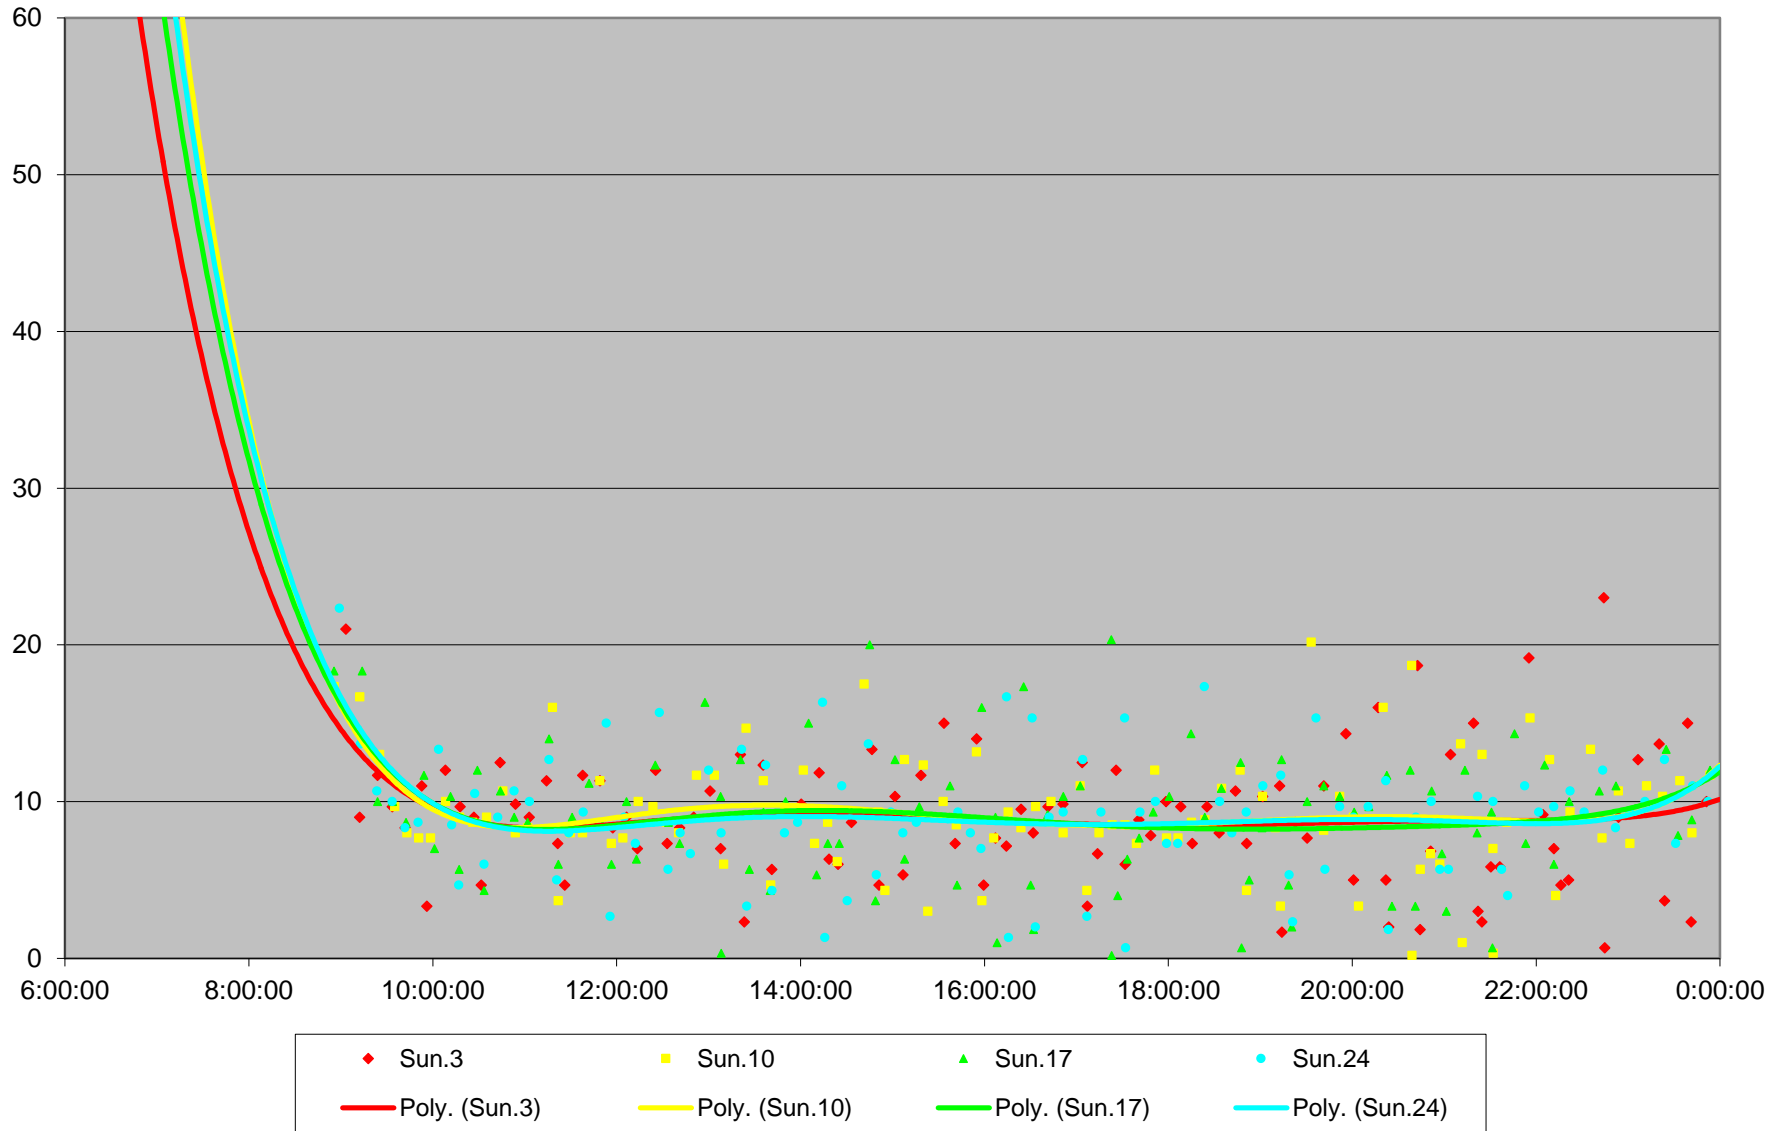

165 Weston Road North Headways at S of Ormont Southbound April 2016 Weekday Statistics

165 Weston Road North Headways at S of Ormont Southbound April 2016