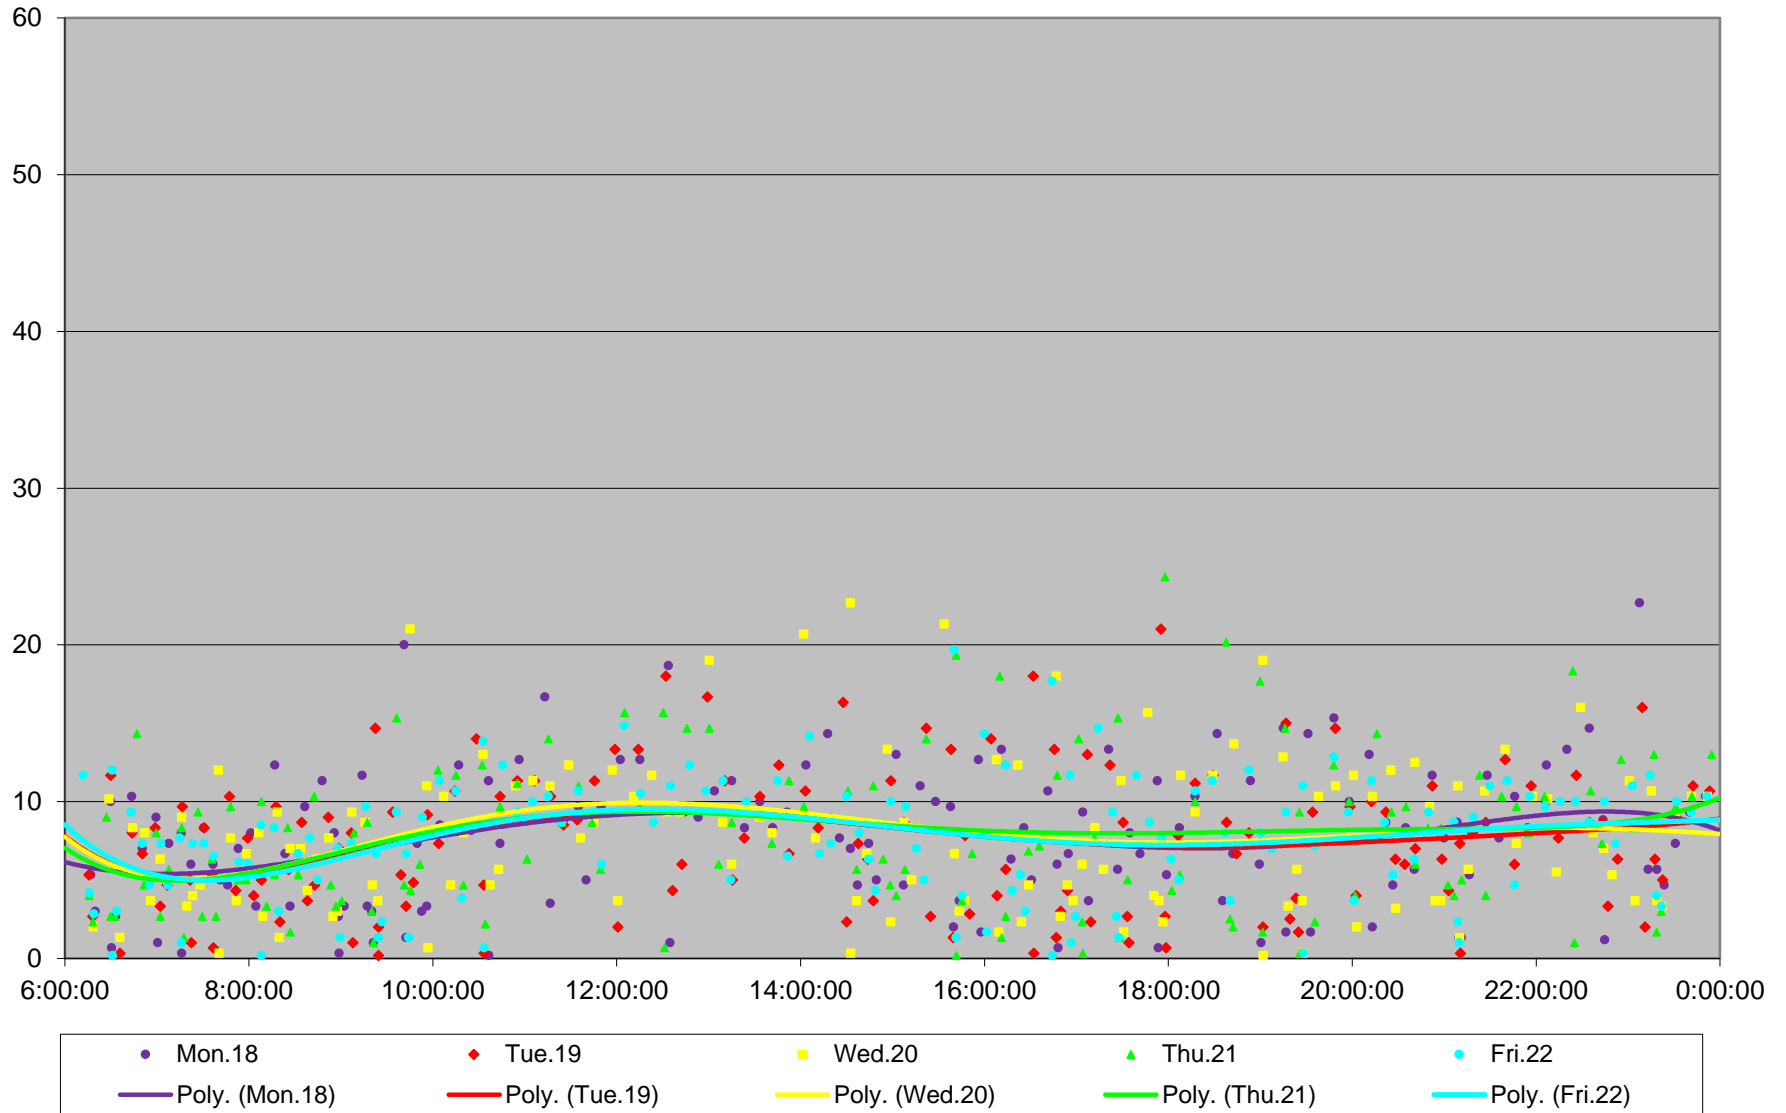

165 Weston Road North Headways at S of Ormont Southbound April 2016