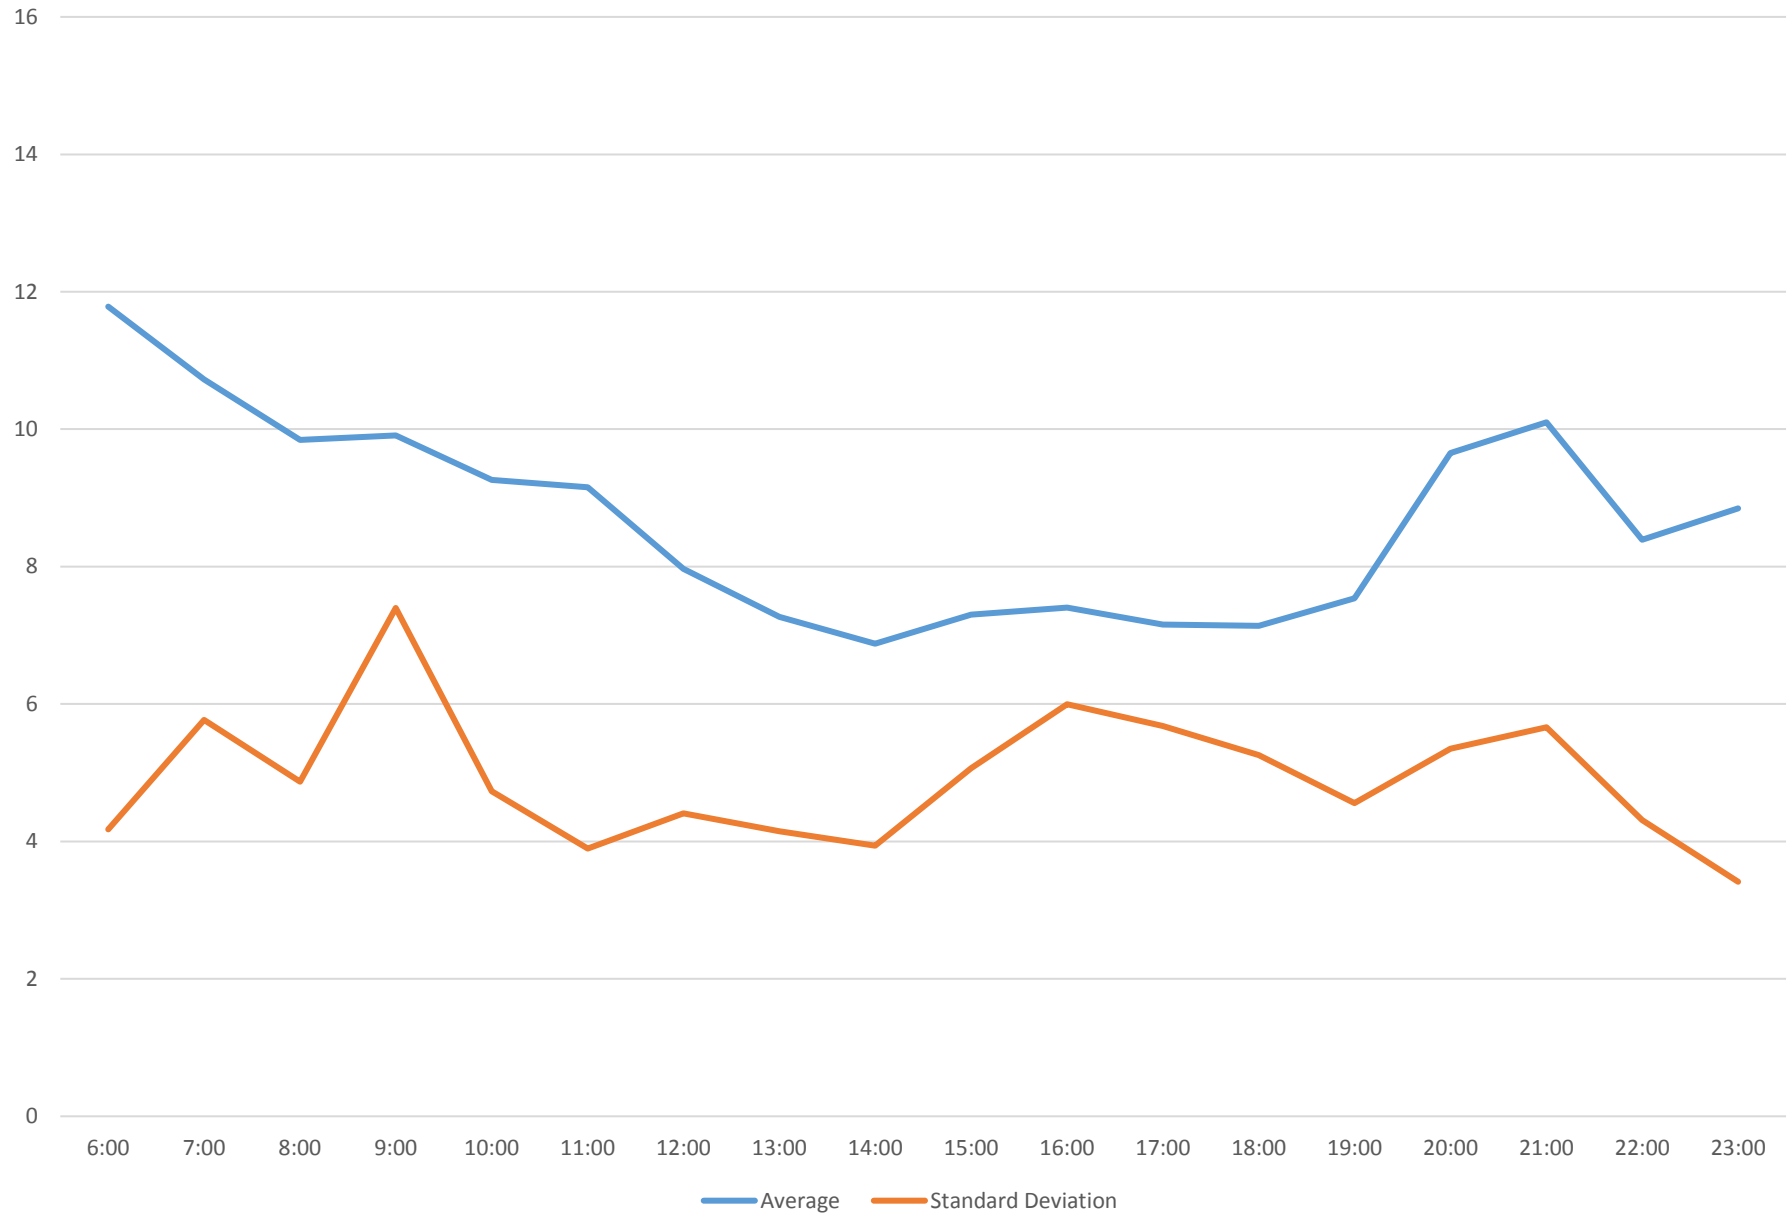

### 165 Weston Road North Headways at S of Ormont Southbound April 2016

165 Weston Road North Headways at S of Ormont Southbound April 2016 Weekday Statistics

165 Weston Road North Headways at S of Ormont Southbound April 2016 Saturday Statistics