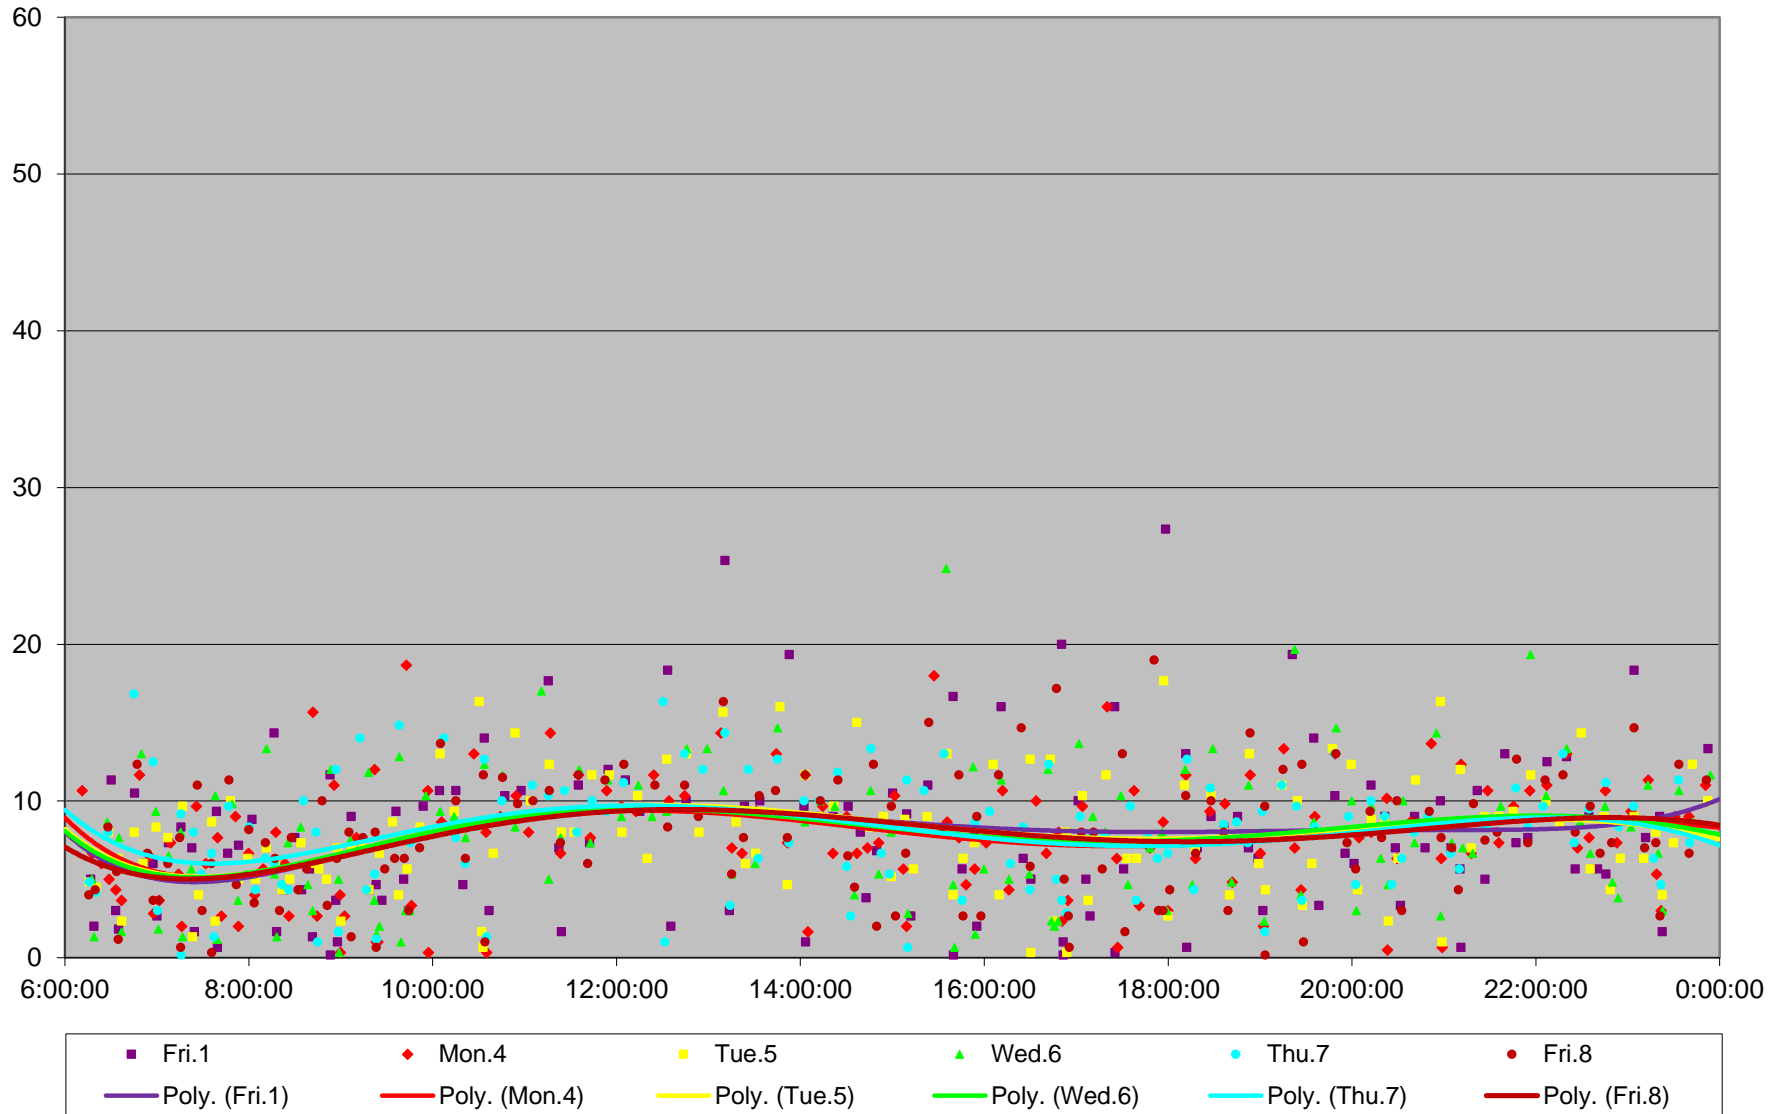

### 165 Weston Road North Headways at S of Ormont Southbound April 2016