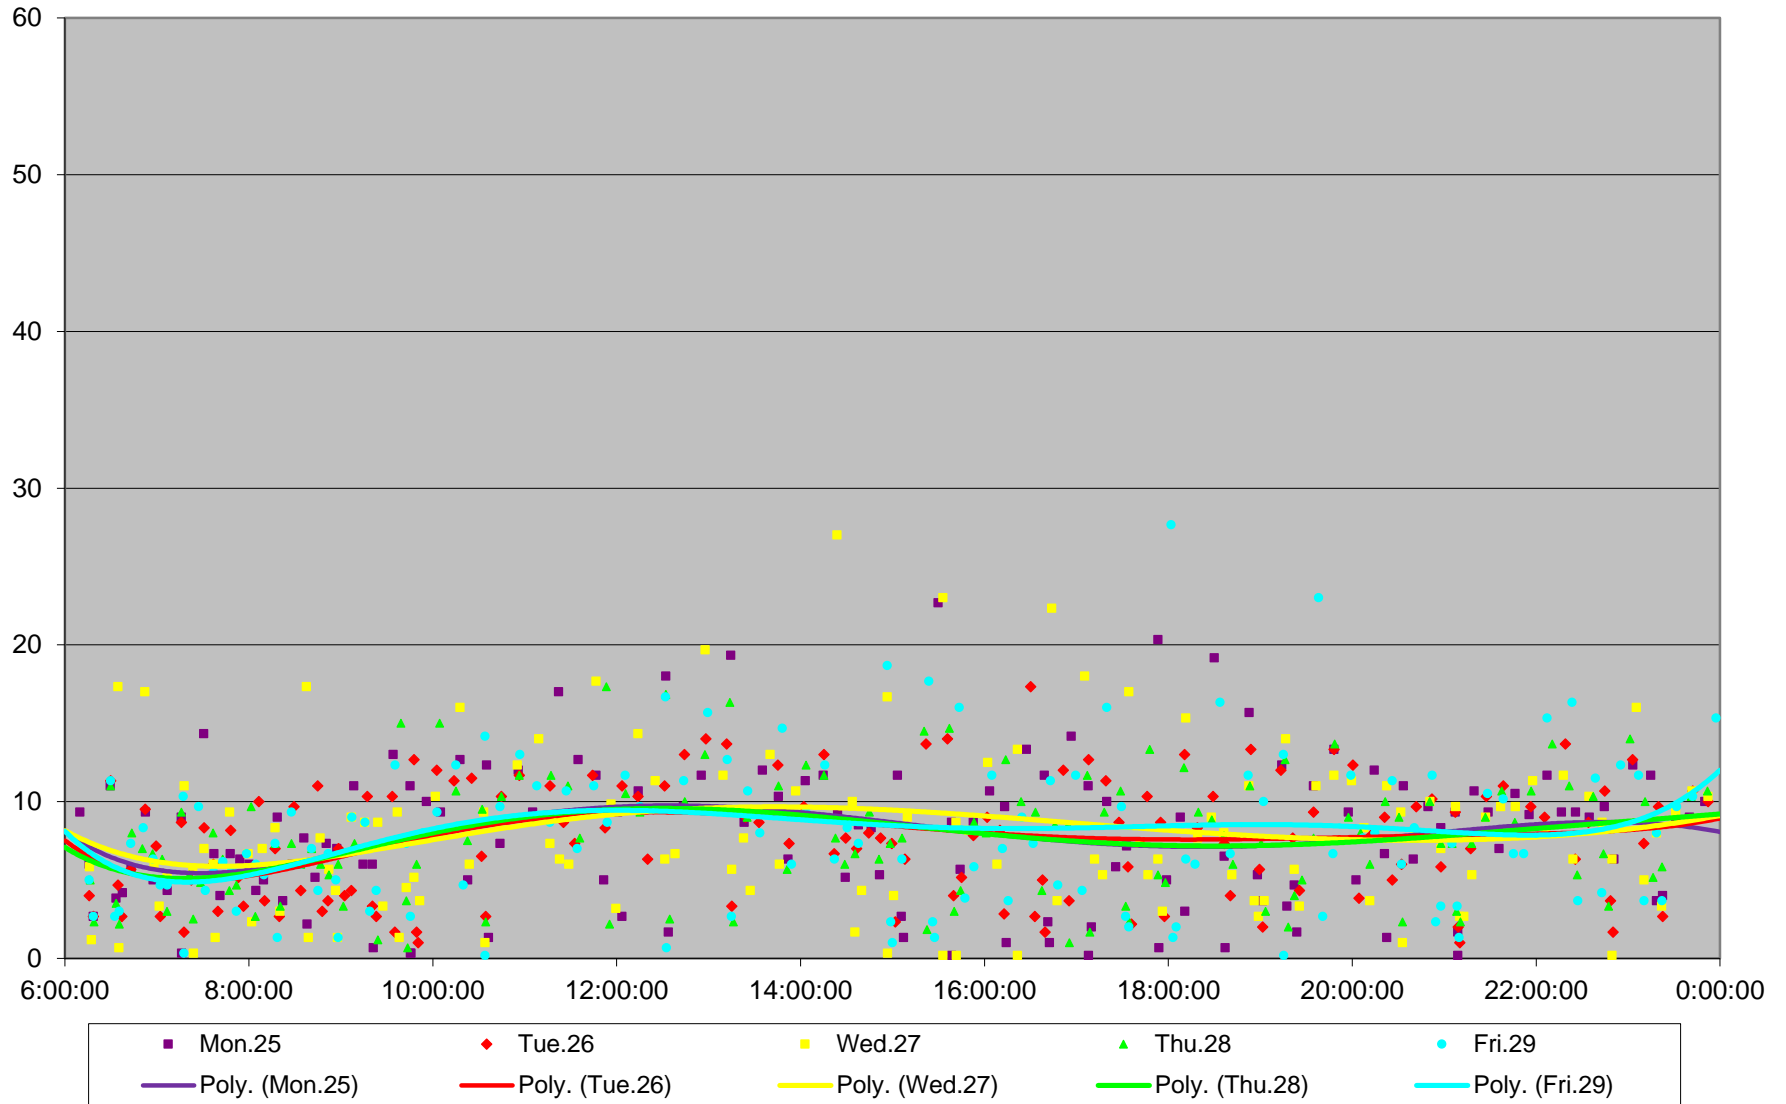

165 Weston Road North Headways at S of Ormont Southbound April 2016