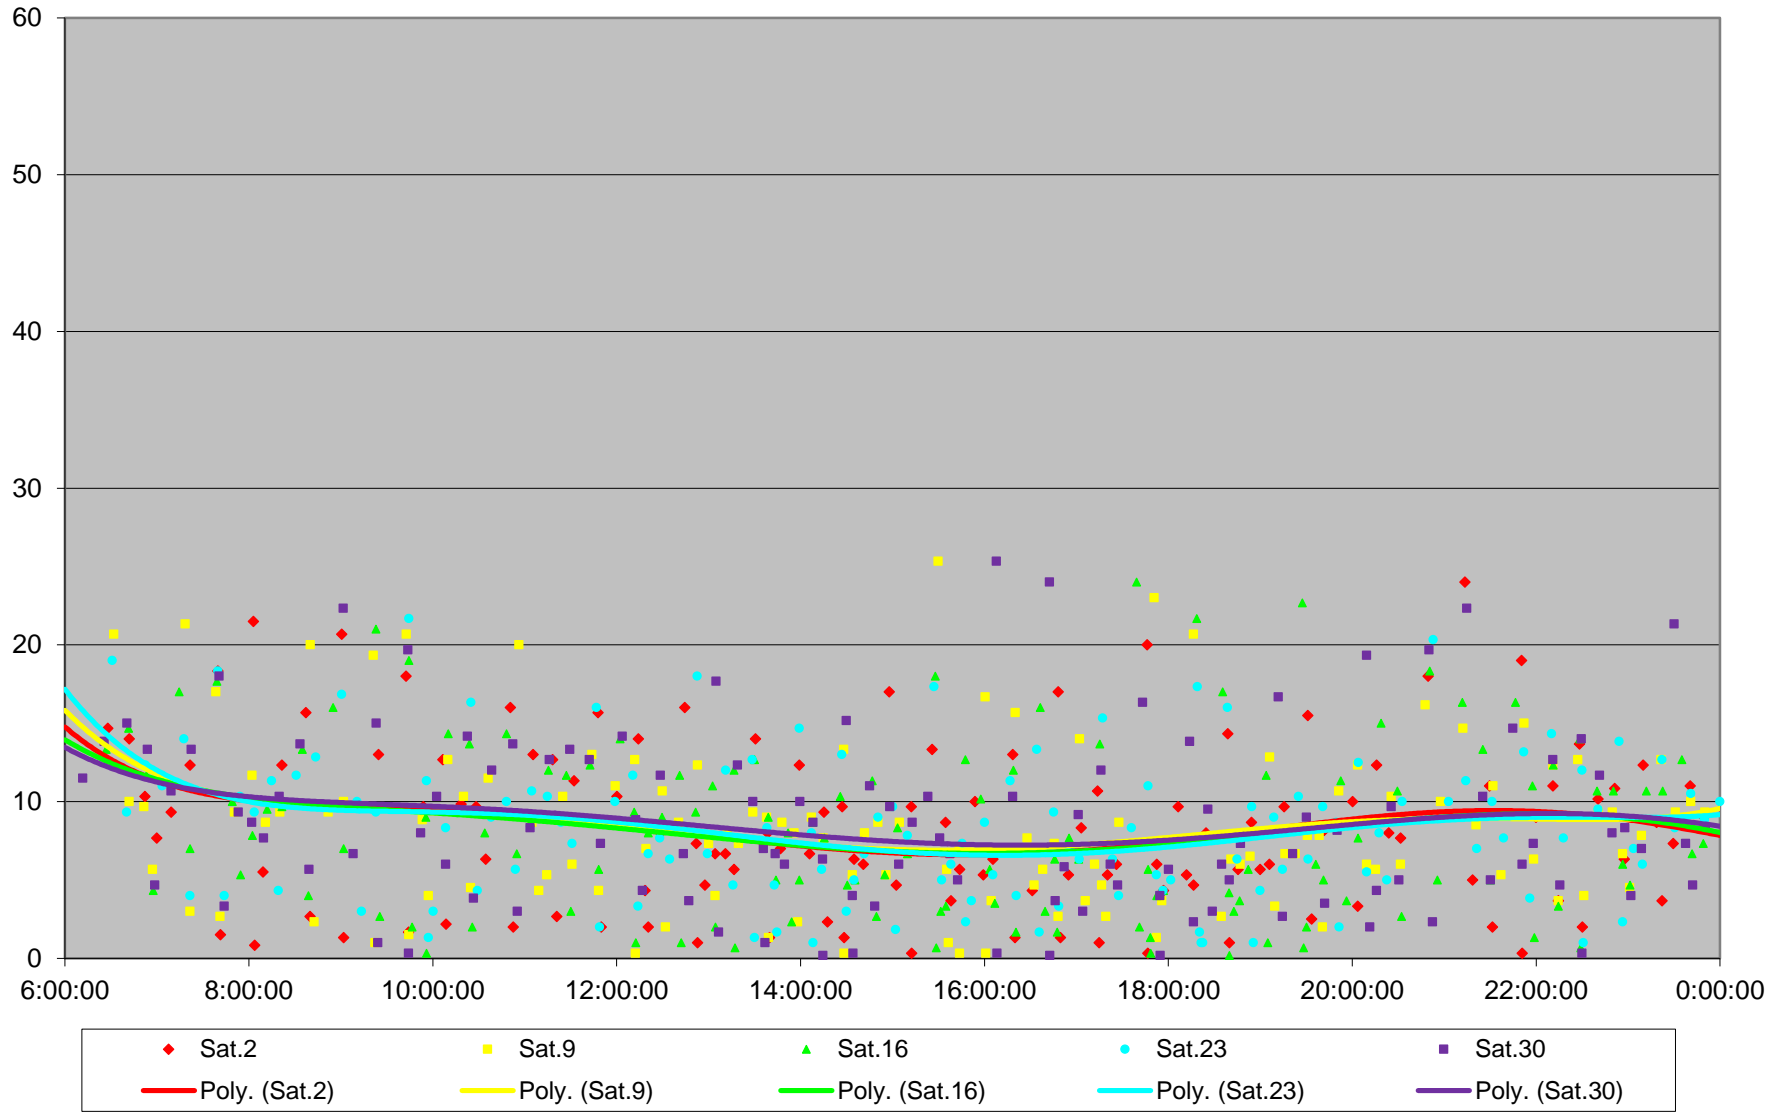

165 Weston Road North Headways at S of Ormont Southbound April 2016