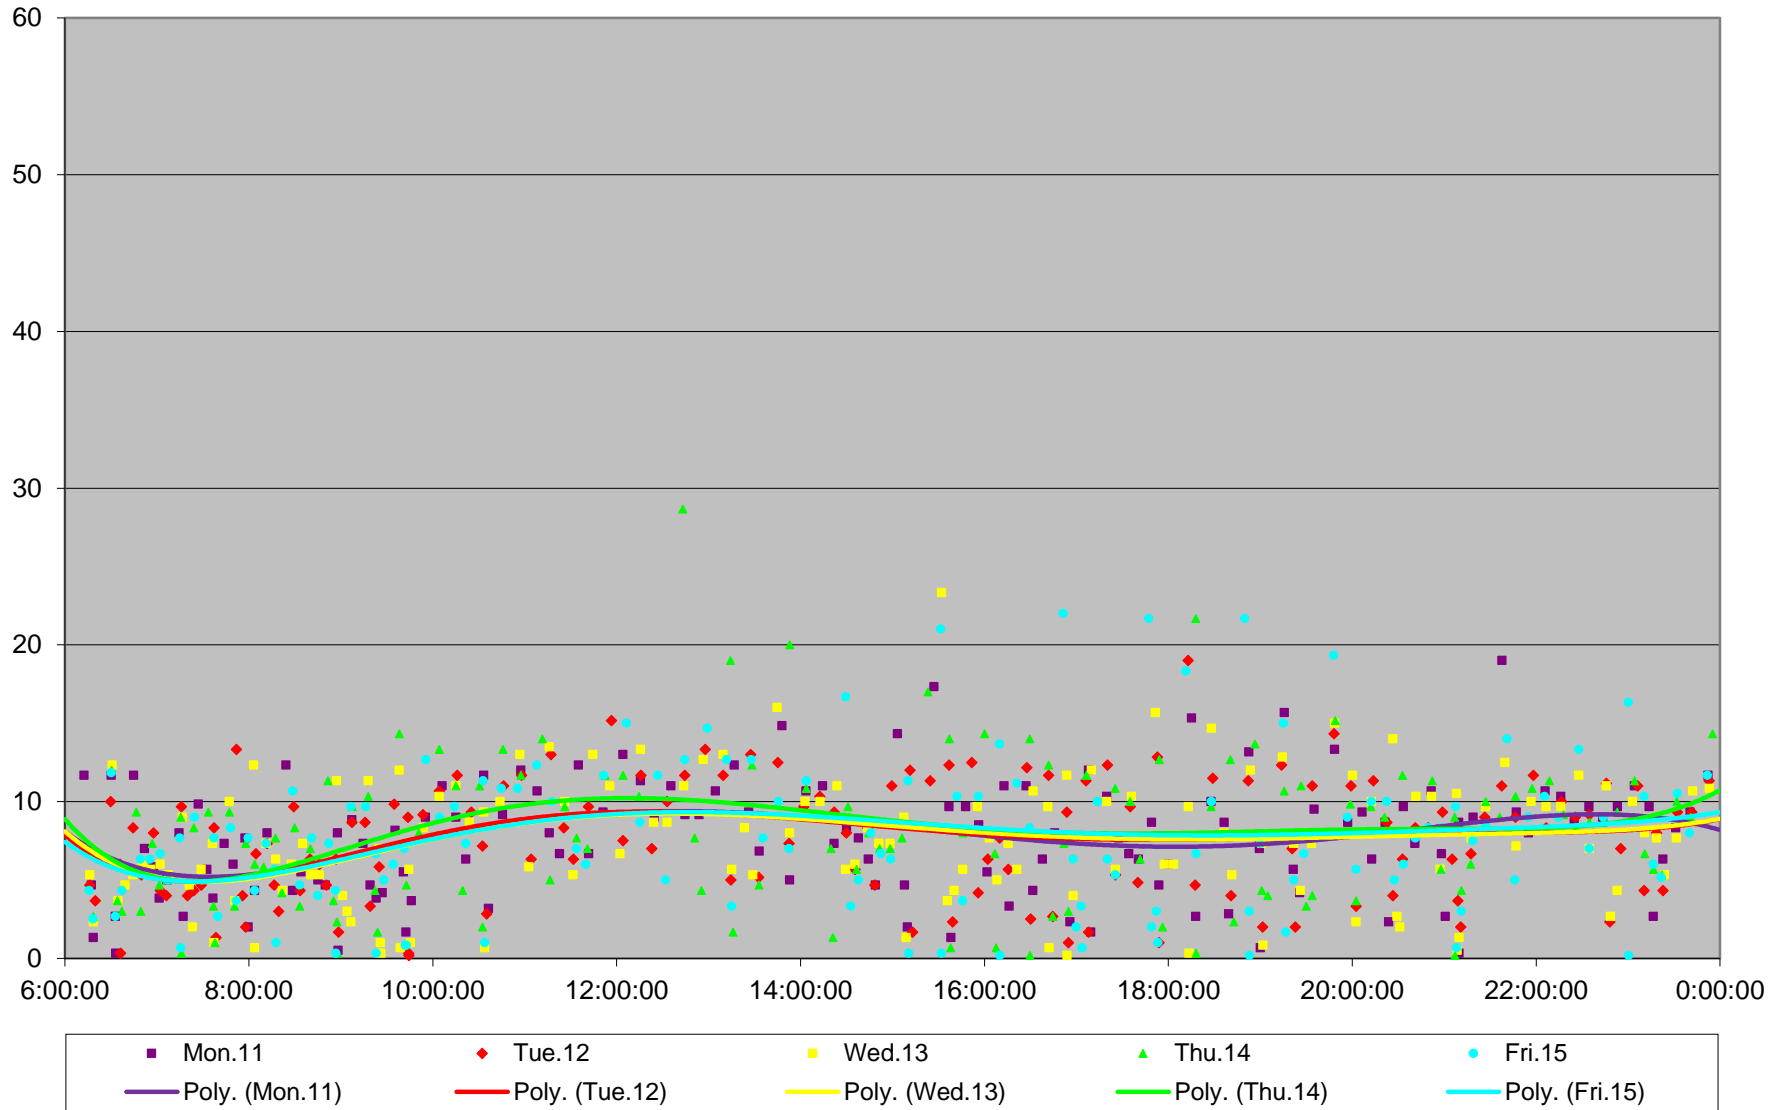

165 Weston Road North Headways at S of Ormont Southbound April 2016