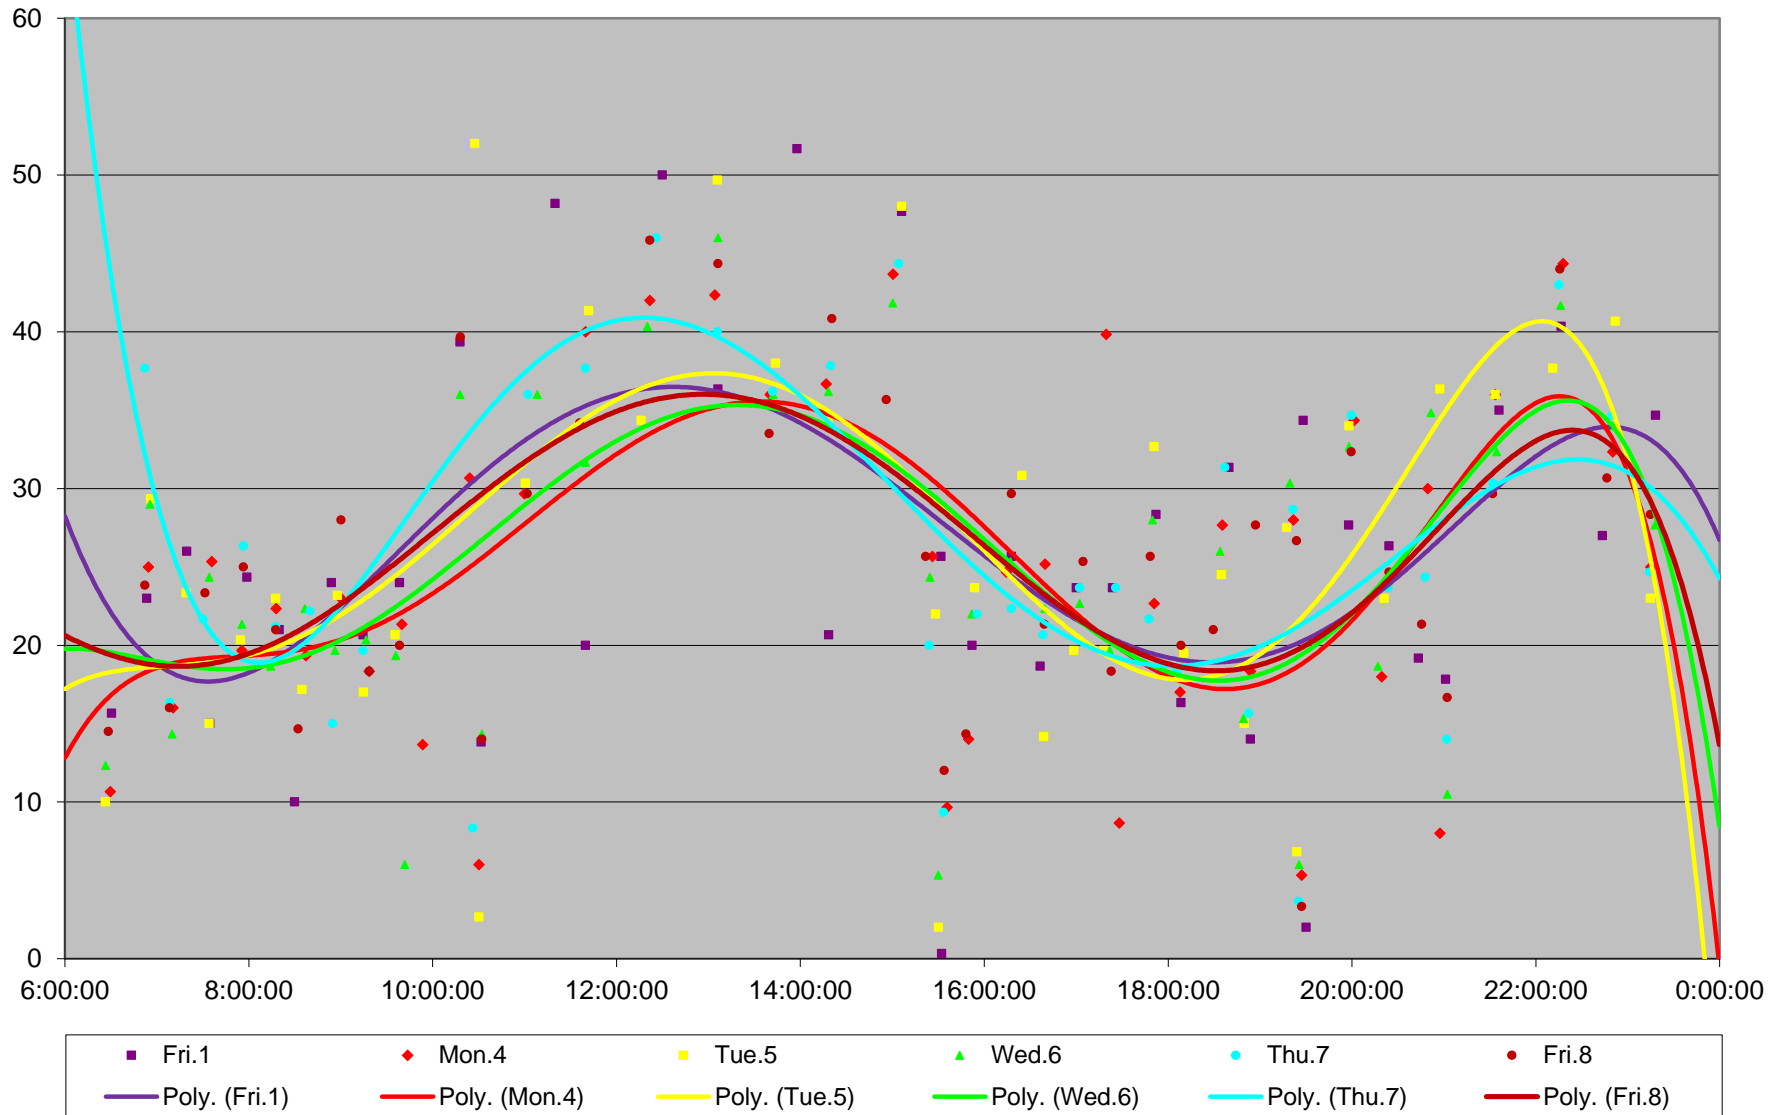

165 Weston Road North Headways at N of Old Weston Road Southbound April 2016

165 Weston Road North Headways at N of Old Weston Road Southbound April 2016

165 Weston Road North Headways at N of Old Weston Road Southbound April 2016

165 Weston Road North Headways at N of Old Weston Road Southbound April 2016

165 Weston Road North Headways at N of Old Weston Road Southbound April 2016 Weekday Statistics

165 Weston Road North Headways at N of Old Weston Road Southbound April 2016 Saturday
Statistics

165 Weston Road North Headways at N of Old Weston Road Southbound April 2016 Sunday
Statistics