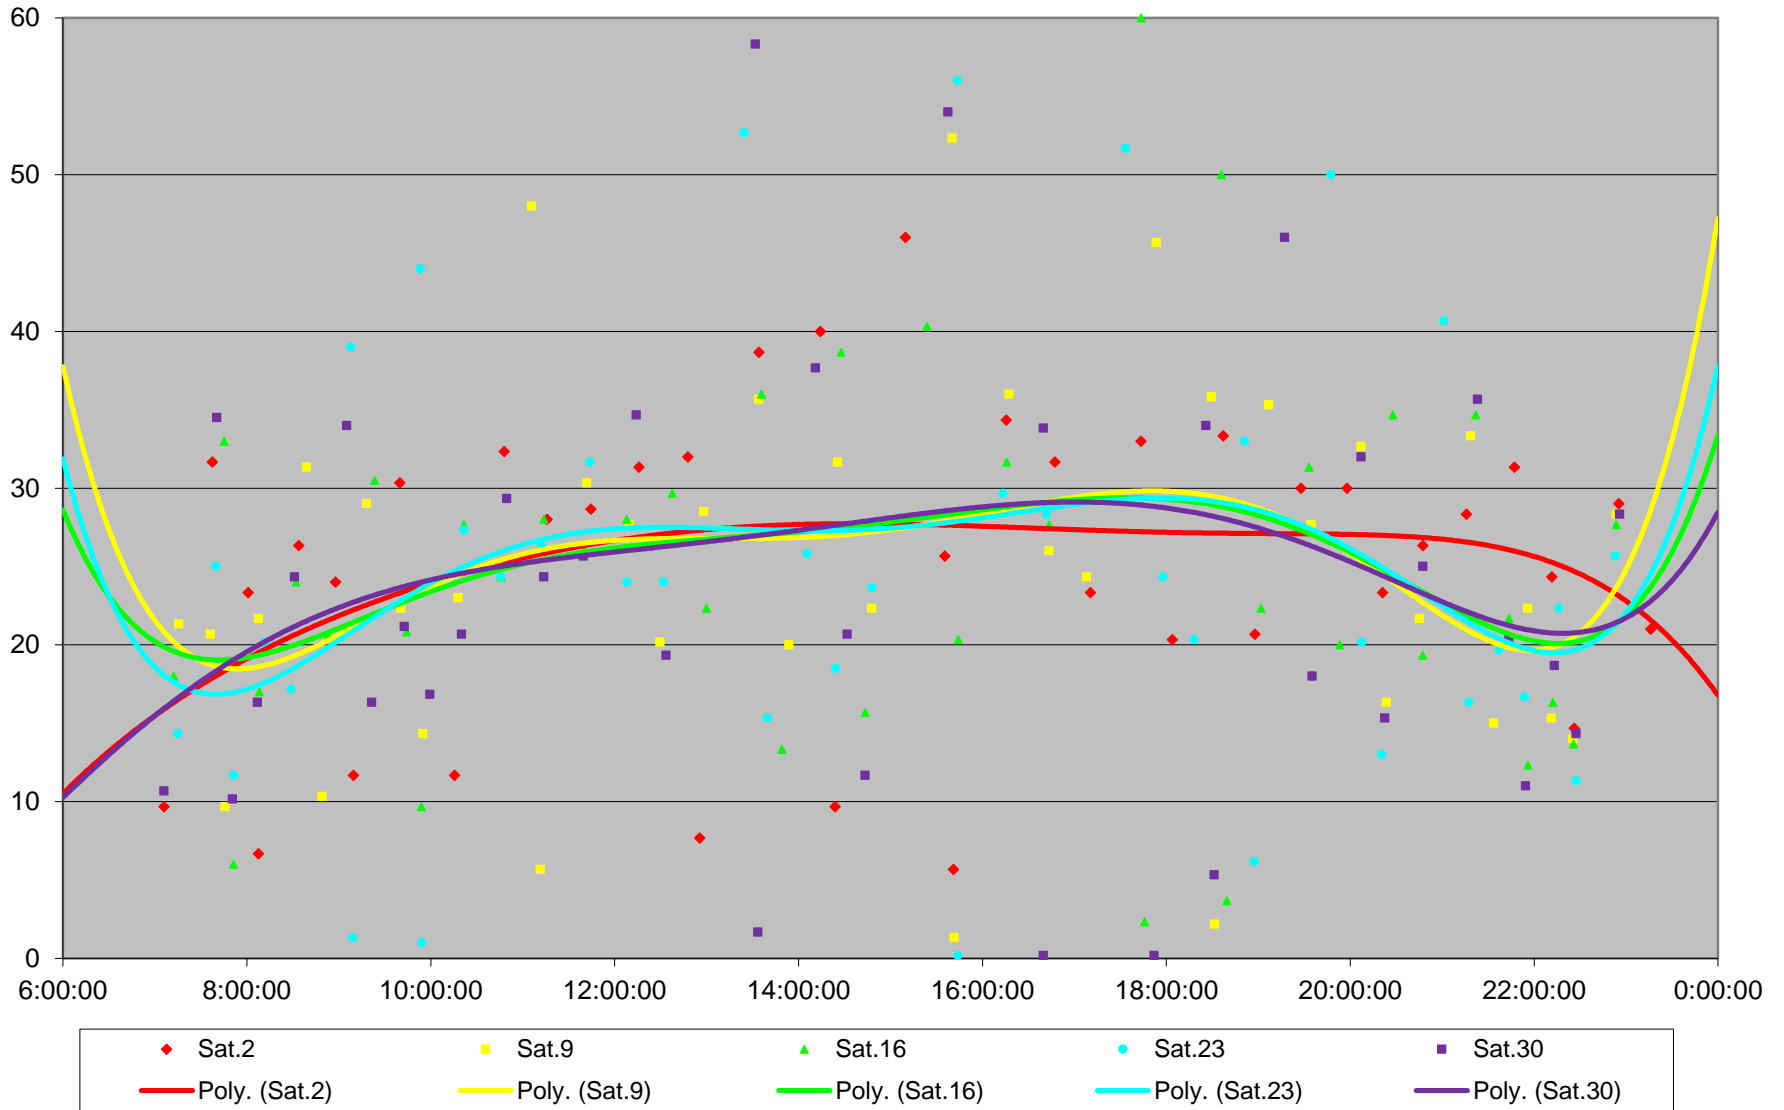

165 Weston Road North Headways at N of Old Weston Road Southbound April 2016

165 Weston Road North Headways at N of Old Weston Road Southbound April 2016

165 Weston Road North Headways at N of Old Weston Road Southbound April 2016

165 Weston Road North Headways at N of Old Weston Road Southbound April 2016

165 Weston Road North Headways at N of Old Weston Road Southbound April 2016 Weekday Statistics

165 Weston Road North Headways at N of Old Weston Road Southbound April 2016 Saturday
Statistics

165 Weston Road North Headways at N of Old Weston Road Southbound April 2016 Sunday
Statistics