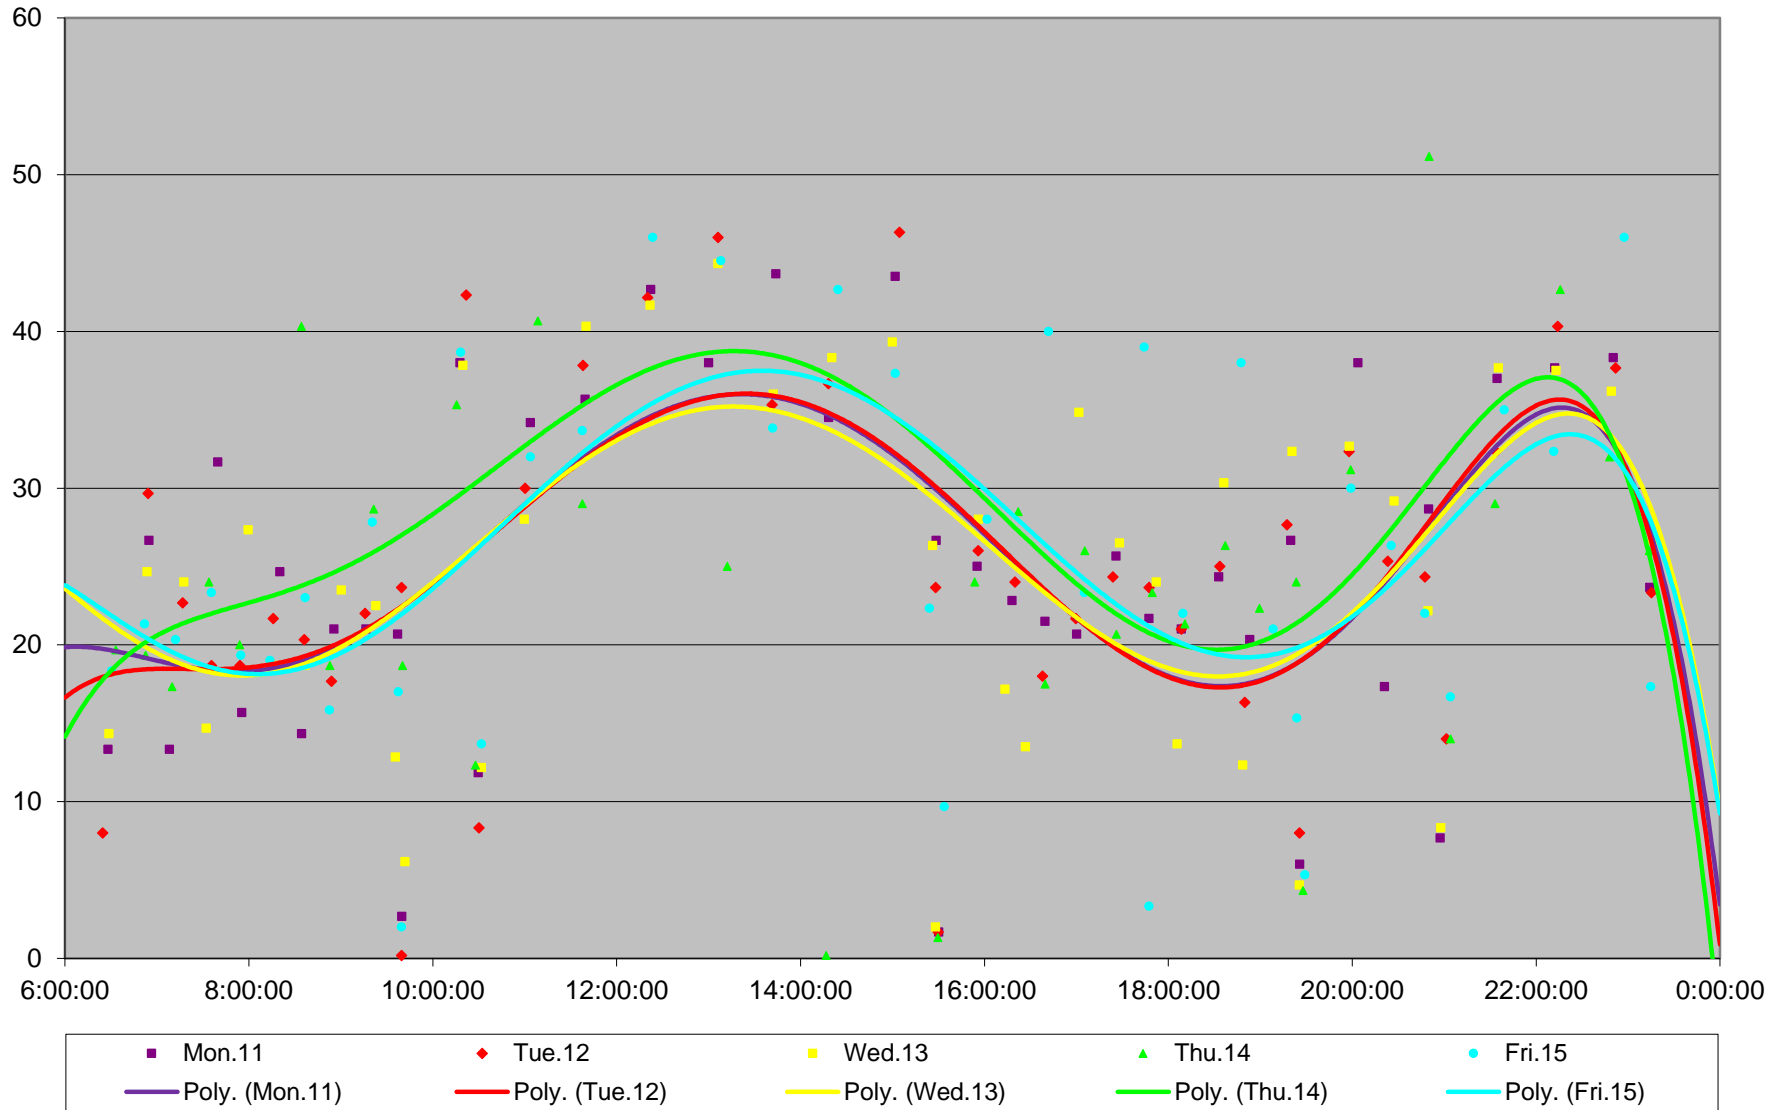

165 Weston Road North Headways at N of Old Weston Road Southbound April 2016

165 Weston Road North Headways at N of Old Weston Road Southbound April 2016

165 Weston Road North Headways at N of Old Weston Road Southbound April 2016

165 Weston Road North Headways at N of Old Weston Road Southbound April 2016

165 Weston Road North Headways at N of Old Weston Road Southbound April 2016 Weekday Statistics

165 Weston Road North Headways at N of Old Weston Road Southbound April 2016 Saturday
Statistics

165 Weston Road North Headways at N of Old Weston Road Southbound April 2016 Sunday
Statistics