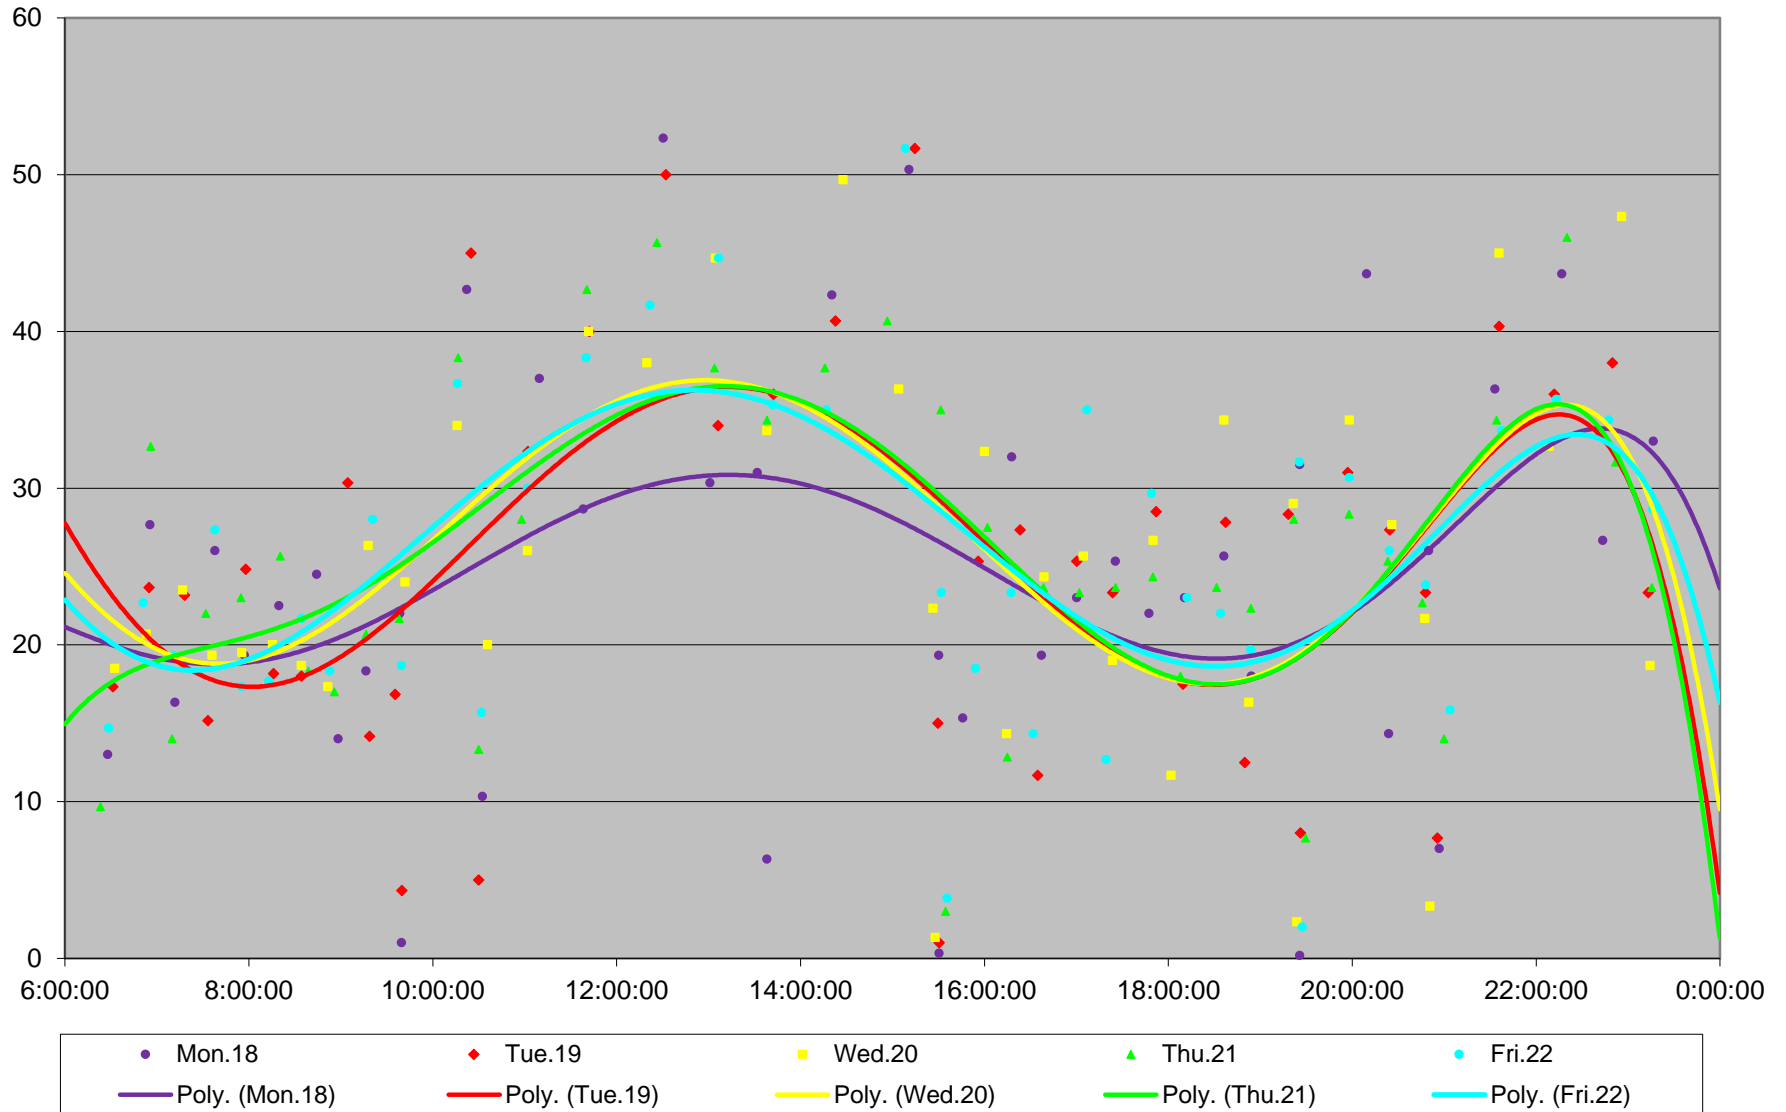

165 Weston Road North Headways at N of Old Weston Road Southbound April 2016

165 Weston Road North Headways at N of Old Weston Road Southbound April 2016

165 Weston Road North Headways at N of Old Weston Road Southbound April 2016

165 Weston Road North Headways at N of Old Weston Road Southbound April 2016

165 Weston Road North Headways at N of Old Weston Road Southbound April 2016 Weekday Statistics

165 Weston Road North Headways at N of Old Weston Road Southbound April 2016 Saturday
Statistics

165 Weston Road North Headways at N of Old Weston Road Southbound April 2016 Sunday
Statistics