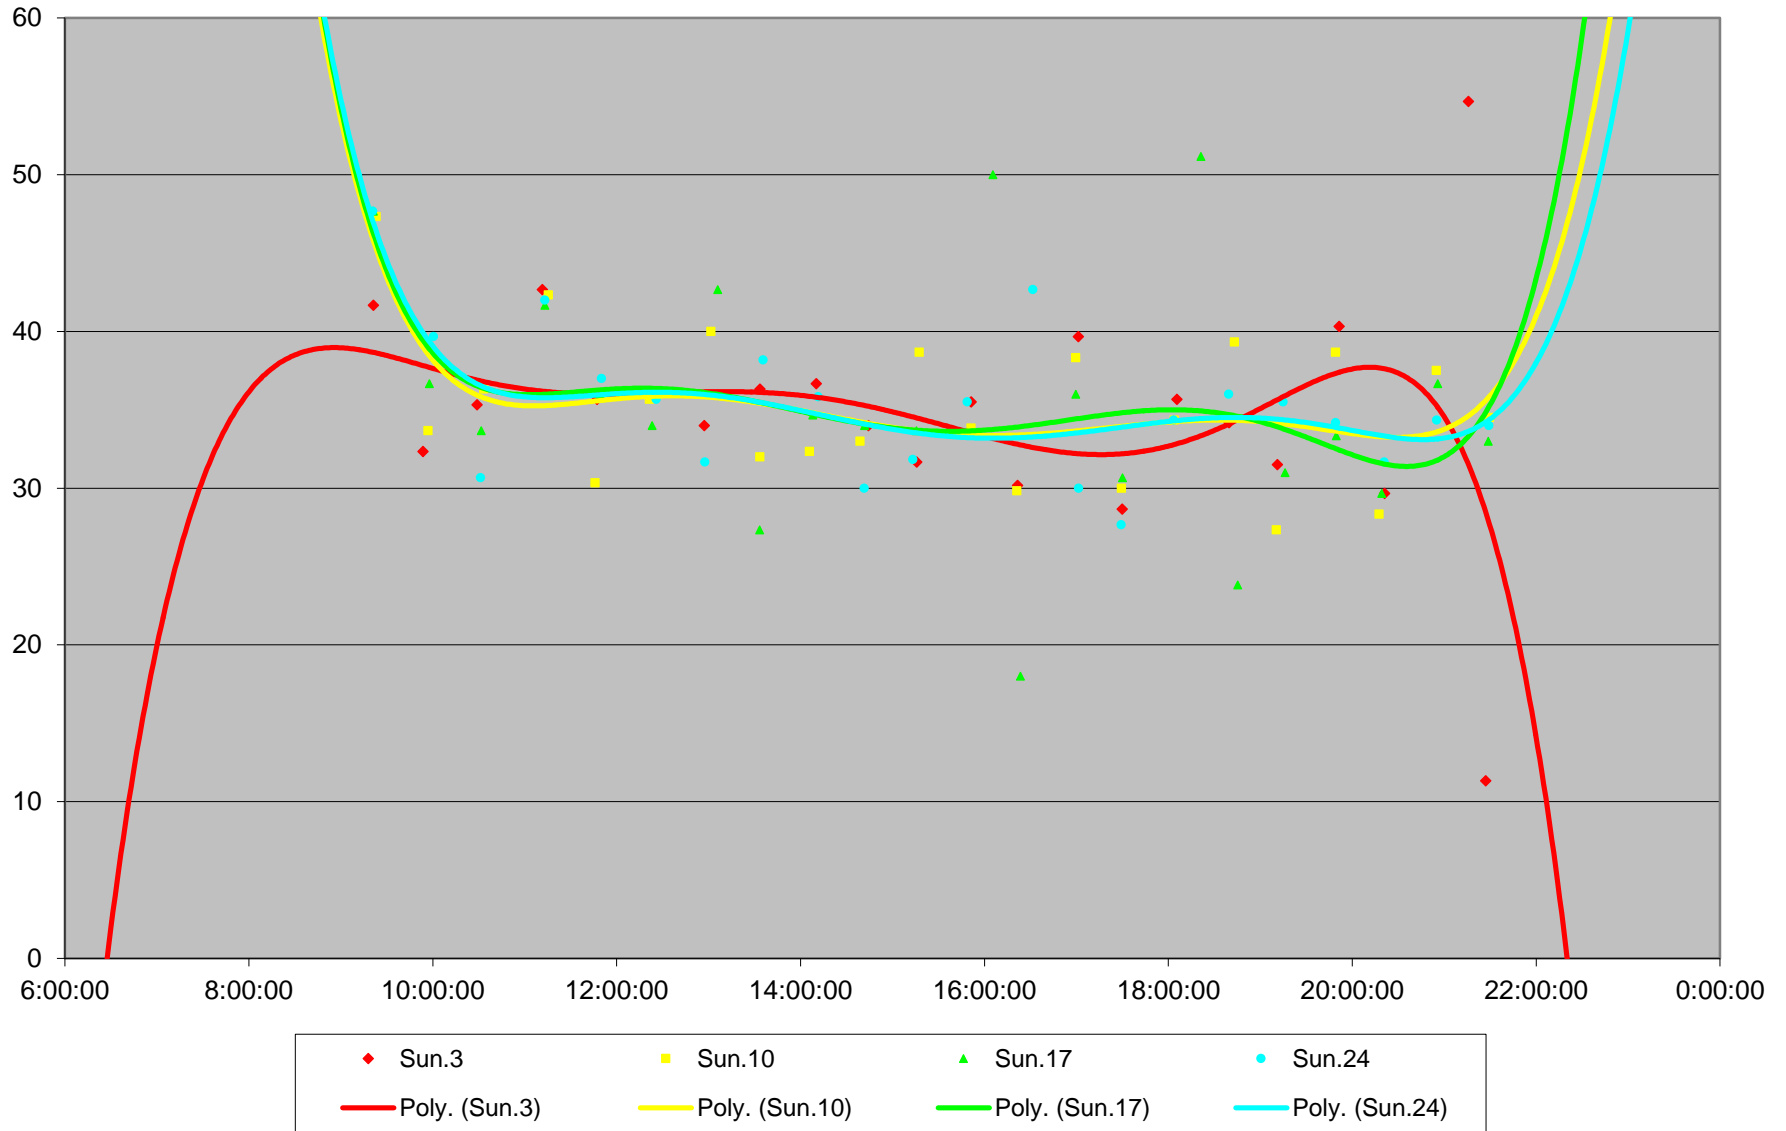

165 Weston Road North Headways at N of Old Weston Road Southbound April 2016

165 Weston Road North Headways at N of Old Weston Road Southbound April 2016 Weekday Statistics

165 Weston Road North Headways at N of Old Weston Road Southbound April 2016 Saturday
Statistics

165 Weston Road North Headways at N of Old Weston Road Southbound April 2016 Sunday
Statistics