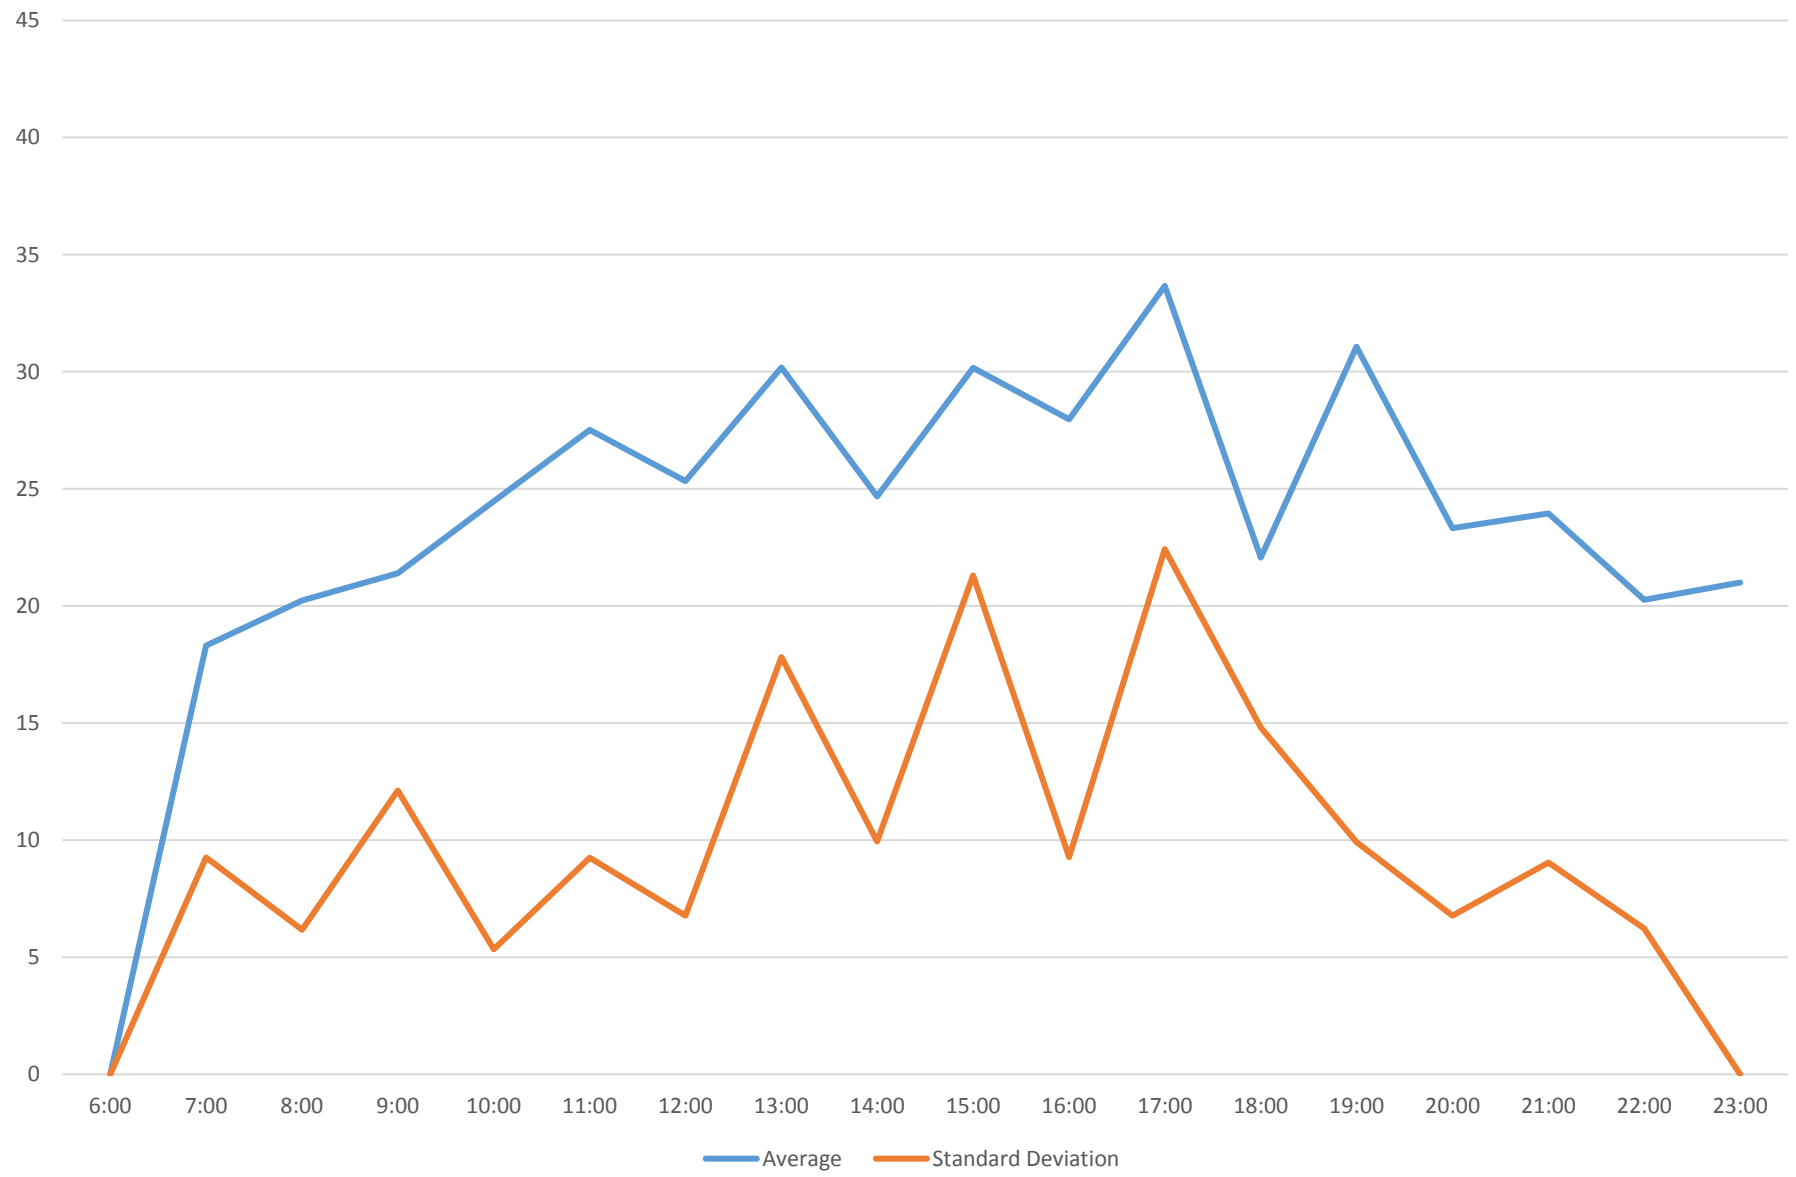

165 Weston Road North Headways at N of Old Weston Road Southbound April 2016

165 Weston Road North Headways at N of Old Weston Road Southbound April 2016

165 Weston Road North Headways at N of Old Weston Road Southbound April 2016

165 Weston Road North Headways at N of Old Weston Road Southbound April 2016

165 Weston Road North Headways at N of Old Weston Road Southbound April 2016 Weekday Statistics

165 Weston Road North Headways at N of Old Weston Road Southbound April 2016 Saturday
Statistics

165 Weston Road North Headways at N of Old Weston Road Southbound April 2016 Sunday
Statistics