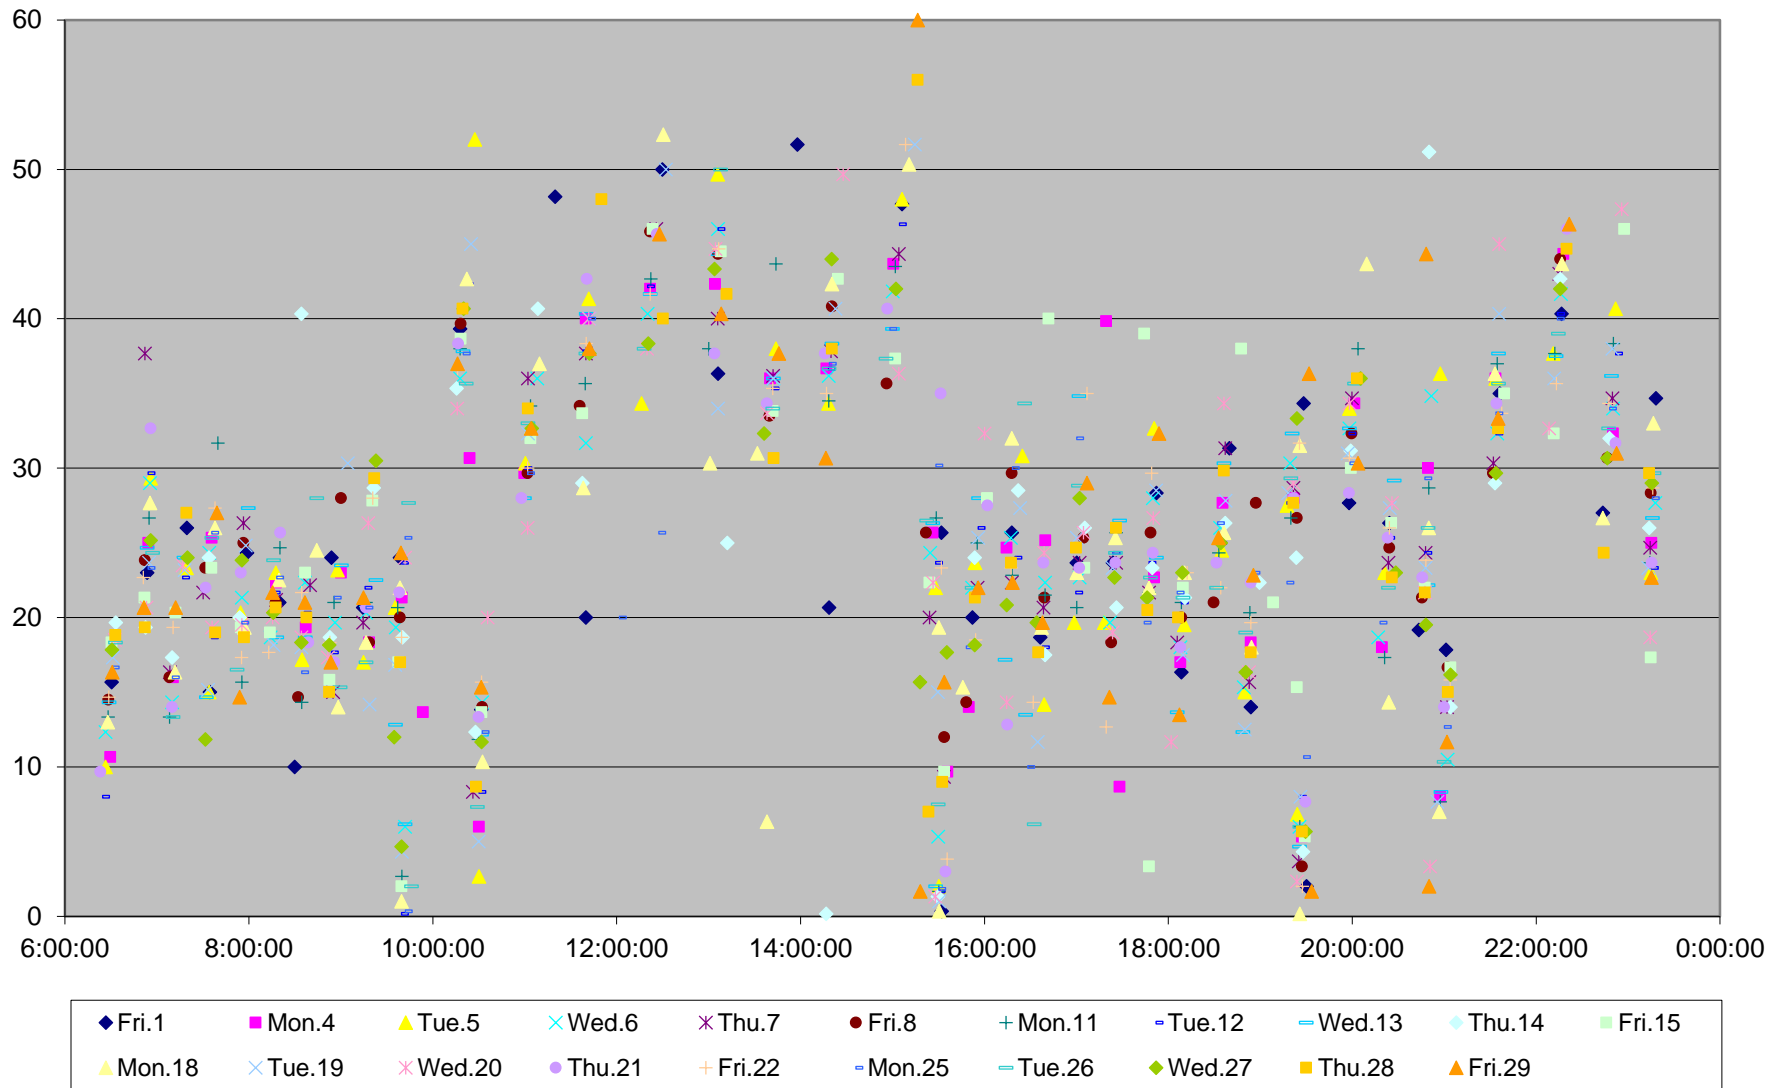

165 Weston Road North Headways at N of Old Weston Road Southbound April 2016

165 Weston Road North Headways at N of Old Weston Road Southbound April 2016

165 Weston Road North Headways at N of Old Weston Road Southbound April 2016

165 Weston Road North Headways at N of Old Weston Road Southbound April 2016

165 Weston Road North Headways at N of Old Weston Road Southbound April 2016 Weekday Statistics

165 Weston Road North Headways at N of Old Weston Road Southbound April 2016 Saturday
Statistics

165 Weston Road North Headways at N of Old Weston Road Southbound April 2016 Sunday
Statistics