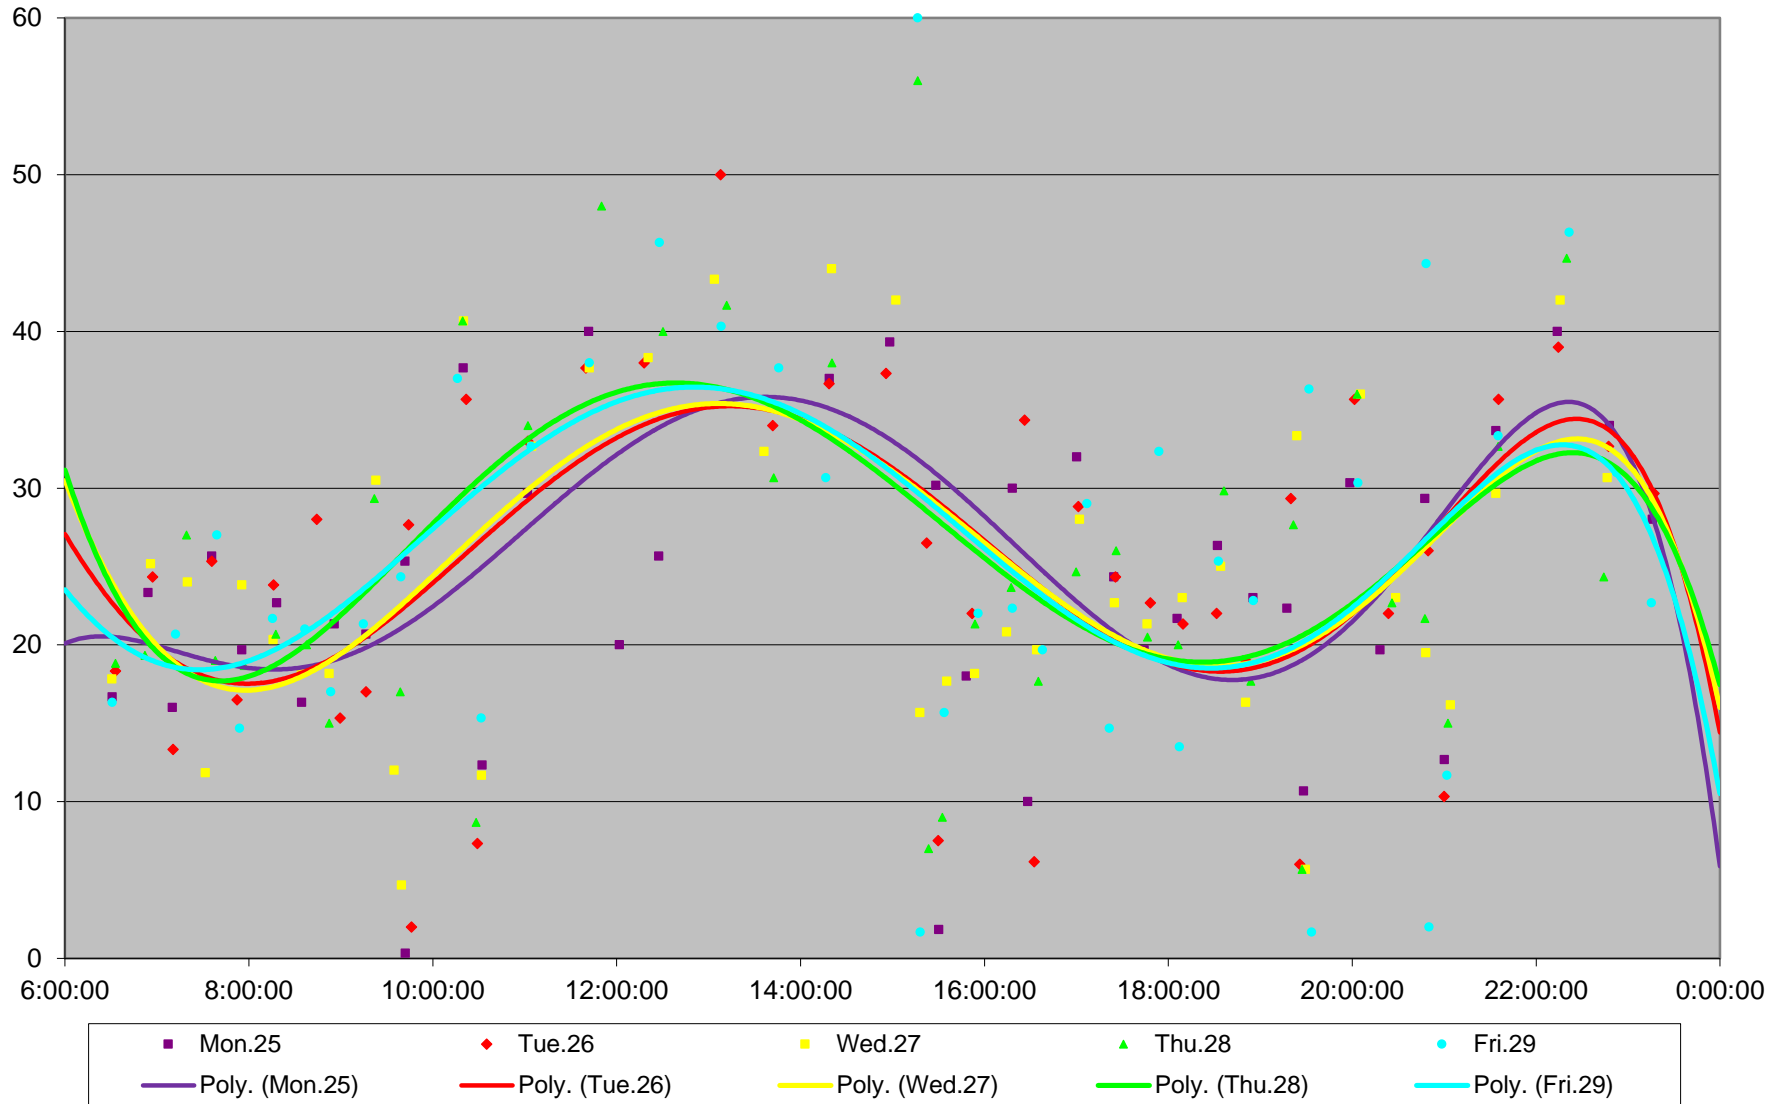

165 Weston Road North Headways at N of Old Weston Road Southbound April 2016

165 Weston Road North Headways at N of Old Weston Road Southbound April 2016

165 Weston Road North Headways at N of Old Weston Road Southbound April 2016

165 Weston Road North Headways at N of Old Weston Road Southbound April 2016

165 Weston Road North Headways at N of Old Weston Road Southbound April 2016 Weekday Statistics

165 Weston Road North Headways at N of Old Weston Road Southbound April 2016 Saturday
Statistics

165 Weston Road North Headways at N of Old Weston Road Southbound April 2016 Sunday
Statistics