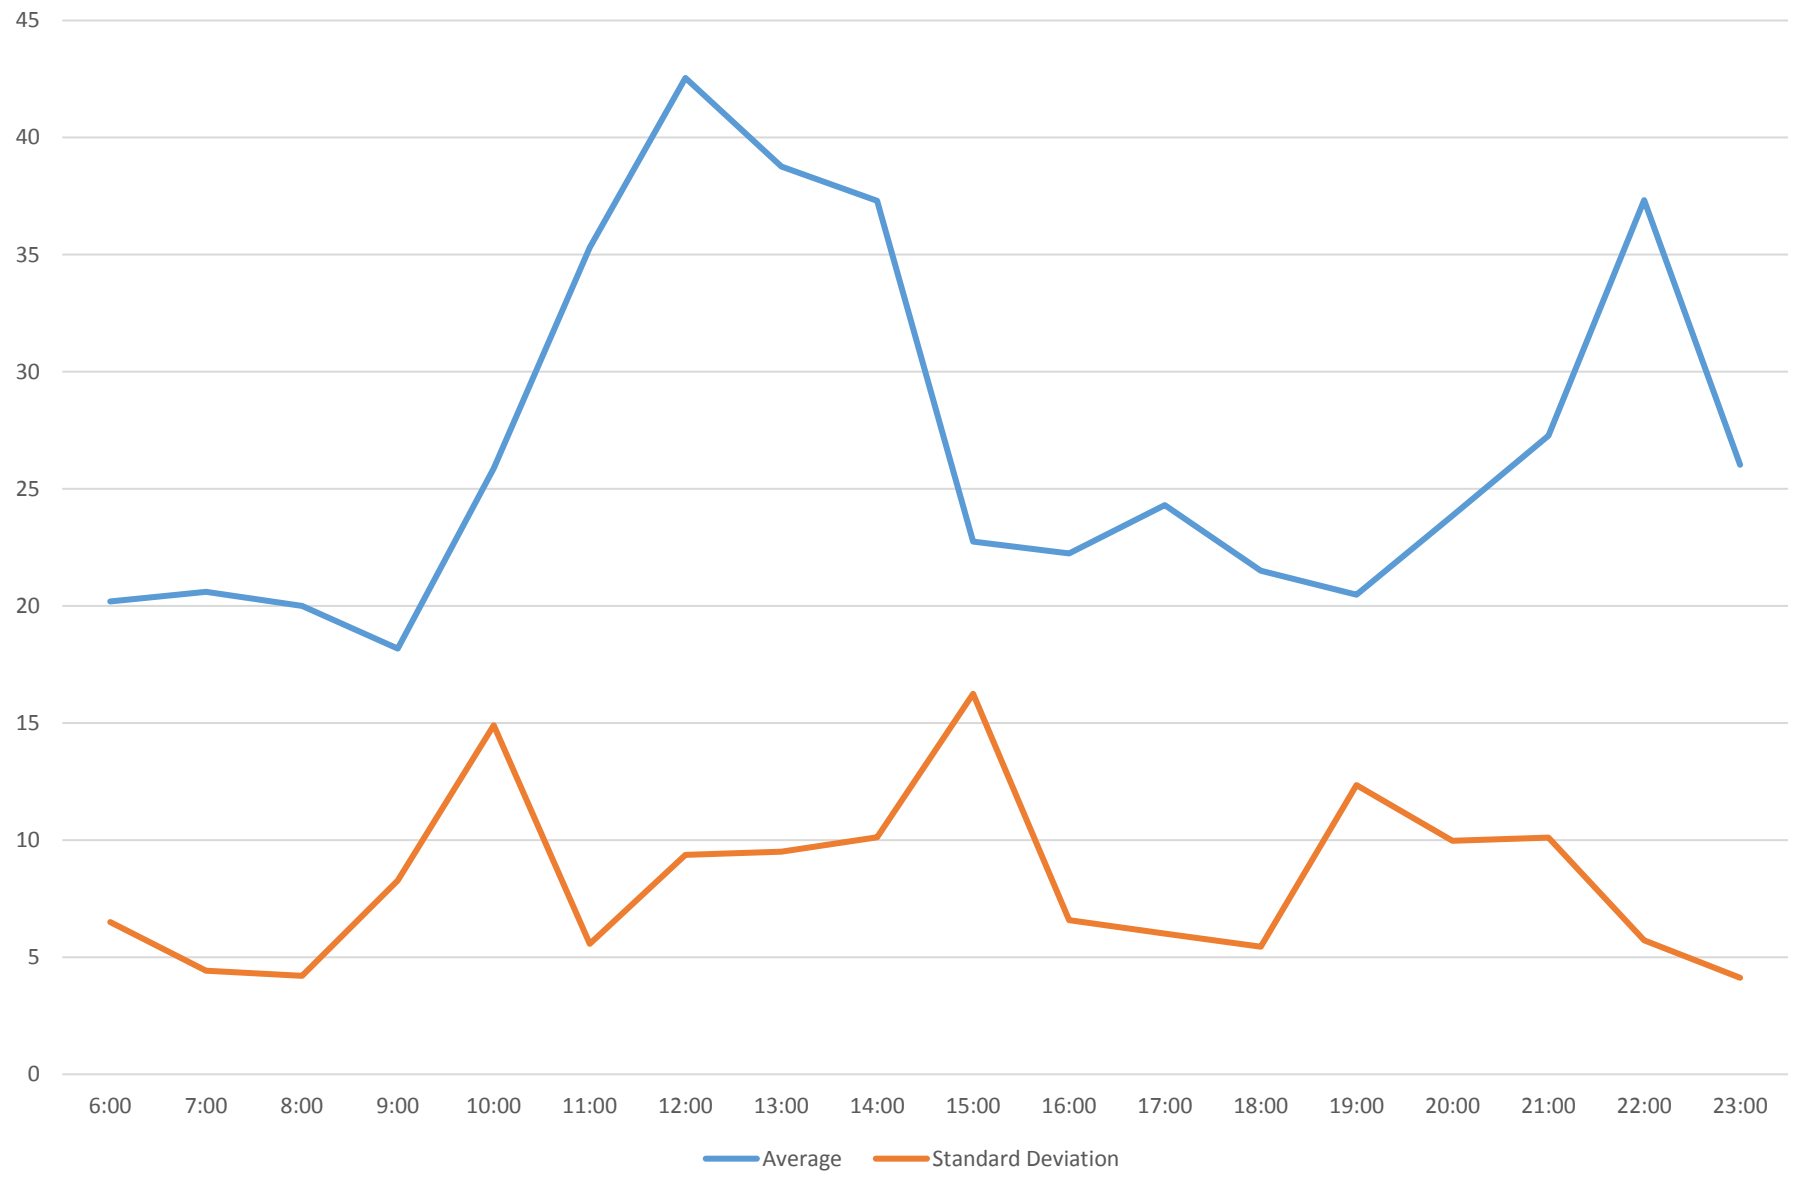

165 Weston Road North Headways at N of Old Weston Road Southbound April 2016

165 Weston Road North Headways at N of Old Weston Road Southbound April 2016

165 Weston Road North Headways at N of Old Weston Road Southbound April 2016

165 Weston Road North Headways at N of Old Weston Road Southbound April 2016

165 Weston Road North Headways at N of Old Weston Road Southbound April 2016 Weekday Statistics

165 Weston Road North Headways at N of Old Weston Road Southbound April 2016 Saturday
Statistics

165 Weston Road North Headways at N of Old Weston Road Southbound April 2016 Sunday
Statistics