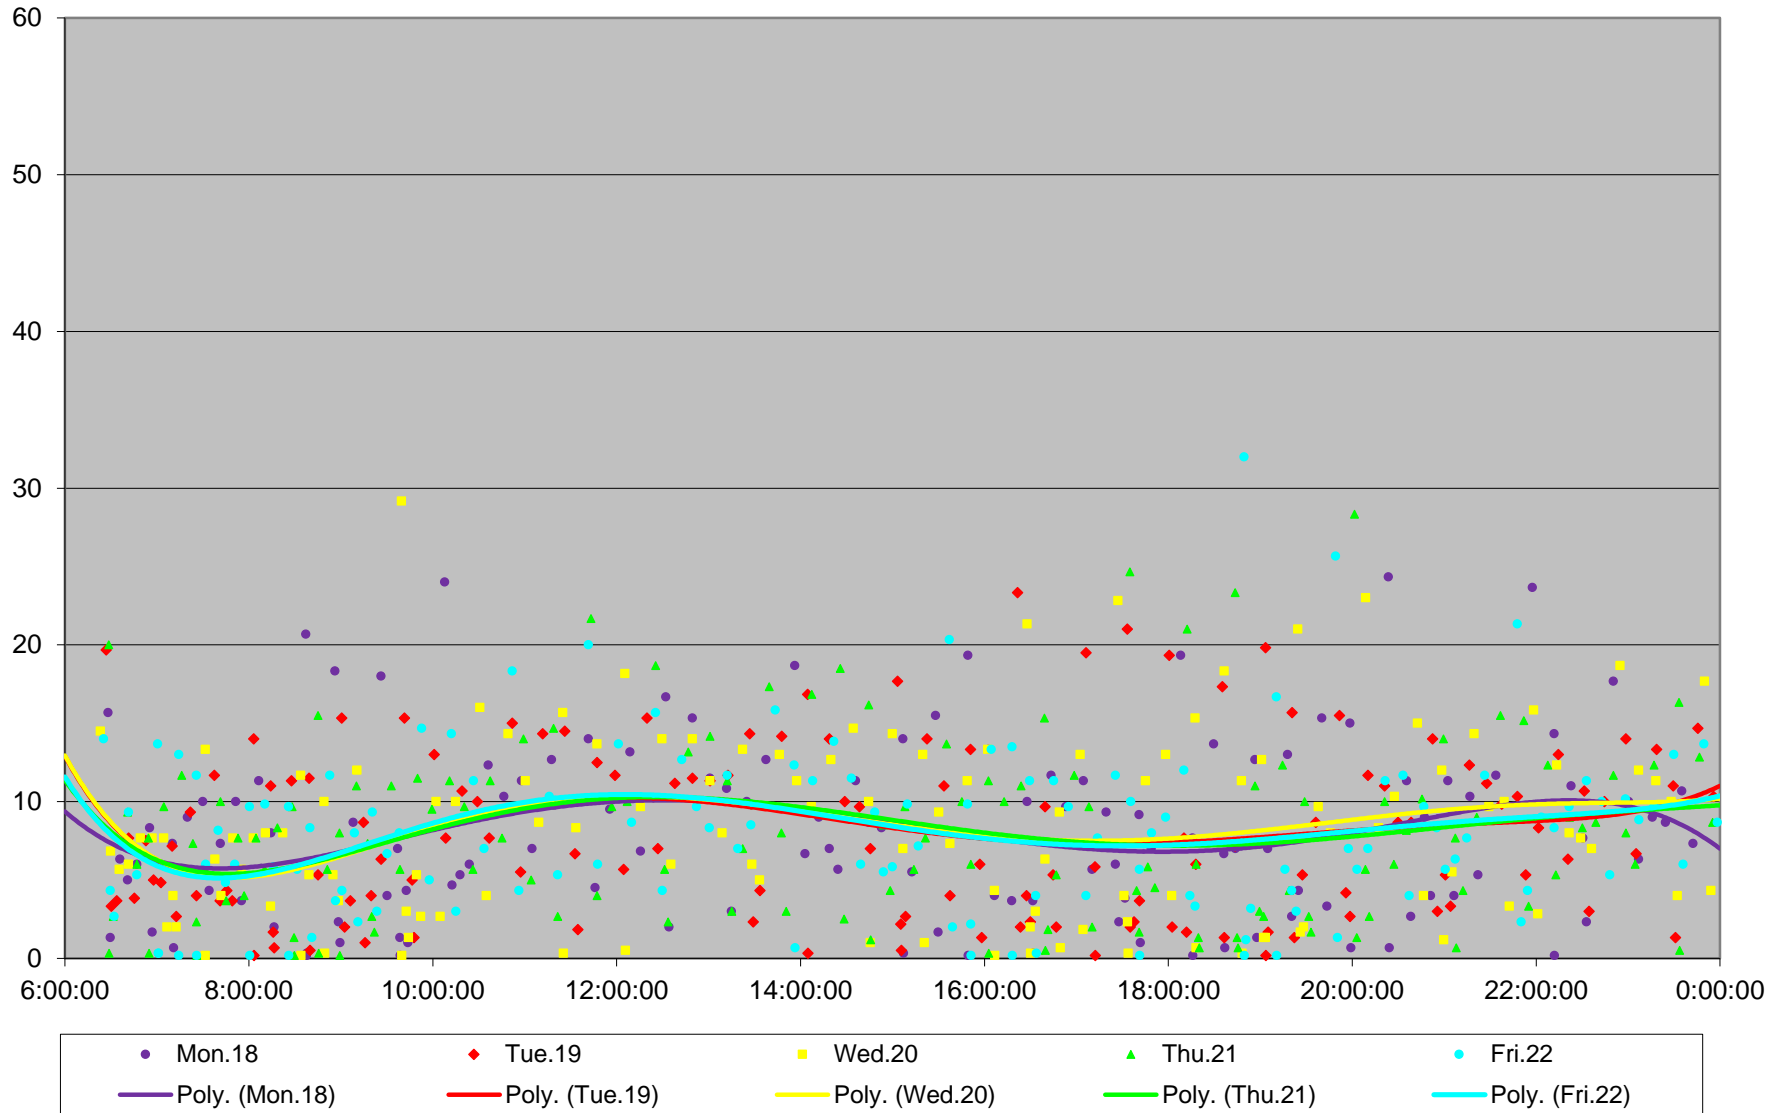

165 Weston Road North Headways at Sheppard Northbound April 2016