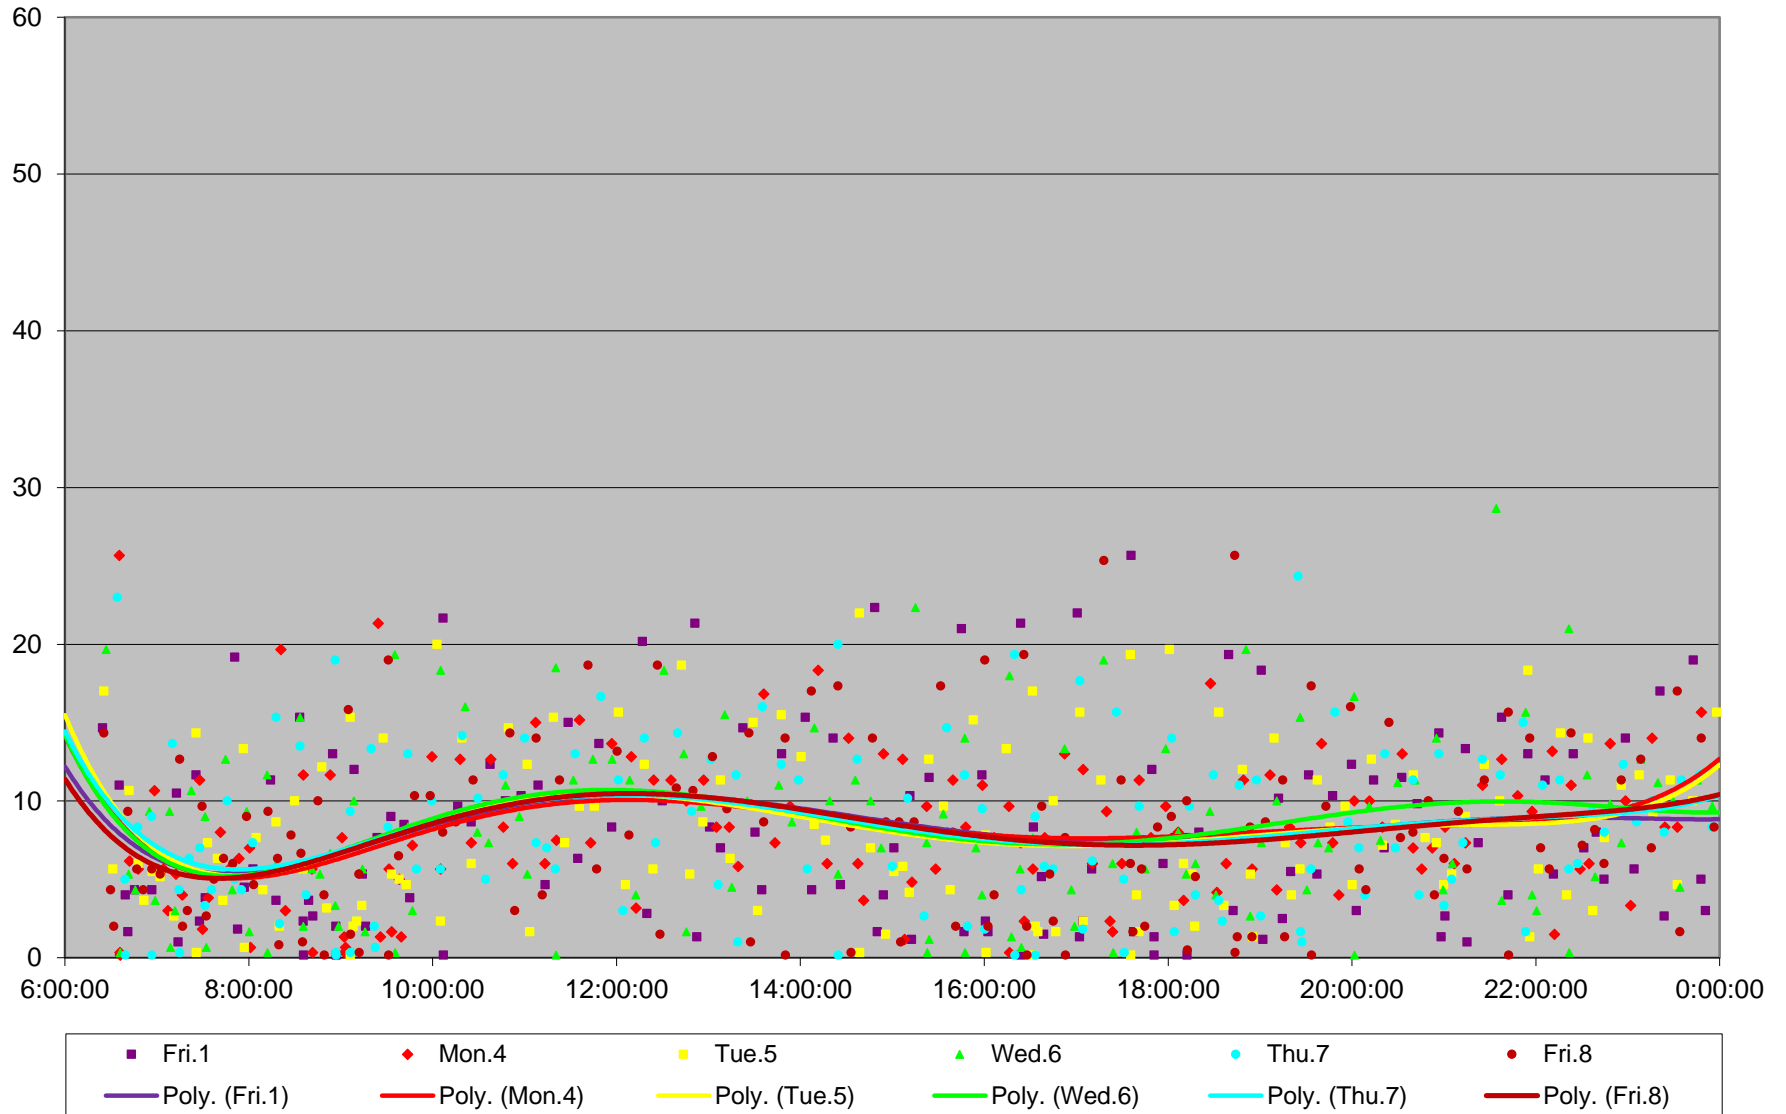

165 Weston Road North Headways at Sheppard Northbound April 2016