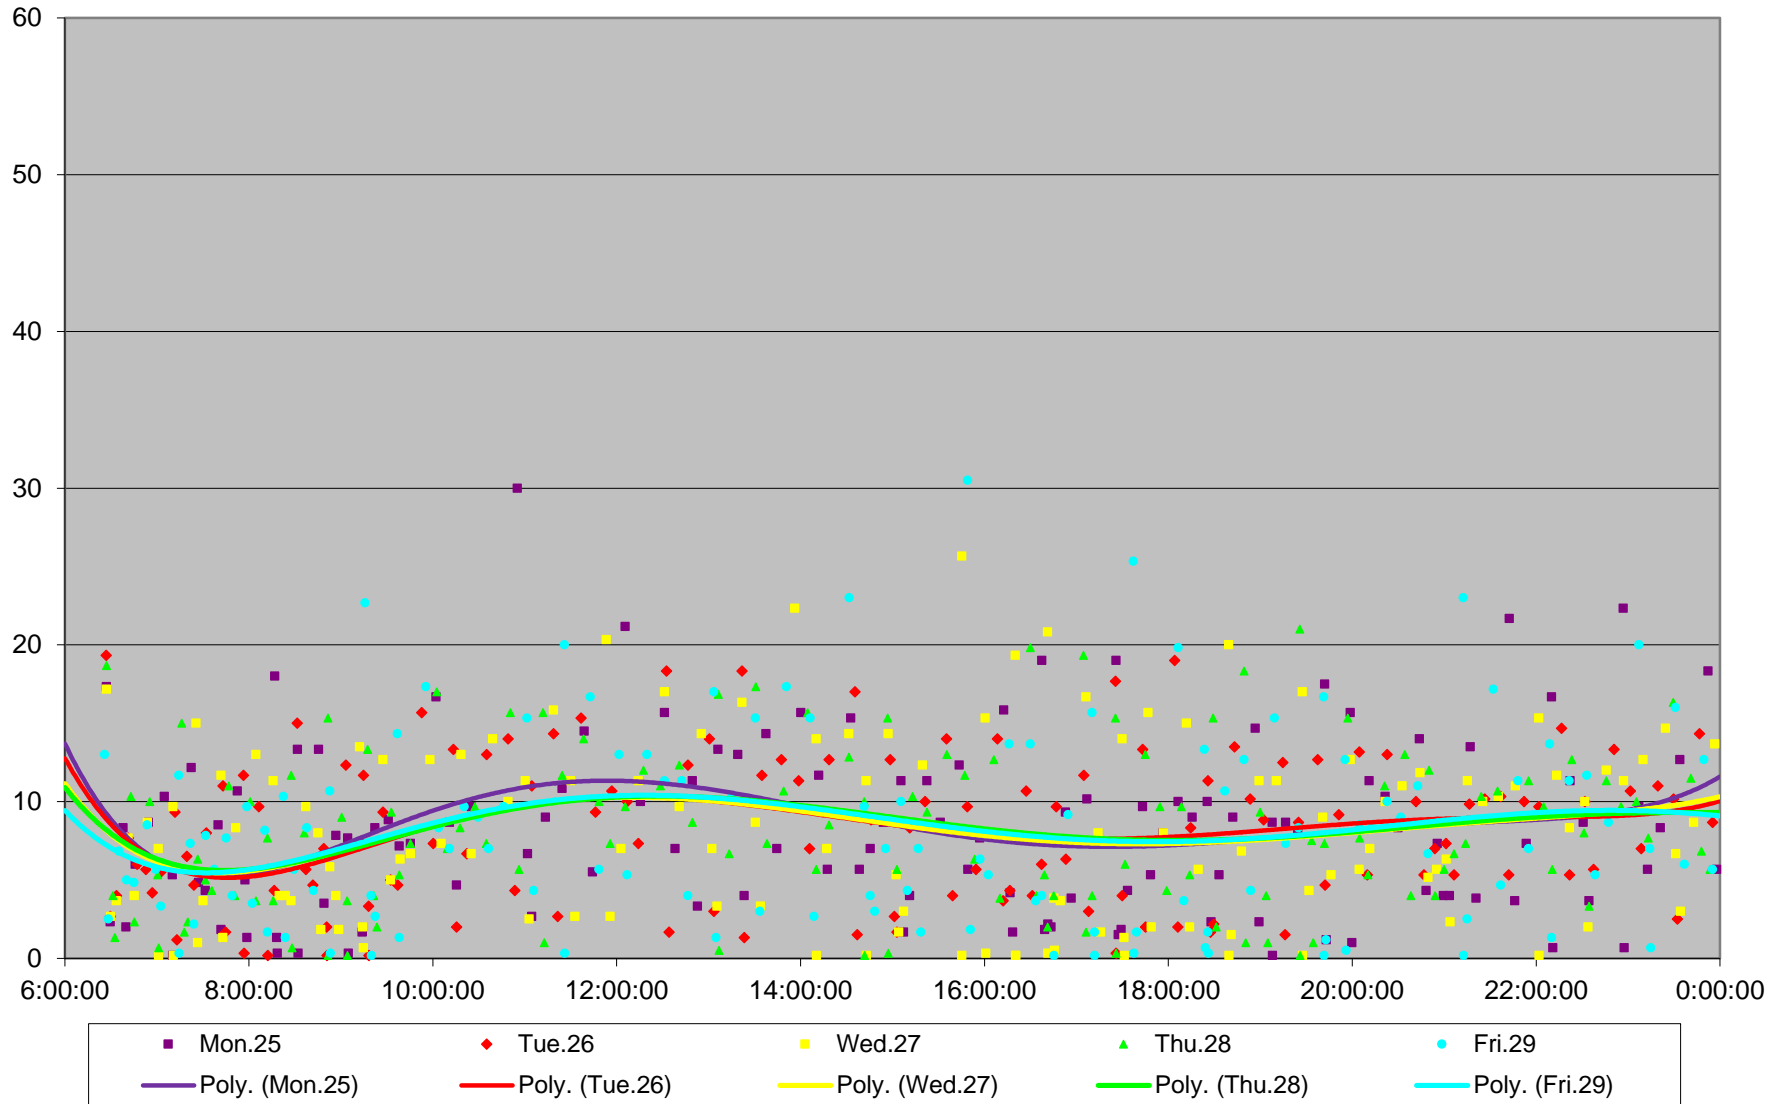

165 Weston Road North Headways at Sheppard Northbound April 2016

165 Weston Road North Headways at Sheppard Northbound April 2016

165 Weston Road North Headways at Sheppard Northbound April 2016

165 Weston Road North Headways at Sheppard Northbound April 2016 Weekday Statistics

165 Weston Road North Headways at Sheppard Northbound April 2016 Saturday Statistics

165 Weston Road North Headways at Sheppard Northbound April 2016 Sunday Statistics