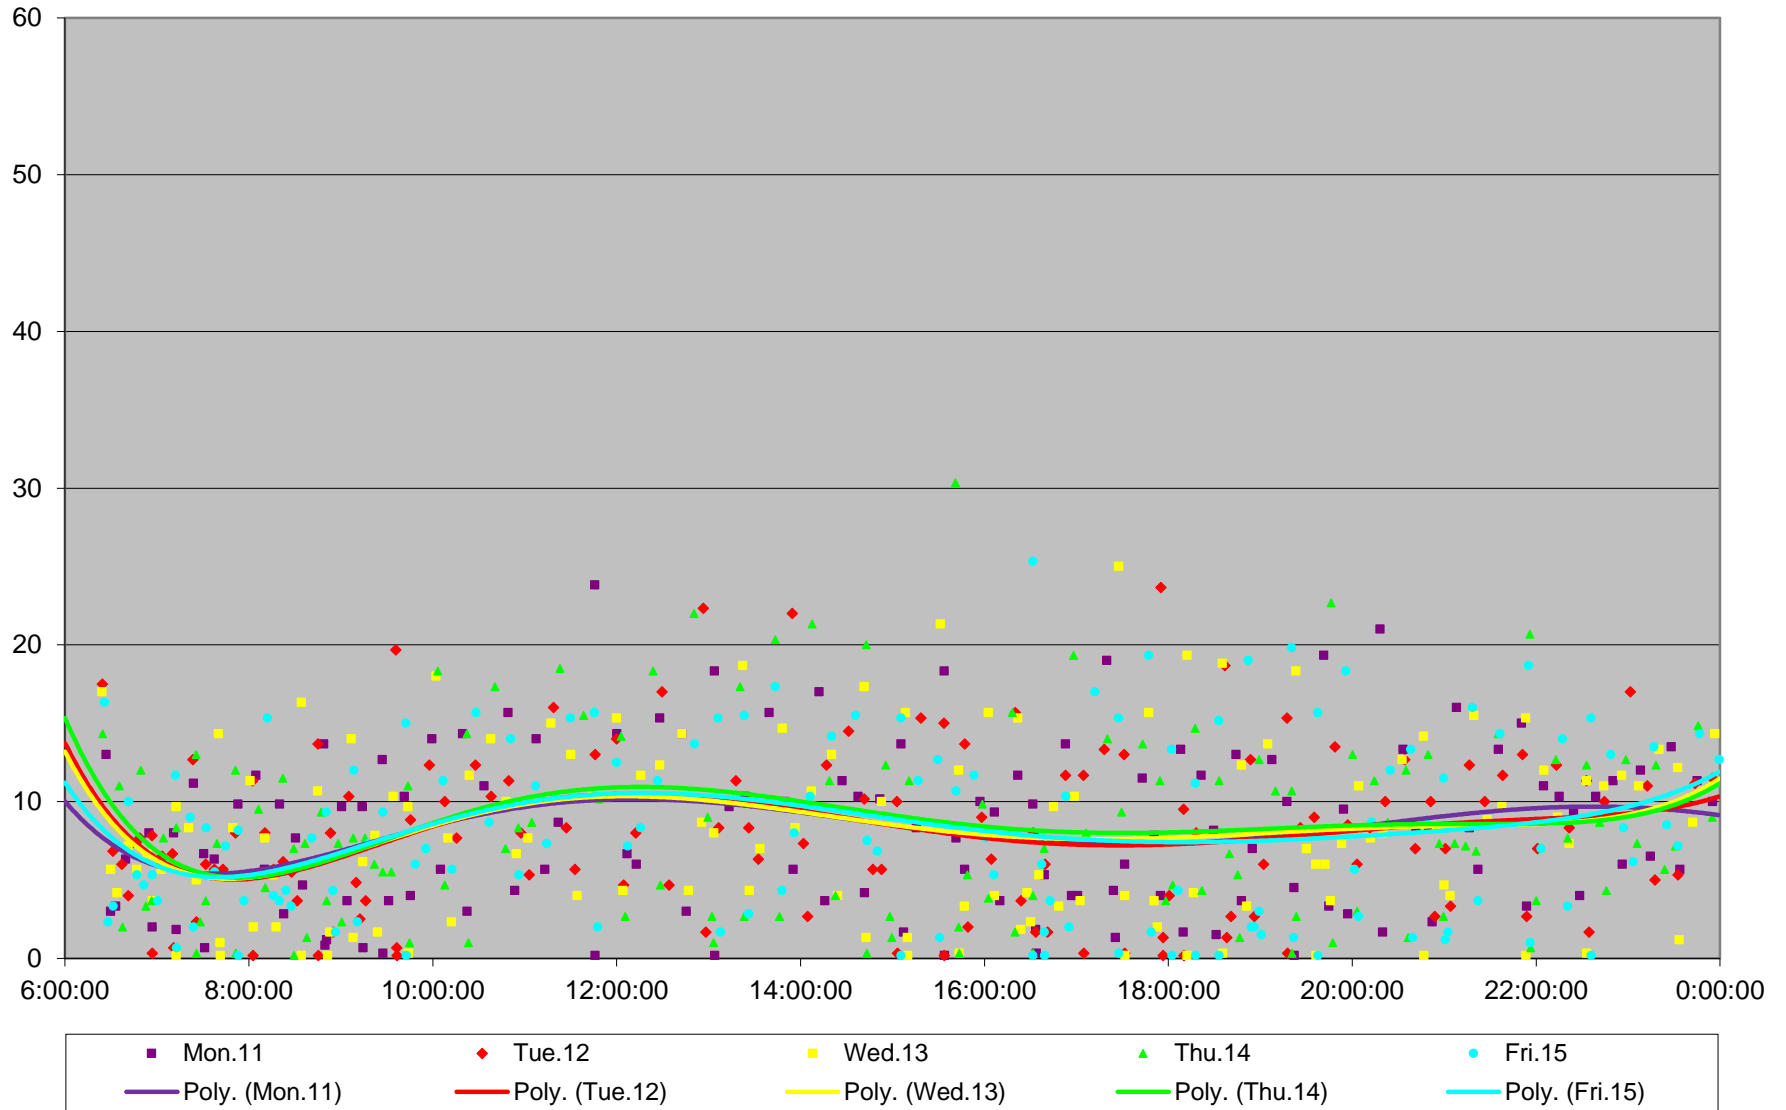

165 Weston Road North Headways at Sheppard Northbound April 2016