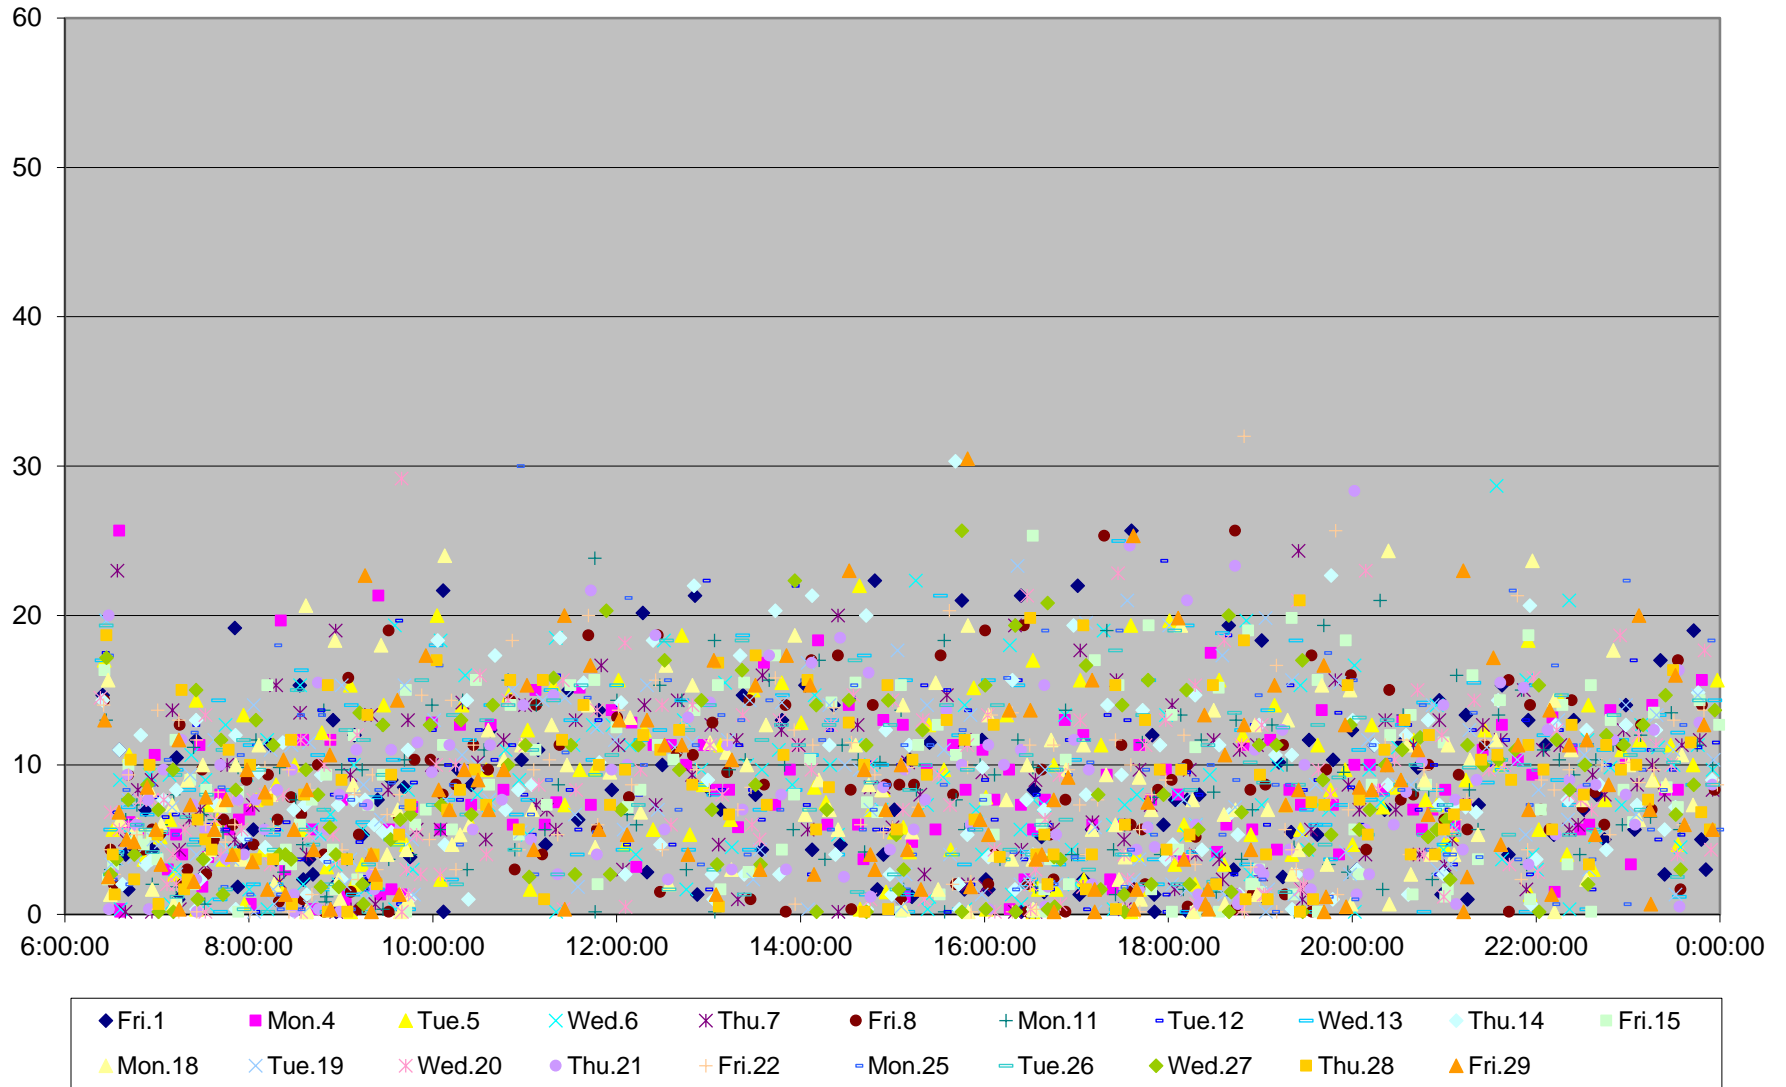

165 Weston Road North Headways at Sheppard Northbound April 2016

165 Weston Road North Headways at Sheppard Northbound April 2016

165 Weston Road North Headways at Sheppard Northbound April 2016

165 Weston Road North Headways at Sheppard Northbound April 2016 Weekday Statistics