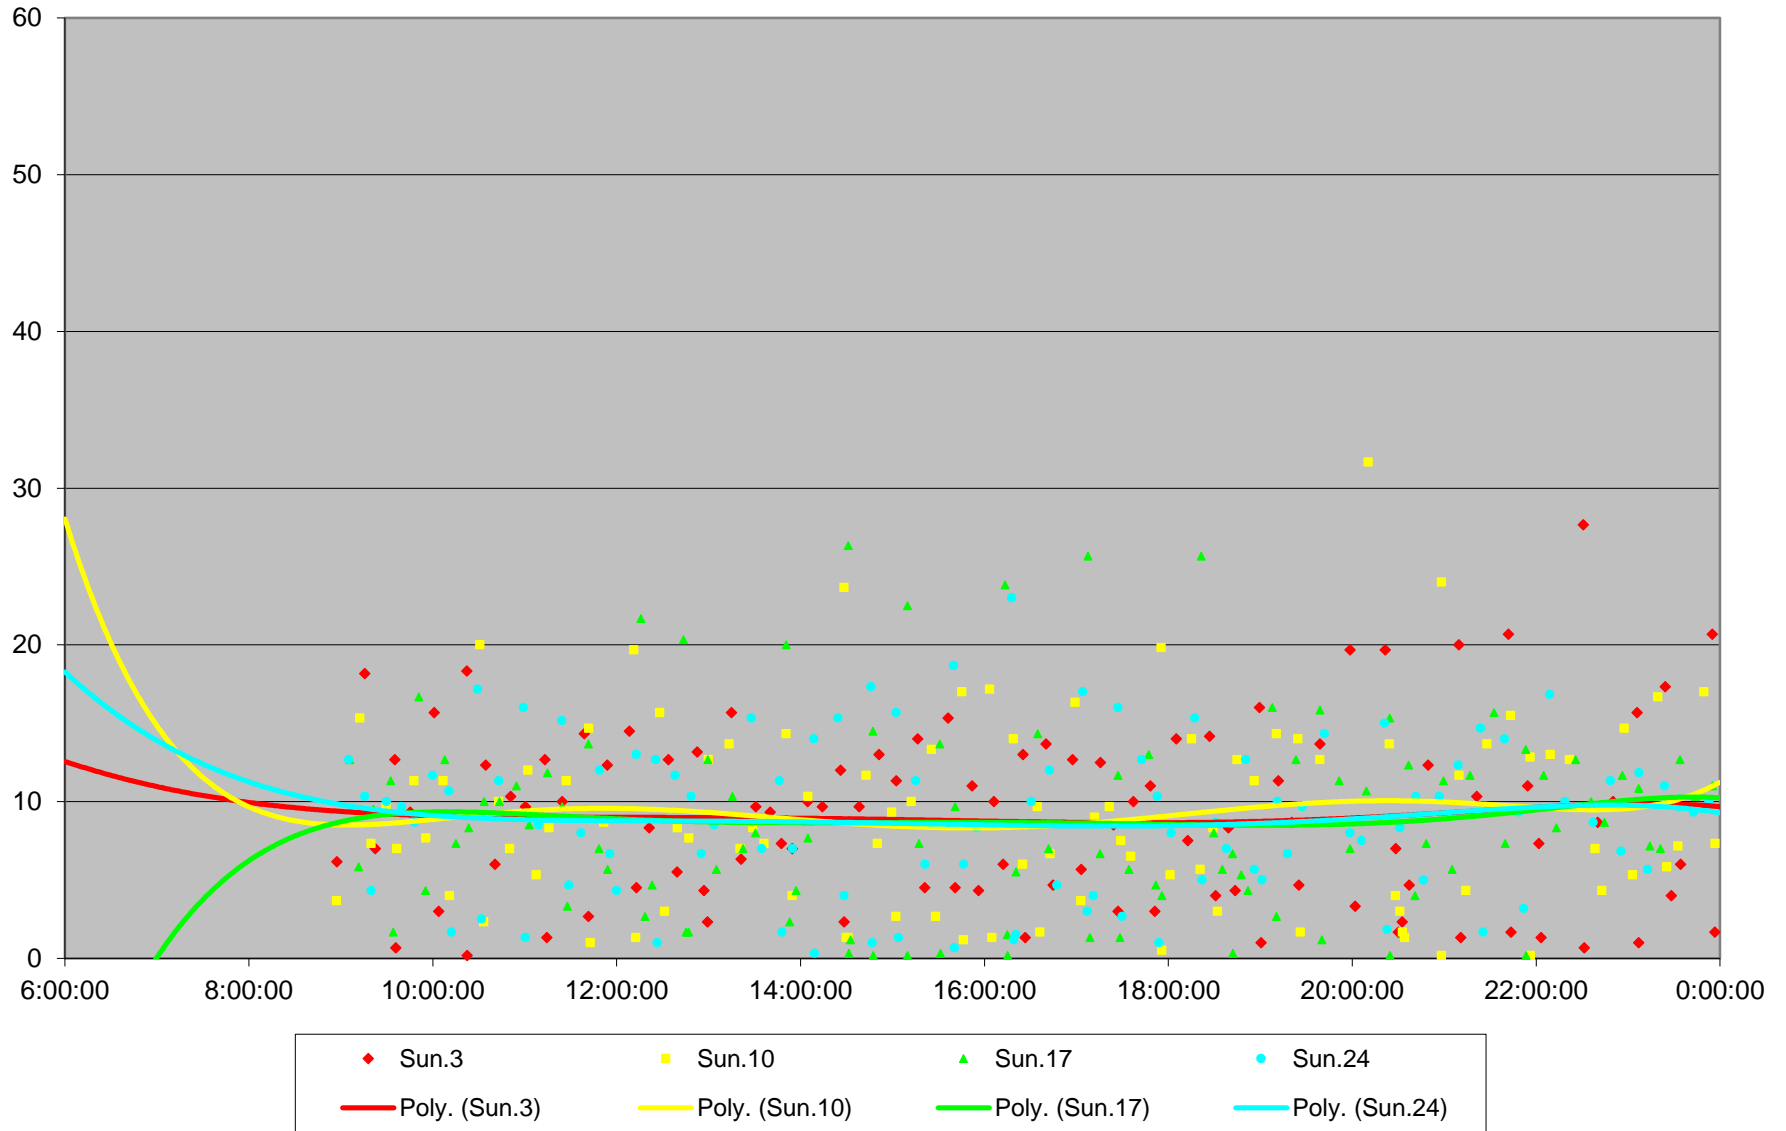

165 Weston Road North Headways at Sheppard Northbound April 2016

165 Weston Road North Headways at Sheppard Northbound April 2016

165 Weston Road North Headways at Sheppard Northbound April 2016

165 Weston Road North Headways at Sheppard Northbound April 2016 Weekday Statistics

165 Weston Road North Headways at Sheppard Northbound April 2016 Saturday Statistics

165 Weston Road North Headways at Sheppard Northbound April 2016 Sunday Statistics