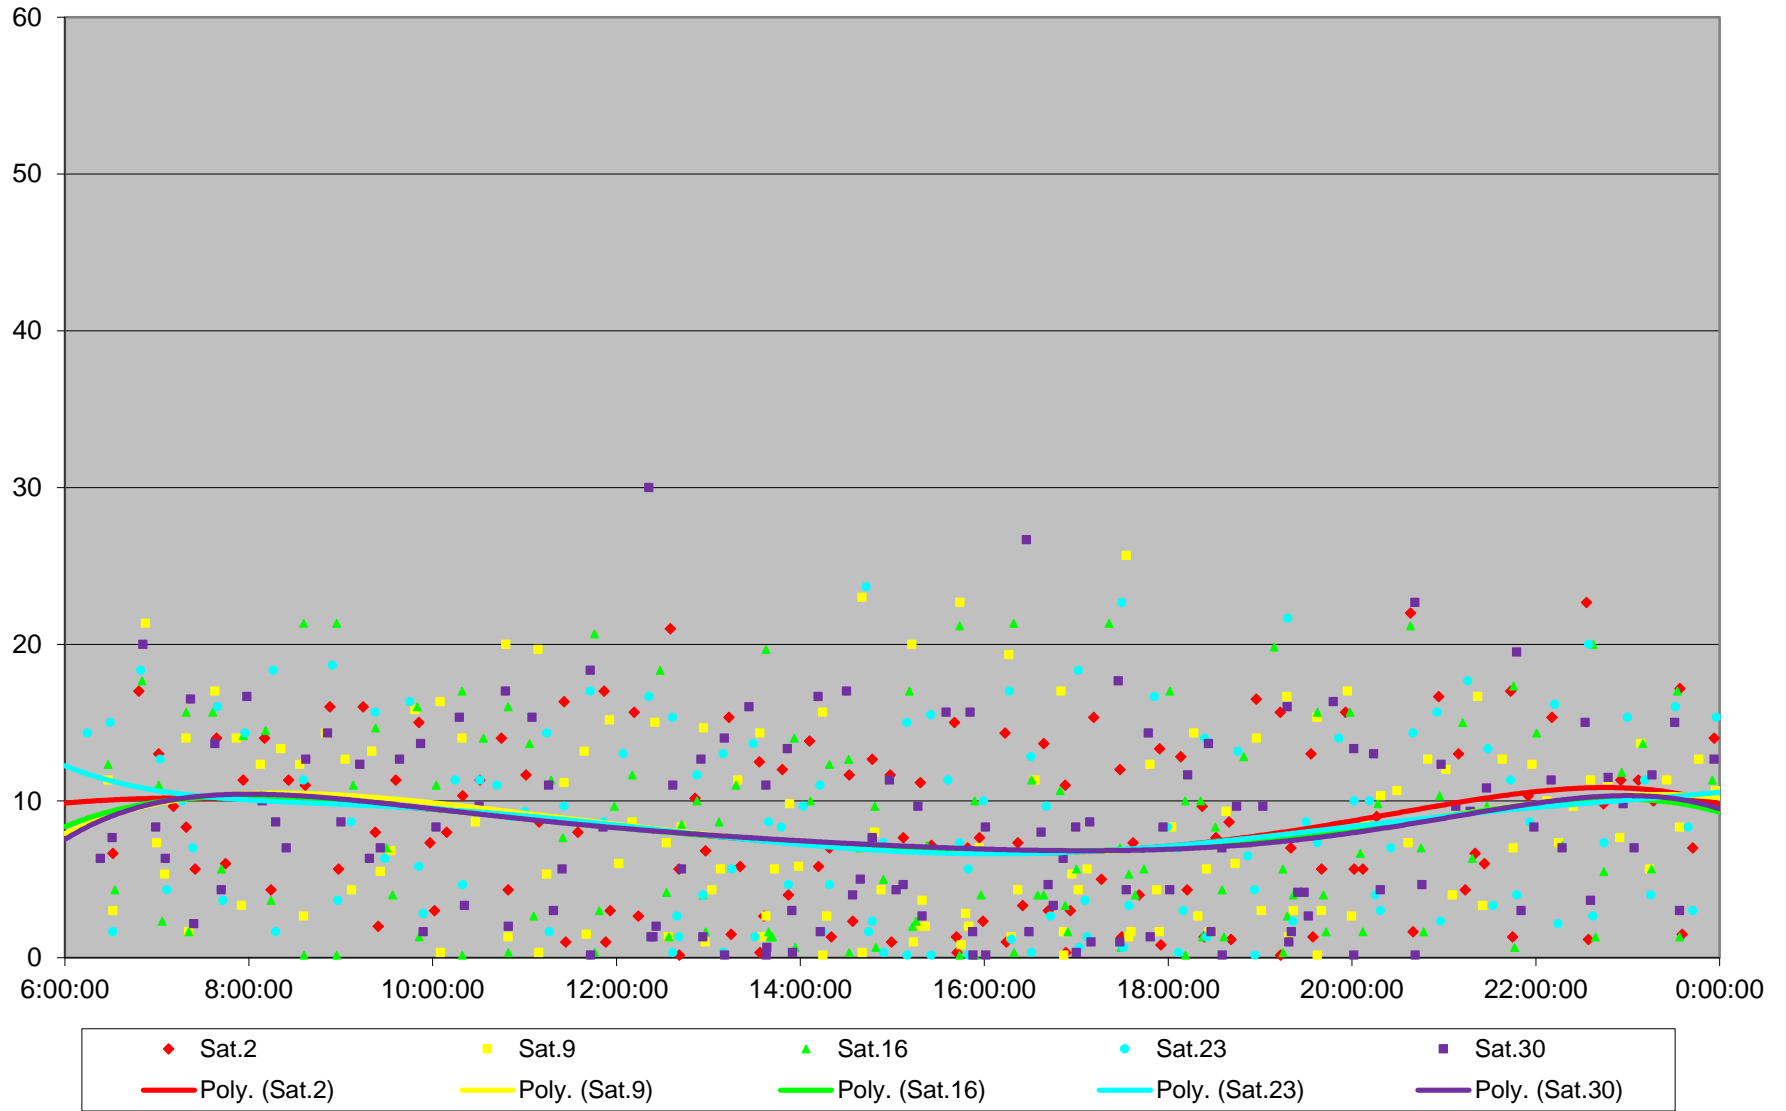

165 Weston Road North Headways at Sheppard Northbound April 2016

165 Weston Road North Headways at Sheppard Northbound April 2016

165 Weston Road North Headways at Sheppard Northbound April 2016

165 Weston Road North Headways at Sheppard Northbound April 2016 Weekday Statistics

165 Weston Road North Headways at Sheppard Northbound April 2016 Saturday Statistics

165 Weston Road North Headways at Sheppard Northbound April 2016 Sunday Statistics