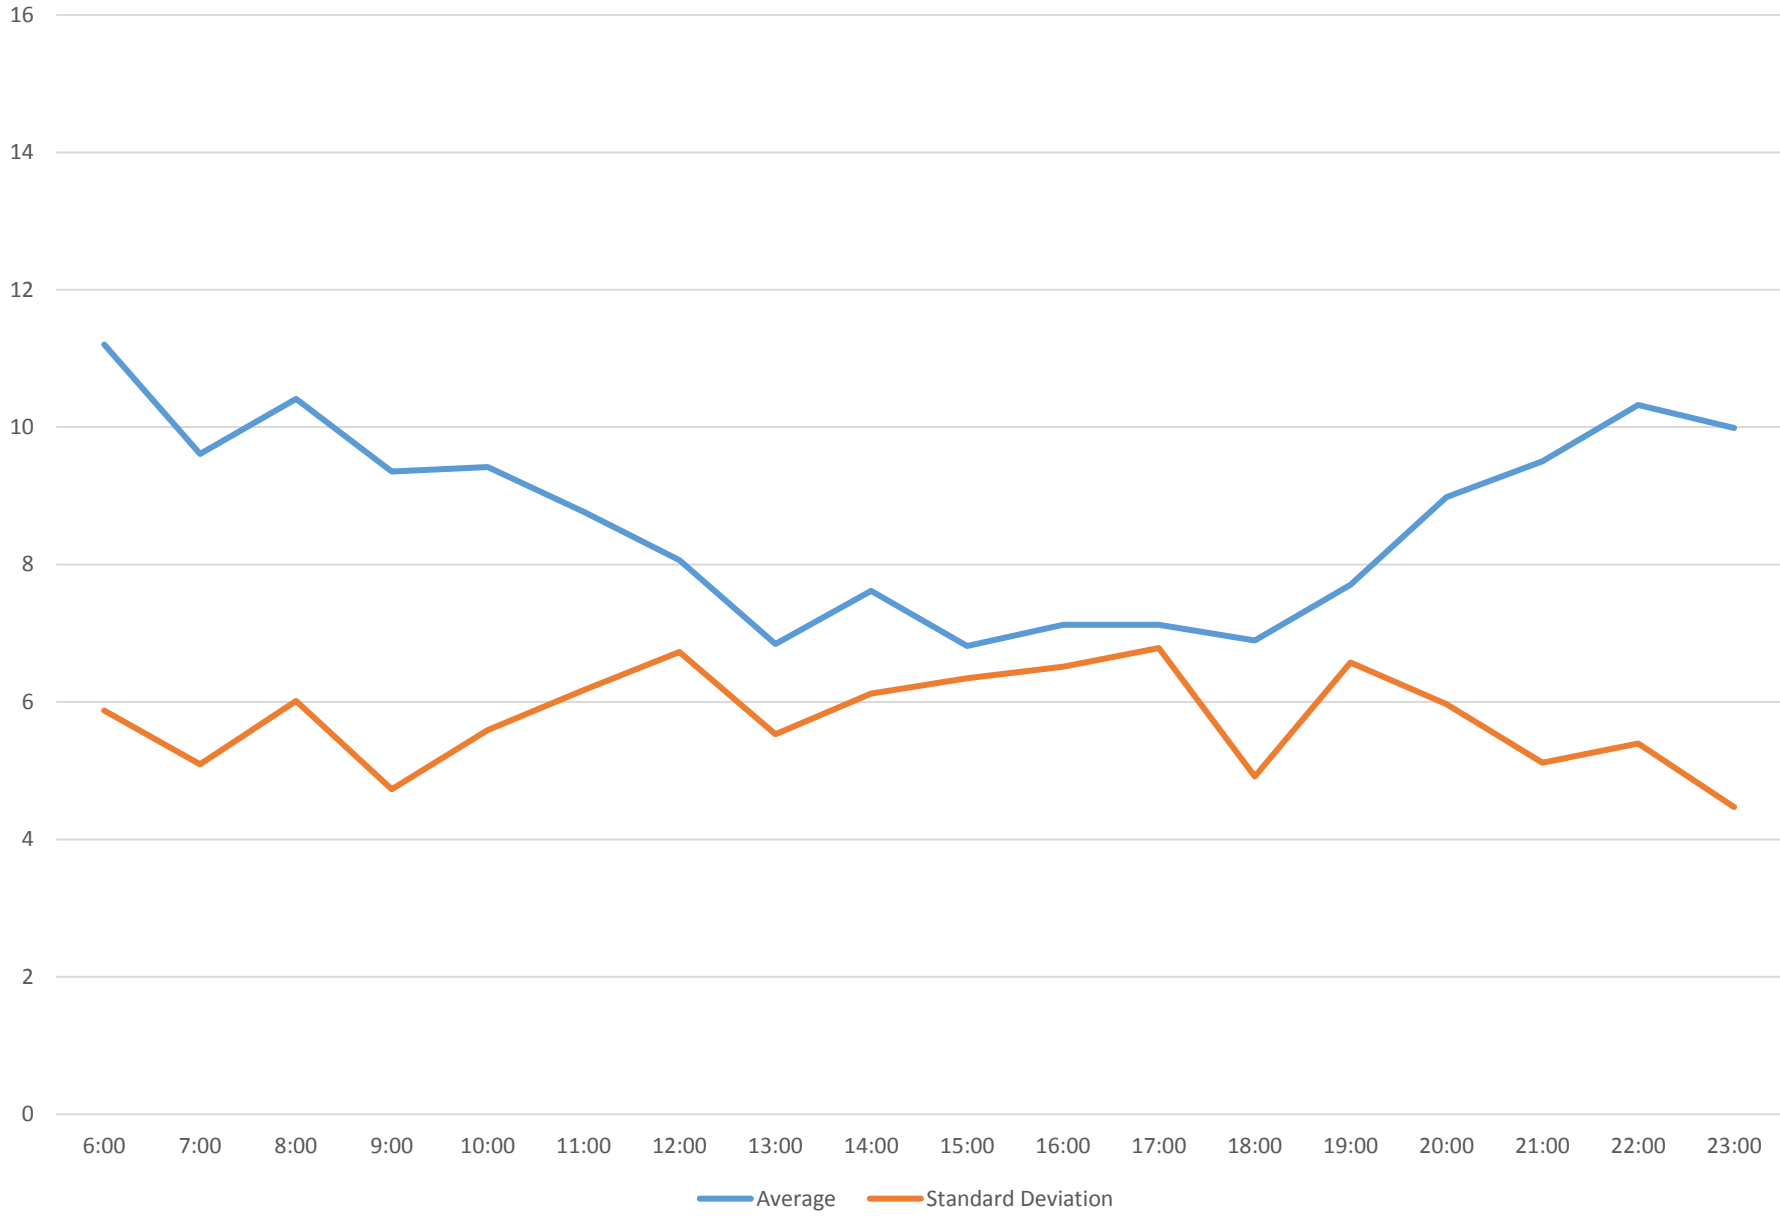

165 Weston Road North Headways at Sheppard Northbound April 2016

165 Weston Road North Headways at Sheppard Northbound April 2016

165 Weston Road North Headways at Sheppard Northbound April 2016

165 Weston Road North Headways at Sheppard Northbound April 2016 Weekday Statistics

165 Weston Road North Headways at Sheppard Northbound April 2016 Saturday Statistics

165 Weston Road North Headways at Sheppard Northbound April 2016 Sunday Statistics