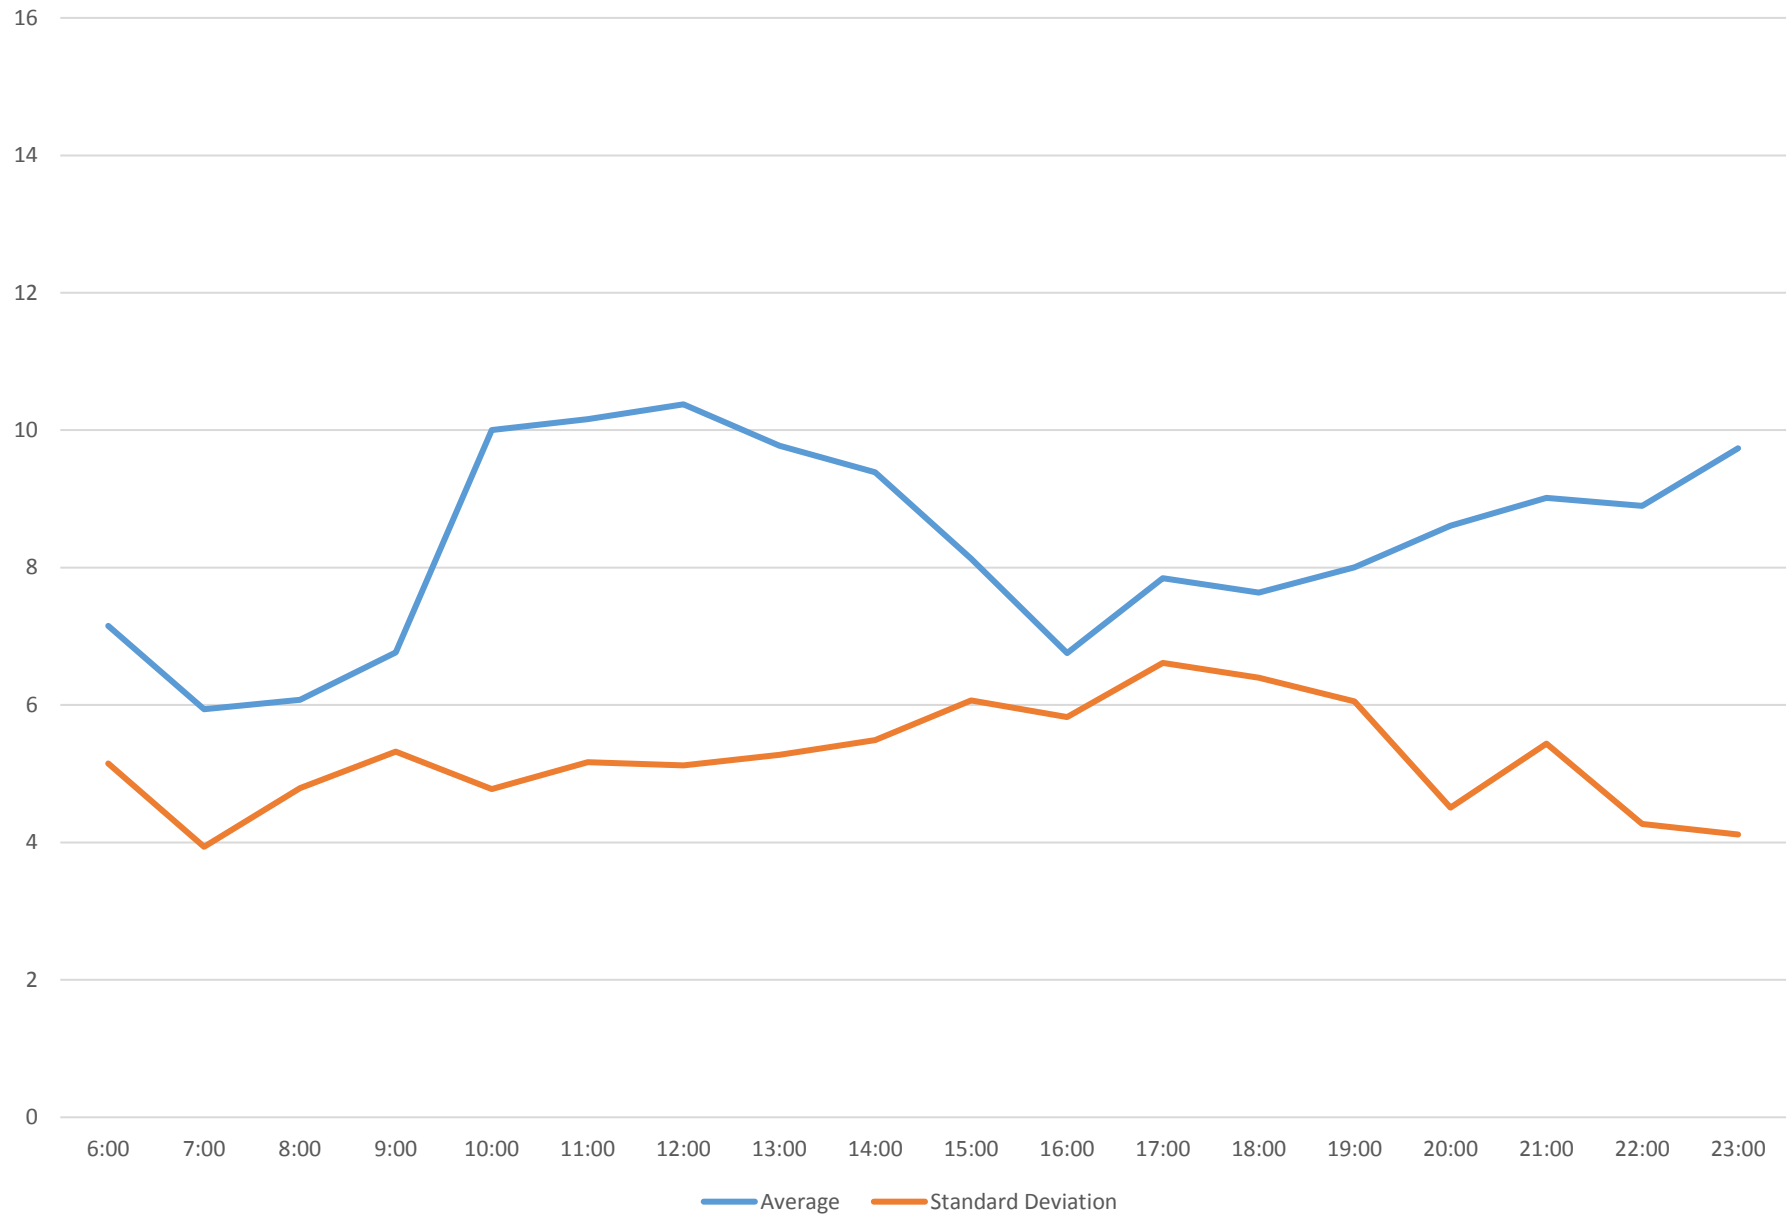

165 Weston Road North Headways at Sheppard Northbound April 2016

165 Weston Road North Headways at Sheppard Northbound April 2016

165 Weston Road North Headways at Sheppard Northbound April 2016

165 Weston Road North Headways at Sheppard Northbound April 2016 Weekday Statistics

165 Weston Road North Headways at Sheppard Northbound April 2016 Saturday Statistics

165 Weston Road North Headways at Sheppard Northbound April 2016 Sunday Statistics