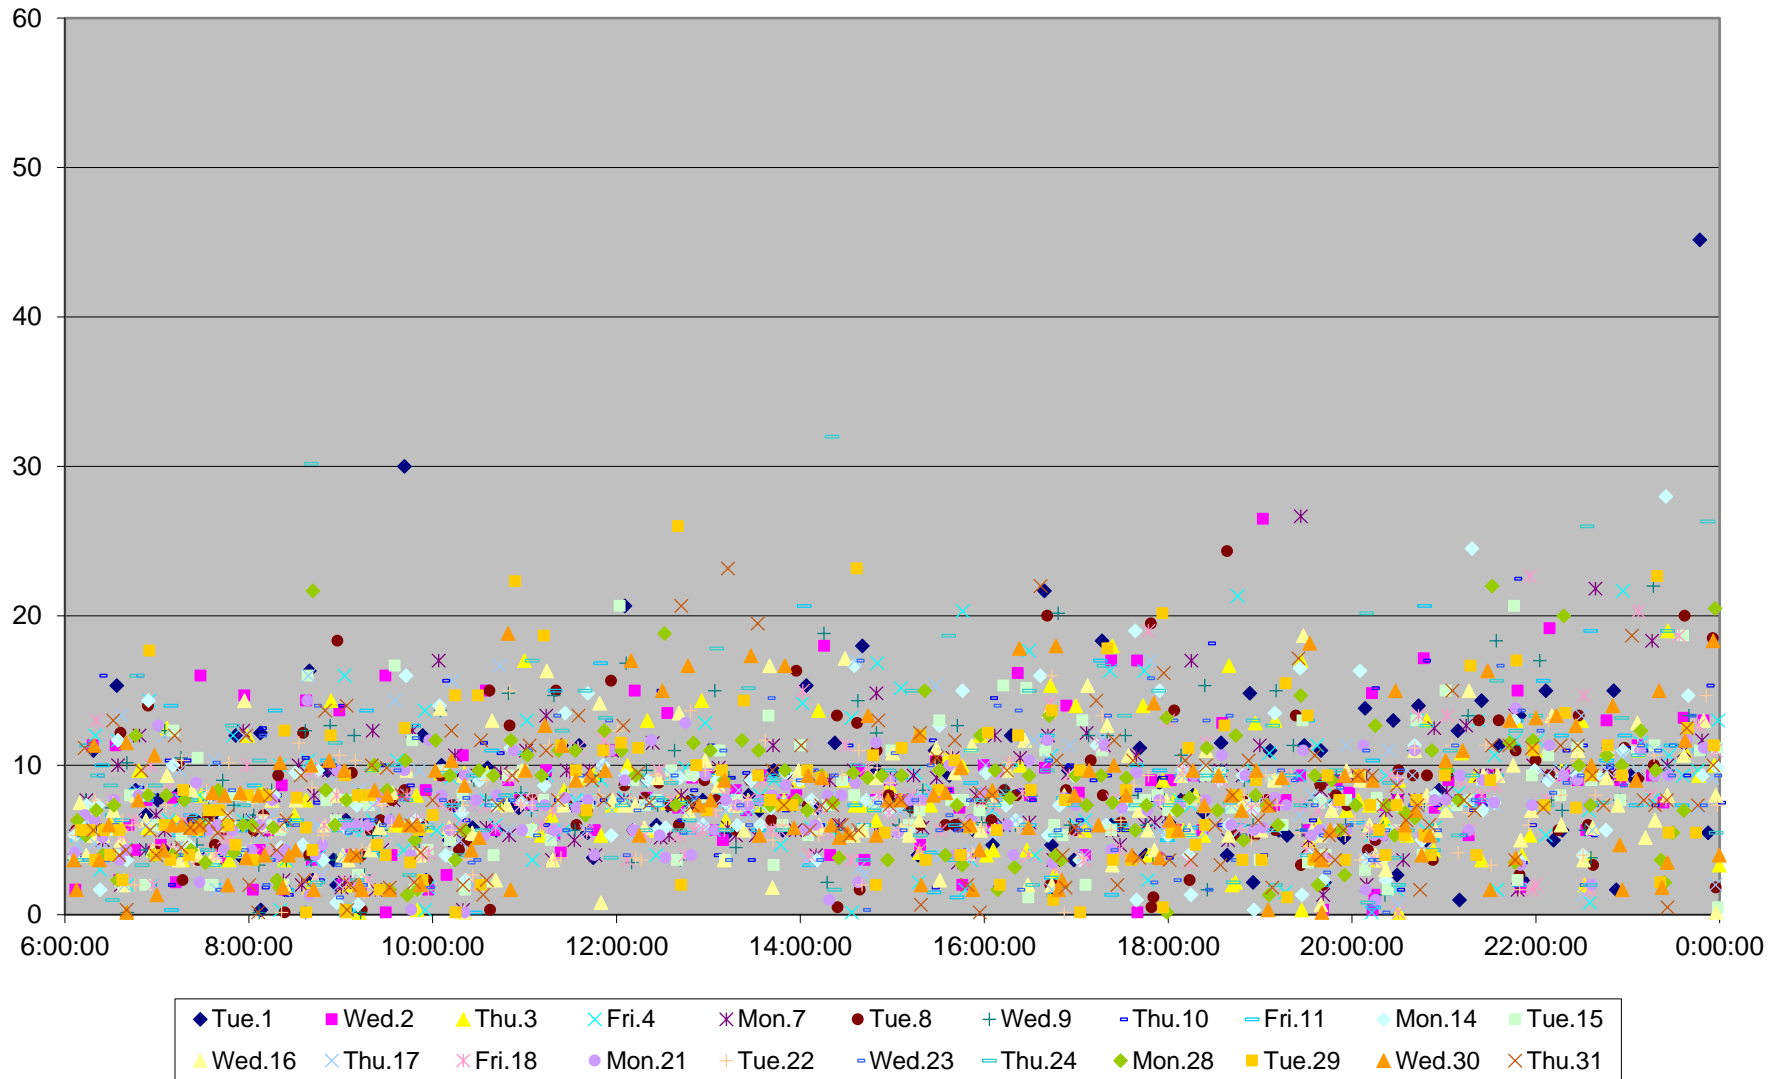

165 Weston Road North Headways at Yonge St. Westbound March 2016