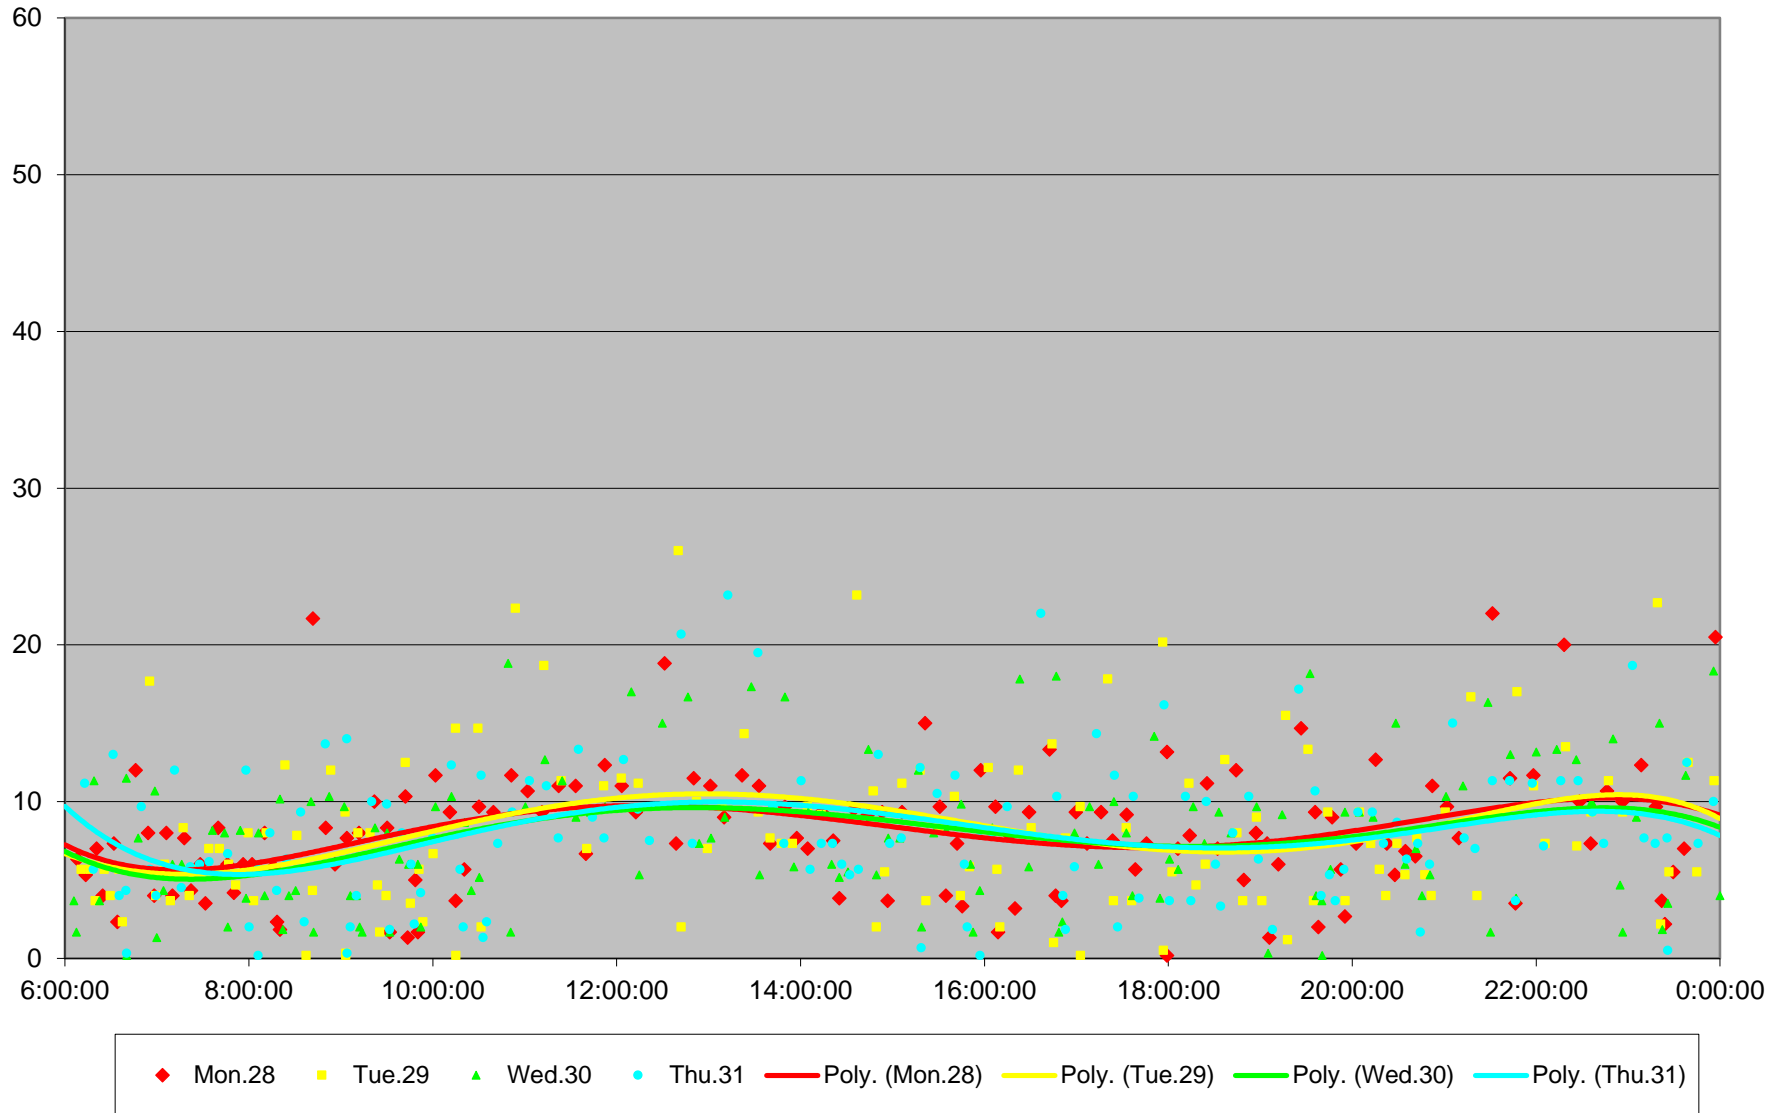

165 Weston Road North Headways at Yonge St. Westbound March 2016