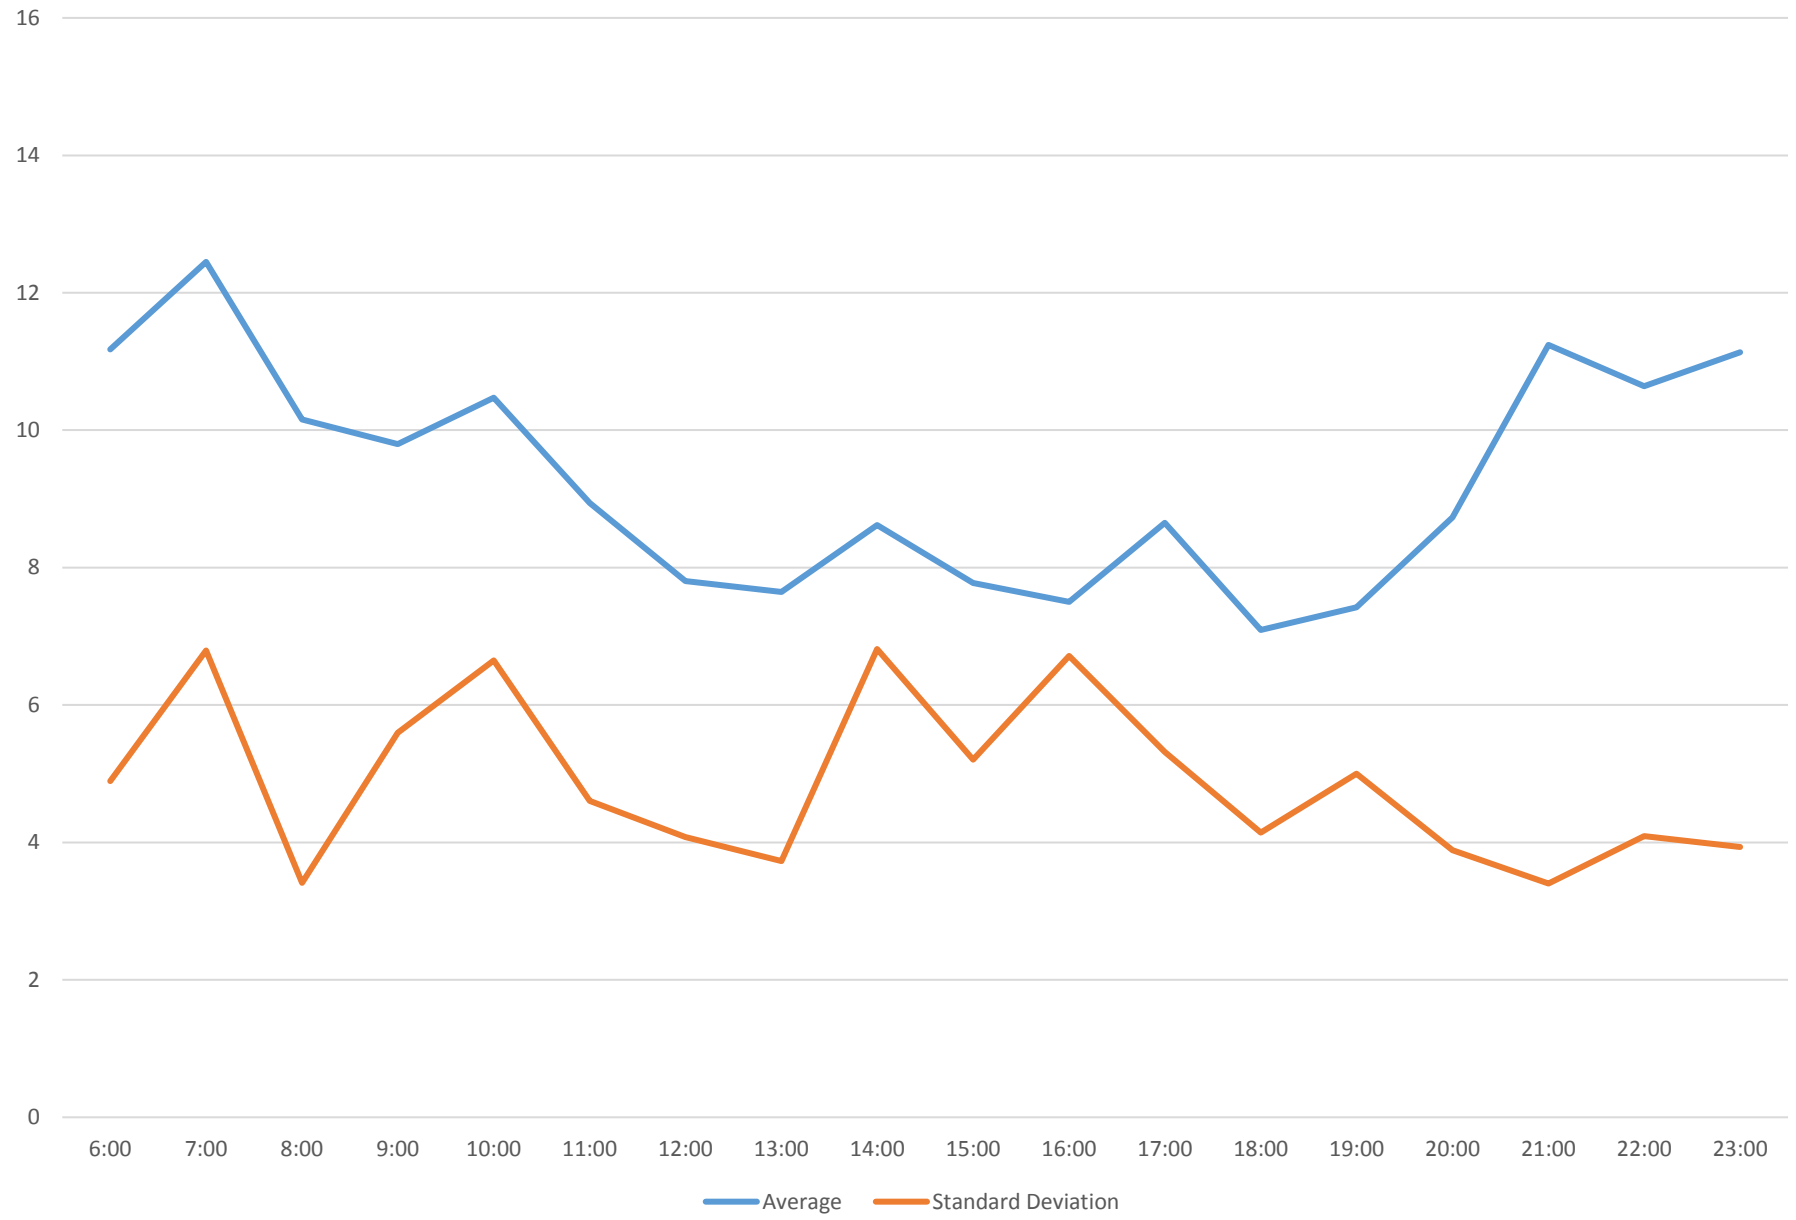

### 165 Weston Road North Headways at Yonge St. Westbound March 2016

165 Weston Road North Headways at Yonge St. Westbound March 2016 Weekday Statistics

165 Weston Road North Headways at Yonge St. Westbound March 2016 Saturday Statistics