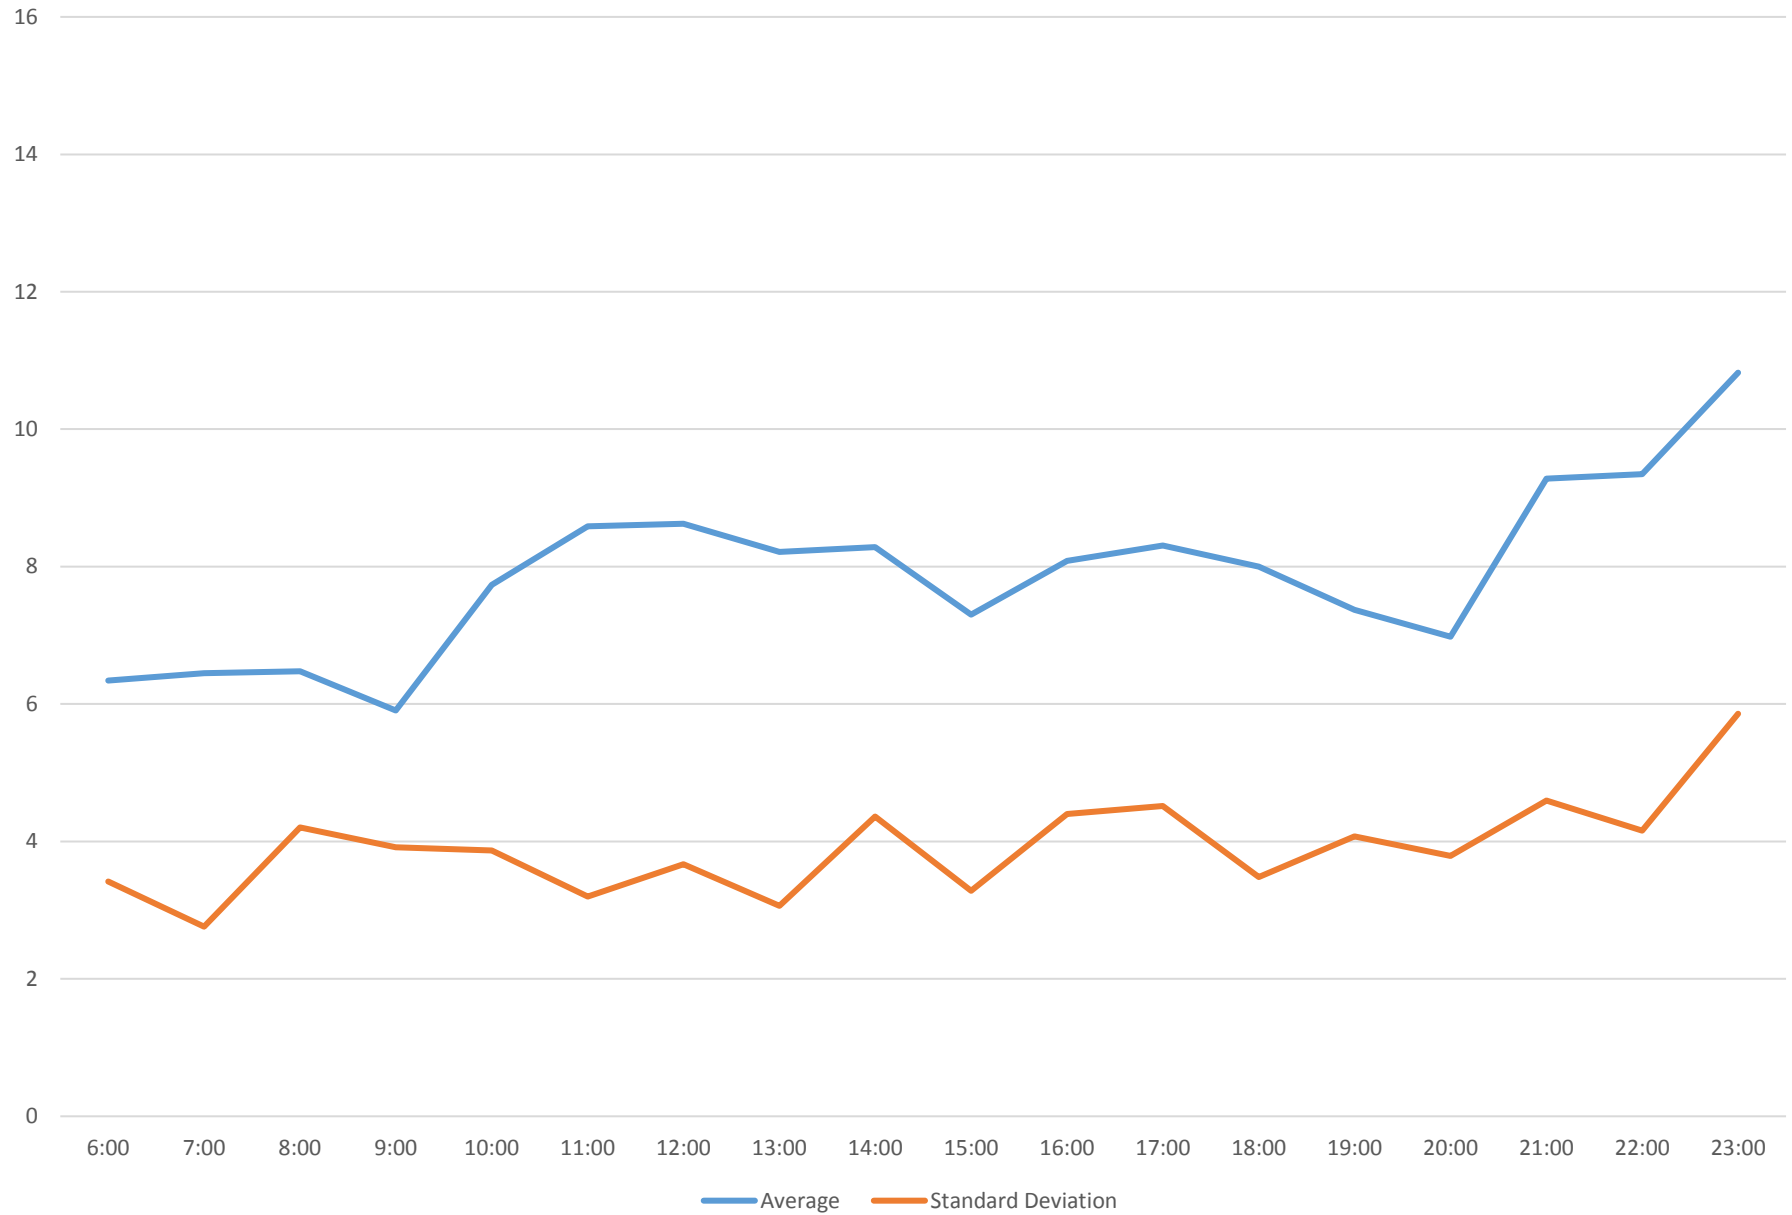

165 Weston Road North Headways at Yonge St. Westbound March 2016 Saturday Statistics

165 Weston Road North Headways at Yonge St. Westbound March 2016 Weekday Statistics