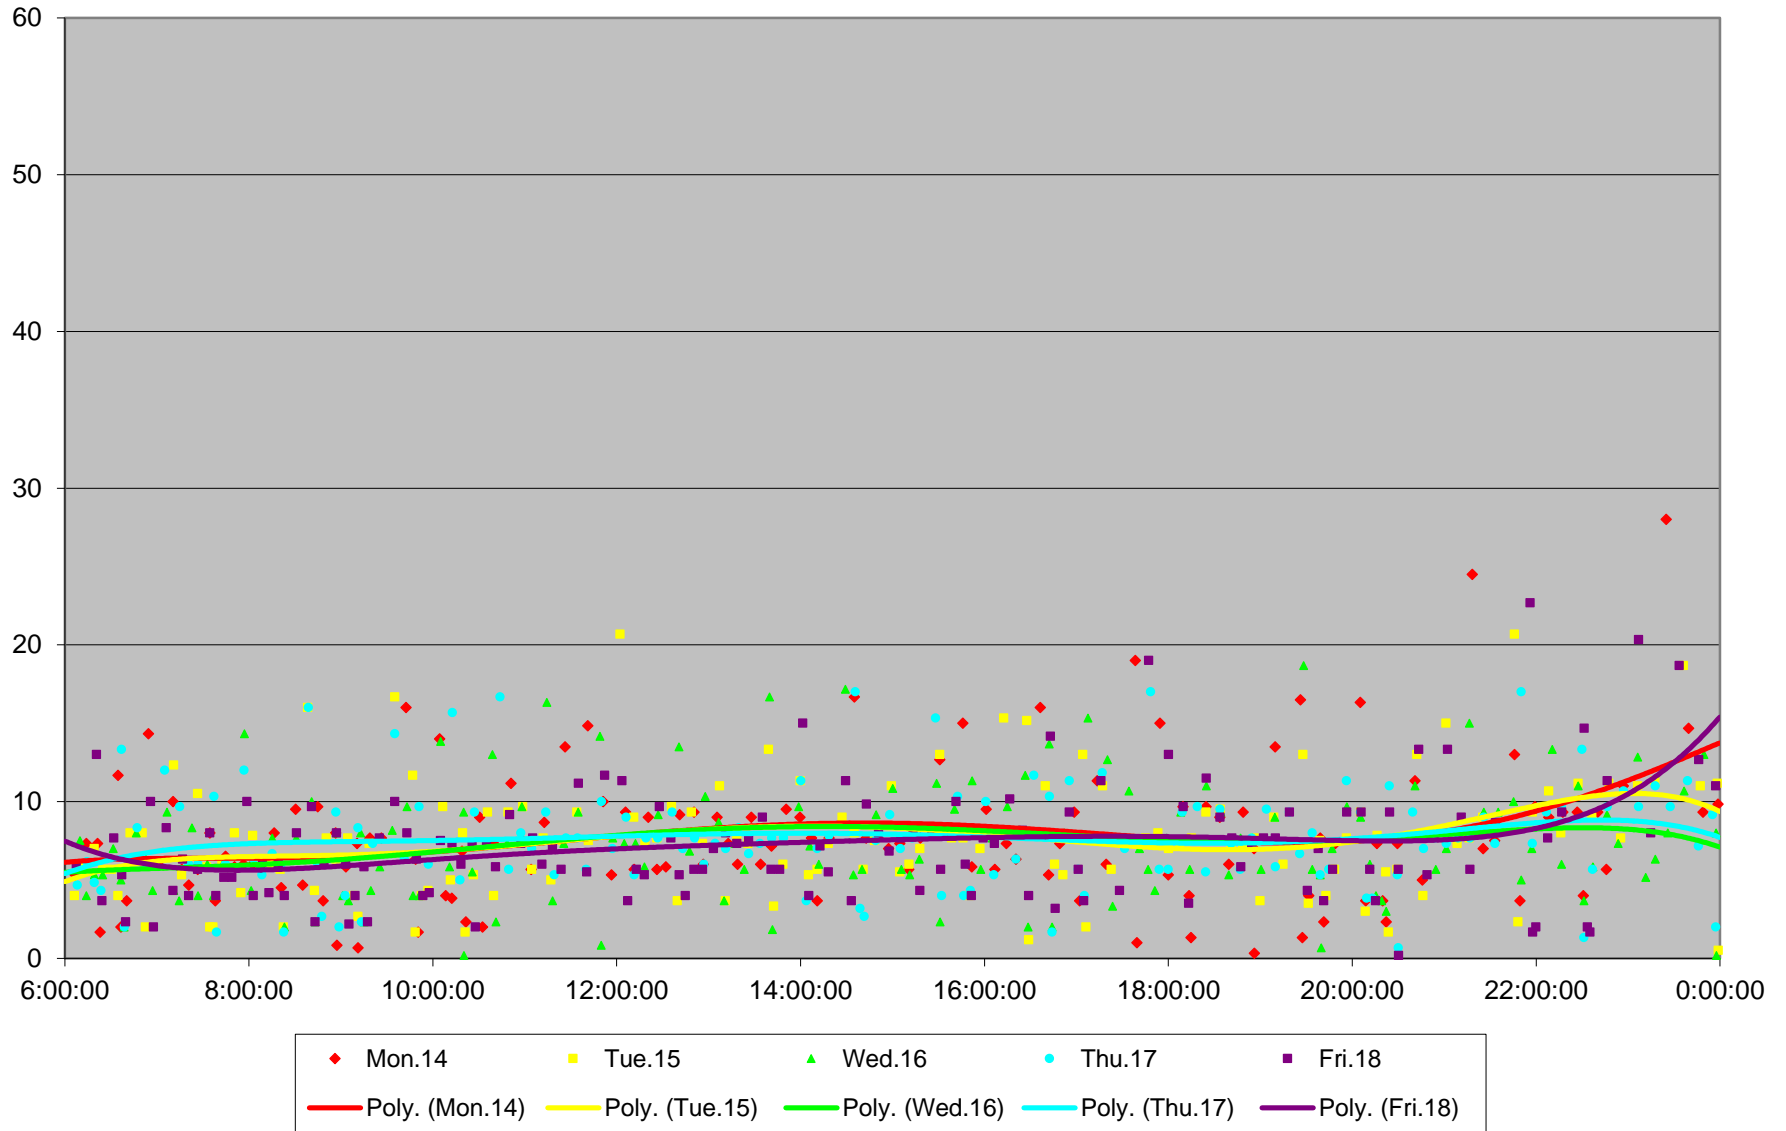

165 Weston Road North Headways at Yonge St. Westbound March 2016