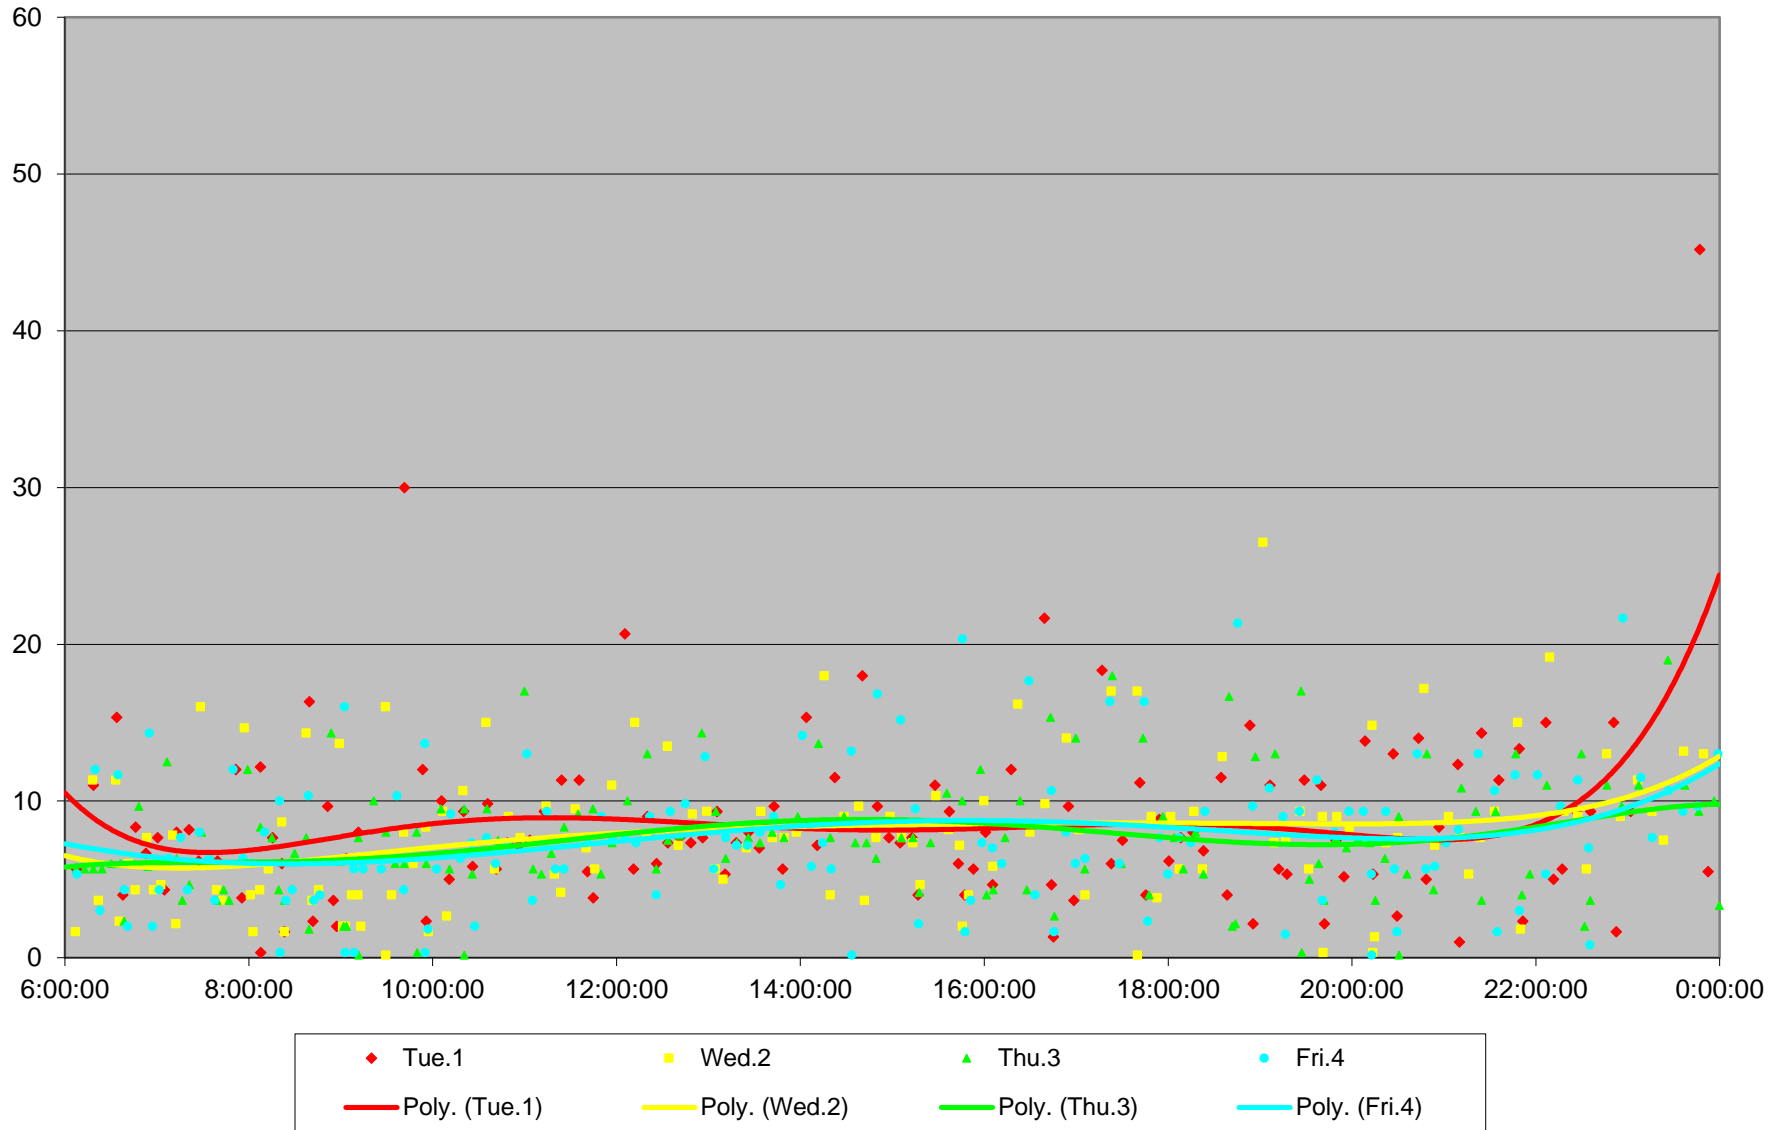

### 165 Weston Road North Headways at Yonge St. Westbound March 2016