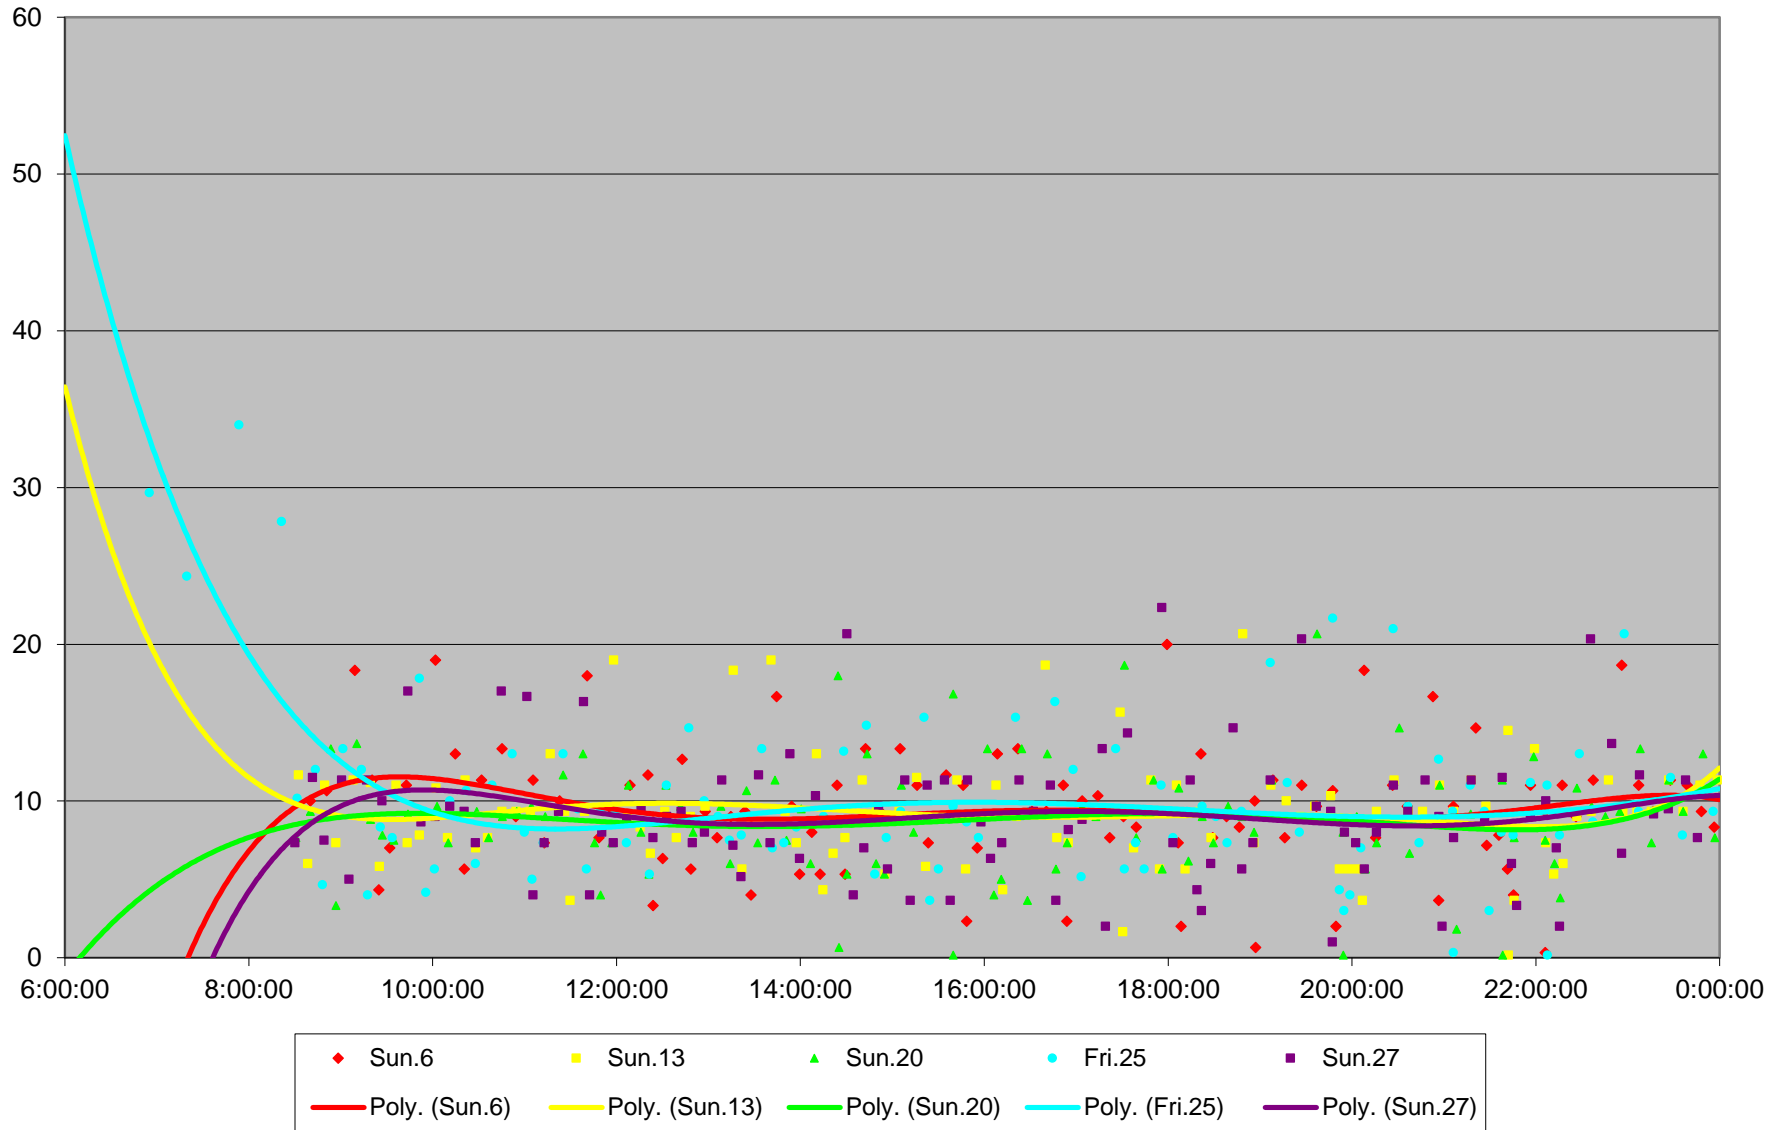

165 Weston Road North Headways at Yonge St. Westbound March 2016 Weekday Statistics

165 Weston Road North Headways at Yonge St. Westbound March 2016