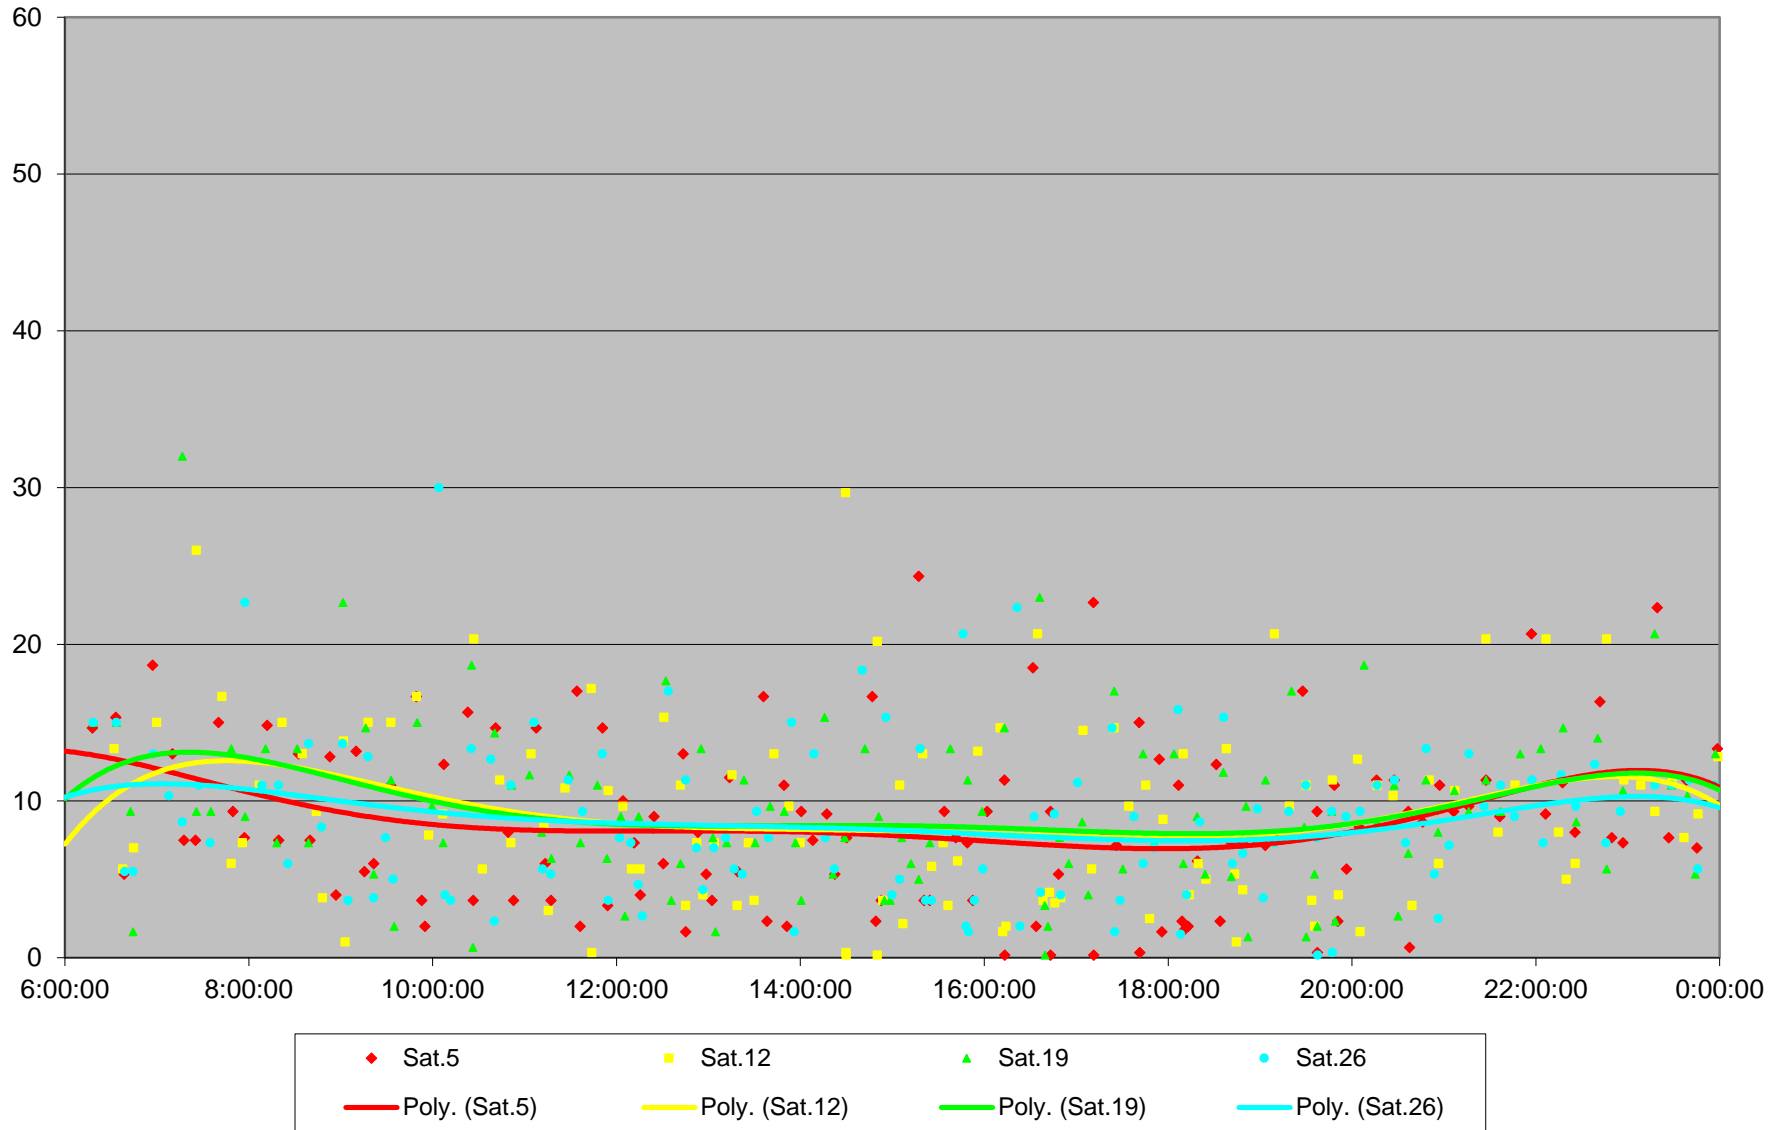

165 Weston Road North Headways at Yonge St. Westbound March 2016