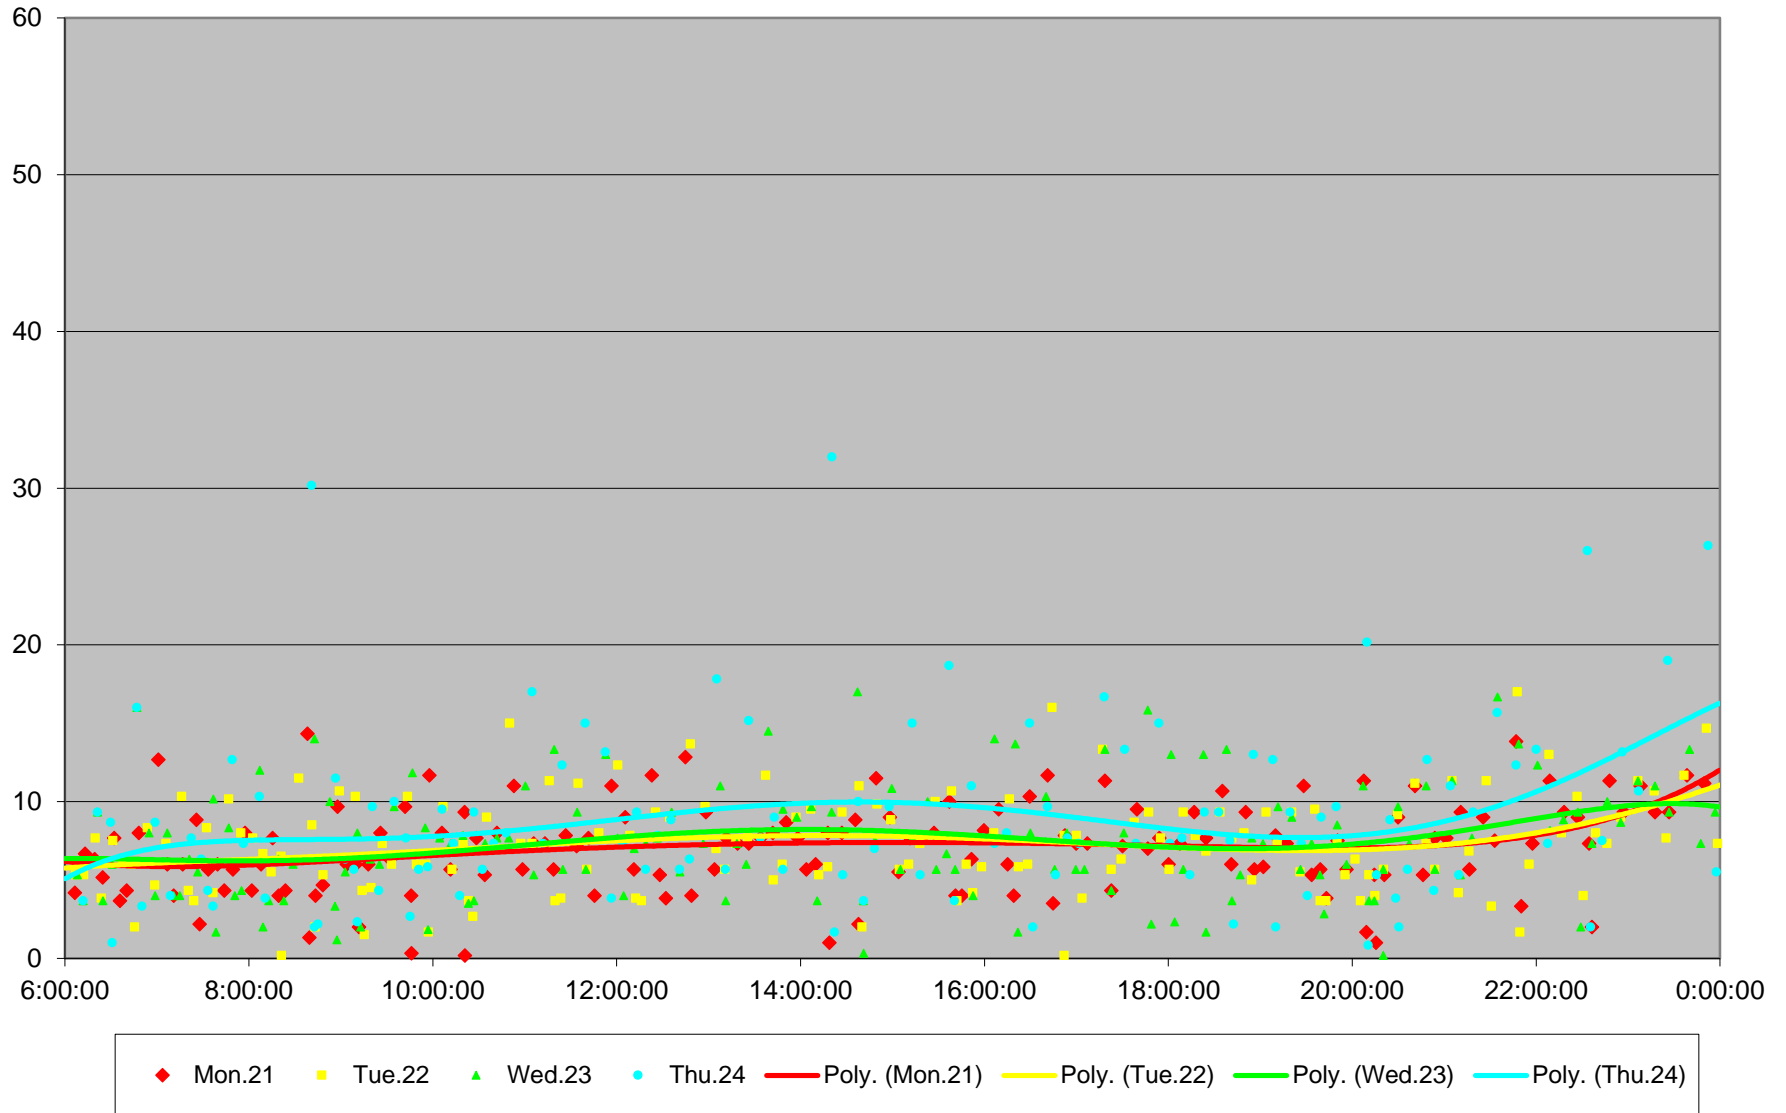

165 Weston Road North Headways at Yonge St. Westbound March 2016