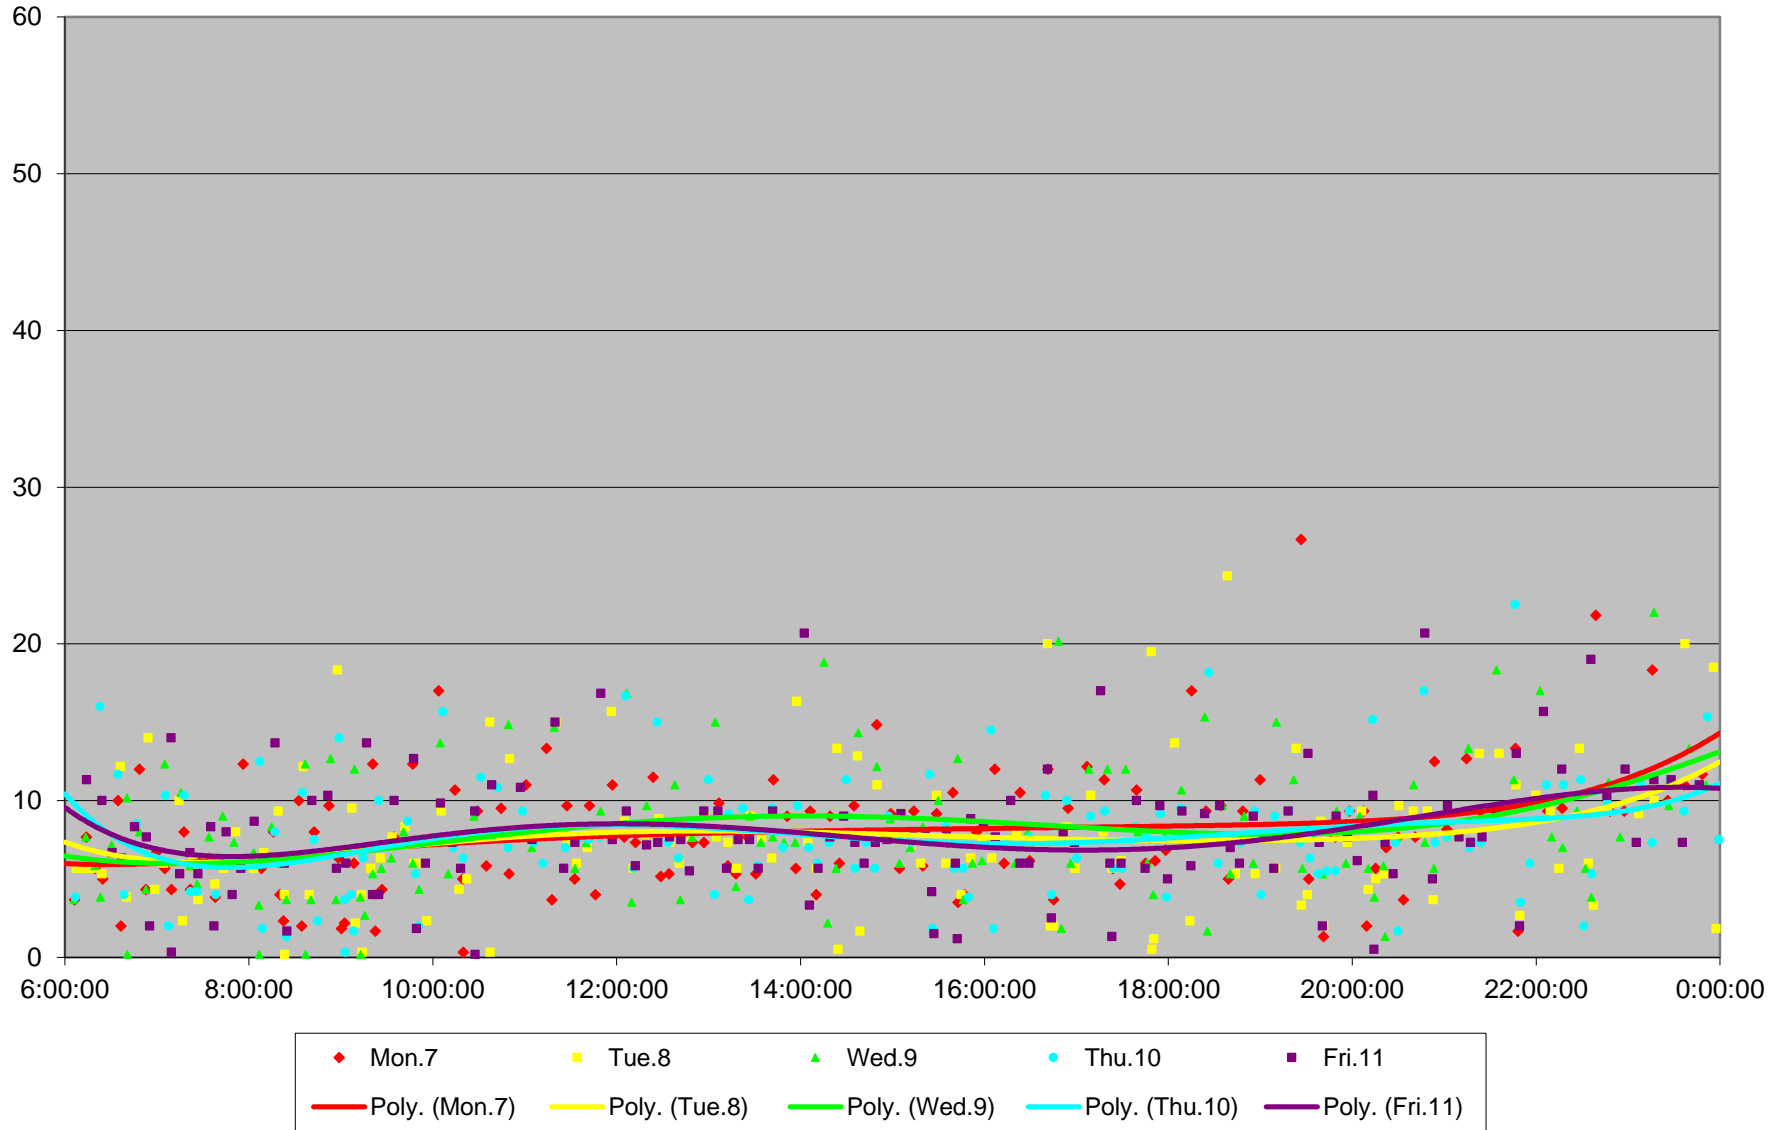

165 Weston Road North Headways at Yonge St. Westbound March 2016