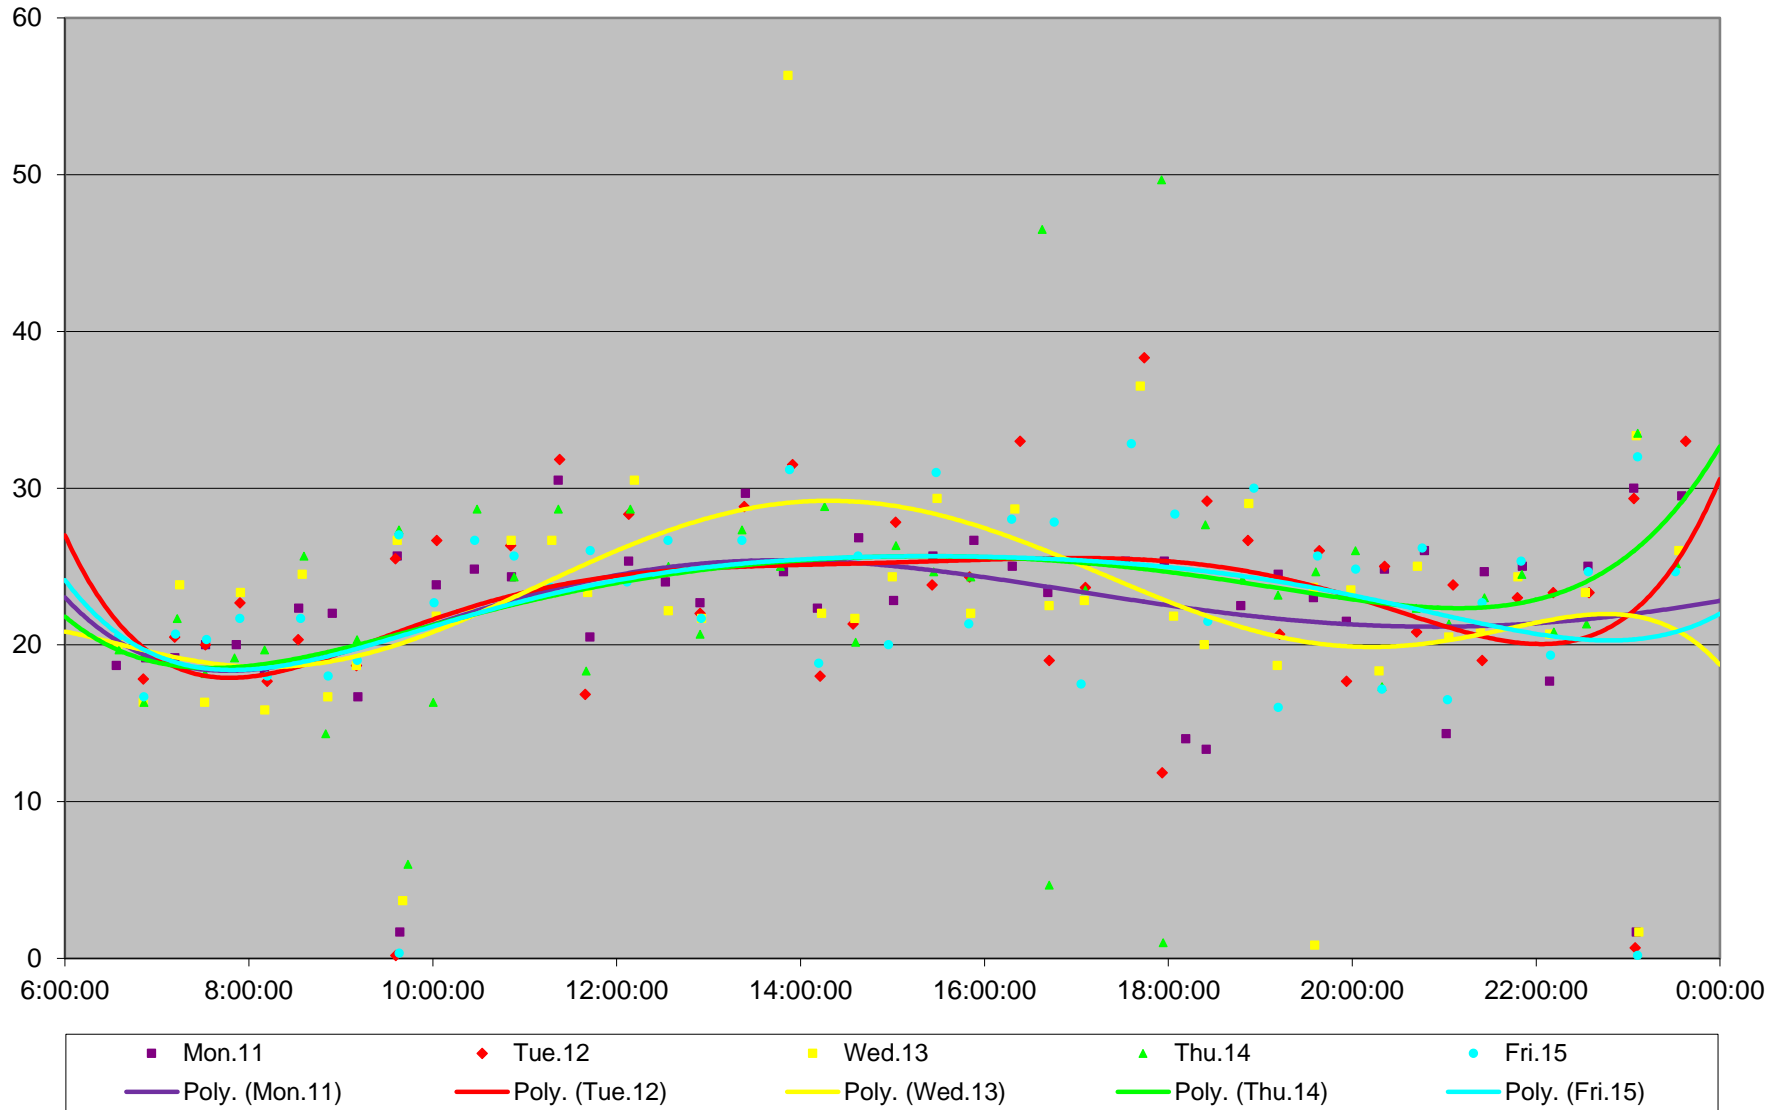

118 Thistle Down Headways at Dufferin St. Westbound April 2016

118 Thistle Down Headways at Dufferin St. Westbound April 2016

118 Thistle Down Headways at Dufferin St. Westbound April 2016

118 Thistle Down Headways at Dufferin St. Westbound April 2016

118 Thistle Down Headways at Dufferin St. Westbound April 2016

118 Thistle Down Headways at Dufferin St. Westbound April 2016

118 Thistle Down Headways at Dufferin St. Westbound April 2016

118 Thistle Down Headways at Dufferin St. Westbound April 2016 Weekday Statistics

118 Thistle Down Headways at Dufferin St. Westbound April 2016 Saturday Statistics

118 Thistle Down Headways at Dufferin St. Westbound April 2016 Sunday Statistics