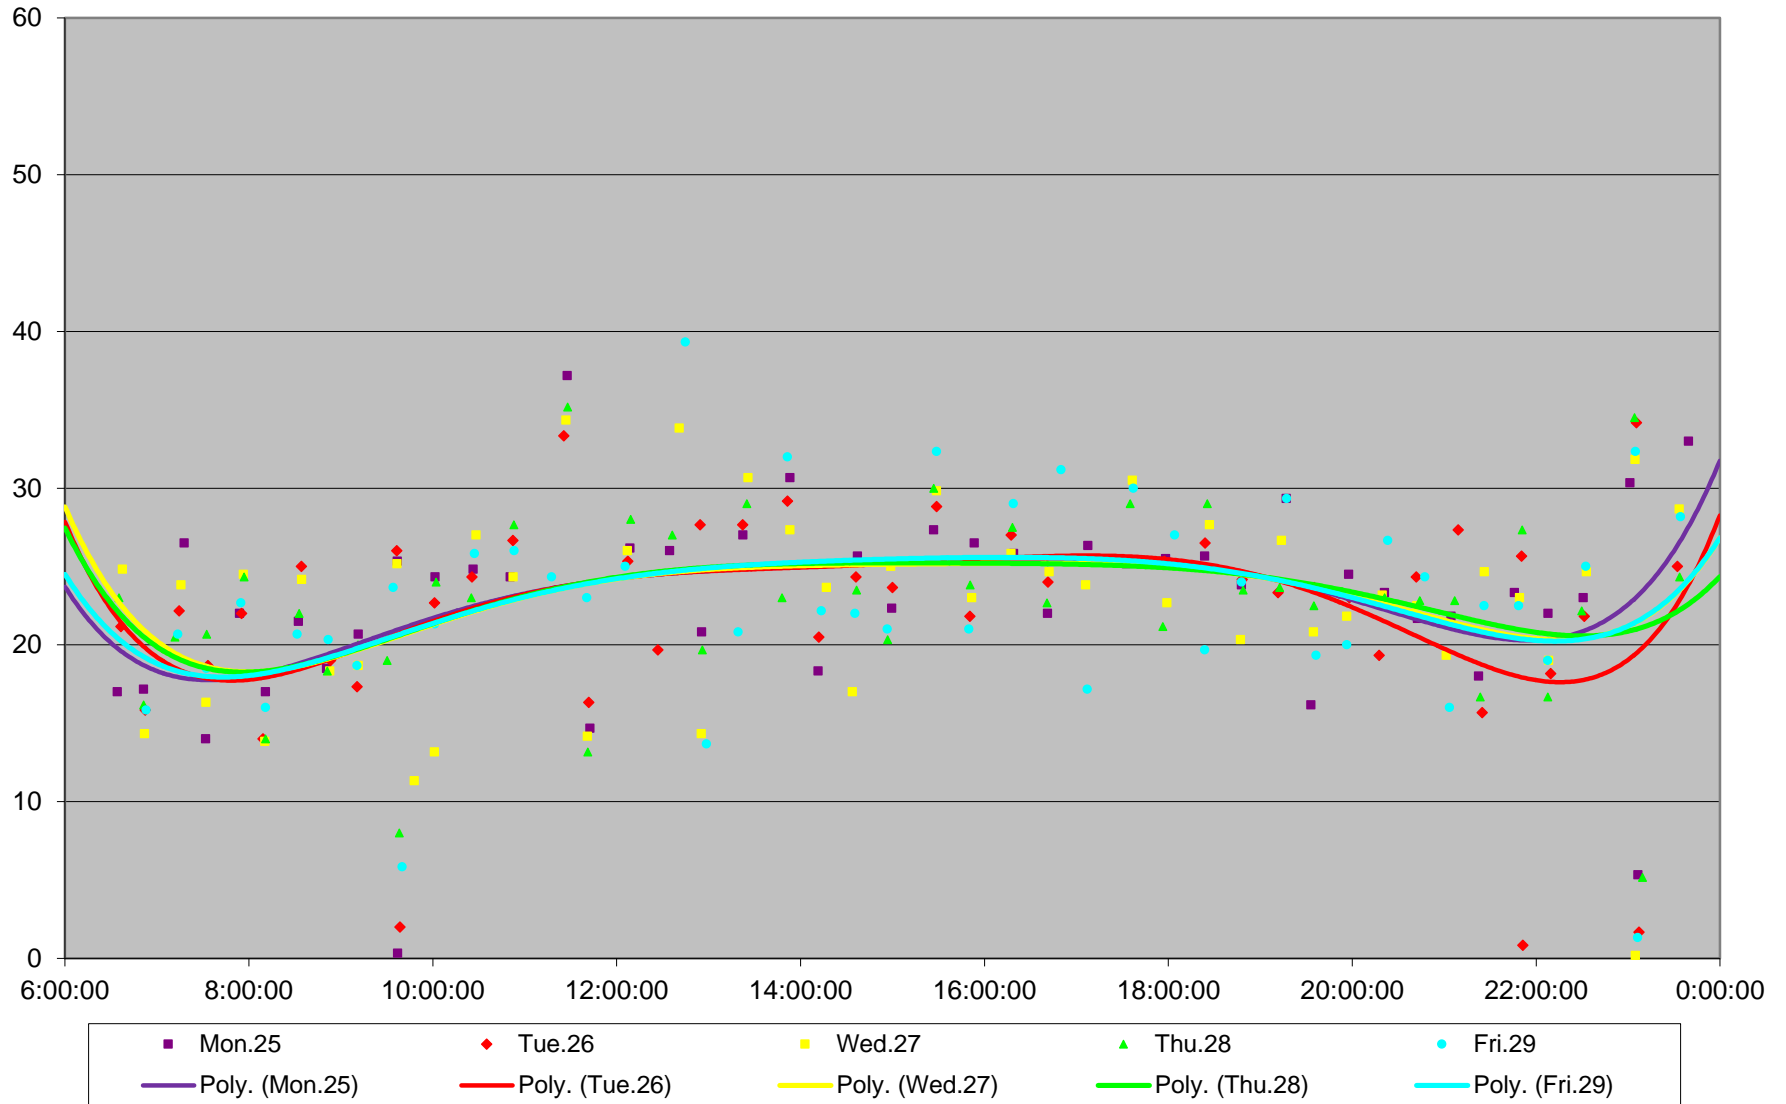

118 Thistle Down Headways at Dufferin St. Westbound April 2016

118 Thistle Down Headways at Dufferin St. Westbound April 2016

118 Thistle Down Headways at Dufferin St. Westbound April 2016

118 Thistle Down Headways at Dufferin St. Westbound April 2016

118 Thistle Down Headways at Dufferin St. Westbound April 2016

118 Thistle Down Headways at Dufferin St. Westbound April 2016

118 Thistle Down Headways at Dufferin St. Westbound April 2016

118 Thistle Down Headways at Dufferin St. Westbound April 2016 Weekday Statistics

118 Thistle Down Headways at Dufferin St. Westbound April 2016 Saturday Statistics

118 Thistle Down Headways at Dufferin St. Westbound April 2016 Sunday Statistics