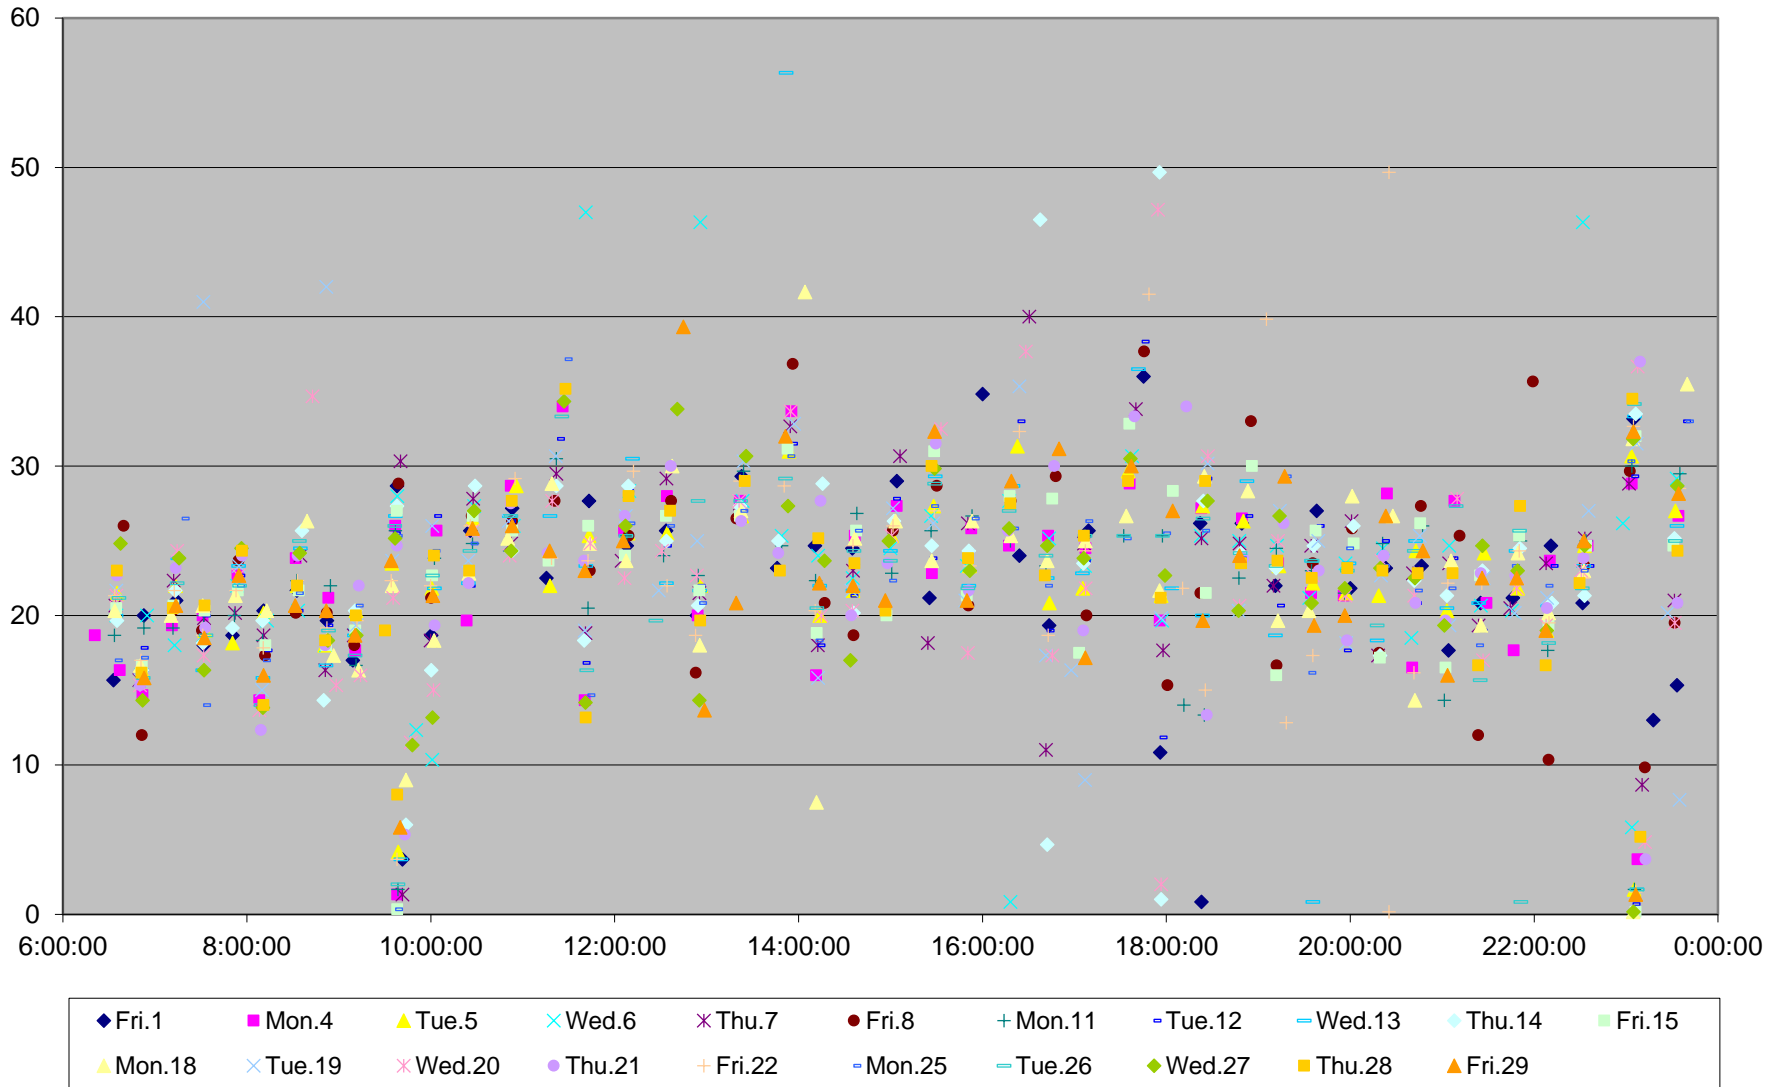

118 Thistle Down Headways at Dufferin St. Westbound April 2016

118 Thistle Down Headways at Dufferin St. Westbound April 2016

118 Thistle Down Headways at Dufferin St. Westbound April 2016

118 Thistle Down Headways at Dufferin St. Westbound April 2016

118 Thistle Down Headways at Dufferin St. Westbound April 2016

118 Thistle Down Headways at Dufferin St. Westbound April 2016

118 Thistle Down Headways at Dufferin St. Westbound April 2016

118 Thistle Down Headways at Dufferin St. Westbound April 2016 Weekday Statistics

118 Thistle Down Headways at Dufferin St. Westbound April 2016 Saturday Statistics

118 Thistle Down Headways at Dufferin St. Westbound April 2016 Sunday Statistics