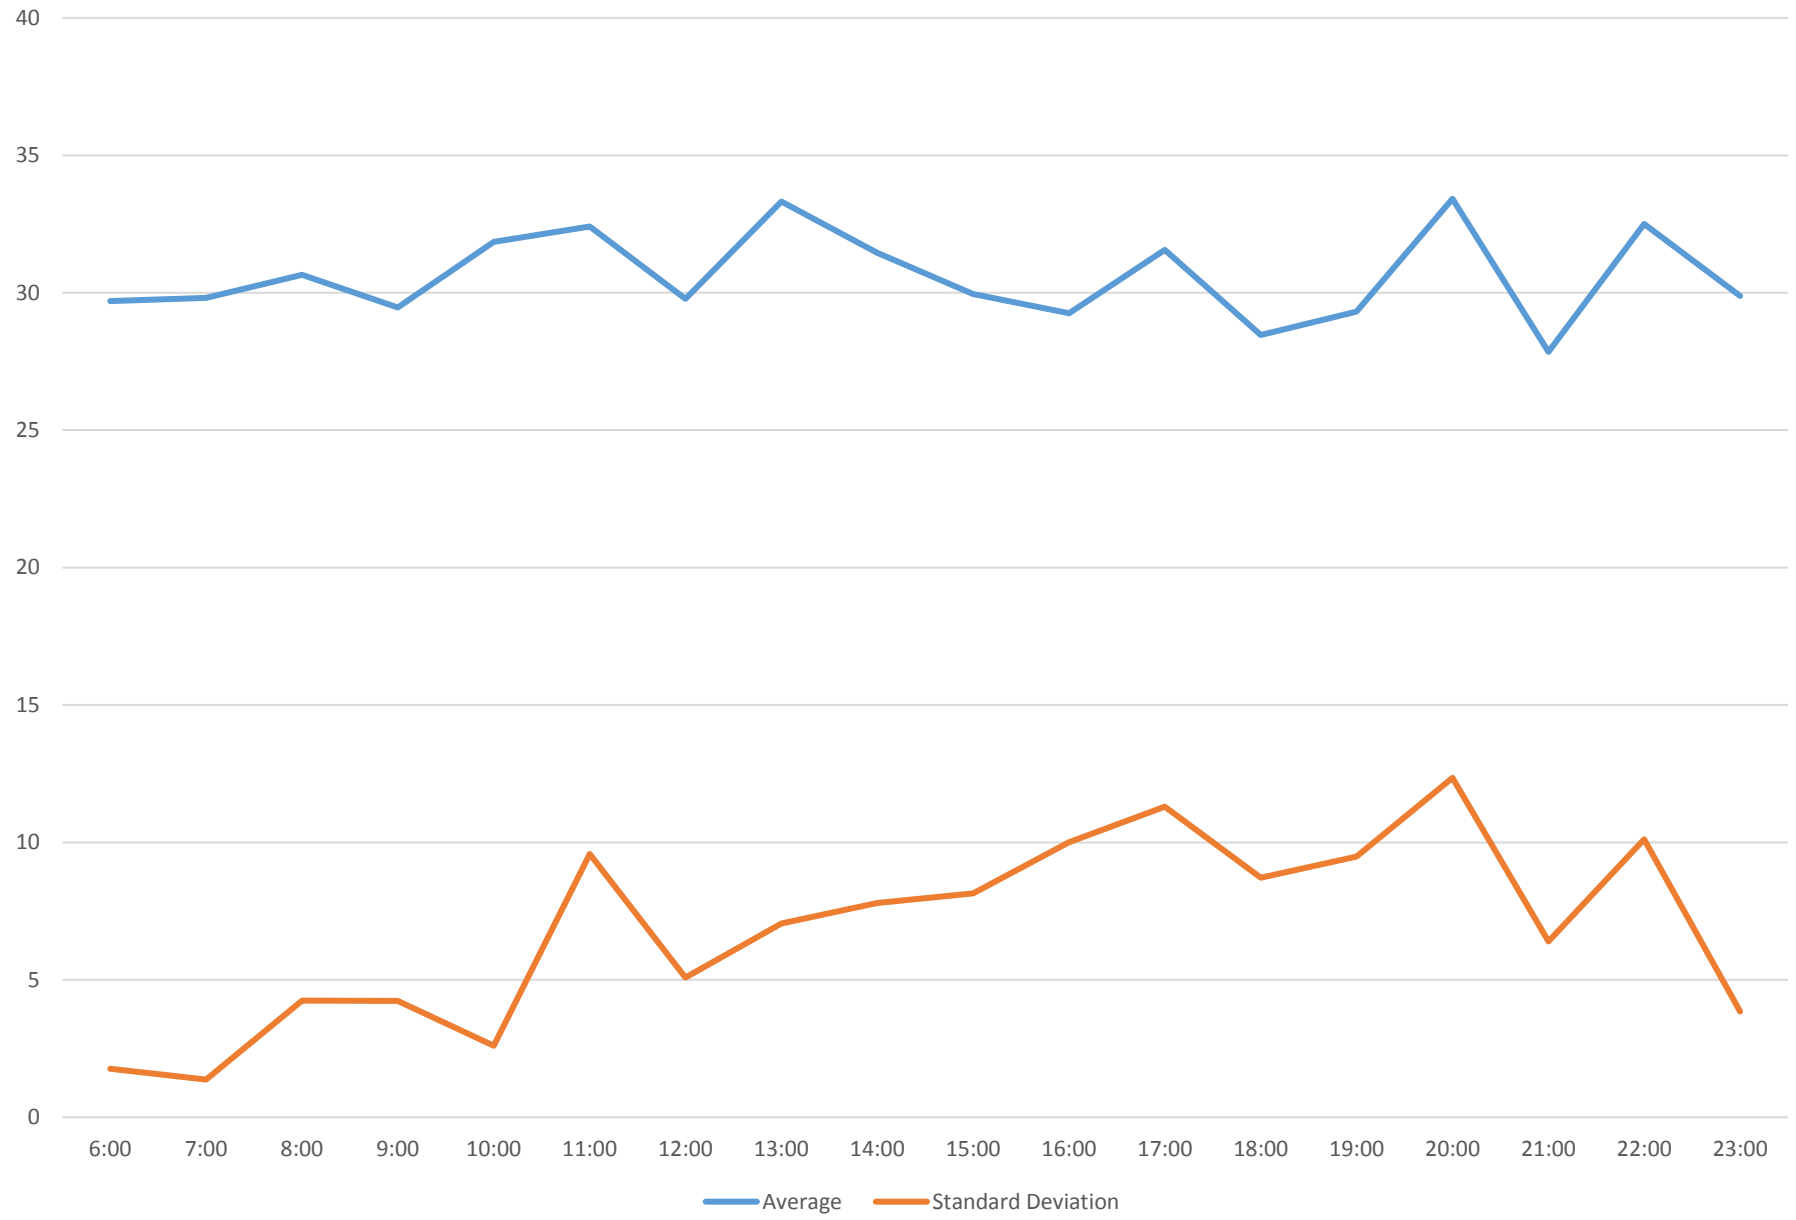

118 Thistle Down Headways at Dufferin St. Westbound April 2016

118 Thistle Down Headways at Dufferin St. Westbound April 2016

118 Thistle Down Headways at Dufferin St. Westbound April 2016

118 Thistle Down Headways at Dufferin St. Westbound April 2016 Weekday Statistics

118 Thistle Down Headways at Dufferin St. Westbound April 2016 Saturday Statistics

118 Thistle Down Headways at Dufferin St. Westbound April 2016 Sunday Statistics