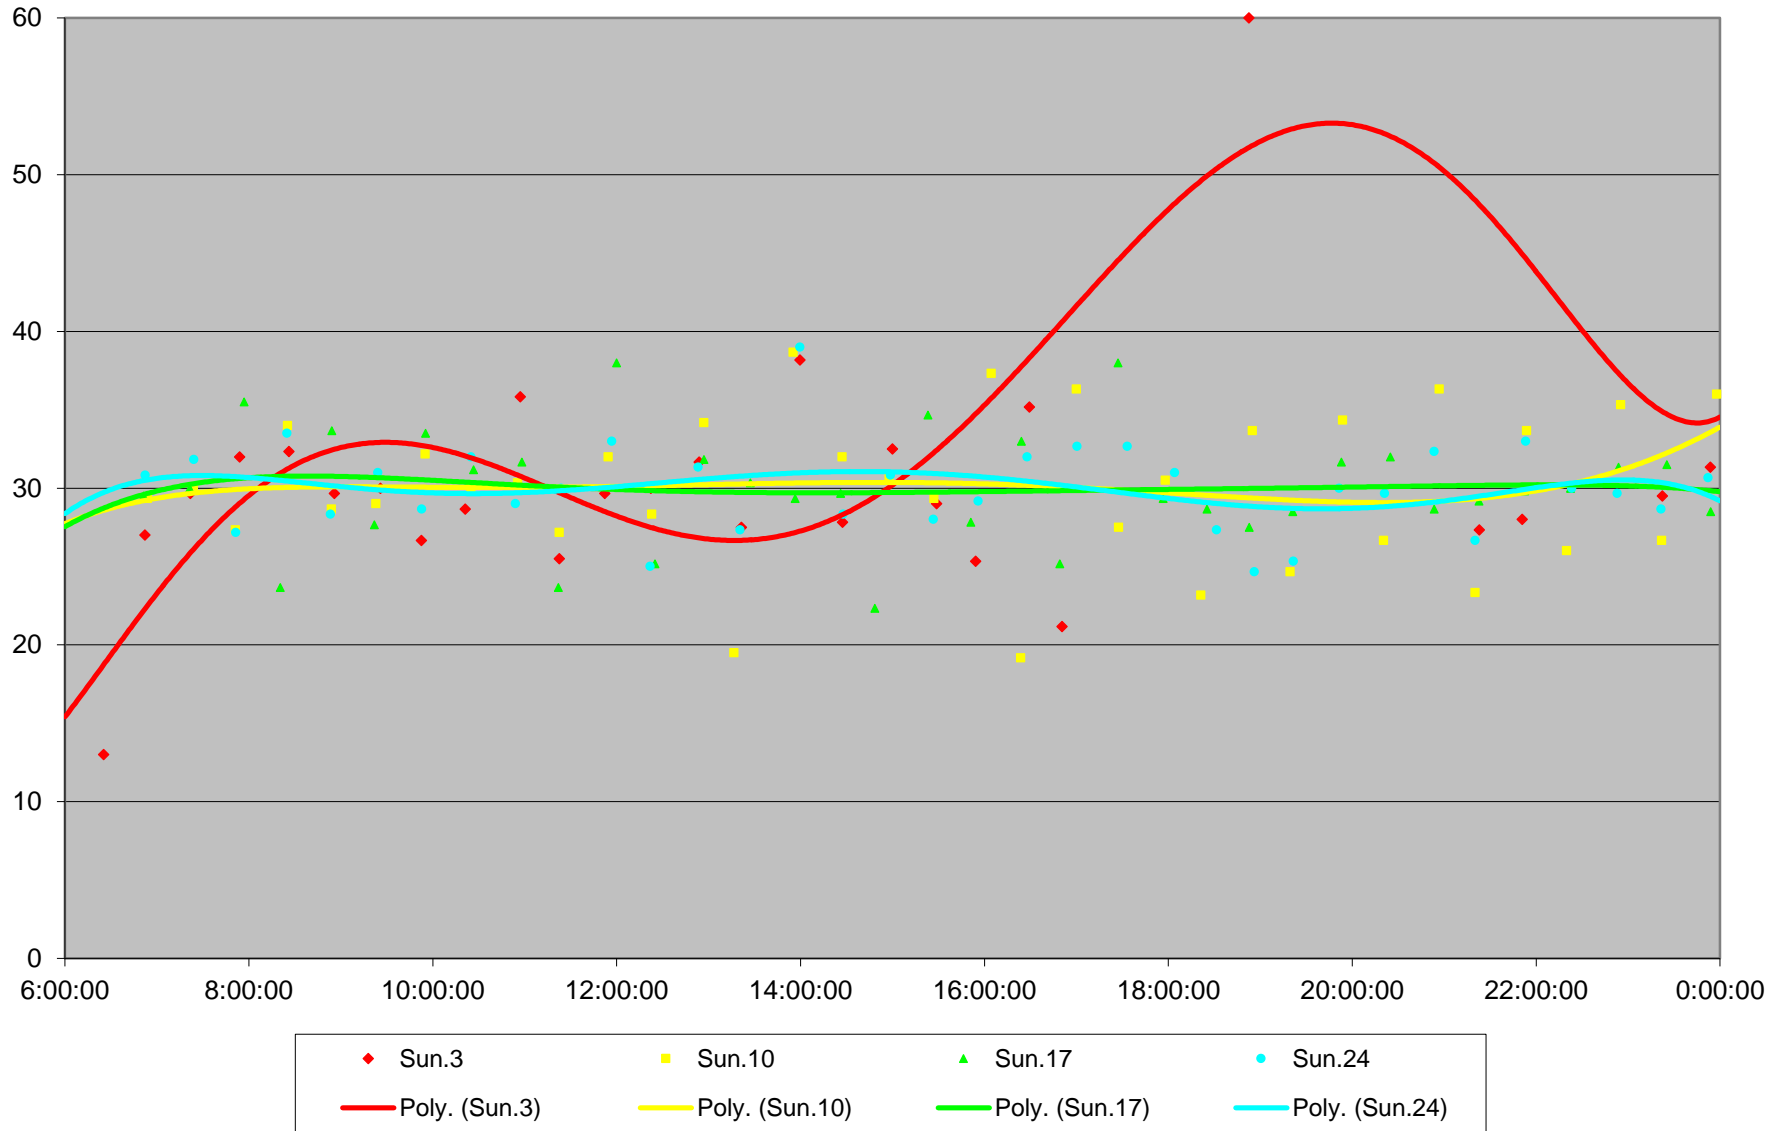

118 Thistle Down Headways at Dufferin St. Westbound April 2016

118 Thistle Down Headways at Dufferin St. Westbound April 2016

118 Thistle Down Headways at Dufferin St. Westbound April 2016

118 Thistle Down Headways at Dufferin St. Westbound April 2016

118 Thistle Down Headways at Dufferin St. Westbound April 2016

118 Thistle Down Headways at Dufferin St. Westbound April 2016

118 Thistle Down Headways at Dufferin St. Westbound April 2016

118 Thistle Down Headways at Dufferin St. Westbound April 2016 Weekday Statistics

118 Thistle Down Headways at Dufferin St. Westbound April 2016 Saturday Statistics

118 Thistle Down Headways at Dufferin St. Westbound April 2016 Sunday Statistics