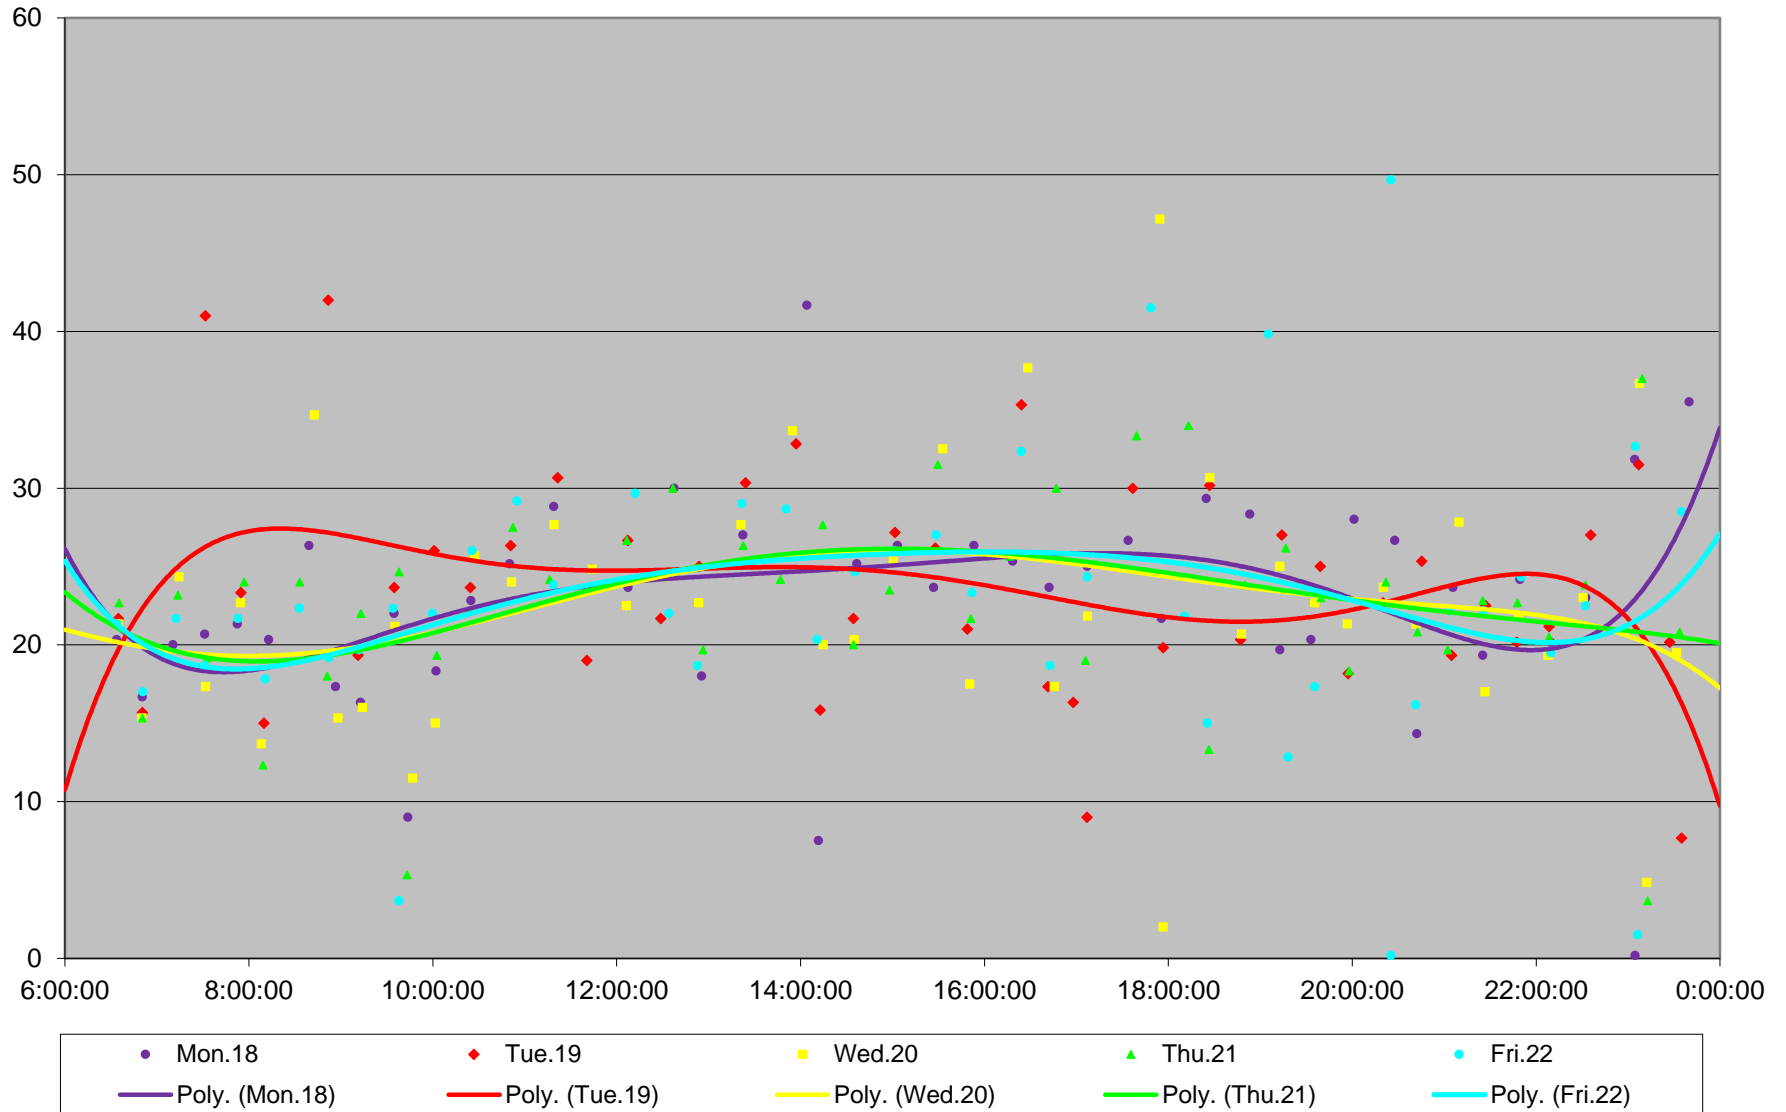

118 Thistle Down Headways at Dufferin St. Westbound April 2016

118 Thistle Down Headways at Dufferin St. Westbound April 2016

118 Thistle Down Headways at Dufferin St. Westbound April 2016

118 Thistle Down Headways at Dufferin St. Westbound April 2016

118 Thistle Down Headways at Dufferin St. Westbound April 2016

118 Thistle Down Headways at Dufferin St. Westbound April 2016

118 Thistle Down Headways at Dufferin St. Westbound April 2016

118 Thistle Down Headways at Dufferin St. Westbound April 2016 Weekday Statistics

118 Thistle Down Headways at Dufferin St. Westbound April 2016 Saturday Statistics

118 Thistle Down Headways at Dufferin St. Westbound April 2016 Sunday Statistics