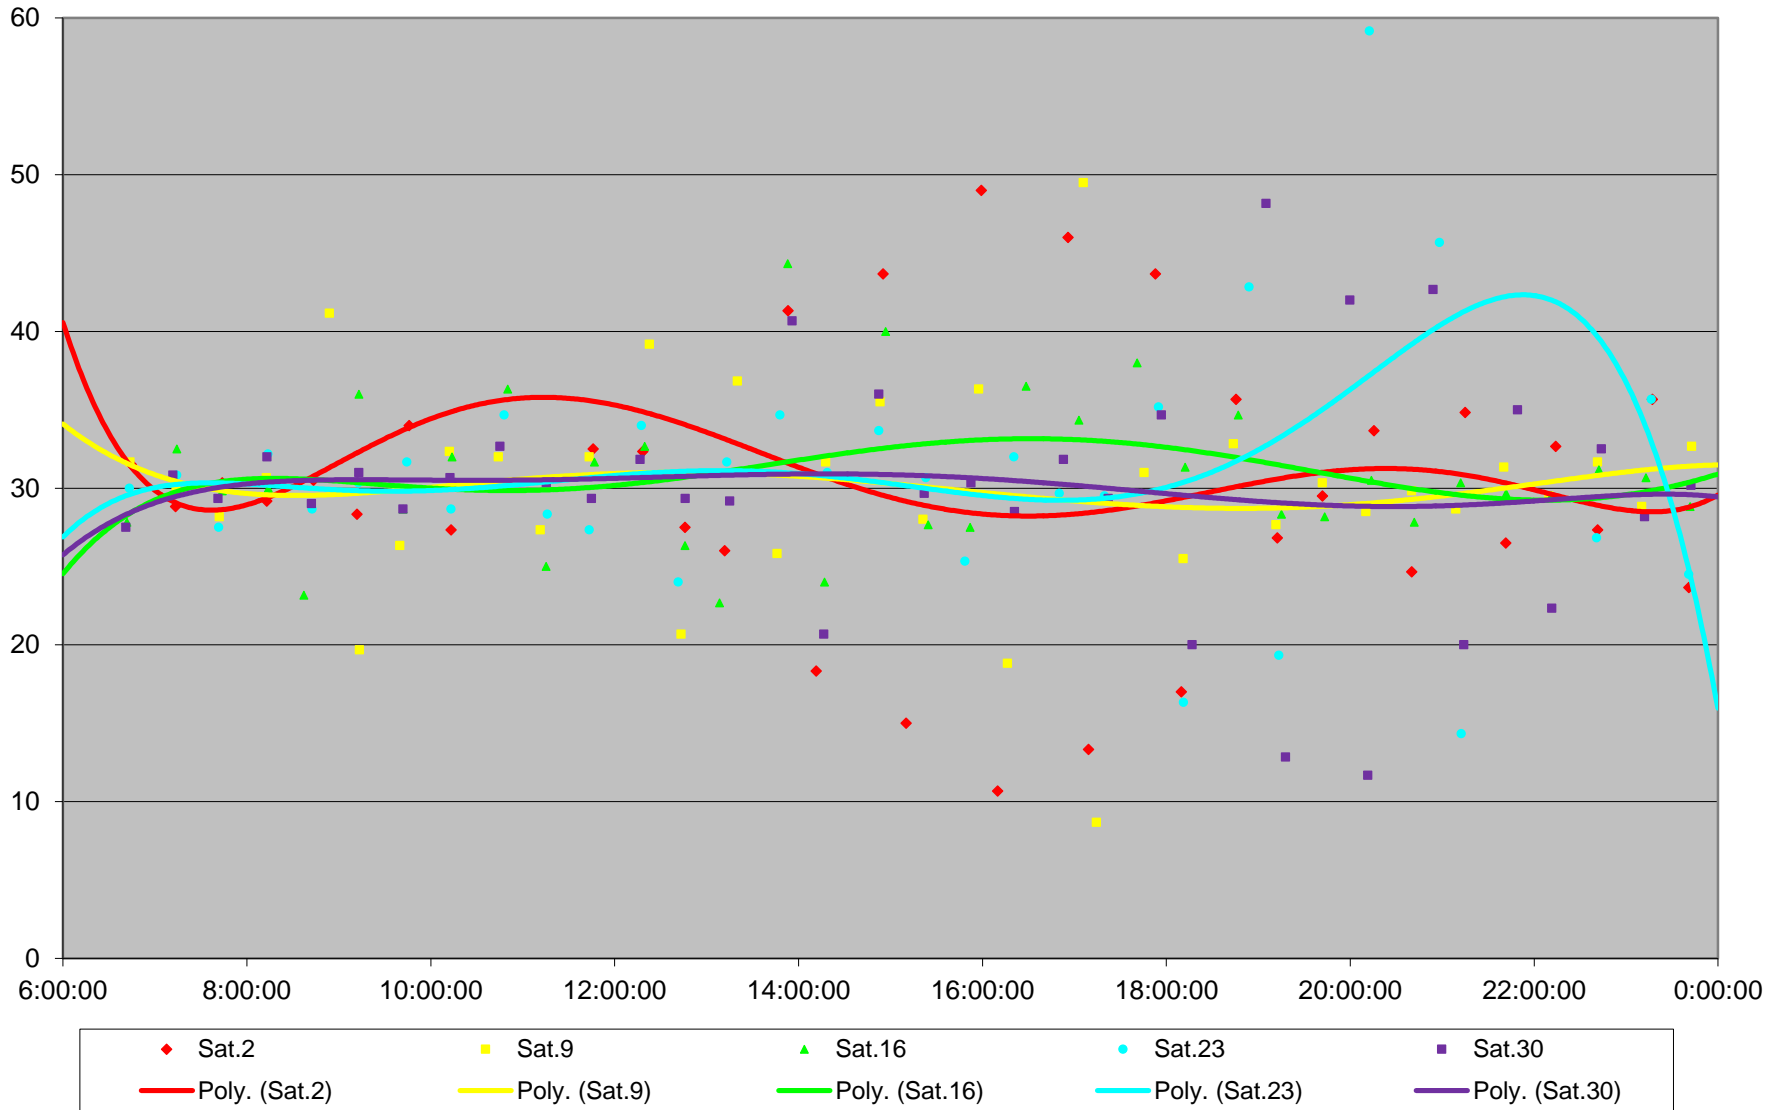

118 Thistle Down Headways at Dufferin St. Westbound April 2016

118 Thistle Down Headways at Dufferin St. Westbound April 2016

118 Thistle Down Headways at Dufferin St. Westbound April 2016

118 Thistle Down Headways at Dufferin St. Westbound April 2016

118 Thistle Down Headways at Dufferin St. Westbound April 2016

118 Thistle Down Headways at Dufferin St. Westbound April 2016

118 Thistle Down Headways at Dufferin St. Westbound April 2016

118 Thistle Down Headways at Dufferin St. Westbound April 2016 Weekday Statistics

118 Thistle Down Headways at Dufferin St. Westbound April 2016 Saturday Statistics

118 Thistle Down Headways at Dufferin St. Westbound April 2016 Sunday Statistics