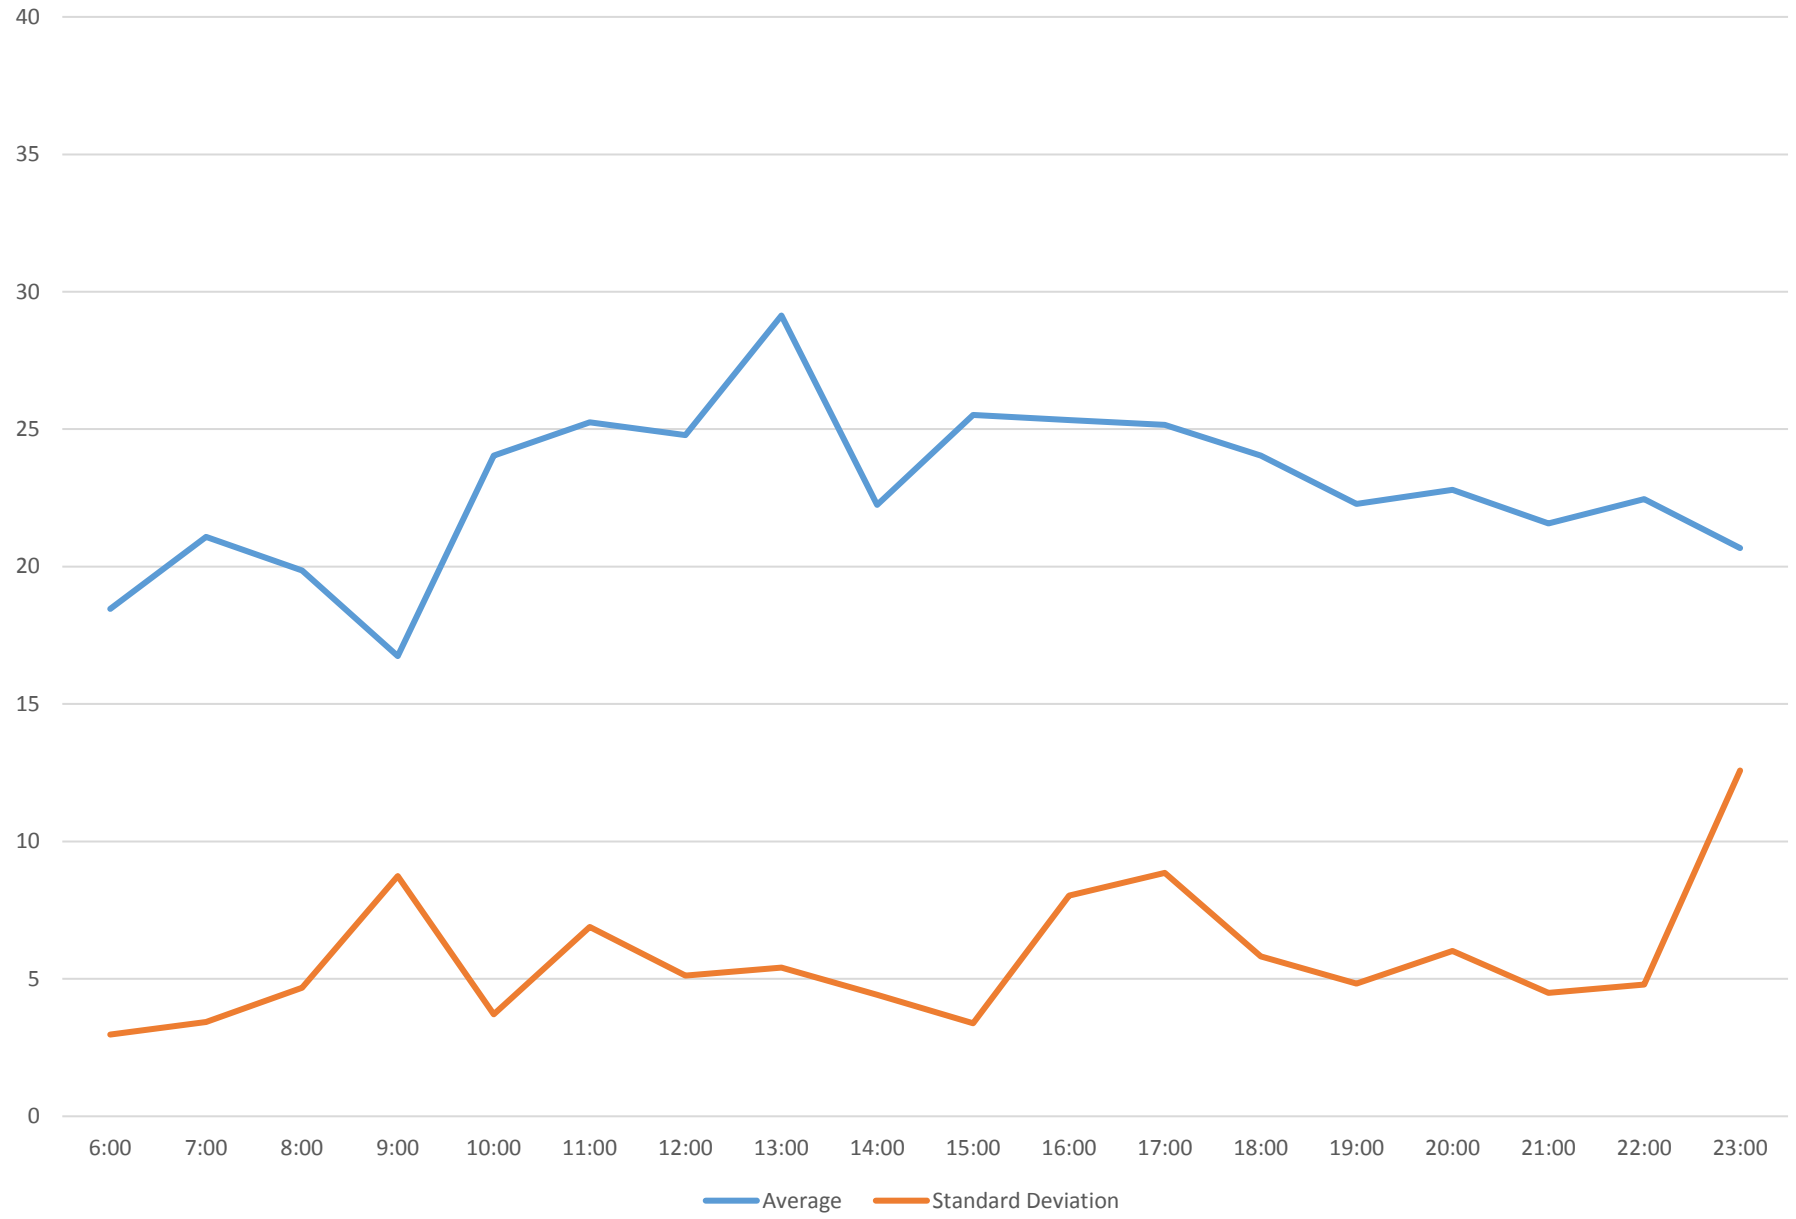

118 Thistle Down Headways at Dufferin St. Westbound April 2016

118 Thistle Down Headways at Dufferin St. Westbound April 2016

118 Thistle Down Headways at Dufferin St. Westbound April 2016

118 Thistle Down Headways at Dufferin St. Westbound April 2016 Weekday Statistics

118 Thistle Down Headways at Dufferin St. Westbound April 2016 Saturday Statistics

118 Thistle Down Headways at Dufferin St. Westbound April 2016 Sunday Statistics