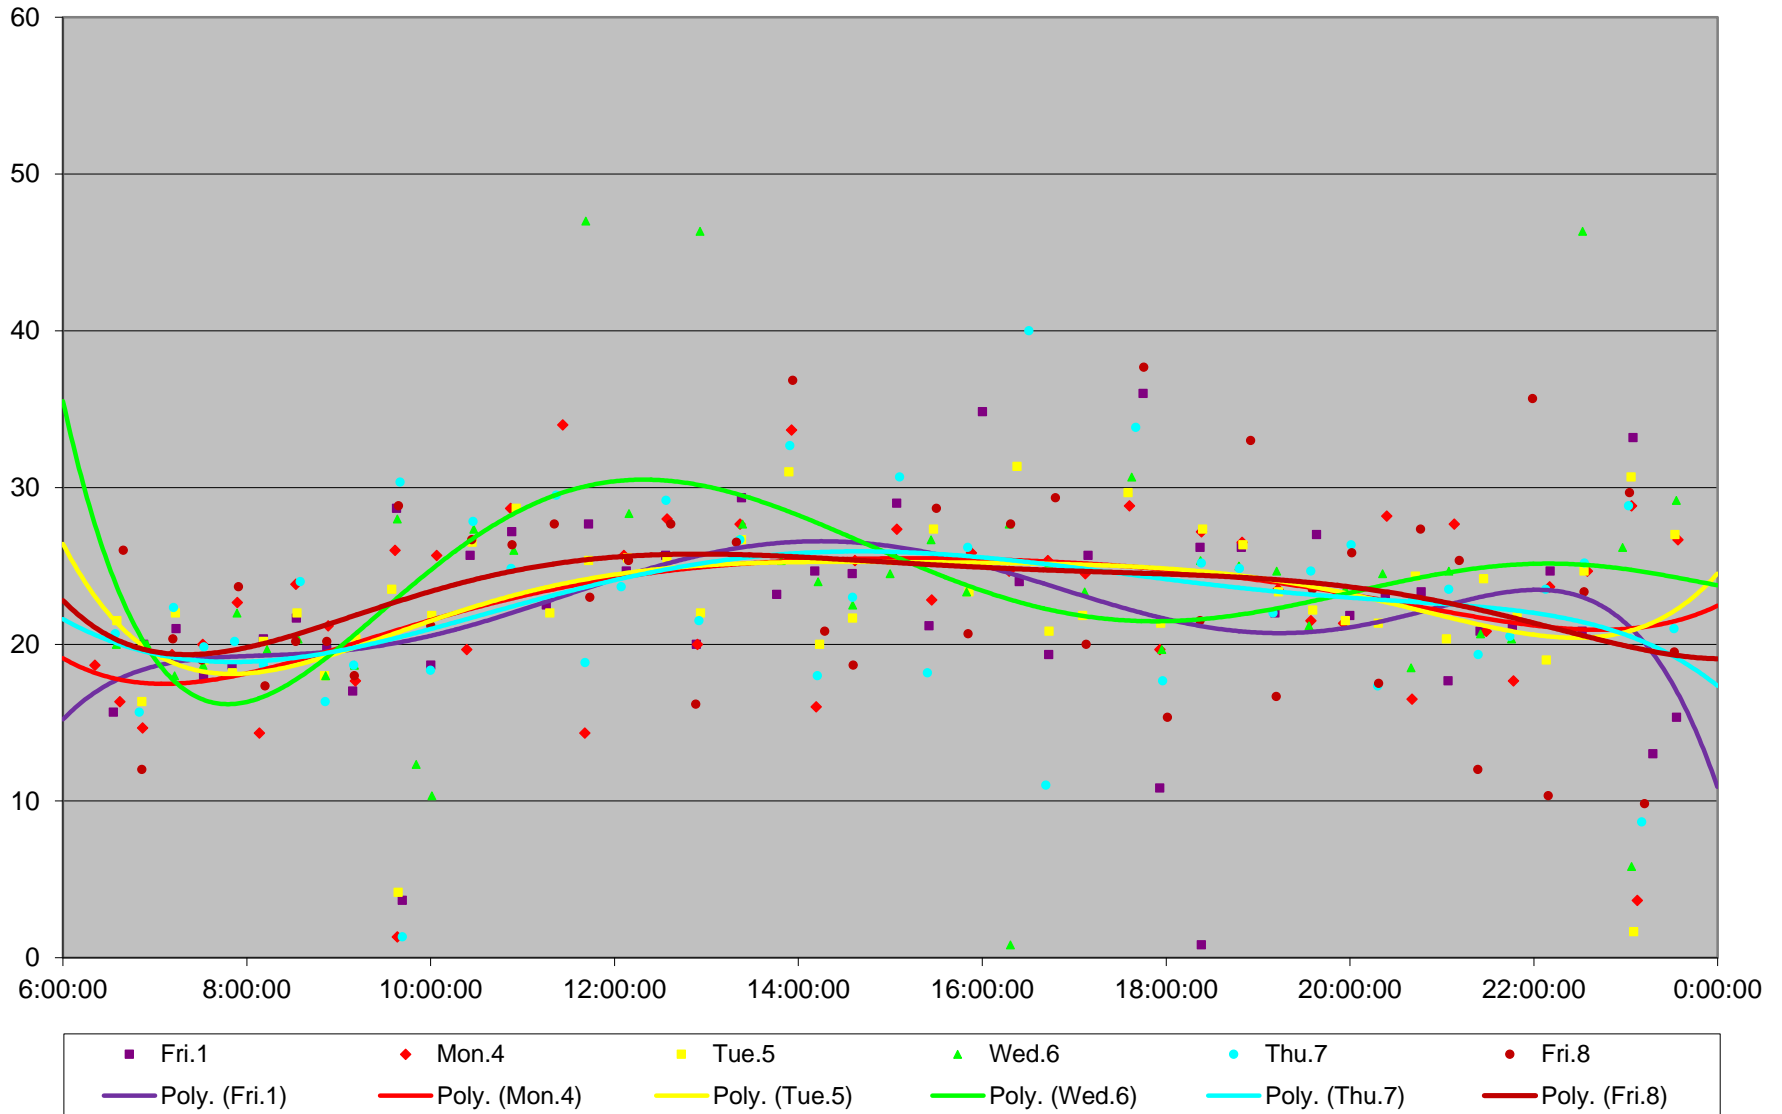

118 Thistle Down Headways at Dufferin St. Westbound April 2016

118 Thistle Down Headways at Dufferin St. Westbound April 2016

118 Thistle Down Headways at Dufferin St. Westbound April 2016

118 Thistle Down Headways at Dufferin St. Westbound April 2016

118 Thistle Down Headways at Dufferin St. Westbound April 2016

118 Thistle Down Headways at Dufferin St. Westbound April 2016

118 Thistle Down Headways at Dufferin St. Westbound April 2016

118 Thistle Down Headways at Dufferin St. Westbound April 2016 Weekday Statistics

118 Thistle Down Headways at Dufferin St. Westbound April 2016 Saturday Statistics

118 Thistle Down Headways at Dufferin St. Westbound April 2016 Sunday Statistics