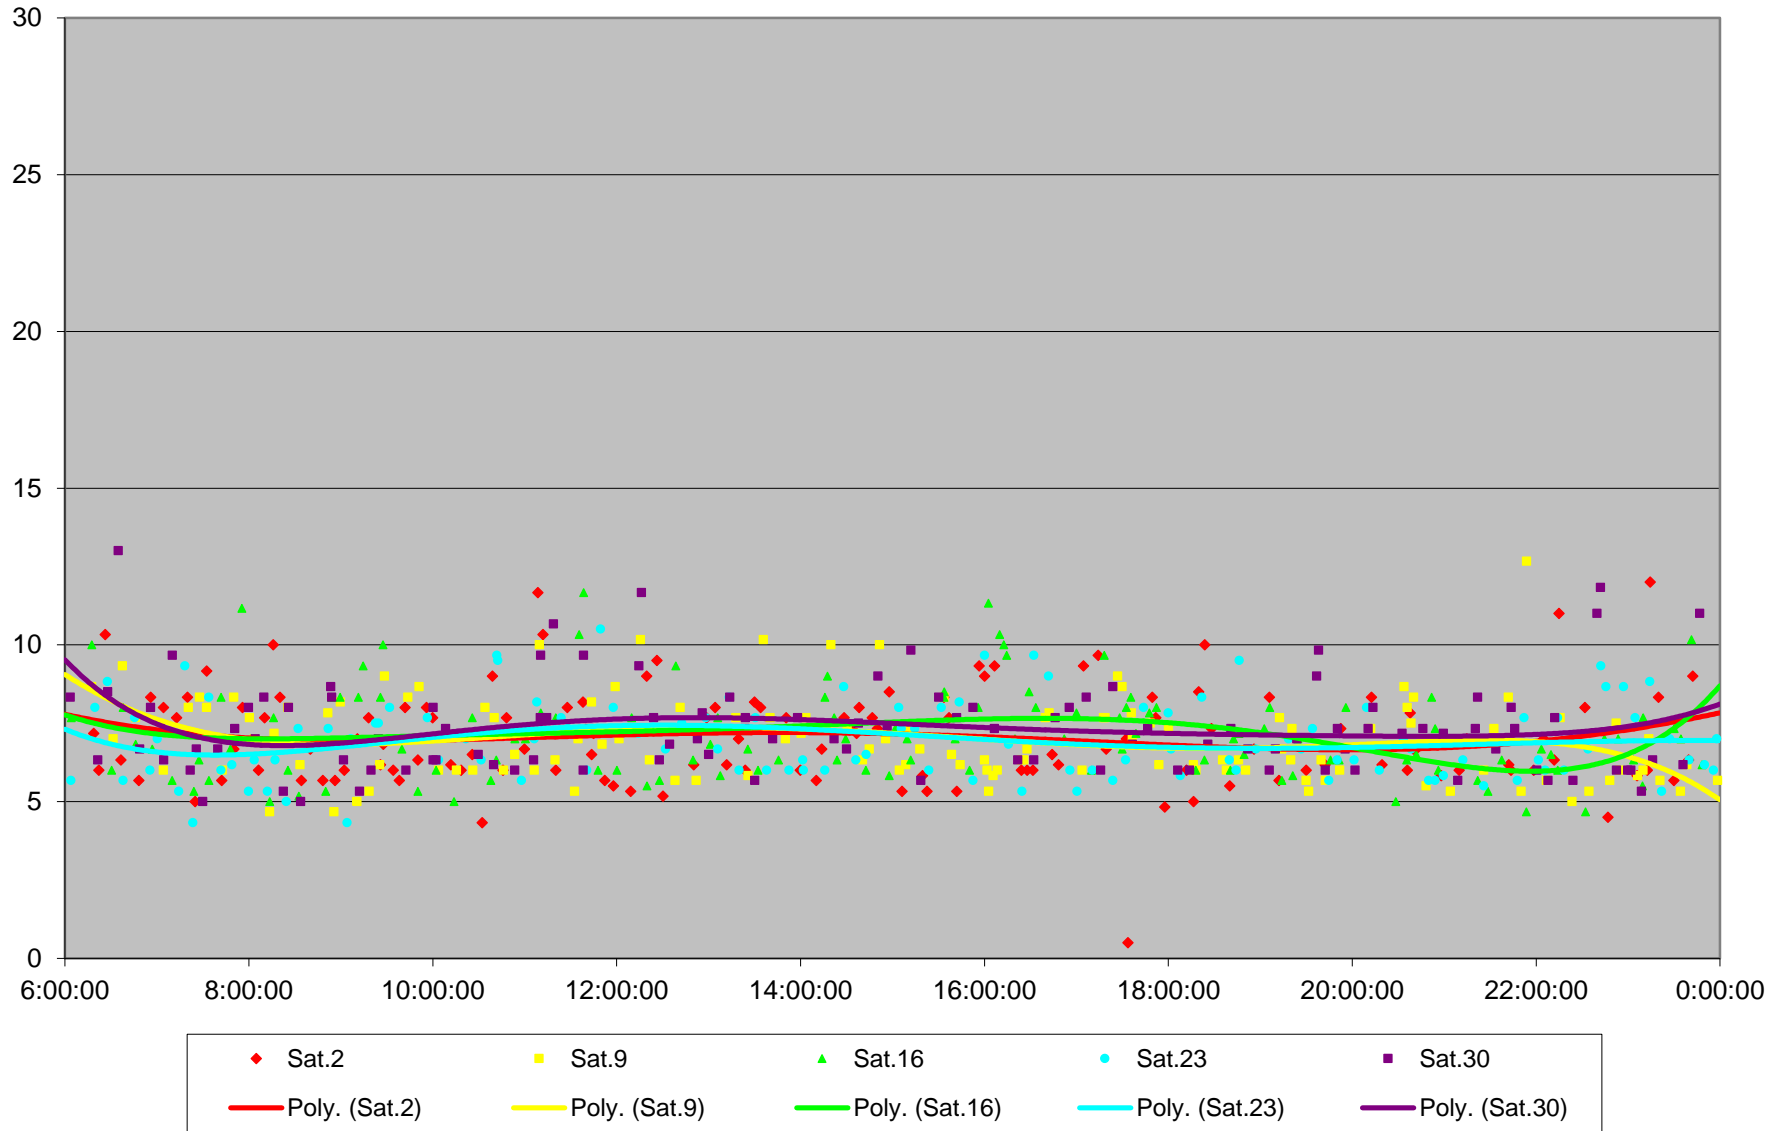

510 Spadina Terminal Round Trip From York To York January 2016

510 Spadina Terminal Round Trip From York To York January 2016

510 Spadina Terminal Round Trip From York To York January 2016

510 Spadina Terminal Round Trip From York To York January 2016

510 Spadina Terminal Round Trip From York To York January 2016

510 Spadina Terminal Round Trip From York To York January 2016

510 Spadina Terminal Round Trip From York To York January 2016

510 Spadina Terminal Round Trip From York To York January 2016 Weekday Statistics

510 Spadina Terminal Round Trip From York To York January 2016 Saturday Statistics

510 Spadina Terminal Round Trip From York To York January 2016 Sunday Statistics