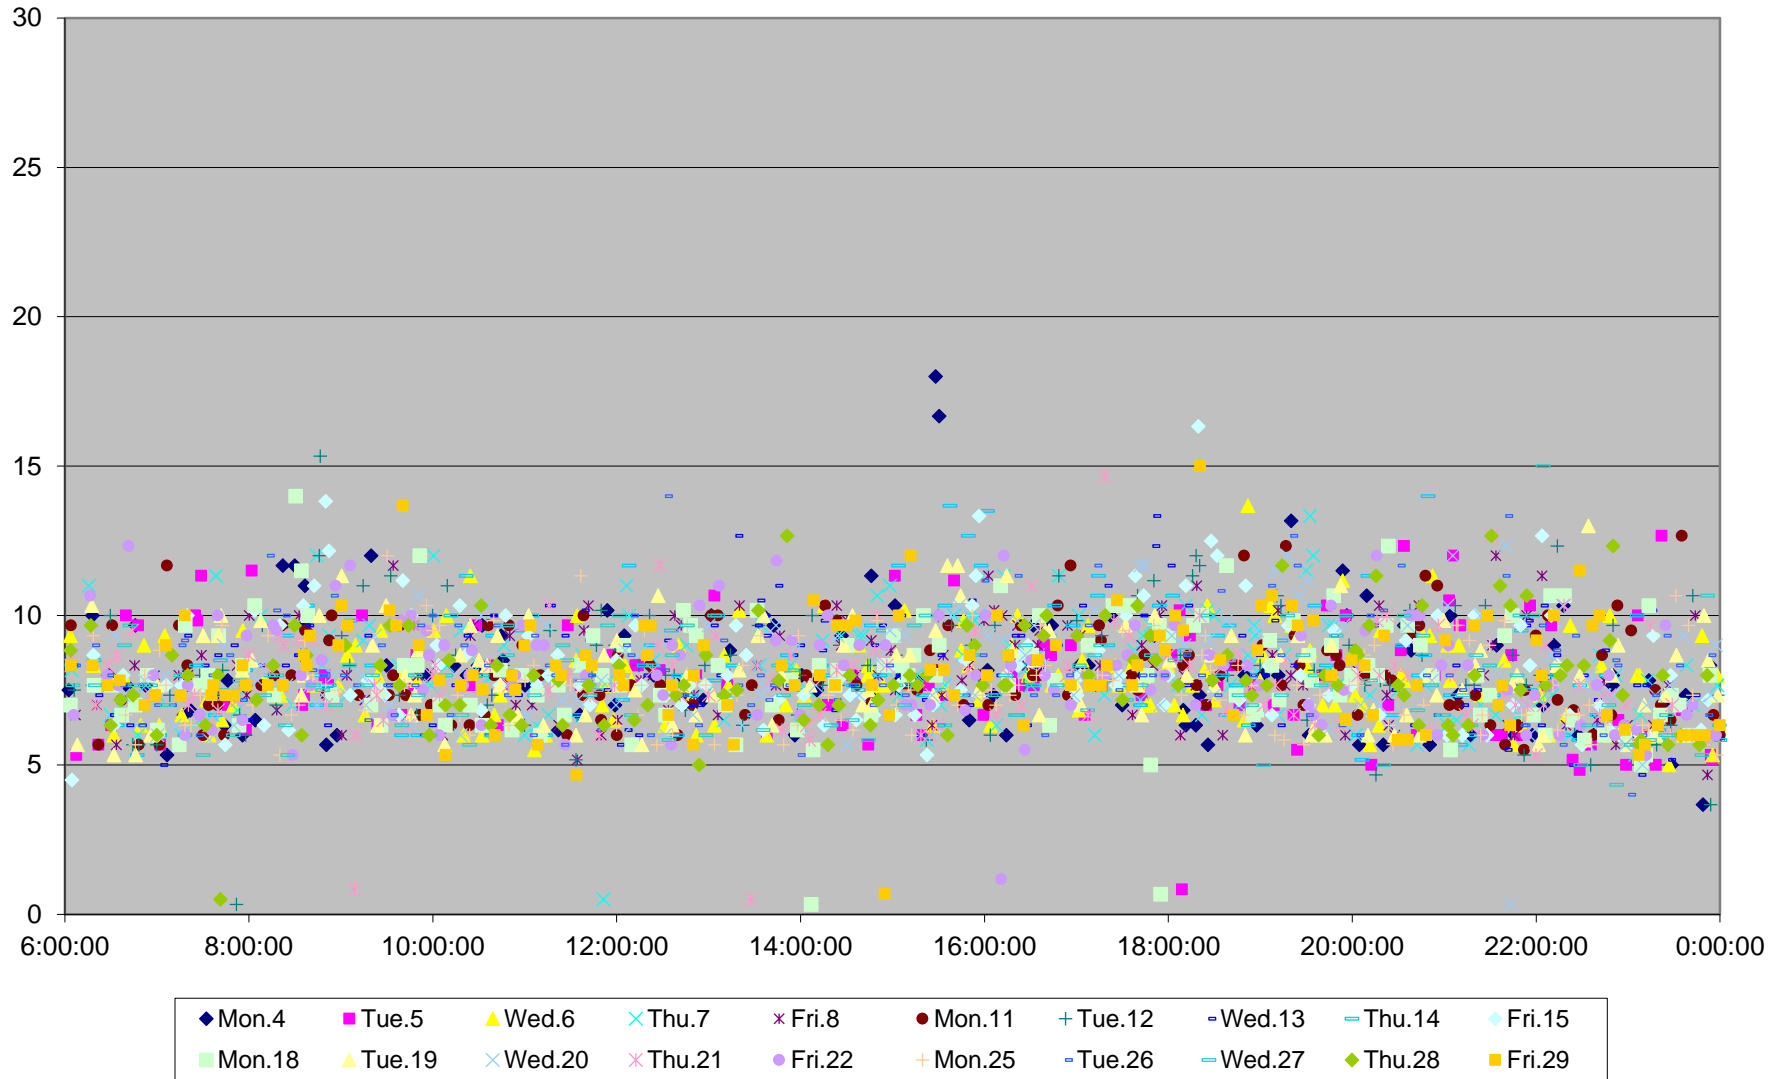

510 Spadina Terminal Round Trip From York To York January 2016

510 Spadina Terminal Round Trip From York To York January 2016

510 Spadina Terminal Round Trip From York To York January 2016

510 Spadina Terminal Round Trip From York To York January 2016

510 Spadina Terminal Round Trip From York To York January 2016

510 Spadina Terminal Round Trip From York To York January 2016

510 Spadina Terminal Round Trip From York To York January 2016

510 Spadina Terminal Round Trip From York To York January 2016 Weekday Statistics

510 Spadina Terminal Round Trip From York To York January 2016 Saturday Statistics

510 Spadina Terminal Round Trip From York To York January 2016 Sunday Statistics