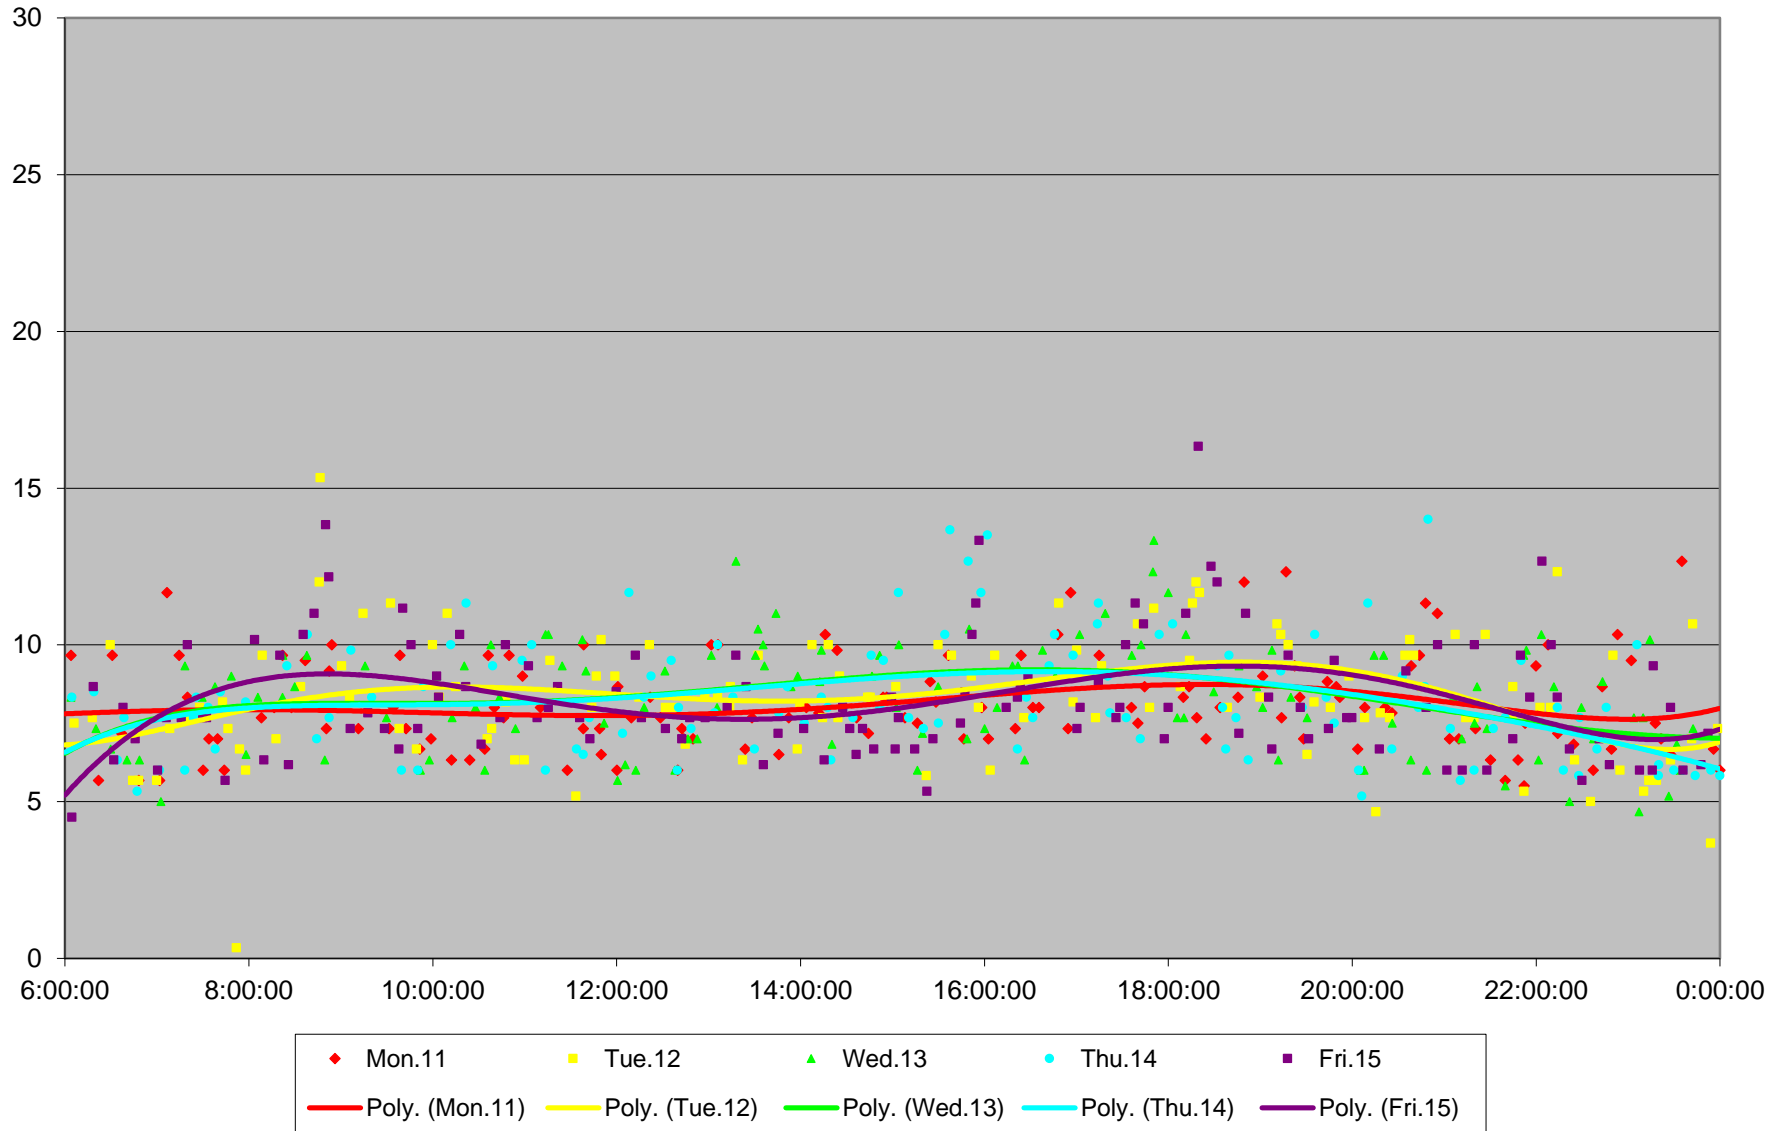

510 Spadina Terminal Round Trip From York To York January 2016

510 Spadina Terminal Round Trip From York To York January 2016

510 Spadina Terminal Round Trip From York To York January 2016

510 Spadina Terminal Round Trip From York To York January 2016

510 Spadina Terminal Round Trip From York To York January 2016

510 Spadina Terminal Round Trip From York To York January 2016

510 Spadina Terminal Round Trip From York To York January 2016

510 Spadina Terminal Round Trip From York To York January 2016 Weekday Statistics

510 Spadina Terminal Round Trip From York To York January 2016 Saturday Statistics

510 Spadina Terminal Round Trip From York To York January 2016 Sunday Statistics