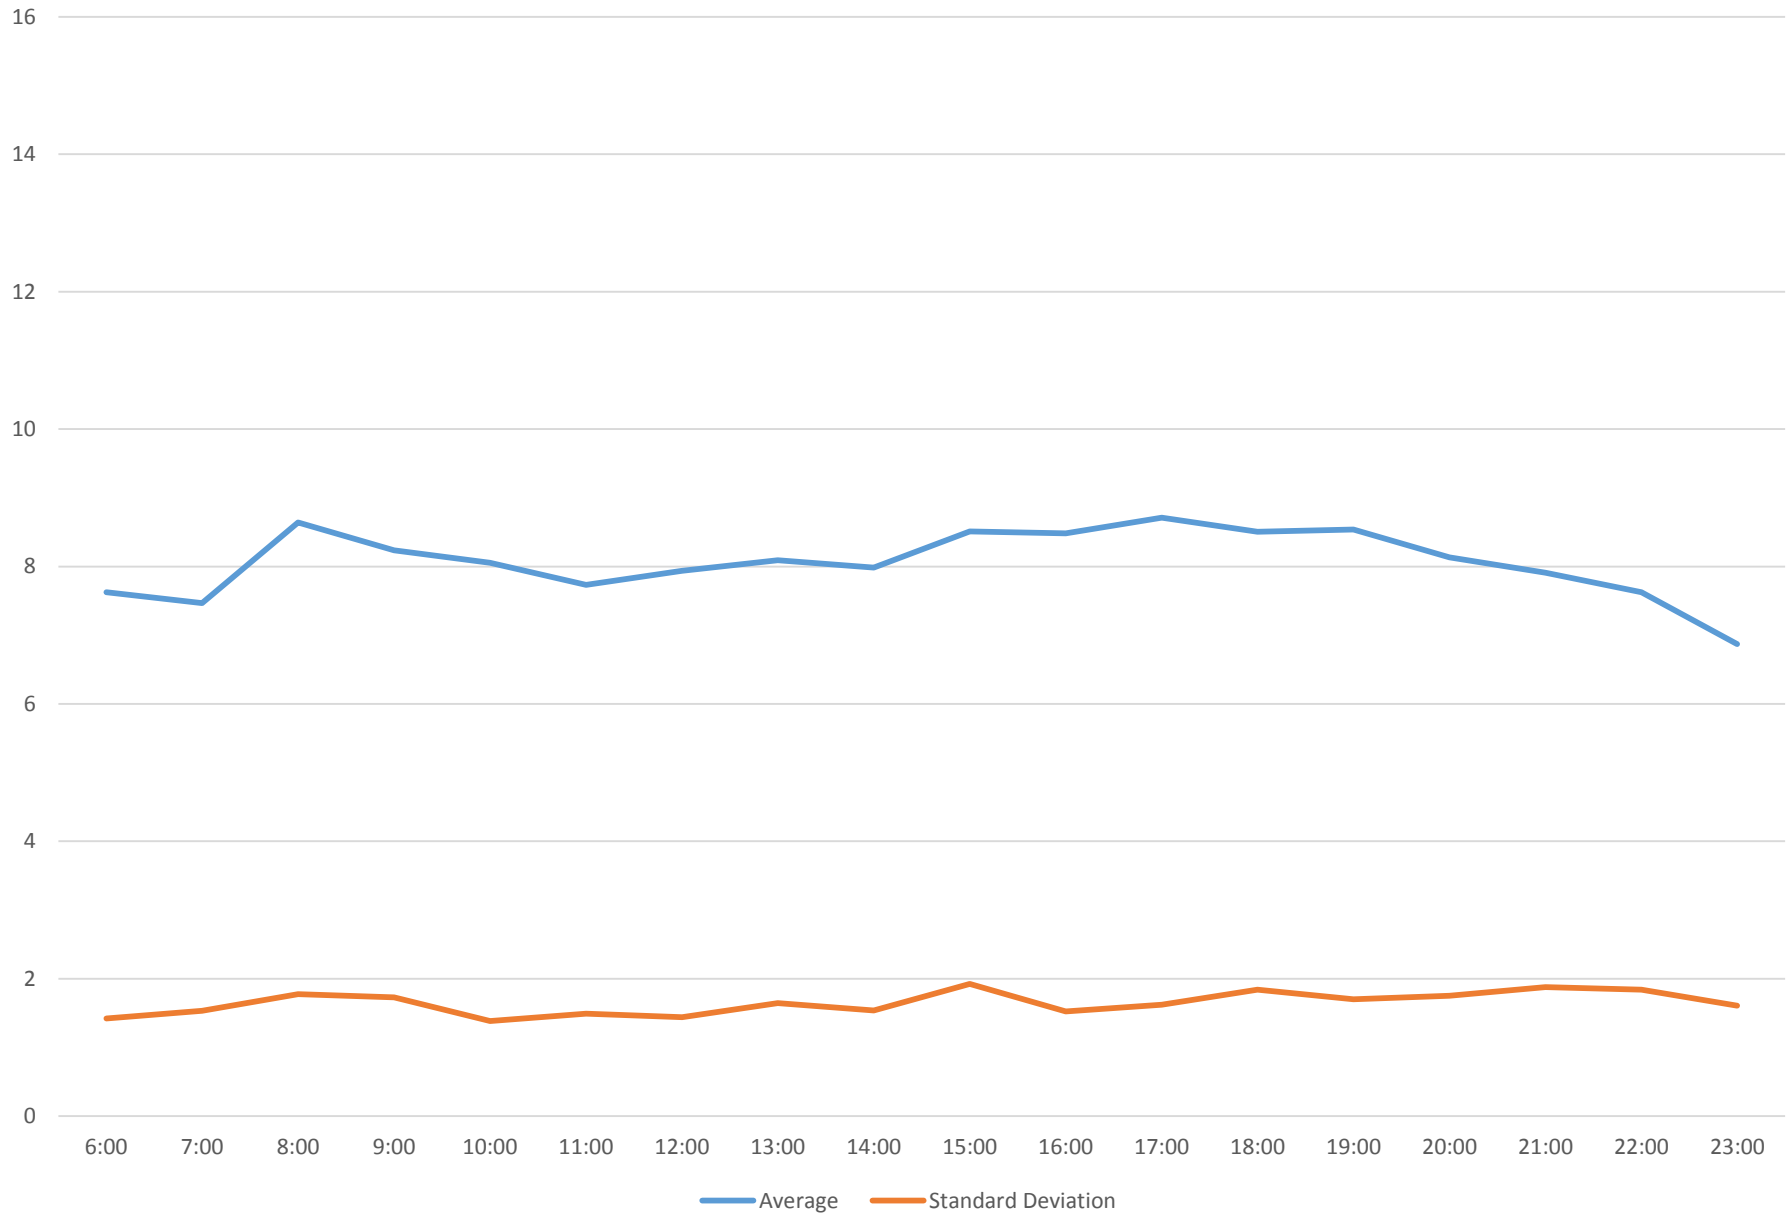

510 Spadina Terminal Round Trip From York To York January 2016

510 Spadina Terminal Round Trip From York To York January 2016

510 Spadina Terminal Round Trip From York To York January 2016

510 Spadina Terminal Round Trip From York To York January 2016 Weekday Statistics

510 Spadina Terminal Round Trip From York To York January 2016 Saturday Statistics

510 Spadina Terminal Round Trip From York To York January 2016 Sunday Statistics