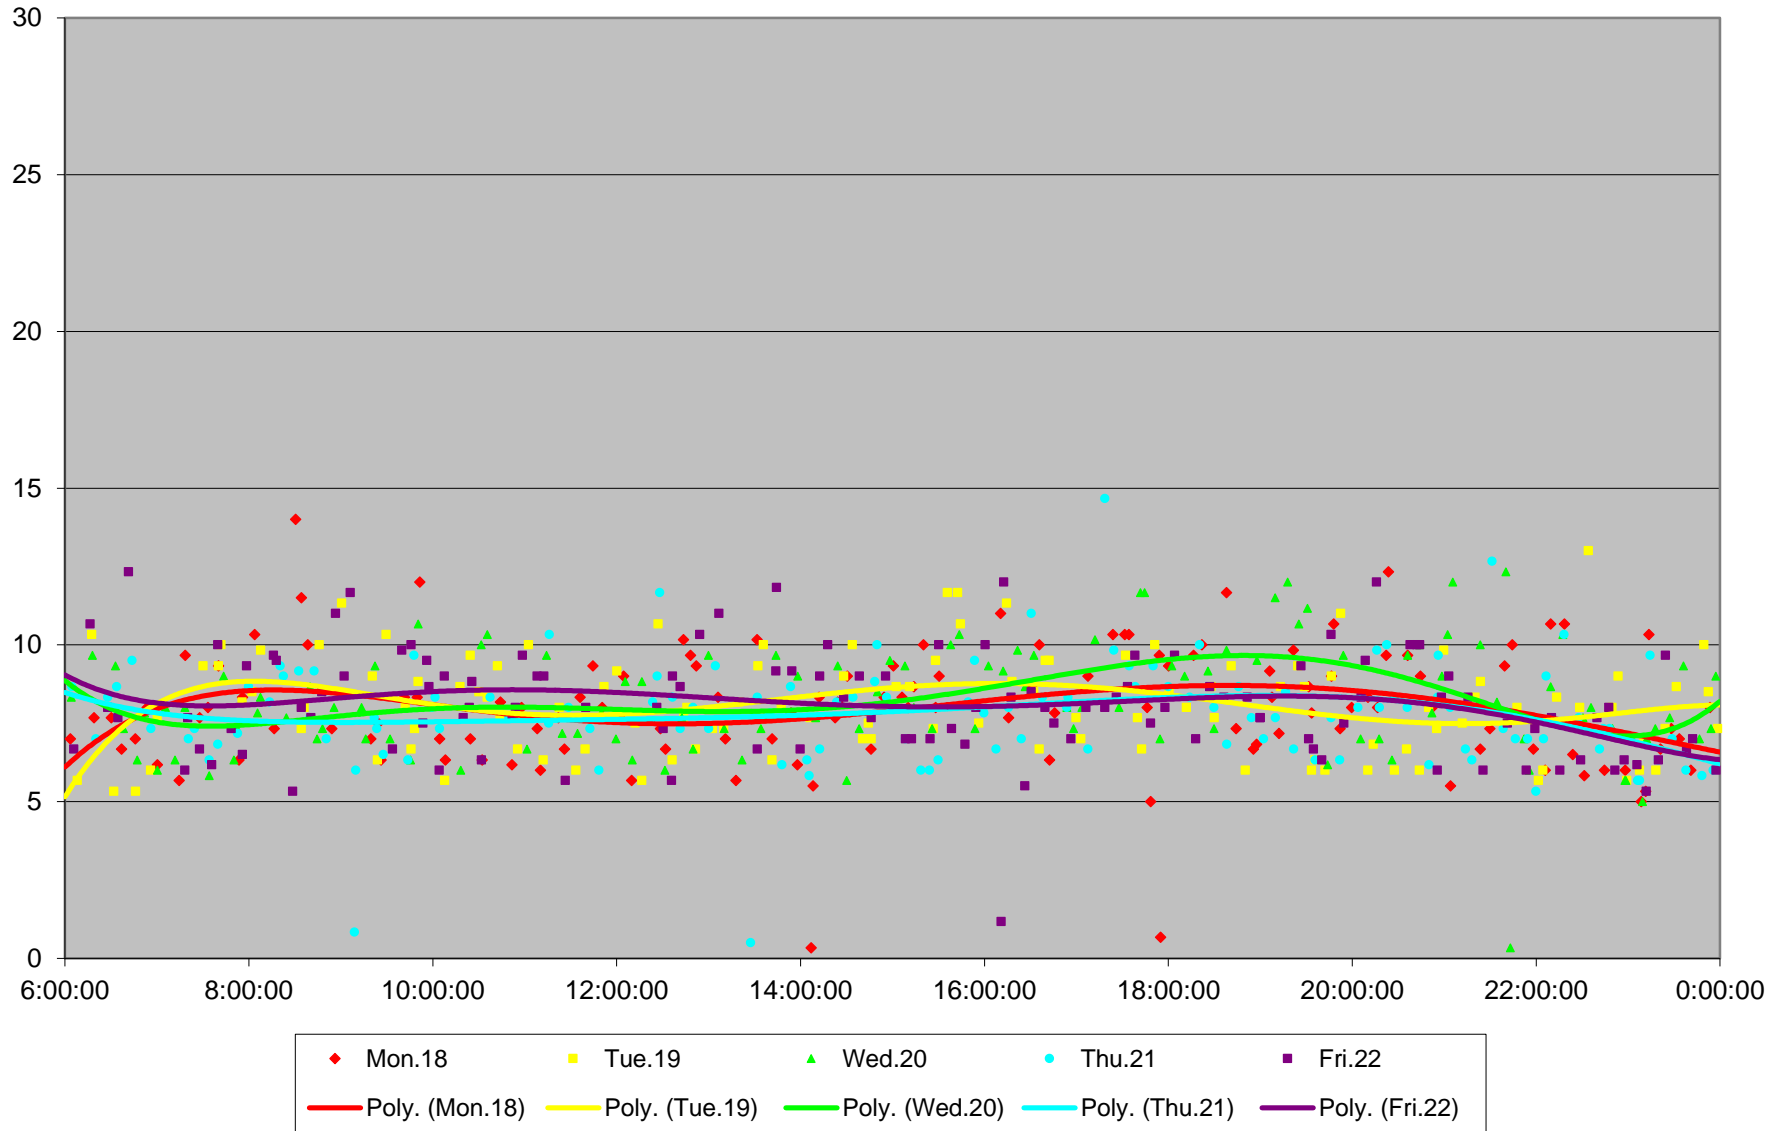

510 Spadina Terminal Round Trip From York To York January 2016

510 Spadina Terminal Round Trip From York To York January 2016

510 Spadina Terminal Round Trip From York To York January 2016

510 Spadina Terminal Round Trip From York To York January 2016

510 Spadina Terminal Round Trip From York To York January 2016

510 Spadina Terminal Round Trip From York To York January 2016

510 Spadina Terminal Round Trip From York To York January 2016

510 Spadina Terminal Round Trip From York To York January 2016 Weekday Statistics

510 Spadina Terminal Round Trip From York To York January 2016 Saturday Statistics

510 Spadina Terminal Round Trip From York To York January 2016 Sunday Statistics