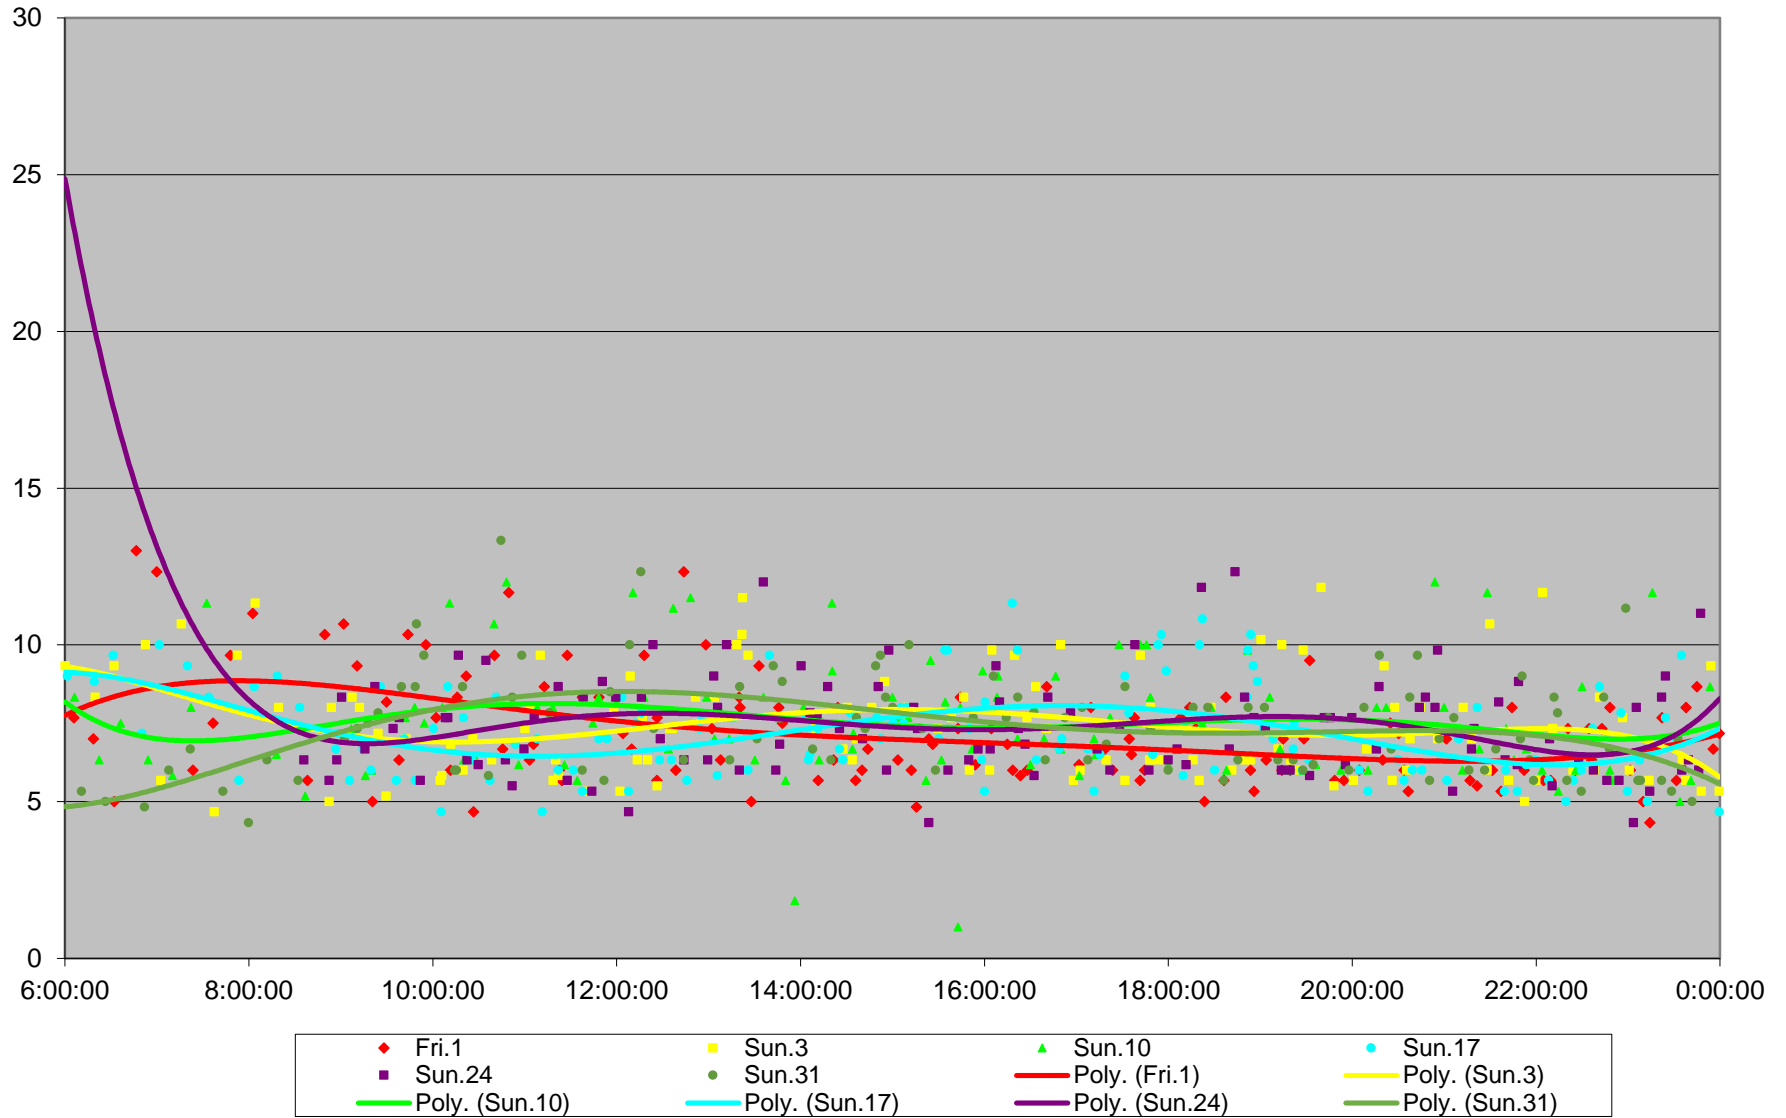

510 Spadina Terminal Round Trip From York To York January 2016

510 Spadina Terminal Round Trip From York To York January 2016

510 Spadina Terminal Round Trip From York To York January 2016

510 Spadina Terminal Round Trip From York To York January 2016

510 Spadina Terminal Round Trip From York To York January 2016

510 Spadina Terminal Round Trip From York To York January 2016

510 Spadina Terminal Round Trip From York To York January 2016

510 Spadina Terminal Round Trip From York To York January 2016 Weekday Statistics

510 Spadina Terminal Round Trip From York To York January 2016 Saturday Statistics

510 Spadina Terminal Round Trip From York To York January 2016 Sunday Statistics