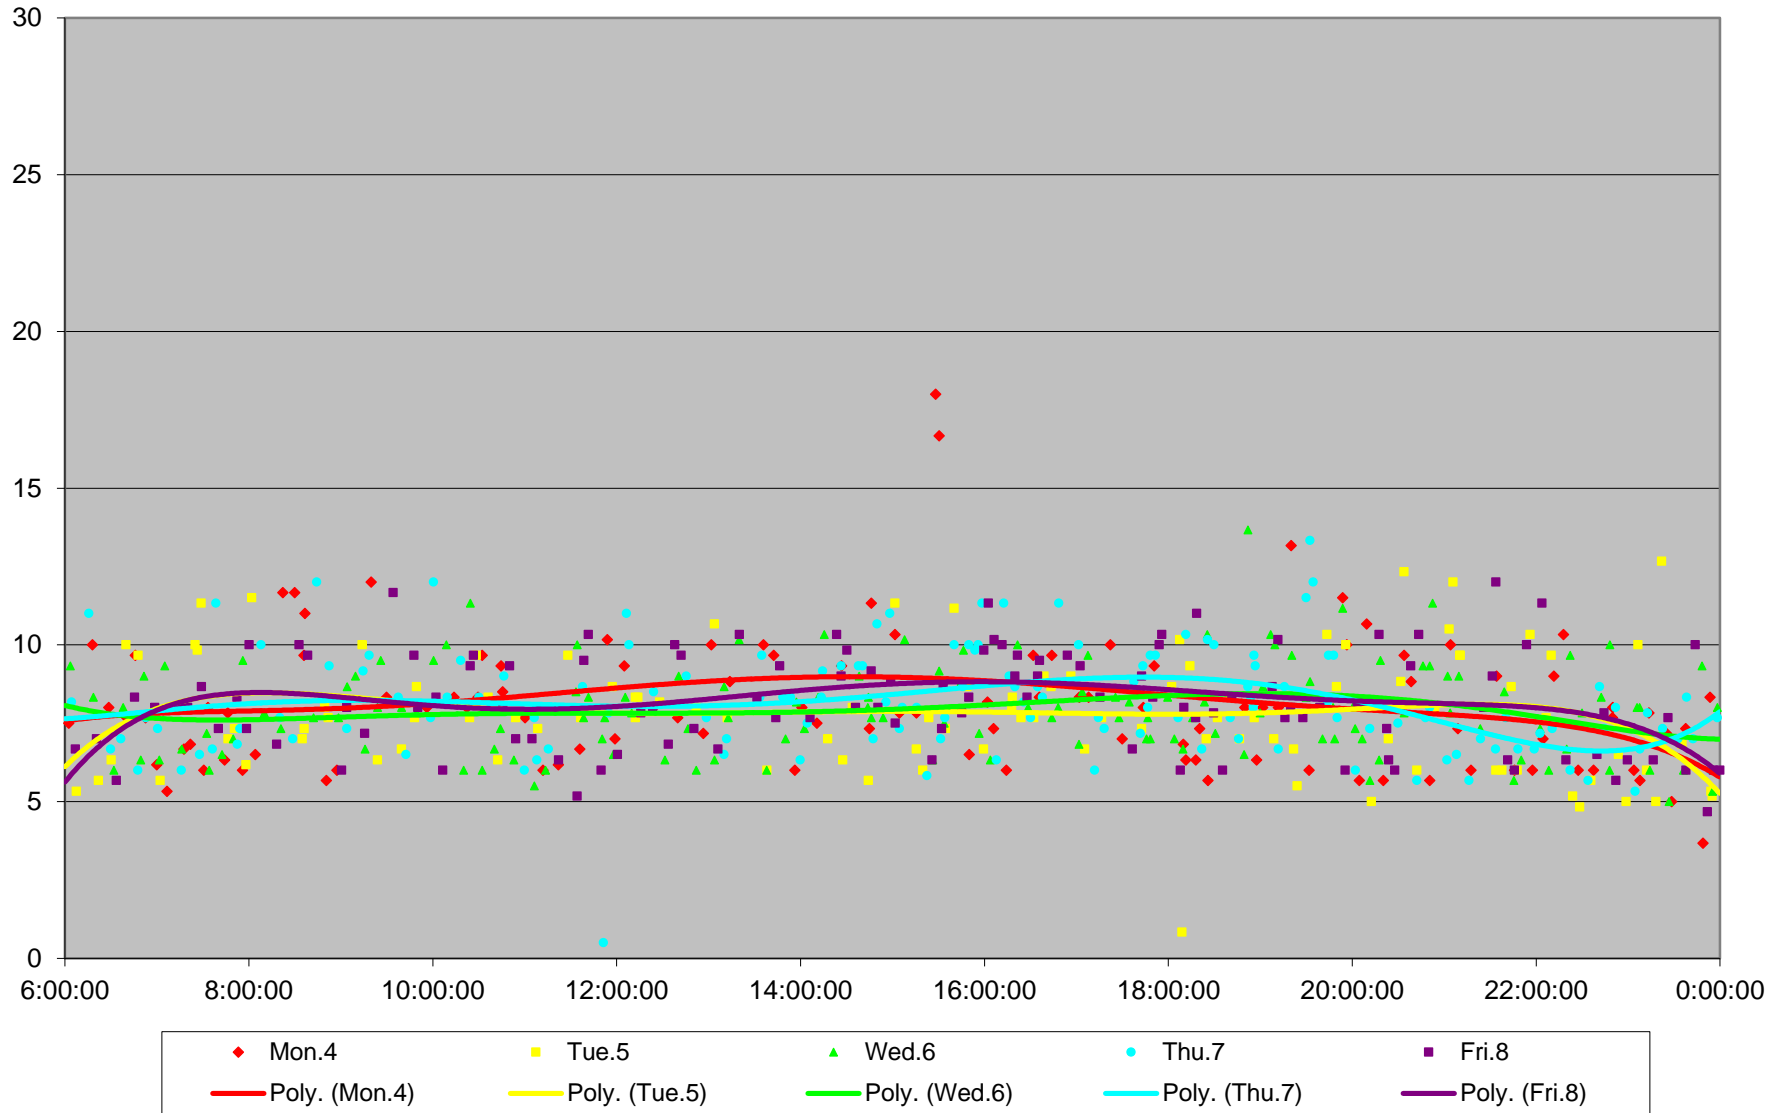

510 Spadina Terminal Round Trip From York To York January 2016

510 Spadina Terminal Round Trip From York To York January 2016

510 Spadina Terminal Round Trip From York To York January 2016

510 Spadina Terminal Round Trip From York To York January 2016

510 Spadina Terminal Round Trip From York To York January 2016

510 Spadina Terminal Round Trip From York To York January 2016

510 Spadina Terminal Round Trip From York To York January 2016

510 Spadina Terminal Round Trip From York To York January 2016 Weekday Statistics

510 Spadina Terminal Round Trip From York To York January 2016 Saturday Statistics

510 Spadina Terminal Round Trip From York To York January 2016 Sunday Statistics