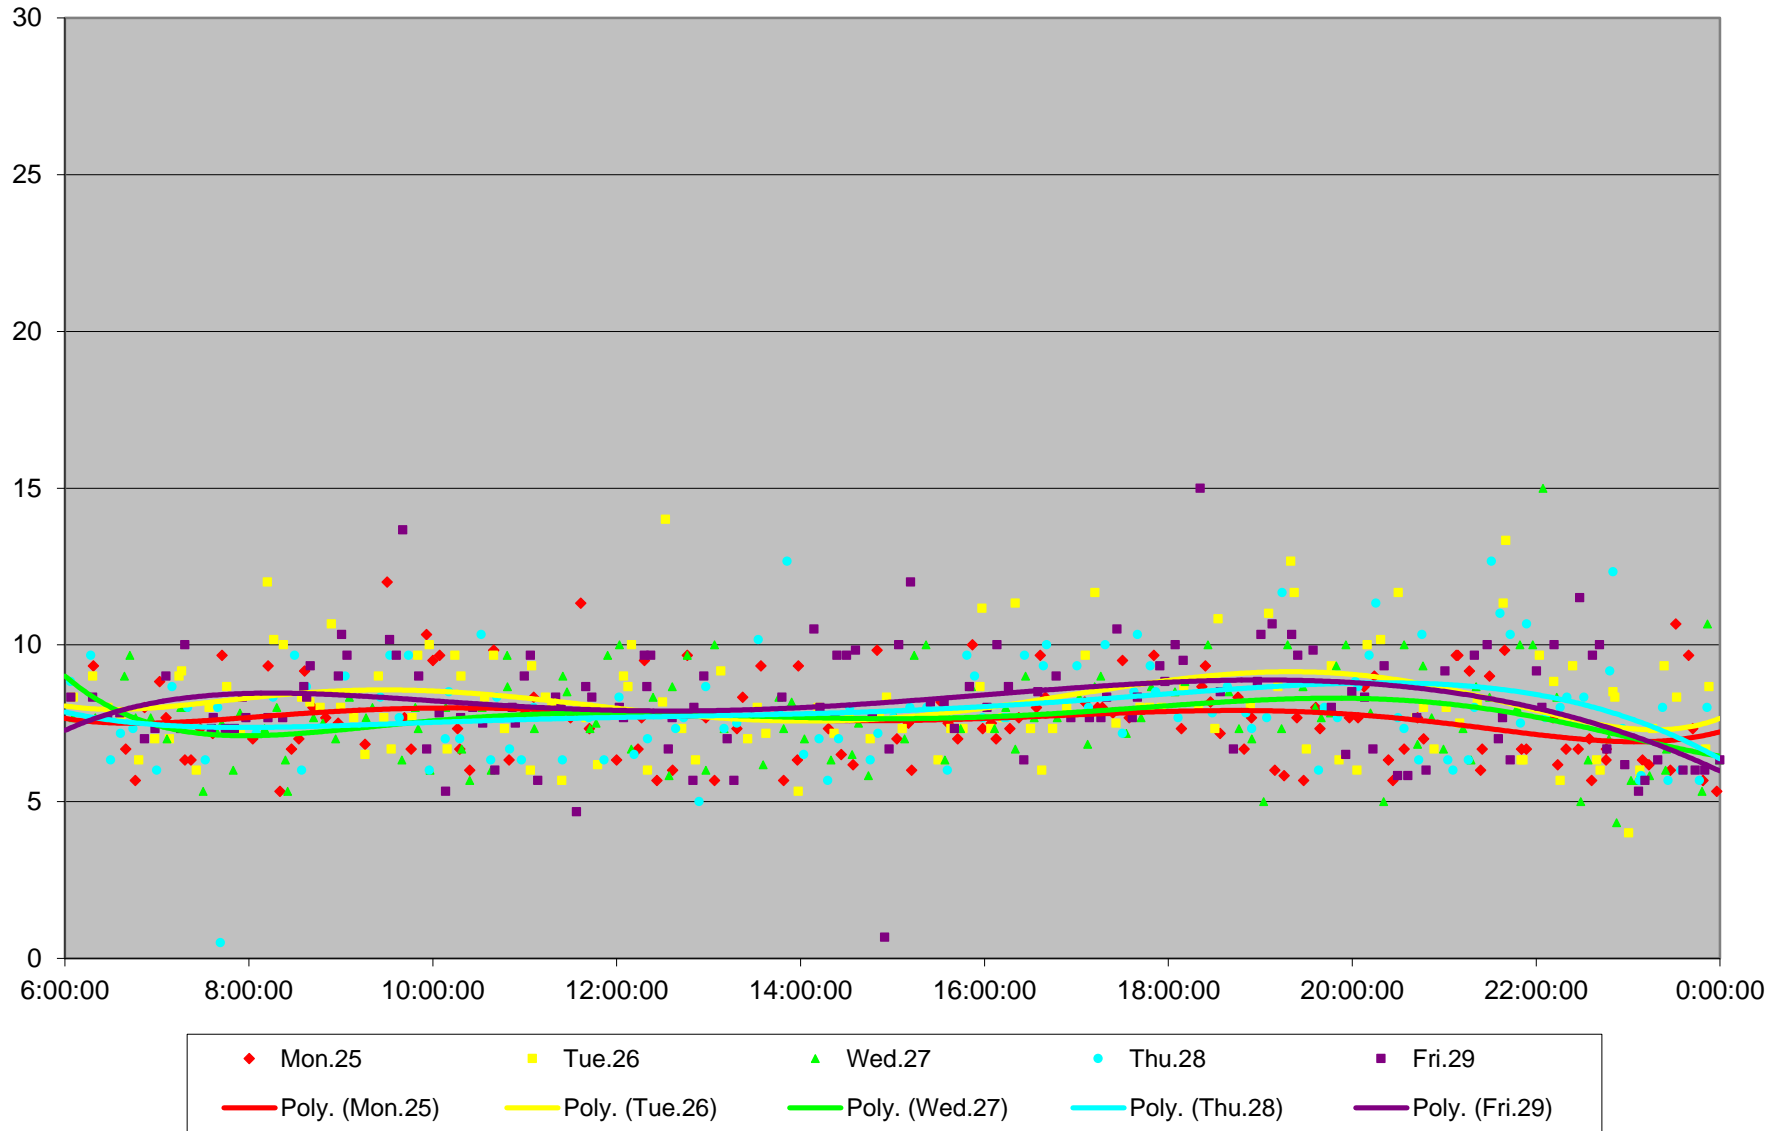

510 Spadina Terminal Round Trip From York To York January 2016

510 Spadina Terminal Round Trip From York To York January 2016

510 Spadina Terminal Round Trip From York To York January 2016

510 Spadina Terminal Round Trip From York To York January 2016

510 Spadina Terminal Round Trip From York To York January 2016

510 Spadina Terminal Round Trip From York To York January 2016

510 Spadina Terminal Round Trip From York To York January 2016

510 Spadina Terminal Round Trip From York To York January 2016 Weekday Statistics

510 Spadina Terminal Round Trip From York To York January 2016 Saturday Statistics

510 Spadina Terminal Round Trip From York To York January 2016 Sunday Statistics