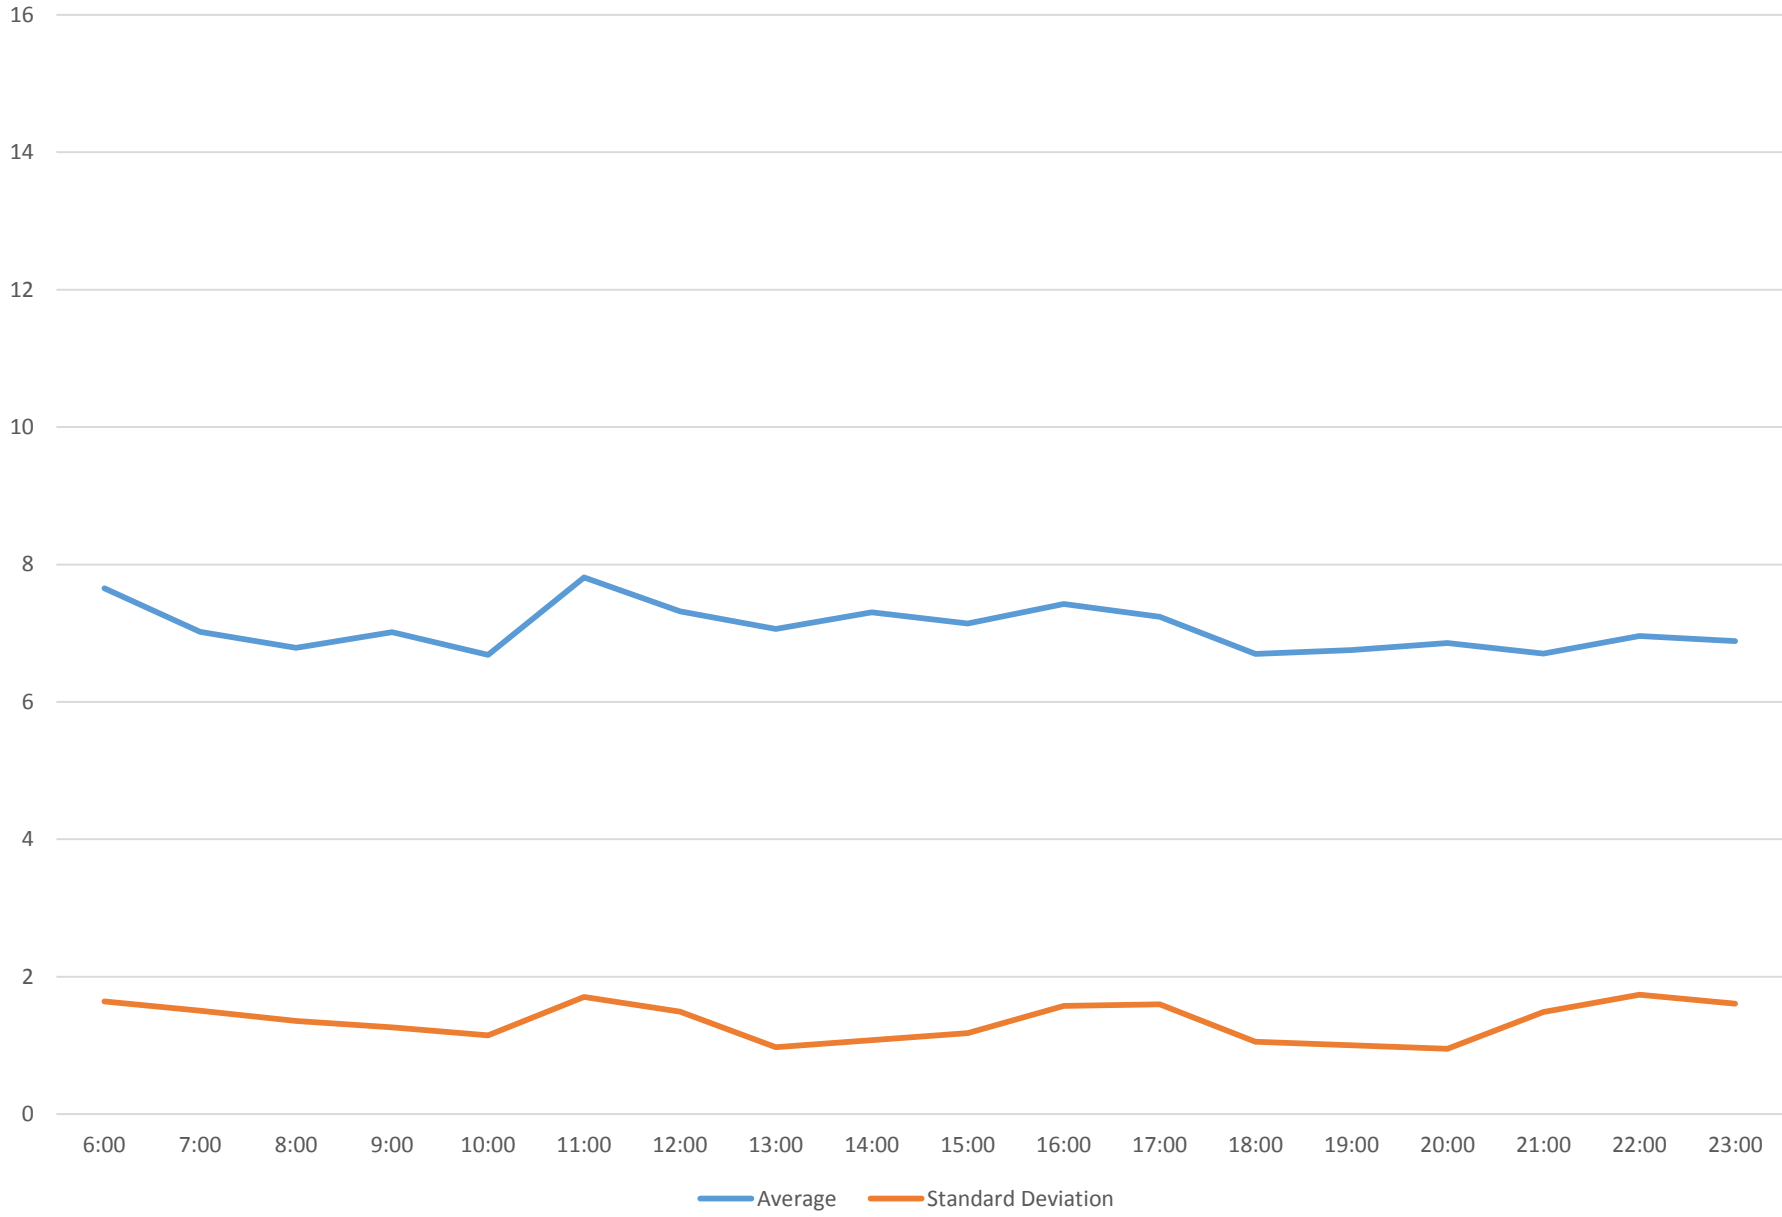

510 Spadina Terminal Round Trip From York To York January 2016

510 Spadina Terminal Round Trip From York To York January 2016

510 Spadina Terminal Round Trip From York To York January 2016

510 Spadina Terminal Round Trip From York To York January 2016 Weekday Statistics

510 Spadina Terminal Round Trip From York To York January 2016 Saturday Statistics

510 Spadina Terminal Round Trip From York To York January 2016 Sunday Statistics