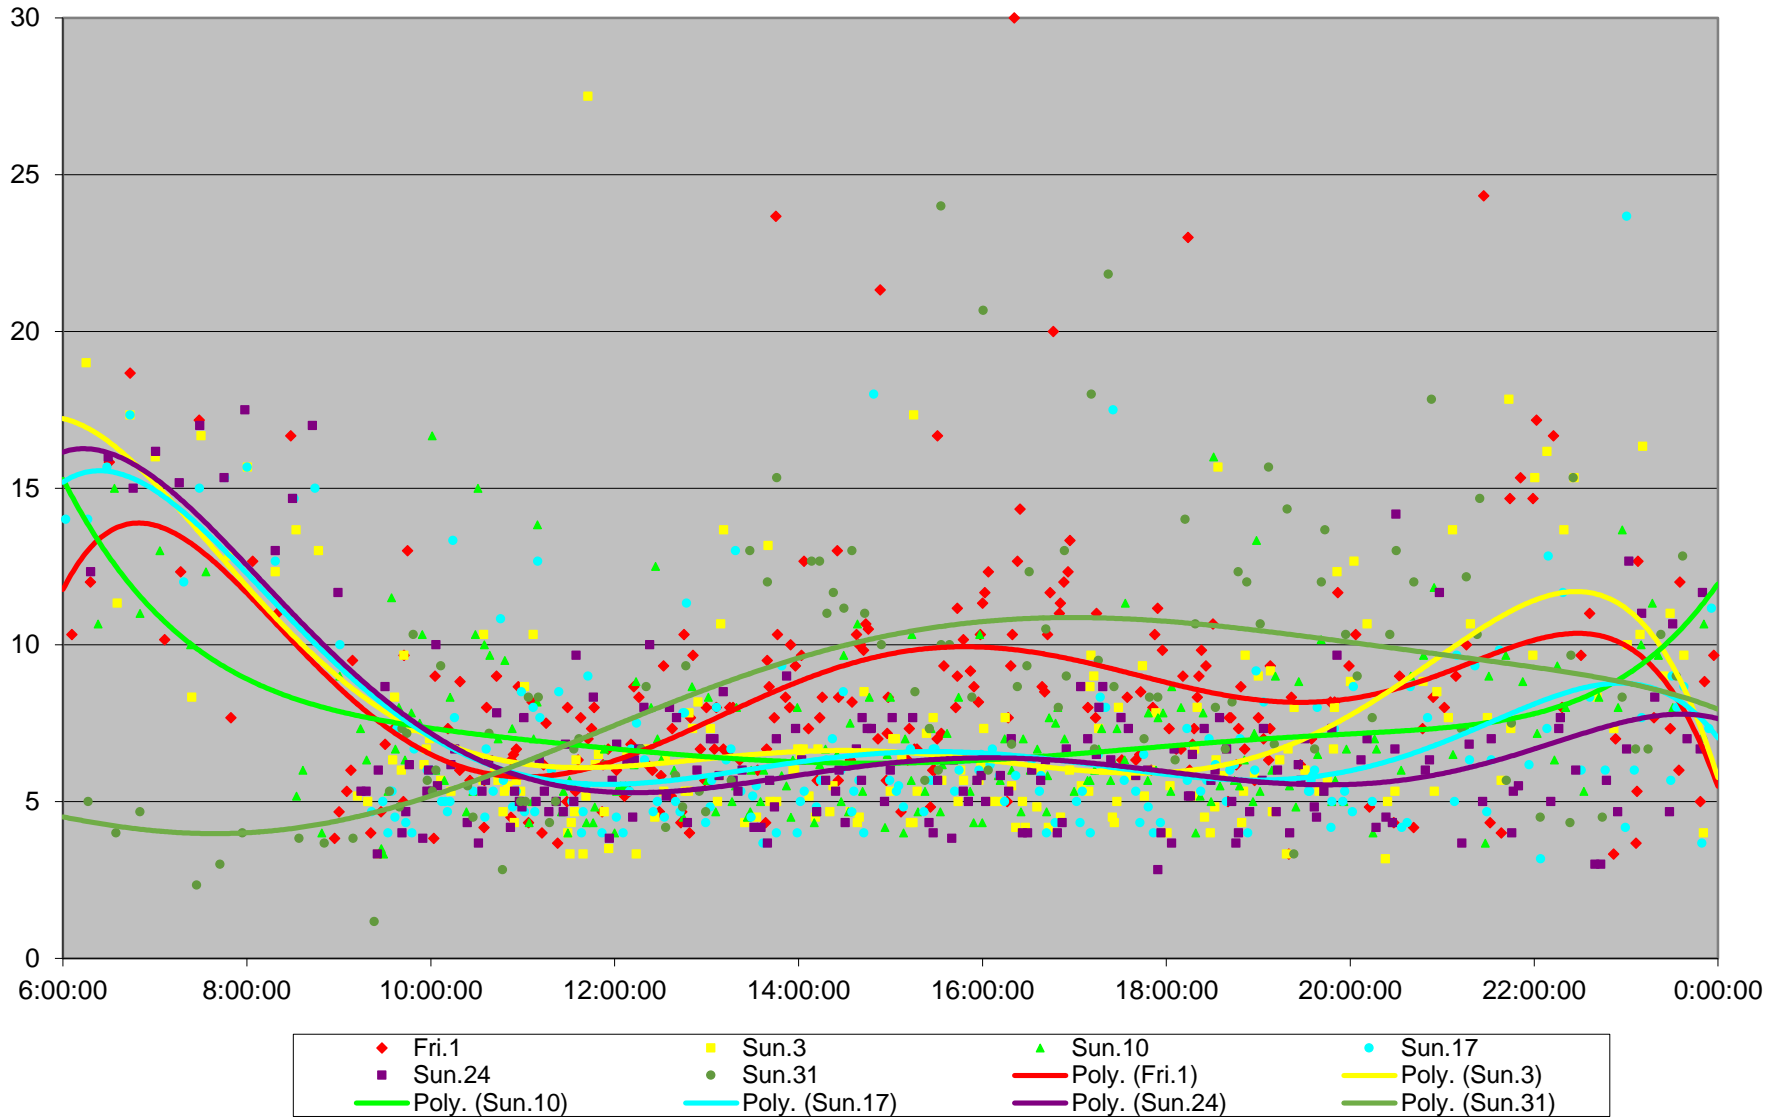

510 Spadina Terminal Round Trip From Sussex To Sussex January 2016

510 Spadina Terminal Round Trip From Sussex To Sussex January 2016

510 Spadina Terminal Round Trip From Sussex To Sussex January 2016

510 Spadina Terminal Round Trip From Sussex To Sussex January 2016

510 Spadina Terminal Round Trip From Sussex To Sussex January 2016

510 Spadina Terminal Round Trip From Sussex To Sussex January 2016

510 Spadina Terminal Round Trip From Sussex To Sussex January 2016

510 Spadina Terminal Round Trip From Sussex To Sussex January 2016 Weekday Statistics

510 Spadina Terminal Round Trip From Sussex To Sussex January 2016 Saturday Statistics

510 Spadina Terminal Round Trip From Sussex To Sussex January 2016 Sunday Statistics