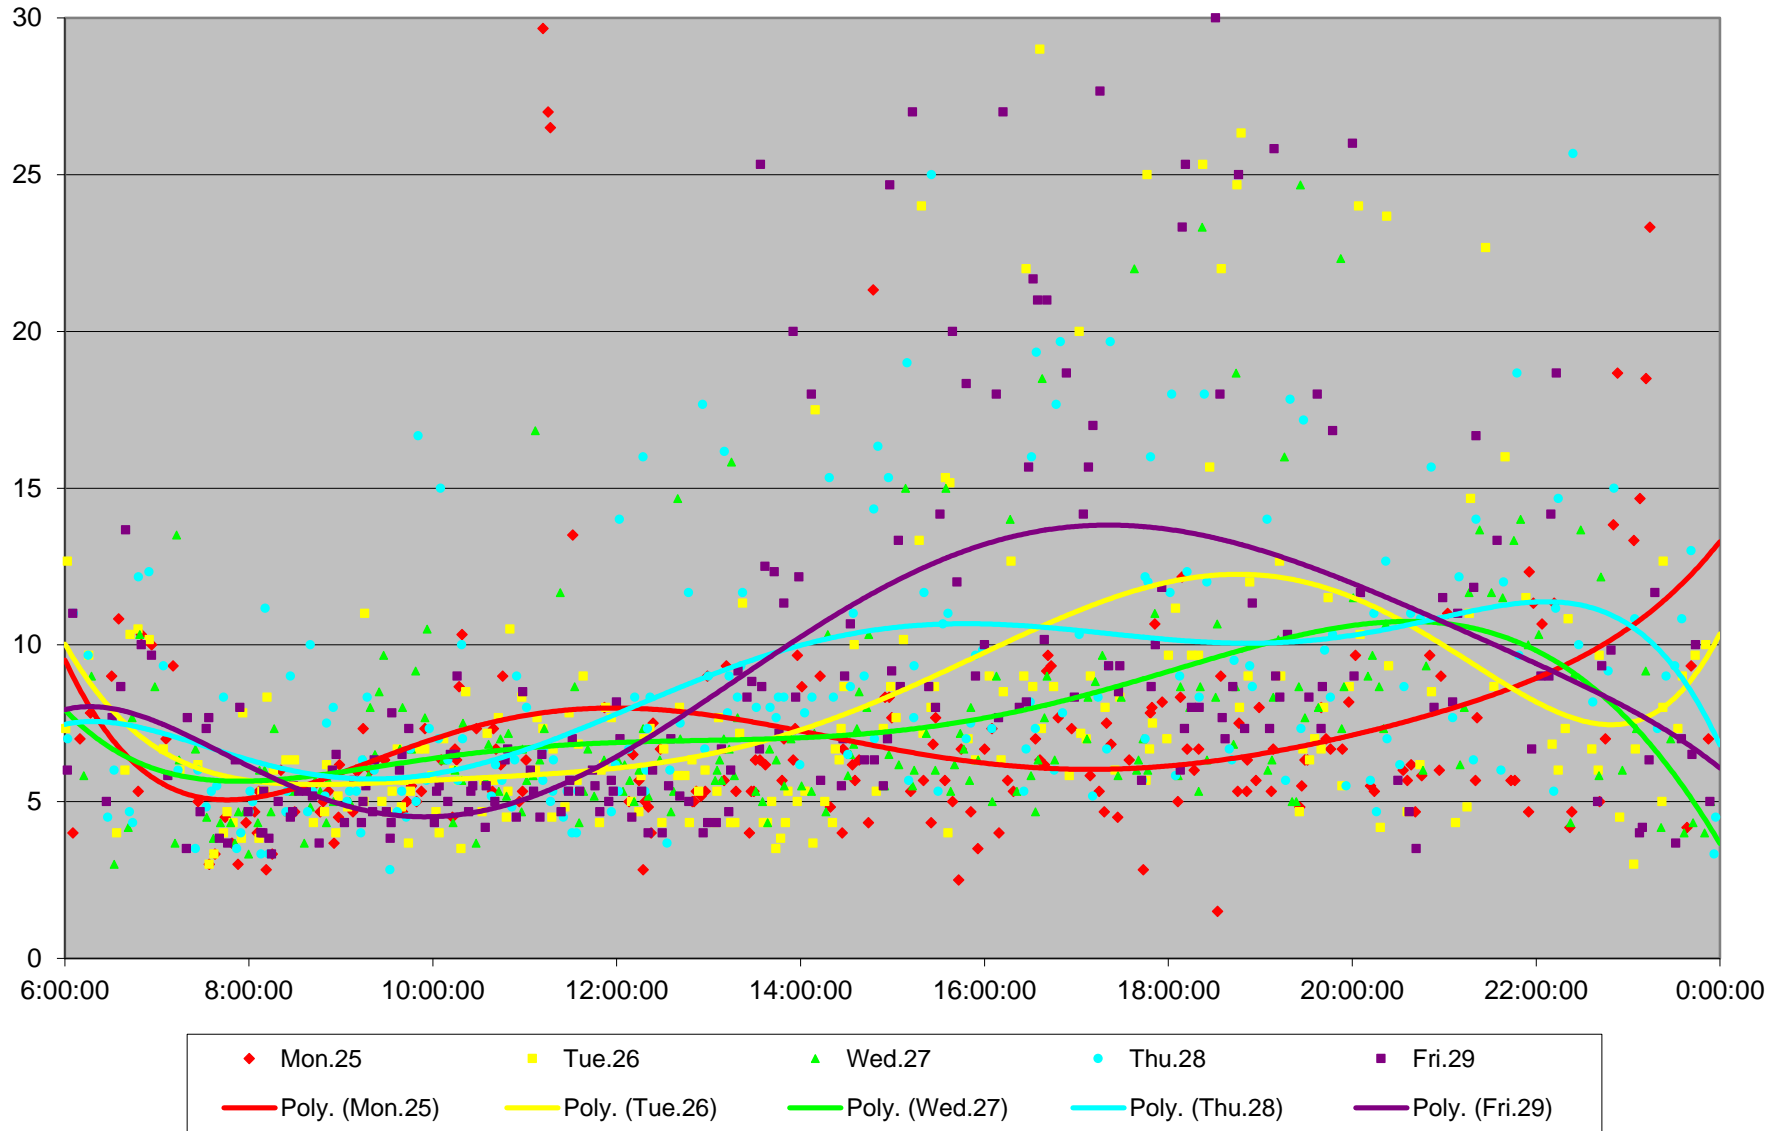

510 Spadina Terminal Round Trip From Sussex To Sussex January 2016

510 Spadina Terminal Round Trip From Sussex To Sussex January 2016

510 Spadina Terminal Round Trip From Sussex To Sussex January 2016

510 Spadina Terminal Round Trip From Sussex To Sussex January 2016

510 Spadina Terminal Round Trip From Sussex To Sussex January 2016

510 Spadina Terminal Round Trip From Sussex To Sussex January 2016

510 Spadina Terminal Round Trip From Sussex To Sussex January 2016

510 Spadina Terminal Round Trip From Sussex To Sussex January 2016 Weekday Statistics

510 Spadina Terminal Round Trip From Sussex To Sussex January 2016 Saturday Statistics

510 Spadina Terminal Round Trip From Sussex To Sussex January 2016 Sunday Statistics