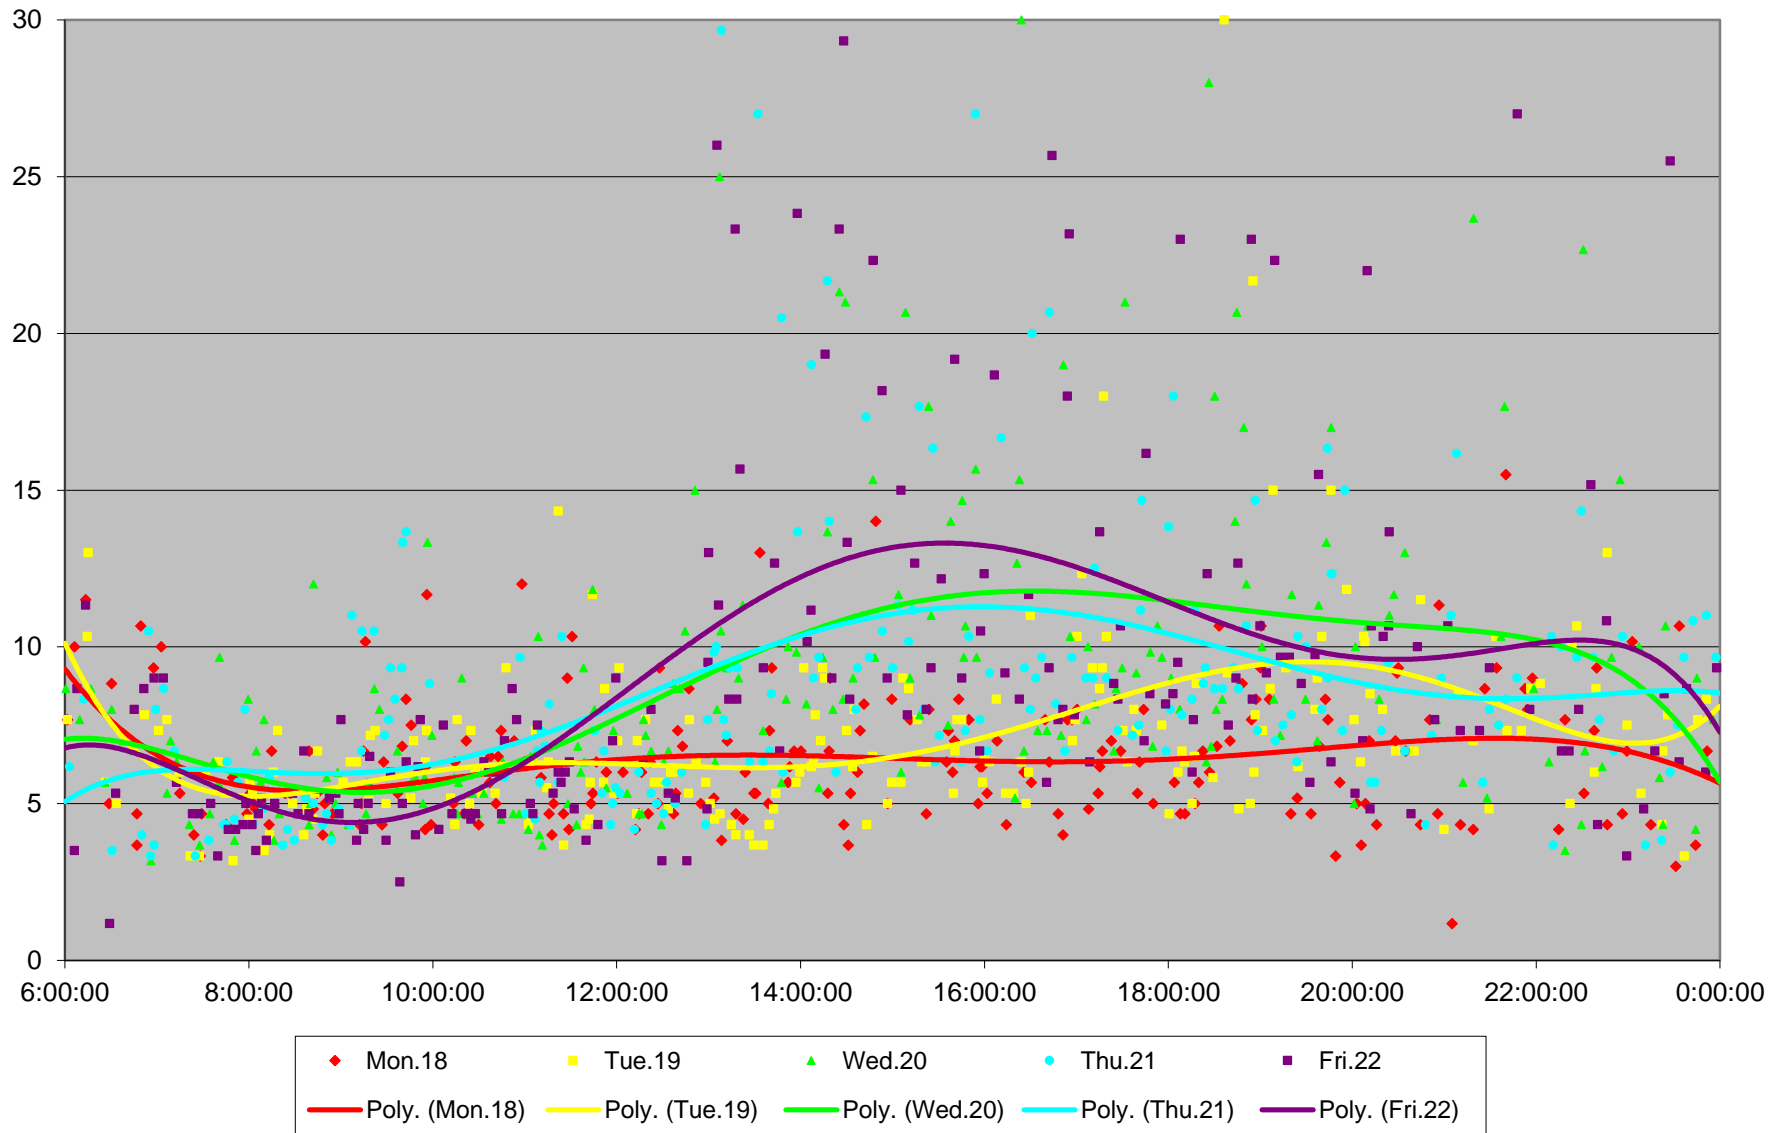

510 Spadina Terminal Round Trip From Sussex To Sussex January 2016

510 Spadina Terminal Round Trip From Sussex To Sussex January 2016

510 Spadina Terminal Round Trip From Sussex To Sussex January 2016

510 Spadina Terminal Round Trip From Sussex To Sussex January 2016

510 Spadina Terminal Round Trip From Sussex To Sussex January 2016

510 Spadina Terminal Round Trip From Sussex To Sussex January 2016

510 Spadina Terminal Round Trip From Sussex To Sussex January 2016

510 Spadina Terminal Round Trip From Sussex To Sussex January 2016 Weekday Statistics

510 Spadina Terminal Round Trip From Sussex To Sussex January 2016 Saturday Statistics

510 Spadina Terminal Round Trip From Sussex To Sussex January 2016 Sunday Statistics