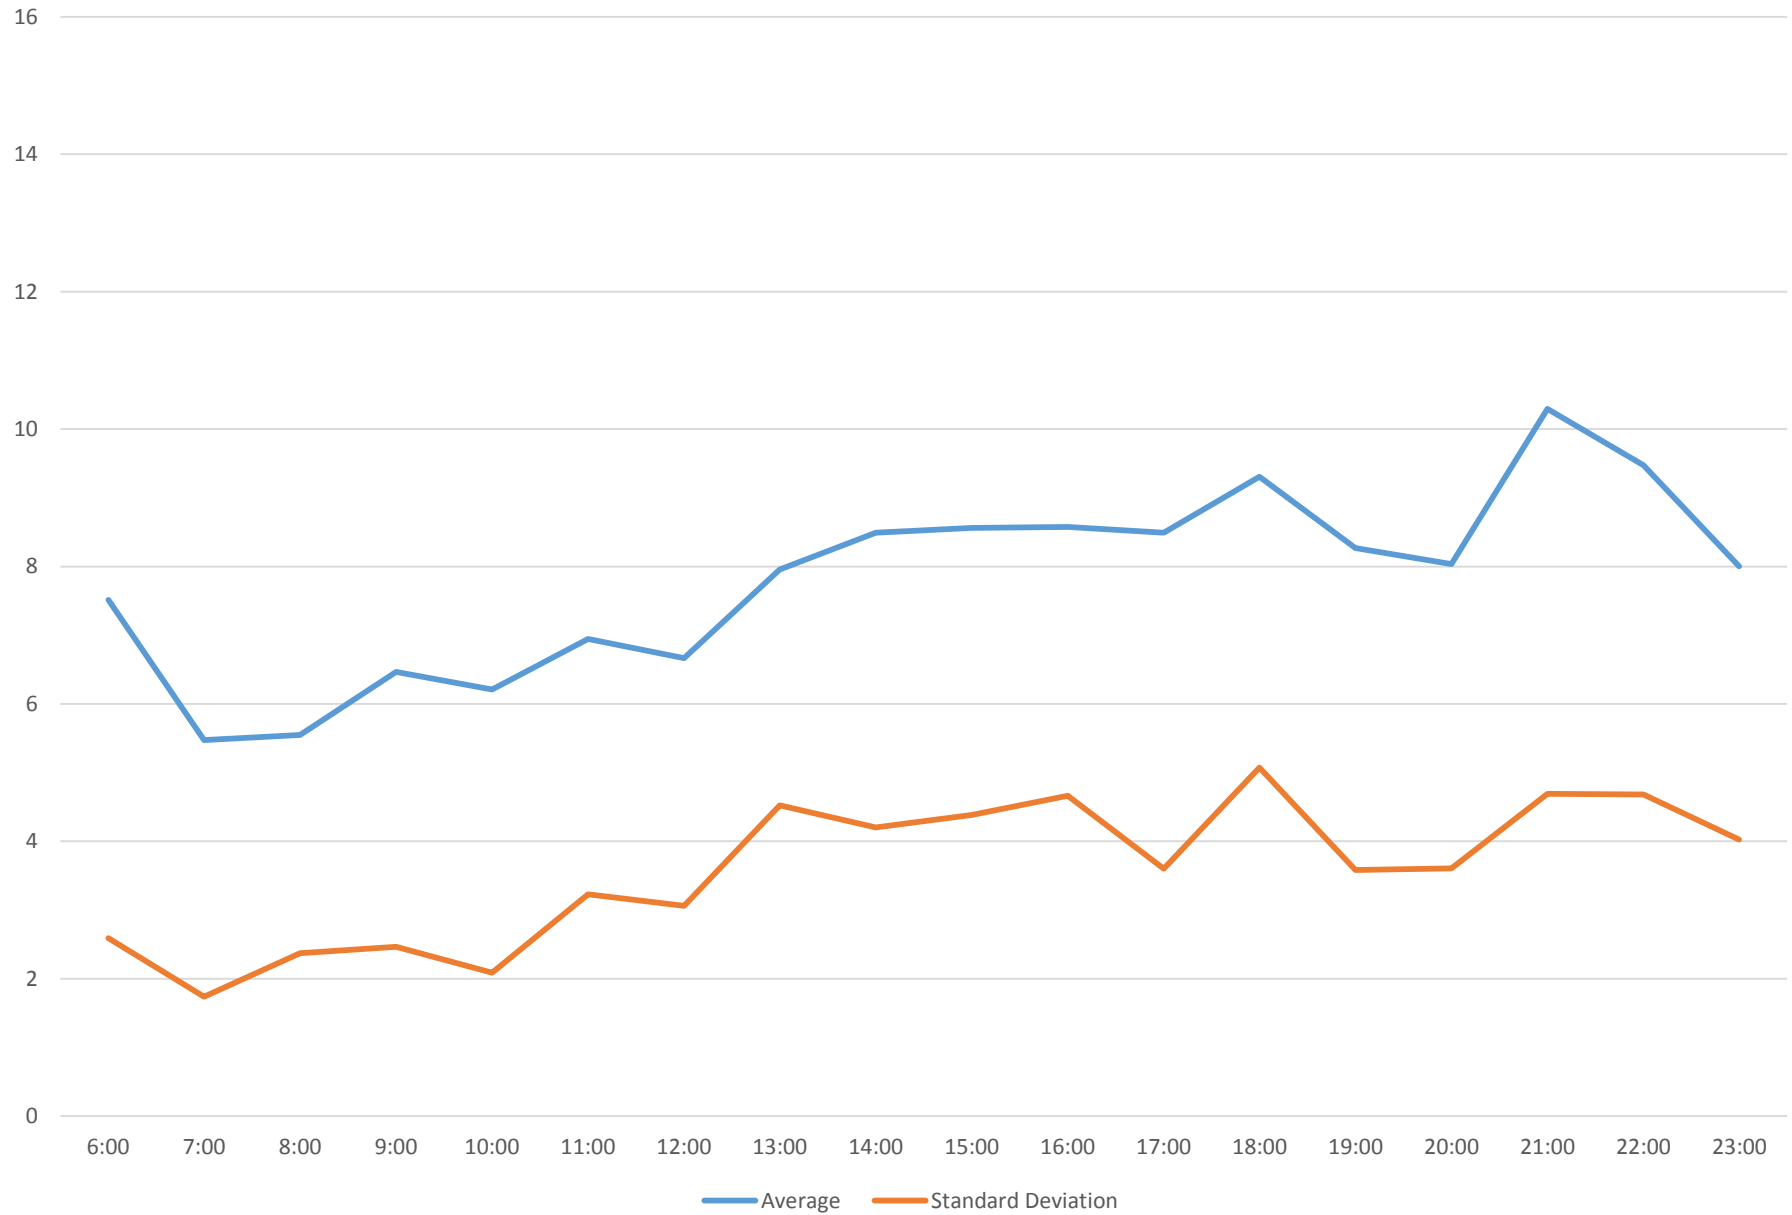

510 Spadina Terminal Round Trip From Sussex To Sussex January 2016

510 Spadina Terminal Round Trip From Sussex To Sussex January 2016

510 Spadina Terminal Round Trip From Sussex To Sussex January 2016

510 Spadina Terminal Round Trip From Sussex To Sussex January 2016 Weekday Statistics

510 Spadina Terminal Round Trip From Sussex To Sussex January 2016 Saturday Statistics

510 Spadina Terminal Round Trip From Sussex To Sussex January 2016 Sunday Statistics