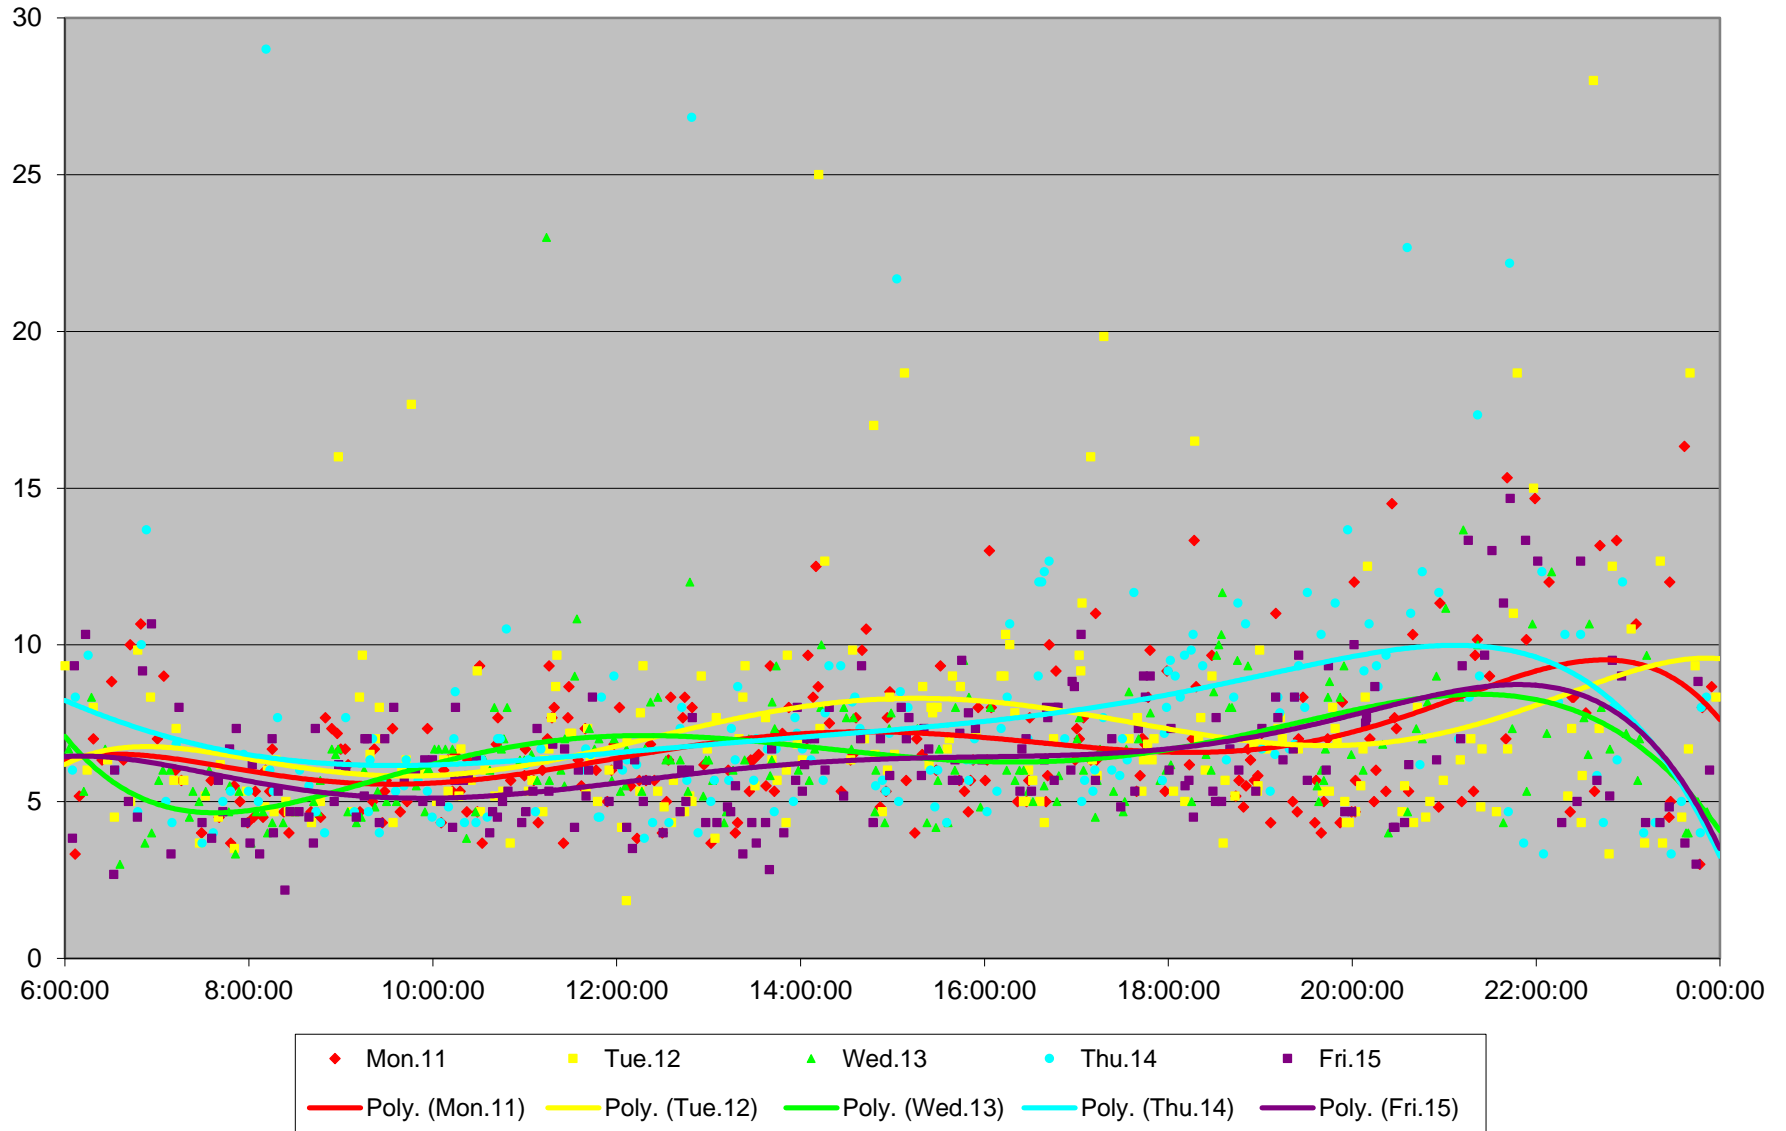

510 Spadina Terminal Round Trip From Sussex To Sussex January 2016

510 Spadina Terminal Round Trip From Sussex To Sussex January 2016

510 Spadina Terminal Round Trip From Sussex To Sussex January 2016

510 Spadina Terminal Round Trip From Sussex To Sussex January 2016

510 Spadina Terminal Round Trip From Sussex To Sussex January 2016

510 Spadina Terminal Round Trip From Sussex To Sussex January 2016

510 Spadina Terminal Round Trip From Sussex To Sussex January 2016

510 Spadina Terminal Round Trip From Sussex To Sussex January 2016 Weekday Statistics

510 Spadina Terminal Round Trip From Sussex To Sussex January 2016 Saturday Statistics

510 Spadina Terminal Round Trip From Sussex To Sussex January 2016 Sunday Statistics