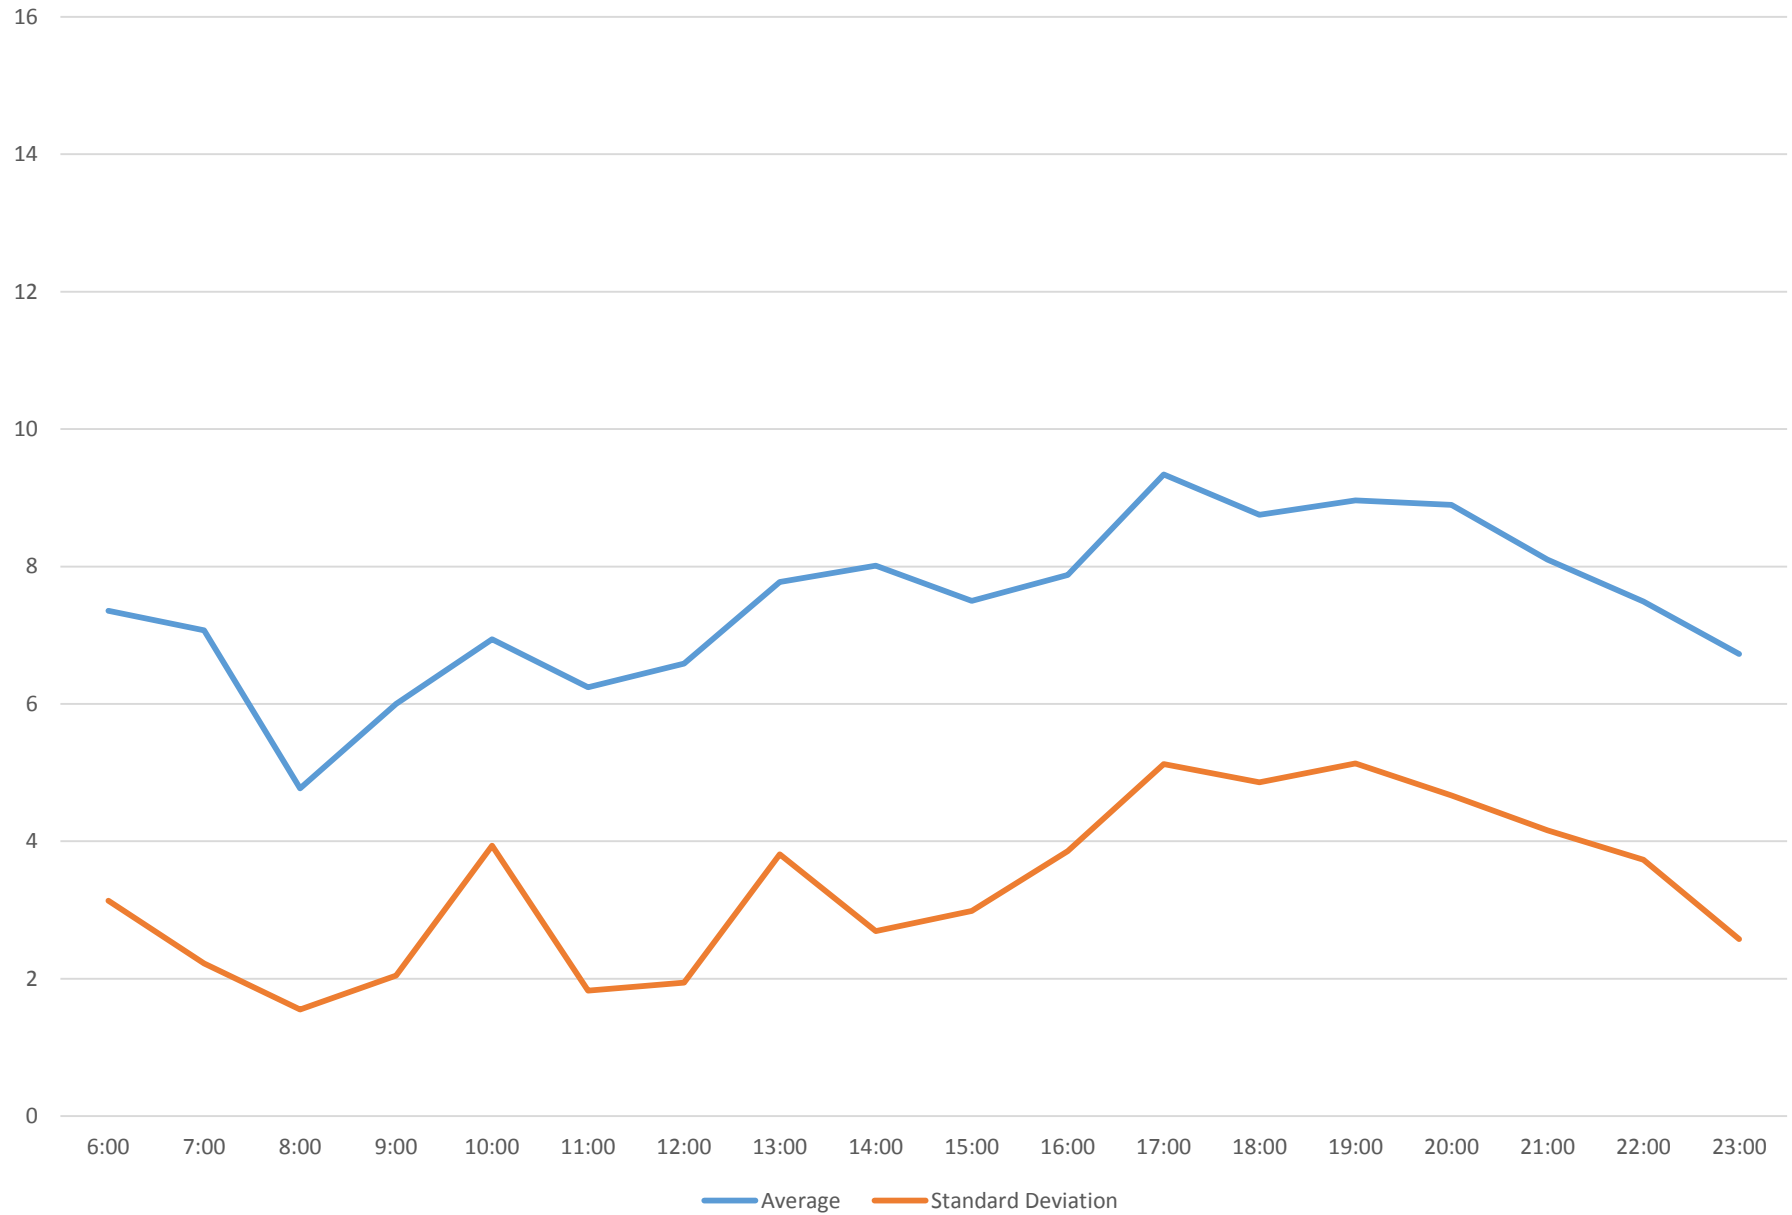

510 Spadina Terminal Round Trip From Sussex To Sussex January 2016

510 Spadina Terminal Round Trip From Sussex To Sussex January 2016

510 Spadina Terminal Round Trip From Sussex To Sussex January 2016

510 Spadina Terminal Round Trip From Sussex To Sussex January 2016 Weekday Statistics

510 Spadina Terminal Round Trip From Sussex To Sussex January 2016 Saturday Statistics

510 Spadina Terminal Round Trip From Sussex To Sussex January 2016 Sunday Statistics