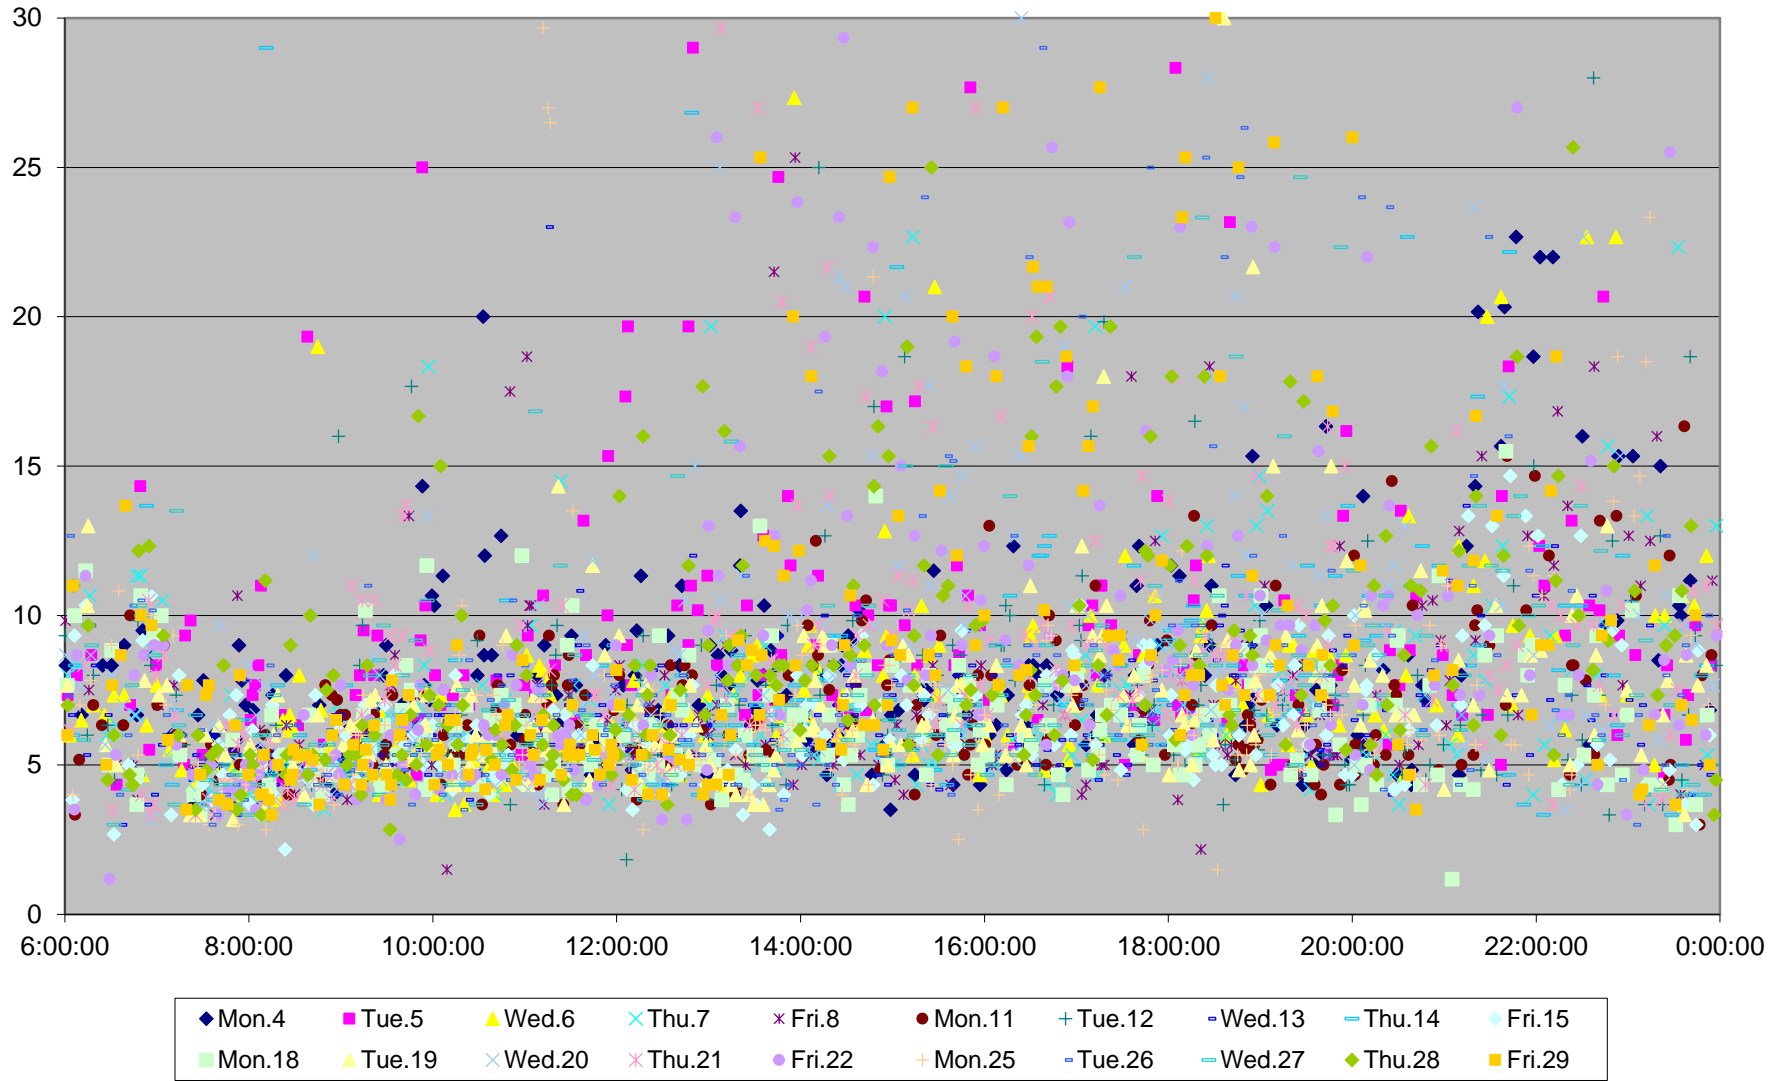

510 Spadina Terminal Round Trip From Sussex To Sussex January 2016

510 Spadina Terminal Round Trip From Sussex To Sussex January 2016

510 Spadina Terminal Round Trip From Sussex To Sussex January 2016

510 Spadina Terminal Round Trip From Sussex To Sussex January 2016

510 Spadina Terminal Round Trip From Sussex To Sussex January 2016

510 Spadina Terminal Round Trip From Sussex To Sussex January 2016

510 Spadina Terminal Round Trip From Sussex To Sussex January 2016

510 Spadina Terminal Round Trip From Sussex To Sussex January 2016 Weekday Statistics

510 Spadina Terminal Round Trip From Sussex To Sussex January 2016 Saturday Statistics

510 Spadina Terminal Round Trip From Sussex To Sussex January 2016 Sunday Statistics