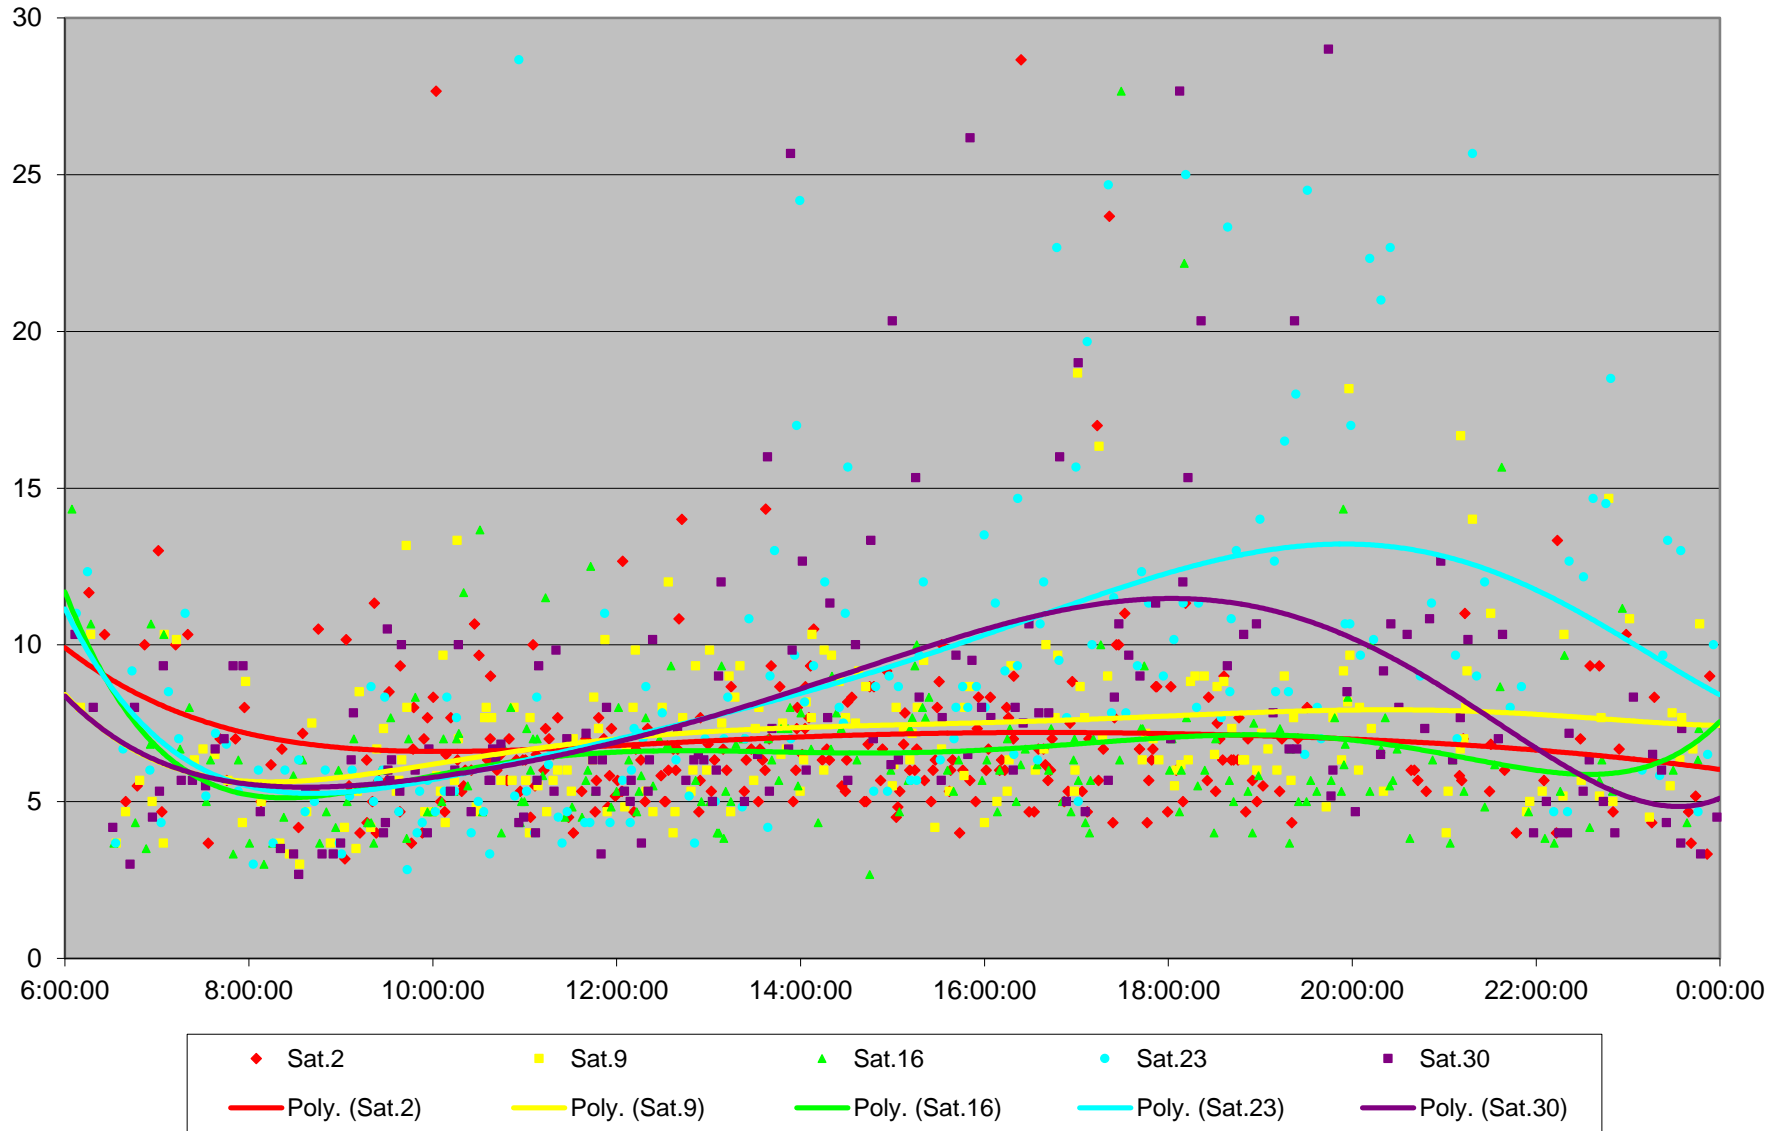

510 Spadina Terminal Round Trip From Sussex To Sussex January 2016

510 Spadina Terminal Round Trip From Sussex To Sussex January 2016

510 Spadina Terminal Round Trip From Sussex To Sussex January 2016

510 Spadina Terminal Round Trip From Sussex To Sussex January 2016

510 Spadina Terminal Round Trip From Sussex To Sussex January 2016

510 Spadina Terminal Round Trip From Sussex To Sussex January 2016

510 Spadina Terminal Round Trip From Sussex To Sussex January 2016

510 Spadina Terminal Round Trip From Sussex To Sussex January 2016 Weekday Statistics

510 Spadina Terminal Round Trip From Sussex To Sussex January 2016 Saturday Statistics

510 Spadina Terminal Round Trip From Sussex To Sussex January 2016 Sunday Statistics