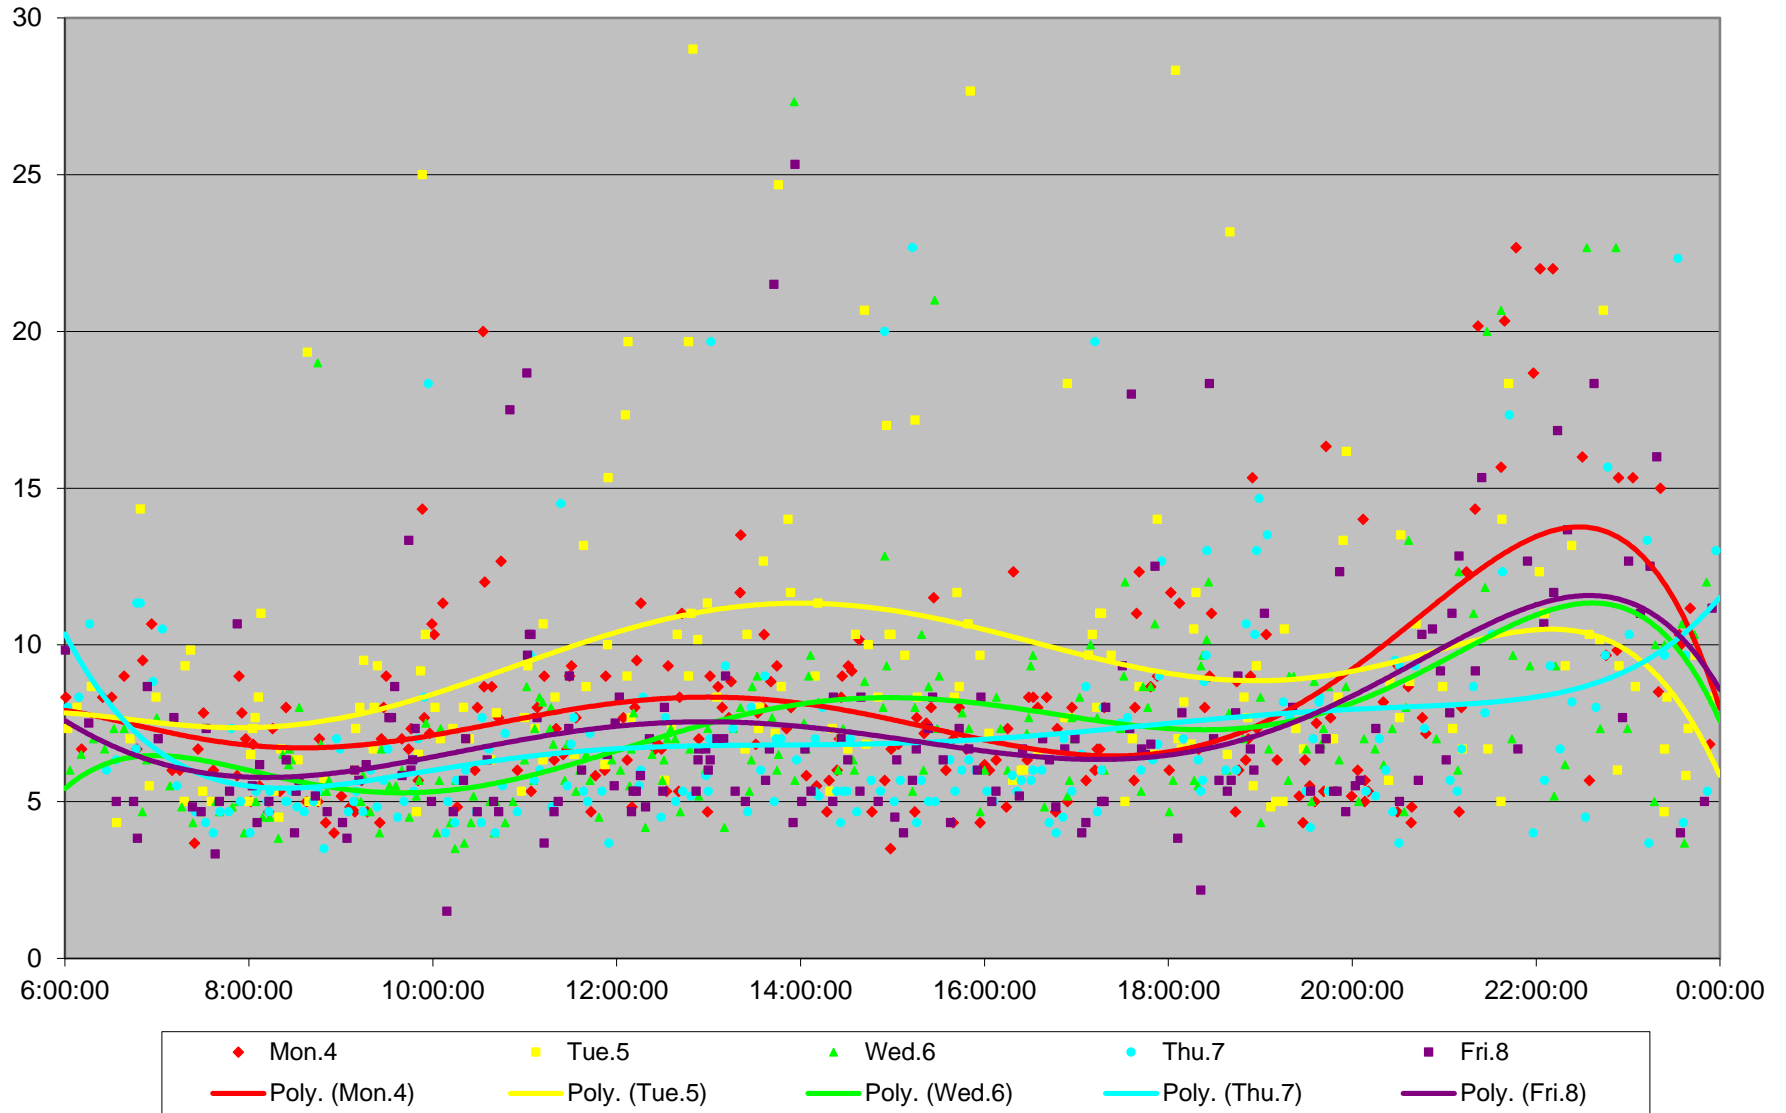

510 Spadina Terminal Round Trip From Sussex To Sussex January 2016

510 Spadina Terminal Round Trip From Sussex To Sussex January 2016

510 Spadina Terminal Round Trip From Sussex To Sussex January 2016

510 Spadina Terminal Round Trip From Sussex To Sussex January 2016

510 Spadina Terminal Round Trip From Sussex To Sussex January 2016

510 Spadina Terminal Round Trip From Sussex To Sussex January 2016

510 Spadina Terminal Round Trip From Sussex To Sussex January 2016

510 Spadina Terminal Round Trip From Sussex To Sussex January 2016 Weekday Statistics

510 Spadina Terminal Round Trip From Sussex To Sussex January 2016 Saturday Statistics

510 Spadina Terminal Round Trip From Sussex To Sussex January 2016 Sunday Statistics