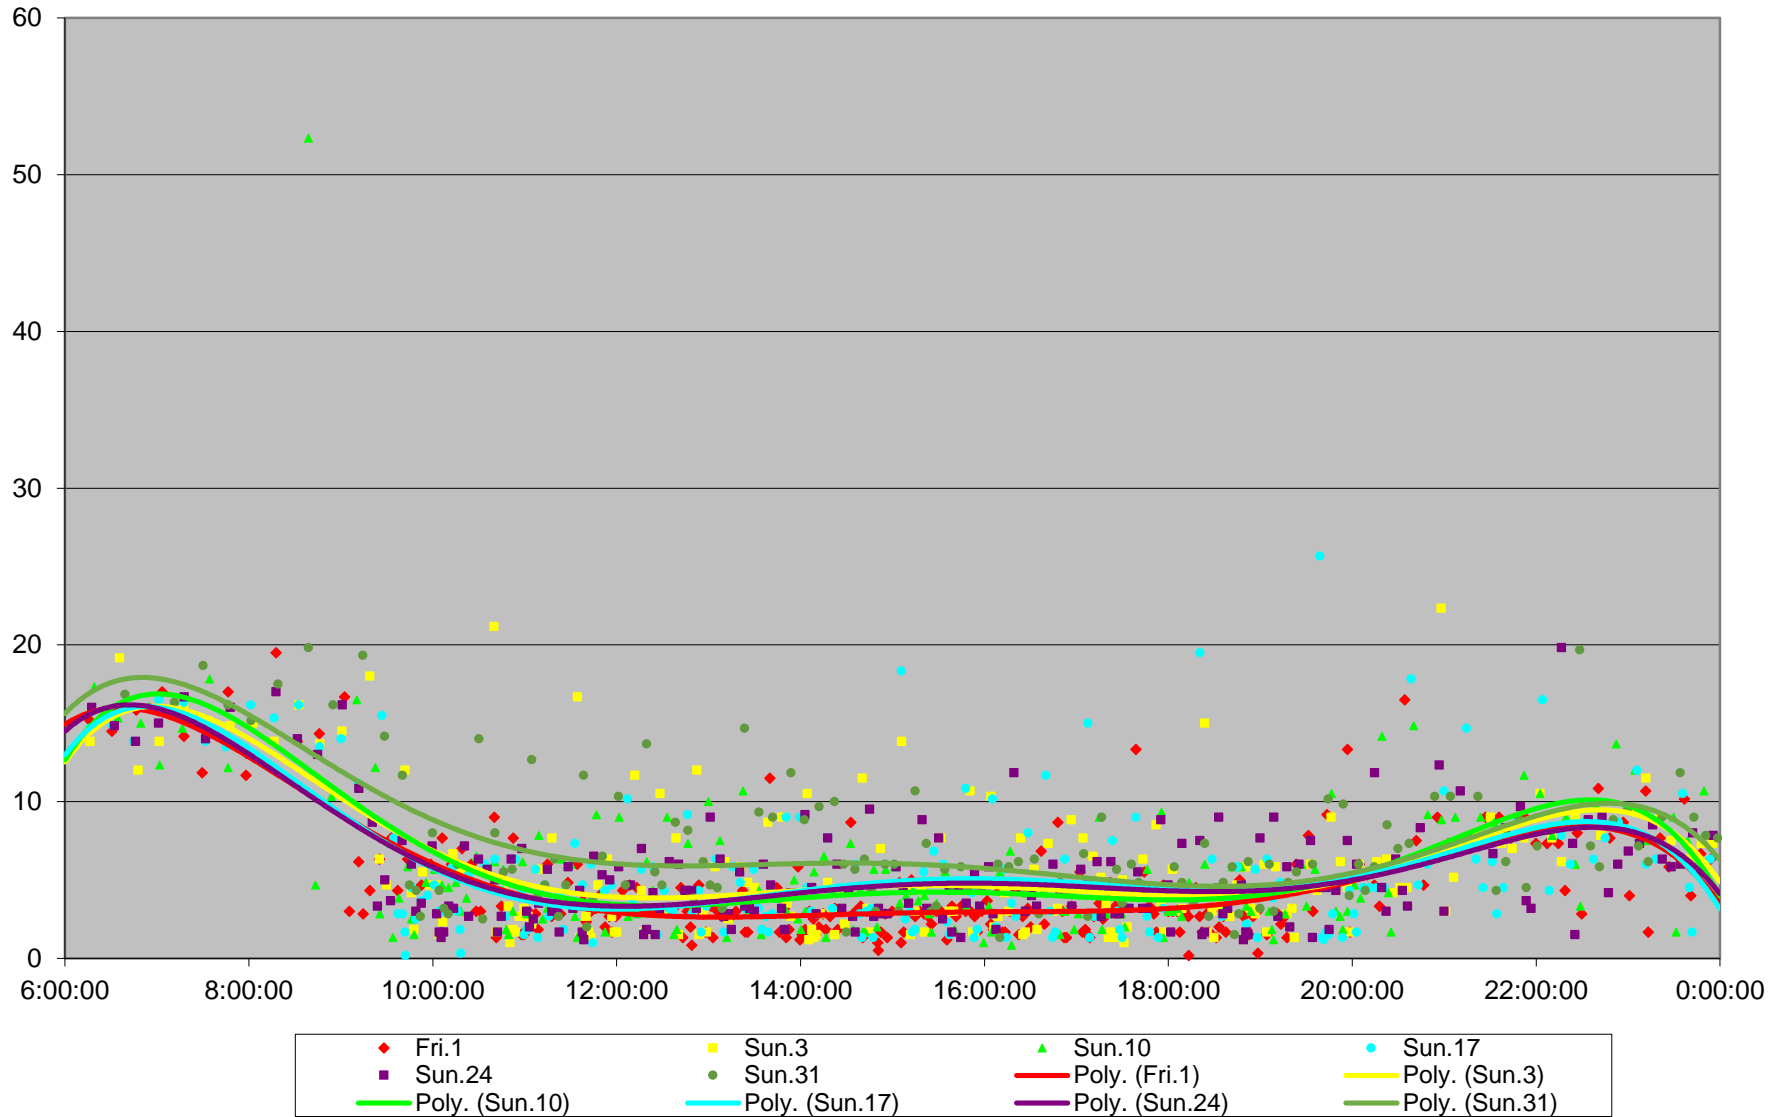

510 Spadina Headways at Harbord Southbound January 2016

510 Spadina Headways at Harbord Southbound January 2016

510 Spadina Headways at Harbord Southbound January 2016

510 Spadina Headways at Harbord Southbound January 2016

510 Spadina Headways at Harbord Southbound January 2016

510 Spadina Headways at Harbord Southbound January 2016

510 Spadina Headways at Harbord Southbound January 2016

510 Spadina Headways at Harbord Southbound January 2016 Weekday Statistics

510 Spadina Headways at Harbord Southbound January 2016 Saturday Statistics

510 Spadina Headways at Harbord Southbound January 2016 Sunday Statistics