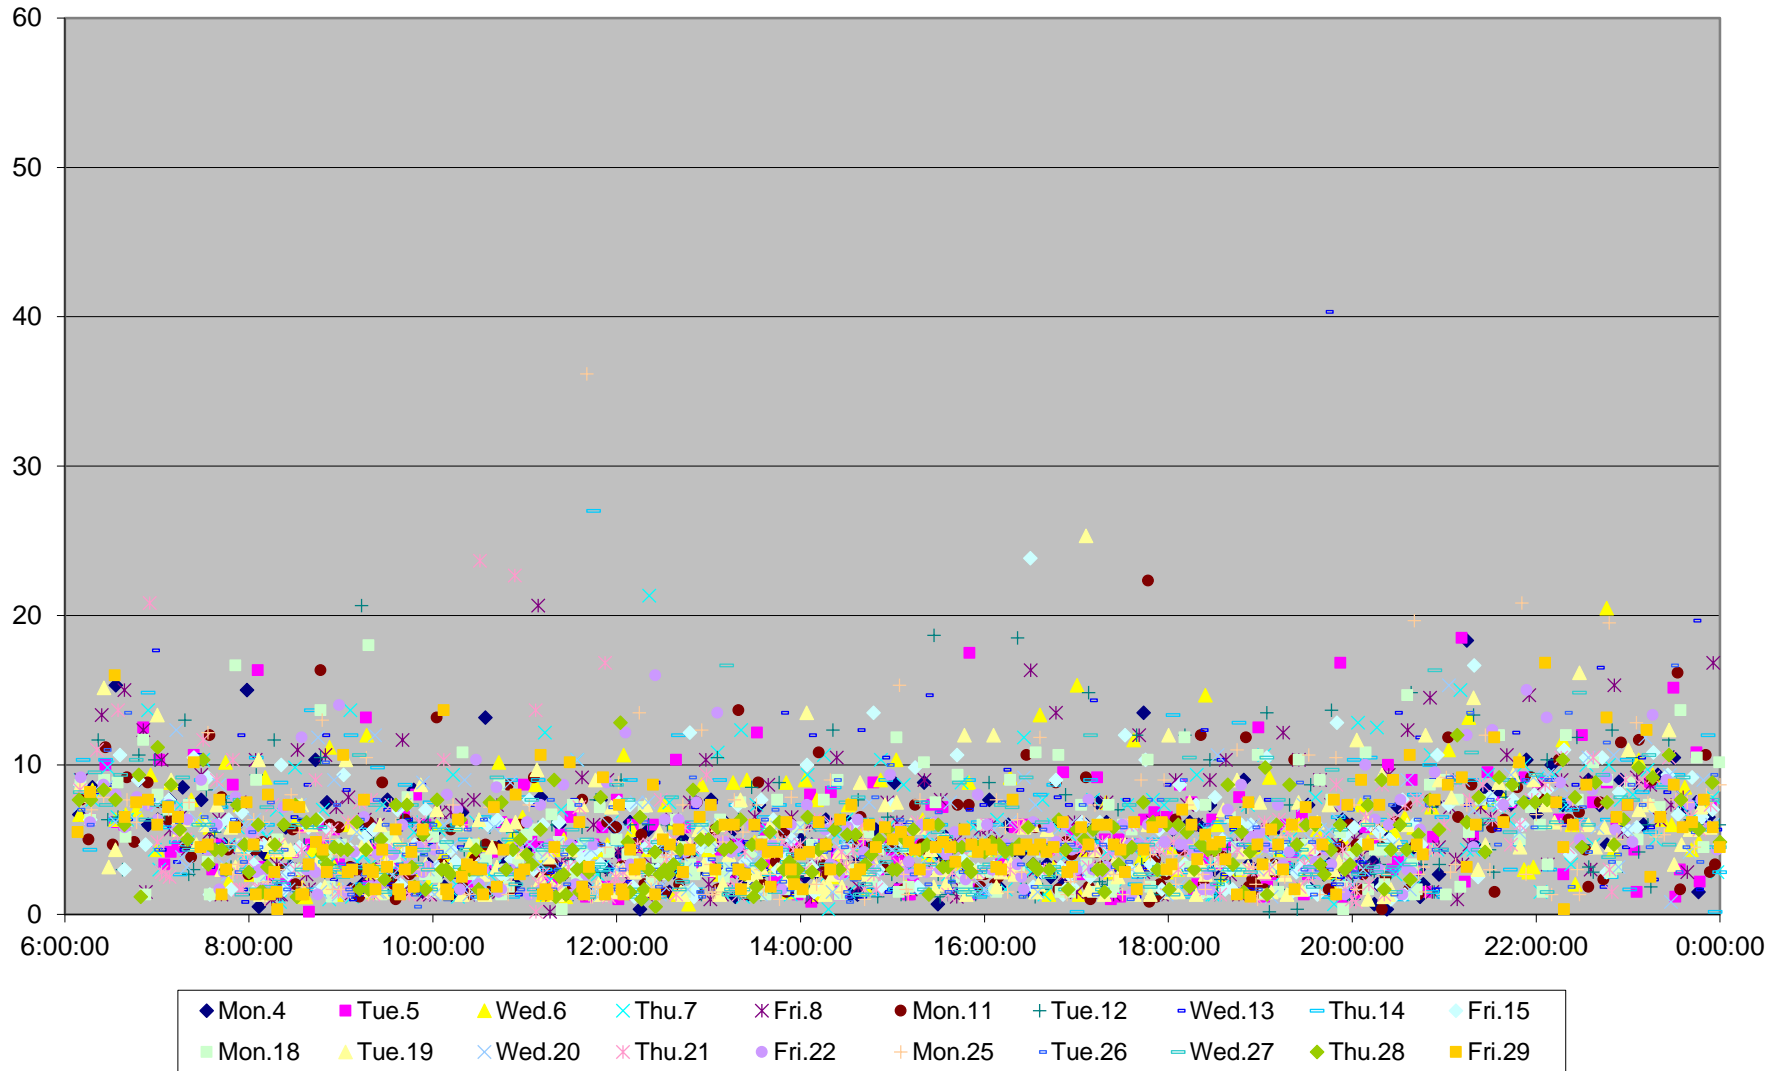

510 Spadina Headways at Harbord Southbound January 2016

510 Spadina Headways at Harbord Southbound January 2016

510 Spadina Headways at Harbord Southbound January 2016

510 Spadina Headways at Harbord Southbound January 2016

510 Spadina Headways at Harbord Southbound January 2016

510 Spadina Headways at Harbord Southbound January 2016

510 Spadina Headways at Harbord Southbound January 2016

510 Spadina Headways at Harbord Southbound January 2016 Weekday Statistics

510 Spadina Headways at Harbord Southbound January 2016 Saturday Statistics

510 Spadina Headways at Harbord Southbound January 2016 Sunday Statistics