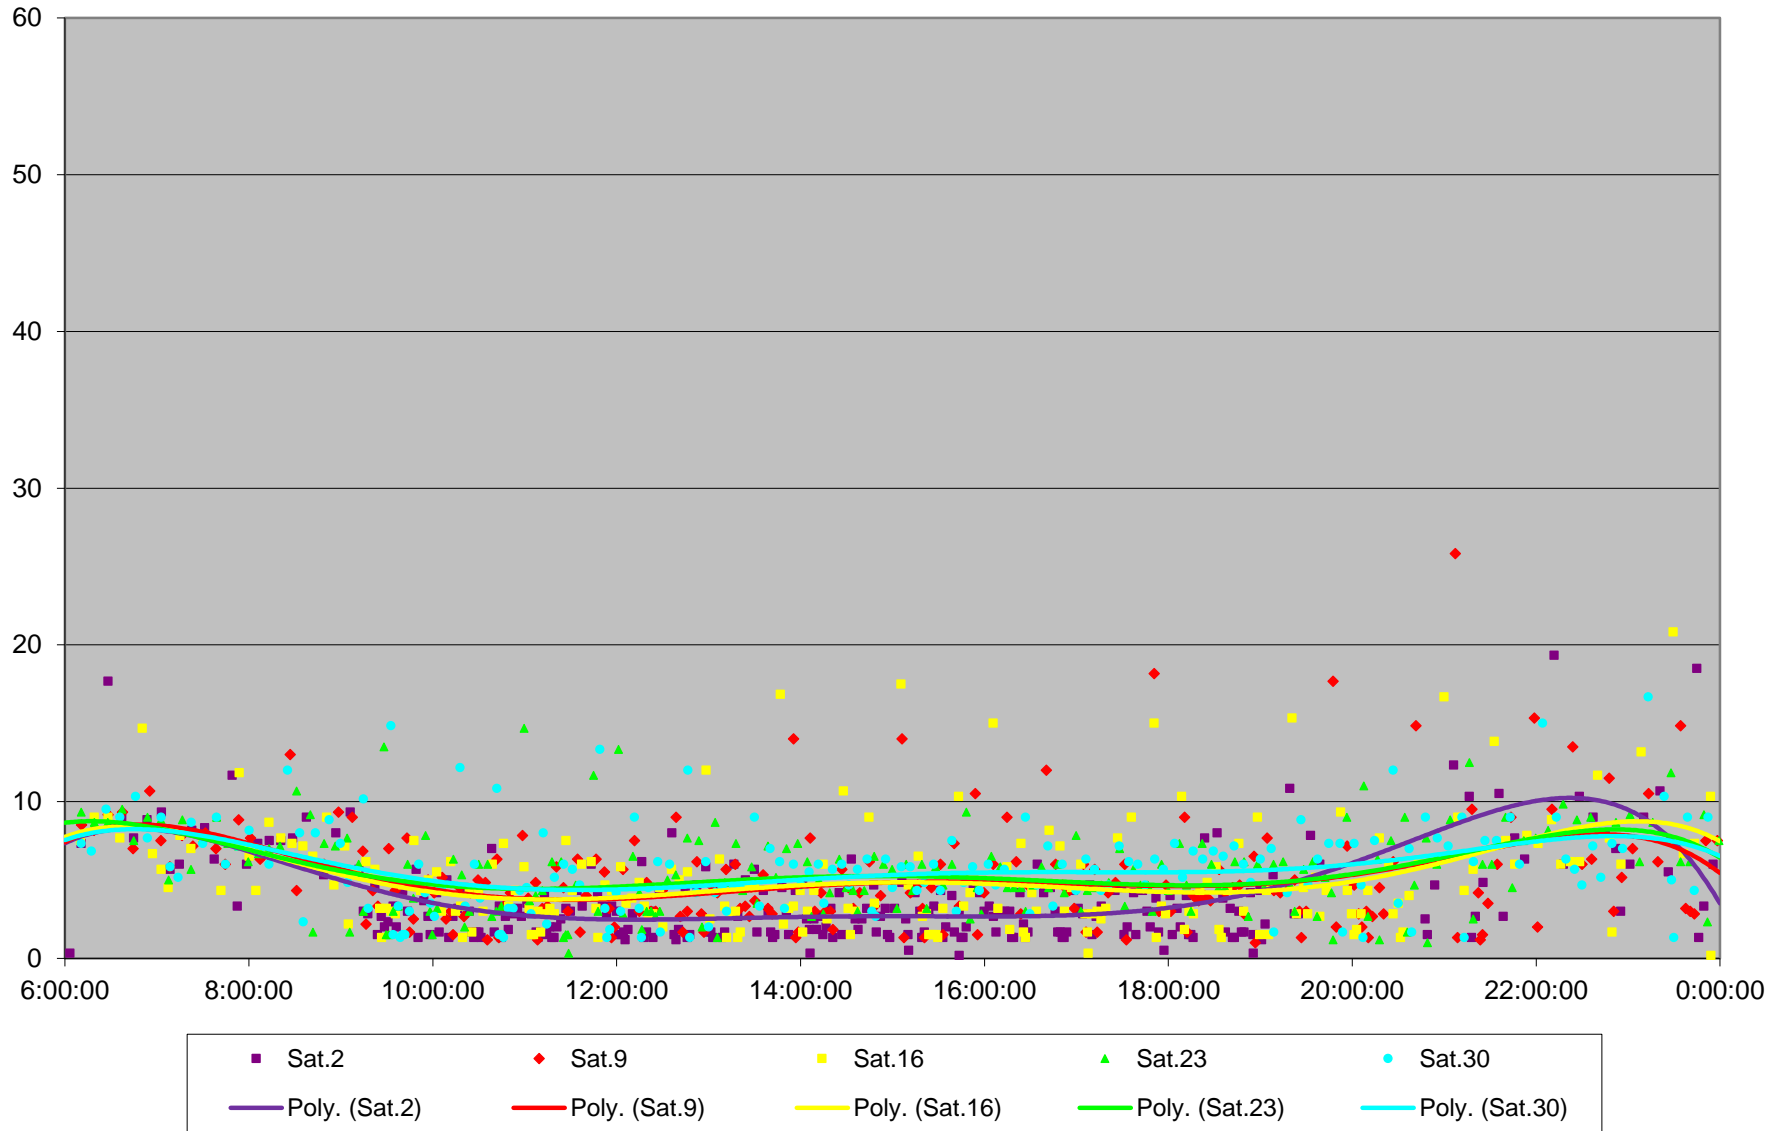

510 Spadina Headways at Harbord Southbound January 2016

510 Spadina Headways at Harbord Southbound January 2016

510 Spadina Headways at Harbord Southbound January 2016

510 Spadina Headways at Harbord Southbound January 2016

510 Spadina Headways at Harbord Southbound January 2016

510 Spadina Headways at Harbord Southbound January 2016

510 Spadina Headways at Harbord Southbound January 2016

510 Spadina Headways at Harbord Southbound January 2016 Weekday Statistics

510 Spadina Headways at Harbord Southbound January 2016 Saturday Statistics

510 Spadina Headways at Harbord Southbound January 2016 Sunday Statistics