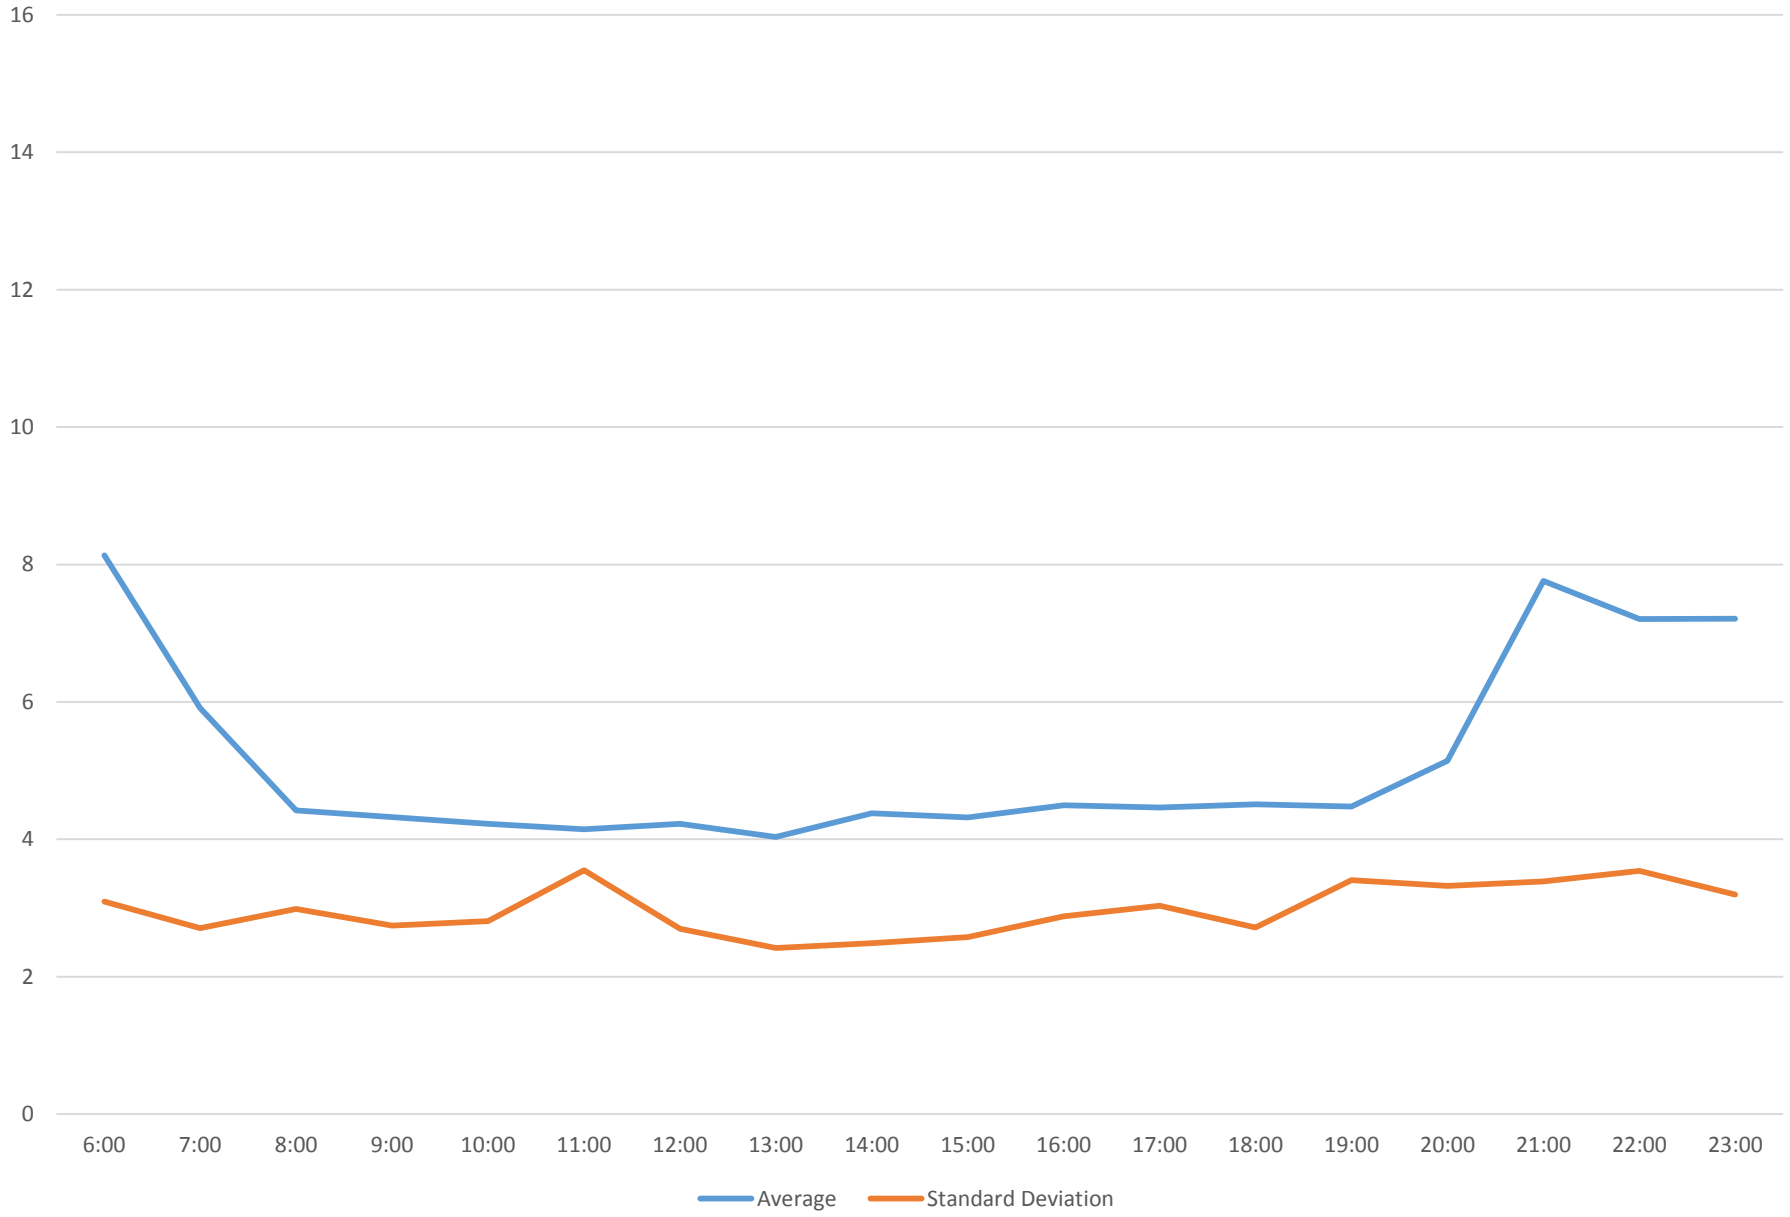

510 Spadina Headways at Harbord Southbound January 2016

510 Spadina Headways at Harbord Southbound January 2016

510 Spadina Headways at Harbord Southbound January 2016

510 Spadina Headways at Harbord Southbound January 2016 Weekday Statistics

510 Spadina Headways at Harbord Southbound January 2016 Saturday Statistics

510 Spadina Headways at Harbord Southbound January 2016 Sunday Statistics