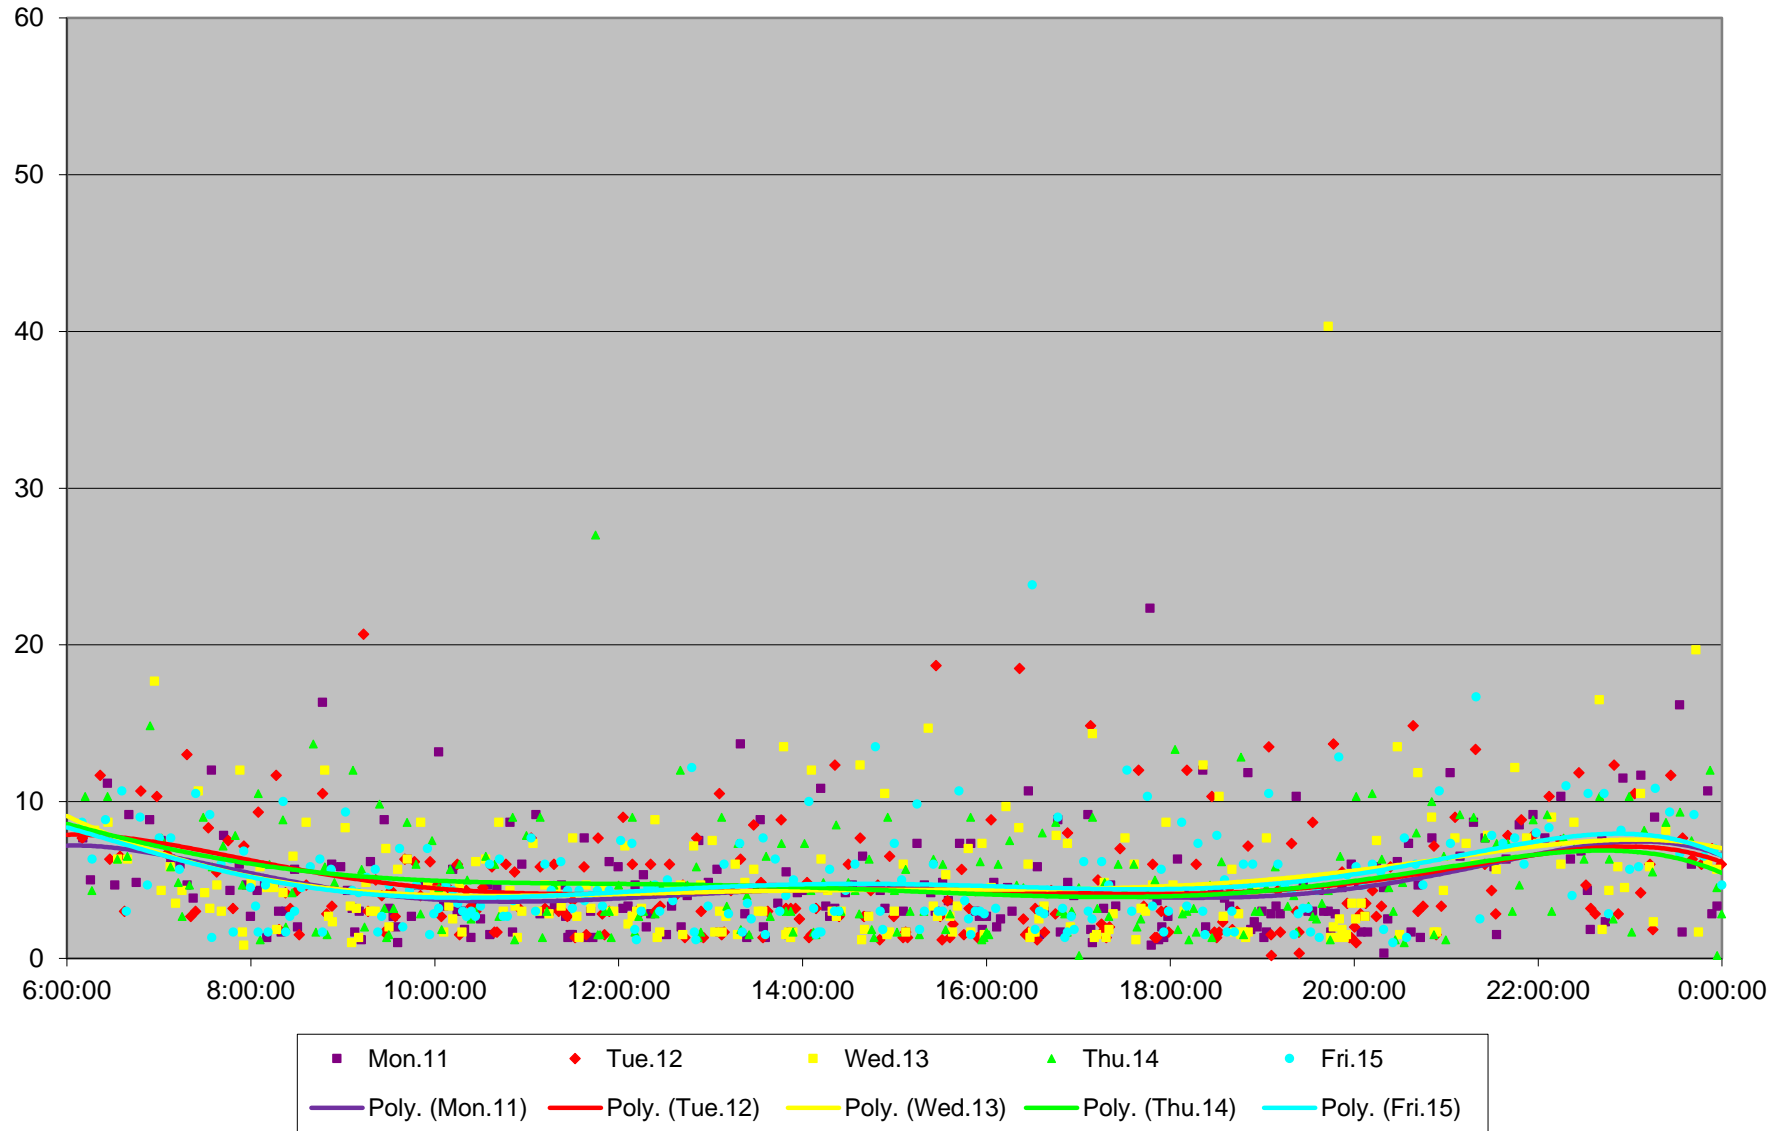

510 Spadina Headways at Harbord Southbound January 2016

510 Spadina Headways at Harbord Southbound January 2016

510 Spadina Headways at Harbord Southbound January 2016

510 Spadina Headways at Harbord Southbound January 2016

510 Spadina Headways at Harbord Southbound January 2016

510 Spadina Headways at Harbord Southbound January 2016

510 Spadina Headways at Harbord Southbound January 2016

510 Spadina Headways at Harbord Southbound January 2016 Weekday Statistics

510 Spadina Headways at Harbord Southbound January 2016 Saturday Statistics

510 Spadina Headways at Harbord Southbound January 2016 Sunday Statistics