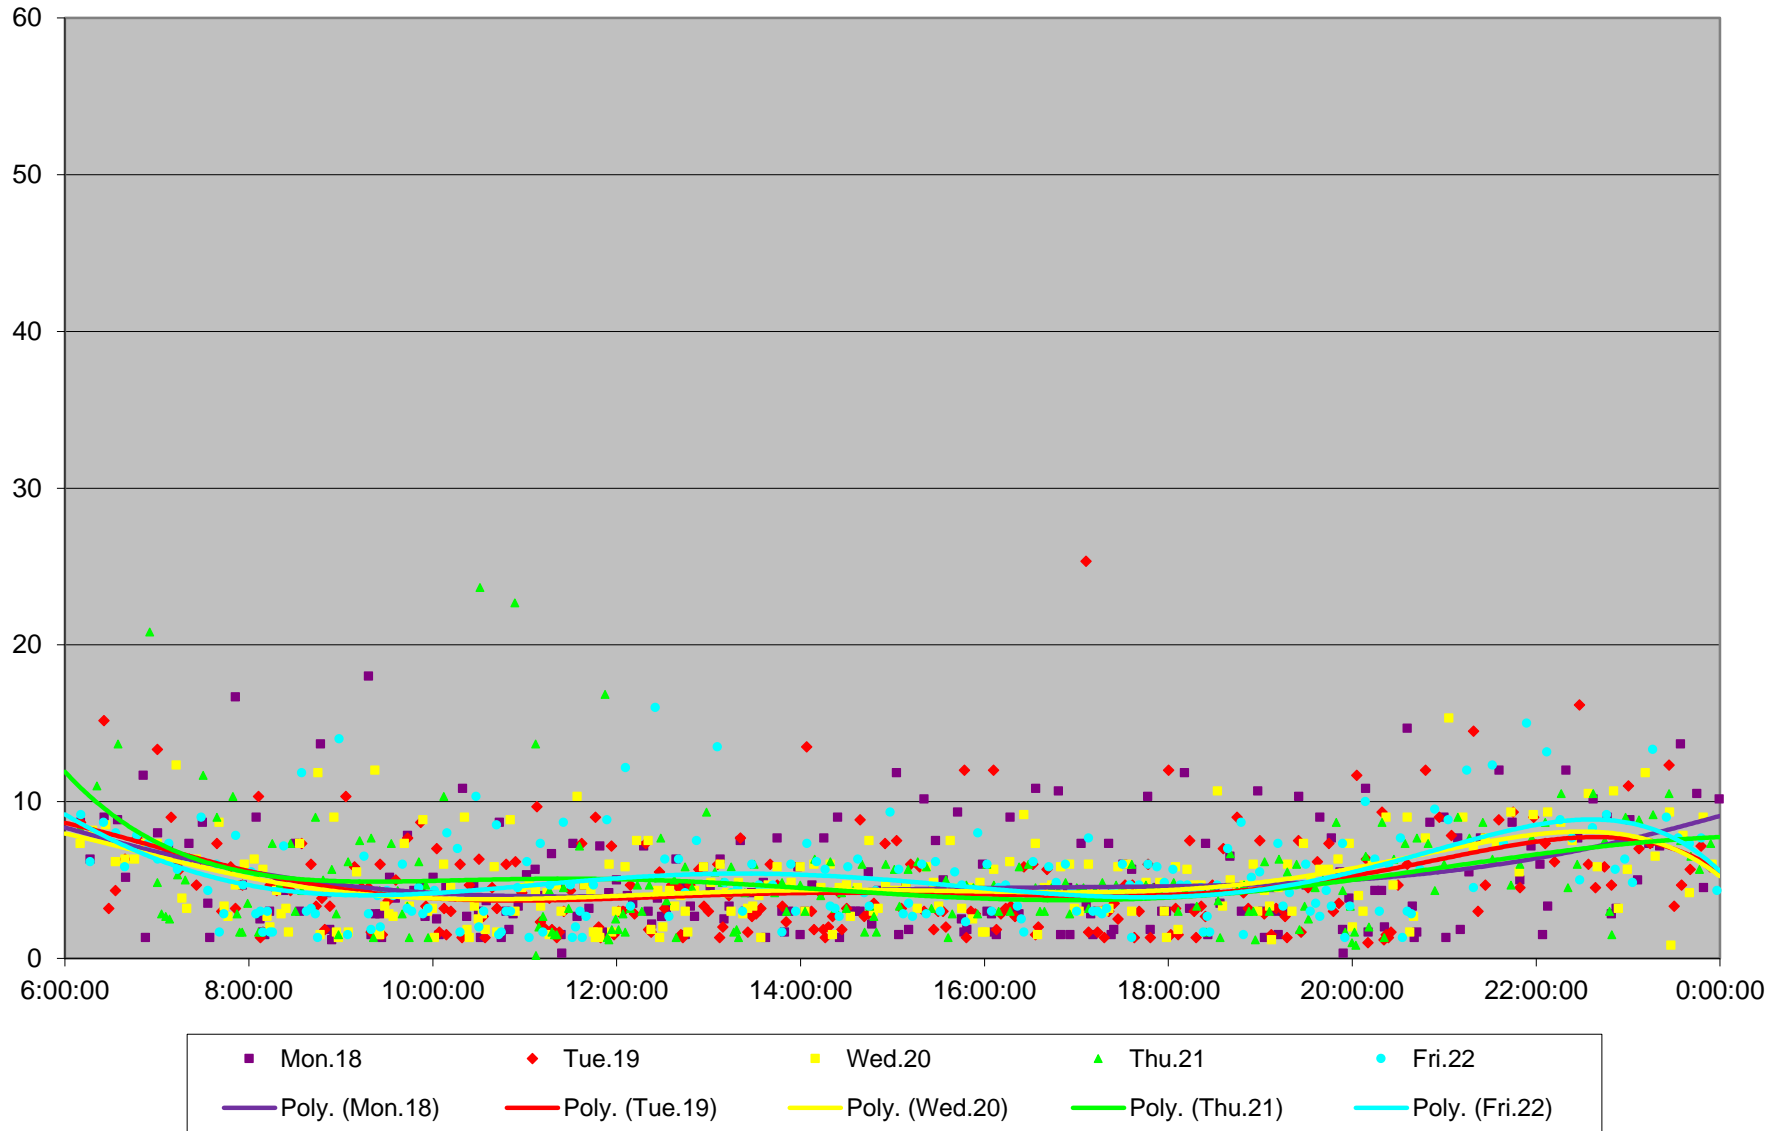

510 Spadina Headways at Harbord Southbound January 2016

510 Spadina Headways at Harbord Southbound January 2016

510 Spadina Headways at Harbord Southbound January 2016

510 Spadina Headways at Harbord Southbound January 2016

510 Spadina Headways at Harbord Southbound January 2016

510 Spadina Headways at Harbord Southbound January 2016

510 Spadina Headways at Harbord Southbound January 2016

510 Spadina Headways at Harbord Southbound January 2016 Weekday Statistics

510 Spadina Headways at Harbord Southbound January 2016 Saturday Statistics

510 Spadina Headways at Harbord Southbound January 2016 Sunday Statistics