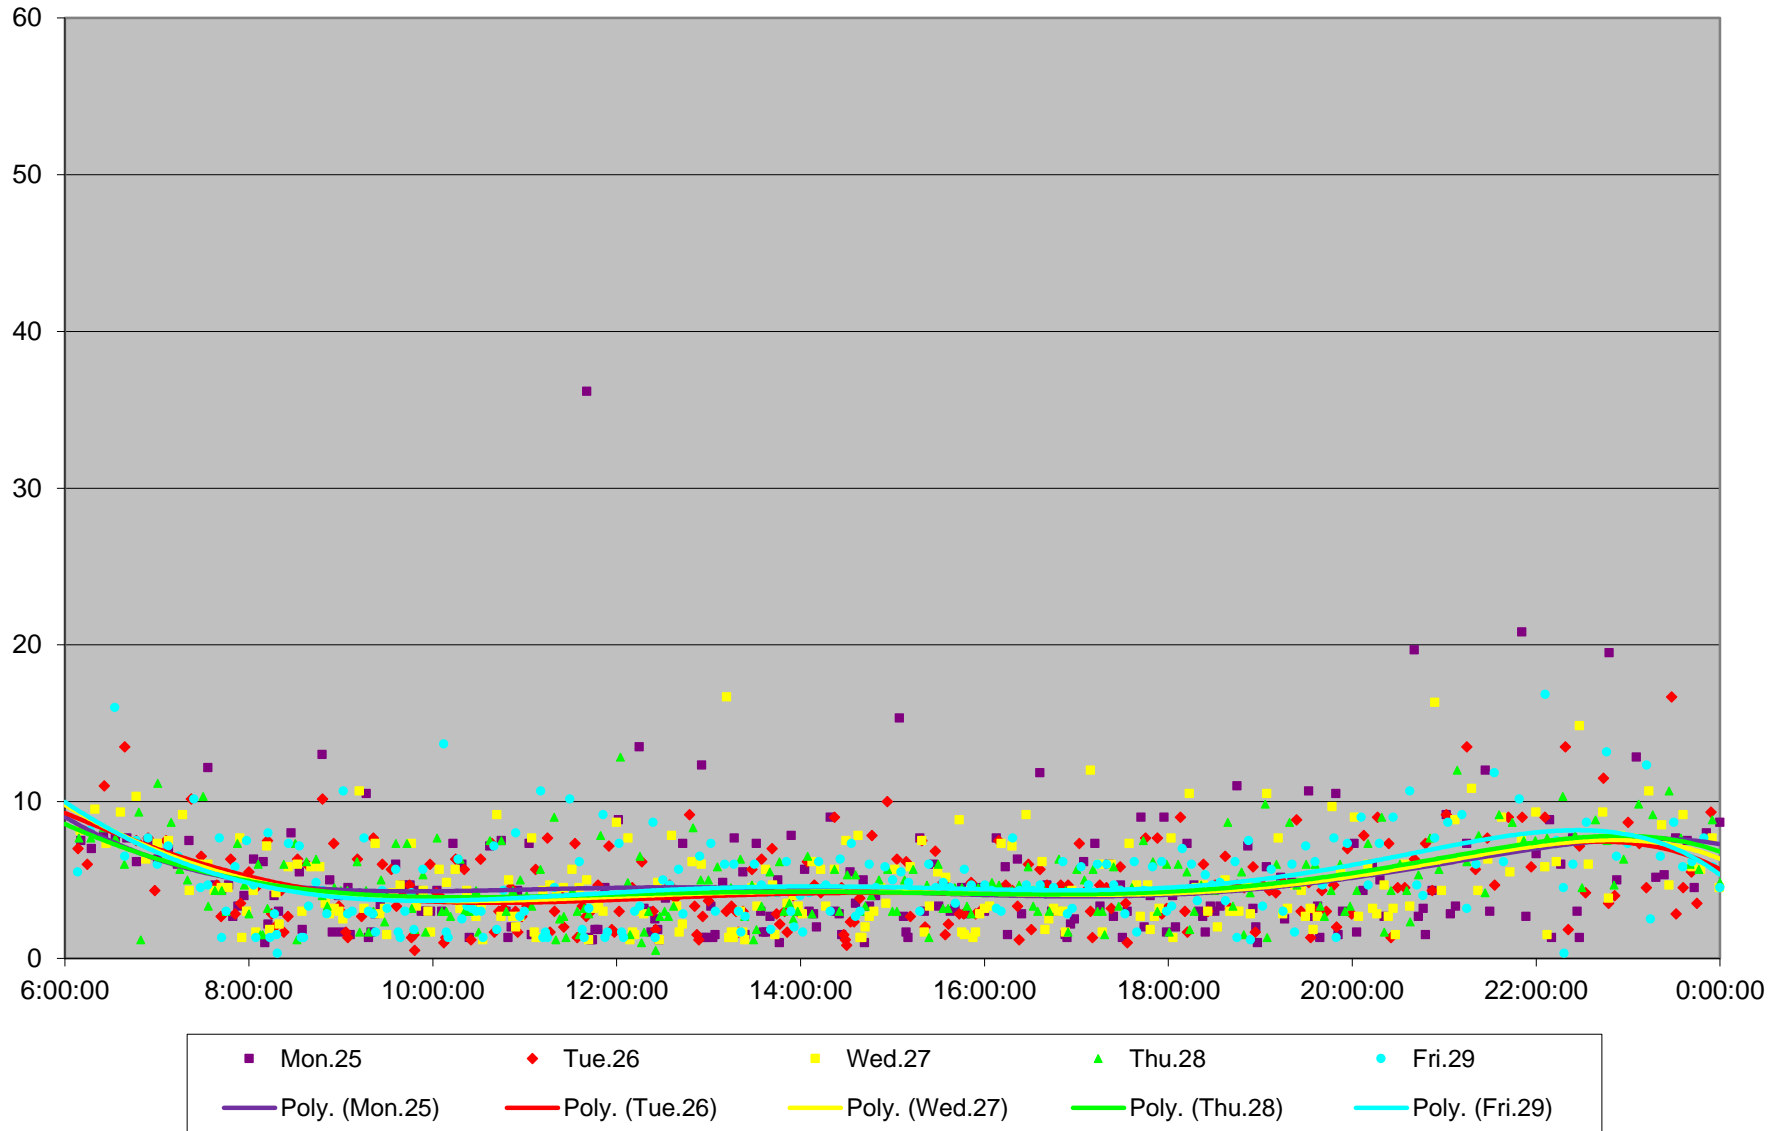

510 Spadina Headways at Harbord Southbound January 2016

510 Spadina Headways at Harbord Southbound January 2016

510 Spadina Headways at Harbord Southbound January 2016

510 Spadina Headways at Harbord Southbound January 2016

510 Spadina Headways at Harbord Southbound January 2016

510 Spadina Headways at Harbord Southbound January 2016

510 Spadina Headways at Harbord Southbound January 2016

510 Spadina Headways at Harbord Southbound January 2016 Weekday Statistics

510 Spadina Headways at Harbord Southbound January 2016 Saturday Statistics

510 Spadina Headways at Harbord Southbound January 2016 Sunday Statistics