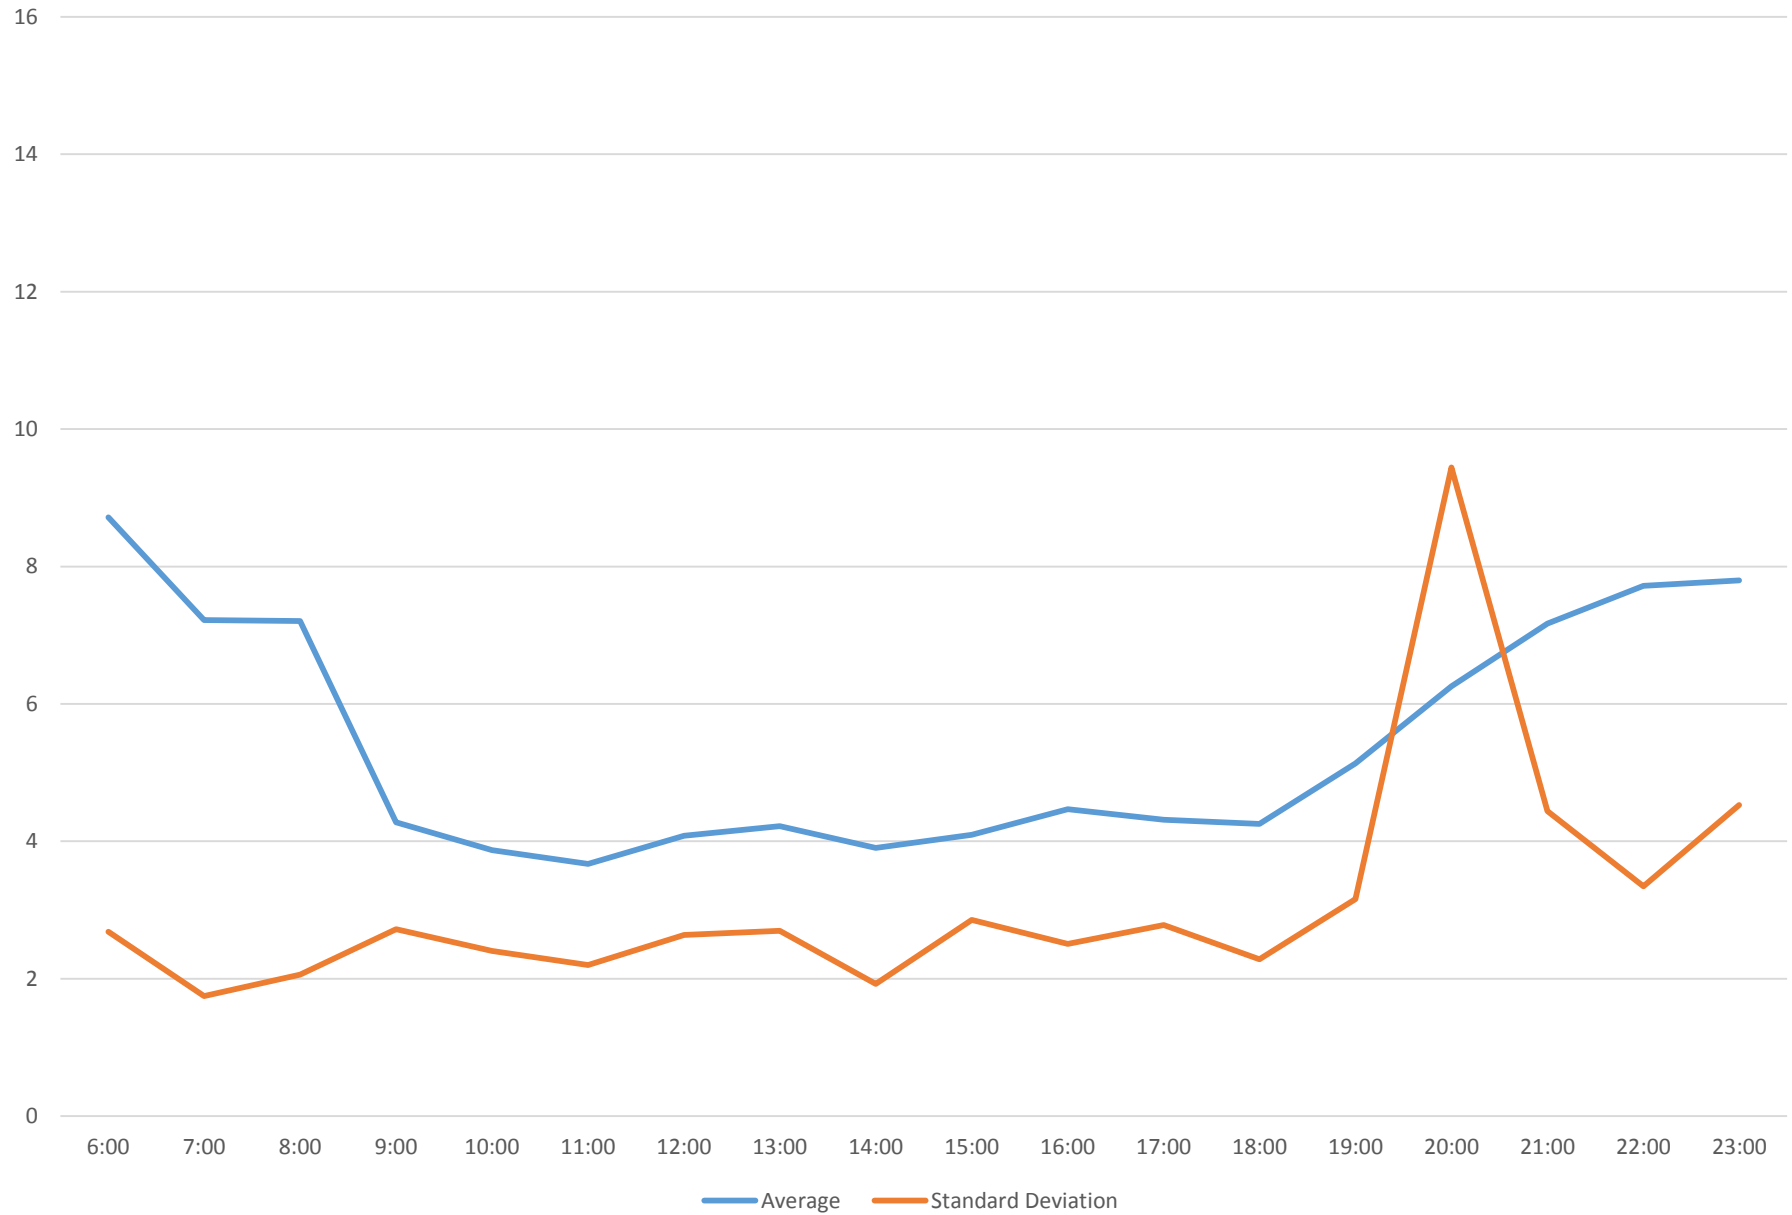

510 Spadina Headways at Harbord Southbound January 2016

510 Spadina Headways at Harbord Southbound January 2016

510 Spadina Headways at Harbord Southbound January 2016

510 Spadina Headways at Harbord Southbound January 2016 Weekday Statistics

510 Spadina Headways at Harbord Southbound January 2016 Saturday Statistics

510 Spadina Headways at Harbord Southbound January 2016 Sunday Statistics