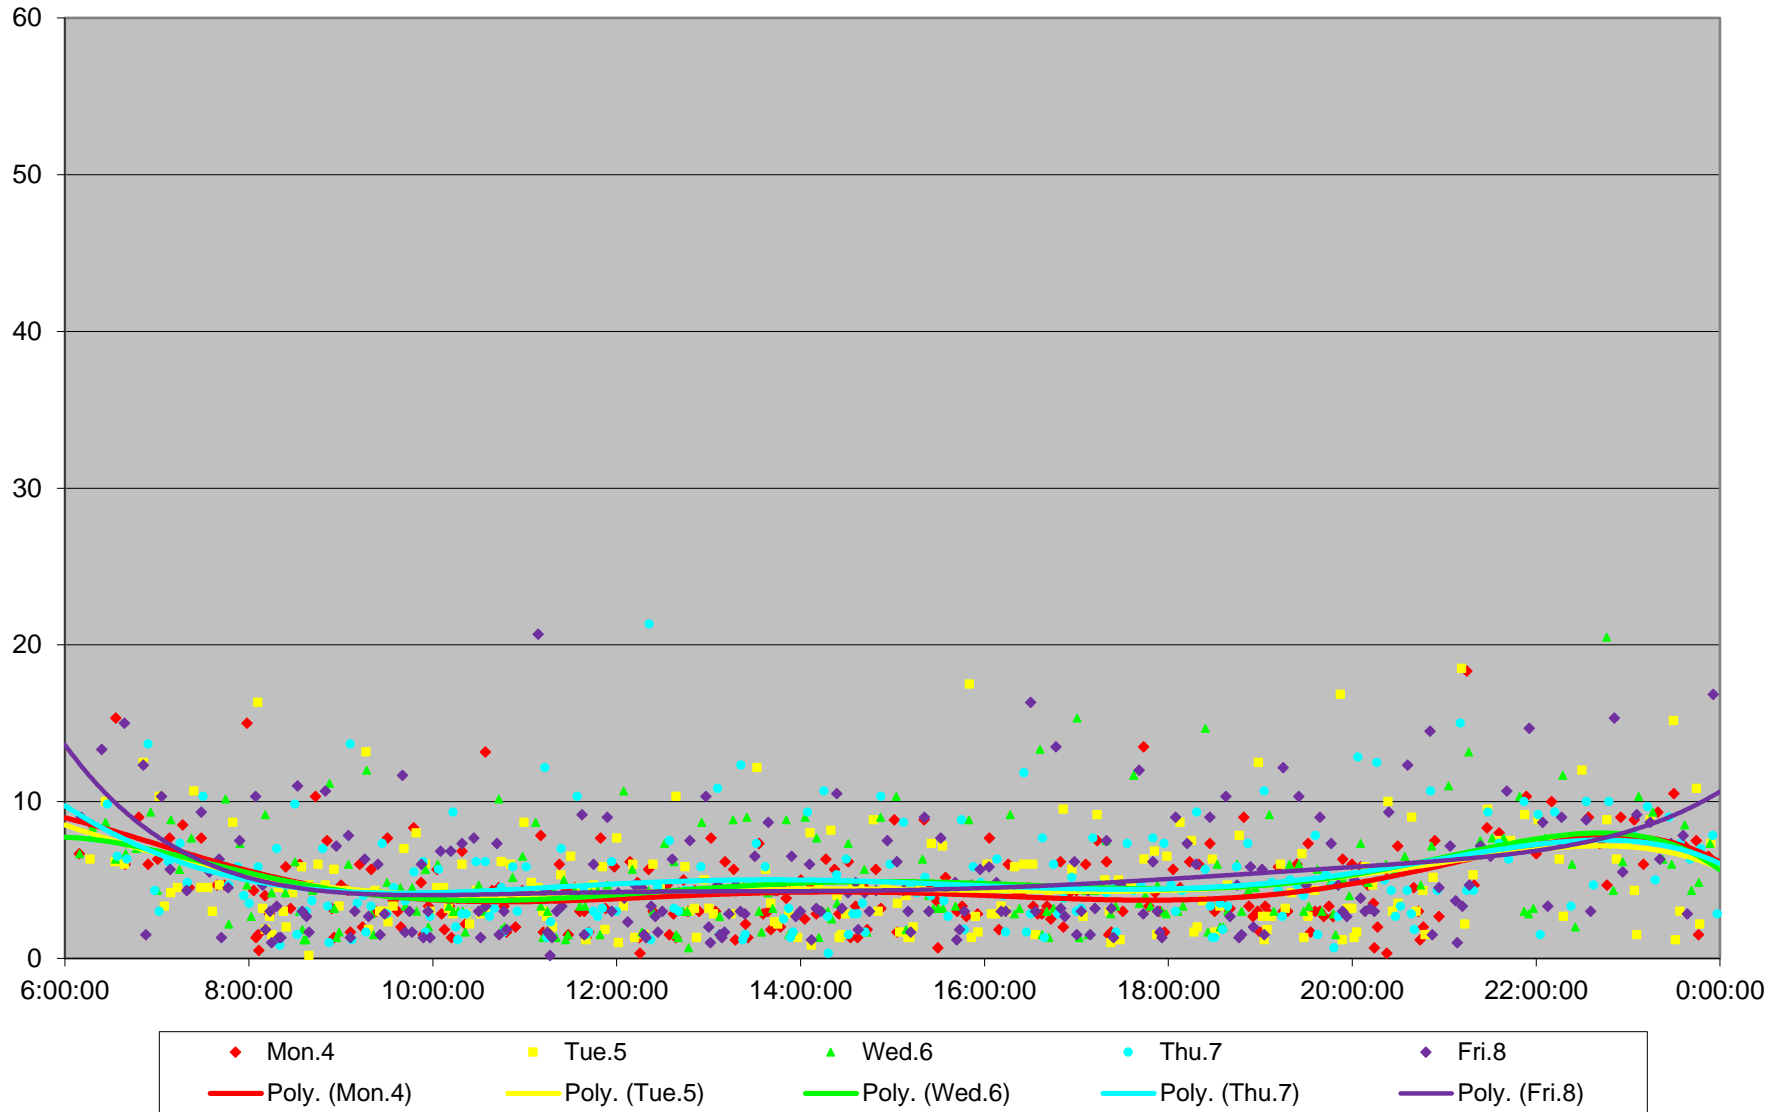

510 Spadina Headways at Harbord Southbound January 2016

510 Spadina Headways at Harbord Southbound January 2016

510 Spadina Headways at Harbord Southbound January 2016

510 Spadina Headways at Harbord Southbound January 2016

510 Spadina Headways at Harbord Southbound January 2016

510 Spadina Headways at Harbord Southbound January 2016

510 Spadina Headways at Harbord Southbound January 2016

510 Spadina Headways at Harbord Southbound January 2016 Weekday Statistics

510 Spadina Headways at Harbord Southbound January 2016 Saturday Statistics

510 Spadina Headways at Harbord Southbound January 2016 Sunday Statistics