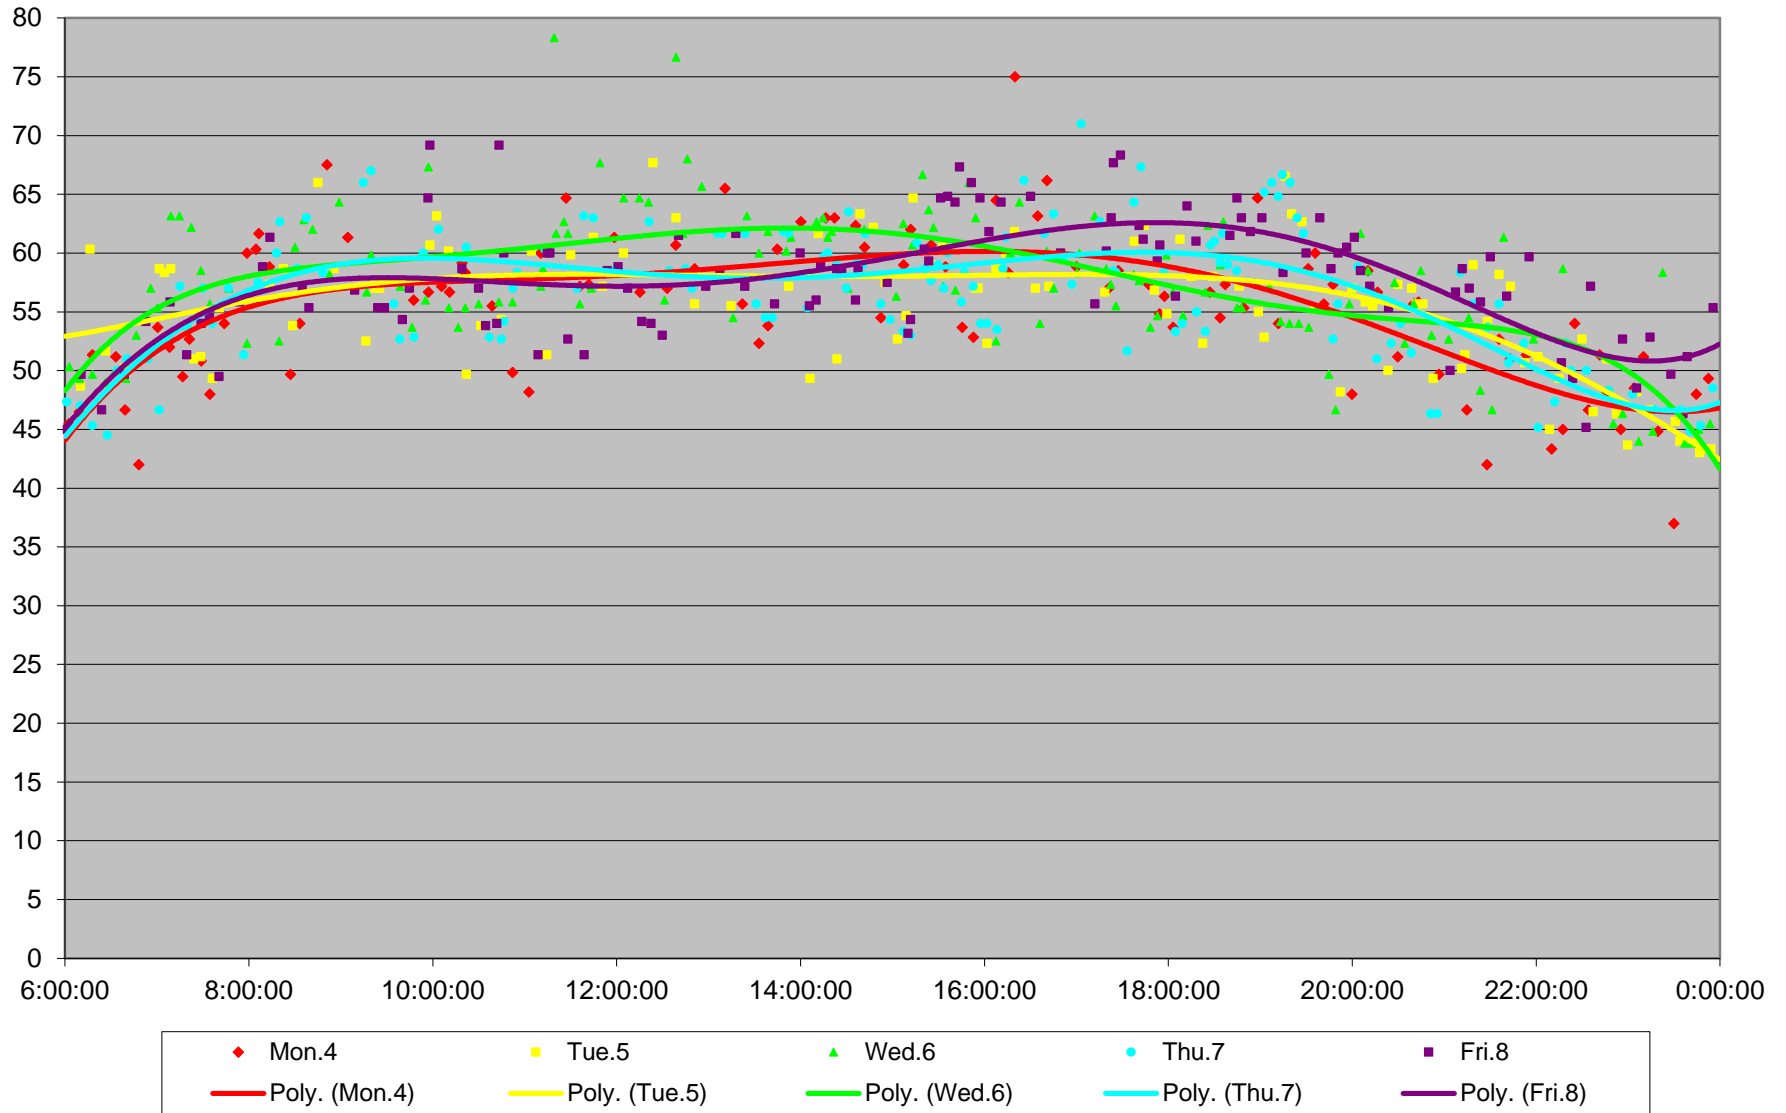

510 Spadina Round Trip From Harbord To Union Station January 2016

510 Spadina Round Trip From Harbord To Union Station January 2016

510 Spadina Round Trip From Harbord To Union Station January 2016

510 Spadina Round Trip From Harbord To Union Station January 2016

510 Spadina Round Trip From Harbord To Union Station January 2016

510 Spadina Round Trip From Harbord To Union Station January 2016

510 Spadina Round Trip From Harbord To Union Station January 2016

510 Spadina Round Trip From Harbord To Union Station January 2016 Weekday Statistics

510 Spadina Round Trip From Harbord To Union Station January 2016 Saturday Statistics

510 Spadina Round Trip From Harbord To Union Station January 2016 Sunday Statistics