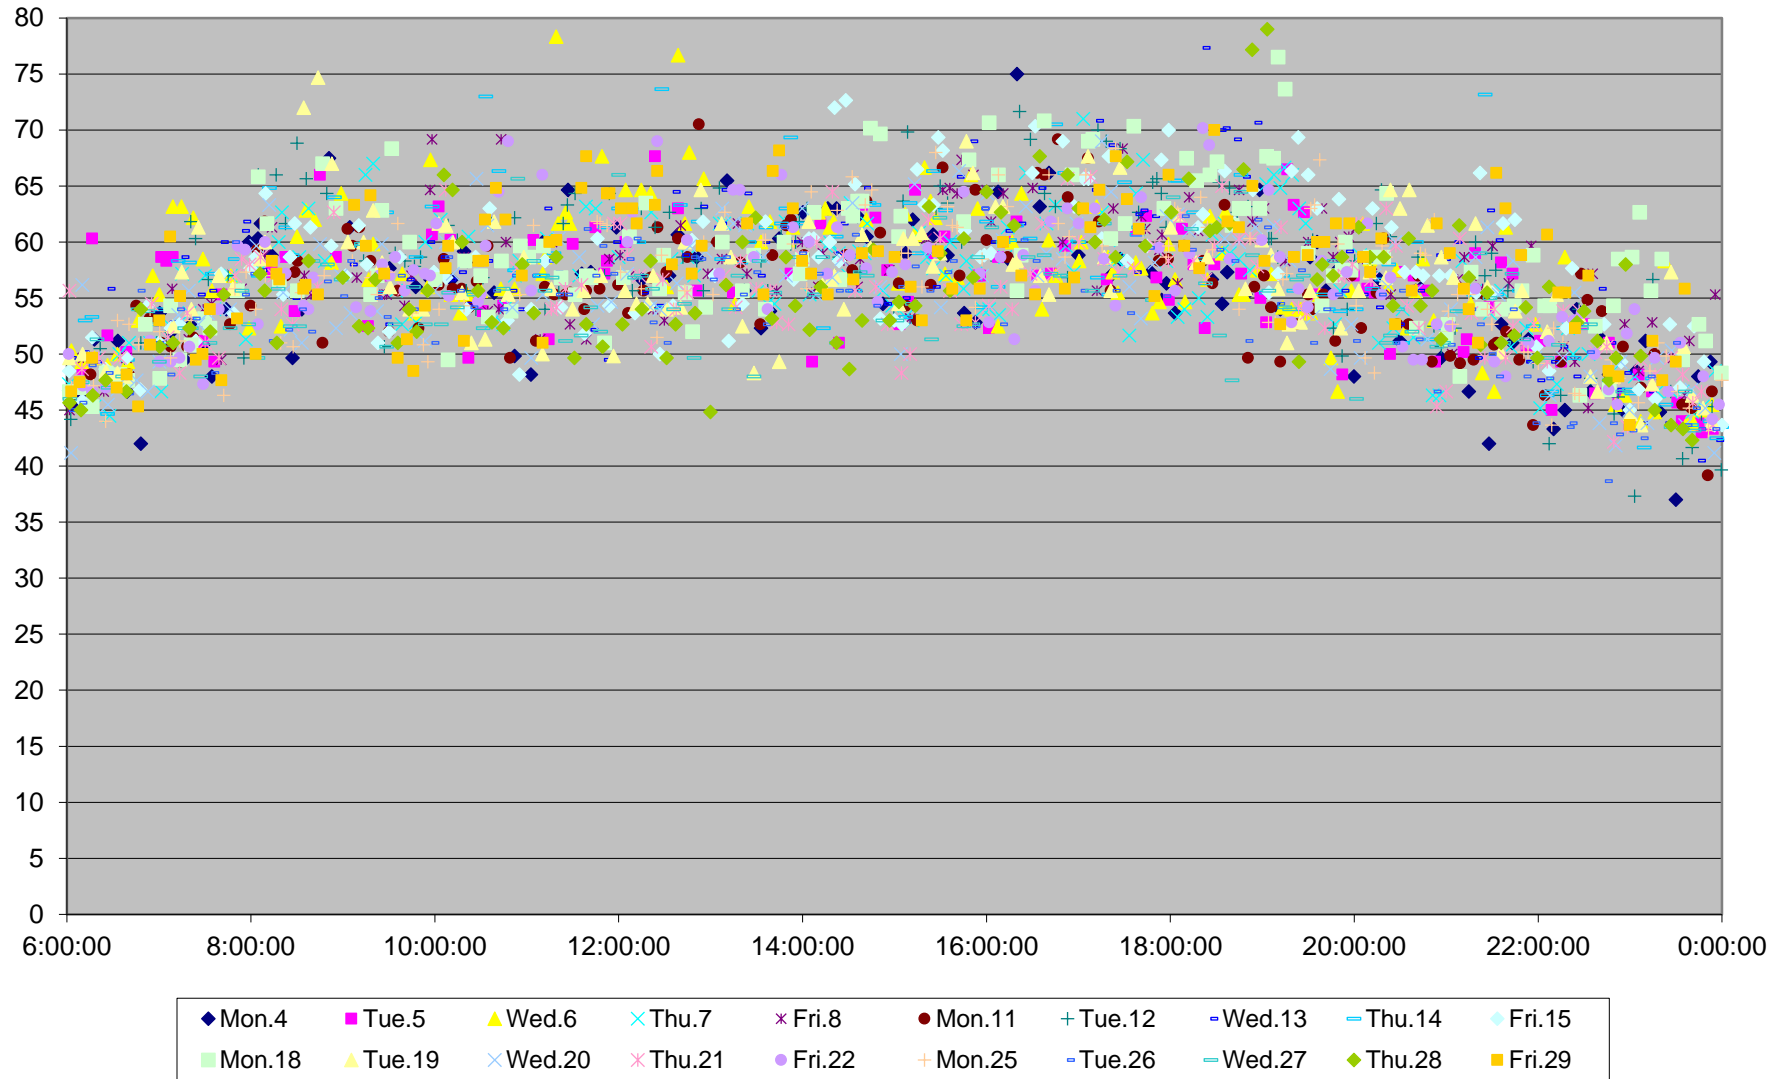

510 Spadina Round Trip From Harbord To Union Station January 2016

510 Spadina Round Trip From Harbord To Union Station January 2016

510 Spadina Round Trip From Harbord To Union Station January 2016

510 Spadina Round Trip From Harbord To Union Station January 2016

510 Spadina Round Trip From Harbord To Union Station January 2016

510 Spadina Round Trip From Harbord To Union Station January 2016

510 Spadina Round Trip From Harbord To Union Station January 2016

510 Spadina Round Trip From Harbord To Union Station January 2016 Weekday Statistics

510 Spadina Round Trip From Harbord To Union Station January 2016 Saturday Statistics

510 Spadina Round Trip From Harbord To Union Station January 2016 Sunday Statistics