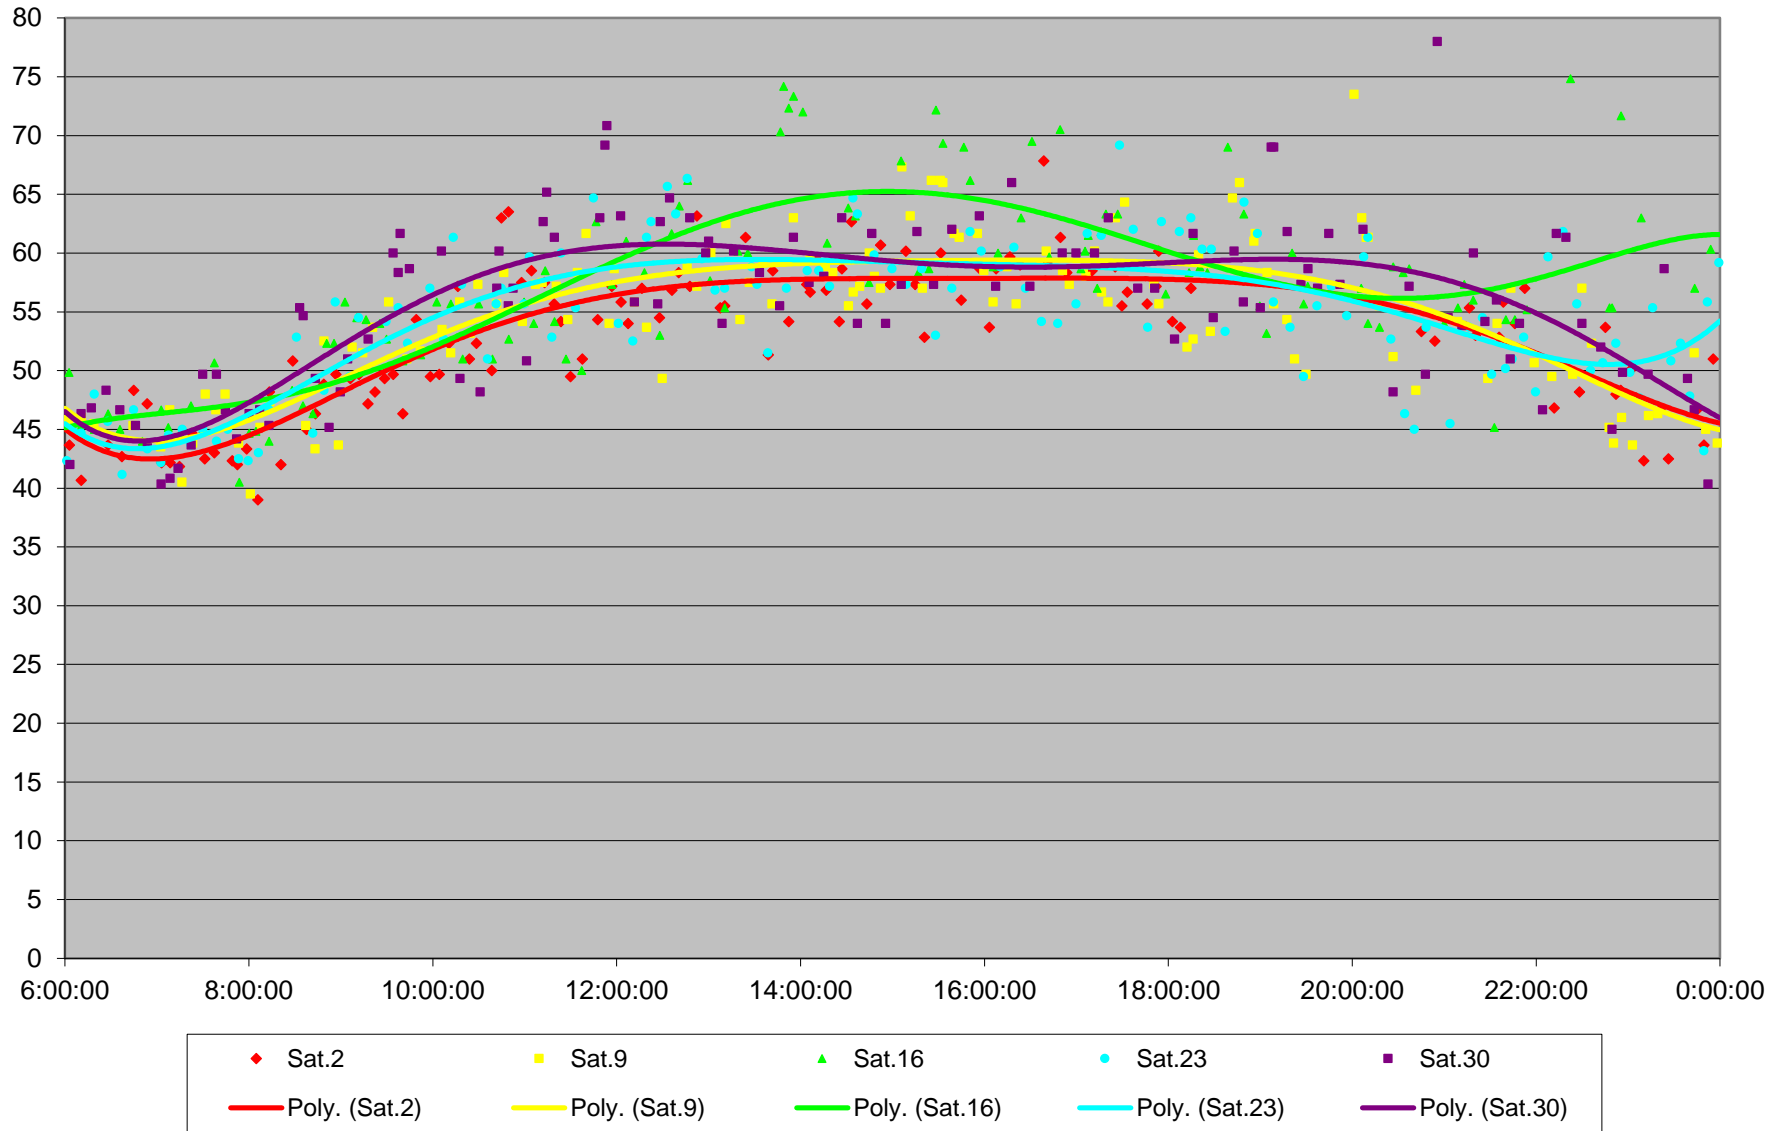

510 Spadina Round Trip From Harbord To Union Station January 2016

510 Spadina Round Trip From Harbord To Union Station January 2016

510 Spadina Round Trip From Harbord To Union Station January 2016

510 Spadina Round Trip From Harbord To Union Station January 2016

510 Spadina Round Trip From Harbord To Union Station January 2016

510 Spadina Round Trip From Harbord To Union Station January 2016

510 Spadina Round Trip From Harbord To Union Station January 2016

510 Spadina Round Trip From Harbord To Union Station January 2016 Weekday Statistics

510 Spadina Round Trip From Harbord To Union Station January 2016 Saturday Statistics

510 Spadina Round Trip From Harbord To Union Station January 2016 Sunday Statistics