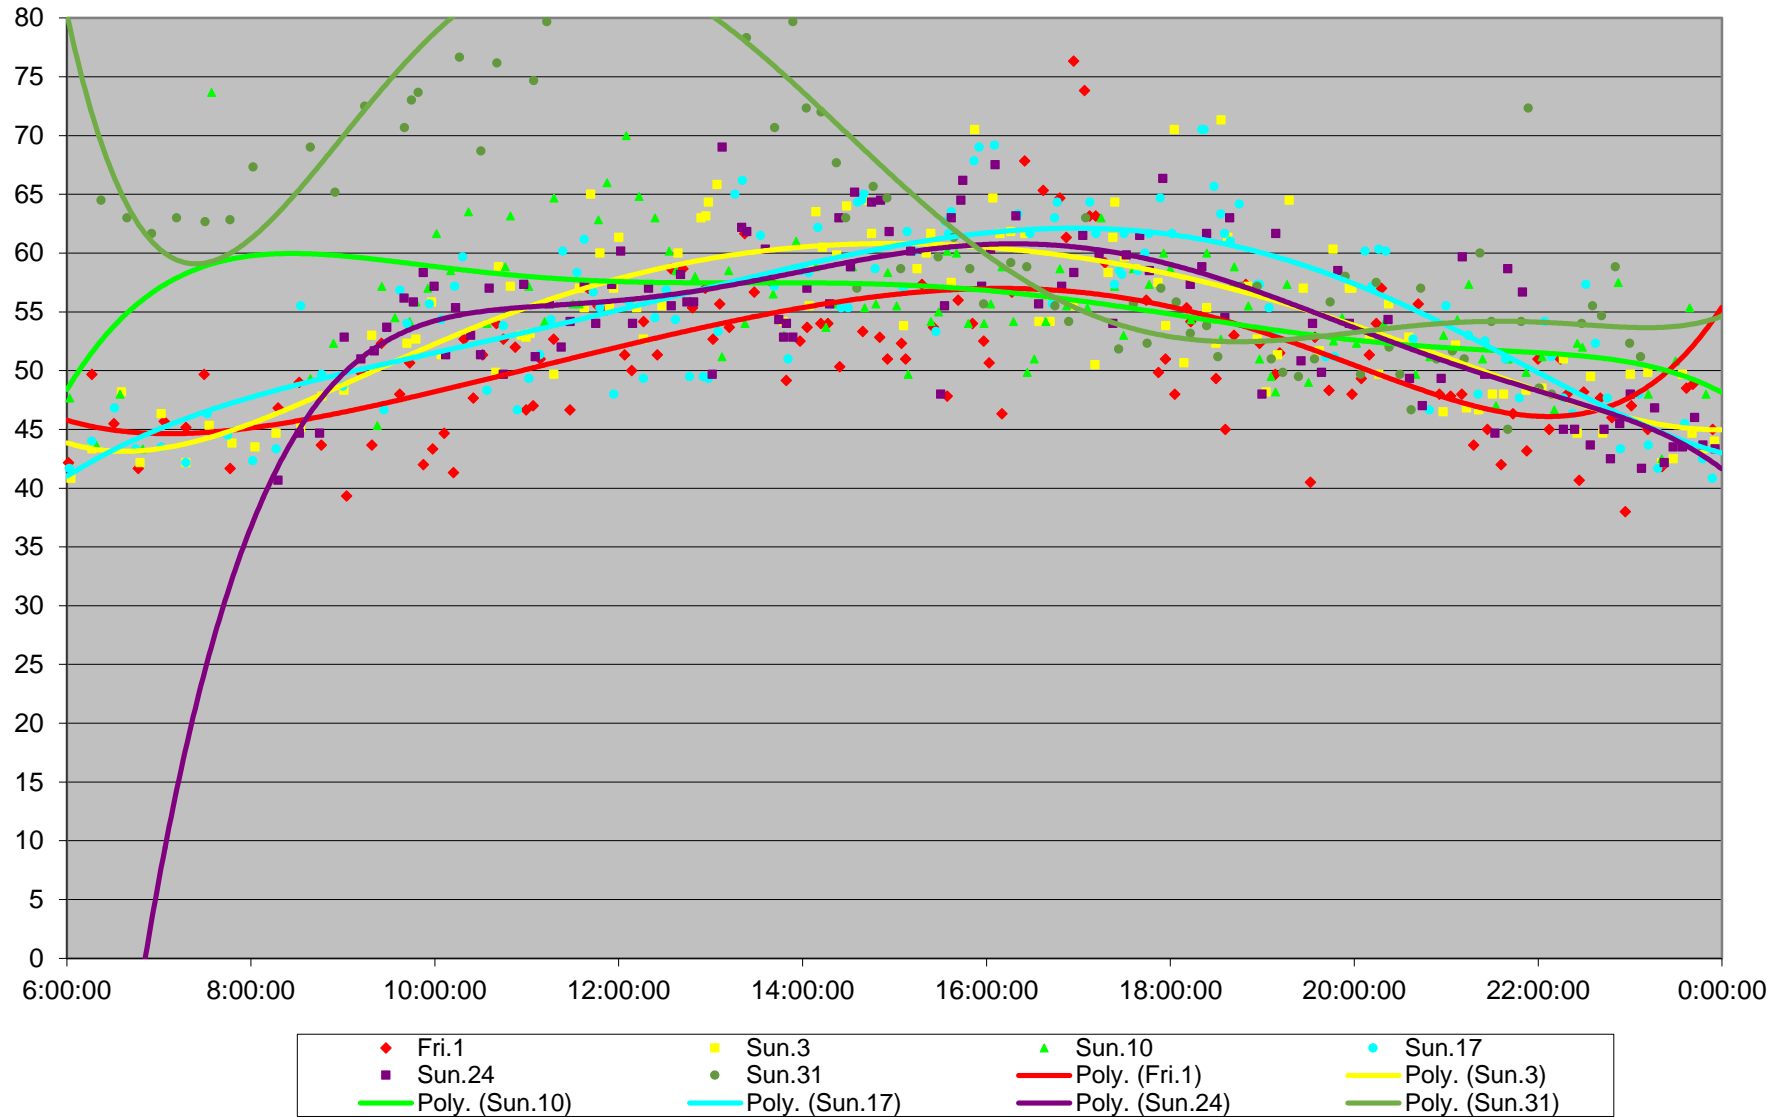

510 Spadina Round Trip From Harbord To Union Station January 2016

510 Spadina Round Trip From Harbord To Union Station January 2016

510 Spadina Round Trip From Harbord To Union Station January 2016

510 Spadina Round Trip From Harbord To Union Station January 2016

510 Spadina Round Trip From Harbord To Union Station January 2016

510 Spadina Round Trip From Harbord To Union Station January 2016

510 Spadina Round Trip From Harbord To Union Station January 2016

510 Spadina Round Trip From Harbord To Union Station January 2016 Weekday Statistics

510 Spadina Round Trip From Harbord To Union Station January 2016 Saturday Statistics

510 Spadina Round Trip From Harbord To Union Station January 2016 Sunday Statistics