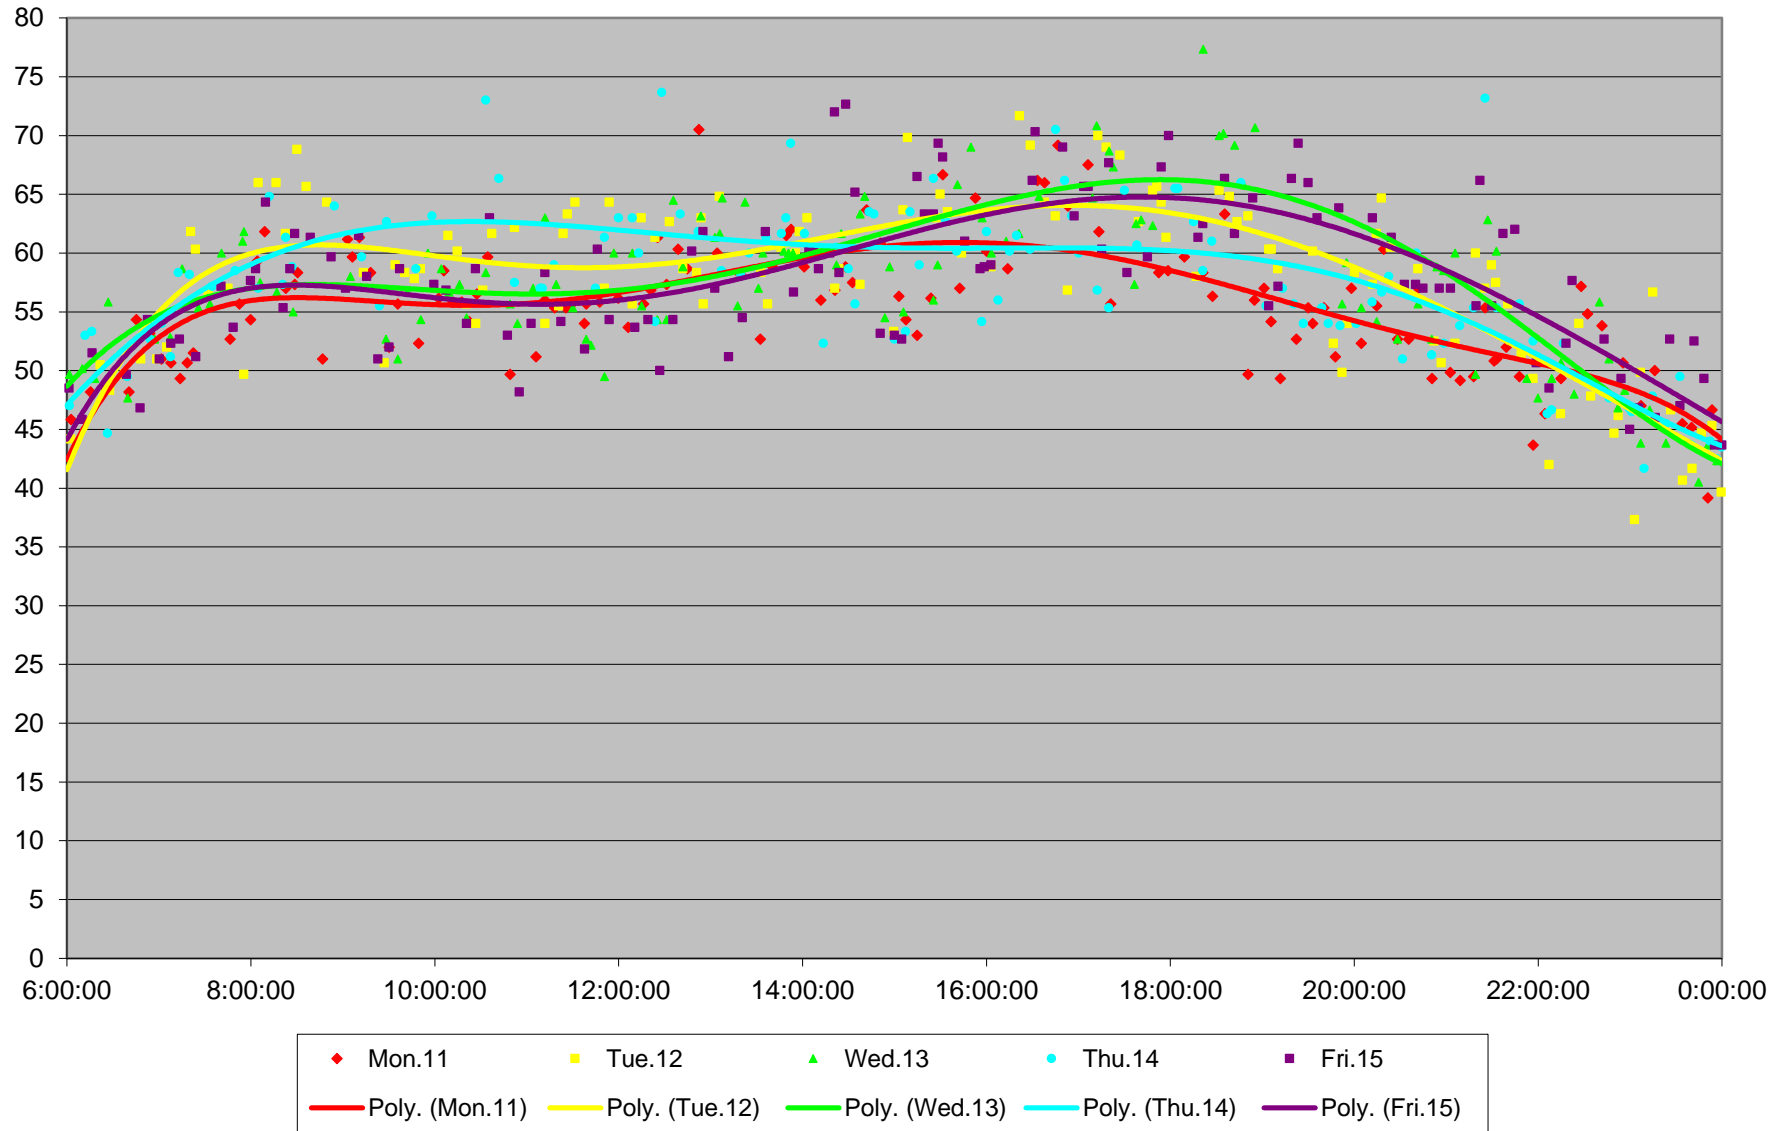

510 Spadina Round Trip From Harbord To Union Station January 2016

510 Spadina Round Trip From Harbord To Union Station January 2016

510 Spadina Round Trip From Harbord To Union Station January 2016

510 Spadina Round Trip From Harbord To Union Station January 2016

510 Spadina Round Trip From Harbord To Union Station January 2016

510 Spadina Round Trip From Harbord To Union Station January 2016

510 Spadina Round Trip From Harbord To Union Station January 2016

510 Spadina Round Trip From Harbord To Union Station January 2016 Weekday Statistics

510 Spadina Round Trip From Harbord To Union Station January 2016 Saturday Statistics

510 Spadina Round Trip From Harbord To Union Station January 2016 Sunday Statistics