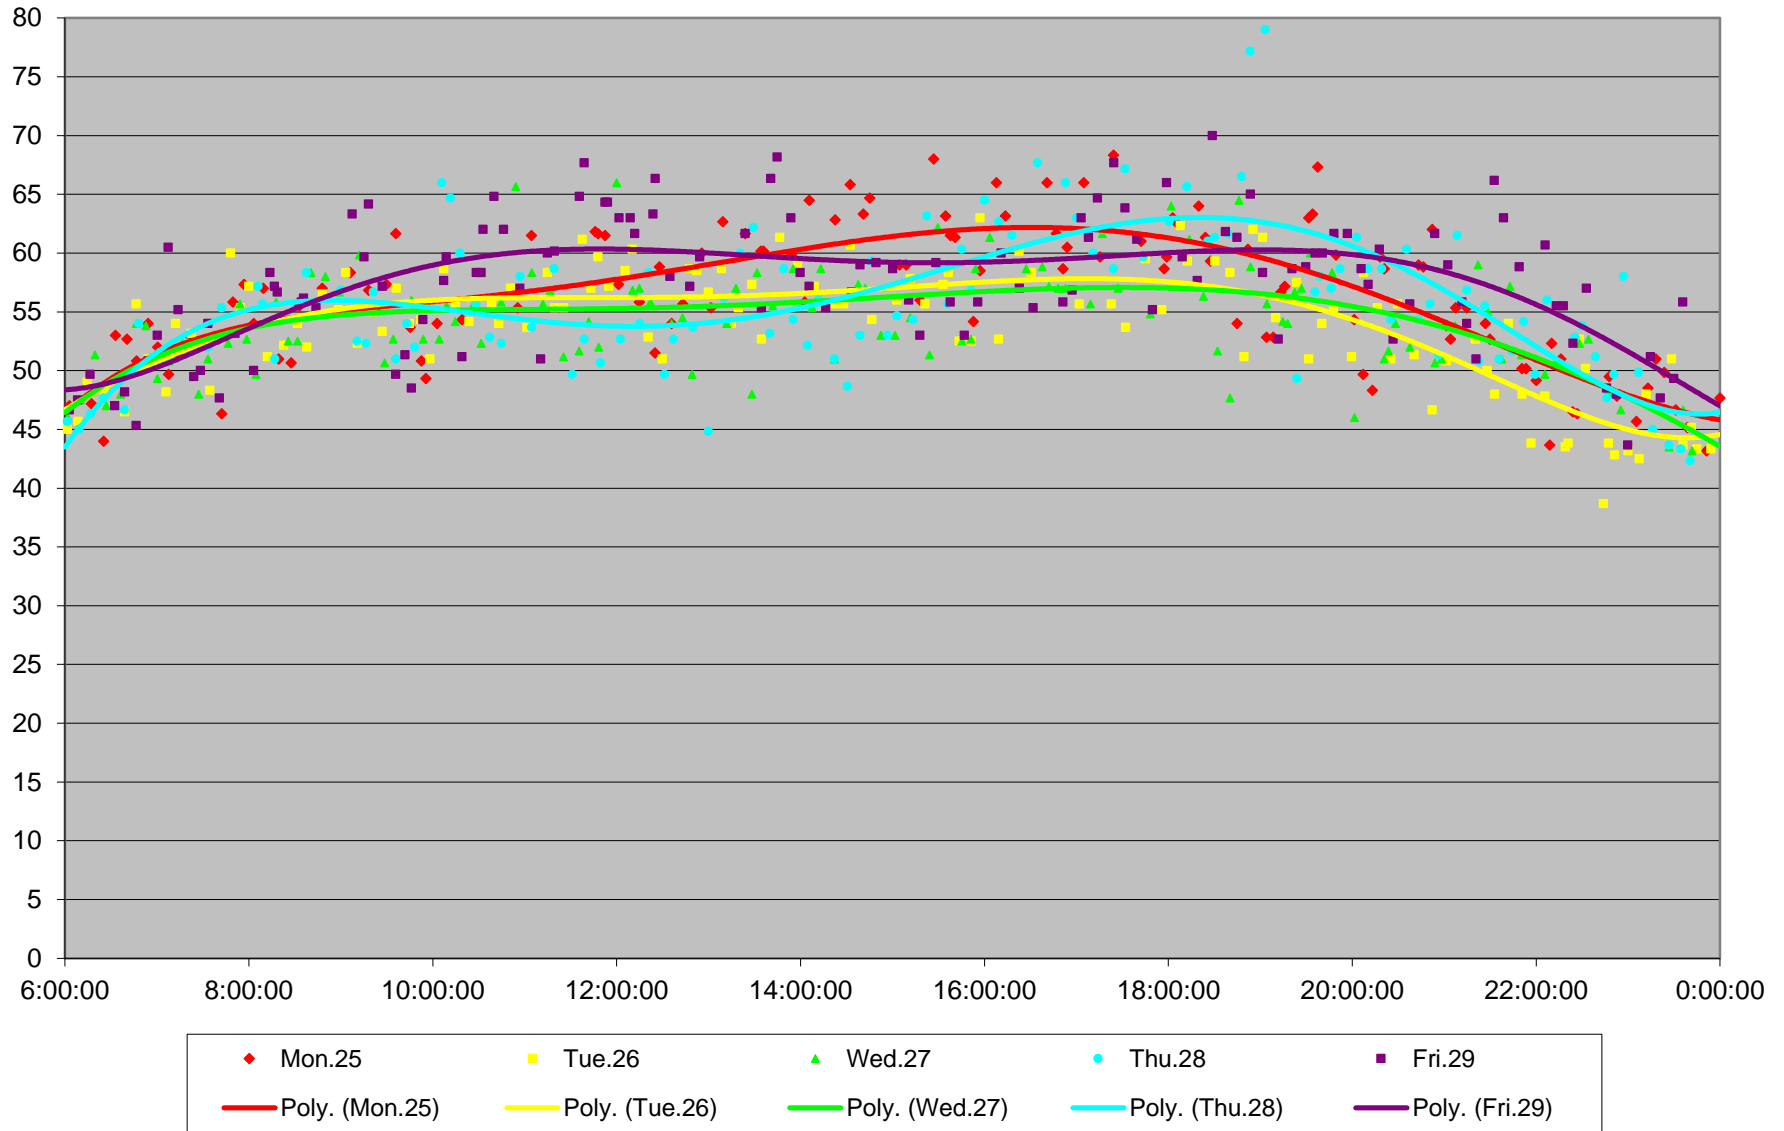

510 Spadina Round Trip From Harbord To Union Station January 2016

510 Spadina Round Trip From Harbord To Union Station January 2016

510 Spadina Round Trip From Harbord To Union Station January 2016

510 Spadina Round Trip From Harbord To Union Station January 2016

510 Spadina Round Trip From Harbord To Union Station January 2016

510 Spadina Round Trip From Harbord To Union Station January 2016

510 Spadina Round Trip From Harbord To Union Station January 2016

510 Spadina Round Trip From Harbord To Union Station January 2016 Weekday Statistics

510 Spadina Round Trip From Harbord To Union Station January 2016 Saturday Statistics

510 Spadina Round Trip From Harbord To Union Station January 2016 Sunday Statistics