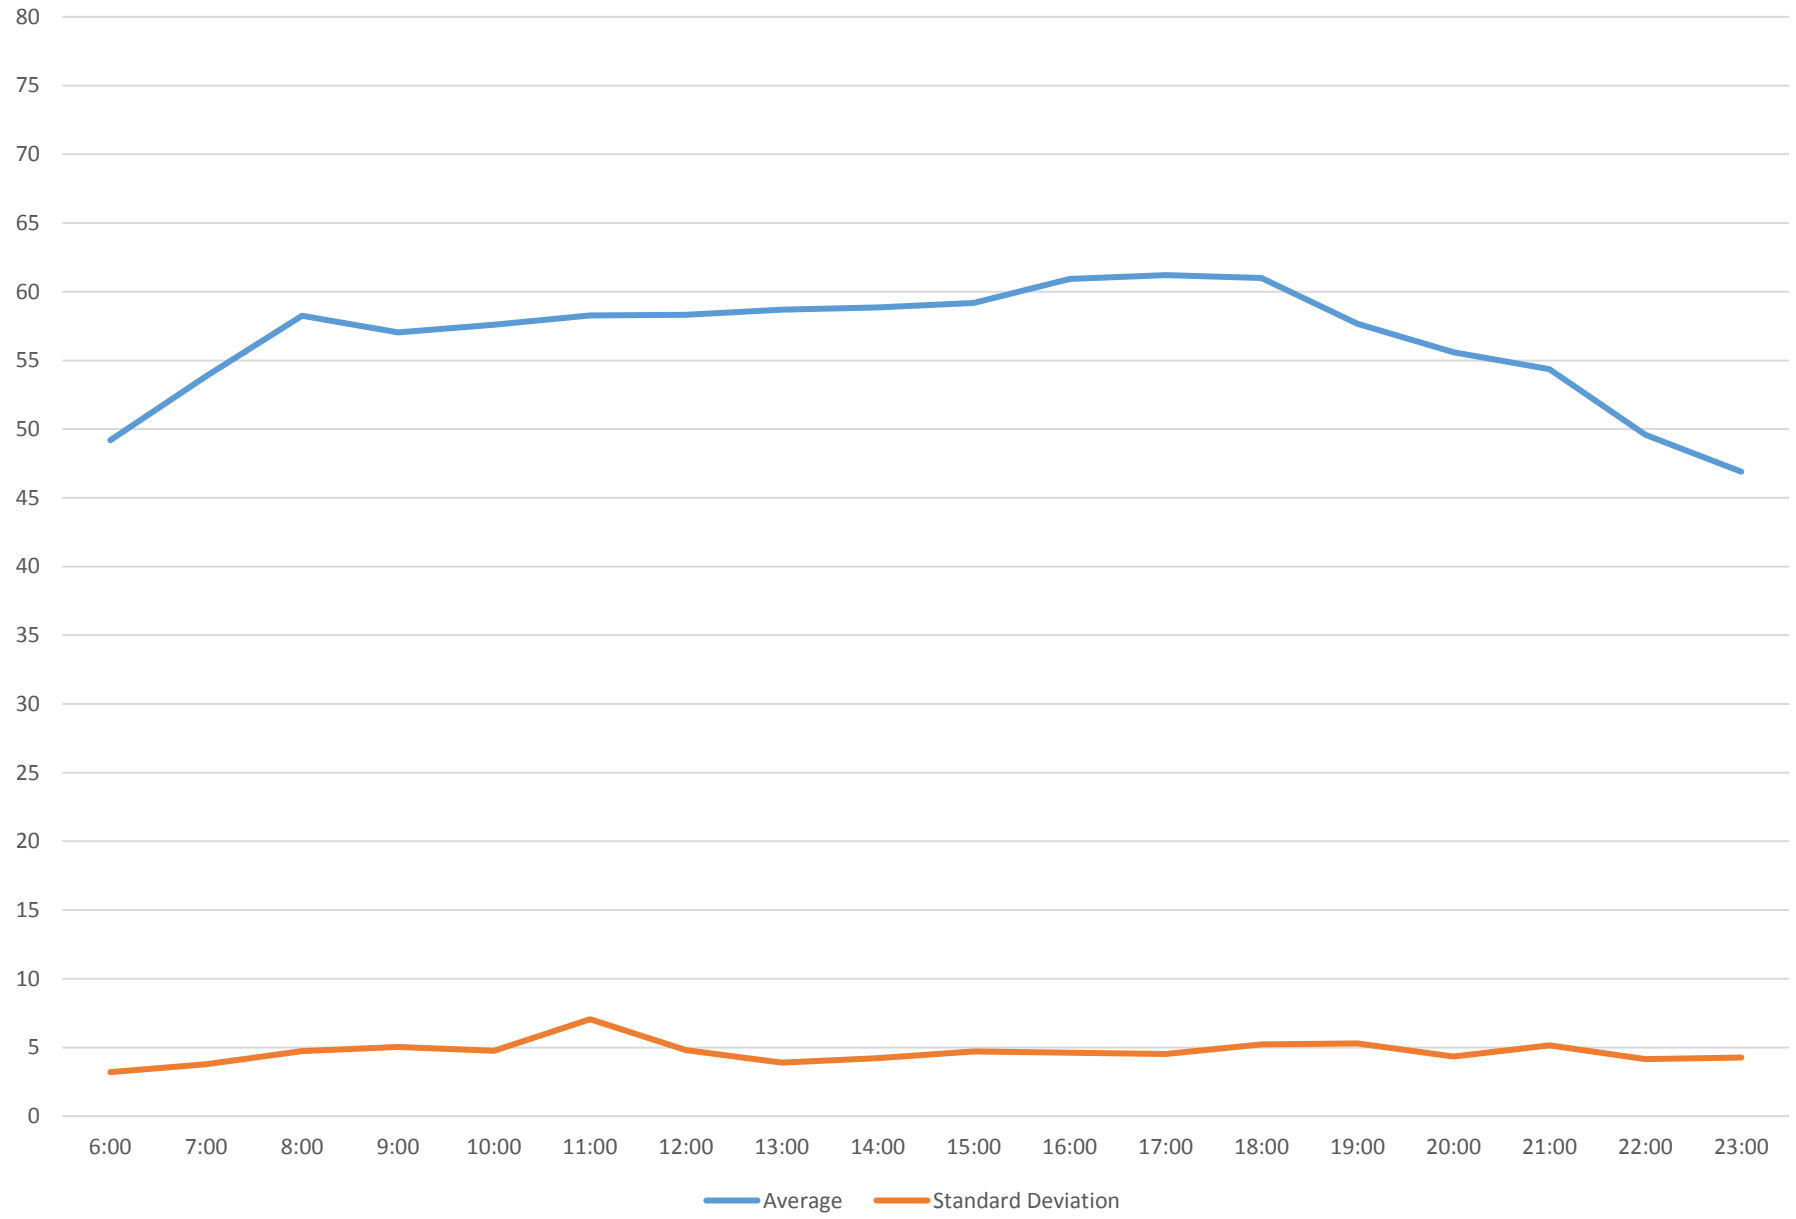

510 Spadina Round Trip From Harbord To Union Station January 2016

510 Spadina Round Trip From Harbord To Union Station January 2016

510 Spadina Round Trip From Harbord To Union Station January 2016

510 Spadina Round Trip From Harbord To Union Station January 2016 Weekday Statistics

510 Spadina Round Trip From Harbord To Union Station January 2016 Saturday Statistics

510 Spadina Round Trip From Harbord To Union Station January 2016 Sunday Statistics