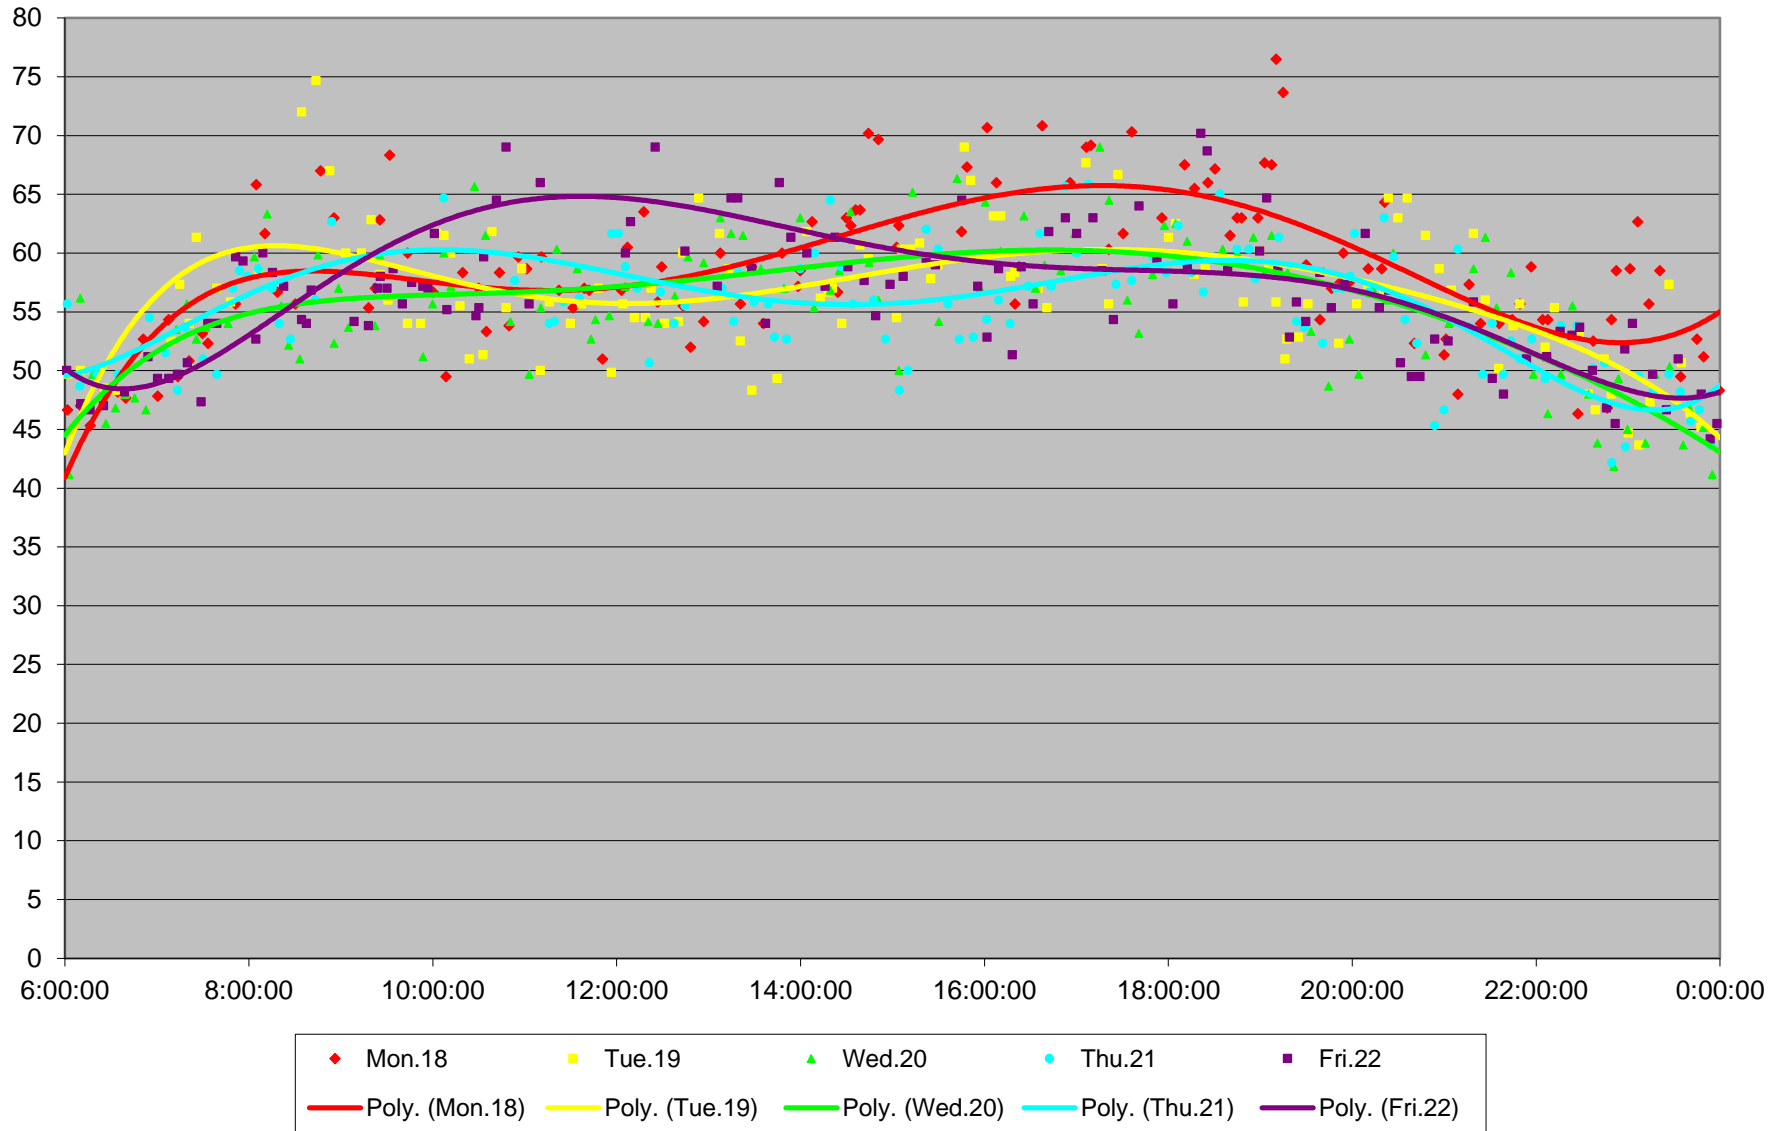

510 Spadina Round Trip From Harbord To Union Station January 2016

510 Spadina Round Trip From Harbord To Union Station January 2016

510 Spadina Round Trip From Harbord To Union Station January 2016

510 Spadina Round Trip From Harbord To Union Station January 2016

510 Spadina Round Trip From Harbord To Union Station January 2016

510 Spadina Round Trip From Harbord To Union Station January 2016

510 Spadina Round Trip From Harbord To Union Station January 2016

510 Spadina Round Trip From Harbord To Union Station January 2016 Weekday Statistics

510 Spadina Round Trip From Harbord To Union Station January 2016 Saturday Statistics

510 Spadina Round Trip From Harbord To Union Station January 2016 Sunday Statistics