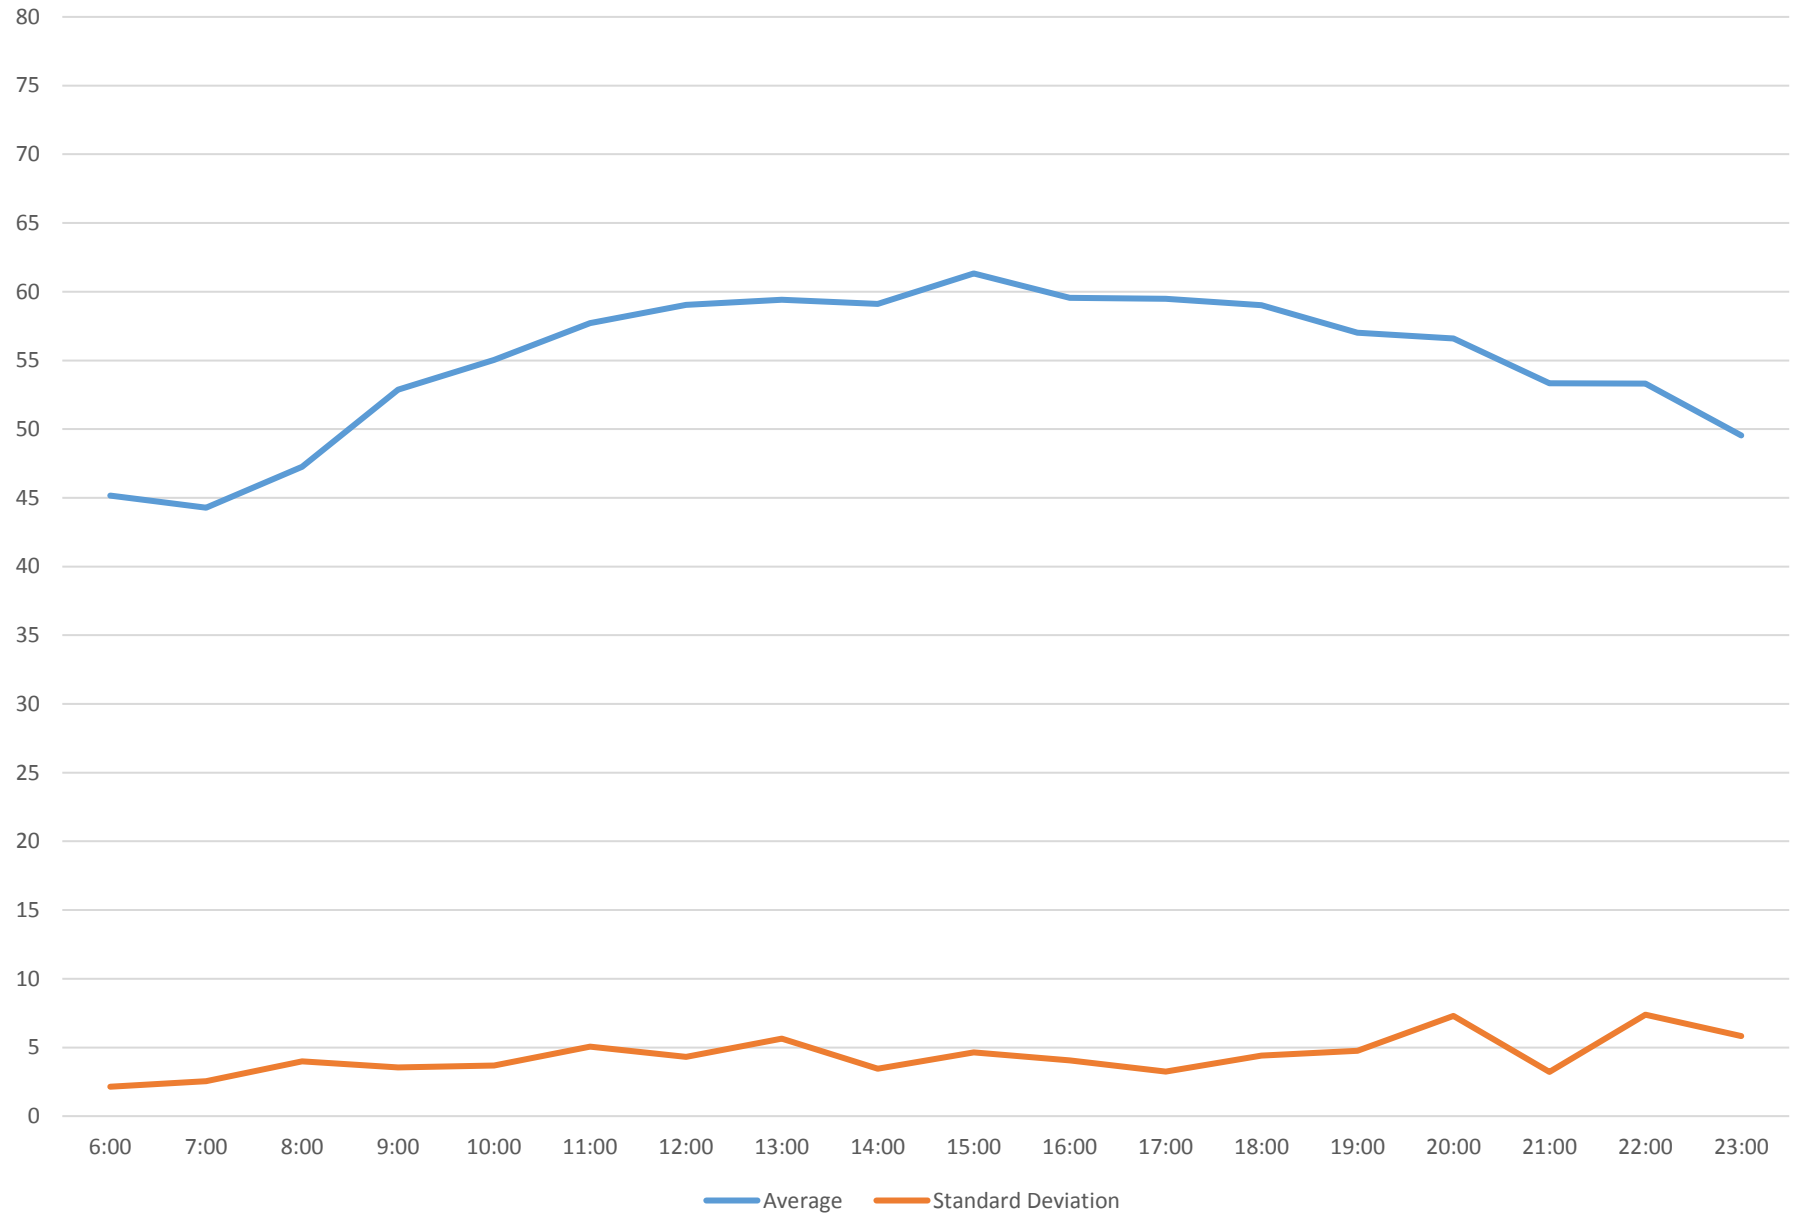

510 Spadina Round Trip From Harbord To Union Station January 2016

510 Spadina Round Trip From Harbord To Union Station January 2016

510 Spadina Round Trip From Harbord To Union Station January 2016

510 Spadina Round Trip From Harbord To Union Station January 2016 Weekday Statistics

510 Spadina Round Trip From Harbord To Union Station January 2016 Saturday Statistics

510 Spadina Round Trip From Harbord To Union Station January 2016 Sunday Statistics