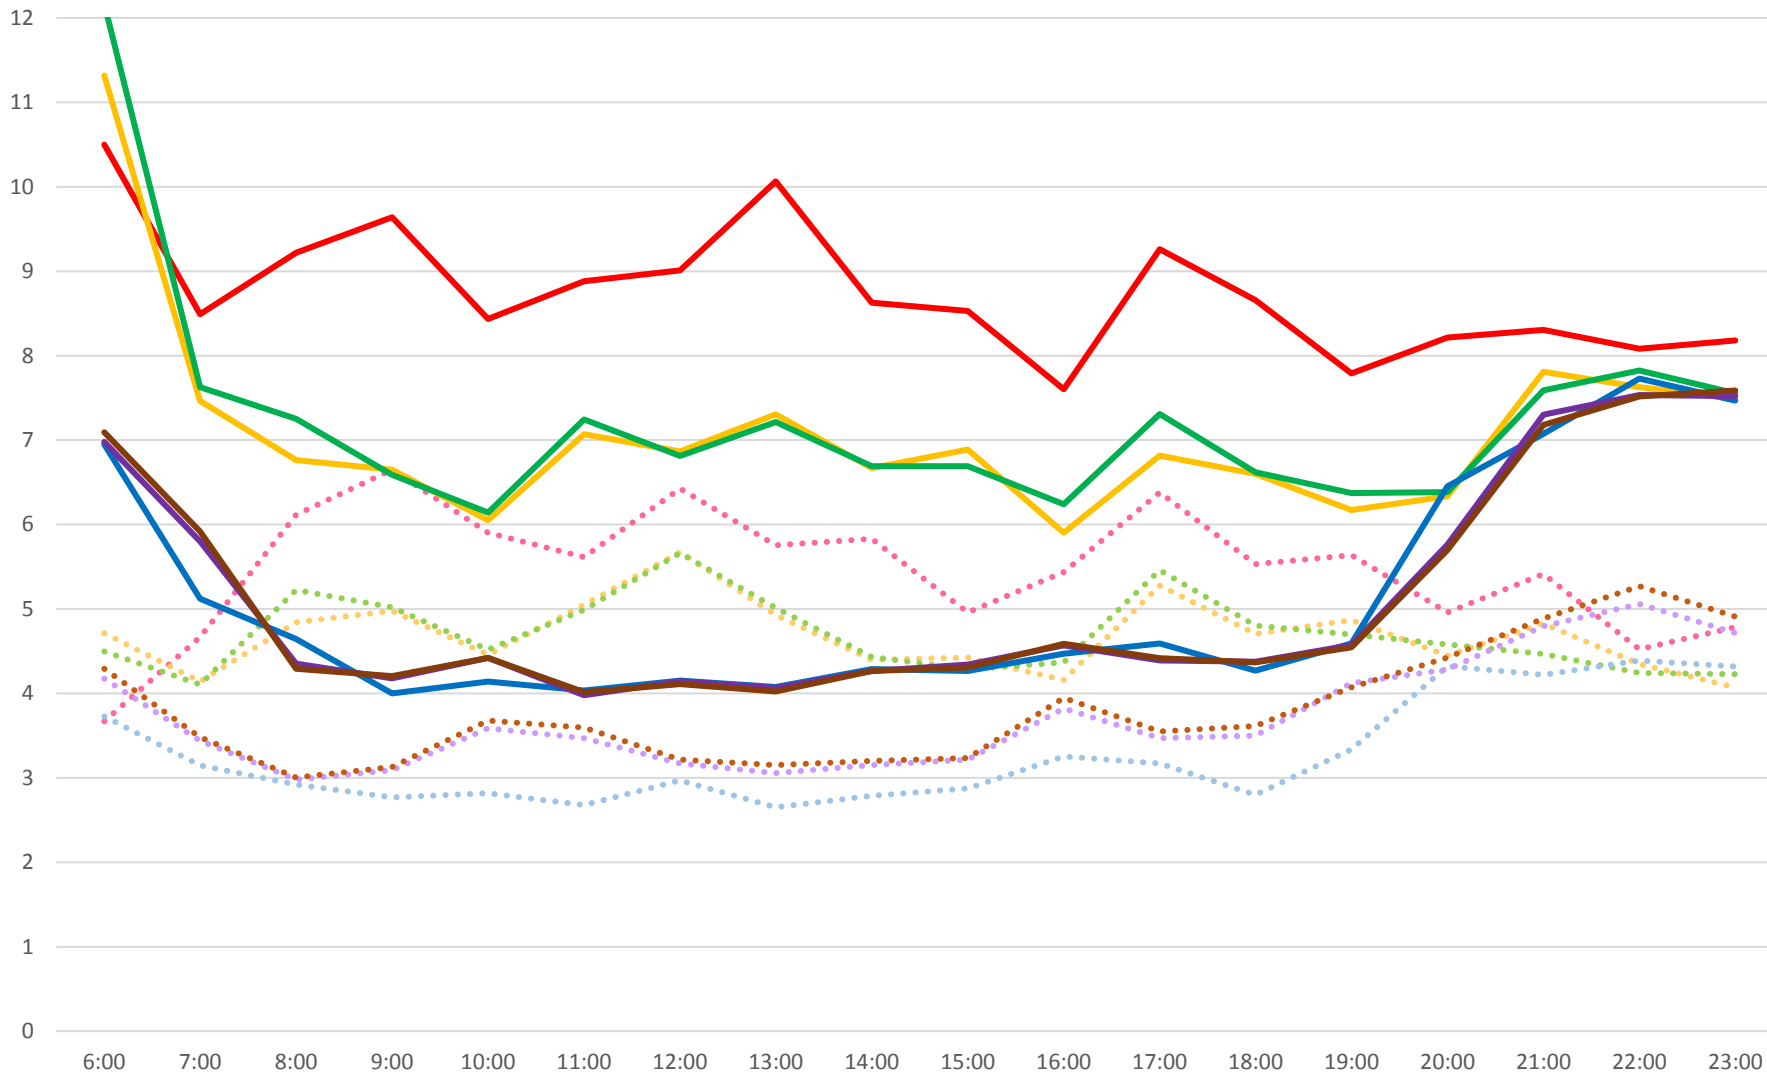

510 Spadina Weekday Average Headways Northbound January 2016

- York Avg     
 ····· York SD     
 — South of Lake Shore Avg     
 ····· South of Lake Shore SD
- South of King Avg     
 ····· South of King SD     
 — Richmond Avg     
 ····· Richmond SD
- North of College Avg     
 ····· North of College SD     
 — Harbord Avg     
 ····· Harbord SD

510 Spadina Weekday Average Headways Southbound January 2016

510 Spadina Saturday Average Headways Northbound January 2016

510 Spadina Saturday Average Headways Southbound January 2016

510 Spadina Sunday Average Headways Northbound January 2016

- York Avg
 ····· York SD
— South of Lake Shore Avg
····· South of Lake Shore SD
- South of King Avg
 ····· South of King SD
— Richmond Avg
····· Richmond SD
- North of College Avg
 ····· North of College SD
— Harbord Avg
····· Harbord SD

### 510 Spadina Sunday Average Headways Southbound January 2016