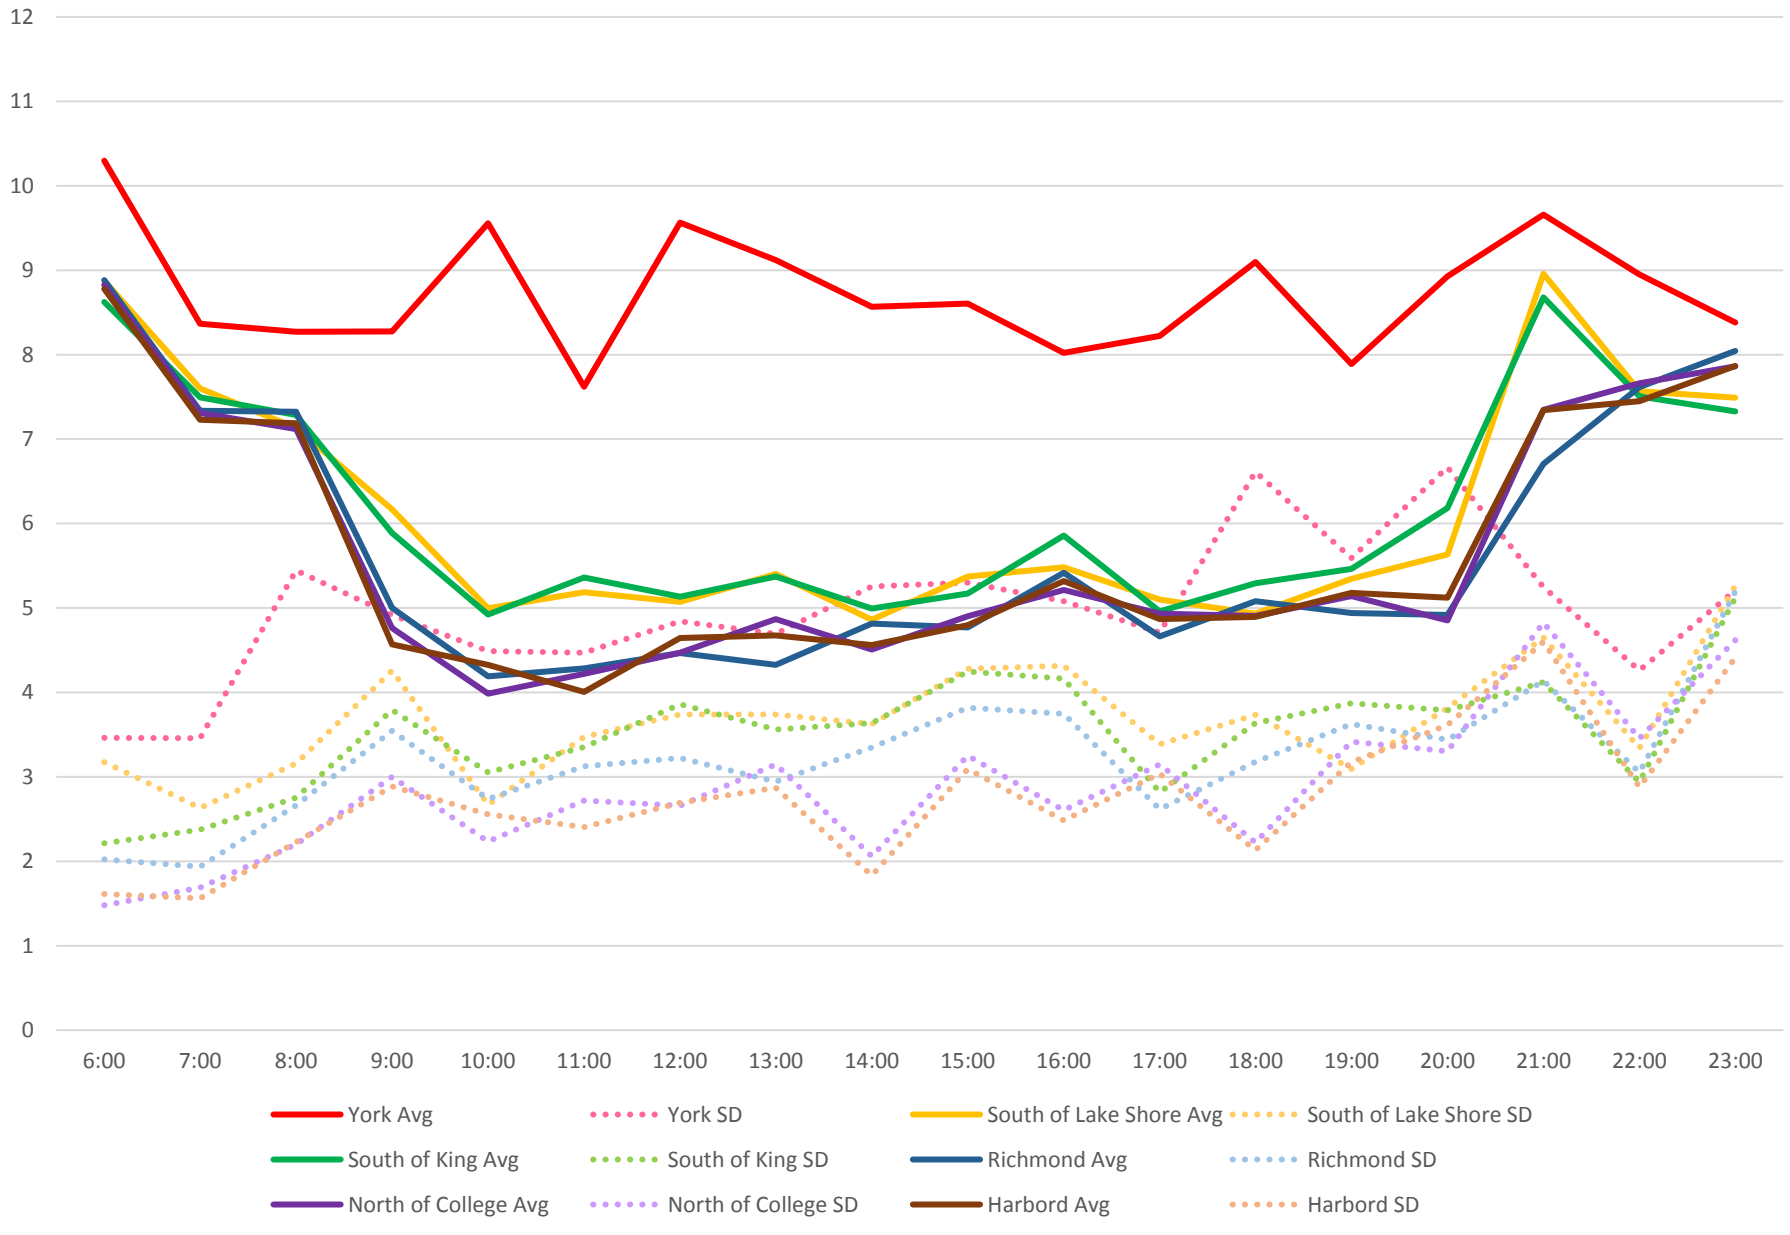

510 Spadina Weekday Average Headways Northbound January 2016

- York Avg     
 ····· York SD     
 — South of Lake Shore Avg     
 ····· South of Lake Shore SD
- South of King Avg     
 ····· South of King SD     
 — Richmond Avg     
 ····· Richmond SD
- North of College Avg     
 ····· North of College SD     
 — Harbord Avg     
 ····· Harbord SD

510 Spadina Weekday Average Headways Southbound January 2016

510 Spadina Saturday Average Headways Northbound January 2016

510 Spadina Saturday Average Headways Southbound January 2016

510 Spadina Sunday Average Headways Northbound January 2016

- York Avg
 ····· York SD
— South of Lake Shore Avg
····· South of Lake Shore SD
- South of King Avg
 ····· South of King SD
— Richmond Avg
····· Richmond SD
- North of College Avg
 ····· North of College SD
— Harbord Avg
····· Harbord SD

### 510 Spadina Sunday Average Headways Southbound January 2016