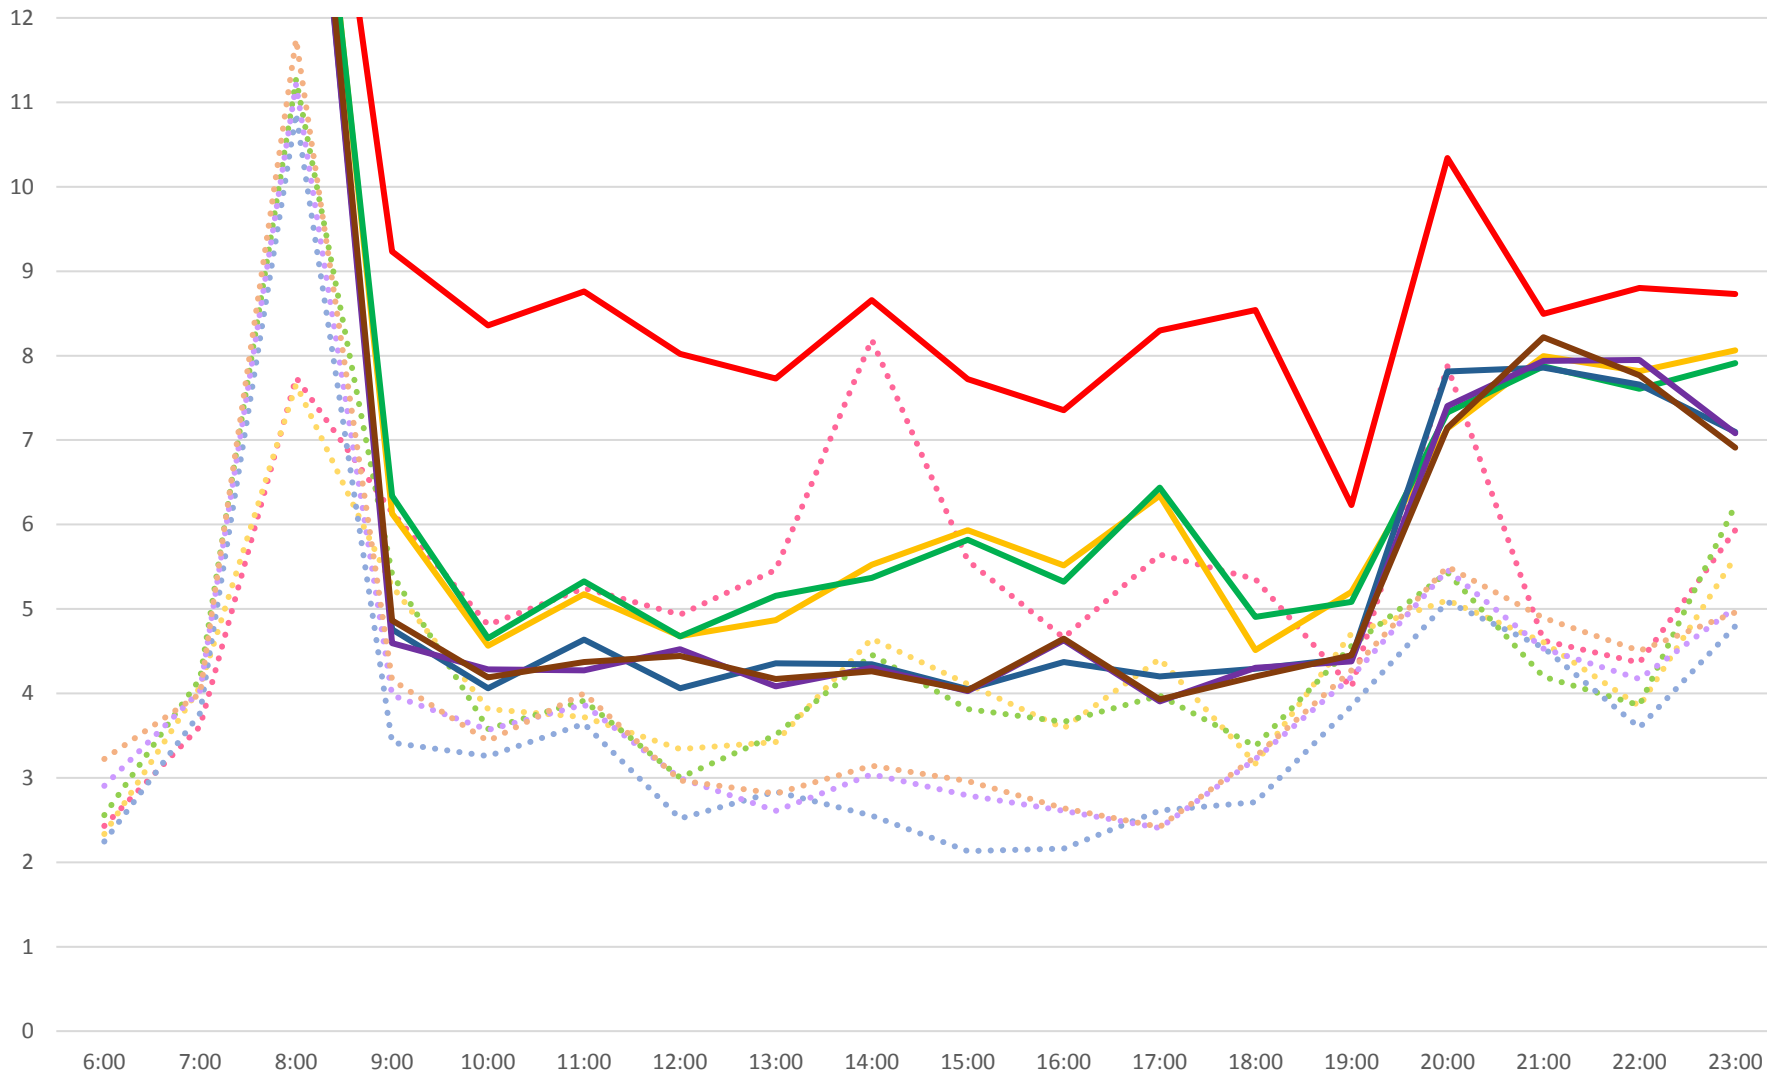

510 Spadina Weekday Average Headways Northbound January 2016

- York Avg     
 ····· York SD     
 — South of Lake Shore Avg     
 ····· South of Lake Shore SD
- South of King Avg     
 ····· South of King SD     
 — Richmond Avg     
 ····· Richmond SD
- North of College Avg     
 ····· North of College SD     
 — Harbord Avg     
 ····· Harbord SD

510 Spadina Weekday Average Headways Southbound January 2016

510 Spadina Saturday Average Headways Northbound January 2016

510 Spadina Saturday Average Headways Southbound January 2016

510 Spadina Sunday Average Headways Northbound January 2016

- York Avg
 ····· York SD
— South of Lake Shore Avg
····· South of Lake Shore SD
- South of King Avg
 ····· South of King SD
— Richmond Avg
····· Richmond SD
- North of College Avg
 ····· North of College SD
— Harbord Avg
····· Harbord SD

### 510 Spadina Sunday Average Headways Southbound January 2016