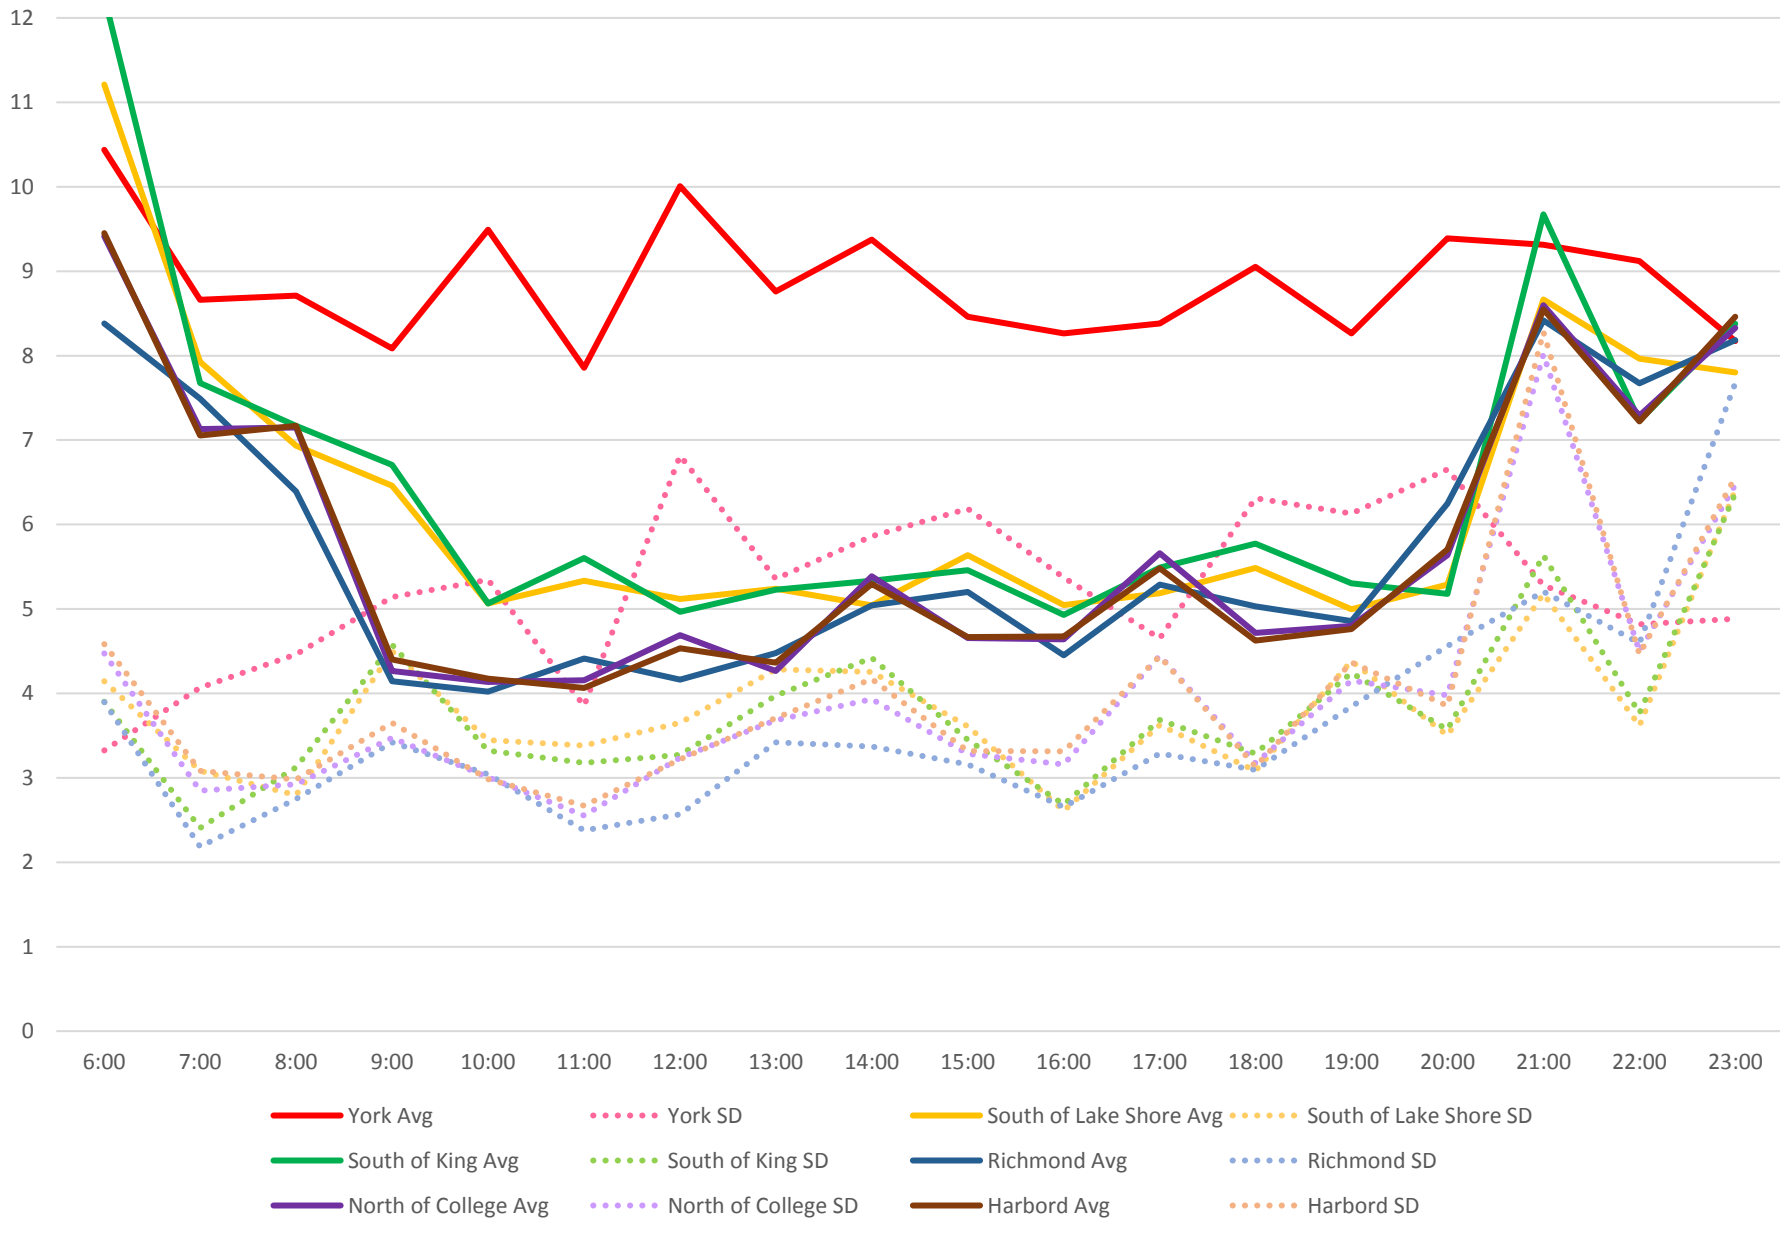

510 Spadina Weekday Average Headways Northbound January 2016

- York Avg     
 ····· York SD     
 — South of Lake Shore Avg     
 ····· South of Lake Shore SD
- South of King Avg     
 ····· South of King SD     
 — Richmond Avg     
 ····· Richmond SD
- North of College Avg     
 ····· North of College SD     
 — Harbord Avg     
 ····· Harbord SD

510 Spadina Weekday Average Headways Southbound January 2016

510 Spadina Saturday Average Headways Northbound January 2016

510 Spadina Saturday Average Headways Southbound January 2016

510 Spadina Sunday Average Headways Northbound January 2016

- York Avg
 ····· York SD
— South of Lake Shore Avg
····· South of Lake Shore SD
- South of King Avg
 ····· South of King SD
— Richmond Avg
····· Richmond SD
- North of College Avg
 ····· North of College SD
— Harbord Avg
····· Harbord SD

### 510 Spadina Sunday Average Headways Southbound January 2016