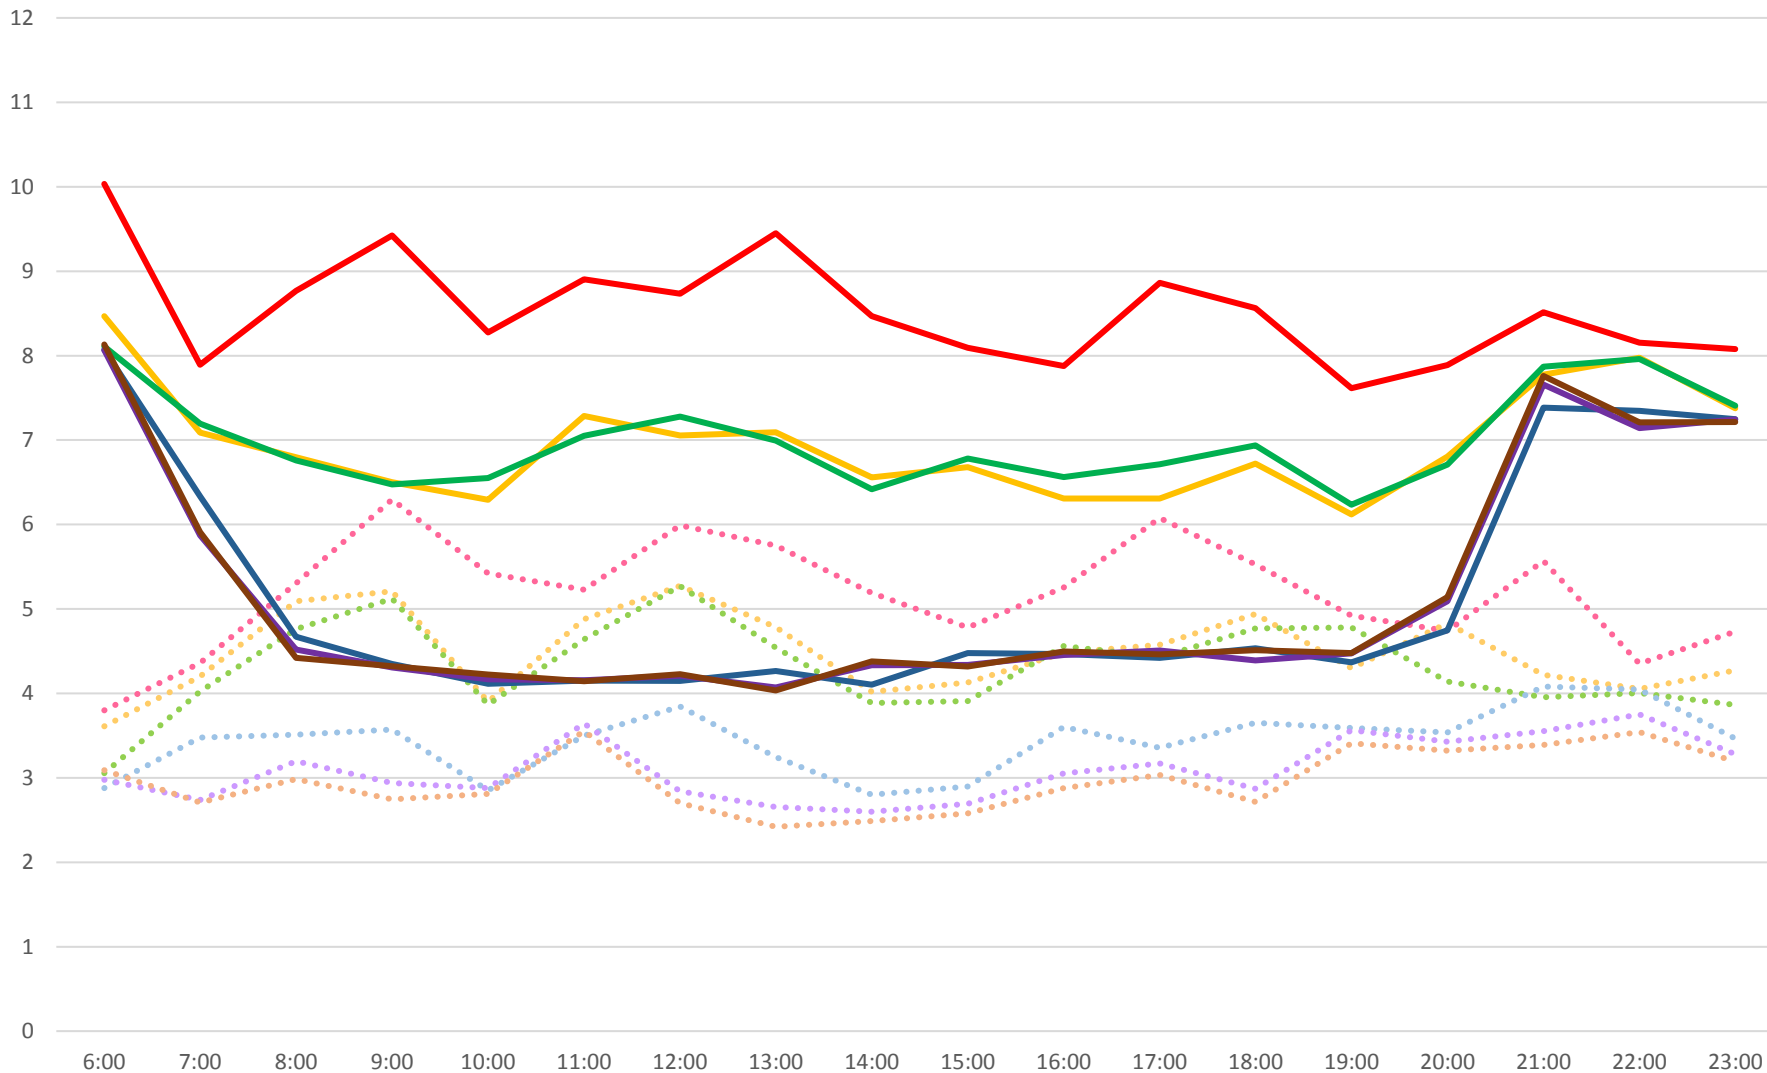

510 Spadina Weekday Average Headways Northbound January 2016

- York Avg     
 ····· York SD     
 — South of Lake Shore Avg     
 ····· South of Lake Shore SD
- South of King Avg     
 ····· South of King SD     
 — Richmond Avg     
 ····· Richmond SD
- North of College Avg     
 ····· North of College SD     
 — Harbord Avg     
 ····· Harbord SD

510 Spadina Weekday Average Headways Southbound January 2016

510 Spadina Saturday Average Headways Northbound January 2016

510 Spadina Saturday Average Headways Southbound January 2016

510 Spadina Sunday Average Headways Northbound January 2016

- York Avg
 ····· York SD
— South of Lake Shore Avg
····· South of Lake Shore SD
- South of King Avg
 ····· South of King SD
— Richmond Avg
····· Richmond SD
- North of College Avg
 ····· North of College SD
— Harbord Avg
····· Harbord SD

### 510 Spadina Sunday Average Headways Southbound January 2016