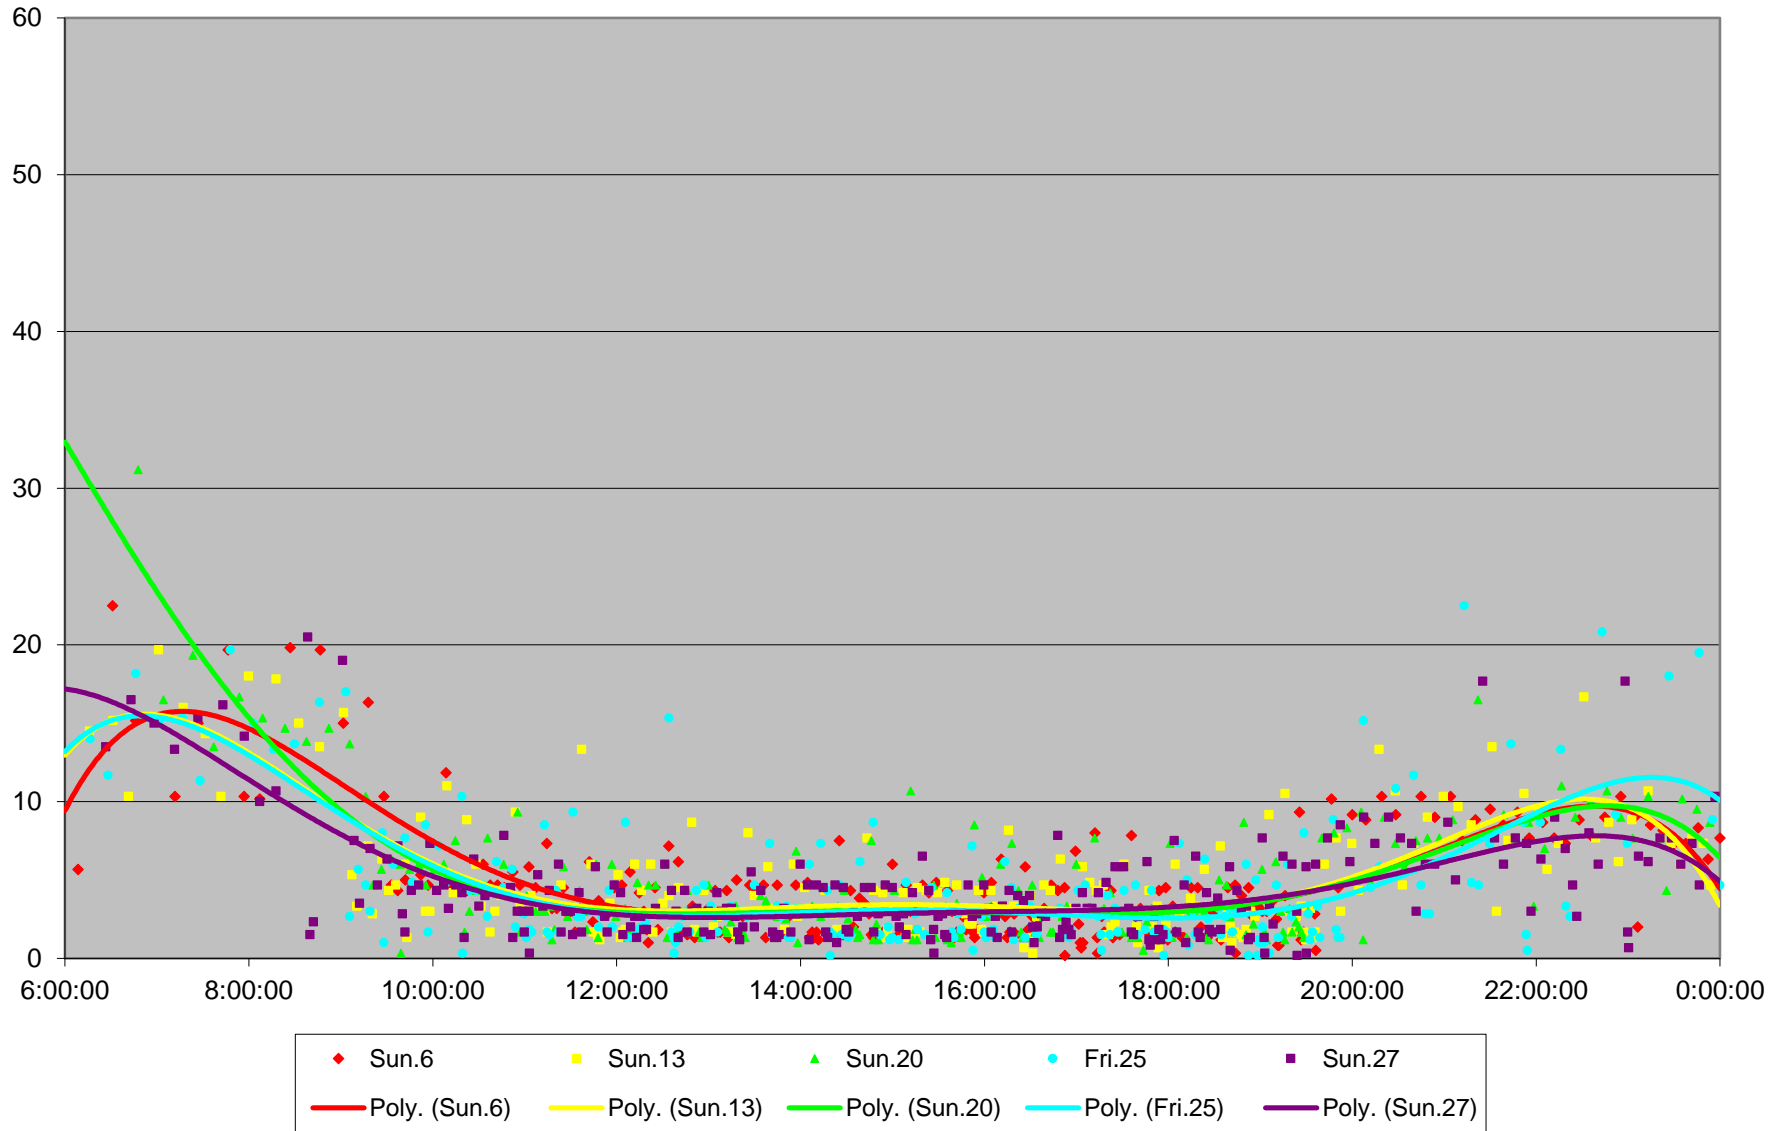

510 Spadina Headways at Harbord Southbound December 2015 Weekday Statistics

510 Spadina Headways at Harbord Southbound December 2015