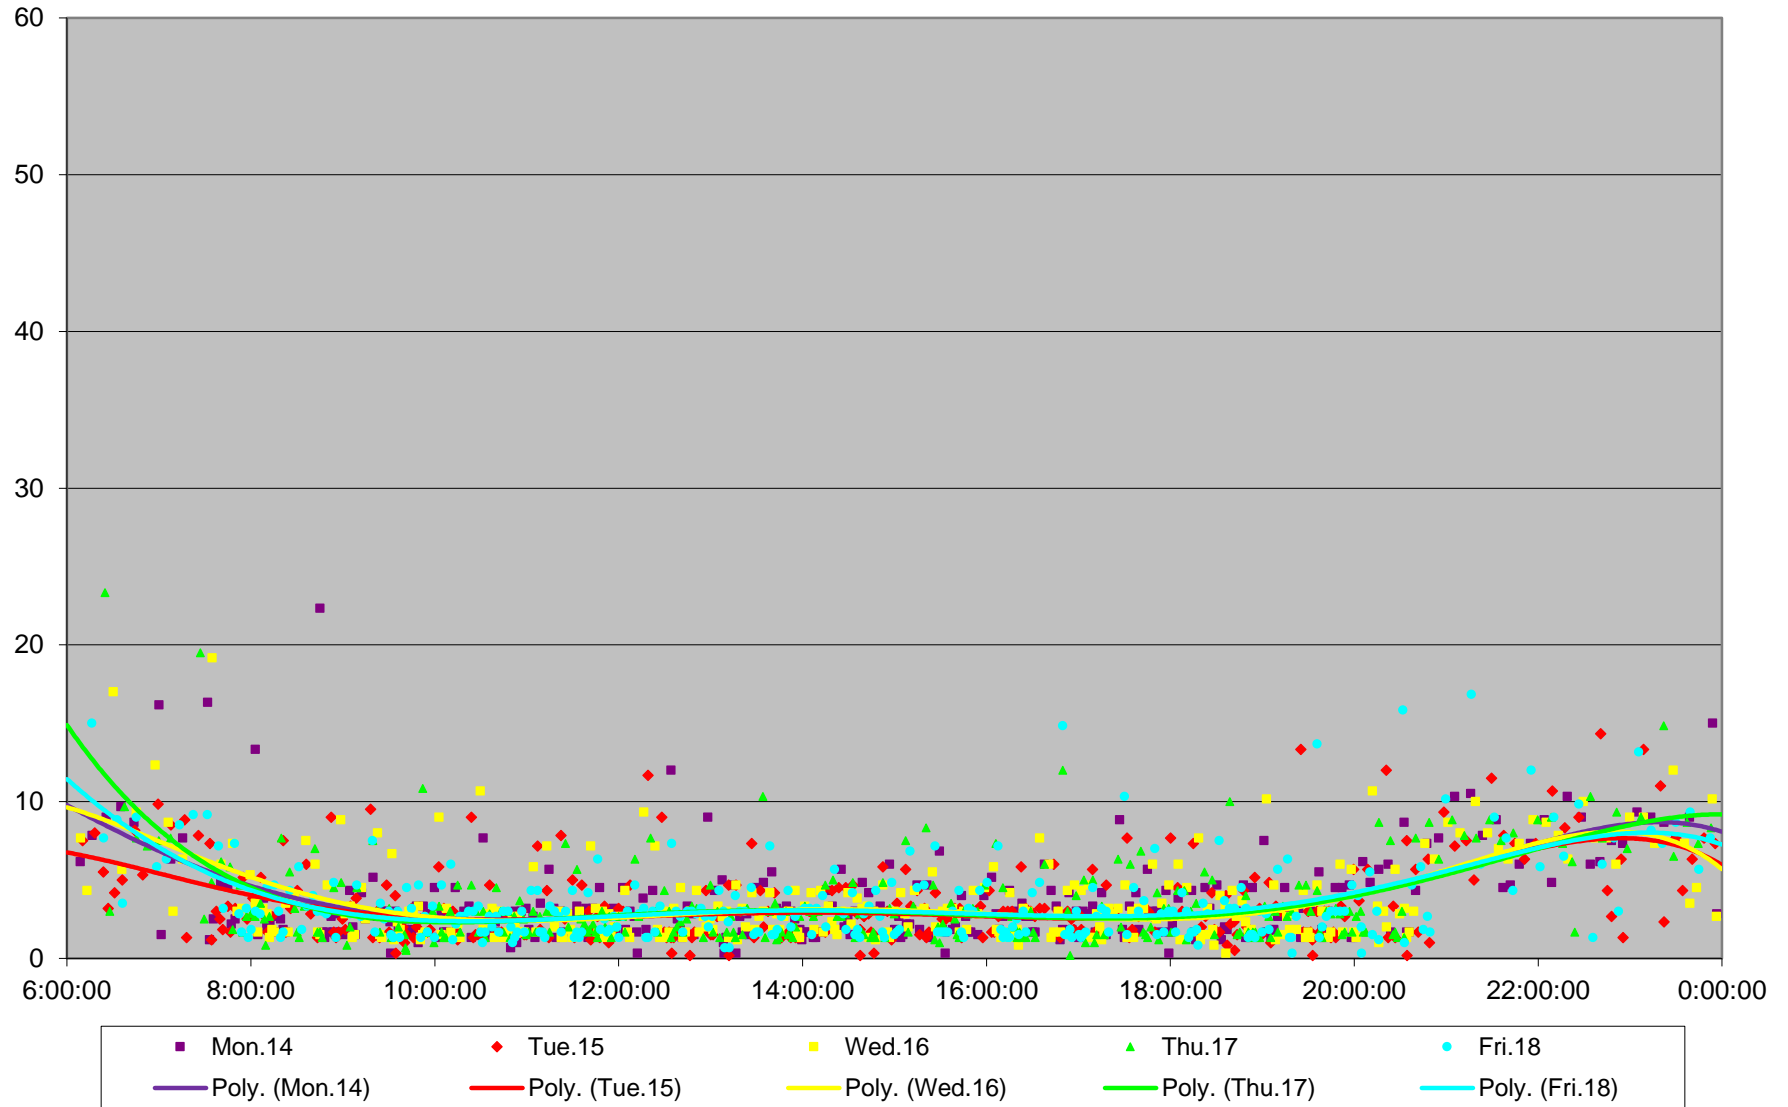

510 Spadina Headways at Harbord Southbound December 2015