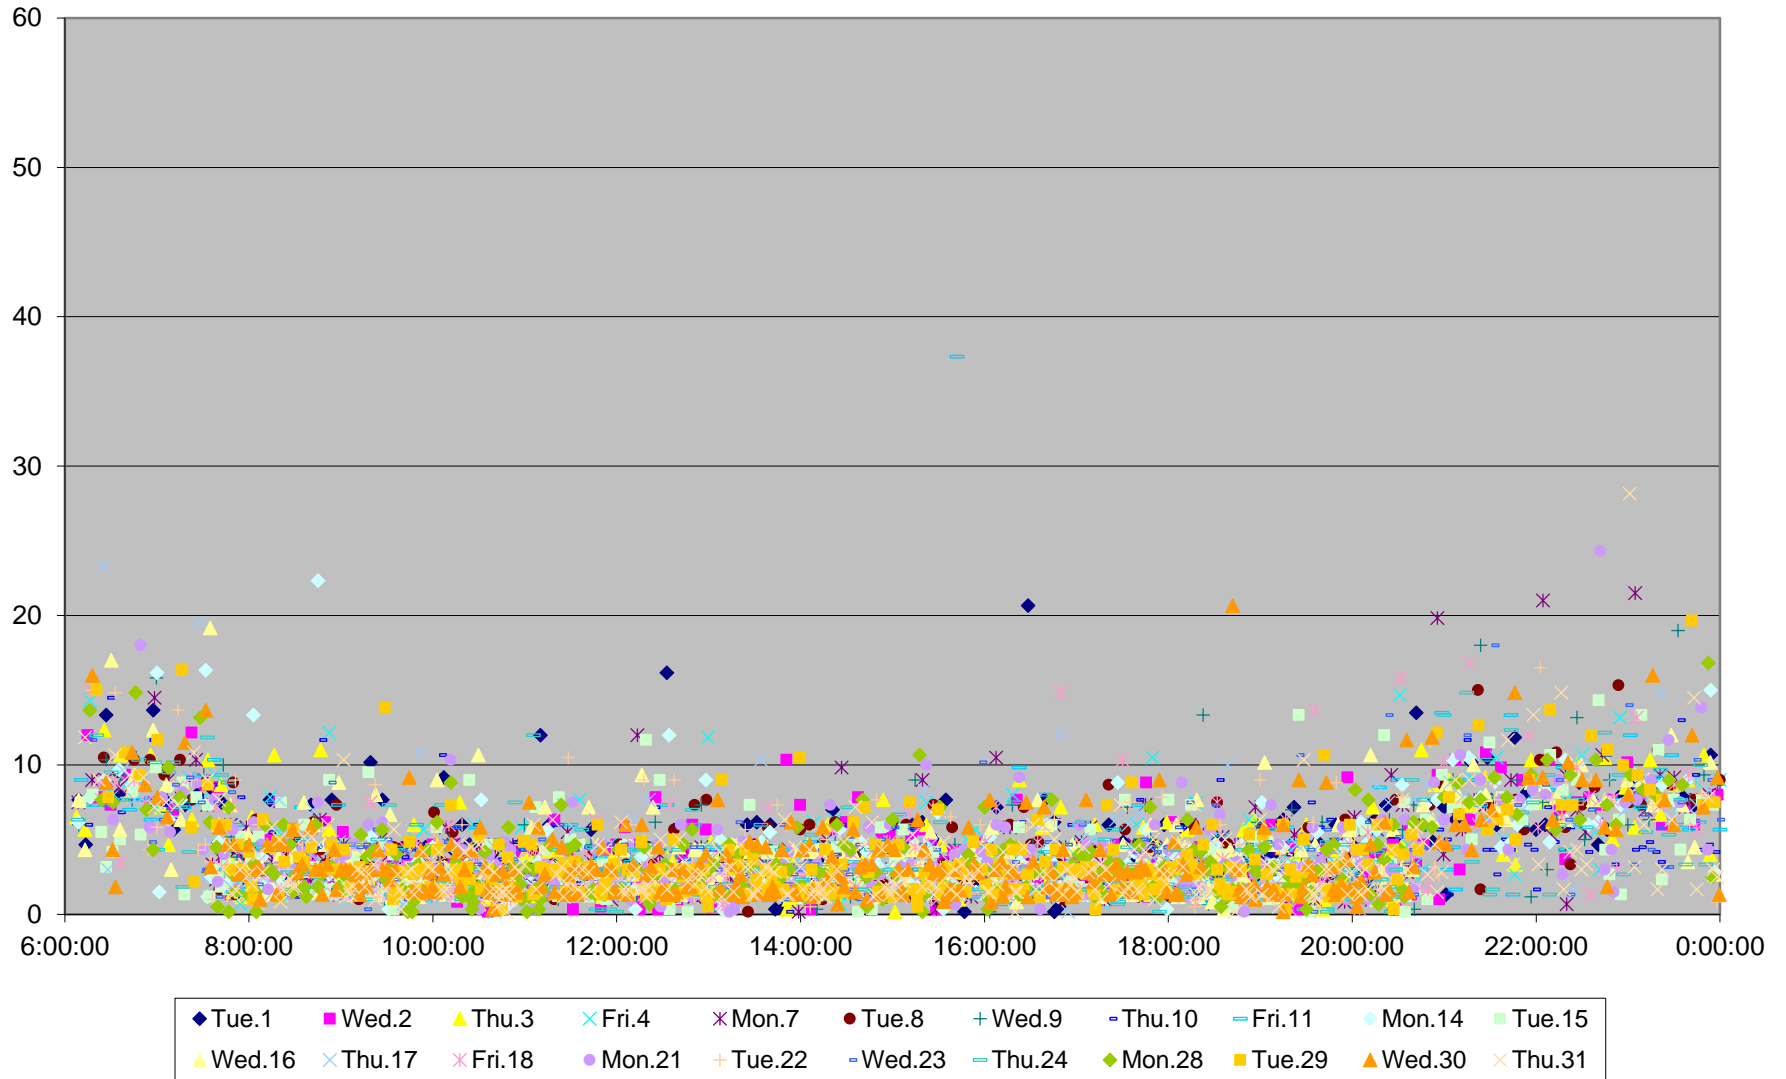

510 Spadina Headways at Harbord Southbound December 2015