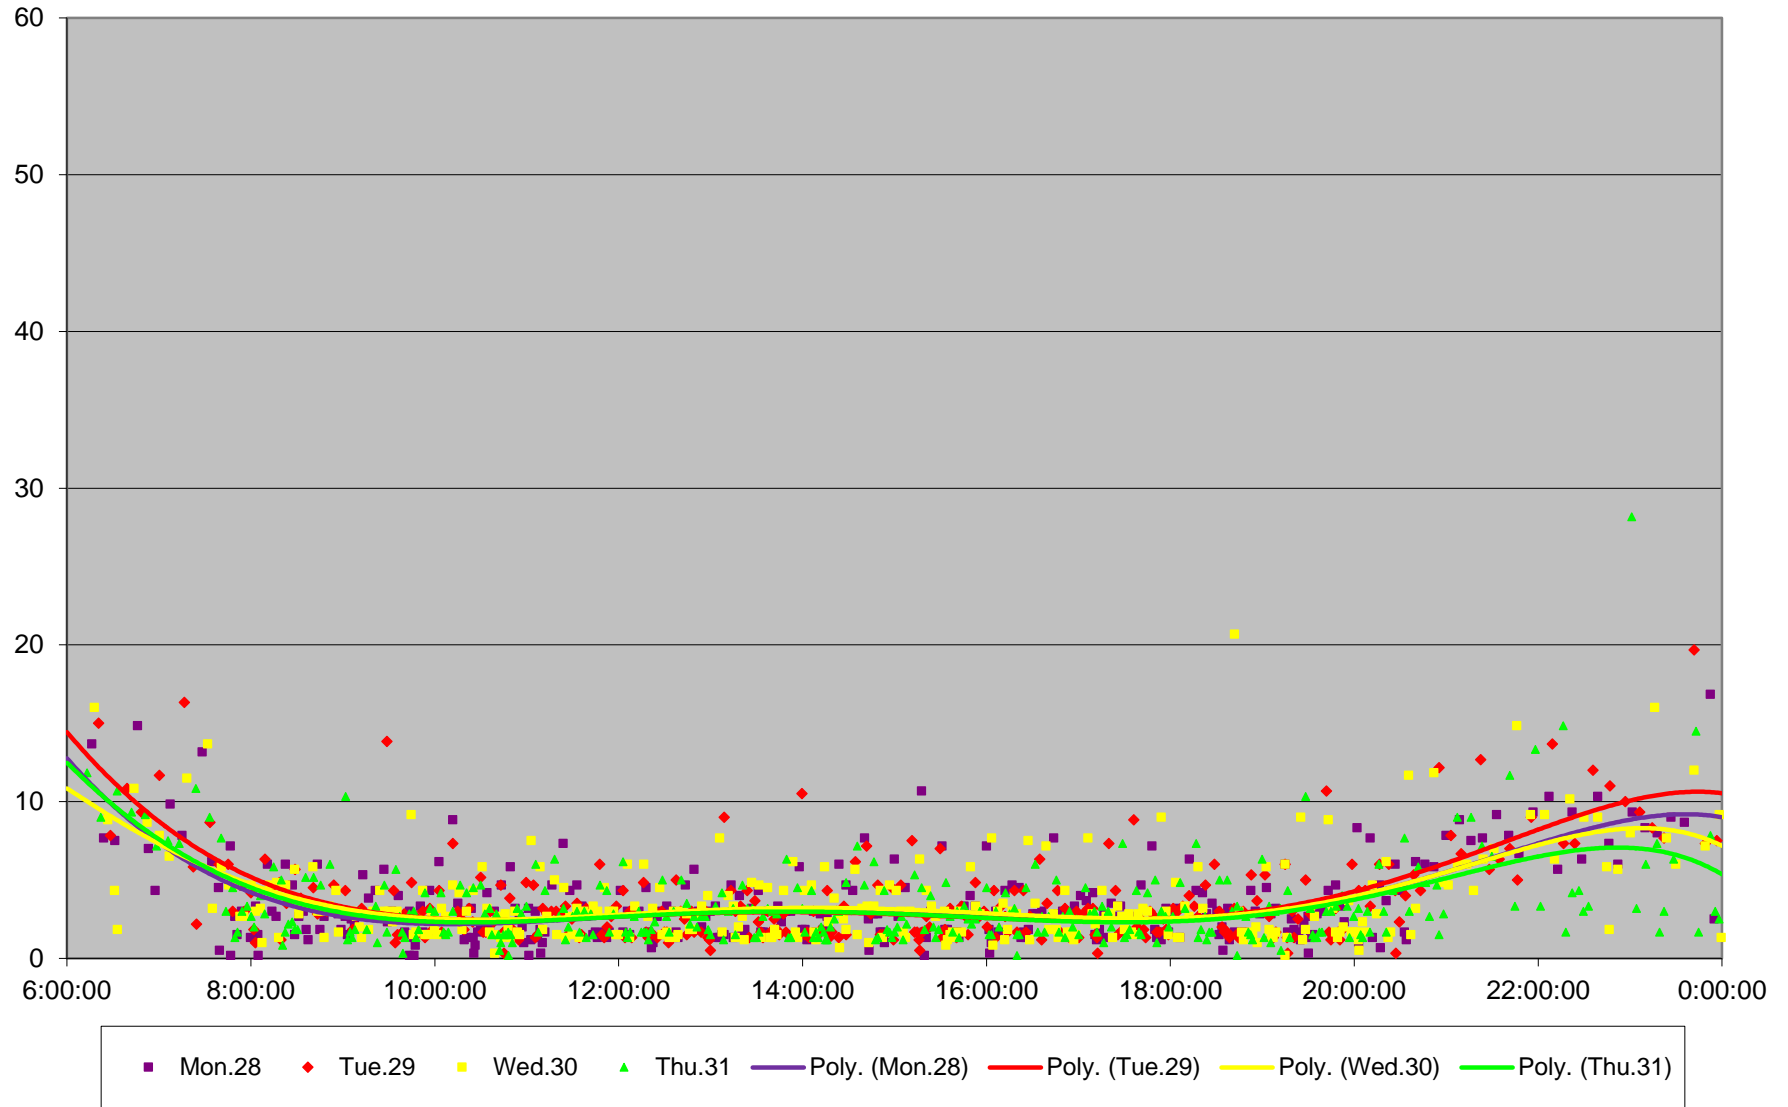

510 Spadina Headways at Harbord Southbound December 2015