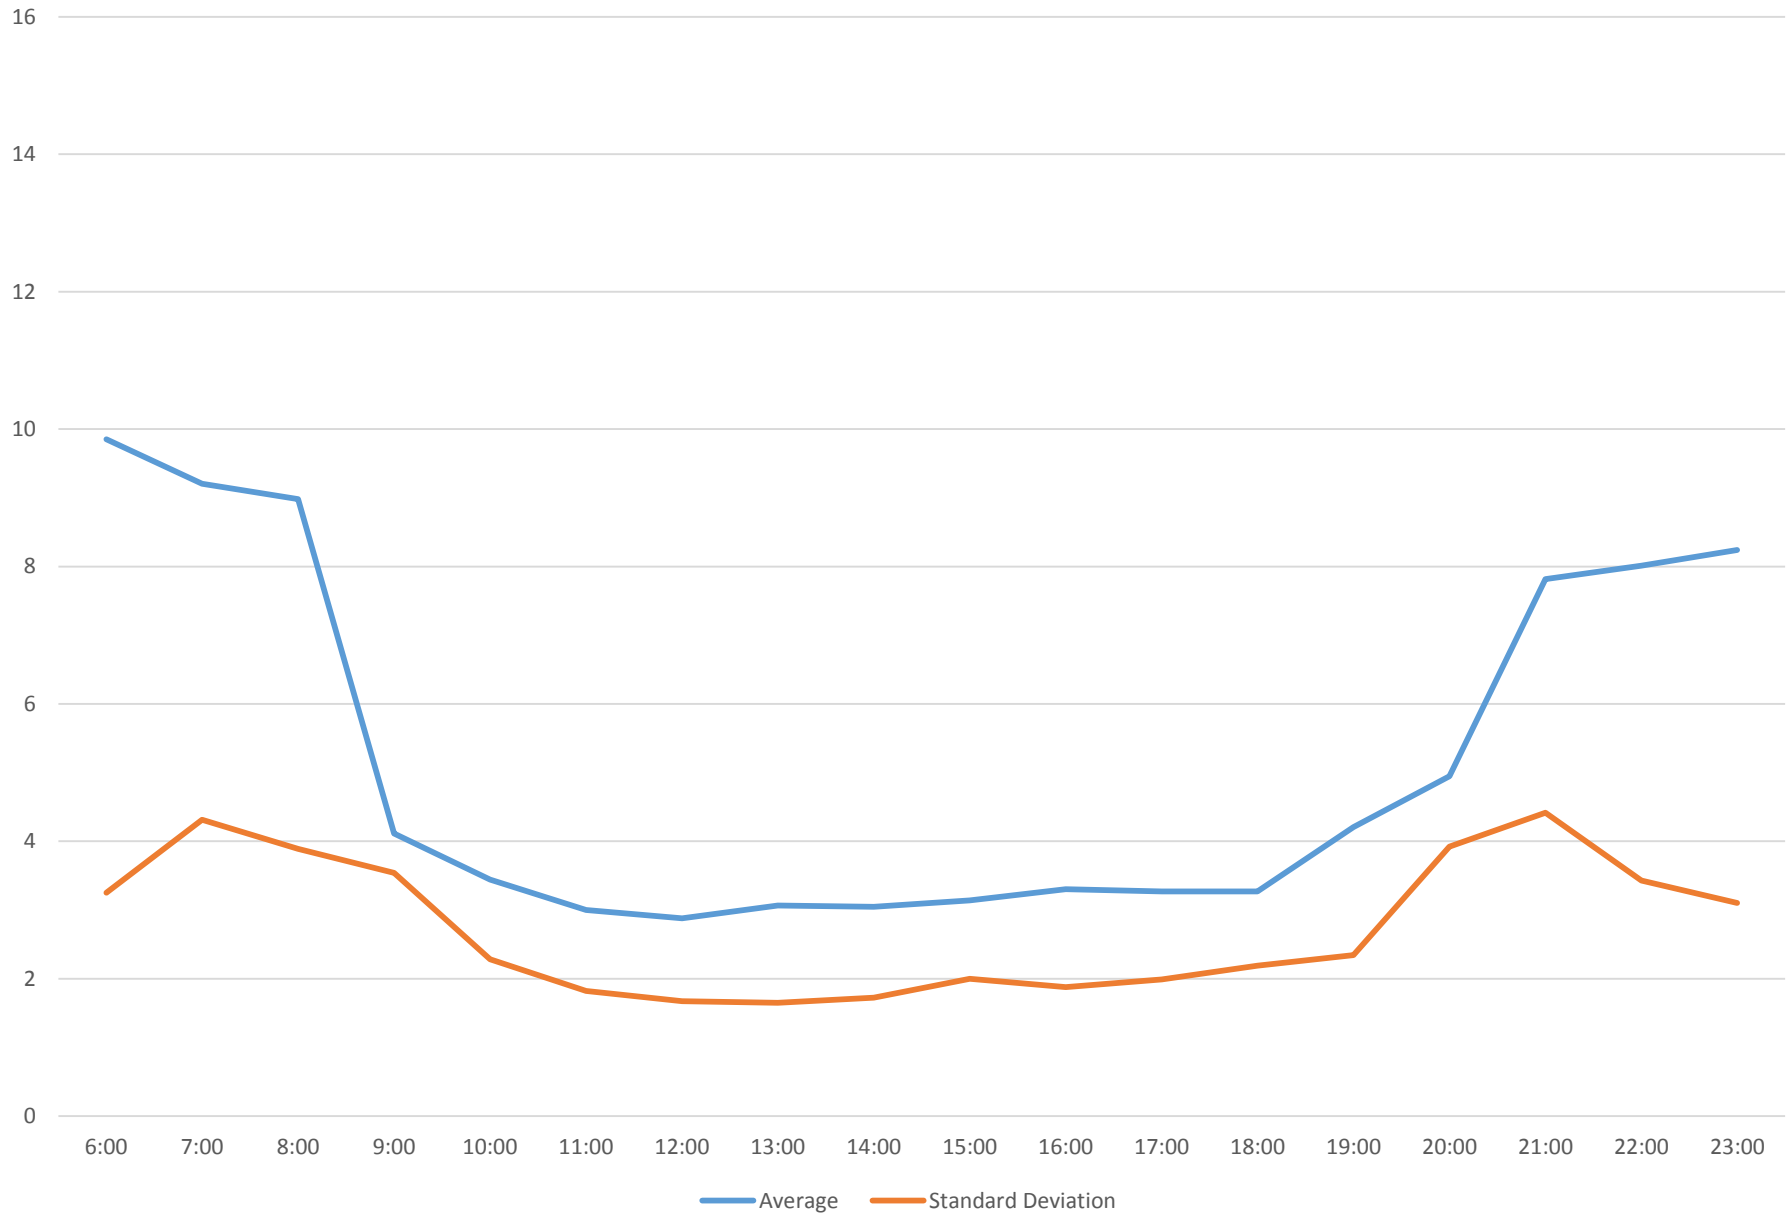

### 510 Spadina Headways at Harbord Southbound December 2015

510 Spadina Headways at Harbord Southbound December 2015 Weekday Statistics

510 Spadina Headways at Harbord Southbound December 2015 Saturday Statistics

510 Spadina Headways at Harbord Southbound December 2015 Sunday Statistics