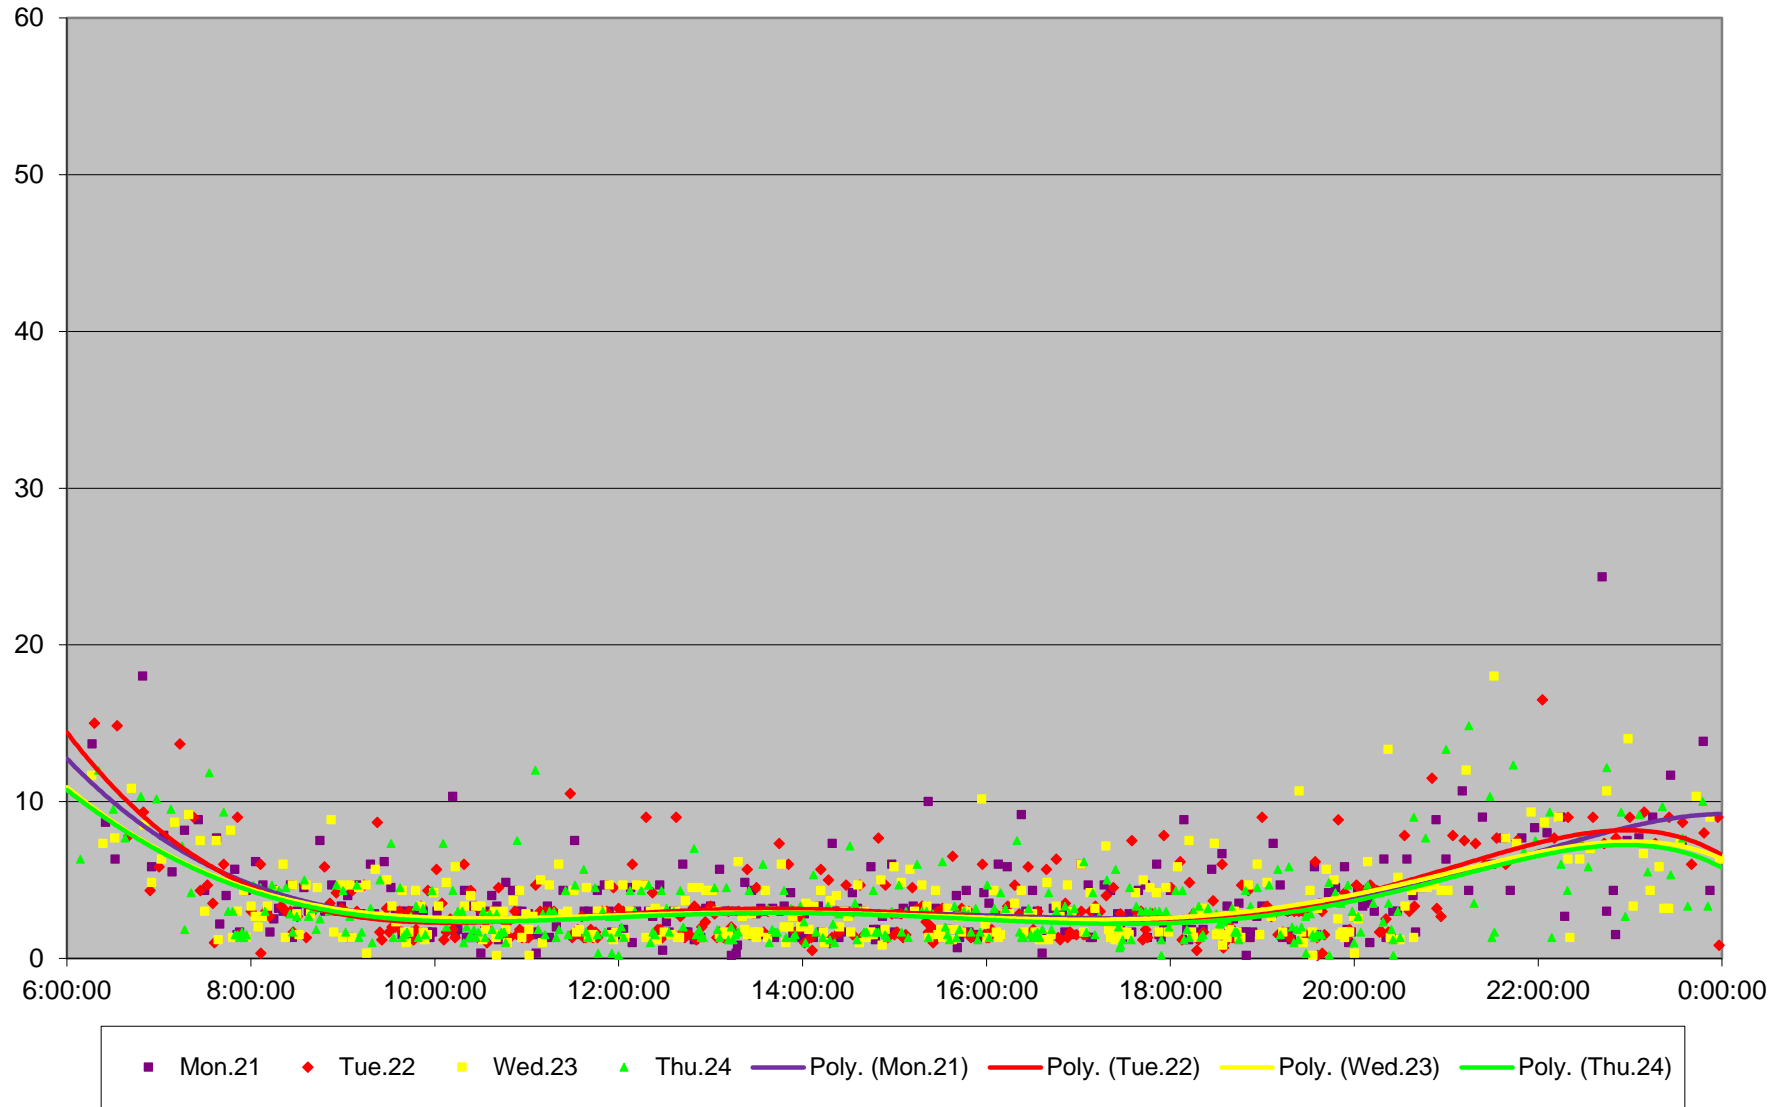

510 Spadina Headways at Harbord Southbound December 2015