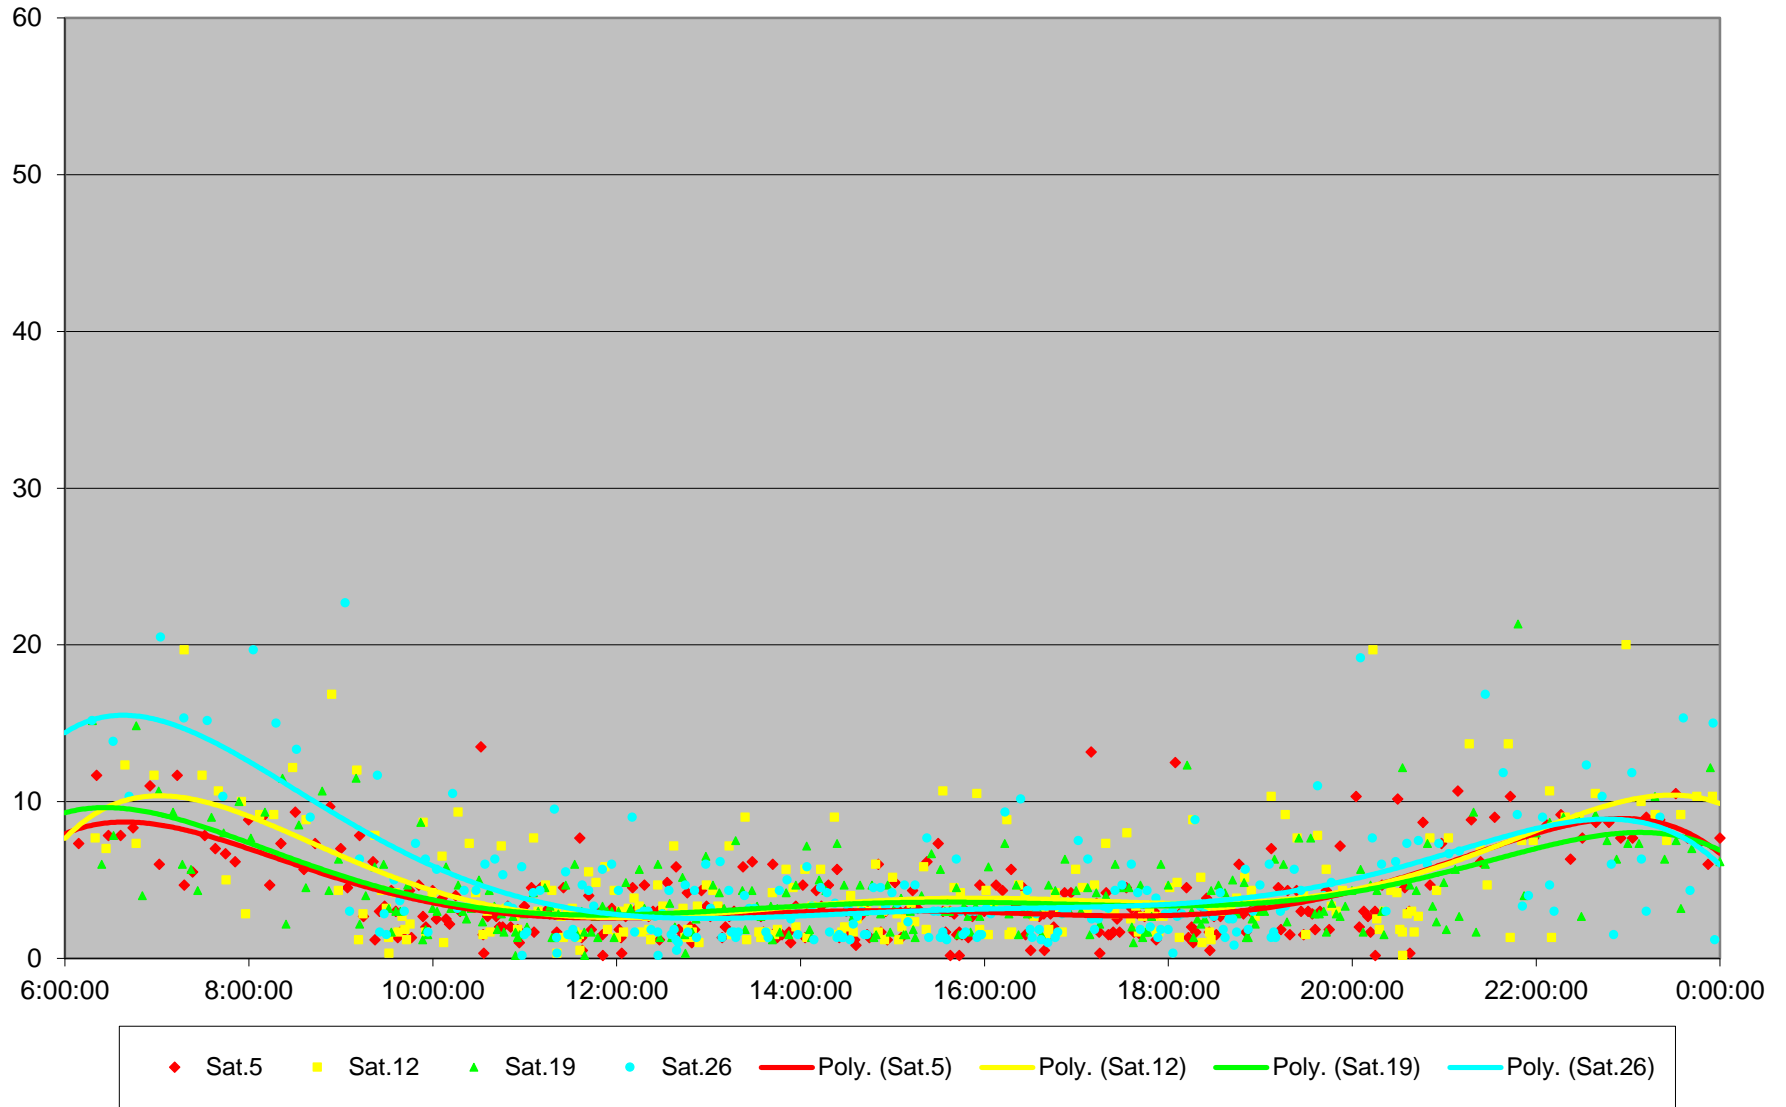

510 Spadina Headways at Harbord Southbound December 2015