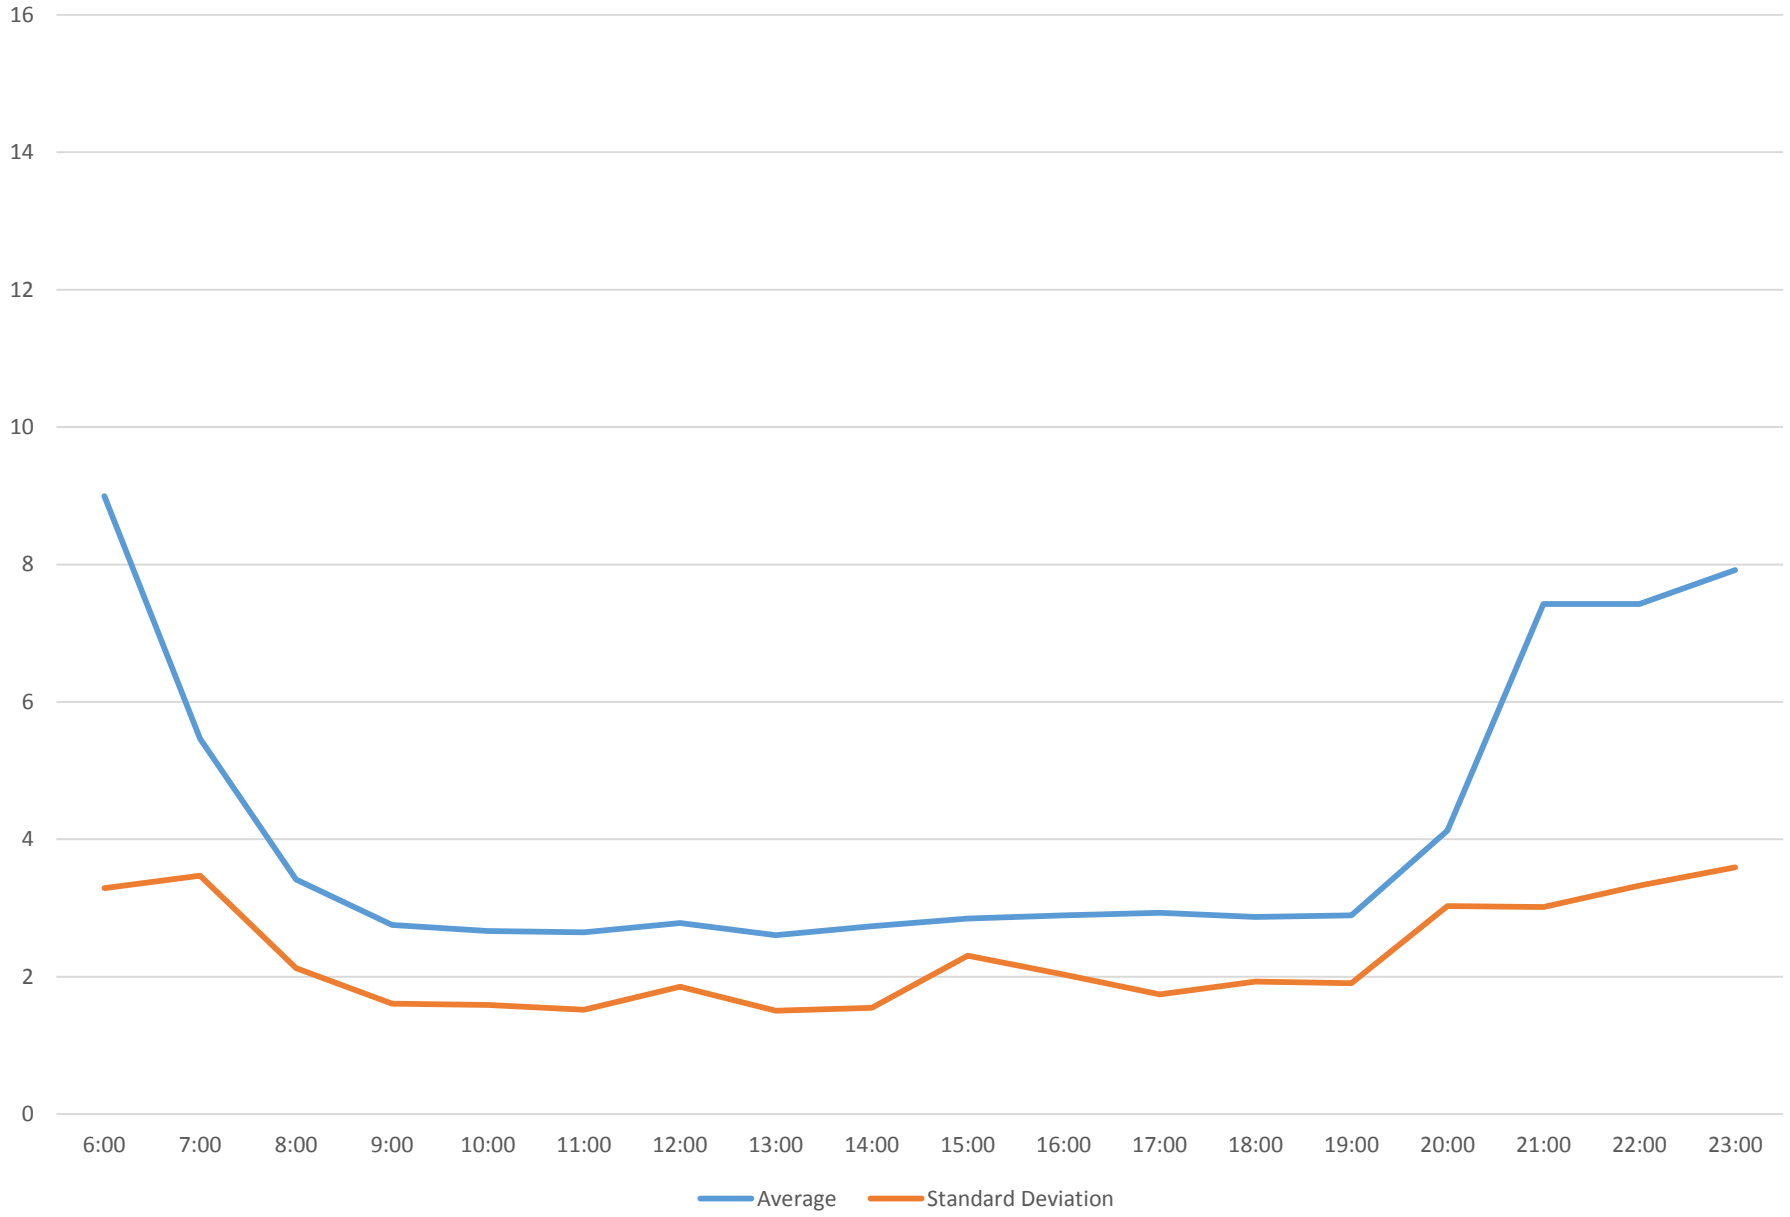

### 510 Spadina Headways at Harbord Southbound December 2015

### 510 Spadina Headways at Harbord Southbound December 2015

510 Spadina Headways at Harbord Southbound December 2015 Weekday Statistics

510 Spadina Headways at Harbord Southbound December 2015 Saturday Statistics