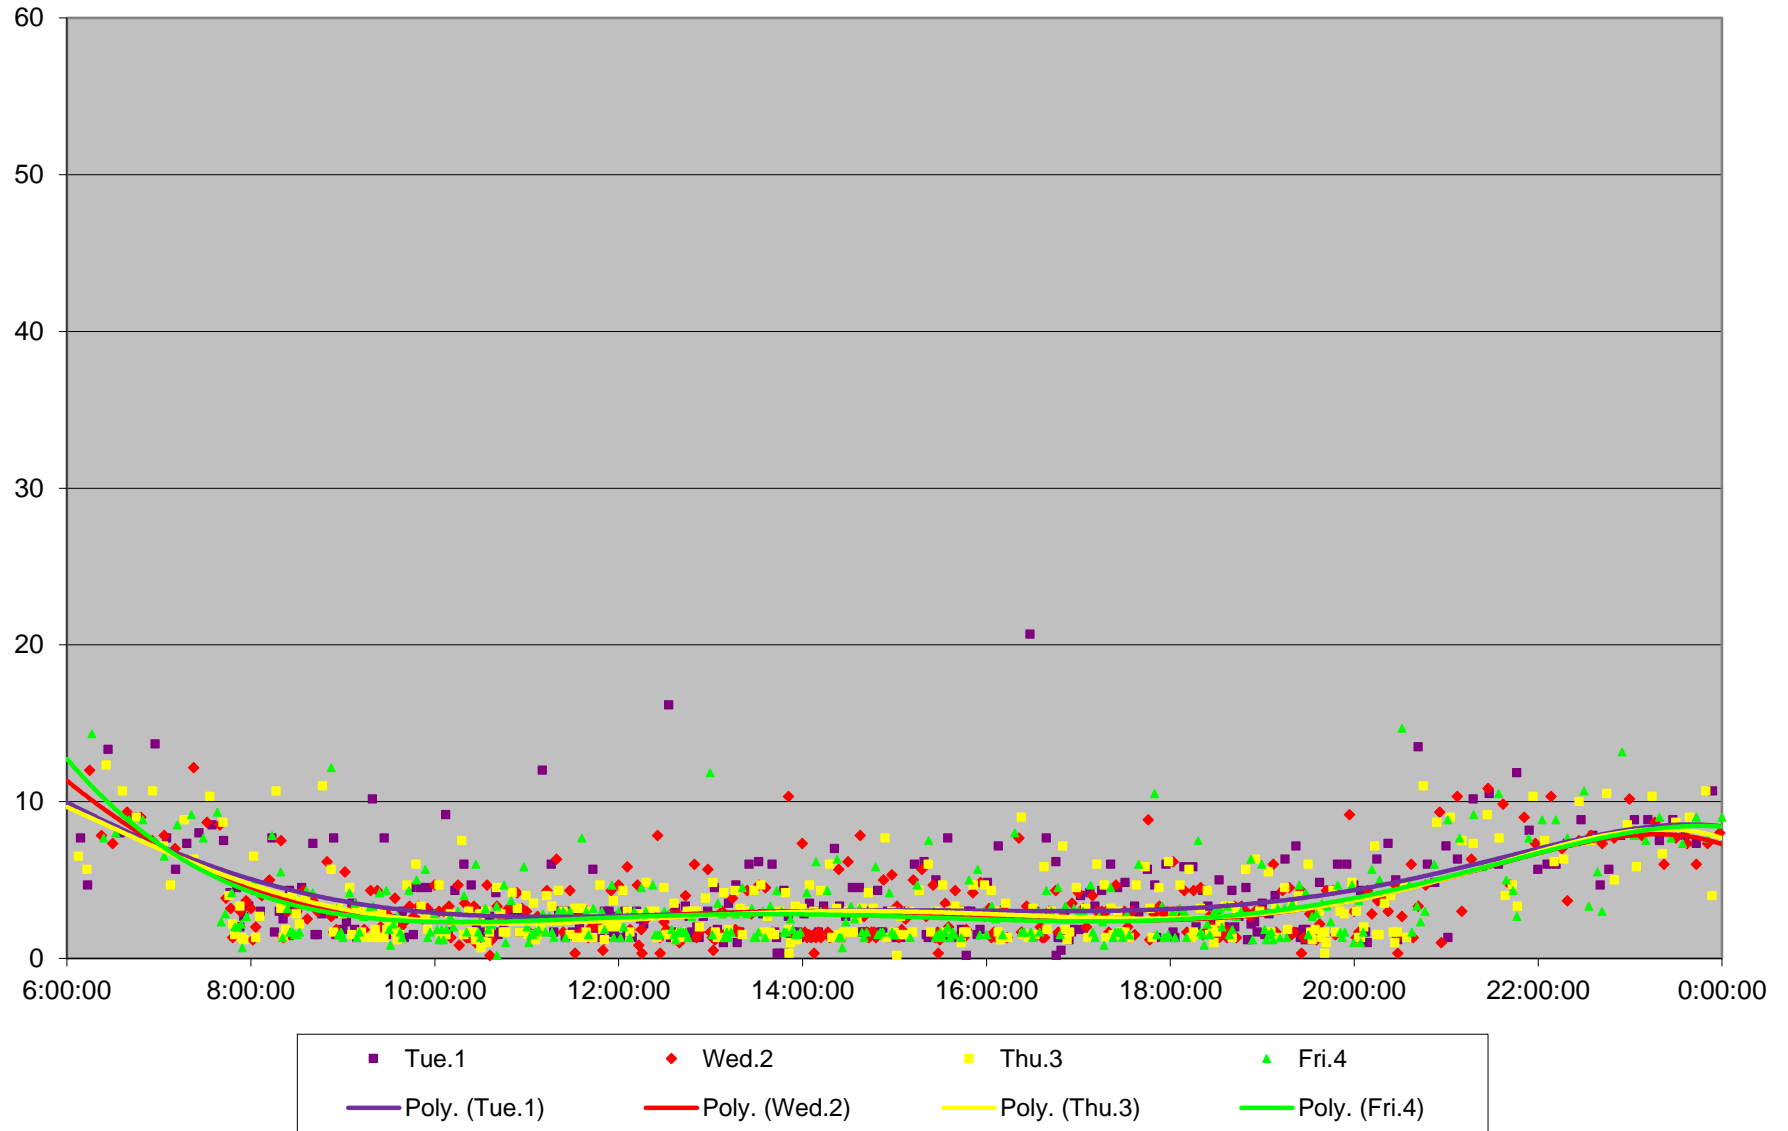

### 510 Spadina Headways at Harbord Southbound December 2015