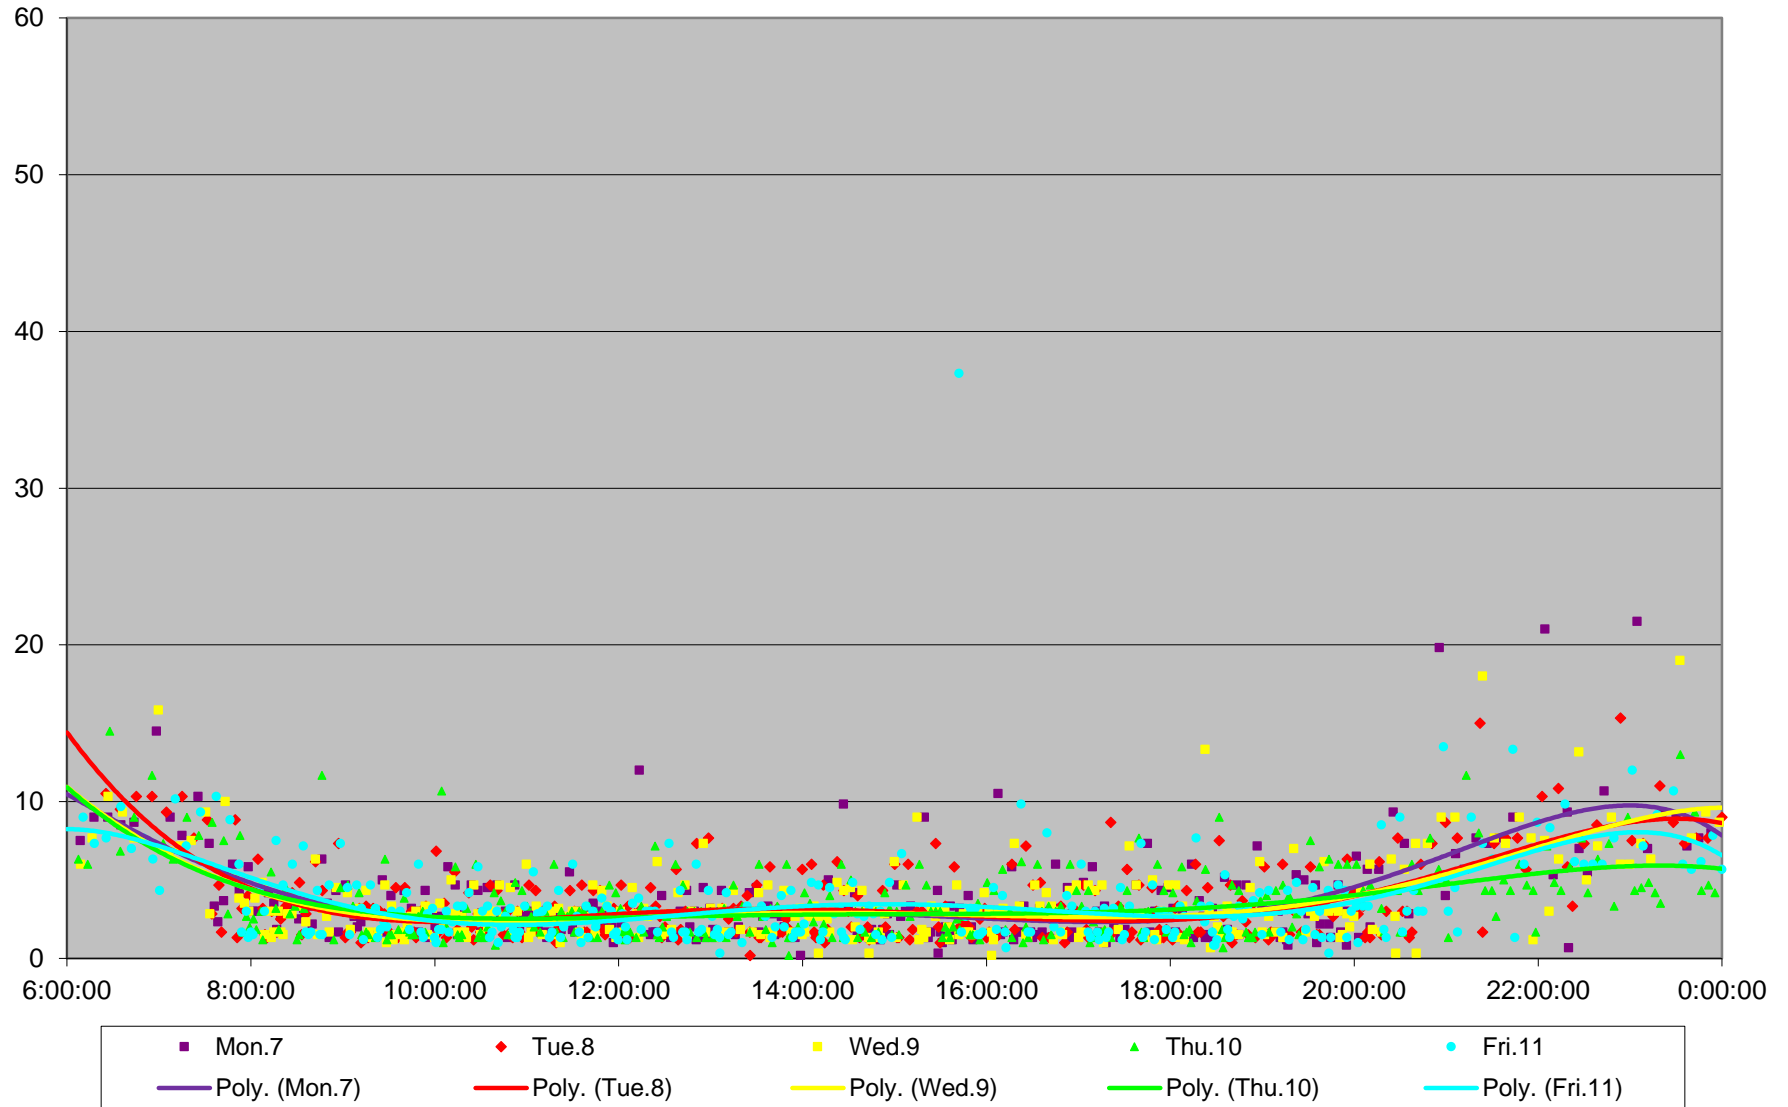

510 Spadina Headways at Harbord Southbound December 2015