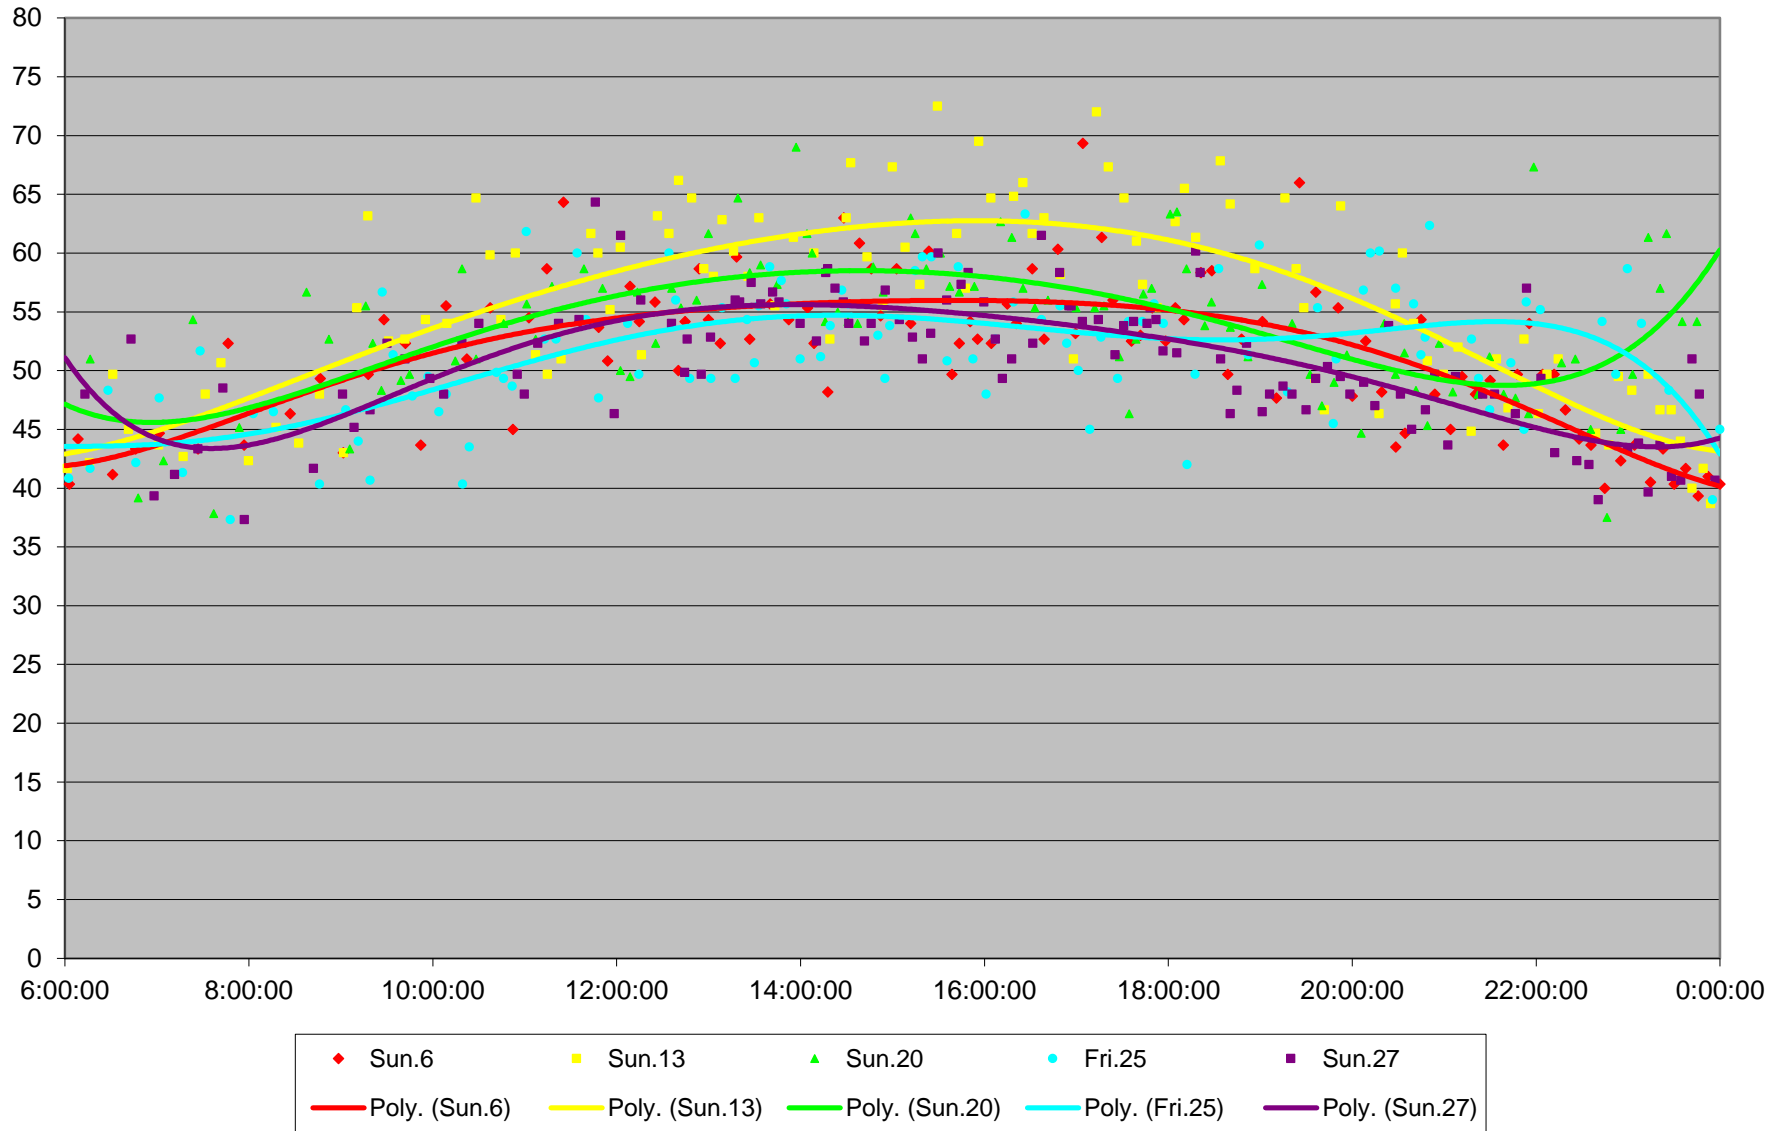

510 Spadina Round Trip From Harbord To Union Station December 2015 Weekday Statistics

510 Spadina Round Trip From Harbord To Union Station December 2015