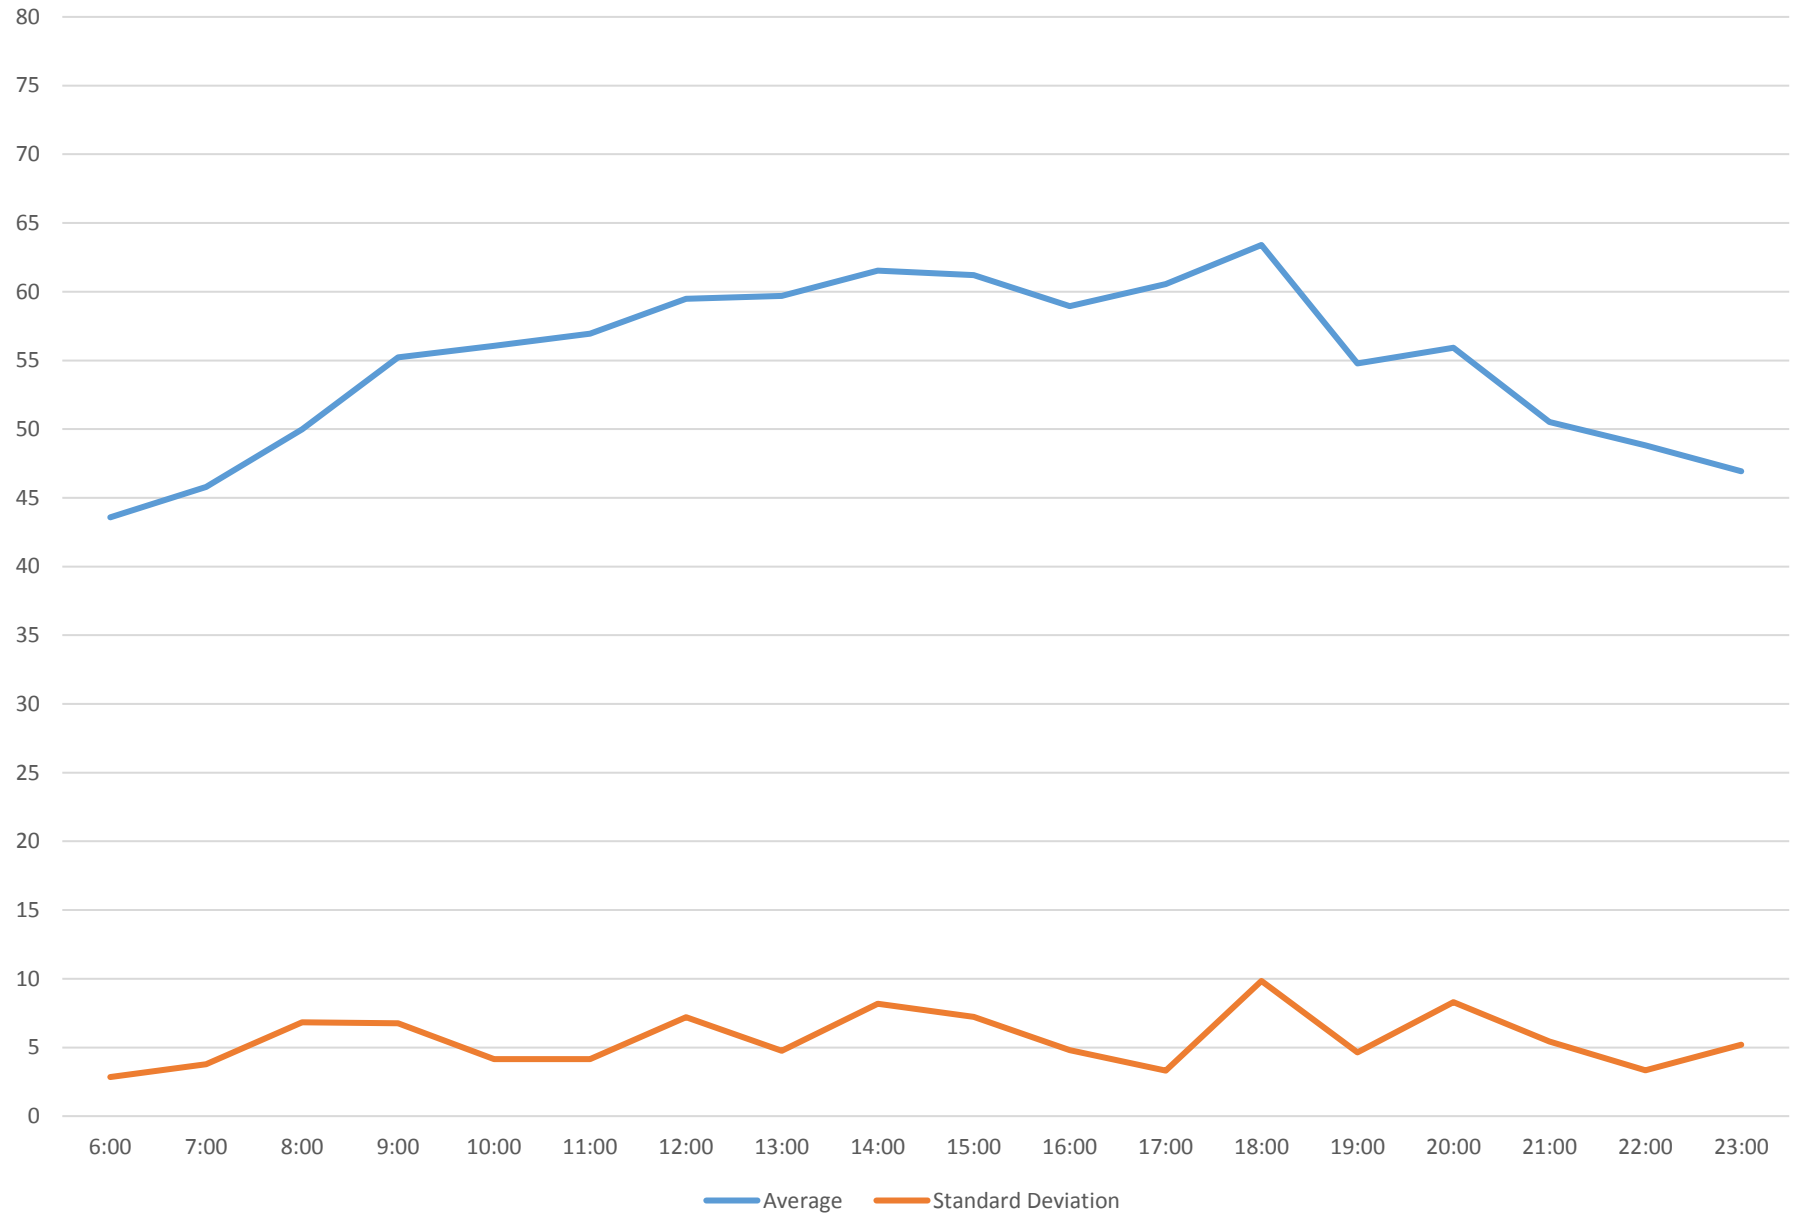

# 510 Spadina Round Trip From Harbord To Union Station December 2015

510 Spadina Round Trip From Harbord To Union Station December 2015 Weekday Statistics

510 Spadina Round Trip From Harbord To Union Station December 2015 Saturday Statistics

510 Spadina Round Trip From Harbord To Union Station December 2015 Sunday Statistics