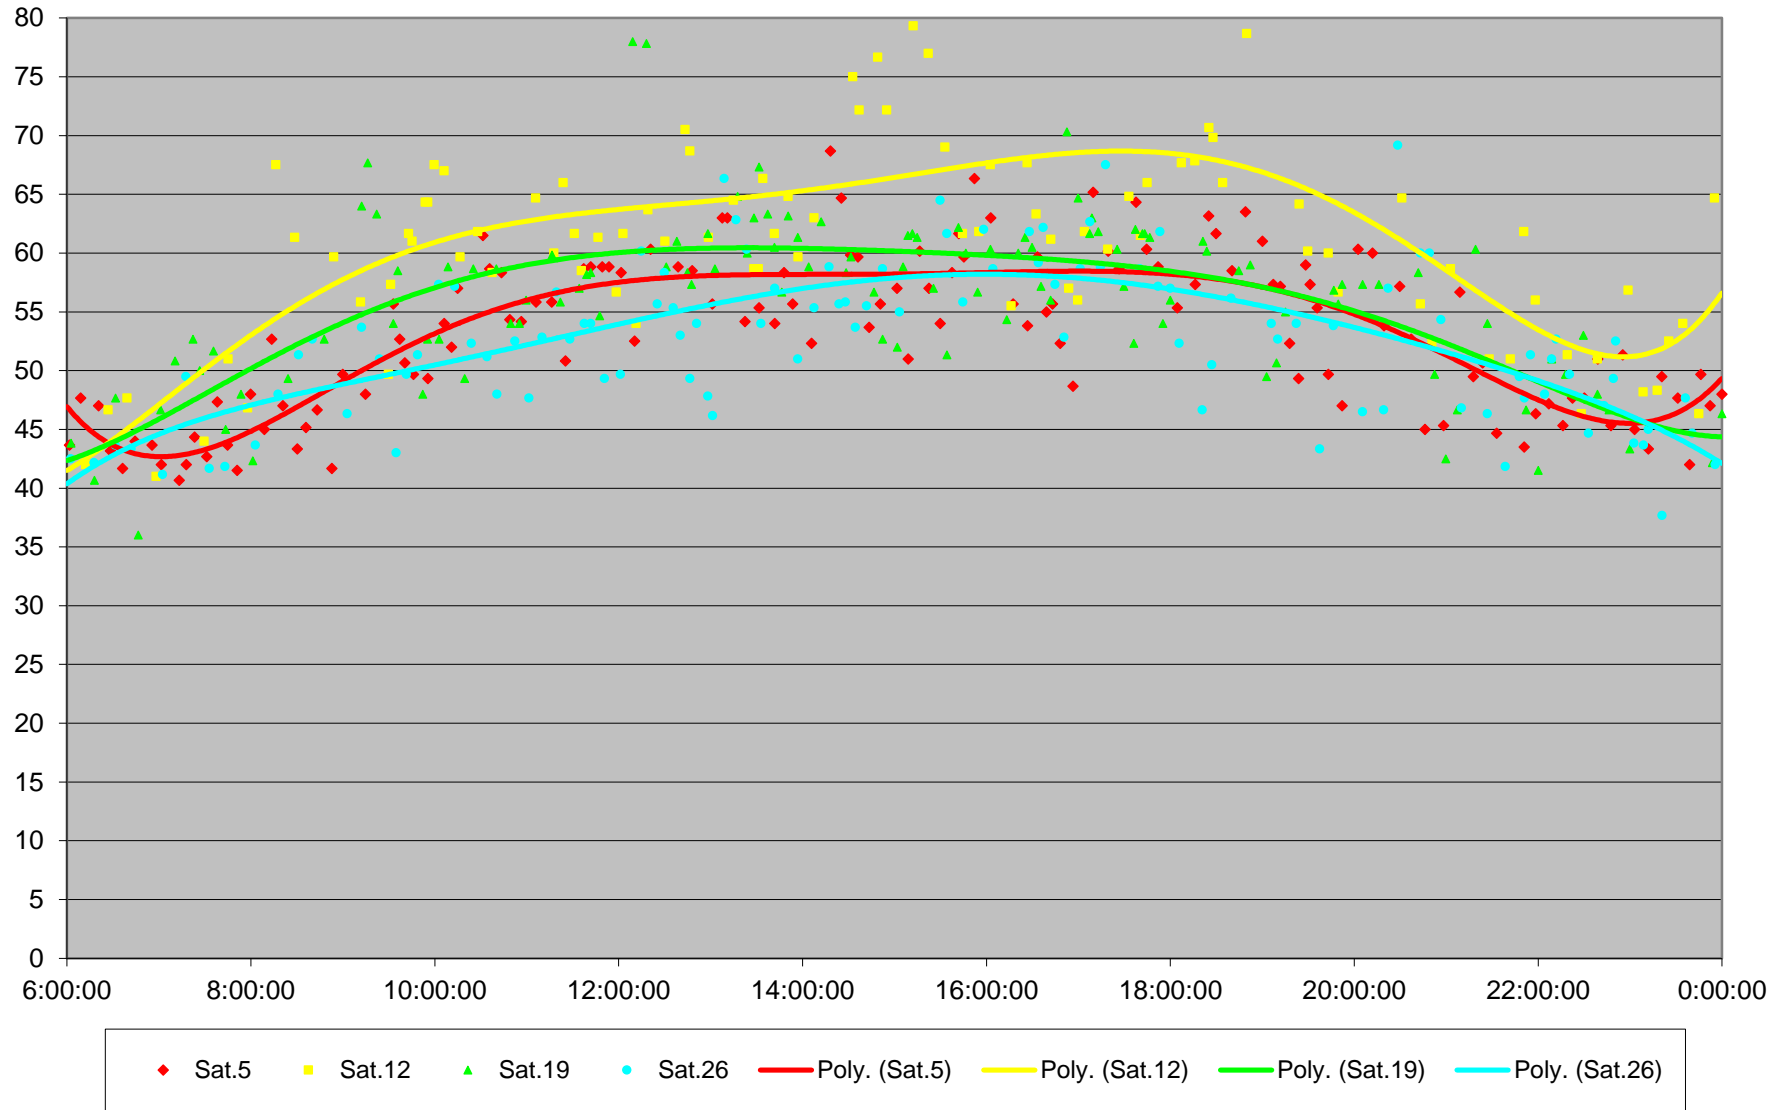

510 Spadina Round Trip From Harbord To Union Station December 2015