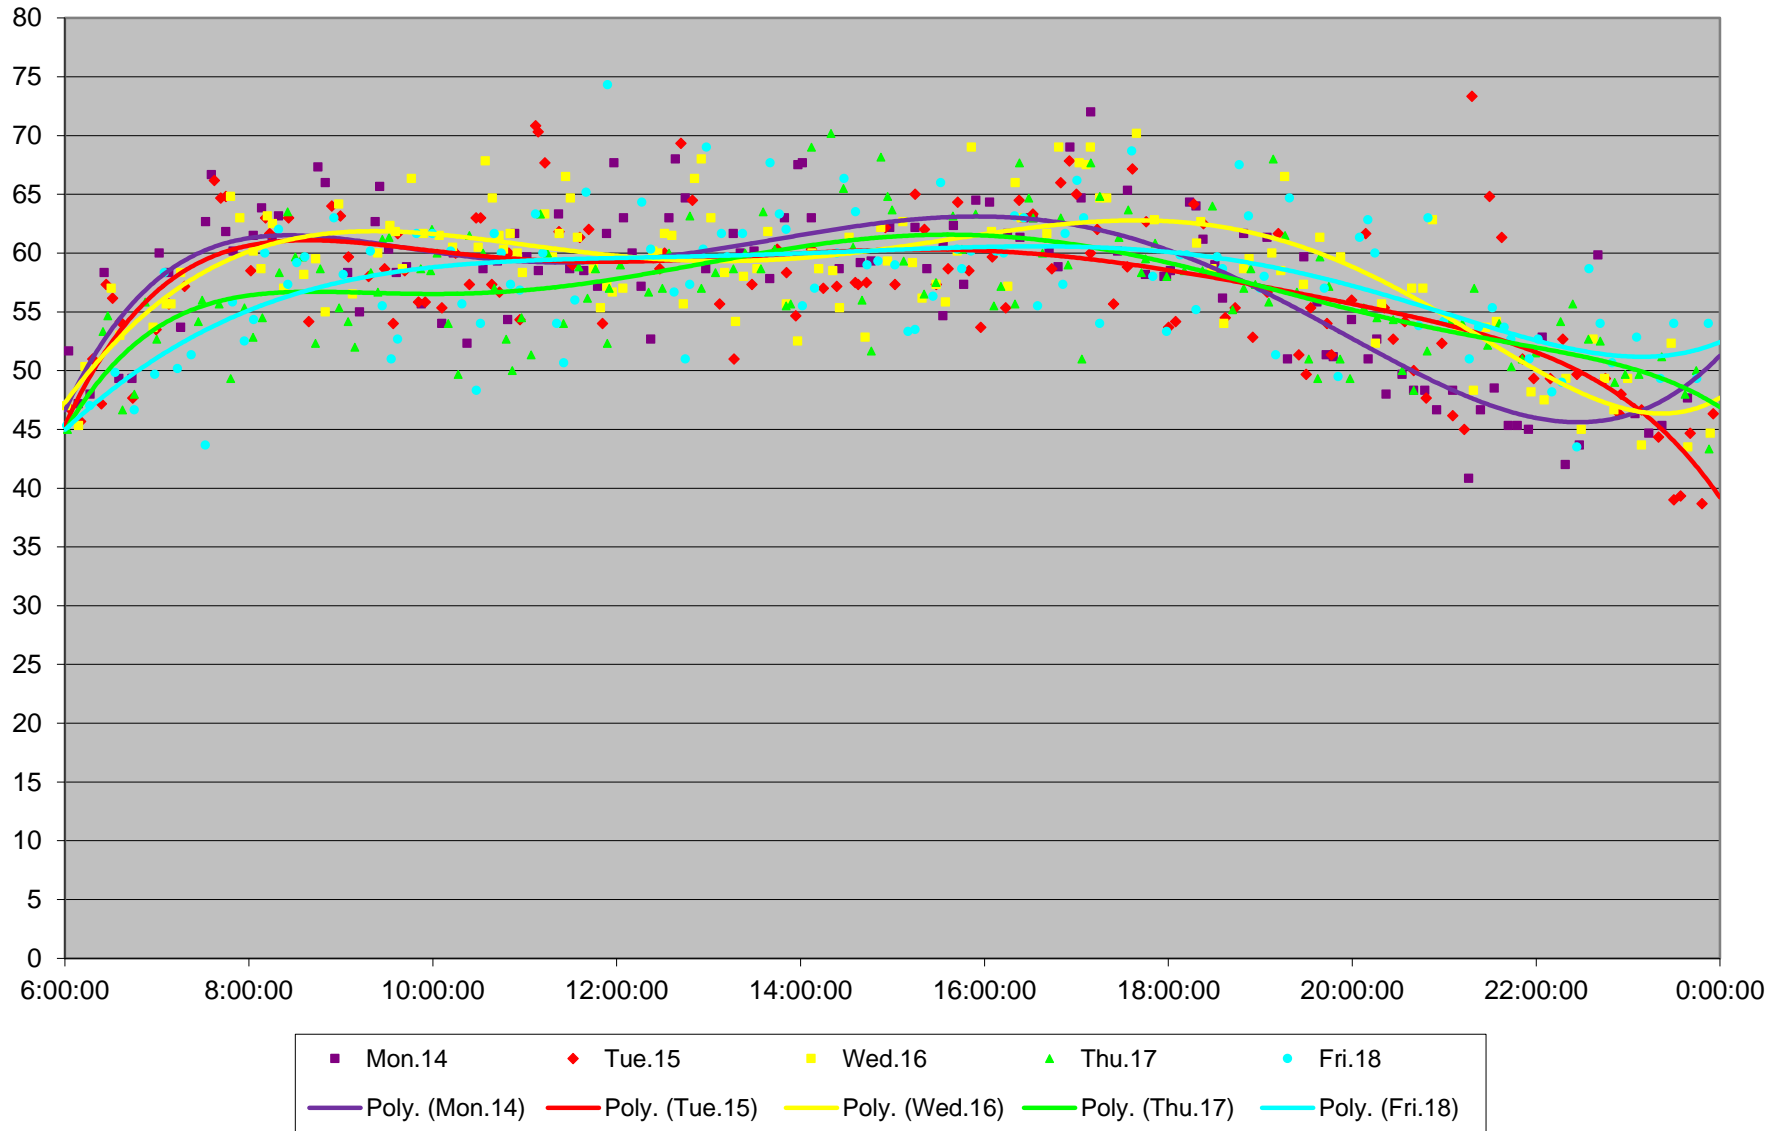

510 Spadina Round Trip From Harbord To Union Station December 2015