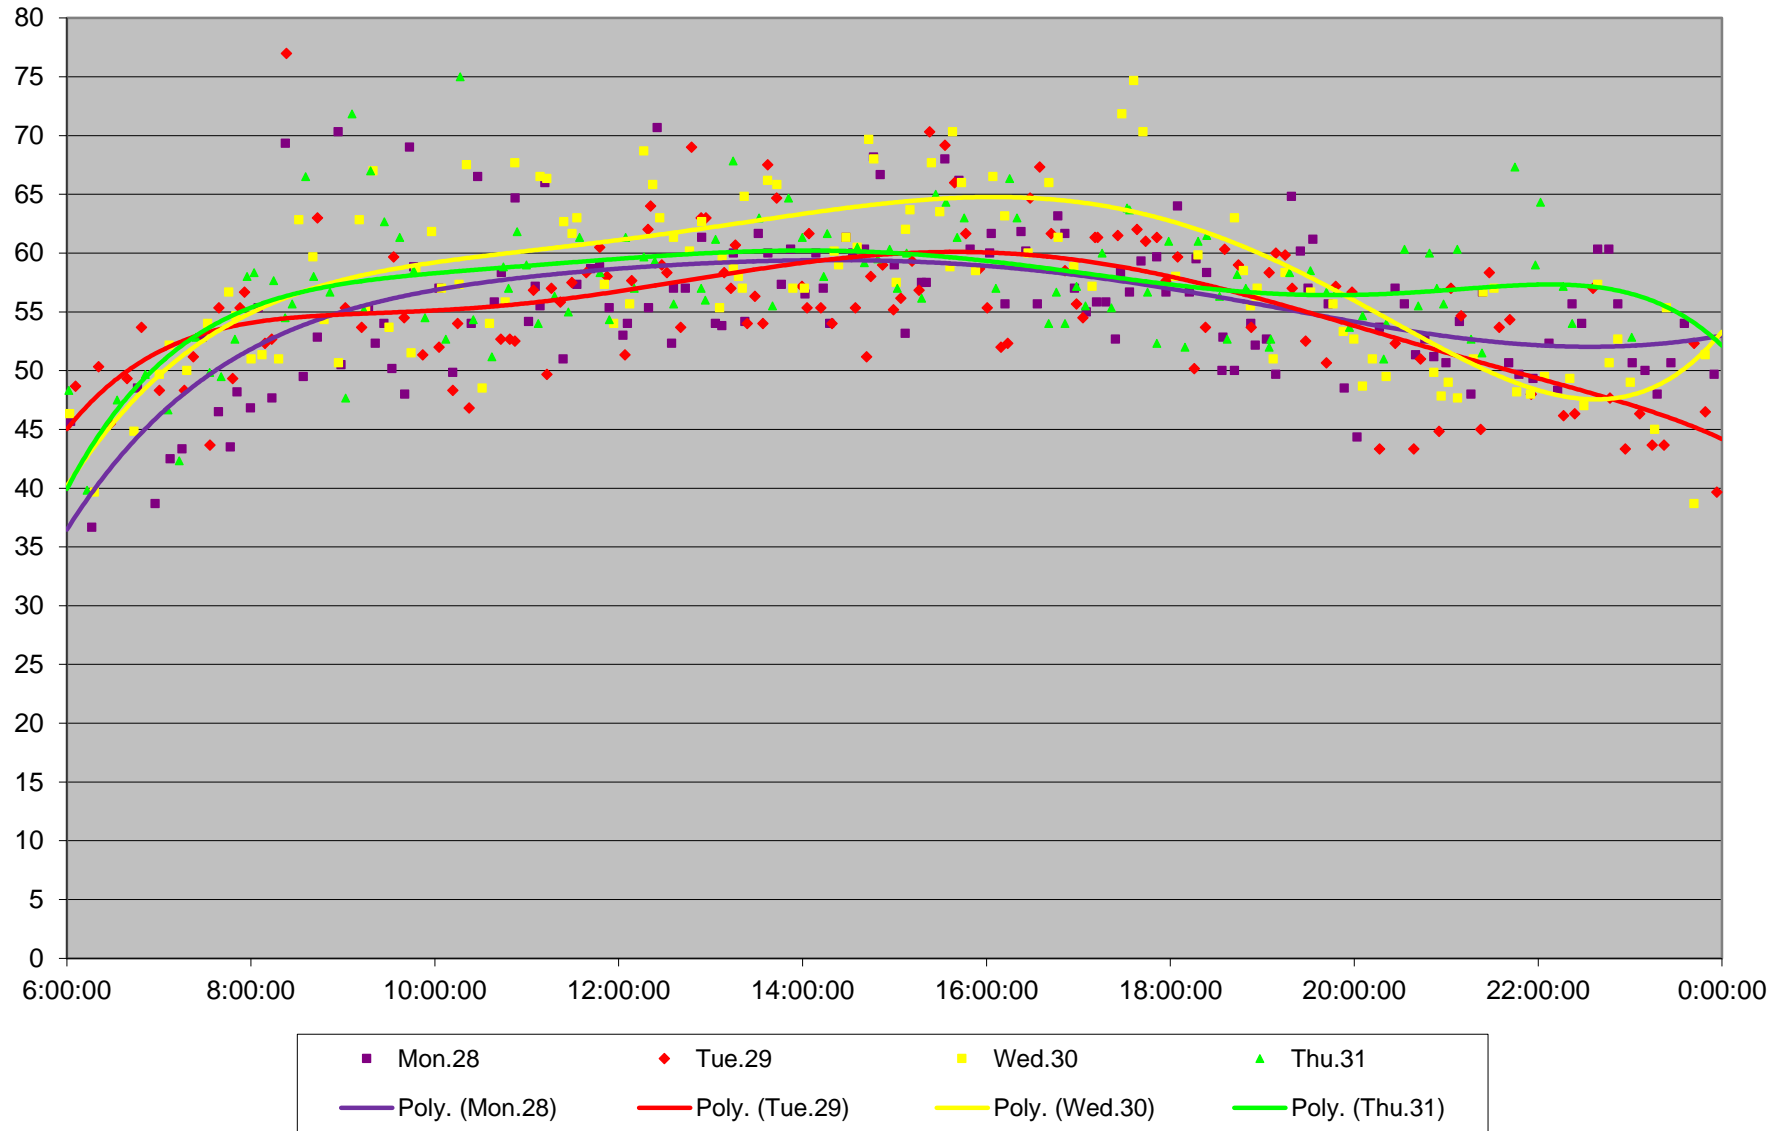

510 Spadina Round Trip From Harbord To Union Station December 2015