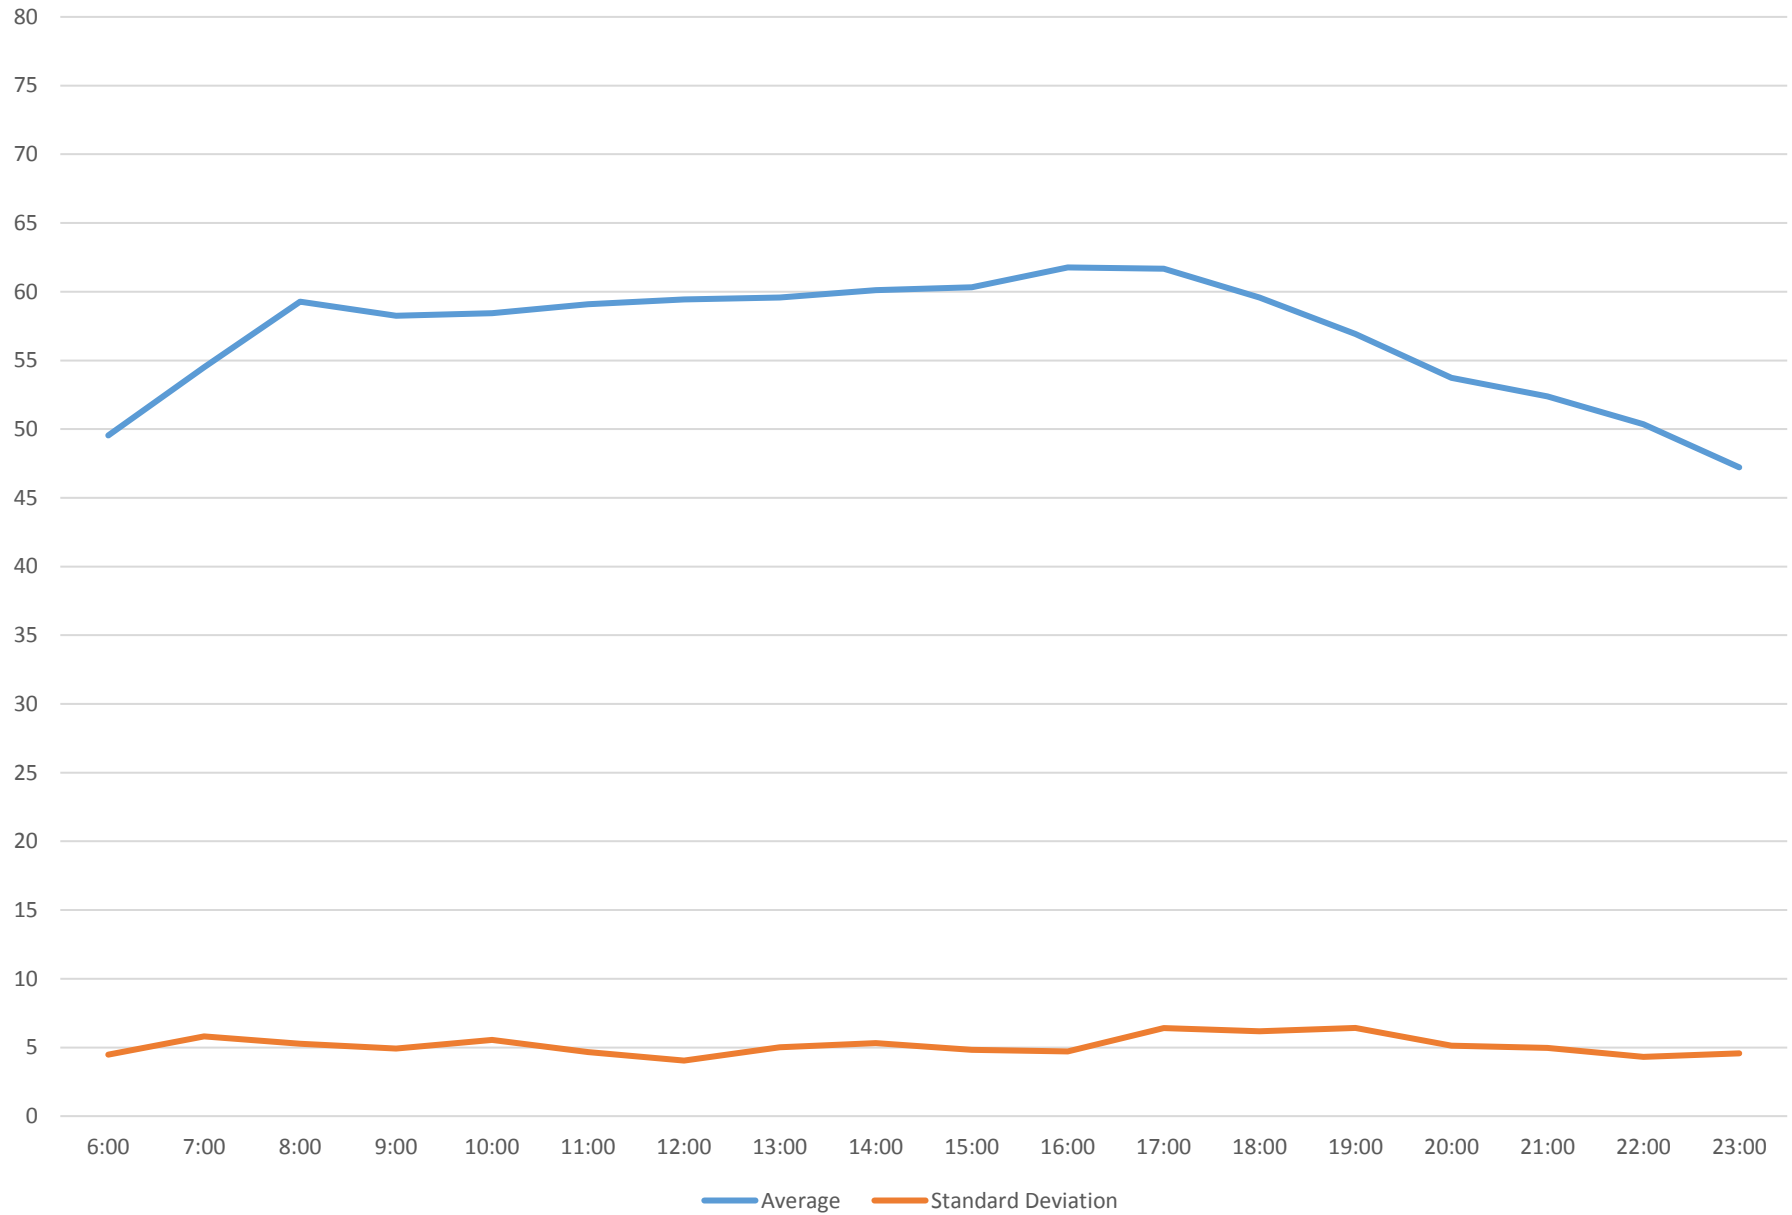

### 510 Spadina Round Trip From Harbord To Union Station December 2015

# 510 Spadina Round Trip From Harbord To Union Station December 2015

510 Spadina Round Trip From Harbord To Union Station December 2015 Weekday Statistics

510 Spadina Round Trip From Harbord To Union Station December 2015 Saturday Statistics