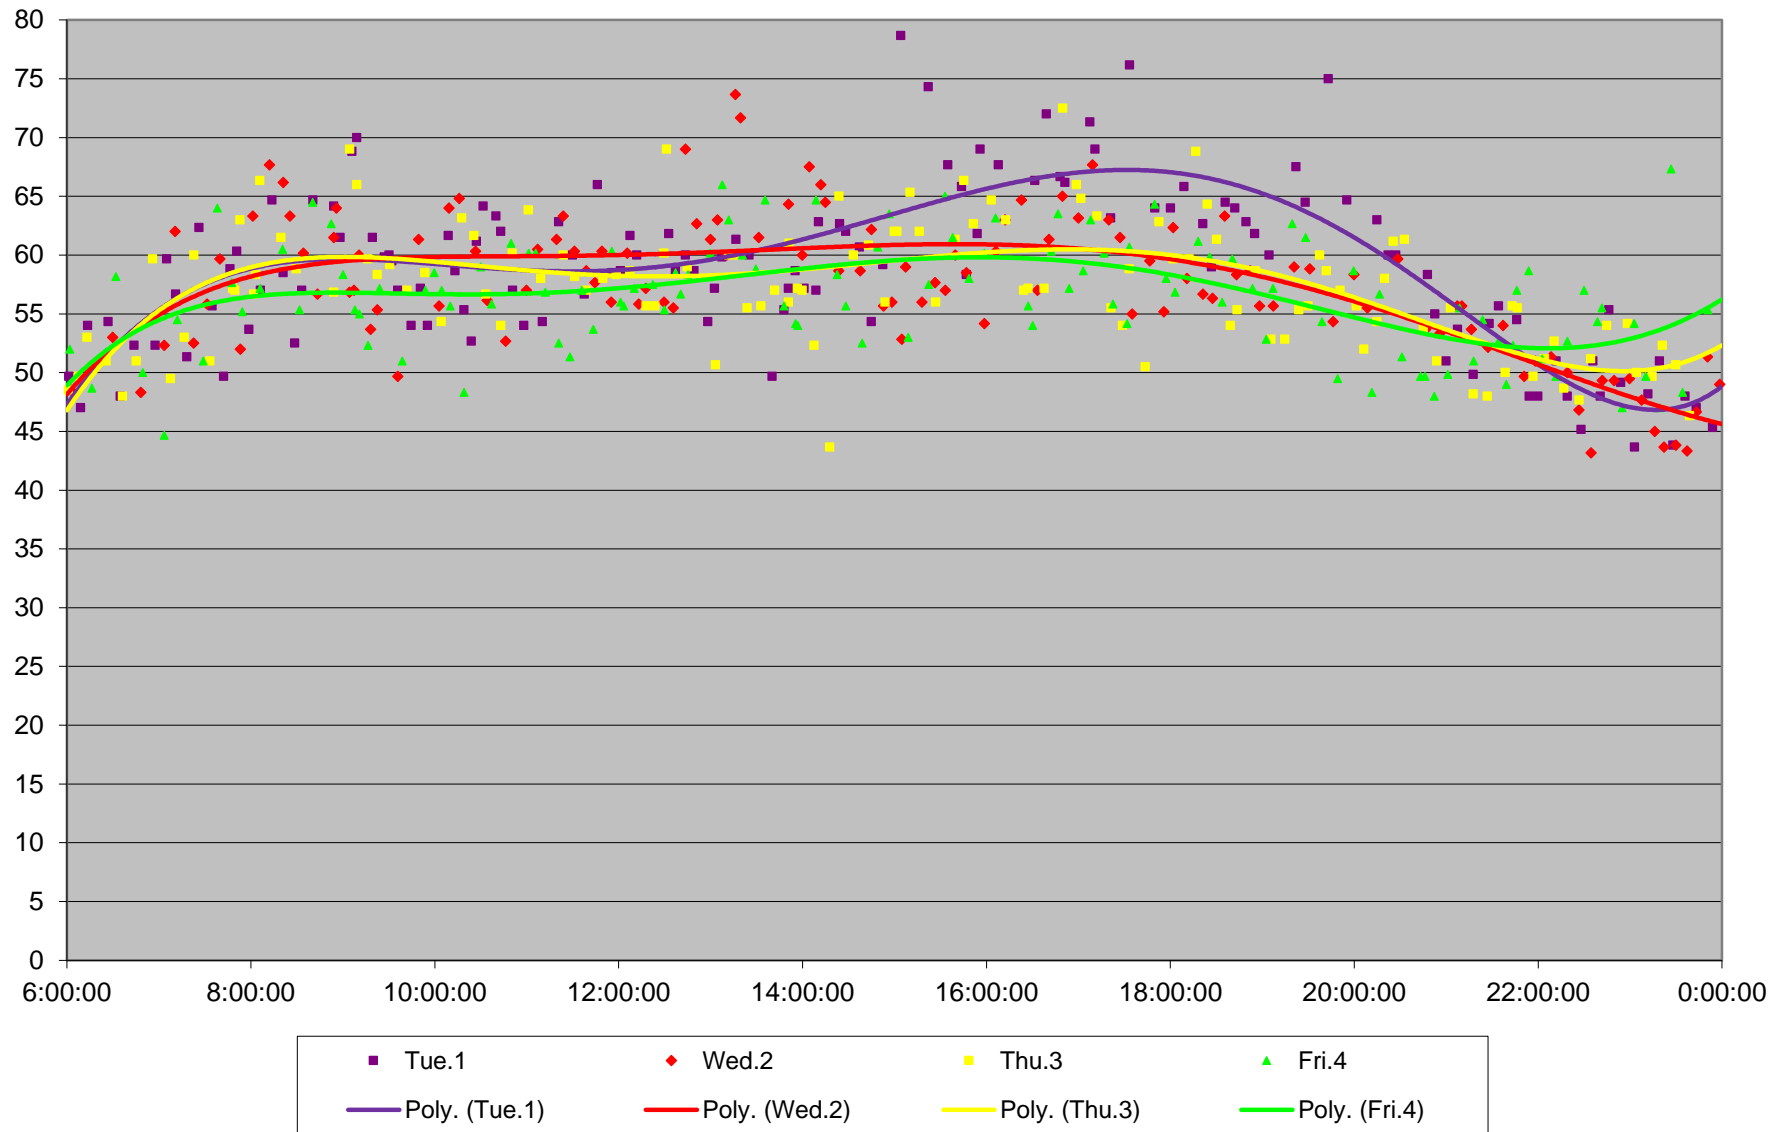

### 510 Spadina Round Trip From Harbord To Union Station December 2015