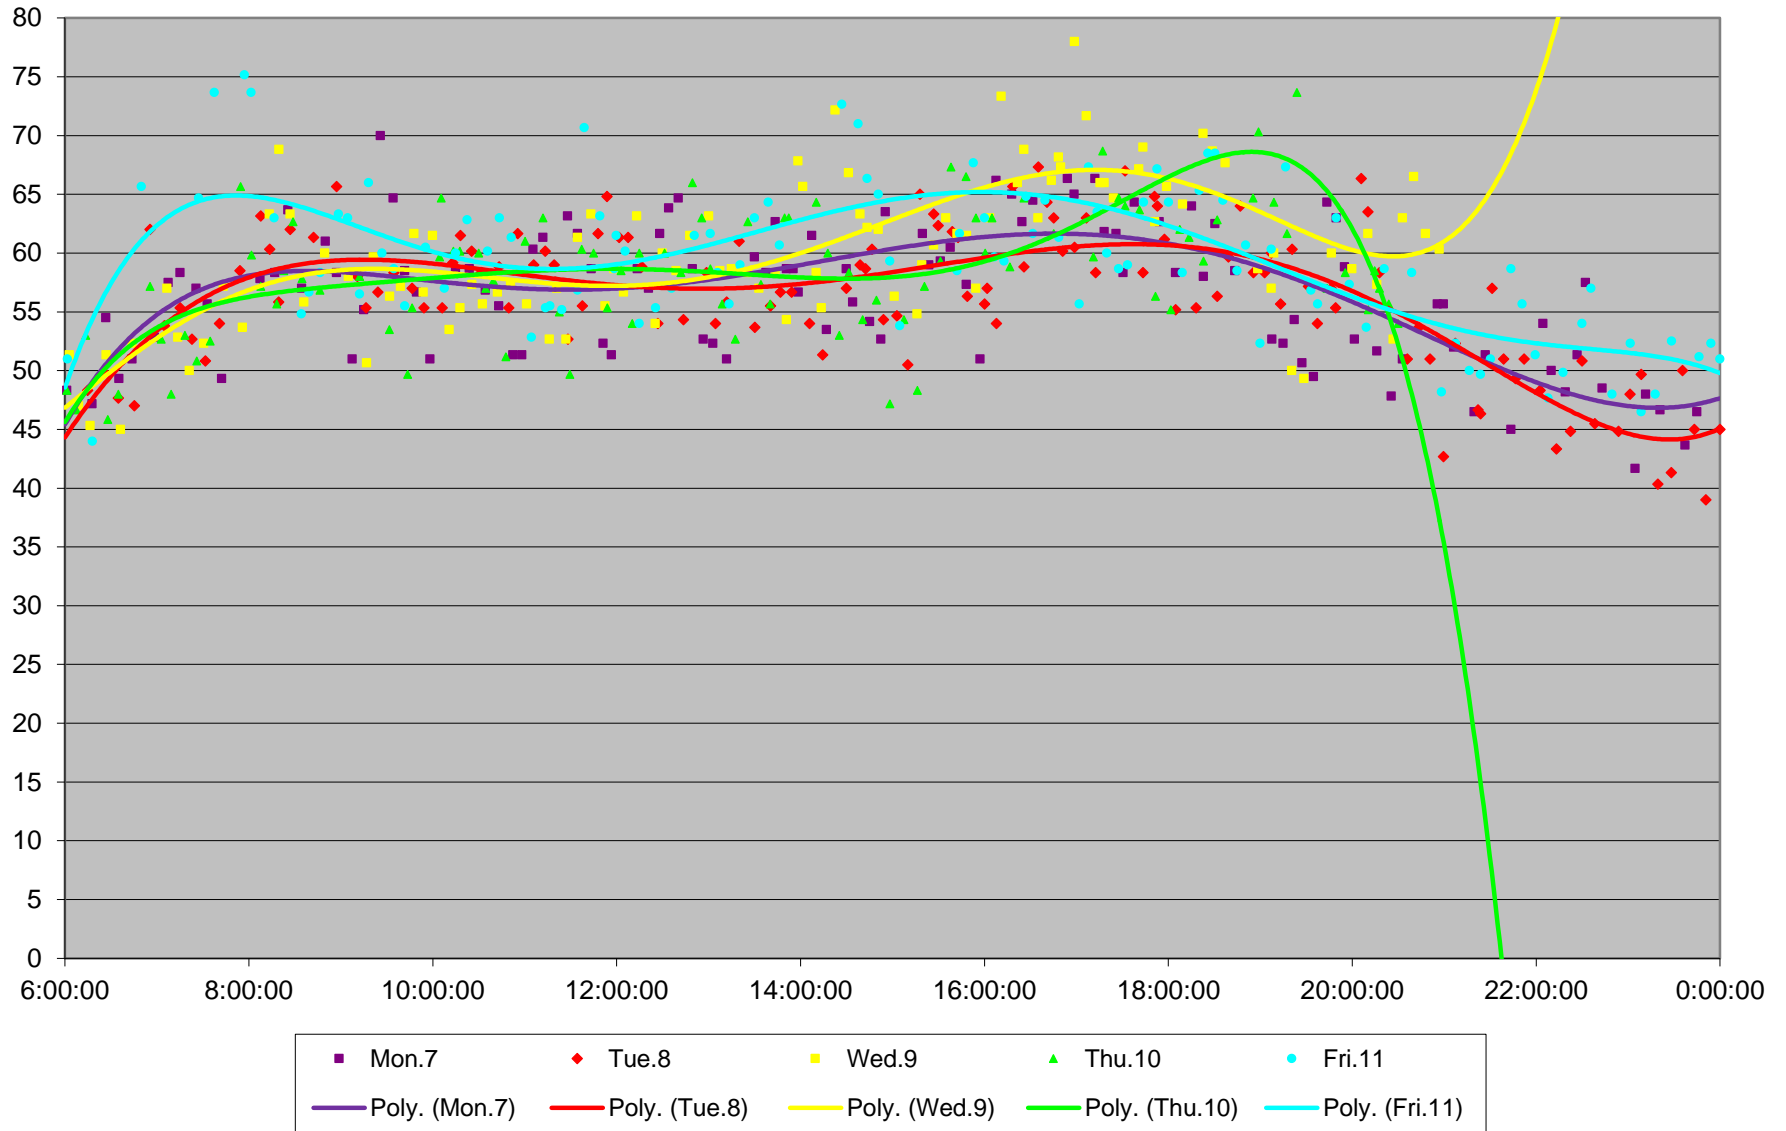

510 Spadina Round Trip From Harbord To Union Station December 2015