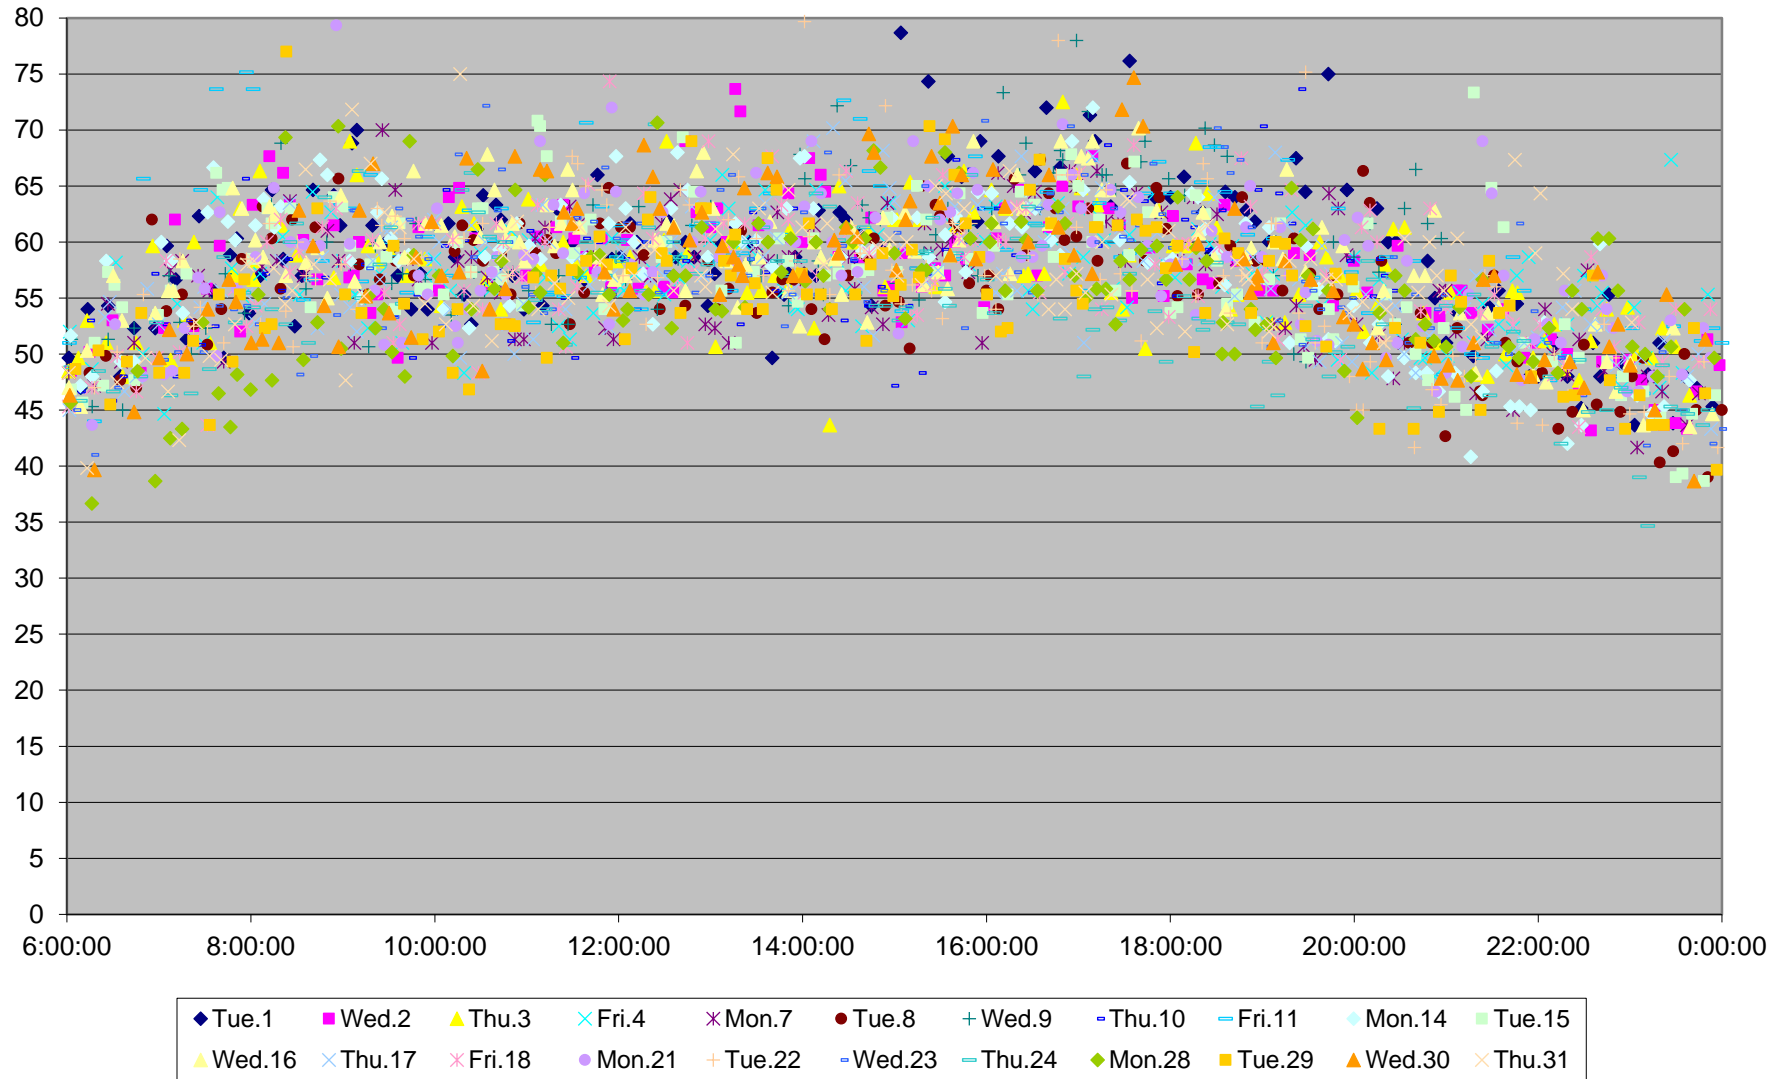

510 Spadina Round Trip From Harbord To Union Station December 2015