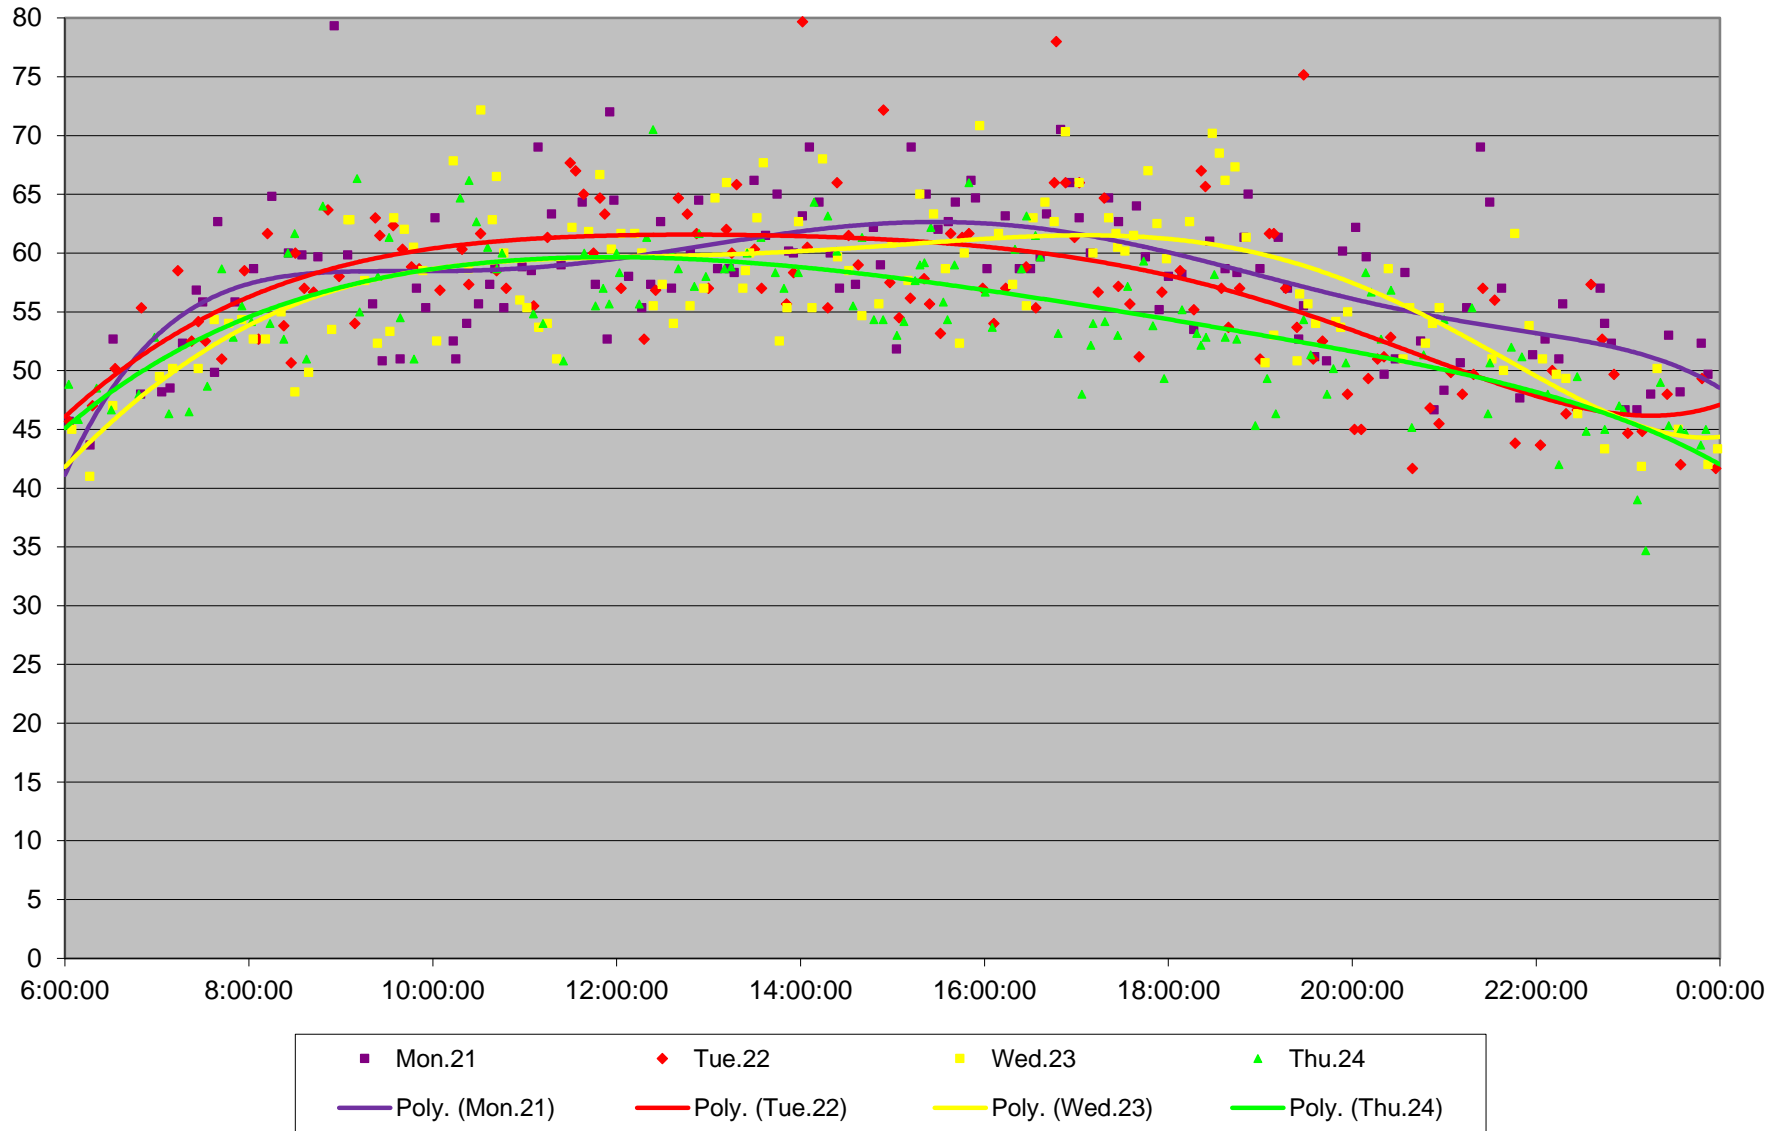

510 Spadina Round Trip From Harbord To Union Station December 2015