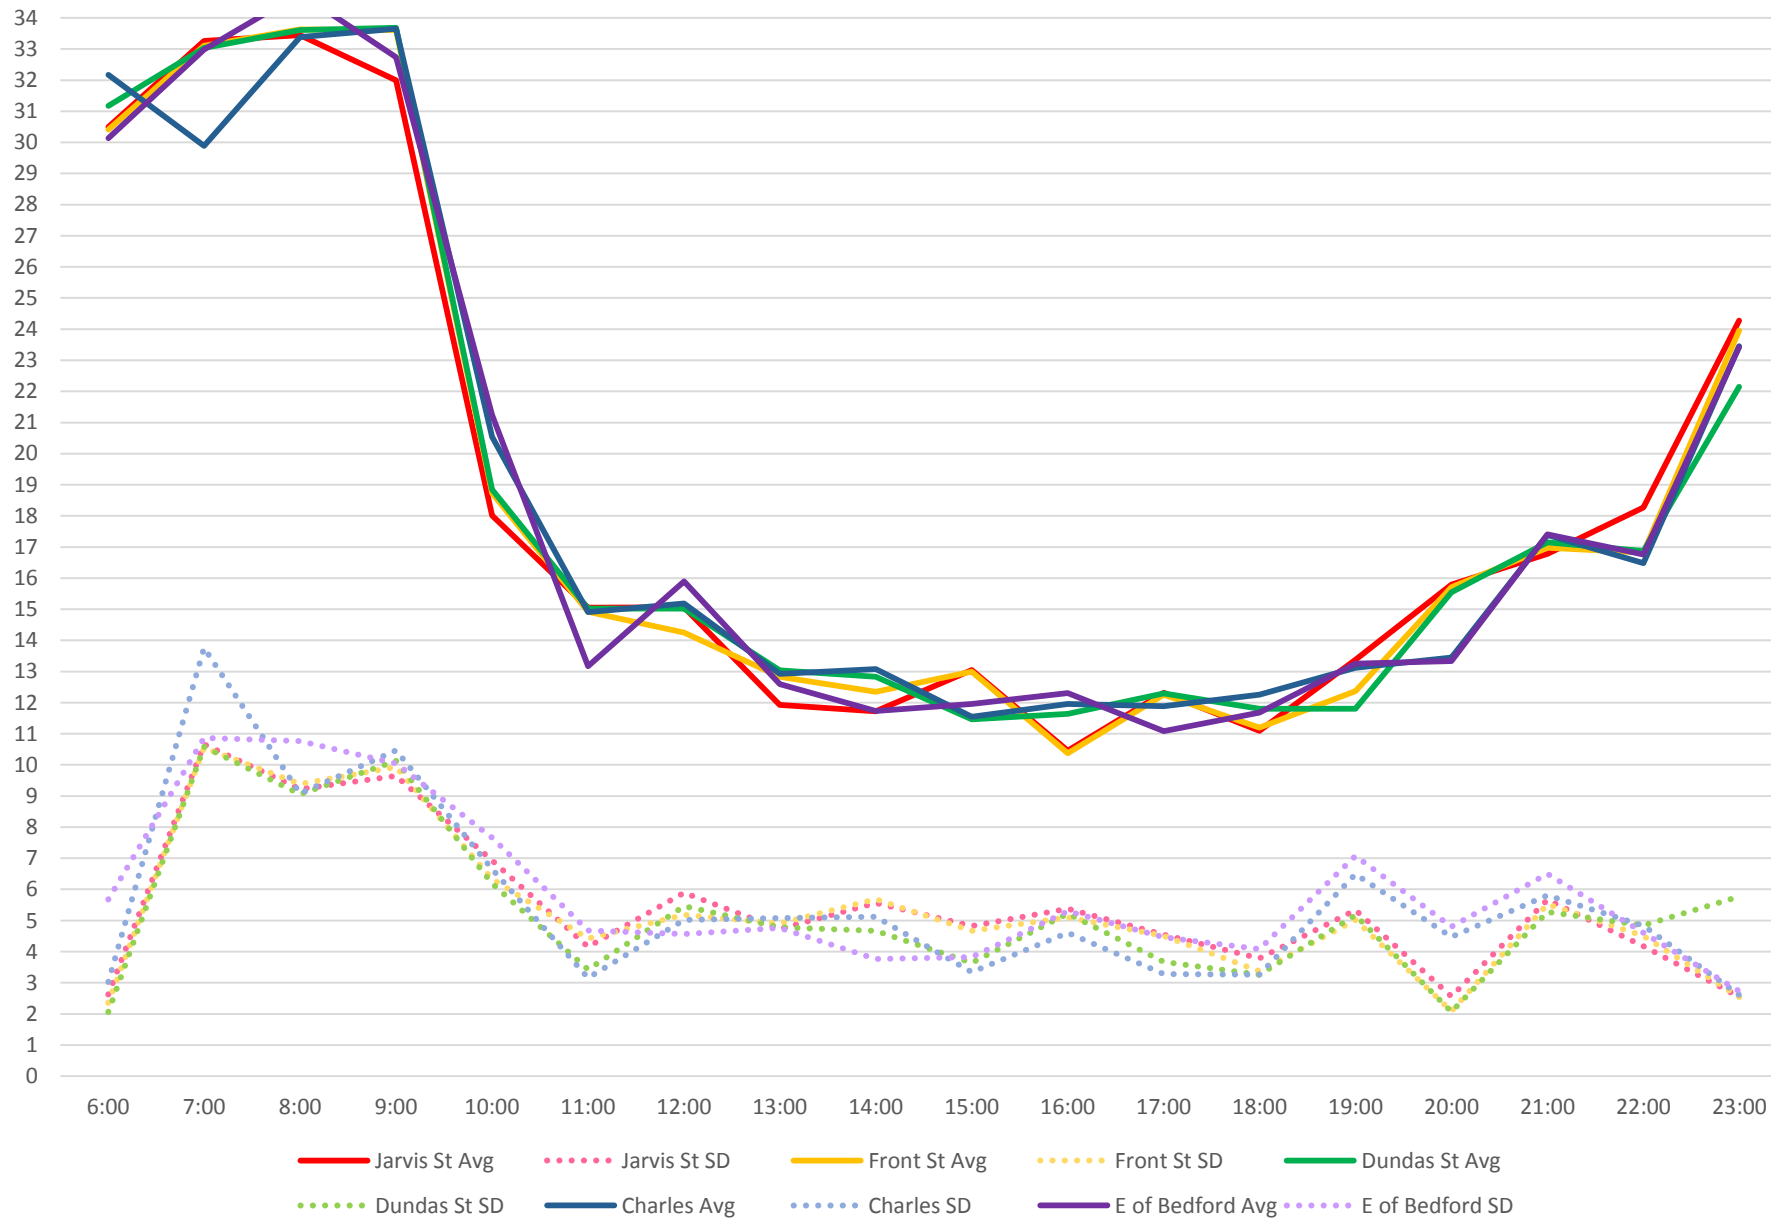

6 Bay Weekday Average Headways Northbound January 2016

— Jarvis St Avg ⋯ Jarvis St SD — Front St Avg ⋯ Front St SD — Dundas St Avg
⋯ Dundas St SD — Charles Avg ⋯ Charles SD — E of Bedford Avg ⋯ E of Bedford SD

6 Bay Weekday Average Headways Southbound January 2016

— Jarvis St Avg ⋯ Jarvis St SD — Front St Avg ⋯ Front St SD — Dundas St Avg
⋯ Dundas St SD — Charles Avg ⋯ Charles SD — E of Bedford Avg ⋯ E of Bedford SD

6 Bay Saturday Average Headways Northbound January 2016

6 Bay Saturday Average Headways Southbound January 2016

6 Bay Sunday Average Headways Northbound January 2016

6 Bay Sunday Average Headways Southbound January 2016

— Jarvis St Avg ••••• Jarvis St SD — Front St Avg ••••• Front St SD — Dundas St Avg
••••• Dundas St SD — Charles Avg ••••• Charles SD — E of Bedford Avg ••••• E of Bedford SD