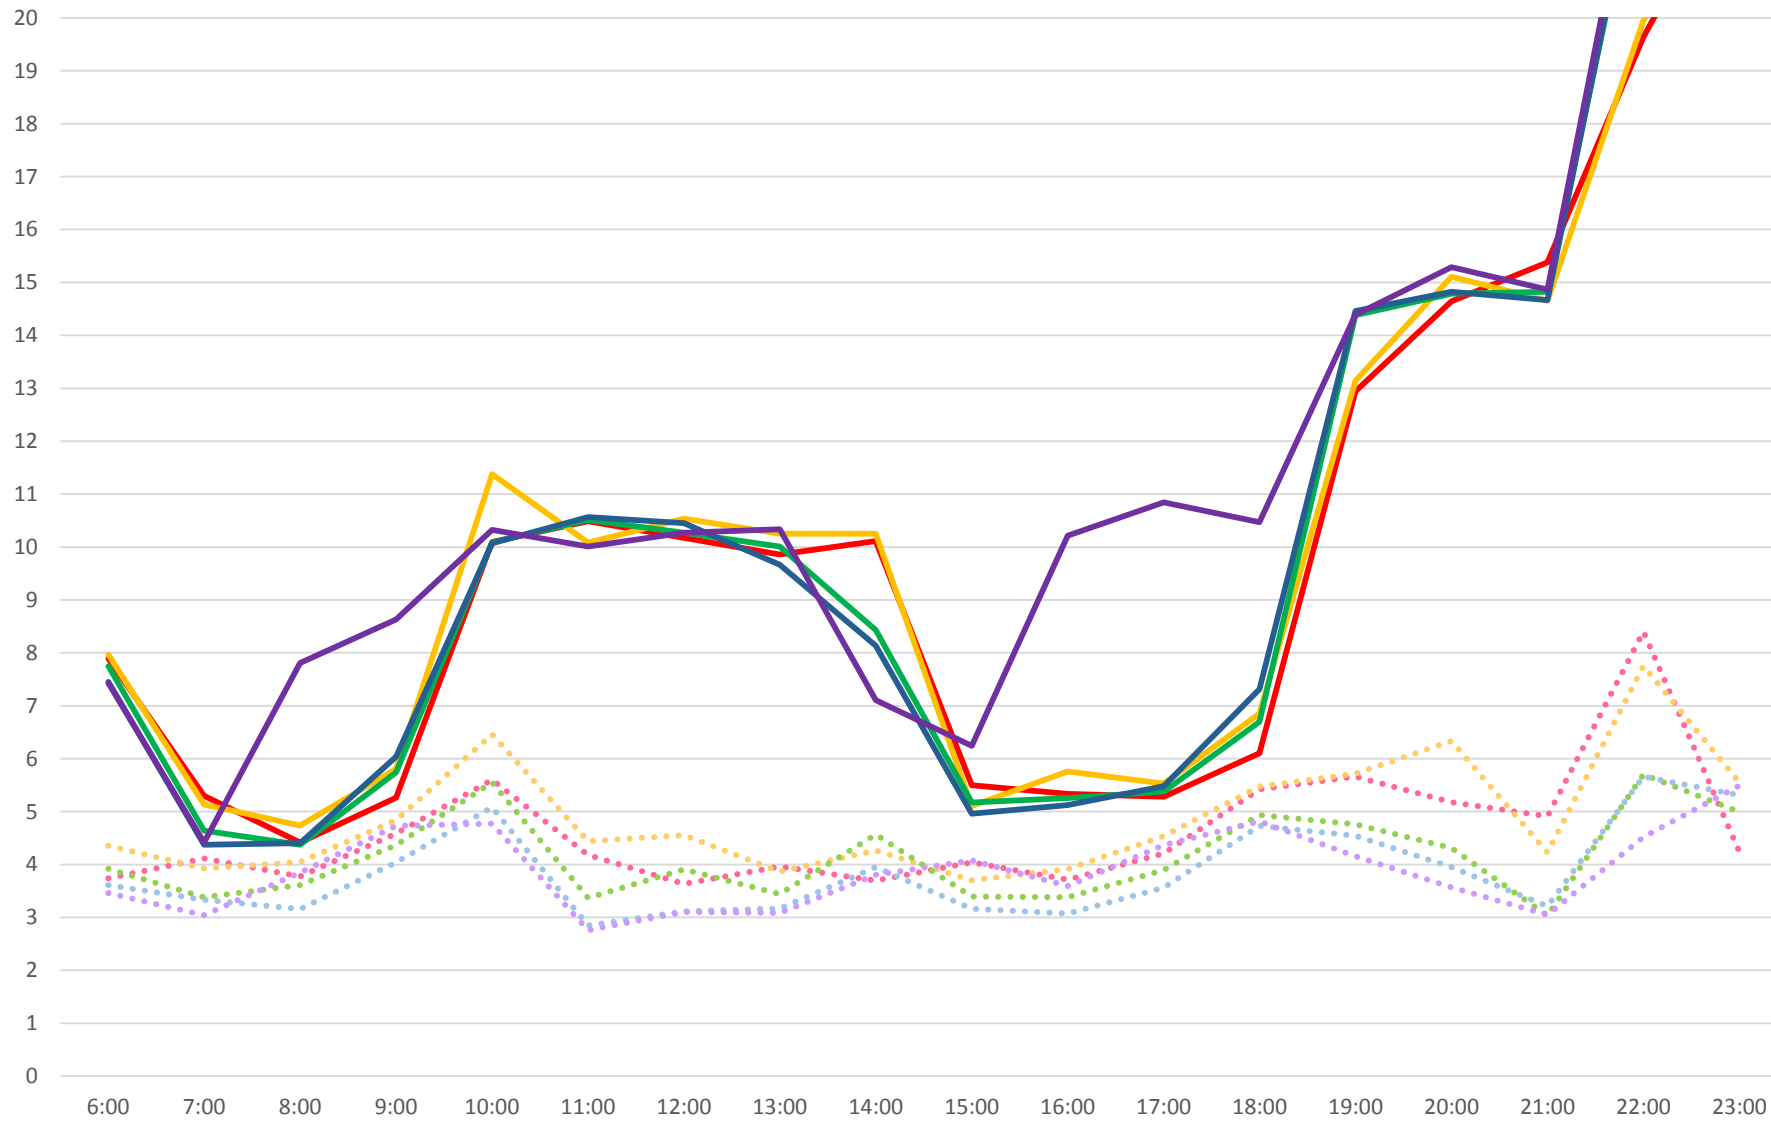

6 Bay Weekday Average Headways Northbound January 2016

— Jarvis St Avg ⋯ Jarvis St SD — Front St Avg ⋯ Front St SD — Dundas St Avg
⋯ Dundas St SD — Charles Avg ⋯ Charles SD — E of Bedford Avg ⋯ E of Bedford SD

6 Bay Weekday Average Headways Southbound January 2016

— Jarvis St Avg ⋯ Jarvis St SD — Front St Avg ⋯ Front St SD — Dundas St Avg
⋯ Dundas St SD — Charles Avg ⋯ Charles SD — E of Bedford Avg ⋯ E of Bedford SD

6 Bay Saturday Average Headways Northbound January 2016

6 Bay Saturday Average Headways Southbound January 2016

6 Bay Sunday Average Headways Northbound January 2016

6 Bay Sunday Average Headways Southbound January 2016

— Jarvis St Avg ••••• Jarvis St SD — Front St Avg ••••• Front St SD — Dundas St Avg
••••• Dundas St SD — Charles Avg ••••• Charles SD — E of Bedford Avg ••••• E of Bedford SD