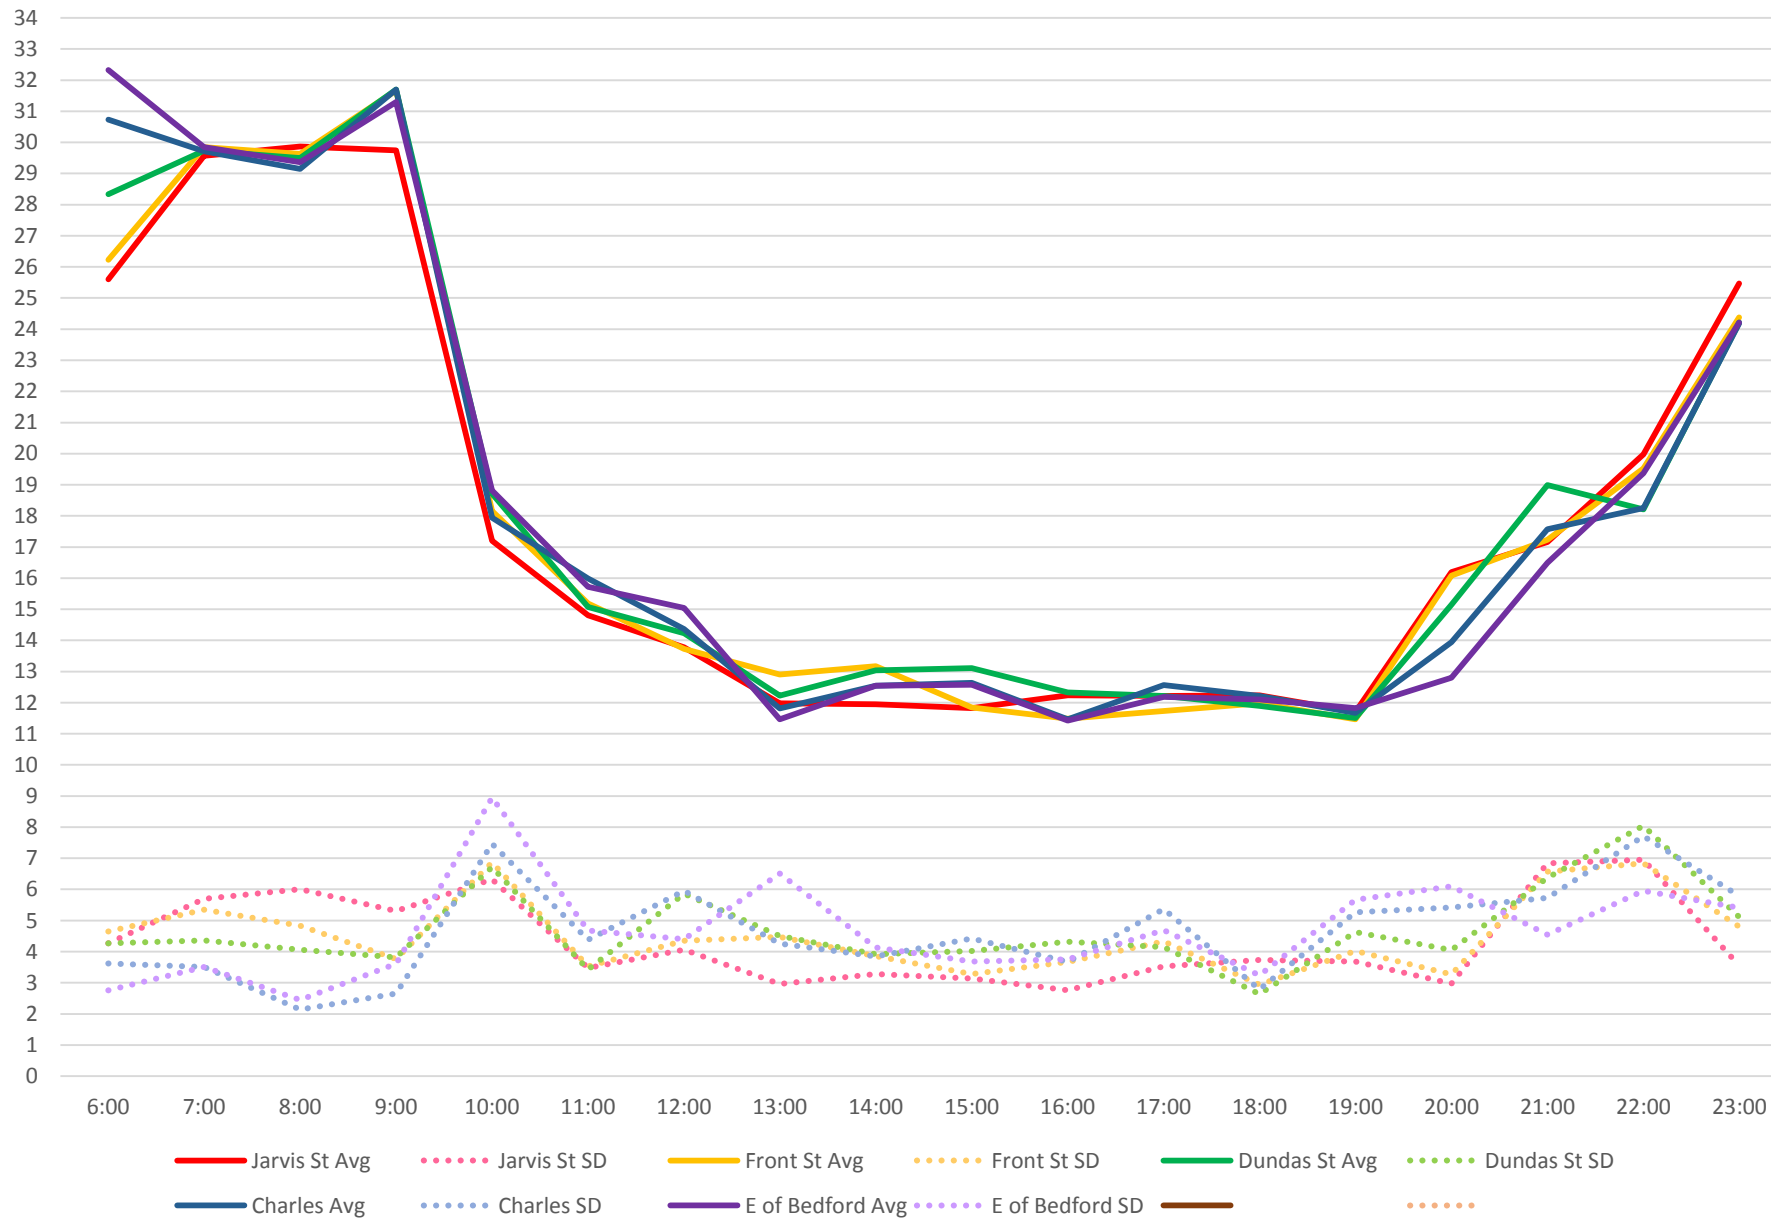

6 Bay Weekday Average Headways Northbound January 2016

— Jarvis St Avg ⋯ Jarvis St SD — Front St Avg ⋯ Front St SD — Dundas St Avg
⋯ Dundas St SD — Charles Avg ⋯ Charles SD — E of Bedford Avg ⋯ E of Bedford SD

6 Bay Weekday Average Headways Southbound January 2016

— Jarvis St Avg ⋯ Jarvis St SD — Front St Avg ⋯ Front St SD — Dundas St Avg
⋯ Dundas St SD — Charles Avg ⋯ Charles SD — E of Bedford Avg ⋯ E of Bedford SD

6 Bay Saturday Average Headways Northbound January 2016

6 Bay Saturday Average Headways Southbound January 2016

6 Bay Sunday Average Headways Northbound January 2016

6 Bay Sunday Average Headways Southbound January 2016

— Jarvis St Avg ••••• Jarvis St SD — Front St Avg ••••• Front St SD — Dundas St Avg
••••• Dundas St SD — Charles Avg ••••• Charles SD — E of Bedford Avg ••••• E of Bedford SD