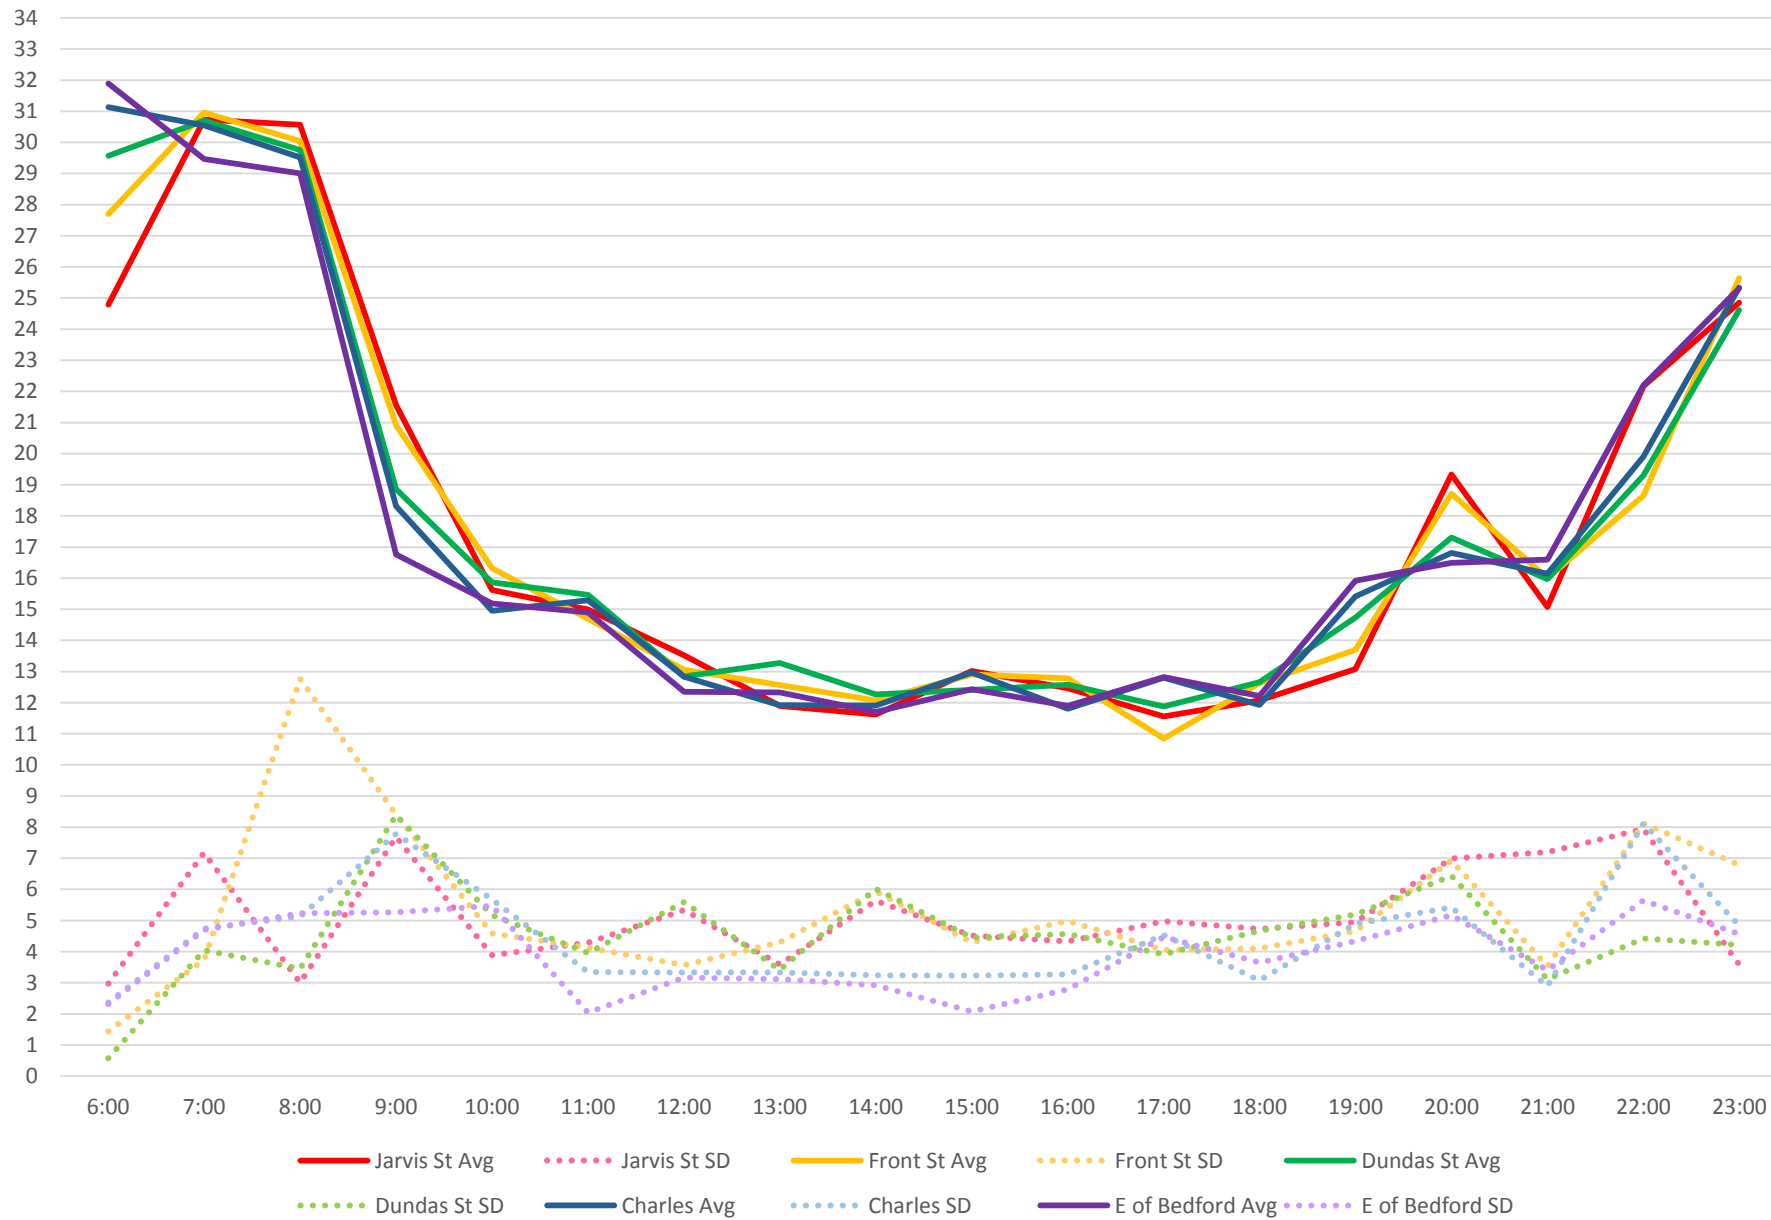

6 Bay Weekday Average Headways Northbound January 2016

— Jarvis St Avg ⋯ Jarvis St SD — Front St Avg ⋯ Front St SD — Dundas St Avg
⋯ Dundas St SD — Charles Avg ⋯ Charles SD — E of Bedford Avg ⋯ E of Bedford SD

6 Bay Weekday Average Headways Southbound January 2016

— Jarvis St Avg ⋯ Jarvis St SD — Front St Avg ⋯ Front St SD — Dundas St Avg
⋯ Dundas St SD — Charles Avg ⋯ Charles SD — E of Bedford Avg ⋯ E of Bedford SD

6 Bay Saturday Average Headways Northbound January 2016

6 Bay Saturday Average Headways Southbound January 2016

6 Bay Sunday Average Headways Northbound January 2016

6 Bay Sunday Average Headways Southbound January 2016

— Jarvis St Avg ••••• Jarvis St SD — Front St Avg ••••• Front St SD — Dundas St Avg
••••• Dundas St SD — Charles Avg ••••• Charles SD — E of Bedford Avg ••••• E of Bedford SD