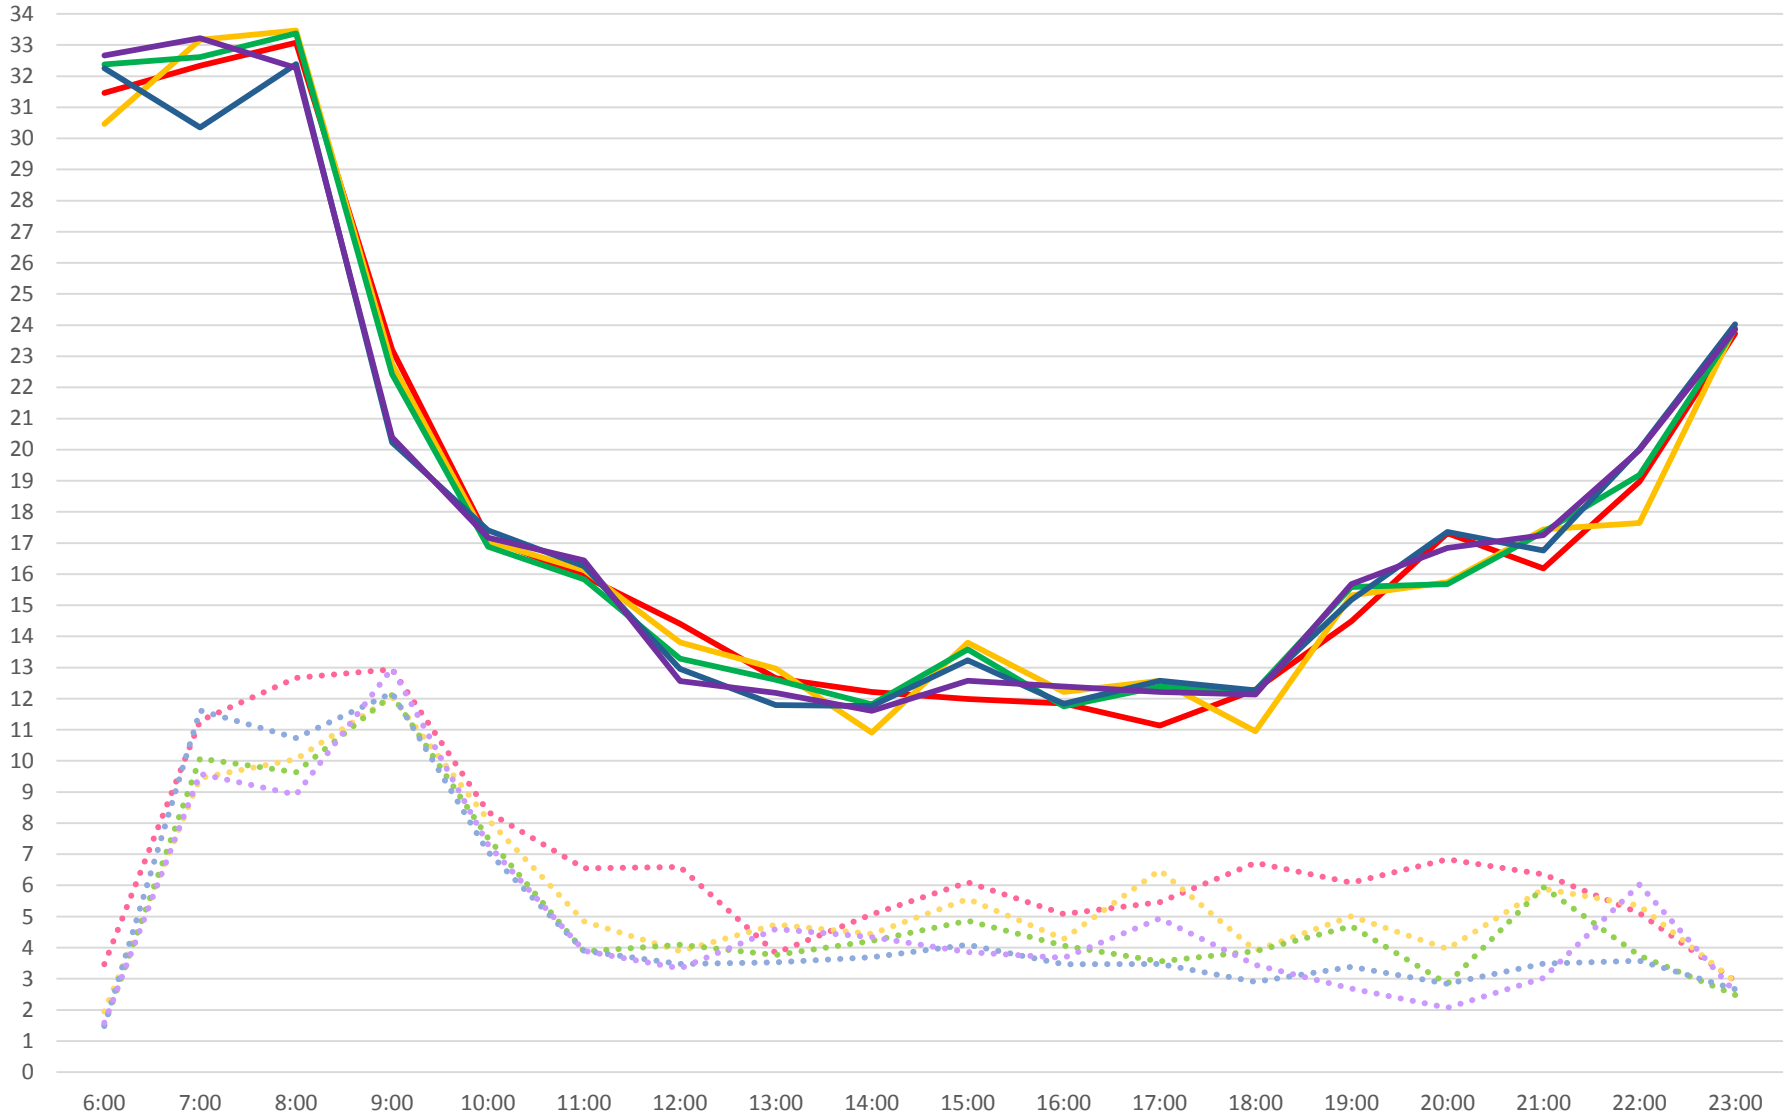

6 Bay Weekday Average Headways Northbound January 2016

— Jarvis St Avg ⋯ Jarvis St SD — Front St Avg ⋯ Front St SD — Dundas St Avg
⋯ Dundas St SD — Charles Avg ⋯ Charles SD — E of Bedford Avg ⋯ E of Bedford SD

6 Bay Weekday Average Headways Southbound January 2016

— Jarvis St Avg ⋯ Jarvis St SD — Front St Avg ⋯ Front St SD — Dundas St Avg
⋯ Dundas St SD — Charles Avg ⋯ Charles SD — E of Bedford Avg ⋯ E of Bedford SD

6 Bay Saturday Average Headways Northbound January 2016

6 Bay Saturday Average Headways Southbound January 2016

6 Bay Sunday Average Headways Northbound January 2016

6 Bay Sunday Average Headways Southbound January 2016

— Jarvis St Avg ••••• Jarvis St SD — Front St Avg ••••• Front St SD — Dundas St Avg
••••• Dundas St SD — Charles Avg ••••• Charles SD — E of Bedford Avg ••••• E of Bedford SD