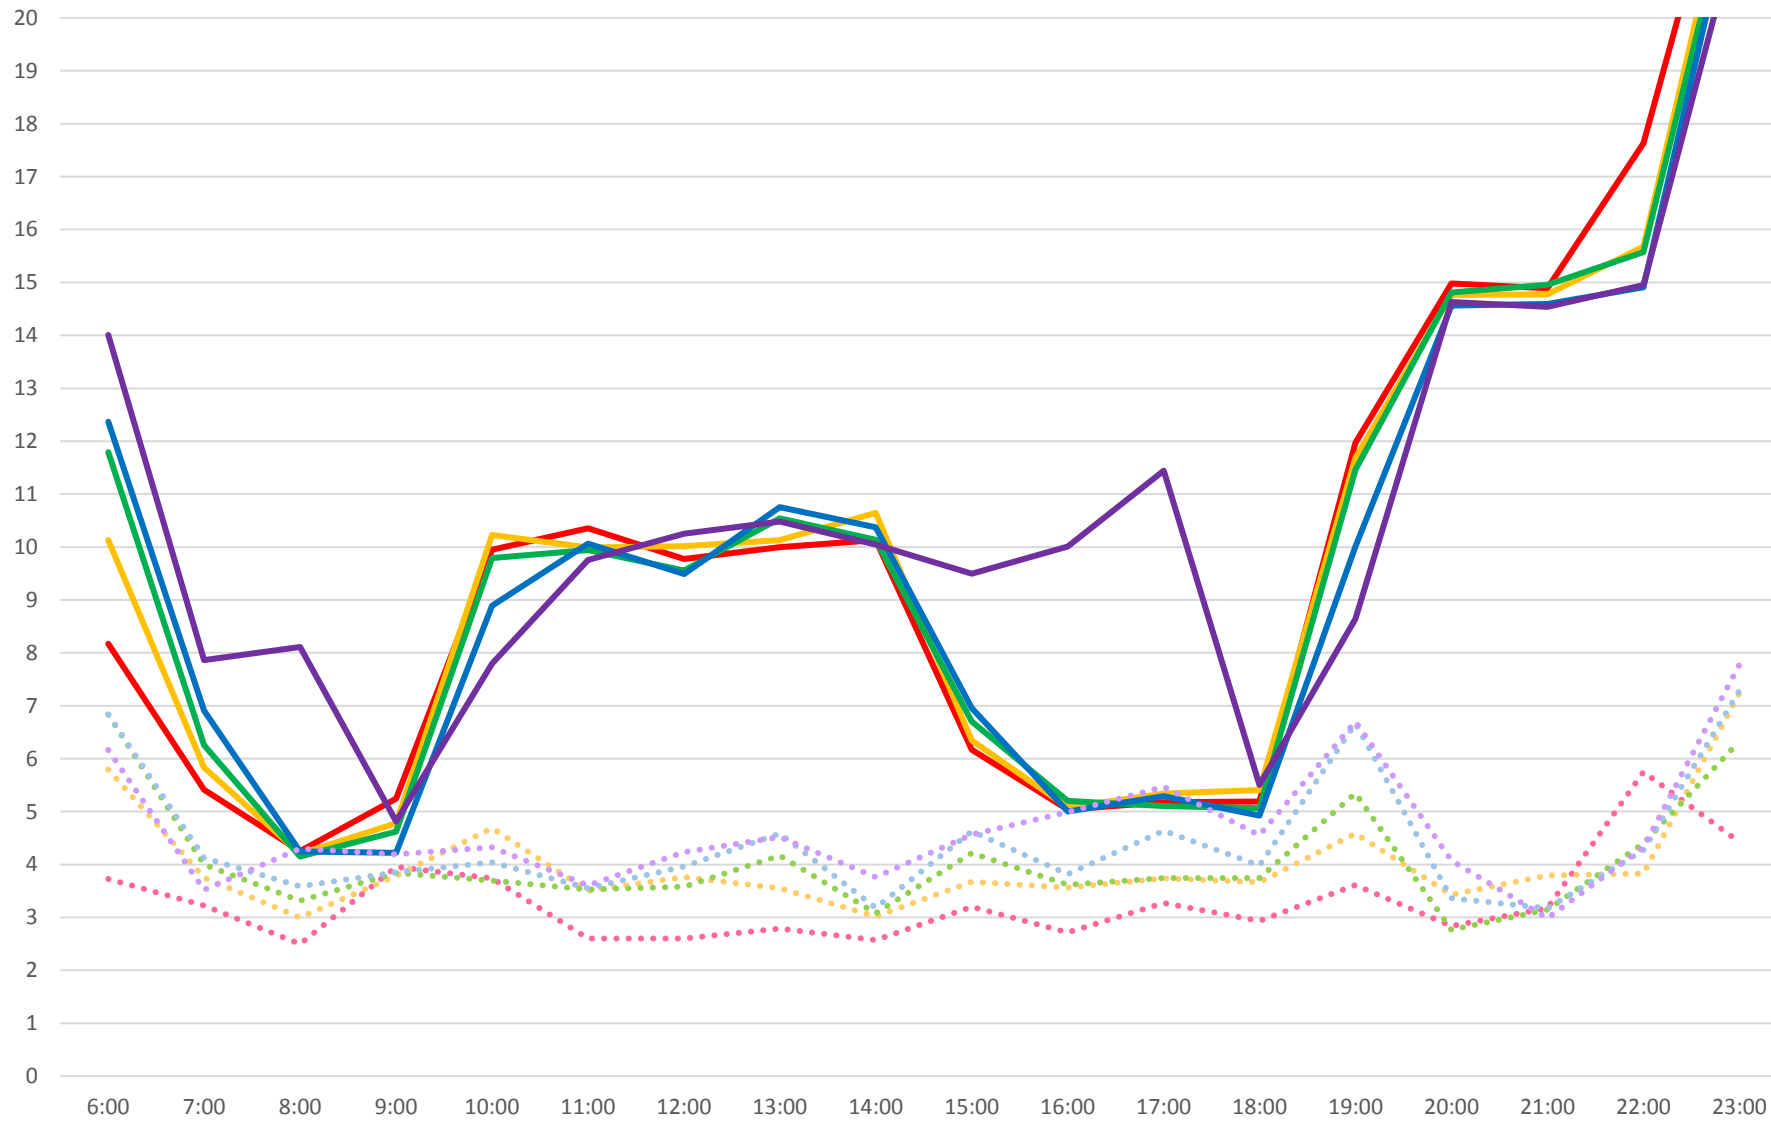

6 Bay Weekday Average Headways Northbound January 2016

— Jarvis St Avg ⋯ Jarvis St SD — Front St Avg ⋯ Front St SD — Dundas St Avg
⋯ Dundas St SD — Charles Avg ⋯ Charles SD — E of Bedford Avg ⋯ E of Bedford SD

6 Bay Weekday Average Headways Southbound January 2016

— Jarvis St Avg ⋯ Jarvis St SD — Front St Avg ⋯ Front St SD — Dundas St Avg
⋯ Dundas St SD — Charles Avg ⋯ Charles SD — E of Bedford Avg ⋯ E of Bedford SD

6 Bay Saturday Average Headways Northbound January 2016

6 Bay Saturday Average Headways Southbound January 2016

6 Bay Sunday Average Headways Northbound January 2016

6 Bay Sunday Average Headways Southbound January 2016

— Jarvis St Avg ••••• Jarvis St SD — Front St Avg ••••• Front St SD — Dundas St Avg
••••• Dundas St SD — Charles Avg ••••• Charles SD — E of Bedford Avg ••••• E of Bedford SD