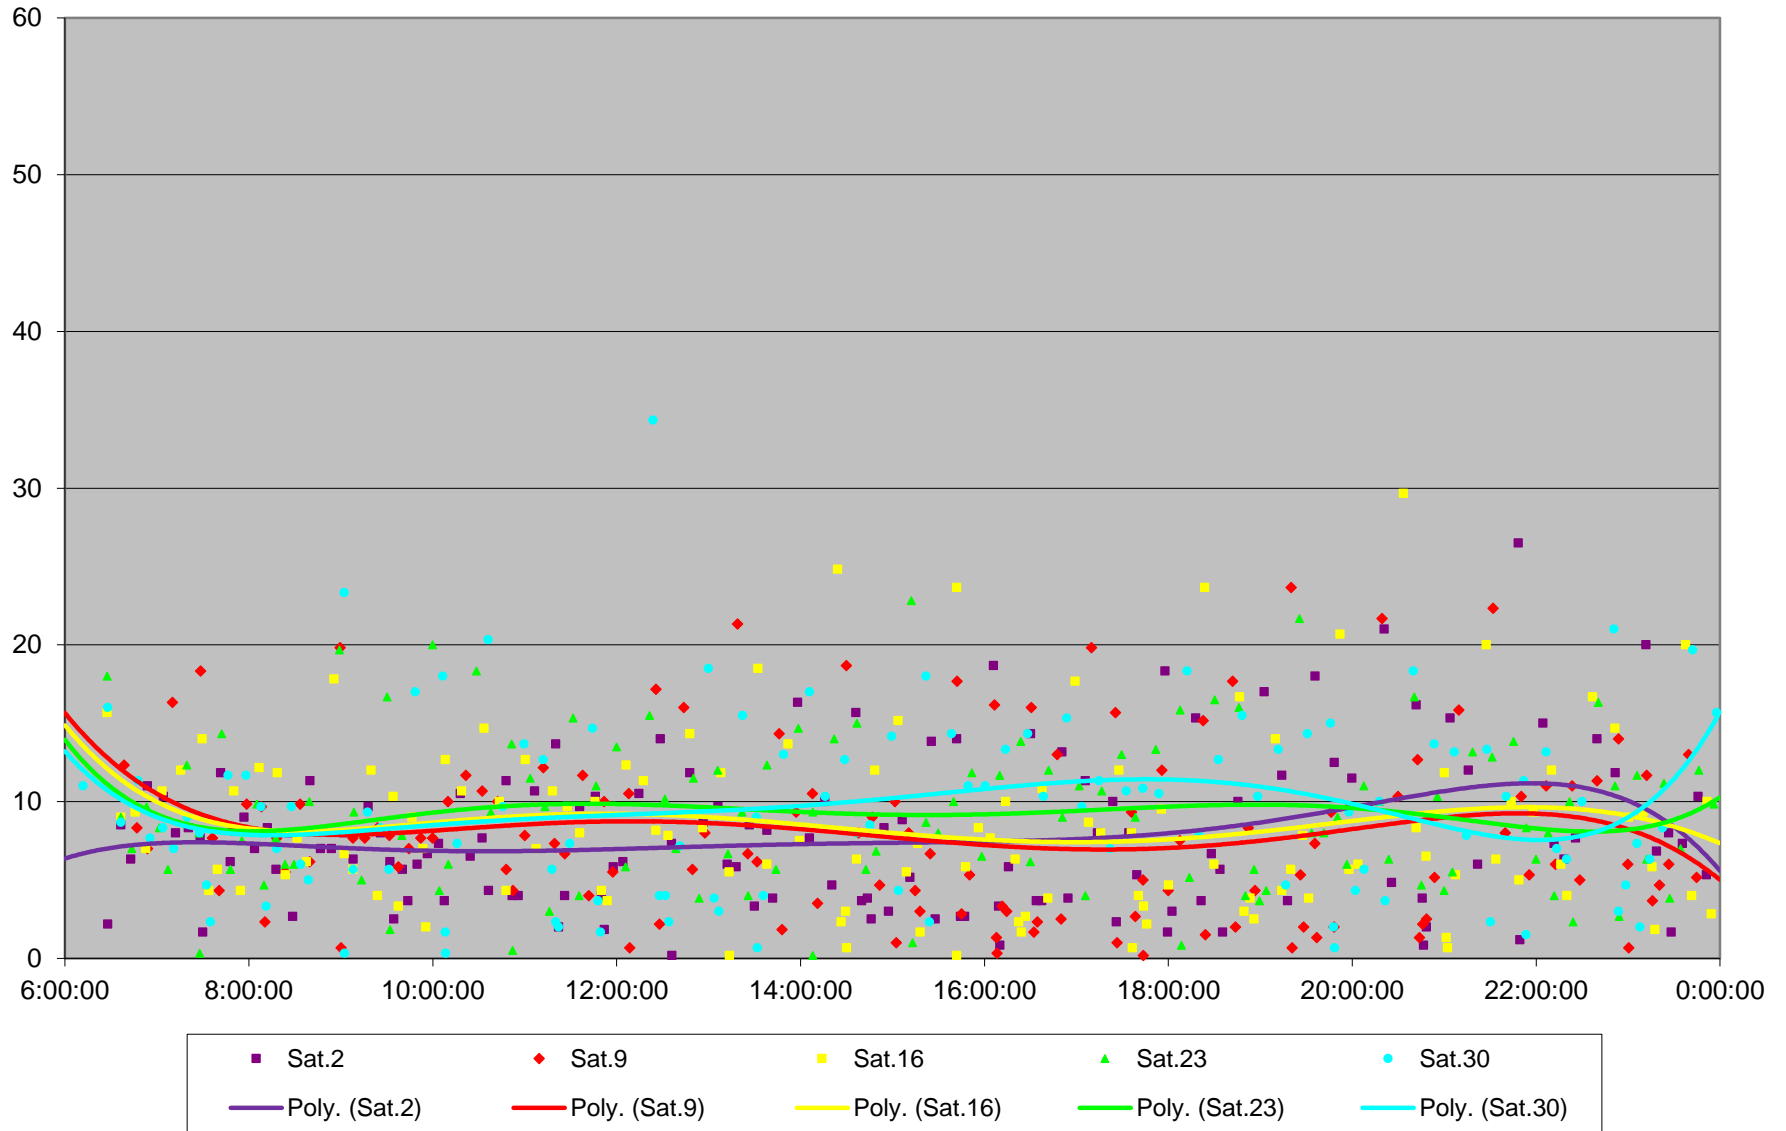

510 Spadina Headways at York Westbound January 2016

510 Spadina Headways at York Westbound January 2016

510 Spadina Headways at York Westbound January 2016

510 Spadina Headways at York Westbound January 2016

510 Spadina Headways at York Westbound January 2016

510 Spadina Headways at York Westbound January 2016

510 Spadina Headways at York Westbound January 2016

510 Spadina Headways at York Westbound January 2016 Weekday Statistics

510 Spadina Headways at York Westbound January 2016 Saturday Statistics

510 Spadina Headways at York Westbound January 2016 Sunday Statistics