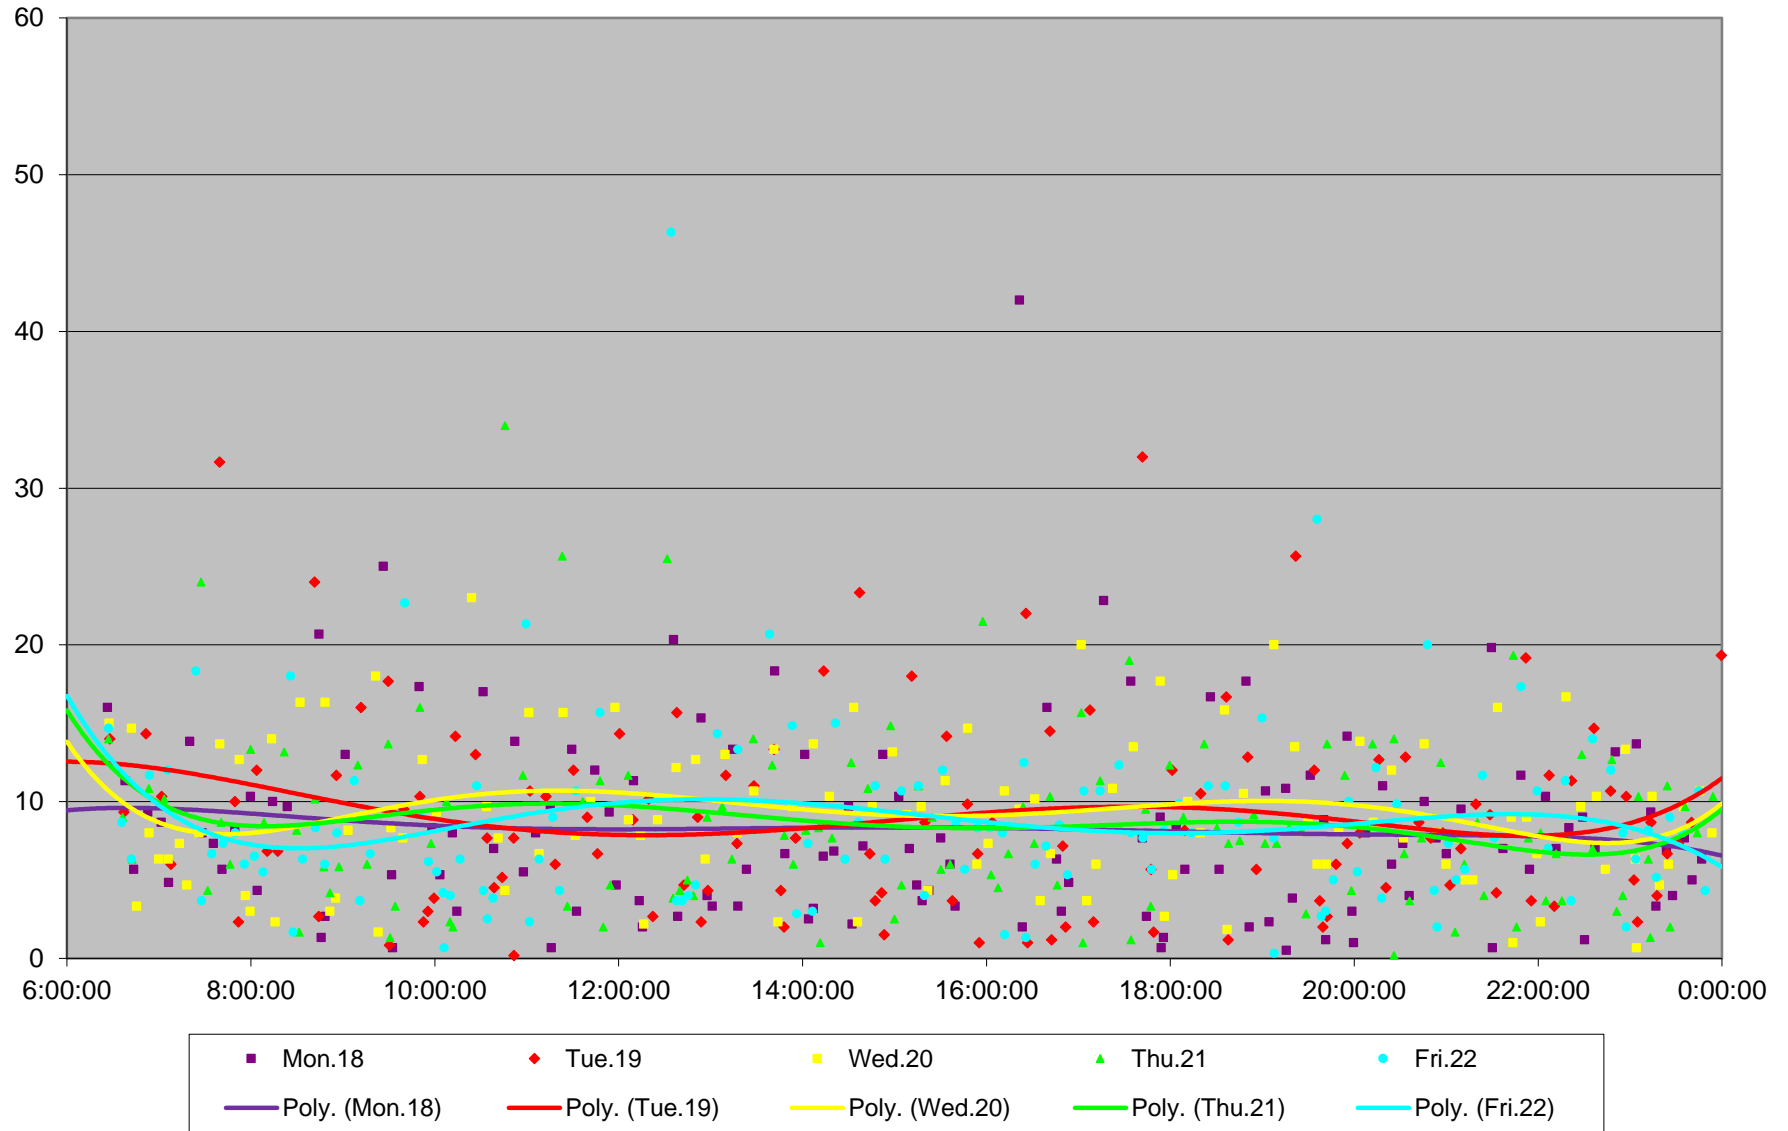

510 Spadina Headways at York Westbound January 2016

510 Spadina Headways at York Westbound January 2016

510 Spadina Headways at York Westbound January 2016

510 Spadina Headways at York Westbound January 2016

510 Spadina Headways at York Westbound January 2016

510 Spadina Headways at York Westbound January 2016

510 Spadina Headways at York Westbound January 2016

510 Spadina Headways at York Westbound January 2016 Weekday Statistics

510 Spadina Headways at York Westbound January 2016 Saturday Statistics

510 Spadina Headways at York Westbound January 2016 Sunday Statistics