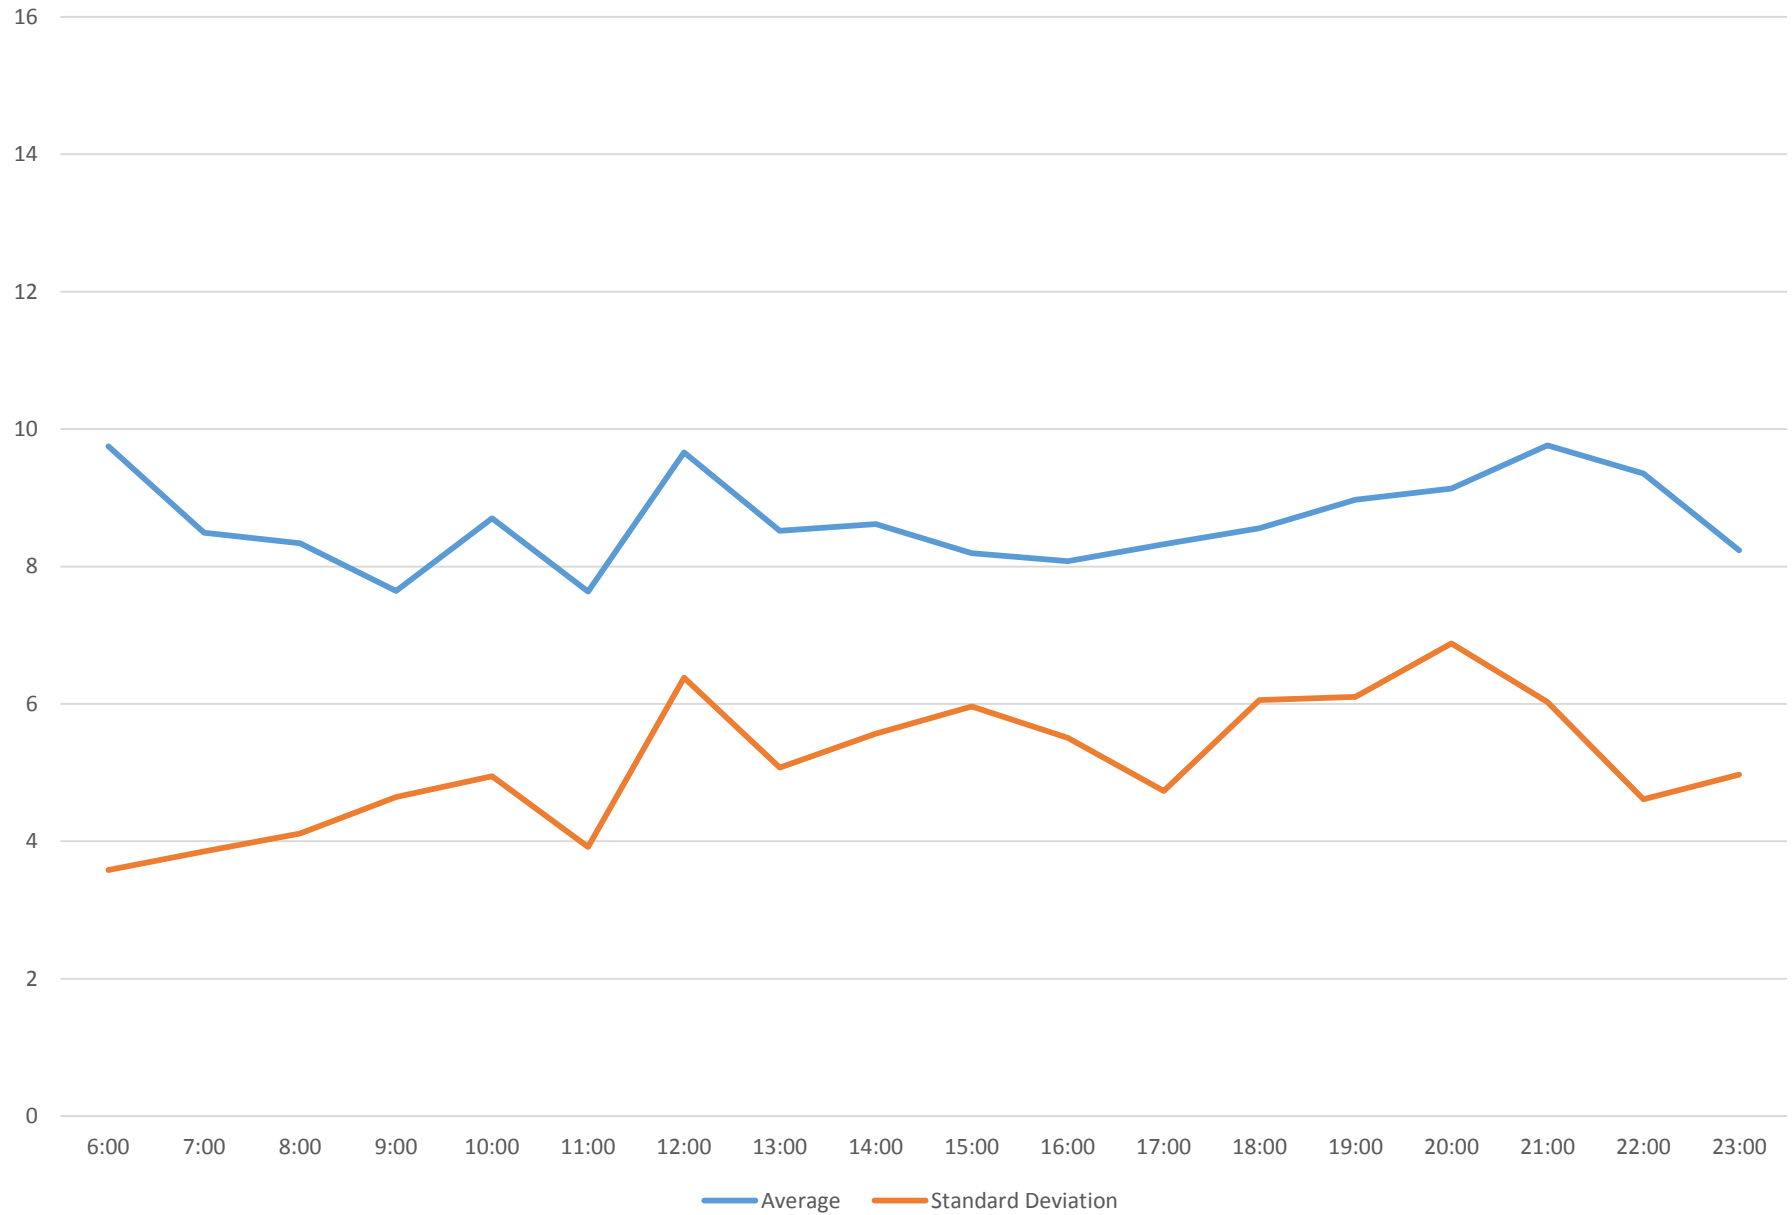

510 Spadina Headways at York Westbound January 2016

510 Spadina Headways at York Westbound January 2016

510 Spadina Headways at York Westbound January 2016

510 Spadina Headways at York Westbound January 2016 Weekday Statistics

510 Spadina Headways at York Westbound January 2016 Saturday Statistics

510 Spadina Headways at York Westbound January 2016 Sunday Statistics