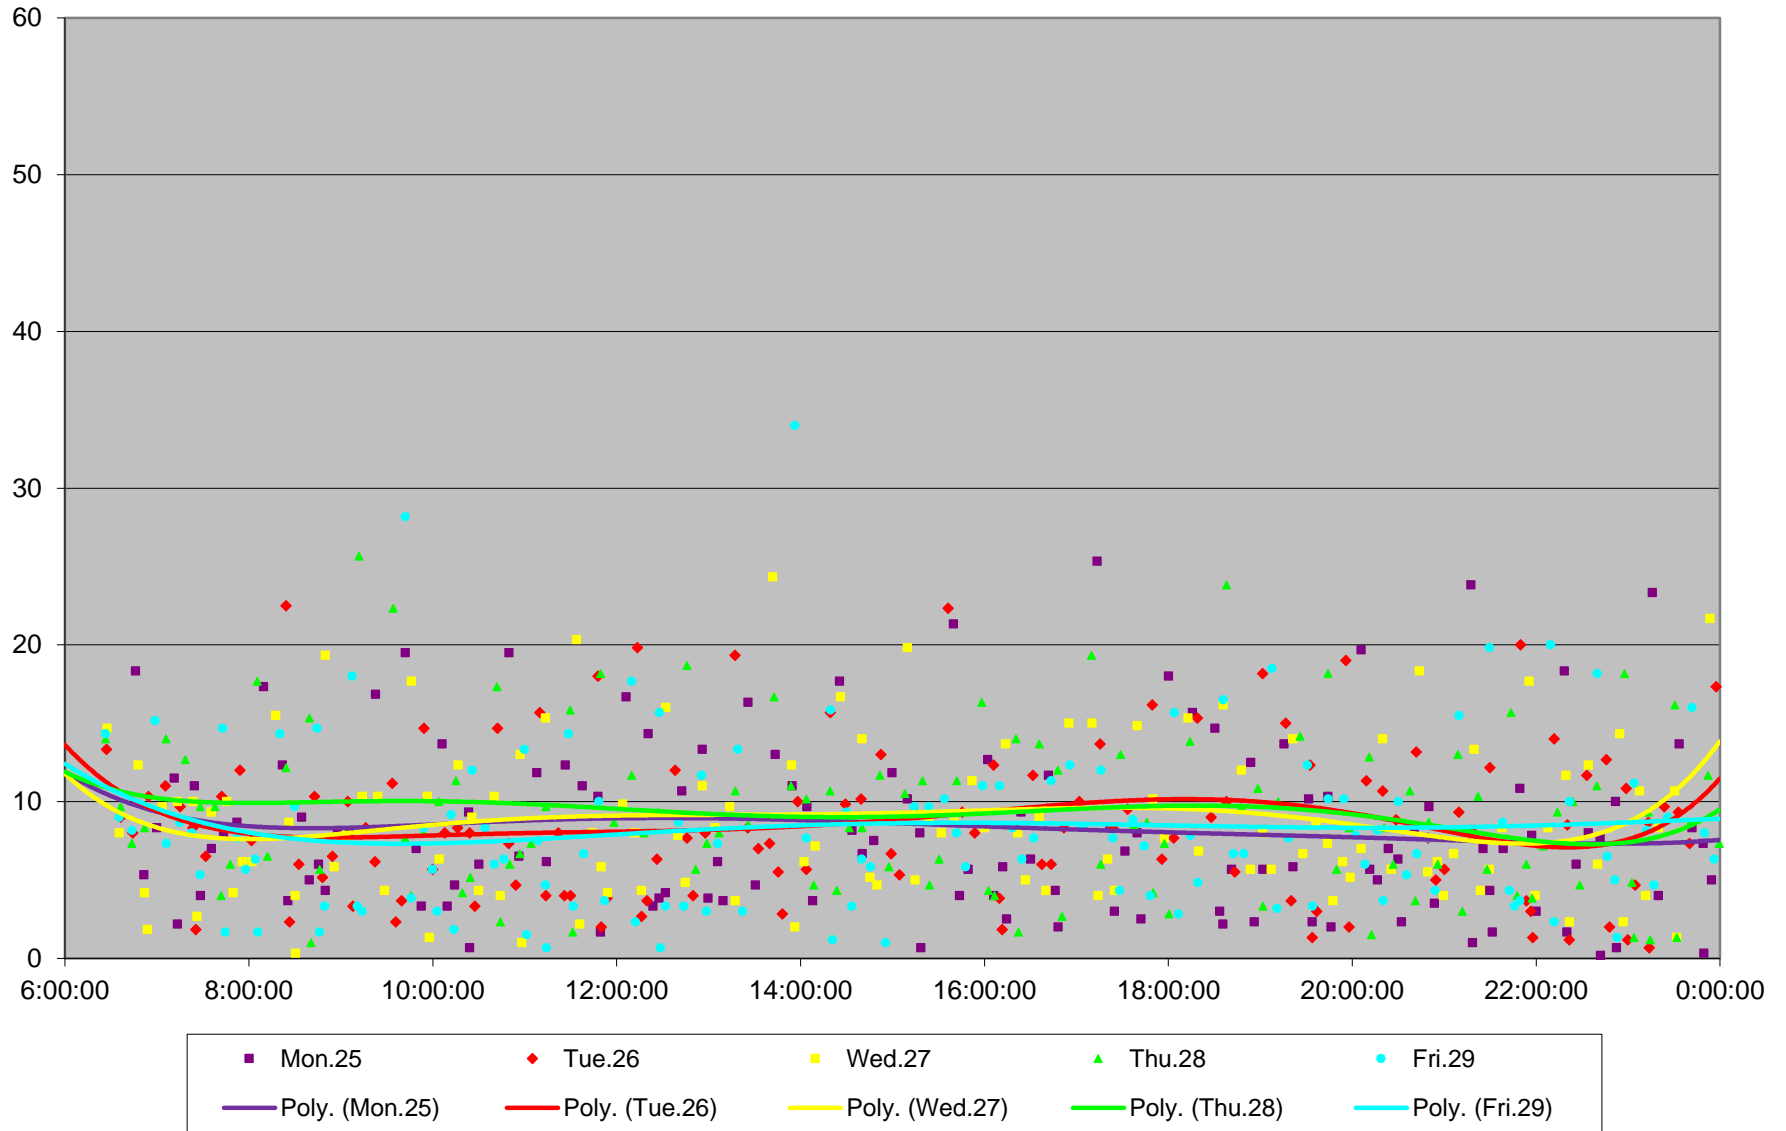

510 Spadina Headways at York Westbound January 2016

510 Spadina Headways at York Westbound January 2016

510 Spadina Headways at York Westbound January 2016

510 Spadina Headways at York Westbound January 2016

510 Spadina Headways at York Westbound January 2016

510 Spadina Headways at York Westbound January 2016

510 Spadina Headways at York Westbound January 2016

510 Spadina Headways at York Westbound January 2016 Weekday Statistics

510 Spadina Headways at York Westbound January 2016 Saturday Statistics

510 Spadina Headways at York Westbound January 2016 Sunday Statistics