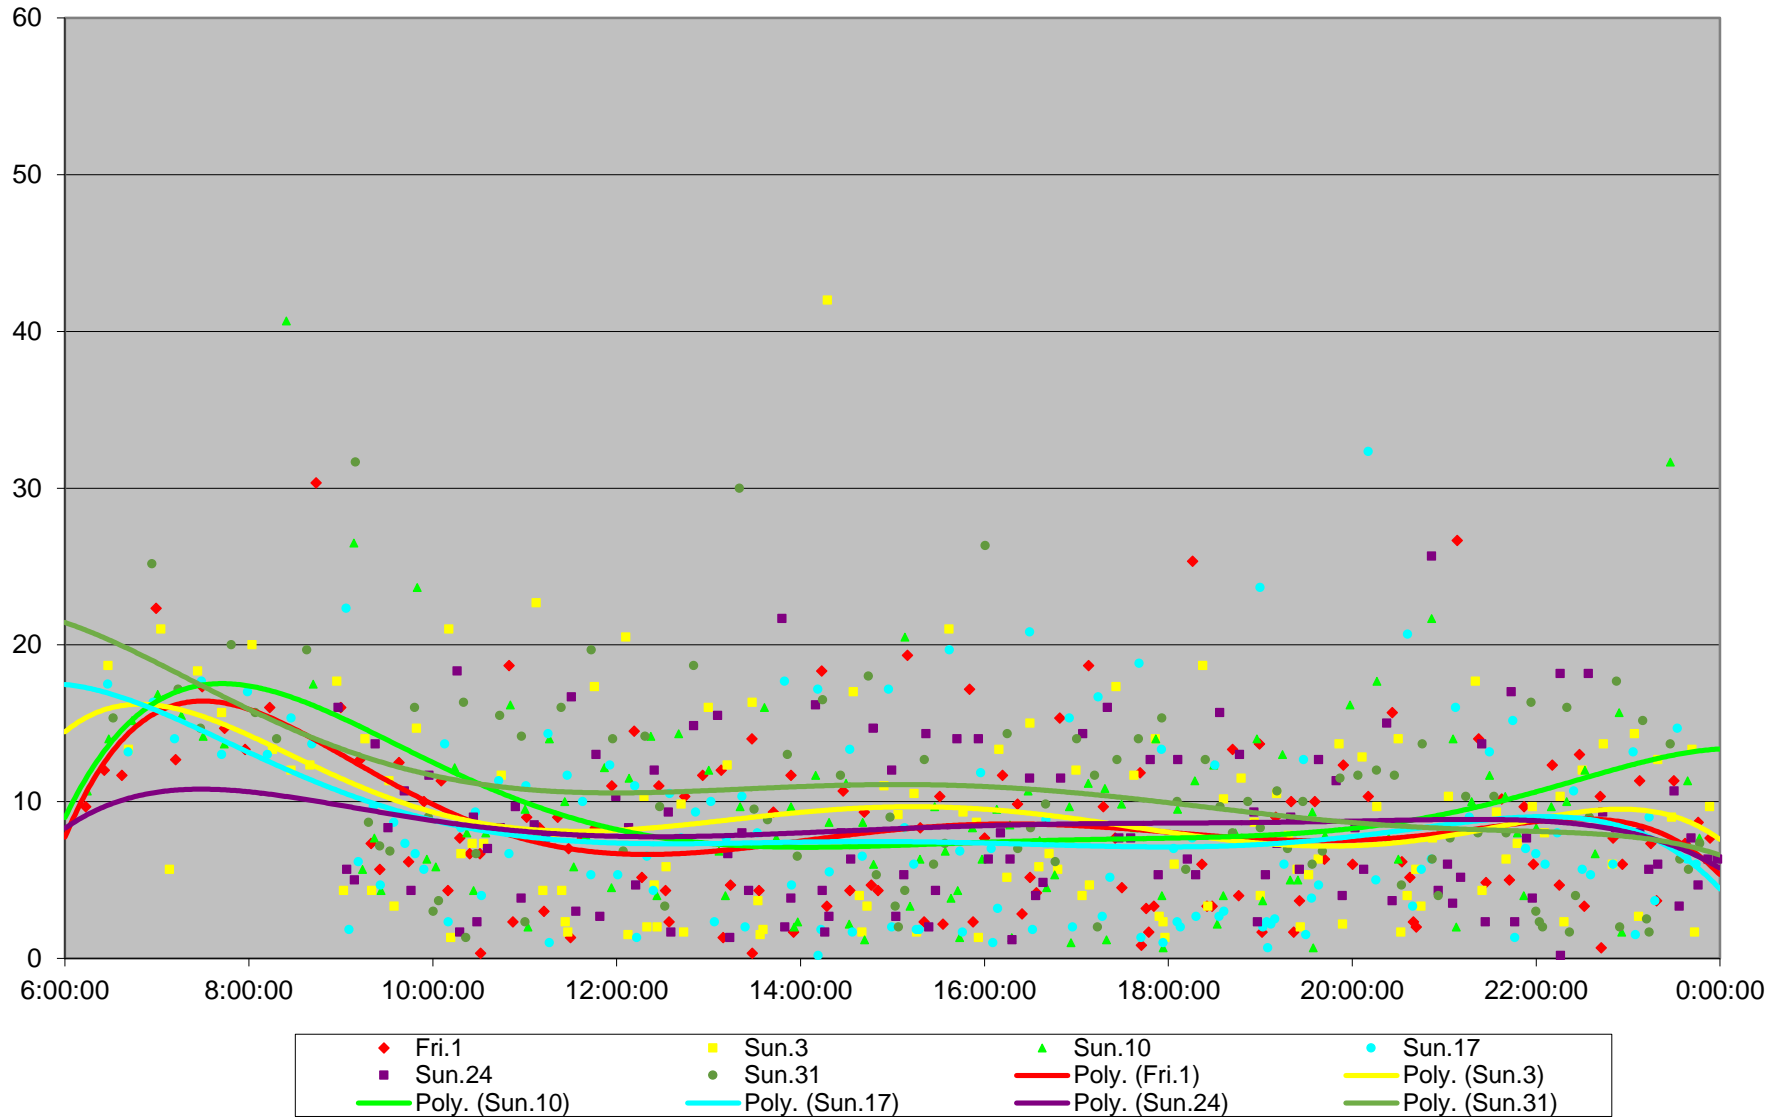

510 Spadina Headways at York Westbound January 2016

510 Spadina Headways at York Westbound January 2016

510 Spadina Headways at York Westbound January 2016

510 Spadina Headways at York Westbound January 2016

510 Spadina Headways at York Westbound January 2016

510 Spadina Headways at York Westbound January 2016

510 Spadina Headways at York Westbound January 2016

510 Spadina Headways at York Westbound January 2016 Weekday Statistics

510 Spadina Headways at York Westbound January 2016 Saturday Statistics

510 Spadina Headways at York Westbound January 2016 Sunday Statistics