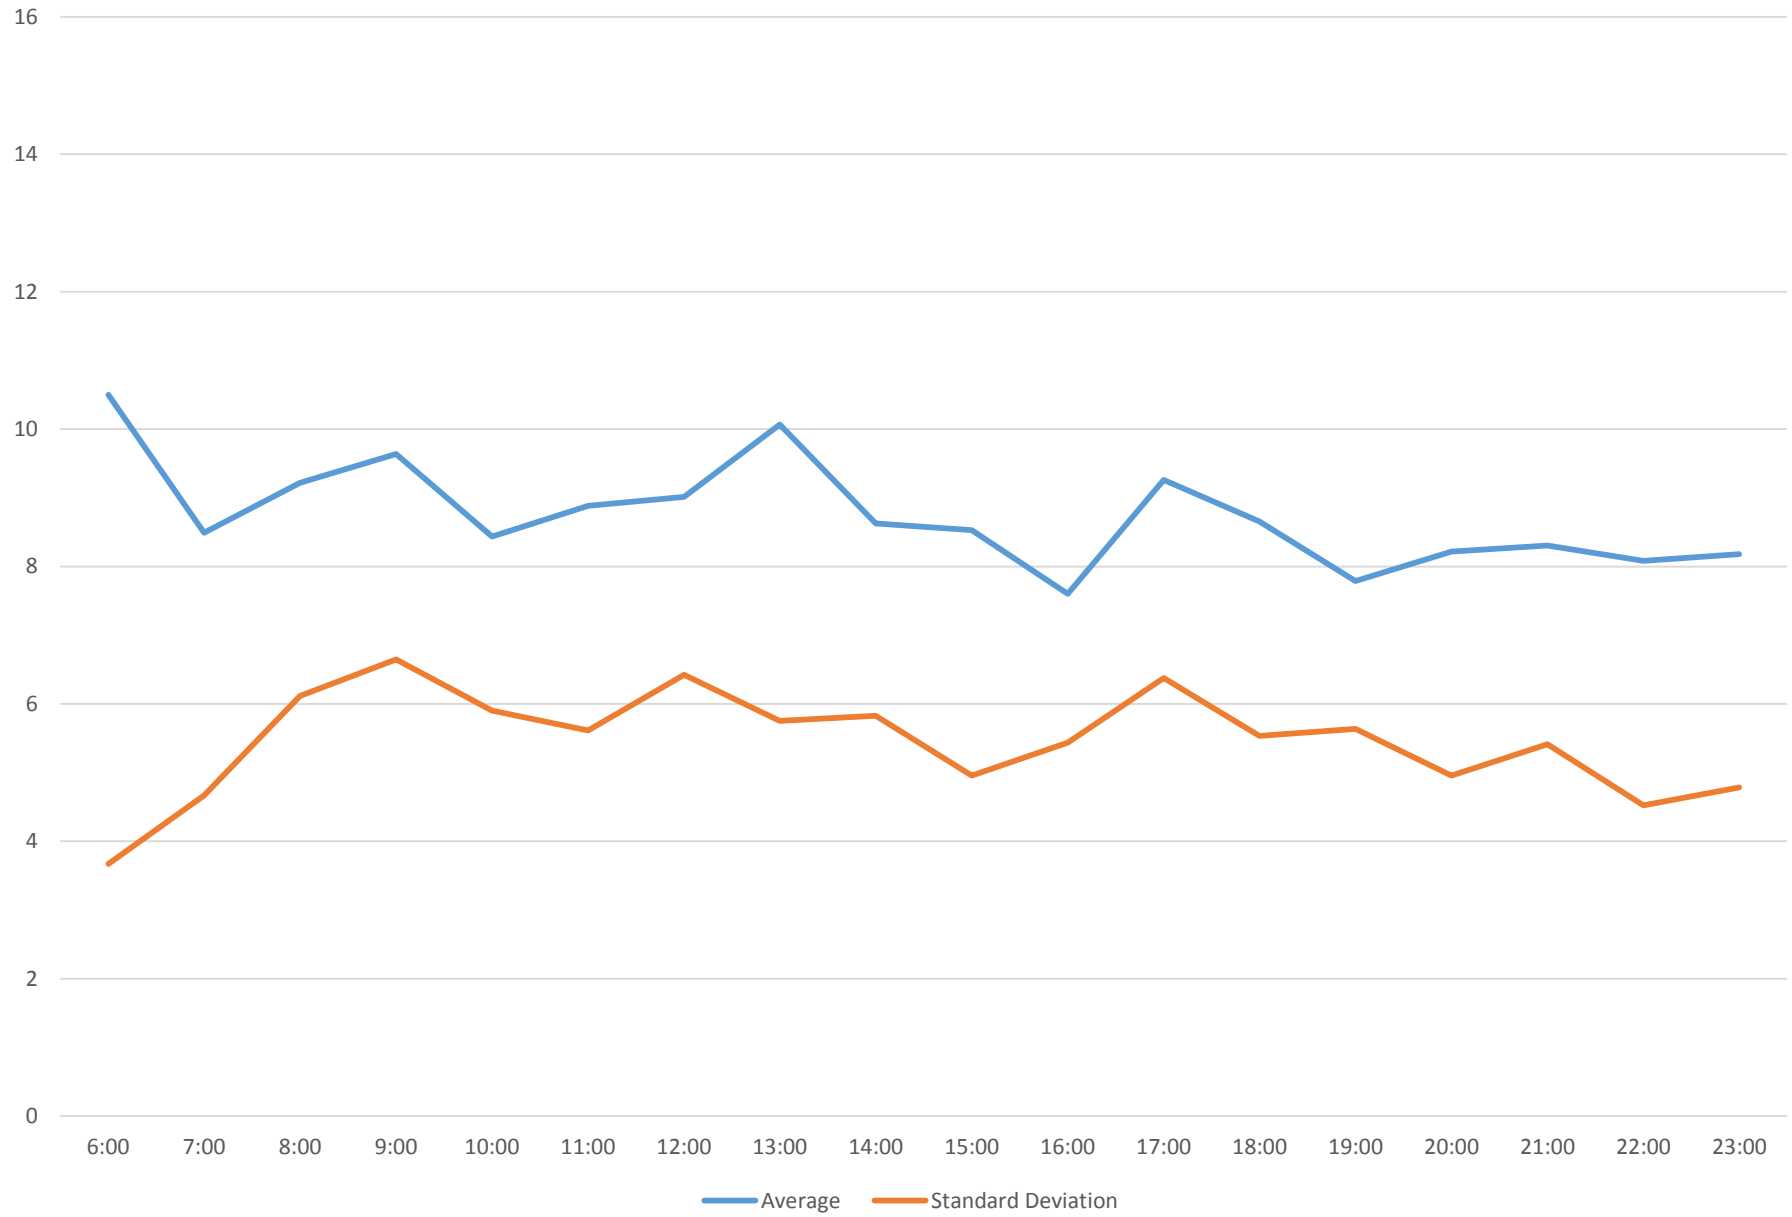

510 Spadina Headways at York Westbound January 2016

510 Spadina Headways at York Westbound January 2016

510 Spadina Headways at York Westbound January 2016

510 Spadina Headways at York Westbound January 2016 Weekday Statistics

510 Spadina Headways at York Westbound January 2016 Saturday Statistics

510 Spadina Headways at York Westbound January 2016 Sunday Statistics