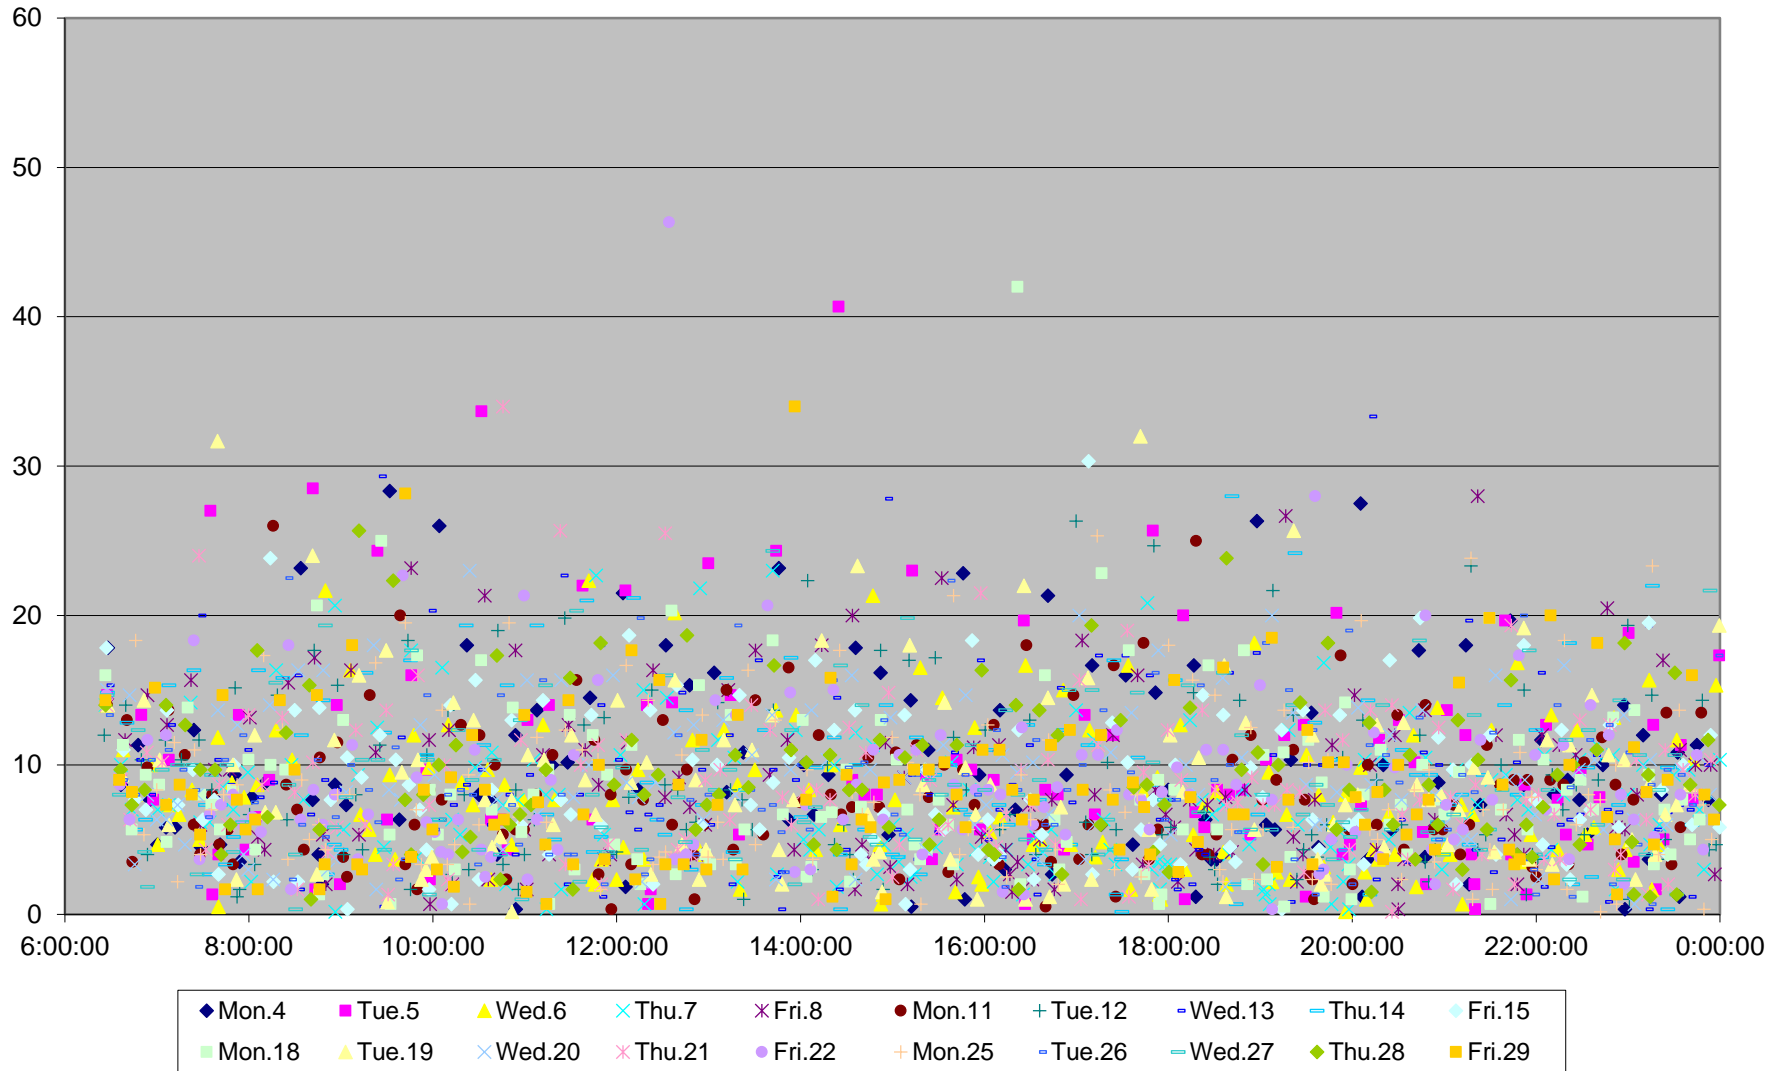

510 Spadina Headways at York Westbound January 2016

510 Spadina Headways at York Westbound January 2016

510 Spadina Headways at York Westbound January 2016

510 Spadina Headways at York Westbound January 2016

510 Spadina Headways at York Westbound January 2016

510 Spadina Headways at York Westbound January 2016

510 Spadina Headways at York Westbound January 2016

510 Spadina Headways at York Westbound January 2016 Weekday Statistics

510 Spadina Headways at York Westbound January 2016 Saturday Statistics

510 Spadina Headways at York Westbound January 2016 Sunday Statistics