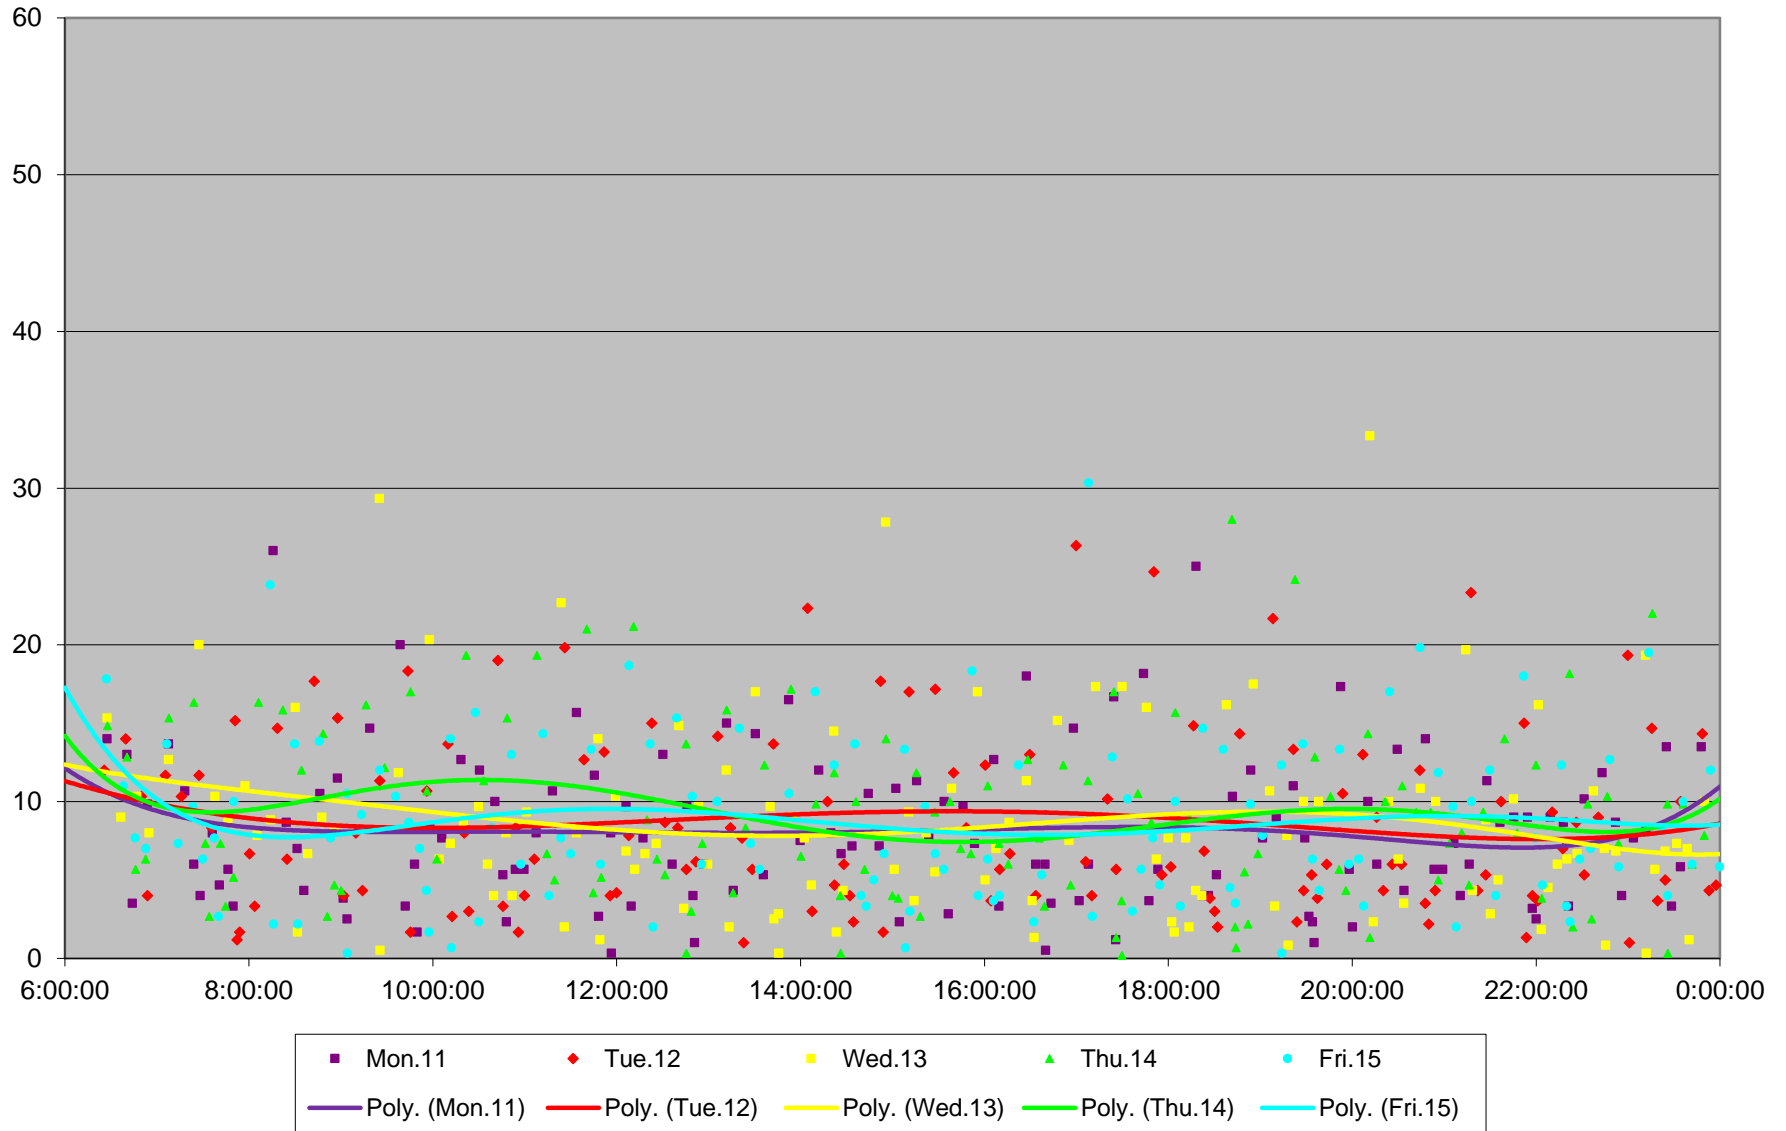

510 Spadina Headways at York Westbound January 2016

510 Spadina Headways at York Westbound January 2016

510 Spadina Headways at York Westbound January 2016

510 Spadina Headways at York Westbound January 2016

510 Spadina Headways at York Westbound January 2016

510 Spadina Headways at York Westbound January 2016

510 Spadina Headways at York Westbound January 2016

510 Spadina Headways at York Westbound January 2016 Weekday Statistics

510 Spadina Headways at York Westbound January 2016 Saturday Statistics

510 Spadina Headways at York Westbound January 2016 Sunday Statistics