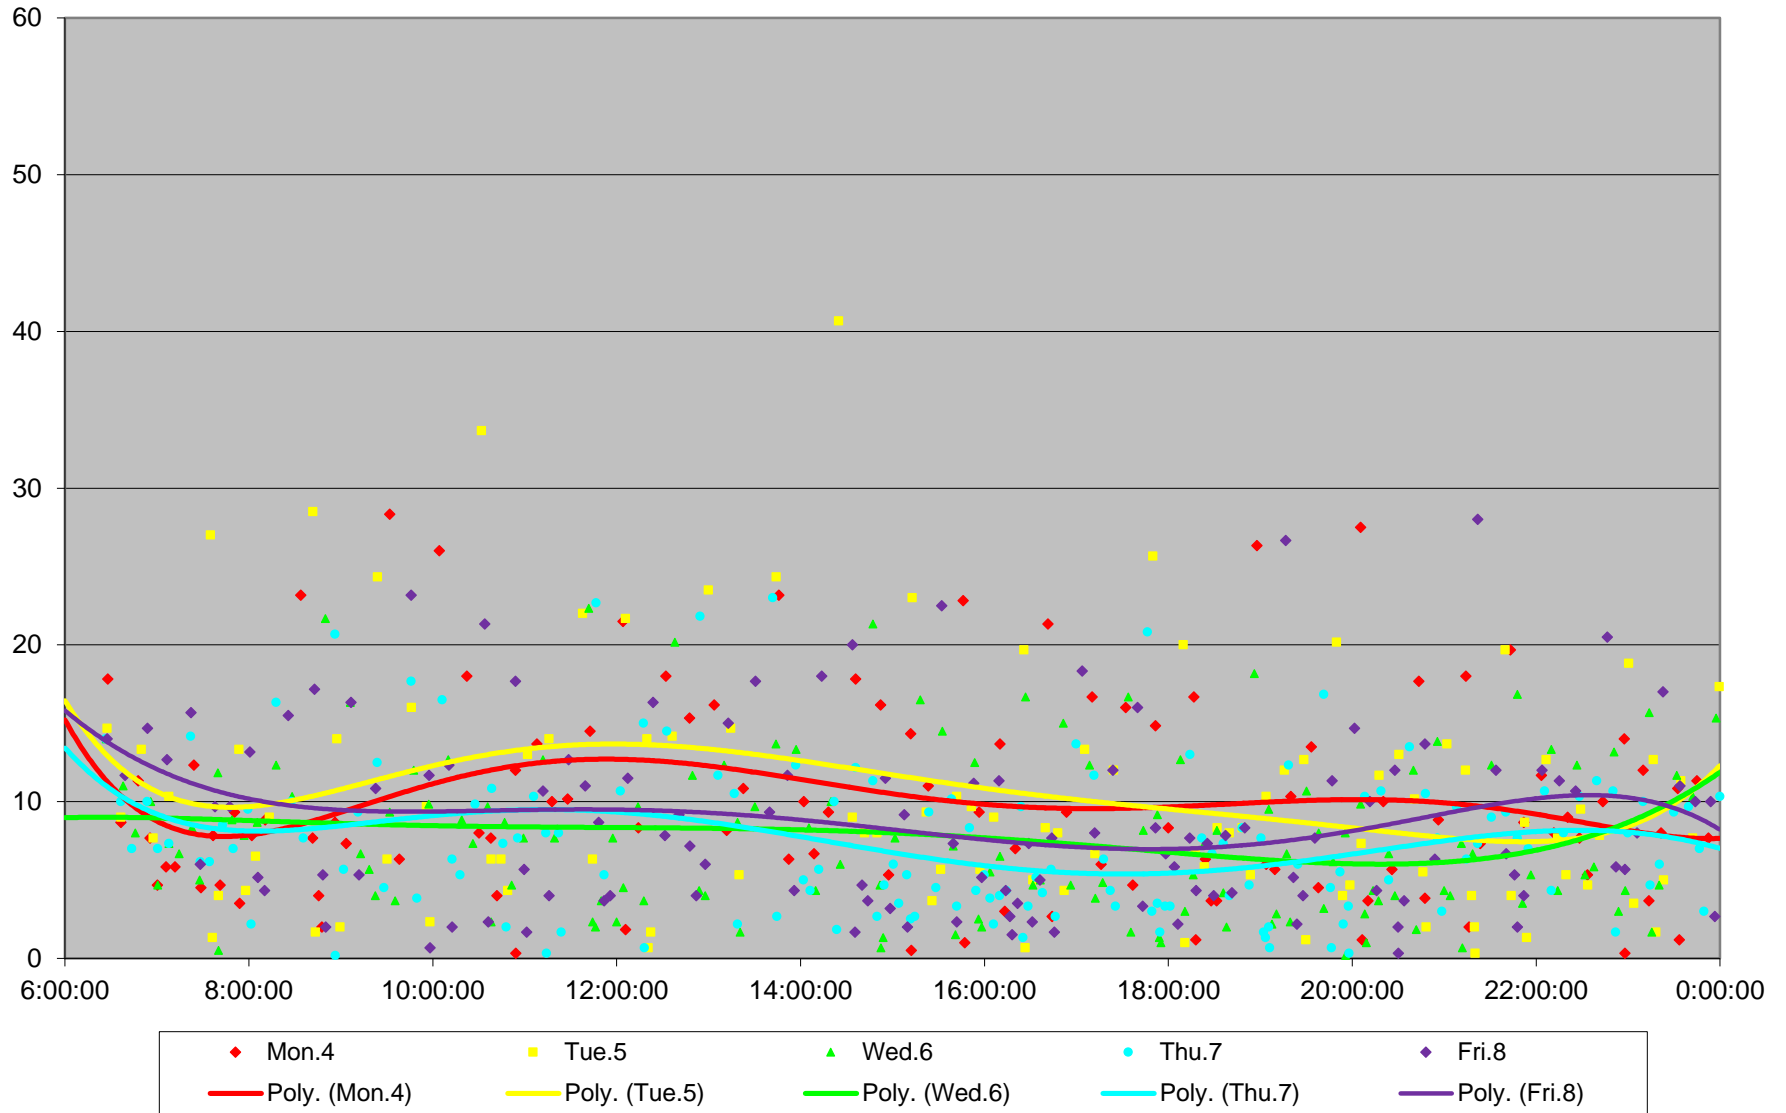

510 Spadina Headways at York Westbound January 2016

510 Spadina Headways at York Westbound January 2016

510 Spadina Headways at York Westbound January 2016

510 Spadina Headways at York Westbound January 2016

510 Spadina Headways at York Westbound January 2016

510 Spadina Headways at York Westbound January 2016

510 Spadina Headways at York Westbound January 2016

510 Spadina Headways at York Westbound January 2016 Weekday Statistics

510 Spadina Headways at York Westbound January 2016 Saturday Statistics

510 Spadina Headways at York Westbound January 2016 Sunday Statistics