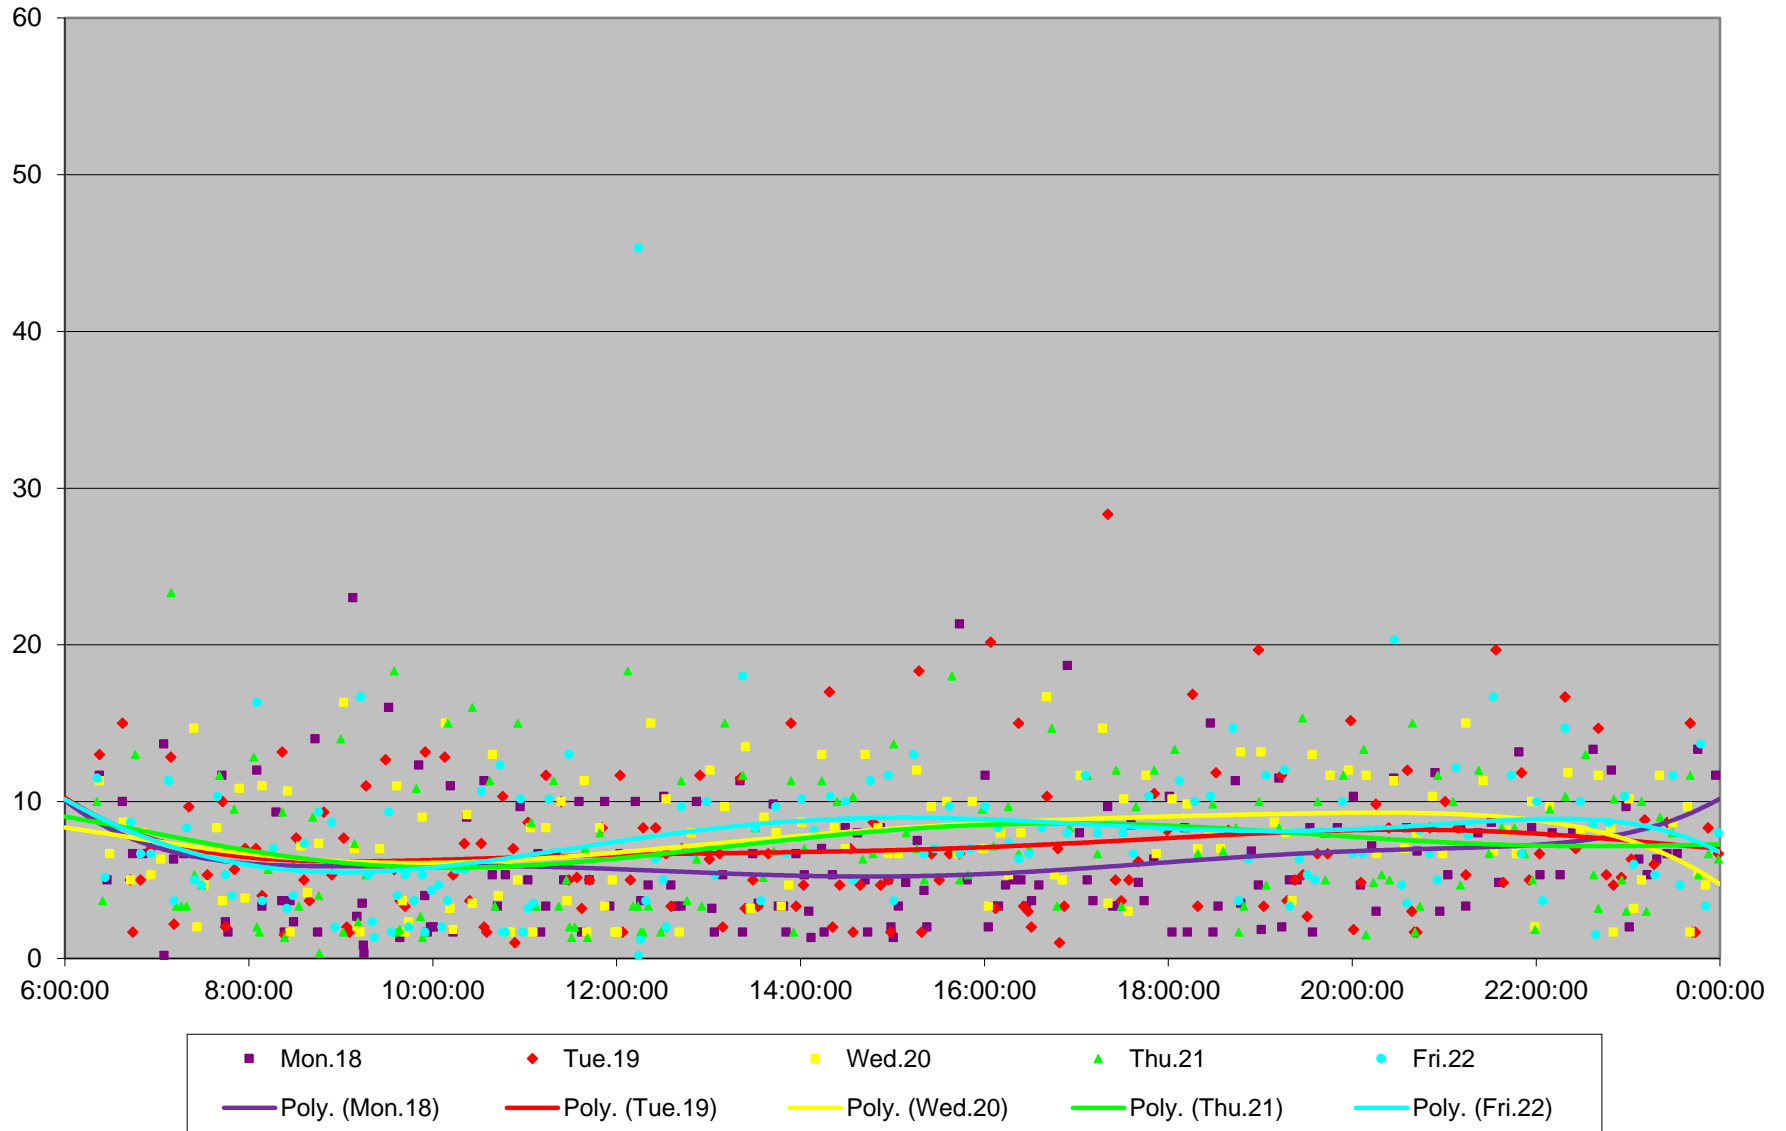

### 510 Spadina Headways at South of King Southbound January 2016