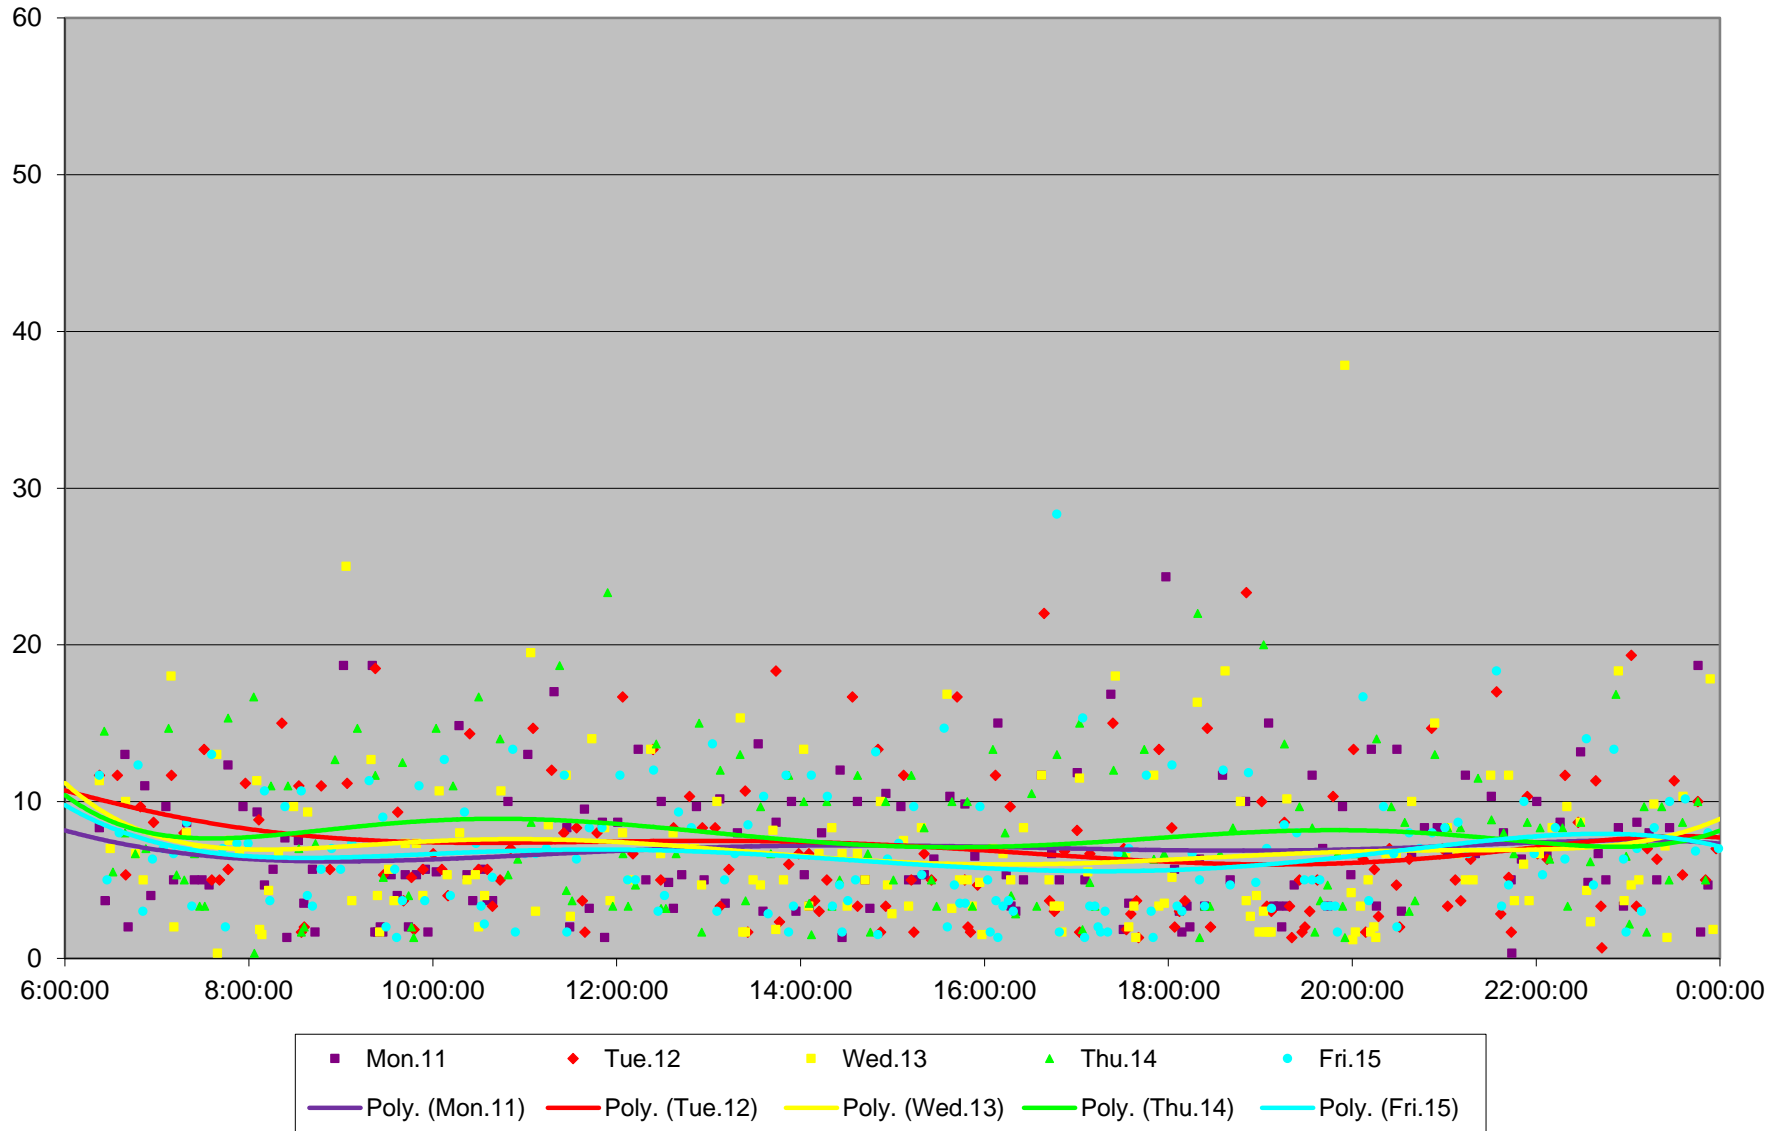

### 510 Spadina Headways at South of King Southbound January 2016