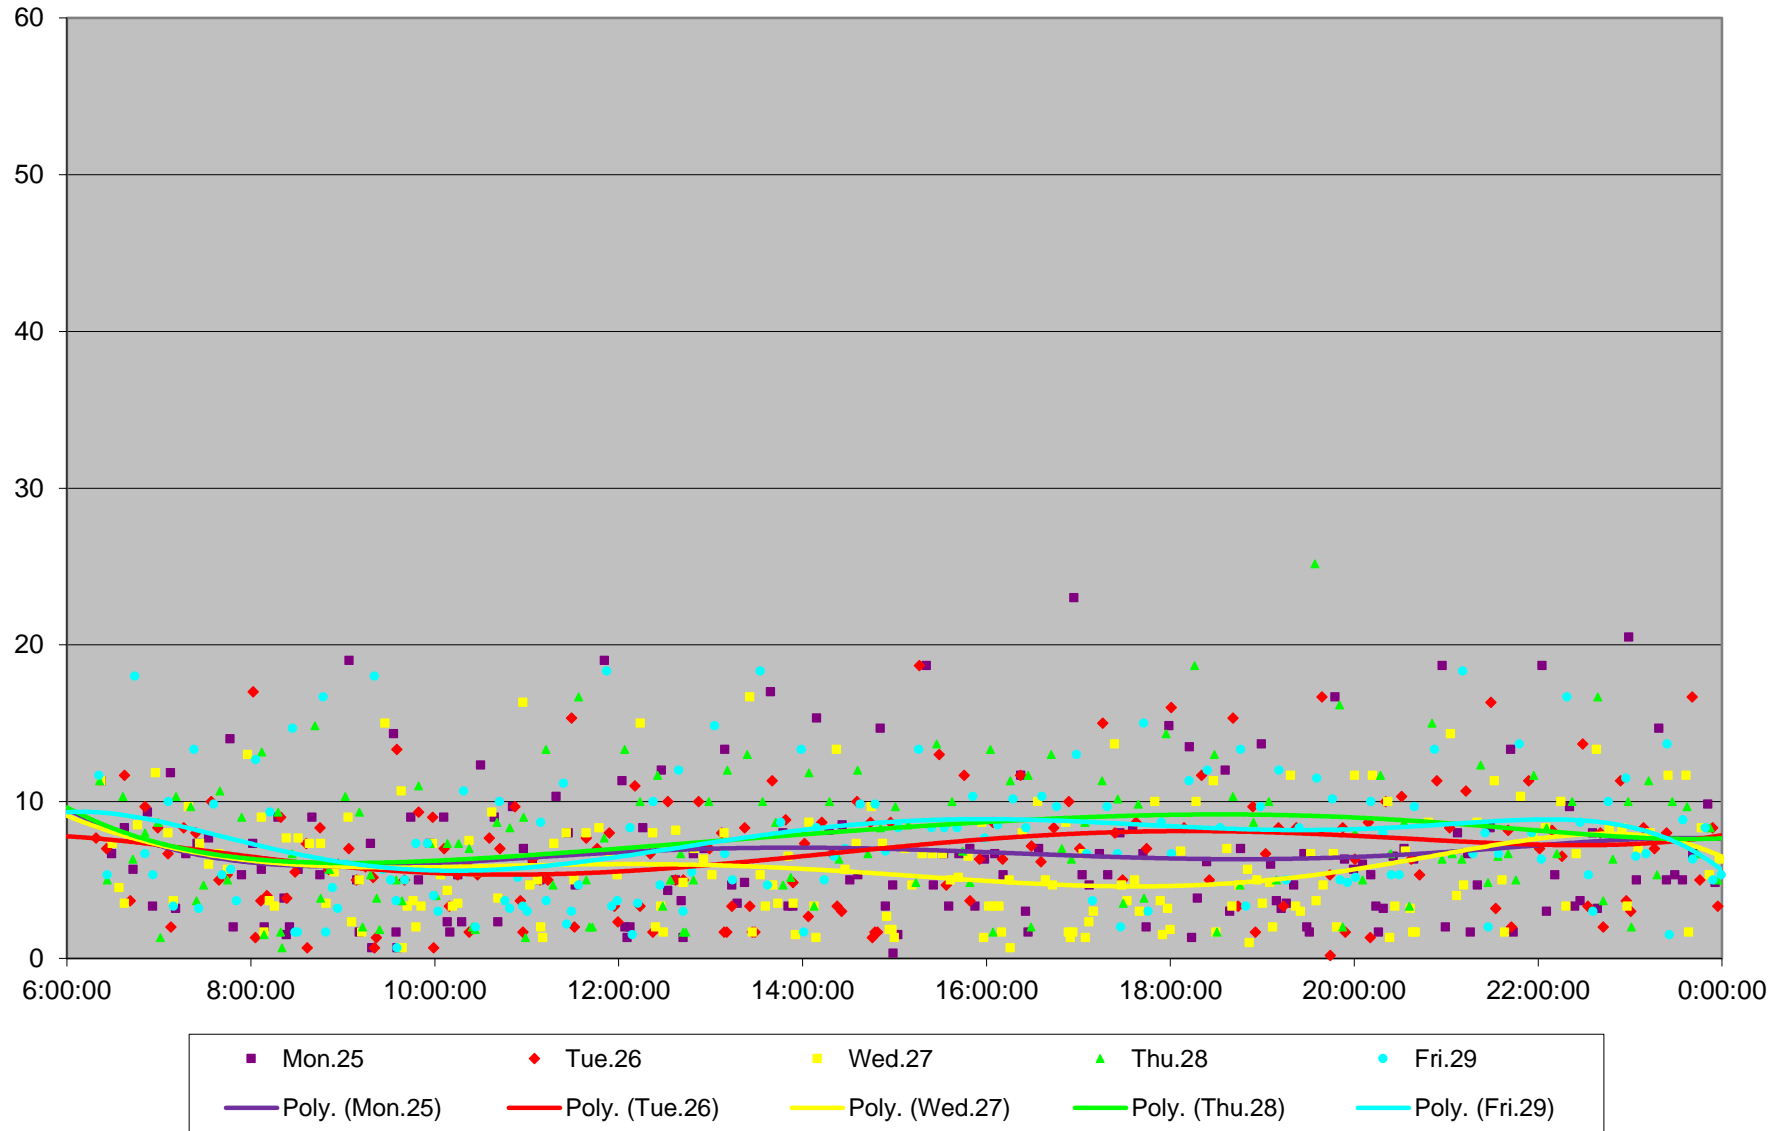

### 510 Spadina Headways at South of King Southbound January 2016