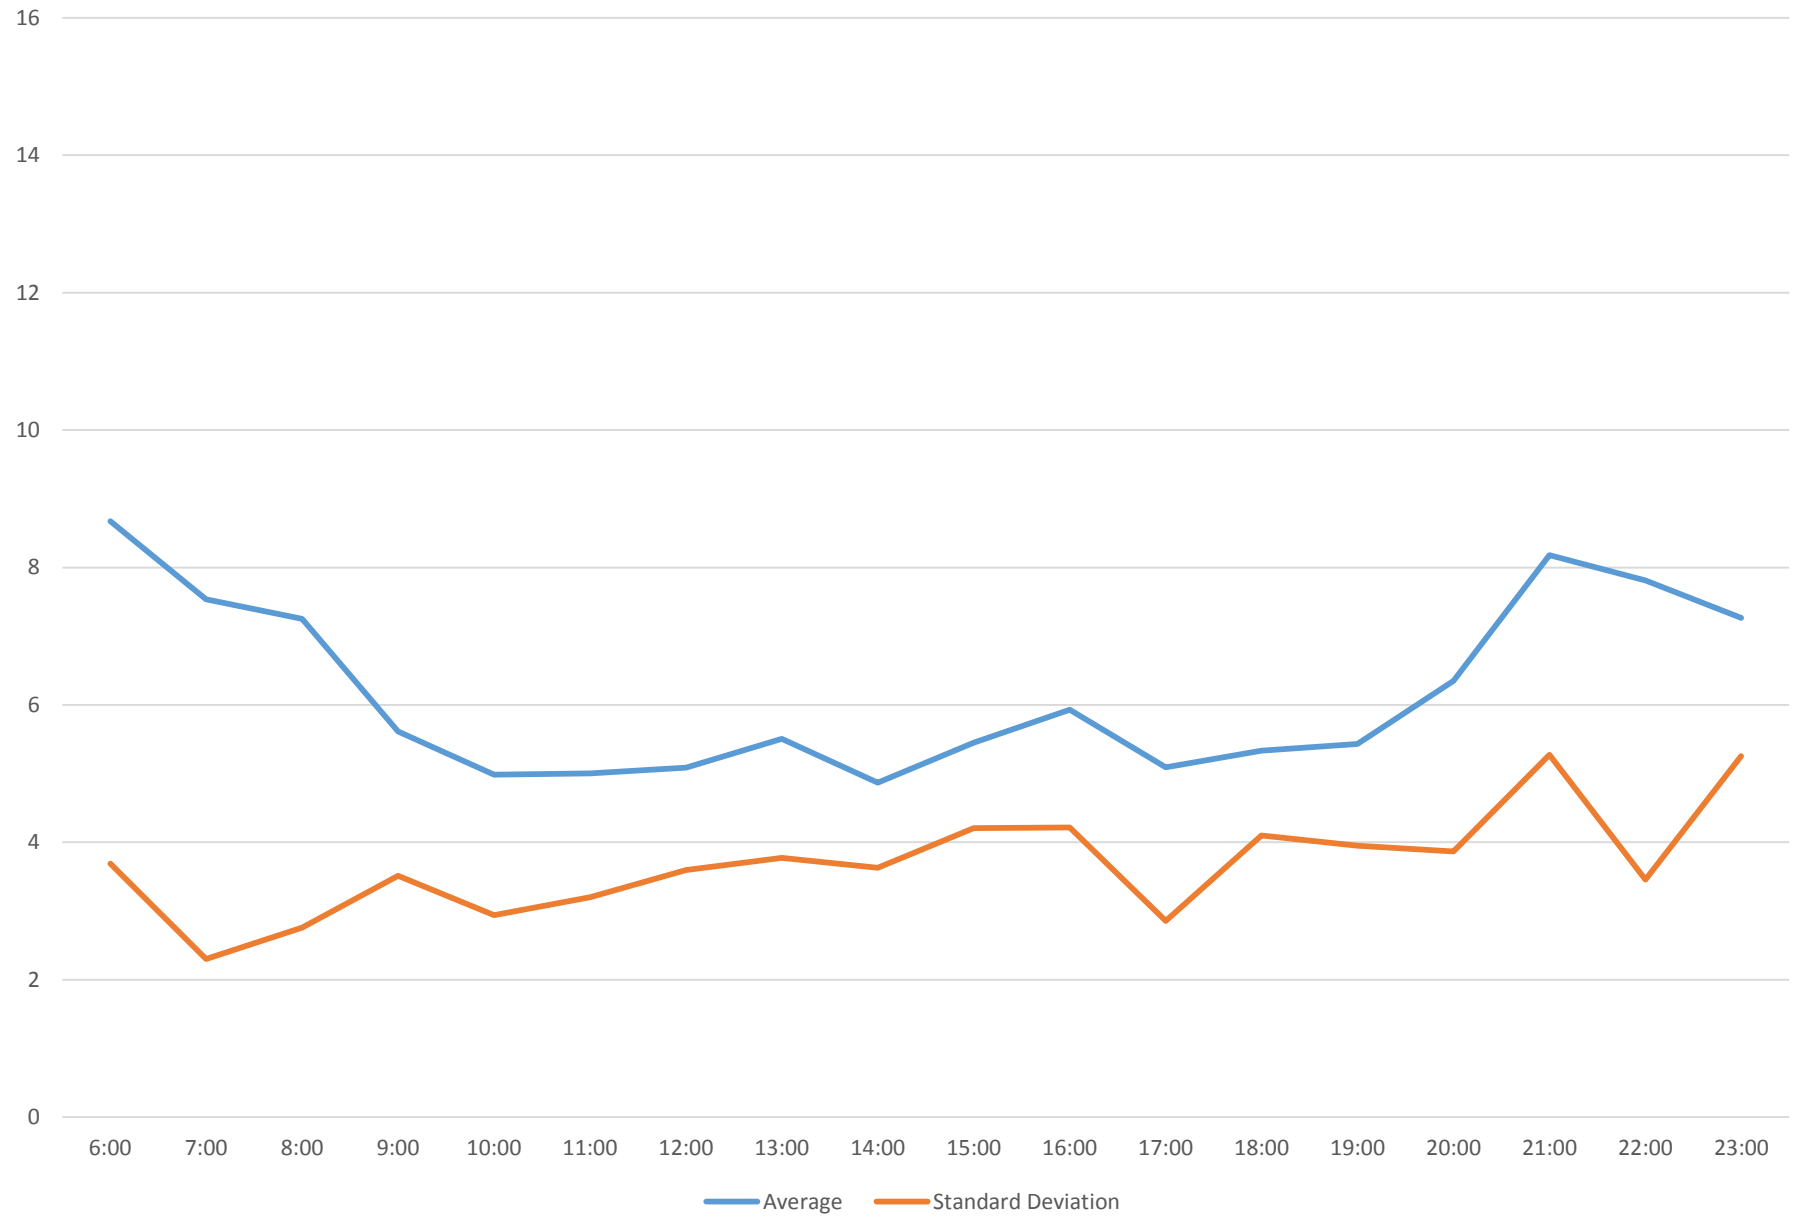

### 510 Spadina Headways at South of King Southbound January 2016

510 Spadina Headways at South of King Southbound January 2016 Weekday Statistics

510 Spadina Headways at South of King Southbound January 2016 Saturday Statistics

510 Spadina Headways at South of King Southbound January 2016 Sunday Statistics