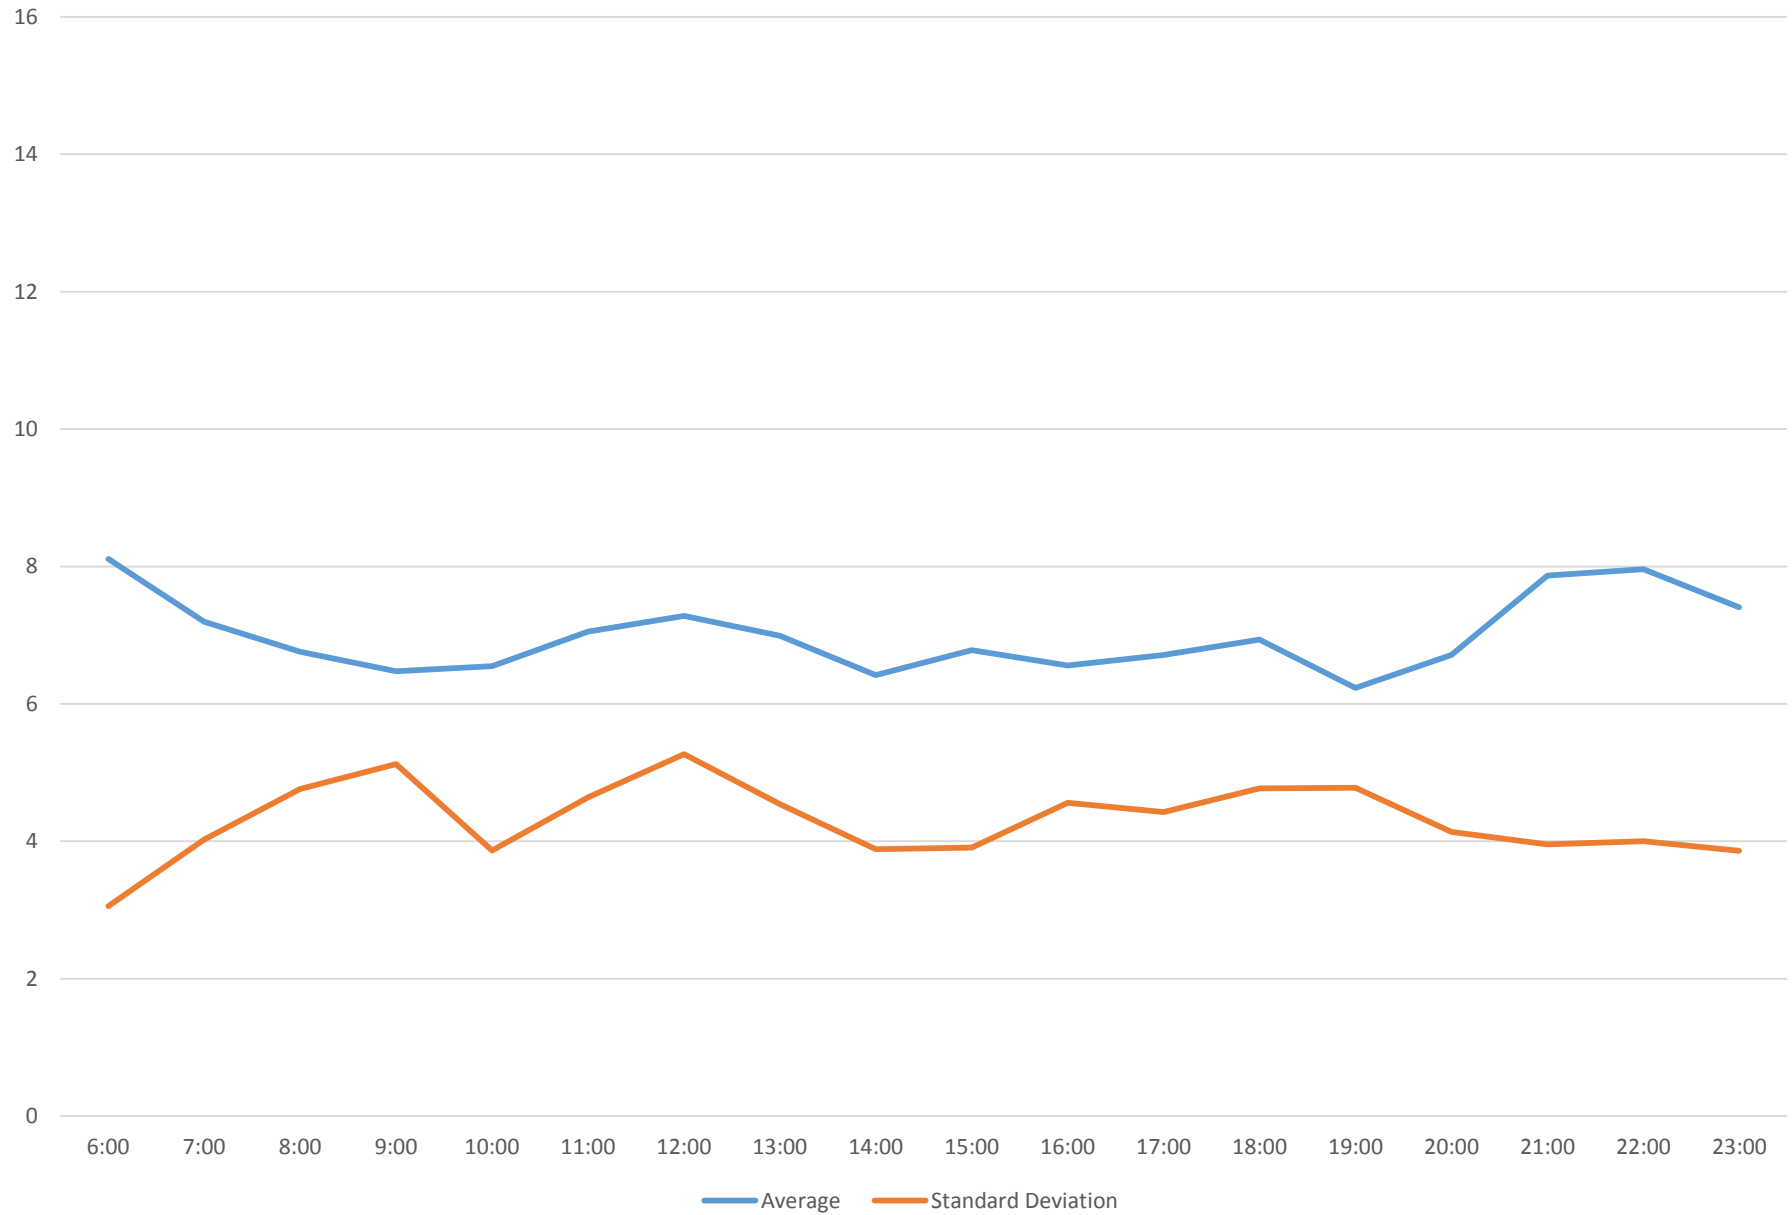

510 Spadina Headways at South of King Southbound January 2016 Saturday Statistics

510 Spadina Headways at South of King Southbound January 2016 Weekday Statistics