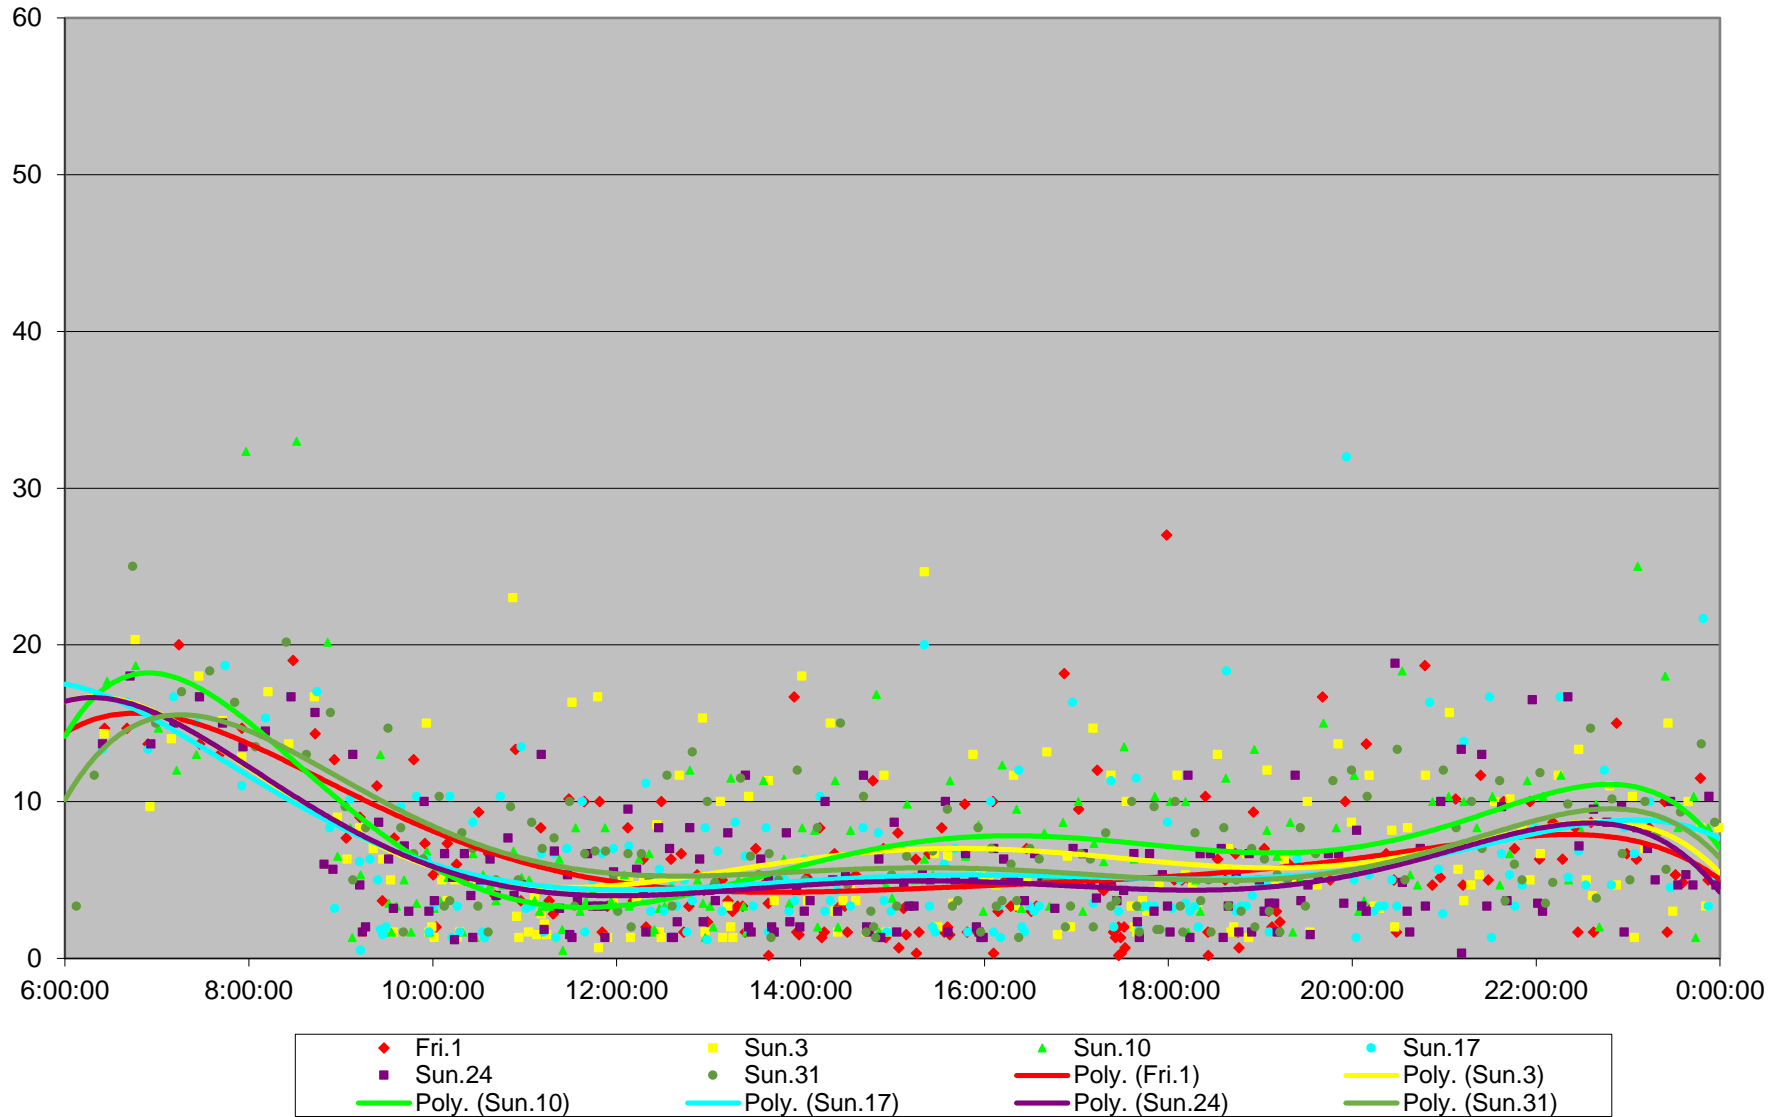

510 Spadina Headways at South of King Southbound January 2016 Weekday Statistics

510 Spadina Headways at South of King Southbound January 2016