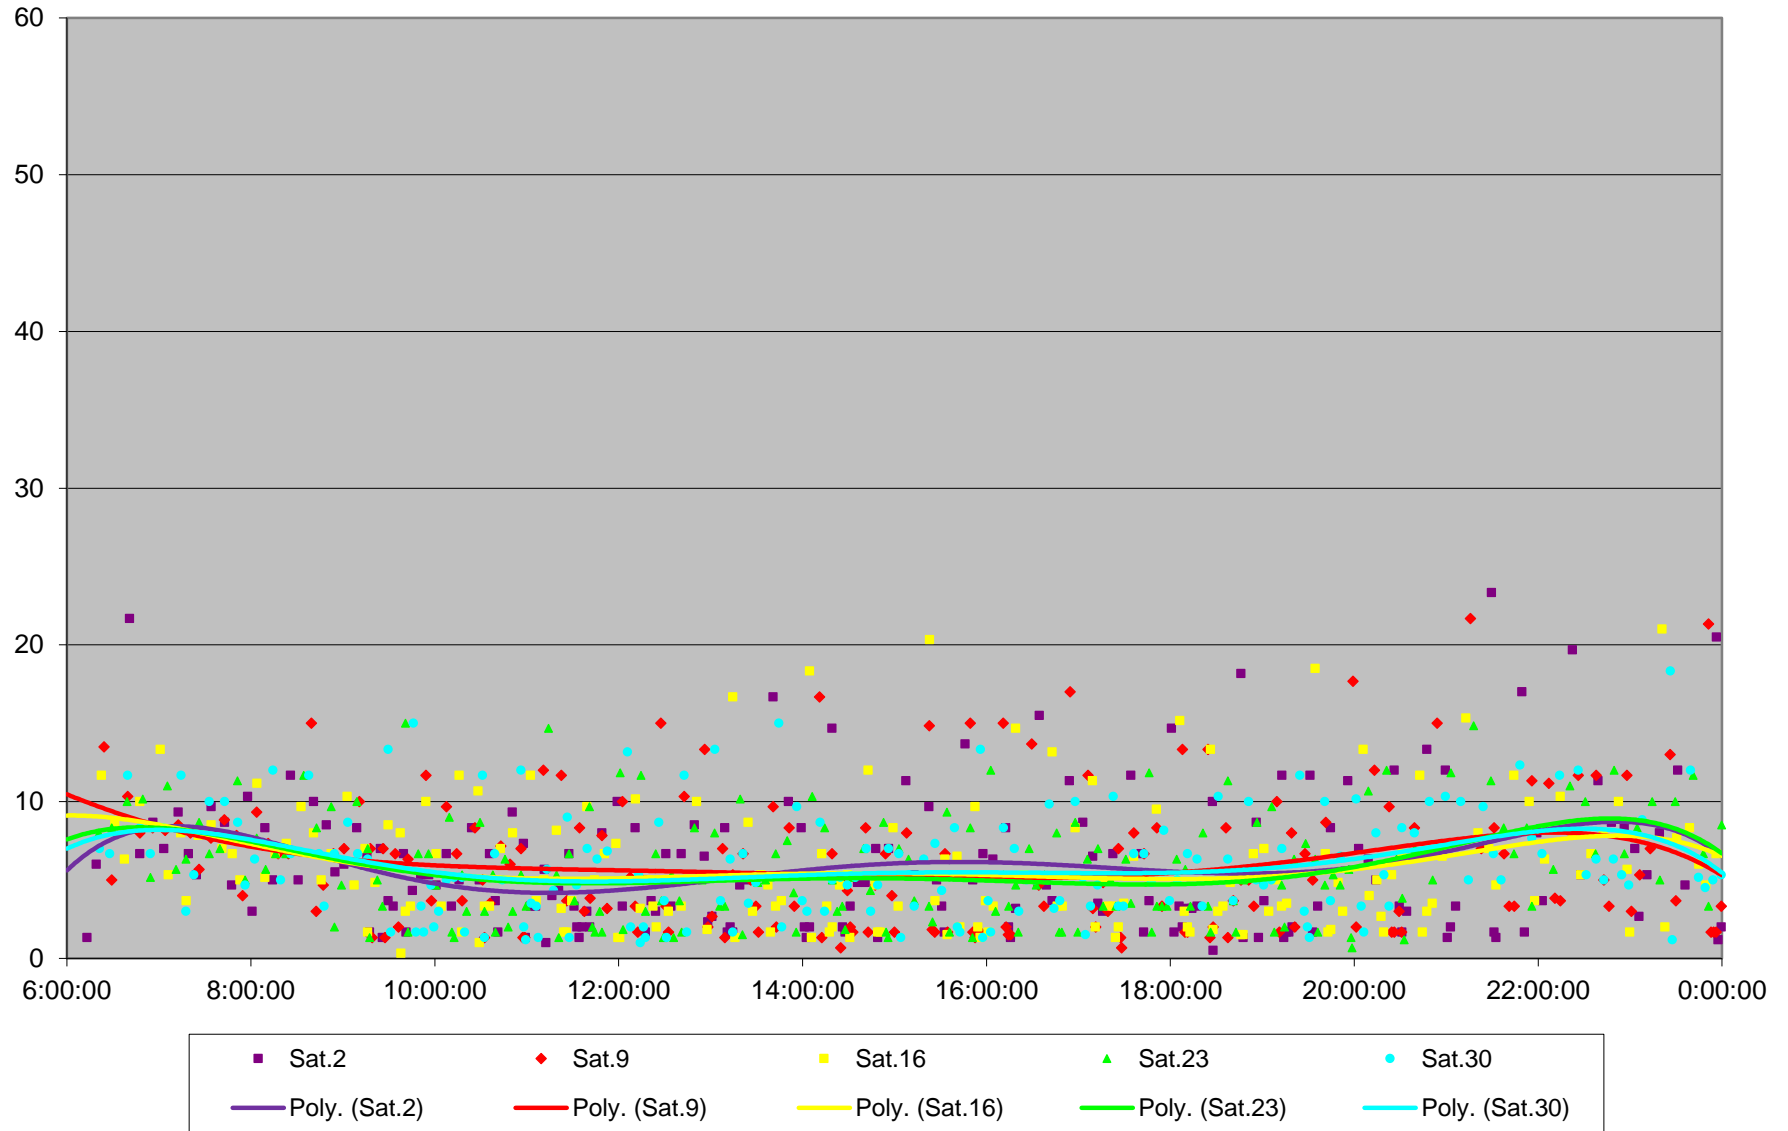

510 Spadina Headways at South of King Southbound January 2016