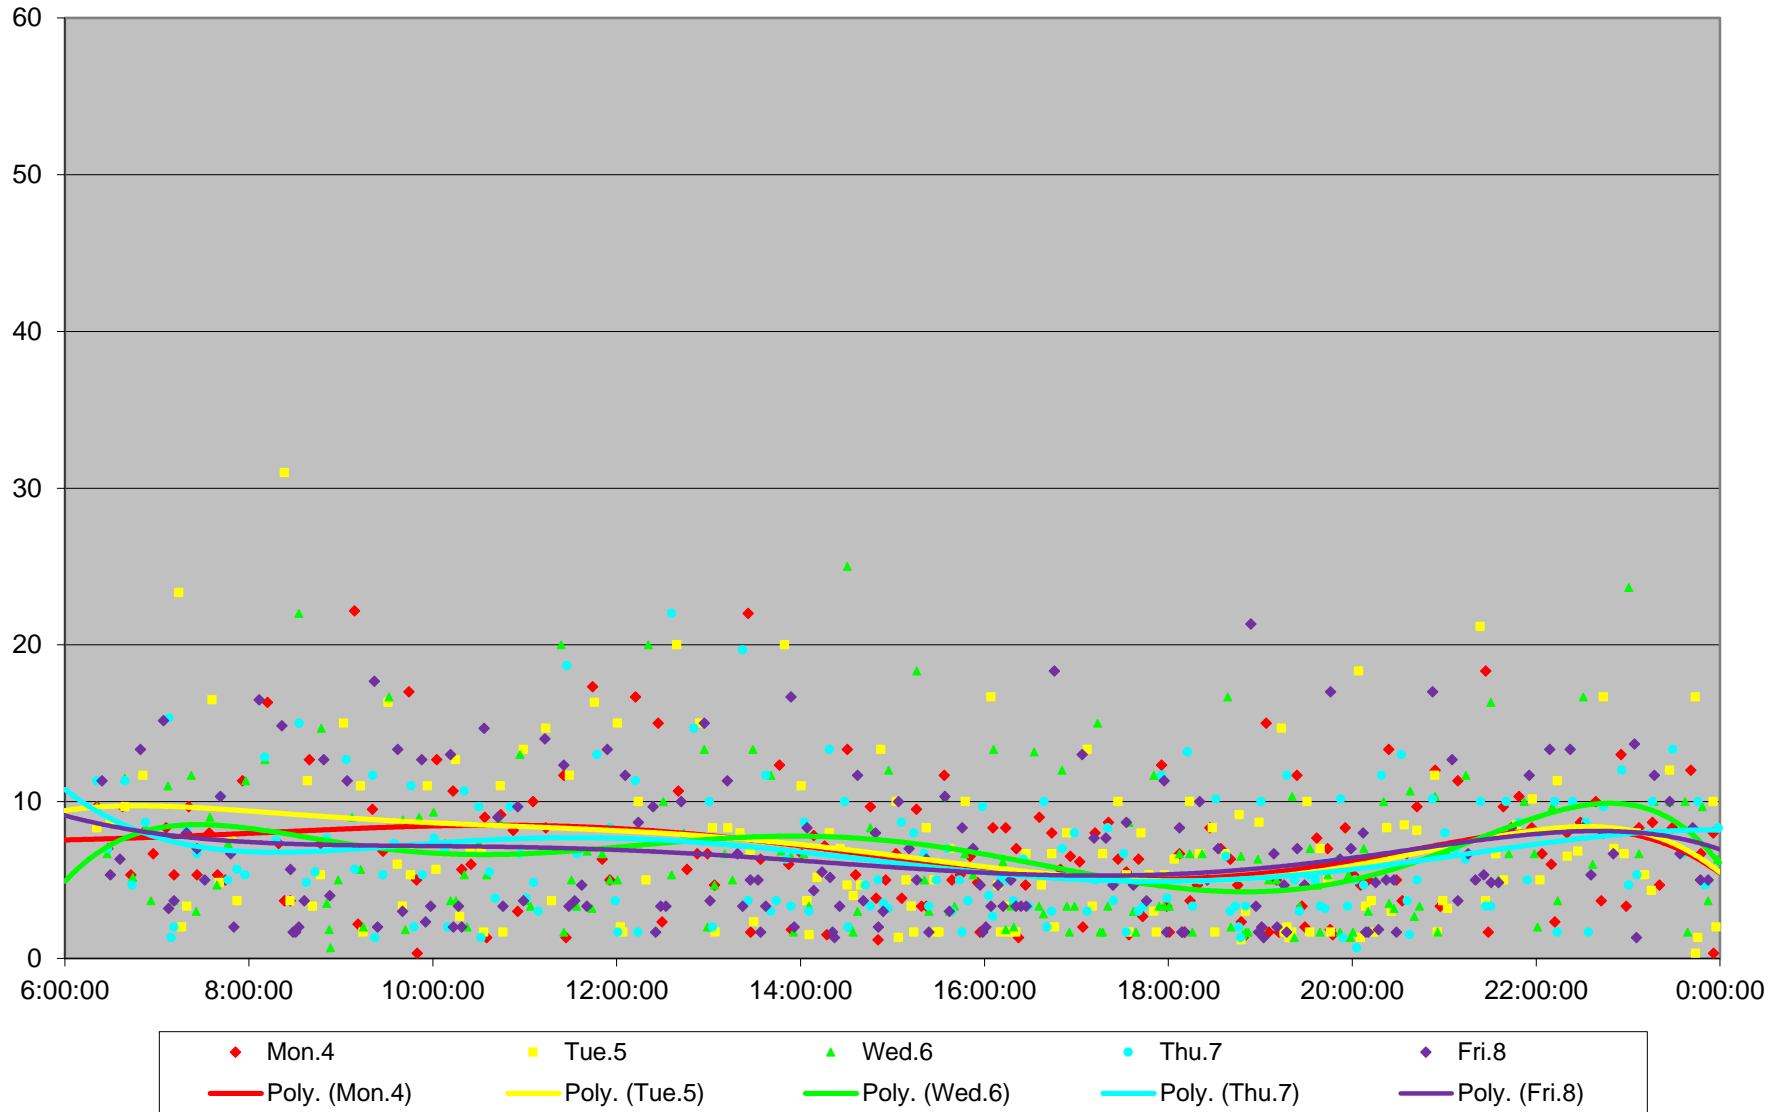

### 510 Spadina Headways at South of King Southbound January 2016