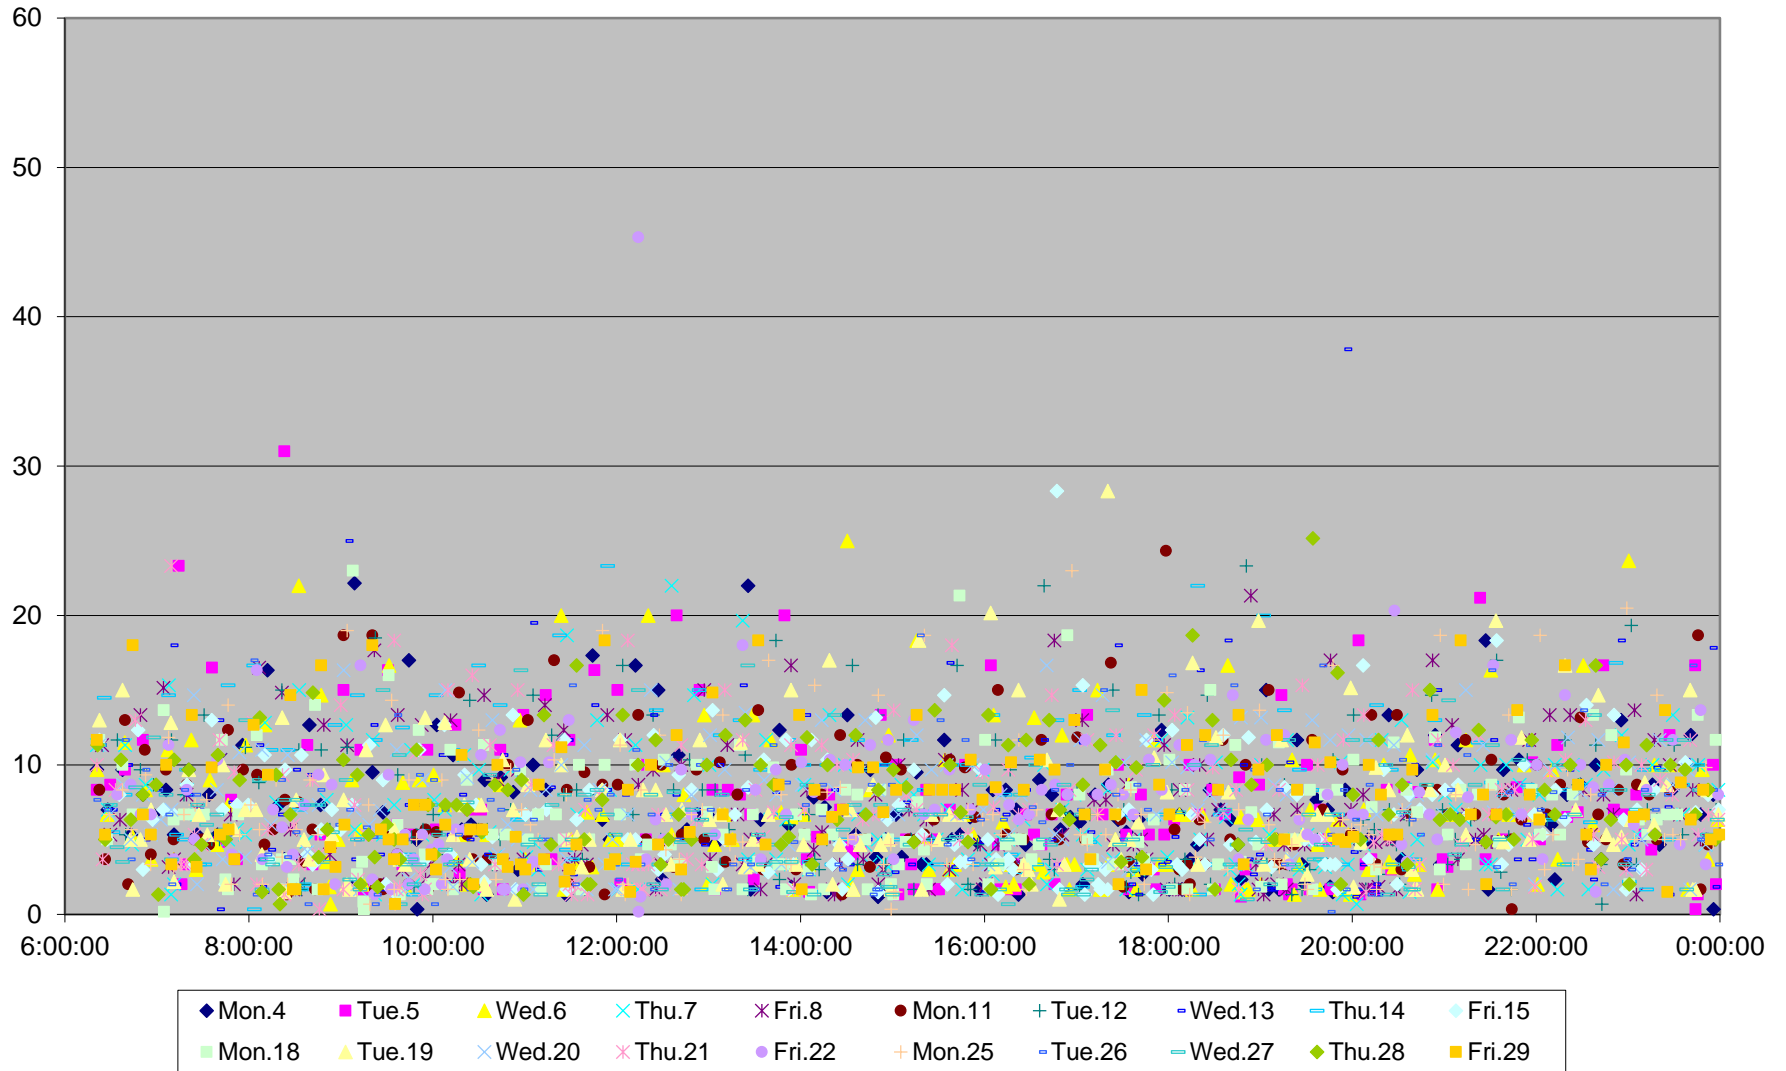

510 Spadina Headways at South of King Southbound January 2016