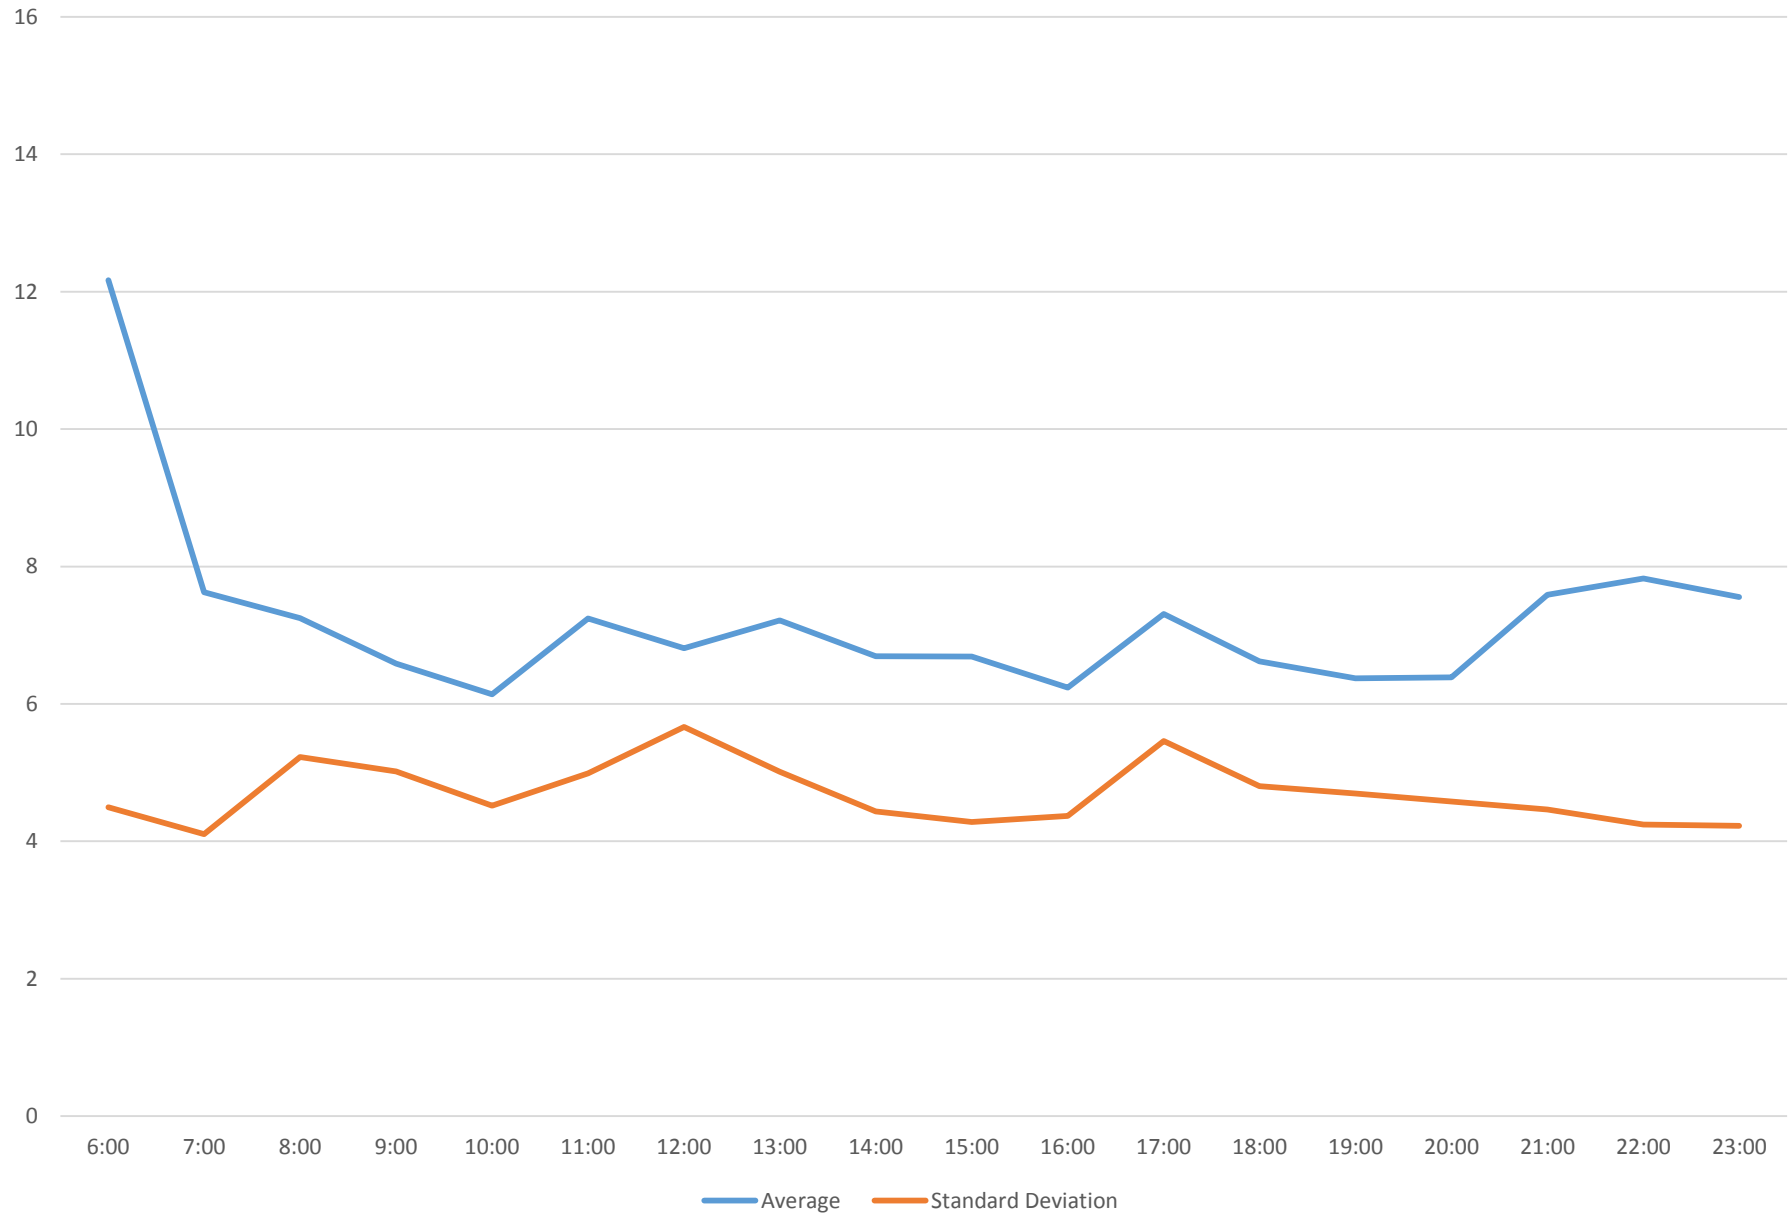

510 Spadina Headways at South of King Northbound January 2016

510 Spadina Headways at South of King Northbound January 2016

510 Spadina Headways at South of King Northbound January 2016

510 Spadina Headways at South of King Northbound January 2016

510 Spadina Headways at South of King Northbound January 2016

510 Spadina Headways at South of King Northbound January 2016

510 Spadina Headways at South of King Northbound January 2016

510 Spadina Headways at South of King Northbound January 2016 Weekday Statistics

510 Spadina Headways at South of King Northbound January 2016 Saturday Statistics

510 Spadina Headways at South of King Northbound January 2016 Sunday Statistics