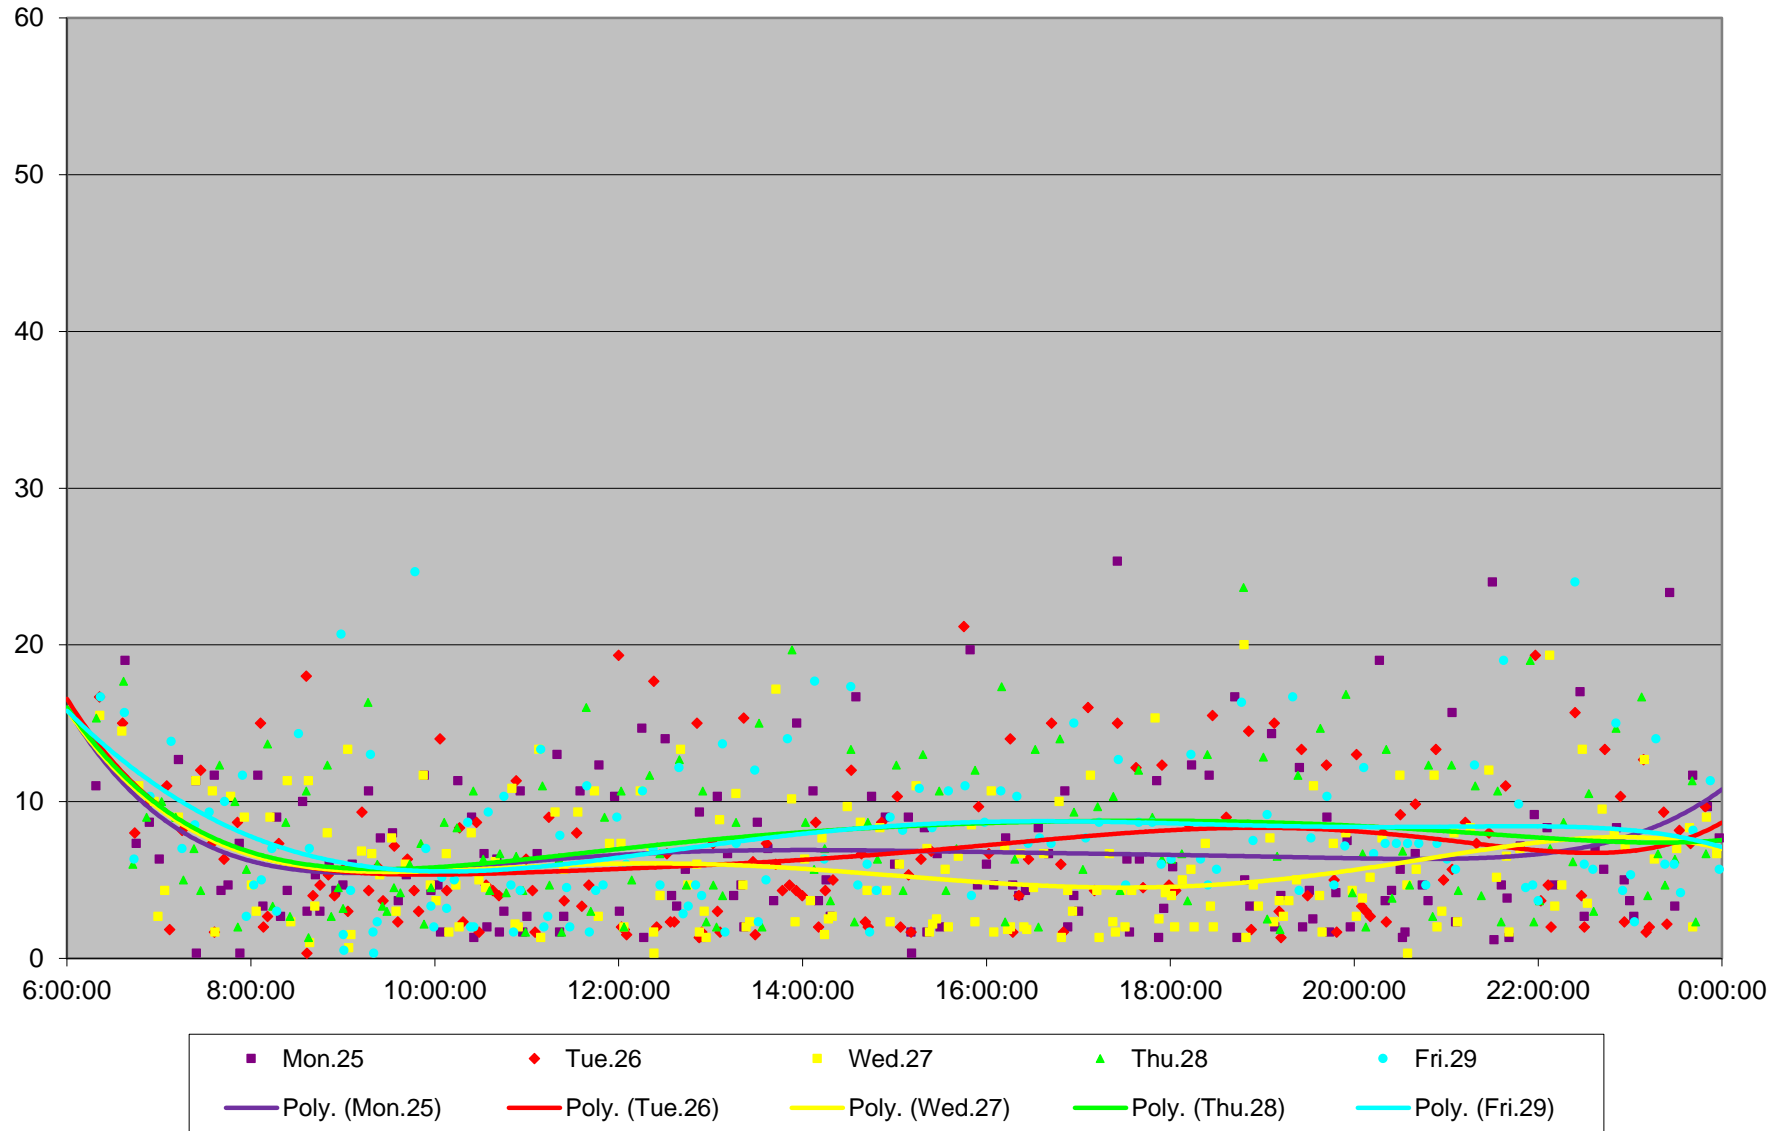

510 Spadina Headways at South of King Northbound January 2016

510 Spadina Headways at South of King Northbound January 2016

510 Spadina Headways at South of King Northbound January 2016

510 Spadina Headways at South of King Northbound January 2016

510 Spadina Headways at South of King Northbound January 2016

510 Spadina Headways at South of King Northbound January 2016

510 Spadina Headways at South of King Northbound January 2016

510 Spadina Headways at South of King Northbound January 2016 Weekday Statistics

510 Spadina Headways at South of King Northbound January 2016 Saturday Statistics

510 Spadina Headways at South of King Northbound January 2016 Sunday Statistics