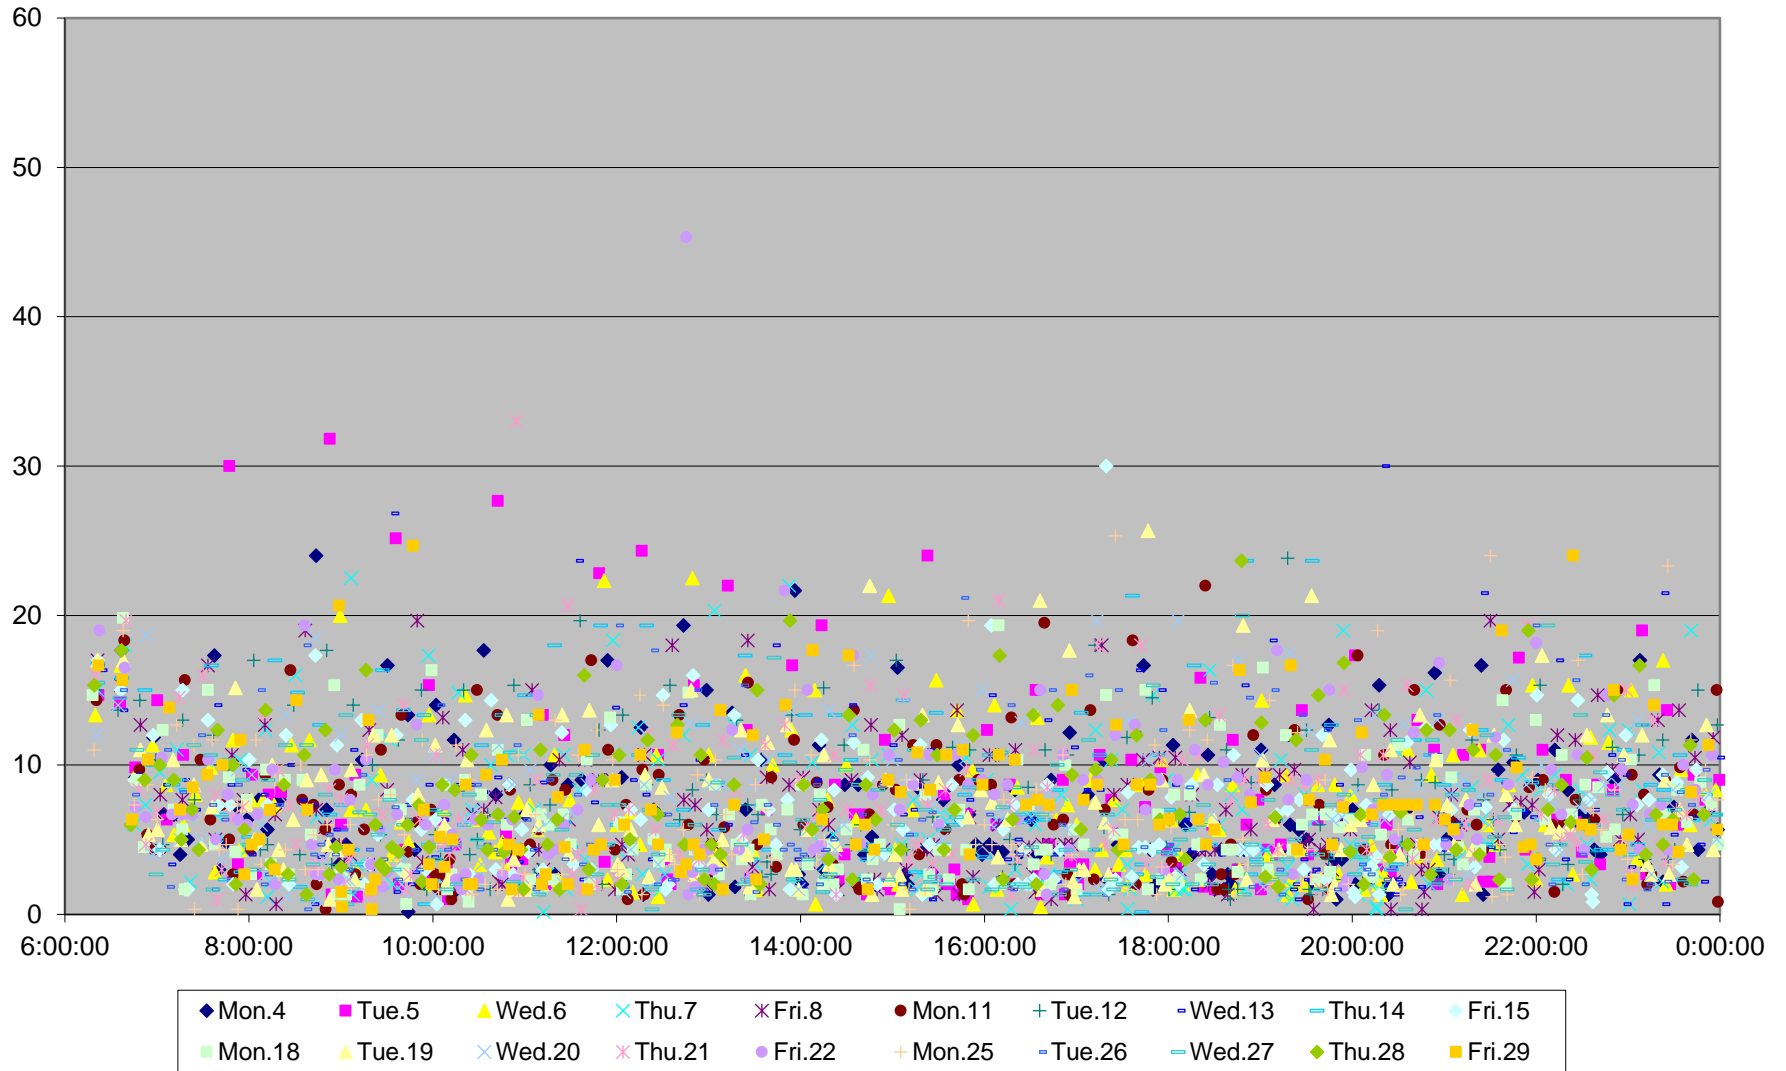

510 Spadina Headways at South of King Northbound January 2016

510 Spadina Headways at South of King Northbound January 2016

510 Spadina Headways at South of King Northbound January 2016

510 Spadina Headways at South of King Northbound January 2016

510 Spadina Headways at South of King Northbound January 2016

510 Spadina Headways at South of King Northbound January 2016

510 Spadina Headways at South of King Northbound January 2016

510 Spadina Headways at South of King Northbound January 2016 Weekday Statistics

510 Spadina Headways at South of King Northbound January 2016 Saturday Statistics

510 Spadina Headways at South of King Northbound January 2016 Sunday Statistics