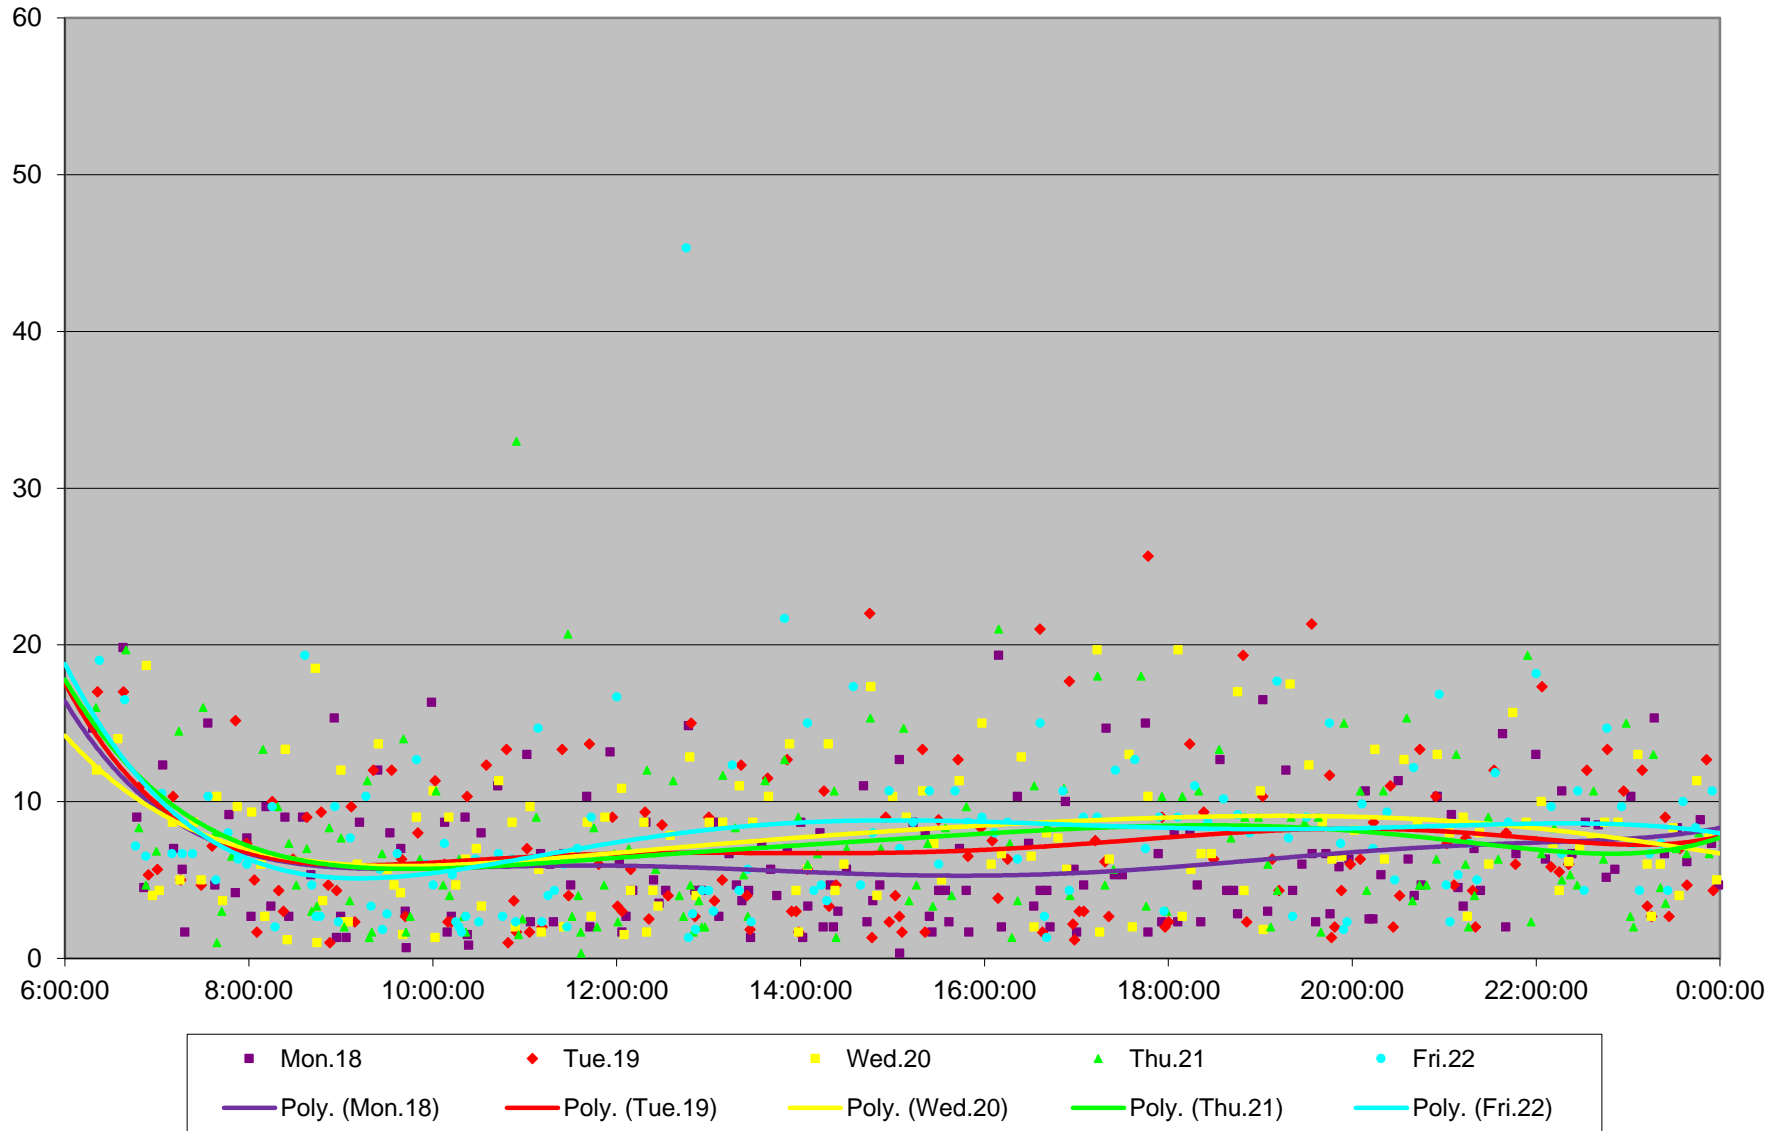

510 Spadina Headways at South of King Northbound January 2016

510 Spadina Headways at South of King Northbound January 2016

510 Spadina Headways at South of King Northbound January 2016

510 Spadina Headways at South of King Northbound January 2016

510 Spadina Headways at South of King Northbound January 2016

510 Spadina Headways at South of King Northbound January 2016

510 Spadina Headways at South of King Northbound January 2016

510 Spadina Headways at South of King Northbound January 2016 Weekday Statistics

510 Spadina Headways at South of King Northbound January 2016 Saturday Statistics

510 Spadina Headways at South of King Northbound January 2016 Sunday Statistics