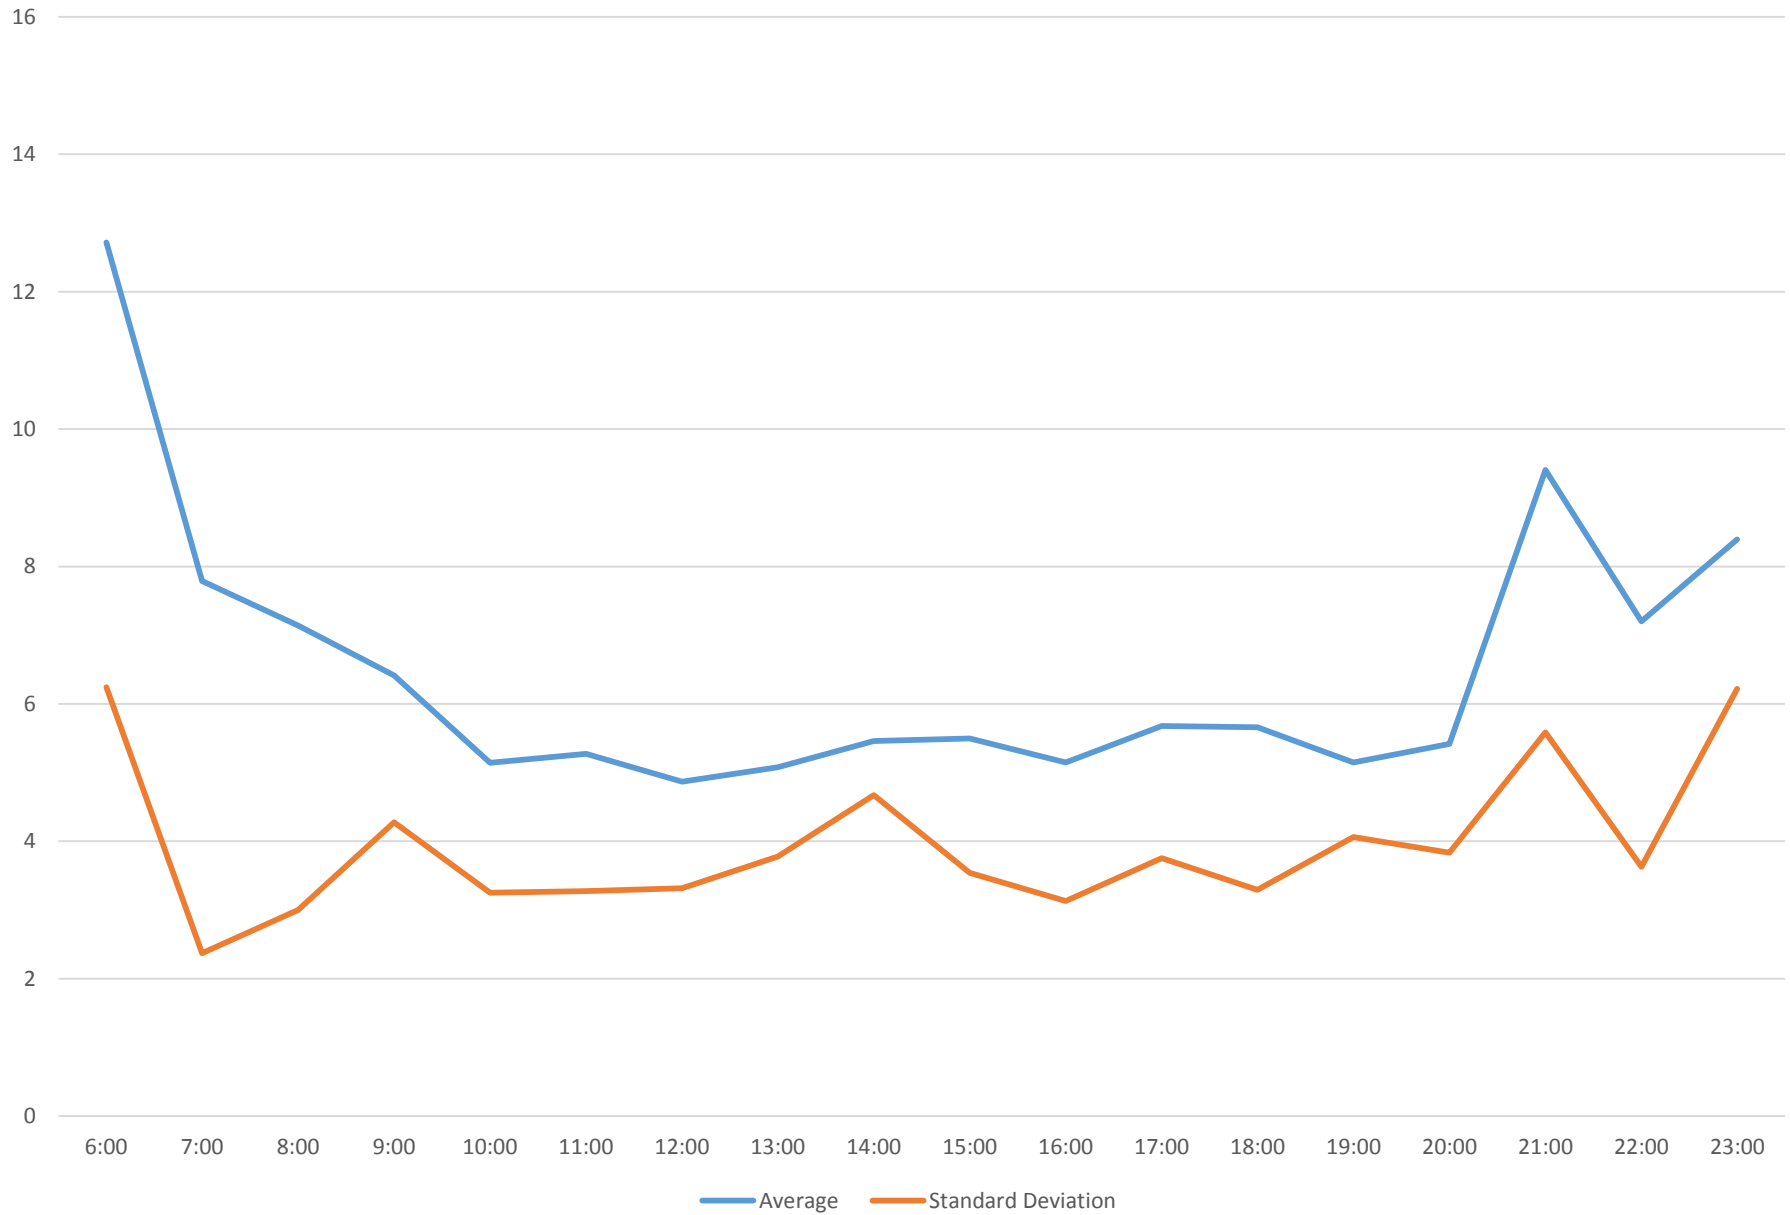

510 Spadina Headways at South of King Northbound January 2016

510 Spadina Headways at South of King Northbound January 2016

510 Spadina Headways at South of King Northbound January 2016

510 Spadina Headways at South of King Northbound January 2016

510 Spadina Headways at South of King Northbound January 2016

510 Spadina Headways at South of King Northbound January 2016

510 Spadina Headways at South of King Northbound January 2016

510 Spadina Headways at South of King Northbound January 2016 Weekday Statistics

510 Spadina Headways at South of King Northbound January 2016 Saturday Statistics

510 Spadina Headways at South of King Northbound January 2016 Sunday Statistics