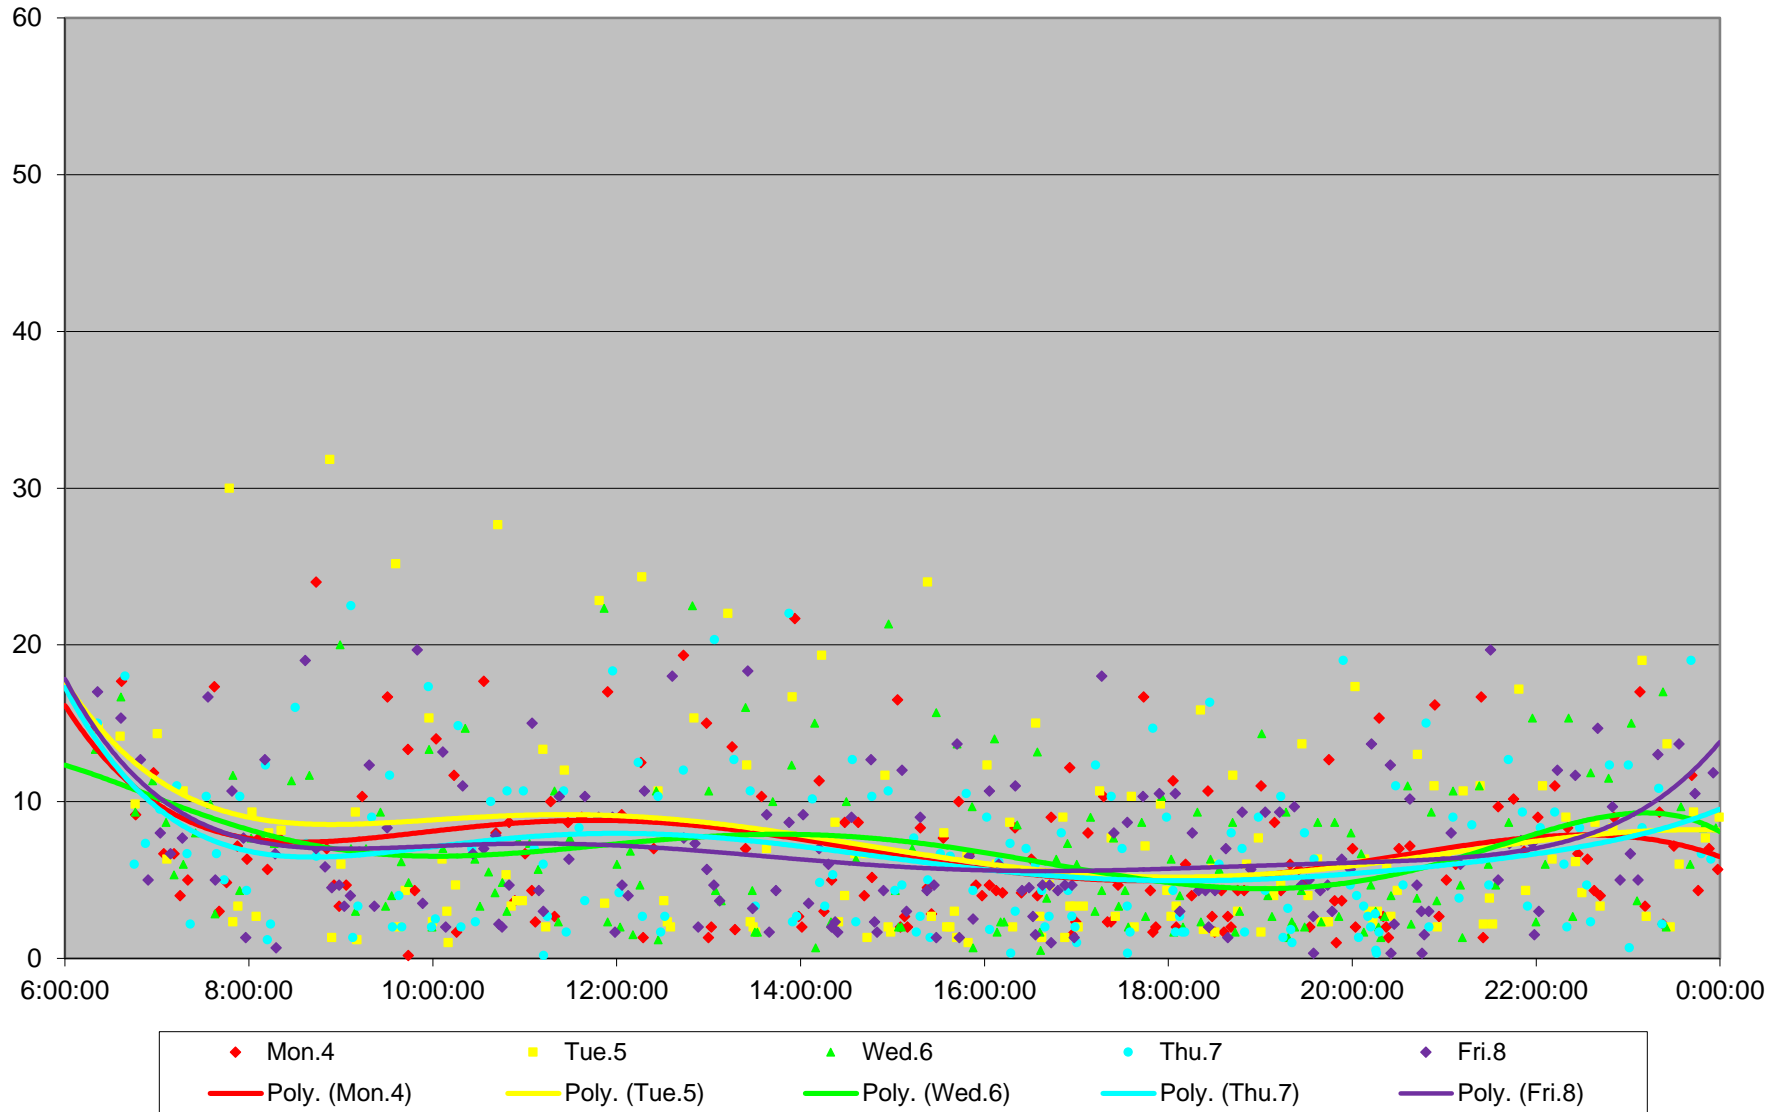

510 Spadina Headways at South of King Northbound January 2016

510 Spadina Headways at South of King Northbound January 2016

510 Spadina Headways at South of King Northbound January 2016

510 Spadina Headways at South of King Northbound January 2016

510 Spadina Headways at South of King Northbound January 2016

510 Spadina Headways at South of King Northbound January 2016

510 Spadina Headways at South of King Northbound January 2016

510 Spadina Headways at South of King Northbound January 2016 Weekday Statistics

510 Spadina Headways at South of King Northbound January 2016 Saturday Statistics

510 Spadina Headways at South of King Northbound January 2016 Sunday Statistics