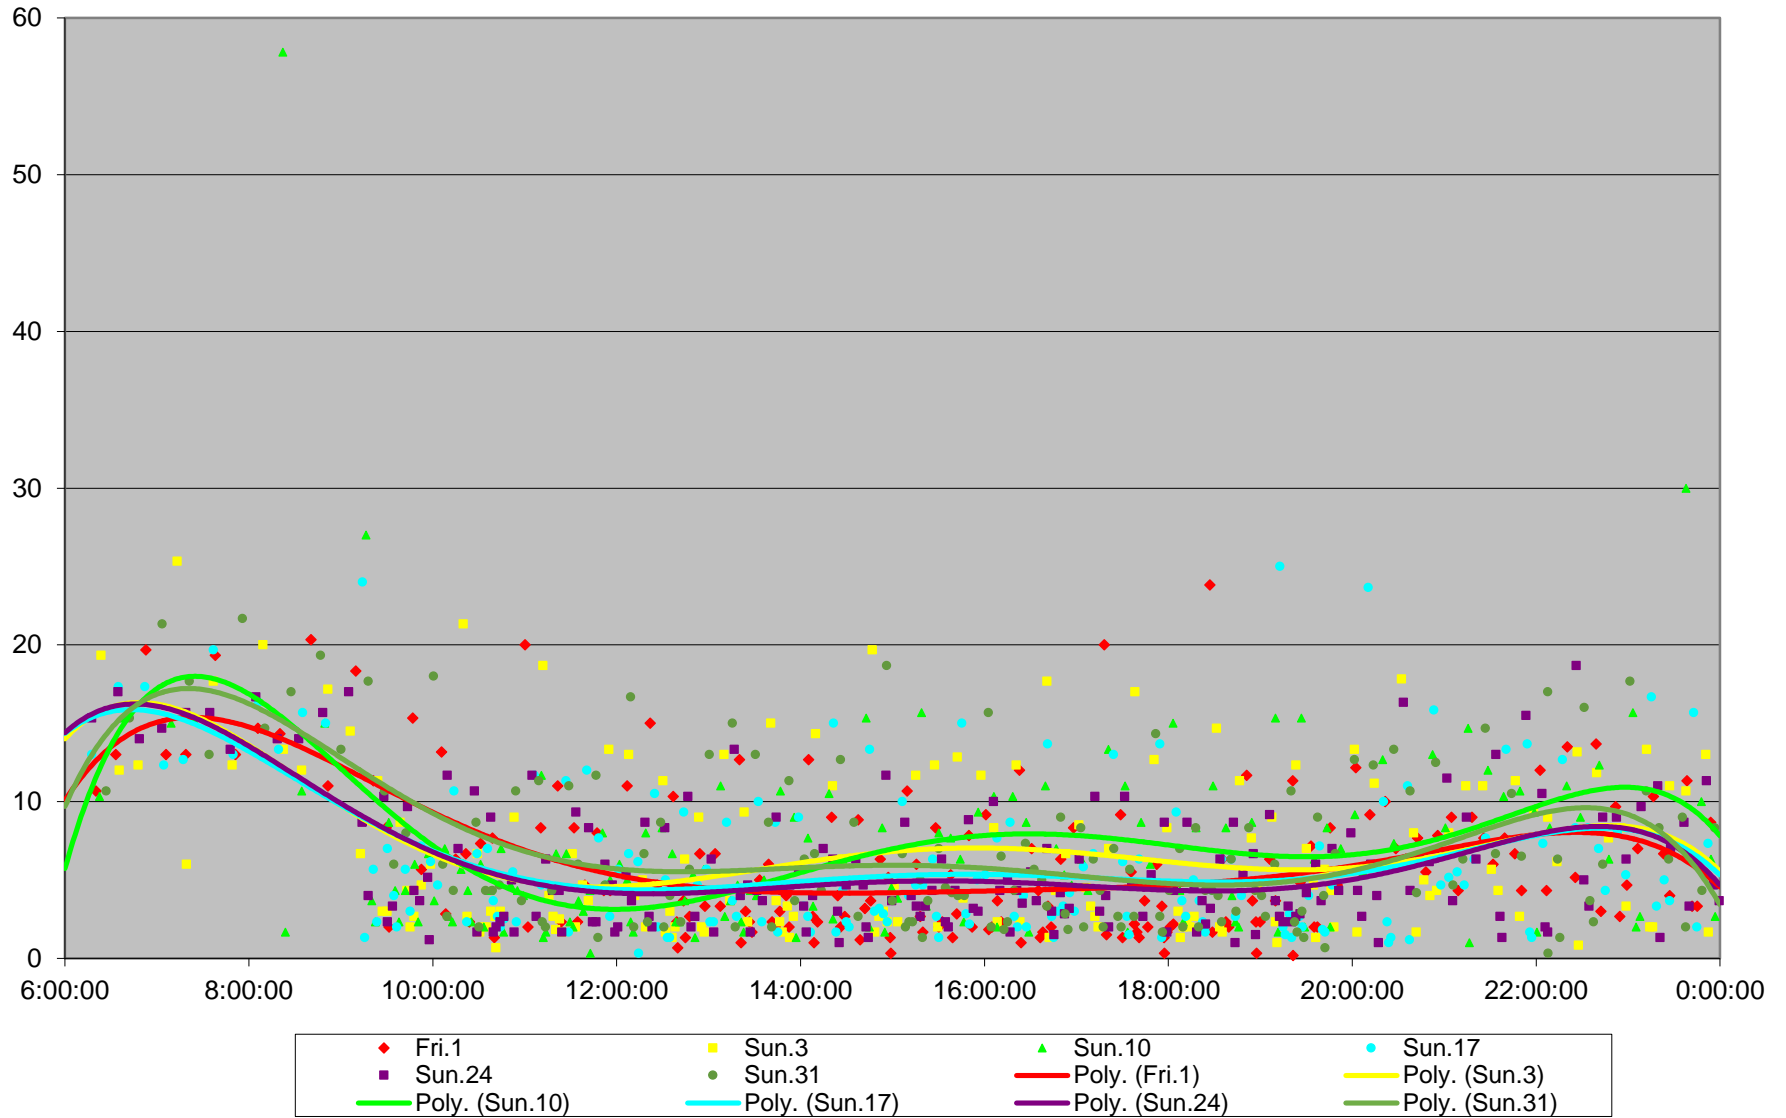

510 Spadina Headways at South of King Northbound January 2016

510 Spadina Headways at South of King Northbound January 2016

510 Spadina Headways at South of King Northbound January 2016

510 Spadina Headways at South of King Northbound January 2016

510 Spadina Headways at South of King Northbound January 2016

510 Spadina Headways at South of King Northbound January 2016

510 Spadina Headways at South of King Northbound January 2016

510 Spadina Headways at South of King Northbound January 2016 Weekday Statistics

510 Spadina Headways at South of King Northbound January 2016 Saturday Statistics

510 Spadina Headways at South of King Northbound January 2016 Sunday Statistics