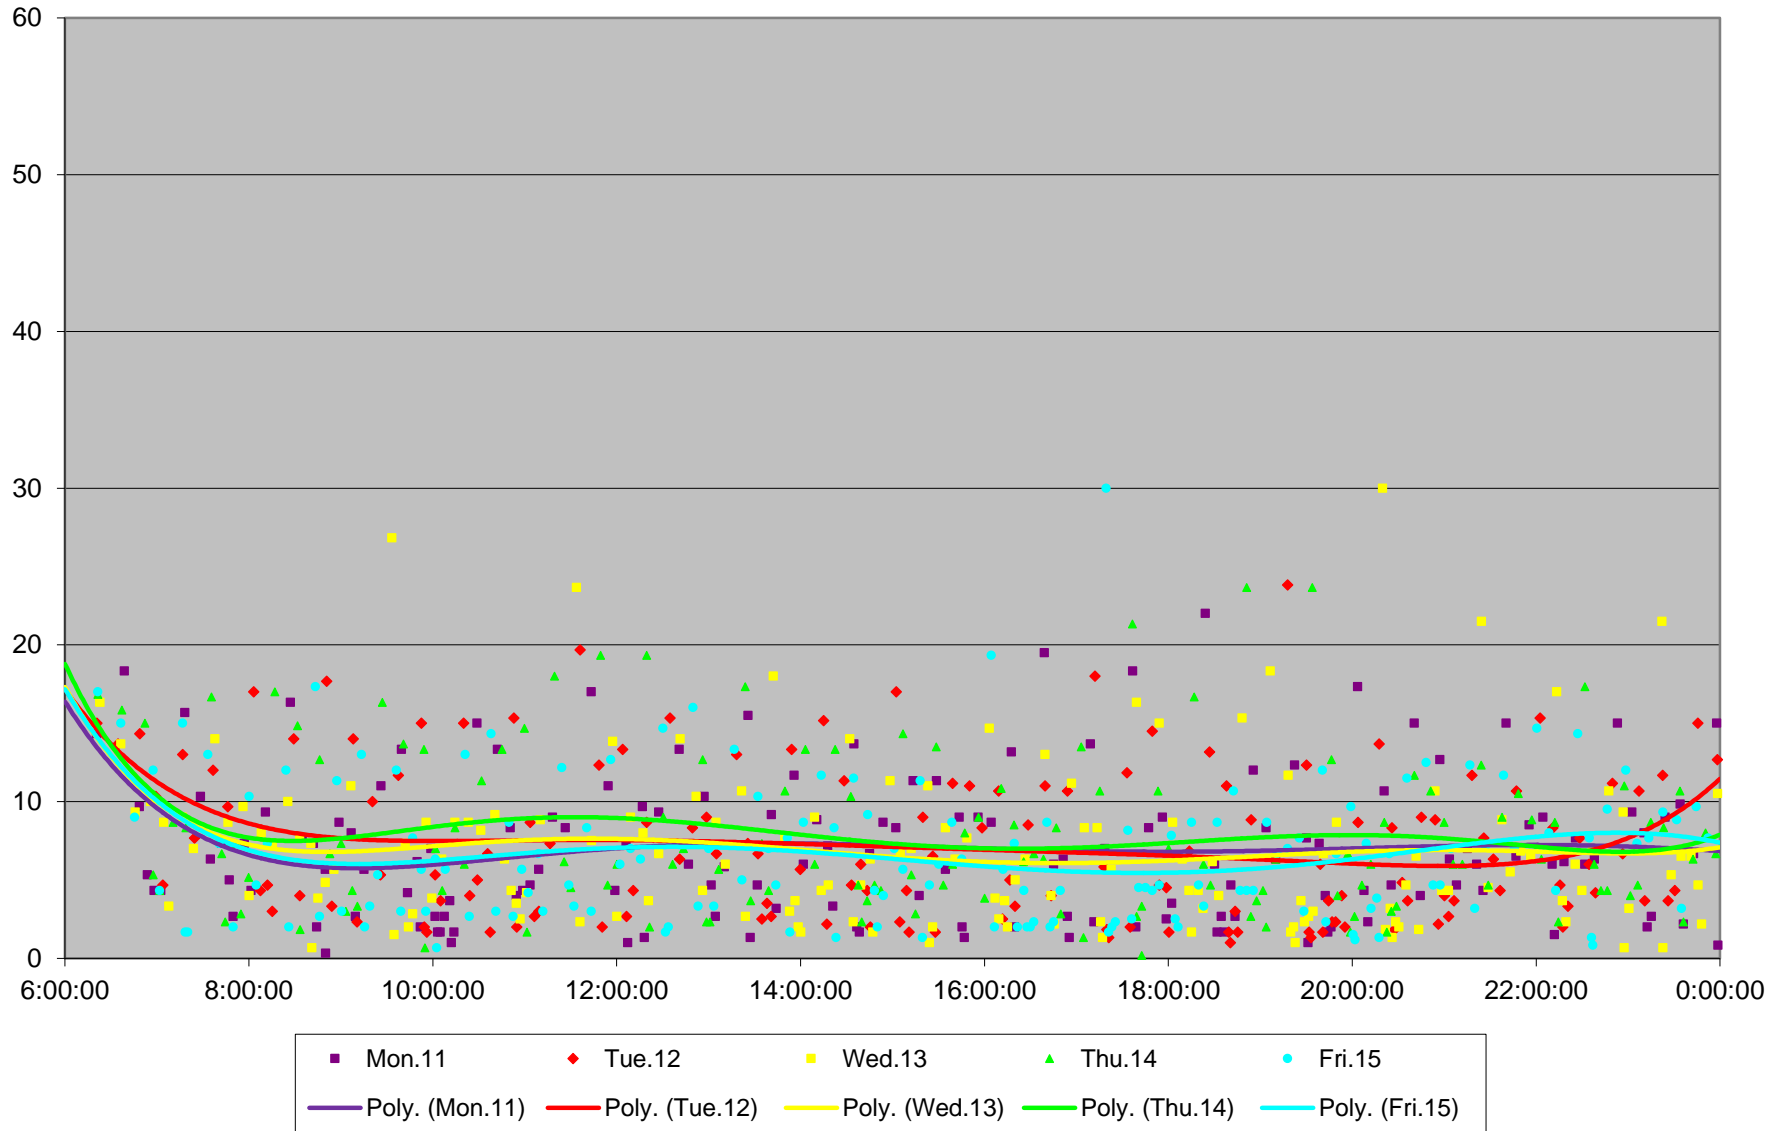

510 Spadina Headways at South of King Northbound January 2016

510 Spadina Headways at South of King Northbound January 2016

510 Spadina Headways at South of King Northbound January 2016

510 Spadina Headways at South of King Northbound January 2016

510 Spadina Headways at South of King Northbound January 2016

510 Spadina Headways at South of King Northbound January 2016

510 Spadina Headways at South of King Northbound January 2016

510 Spadina Headways at South of King Northbound January 2016 Weekday Statistics

510 Spadina Headways at South of King Northbound January 2016 Saturday Statistics

510 Spadina Headways at South of King Northbound January 2016 Sunday Statistics