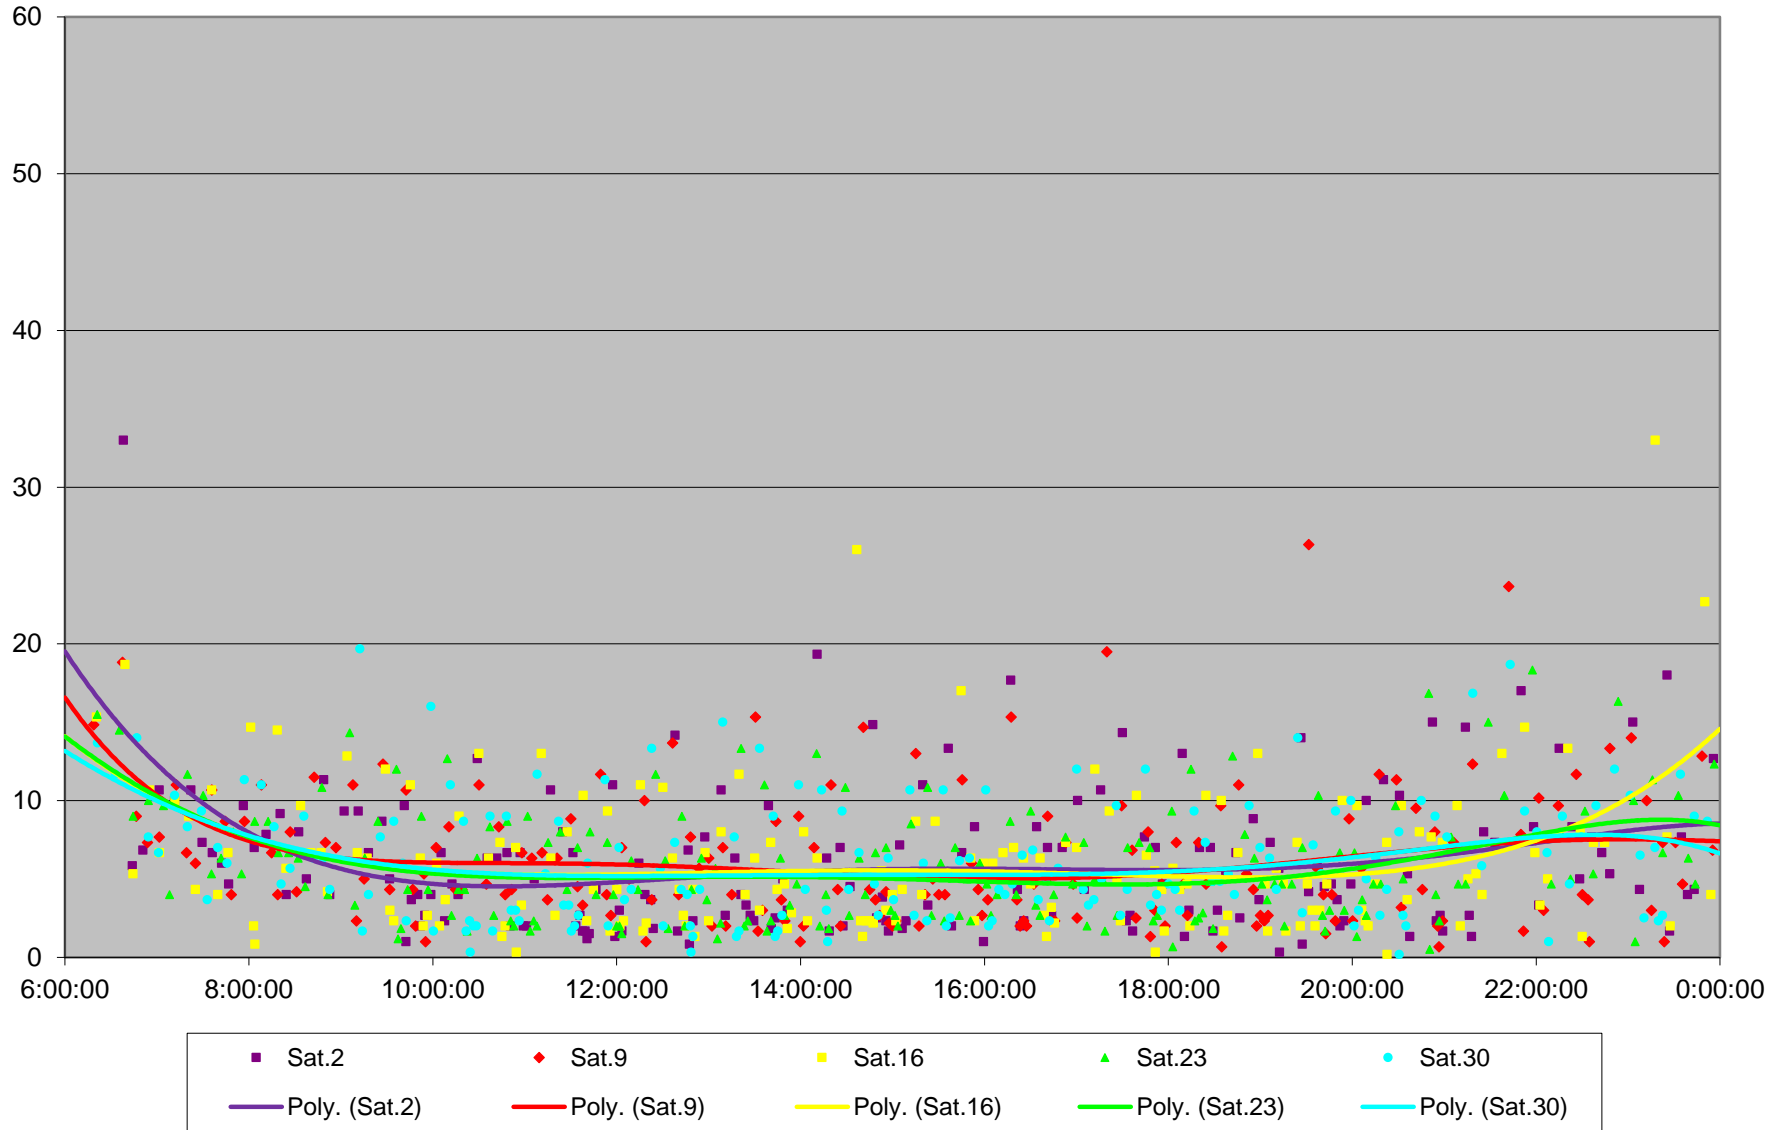

510 Spadina Headways at South of King Northbound January 2016

510 Spadina Headways at South of King Northbound January 2016

510 Spadina Headways at South of King Northbound January 2016

510 Spadina Headways at South of King Northbound January 2016

510 Spadina Headways at South of King Northbound January 2016

510 Spadina Headways at South of King Northbound January 2016

510 Spadina Headways at South of King Northbound January 2016

510 Spadina Headways at South of King Northbound January 2016 Weekday Statistics

510 Spadina Headways at South of King Northbound January 2016 Saturday Statistics

510 Spadina Headways at South of King Northbound January 2016 Sunday Statistics